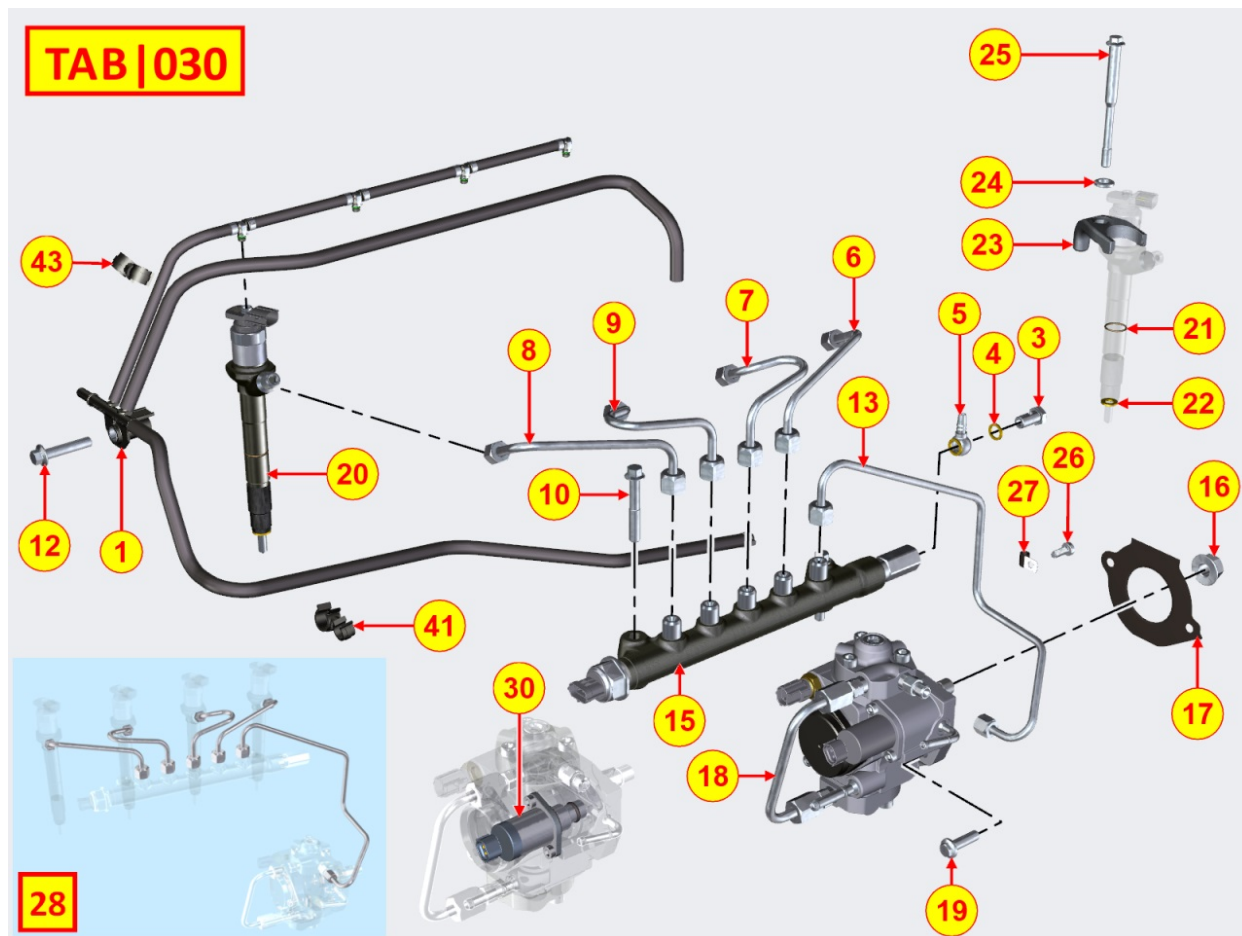

8030700170 - INJECTION SYSTEM

Pos	Kit	Included In	Code	Description	Qty	Old Code	Tech. Info
1			ED0035450910-S	DISTRIBUTOR	1		
3			ED0019011670-S	UNION BOLT	1		
4			ED0046700590-S	COPPER WASHER D14/10.2 1.	2		
5			ED0072701380-S	JOINT	1		
6		(A)	ED0093763220-S	INJECTION PIPE	1		
7		(A)	ED0093763210-S	INJECTION PIPE	1		
8		(A)	ED0093763190-S	INJECTION PIPE	1		
9		(A)	ED0093763200-S	INJECTION PIPE	1		
10			ED0017702250-S	BOLT	2		
12			ED0017701860-S	BOLT	1		
13		(A)	ED0093764010-S	FUEL PIPE	1		
15			ED0093800330-S	COMMON RAIL	1		
16			ED0032402050-S	NUT	1		
17			ED0045802350-S	GASKET	1		
18	B		ED0065905100-S	INJECTION PUMP	1		
19			ED0017702230-S	BOLT	2		
20			ED0050101680-S	INJECTOR	4		
21			ED0012004100-S	O-RING	4		
22			ED0046701760-S	INJECTOR GASKET 1 MM	3/4		
22			ED0046701010-S	COPPER WASHER 0,50MM	3/4		
22			ED0046701330-S	INJ. GASKET 1,5MM	3/4		
22			ED0046701420-S	INJECTOR GASKET THICKNESS 2.5 KDI2504TM	3/4		
22			ED0046701430-S	INJECTORS GASKET 2MM	4		
23			ED0085463700-S	BRACKET	4		
24			ED0076253790-S	WASHER	4		
25			ED0098202680-S	SCREW	4		
26			ED0097610450-S	SELF-TAPPING SCREW	1