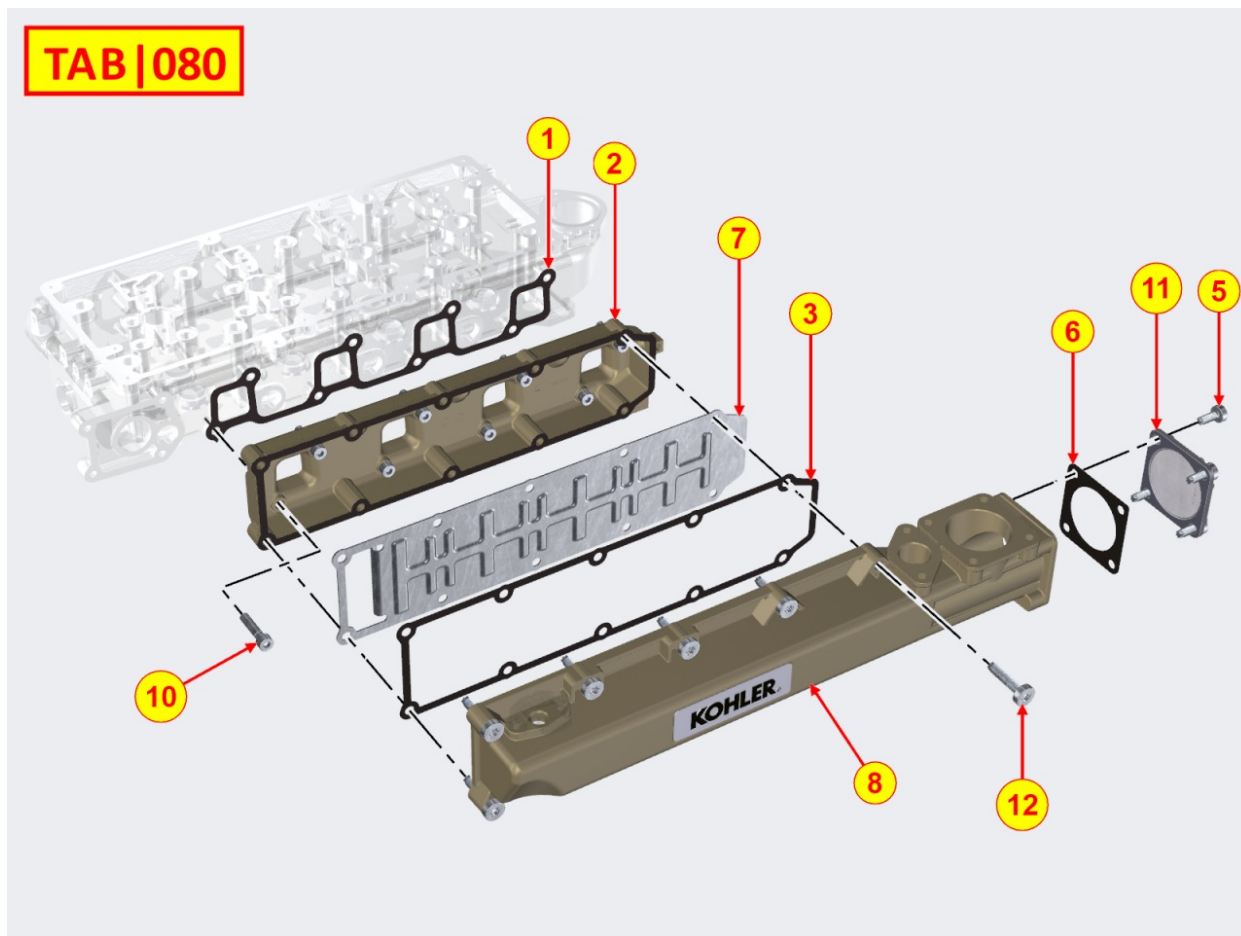

8080700120 - AIR INLET MANIFOLD / AIR FILTER

Pos	Kit	Included In	Code	Description	Qty	Old Code	Tech. Info
1			ED0048200870-S	GASKET	1		
2			ED0024865960-S	MANIFOLD	1		
3			ED0048200960-S	GASKET	2		
5			ED0097610480-S	SELF-TAPPING SCREW	4		
6			ED0048200150-S	GASKET	1		
7			ED0051111330-S	RETAINER PLATE	1		
8			ED0024865970-S	MANIFOLD	1		
10			ED0097320630-S	ALLEN SCREW	8		
11			ED0063707710-S	PLATE	1		
12			ED0097610500-S	SELF-TAPPING SCREW	10