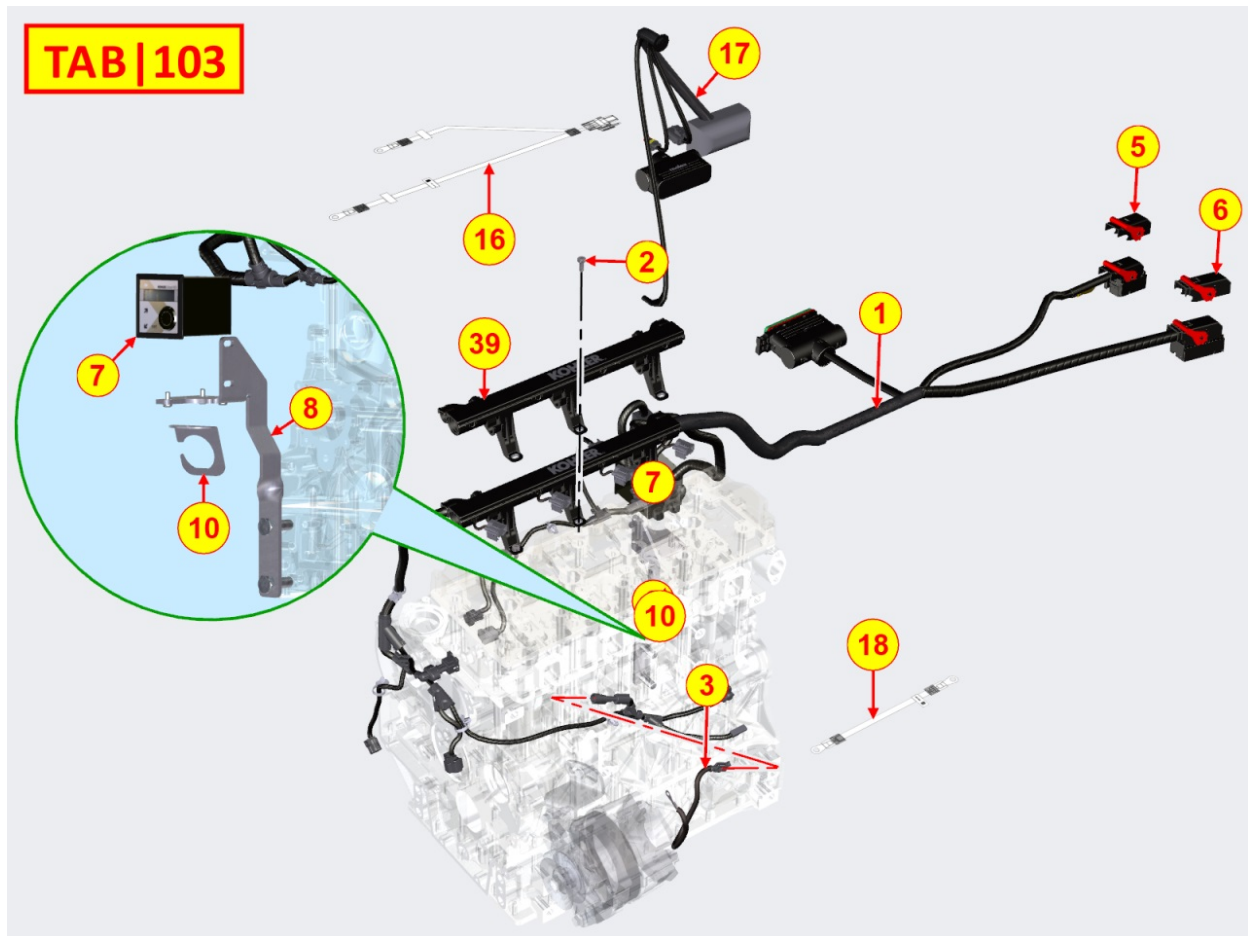

8103700280 - CONTROL PANEL / ENGINE WIRES

Pos	Kit	Included In	Code	Description	Qty	Old Code	Tech. Info
1	A		ED0021863780-S	CABLE	1		
2			ED0097610450-S	SELF-TAPPING SCREW	3		
3			ED0021863710-S	CABLE	1		
5		(A)	ED0069278350-S	GUARD	1		
6		(A)	ED0069278340-S	GUARD	1		
7			ED0072455190-S	PANEL	1	ED0072455110-S	
8			ED0085465020-S	BRACKET	1		
10			ED0085465030-S	BRACKET	1		
16			ED0021864060-S	CABLE	1		
17			ED0021864990-S	CABLE	1		
18			ED0021863980-S	CABLE	1