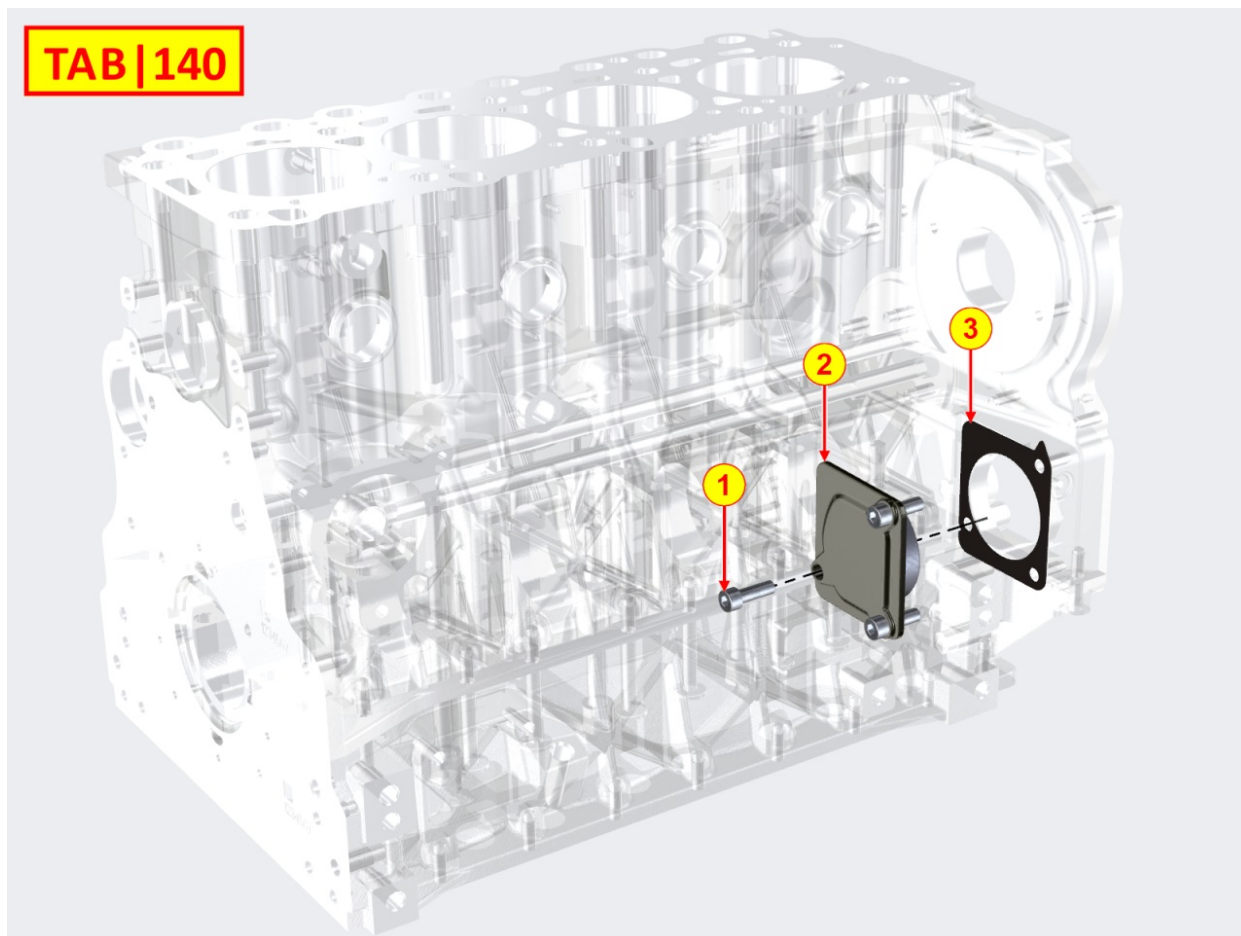

8140700010 - 3rd PTO

Pos	Kit	Included In	Code	Description	Qty	Old Code	Tech. Info
1			ED0097304670-S	ALLEN SCREW	3		
2			ED0026500670-S	COVER	1		
3			ED0045802550-S	GASKET	1