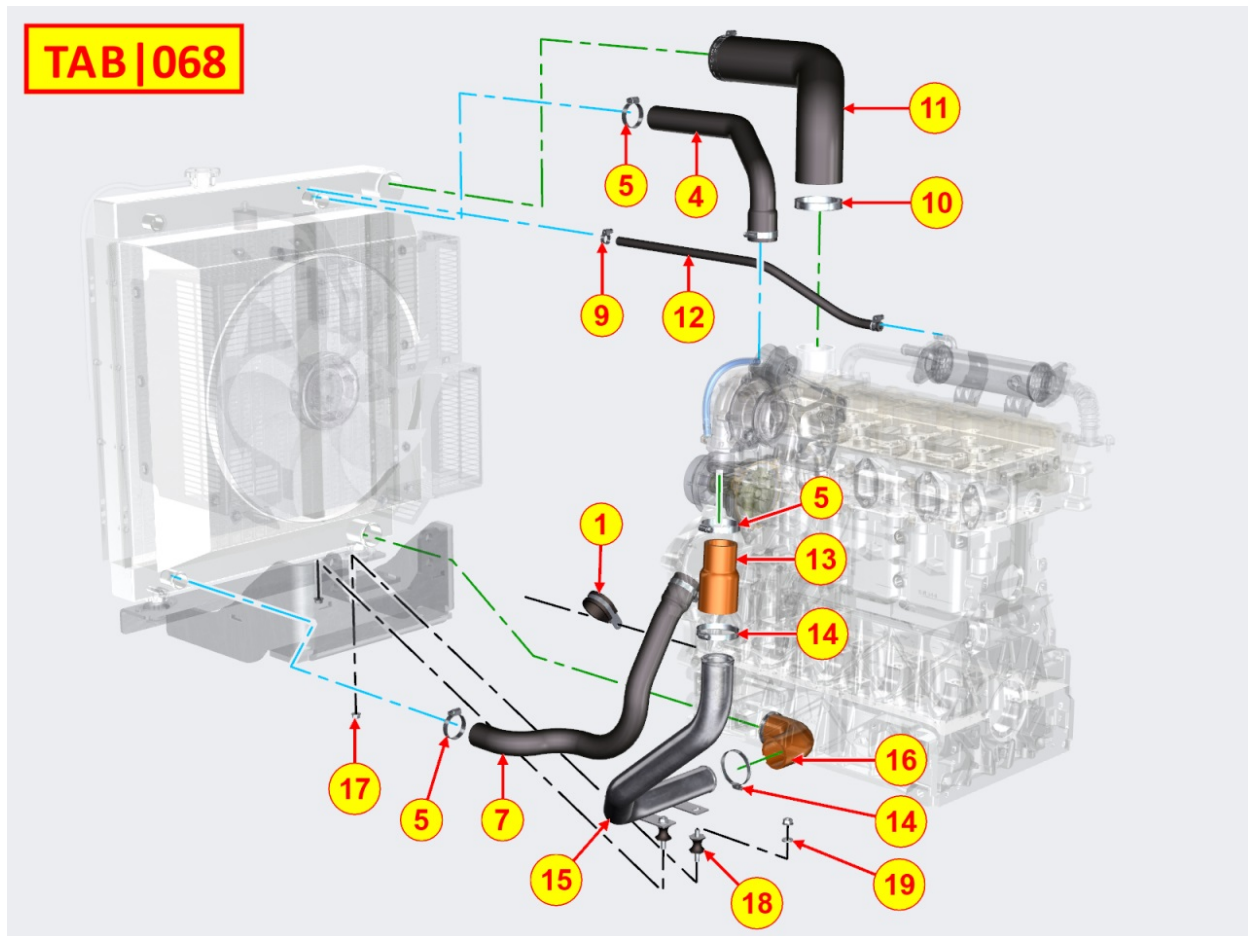

8068700150 - COOLANT HOSES

Pos	Kit	Included In	Code	Description	Qty	Old Code	Tech. Info
1			ED0036171970-S	CLAMP	1		
4			ED0053652040-S	CONNECTING HOSE	1		
5			ED0036300380-S	CLAMP	3		
7			ED0053652250-S	CONNECTING HOSE	1		
8			ED0036301460-S	CLAMP	2		
9			ED0036301470-S	CLAMP	2		
10			ED0036300220-S	CLAMP	2		
11			ED0053652220-S	CONNECTING HOSE	1		
12			ED0093055930-S	WATER HOSE	1		
13			ED0054013030-S	SLEEVE	1		
14			ED0036302230-S	CLAMP	3		
15			ED0093462510-S	CONNECTING HOSE	1		
16			ED0054013040-S	CONNECTING HOSE	1		
17			ED0032402100-S	NUT	4		
18			ED0086362640-S	SILENT BLOCK	2		
19			ED0076251300-S	WASHER	2