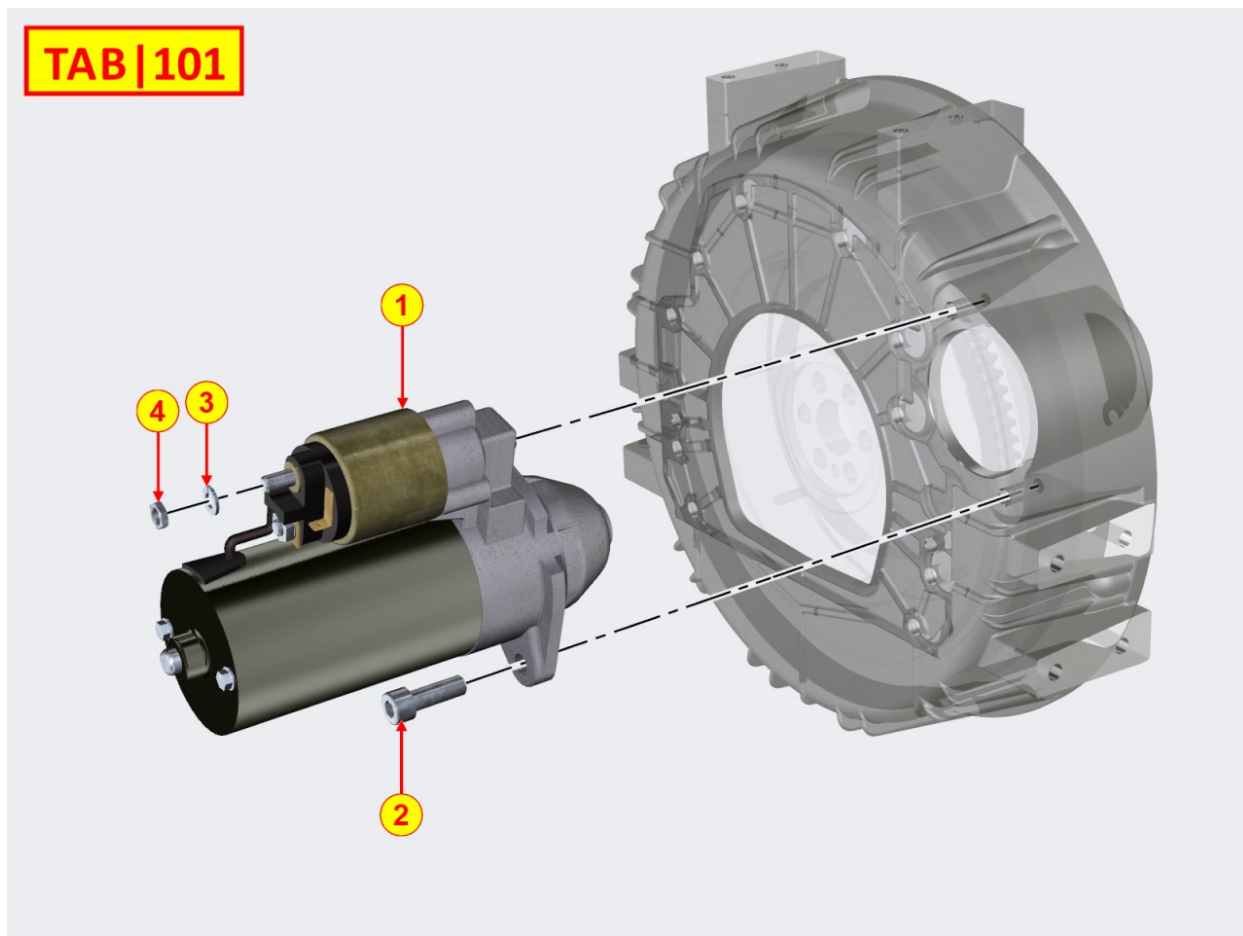

8101700010 - STARTING MOTOR

Pos	Kit	Included In	Code	Description	Qty	Old Code	Tech. Info
1			ED0058402810-S	STARTING MOTOR	1		
2			ED0097300450-S	ALLEN SCREW	2		
3			ED0075650070-S	WASHER	1		
4			ED0032400180-S	NUT	1