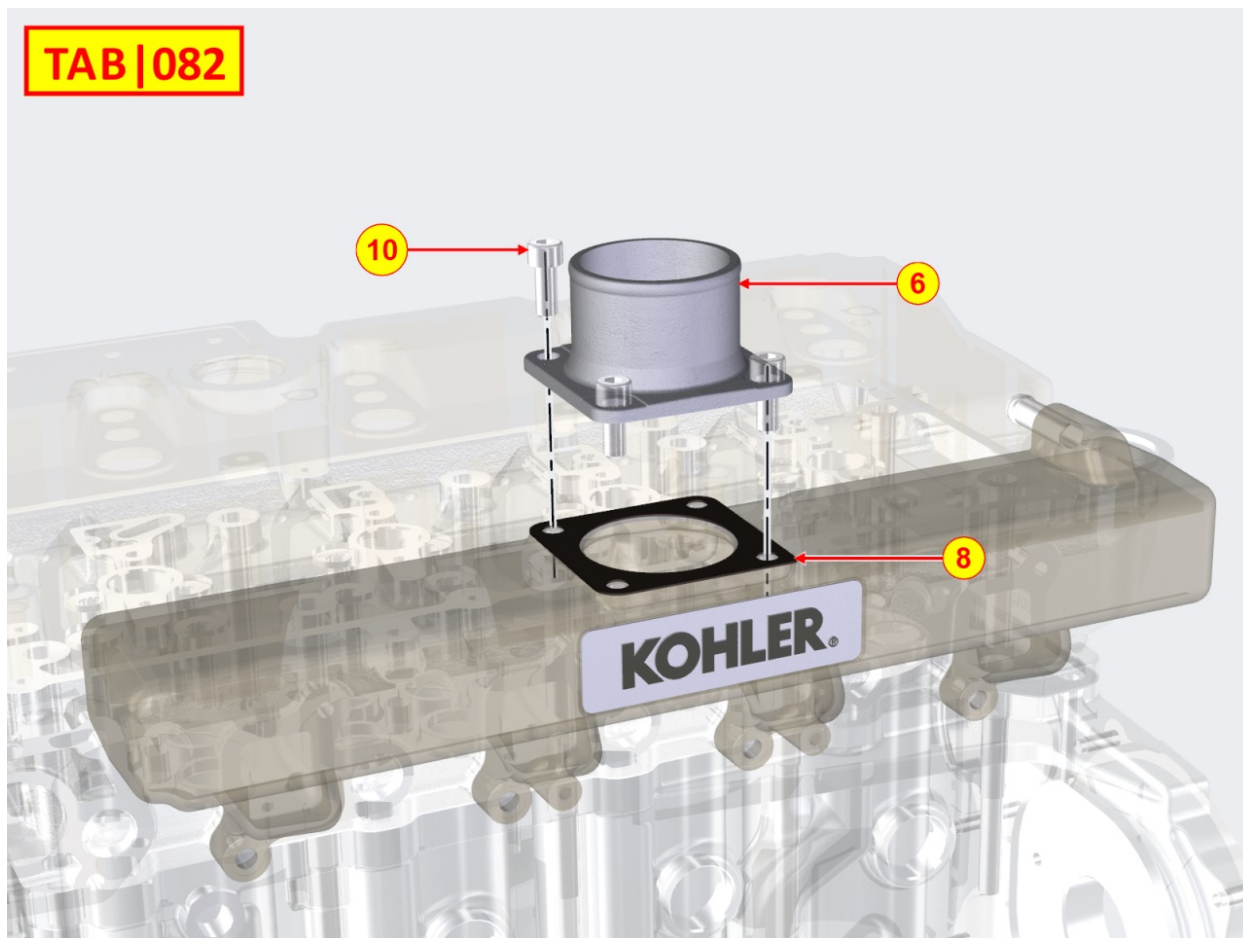

8082700100 - AIR INLET ACCESORIES

Pos	Kit	Included In	Code	Description	Qty	Old Code	Tech. Info
6			ED0038661490-S	FLANGE	1		
7				810670...0			
8			ED0048200150-S	GASKET	1		
10				810670...0