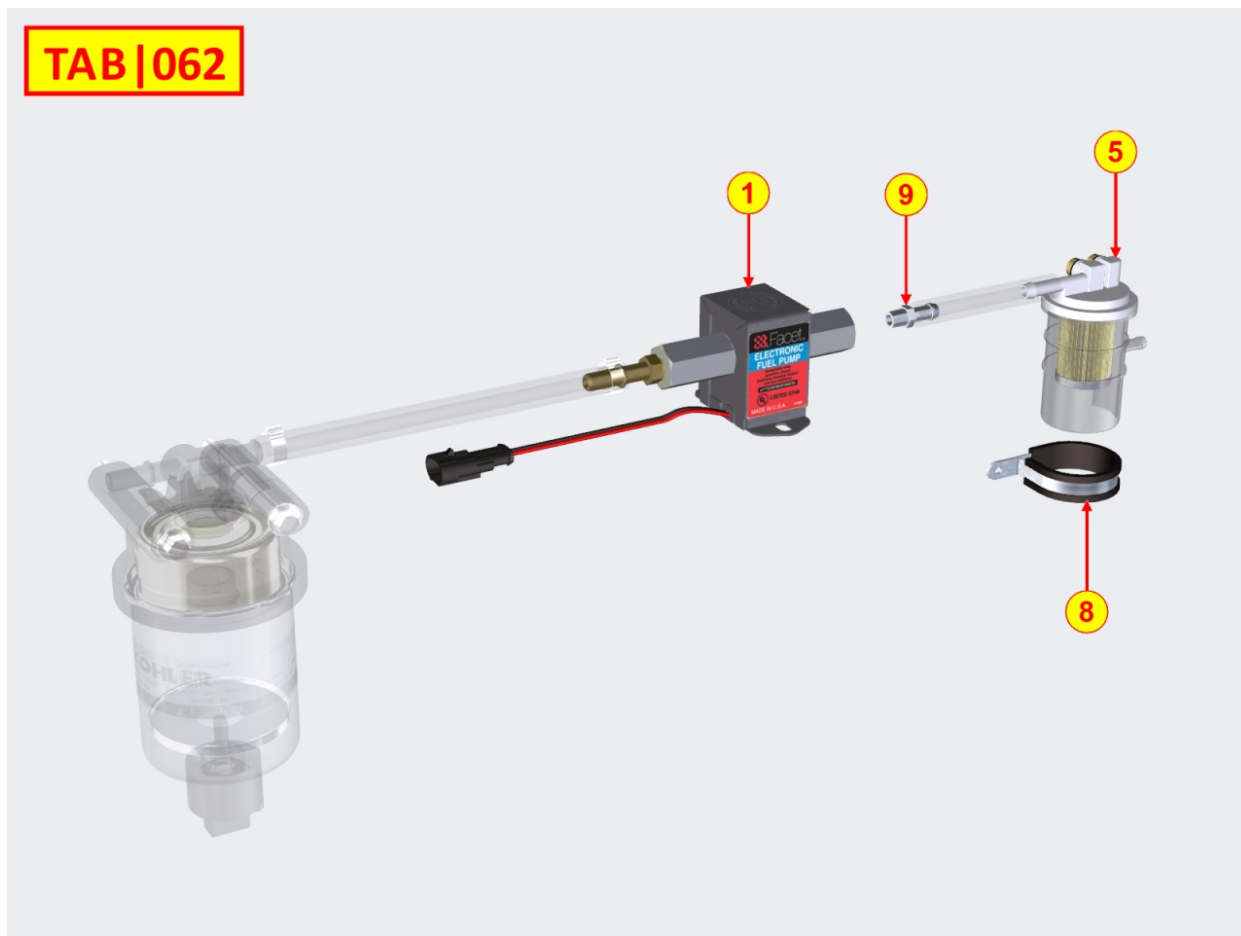

8062700250 - FUEL FEED PUMP

Pos	Kit	Included In	Code	Description	Qty	Old Code	Tech. Info
1	A		ED0065850010-S	LIFT PUMP	1		
5			ED0067270600-S	FUEL PRE-FILTER	1		
8			ED0036172480-S	CLAMP	1		
9		(A)	ED0072703130-S	JOINT	2