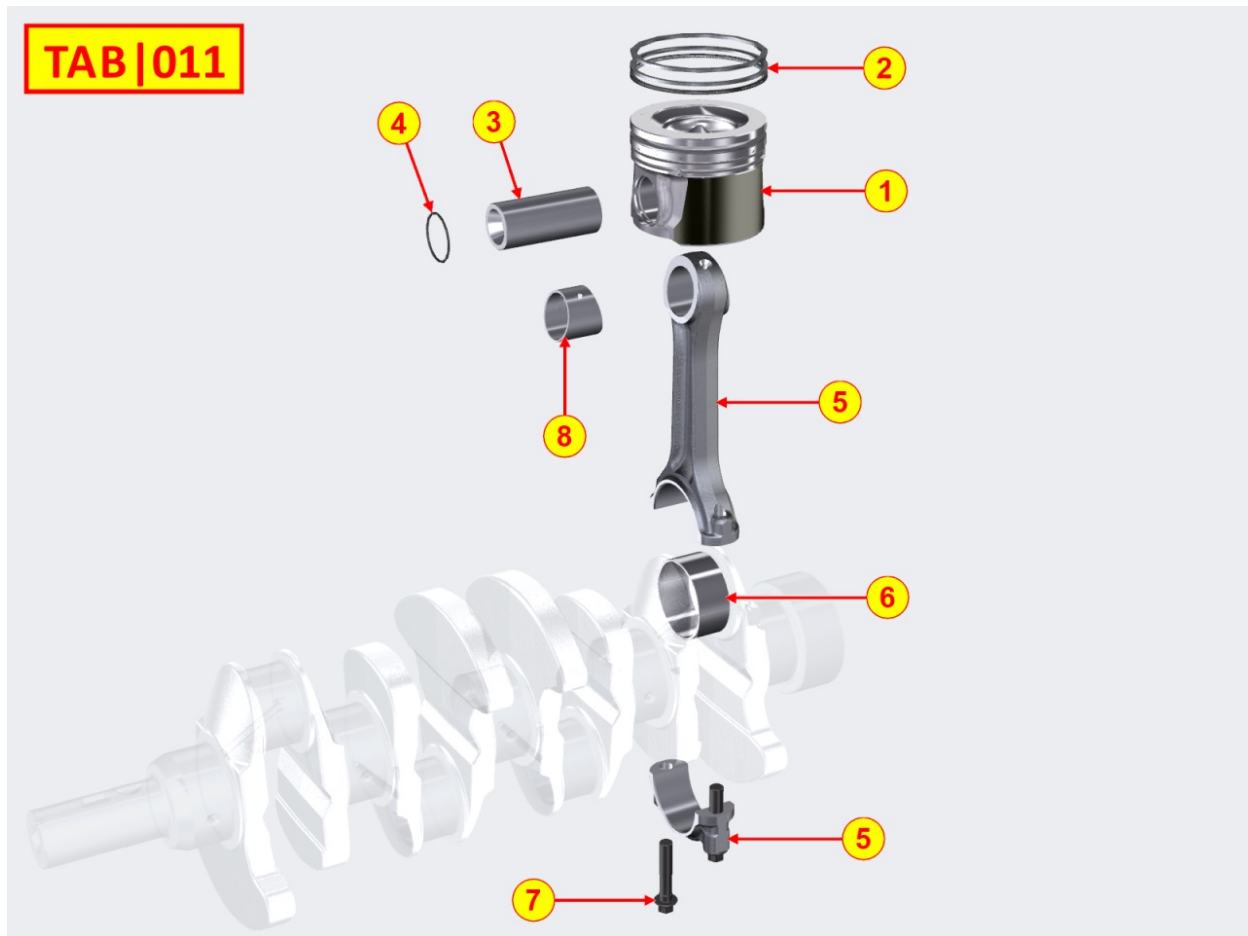

8011700150 - PISTON / CONNECTING ROD

Pos	Kit	Included In	Code	Description	Qty	Old Code	Tech. Info
1	A		ED0065020890-S	PISTON ASS.Y STANDARD KDI TCR	4		
1	A		ED0065025900-S	PISTON ASSY +0,2MM."R" KDI TCR	1		
2		(A)	ED0082112900-S	RINGS SET STANDARD KDI TCR	4		
3		(A)	ED0084801220-S	PISTON PIN	4		
4		(A)	ED0011750970-S	RING	8		
5	B		ED0015263150-S	CONNECTING ROD	4		
6			ED0016401550-S	CONN. ROD BEARING STANDARD KDI	3/4		
7		(B)	ED0017801810-S	BOLT	6/8		
8		(B)	ED0016300580-S	CONROD SMALL END BUSH	3/4