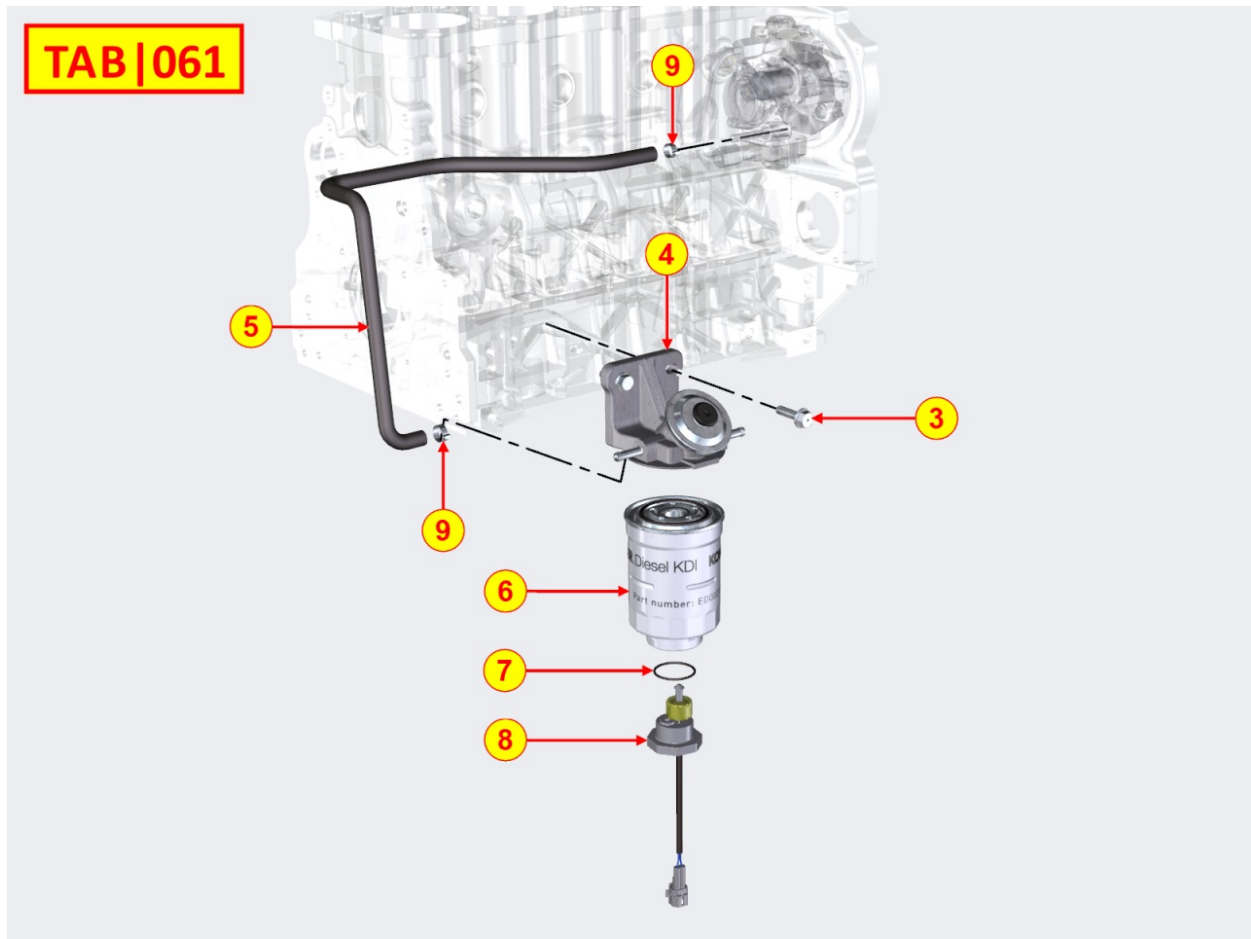

8061700040 - FUEL FILTER

Pos	Kit	Included In	Code	Description	Qty	Old Code	Tech. Info
3			ED0017701550-S	BOLT	2		
4	A		ED0037302160-S	FUEL FILTER	1		
5			ED0093764060-S	FUEL HOSE KDI 2504	1		
6		(A)	ED0021753180-S	FUEL CARTRIDGE	1		
7		(A)		> POS. 6 OR 8			
8		(A)	ED0080890100-S	SENSOR	1		
9			ED0036301470-S	CLAMP	2