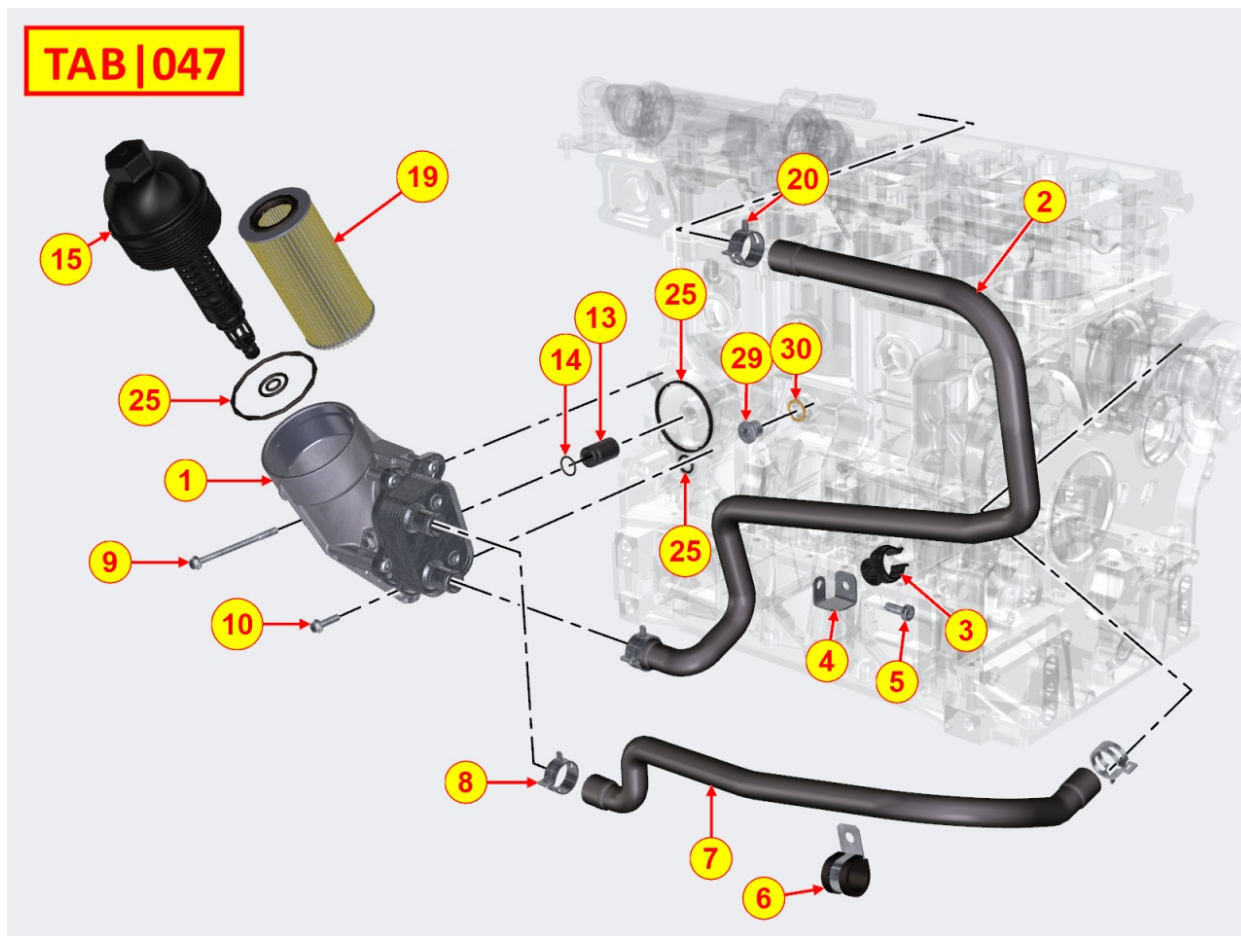

8047700140 - OIL COOLER

Pos	Kit	Included In	Code	Description	Qty	Old Code	Tech. Info
1	(A)		ED0037401690-S	OIL FILTER	1		
2			ED0093055720-S	WATER HOSE	1		
3			ED0036172500-S	CLAMP	1		
4			ED0063602310-S	PLATE	1		
5			ED0097610450-S	SELF-TAPPING SCREW	1		
6			ED0036172490-S	CLAMP	1		
7			ED0093055710-S	WATER HOSE	1		
8			ED0036302450-S	CLAMP	2		
9			ED0017601930-S	BOLT	2		
10			ED0017601310-S	BOLT	2		
13			ED0072650700-S	JOINT	1		
14			ED0012004180-S	O-RING	1		
15		(A)	ED0027505400-S	COVER	1		
19	(B)	(A)	ED0021750010-S	OIL FILTER CARTRIDGE	1	ED0021753090-S	
20			ED0036302420-S	CLAMP	2		
25		(A) (B)	ED0081802150-S	GASKET KIT	1		
29			ED0090400310-S	CAP	1		
30			ED0046700190-S	COPPER WASHER D22X16.2 1	1