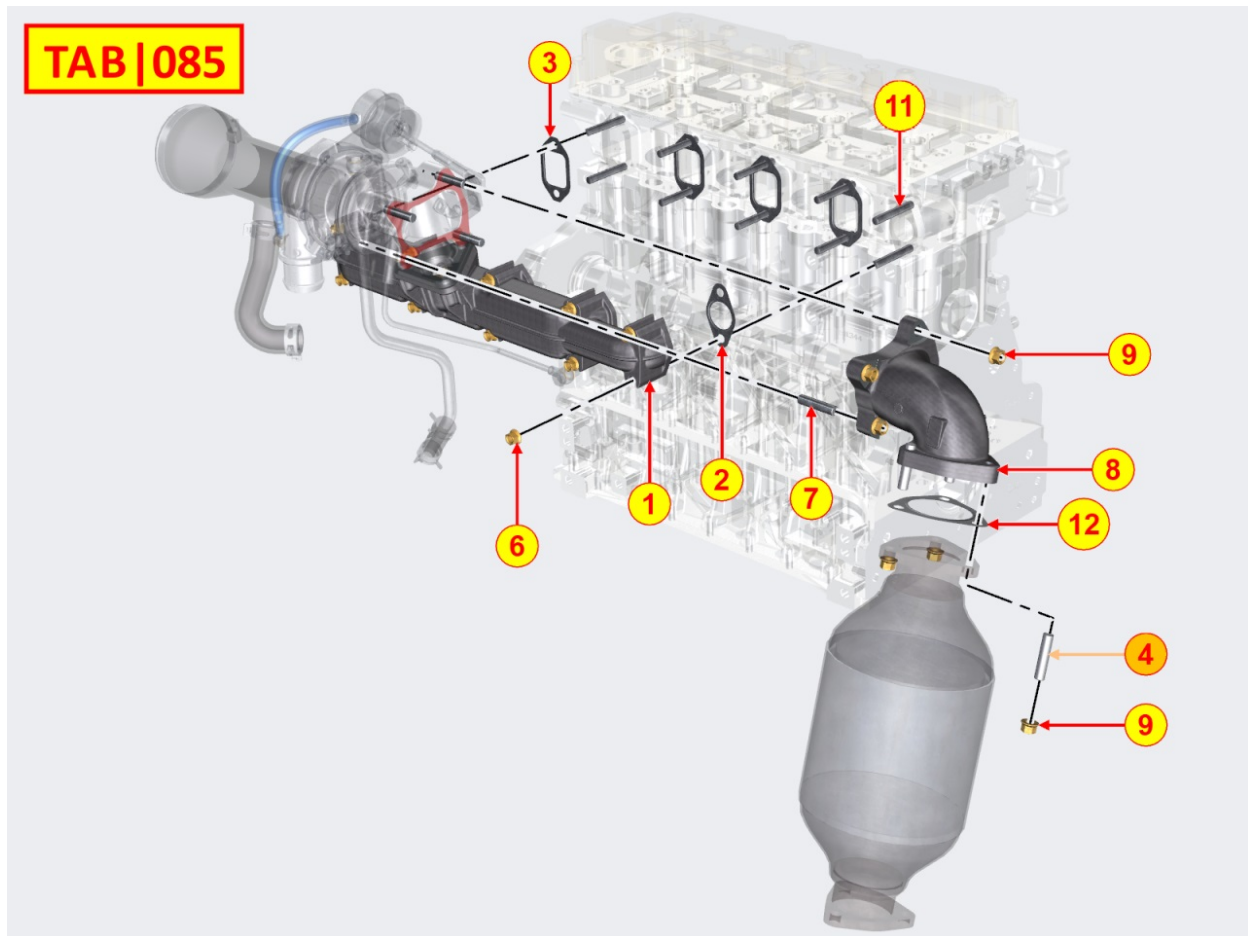

8085700100 - EXHAUST GAS MANIFOLD

Pos	Kit	Included In	Code	Description	Qty	Old Code	Tech. Info
1			ED0024865990-S	MANIFOLD	1		
2			ED0044201230-S	GASKET	1		
3			ED0044201260-S	GASKET	4		
4			ED0067802140-S	STUD	3		
6			ED0032402100-S	NUT	10		
7			ED0067802160-S	STUD	4		
8			ED0038400460-S	FLANGE	1		
9			ED0032401630-S	NUT	7		
11			ED0067802170-S	STUD	10		
12			ED0044201430-S	GASKET	1