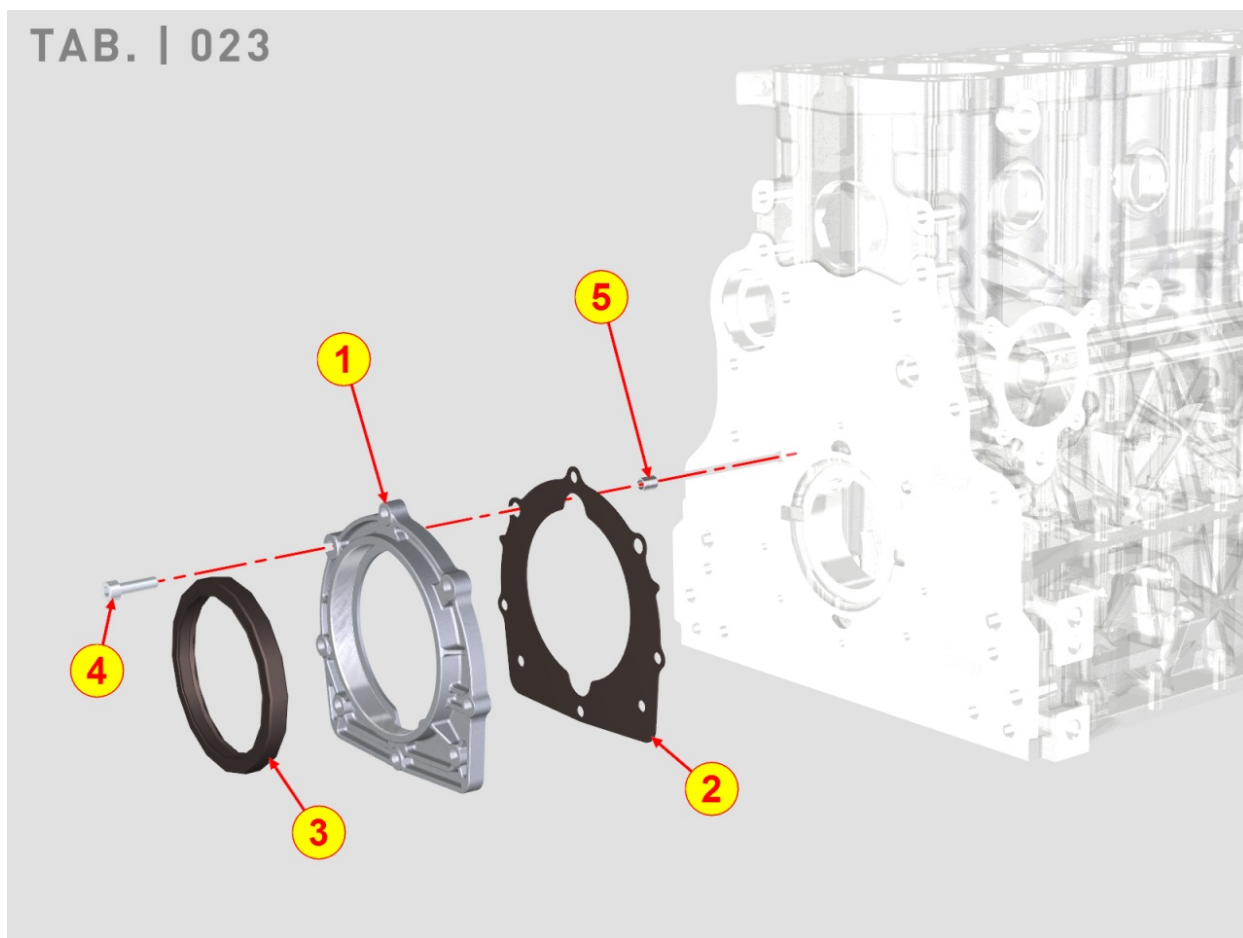

8023700040 - FLYWHEEL SIDE SUPPORT

TAB. | 023

Pos	Kit	Included In	Code	Description	Qty	Old Code	Tech. Info
1	(A)		ED0037901230-S	FLANGE	1	ED0037901210-S	
2			ED0045011690-S	GASKET	1		
3		(A)	ED0012135470-S	SEAL RING	1		
4			ED00992R0460-S	VITE/SCREW M.6X22 5931 8.8+ZN.B	8		
5			ED0019704560-S	BUSHING	2