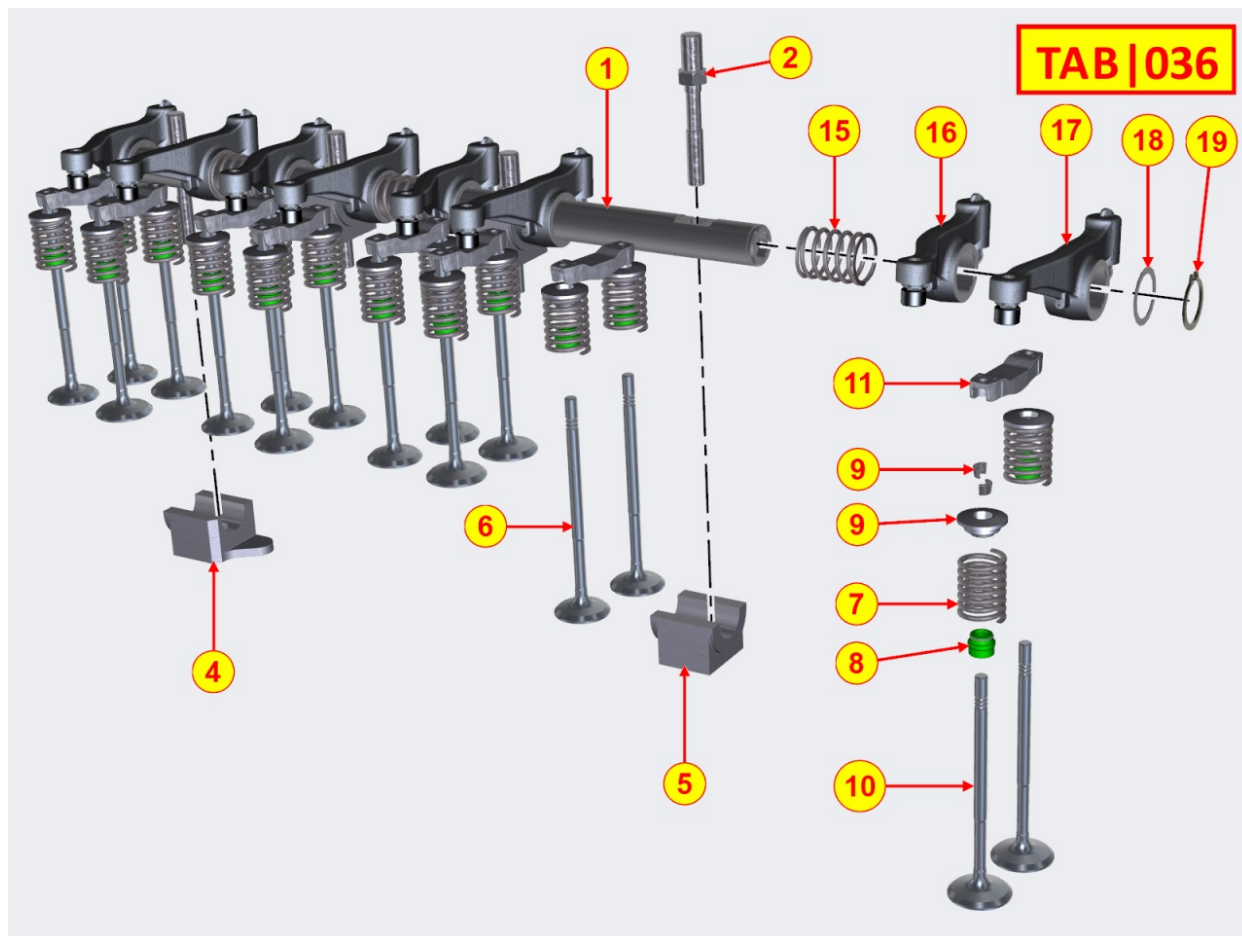

Pos	Kit	Included In	Code	Description	Qty	Old Code	Tech. Info
26			ED0097610450-S	SELF-TAPPING SCREW	1		
27			ED0036172550-S	CLAMP	1		
28	A		ED0093764170-S	KIT HP INJECTION PIPES	1		
30		(B)	ED0096610200-S	SCV VALVE KIT	1		
41			ED0036172530-S	CLAMP	1		
43			ED0036172510-S	CLAMP	3		
44			ED0036300040-S	CLAMP	1		

8035700250 - CAMSHAFT

Pos	Kit	Included In	Code	Description	Qty	Old Code	Tech. Info
1			ED0014100010-S	PUSHROD	8		
2			ED0072151870-S	TAPPET	8		
3			ED0010100390-S	CAMSHAFT	1		
4			ED0022000020-S	KEY	1		
5			ED0012400570-S	SNAP RING	1		
6			ED0017801040-S	BOLT	1		

8036700280 - ROCKER ARMS / VALVES

Pos	Kit	Included In	Code	Description	Qty	Old Code	Tech. Info
1	A		ED0060452130-S	ROCKER ARM SHAFT	1		
2			ED0098202700-S	SCREW	4		
3		(A)		POS. 1			
4		(A)		POS. 1			
5		(A)		POS. 1			
6			ED0096851910-S	EXHAUST VALVE	8		
7			ED0057551850-S	SPRING	16		
8			ED0012611300-S	RING	16		
9			ED0064101450-S	VALVE SPRING RETAINER	12/16		
10			ED0096521970-S	INTAKE VALVE	8		
11			ED0021831240-S	U-BOLT	8		
15		(A)	ED0056150170-S	SPRING	3		
16		(A)	ED0015413320-S	EXHAUST ROCKER ARM	4		⚠
17		(A)	ED0015413310-S	INTAKE ROCKER ARM	4		⚠
18		(A)	ED0077012830-S	WASHER	2		
19		(A)	ED0012401020-S	SNAP RING	2		