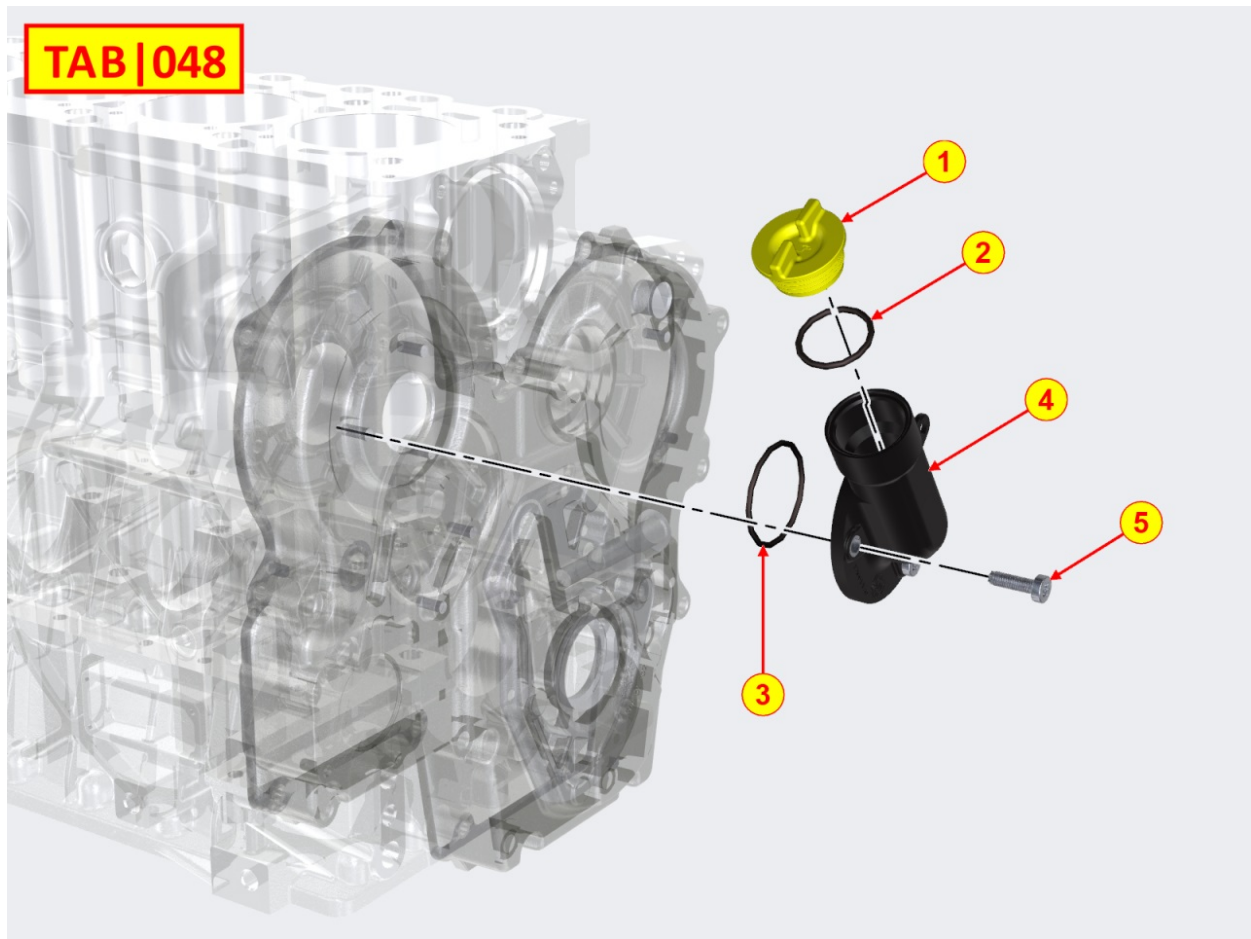

8048700030 - OIL FILLING KIT

Pos	Kit	Included In	Code	Description	Qty	Old Code	Tech. Info
1			ED0090321290-S	FILLER CAP	1		
2			ED0012000820-S	O-RING	1		
3			ED0012010980-S	O-RING	1		
4			ED0015700770-S	FILLER	1		
5			ED0097610460-S	SELF-TAPPING SCREW	3