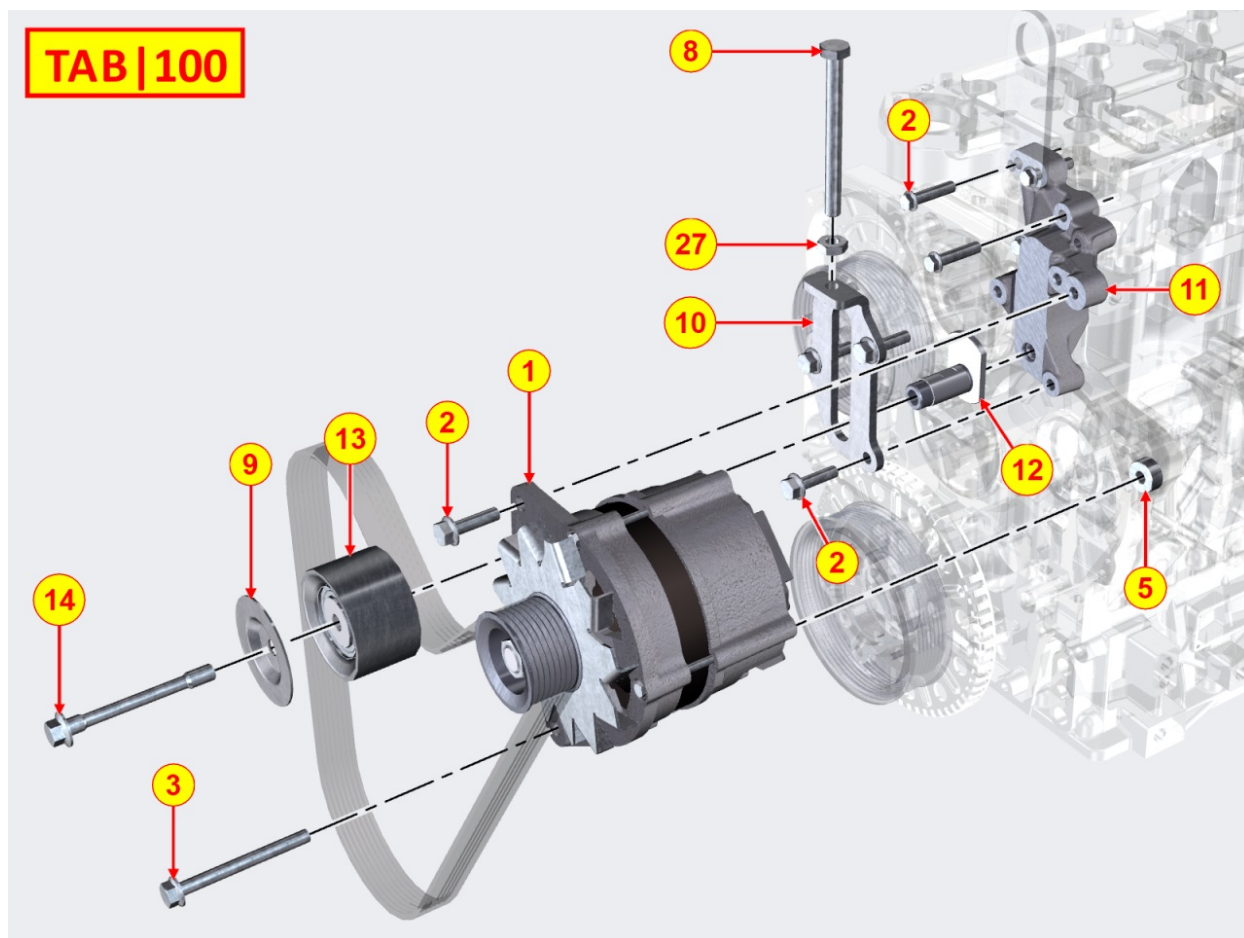

8100700200 - VOLTAGE ALTERNATOR

Pos	Kit	Included In	Code	Description	Qty	Old Code	Tech. Info
1			ED0011574220-S	ALTERNATOR	1		
2			ED0017701780-S	BOLT	6		
3			ED0017702010-S	BOLT	1		
5			ED0035276760-S	SPACER	1		
8			ED0017801890-S	BOLT	1		
9			ED0031820140-S	IDLER PROTECTION	1		
10			ED0063707750-S	PLATE	1		
11			ED0085464700-S	BRACKET	1		
12			ED0019540310-S	BUSHING	1		
13			ED0041100610-S	JOCKEY PULLEY	1		
14			ED0017801910-S	BOLT	1		
27			ED0032400360-S	NUT	1