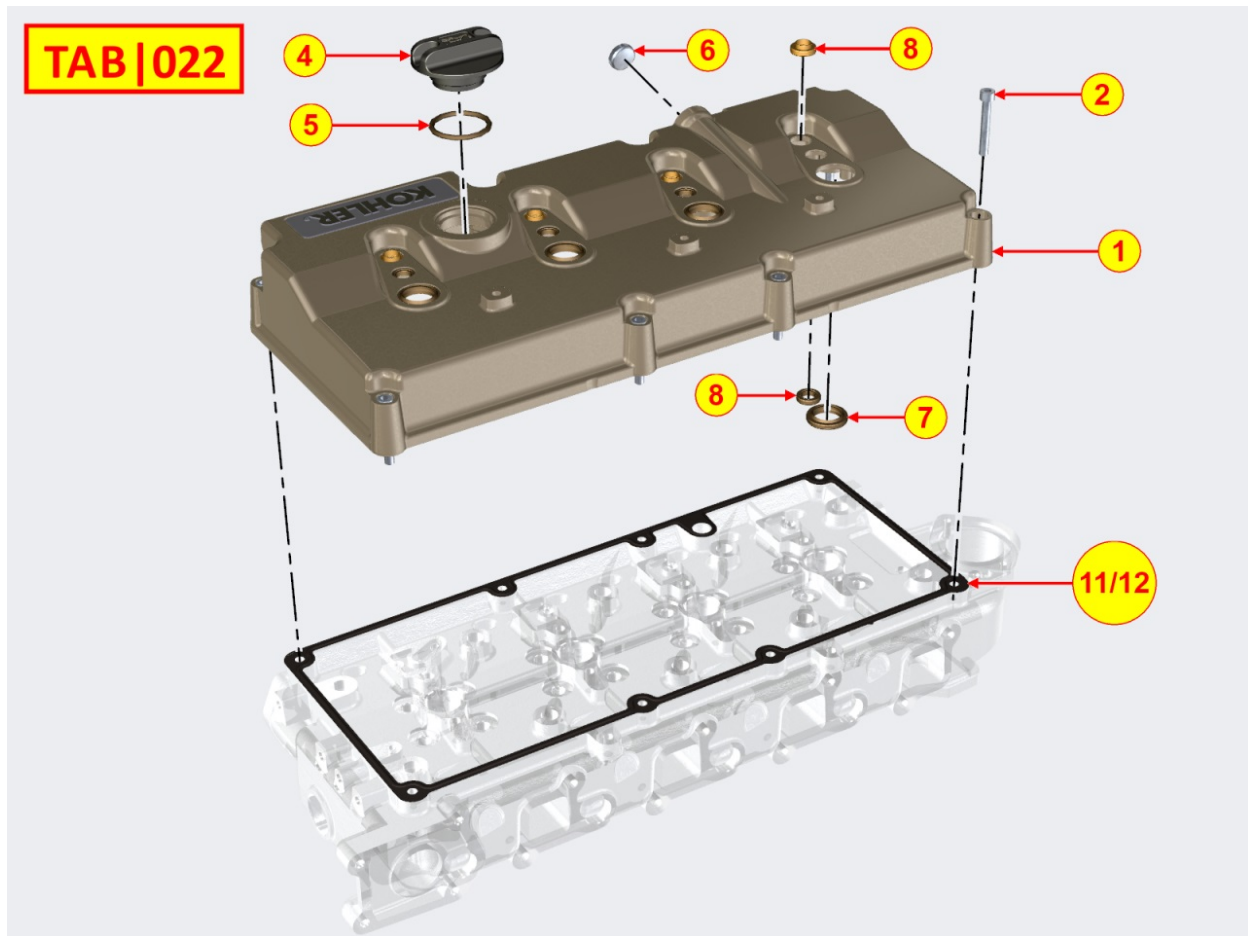

8022700430 - HEAD COVER

Pos	Kit	Included In	Code	Description	Qty	Old Code	Tech. Info
1			ED0021259060-S	ROCKER ARM COVER	1		
2			ED0097320160-S	ALLEN SCREW	8		
4		(A)	ED0090321350-S	FILLER CAP	1		
5		(A) (C) (D)	ED0012000150-S	O-RING	1		
6		(A)	ED0090801080-S	CAP	1		
7		(A) (B) (D)	ED0012135700-S	SEAL RING	4		
8		(A) (B) (D)	ED0012135710-S	SEAL RING	8		
11	B		ED0082051370-S	HEAD COVER COMPLETE GASKET KIT	1		
11	B		ED0082051350-S	HEAD COVER COMPLETE GASKET KIT	1		
12			ED0082051320-S	CYLINDER HEAD COMPLETE GASKET KIT	1		
13	B		ED0082051340-S	HEAD COVER COMPLETE GASKET KIT	1		
13	B		ED0082051360-S	HEAD COVER COMPLETE GASKET KIT	1		
14	D		ED0082051310-S	CYLINDER HEAD COMPLETE GASKET KIT	1