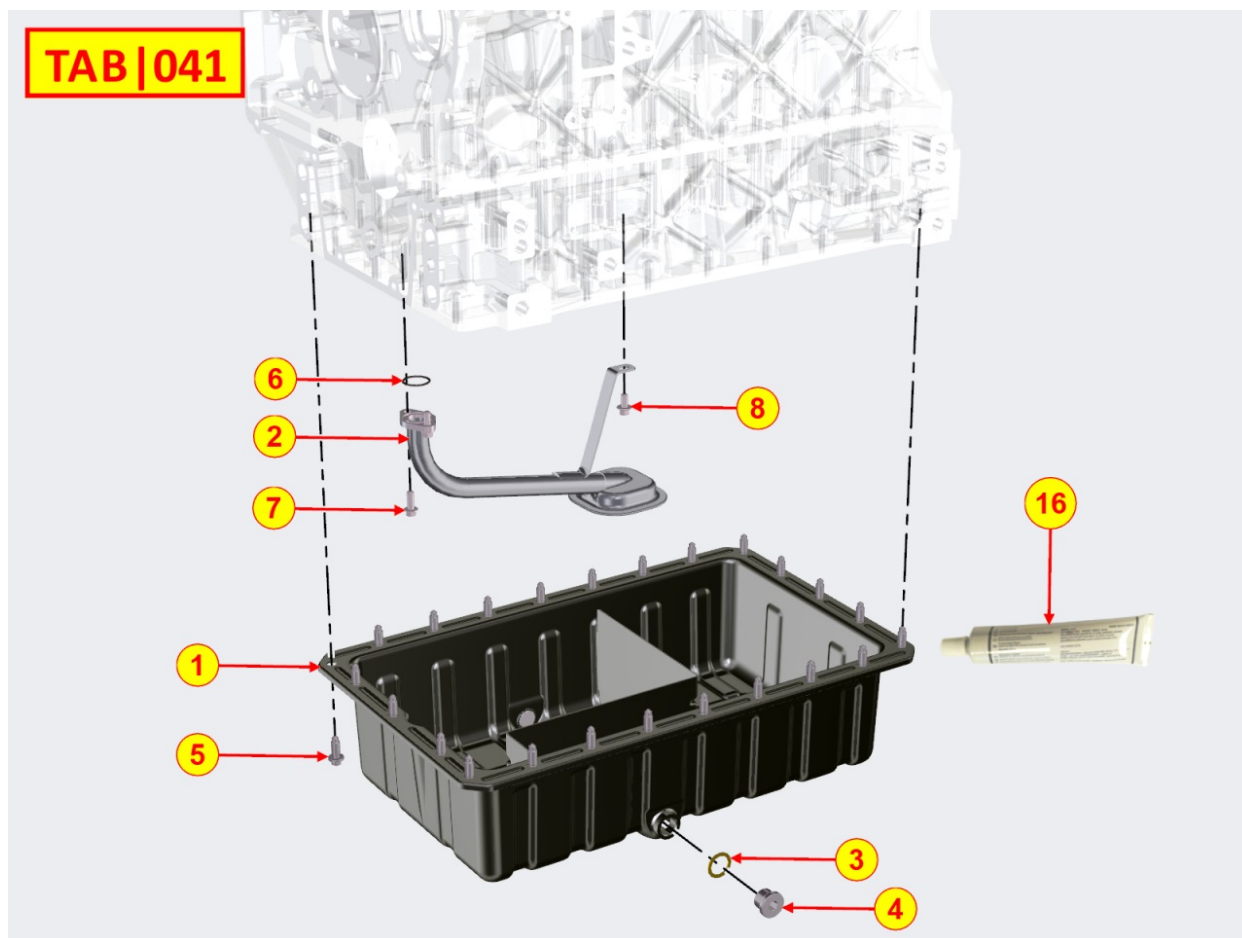

8041700140 - OIL PAN

Pos	Kit	Included In	Code	Description	Qty	Old Code	Tech. Info
1	A		ED0066458680-S	KDI 2504 OIL SUMP ASSY	1		
2			ED0093202280-S	INTAKE PIPE	1		
3			ED0046701810-S	WASHER 24X18 SP.1,5	2		
4		(A)	ED0090400260-S	CAP	2		
5			ED0097660060-S	TORX SCREW	24		
6			ED0012002260-S	O-RING	1		
7			ED0017601510-S	BOLT	2		
8			ED0017601960-S	BOLT	1		
16			ED0047761000-S	GASKET	1