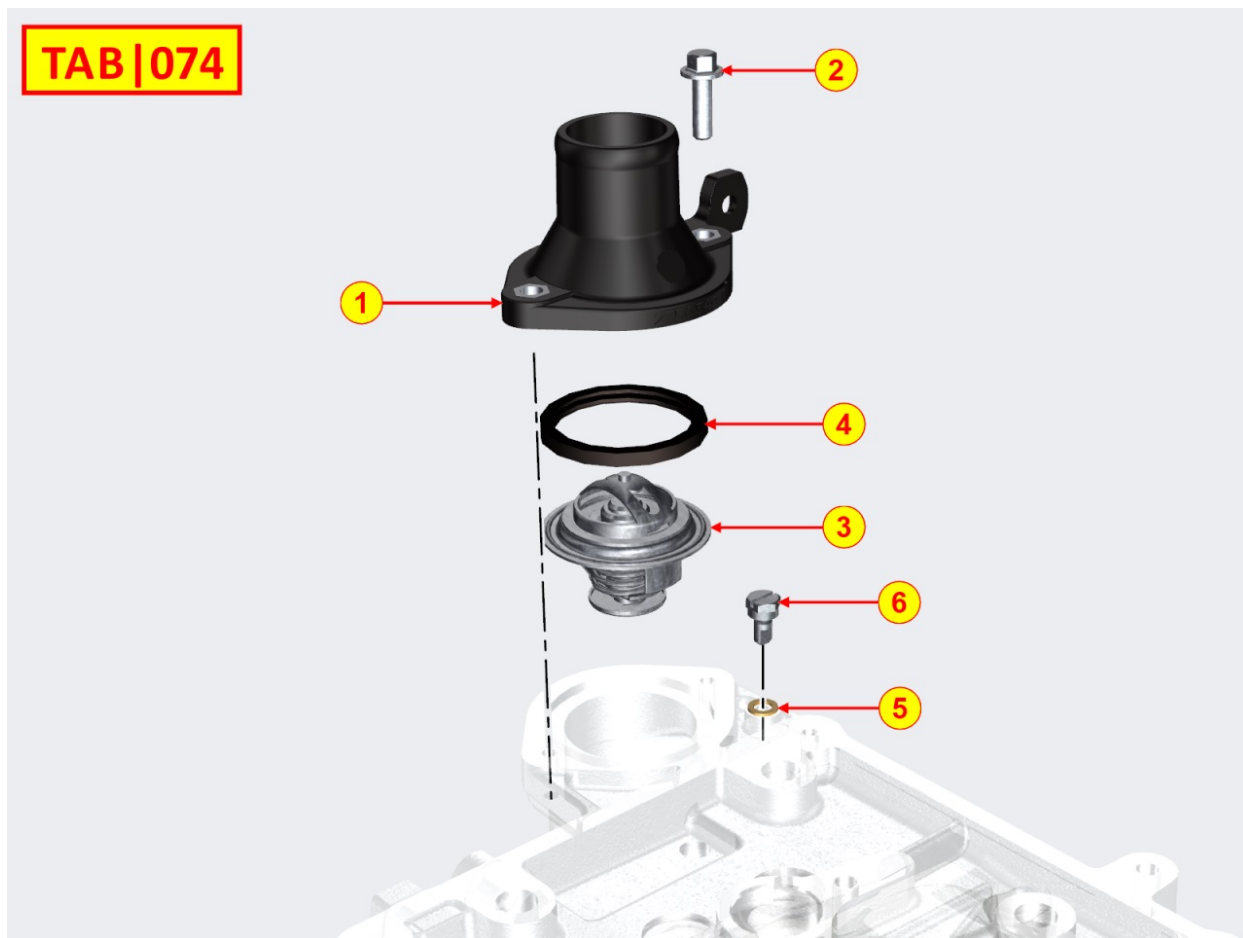

8074700060 - THERMOSTAT UNIT

Pos	Kit	Included In	Code	Description	Qty	Old Code	Tech. Info
1			ED0027505490-S	COVER	1		
2			ED0017601310-S	BOLT	2		
3	(A)		ED0091950030-S	THERMOSTATIC VALVE ASSY	1		
4		(A)	ED0044201220-S	GASKET	1		
5			ED0046700010-S	COPPER WASHER D10/6.2 1THK	1		
6			ED0090800370-S	CAP	1