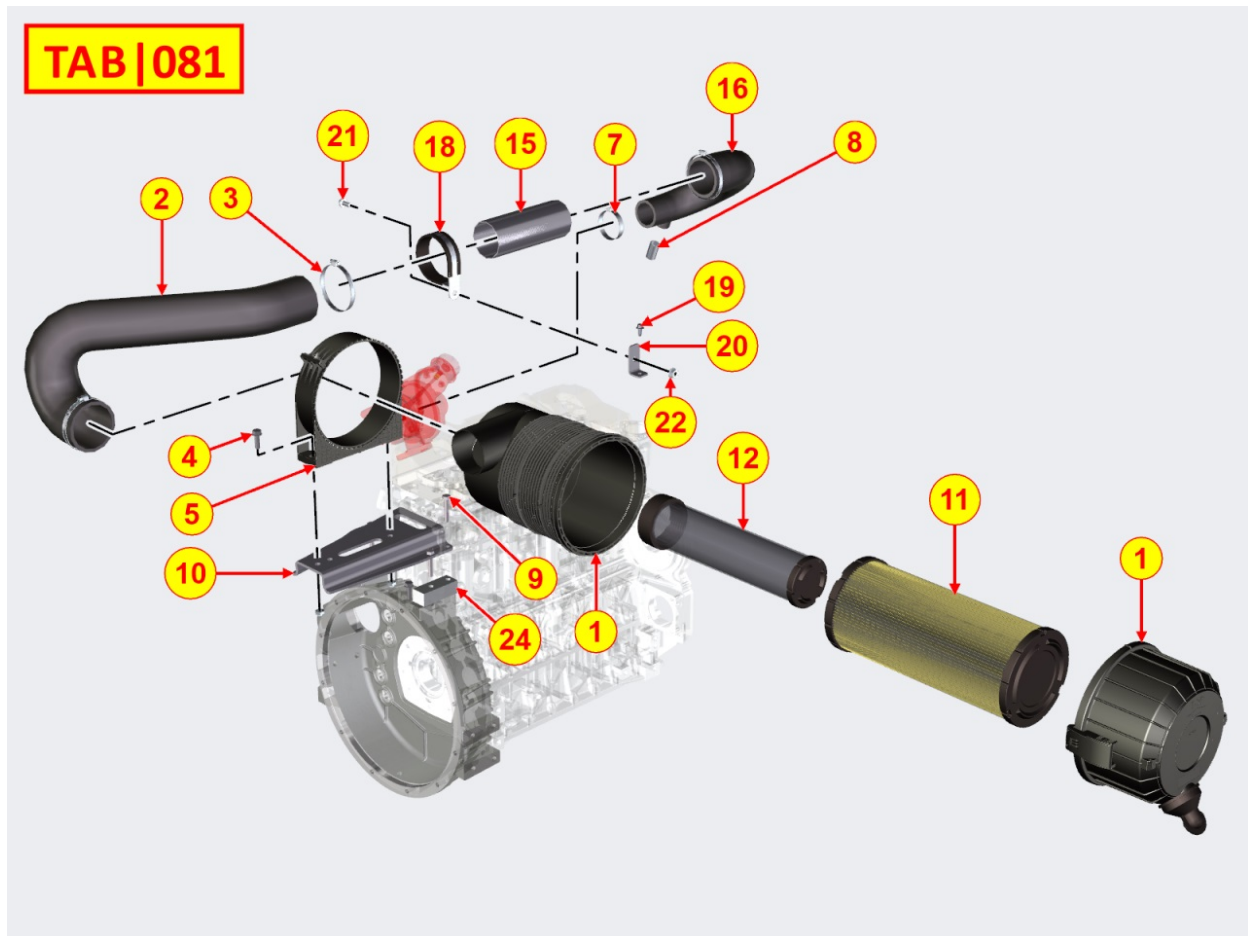

8081700260 - AIR FILTER

Pos	Kit	Included In	Code	Description	Qty	Old Code	Tech. Info
1	A		ED0037004250-S	AIR FILTER	1		
2			ED0053652210-S	CONNECTING HOSE	1		
3			ED0036301660-S	CLAMP	3		
4			ED0017701560-S	BOLT	2		
5			ED0085457250-S	BRACKET	1		
7			ED0036302230-S	CLAMP	1		
8			ED0095801150-S	PIPE	1		
9			ED0017700140-S	BOLT	4		
10			ED0085464610-S	BRACKET	1		
11		(A)	ED0021751260-S	AIR FILTER CARTRIDGE 7"	1		
12		(A)	ED0021751750-S	AIR SAFETY CARTRIDGE 7"	1		
15			ED0095801300-S	PIPE	1		
16			ED0053652200-S	CONNECTING HOSE	1		
18			ED0036172570-S	CLAMP	2		
19			ED0017601300-S	BOLT	2		
20			ED0085465150-S	BRACKET	2		
21			ED0017701110-S	BOLT	2		
22			ED0032402100-S	NUT	2		
24			ED0035276850-S	SPACER	2