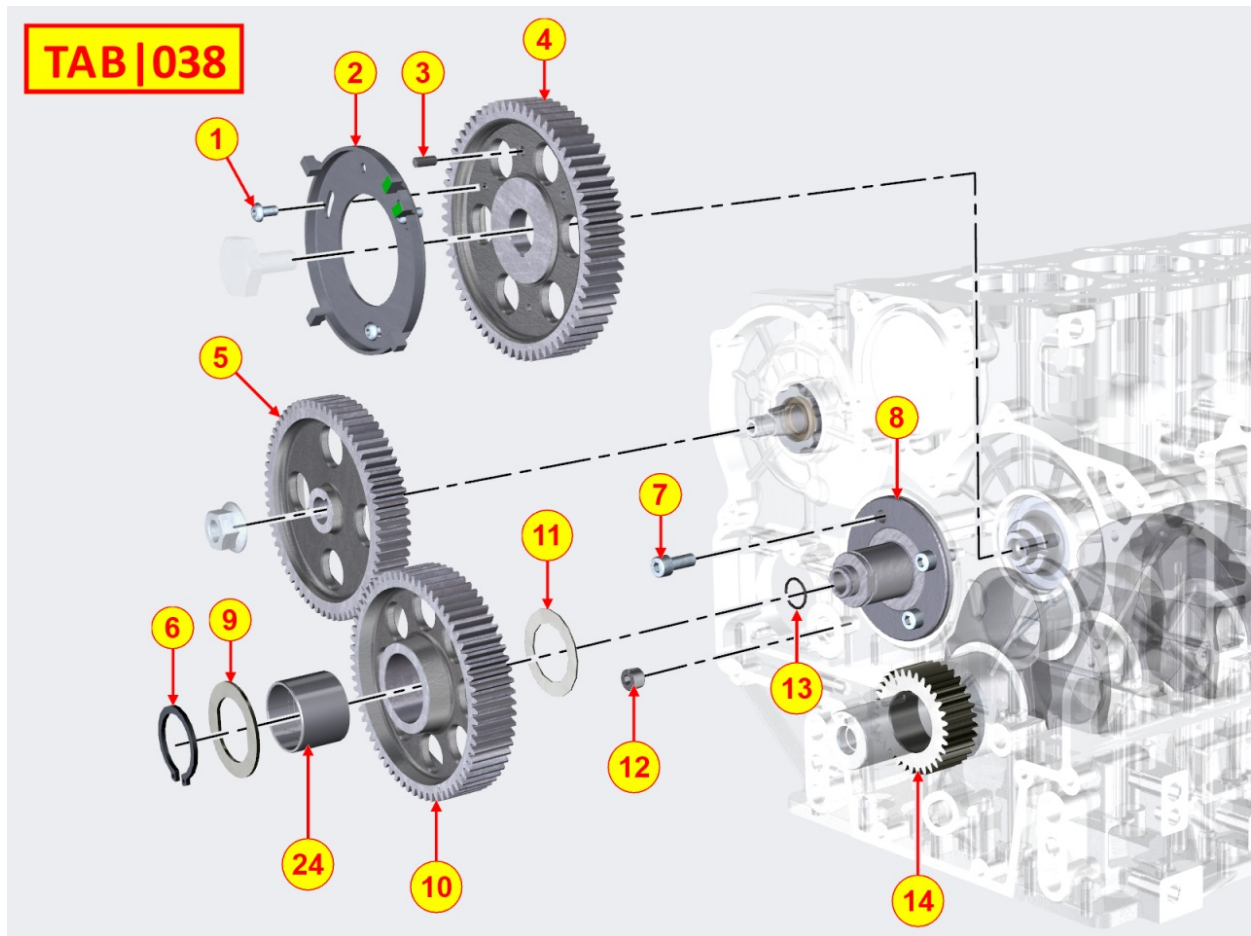

8038700100 - TIMING SYSTEM

Pos	Kit	Included In	Code	Description	Qty	Old Code	Tech. Info
1		(A)	ED0017702270-S	BOLT	3		
2		(A)	ED0078151330-S	WHEEL	1		
3		(A)	ED0084000100-S	PIN	1		
4			ED0049363410-S	GEAR	1		
5			ED0049363430-S	GEAR	1		
6			ED0012410700-S	SNAP RING	1		
7			ED0097320740-S	ALLEN SCREW	4		
8			ED0061301140-S	GEAR SHAFT	1		
9			ED0012571810-S	INTERMED.GEAR SHOULDER RING	1		
10	B		ED0049363450-S	GEAR	1		
11			ED0012571570-S	THRUST BEARING	1		
12			ED0089650970-S	CAP	1		
13			ED0012002190-S	O-RING	1		
14			ED0049363400-S	GEAR	1		
24		(B)	ED0015801540-S	BUSHING	1