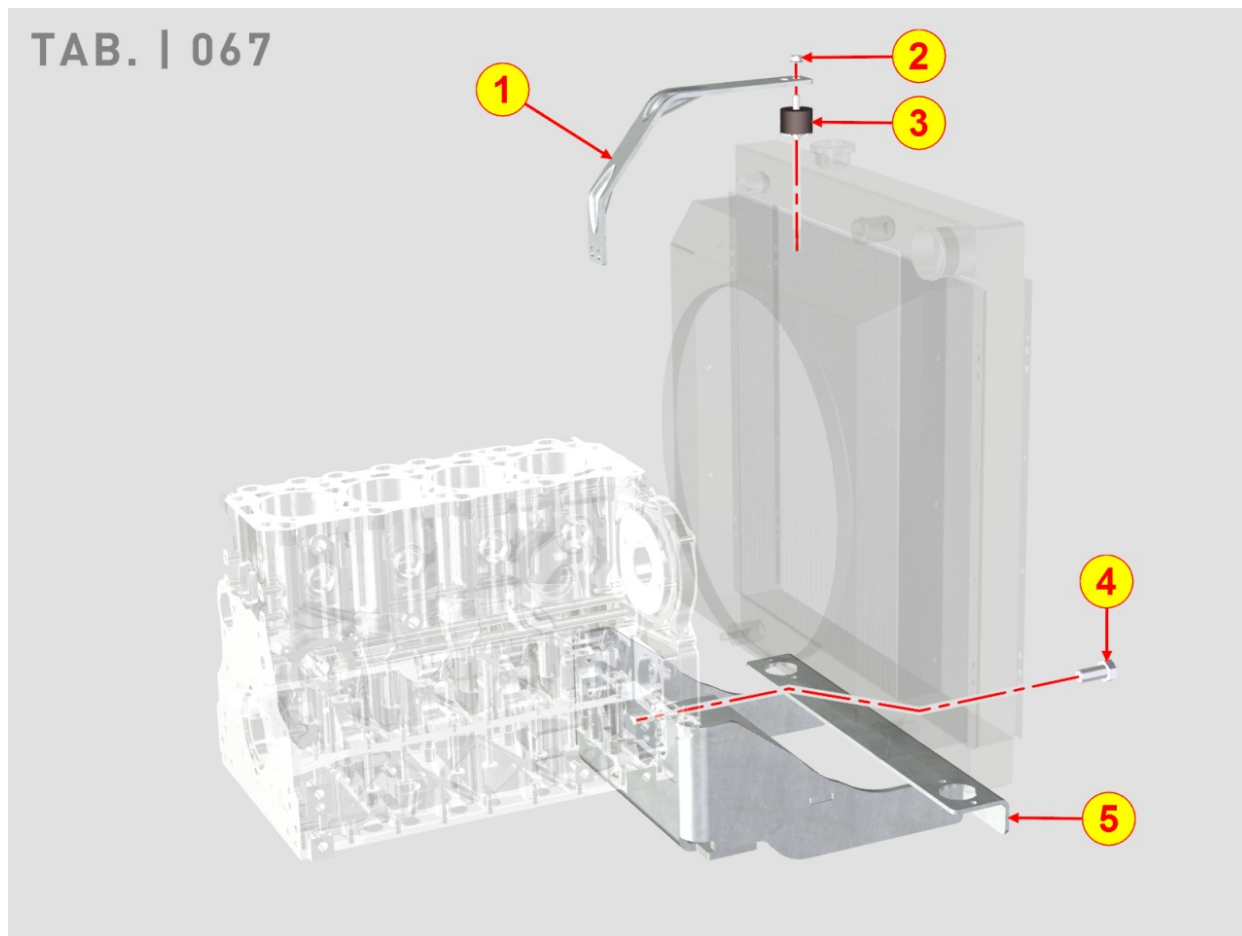

8067700030 - FIXING FOR COOLANT RADIATOR

Pos	Kit	Included In	Code	Description	Qty	Old Code	Tech. Info
1			ED0085464430-S	BRACKET	1		
2			ED0032402100-S	NUT	1		
3			ED0086361780-S	SILENT BLOCK	1		
4			ED0018050090-S	BOLT	4		
5			ED0088500700-S	SUPPORT	1