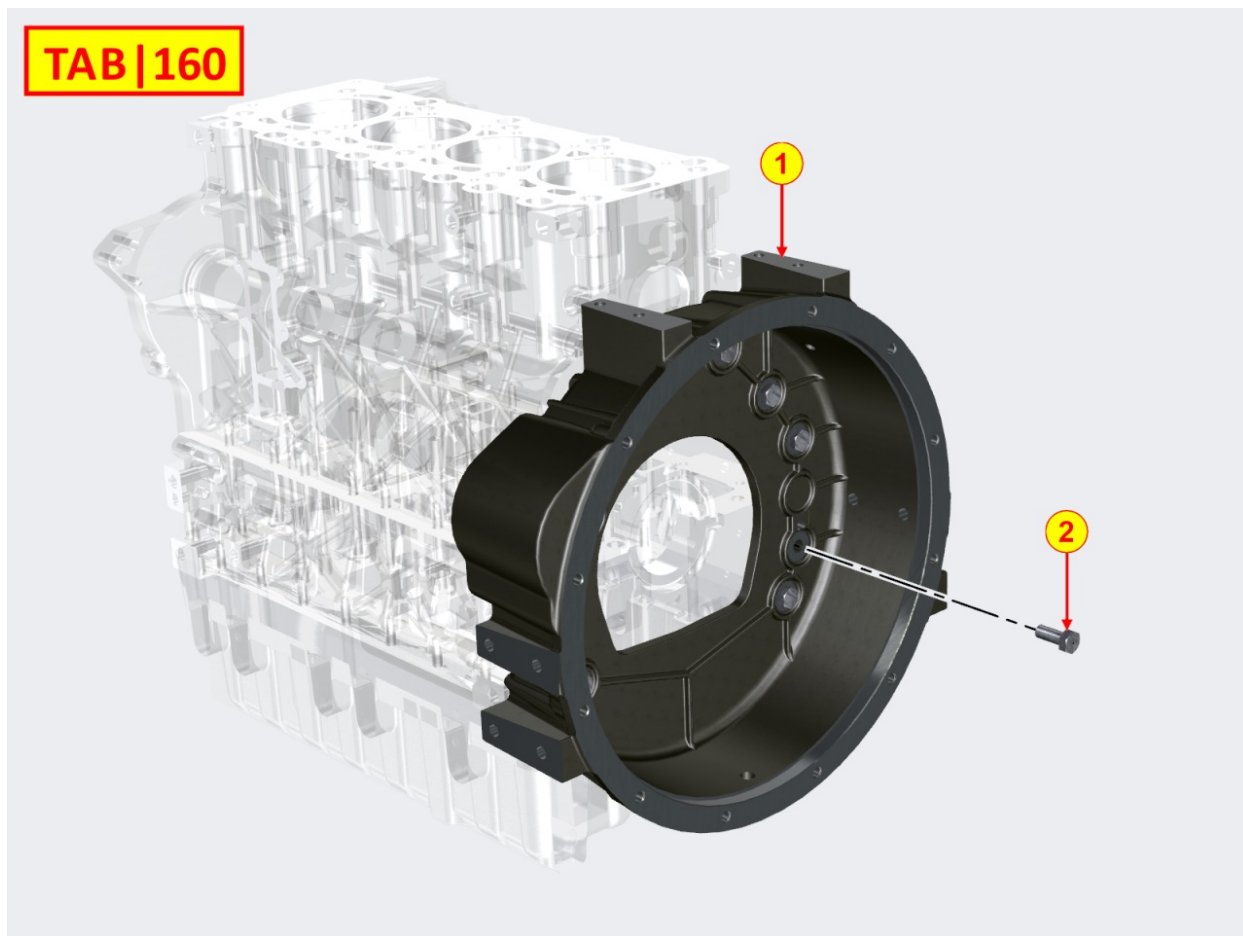

8160700090 - ENGINE FLANGE / BACKPLATE

Pos	Kit	Included In	Code	Description	Qty	Old Code	Tech. Info
1			ED0020324490-S	ENGINE HOUSING	1		
2			ED0017800310-S	BOLT	10