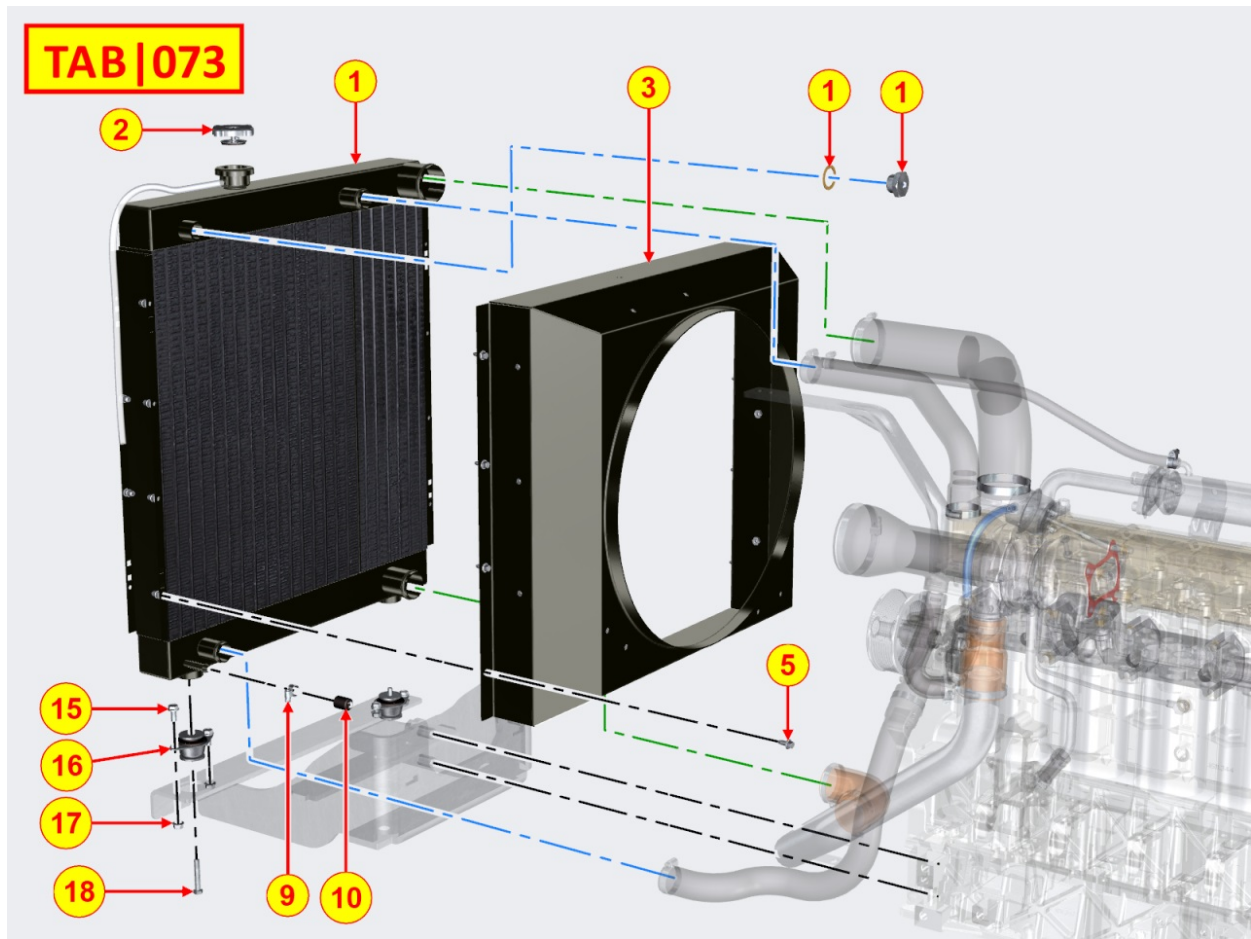

8073700090 - COOLANT RADIATOR

Pos	Kit	Included In	Code	Description	Qty	Old Code	Tech. Info
1			ED0073504520-S	RADIATOR	1		
2		(A)	ED0090001840-S	CAP	1		
3			ED0025697830-S	SHROUD	1		
5			ED0017601310-S	BOLT	8		
9			ED0090802070-S	CAP	1		
10			ED0036301470-S	CLAMP	1		
15			ED0017701110-S	BOLT	4		
16			ED0086362740-S	SILENT BLOCK	2		
17			ED0032402100-S	NUT	4		
18			ED0017700310-S	BOLT	2