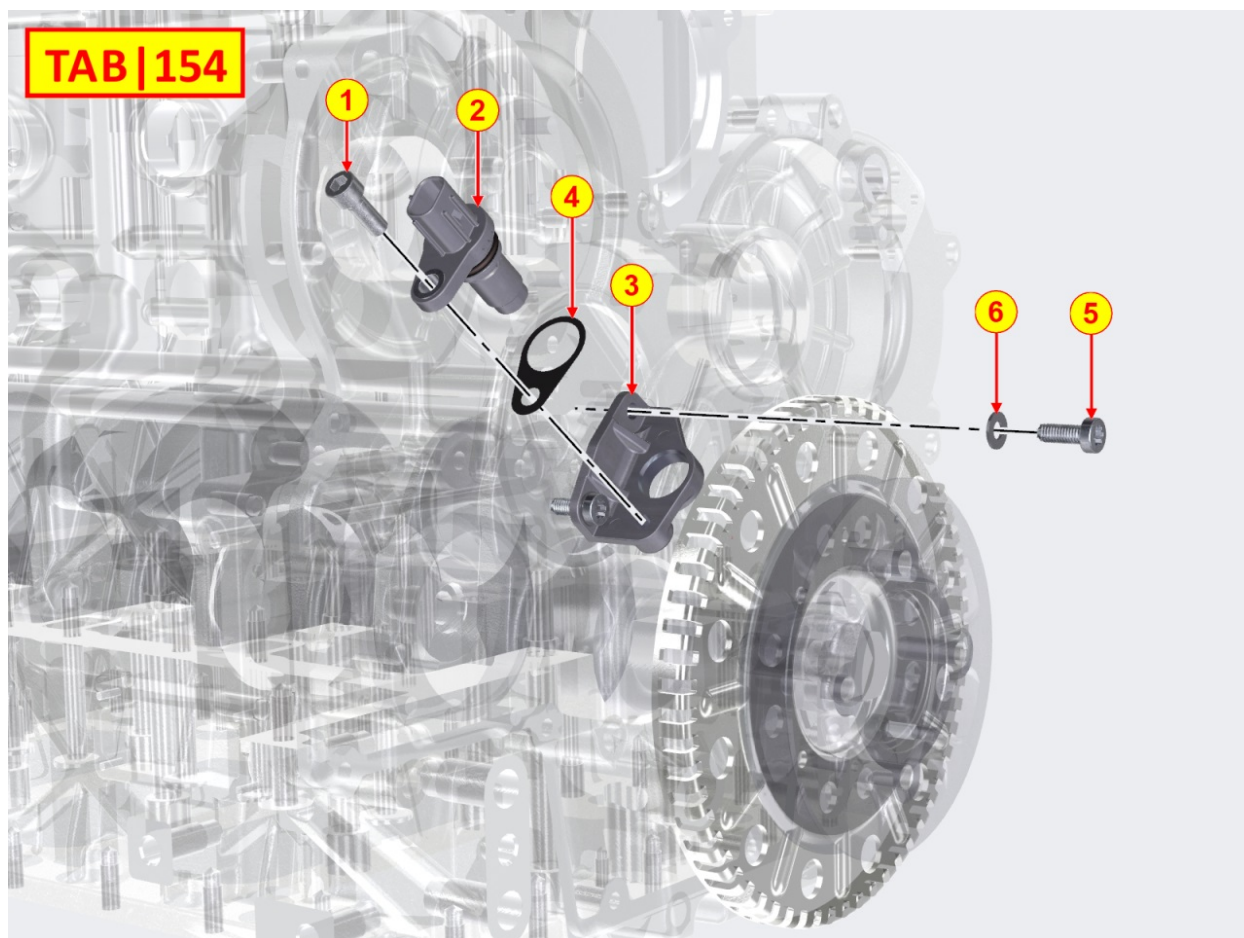

8154700020 - SPEED SENSOR - INJECTION SENSOR

Pos	Kit	Included In	Code	Description	Qty	Old Code	Tech. Info
1			ED0097300100-S	ALLEN SCREW	1		
2			ED0080891720-S	SENSOR	1		
3			ED0085464310-S	BRACKET	1		
4			ED0051511460-S	SHEET METAL	1		
5			ED0097610460-S	SELF-TAPPING SCREW	2		
6			ED0076252130-S	WASHER	2