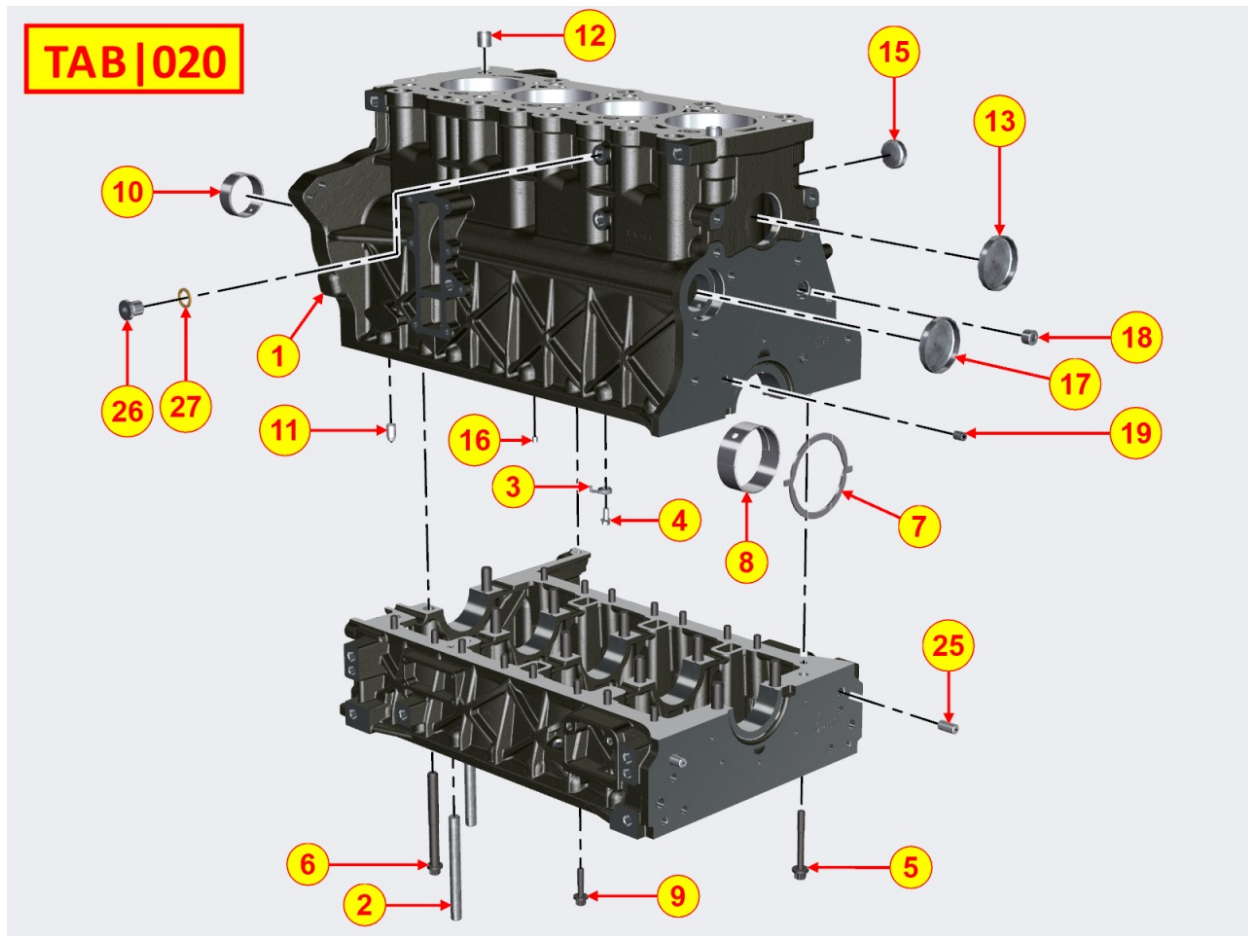

8020700490 - CRANKCASE

Pos	Kit	Included In	Code	Description	Qty	Old Code	Tech. Info
0			ED0082051330-S	CRANKCASE COMPLETE GASKET KIT	1		
1	A		ED0015110520-S	CRANKCASE	1		
2			ED0095801170-S	PIPE	2		
3			ED0084850260-S	SPRAY NOZZLE	4		
4			ED0015700800-S	FILLER	4		
5		(A)	ED0097660040-S	TORX SCREW	12/16		
6		(A)	ED0097660030-S	TORX SCREW	10/8		
7			ED0012572800-S	THRUST WASHER STANDARD KDI	2		
8			ED0016112630-S	BEARING STANDARD KDI	4/5		
9		(A)	ED0097660050-S	TORX SCREW	1		
10		(A)	ED0015801670-S	BUSHING	1		
11		(A)	ED0084001560-S	PIN	2		
12			ED0019701410-S	BUSHING	2		
13		(A)	ED0089900730-S	CAP	1		
15		(A)	ED0089900220-S	CAP	3/4		
16		(A)	ED0090801320-S	CAP	2		
17			ED0089900540-S	CAP	2		
18			ED0089650970-S	CAP	1		
19		(A)	ED0019704560-S	BUSHING	2		
21		(A)	ED0090150060-S	CAP	1		
22				804370...0			
25			ED0084001080-S	PIN	2		
26			ED0090150050-S	CAP	1		
27			ED0046700600-S	COPPER WASHER	1