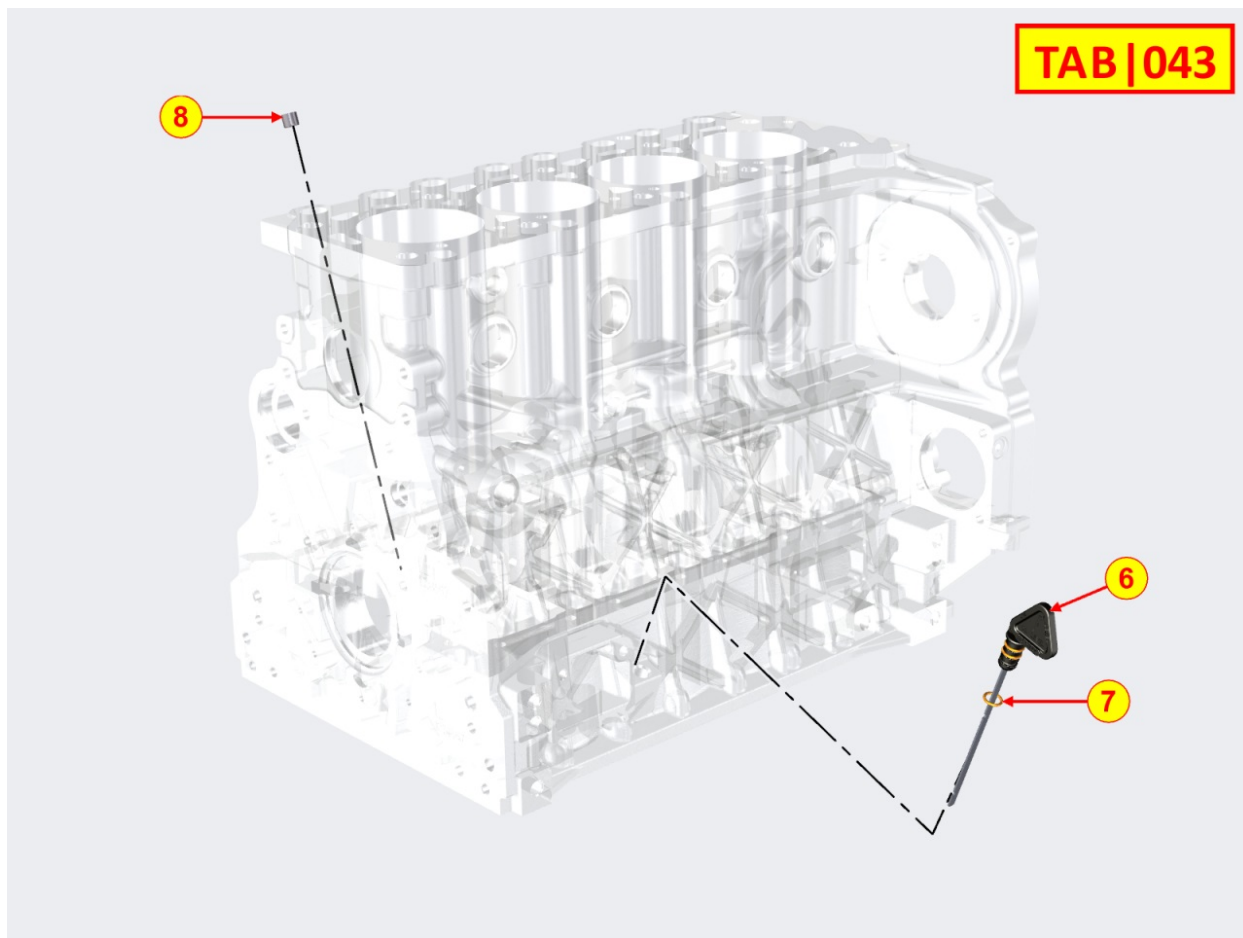

8043700160 - OIL DIPSTICK

Pos	Kit	Included In	Code	Description	Qty	Old Code	Tech. Info
6	A		ED0014005650-S	DIPSTICK	1		
8			ED0090802850-S	CAP	1