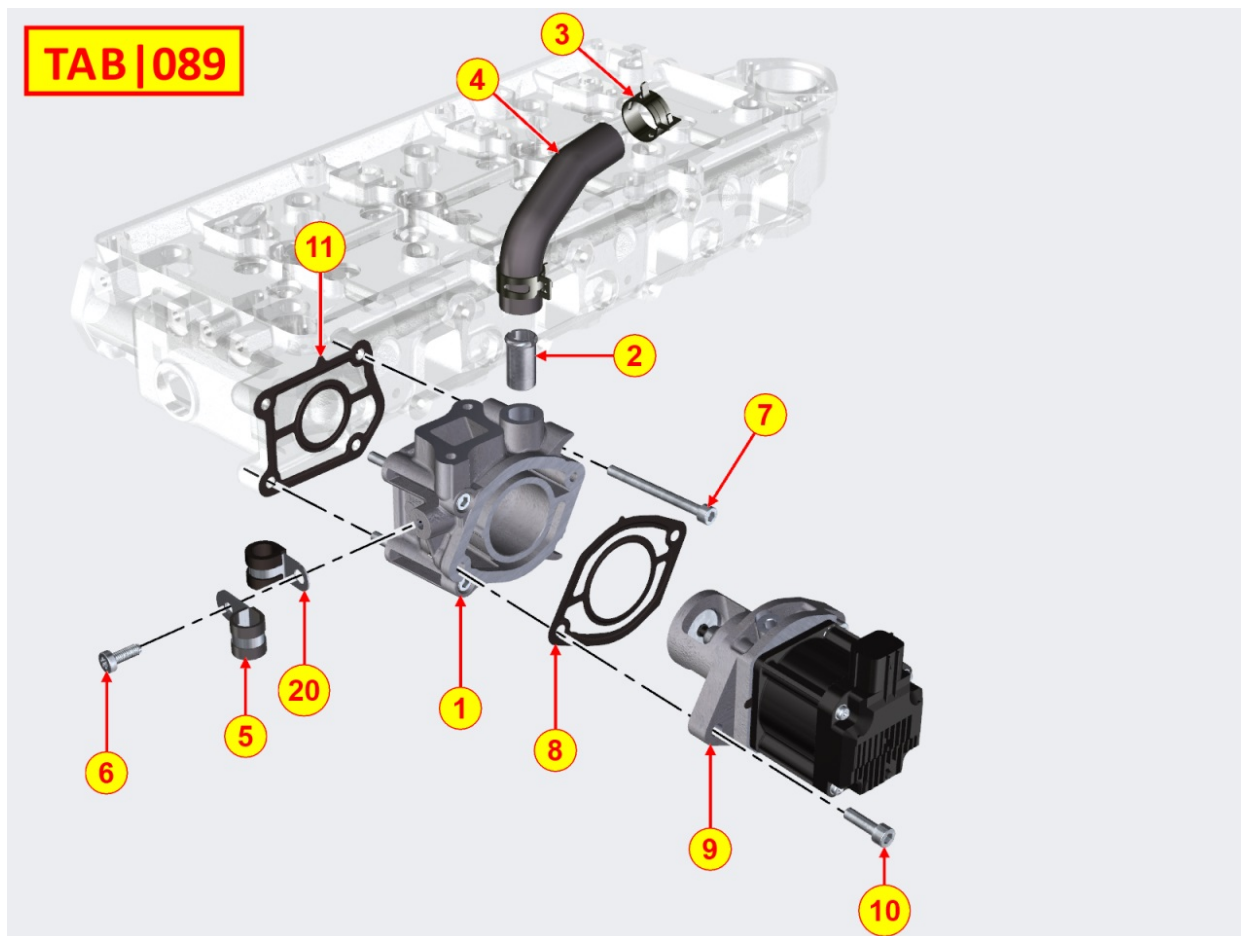

8089700120 - EGR VALVE

Pos	Kit	Included In	Code	Description	Qty	Old Code	Tech. Info
1			ED0038651430-S	FLANGE	1		⚠
2			ED0072850010-S	JOINT	1		⚠
3			ED0036302420-S	CLAMP	2		
4			ED0093055730-S	WATER HOSE	1		⚠
5			ED0036302000-S	CLAMP	1		
6			ED0097610450-S	SELF-TAPPING SCREW	1		
7			ED0097320900-S	ALLEN SCREW	4		
8			ED0047600760-S	GASKET	1		
9			ED0097002210-S	VALVE	1		
10			ED0017601310-S	BOLT	2		
11			ED0047600660-S	GASKET	1		
20			ED0036172540-S	CLAMP	1