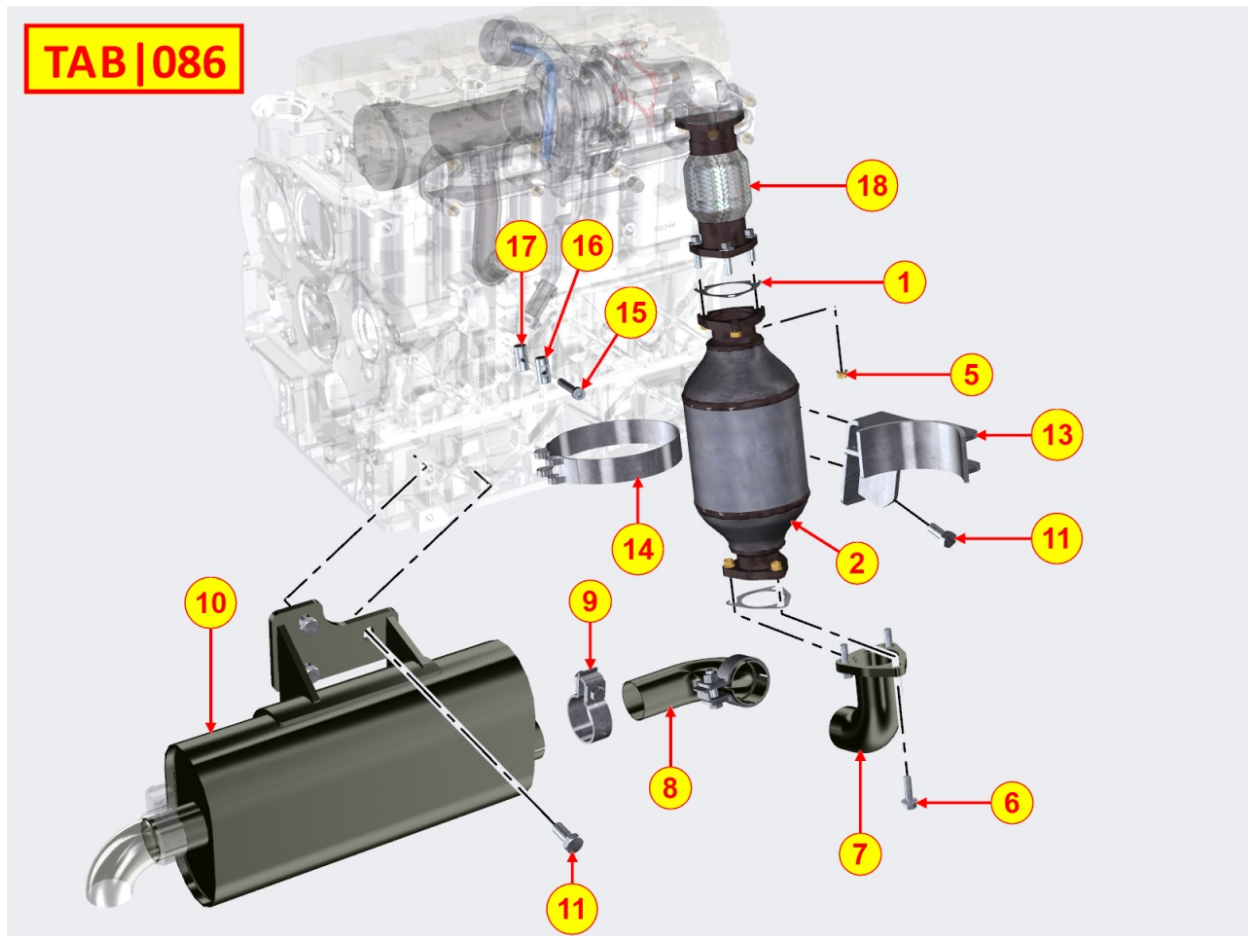

8086700110 - EXHAUST LINE

Pos	Kit	Included In	Code	Description	Qty	Old Code	Tech. Info
1			ED0044201430-S	GASKET	2		
2			ED0021800770-S	CATALYST	1		
5			ED0032401630-S	NUT	6		
6			ED0017701550-S	BOLT	6		
7			ED0029422230-S	ELBOW	1		
8			ED0029422240-S	ELBOW	1		
9			ED0036302570-S	CLAMP	2		
10			ED0054607100-S	MUFFLER	1		
11			ED0017900240-S	BOLT	5		
13			ED0085464820-S	BRACKET	1		
14			ED0036302520-S	CLAMP	1		
15			ED0097300340-S	ALLEN SCREW	1		
16			ED0015570070-S	JUNCTION BLOCK	1		
17			ED0015570180-S	JUNCTION BLOCK	1		
18			ED0095401120-S	EXHAUST PIPE	1