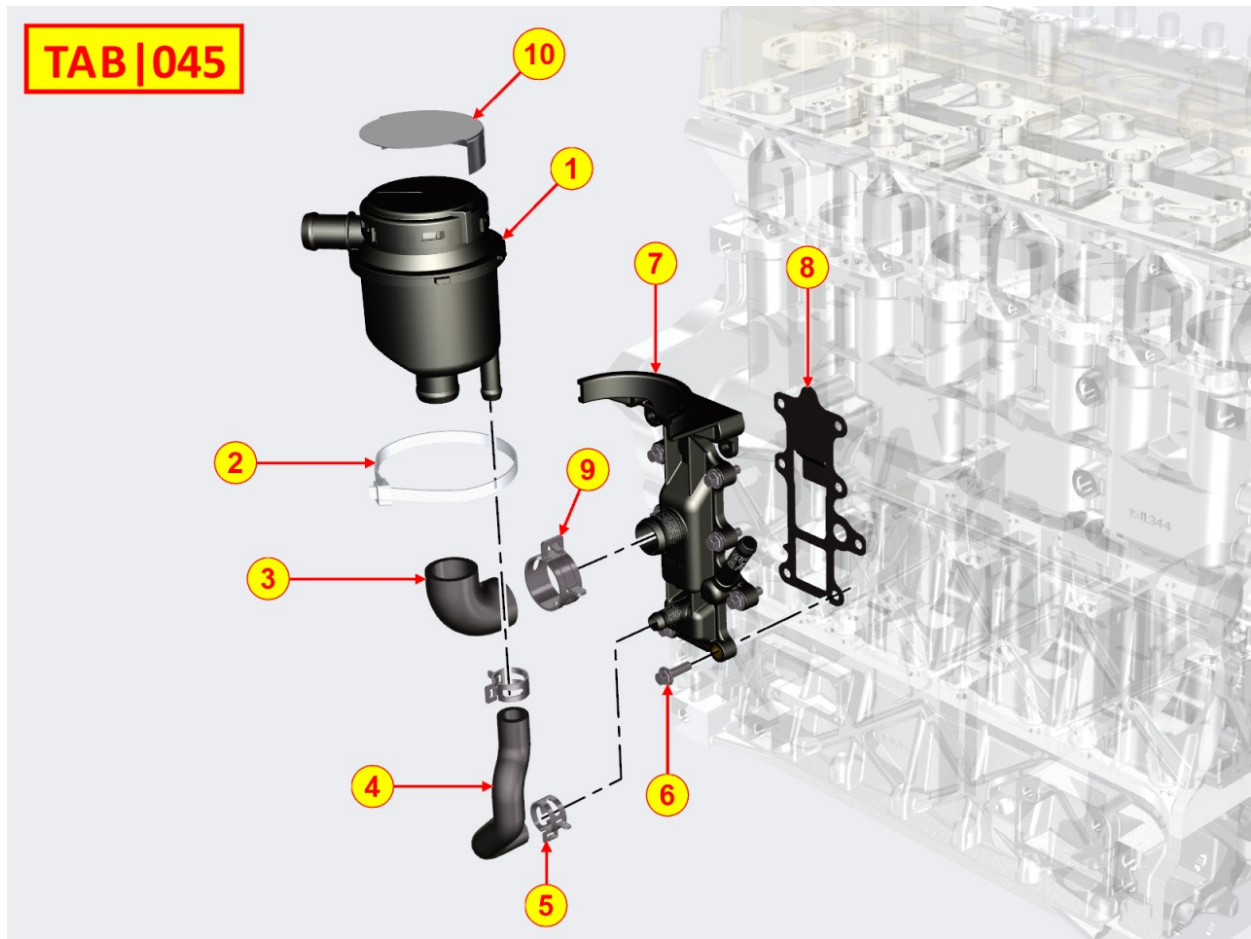

8045700140 - BREATHER SYSTEM

Pos	Kit	Included In	Code	Description	Qty	Old Code	Tech. Info
1			ED0028713260-S	BODY	1		
2			ED0024711110-S	CABLE TIE	1		
3			ED0094001820-S	VACUUM HOSE	1		
4			ED0094001880-S	VACUUM HOSE	1		
5			ED0036302440-S	CLAMP	2		
6			ED0017601310-S	BOLT	7		
7			ED0038651190-S	FLANGE	1		
8			ED0047757490-S	GASKET	1		
9			ED0036302480-S	CLAMP	2		
10			ED0069278140-S	GUARD	1