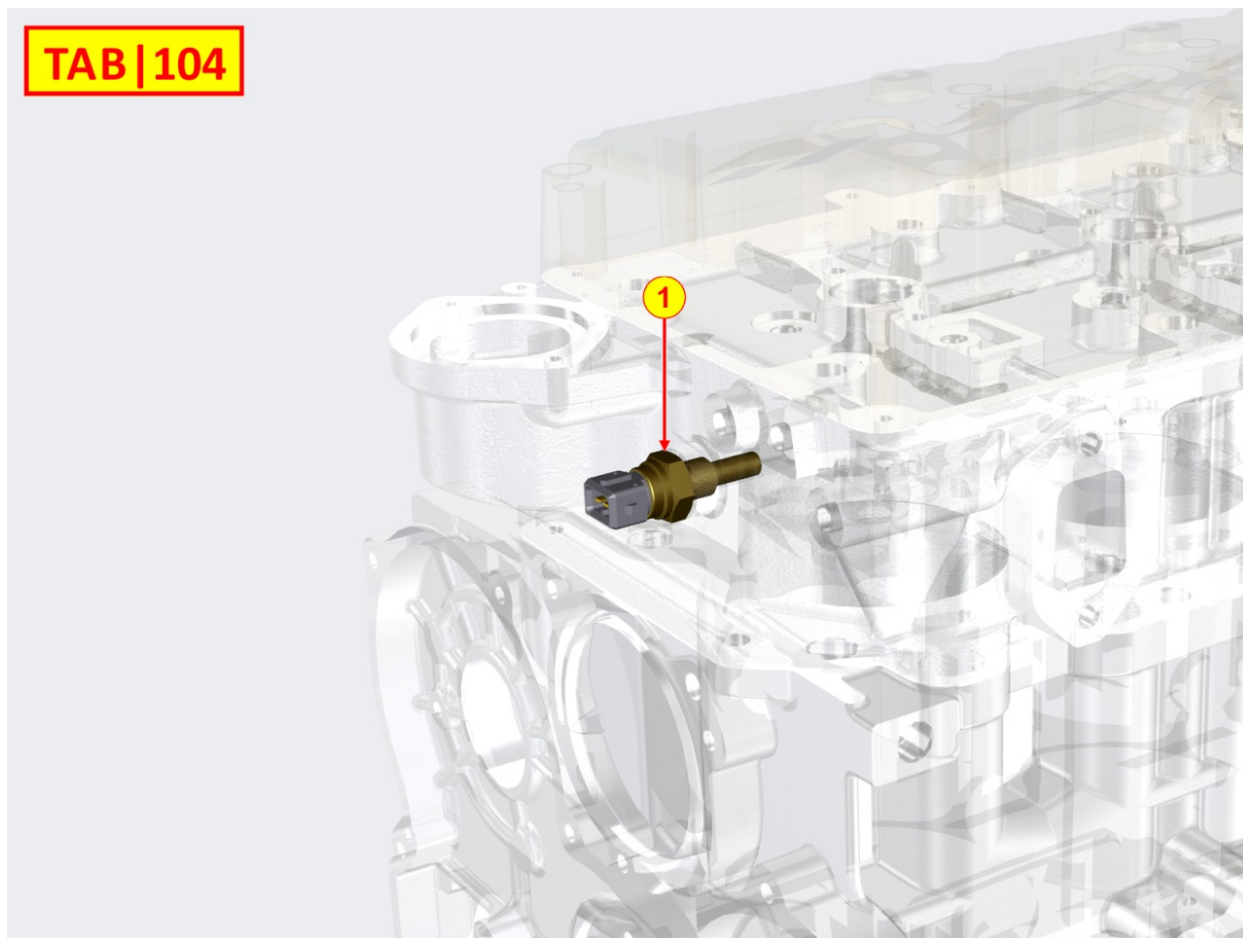

8104700010 - TEMPERATURE SENSORS

Pos	Kit	Included In	Code	Description	Qty	Old Code	Tech. Info
1			ED0080891700-S	SENSOR	1