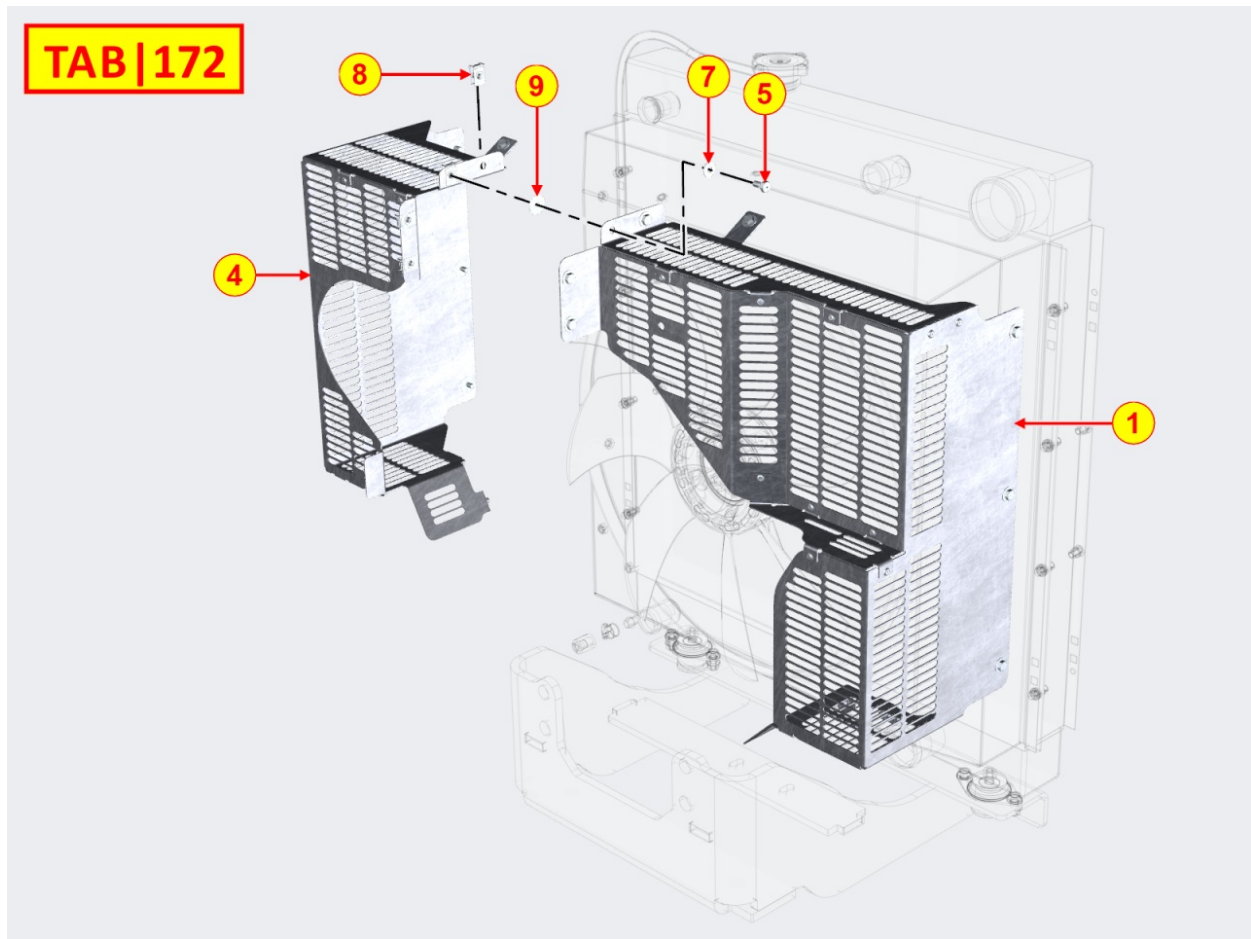

8172700050 - FAN GUARD

Pos	Kit	Included In	Code	Description	Qty	Old Code	Tech. Info
1			ED0069278450-S	GUARD	1		
4			ED0069278460-S	GUARD	1		
5			ED0098202470-S	SCREW	16		⚠
7			ED0076250700-S	WASHER	16		⚠
8			ED0032060870-S	NUT	4		⚠
9			ED0076253830-S	WASHER	16		⚠