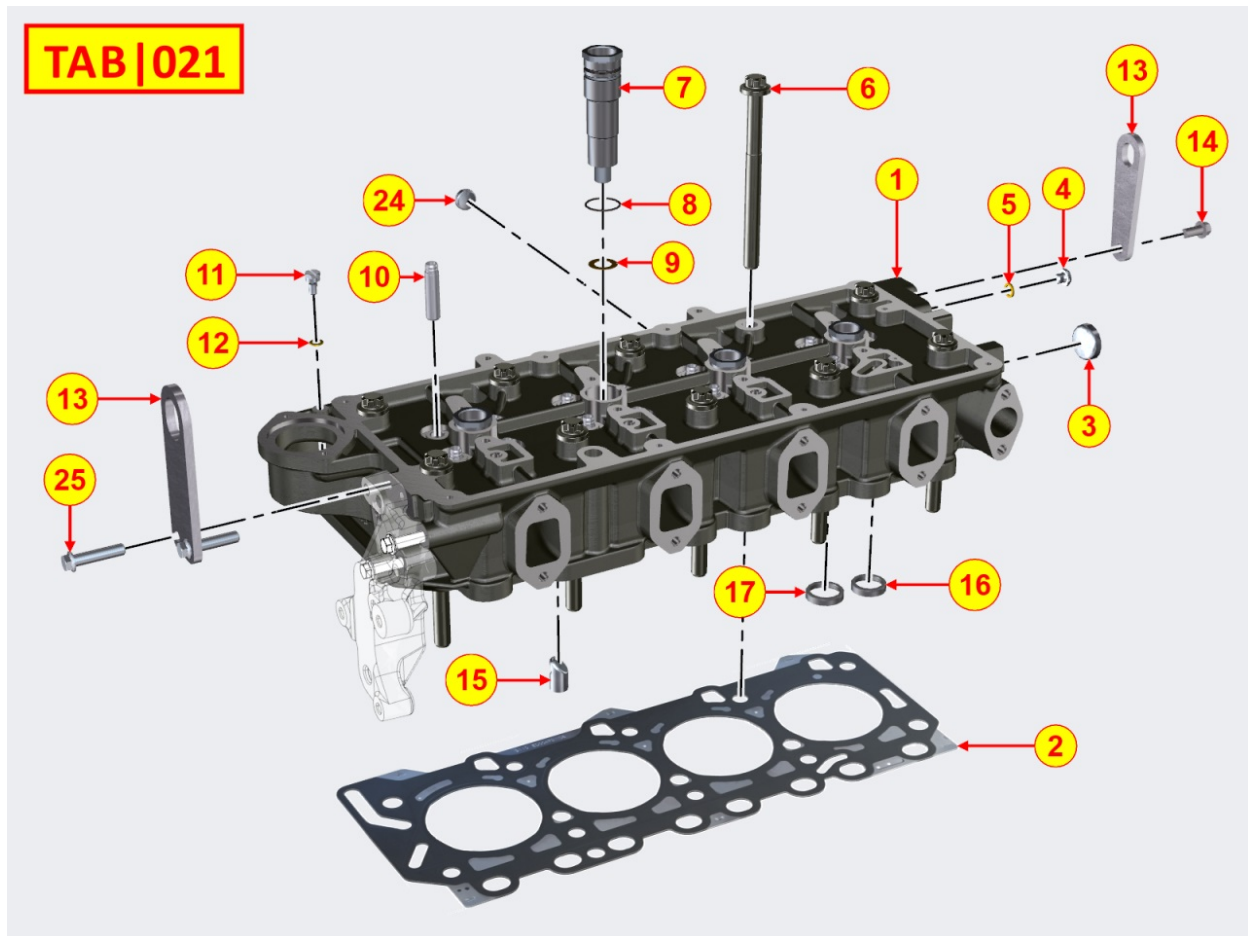

8021700600 - CYLINDER HEAD

Pos	Kit	Included In	Code	Description	Qty	Old Code	Tech. Info
0			ED0092020170-S	CYLINDER HEAD ASSY KDI2504	1		
2			ED0047311120-S	CYL. HEAD GASKET 1 HOLE	1	ED0047310630-S	⚠
2			ED0047311130-S	CYL. HEAD GASKET 2 HOLES	1	ED0047310640-S	⚠
2			ED0047311140-S	CYL. HEAD GASKET 3 HOLES	1	ED0047310650-S	⚠
3		(A)	ED0089900220-S	CAP	1		
4			ED0089650370-S	CAP	1		
5			ED0046700580-S	COPPER WASHER 8,2X12X1,5	1		
6			ED0098202660-S	SCREW	10		
7		(A)	ED0021101400-S	SLEEVE	4		
8		(A)	ED0012004090-S	O-RING	8		
9		(A)	ED0046701470-S	INJECTOR SLEEVE GASKET	4		
10		(A)	ED0048452970-S	VALVE GUIDE	16		
13			ED0085464680-S	BRACKET	2		⚠
14			ED0017701110-S	BOLT	2		⚠
15			ED0019705140-S	BUSHING	3		
16		(A)	ED0080003730-S	EXHAUST VALVE SEAT SINT.3117	8		
17		(A)	ED0080003740-S	INLET VALVE SEAT SINT.3010	8		
24		(A)	ED0090801080-S	CAP	3		
25			ED0017700110-S	BOLT	2