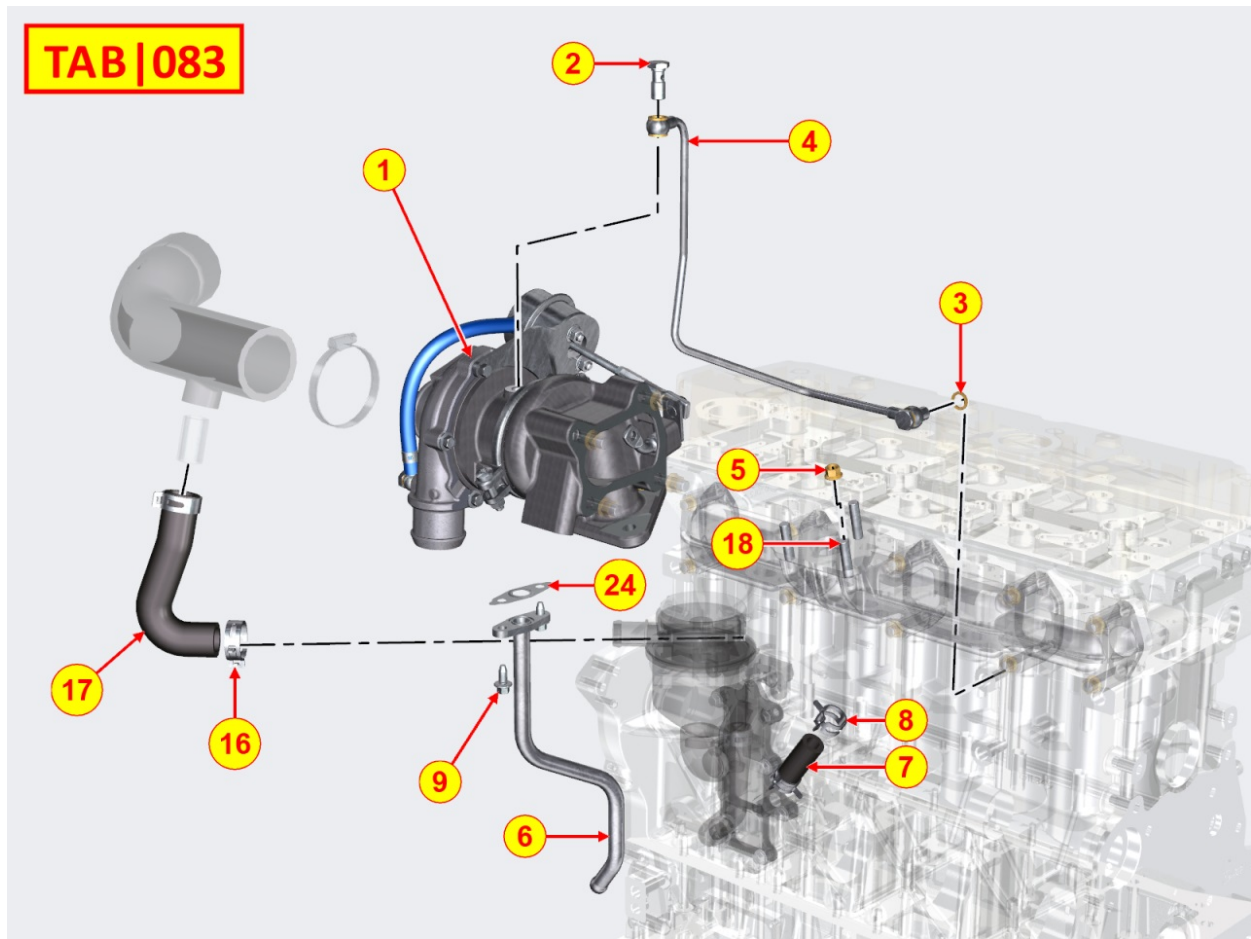

8083700370 - TURBOCHARGER

Pos	Kit	Included In	Code	Description	Qty	Old Code	Tech. Info
1			ED0096100790-S	TURBOCHARGER	1		
2			ED0019010180-S	UNION BOLT	2		
3			ED0046700590-S	COPPER WASHER D14/10.2 1.	4		
4			ED0094650890-S	ASSY FEED OIL PIPE FOR TURBOC.	1		
5			ED0032401650-S	NUT	3		
6			ED0095352550-S	KDI2504TCR OUTL.OIL TURBO PIPE	1		
7			ED0094001810-S	VACUUM HOSE	1		
8			ED0036302440-S	CLAMP	2		
9			ED0017601300-S	BOLT	2		
16			ED0036302460-S	CLAMP	3		
17			ED0094001900-S	VACUUM HOSE	1		
18			ED0067802150-S	STUD	3		
24			ED0045800040-S	GASKET	1