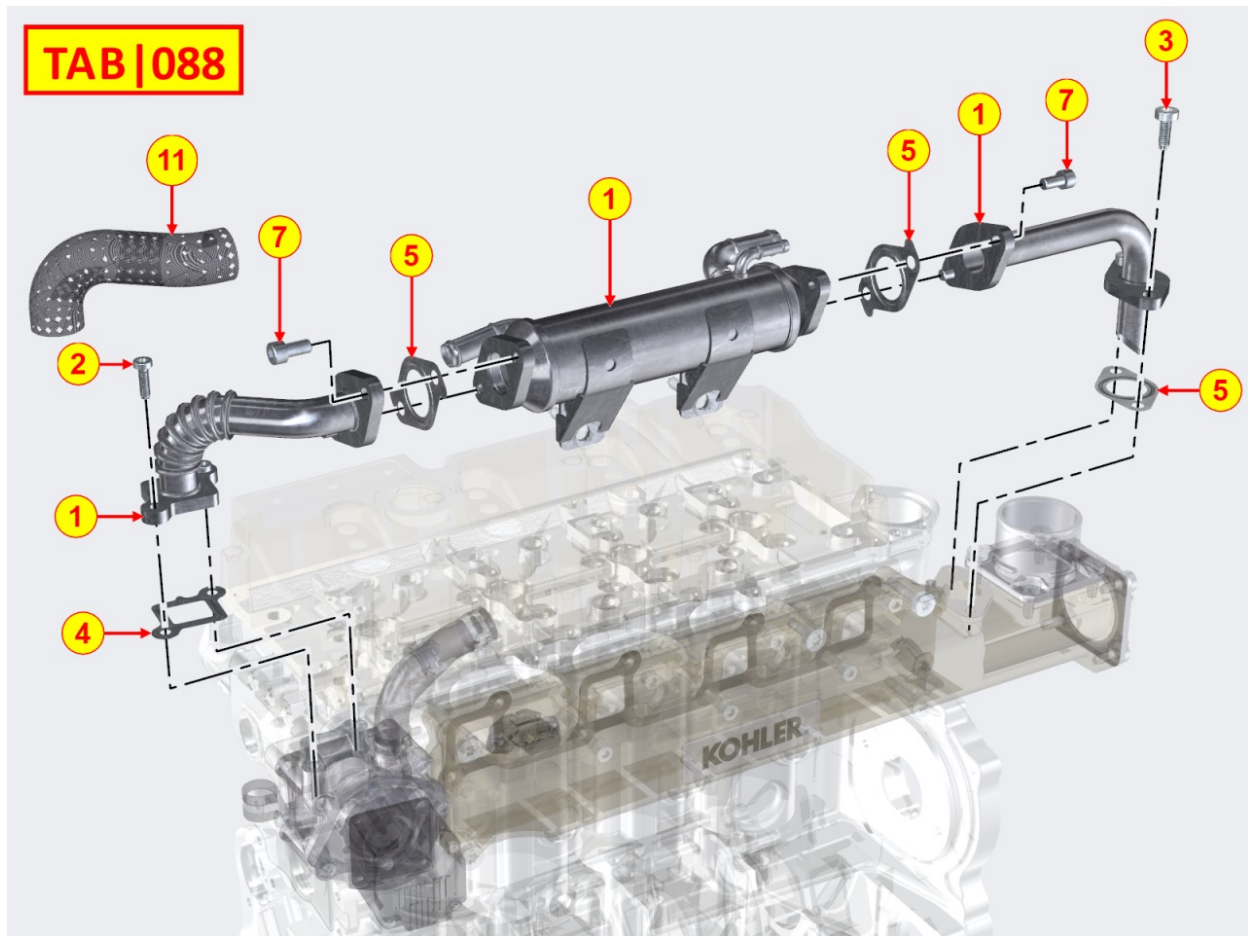

8088700150 - EGR SYSTEM

Pos	Kit	Included In	Code	Description	Qty	Old Code	Tech. Info
1	A		ED0048968260-S	ASSEMBLY	1		
2			ED0097610460-S	SELF-TAPPING SCREW	2		
3			ED0097610480-S	SELF-TAPPING SCREW	2		
4		(A)	ED0047600580-S	GASKET	1		
5		(A)	ED0047600540-S	GASKET	3		
7		(A)	ED0097320740-S	ALLEN SCREW	4		
11			ED0043401050-S	SHEAT	1