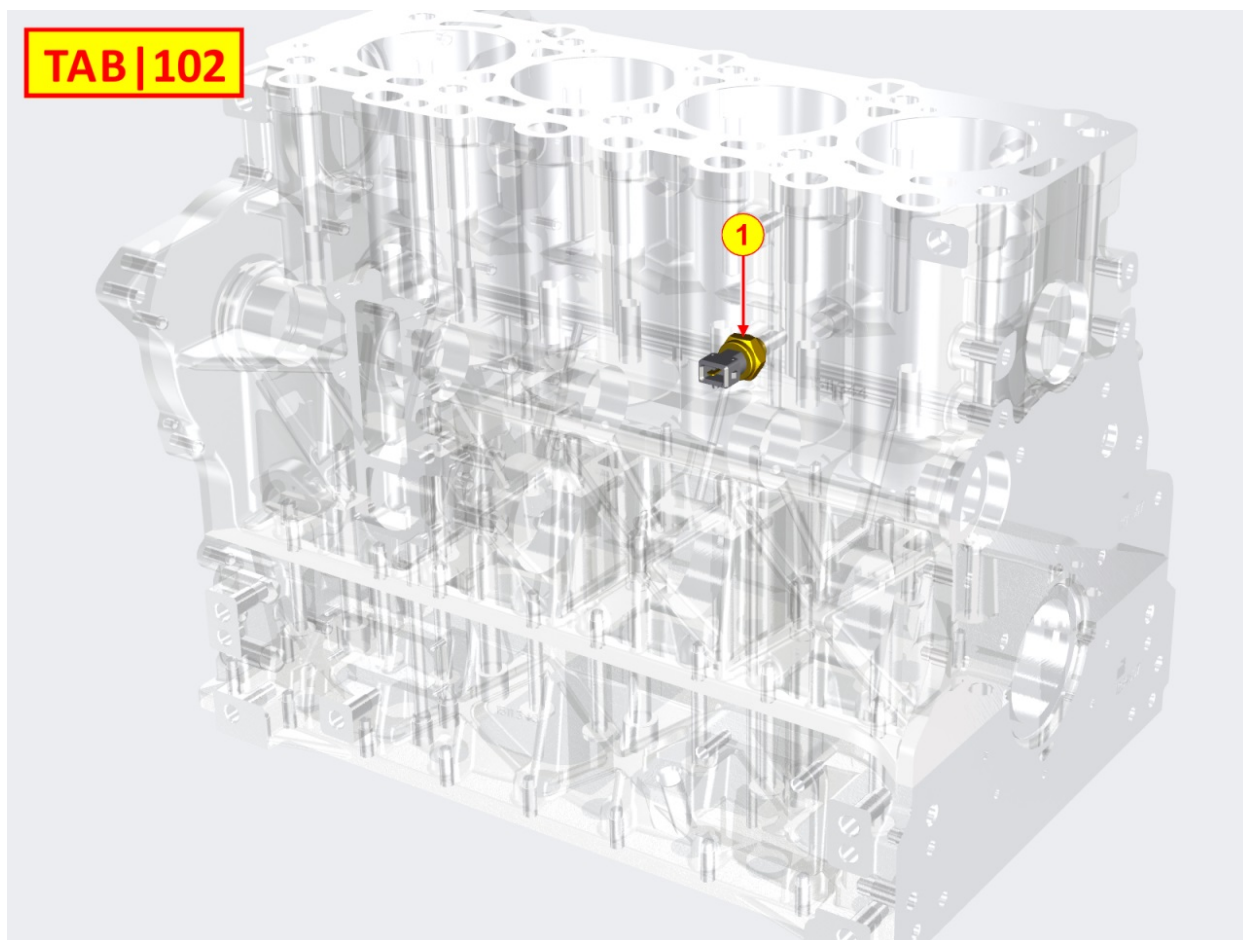

8102700070 - OIL PRESSURE SWITCH

Pos	Kit	Included In	Code	Description	Qty	Old Code	Tech. Info
1			ED0067451010-S	PRESSURE SWITCH	1