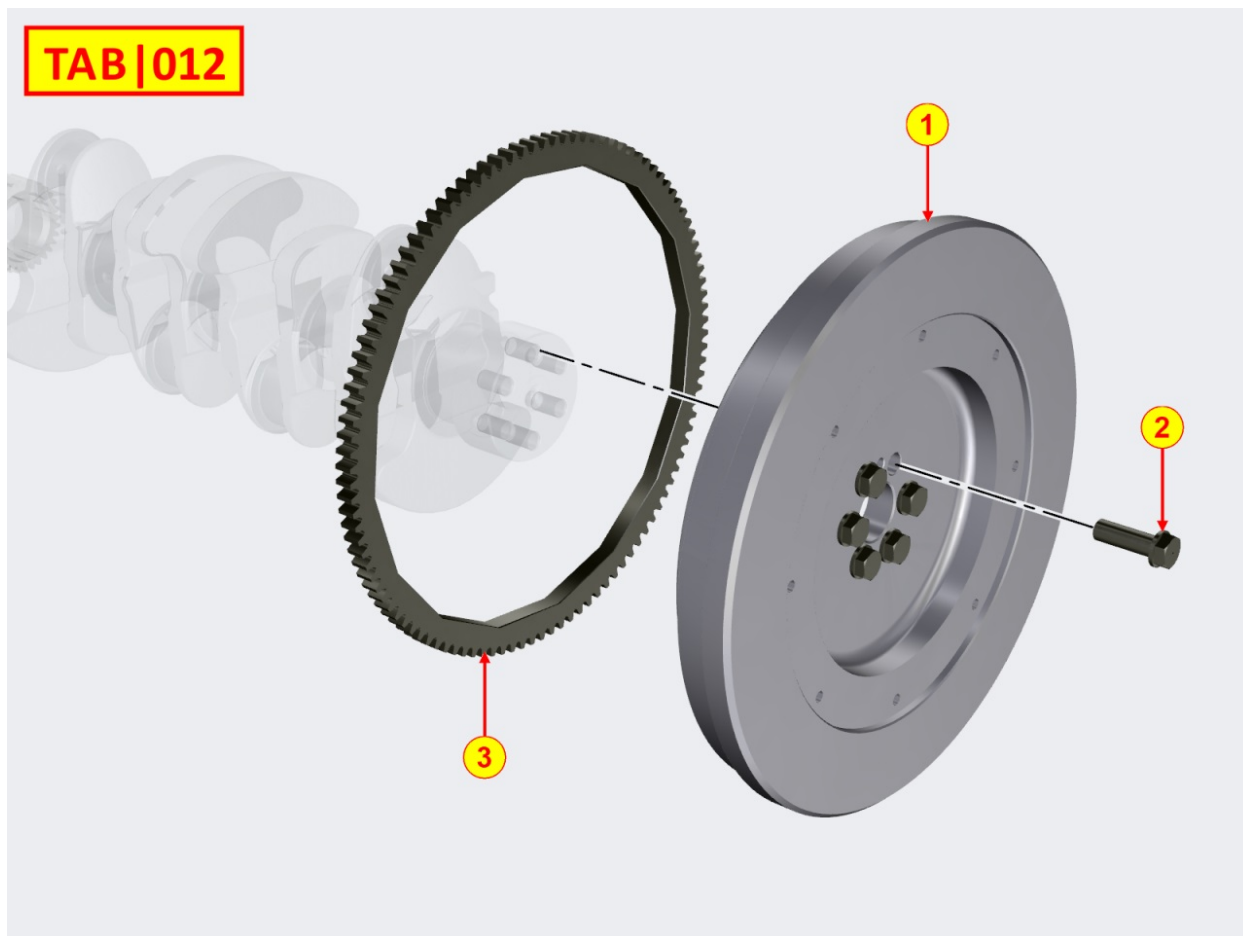

8012700030 - FLYWHEEL

Pos	Kit	Included In	Code	Description	Qty	Old Code	Tech. Info
1	A		ED0098816860-S	FLYWHEEL	1		
2			ED0018620890-S	BOLT	6		
3		(A)	ED0028162450-S	RING GEAR	1