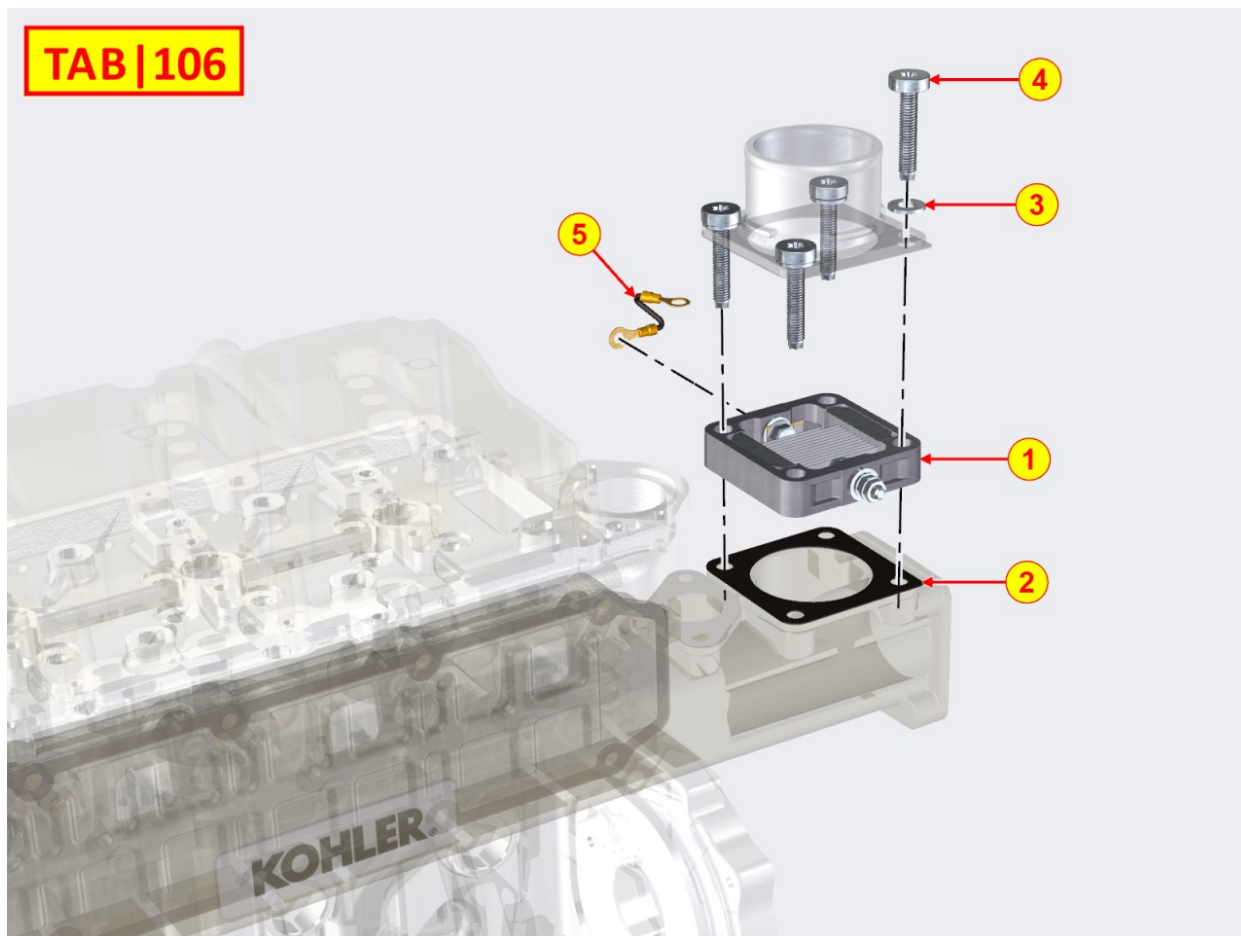

8106700060 - GLOW PLUGS / PRE-HEATING RELAY

Pos	Kit	Included In	Code	Description	Qty	Old Code	Tech. Info
1			ED0021001250-S	HEATER	1		
2			ED0048200150-S	GASKET	1		
3			ED0076250120-S	WASHER	4		
4			ED0097610500-S	SELF-TAPPING SCREW	4		
5			ED0021863770-S	CABLE	1		