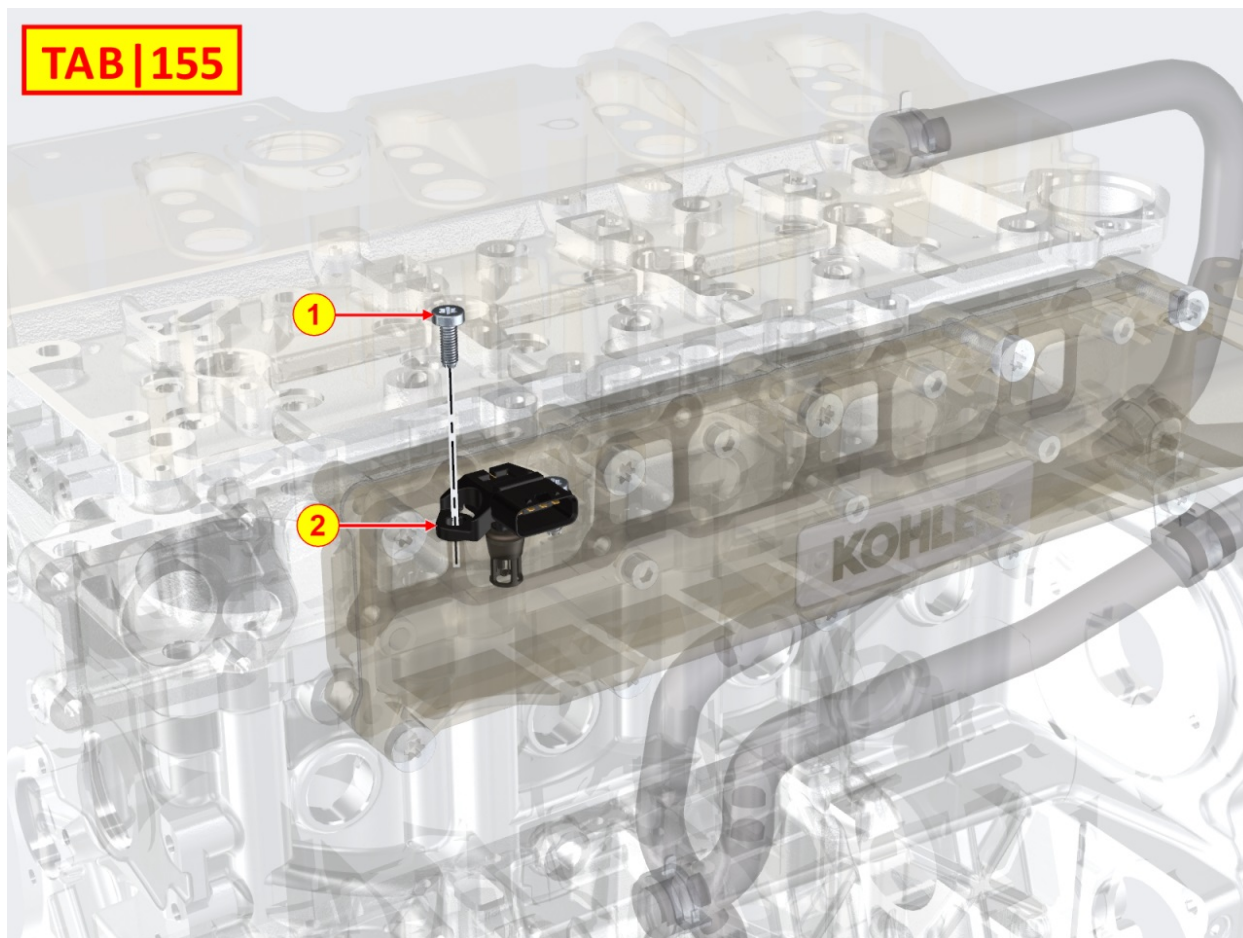

8155700010 - T-MAP SENSOR

Pos	Kit	Included In	Code	Description	Qty	Old Code	Tech. Info
1			ED0097610450-S	SELF-TAPPING SCREW	2		
2			ED0080891620-S	SENSOR	1