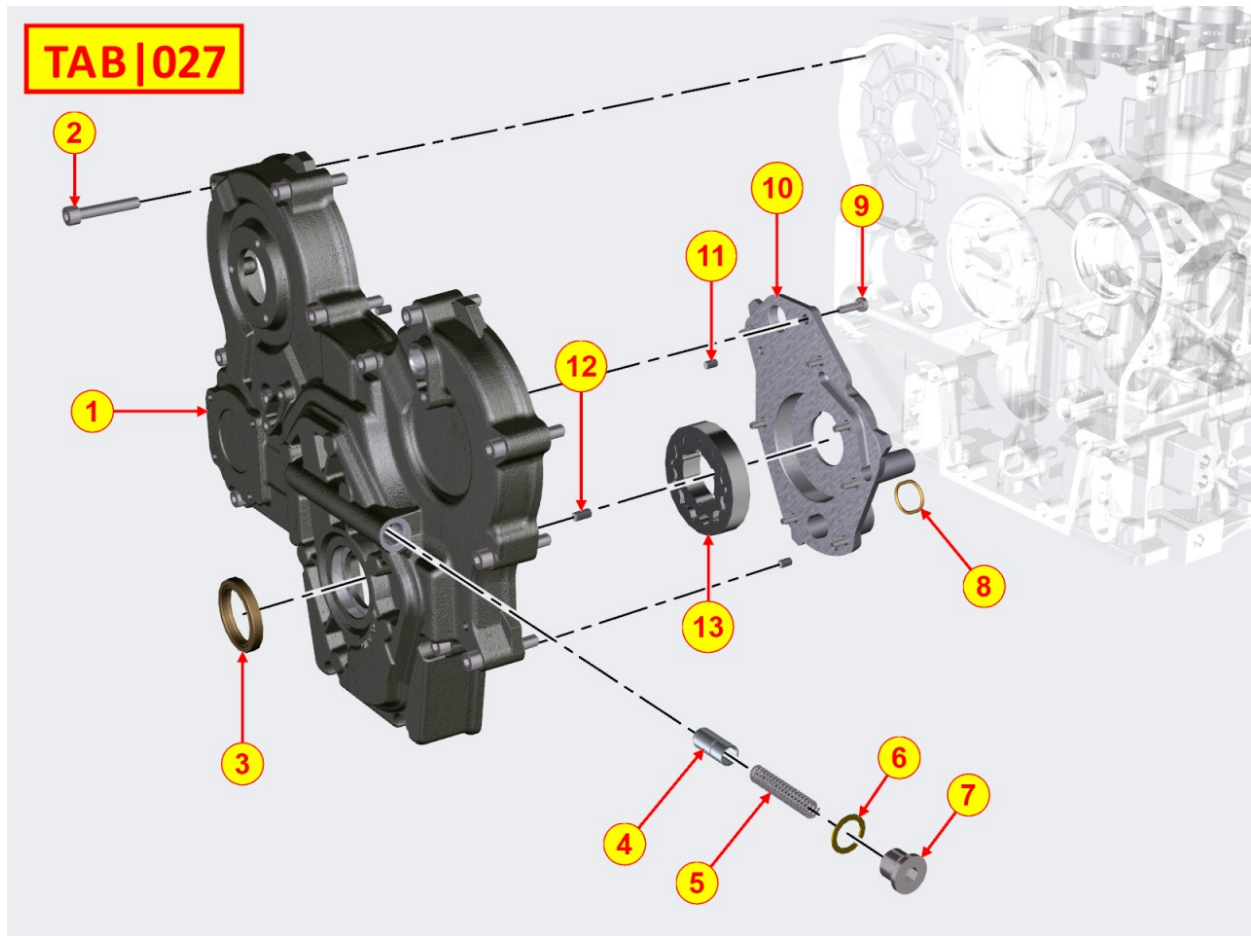

8027700200 - TIMING SYSTEM COVER

Pos	Kit	Included In	Code	Description	Qty	Old Code	Tech. Info
1	(A)		ED0066580390-S	DOOR	1		
2			ED0097300320-S	ALLEN SCREW	15		
3			ED0012135500-S	SEAL RING	1		
4	(A)		ED0064950840-S	PLUNGER	1		
5	(A)		ED0056250300-S	SPRING	1		
6	(A)		ED0046700190-S	COPPER WASHER D22X16.2 1	1		
7	(A)		ED0090150110-S	CAP	1		
8			ED0012000810-S	O-RING	1		
9	(A)			POS. 1			
10	(A)			POS. 1			
11	(A)			POS. 1			
12			ED0084000200-S	PIN	2		
13	(A)			POS. 1