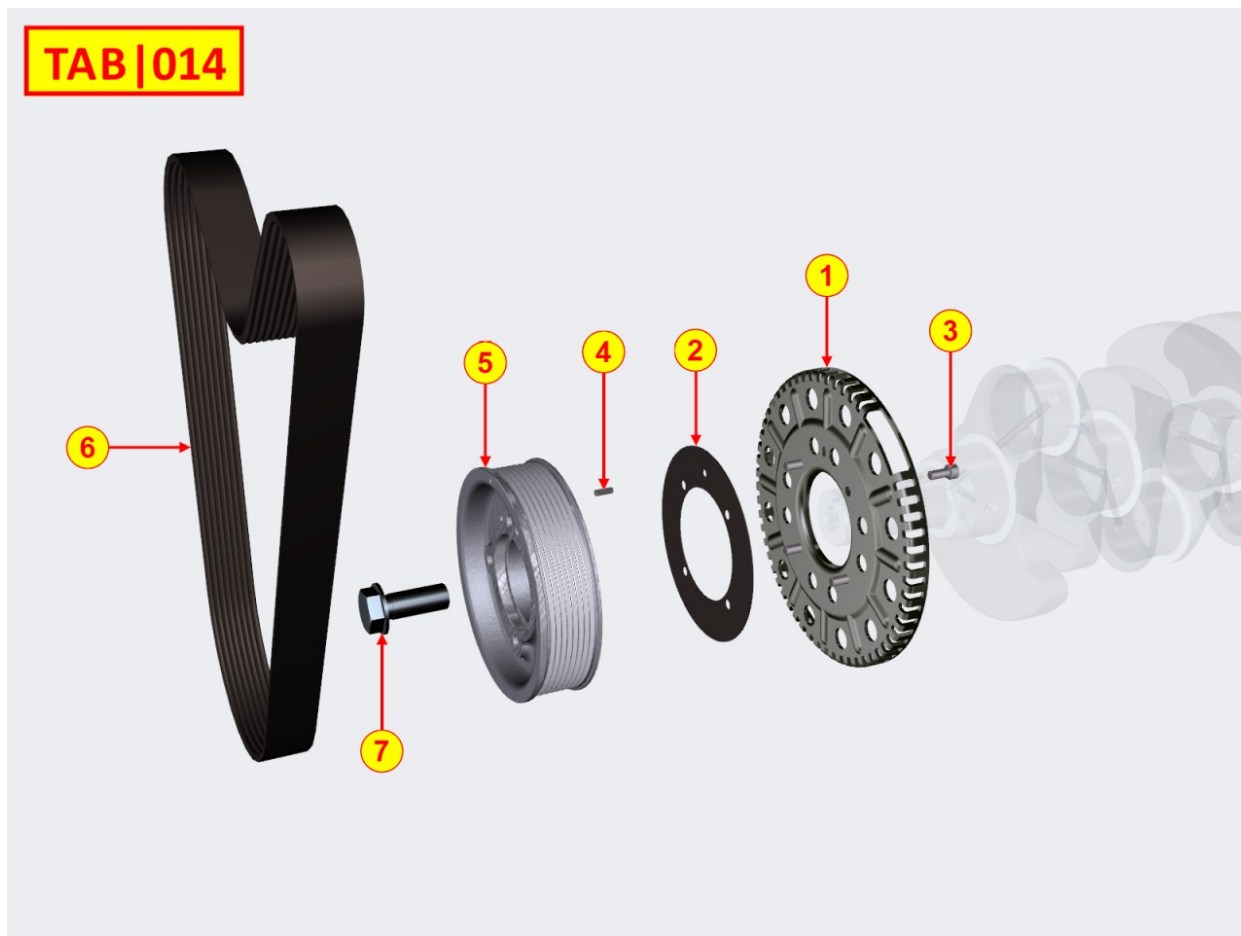

8011700150 - PISTON / CONNECTING ROD

Pos	Kit	Included In	Code	Description	Qty	Old Code	Tech. Info
1	A		ED0065020890-S	PISTON ASS.Y STANDARD KDI TCR	4		
1	A		ED0065025900-S	PISTON ASSY +0,2MM."R" KDI TCR	1		
2		(A)	ED0082112900-S	RINGS SET STANDARD KDI TCR	4		
3		(A)	ED0084801220-S	PISTON PIN	4		
4		(A)	ED0011750970-S	RING	8		
5	B		ED0015263150-S	CONNECTING ROD	4		
6			ED0016401550-S	CONN. ROD BEARING STANDARD KDI	3/4		
7		(B)	ED0017801810-S	BOLT	6/8		
8		(B)	ED0016300580-S	CONROD SMALL END BUSH	3/4		

8012700030 - FLYWHEEL

Pos	Kit	Included In	Code	Description	Qty	Old Code	Tech. Info
1	A		ED0098816860-S	FLYWHEEL	1		
2			ED0018620890-S	BOLT	6		
3		(A)	ED0028162450-S	RING GEAR	1		

8014700110 - PULLEYS / BELT