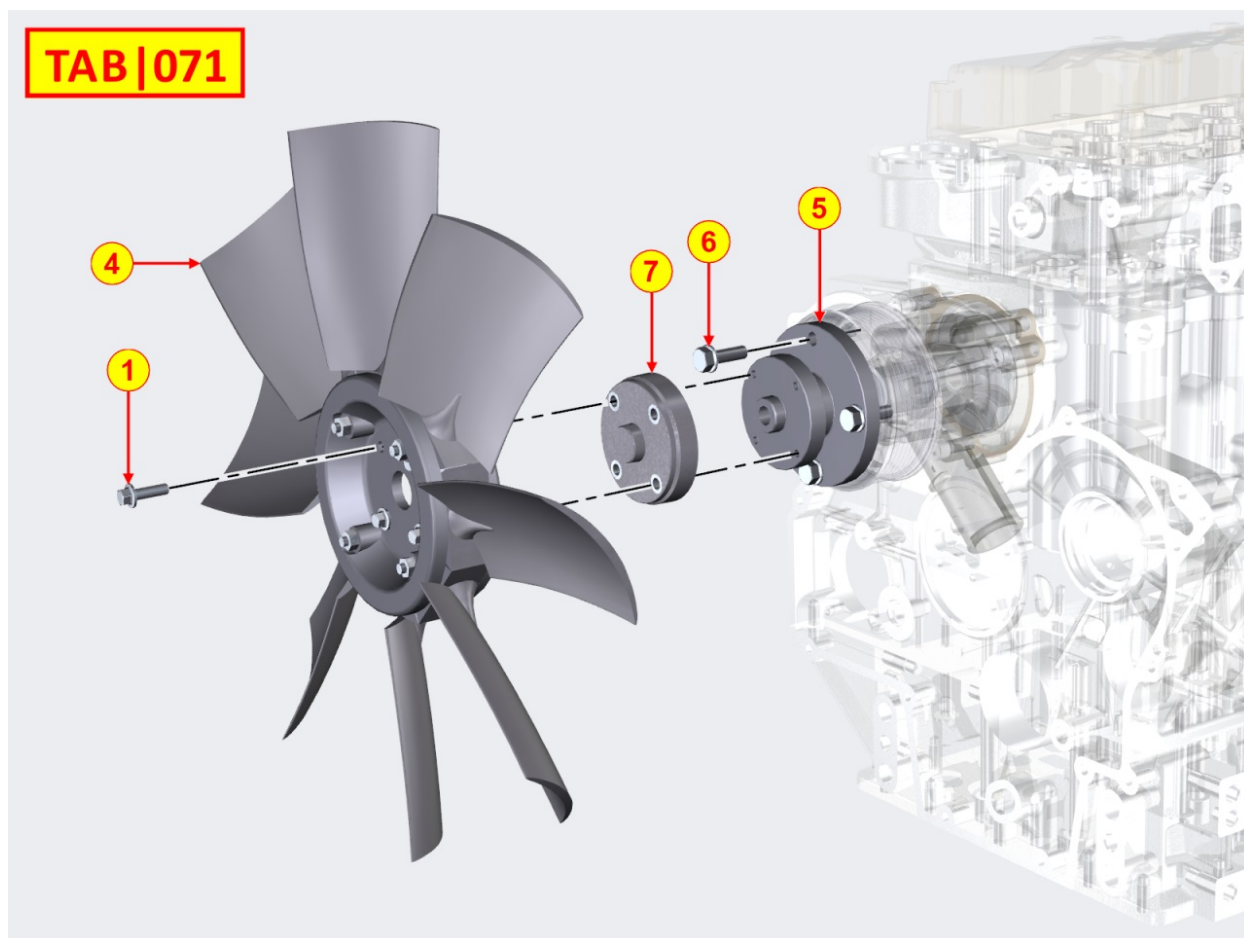

8071700170 - COOLING FAN

TAB | 071

Pos	Kit	Included In	Code	Description	Qty	Old Code	Tech. Info
1			ED0017601470-S	BOLT	4		
4			ED0097180130-S	FAN	1		
5			ED0035276880-S	SPACER	1		
6			ED0017701560-S	BOLT	4		
7			ED0038551580-S	FLANGE	1