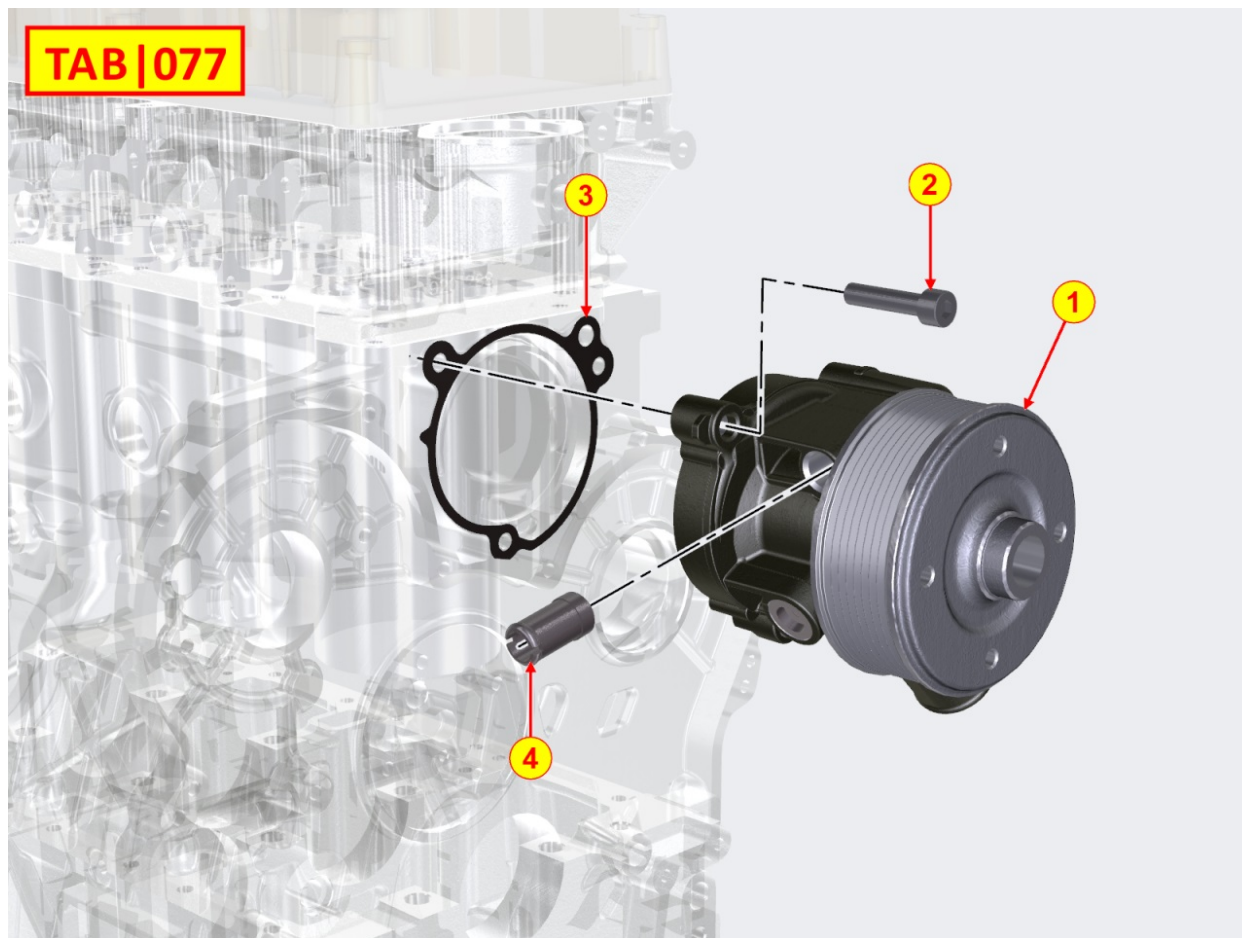

8077700200 - COOLANT PUMP

Pos	Kit	Included In	Code	Description	Qty	Old Code	Tech. Info
1	A		ED0065845690-S	WATER PUMP	1		
2			ED0097320630-S	ALLEN SCREW	3		
3		(A)	ED0045802460-S	GASKET	1		
4			ED0072850010-S	JOINT	1