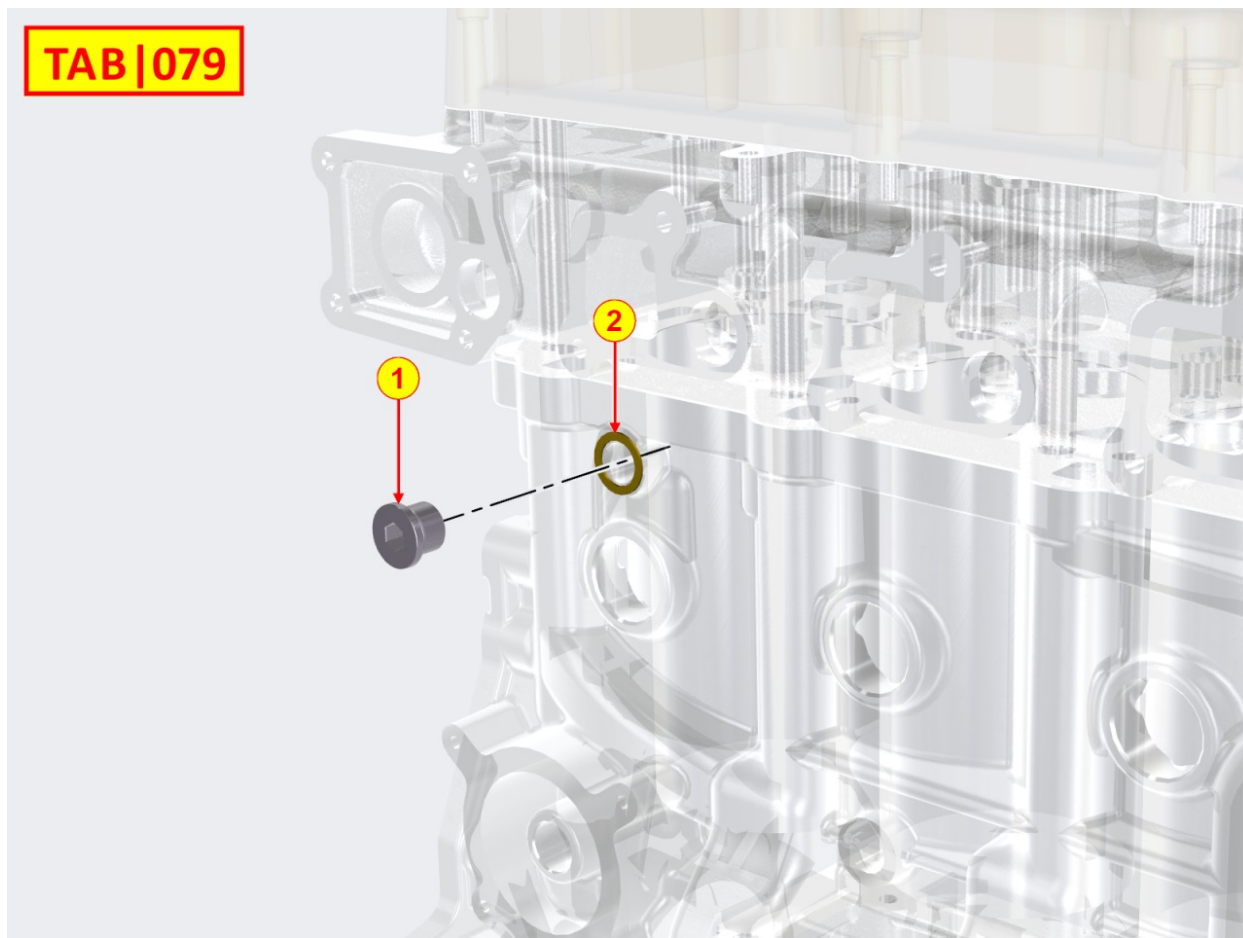

8079700010 - FITTING FOR CAB HEATING

Pos	Kit	Included In	Code	Description	Qty	Old Code	Tech. Info
1			ED0090400310-S	CAP	1		
2			ED0046700190-S	COPPER WASHER D22X16.2 1	1