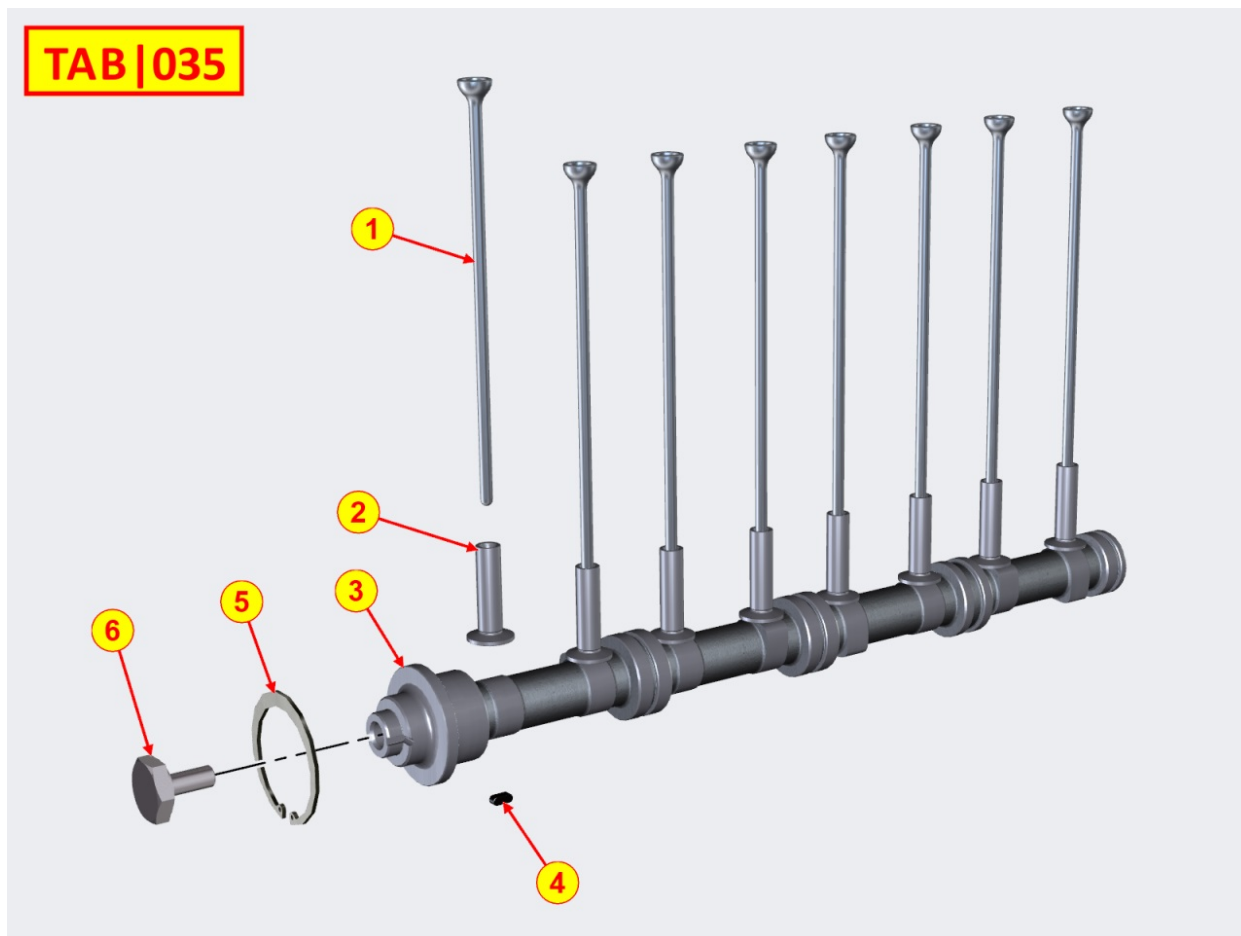

8035700250 - CAMSHAFT

Pos	Kit	Included In	Code	Description	Qty	Old Code	Tech. Info
1			ED0014100010-S	PUSHROD	8		
2			ED0072151870-S	TAPPET	8		
3			ED0010100390-S	CAMSHAFT	1		
4			ED0022000020-S	KEY	1		
5			ED0012400570-S	SNAP RING	1		
6			ED0017801040-S	BOLT	1