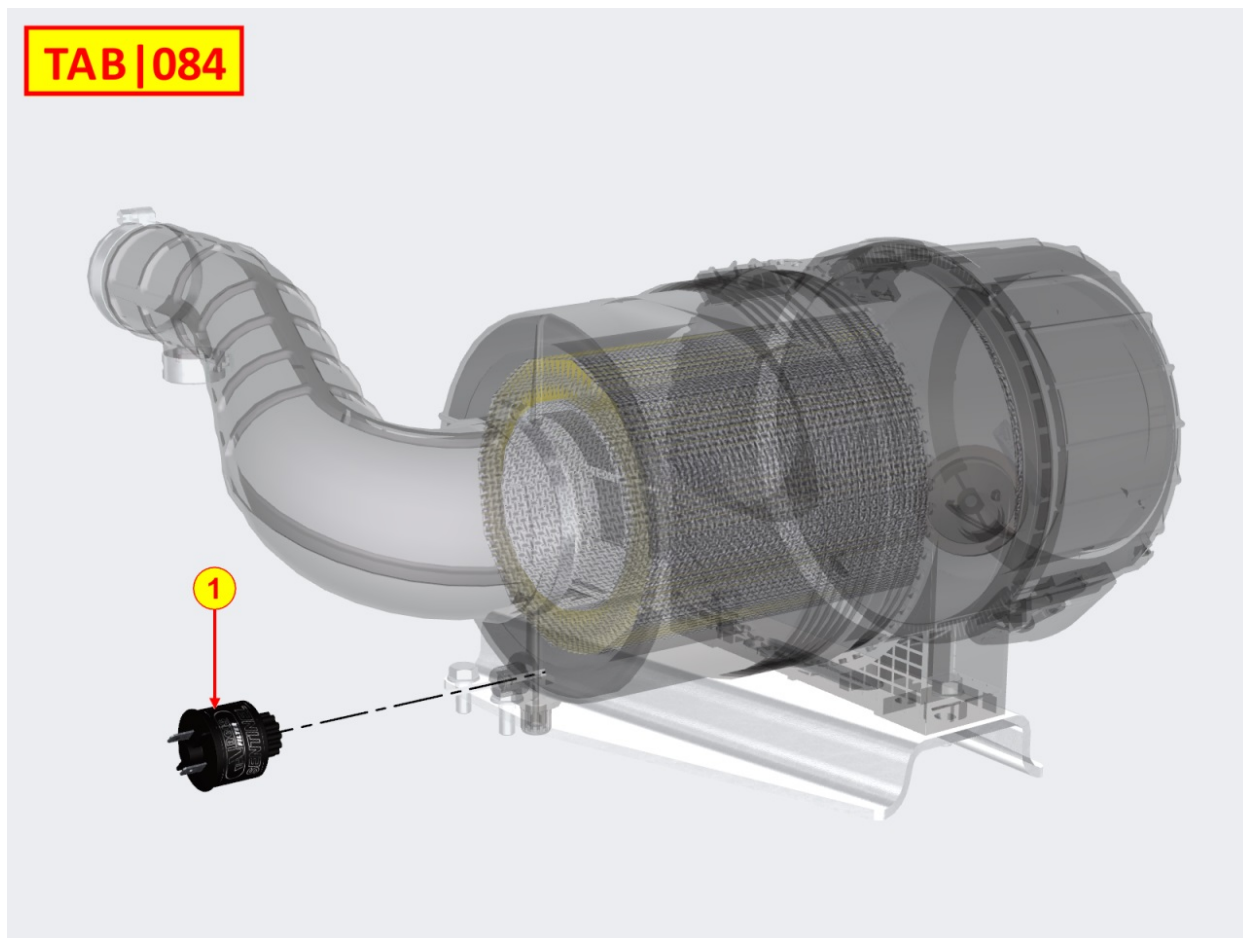

8084700010 - AIR FILTER DUST INDICATOR

Pos	Kit	Included In	Code	Description	Qty	Old Code	Tech. Info
1			ED0083450740-S	WARNING LIGHT	1