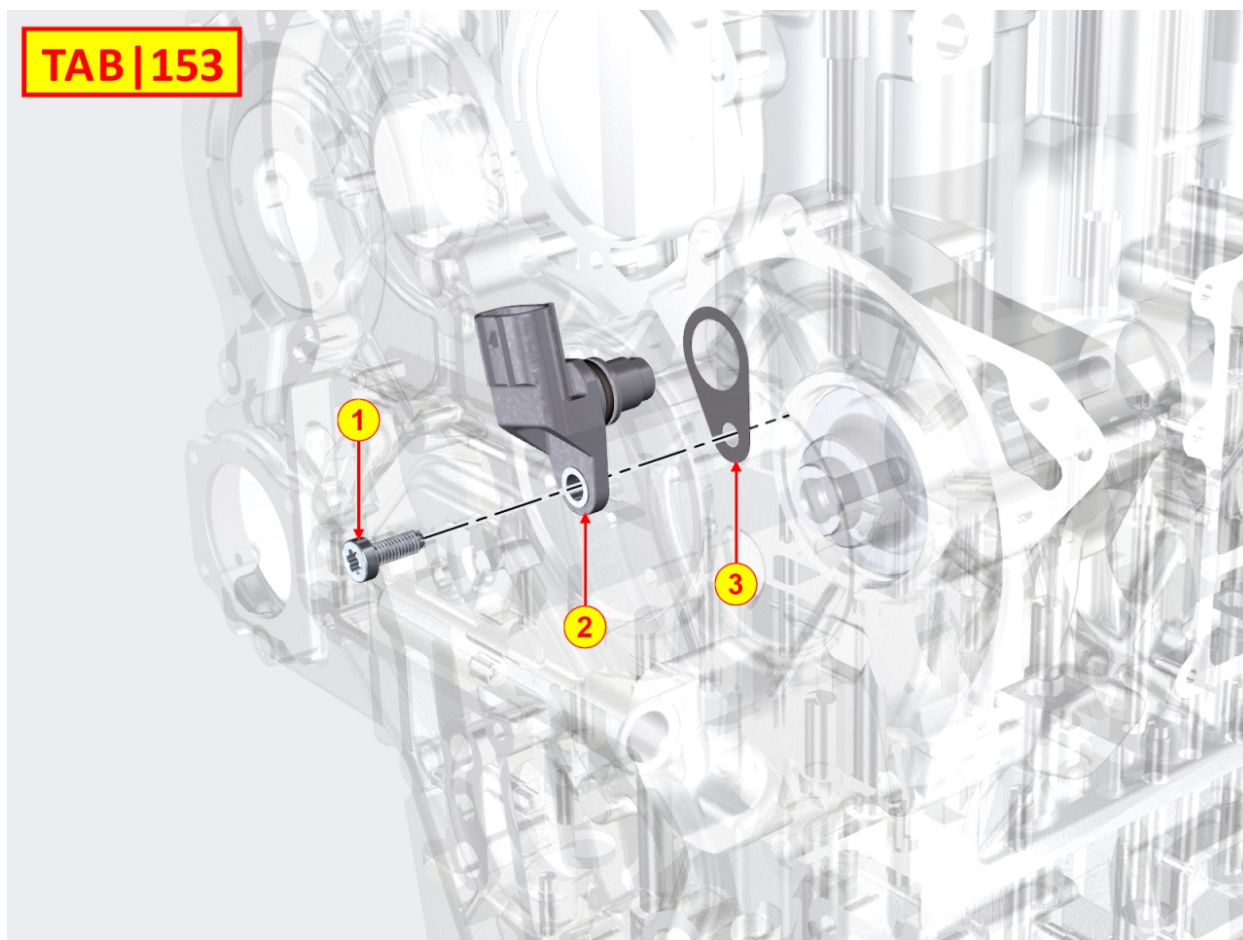

8153700020 - PHASE SENSOR

Pos	Kit	Included In	Code	Description	Qty	Old Code	Tech. Info
1			ED0097610460-S	SELF-TAPPING SCREW	1		
2			ED0080891730-S	SENSOR	1		
3			ED0051511380-S	SHEET METAL	1