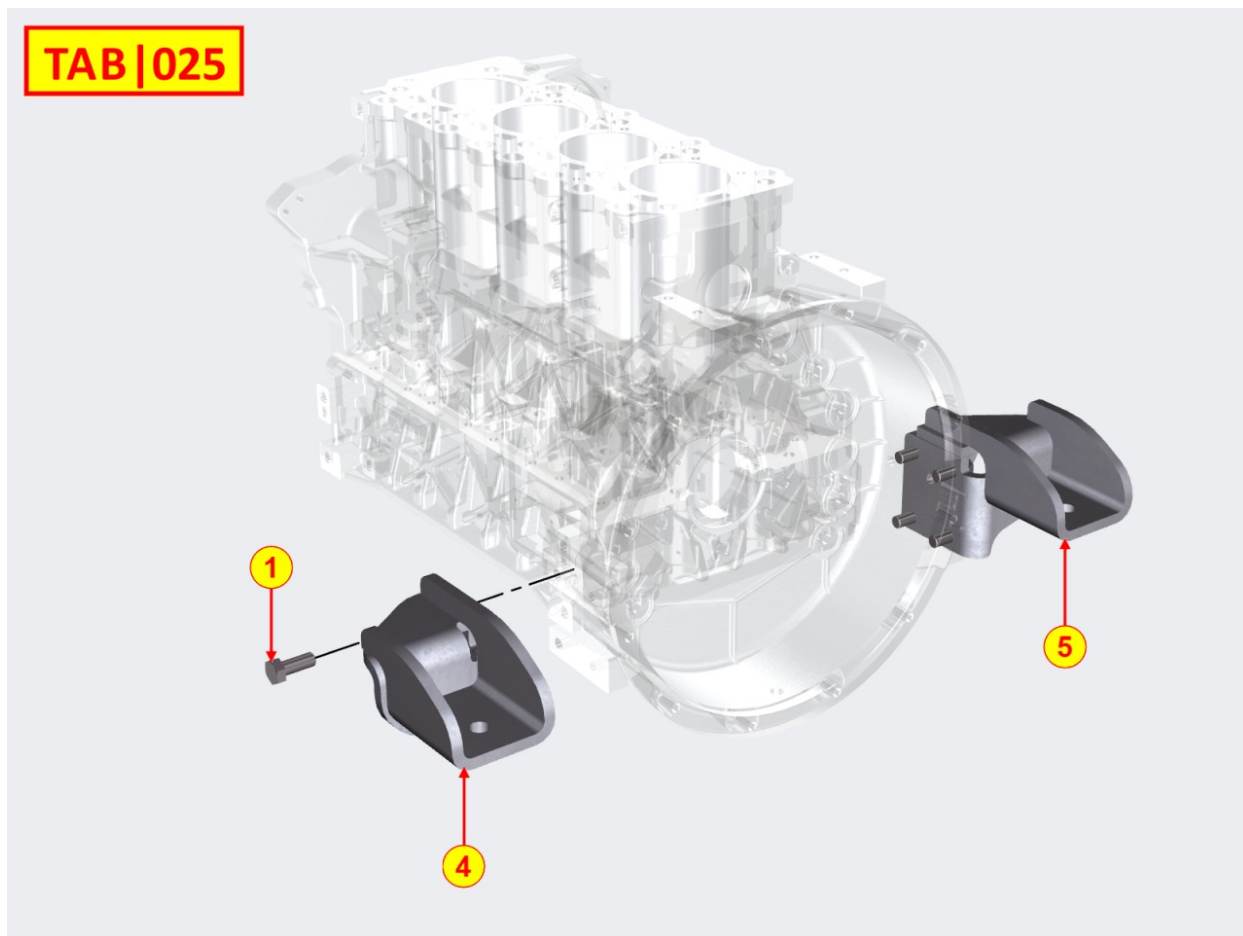

8025700070 - ENGINE MOUNTS

Pos	Kit	Included In	Code	Description	Qty	Old Code	Tech. Info
1			ED0017900200-S	BOLT	8		
4			ED0064295770-S	ENGINE MOUNT	1		
5			ED0064295760-S	ENGINE MOUNT	1		
9			ED0017900240-S	BOLT	4