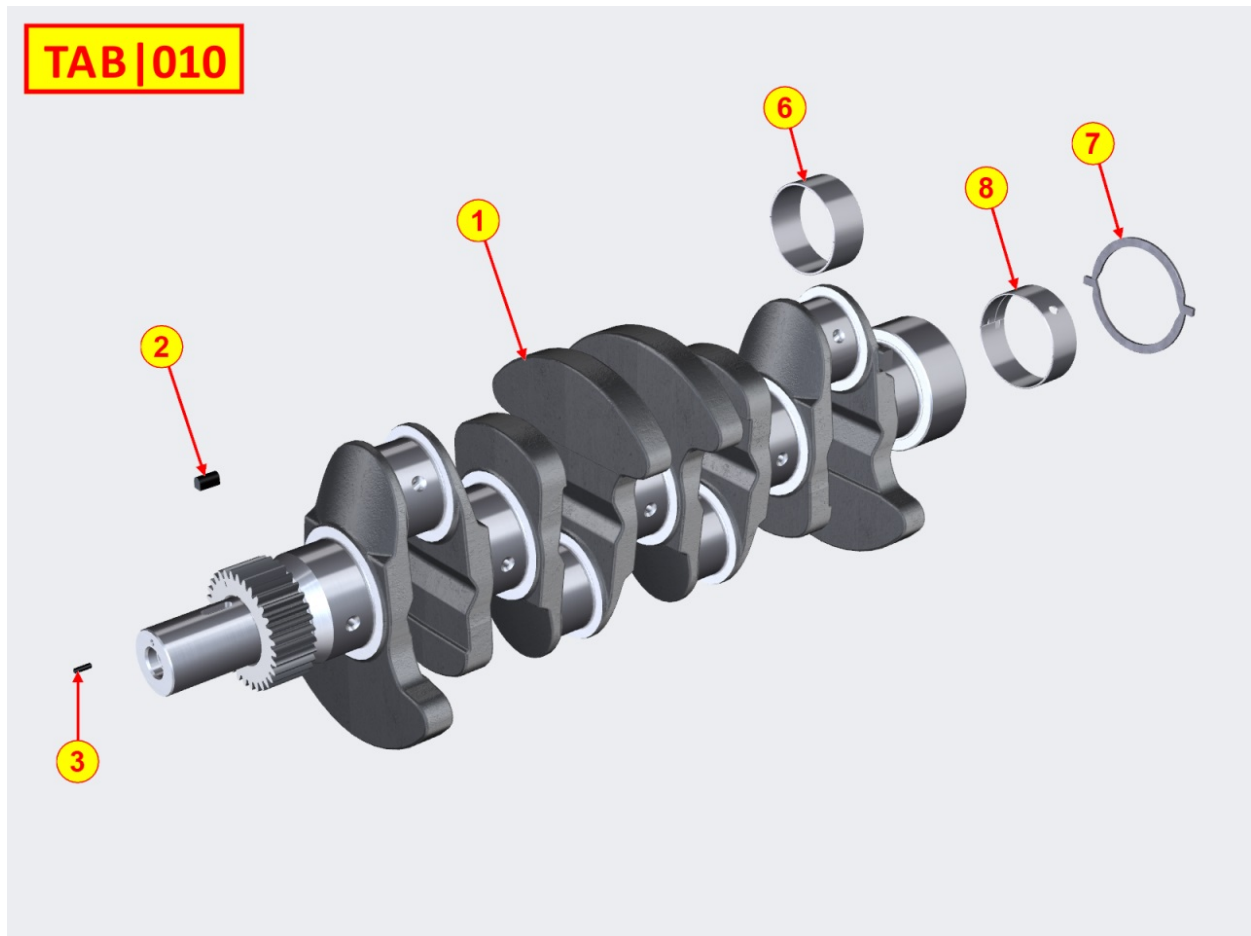

8010700060 - CRANKSHAFT

Pos	Kit	Included In	Code	Description	Qty	Old Code	Tech. Info
1	A		ED0010508860-S	CRANKSHAFT	1		
2		(A)	ED0022801550-S	KEY	1		
3		(A)	ED0084000480-S	PIN	1		
6		(A)		801170...0			
7		(A)		802070...0			
8		(A)		802070...0