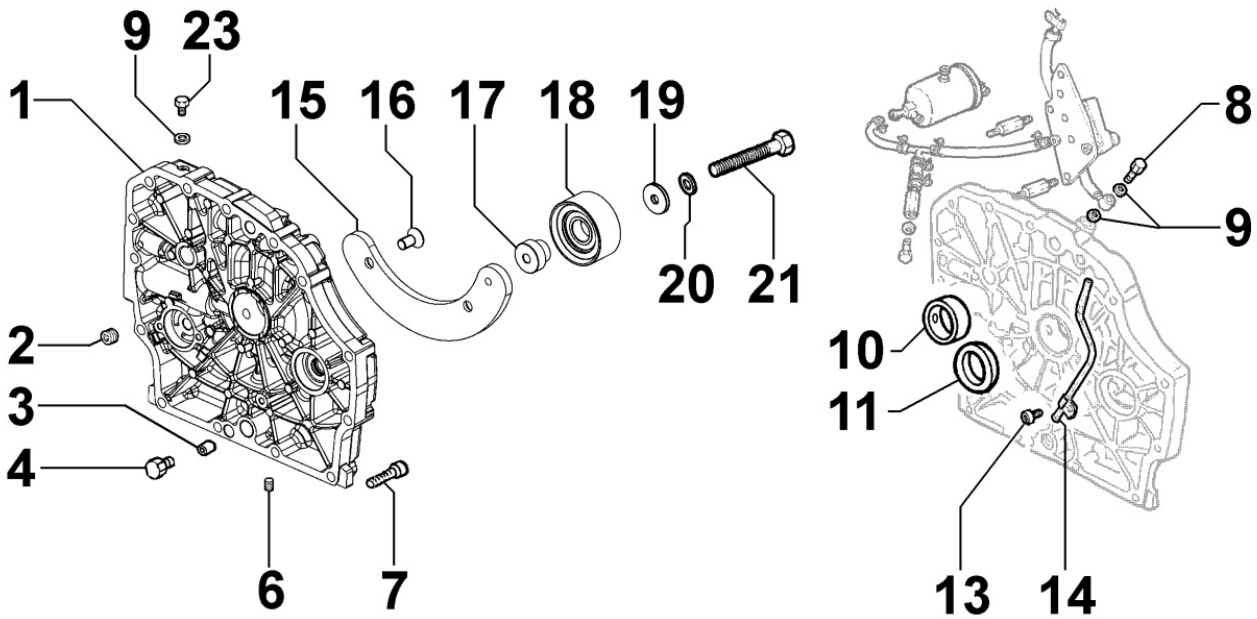

8021150040 - CYLINDER HEAD

Pos	Kit	Included In	Code	Description	Qty	Old Code	Tech. Info
1	A		ED0092008510-S	CYLINDER HEAD	1		▲
2			ED0076250610-S	WASHER	1		
3			ED0045350150-S	GASKET	2		
4			ED0018621460-S	BOLT	4		
5			ED0097320780-S	ALLEN SCREW	2		▲
6		(A)	ED0048452180-S	VALVE GUIDE INTAKE F	1		
7		(A)	ED0080001740-S	VALVE SEAT	1		
8			ED0047307350-S	HEAD GASKET 1MM	1		▲
8			ED0047307360-S	HEAD GASKET 1,1MM	1		▲
8			ED0047307370-S	HEAD GASKET	1		▲
8			ED0047307480-S	GASKET	1		▲
8			ED0047307490-S	GASKET	1		▲
8			ED0047307500-S	HEAD GASKET 15LD SP.1,2MM	1		▲
9			ED0076251300-S	WASHER	4		
10			ED0047755550-S	GASKET	1		
11			ED0019701400-S	BUSHING	2		
12		(A)	ED0080001750-S	VALVE SEAT	1		
13		(A)	ED0048452820-S	VALVE GUIDE EXHAUST	1		

8022150010 - HEAD COVER

Pos	Kit	Included In	Code	Description	Qty	Old Code	Tech. Info
0			ED0096930080-S	VALVE	1		
1	(A)		ED0021256600-S	ROCKER ARM COVER	1		
2		(A)	ED0098653200-S	THREAD FORMING SCREW M4X10 ZN	3		
2		(A)	ED0098201680-S	SCREW	3		
3		(A)	ED0027503110-S	COVER	1		
5		(A)	ED0076252700-S	WASHER	1		
6		(A)	ED0057551280-S	SPRING	1		
7		(A)	ED0096950220-S	VALVE	1		
8		(A)		POS. 1			
9		(A)	ED0059760040-S	SEPARATOR	1		
10		(A)	ED0051400230-S	SHEET METAL	1		
11		(A)	ED0098653210-S	THEAD FORMING M3,5X6TC CRS ZNB	5		
12			ED0044000970-S	GASKET	1		
13			ED0090320860-S	FILLER CAP	1		⚠
14			ED0012000820-S	O-RING	1		⚠
15			ED0097320160-S	ALLEN SCREW	3		

8024150010 - TIMING GEAR SIDE SUPPORT

Pos	Kit	Included In	Code	Description	Qty	Old Code	Tech. Info
1	A		ED0066459210-S	MACH. COVER COMPL. WITH PLUG	1		
3			ED0019703380-S	BUSHING	2		
6		(A)	ED0097651620-S	ALLEN SCREW	1		
7			ED0097300310-S	ALLEN SCREW	14		
9			ED0046700590-S	COPPER WASHER D14/10.2 1.	1		
10			ED0016111860-S	BEAR.-1.00	1		
10			ED0016111800-S	BEARING 0.25 FOR 15LD350	1		
10			ED0016111810-S	BEAR.-0.50	1		
10		(A)	ED0016111850-S	BEAR.STAND.	1		
11			ED0012133450-S	SEAL RING	1		
22			ED0089650480-S	CAP	1		