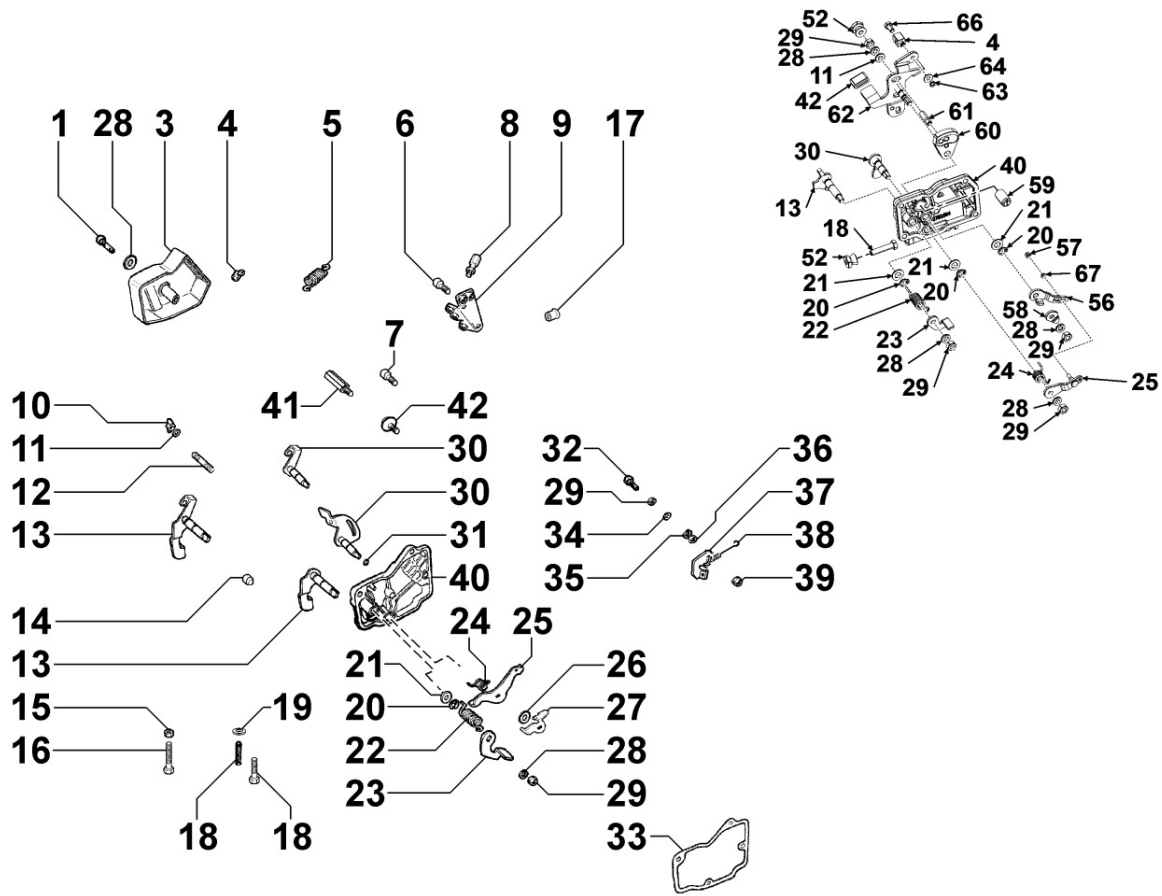

8051150060 - CONTROLS

Pos	Kit	Included In	Code	Description	Qty	Old Code	Tech. Info
6			ED0097300080-S	ALLEN SCREW	2		
6			ED0097300120-S	ALLEN SCREW	4		
9			ED0085101430-S	ANGLE BRACKET	1		
10			ED0032000020-S	NUT	1		
11			ED0076250070-S	WASHER	1		
12			ED0067600470-S	STUD	1		
15			ED0032401530-S	NUT	2		
16			ED0017600270-S	BOLT	1		
18			ED0017600290-S	BOLT	1		
20		(A)	ED0012400020-S	SNAP RING	2		
21		(A)	ED0076251050-S	WASHER	2		
22		(A)	ED0056000390-S	SPRING	1		
24		(A)	ED0056000380-S	SPRING	1		
28		(A)	ED0075650040-S	WASHER	2		
29		(A)	ED0032400080-S	NUT	2		
31		(A)	ED0012000410-S	O-RING	2		
33			ED0044311990-S	GASKET	1		
40	(A)		ED0027505660-S	COVER	1