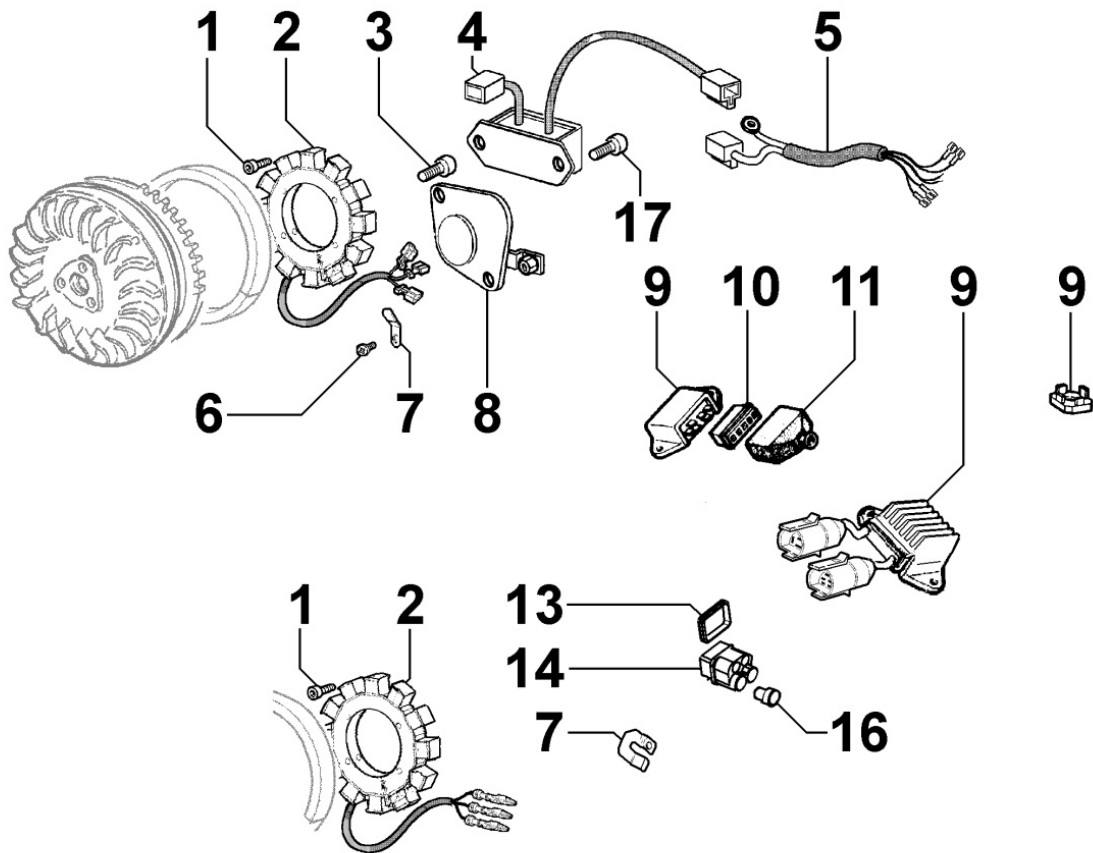

8100150020 - VOLTAGE ALTERNATOR

Pos	Kit	Included In	Code	Description	Qty	Old Code	Tech. Info
1			ED00992R0460-S	VITE/SCREW M.6X22 5931 8.8+ZN.B	3		
2			ED0085651130-S	STATOR	1		
6			ED0097901300-S	SCREW	1		
7			ED0062751540-S	PLATE	1		
9			ED0073624070-S	VOLTAGE REGULATOR 12V-30A	1		
11			ED0021450140-S	CAP	1