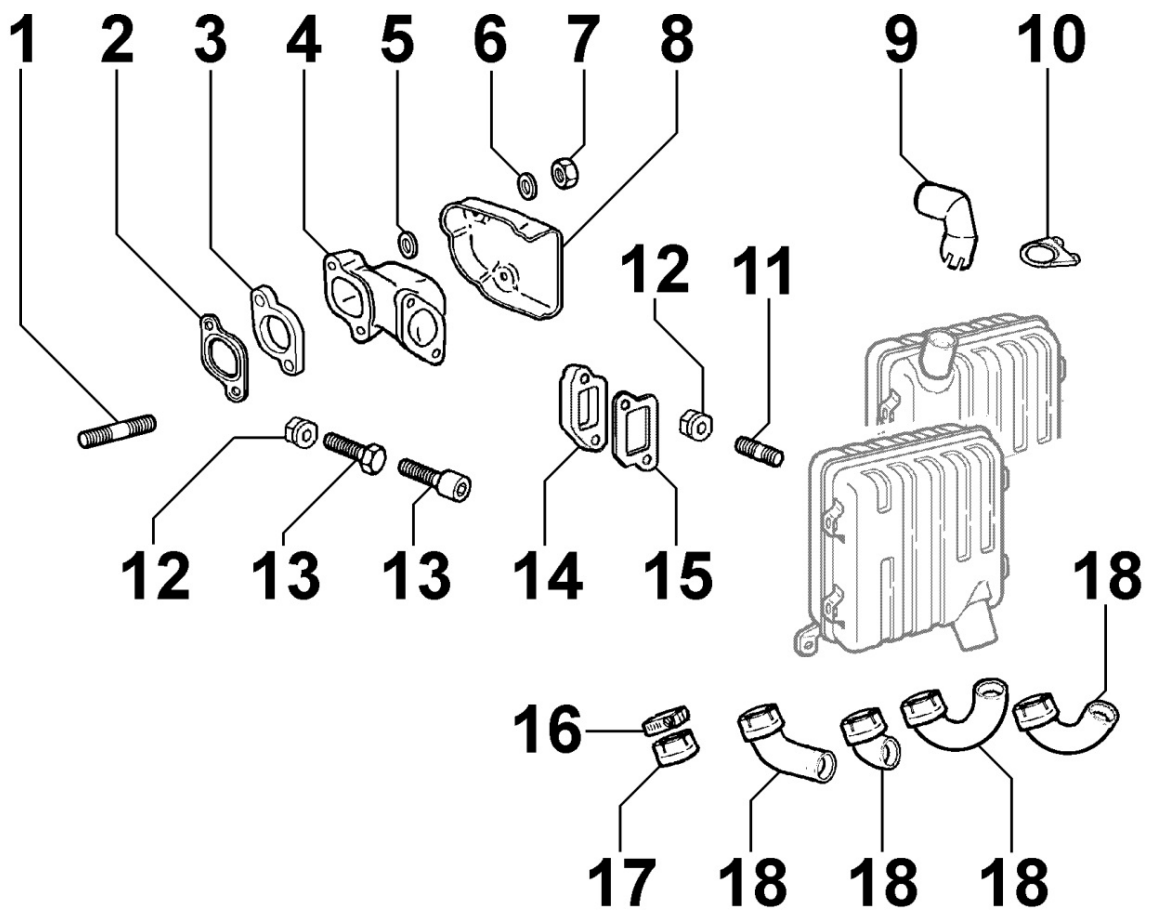

8087150020 - EXHAUST GAS ACCESSORIES

Pos	Kit	Included In	Code	Description	Qty	Old Code	Tech. Info
16			ED0036301940-S	CLAMP	1		
18			ED0091701270-S	PIPE END	1