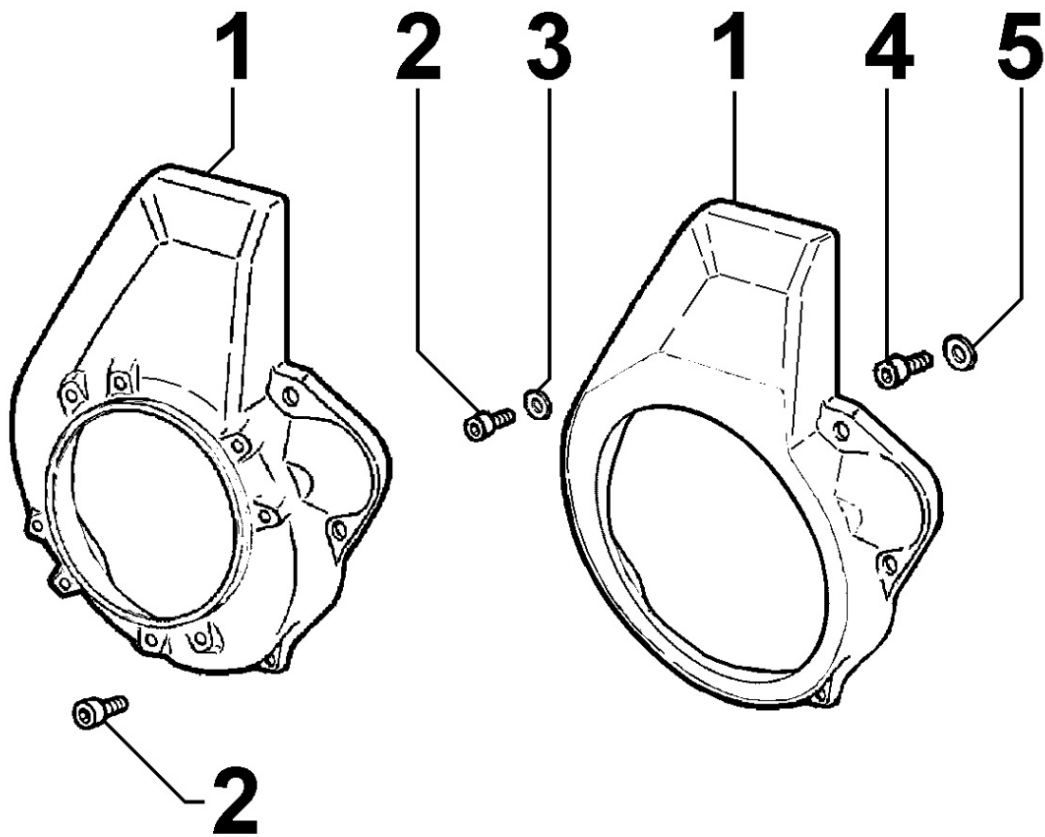

8070150020 - AIR SHROUD

Pos	Kit	Included In	Code	Description	Qty	Old Code	Tech. Info
1			ED0025695480-S	SHROUD	1		
2			ED0097320840-S	ALLEN SCREW	5