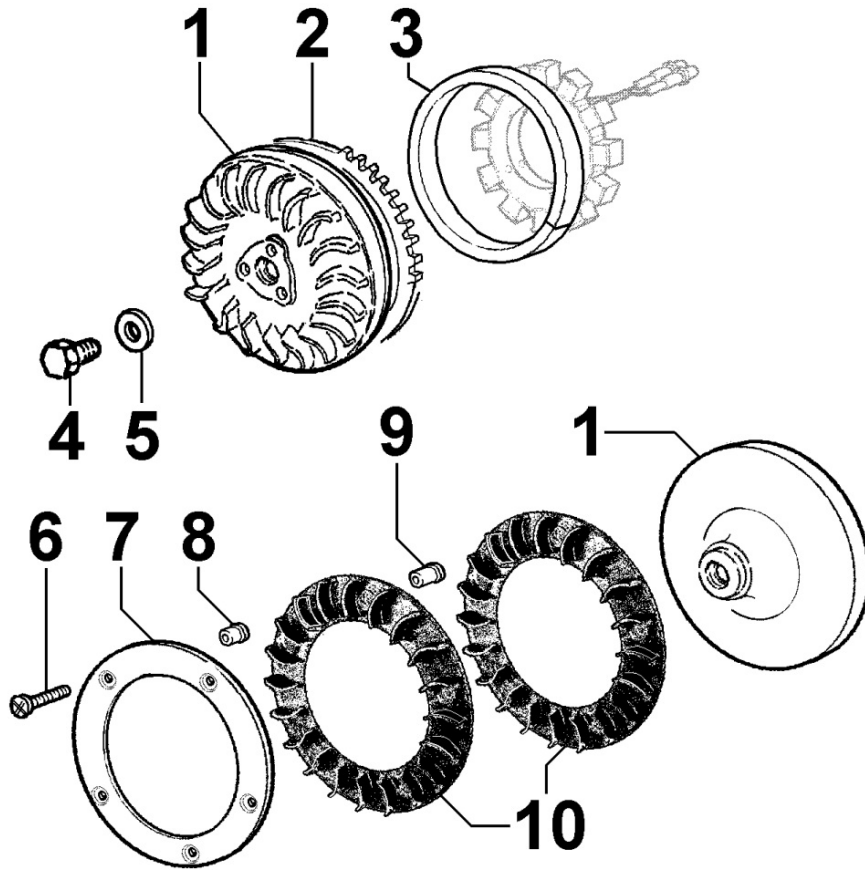

ED6C8210

Spare Parts Catalogue

15LD350

Update Date 21/02/2021

Print Date 01/03/2021

Tavola ricambi

Index	Description
8010150010	CRANKSHAFT
8011150030	PISTON / CONNECTING ROD
8012150050	FLYWHEEL
8020150130	CRANKCASE
8021150040	CYLINDER HEAD
8022150010	HEAD COVER
8024150010	TIMING GEAR SIDE SUPPORT
8030150380	INJECTION SYSTEM
8035150010	CAMSHAFT
8036150010	ROCKER ARMS / VALVES
8037150010	COMPRESSION RELEASE
8040150010	OIL PUMP
8042150030	OIL FILTER
8043150010	OIL DIPSTICK
8044150010	OIL PRESSURE VALVE
8050150200	SPEED GOVERNOR
8051150060	CONTROLS
8052150070	ELECTROVALVE
8061150040	FUEL FILTER
8062150010	FUEL FEED PUMP
8063150020	FUEL TANK
8064150330	FUEL LINES
8070150020	AIR SHROUD
8072150070	COOLING PLATES
8081150010	AIR FILTER
8086150360	EXHAUST LINE
8087150020	EXHAUST GAS ACCESSORIES
8100150020	VOLTAGE ALTERNATOR
8101150040	STARTING MOTOR
8102150010	OIL PRESSURE SWITCH
8110150020	STARTING
8120150020	RECOIL STARTING

8010150010 - CRANKSHAFT

Pos	Kit	Included In	Code	Description	Qty	Old Code	Tech. Info
1	A		ED0010508910-S	CRANKSHAFT	1		
2		(A)	ED0090801320-S	CAP	1		
3		(A)	ED0022800670-S	KEY	1		

8011150030 - PISTON / CONNECTING ROD

Pos	Kit	Included In	Code	Description	Qty	Old Code	Tech. Info
1		(B)	ED0082112390-S	PISTON RING SET	1		
1		(B)	ED0082112400-S	PIST.RING.SET+0.50 15LD350-400	1		
1		(B)	ED0082112410-S	RING SET +1.00	1		
2	(B)		ED0065014870-S	PISTON STD 15LD 350	1		
2	(B)		ED0065014880-S	PISTONE COMPL.+0,5 15LD350	1		
2	(B)		ED0065014890-S	PISTON +1	1		
3		(B)	ED0011600610-S	RING	2		
4		(B)	ED0084800980-S	PISTON PIN	1		
5	A		ED0015262040-S	CONNECTING ROD STD	1		
5	(A)		ED0015262050-S	CONNECTING ROD -0,25	1		
5	(A)		ED0015262060-S	CONNECTING ROD 0,50	1		
6		(A)	ED0017701010-S	BOLT	2		

8012150050 - FLYWHEEL

Pos	Kit	Included In	Code	Description	Qty	Old Code	Tech. Info
1	(B)		ED0098811970-S	FLYWHEEL	1		
2		(A) (B)	ED0028161020-S	RING GEAR	1		▲
3		(B)	ED0020020190-S	ROTOR	1		▲
4			ED0018000300-S	BOLT	1		
5			ED0076260430-S	WASHER	1		