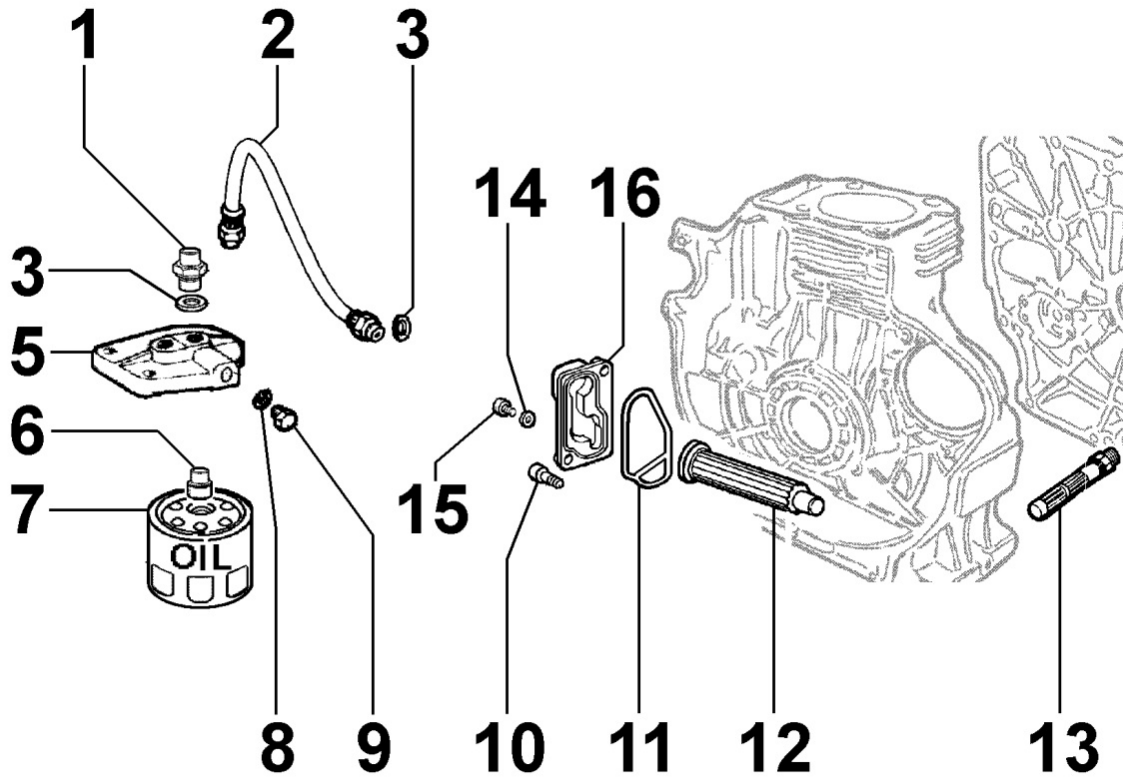

8042150030 - OIL FILTER

Pos	Kit	Included In	Code	Description	Qty	Old Code	Tech. Info
10			ED0097303010-S	ALLEN SCREW	2		
11			ED0012002340-S	O-RING	1		
12			ED0021751550-S	OIL FILTER CARTRIDGE	1	ED0021751290-S	
13			ED00395R0150-S	OIL FILTER RY	1		
16	(A)		ED0092201020-S	FILTER HEAD	1	ED0092200960-S