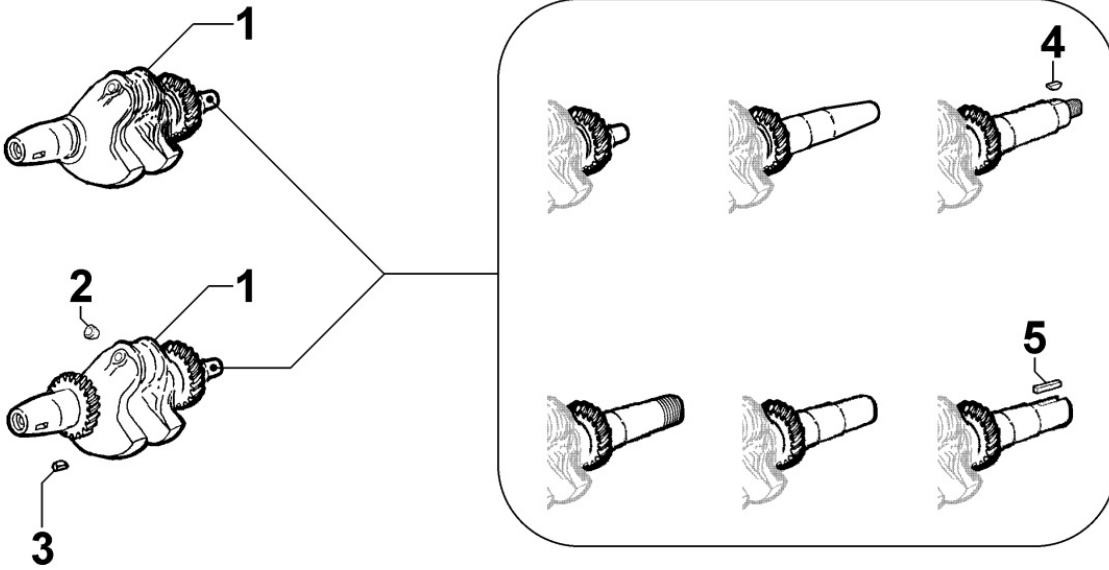

8010150010 - CRANKSHAFT

Pos	Kit	Included In	Code	Description	Qty	Old Code	Tech. Info
1	A		ED0010508910-S	CRANKSHAFT	1		
2		(A)	ED0090801320-S	CAP	1		
3		(A)	ED0022800670-S	KEY	1