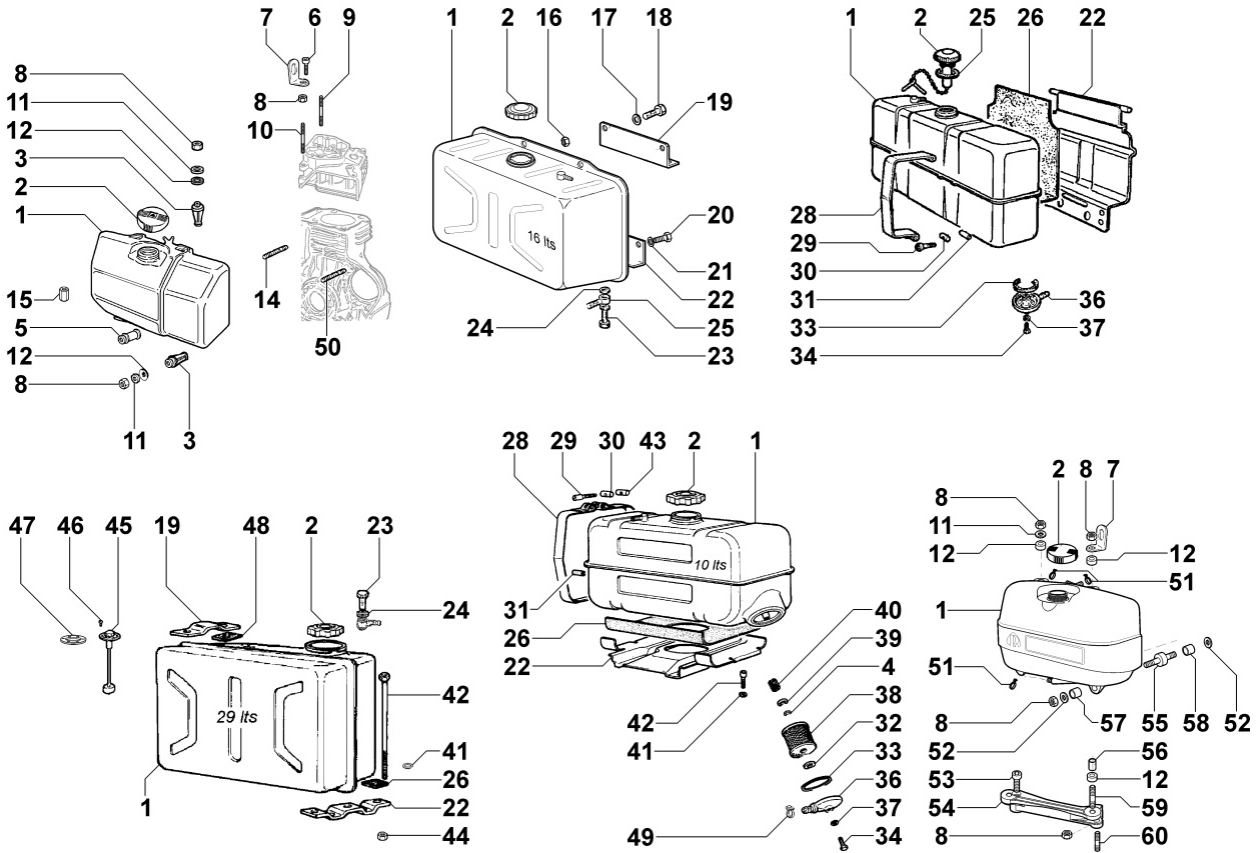

8063150020 - FUEL TANK

Pos	Kit	Included In	Code	Description	Qty	Old Code	Tech. Info
6			ED0097300240-S	ALLEN SCREW	2		
7			ED0085060030-S	ANGLE BRACKET	1