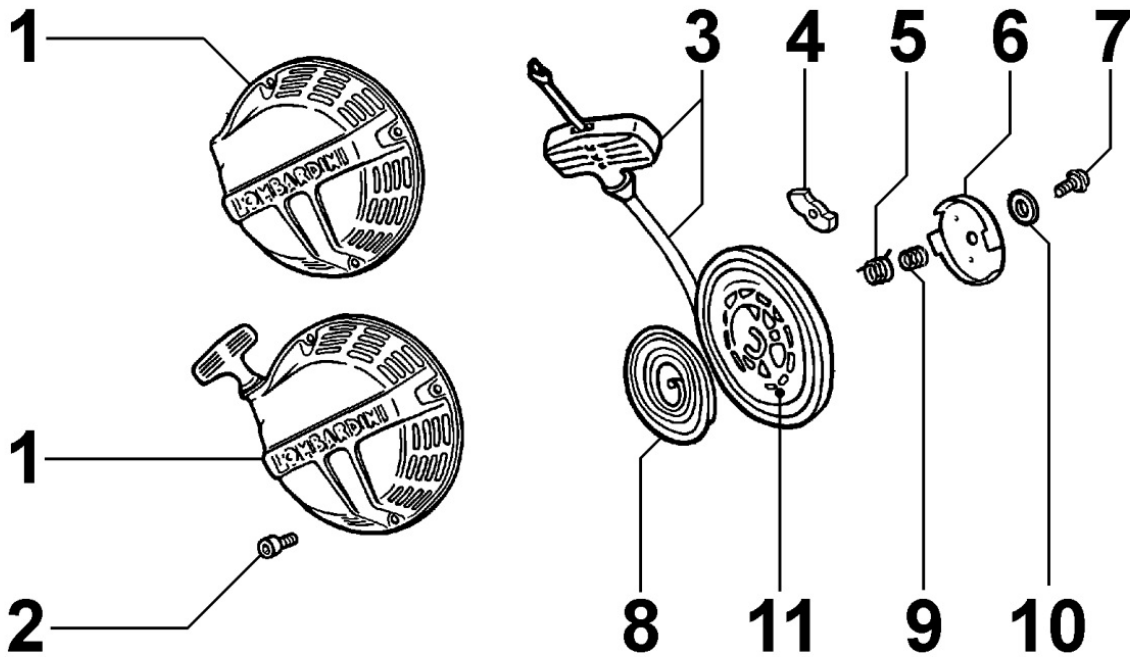

8120150020 - RECOIL STARTING

Pos	Kit	Included In	Code	Description	Qty	Old Code	Tech. Info
1	(A)		ED0014720580-S	RECOIL STARTER	1		
2			ED0097303090-S	ALLEN SCREW	4		
3		(A)	ED0049040380-S	HANDLE	1	ED0040550440-S	
3		(A)	ED0049040380-S	HANDLE	1	ED0049040390-S	
4		(A)	ED0050250970-S	RECOILTOOTH	2		
5		(A)	ED0056600660-S	SPRING	1		
6		(A)	ED0079800630-S	CUP	1		
7		(A)	ED0097303400-S	ALLEN SCREW	1		
8		(A)	ED0058015390-S	SPRING	1		
9		(A)	ED0055900260-S	SPRING	1		
10		(A)	ED0077011820-S	WASHER	1		
11		(A)	ED0071003770-S	PULEGGIA X AUTOAVV. DX E SX	1