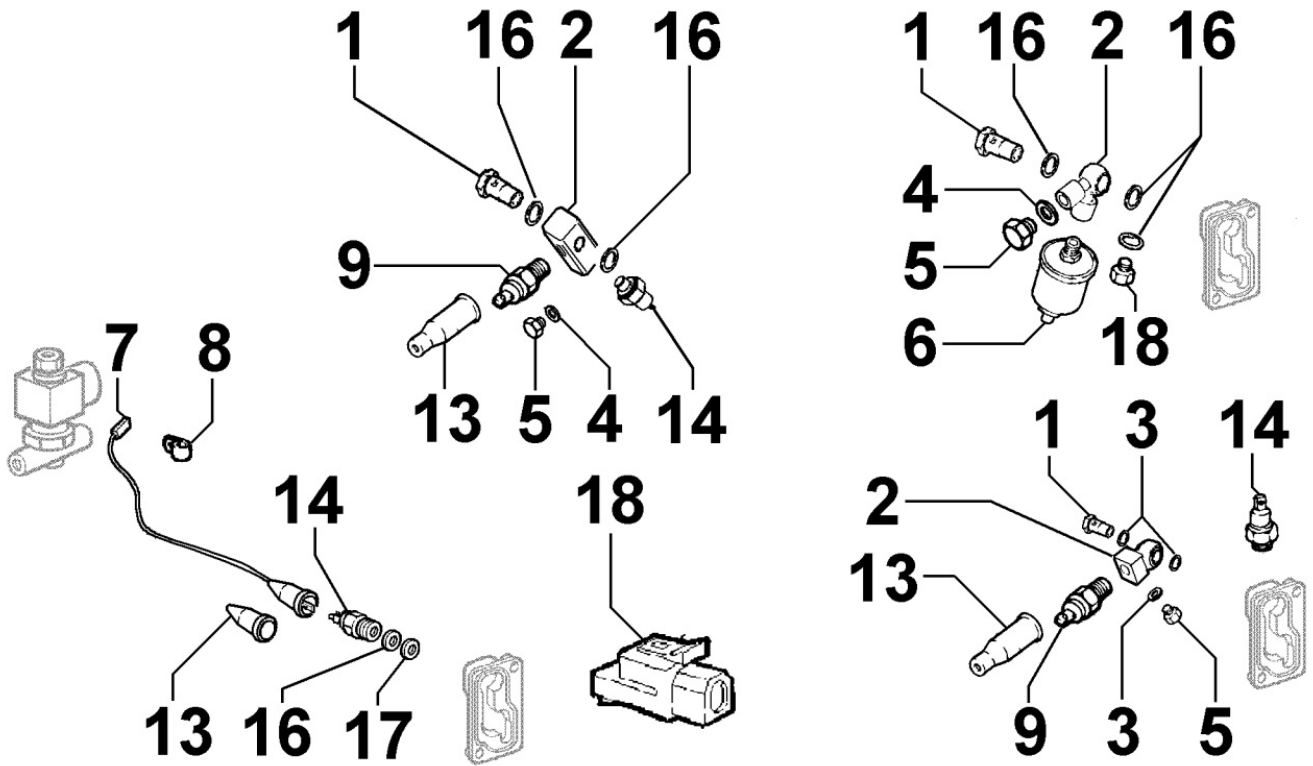

8102150010 - OIL PRESSURE SWITCH

Pos	Kit	Included In	Code	Description	Qty	Old Code	Tech. Info
14			ED0067450520-S	PRESSURE SWITCH	1