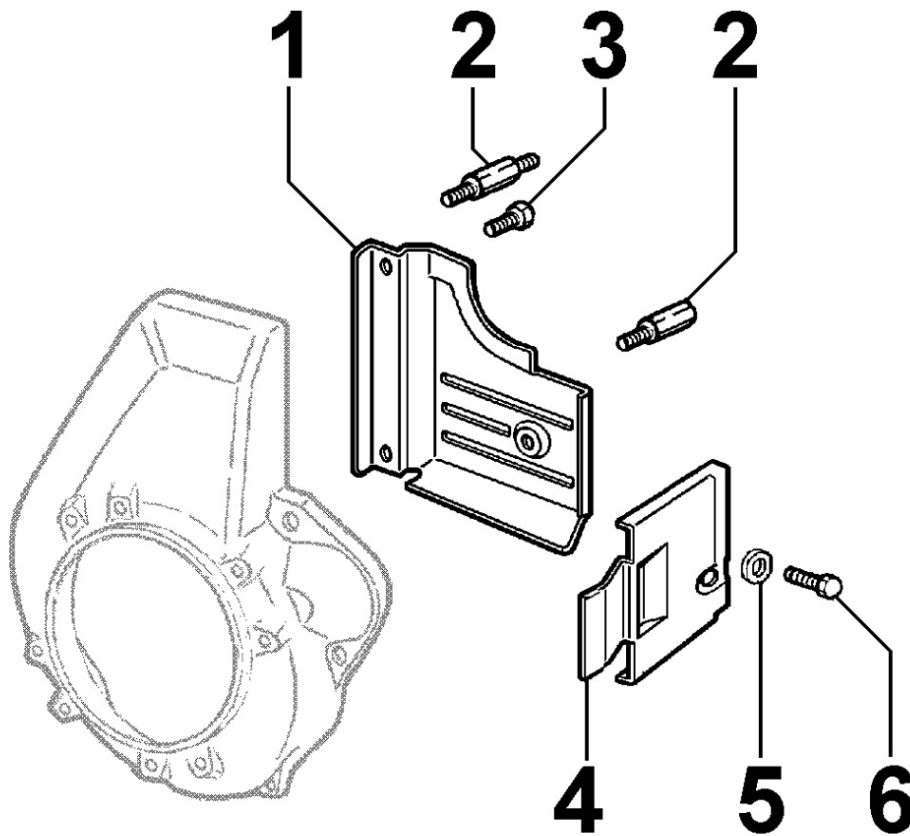

8072150070 - COOLING PLATES

Pos	Kit	Included In	Code	Description	Qty	Old Code	Tech. Info
1			ED0050664060-S	SHROUD	1		
3			ED0098651220-S	VITE/SCREW	1		
4			ED0050663110-S	SHROUD	1		
5			ED0075550040-S	WASHER	3		
6			ED0097900370-S	SCREW	3