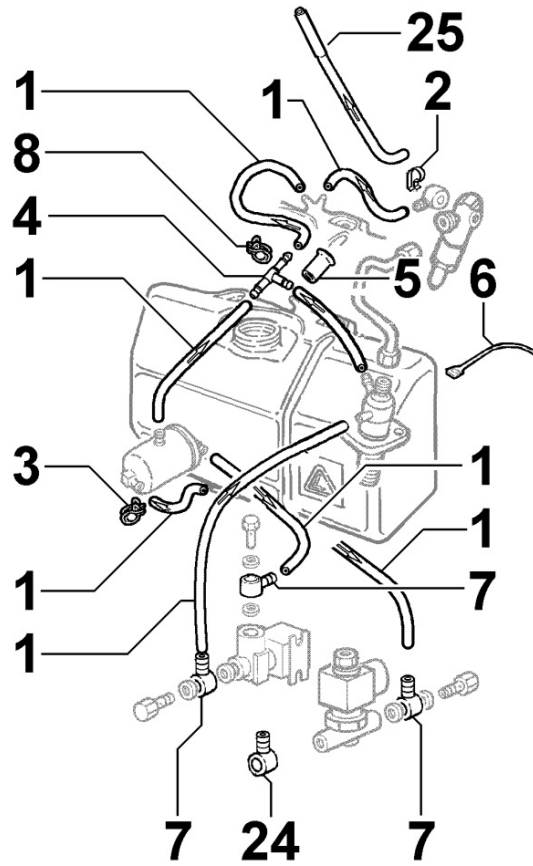

Pos	Kit	Included In	Code	Description	Qty	Old Code	Tech. Info
1		(B)	ED0082112390-S	PISTON RING SET	1		
1		(B)	ED0082112400-S	PIST.RING.SET+0.50 15LD350-400	1		
1		(B)	ED0082112410-S	RING SET +1.00	1		
2	(B)		ED0065014870-S	PISTON STD 15LD 350	1		
2	(B)		ED0065014880-S	PISTONE COMPL.+0,5 15LD350	1		
2	(B)		ED0065014890-S	PISTON +1	1		
3		(B)	ED0011600610-S	RING	2		
4		(B)	ED0084800980-S	PISTON PIN	1		
5	A		ED0015262040-S	CONNECTING ROD STD	1		
5	(A)		ED0015262050-S	CONNECTING ROD -0,25	1		
5	(A)		ED0015262060-S	CONNECTING ROD 0,50	1		
6		(A)	ED0017701010-S	BOLT	2		

8061150040 - FUEL FILTER

Pos	Kit	Included In	Code	Description	Qty	Old Code	Tech. Info
1			ED0093762300-S	FUEL TUBE TPR-PUR 5X10XL.500	1-6		
1			ED0093758720-S	FUEL HOSE 250MM (FOR SEC FILTER TO	1		
2			ED0036301630-S	CLAMP	4		
7			ED0036171970-S	CLAMP	1		
8			ED0037300960-S	FUEL FILTER	1	ED0037300880-S	
22			ED00994A0010-S	FLG HEX BOLT M6X12 8.8	1		
26			ED0025270940-S	CONNECTOR	1		

8062150010 - FUEL FEED PUMP

Pos	Kit	Included In	Code	Description	Qty	Old Code	Tech. Info
16			ED0090802700-S	CAP	3		

8063150020 - FUEL TANK

Pos	Kit	Included In	Code	Description	Qty	Old Code	Tech. Info
6			ED0097300240-S	ALLEN SCREW	2		
7			ED0085060030-S	ANGLE BRACKET	1		

8064150330 - FUEL LINES

Pos	Kit	Included In	Code	Description	Qty	Old Code	Tech. Info
1			ED0093758720-S	FUEL HOSE 250MM (FOR SEC FILTER TO	1		
1			ED0093762300-S	FUEL TUBE TPR-PUR 5X10XL.500	1-6		
3			ED0036301630-S	CLAMP	2		
4			ED0073010520-S	JOINT	1		
5			ED0021450380-S	CAP	2		
6			ED0024710060-S	CABLE TIE	1		
7		(A)	ED0072701040-S	JOINT	2		