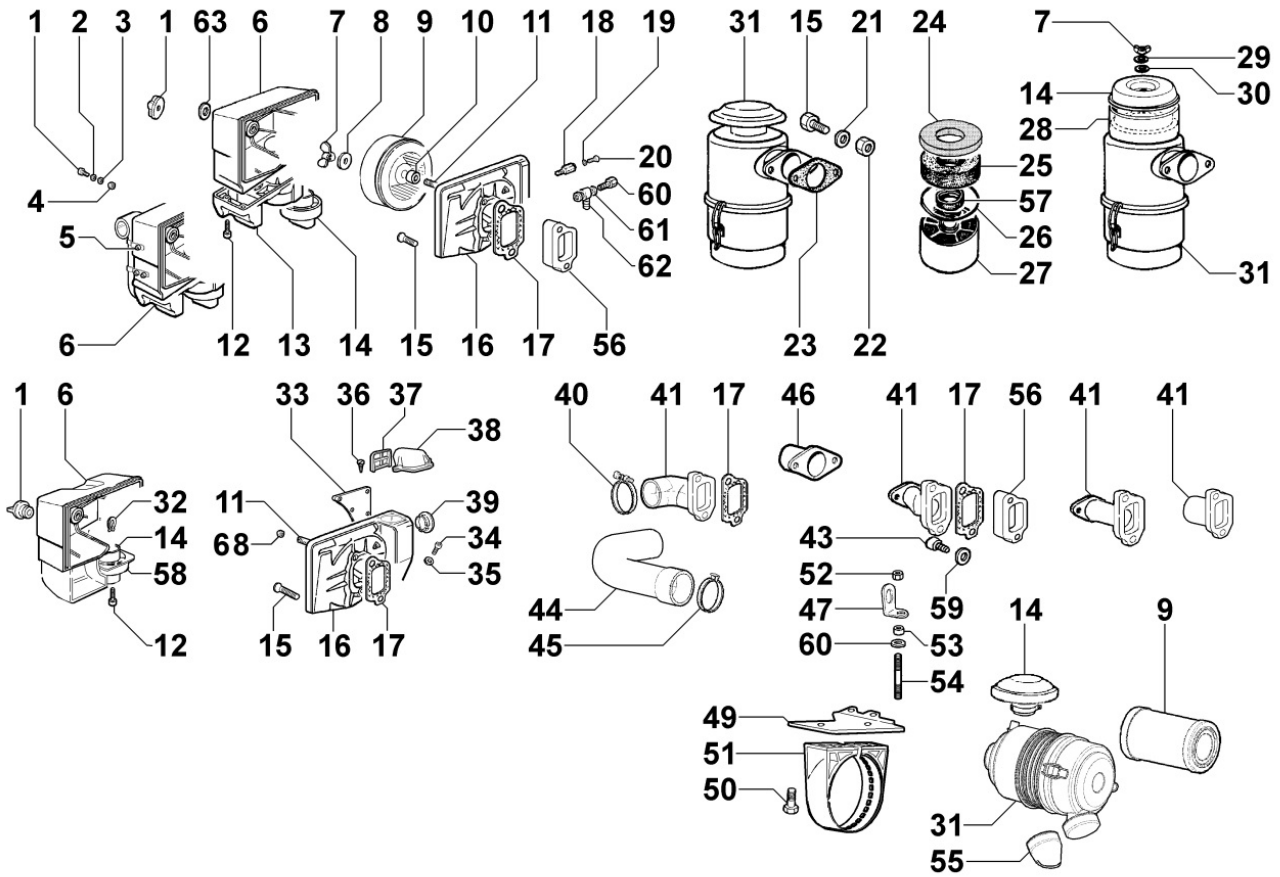

8081150010 - AIR FILTER

Pos	Kit	Included In	Code	Description	Qty	Old Code	Tech. Info
1			ED0065600400-S	KNOB	1		
6	A		ED0027503980-S	COVER	1		
7		(A)	ED0032000020-S	NUT	1		
8			ED0076260510-S	WASHER	1		
9			ED0021752540-S	CARTRIDGE AIR FILTER DRY	1	ED0021752210-S	
10			ED0044900010-S	GASKET	1		
11			ED0067601110-S	STUD	1		
12		(A)	ED0098201720-S	SCREW	5		
13		(A)		POS. 6			
14		(A)	KDISC.		1	ED0067270410-S	
15			ED0098001120-S	FLARING SCREW	2		
16			ED0088362280-S	SUPPORT	1		
17			ED0044900930-S	GASKET	1