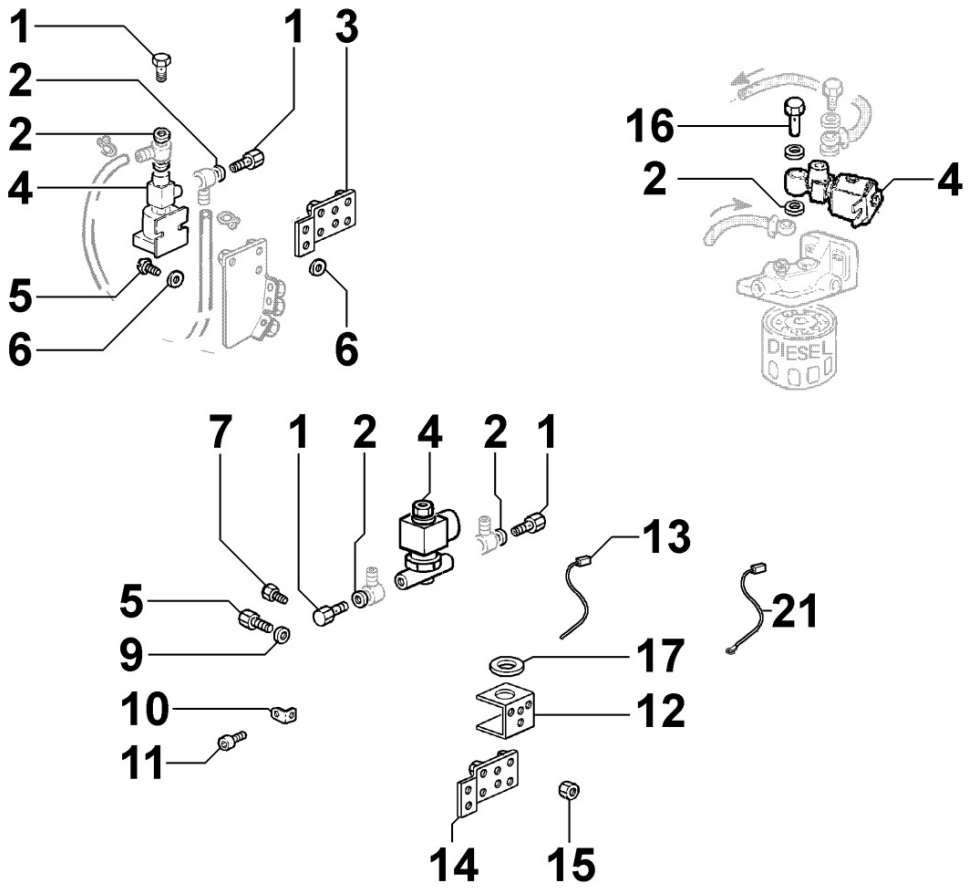

8050150200 - SPEED GOVERNOR

Pos	Kit	Included In	Code	Description	Qty	Old Code	Tech. Info
1			ED0085761140-S	CHOKE	1		
5	(B)		ED0048964340-S	ASSEMBLY	1		⚠
7		(B)	ED0077701720-S	ROLLER	1		
9			ED0032400080-S	NUT	1		
10			ED0075650040-S	WASHER	1		
11			ED0052011100-S	LEVER	1		⚠
12			ED0058015340-S	SPRING	1		
13			ED0052012690-S	LEVER	1		
14		(B)	ED0072002760-S	DRIVE ROD	1	ED0072002750-S	⚠
16		(B)	ED0077701710-S	ROLLER	2		
17			ED0056551910-S	SPRING	1		
18			ED0052008720-S	LEVER	1		
19			ED0076251050-S	WASHER	1		
20			ED0056000400-S	SPRING	1		
21			ED0052011090-S	LEVER	1		⚠
22			ED0032400630-S	NUT	1		
23				POS. 5			
24		(B)		804015...0	1		
25		(B)		804015...0	1		

8051150060 - CONTROLS

Pos	Kit	Included In	Code	Description	Qty	Old Code	Tech. Info
6			ED0097300080-S	ALLEN SCREW	2		
6			ED0097300120-S	ALLEN SCREW	4		
9			ED0085101430-S	ANGLE BRACKET	1		
10			ED0032000020-S	NUT	1		
11			ED0076250070-S	WASHER	1		
12			ED0067600470-S	STUD	1		
15			ED0032401530-S	NUT	2		
16			ED0017600270-S	BOLT	1		
18			ED0017600290-S	BOLT	1		
20		(A)	ED0012400020-S	SNAP RING	2		
21		(A)	ED0076251050-S	WASHER	2		
22		(A)	ED0056000390-S	SPRING	1		
24		(A)	ED0056000380-S	SPRING	1		
28		(A)	ED0075650040-S	WASHER	2		
29		(A)	ED0032400080-S	NUT	2		
31		(A)	ED0012000410-S	O-RING	2		
33			ED0044311990-S	GASKET	1		
40	(A)		ED0027505660-S	COVER	1		

8052150070 - ELECTROVALVE

Pos	Kit	Included In	Code	Description	Qty	Old Code	Tech. Info
1			ED0019011670-S	UNION BOLT	2		
2			ED0046700590-S	COPPER WASHER D14/10.2 1.	4		
4			ED0035871820-S	SOLENOID VALVE	1		
5			ED0097320840-S	ALLEN SCREW	2		
7			ED0097303190-S	ALLEN SCREW	2		
9			ED0076250070-S	WASHER	2		
13			ED0021859500-S	CABLE	1		
14			ED0085101490-S	ANGLE BRACKET	1		
15			ED0032400080-S	NUT	2		
21			ED0021854940-S	CABLE	1		