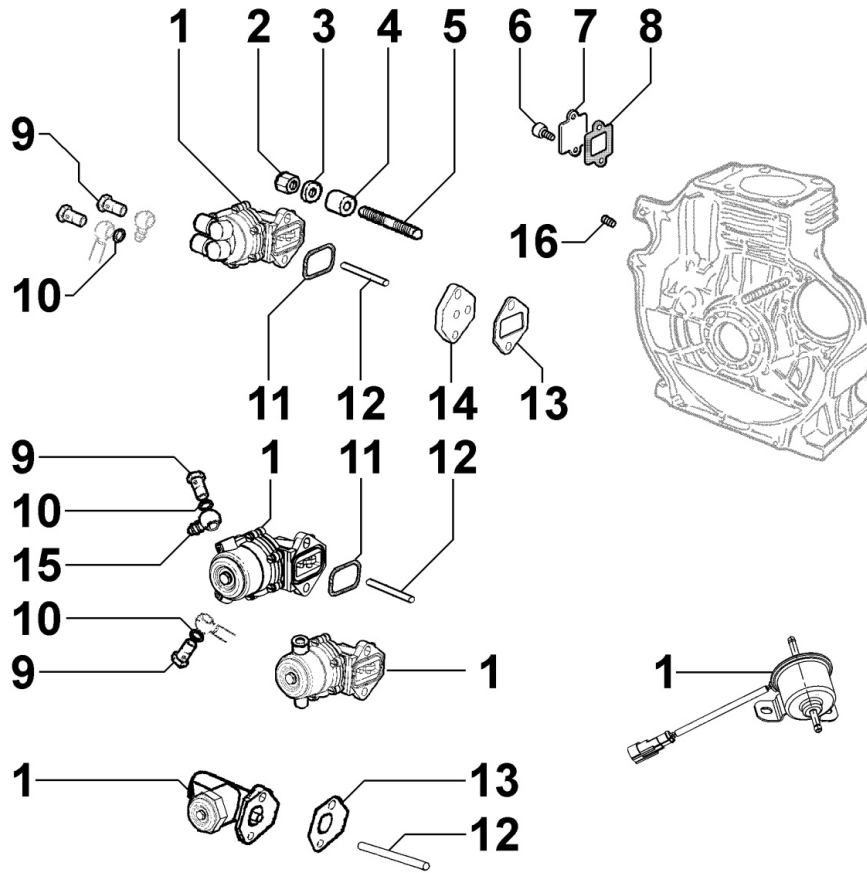

8062150010 - FUEL FEED PUMP

Pos	Kit	Included In	Code	Description	Qty	Old Code	Tech. Info
16			ED0090802700-S	CAP	3