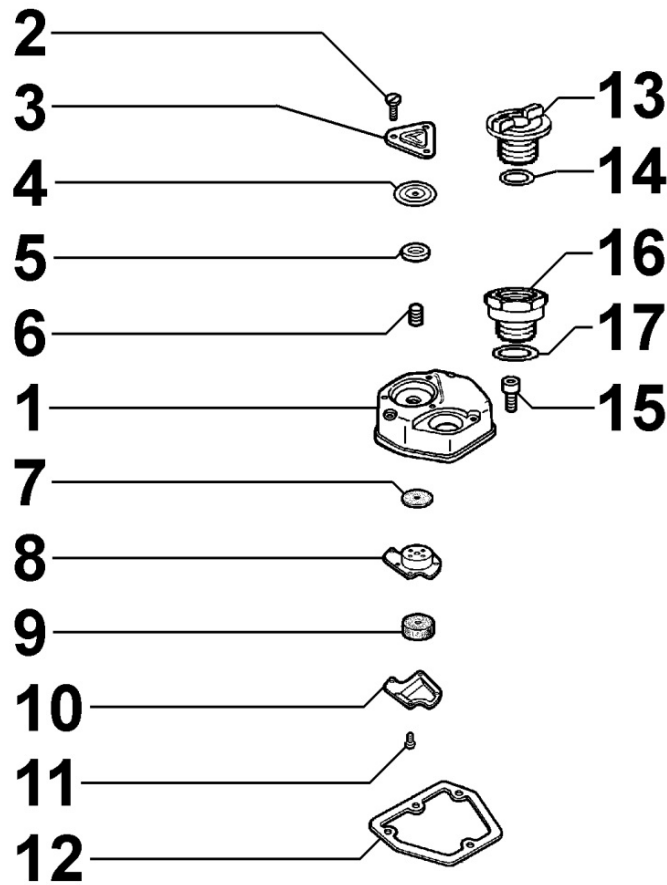

8021150040 - CYLINDER HEAD

Pos	Kit	Included In	Code	Description	Qty	Old Code	Tech. Info
1	A		ED0092008510-S	CYLINDER HEAD	1		▲
2			ED0076250610-S	WASHER	1		
3			ED0045350150-S	GASKET	2		
4			ED0018621460-S	BOLT	4		
5			ED0097320780-S	ALLEN SCREW	2		▲
6		(A)	ED0048452180-S	VALVE GUIDE INTAKE F	1		
7		(A)	ED0080001740-S	VALVE SEAT	1		
8			ED0047307350-S	HEAD GASKET 1MM	1		▲
8			ED0047307360-S	HEAD GASKET 1,1MM	1		▲
8			ED0047307370-S	HEAD GASKET	1		▲
8			ED0047307480-S	GASKET	1		▲
8			ED0047307490-S	GASKET	1		▲
8			ED0047307500-S	HEAD GASKET 15LD SP.1,2MM	1		▲
9			ED0076251300-S	WASHER	4		
10			ED0047755550-S	GASKET	1		
11			ED0019701400-S	BUSHING	2		
12		(A)	ED0080001750-S	VALVE SEAT	1		
13		(A)	ED0048452820-S	VALVE GUIDE EXHAUST	1		

8022150010 - HEAD COVER

Pos	Kit	Included In	Code	Description	Qty	Old Code	Tech. Info
0			ED0096930080-S	VALVE	1		
1	(A)		ED0021256600-S	ROCKER ARM COVER	1		
2		(A)	ED0098653200-S	THREAD FORMING SCREW M4X10 ZN	3		
2		(A)	ED0098201680-S	SCREW	3		
3		(A)	ED0027503110-S	COVER	1		
5		(A)	ED0076252700-S	WASHER	1		
6		(A)	ED0057551280-S	SPRING	1		
7		(A)	ED0096950220-S	VALVE	1		
8		(A)		POS. 1			
9		(A)	ED0059760040-S	SEPARATOR	1		
10		(A)	ED0051400230-S	SHEET METAL	1		
11		(A)	ED0098653210-S	THEAD FORMING M3,5X6TC CRS ZNB	5		
12			ED0044000970-S	GASKET	1		
13			ED0090320860-S	FILLER CAP	1		⚠
14			ED0012000820-S	O-RING	1		⚠
15			ED0097320160-S	ALLEN SCREW	3		