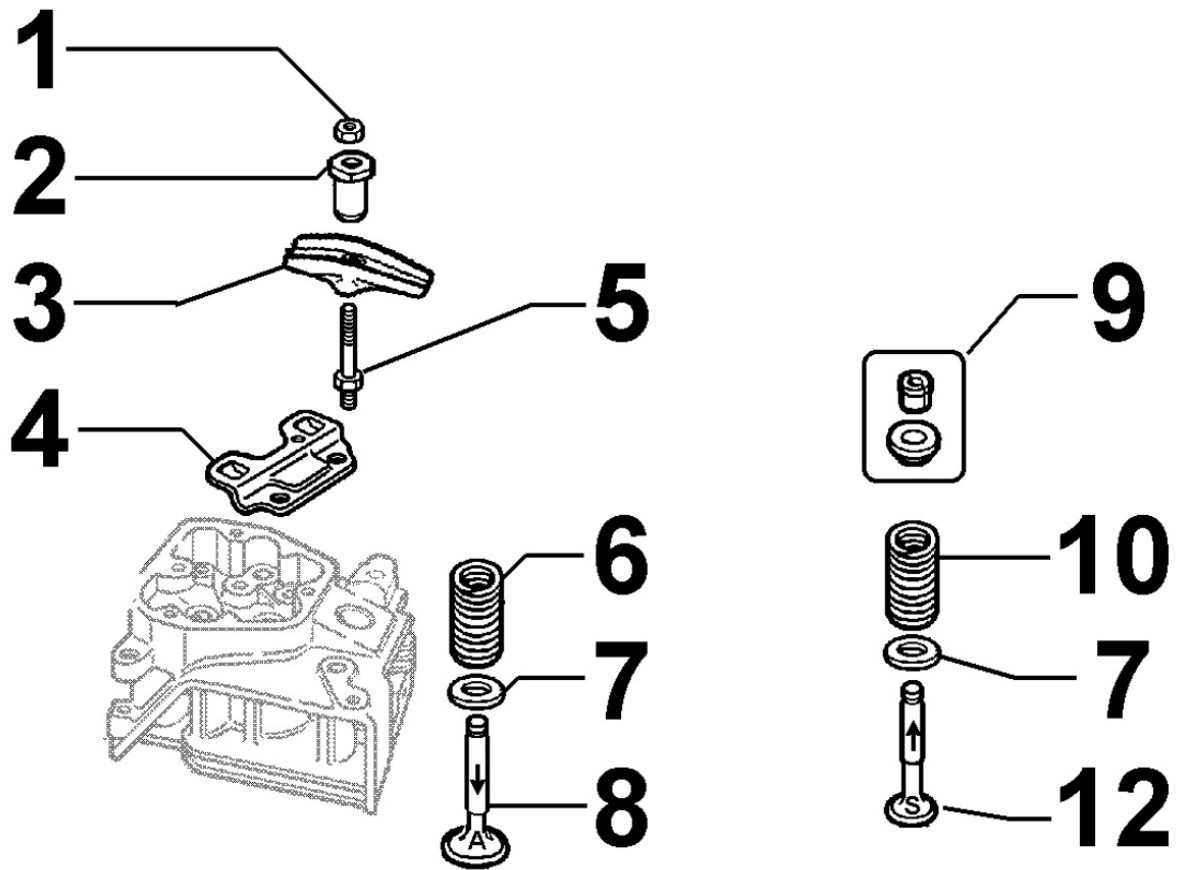

8036150010 - ROCKER ARMS / VALVES

Pos	Kit	Included In	Code	Description	Qty	Old Code	Tech. Info
1			ED0032401610-S	NUT	2		
2			ED0033002650-S	NUT	2		
3			ED0015411760-S	ROCKER ARM FOR MECH. TAP	2		
4			ED0051511000-S	SHEET METAL	1		
5			ED0098501160-S	ADJUSTER	2		
7			ED0034301140-S	DISC	2		
8			ED0096521300-S	INTAKE VALVE	1		
9			ED0064101360-S	VALVE SPRING RETAINER	2		
10			ED0057551170-S	SPRING	2		
12			ED0096851330-S	EXHAUST VALVE	1