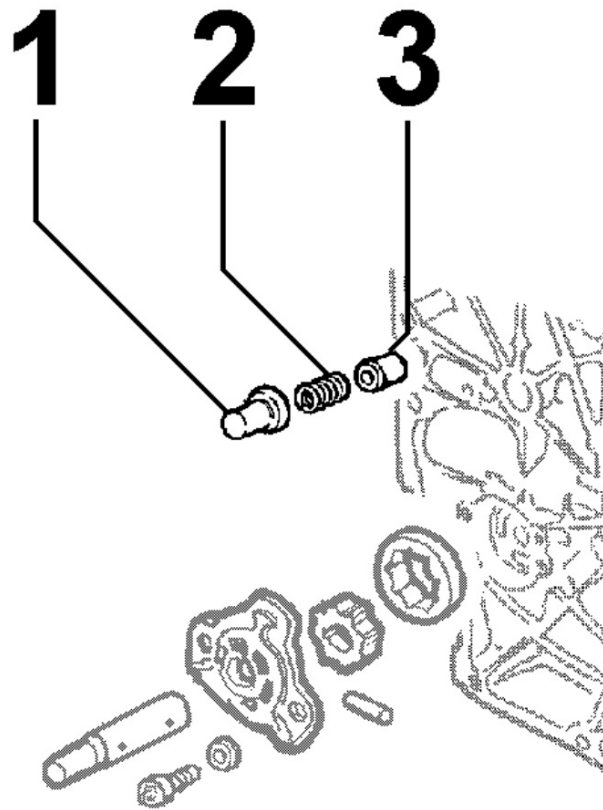

8044150010 - OIL PRESSURE VALVE

Pos	Kit	Included In	Code	Description	Qty	Old Code	Tech. Info
1			ED0090150080-S	CAP	1		
2			ED0056250080-S	SPRING	1		
3			ED0064950560-S	PLUNGER	1