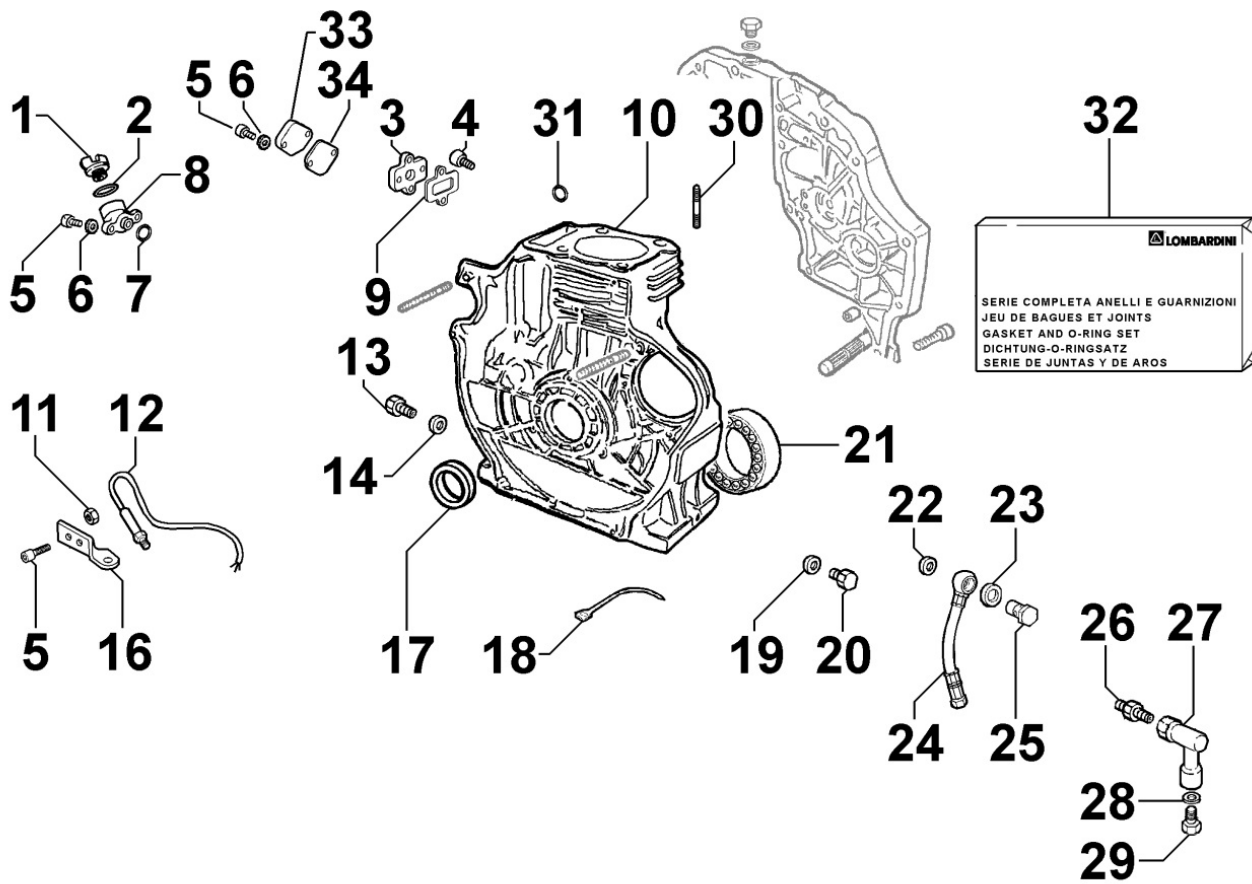

8020150130 - CRANKCASE

Pos	Kit	Included In	Code	Description	Qty	Old Code	Tech. Info
1			ED0090320860-S	FILLER CAP	1		⚠
2			ED0012000820-S	O-RING	1		⚠
5			ED0097300100-S	ALLEN SCREW	2		
6			ED0076250070-S	WASHER	2		
7			ED0012010840-S	O-RING	1		
8			ED0015700590-S	FILLER	1		
10			ED0015109640-S	CRANKCASE	1		
17			ED0012135310-S	SEAL RING	1		
19			ED0043500070-S	GASKET	3		
20			ED0090400120-S	CAP	1		
21			ED0030020580-S	BEARING	1		
32			ED0082051050-S	GASKET & O-RINGS KIT	1		⚠