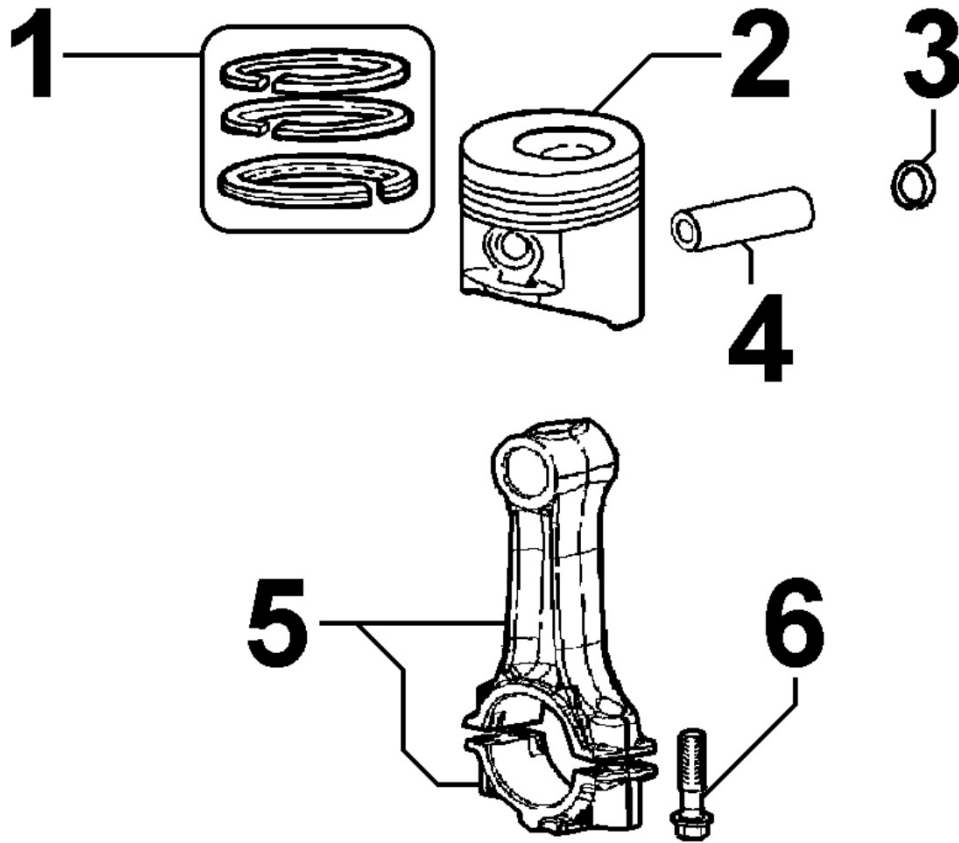

ED6C8210

Spare Parts Catalogue

15LD350

Update Date 21/02/2021

Print Date 01/03/2021

Tavola ricambi

Index	Description
8010150010	CRANKSHAFT
8011150030	PISTON / CONNECTING ROD
8012150050	FLYWHEEL
8020150130	CRANKCASE
8021150040	CYLINDER HEAD
8022150010	HEAD COVER
8024150010	TIMING GEAR SIDE SUPPORT
8030150380	INJECTION SYSTEM
8035150010	CAMSHAFT
8036150010	ROCKER ARMS / VALVES
8037150010	COMPRESSION RELEASE
8040150010	OIL PUMP
8042150030	OIL FILTER
8043150010	OIL DIPSTICK
8044150010	OIL PRESSURE VALVE
8050150200	SPEED GOVERNOR
8051150060	CONTROLS
8052150070	ELECTROVALVE
8061150040	FUEL FILTER
8062150010	FUEL FEED PUMP
8063150020	FUEL TANK
8064150330	FUEL LINES
8070150020	AIR SHROUD
8072150070	COOLING PLATES
8081150010	AIR FILTER
8086150360	EXHAUST LINE
8087150020	EXHAUST GAS ACCESSORIES
8100150020	VOLTAGE ALTERNATOR
8101150040	STARTING MOTOR
8102150010	OIL PRESSURE SWITCH
8110150020	STARTING
8120150020	RECOIL STARTING

8010150010 - CRANKSHAFT

Pos	Kit	Included In	Code	Description	Qty	Old Code	Tech. Info
1	A		ED0010508910-S	CRANKSHAFT	1		
2		(A)	ED0090801320-S	CAP	1		
3		(A)	ED0022800670-S	KEY	1		

8011150030 - PISTON / CONNECTING ROD

Pos	Kit	Included In	Code	Description	Qty	Old Code	Tech. Info
1		(B)	ED0082112390-S	PISTON RING SET	1		
1		(B)	ED0082112400-S	PIST.RING.SET+0.50 15LD350-400	1		
1		(B)	ED0082112410-S	RING SET +1.00	1		
2	(B)		ED0065014870-S	PISTON STD 15LD 350	1		
2	(B)		ED0065014880-S	PISTONE COMPL.+0,5 15LD350	1		
2	(B)		ED0065014890-S	PISTON +1	1		
3		(B)	ED0011600610-S	RING	2		
4		(B)	ED0084800980-S	PISTON PIN	1		
5	A		ED0015262040-S	CONNECTING ROD STD	1		
5	(A)		ED0015262050-S	CONNECTING ROD -0,25	1		
5	(A)		ED0015262060-S	CONNECTING ROD 0,50	1		
6		(A)	ED0017701010-S	BOLT	2		