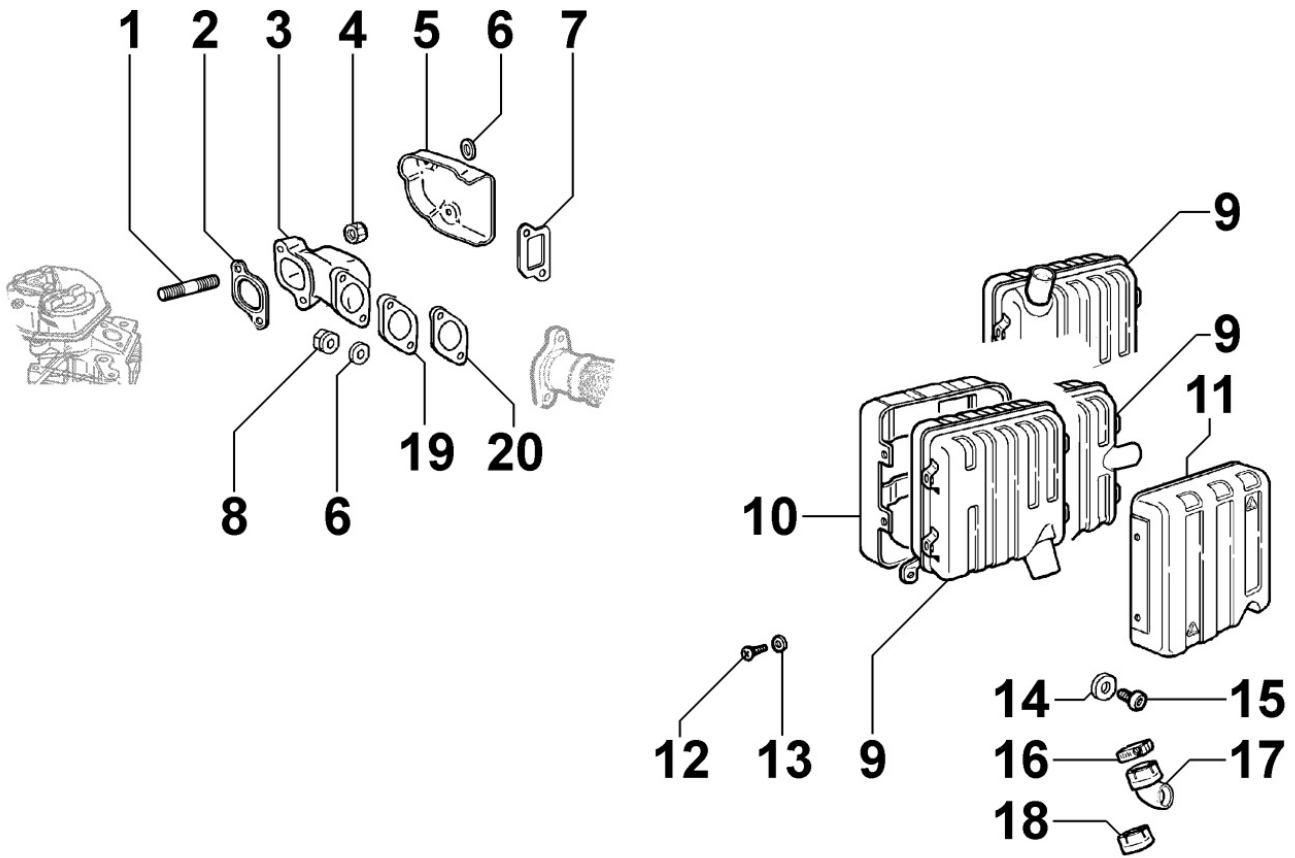

8086150360 - EXHAUST LINE

Pos	Kit	Included In	Code	Description	Qty	Old Code	Tech. Info
1			ED0067800450-S	STUD	2		
5			ED0069273700-S	GUARD	1		
6			ED0044800030-S	GASKET	4		
7			ED0045011480-S	GASKET	1		
8		(B)	ED0032401650-S	NUT	4		
9	(A)		ED0054605860-S	MUFFLER	1		
9		(A)	ED0054605850-S	MUFFLER	1		
10		(A)	ED0069273680-S	GUARD	1		
11		(A)	ED0069273690-S	GUARD	1		
12		(A)	ED0097900370-S	SCREW	4		
13		(A)	ED0075550270-S	WASHER	4		
14			ED0075000200-S	WASHER	1		
15			ED0097301180-S	ALLEN SCREW	1