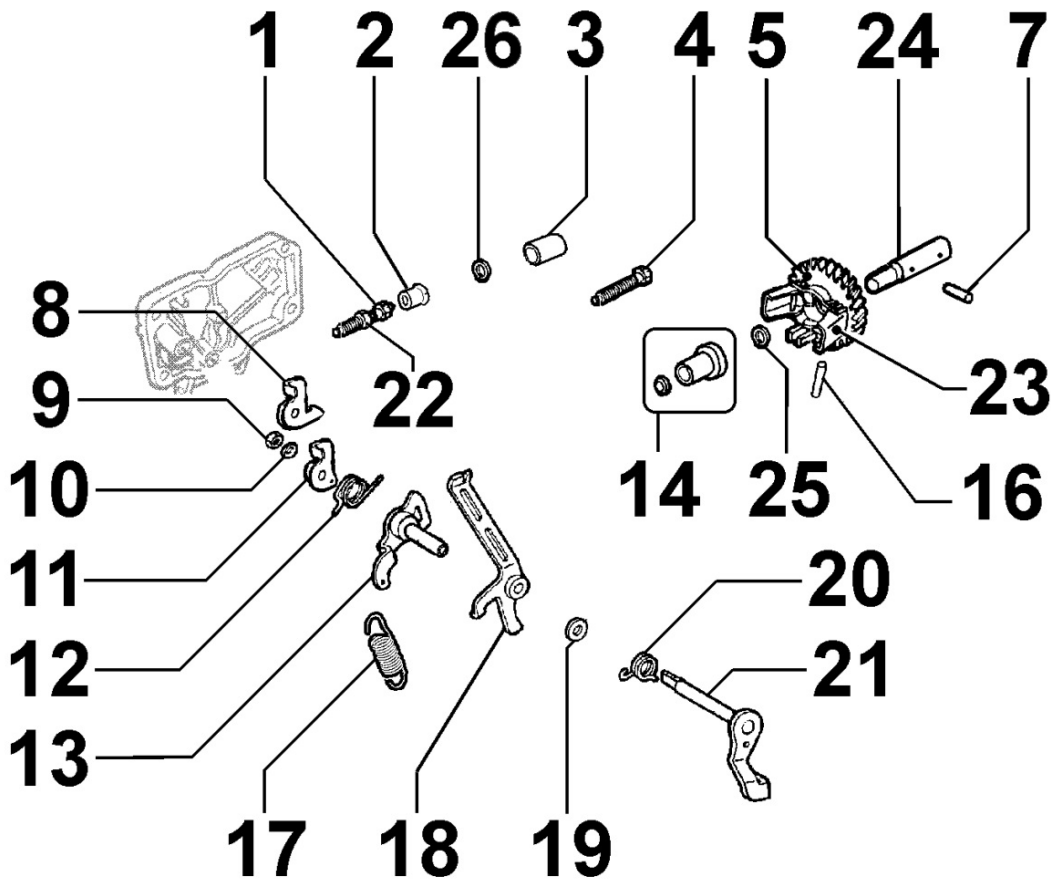

8050150200 - SPEED GOVERNOR

Pos	Kit	Included In	Code	Description	Qty	Old Code	Tech. Info
1			ED0085761140-S	CHOKE	1		
5	(B)		ED0048964340-S	ASSEMBLY	1		⚠
7		(B)	ED0077701720-S	ROLLER	1		
9			ED0032400080-S	NUT	1		
10			ED0075650040-S	WASHER	1		
11			ED0052011100-S	LEVER	1		⚠
12			ED0058015340-S	SPRING	1		
13			ED0052012690-S	LEVER	1		
14		(B)	ED0072002760-S	DRIVE ROD	1	ED0072002750-S	⚠
16		(B)	ED0077701710-S	ROLLER	2		
17			ED0056551910-S	SPRING	1		
18			ED0052008720-S	LEVER	1		
19			ED0076251050-S	WASHER	1		
20			ED0056000400-S	SPRING	1		
21			ED0052011090-S	LEVER	1		⚠
22			ED0032400630-S	NUT	1		
23				POS. 5			
24		(B)		804015...0	1		
25		(B)		804015...0	1