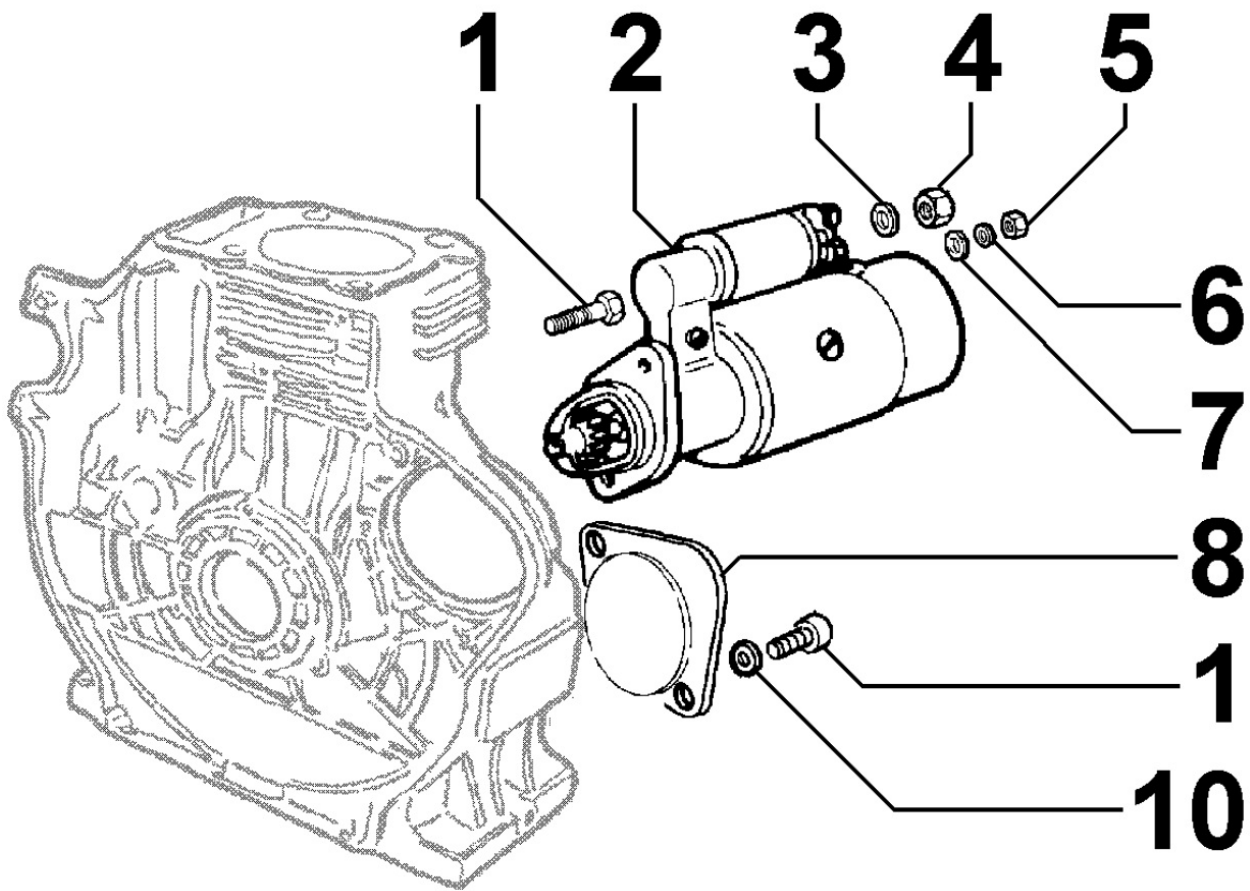

8101150040 - STARTING MOTOR

Pos	Kit	Included In	Code	Description	Qty	Old Code	Tech. Info
1			ED00992R0240-S	SOC HEAD CAP SCR M10X25	2		
2			ED0058402180-S	STARTING MOTOR	1	ED0058401760-S	
3			ED0075650070-S	WASHER	1		
5			ED0032400090-S	NUT	1		
6			ED0075550040-S	WASHER	1		
7			ED0076250080-S	WASHER	1