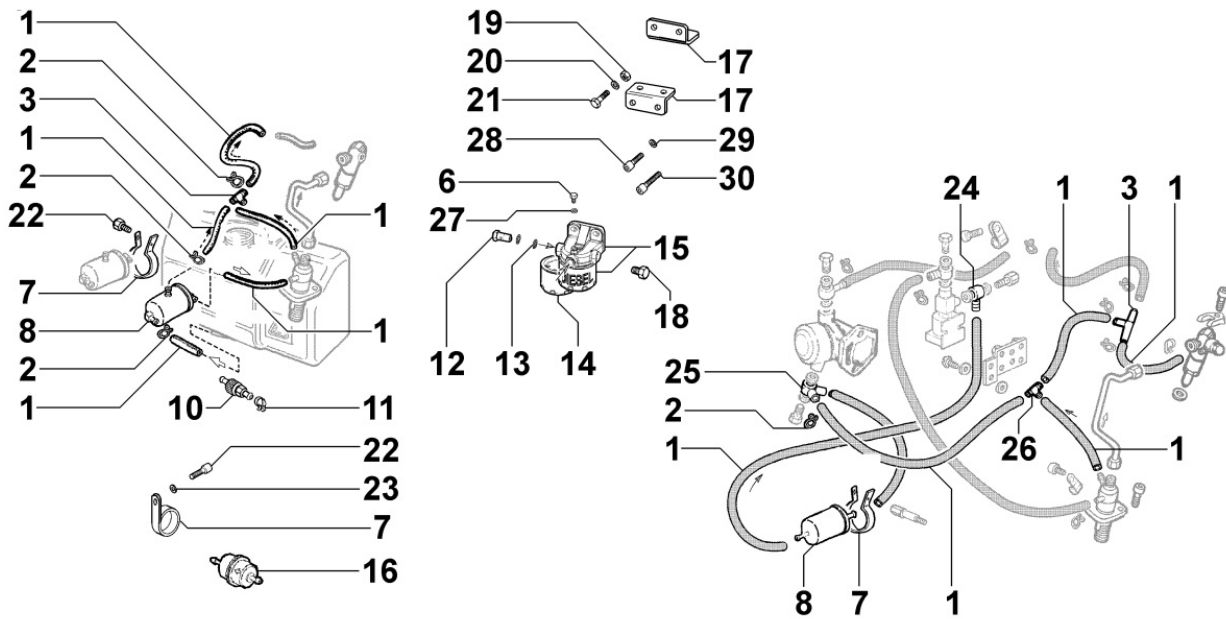

8061150040 - FUEL FILTER

Pos	Kit	Included In	Code	Description	Qty	Old Code	Tech. Info
1			ED0093762300-S	FUEL TUBE TPR-PUR 5X10XL.500	1-6		
1			ED0093758720-S	FUEL HOSE 250MM (FOR SEC FILTER TO	1		
2			ED0036301630-S	CLAMP	4		
7			ED0036171970-S	CLAMP	1		
8			ED0037300960-S	FUEL FILTER	1	ED0037300880-S	
22			ED00994A0010-S	FLG HEX BOLT M6X12 8.8	1		
26			ED0025270940-S	CONNECTOR	1