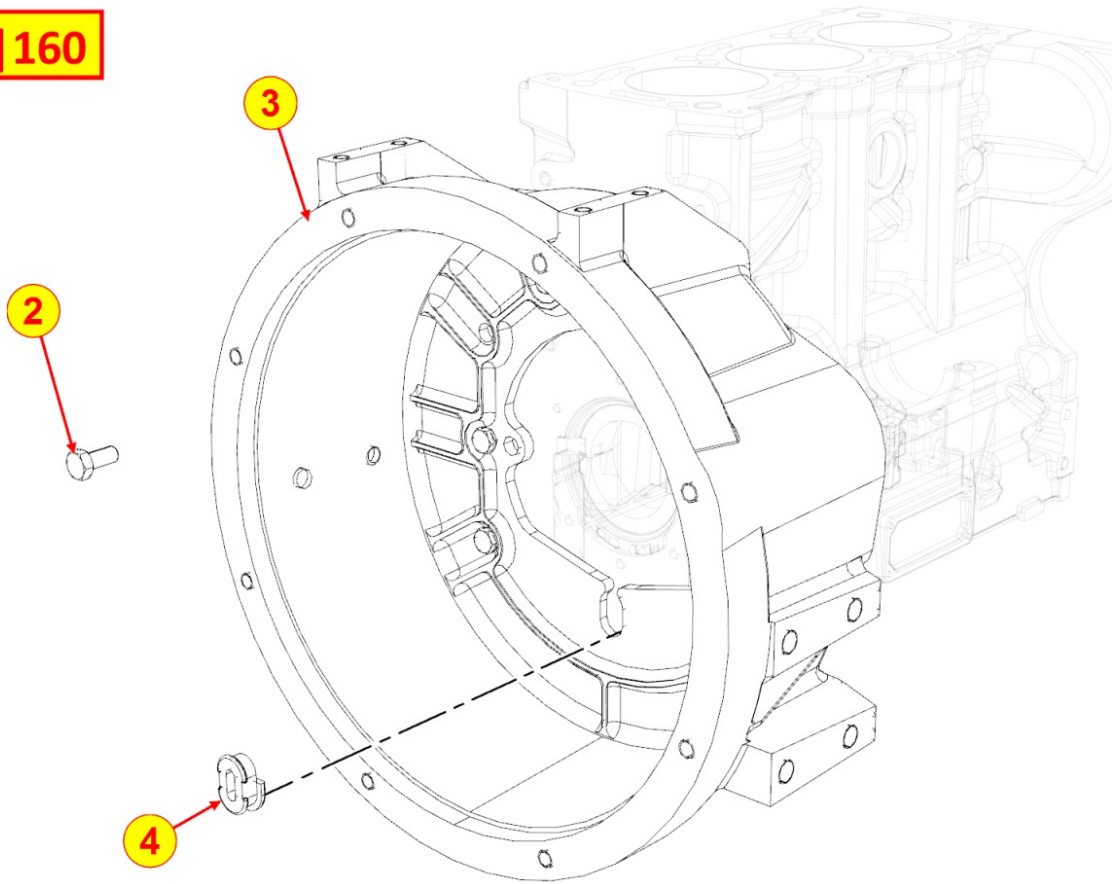

8160320190 - ENGINE FLANGE / BACKPLATE

TAB | 160

Pos	Kit	Included In	Code	Description	Qty	Old Code	Tech. Info
2			ED0017700560-S	BOLT	7		
3			ED0020323150-S	ENGINE HOUSING	1		
4			ED0090001330-S	CAP	1