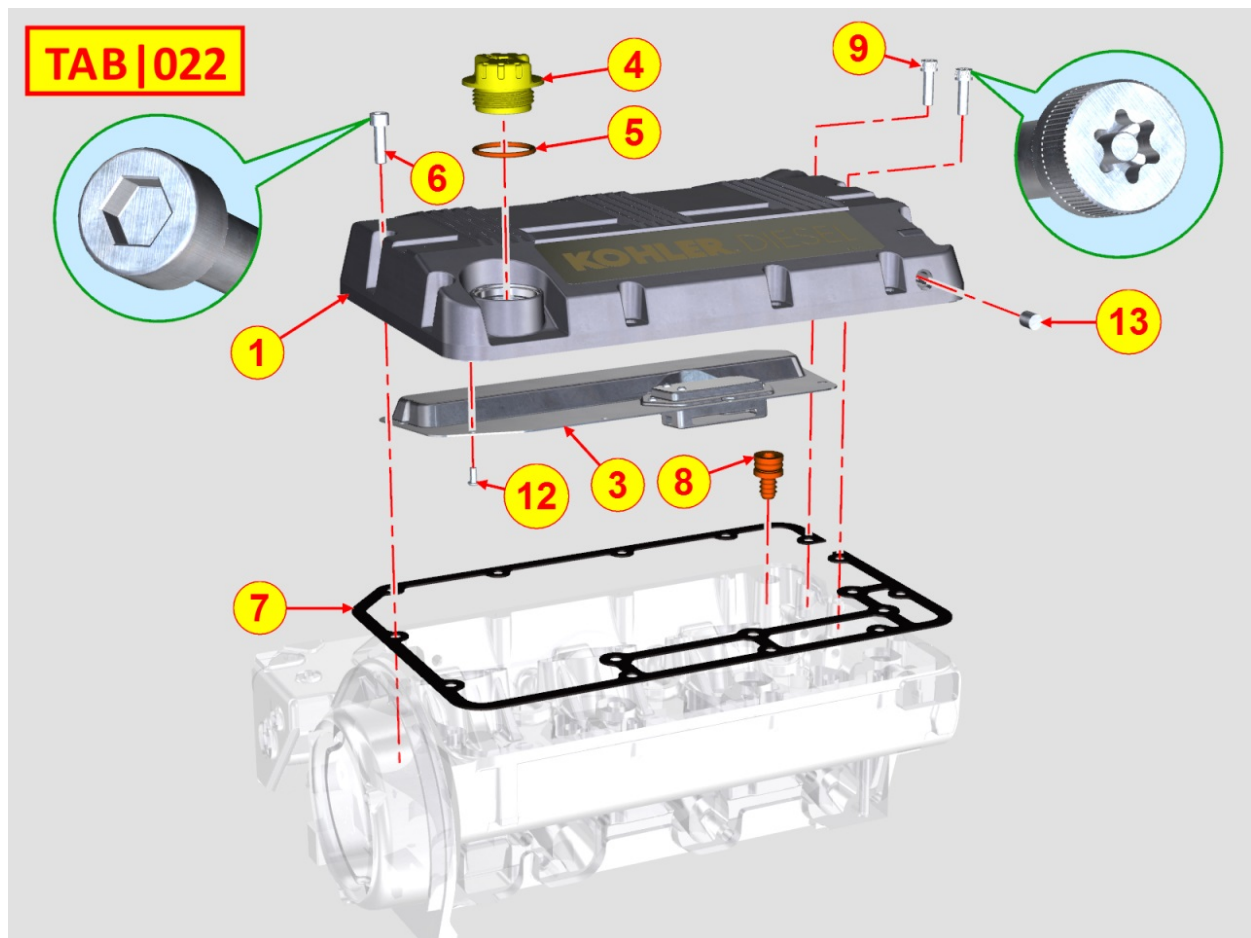

8022320540 - HEAD COVER

Pos	Kit	Included In	Code	Description	Qty	Old Code	Tech. Info
1	(A)		ED0021257260-S	ROCKER ARM COVER	1		⚠
3		(A)	ED0050662220-S	SHROUD	1		
4			ED0090320930-S	FILLER CAP	1		⚠
5			ED0012000820-S	O-RING	1		⚠
6			ED0097304160-S	ALLEN SCREW	10		
7			ED0044001020-S	GASKET	1		⚠
8			ED0053651220-S	CONNECTING HOSE	1		
9			ED0097660010-S	TORX SCREW	2		
12		(A)	ED0074810540-S	RIVET	9		
13		(A)	ED0090801330-S	CAP	1