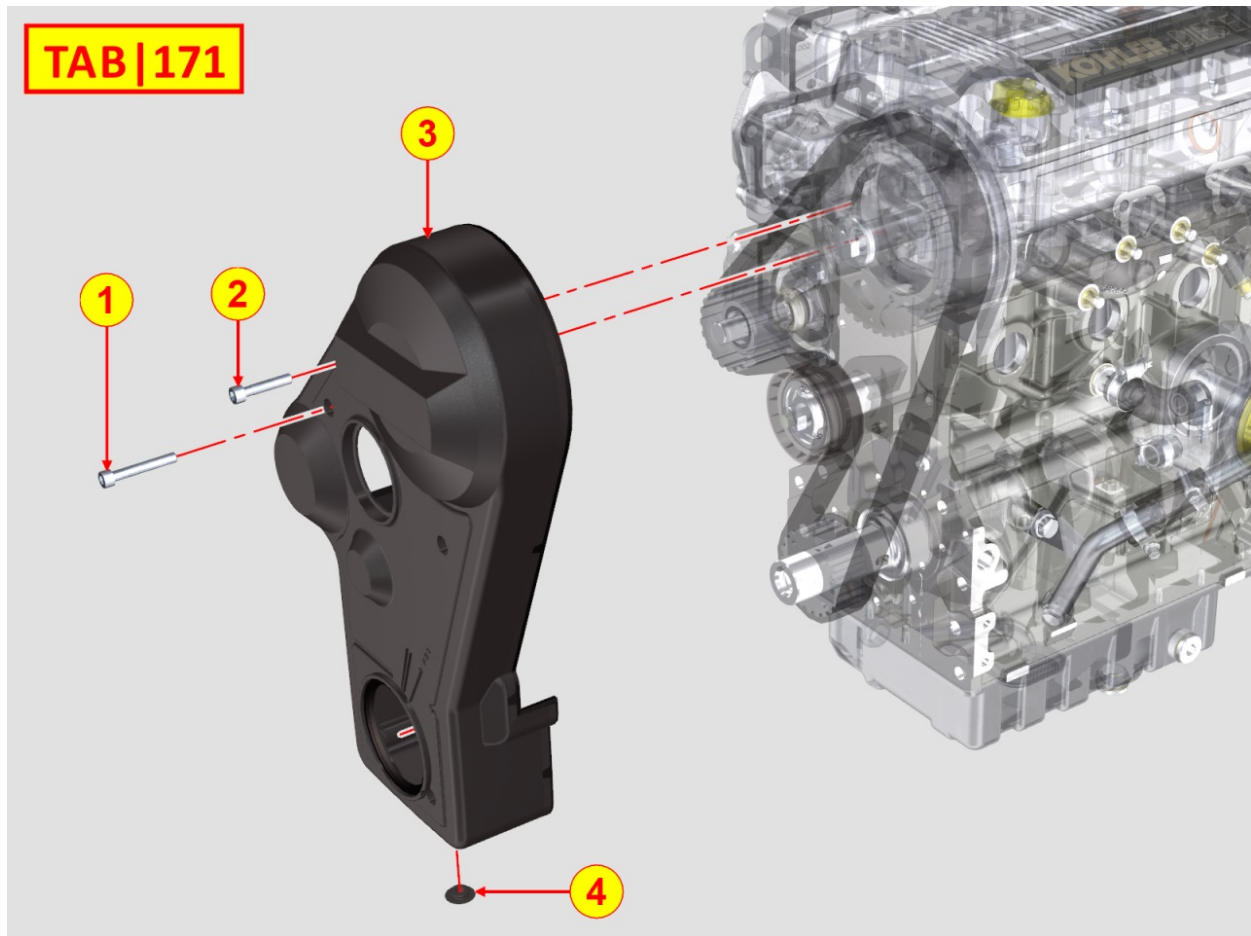

8171320050 - TIMING GEAR GUARD

Pos	Kit	Included In	Code	Description	Qty	Old Code	Tech. Info
1			ED0097300150-S	ALLEN SCREW	1		
2			ED0097320160-S	ALLEN SCREW	4		
3			ED0069277070-S	GUARD	1		
4			ED0090000780-S	CAP	1