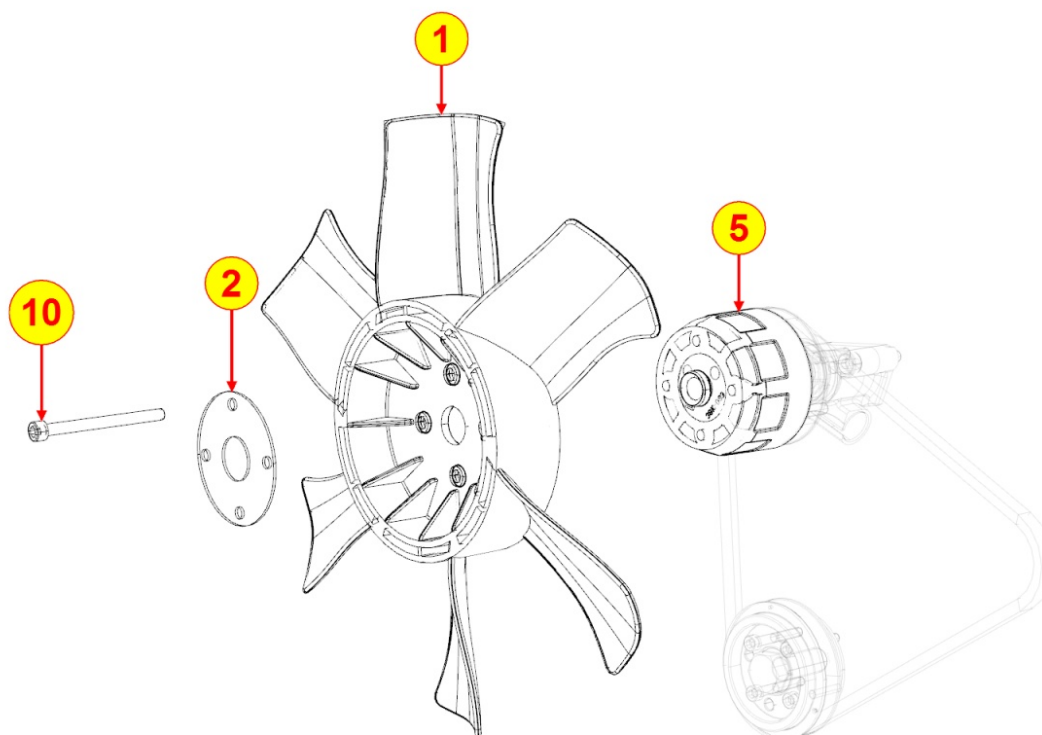

8071320120 - COOLING FAN

Pos	Kit	Included In	Code	Description	Qty	Old Code	Tech. Info
1			ED0097183240-S	FAN	1		
2			ED0062751470-S	PLATE	1		
5			ED0038100930-S	FLANGE	1		
10			ED0097300210-S	ALLEN SCREW	4