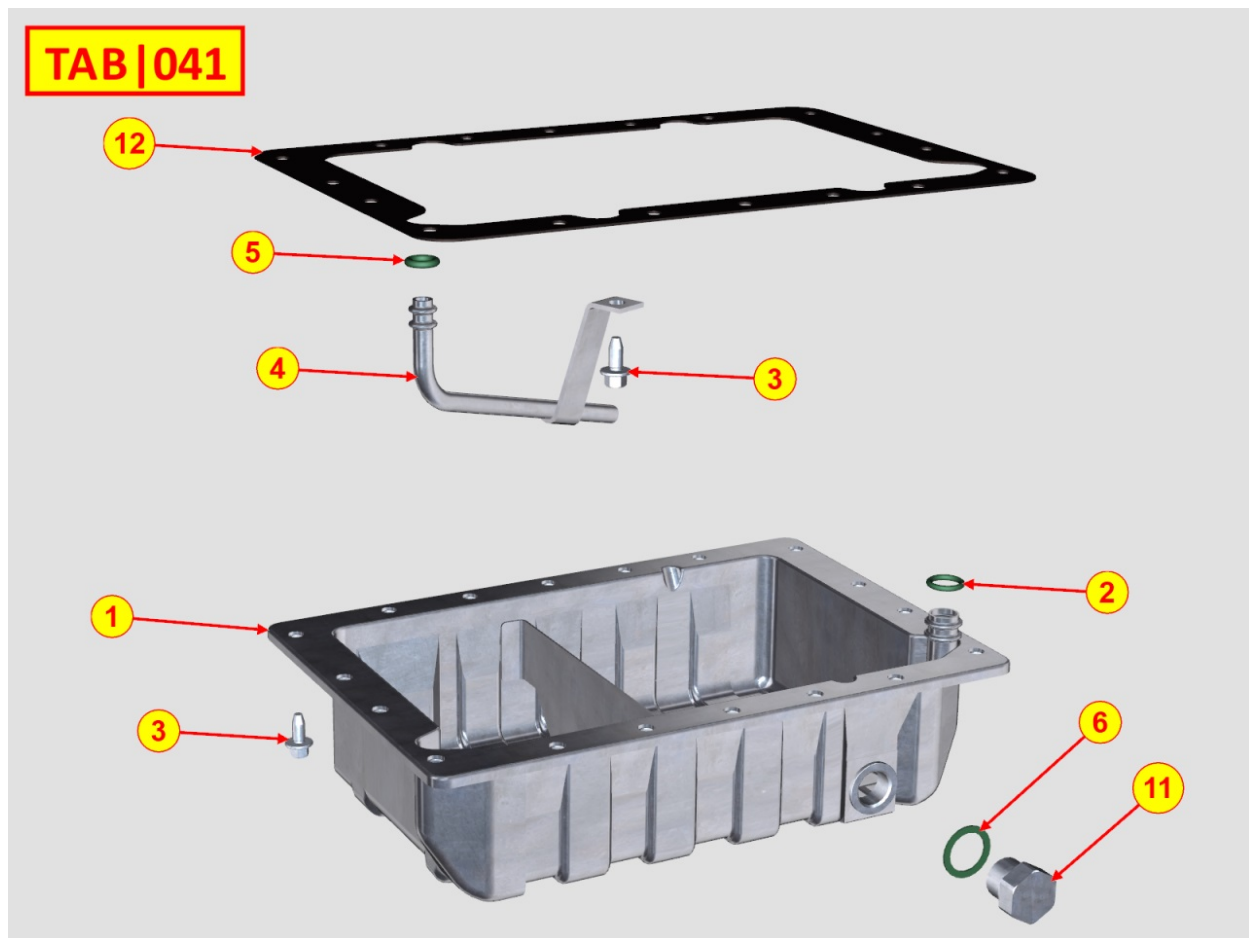

8041320340 - OIL PAN

Pos	Kit	Included In	Code	Description	Qty	Old Code	Tech. Info
1			ED0066450300-S	OIL SUMP.ASSY 1003 CAP.1,5 LI.	1	ED0066455380-S	
2			ED0012000300-S	O-RING	1		
3			ED0017601300-S	BOLT	19		
4			ED0094852720-S	OIL RETURN PIPE	1		⚠
5			ED0012002740-S	O-RING	1		⚠
6		(A)	ED0046700880-S	CUPPER WASHER 18X24X1	2		⚠
11		(A)	ED0090400350-S	CAP	2		
12			ED0044311200-S	GASKET	1