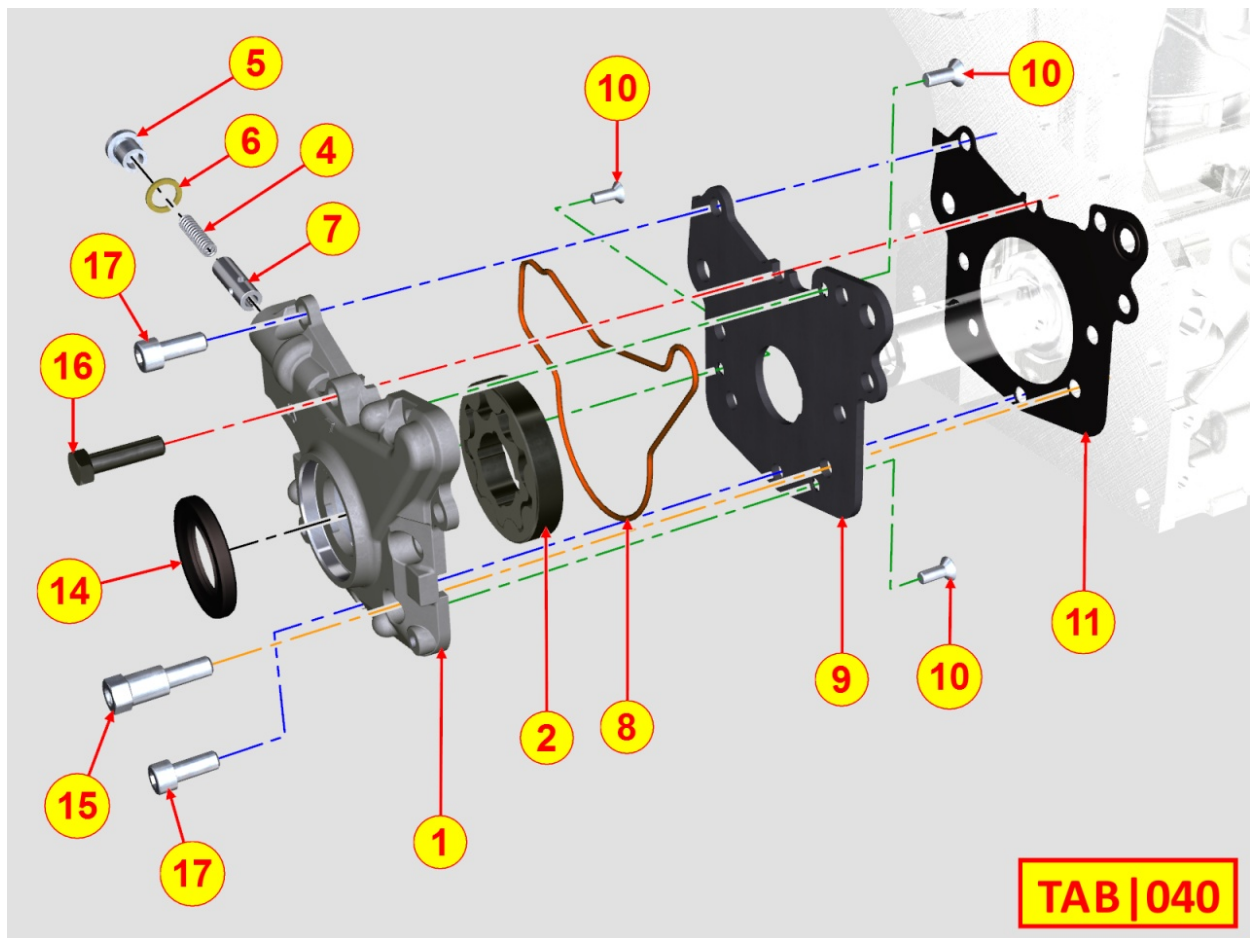

8040320040 - OIL PUMP

Pos	Kit	Included In	Code	Description	Qty	Old Code	Tech. Info
1	A		ED0066051310-S	OIL PUMP	1	ED0066050960-S	
2		(A)		POS. 1			
4		(A)	ED0056250080-S	SPRING	1		
5		(A)	ED0090150050-S	CAP	1		
6		(A)	ED0046700600-S	COPPER WASHER	1		⚠
7		(A)	ED0064950450-S	PLUNGER	1		
8		(A)	ED0012002920-S	O-RING	1		⚠
9		(A)		POS. 1			
10		(A)	ED0098000610-S	FLARING SCREW	3		
11		(A)	ED0045802160-S	GASKET	1		
14			ED0012133430-S	SEAL RING	1		⚠
15			ED0098651740-S	SPECIAL SCREW	2		
16			ED0017700070-S	BOLT	1		
17			ED0097320740-S	ALLEN SCREW	6