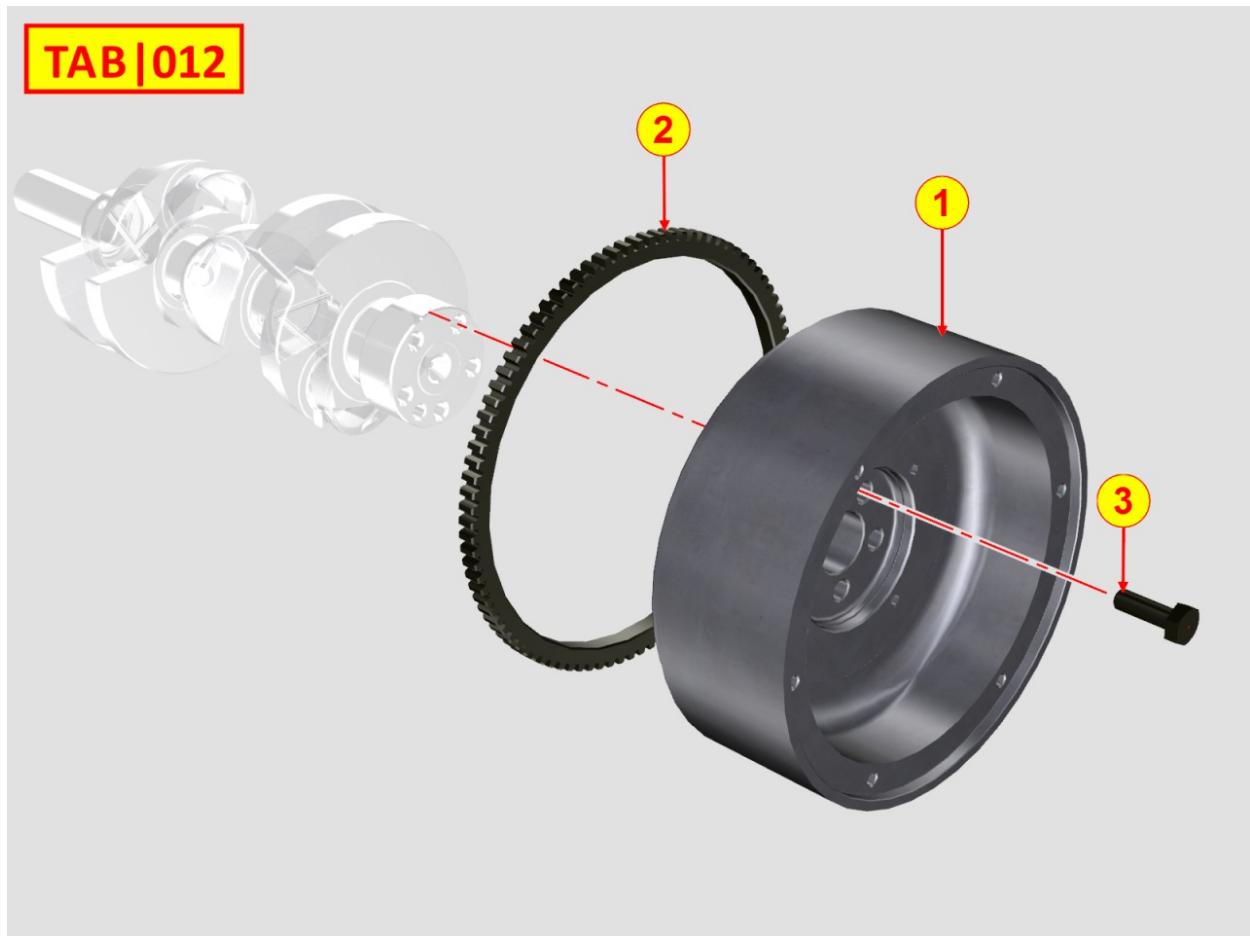

8012320140 - FLYWHEEL

Pos	Kit	Included In	Code	Description	Qty	Old Code	Tech. Info
1	A	(B)	ED0098811490-S	FLYWHEEL	1		
2		(A) (B)	ED0028160880-S	RING GEAR	1		
3			ED0017801050-S	BOLT	5