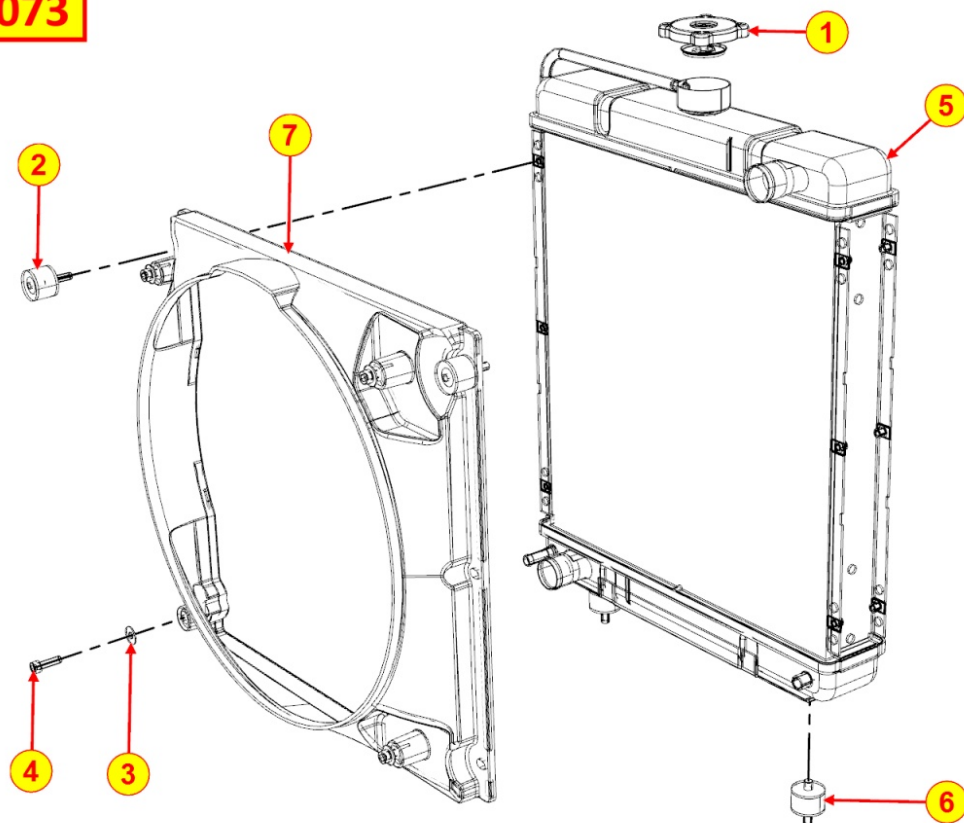

8073320580 - COOLANT RADIATOR

TAB | 073

Pos	Kit	Included In	Code	Description	Qty	Old Code	Tech. Info
1		(A) (B)	ED0090001840-S	CAP	1		
2			ED0086361540-S	SILENT BLOCK	2		
3			ED0076250700-S	WASHER	8		
4			ED0097300120-S	ALLEN SCREW	4		
5	A		ED0073502700-S	RADIATOR	1		
6		(B)	ED0086361450-S	SILENT BLOCK	2		
7			ED0025697500-S	SHROUD	1