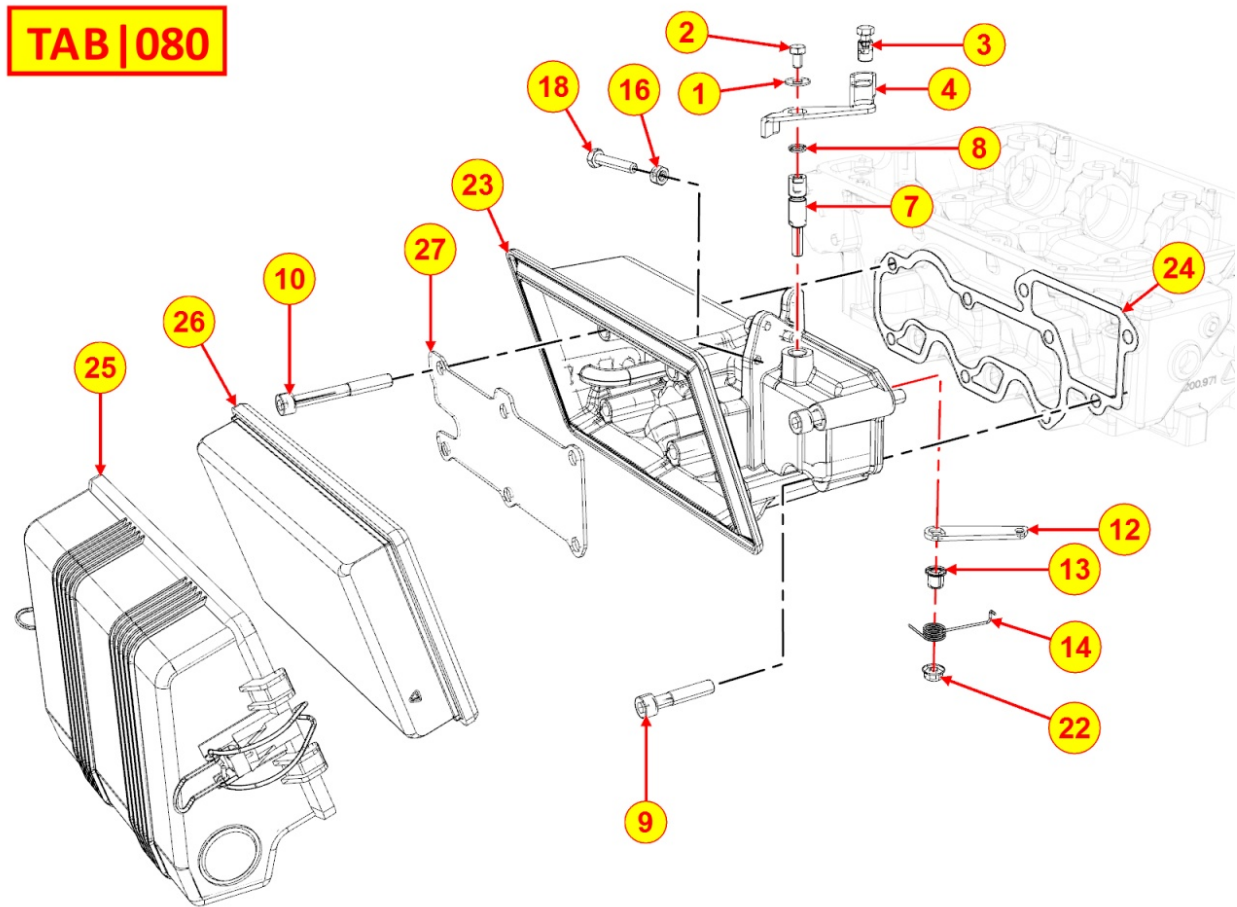

8080321190 - AIR INLET MANIFOLD / AIR FILTER

Pos	Kit	Included In	Code	Description	Qty	Old Code	Tech. Info
1			ED0076252850-S	WASHER	1		
2			ED0017550010-S	BOLT	1		
3			ED0058301190-S	JUNCTION	1		
4			ED0052013390-S	LEVER	1		⚠
7			ED0061405500-S	PIN	1		⚠
8		(B)	ED0012000520-S	O-RING	1		⚠
9			ED0097300310-S	ALLEN SCREW	2		
10			ED0097300350-S	ALLEN SCREW	7		
12		(B)	ED0052006740-S	LEVER	1		
13		(B)	ED0019570140-S	BUSHING	1		
14		(B)	ED0056600650-S	SPRING	1		⚠
16		(B)	ED0032400080-S	NUT	2		
18		(B)	ED0017600290-S	BOLT	2		
20		(A) (B)	ED0093050820-S	WATER HOSE	1		
22			ED0032030500-S	NUT	1		
23			ED0087412370-S	SUPPORT	1		
24			ED0044200810-S	GASKET	1		
25			ED0026051000-S	FILTER COVER	1		⚠
26			ED0021751640-S	AIR CLEANER CARTRIDGE	1		⚠
27			ED0050550560-S	COVER	1