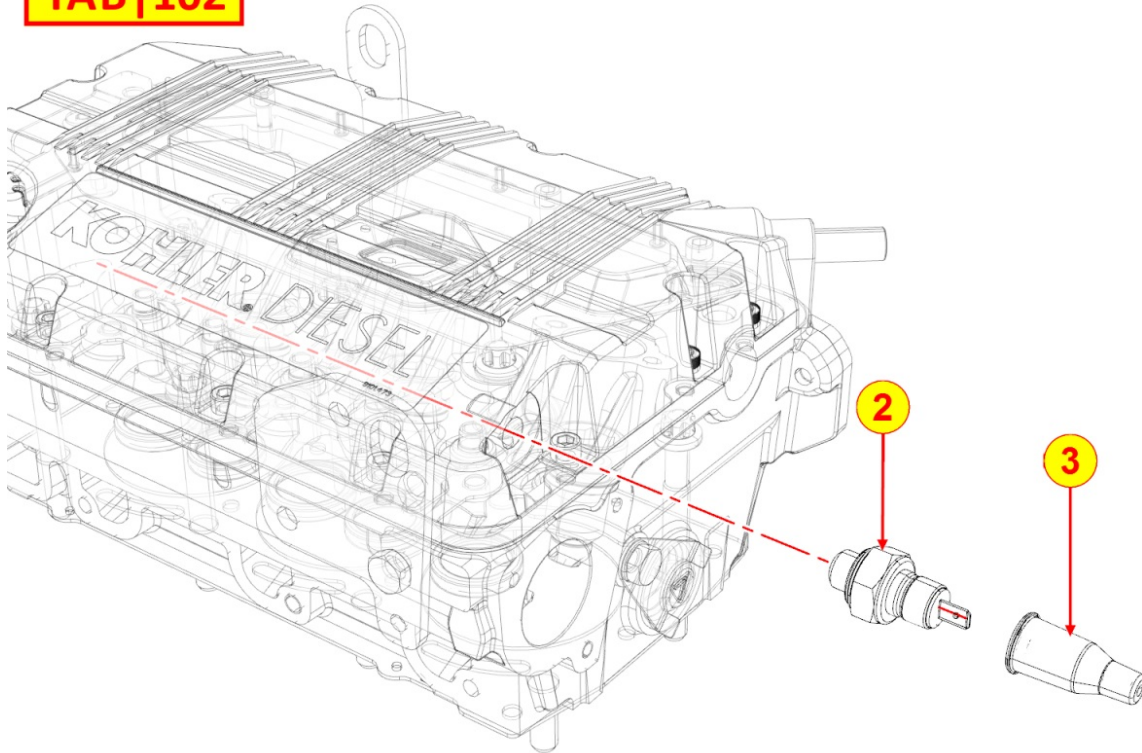

8102320130 - OIL PRESSURE SWITCH

TAB | 102

Pos	Kit	Included In	Code	Description	Qty	Old Code	Tech. Info
2			ED0067450560-S	PRESSURE SWITCH	1		
3			ED0064910130-S	GROMMET	1