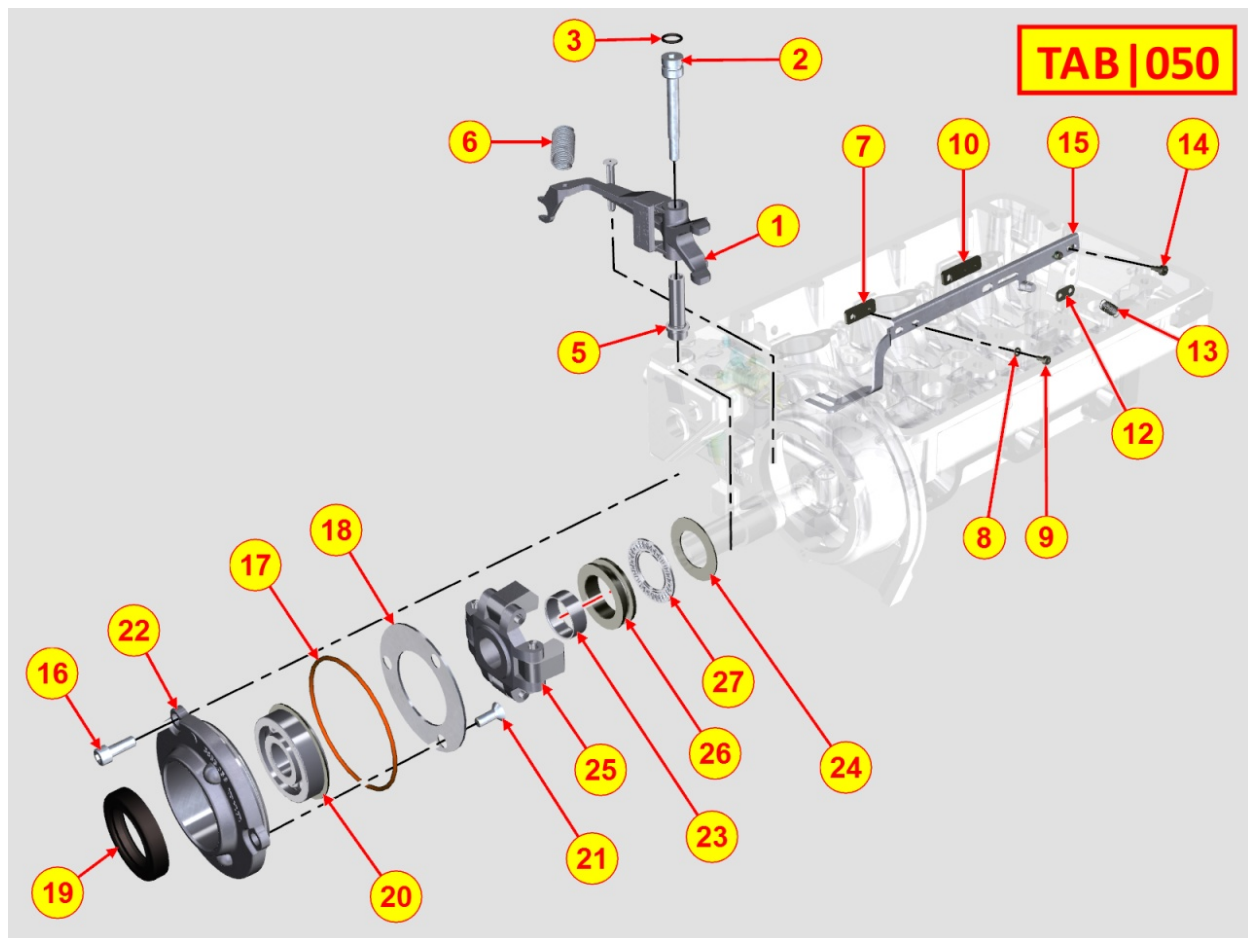

8050321190 - SPEED GOVERNOR

Pos	Kit	Included In	Code	Description	Qty	Old Code	Tech. Info
1	B		ED0048963300-S	ASSEMBLY	1	ED0052009460-S	⚠
2		(B)	KDISC.		1	ED0061101070-S	
3		(B)	ED0012000370-S	O-RING	1		
4		(B)		POS. 1	1		
6			ED0056554070-S	SPRING	1		⚠
7		(D) (E)	ED0063200710-S	PLATE	1		⚠
8		(D)	ED0076260370-S	WASHER	2/4/6		
9		(D)	ED0097320960-S	ALLEN SCREW	4		
10		(D) (E)	KDISC.		2	ED0063200730-S	
12		(D)	KDISC.		1	ED0062751270-S	
13			ED0056552570-S	SPRING	1		⚠
14			ED0098652020-S	SPECIAL SCREW FOR PUMP RACK	3		
15	E		ED0013801040-S	ROD	1		⚠
16			ED0097300100-S	ALLEN SCREW	3		
17		(A)	ED0012020370-S	O-RING	1		
18		(A)	ED0062751660-S	PLATE	1		
19		(A)	ED0012133030-S	SEAL RING	1		
20		(A)	ED0030010660-S	BEARING	1		
21			ED0098001620-S	FLARING SCREW	3		
22	A		ED0026902940-S	COVER	1		
23		(C)	ED0015850850-S	BUSHING	1		
24			ED0073520630-S	THRUST WASHER	1		
25			ED0088050480-S	SUPPORT	1		
26	C		ED0054012500-S	SLEEVE	1		
27			ED0031101650-S	BEARING	1