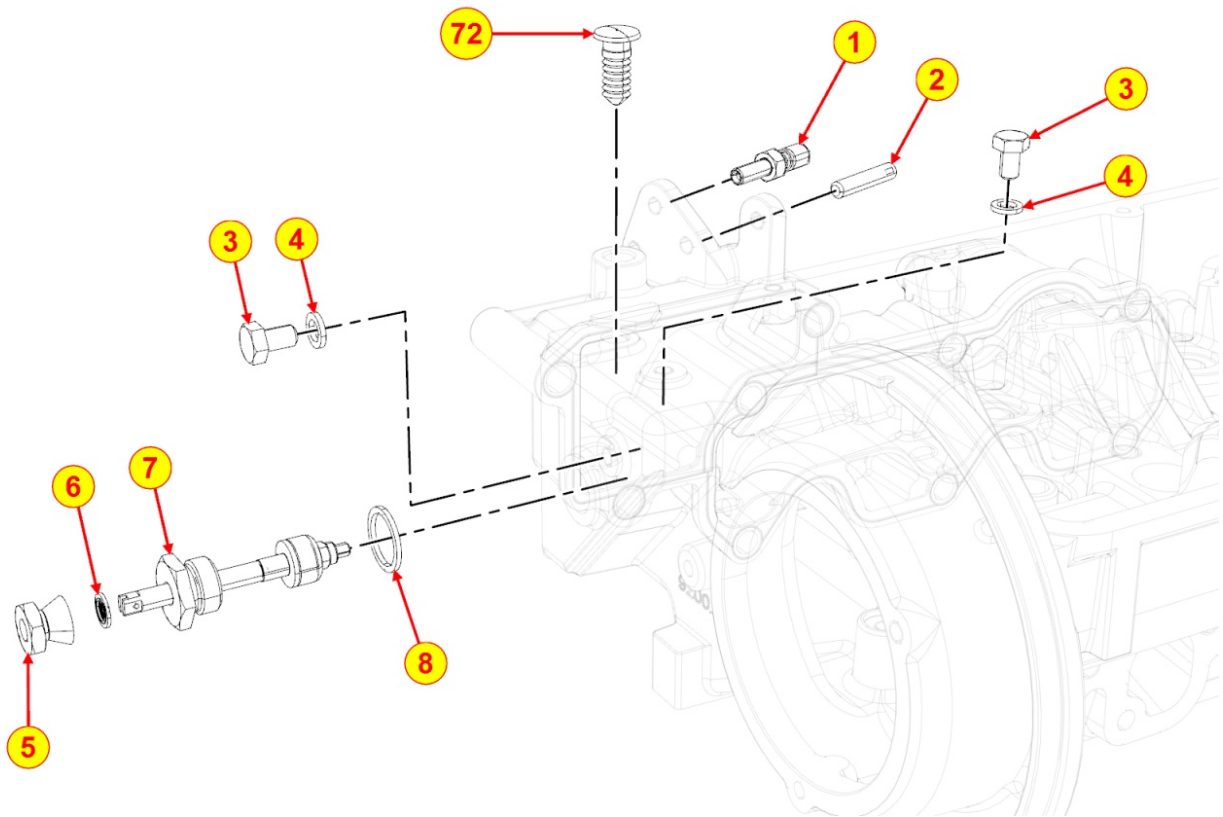

8051321650 - CONTROLS

TAB | 051

Pos	Kit	Included In	Code	Description	Qty	Old Code	Tech. Info
1			ED0091801910-S	CABLE END	1		
2			ED0097651220-S	ALLEN SCREW	1		
3			ED0017600010-S	BOLT	2		⚠
4			ED0046700620-S	COPPER WASHER D10/6.2 1.5 THK	2		⚠
5			KDISC.		2	ED0033002730-S	
6			ED0076701290-S	WASHER	1		⚠
7			ED0085761380-S	CHOKE	1		
8			ED0044800460-S	GASKET	1		
10			ED0032400080-S	NUT	1		
72			ED0090001350-S	CAP	1