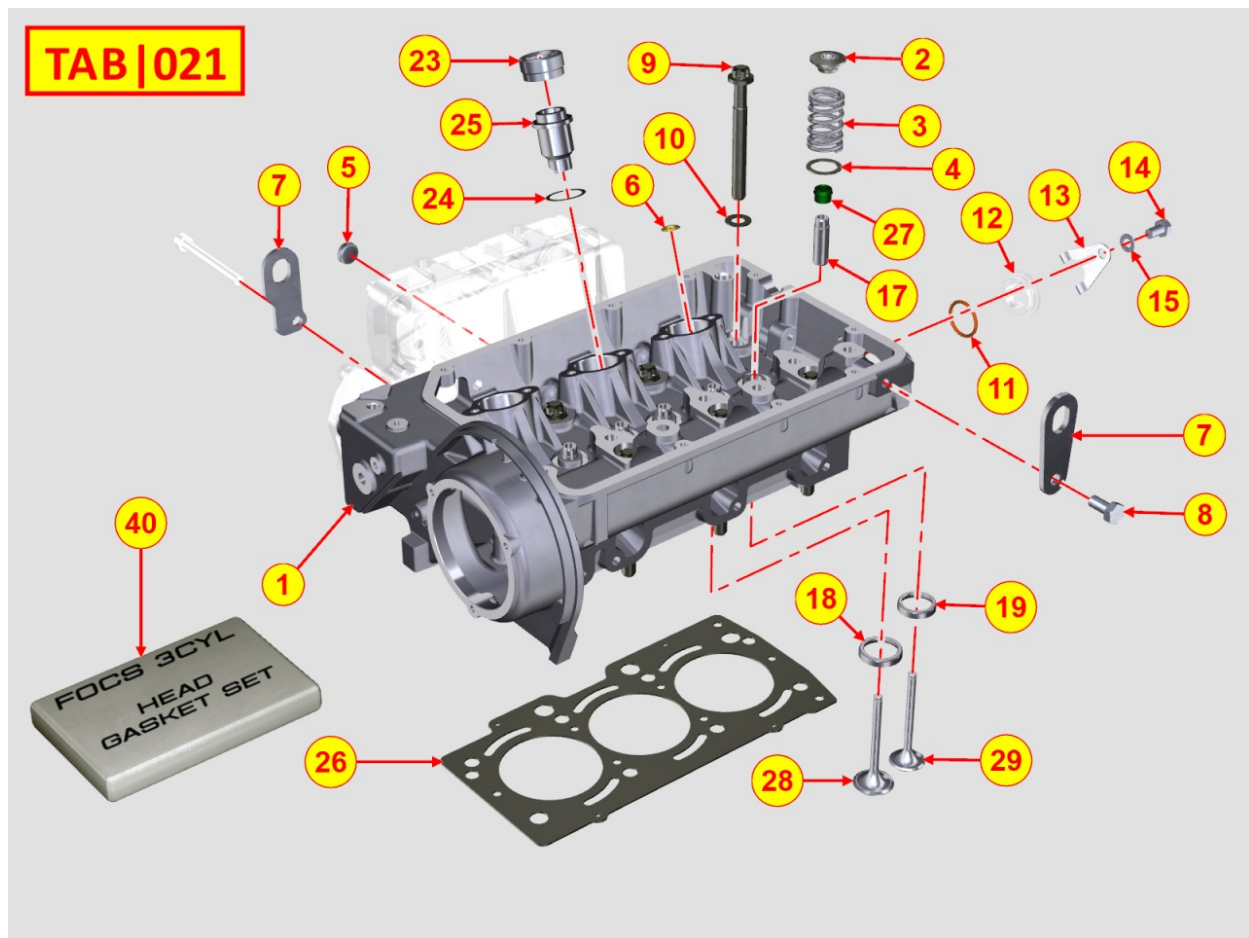

8021320170 - CYLINDER HEAD

Pos	Kit	Included In	Code	Description	Qty	Old Code	Tech. Info
1	B		ED0092007080-S	CYLINDER HEAD	1		
2		(B)		803632...0	4/6/8*		
3		(B)		803632...0	4/6/8*		
4		(B)		803632...0	4/6/8*		
5		(A) (B)	ED0089900470-S	CAP	2		
6			ED0059890070-S	SPARK ARRESTER	3		
7			ED0085459390-S	BRACKET	2		
8			ED0017700020-S	BOLT	1		
9			ED0098202220-S	SCREW	8		⚠
10			ED0076251300-S	WASHER	8		
11		(B)	ED0012000810-S	O-RING	1		⚠
12				807932...0	1		
13		(B)	ED0055700190-S	SPRING	1		⚠
14		(B)	ED0017701270-S	BOLT	1		
15		(B)	ED0076250100-S	WASHER	1		
17		(A) (B)	ED0048452000-S	VALVE GUIDE	6		⚠
18		(A) (B)	ED0080001970-S	VALVE SEAT INLET	3		
19		(A) (B)	ED0080002110-S	VALVE SEAT EXHAUST	3		
23			ED0041300960-S	RING NUT	3		
24			ED0035275170-S	SPACER	9		
25			ED0067250700-S	COMBUSTION PRECHAMBER	3		
26			ED0047300040-S	HEAD GASKET 1003 THICK.1,43 META. (47308	0	ED0047308310-S	
26			ED0047300050-S	HEAD GASKET 1003 TH.1,53 STEEL	1	ED0047308320-S	
26			ED0047300120-S	HEAD GASKET 1003 THICK.1,63 META. (47308	0	ED0047308330-S	
27		(B)		803632...0	4/6/8*		
28		(B)		803632...0	2/3/4*