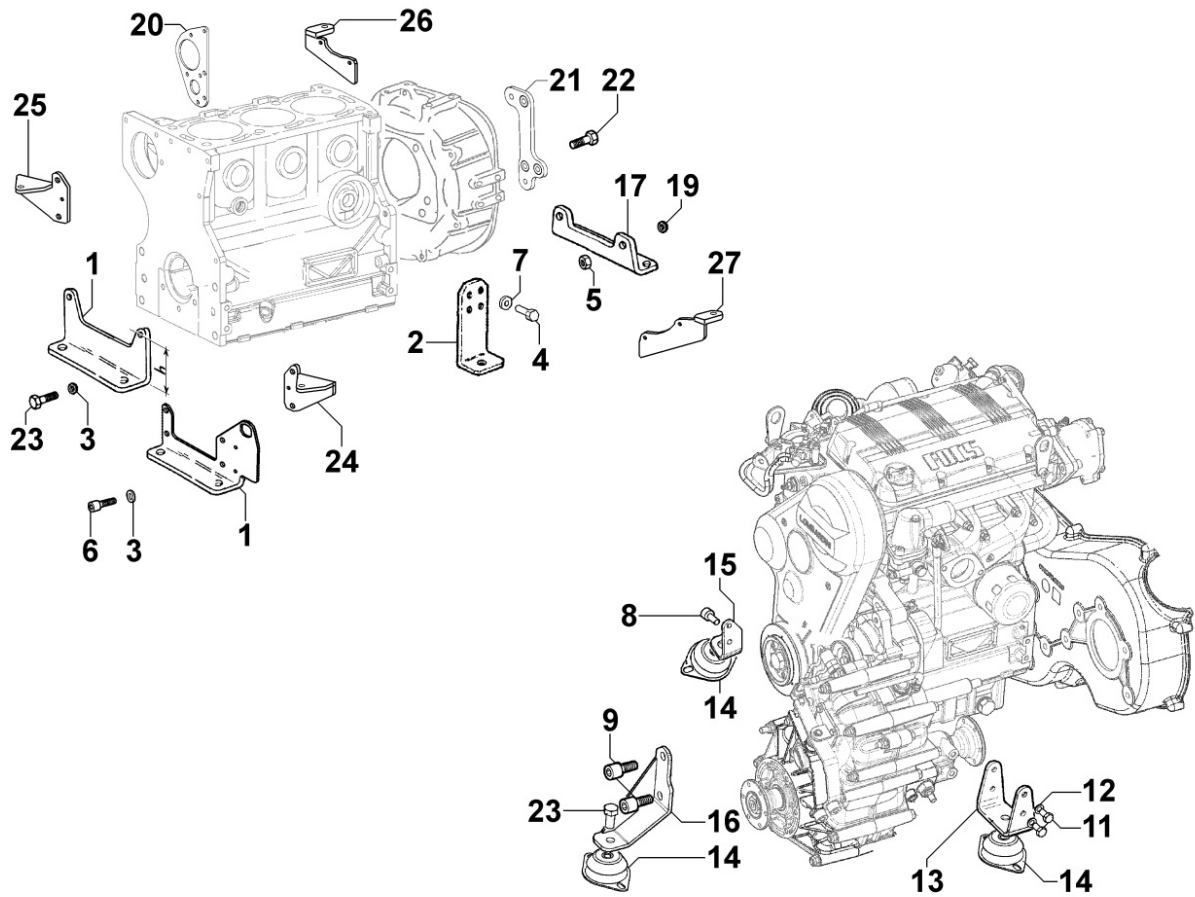

8025320070 - ENGINE MOUNTS

Pos	Kit	Included In	Code	Description	Qty	Old Code	Tech. Info
1			ED0064292170-S	ENGINE MOUNT	1		
2			ED0064292180-S	ENGINE MOUNT	2		
3			ED0076450070-S	WASHER	8		
23			ED0017900880-S	BOLT	8