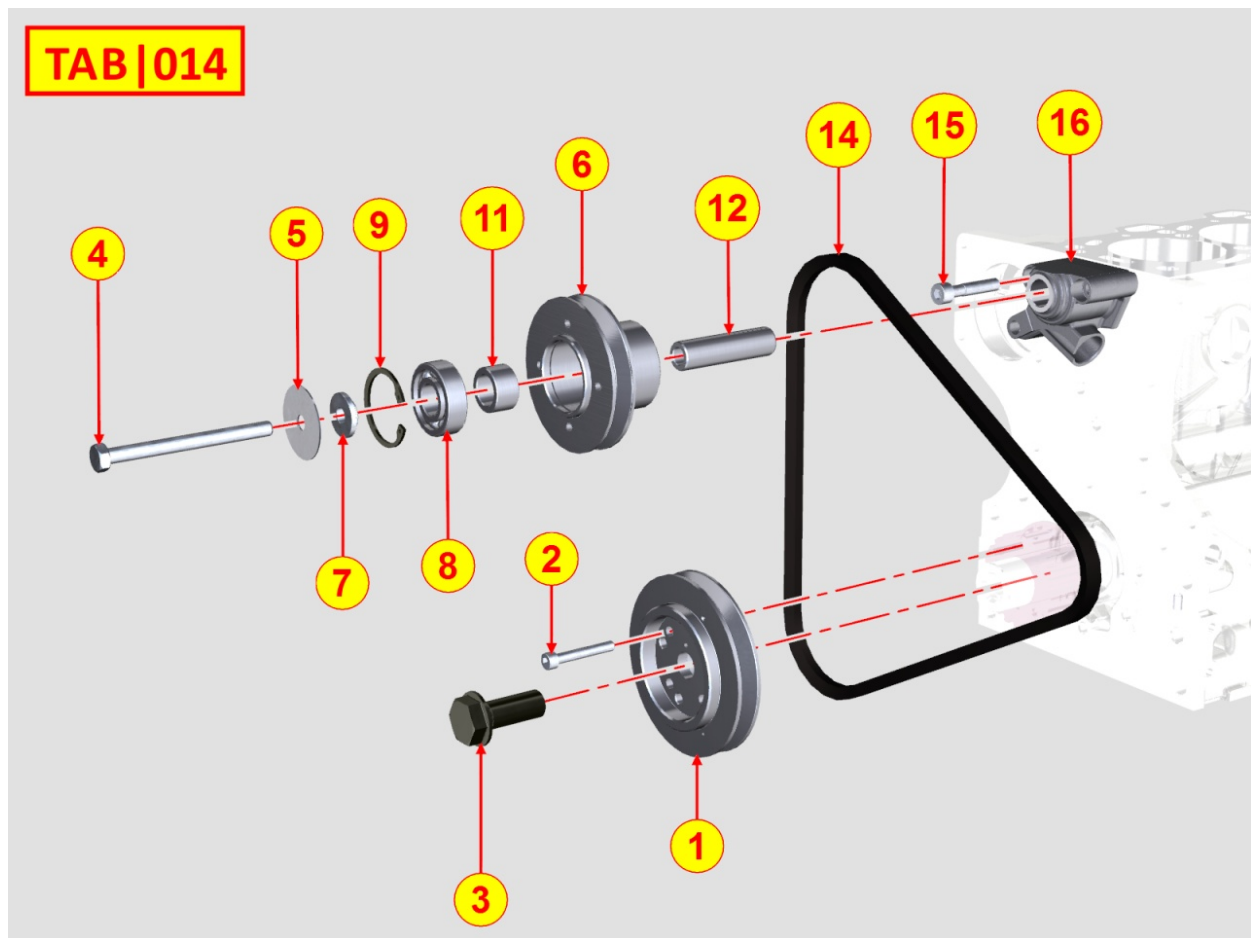

8010320060 - CRANKSHAFT

Pos	Kit	Included In	Code	Description	Qty	Old Code	Tech. Info
1	A		ED0010511050-S	CRANKSHAFT	1		
2		(A)	ED0084300040-S	TAPER PIN 3X12 DIN 1481	1		
3		(A)	ED0022801190-S	KEY	1		
4		(A)	ED0090801320-S	CAP	3		
5		(A)	ED0022801490-S	KEY	1		
6		(A)		802032...0	2/3/4/5		
7		(A)		801132...0	2/3/4		
8		(A)		802032...0	2		

8011320070 - PISTON / CONNECTING ROD

Pos	Kit	Included In	Code	Description	Qty	Old Code	Tech. Info
1	A		ED0065015120-S	PISTON SET STD	3		
1	A		ED0065015130-S	COMPLETE PISTON FOCS 1404 +0,50	3		
1	A		ED0065015140-S	COMPLETE PISTON FOCS 1404 +1,00	3		
2	B		ED0015262260-S	*CONNECTING ROD ASSY.	3		⚠
3		(A)	ED0082112480-S	RINGS STAND.	2/3/4		
3		(A)	ED0082112490-S	SEGMENTS SERIES STD FOCS 1404 +0,50	2/3/4		
3		(A)	ED0082112500-S	SEGMENTS SERIES STD FOCS 1404 +1.00	2/3/4		
4		(A)	ED0084800810-S	PISTON PIN	3		
5		(A)	ED0012610990-S	RING	6		
6		(B)	ED0016300670-S	CONNECTING ROD SLIDING BEARING	2/3/4	ED0016300380-S	
7			ED0016401160-S	BEARING STD	2/3/4		⚠
7			ED0016401170-S	UNDER SIZE CONNECTING ROD -0,25	2/3/4		⚠
7			ED0016401180-S	UNDER SIZE CONNECTING ROD -0,50	2/3/4		⚠
8		(B)	ED0017701010-S	BOLT	4/6/8		

8012320140 - FLYWHEEL

Pos	Kit	Included In	Code	Description	Qty	Old Code	Tech. Info
1	A	(B)	ED0098811490-S	FLYWHEEL	1		
2		(A) (B)	ED0028160880-S	RING GEAR	1		
3			ED0017801050-S	BOLT	5		

8014320340 - PULLEYS / BELT