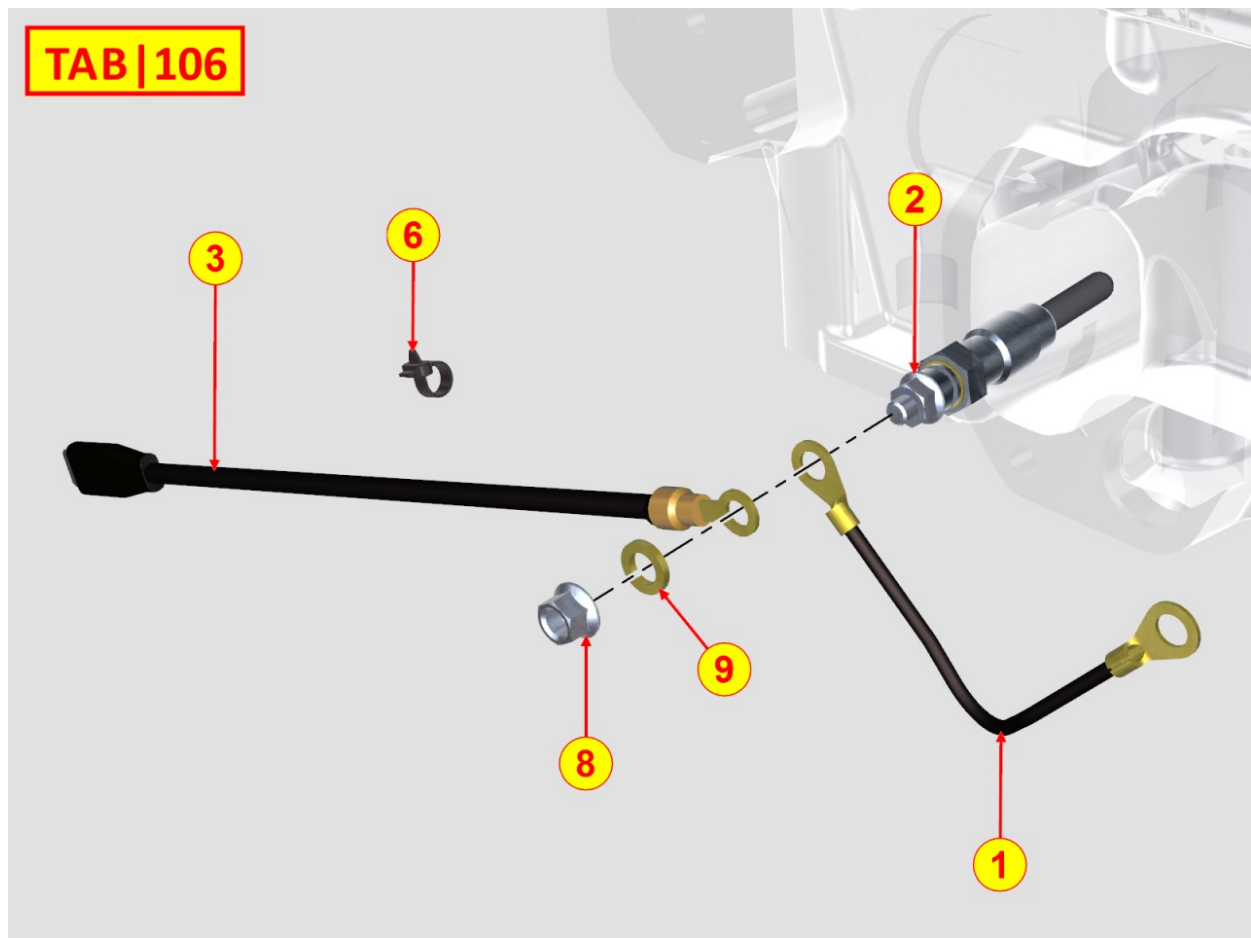

8106320020 - GLOW PLUGS / PRE-HEATING RELAY

Pos	Kit	Included In	Code	Description	Qty	Old Code	Tech. Info
1			ED0021855480-S	CABLE	2		
2	A		ED0021000890-S	GLOW PLUG	3	ED0021000980-S	⚠
3			ED0021858670-S	CABLE	1		⚠
6			ED0024710190-S	CABLE TIE	1		
9		(A)	ED0076260660-S	WASHER	3