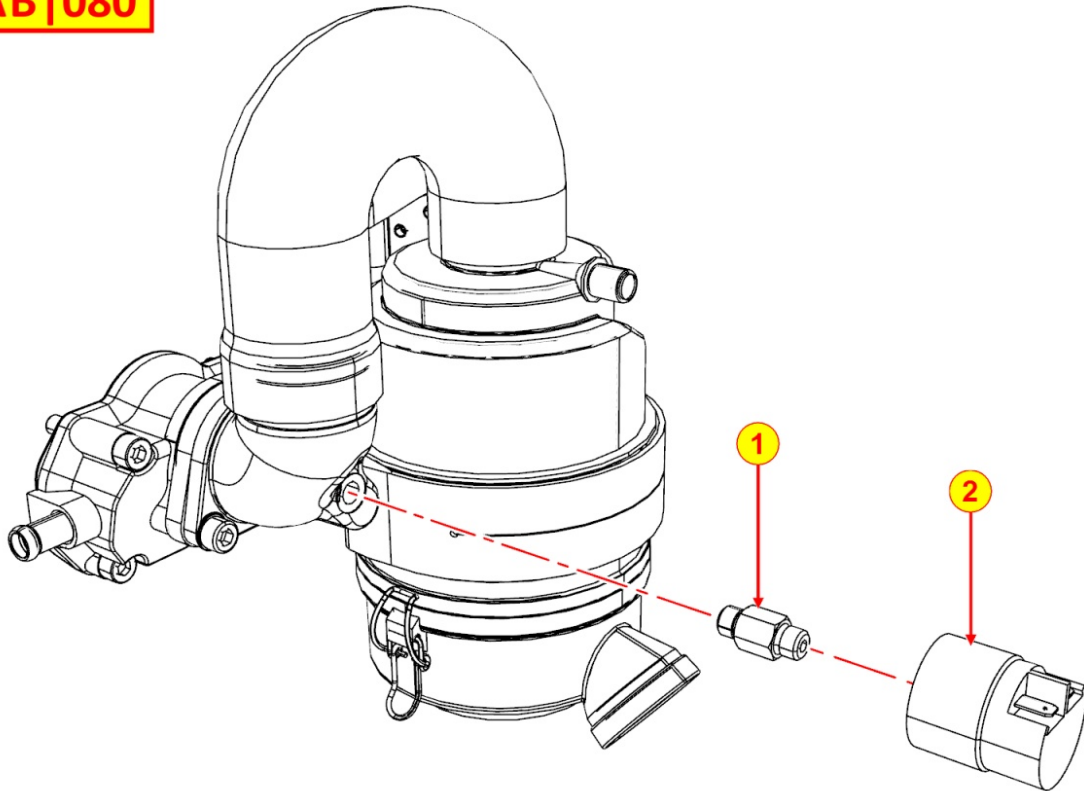

8084320080 - AIR FILTER DUST INDICATOR

TAB | 080

Pos	Kit	Included In	Code	Description	Qty	Old Code	Tech. Info
1			ED0073250100-S	JOINT	1		
2			ED0097001000-S	VALVE	1