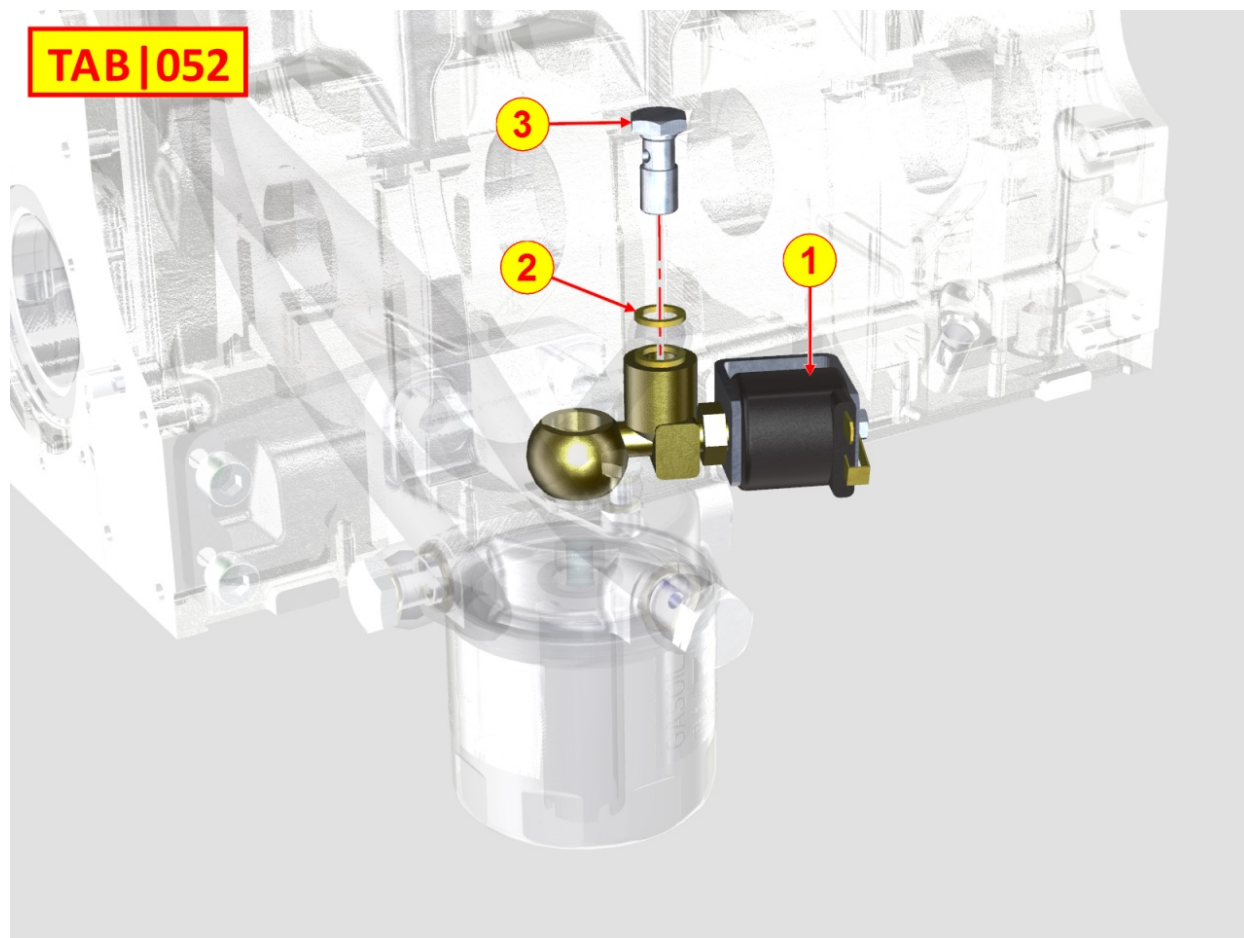

8052320030 - ELECTROVALVE

Pos	Kit	Included In	Code	Description	Qty	Old Code	Tech. Info
1			ED0035871190-S	SOLENOID VALVE	1		
2			ED0046700590-S	COPPER WASHER D14/10.2 1.	2		
3			ED0019011930-S	UNION BOLT	1		
4			ED0024710060-S	CABLE TIE	1