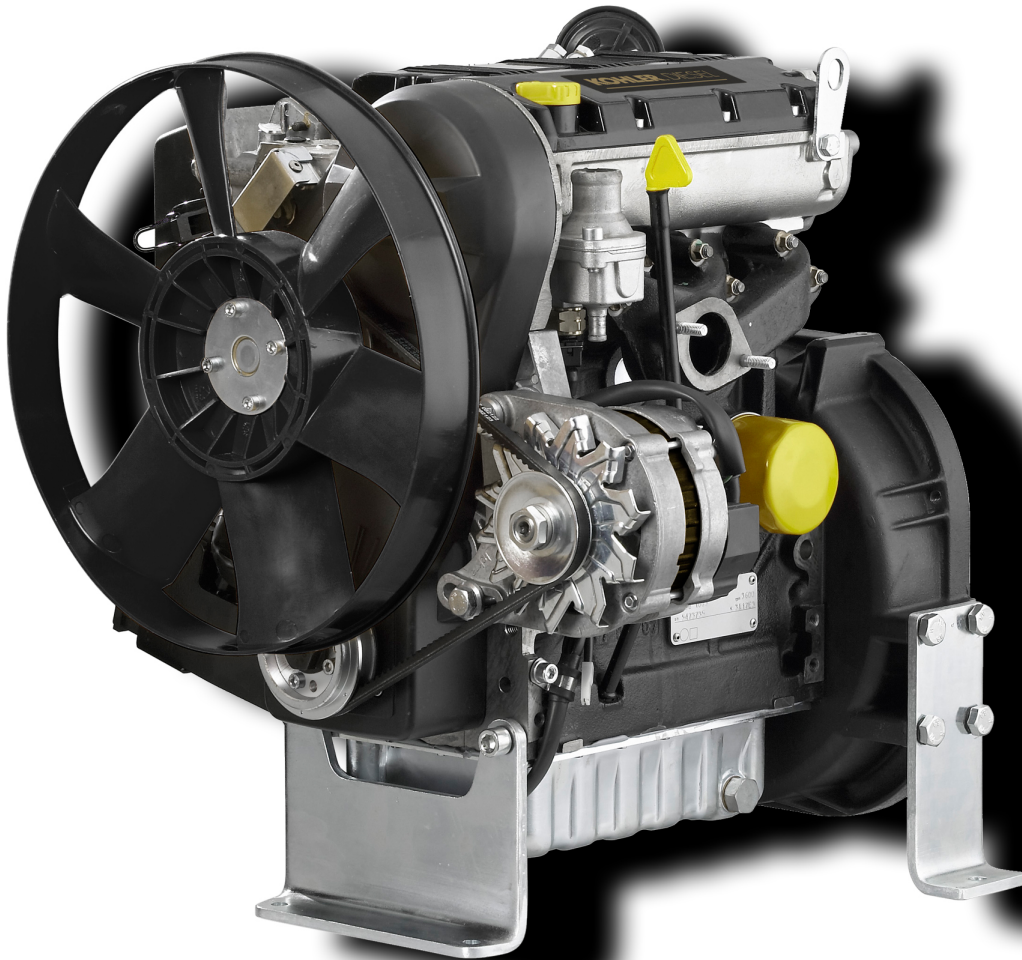

ED6A37E2

Spare Parts Catalogue

LDW1003

Update Date 16/12/2020

Print Date 15/01/2021

Tavola ricambi

Index	Description
8010320060	CRANKSHAFT
8011320070	PISTON / CONNECTING ROD
8012320140	FLYWHEEL
8014320340	PULLEYS / BELT
8020320610	CRANKCASE
8021320170	CYLINDER HEAD
8022320540	HEAD COVER
8023320030	FLYWHEEL SIDE SUPPORT
8025320070	ENGINE MOUNTS
8030320080	INJECTION SYSTEM
8035320640	CAMSHAFT
8036320040	ROCKER ARMS / VALVES
8038320020	TIMING SYSTEM
8040320040	OIL PUMP
8041320340	OIL PAN
8042320040	OIL FILTER
8043320310	OIL DIPSTICK
8045320020	BREATHER SYSTEM
8047320150	OIL COOLER
8050321190	SPEED GOVERNOR
8051321650	CONTROLS
8052320030	ELECTROVALVE
8061320820	FUEL FILTER
8062320390	FUEL FEED PUMP
8064320980	FUEL LINES
8067320340	FIXING FOR COOLANT RADIATOR
8068320370	COOLANT HOSES
8071320120	COOLING FAN
8073320580	COOLANT RADIATOR
8074320290	THERMOSTAT UNIT
8075320020	COOLANT INLET FLANGE
8077320010	COOLANT PUMP
8079320040	FITTING FOR CAB HEATING
8080321190	AIR INLET MANIFOLD / AIR FILTER
8084320080	AIR FILTER DUST INDICATOR
8085320110	EXHAUST GAS MANIFOLD

8010320060 - CRANKSHAFT

Pos	Kit	Included In	Code	Description	Qty	Old Code	Tech. Info
1	A		ED0010511050-S	CRANKSHAFT	1		
2		(A)	ED0084300040-S	TAPER PIN 3X12 DIN 1481	1		
3		(A)	ED0022801190-S	KEY	1		
4		(A)	ED0090801320-S	CAP	3		
5		(A)	ED0022801490-S	KEY	1		
6		(A)		802032...0	2/3/4/5		
7		(A)		801132...0	2/3/4		
8		(A)		802032...0	2		