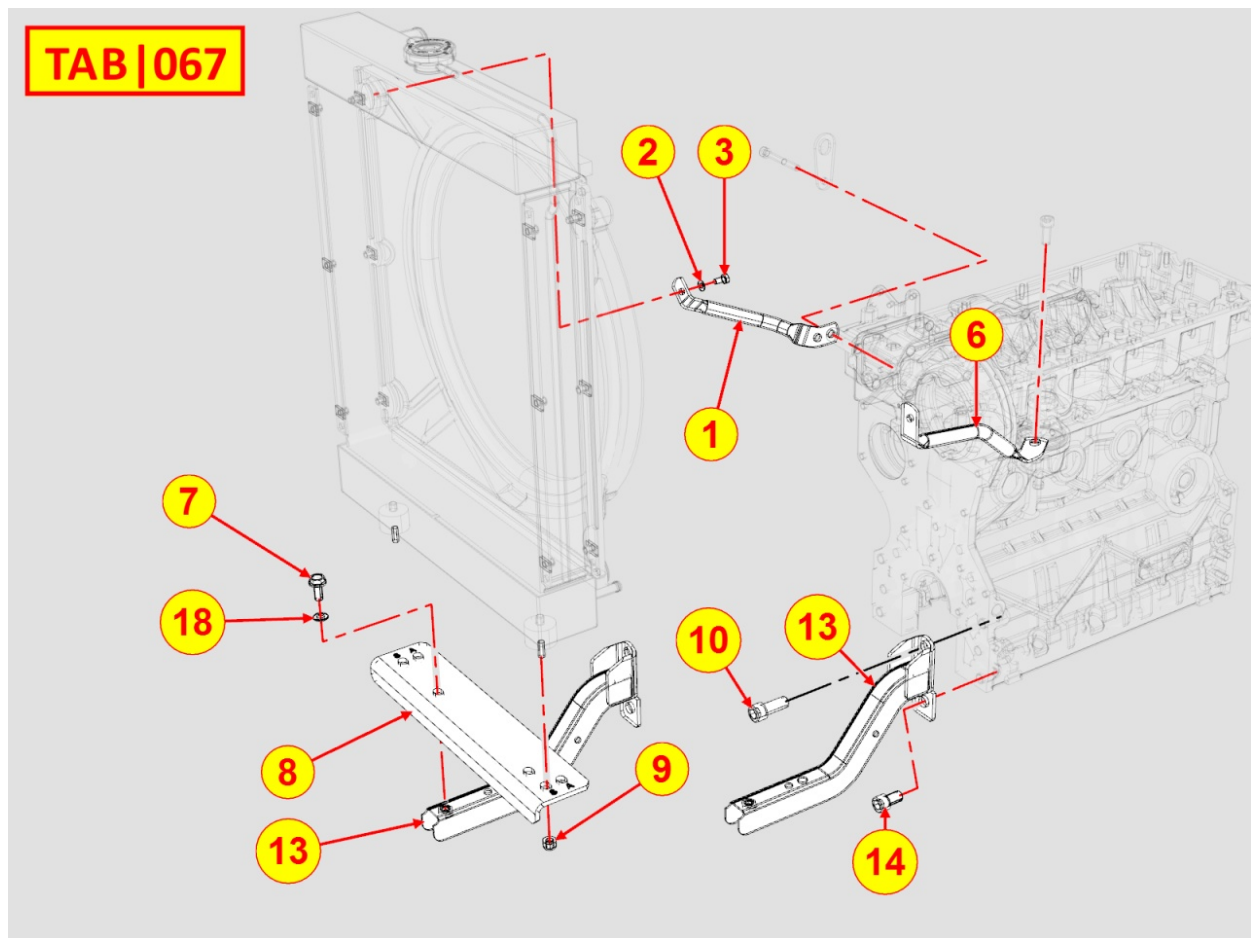

8067320340 - FIXING FOR COOLANT RADIATOR

TAB | 067

Pos	Kit	Included In	Code	Description	Qty	Old Code	Tech. Info
1			ED0092651600-S	RIGHT RADIATOR ROD	1		
2			ED0076250070-S	WASHER	2		
3			ED0017600030-S	BOLT	2		
6			ED0092651910-S	LEFT RADIATOR ROD	1		⚠
7			ED0017701110-S	BOLT	2		
8			ED0063600900-S	PLATE	1		
9			ED0032030750-S	NUT	2		
10			ED0097322950-S	ALLEN SCREW	2		
11			ED0076450070-S	WASHER	4		
13			ED0085454390-S	BRACKET	2		
14			ED0097302630-S	ALLEN SCREW	2		
18			ED0076250100-S	WASHER	2