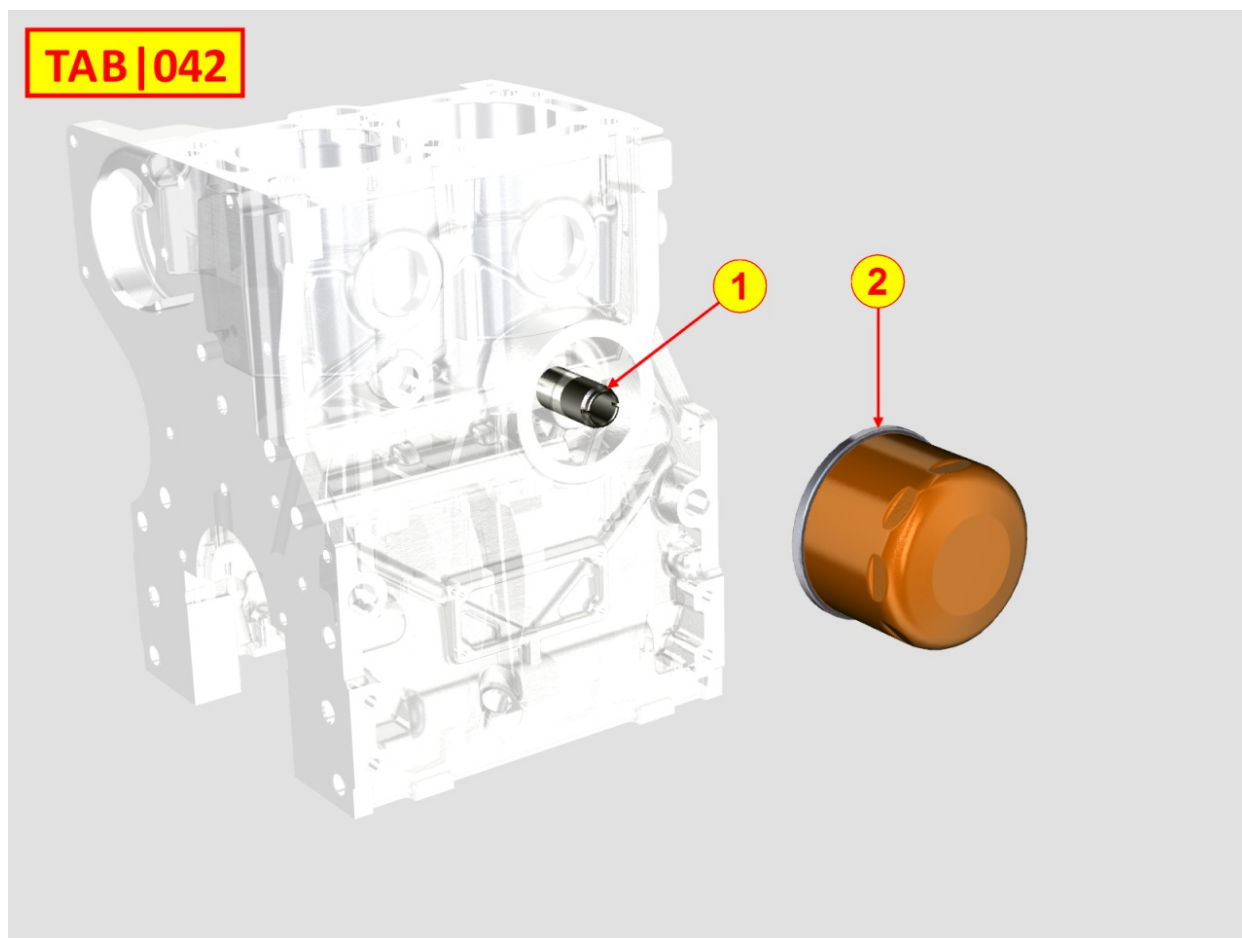

8042320040 - OIL FILTER

Pos	Kit	Included In	Code	Description	Qty	Old Code	Tech. Info
1			ED0072650210-S	JOINT	1		
2			ED0021752830-S	OIL FILTER CARTRIDGE	1	ED0021751070-S