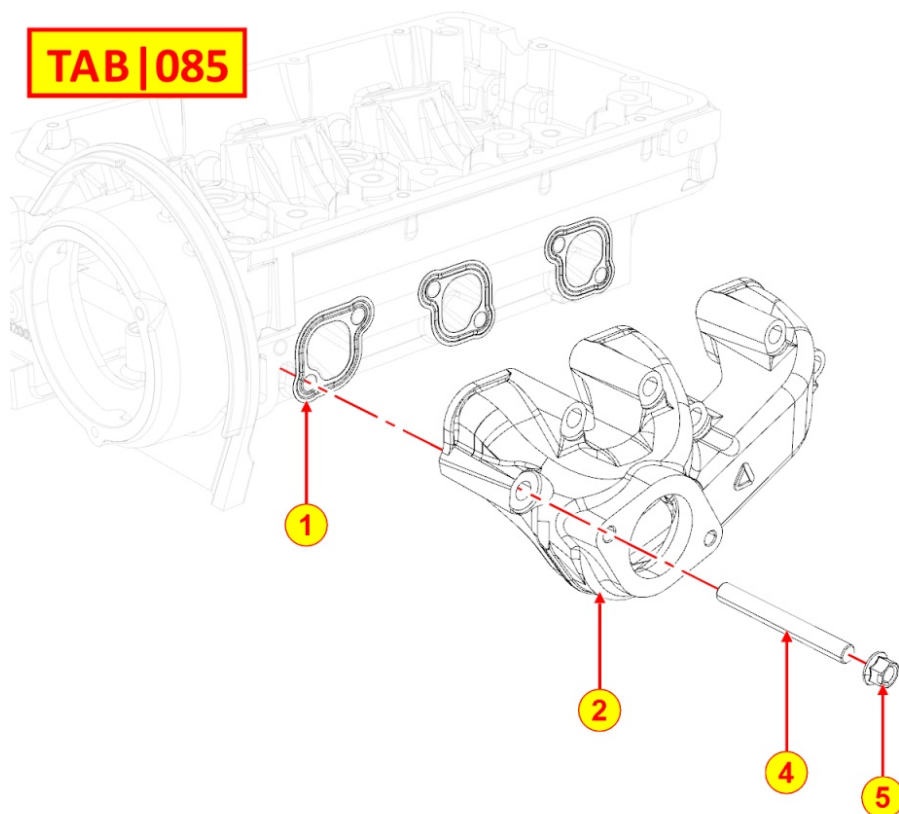

8085320110 - EXHAUST GAS MANIFOLD

Pos	Kit	Included In	Code	Description	Qty	Old Code	Tech. Info
1			ED0044200700-S	GASKET	4		
2			ED0024862420-S	MANIFOLD	1		
4			ED0067800280-S	STUD	6		
5			ED0032401630-S	NUT	6