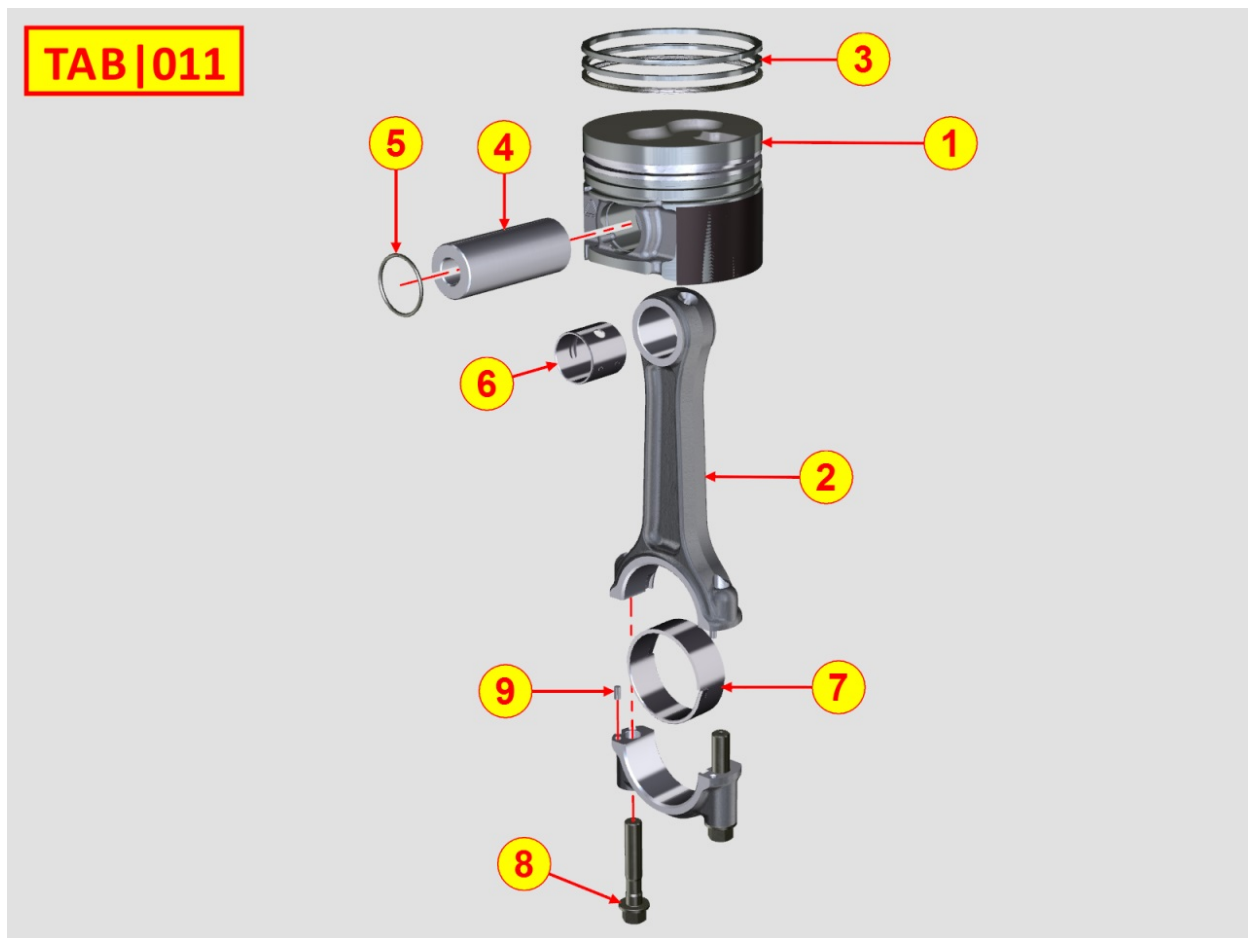

8011320070 - PISTON / CONNECTING ROD

Pos	Kit	Included In	Code	Description	Qty	Old Code	Tech. Info
1	A		ED0065015120-S	PISTON SET STD	3		
1	A		ED0065015130-S	COMPLETE PISTON FOCS 1404 +0,50	3		
1	A		ED0065015140-S	COMPLETE PISTON FOCS 1404 +1,00	3		
2	B		ED0015262260-S	*CONNECTING ROD ASSY.	3		⚠
3		(A)	ED0082112480-S	RINGS STAND.	2/3/4		
3		(A)	ED0082112490-S	SEGMENTS SERIES STD FOCS 1404 +0,50	2/3/4		
3		(A)	ED0082112500-S	SEGMENTS SERIES STD FOCS 1404 +1.00	2/3/4		
4		(A)	ED0084800810-S	PISTON PIN	3		
5		(A)	ED0012610990-S	RING	6		
6		(B)	ED0016300670-S	CONNECTING ROD SLIDING BEARING	2/3/4	ED0016300380-S	
7			ED0016401160-S	BEARING STD	2/3/4		⚠
7			ED0016401170-S	UNDER SIZE CONNECTING ROD -0,25	2/3/4		⚠
7			ED0016401180-S	UNDER SIZE CONNECTING ROD -0,50	2/3/4		⚠
8		(B)	ED0017701010-S	BOLT	4/6/8