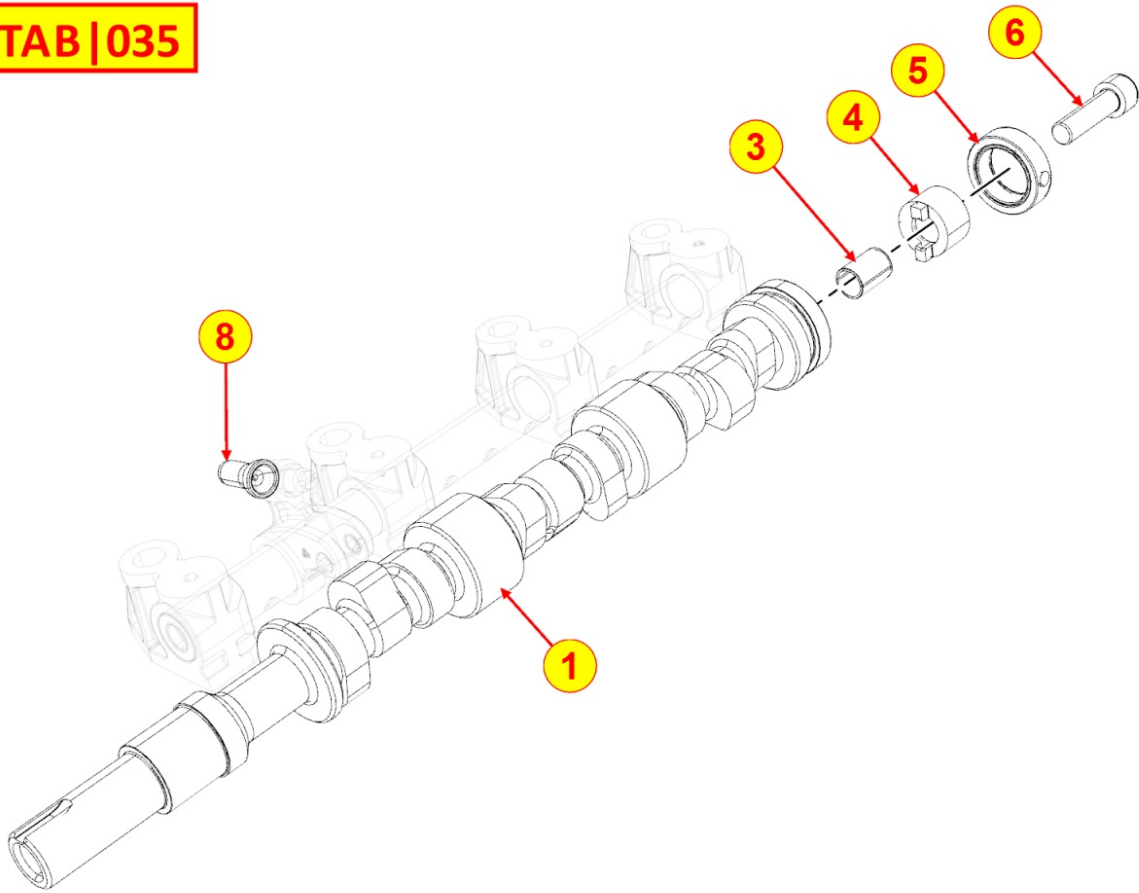

8035320640 - CAMSHAFT

TAB | 035

Pos	Kit	Included In	Code	Description	Qty	Old Code	Tech. Info
1			ED0010116320-S	CAMSHAFT	1		
3			ED0019704610-S	BUSHING	1		⚠
4			ED0035800350-S	ECCENTRIC	1		⚠
5			ED0019704600-S	BUSHING	1		⚠
6			ED0097303760-S	ALLEN SCREW	1		⚠
8			ED0014101120-S	PUSHROD	3