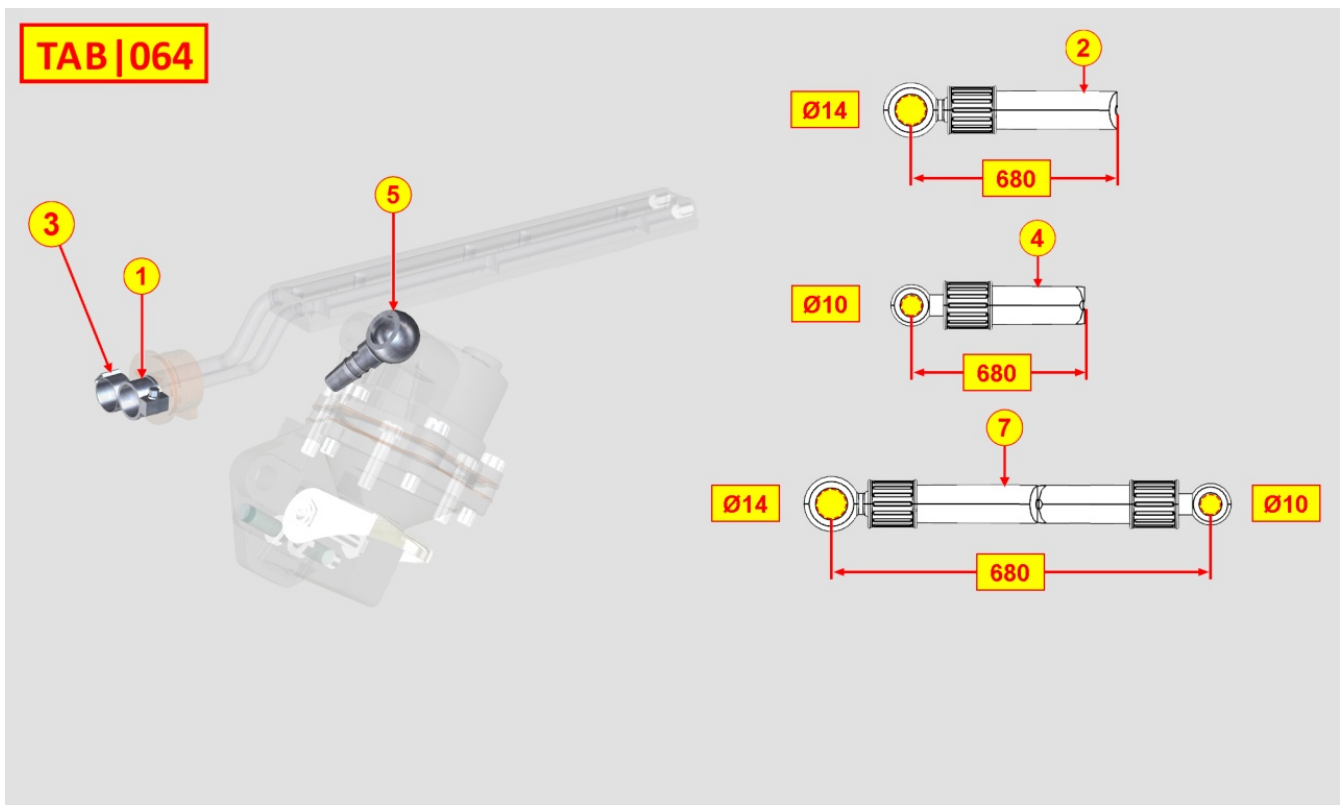

8064320980 - FUEL LINES

Pos	Kit	Included In	Code	Description	Qty	Old Code	Tech. Info
1			ED0036300500-S	CLAMP	1		
2			ED0093761170-S	FUEL HOSE D.14 4X9 LUNGH.680	1		
3			ED0036302170-S	CLAMP	1		
4			ED0093750040-S	FUEL HOSE D.10 L=680	1	ED0093758570-S	
5			ED0072701380-S	JOINT	1		
7			ED0093758540-S	FUEL HOSE 10/14.6X12L=680	1