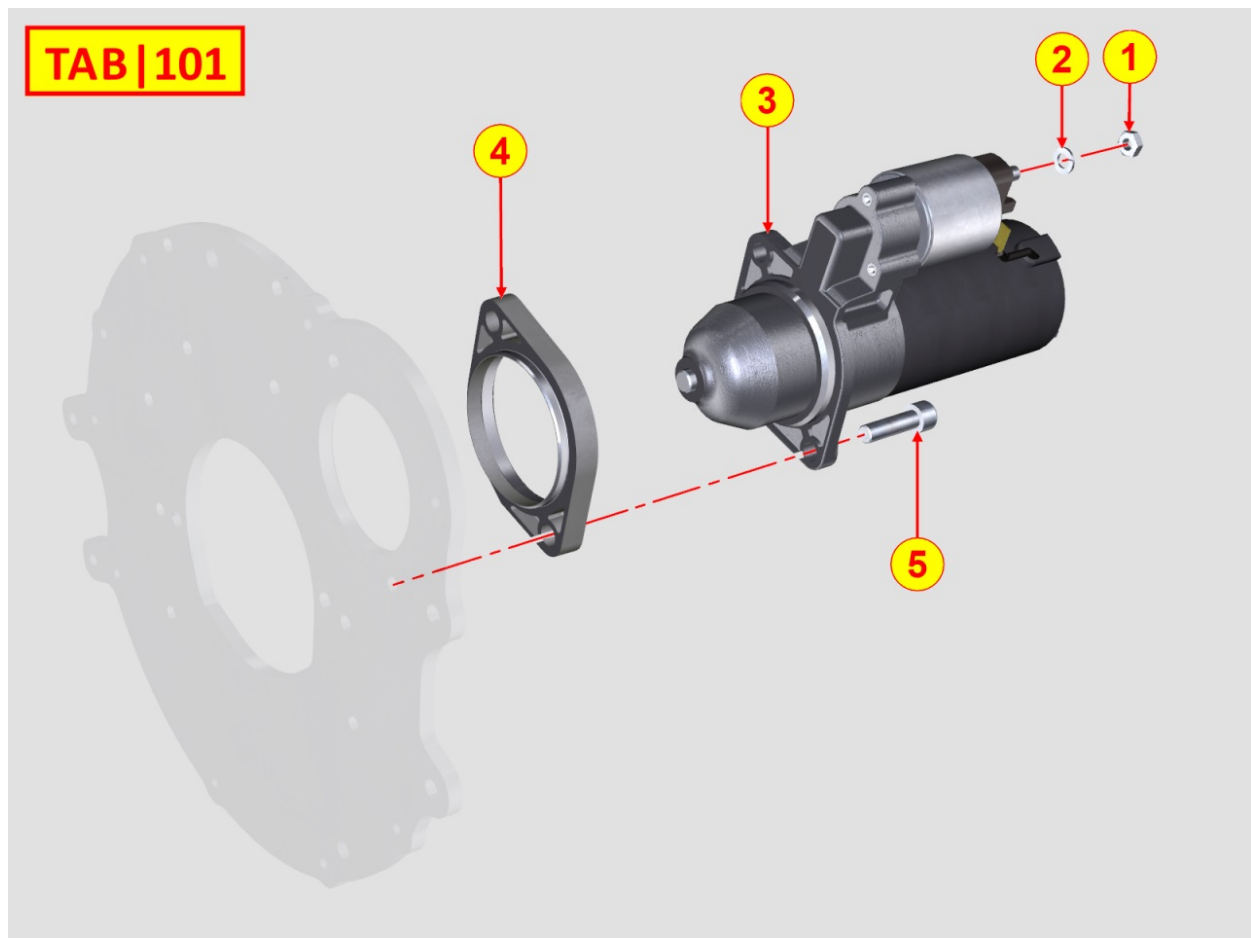

8101320070 - STARTING MOTOR

Pos	Kit	Included In	Code	Description	Qty	Old Code	Tech. Info
1			ED0032400200-S	NUT	1		
2			ED0075650070-S	WASHER	1		
3			ED0058402240-S	STARTING MOTOR	1		
4			ED0038100240-S	FLANGE	1		
5			ED0097300460-S	ALLEN SCREW	2