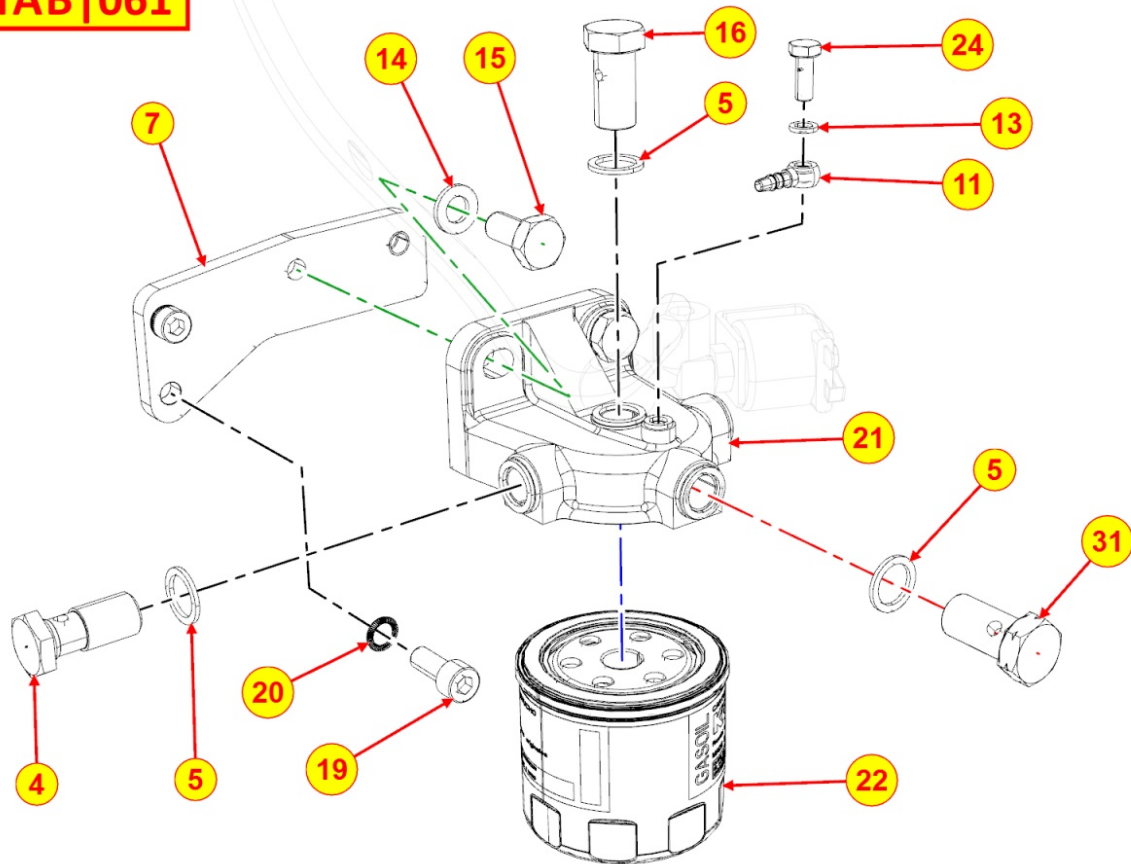

8061320820 - FUEL FILTER

TAB | 061

Pos	Kit	Included In	Code	Description	Qty	Old Code	Tech. Info
4			ED0015700450-S	FILLER	1		
5			ED0046700610-S	COPPER WASHER D19/14.2 1.5 THK	6		
7			ED0085456750-S	BRACKET	1		
11			ED0072701080-S	JOINT	1		
13			ED0046700620-S	COPPER WASHER D10/6.2 1.5 THK	2		⚠
14			ED0076250190-S	WASHER	2		
15			ED0017800040-S	BOLT	2		
16			ED0019010320-S	UNION BOLT	1		
19			ED0097300260-S	ALLEN SCREW	2		
20			ED0076450060-S	WASHER	2		
21	A		ED0037301670-S	FUEL FILTER	1		⚠
22		(A)	ED0021752880-S	FUEL FILTER CARTRIDGE	1	ED0021750450-S	
24			ED0019010330-S	UNION BOLT	1		
31			ED0096800490-S	VALVE	1