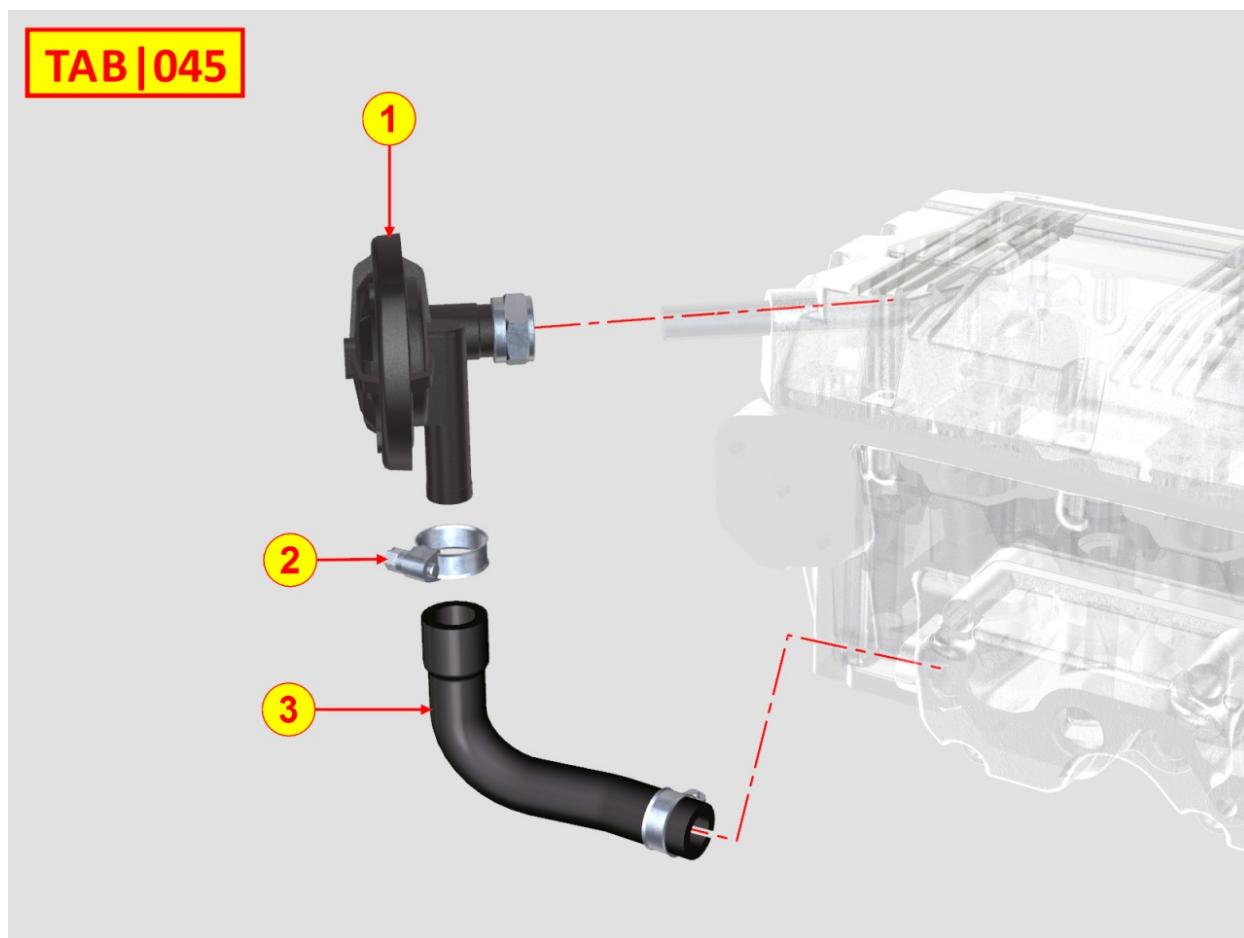

8045320020 - BREATHER SYSTEM

Pos	Kit	Included In	Code	Description	Qty	Old Code	Tech. Info
1			ED0096800340-S	VALVE	1		
2			ED0036301470-S	CLAMP	2		
3			ED0094000980-S	VACUUM HOSE	1