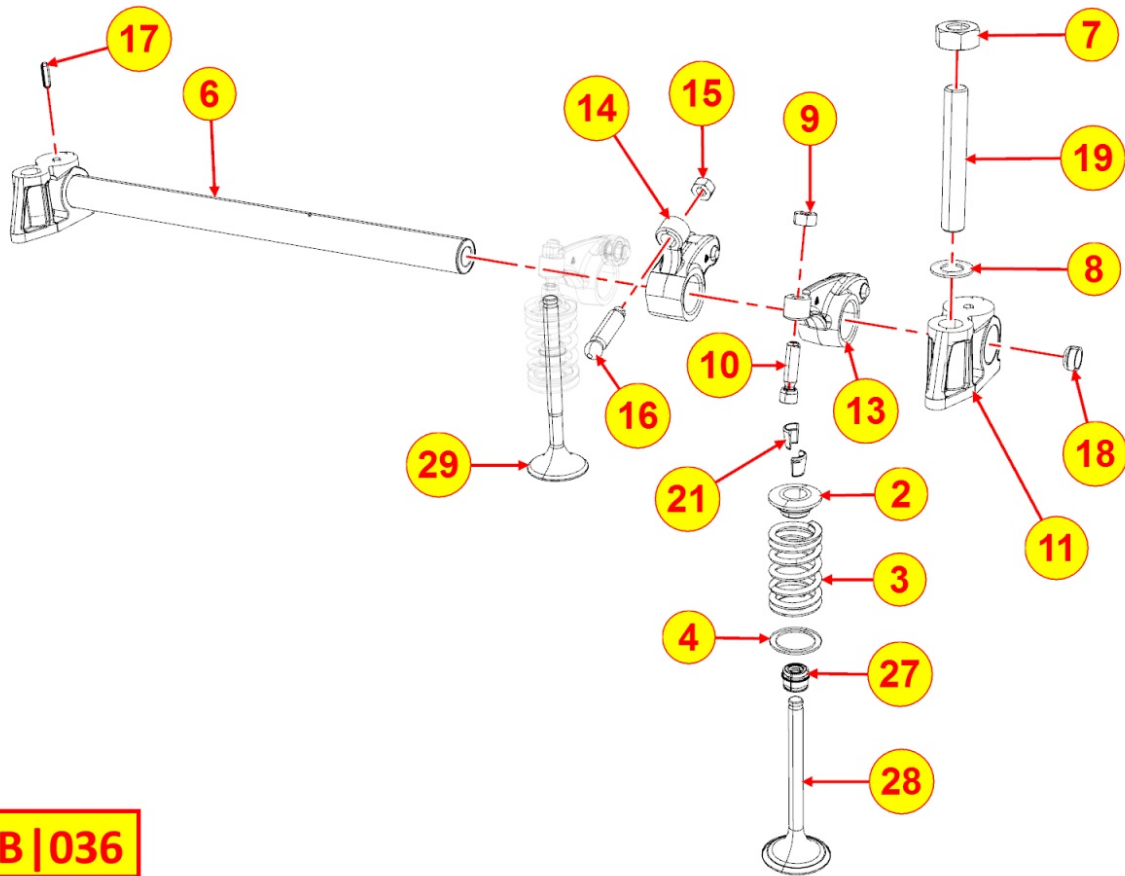

8036320040 - ROCKER ARMS / VALVES

TAB | 036

Pos	Kit	Included In	Code	Description	Qty	Old Code	Tech. Info
2	B		ED0064100170-S	VALVE SPRING RETAINER	4/6/8*		
3			ED0057551370-S	SPRING	6		
4			ED0076251850-S	WASHER	6		
6	A		ED0060451110-S	ROCKER ARM SHAFT	1		⚠
6	E	(A)	KDISC.		1	ED0060450870-S	
7			ED0032400330-S	NUT	4		
8			ED0076251300-S	WASHER	4		
9		(A) (C)	ED0032400080-S	NUT	1		
10		(A) (C)	ED0098500880-S	ADJUSTER	1		
11		(A)	ED0086151050-S	SUPPORT	3		
13	C	(A)	ED0015411930-S	ROCKERARM	6		
14	D	(A)	ED0015412200-S	ROCKERARM	3		
15		(A) (D)	ED0032401510-S	NUT	1		
16		(A) (D)	ED0098501100-S	ADJUSTER	1		
17		(A) (E)	ED0084300610-S	TAPER PIN 'D 10	1		
18		(A) (E)	ED0090001480-S	CAP	2		
19			ED0068000880-S	STUD	4		
21		(B)	ED0080570030-S	COTTER	12		
27			ED0045350150-S	GASKET	6		⚠
28			ED0096521570-S	INTAKE VALVE	3		⚠
29			ED0096851500-S	EXHAUST VALVE	3		⚠