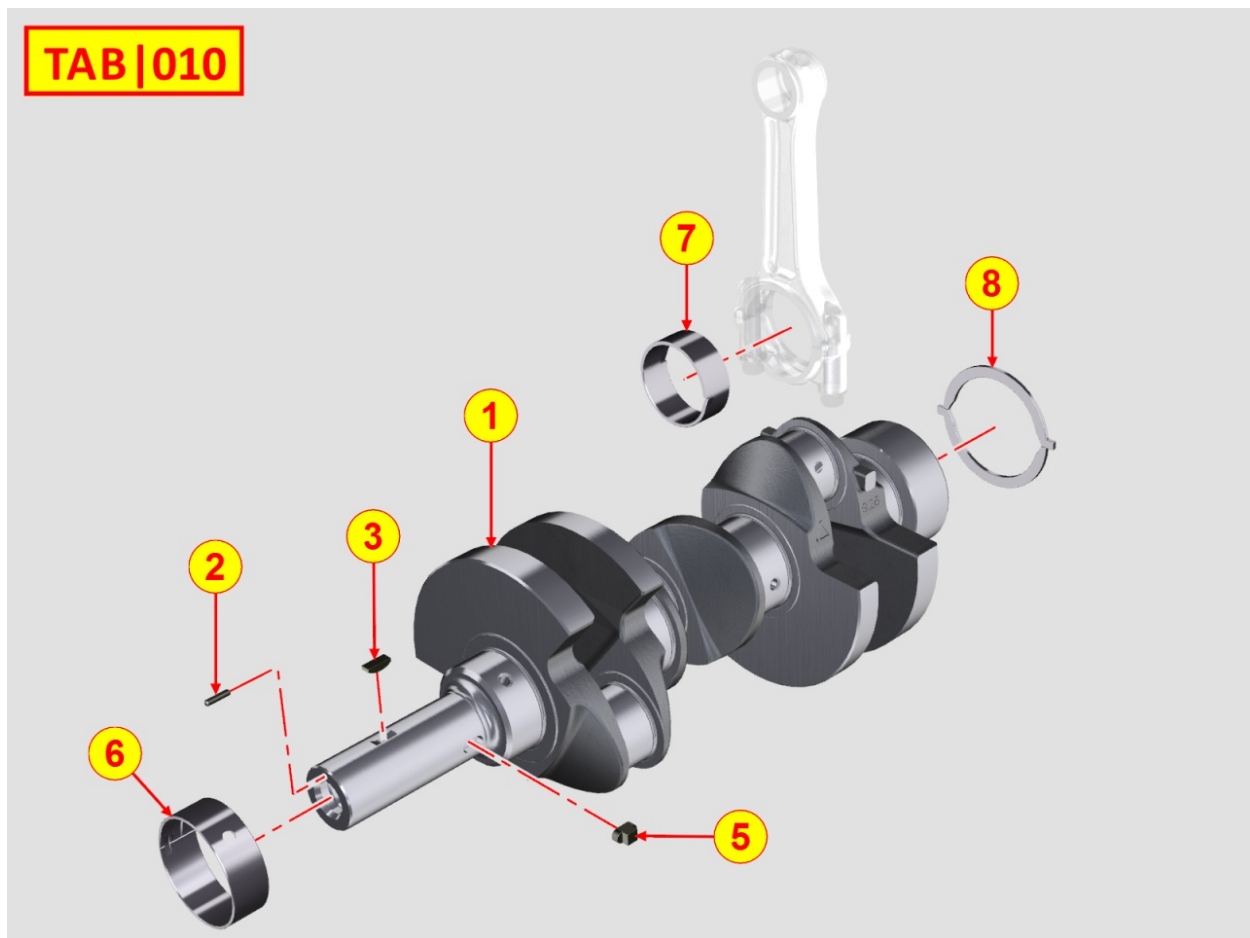

ED6A37E2

Spare Parts Catalogue

LDW1003

Update Date 16/12/2020

Print Date 15/01/2021

Tavola ricambi

Index	Description
8010320060	CRANKSHAFT
8011320070	PISTON / CONNECTING ROD
8012320140	FLYWHEEL
8014320340	PULLEYS / BELT
8020320610	CRANKCASE
8021320170	CYLINDER HEAD
8022320540	HEAD COVER
8023320030	FLYWHEEL SIDE SUPPORT
8025320070	ENGINE MOUNTS
8030320080	INJECTION SYSTEM
8035320640	CAMSHAFT
8036320040	ROCKER ARMS / VALVES
8038320020	TIMING SYSTEM
8040320040	OIL PUMP
8041320340	OIL PAN
8042320040	OIL FILTER
8043320310	OIL DIPSTICK
8045320020	BREATHER SYSTEM
8047320150	OIL COOLER
8050321190	SPEED GOVERNOR
8051321650	CONTROLS
8052320030	ELECTROVALVE
8061320820	FUEL FILTER
8062320390	FUEL FEED PUMP
8064320980	FUEL LINES
8067320340	FIXING FOR COOLANT RADIATOR
8068320370	COOLANT HOSES
8071320120	COOLING FAN
8073320580	COOLANT RADIATOR
8074320290	THERMOSTAT UNIT
8075320020	COOLANT INLET FLANGE
8077320010	COOLANT PUMP
8079320040	FITTING FOR CAB HEATING
8080321190	AIR INLET MANIFOLD / AIR FILTER
8084320080	AIR FILTER DUST INDICATOR
8085320110	EXHAUST GAS MANIFOLD

8010320060 - CRANKSHAFT

Pos	Kit	Included In	Code	Description	Qty	Old Code	Tech. Info
1	A		ED0010511050-S	CRANKSHAFT	1		
2		(A)	ED0084300040-S	TAPER PIN 3X12 DIN 1481	1		
3		(A)	ED0022801190-S	KEY	1		
4		(A)	ED0090801320-S	CAP	3		
5		(A)	ED0022801490-S	KEY	1		
6		(A)		802032...0	2/3/4/5		
7		(A)		801132...0	2/3/4		
8		(A)		802032...0	2		