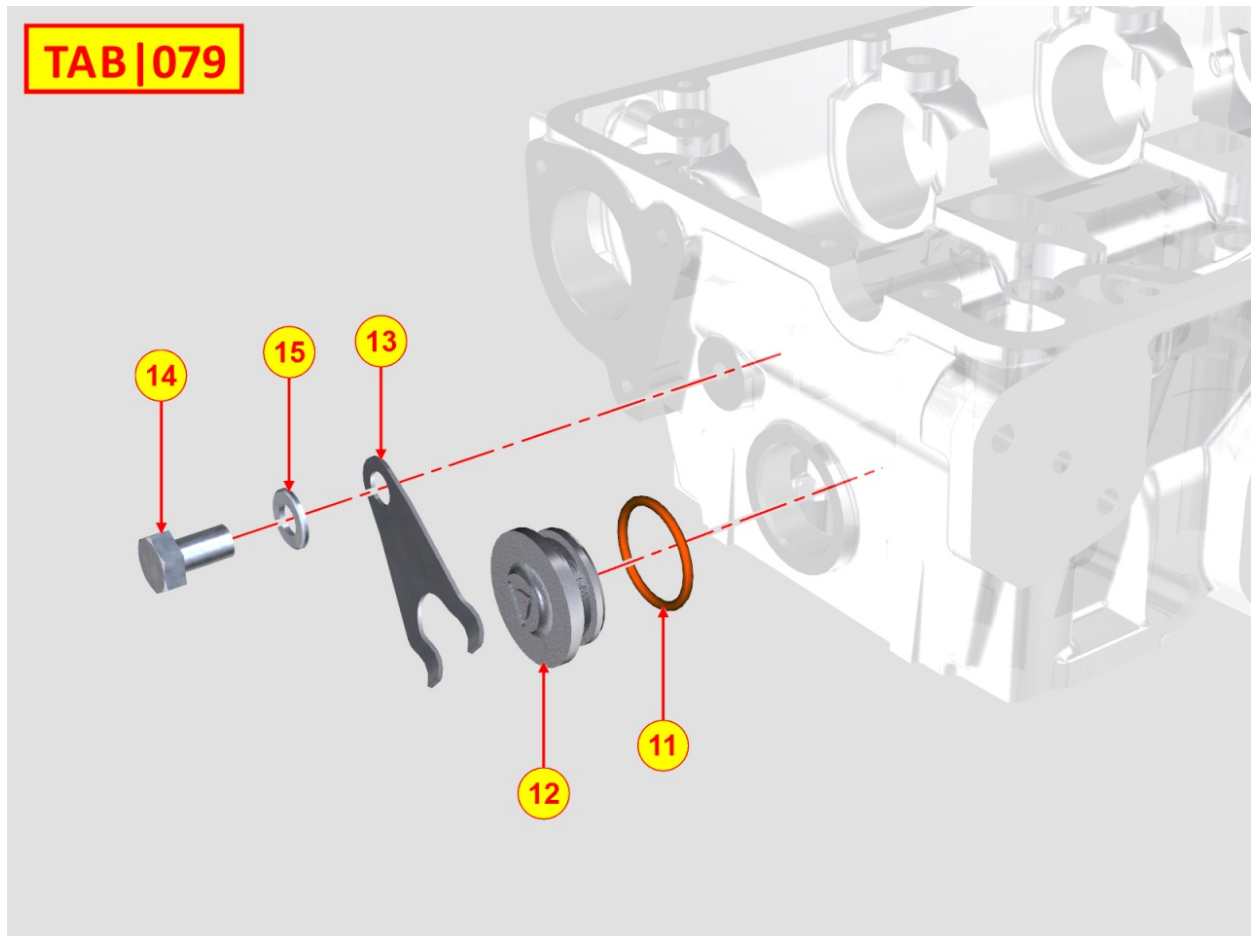

8079320040 - FITTING FOR CAB HEATING

Pos	Kit	Included In	Code	Description	Qty	Old Code	Tech. Info
11				802132...0			
12			ED0090650070-S	CAP	1		
13				802132...0			
14				802132...0			
15				802132...0