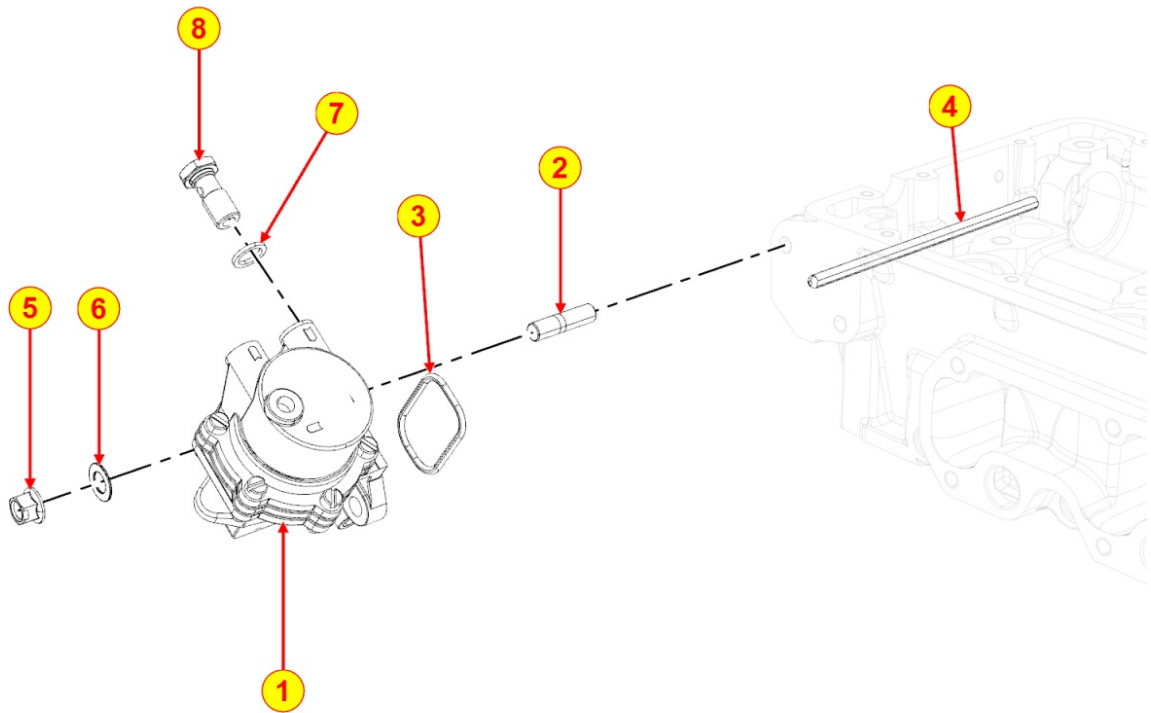

8062320390 - FUEL FEED PUMP

TAB | 062

Pos	Kit	Included In	Code	Description	Qty	Old Code	Tech. Info
1			ED0065851510-S	LIFT PUMP	1		
2			ED0067800080-S	STUD	2		
3			ED0012000870-S	O-RING	1		
4			ED0072007210-S	DRIVE ROD	1		
5			ED0032401640-S	NUT	2		
6			ED0075550290-S	WASHER	2		
7			ED0046700590-S	COPPER WASHER D14/10.2 1.	4		
8			ED0019011930-S	UNION BOLT	2