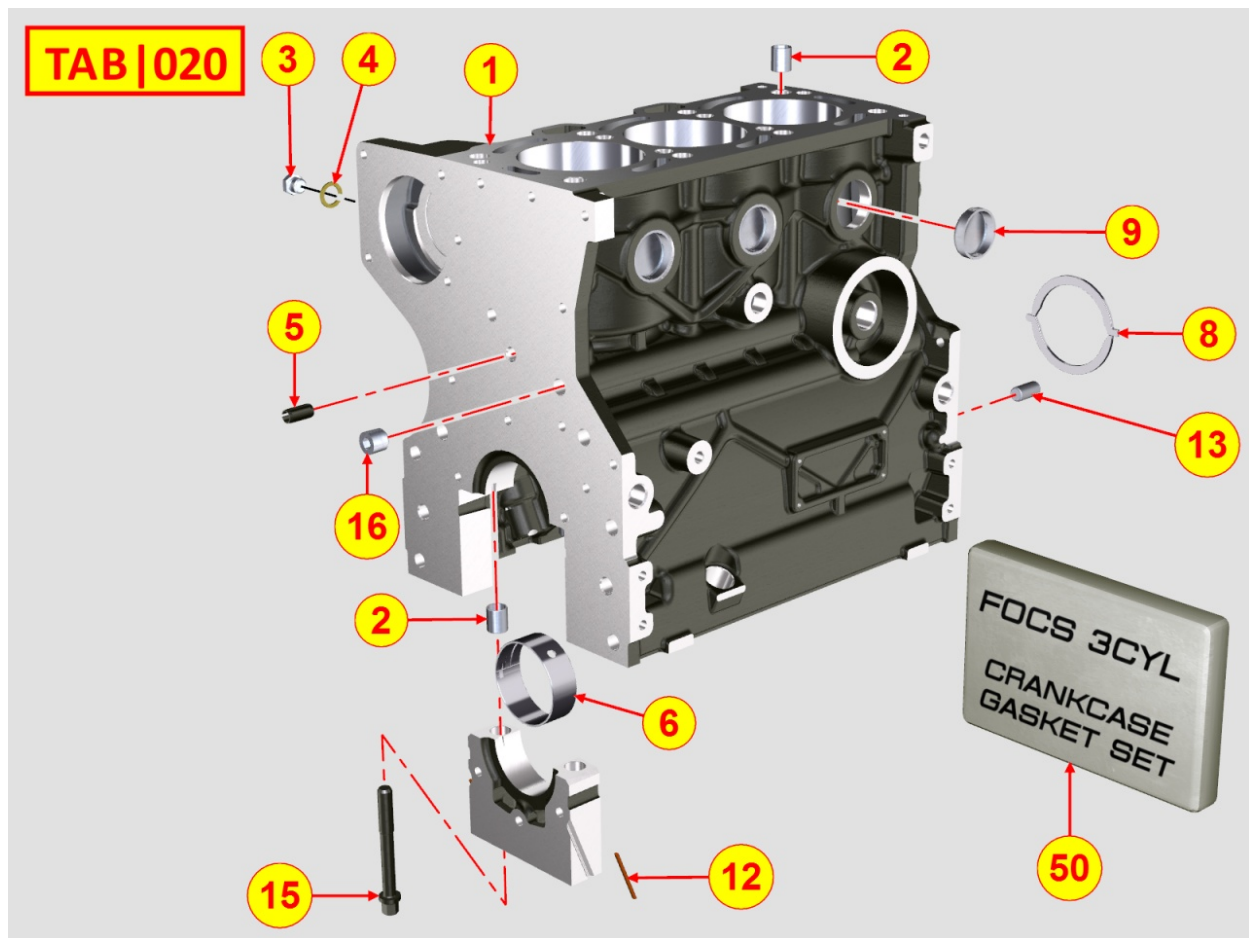

8020320610 - CRANKCASE

Pos	Kit	Included In	Code	Description	Qty	Old Code	Tech. Info
1	A		ED0015112710-S	CRANKCASE	1		
2		(A)	ED0019701400-S	BUSHING	2		▲
3			ED0089650480-S	CAP	1		
4			ED0046700600-S	COPPER WASHER	1		▲
5			ED0084301050-S	ELASTIC DOWEL PIN 8X16 DIN 1481	1		
6			ED0016111930-S	SUPP.BEARING STD.	3/4/5		▲
6			ED0016111940-S	BEARING -0,25	3/4/5		▲
6			ED0016111950-S	BEARING -0,50	3/4/5		▲
8			ED0012571580-S	ANELLO SPALLAMENTO STD 1404	2		▲
8			ED0012571590-S	THRUST BEARING +0.1	2		▲
8			ED0012571600-S	THRUST BEARING +0.2	2		▲
9		(A)	ED0089900220-S	CAP	4		▲
12		(A)	ED0044000540-S	GASKET	4		▲
13			ED0084001080-S	PIN	2		
15		(A)	ED0098201200-S	SCREW	8		
16		(A)	ED0090801820-S	CAP	1		
17			ED0046700190-S	COPPER WASHER D22X16.2 1	1		
18		(A)	ED0090400310-S	CAP	1		
20			ED0046700590-S	COPPER WASHER D14/10.2 1.	1		
50			ED0082051090-S	GASKET & O-RINGS KIT	1		▲