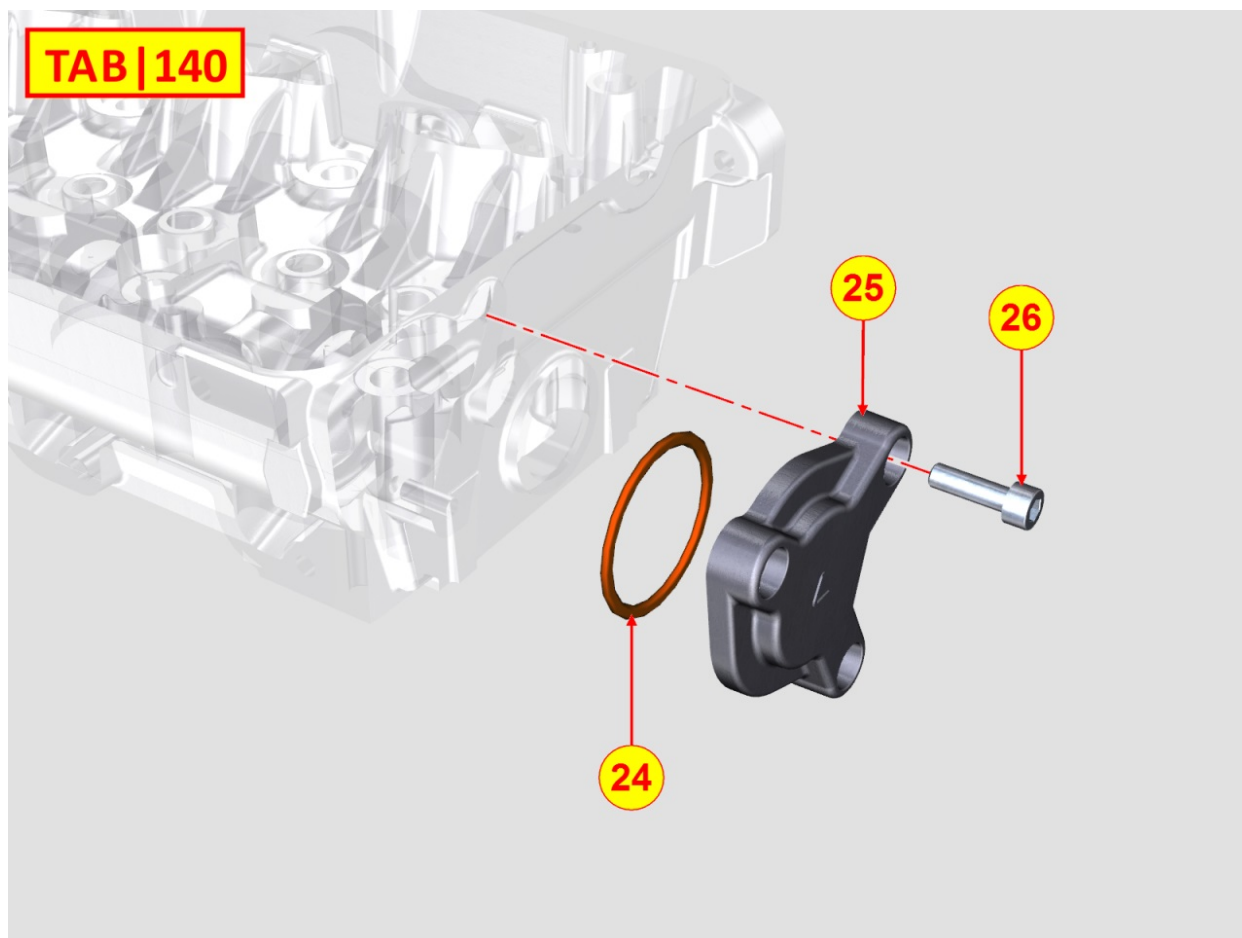

8140320040 - 3rd PTO

Pos	Kit	Included In	Code	Description	Qty	Old Code	Tech. Info
24			ED0012002330-S	O-RING	1		
25			ED0038000260-S	FLANGE	1		
26			ED0097304160-S	ALLEN SCREW	3