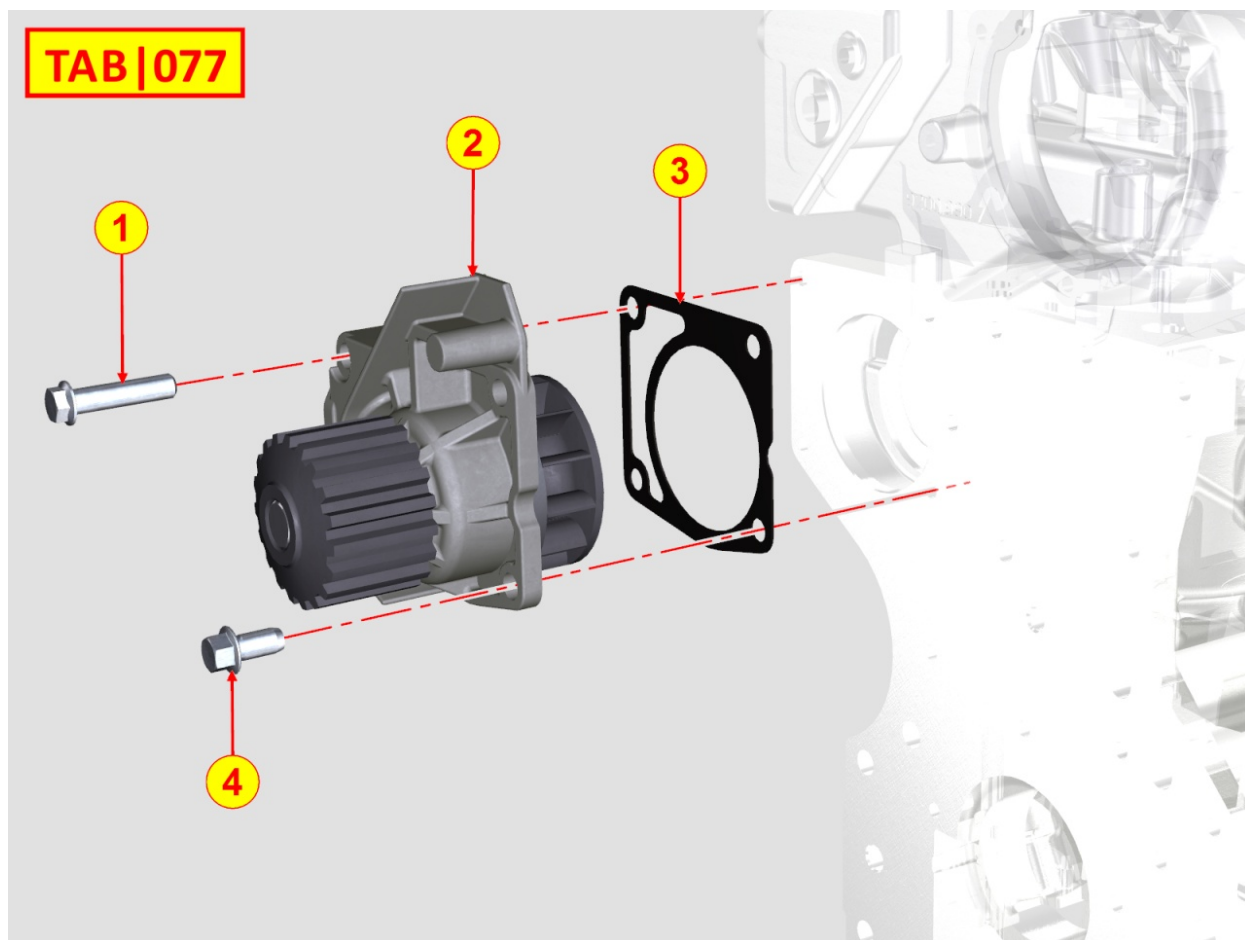

8077320010 - COOLANT PUMP

Pos	Kit	Included In	Code	Description	Qty	Old Code	Tech. Info
1			ED0017701780-S	BOLT	2		
2			ED0065844380-S	WATER PUMP	1		
3			ED0045802150-S	GASKET	1		
4			ED0017701600-S	BOLT	2