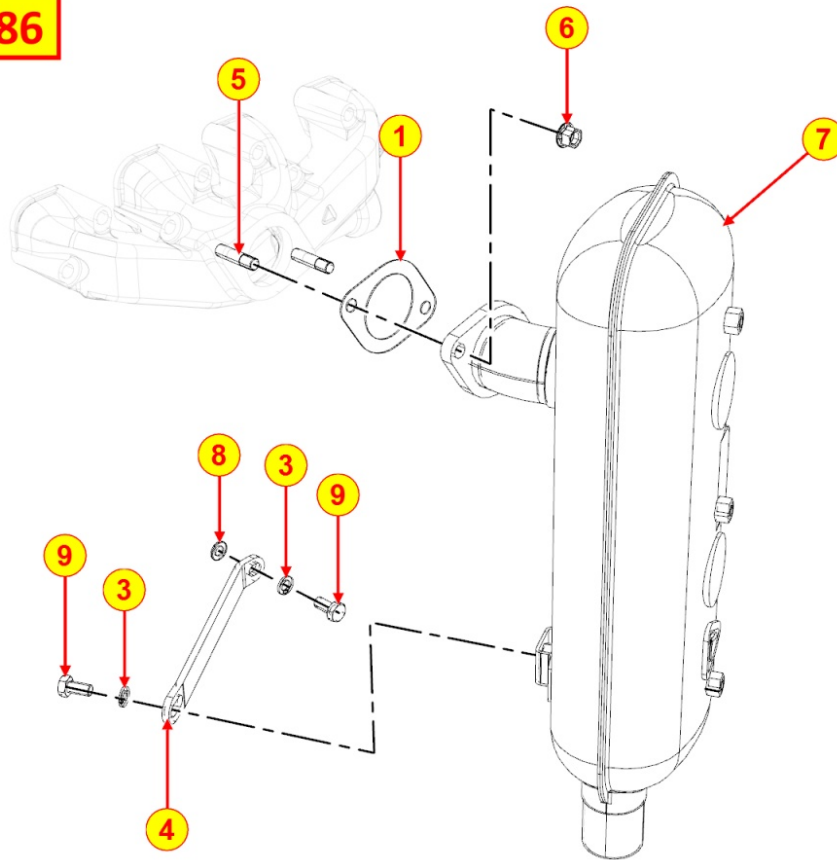

8086320190 - EXHAUST LINE

TAB | 086

Pos	Kit	Included In	Code	Description	Qty	Old Code	Tech. Info
1			ED0045011180-S	GASKET	1		
3			ED0075650070-S	WASHER	2		
4			ED0085454890-S	BRACKET	1		
5			ED0067801710-S	STUD	2		
6			ED0032401630-S	NUT	2		
7			ED0054604500-S	MUFFLER	1		
8			ED0076250100-S	WASHER	2		
9			ED0017700020-S	BOLT	2