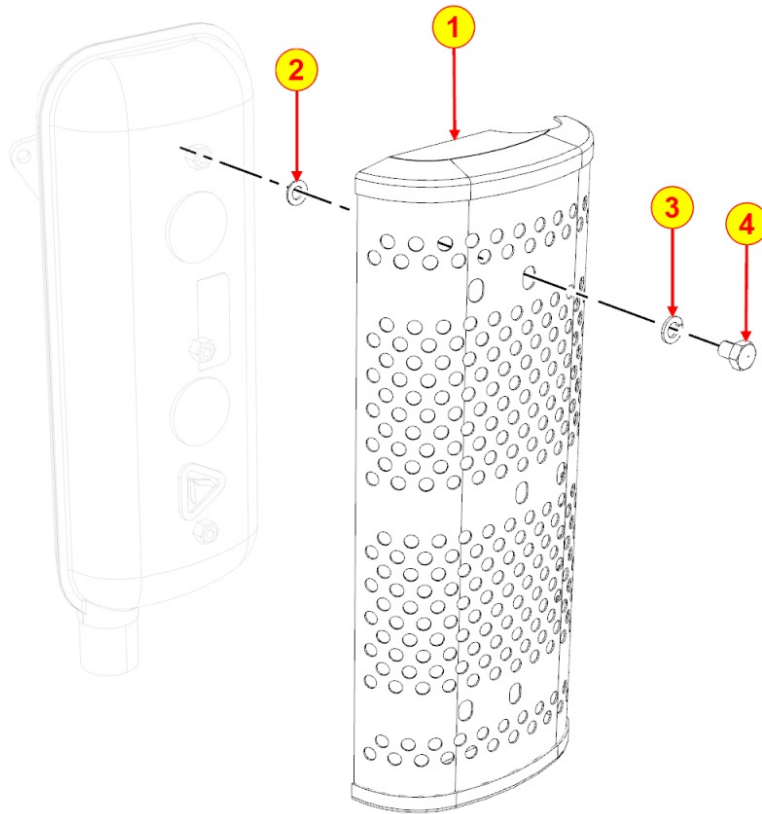

8176320020 - MUFFLER GUARD

TAB | 176

Pos	Kit	Included In	Code	Description	Qty	Old Code	Tech. Info
1			ED0069271720-S	GUARD	1		
2			ED0076250100-S	WASHER	3		
3			ED0075650070-S	WASHER	3		
4			ED0017700420-S	BOLT	3