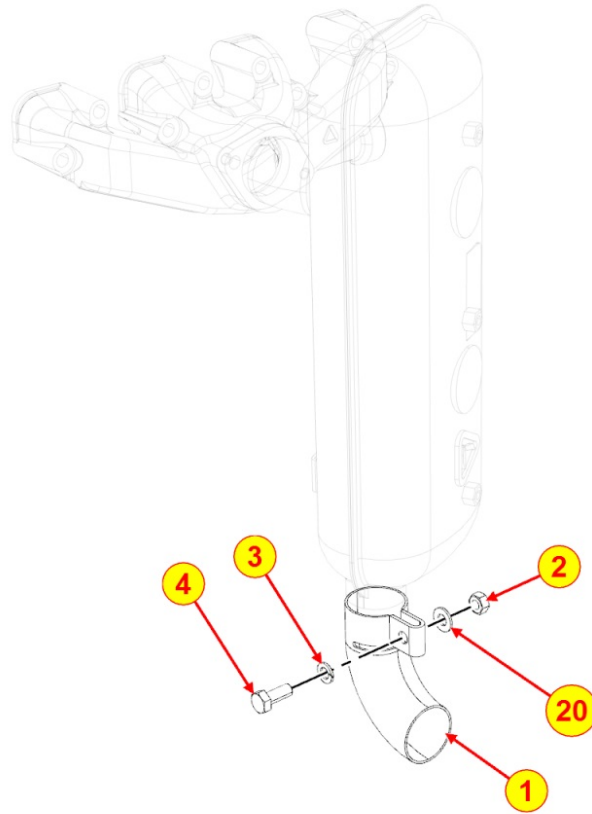

8087320380 - EXHAUST GAS ACCESSORIES

TAB | 087

Pos	Kit	Included In	Code	Description	Qty	Old Code	Tech. Info
1			ED0091700520-S	PIPE END	1		
2			ED0032400180-S	NUT	1		
3			ED0075650070-S	WASHER	1		
4			ED0017700040-S	BOLT	1		
21			ED0076250120-S	WASHER	1