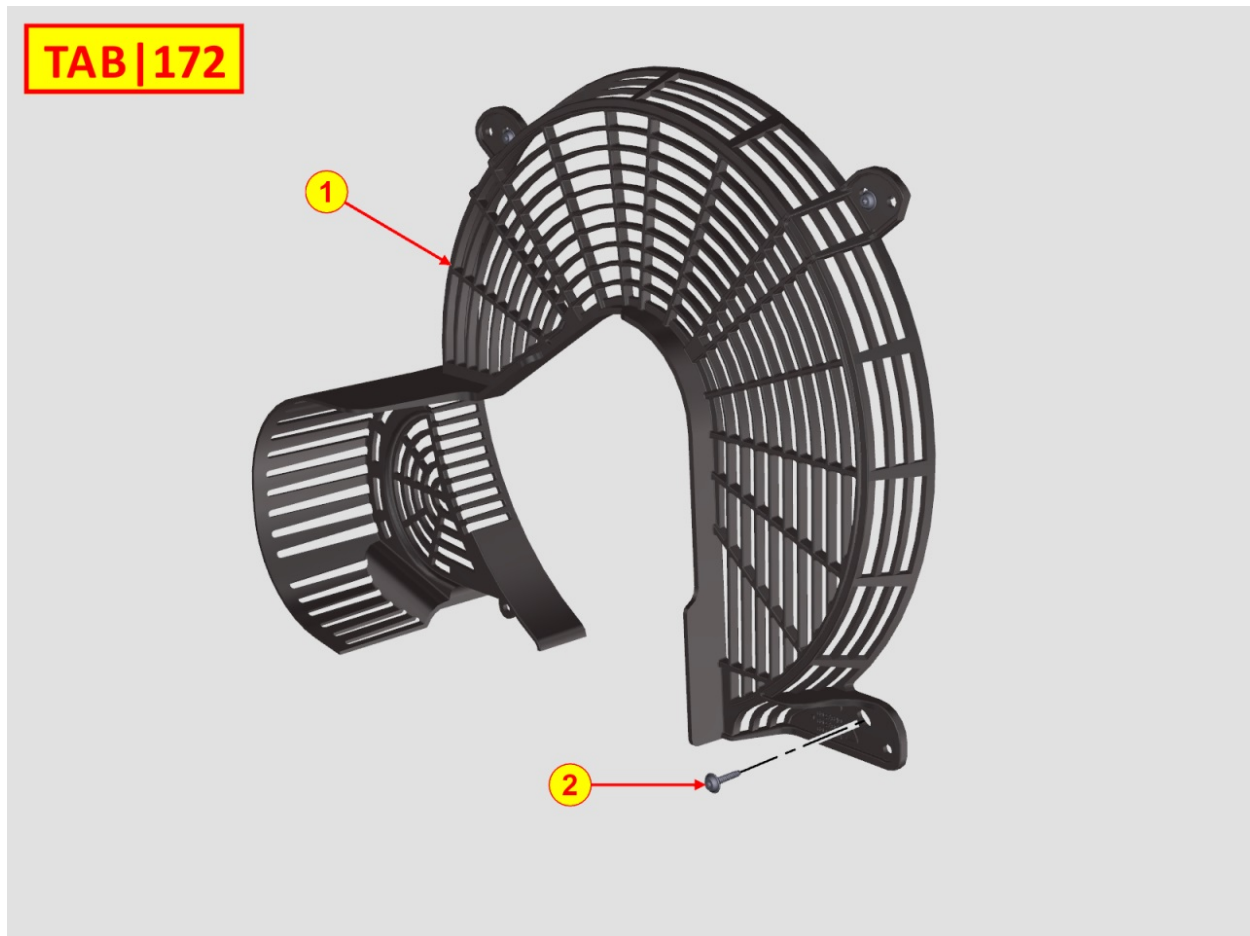

8172320320 - FAN GUARD

Pos	Kit	Included In	Code	Description	Qty	Old Code	Tech. Info
1	A		ED0069276490-S	GUARD	1		
2			ED0098202230-S	SCREW	4