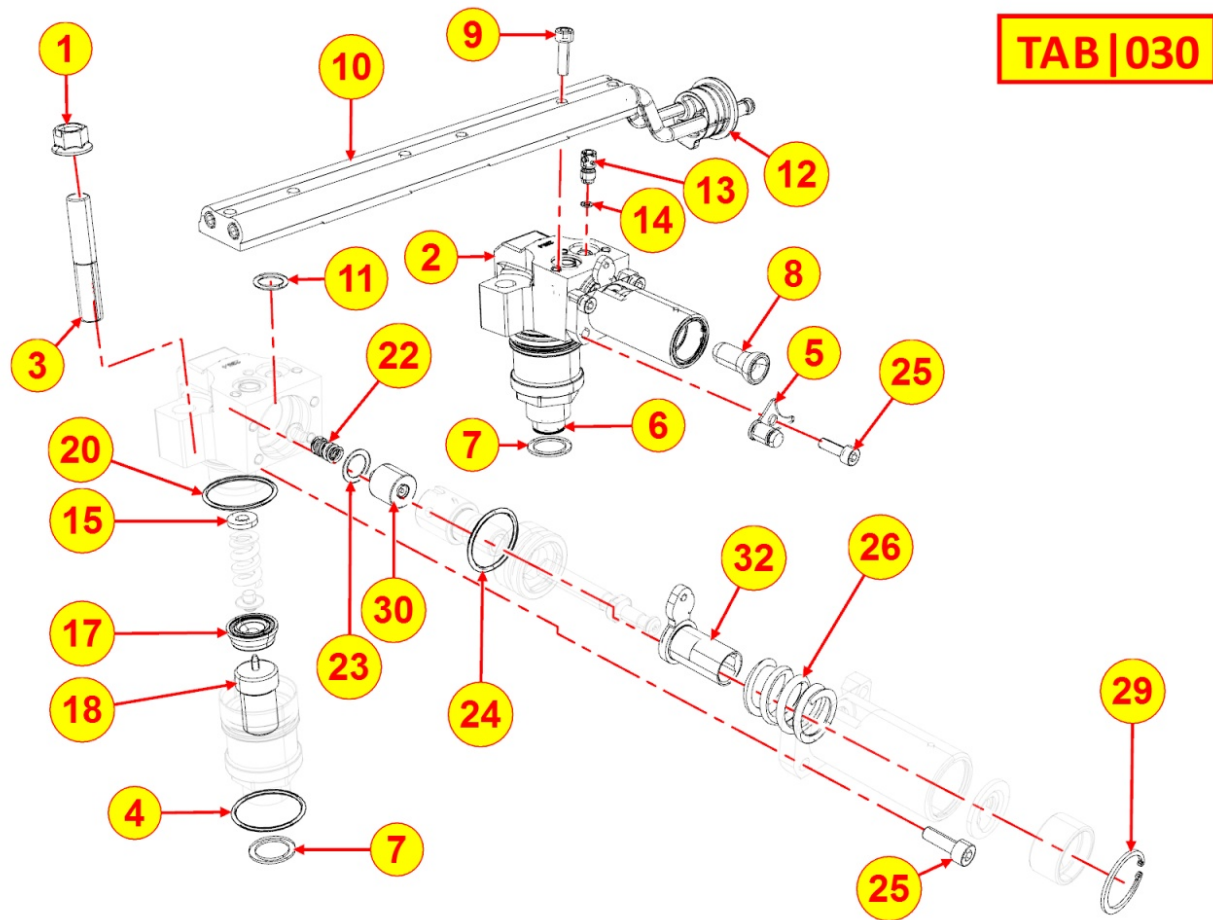

8030320080 - INJECTION SYSTEM

Pos	Kit	Included In	Code	Description	Qty	Old Code	Tech. Info
1			ED0032401640-S	NUT	6		
2	A		ED0048968820-S	ASSEMBLY	3	ED0065902900-S	
3			ED0067802030-S	STUD	6		
4		(C)	ED0012002130-S	O-RING	2/3/4		
5			ED0063707960-S	PLATE	1	ED0063703310-S	⚠
6		(C)		802132...0			
7		(C)	ED0046700820-S	COPPER WASHER 14X19X1	3		
8				803532...0			
9			ED0097303130-S	ALLEN SCREW	6		⚠
10	B		ED0093759950-S	FUEL RAIL FOCS 3 CYL	1		
11		(A) (C)	ED0012002860-S	O-RING	2		⚠
12		(B)	ED0047500140-S	GASKET	1		⚠
13		(A)	ED0096800410-S	VALVE	2/3/4		
14		(A)	ED0047600380-S	GASKET	2/3/4		
15		(A)	ED0083351420-S	SHIM	1		⚠
15		(A)		KDISC.	1	ED0083351430-S	
15		(A)	ED0083351440-S	SHIM	1		⚠
15		(A)	ED0083351450-S	SHIM	1		⚠
15		(A)	ED0083351460-S	SHIM	1		⚠
15		(A)	ED0083351470-S	SHIM	1		⚠
15		(A)	ED0083351480-S	SHIM	1		⚠
15		(A)	ED0083351490-S	SHIM	1		⚠
15		(A)	ED0083351500-S	SHIM	1		⚠
15		(A)	ED0083351510-S	SHIM	1		⚠