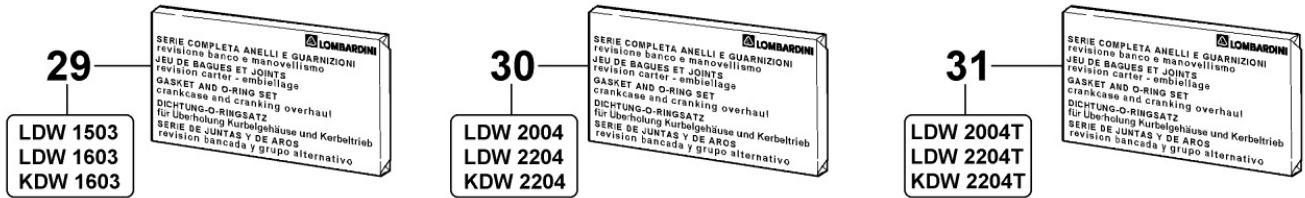

8020300420 - CRANKCASE

8 020 30

Pos	Kit	Included In	Code	Description	Qty	Old Code	Tech. Info
1		(A)	ED0019701410-S	SLEEVE	10/12		
2		(A)	ED0015801480-S	BUSHING	1		
3		(A)	ED0089900220-S	CAP	4		
4			ED0097651400-S	VITE/SCREW D 10	1		▲
5		(A)	ED0015801670-S	BUSHING	1		
6		(A)	ED0089900540-S	PLUG	1		▲
7			ED0044312070-S	GASKET FOR CLOSING CAMSHAFT	1		
8			ED0098000610-S	CAPSCREW	2		
9			ED0026150470-S	COP.FORI/HOLE COVER D	1		
10			ED0012571670-S	THRUST BEARING	4/5		▲
10			ED0012571680-S	THRUST BEARING +.1	2		▲
10			ED0012571690-S	ANELLO/THRUST B. +0,2 SV CR	2		▲
10			ED0012571670-S	THRUST BEARING	2	ED0080480170-S	▲
11			ED0017700020-S	BOLT	2		
12			ED0075650070-S	SP.WASHER	2		
13		(A)	ED0015801470-S	BUSHING	1		
14			ED0062751200-S	PIASTRA/PLATE D	1		
15		(A)	ED0097651110-S	A.GRUBSCREW	1		
16		(A)	ED0089650970-S	CAP M14x1,5	1		
17		(A)	ED0090801400-S	TAPPO/CAP SV C10	1		
18			ED0016112050-S	BEAR.STAND.	4/5		▲
18			ED0016112060-S	BEAR.-0.25	4/5		▲
18			ED0016112070-S	BEAR.-0.50	4/5		▲
21	(A)		ED0015113810-S	CRANKCASE LDW2204	1		
22			ED0046700610-S	C.GASKET	1		
23			ED0090400120-S	PLUG	1		
24		(A)	ED0044000540-S	GASKET	4		
26		(A)	ED0018621500-S	BOLT	10		▲