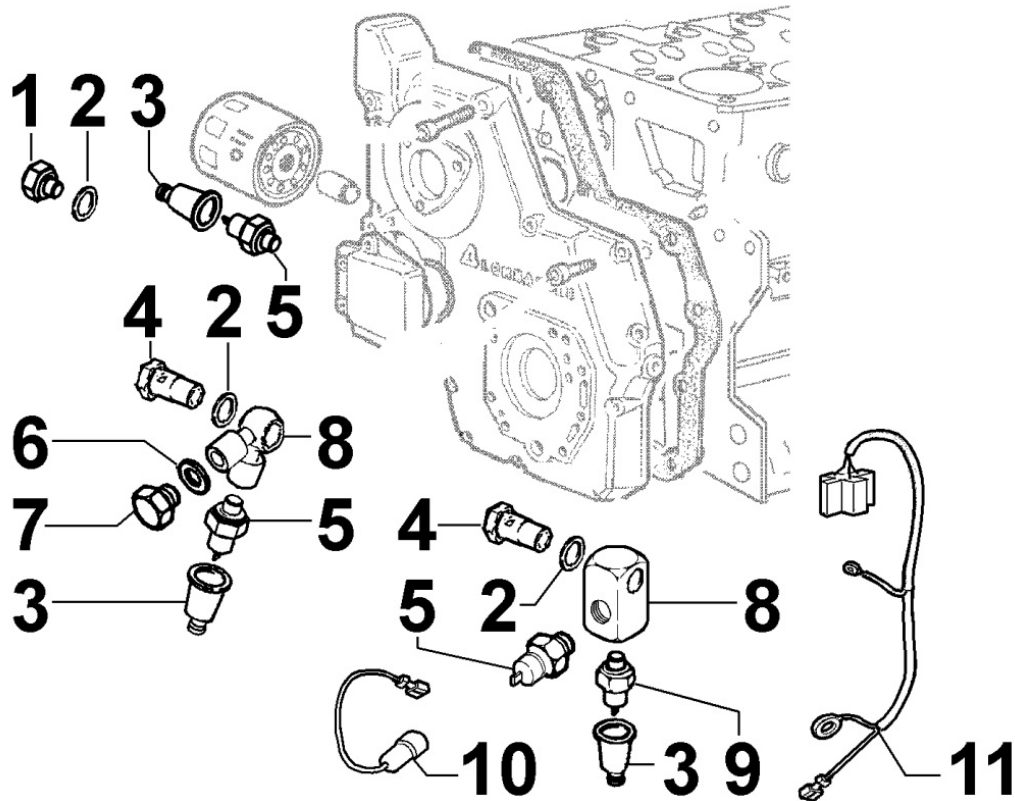

8102300110 - OIL PRESSURE SWITCH

8 102 30

Pos	Kit	Included In	Code	Description	Qty	Old Code	Tech. Info
3			ED0064910130-S	PIPE ELBOW	1		
5			ED0067450970-S	0.4BAR SEAL. OIL PRESS. SWITCH	1