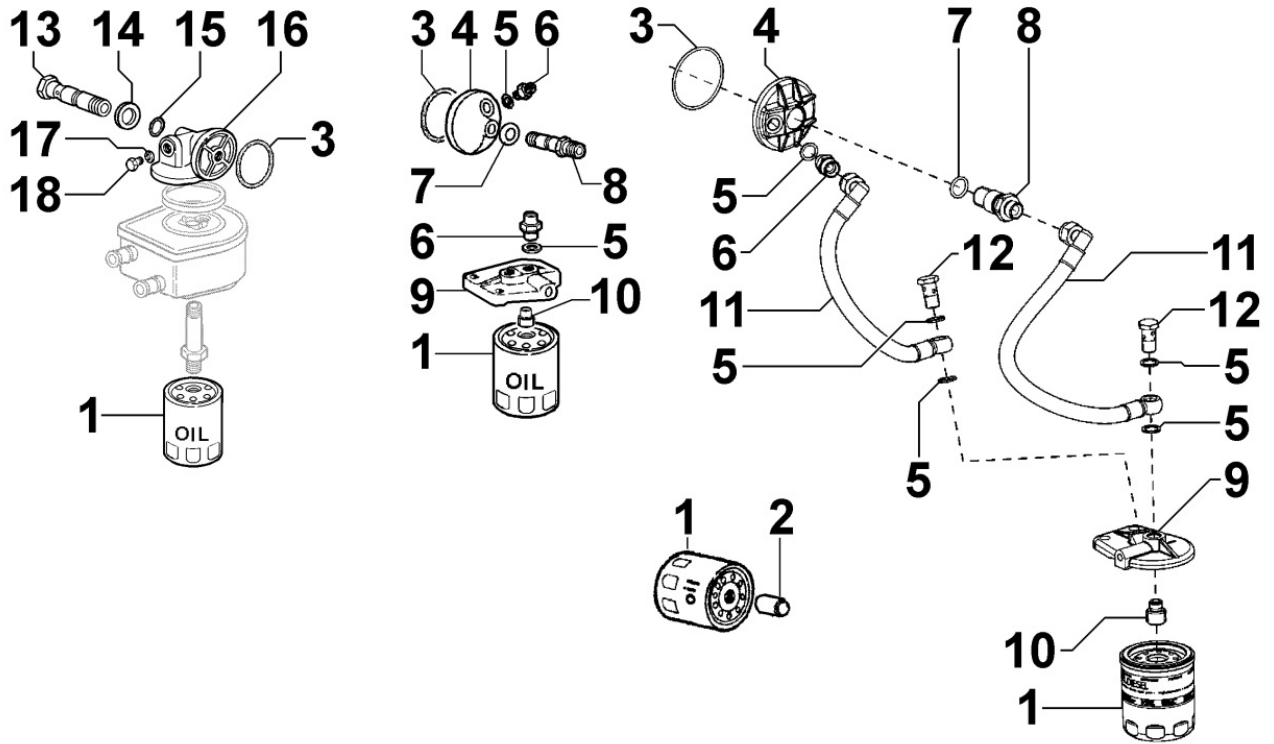

8042300030 - OIL FILTER

Pos	Kit	Included In	Code	Description	Qty	Old Code	Tech. Info
1			ED0021751040-S	OIL FILTER CARTRIDGE	1		
2			ED0072650210-S	UNION	1