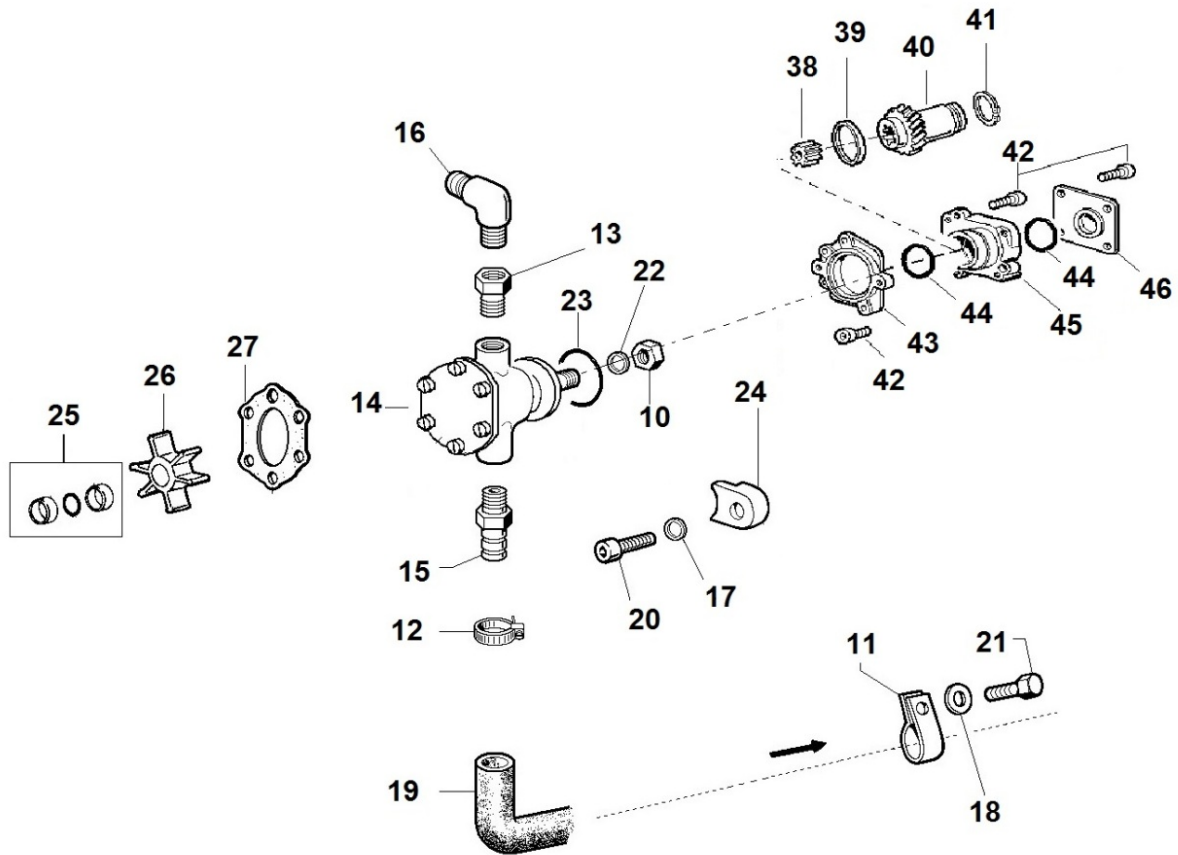

8077300230 - WATER PUMP

Pos	Kit	Included In	Code	Description	Qty	Old Code	Tech. Info
0			ED0076252090-S	WASHER	2		
3		(A)		pos. 4			
10			ED0032400080-S	HEX.NUT	1		
11			ED0036171710-S	CLAMP	1		
12			ED0036301110-S	CLAMP	2		
13			ED0059530720-S	NIPPLE	1		
14	(B)		ED0065845140-S	POMPA ACQUA MARE CHD ANCOR LOMBARDINI	1		
15			ED0073302450-S	CONNECTOR	1		
16			ED0073302840-S	CONNECTOR	1		
17			ED0076250620-S	WASHER	1		
18			ED0076252110-S	WASHER	1		
19			ED0096020770-S	TUBE	1		
20			ED0097302200-S	SCREW	2		
21			ED0097302340-S	SCREW	1		
22	(B)		ED0075650040-S	SP.WASHER	1		
23	(B)		ED0012010920-S	O RING	1		
24	(B)		ED0015570980-S	BLOCK	2		
25	(B)		ED0081500280-S	ORING KIT	1		
26	(B)		ED0042001960-S	IMPELLER	1		
27	(B)		ED0047754980-S	GASKET	1		
35	(B)		ED0081500330-S	SET OF TENUTE POMPA 2004T F7B	1		
36	(B)		ED0042002060-S	IMPELLER	1		
37	(B)		ED0047755230-S	GASKET	1		
38			ED0054012060-S	SLEEVE (L.MARINE)	1		
39			KDISC.		1	ED0012002370-S	
40			ED0049361210-S	COUPLING - #3 PTO CHD	1