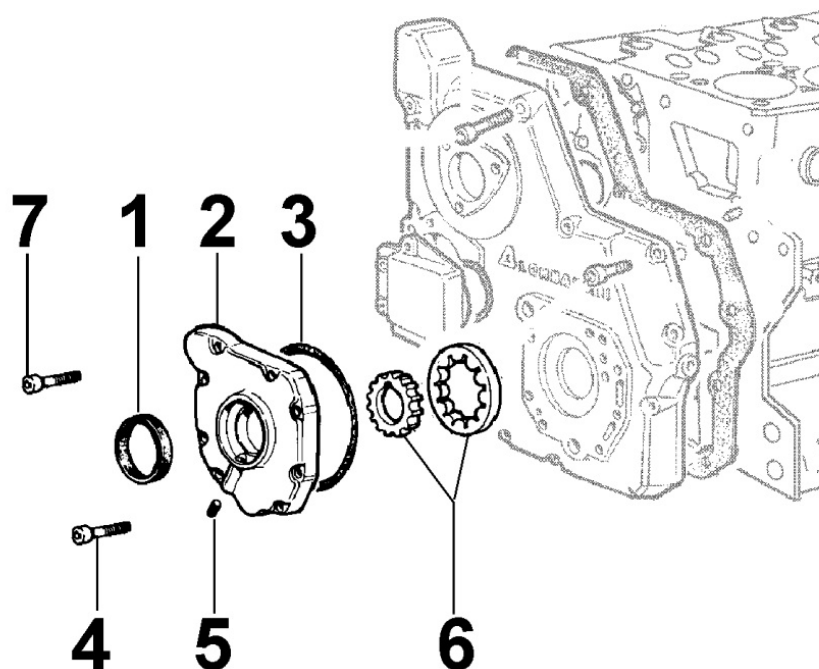

8040300070 - OIL PUMP

8 040 30

Pos	Kit	Included In	Code	Description	Qty	Old Code	Tech. Info
1		(A)	ED0012133480-S	SEAL RING	1		▲
2	(A)		ED0026500570-S	COVER	1		▲
3			ED0044311490-S	GASKET	1		▲
4			ED0097300120-S	SCREW	7		
6			ED0077501630-S	ROTOR	1		
7			ED0097304160-S	SCREW	2