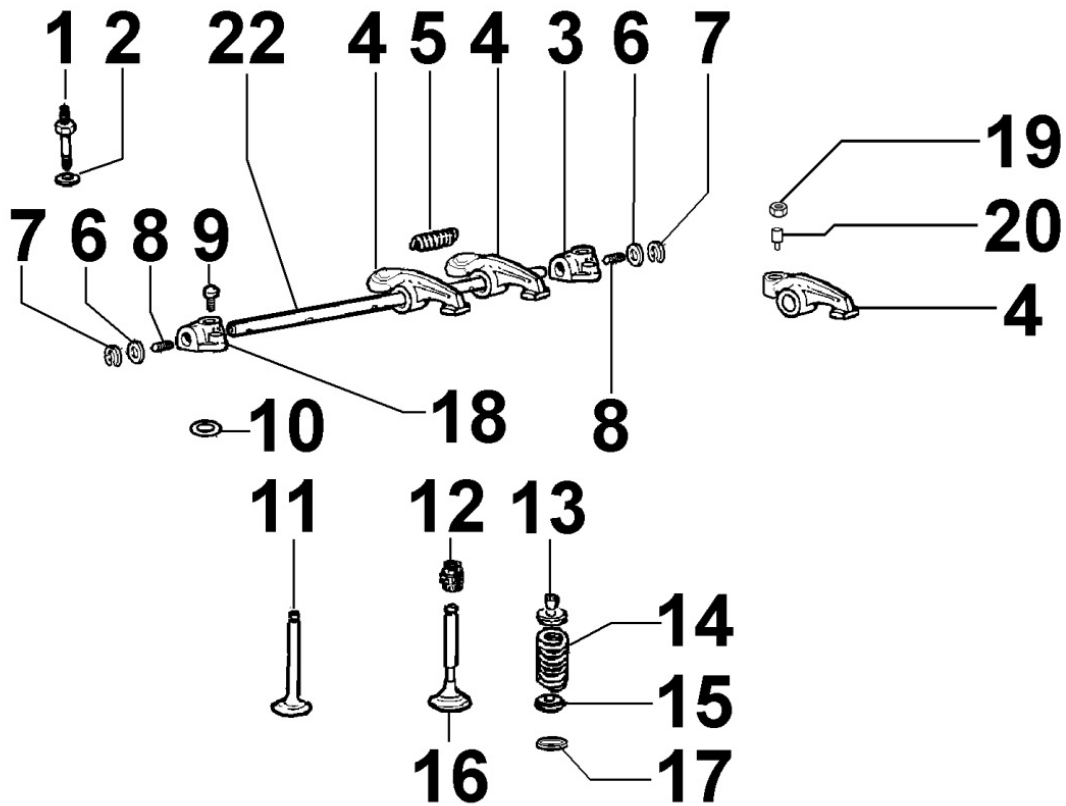

8036300160 - ROCKER ARMS / VALVES

8 036 30

Pos	Kit	Included In	Code	Description	Qty	Old Code	Tech. Info
1			ED0098651450-S	FIXING SCREW	4		
2			ED0076251250-S	WASHER	4		
5		(A) (B)	ED0056150090-S	SPRING	3		
6		(A) (B)	ED0077011480-S	RONDELLA/WASHER 10	4		
7		(B)	ED0012400060-S	SNAP RING	2		
8		(A) (B)	ED0097650090-S	SCREW	2		
9		(A)	ED0097303250-S	SCREW	1		
10			ED0012002860-S	O-RING 9,25X1,78	1		⚠
11			ED0096521470-S	INTAKEVAL	4		⚠
12			ED0045350150-S	VALVE STEM SEAL d.7	8		⚠
13			ED0064100980-S	CAP	8	ED0064000600-S	
14			ED0057550040-S	SPRING	8	ED0057550650-S	
15			ED0034301410-S	DISK	8		
16			ED0096851420-S	EXH.VALVE	4		⚠
19		(A)	ED0032400080-S	HEX.NUT	8		
20		(A)	ED0098500480-S	ADJ.SCREW	8		
22	(A)		ED0060451730-S	.ERNO BILANC.COMPL.2204 P.MEC	1		
22		(A)	ED0060451580-S	BALANCER PIN COMPLETE LDW2204 =>	1	ED0060451340-S	⚠