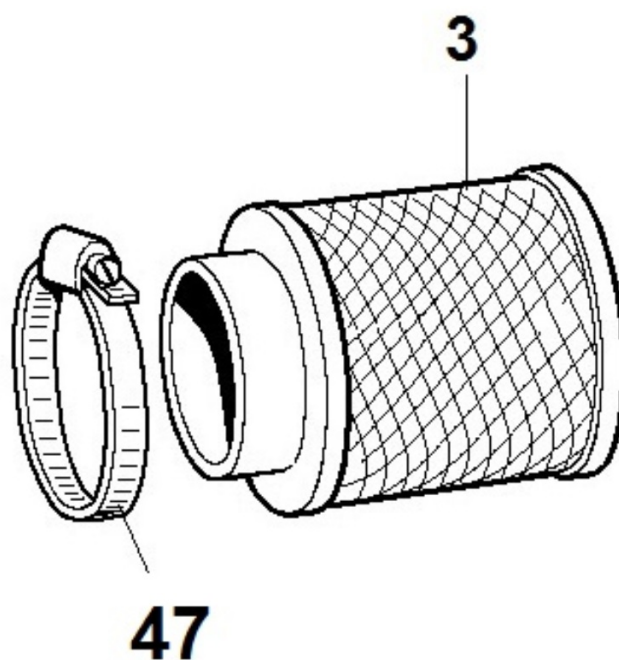

8081300770 - AIR CLEANER

Pos	Kit	Included In	Code	Description	Qty	Old Code	Tech. Info
3			ED0037004670-S	FILTRO ARIA 2204M VIRGIS	1		
47			ED0036301520-S	CLAMP DIA. 60 INOX	1