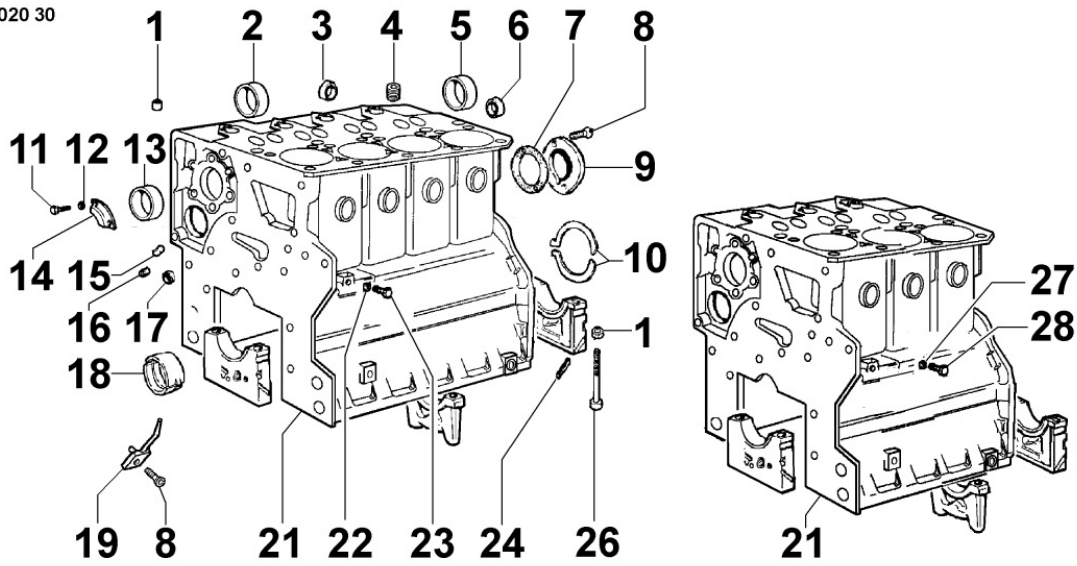

8020300420 - CRANKCASE

8 020 30

Pos	Kit	Included In	Code	Description	Qty	Old Code	Tech. Info
1		(A)	ED0019701410-S	SLEEVE	10/12		
2		(A)	ED0015801480-S	BUSHING	1		
3		(A)	ED0089900220-S	CAP	4		
4			ED0097651400-S	VITE/SCREW D 10	1		▲
5		(A)	ED0015801670-S	BUSHING	1		
6		(A)	ED0089900540-S	PLUG	1		▲
7			ED0044312070-S	GASKET FOR CLOSING CAMSHAFT	1		
8			ED0098000610-S	CAPSCREW	2		
9			ED0026150470-S	COP.FORI/HOLE COVER D	1		
10			ED0012571670-S	THRUST BEARING	4/5		▲
10			ED0012571680-S	THRUST BEARING +.1	2		▲
10			ED0012571690-S	ANELLO/THRUST B. +0,2 SV CR	2		▲
10			ED0012571670-S	THRUST BEARING	2	ED0080480170-S	▲
11			ED0017700020-S	BOLT	2		
12			ED0075650070-S	SP.WASHER	2		
13		(A)	ED0015801470-S	BUSHING	1		
14			ED0062751200-S	PIASTRA/PLATE D	1		
15		(A)	ED0097651110-S	A.GRUBSCREW	1		
16		(A)	ED0089650970-S	CAP M14x1,5	1		
17		(A)	ED0090801400-S	TAPPO/CAP SV C10	1		
18			ED0016112050-S	BEAR.STAND.	4/5		▲
18			ED0016112060-S	BEAR.-0.25	4/5		▲
18			ED0016112070-S	BEAR.-0.50	4/5		▲
21	(A)		ED0015113810-S	CRANKCASE LDW2204	1		
22			ED0046700610-S	C.GASKET	1		
23			ED0090400120-S	PLUG	1		
24		(A)	ED0044000540-S	GASKET	4		
26		(A)	ED0018621500-S	BOLT	10		▲