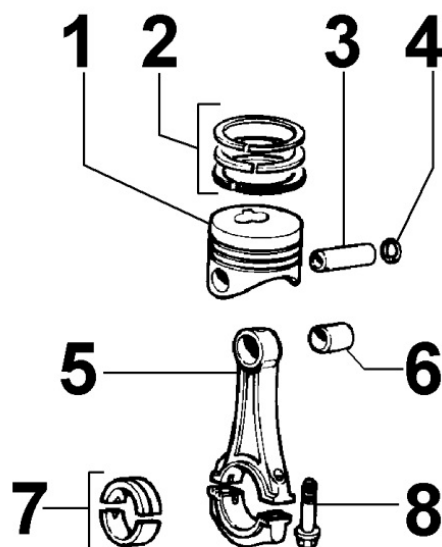

Tavola ricambi

Index	Description
8198300480	SPECIAL DETACHED COMPONENTS

8010300030 - CRANKSHAFT

8 010 30

Pos	Kit	Included In	Code	Description	Qty	Old Code	Tech. Info
1		(A)	ED0084300040-S	PIN	1		
2		(A)	ED0022800820-S	KEY	1		
3	(A)		ED0010511290-S	ALB.GOMITO/CRANKSHAFT D C**	1	ED0010509280-S	
4			ED0098653190-S	SCREW	1		
5		(A)	ED0022801550-S	KEY	1		

8011300040 - PISTON / CONNECTING ROD

8 011 30

Pos	Kit	Included In	Code	Description	Qty	Old Code	Tech. Info
1	(B)		ED0065017660-S	PISTON STD.	4		⚠
1	(B)		ED0065017670-S	PISTON +0.5	4		⚠
1	(B)		ED0065017680-S	PISTON +1	4		⚠
2		(B)	ED0082112240-S	RINGS STAND.	4		⚠
2		(B)	ED0082112250-S	RINGS +0.5	4		⚠
2		(B)	ED0082112260-S	RING SET +1.00	4		⚠
3		(B)	ED0084800850-S	PIN	4		⚠
4		(B)	ED0011750590-S	SNAP RING	8		⚠
5	(A)		ED0015261800-S	CONNECTING ROD	4		⚠
6		(A)	ED0016300210-S	S.ENDBRNG	1		
7			ED0016400400-S	BEARING STD	3/4		
7			ED0016400520-S	BEAR.-0.25	3/4		
7			ED0016400530-S	BEAR.-0.50	3/4		
8		(A)	ED0017801350-S	BULLONE/BOLT 'F IC10	6/8		⚠