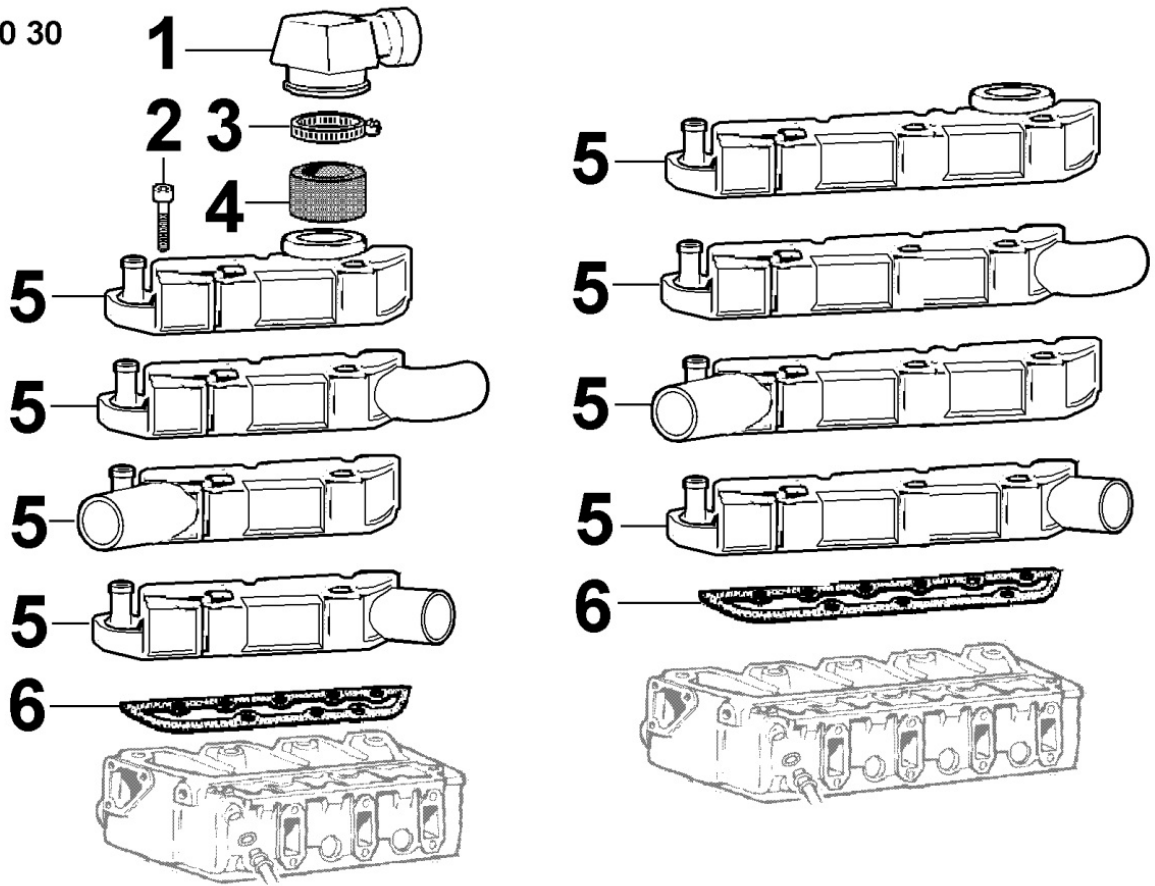

8080300310 - AIR INLET MANIFOLD / AIR FILTER

8 080 30

Pos	Kit	Included In	Code	Description	Qty	Old Code	Tech. Info
2			ED0097300350-S	ALLEN SCREW	7		
5			ED0024863590-S	COLLETTORE/MANIFOLD N I **	1		
5			ED0024864050-S	INLET MANIFOLD (L.MARINE)	1		
6			ED0044200830-S	GASKET	1