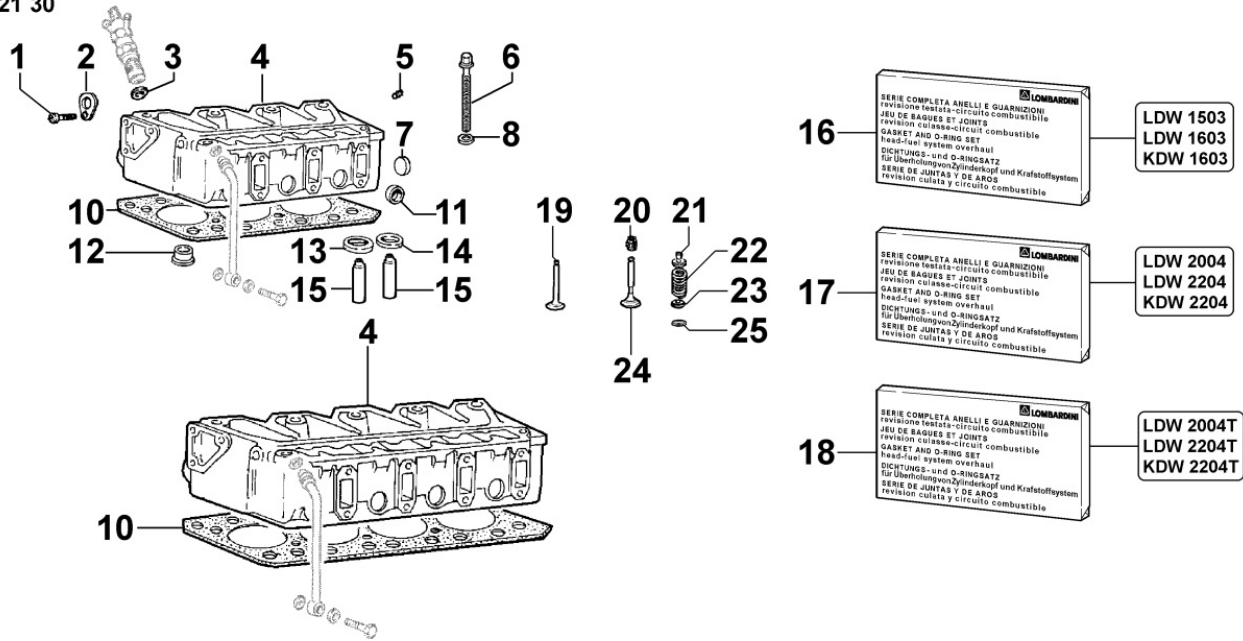

8021300280 - CYLINDER HEAD

8 021 30

Pos	Kit	Included In	Code	Description	Qty	Old Code	Tech. Info
1			ED0097300240-S	ALLEN SCREW	2		
2			ED0085459390-S	BRACE	2		
3			ED0059890060-S	SPARK ARR.	4		
4	(B)		ED0092011280-S	CYLINDER HEAD	1	ED0092005810-S	⚠
5			ED0097650010-S	SCREW	1		
6			ED0018620910-S	BOLT	10		⚠
7	(A) (B)		ED0089900220-S	CAP	1		
8			ED0076260400-S	WASHER	10		
10			ED0047310540-S	HEAD GASKET 1,50-0	1	ED0047307320-S	
10			ED0047307330-S	GASKET	1		⚠
11	(A) (B)		ED0090800830-S	CAP	6		
12	(A) (B)		ED0090808920-S	TAPPO/CAP	4		
13	(A) (B)		ED0080001260-S	VALVE SEAT	4		
14	(A) (B)		ED0080001270-S	VALVE SEAT	4		
15	(A) (B)		ED0048452510-S	GUIDE	8		⚠
16			ED0082051140-S	GASKET SET	1		⚠
17			ED0082051170-S	GASKET SET	1		⚠
18			ED0082051200-S	SET	1		⚠
19				803630...0			
20				803630...0			
21				803630...0			
22				803630...0			
23				803630...0			
24				803630...0			
25				803630...0