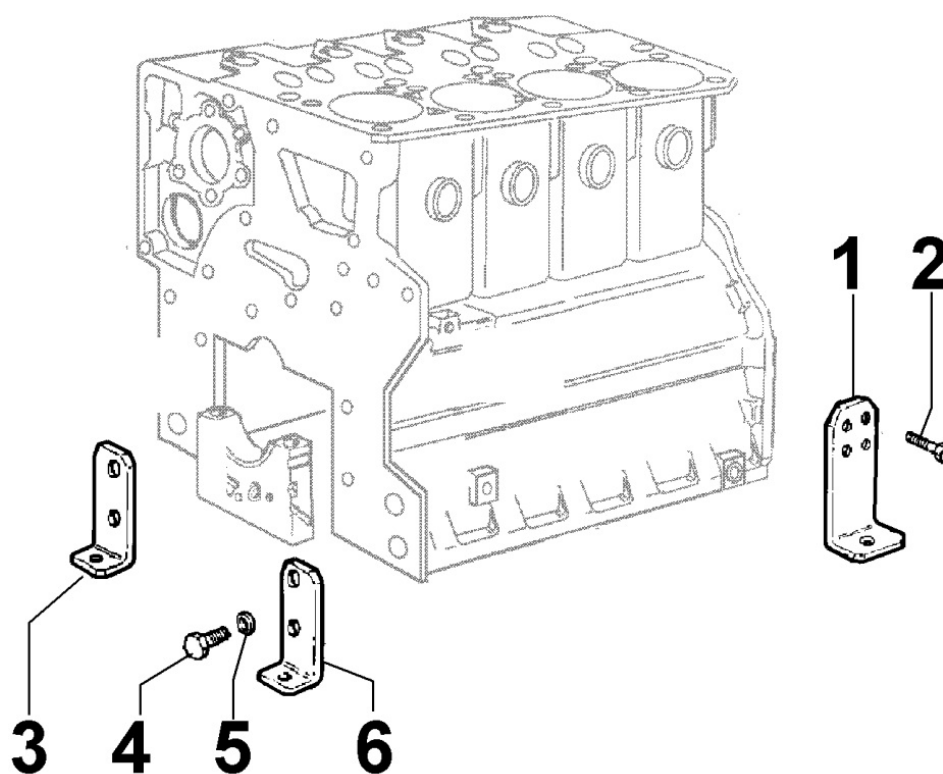

8025300090 - ENGINE MOUNTS

8 025 30

Pos	Kit	Included In	Code	Description	Qty	Old Code	Tech. Info
1			ED0064293240-S	ENGINE MOUNT (L.MARINE)	2		
1			ED0064293270-S	PIEDE/ENGINE MOUNT N	2