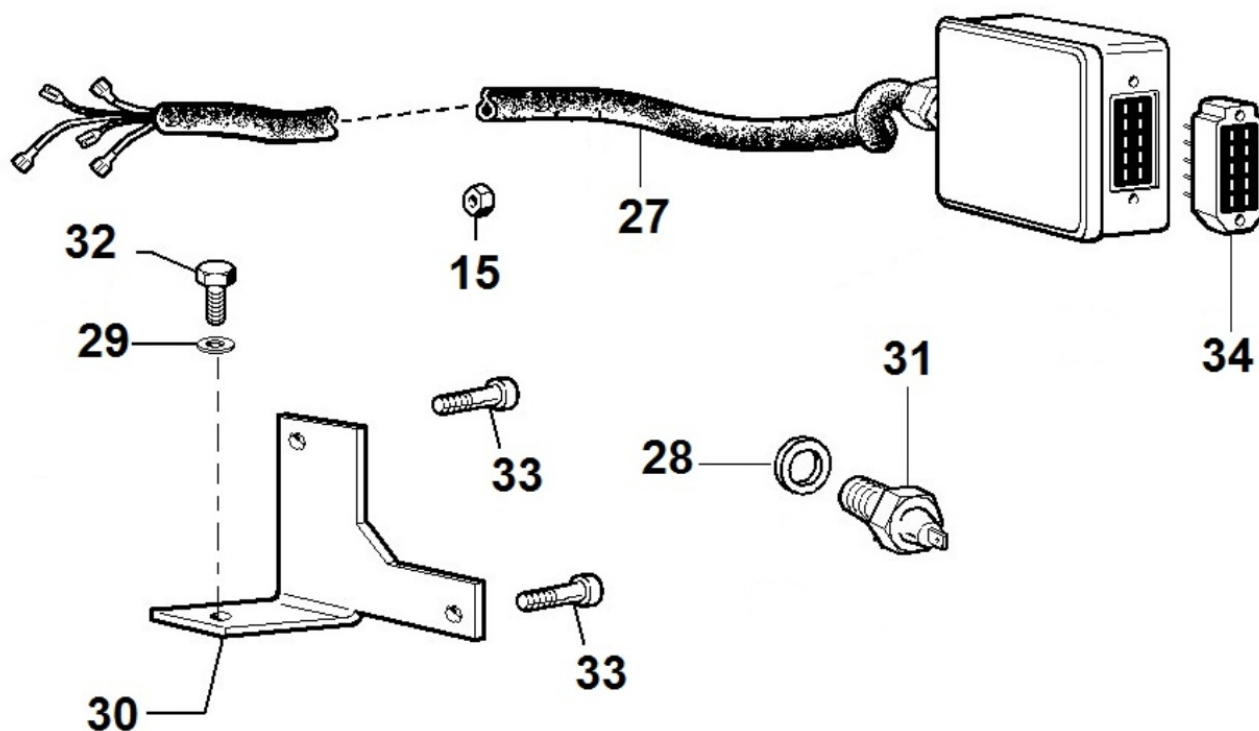

8103300440 - ELECTRIC DASHBOARD / ENGINE WIRES

Pos	Kit	Included In	Code	Description	Qty	Old Code	Tech. Info
0			ED0059970620-S	PASSACAVO/CABLE N 10	3		
0			ED0015571740-S	0.NNETTORE AMP ART.0-0282080-1STOP ELETT	1		
0			ED0015571750-S	CON.TIPO AMP 1 POL0 AMP 282079	1		
0			ED0021860950-S	CABLE	2		
0			ED0091801720-S	TERMINALE/END F 10	3		
0			ED0075650490-S	ORDINARE/ORDER TO L.MARINE	1		
14			ED0024710190-S	COLLAR	6		
15			ED0032400080-S	HEX.NUT	1		
27			ED0021861910-S	ELECTRIC CABLE WITH CONNECTOR AMP	1		
30			ED0089006970-S	SUPPORT FOR WIRING GREY	1	ED0089006370-S	
31			ED0091951020-S	TRANSDUCER	1		
32			ED0090400370-S	CAP	1		
43			ED0021931340-S	ELECTR. DEVICE	1		
282			ED0046700610-S	C.GASKET	2