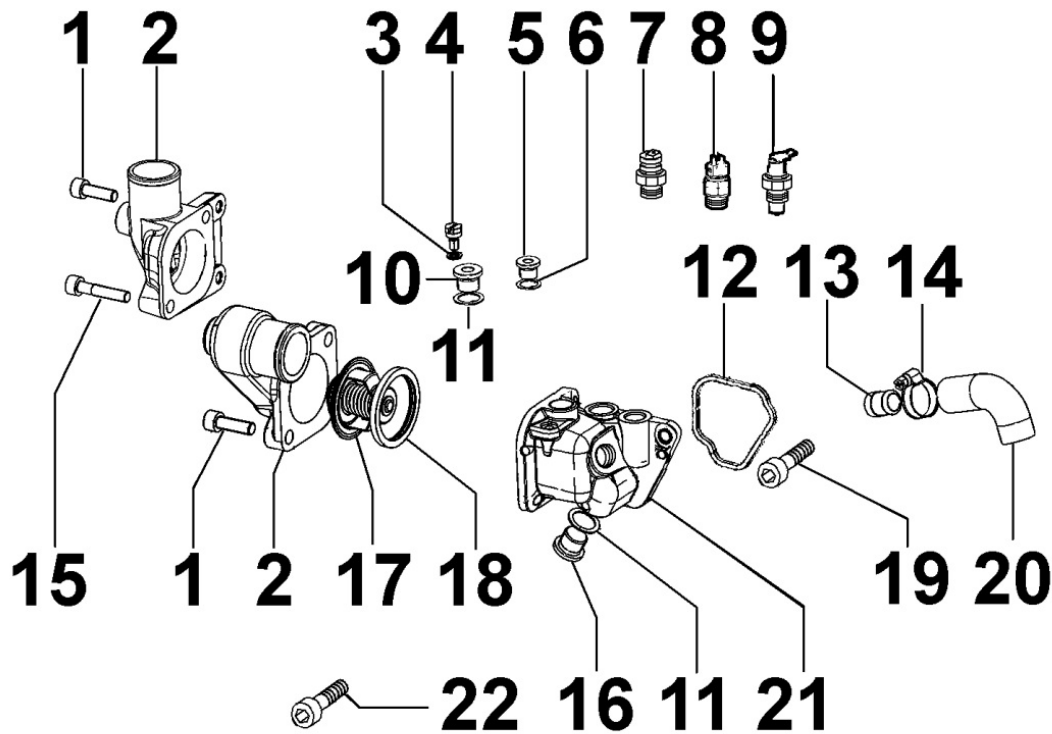

8074300580 - THERMOSTAT UNIT

8 074 30

Pos	Kit	Included In	Code	Description	Qty	Old Code	Tech. Info
1		(A)	ED0097301000-S	SCREW	2		
2		(A)		POS. 21			
3		(A)	ED0046700010-S	GASKET	1		
4		(A)	ED0090800370-S	USE ED0019011710-S SCREW	1		
5			ED0090400120-S	PLUG	2		
6			ED0046700610-S	C.GASKET	2		
8			ED0091951080-S	THERMOSTAT	1		
10		(A)	ED0090400310-S	CAP	2		
11		(A)	ED0046700190-S	GASKET	2		
12			ED0012002390-S	O RING	1		
13		(A)	ED0072850240-S	UNION	1		
14			ED0036301470-S	CLAMP	1		
17		(A)	ED0091950010-S	THERMOSTAT VALVE ASSEMBLY CHD	1		
18		(A)	ED0044201220-S	GASKET FOR THERMOSTATICS VALVE	1		
19			ED0097302670-S	VITE/SCREW SV C10	1		
20		(A)	ED0093050190-S	HOSE	1		
21	(A)		ED0048966820-S	GRUPPO/ASSEMBLY D	1		
22			ED0097320740-S	CAPSCREW	1