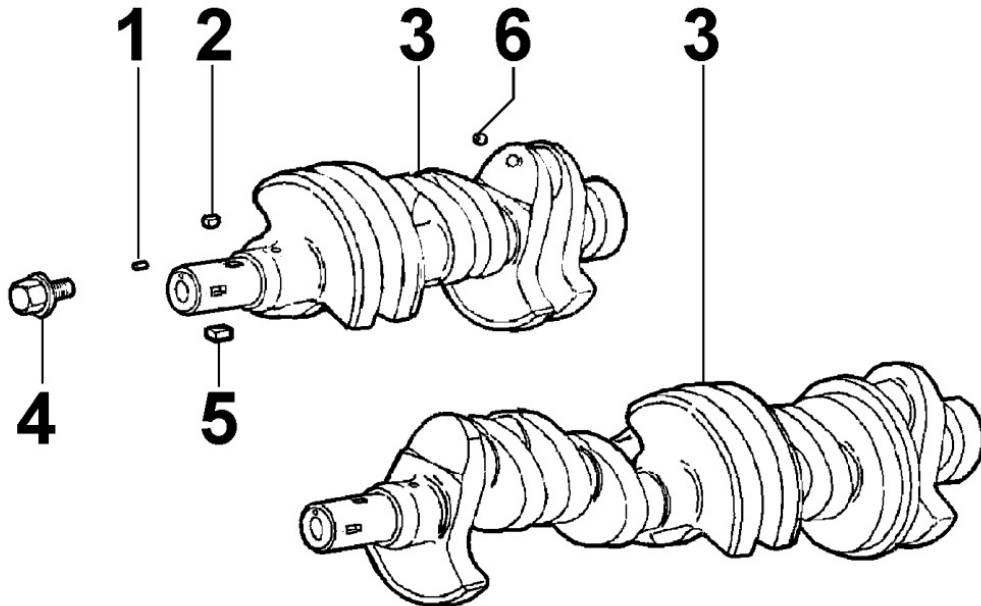

8010300030 - CRANKSHAFT

8 010 30

Pos	Kit	Included In	Code	Description	Qty	Old Code	Tech. Info
1		(A)	ED0084300040-S	PIN	1		
2		(A)	ED0022800820-S	KEY	1		
3	(A)		ED0010511290-S	ALB.GOMITO/CRANKSHAFT D C**	1	ED0010509280-S	
4			ED0098653190-S	SCREW	1		
5		(A)	ED0022801550-S	KEY	1