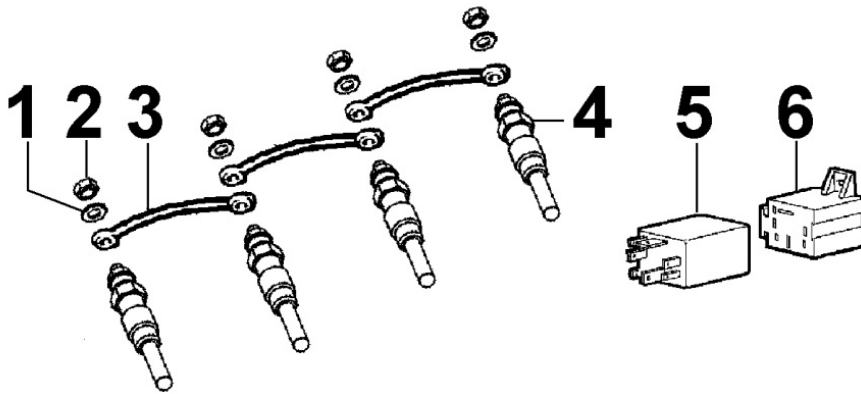

8 106 30

Pos	Kit	Included In	Code	Description	Qty	Old Code	Tech. Info
3			ED0021855480-S	CABLE	3		
4			ED0021001110-S	GLOW PLUG	4		

8140300020 - HYDRAULIC PUMP ADAPTER ON 3rd PTO

8 140 30

Pos	Kit	Included In	Code	Description	Qty	Old Code	Tech. Info
1			ED0045801850-S	GASKET	1		
2			ED0026500560-S	COPERCHIO/COVER N	1		
3			ED0097300120-S	SCREW	2		
3			ED0097320740-S	CAPSCREW	1		
4			ED0097301000-S	SCREW	2		
4			ED0097300100-S	SCREW	2		
6	(A)		ED0038100830-S	FLANGE, PUMP	1		
14		(A)	ED0015801470-S	BUSHING	2		
15			ED0012400370-S	SNAP RING	1		
16			ED0012000730-S	O RING	1		