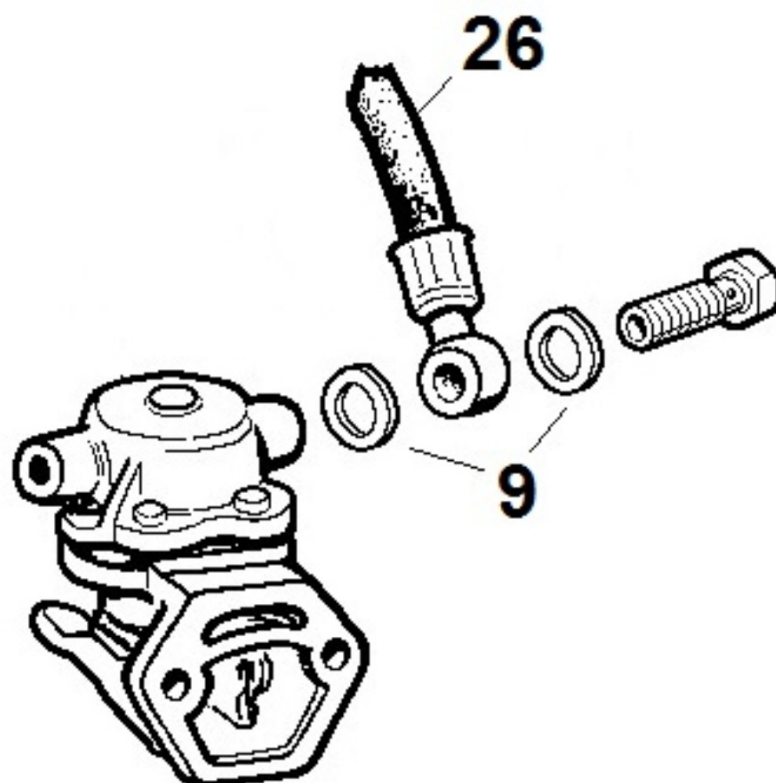

8064301070 - FUEL PIPING

Pos	Kit	Included In	Code	Description	Qty	Old Code	Tech. Info
9			ED0046700590-S	COPPER GASKET 10,2X14X1,5	2		
26			ED0093759090-S	FUEL PIPE BETWEEN FUEL PUMP-TANK.(D9-D7)	1