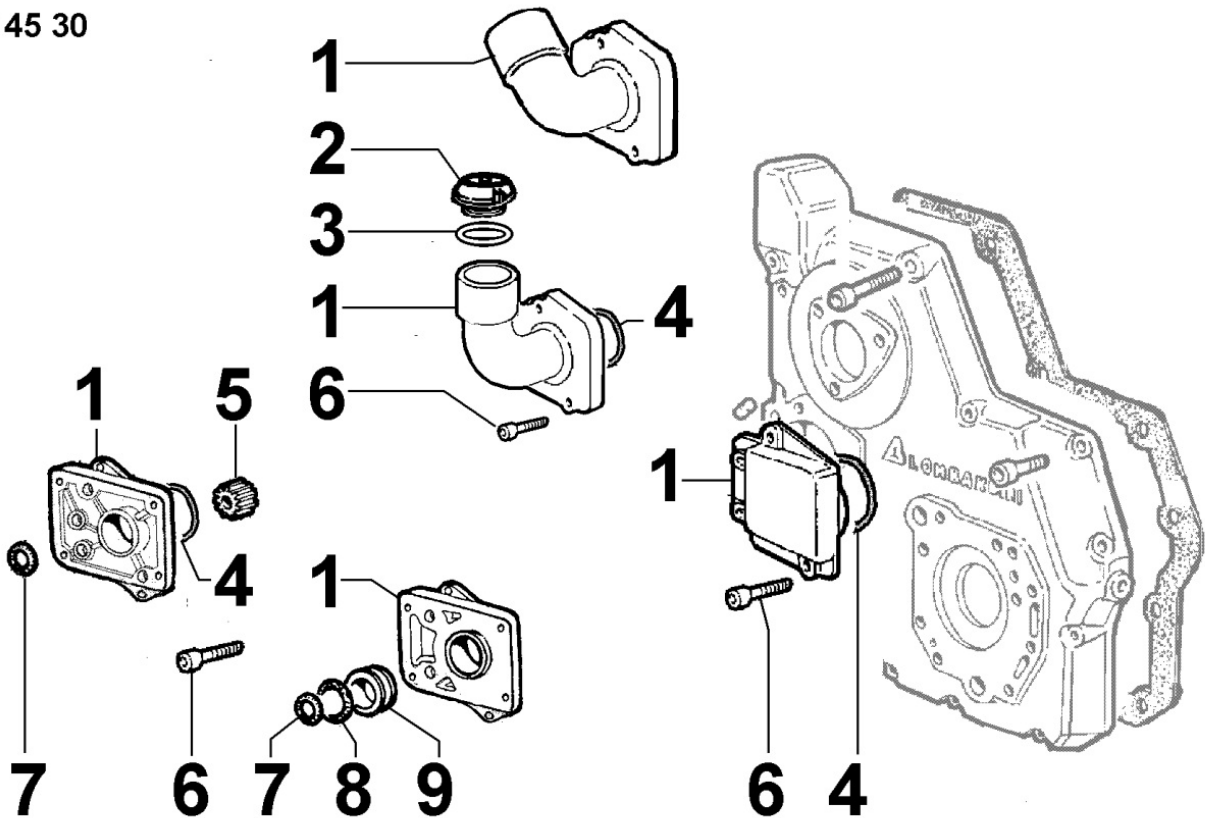

8145300080 - PUMP HOUSING

8 145 30

Pos	Kit	Included In	Code	Description	Qty	Old Code	Tech. Info
4			ED0012000910-S	O RING	1		
5			ED0054000540-S	COUPLING - CHD #3 PTO	1		
6			ED0097300120-S	SCREW	4		
6			ED0097300100-S	SCREW	4		
8			ED0012010920-S	O RING	1