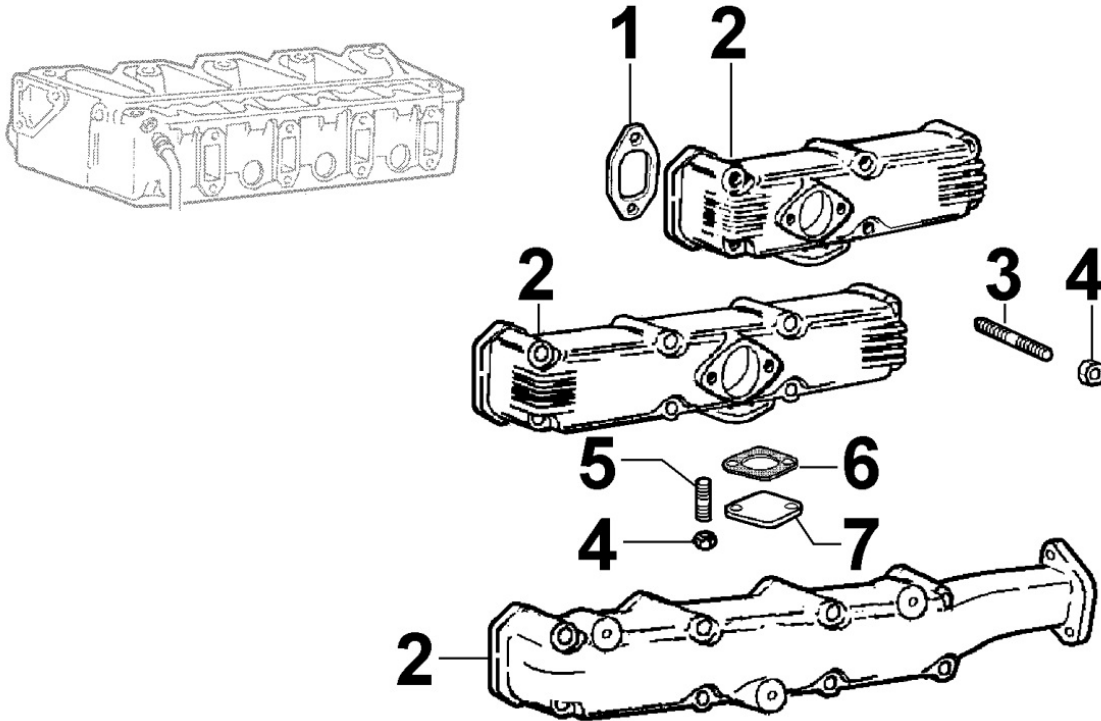

8085300020 - EXHAUST GAS MANIFOLD

8 085 30

Pos	Kit	Included In	Code	Description	Qty	Old Code	Tech. Info
1			ED0044200710-S	GASKET	4