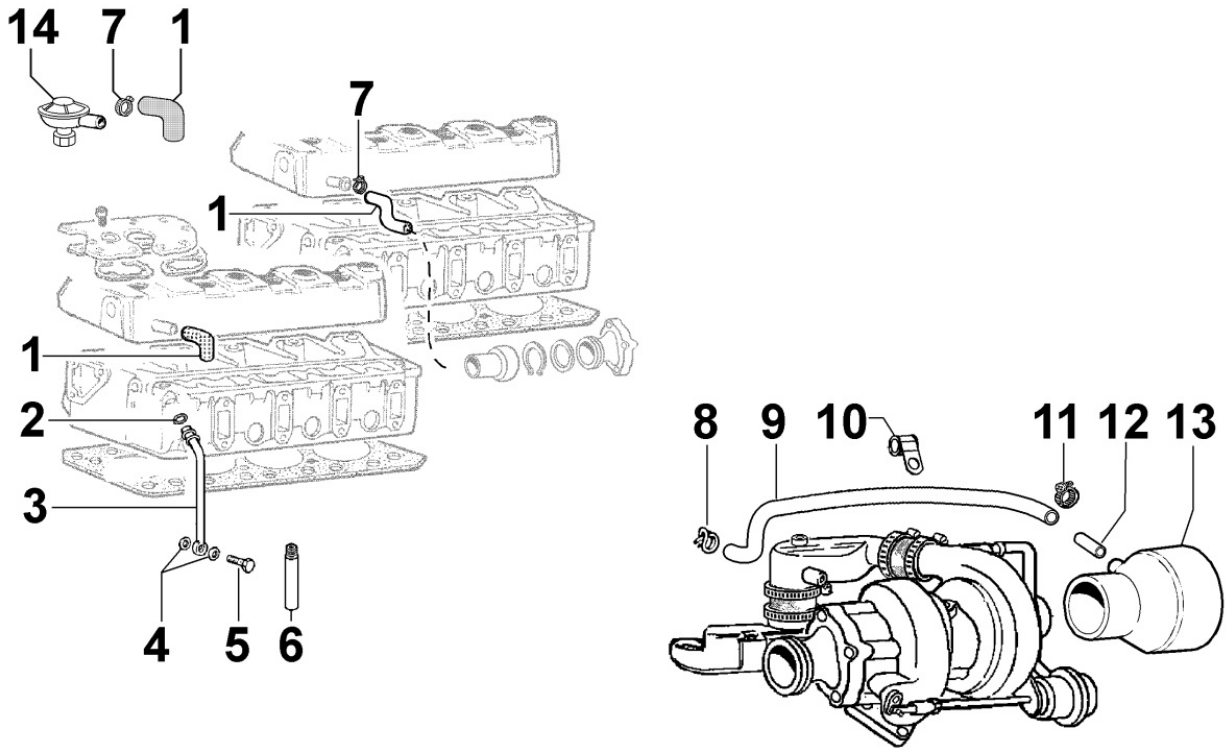

8045300170 - BREATHER SYSTEM

Pos	Kit	Included In	Code	Description	Qty	Old Code	Tech. Info
1			ED0053650990-S	HOSE	1		
2			ED0012002250-S	O RING	1		
4			ED0046700610-S	C.GASKET	2		
5			ED0019010320-S	UNION BOLT	1		
6			ED0095800320-S	TUBE	1