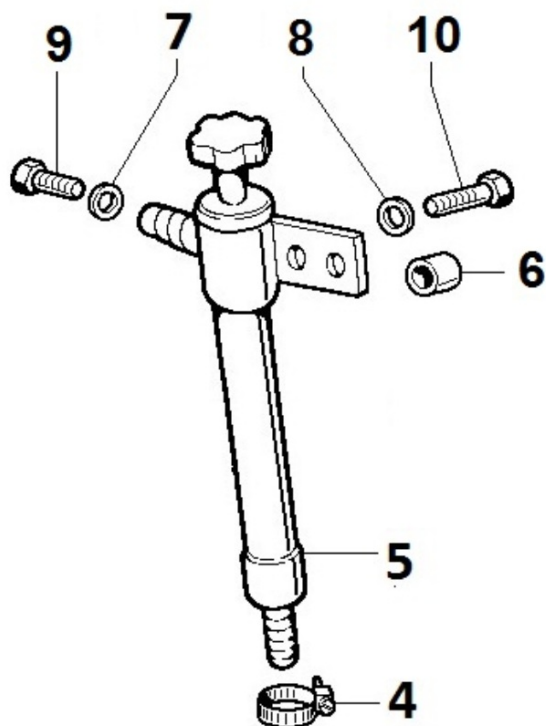

8046300030 - PUMP FOR OIL EXTRACTION

Pos	Kit	Included In	Code	Description	Qty	Old Code	Tech. Info
4			ED0036301290-S	CLAMP	1		
5			ED0065950200-S	PUMP	1		
6			ED0035273010-S	SPACING	1		
7			ED0046700580-S	COPPER GASKET	1		
8			ED0076252110-S	WASHER	1		
9			ED0017701290-S	SCREW	1		
10			ED0017801140-S	SCREW	1