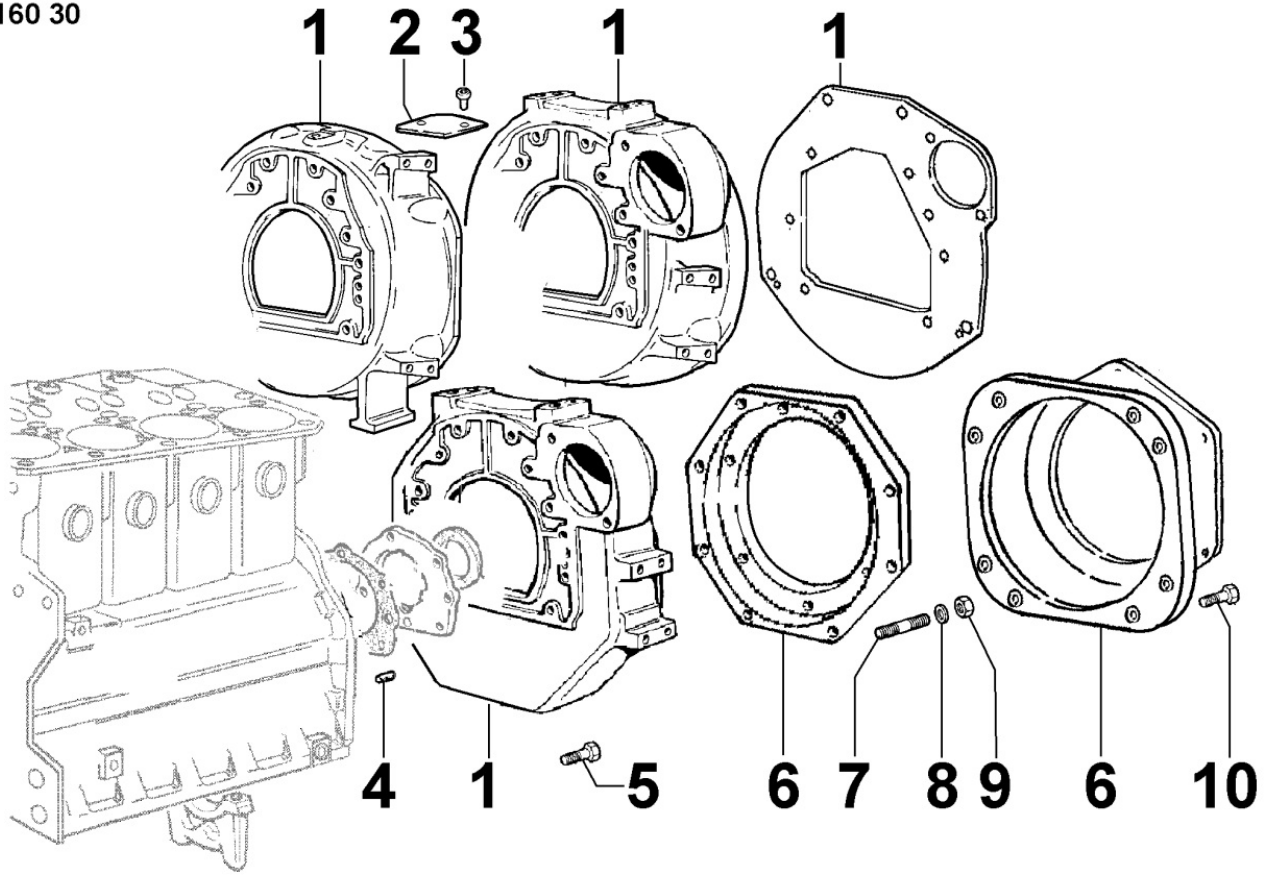

8160300080 - ENGINE BELL / BACKPLATE

8 160 30

Pos	Kit	Included In	Code	Description	Qty	Old Code	Tech. Info
1			ED0020323570-S	BELL	1		
4			ED0084001080-S	PARAL.PIN	2		
5			ED0017800310-S	HEX BOLT M10 X 1.5 X 25 MM	12