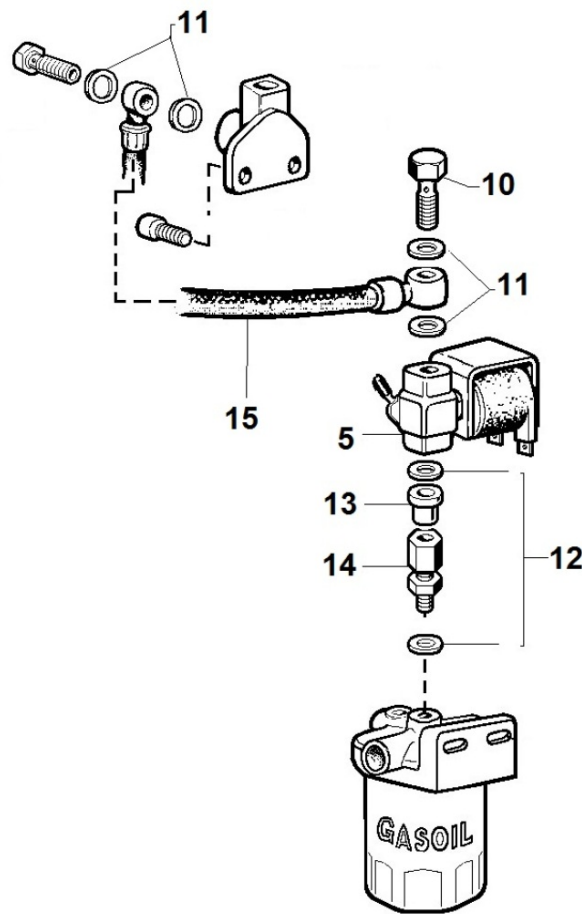


ED4M3226

Spare Parts Catalogue

LDW 2204 M TMC60 2,5:1 ES LM

Update Date 10/03/2016

Print Date 29/03/2016

KOHLER.Engines

Tavola ricambi

Index	Description
ED3A9792	LDW2204/M
8046300030	PUMP FOR OIL EXTRACTION
8052300100	ELECTROVALVE
8064301070	FUEL PIPING
8068300250	HOSES FOR WATER COOLER
8073301000	WATER COOLER
8077300230	WATER PUMP
8081300770	AIR CLEANER
8087300350	EXHAUST GAS ACCESSORIES
8100300310	VOLTAGE ALTERNATOR
8103300440	ELECTRIC DASHBOARD / ENGINE WIRES
8185300080	CLUTCH
8186300030	REDUCTION GEAR

8046300030 - PUMP FOR OIL EXTRACTION

Pos	Kit	Included In	Code	Description	Qty	Old Code	Tech. Info
4			ED0036301290-S	CLAMP	1		
5			ED0065950200-S	PUMP	1		
6			ED0035273010-S	SPACING	1		
7			ED0046700580-S	COPPER GASKET	1		
8			ED0076252110-S	WASHER	1		
9			ED0017701290-S	SCREW	1		
10			ED0017801140-S	SCREW	1		

8052300100 - ELECTROVALVE

Pos	Kit	Included In	Code	Description	Qty	Old Code	Tech. Info
0			ED0046700590-S	COPPER GASKET 10,2X14X1,5	5		
0			KDISC.		2	ED0072701400-S	
0			ED0093759180-S	TUBE (L.MARINE)	1		
5			ED0035871970-S	SOLENOID VALVE WITH MANUAL RESET DEVICE	1		
10			ED0019011150-S	BOLT	1		
12			ED0046700610-S	C.GASKET	1		
13			ED0073303140-S	UNION FOR EL.STOP	1		
14			ED0073303150-S	JOINT	1		