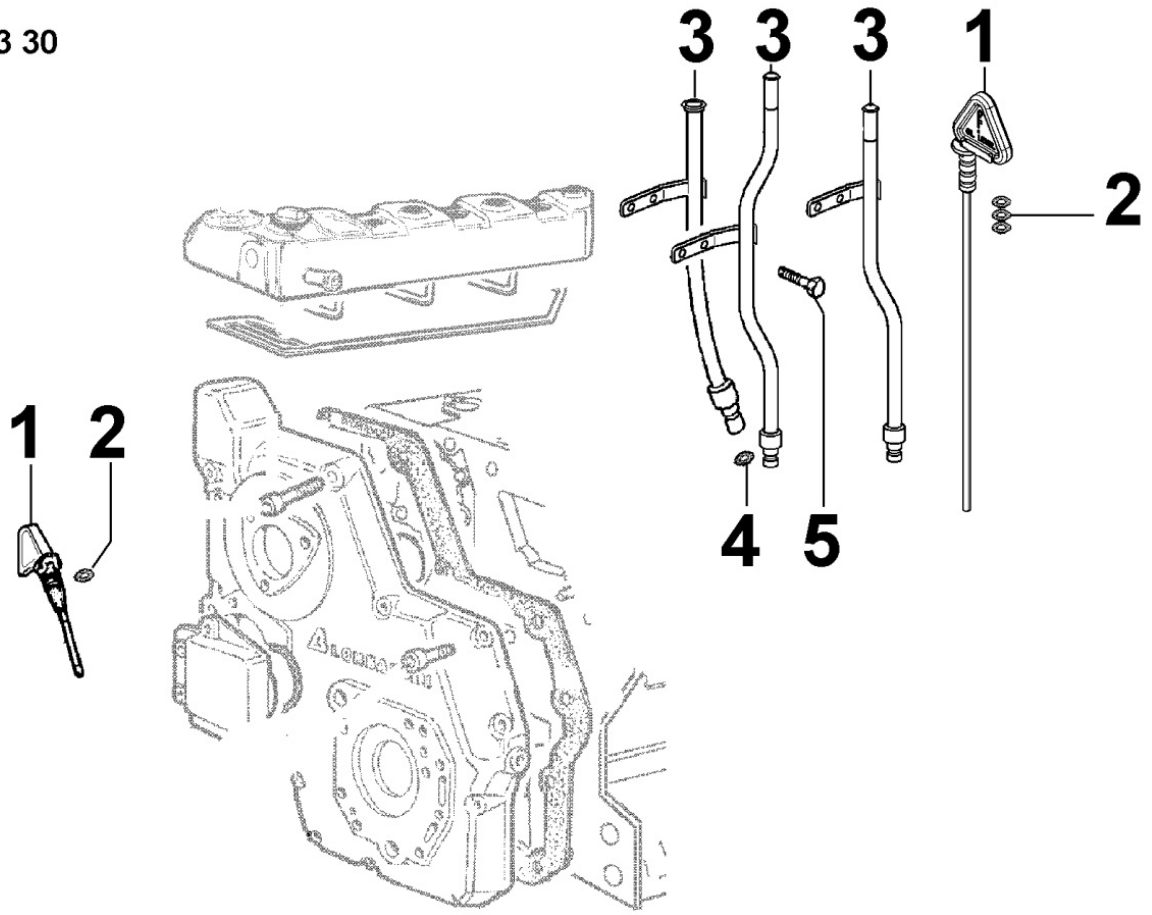

8043300050 - OIL DIPSTICK

8 043 30

Pos	Kit	Included In	Code	Description	Qty	Old Code	Tech. Info
3			ED0093300660-S	TUBE (L.MARINE)	1		
4			ED0012000010-S	O RING	1