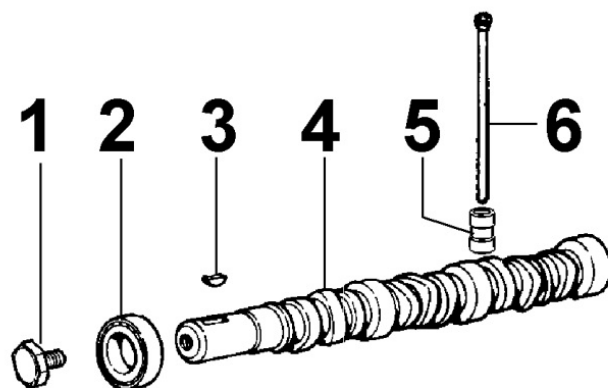

8035300270 - CAMSHAFT

8 035 30

Pos	Kit	Included In	Code	Description	Qty	Old Code	Tech. Info
1			ED0017801040-S	BOLT	1		
2			ED0030010650-S	BEARING	1		
3			ED0022800440-S	KEY	1		
4			ED0010101190-S	CAMSHAFT 2204V MEC. TAP.	1		
5			ED0072151580-S	PUNTERIA COMANDO VALV.MECCANI	8		
6			ED0014100900-S	PUSHROD	8