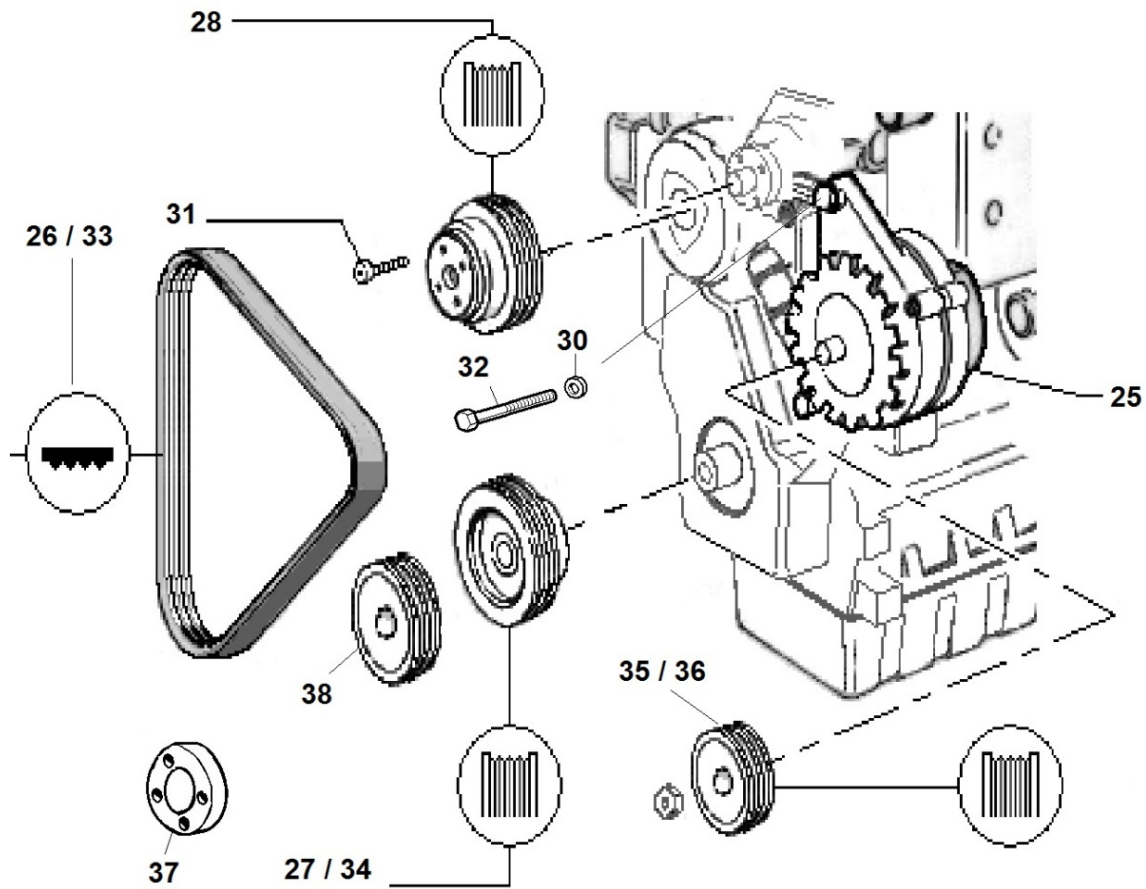

8100300310 - VOLTAGE ALTERNATOR

Pos	Kit	Included In	Code	Description	Qty	Old Code	Tech. Info
0			ED0076250620-S	WASHER	4		
0			ED0087251030-S	ALTERNATOR BRACKET GREY	1	ED0087250610-S	
0			ED0071005290-S	PULLEY POLY-V 4PK CHD ASP.L.MARINE GREY	1	ED0071005130-S	
25			ED0011573860-S	ALTERNATOR 14V 120A	1		
25			ED0011574960-S	ALTERNATORE/ALTERN. 1SVAC GREY	1		
26			ED0024404880-S	Poly-V belt 4PK 980 Dayco	1		
27			ED0071005290-S	PULLEY POLY-V 4PK CHD ASP.L.MARINE GREY	1		
28			ED0071005330-S	PULLEY.WATER PUMP POLI-V 4PK CHD GREY	1		
28			ED0071005330-S	PULLEY.WATER PUMP POLI-V 4PK CHD GREY	1	ED0071005150-S	
30			ED0076253710-S	WASHER	2		
31			ED0097302240-S	SCREW	4		
32			ED0097304420-S	SCREW	2		
36			ED0069950370-S	PULLEY	1