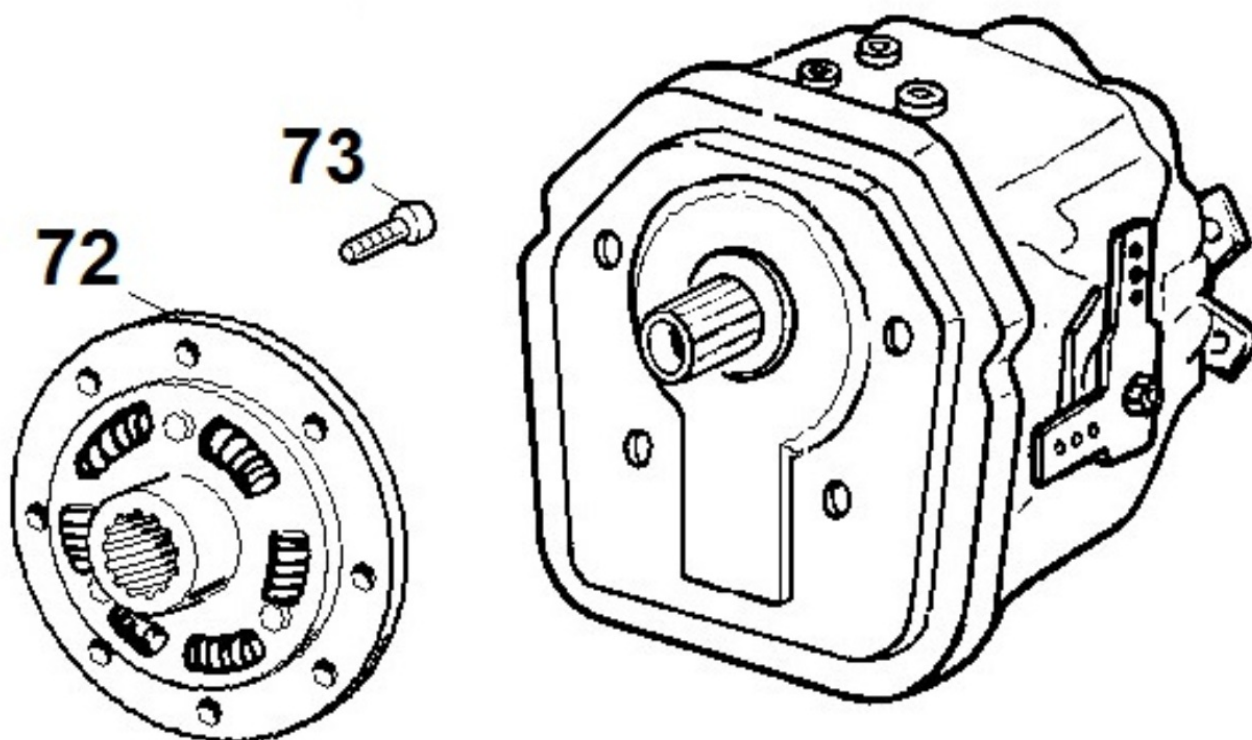

8185300080 - CLUTCH

Pos	Kit	Included In	Code	Description	Qty	Old Code	Tech. Info
9		(A)	ED0076260270-S	WASHER	1		
72			ED0042210360-S	JOINT	1		
73			ED0097301070-S	SCREW	8