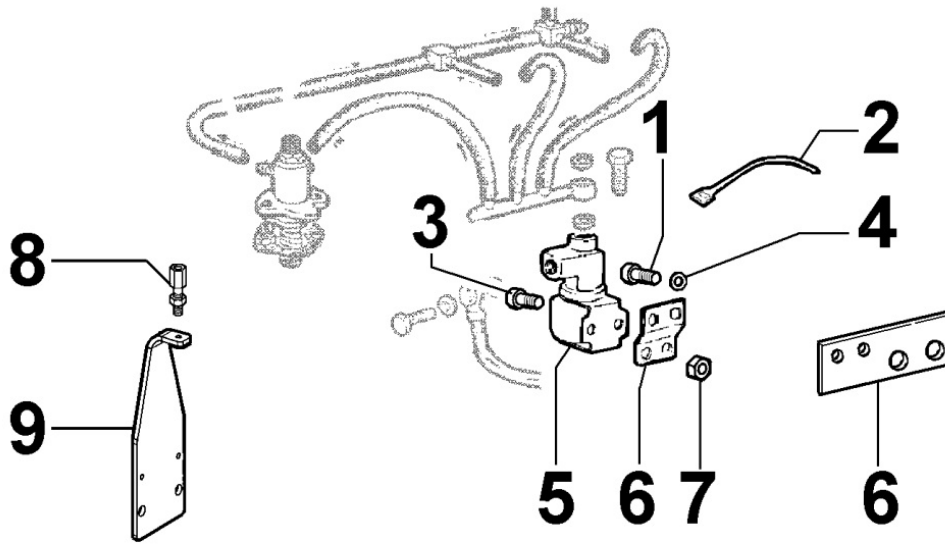

8052300030 - ELECTROVALVE

8 052 30

Pos	Kit	Included In	Code	Description	Qty	Old Code	Tech. Info
3			ED0097300120-S	SCREW	2		
6			ED0089003360-S	SUPPORTO/SUPPORT N C	1