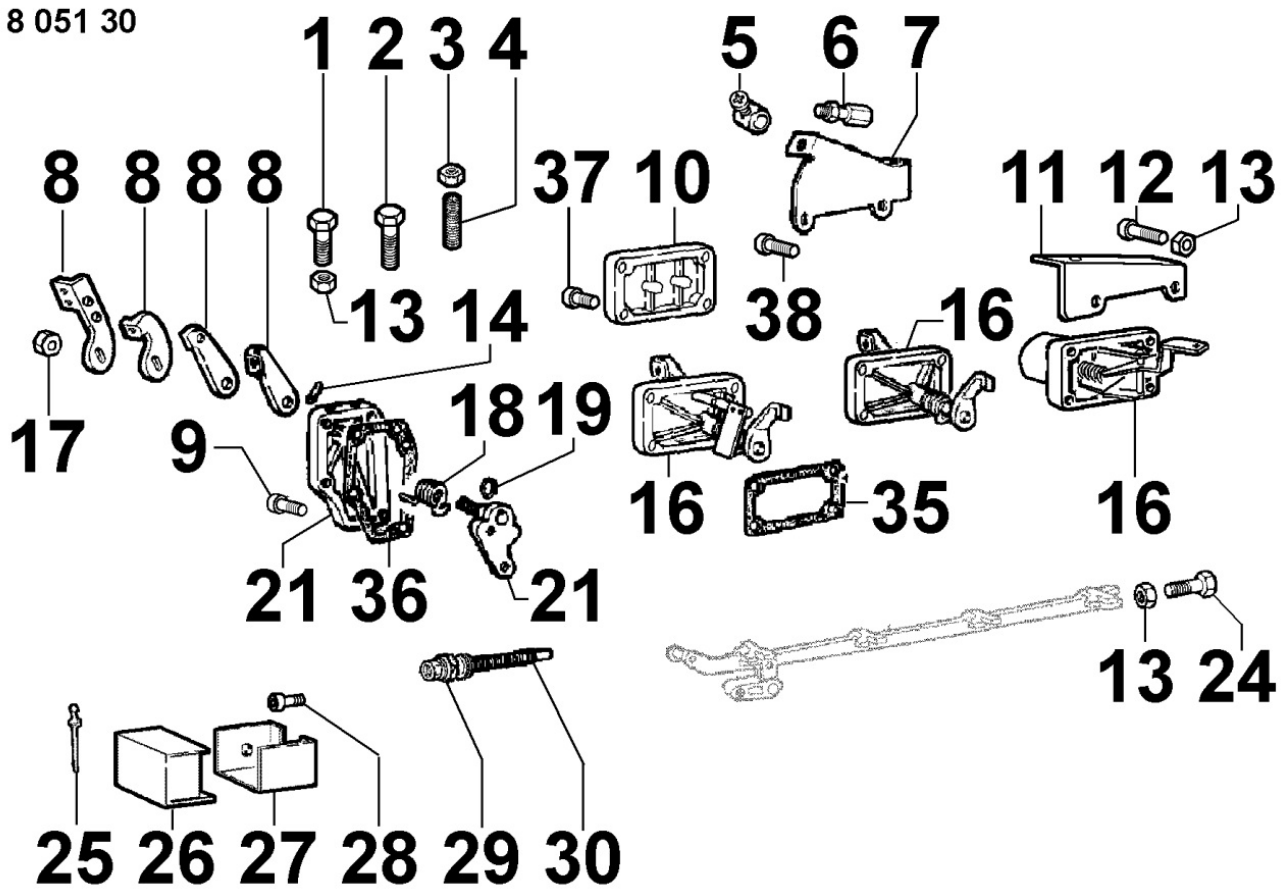

8051300540 - CONTROLS

Pos	Kit	Included In	Code	Description	Qty	Old Code	Tech. Info
0			ED0097303190-S	SCREW	1		
1			ED0017600280-S	BOLT	2		
7			ED0050600090-S	SHEET	1		
15			ED0097301070-S	SCREW	1		
16	(B)		ED0025161050-S	CONTROL	1		
21	(A)		ED0025161650-S	CONTROL	1		
35			ED0044312050-S	GASKET FOR STOP COMMAND COVER	1		
36			ED0044312060-S	GASKET FOR COMMAND AND REGULATOR COVER	1		
37			ED0097300090-S	ALLEN SCREW	6