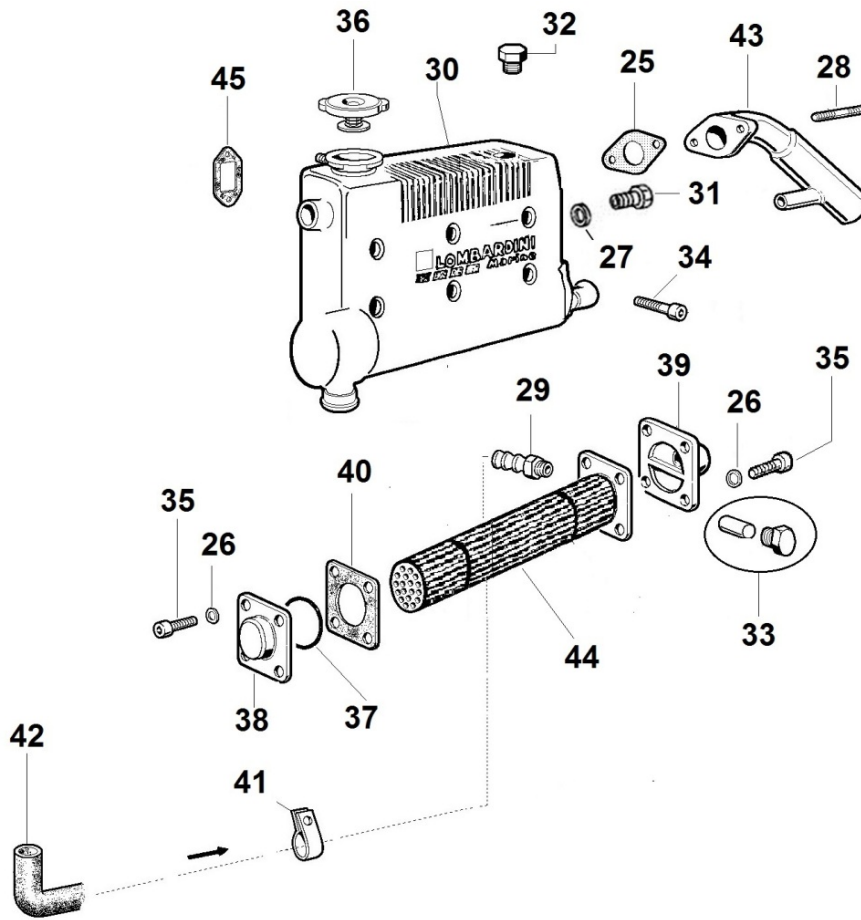

8046300030 - PUMP FOR OIL EXTRACTION

Pos	Kit	Included In	Code	Description	Qty	Old Code	Tech. Info
4			ED0036301290-S	CLAMP	1		
5			ED0065950200-S	PUMP	1		
6			ED0035273010-S	SPACING	1		
7			ED0046700580-S	COPPER GASKET	1		
8			ED0076252110-S	WASHER	1		
9			ED0017701290-S	SCREW	1		
10			ED0017801140-S	SCREW	1		

8052300100 - ELECTROVALVE

Pos	Kit	Included In	Code	Description	Qty	Old Code	Tech. Info
0			ED0046700590-S	COPPER GASKET 10,2X14X1,5	5		
0			KDISC.		2	ED0072701400-S	
0			ED0093759180-S	TUBE (L.MARINE)	1		
5			ED0035871970-S	SOLENOID VALVE WITH MANUAL RESET DEVICE	1		
10			ED0019011150-S	BOLT	1		
12			ED0046700610-S	C.GASKET	1		
13			ED0073303140-S	UNION FOR EL.STOP	1		
14			ED0073303150-S	JOINT	1		

8064301070 - FUEL PIPING

Pos	Kit	Included In	Code	Description	Qty	Old Code	Tech. Info
9			ED0046700590-S	COPPER GASKET 10,2X14X1,5	2		
26			ED0093759090-S	FUEL PIPE BETWEEN FUEL PUMP-TANK.(D9-D7)	1		

8068300250 - HOSES FOR WATER COOLER

Pos	Kit	Included In	Code	Description	Qty	Old Code	Tech. Info
15			ED0036300380-S	HOSE CLAMP	4		
16			ED0093400180-S	TUBE	1		
17			ED0096021050-S	TUBE	1		
18			ED0095800450-S	TUBE	1		

8073301000 - WATER COOLER