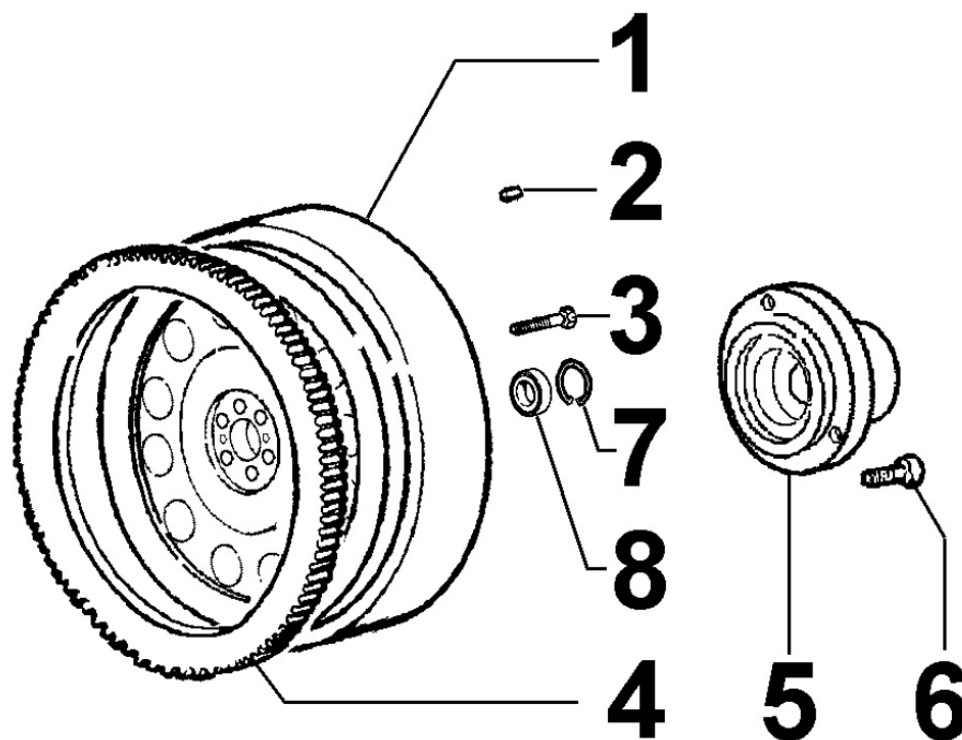

8012300020 - FLYWHEEL

8 012 30

Pos	Kit	Included In	Code	Description	Qty	Old Code	Tech. Info
1	(A)		ED0098807900-S	FLYWHEEL MOTORE COMPLETO DI CORONA	1		
3			ED0018620890-S	BOLT	6		
4		(A)	ED0028160650-S	RING GEAR	1		⚠