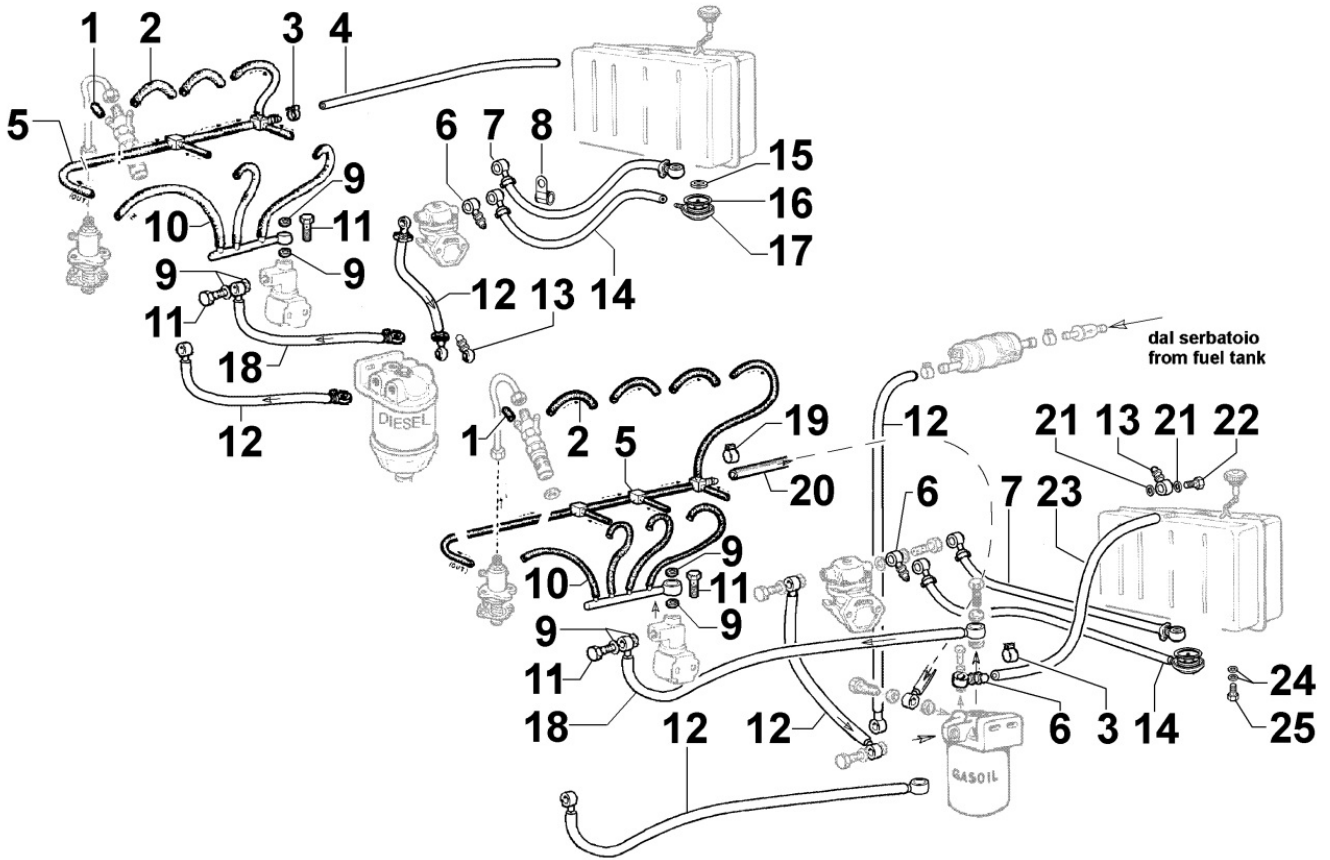

8064300360 - FUEL PIPING

8 064 30

Pos	Kit	Included In	Code	Description	Qty	Old Code	Tech. Info
1			ED0090802620-S	CAP	1		
2			ED0095711980-S	TUBE	3		
5			ED0095712010-S	TUBE	1		
9			ED0046700590-S	COPPER GASKET 10,2X14X1,5	4		
11			ED0019011930-S	BOLT	2