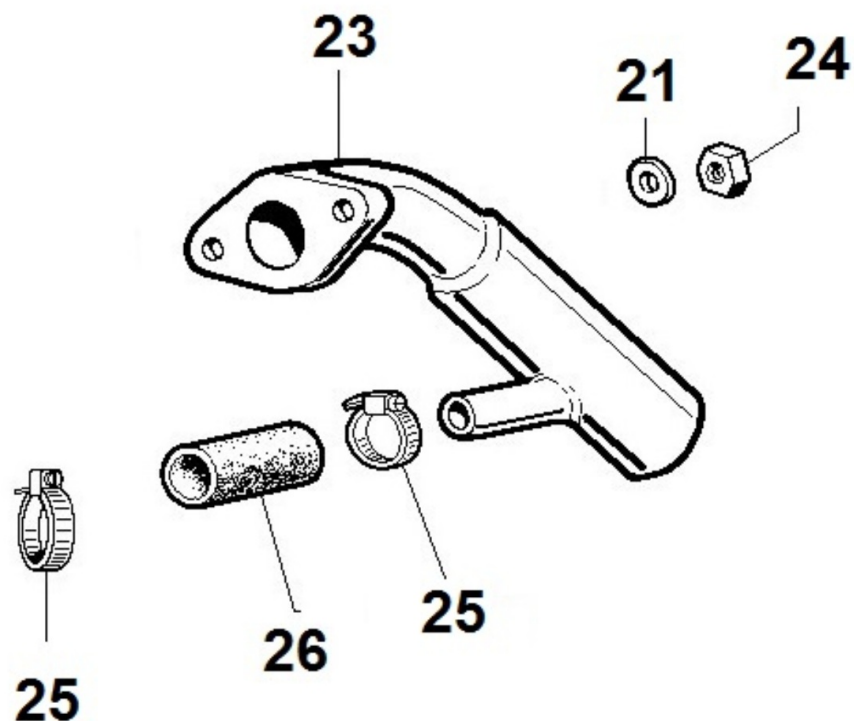

8087300350 - EXHAUST GAS ACCESSORIES

Pos	Kit	Included In	Code	Description	Qty	Old Code	Tech. Info
21			ED0075650480-S	WASHER	2		
23			ED0096021080-S	RISER	1		
24			ED0032401400-S	DADO M 8X1,25-5588 AISI 304	2		
25			ED0036301110-S	CLAMP	2		
26			ED0096021000-S	TUBE	1