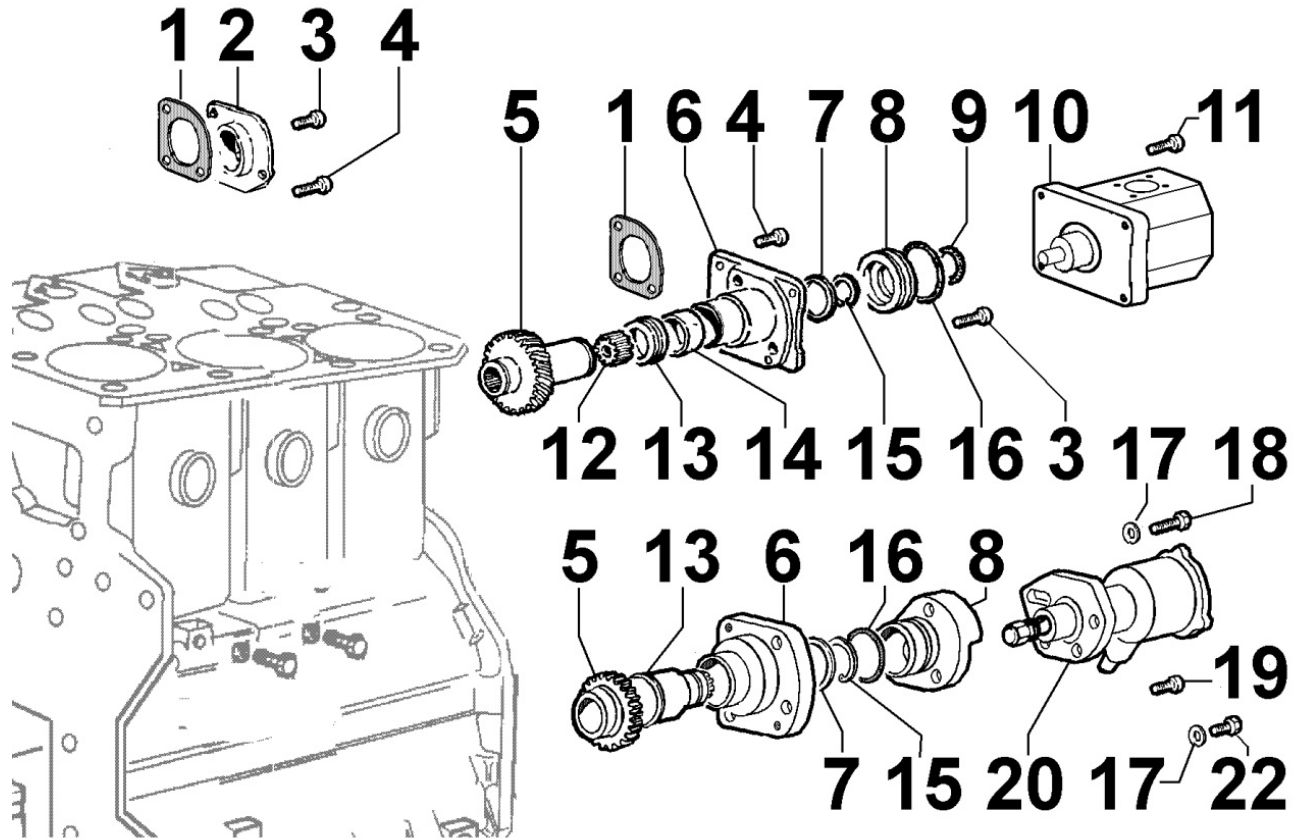

8140300020 - HYDRAULIC PUMP ADAPTER ON 3rd PTO

8 140 30

Pos	Kit	Included In	Code	Description	Qty	Old Code	Tech. Info
1			ED0045801850-S	GASKET	1		
2			ED0026500560-S	COPERCHIO/COVER N	1		
3			ED0097300120-S	SCREW	2		
3			ED0097320740-S	CAPSCREW	1		
4			ED0097301000-S	SCREW	2		
4			ED0097300100-S	SCREW	2		
6	(A)		ED0038100830-S	FLANGE, PUMP	1		
14		(A)	ED0015801470-S	BUSHING	2		
15			ED0012400370-S	SNAP RING	1		
16			ED0012000730-S	O RING	1