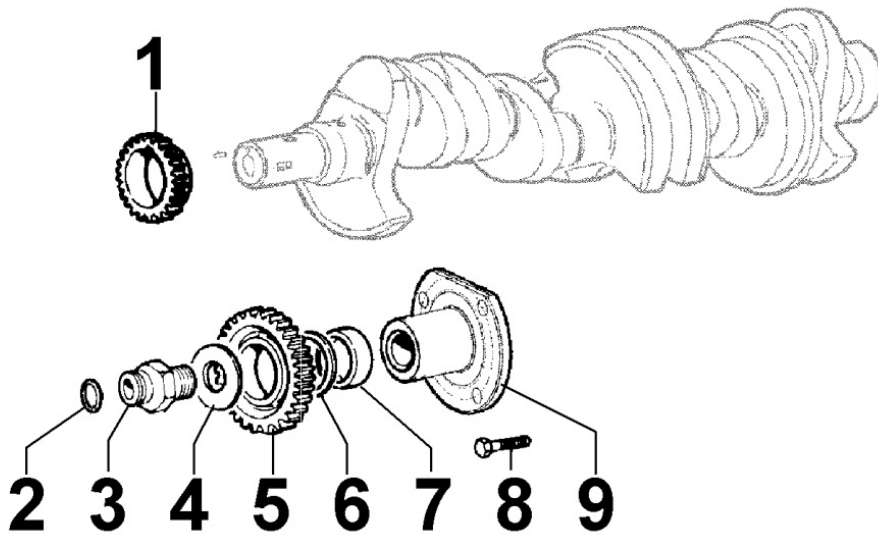

8038300010 - TIMING GEAR

8 038 30

Pos	Kit	Included In	Code	Description	Qty	Old Code	Tech. Info
1			ED0049361670-S	GEAR	1		
2			ED0012002190-S	O RING	1		
3			ED0098201380-S	SCREW	1		
4			ED0012571560-S	THRUST BEARING	1		
5	(A)		ED0049361650-S	GEAR	1		
6			ED0012571570-S	THRUST BEARING	1		
8			ED0097320740-S	CAPSCREW	4		
9			ED0061300990-S	GEAR SHAFT	1