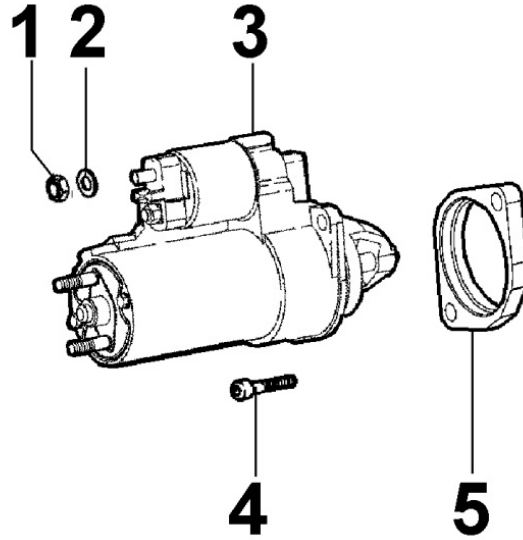

8085300020 - EXHAUST GAS MANIFOLD

8 085 30

Pos	Kit	Included In	Code	Description	Qty	Old Code	Tech. Info
1			ED0044200710-S	GASKET	4		

8101300030 - STARTING MOTOR

8 101 30

Pos	Kit	Included In	Code	Description	Qty	Old Code	Tech. Info
3			ED0058400960-S	MOTOR.AVV./STA.MOTOR D **	1		
3			ED0058402610-S	Starter Motor 12V 2,5KW BOSCH GR.11	1	ED0058401830-S	
4			ED0097300460-S	ALLEN SCREW	2		
5			ED0035090070-S	SPACER X ST.MOTOR CHD (L.MARINE)	1		