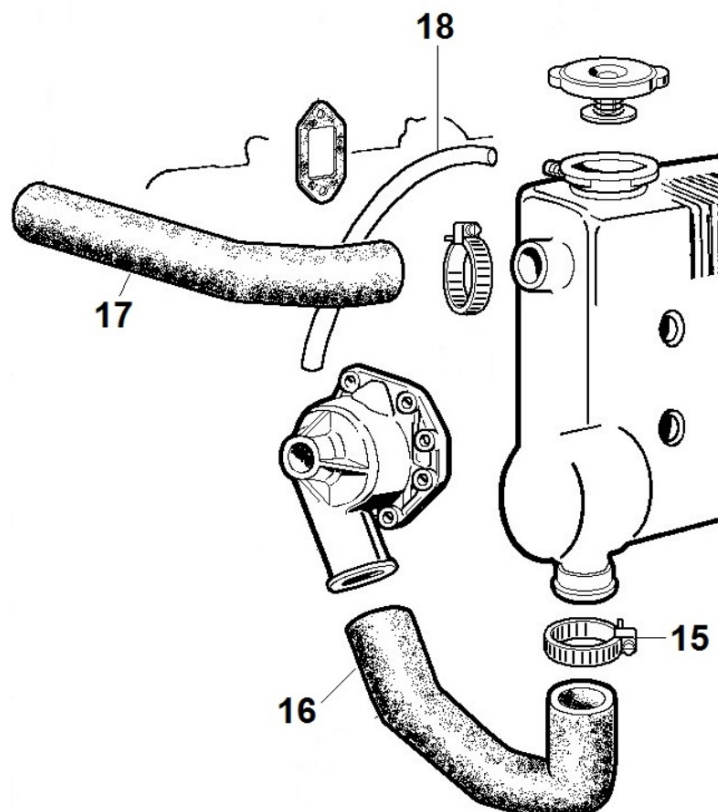

8068300250 - HOSES FOR WATER COOLER

Pos	Kit	Included In	Code	Description	Qty	Old Code	Tech. Info
15			ED0036300380-S	HOSE CLAMP	4		
16			ED0093400180-S	TUBE	1		
17			ED0096021050-S	TUBE	1		
18			ED0095800450-S	TUBE	1