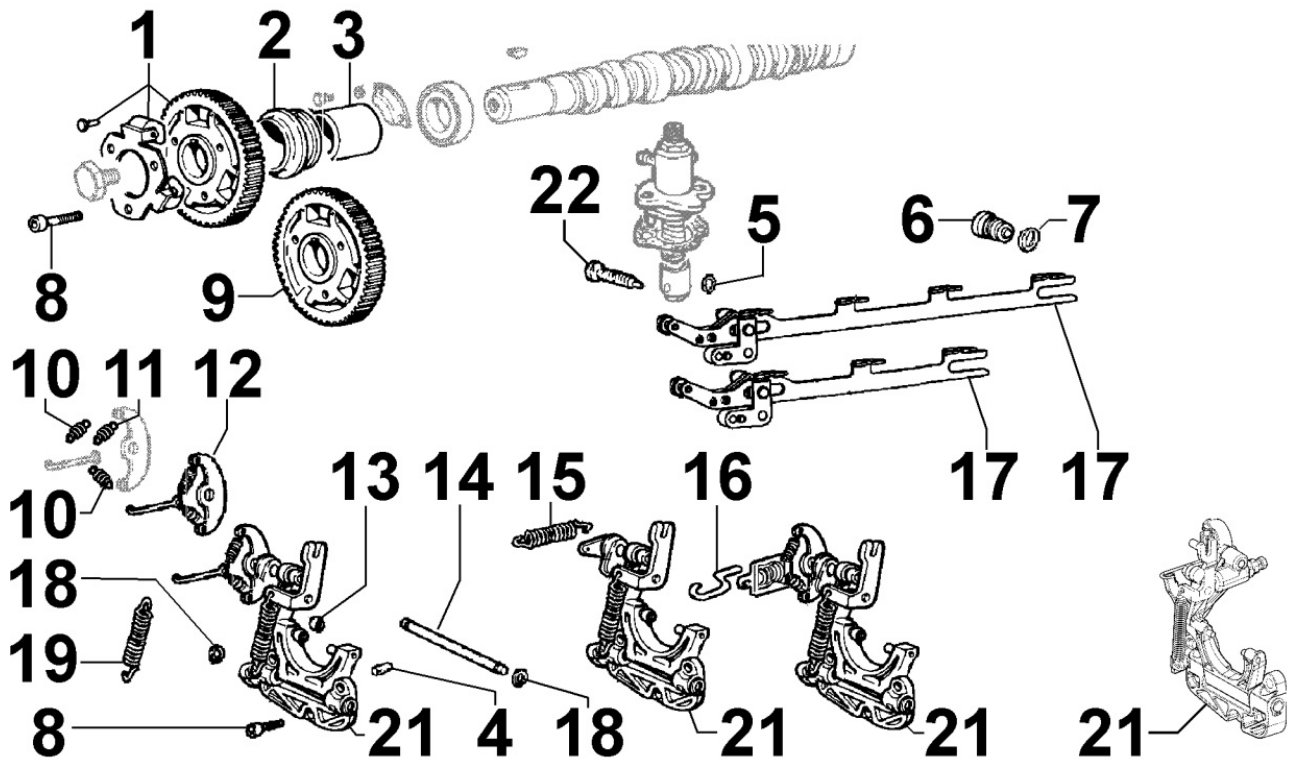

8050300500 - SPEED GOVERNOR

Pos	Kit	Included In	Code	Description	Qty	Old Code	Tech. Info
1			ED0073623110-S	SPEED G.	3	ED0054961300-S	⚠
2			ED0020861220-S	BELL	1		
3			ED0034950460-S	SPACER	1		
4			ED0084600550-S	PIN	2		
5			ED0076251240-S	WASHER	1		
6			ED0041901030-S	RING NUT	1		
7			ED0046700210-S	GASKET	1		
8			ED0097300100-S	SCREW	3		
9			ED0049362490-S	GEAR FOR CAMSHAFT DRIVE	1		
13			ED0019702030-S	SLEEVE	2		
17			ED0013801090-S	ASTA COLLEGAMENTO POMPE 2204	1		
21	(B)		ED0052011200-S	LEVA COMANDO REGOLATORE COMPLETA 3200 GI	1		
22			ED0097301980-S	SCREW	1