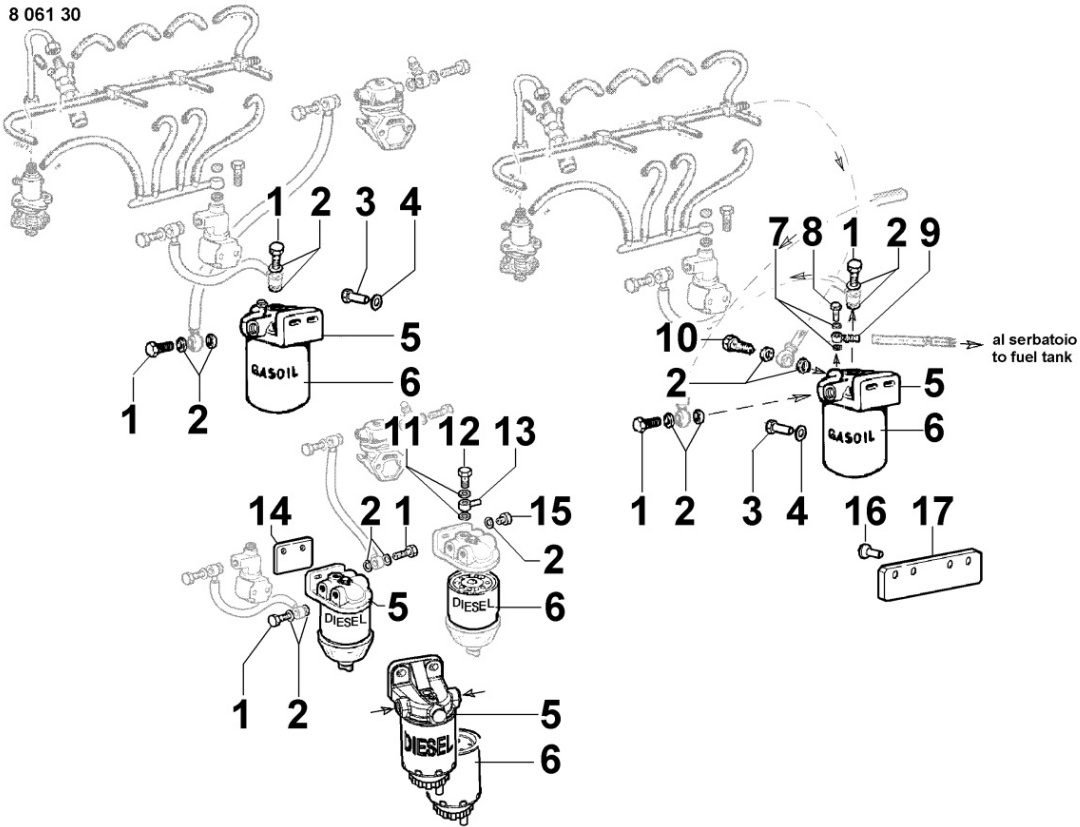

8061300100 - FUEL FILTER

Pos	Kit	Included In	Code	Description	Qty	Old Code	Tech. Info
1			ED0019010320-S	UNION BOLT	1		
1			ED0015700450-S	FILLER CAP	1		
2			ED0046700610-S	C.GASKET	4		
4			ED0076250200-S	WASHER	2		
5			ED0037300820-S	FUEL FILTER (L.MARINE)	1