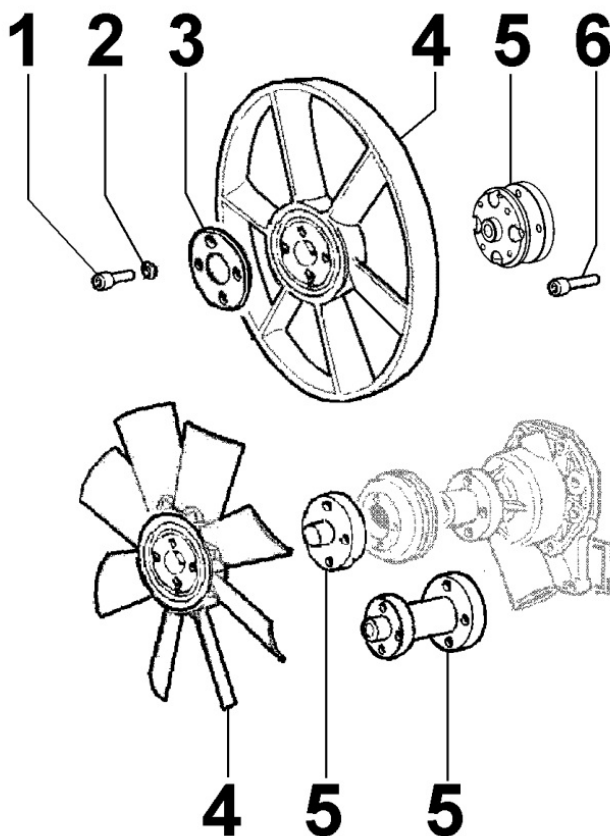

8071300010 - COOLING FAN

8 071 30

Pos	Kit	Included In	Code	Description	Qty	Old Code	Tech. Info
1			ED0097300120-S	SCREW	4		
2			ED0076250620-S	WASHER	4