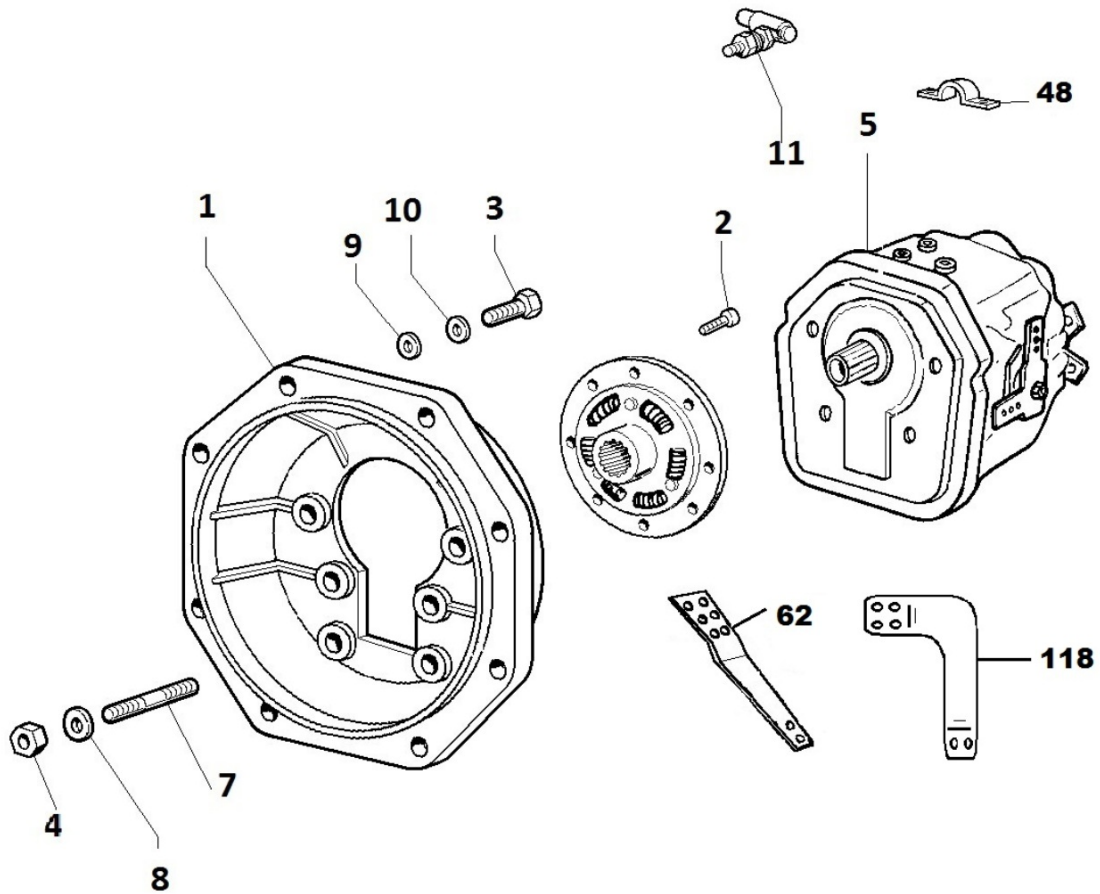

8186300030 - REDUCTION GEAR

Pos	Kit	Included In	Code	Description	Qty	Old Code	Tech. Info
0			ED0017701230-S	SCREW	2		
1			ED0011700290-S	FLANGING BELL GREY	1	ED0011700140-S	
3			ED0017801150-S	SCREW	7		
4		(A)	ED0032401400-S	DADO M 8X1,25-5588 AISI 304	6		
5			ED0050452000-S	TECHNODR.REV.GEAR TMC60 RATIO 2,5:1 GREY	1	ED0050451490-S	
7			ED0067800100-S	STUD	6		
8			ED0075550290-S	WASHER	6		
10			ED0075650500-S	WASHER	7		
11			ED0082800370-S	BALL JOINT	1		
48			ED0063702850-S	PLAQUE	1		
55			ED0075650480-S	WASHER	2