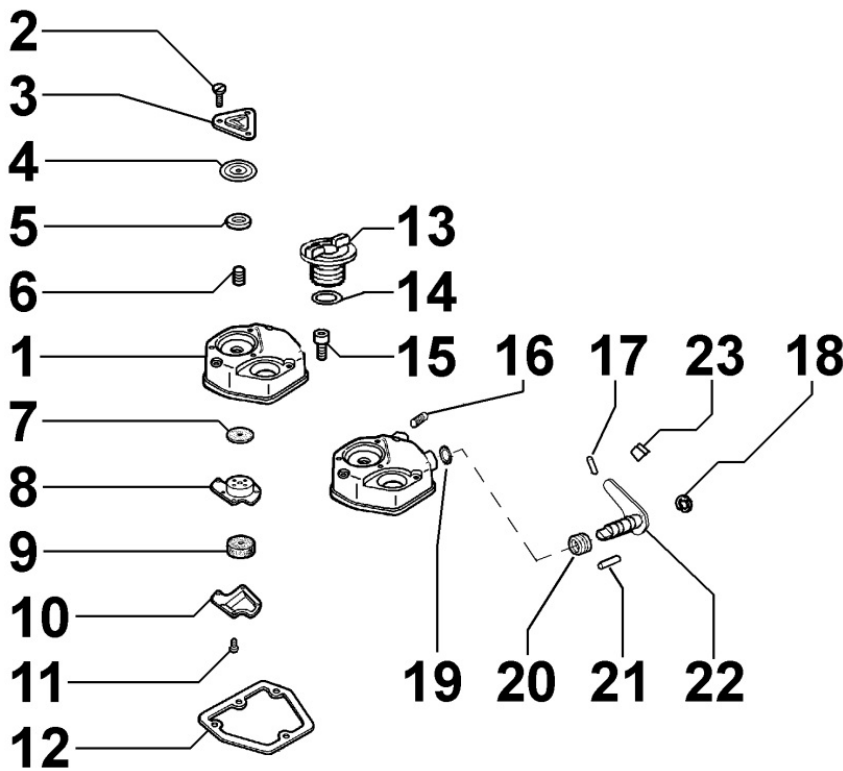

8022180010 - HEAD COVER

Pos	Kit	Included In	Code	Description	Qty	Old Code	Tech. Info
1	A		ED0021256600-S	ROCKER ARM COVER	1		
2		(A)	ED0098201680-S	SCREW	3		
2		(A)	ED0098653200-S	THREAD FORMING SCREW M4X10 ZN	3		
3			ED0027503110-S	COVER	1		
3		(A)		POS.1	1		
4		(A)	ED0096930080-S	VALVE	1		
5		(A)	ED0076252700-S	WASHER	1		
6			ED0057551280-S	SPRING	1		
7		(A)	ED0096950220-S	VALVE	1		
8		(A)		POS.1	1		
9		(A)	ED0059760040-S	SEPARATOR	1		
10			ED0051400230-S	SHEET METAL	1		
10		(A)		POS.1	1		
11		(A)	KDISC.		5	ED0098653210-S	
12			ED0044000970-S	GASKET	1		
13			ED0090320860-S	FILLER CAP	1		
14			ED0012000820-S	O-RING	1		
15			ED0097320160-S	SCREW	3