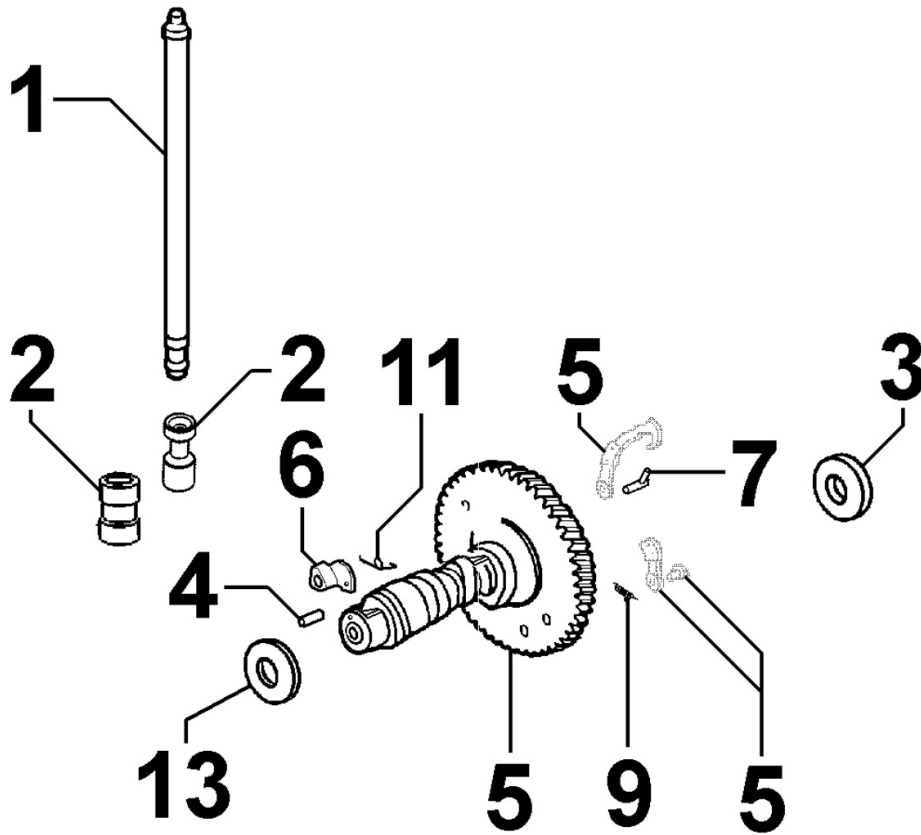

8035180190 - CAMSHAFT

Pos	Kit	Included In	Code	Description	Qty	Old Code	Tech. Info
1			ED0014101650-S	PUSHROD	2		
2			ED0072151130-S	TAPPET	2		
3			ED0013012450-S	RING	1		
4		(A)		803718..0	1		
5	A		ED0010100740-S	CAMSHAFT	1		
6		(A)		803718..0			
7		(A)		803718..0	1		
9		(A)		803718..0	1		
11		(A)		803718..0	1		
13			ED0013013540-S	RING	1