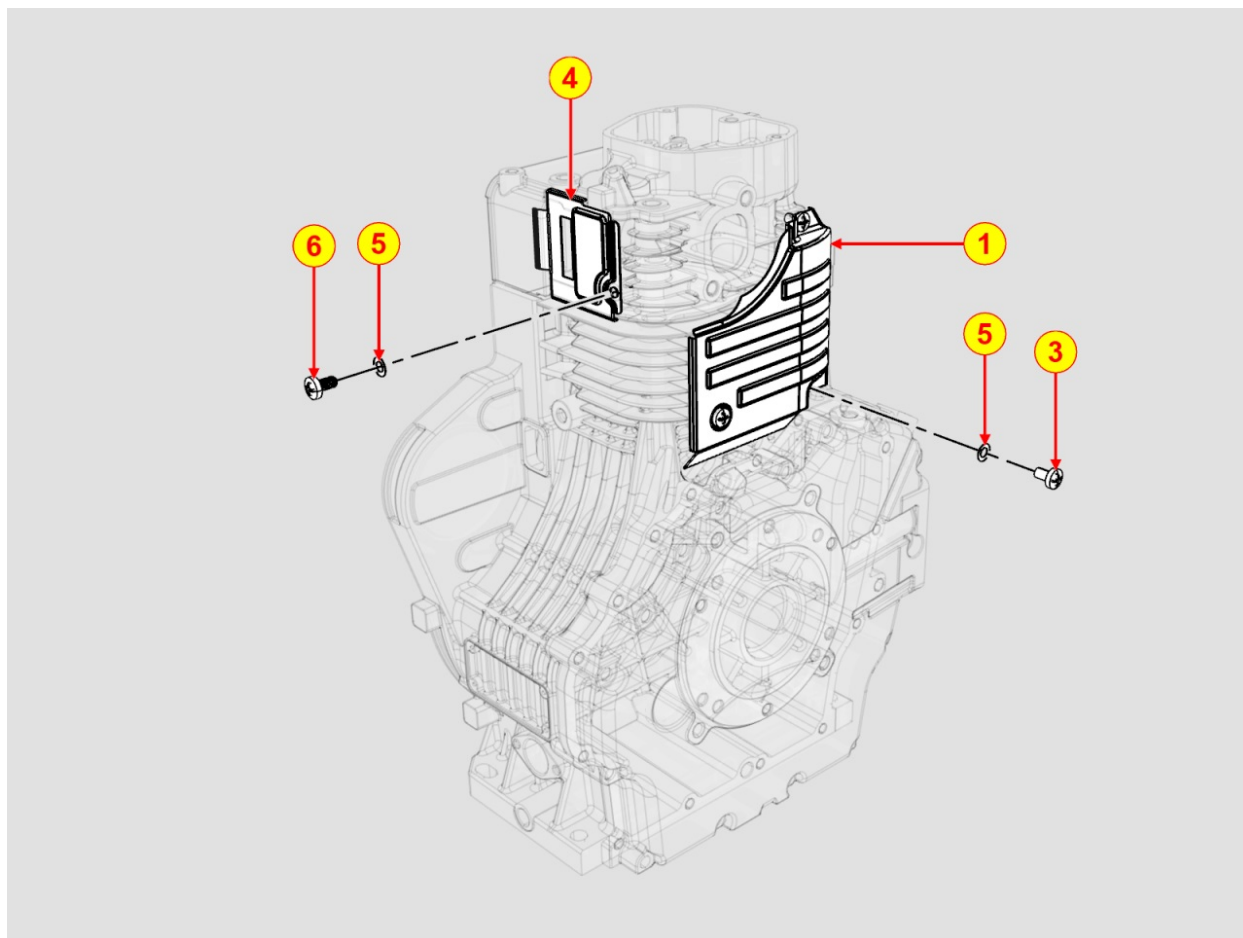

8070180130 - AIR SHROUD

Pos	Kit	Included In	Code	Description	Qty	Old Code	Tech. Info
1			ED0025697610-S	SHROUD	1		
2			ED0097320840-S	SCREW	3		

8072180060 - COOLING PLATES

Pos	Kit	Included In	Code	Description	Qty	Old Code	Tech. Info
1			ED0050664040-S	SHROUD	1		
2			ED0097901380-S	SCREW	3		
3			ED0050663340-S	SHROUD	1		
4			ED0075550040-S	WASHER	2		
5			ED0098651220-S	VITE/SCREW	1		