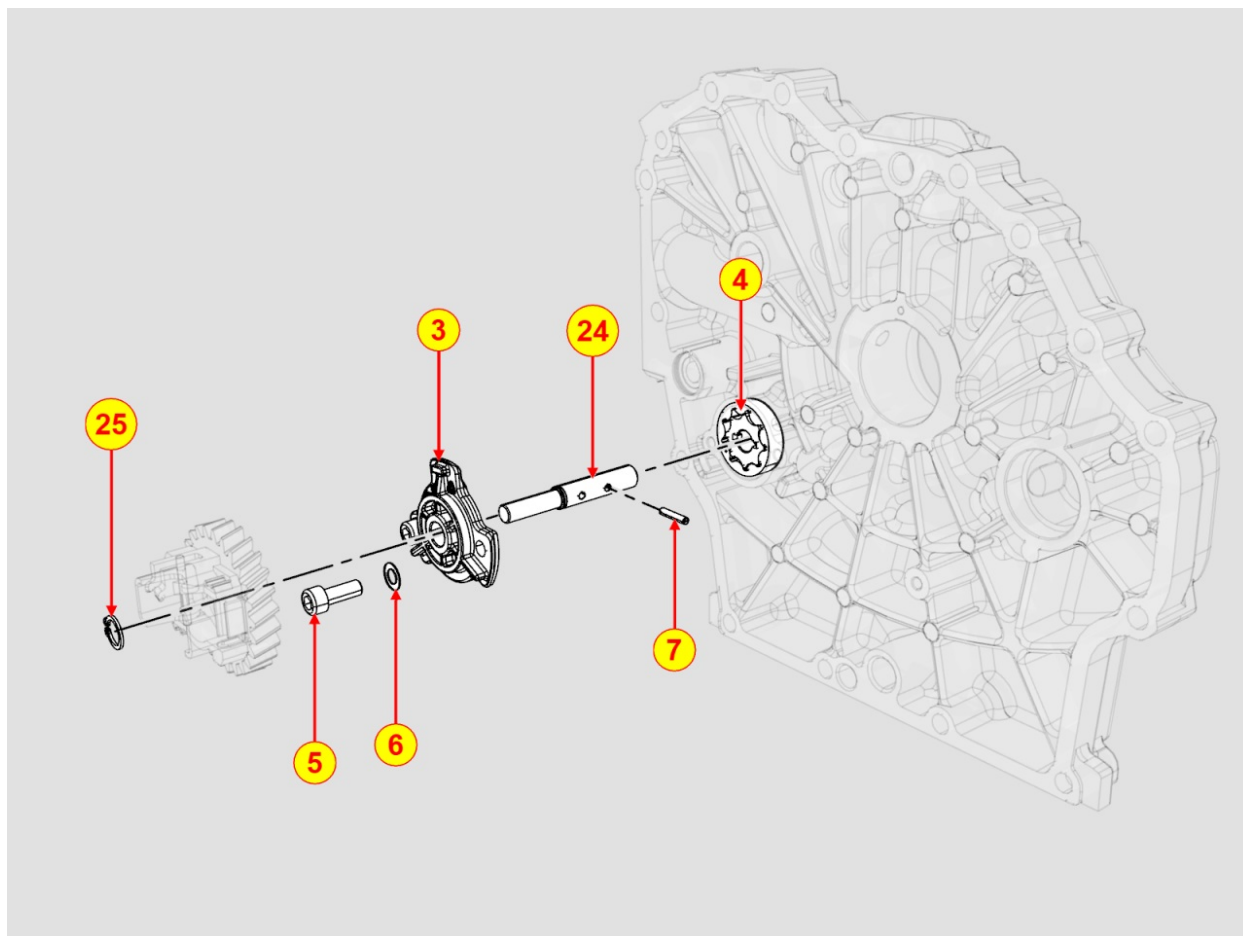

8040180010 - OIL PUMP

Pos	Kit	Included In	Code	Description	Qty	Old Code	Tech. Info
3			ED0088362100-S	SUPPORT	1		
4			ED0066050900-S	OIL PUMP	1		
5			ED0097300100-S	SCREW	2		
6			ED0075550040-S	WASHER	2		
7			ED0077701720-S	ROLLER	1		
24			ED0011112250-S	SHAFT	1		
25			ED0012400040-S	SNAP RING	1