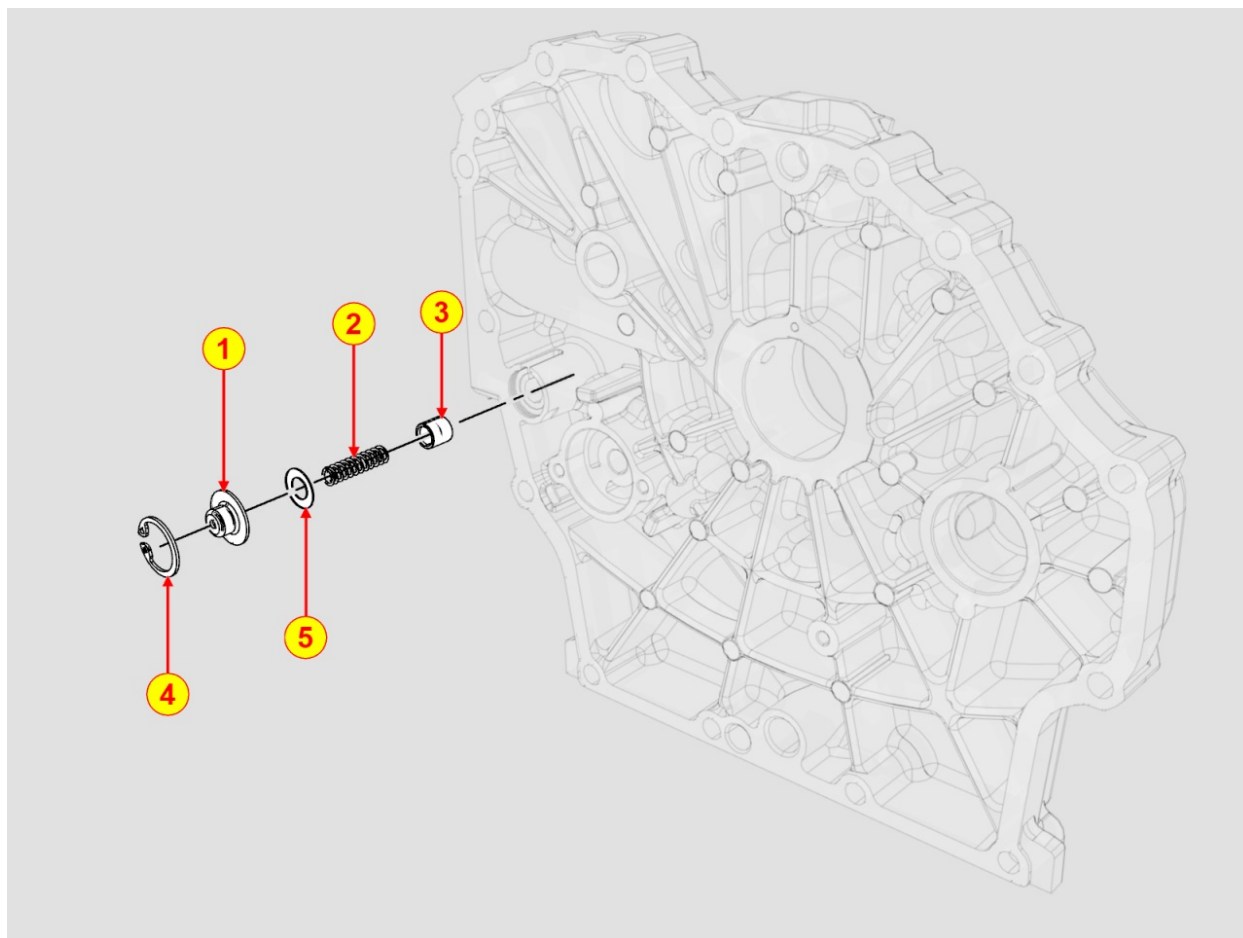

8044180010 - OIL PRESSURE VALVE

Pos	Kit	Included In	Code	Description	Qty	Old Code	Tech. Info
1			ED0079800770-S	CUP	1		
2			ED0056250230-S	SPRING	1		
3			ED0064950740-S	PLUNGER	1		
4			ED0012400170-S	SNAP RING	1		
5			ED0076251050-S	WASHER	1