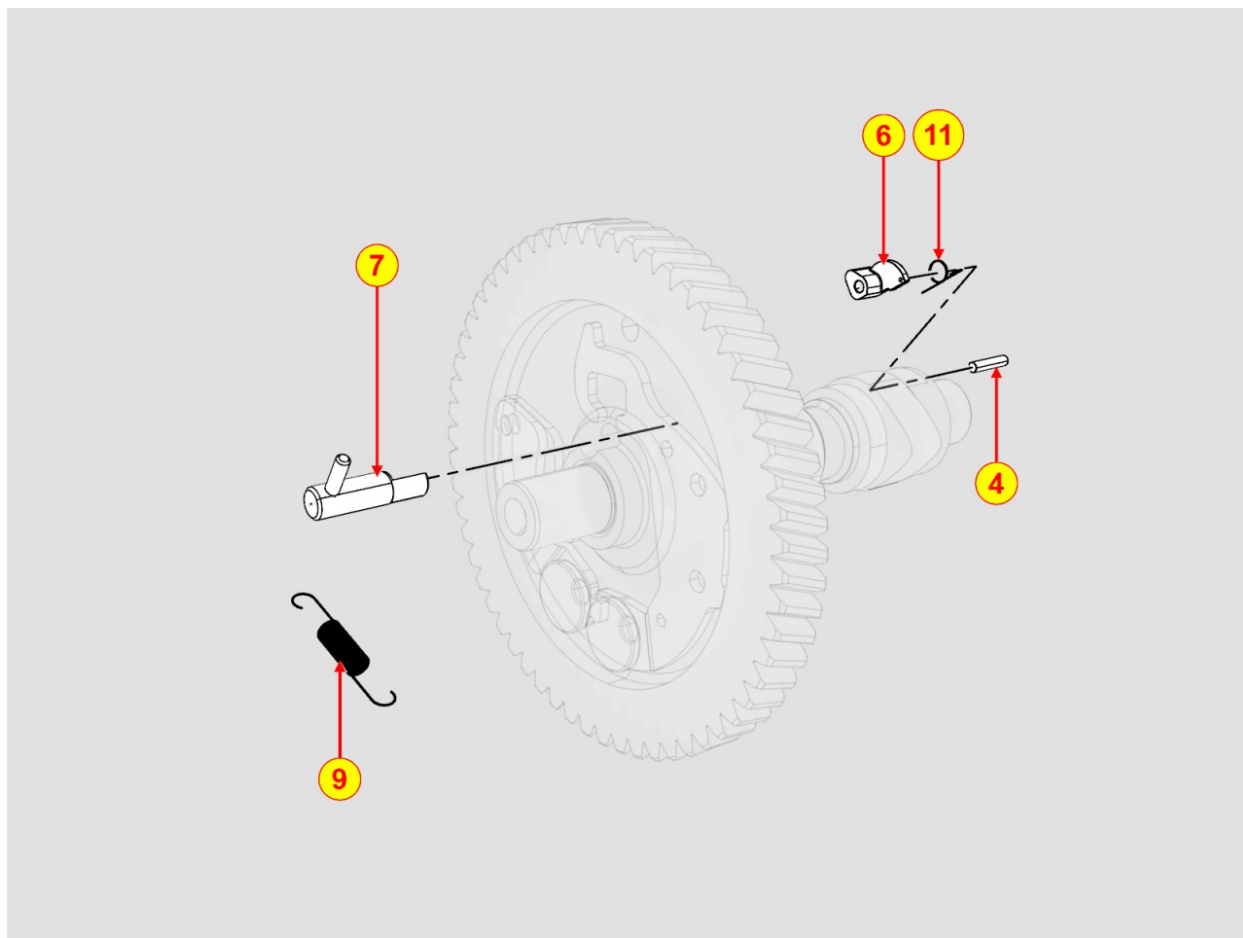

8037180060 - COMPRESSION RELEASE

Pos	Kit	Included In	Code	Description	Qty	Old Code	Tech. Info
4			ED0077702500-S	ROLLER	1		
6			ED0054963890-S	MASS	1		
7			ED0010150940-S	SHAFT	1		
9			ED0056601040-S	SPRING	1		
11			ED0056000490-S	SPRING	1