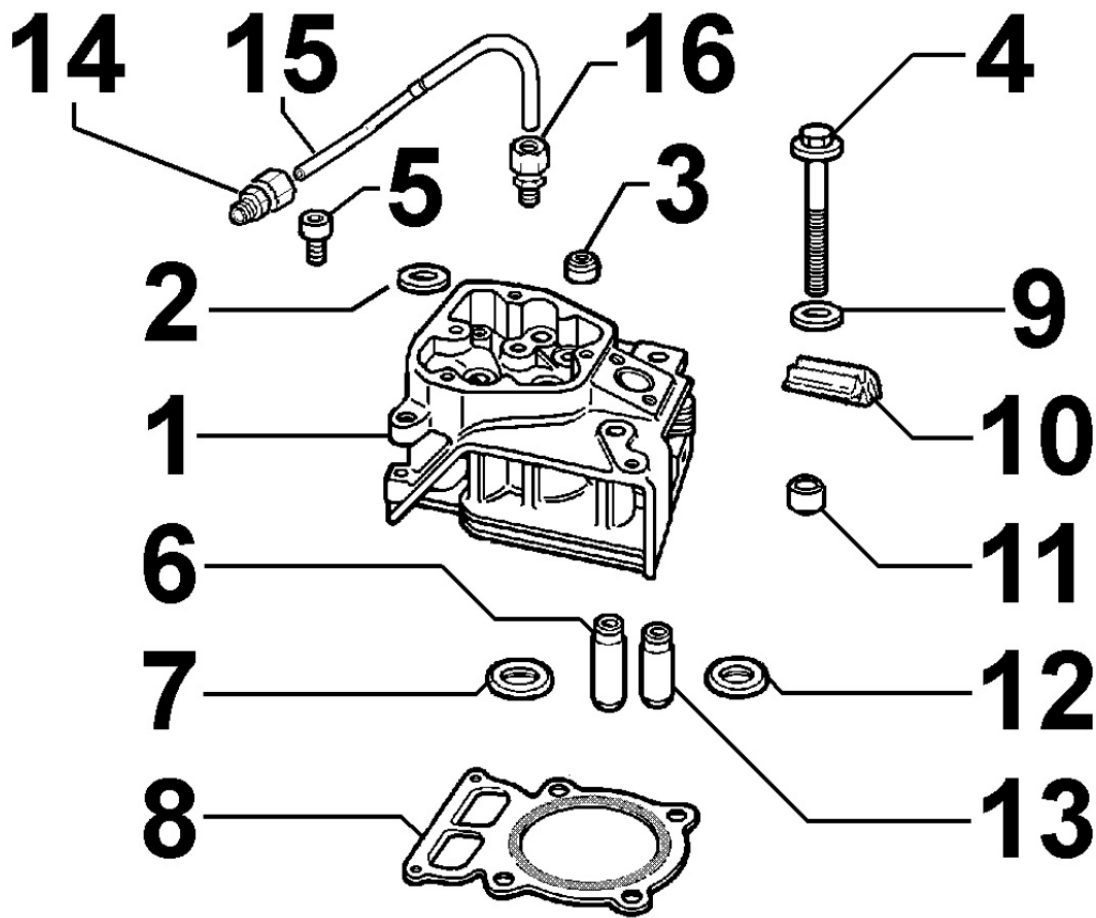

8021180020 - CYLINDER HEAD

Pos	Kit	Included In	Code	Description	Qty	Old Code	Tech. Info
1	A		ED0092007190-S	CYLINDER HEAD	1		
1	A		ED0092007190-S	CYLINDER HEAD	1	ED0092007200-S	
2			ED0076250610-S	WASHER	1		
3			ED0045350150-S	GASKET	2		
4			ED0018621520-S	SCREW	4		
5			ED0097320780-S	SCREW	2		▲
6		(A)	ED0048452180-S	VALVE GUIDE - INTAKE	1		
7		(A)	ED0080002190-S	VALVE SEAT - EXHAUST	1		
8			ED0047307540-S	CYL. HEAD GASKET (1 NOTCH)	1		▲
8			ED0047307550-S	CYL. HEAD GASKET (2 NOTCHES)	1		▲
8			ED0047307560-S	CYL. HEAD GASKET (3 NOTCHES)	1		▲
8			ED0047307620-S	CYL. HEAD GASKET (1 NOTCH Ø+1MM)	1		▲
8			ED0047307630-S	CYL. HEAD GASKET (2 NOTCHES Ø+1MM)	1		▲
8			ED0047307640-S	CYL. HEAD GASKET (3 NOTCHES Ø+1MM)	1		▲
9			ED0076251300-S	WASHER	4		
10			ED0047755880-S	GASKET	1		
11			ED0019701400-S	BUSHING	2		
12		(A)	ED0080002180-S	VALVE SEAT - INTAKE	1		
13		(A)	ED0048452820-S	VALVE GUIDE - EXHAUST	1