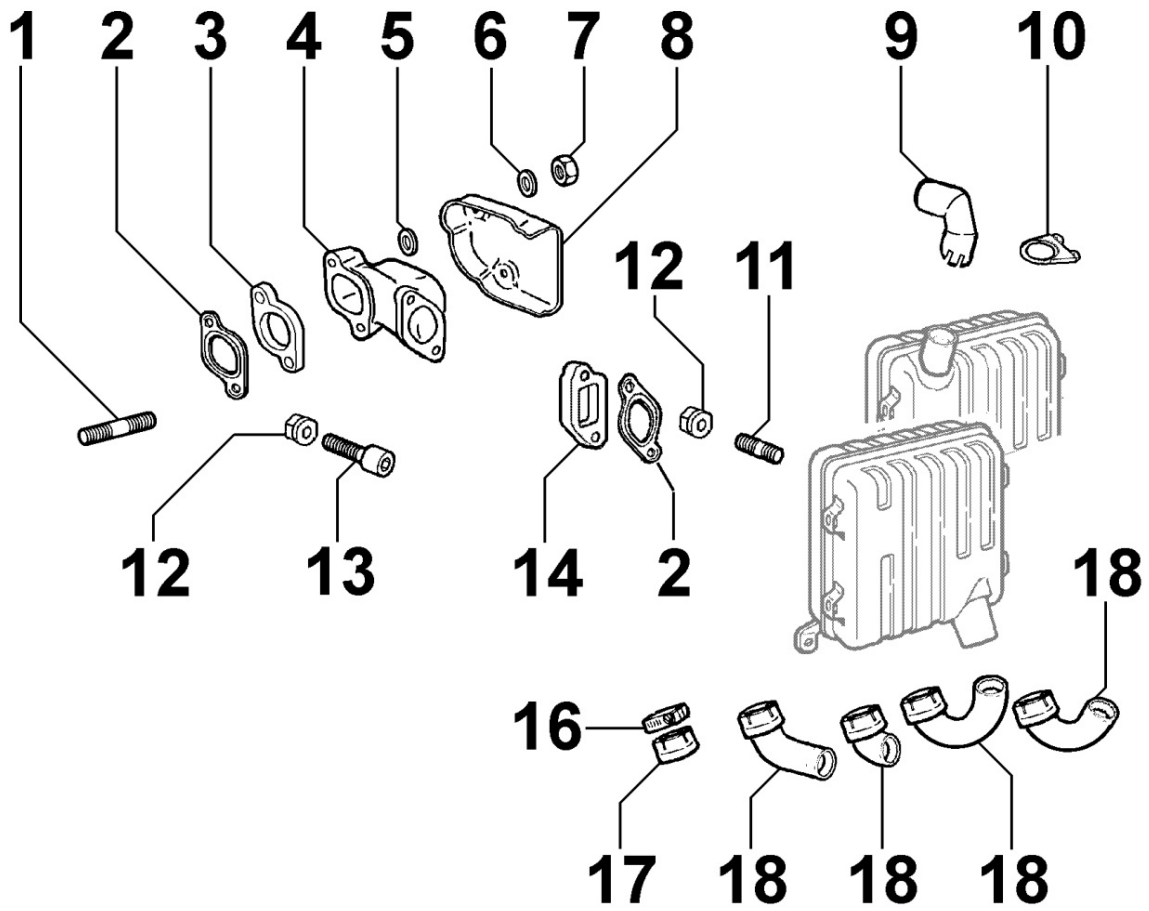

8087180030 - EXHAUST GAS ACCESSORIES

Pos	Kit	Included In	Code	Description	Qty	Old Code	Tech. Info
16			ED0036301940-S	CLAMP	1		
18			ED0091701290-S	PIPE END	1