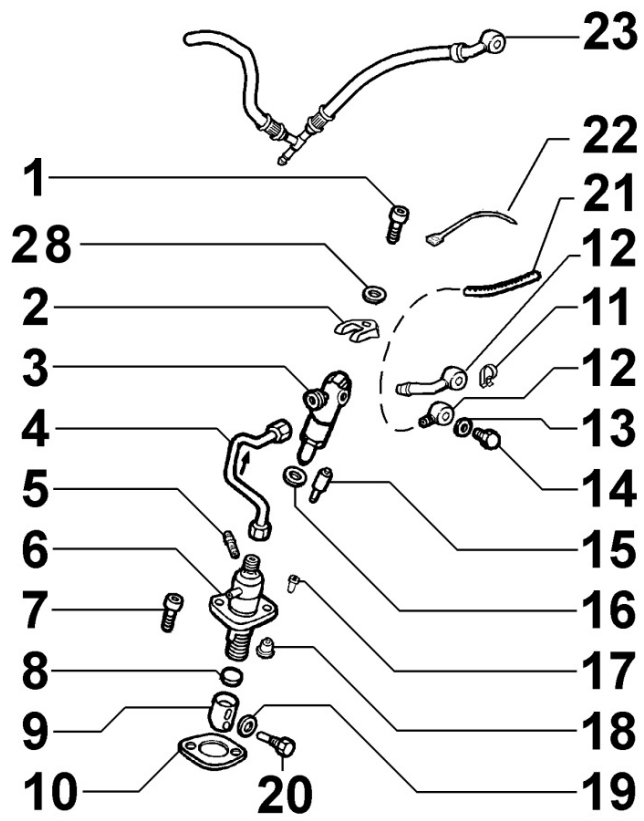

8030180250 - INJECTION SYSTEM

Pos	Kit	Included In	Code	Description	Qty	Old Code	Tech. Info
1			ED0097320780-S	SCREW	1		
2			ED0085460790-S	BRACKET	1		
3	A		ED0050100580-S	INJECTOR	1		
4			ED0093764090-S	FUEL PIPE	1		
5			ED0072600570-S	JOINT	1		
6	B		ED0065903590-S	INJECTION PUMP	1		
7			ED0097303010-S	SCREW	2		
8			ED0060001130-S	SHIM (4MM)	1		
8			ED0060001140-S	SHIM (4.1MM)	1		
8			ED0060001150-S	SHIM (4.2MM)	1		
8			ED0060001160-S	SHIM (4.3MM)	1		
8			ED0060001170-S	SHIM (4.4MM)	1		
8			ED0060001180-S	SHIM (4.5MM)	1		
8			ED0060001190-S	SHIM (4.6MM)	1		
8			ED0060001200-S	SHIM (4.7MM)	1		
8			ED0060001210-S	SHIM (4.8MM)	1		
8			ED0060001290-S	SHIM (5MM)	1		
8			ED0060001300-S	SHIM (5.1MM)	1		
9			ED0072151330-S	TAPPET	1		
10			ED0045801800-S	GASKET	1		
11			ED0036300500-S	CLAMP	1		
12			ED0072702910-S	JOINT	1		
13			ED0046700620-S	GASKET	2		
14			ED0072600530-S	JOINT	1		
15		(A)	ED0065315890-S	NOZZLE	1		
16			ED0046700990-S	GASKET	1