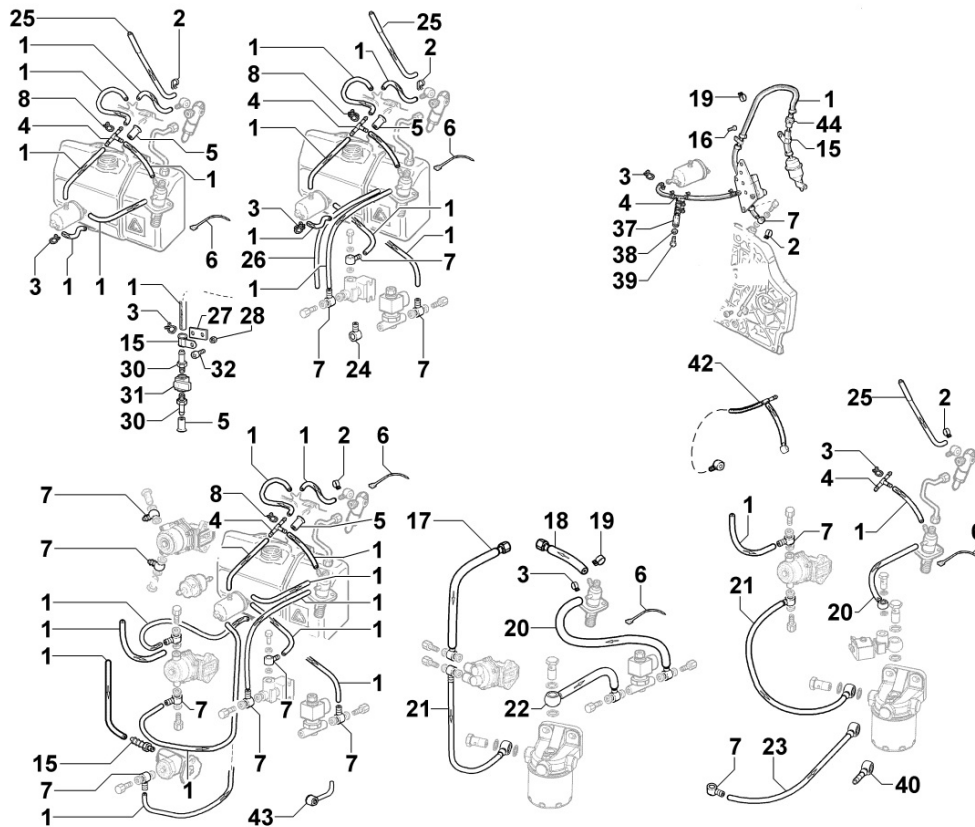

8064180370 - FUEL LINES

Pos	Kit	Included In	Code	Description	Qty	Old Code	Tech. Info
0			ED0072703210-S	JOINT	2	ED0072700030-S	
1			ED0093758720-S	FUEL HOSE D.5X10 L250MM	1		
1			ED0093762300-S	FUEL HOSE D.5X10 L500MM	1-6		
5			ED0021450380-S	CAP	1		
6			ED0024710060-S	CABLE TIE	1		
8			ED0036301630-S	CLAMP	5		
15			ED0036170190-S	CLAMP	1		
27			ED00613R0120-S	PLATE	1		
28			ED0032030500-S	NUT	1		
30			ED0072702290-S	JOINT	2		
31			ED0077551180-S	SHUT OFF VALVE	1		
32			ED0097300100-S	SCREW	1