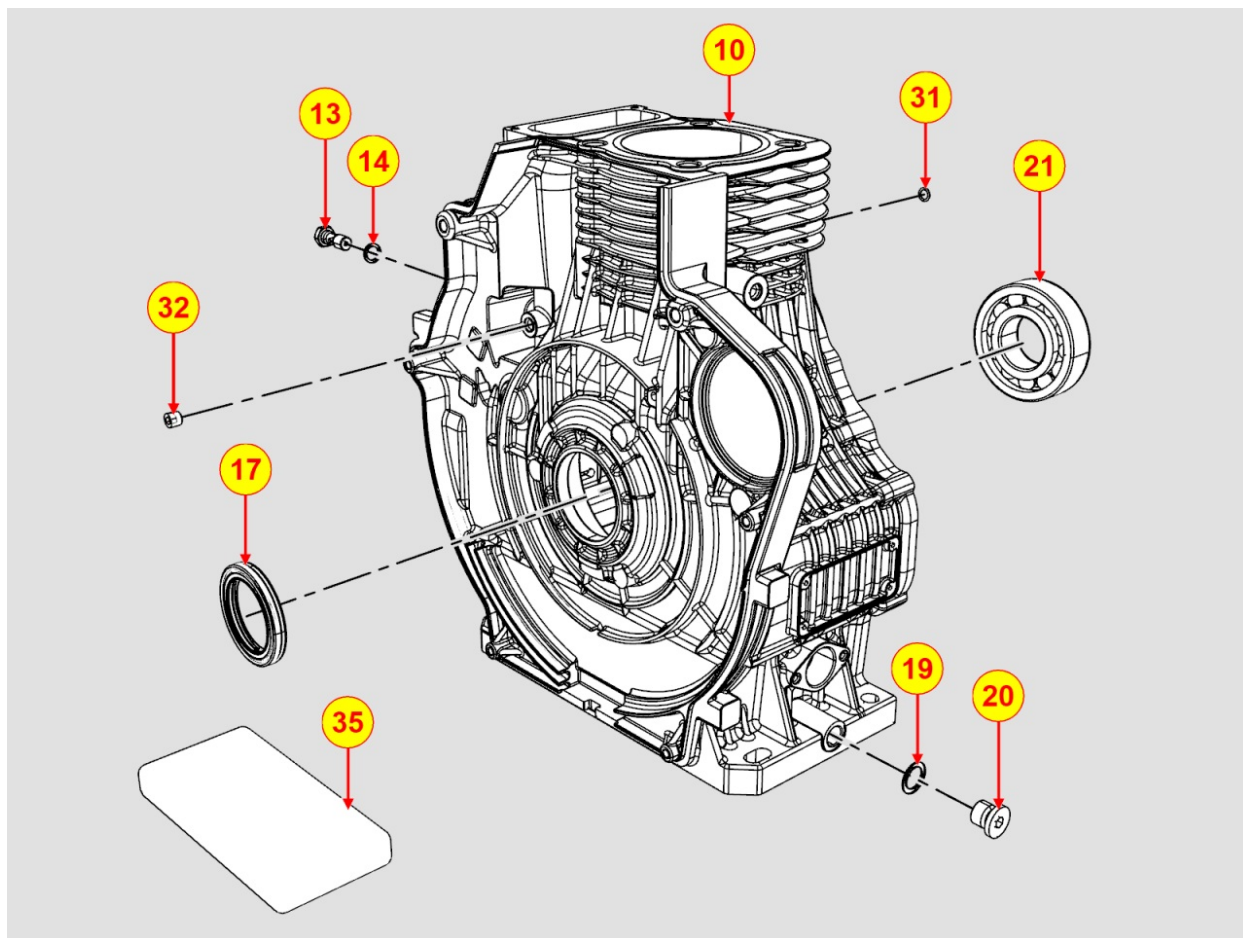

8020180570 - CRANKCASE

Pos	Kit	Included In	Code	Description	Qty	Old Code	Tech. Info
10			ED0015115040-S	CRANKCASE	1		
13			ED0019011690-S	UNION SCREW	1		
14			ED0046700590-S	GASKET	1		
17			ED0012135350-S	SEAL RING	1		⚠
19			ED0043500070-S	GASKET	3		
20			ED0090400120-S	CAP	1		
21			ED0030020810-S	BEARING	1		
31			ED0012000350-S	O-RING	1		
32			ED0097651110-S	SCREW	1		
35			ED0082051250-S	GASKET & O-RINGS KIT	1		⚠