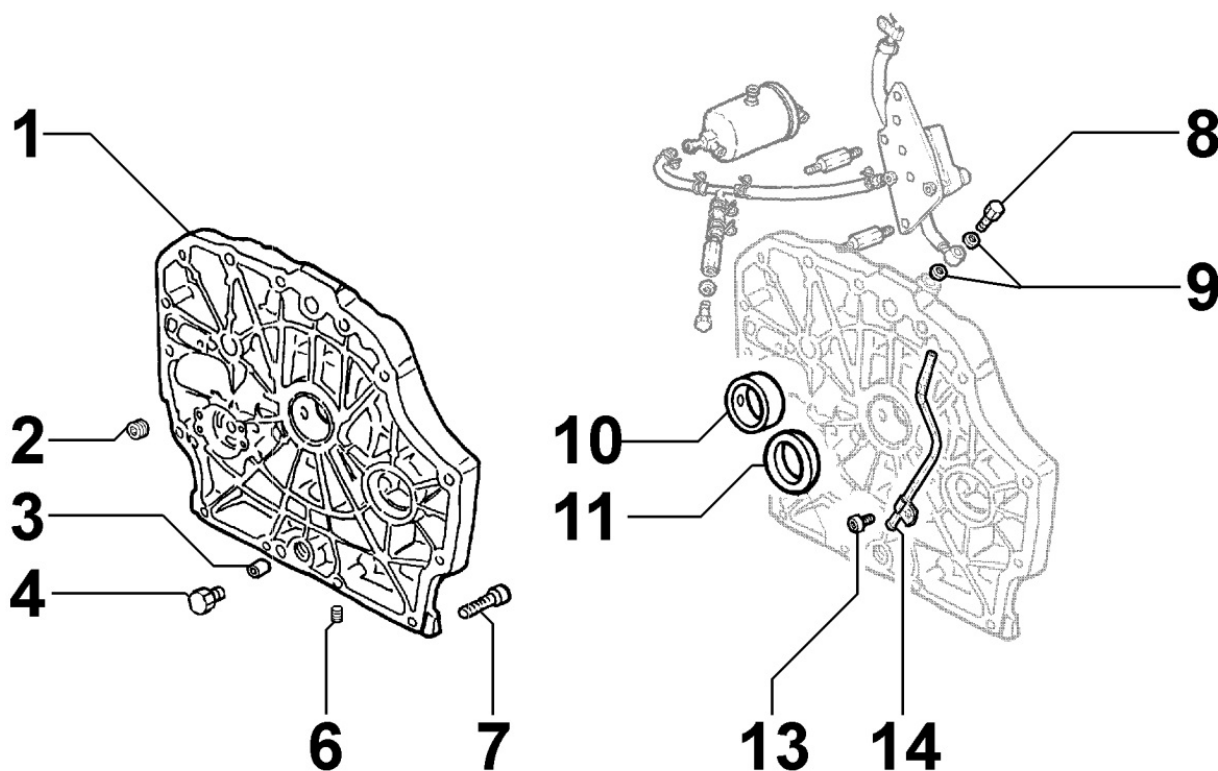

8024180010 - TIMING GEAR SIDE SUPPORT

Pos	Kit	Included In	Code	Description	Qty	Old Code	Tech. Info
1	A		ED0066458780-S	OIL SUMP	1		
3			ED0019703380-S	BUSHING	2		
6			ED0097651620-S	SCREW	2		
7			ED0097300310-S	SCREW	15		
10			ED0016112100-S	BEARING (Ø-0.25MM)	1		
10			ED0016112110-S	BEARING (Ø-0.5MM)	1		
10			ED0016112120-S	BEARING (Ø-1MM)	1		
10		(A)	ED0016112090-S	BEARING	1	ED0016112020-S	
11			ED0012133900-S	SEAL RING	1