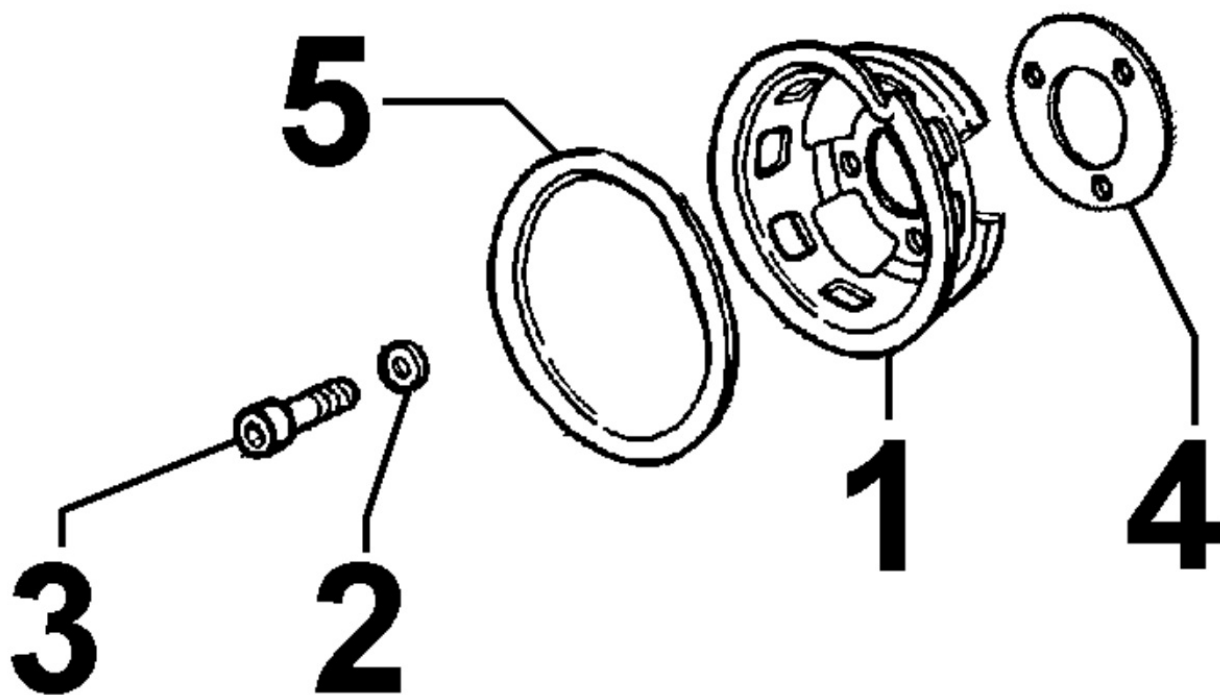

8110180010 - STARTING

Pos	Kit	Included In	Code	Description	Qty	Old Code	Tech. Info
1			ED0069611080-S	PULLEY	1		
2			ED0075650070-S	WASHER	3		
3			ED0097320630-S	SCREW	3		▲