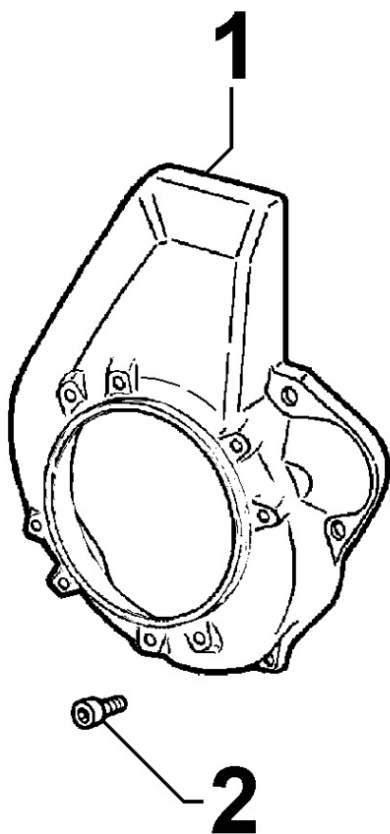

8070180130 - AIR SHROUD

Pos	Kit	Included In	Code	Description	Qty	Old Code	Tech. Info
1			ED0025697610-S	SHROUD	1		
2			ED0097320840-S	SCREW	3