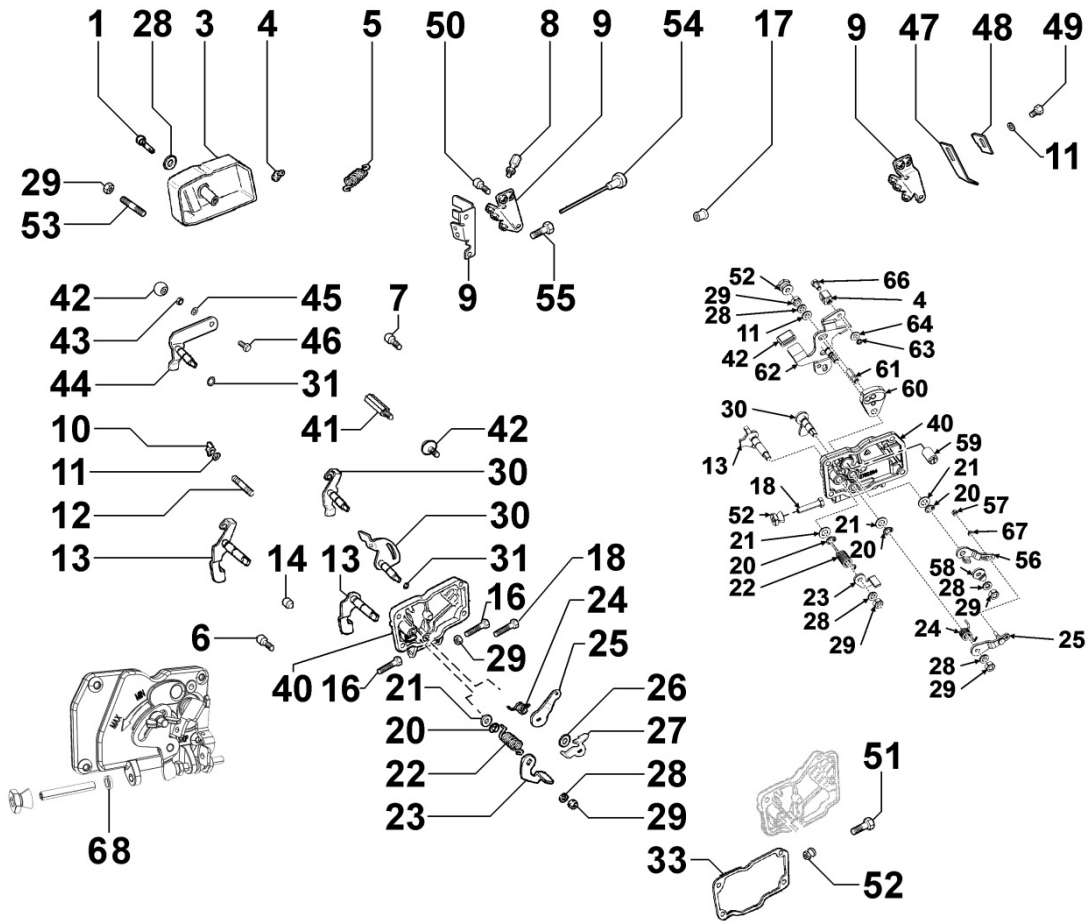

8051180510 - CONTROLS

Pos	Kit	Included In	Code	Description	Qty	Old Code	Tech. Info
0			KDISC.		2	ED0097303140-S	
2			ED0076250590-S	WASHER	2	ED0076250760-S	
6			ED0097300080-S	SCREW	3		⚠
7			ED0097303370-S	SCREW	2		⚠
9			ED0085100020-S	ANGLE BRACKET	1		⚠
10			ED0032000020-S	NUT	1		
11			ED0076250070-S	WASHER	1		
12			ED0067600470-S	STUD	1		
16		(A)	ED0017600270-S	SCREW	2		
20		(A)	ED0012400020-S	SNAP RING	2		
21		(A)	ED0076251050-S	WASHER	2		⚠
22		(A)	ED0056000390-S	SPRING	1		
23		(A)	KDISC.		1	ED0052011290-S	
24		(A)	ED0056000380-S	SPRING	1		
28		(A)	ED0075650040-S	WASHER	2		
29		(A)	ED0032400080-S	NUT	4		
30		(A)	ED0052009820-S	LEVER	1		
31		(A)	ED0012000410-S	O-RING	2		
33			ED0044311980-S	GASKET	1		
40	A		ED0027505720-S	COVER	1