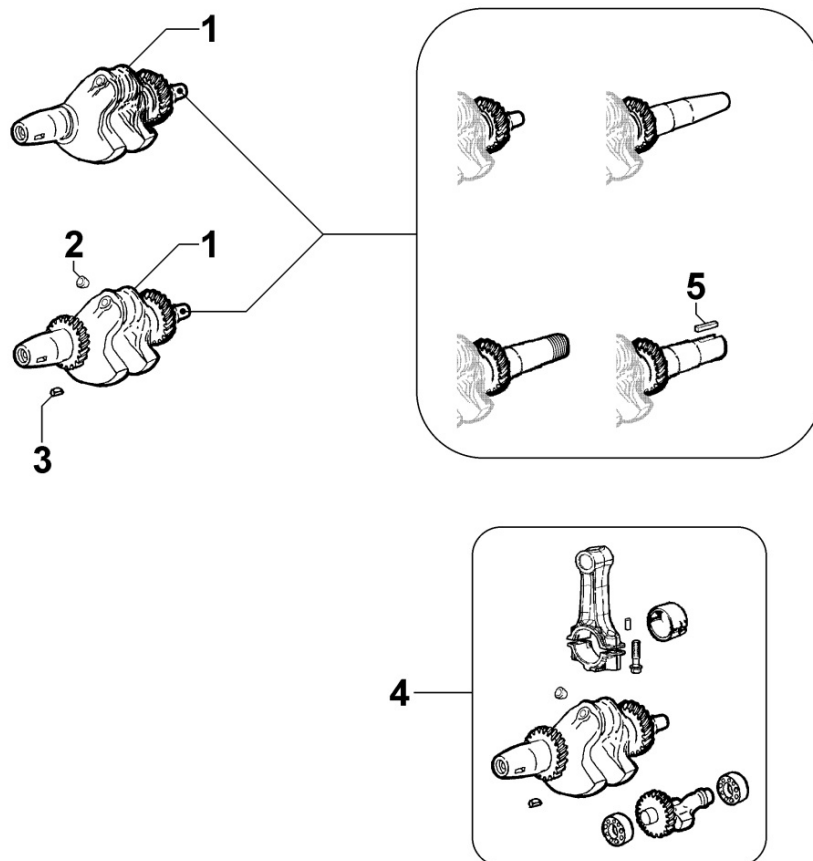

8010180340 - CRANKSHAFT

Pos	Kit	Included In	Code	Description	Qty	Old Code	Tech. Info
1	(A)		ED0010514270-S	CRANKSHAFT	1	ED0010512320-S	
2		(A)	ED0090801320-S	CAP	1		
3		(A)	ED0022800670-S	KEY	1		
5		(A)	ED0022800500-S	KEY	1