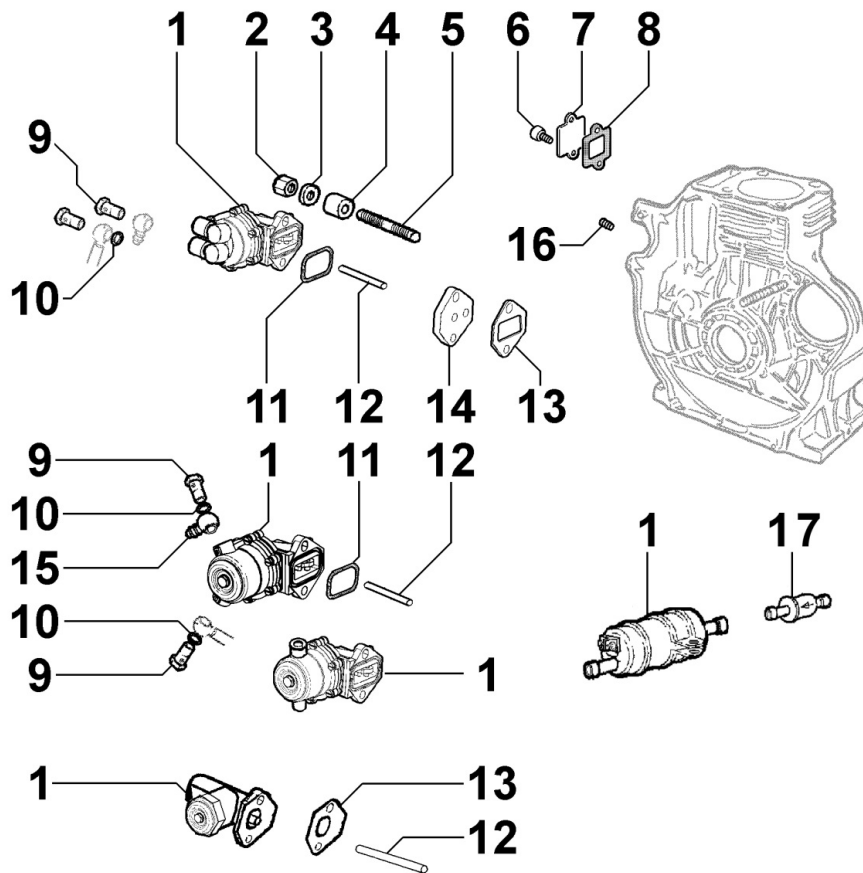

8062180030 - FUEL FEED PUMP

Pos	Kit	Included In	Code	Description	Qty	Old Code	Tech. Info
1			ED0065851390-S	LIFT PUMP	1		
2			ED0032401640-S	NUT	2		
3			ED0075550290-S	WASHER	2		
5			ED0067800080-S	STUD	2		
9			ED0019011930-S	UNION SCREW	2		
10			ED0046700590-S	GASKET	4		
11			ED0012000870-S	O-RING	1		
12			ED0072007350-S	DRIVE ROD	1