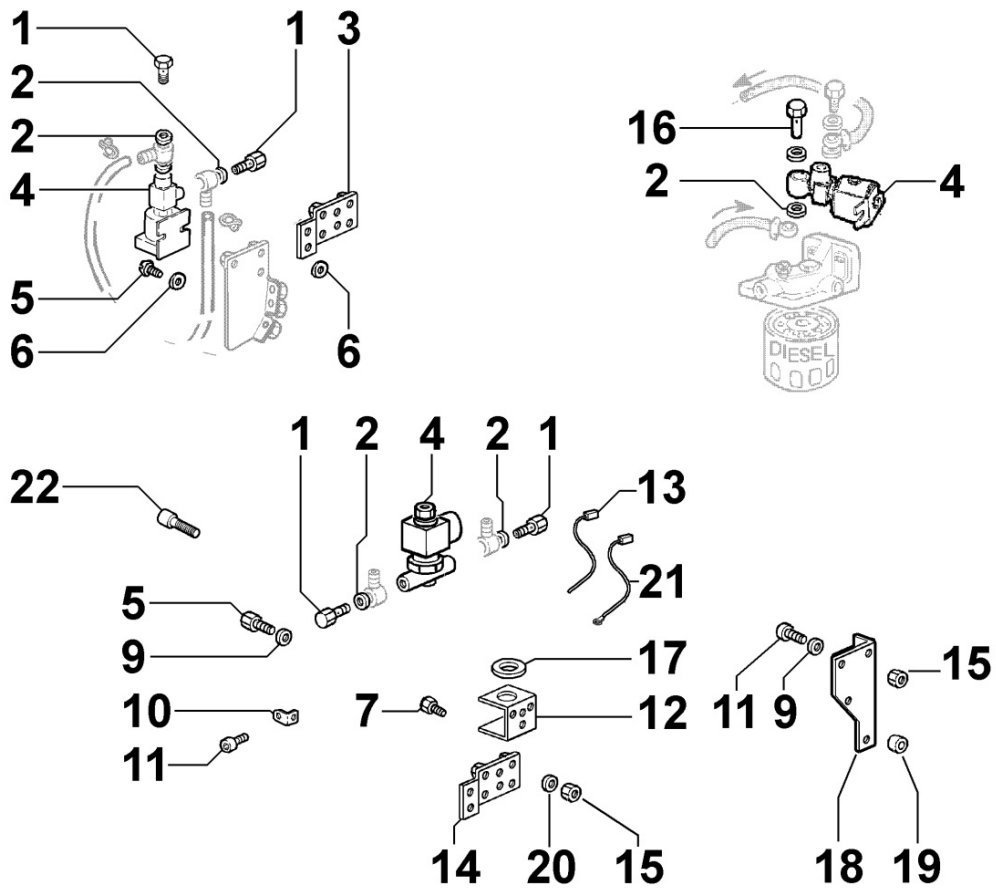

8052180150 - ELECTROVALVE

Pos	Kit	Included In	Code	Description	Qty	Old Code	Tech. Info
1			ED0019011670-S	UNION SCREW	2		
2			ED0046700590-S	GASKET	4		
4			ED0035871820-S	SOLENOID VALVE	1		
5			ED0097303370-S	SCREW	2		
8			ED0076250590-S	WASHER	2	ED0076250760-S	
9			ED0076250070-S	WASHER	2		
15			ED0032400080-S	NUT	2		
21			ED0021854940-S	CABLE	1