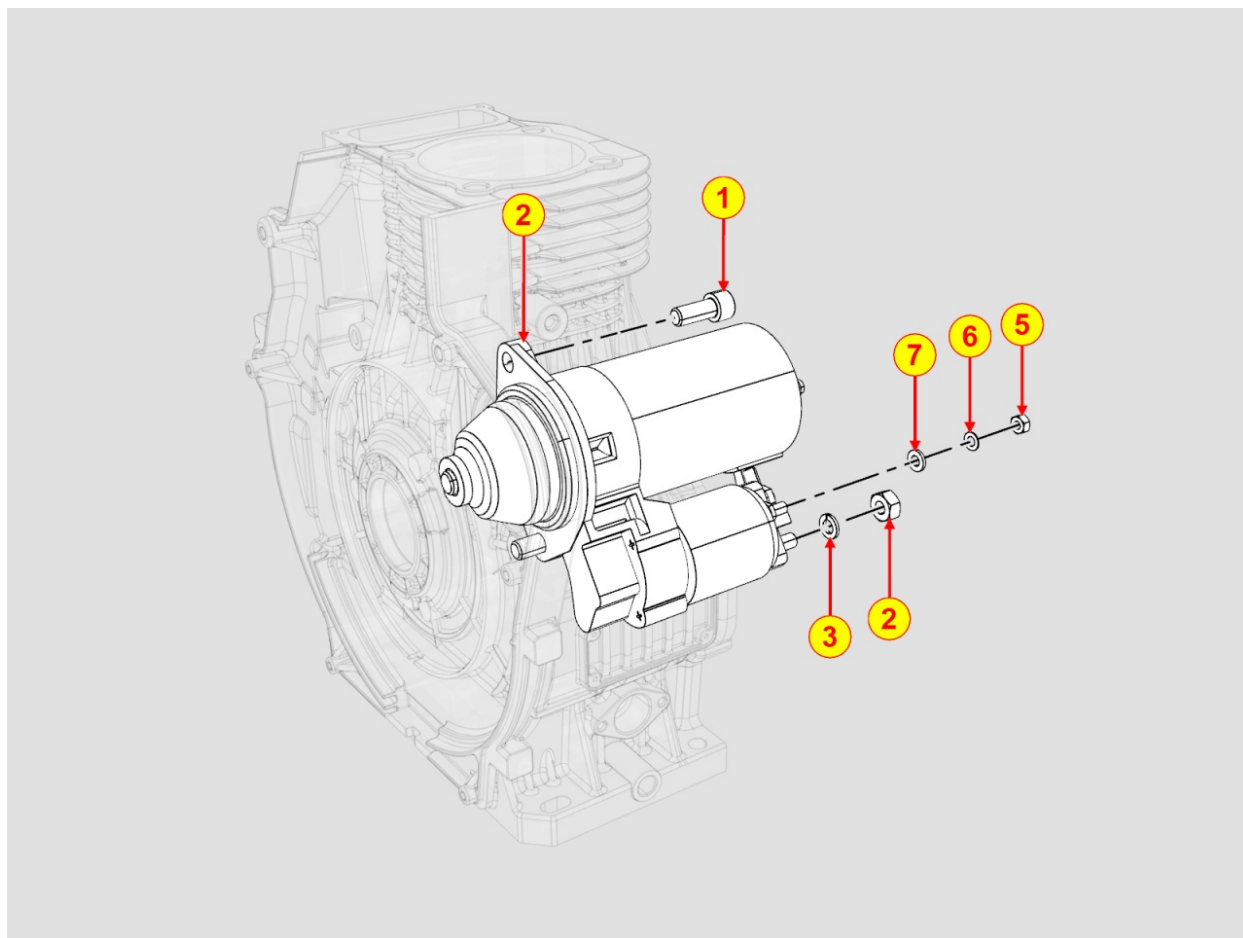

8101180040 - STARTING MOTOR

Pos	Kit	Included In	Code	Description	Qty	Old Code	Tech. Info
1			ED00992R0240-S	SOC HEAD CAP SCR M10X25	2		
2			ED0058402180-S	STARTER MOTOR	1		
3			ED0075650070-S	WASHER	1		
5			ED0032400090-S	NUT	1		
6			ED0075550040-S	WASHER	1		
7			ED0076250080-S	WASHER	1