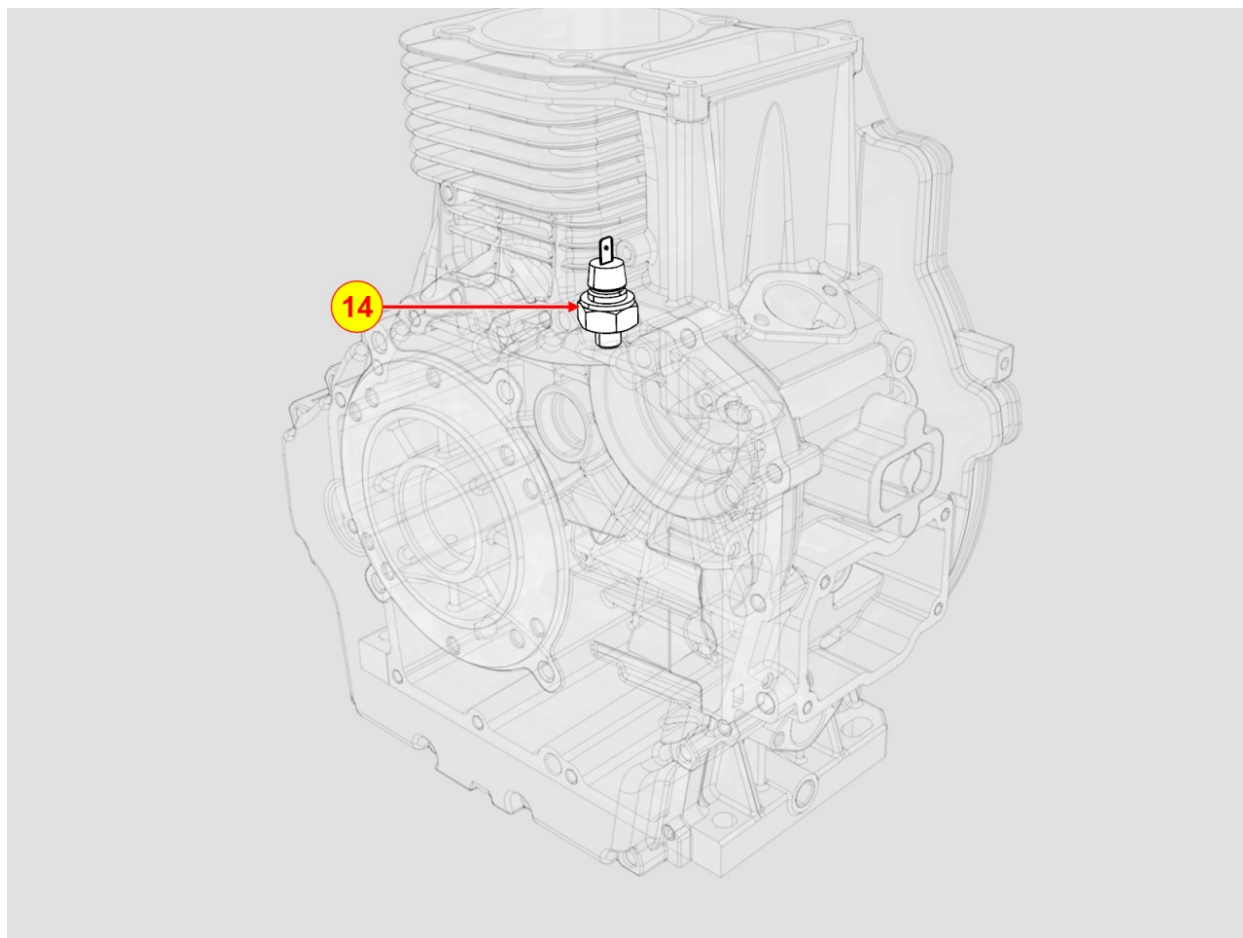

8102180260 - OIL PRESSURE SWITCH

Pos	Kit	Included In	Code	Description	Qty	Old Code	Tech. Info
14			ED0067450010-S	SWITCH	1