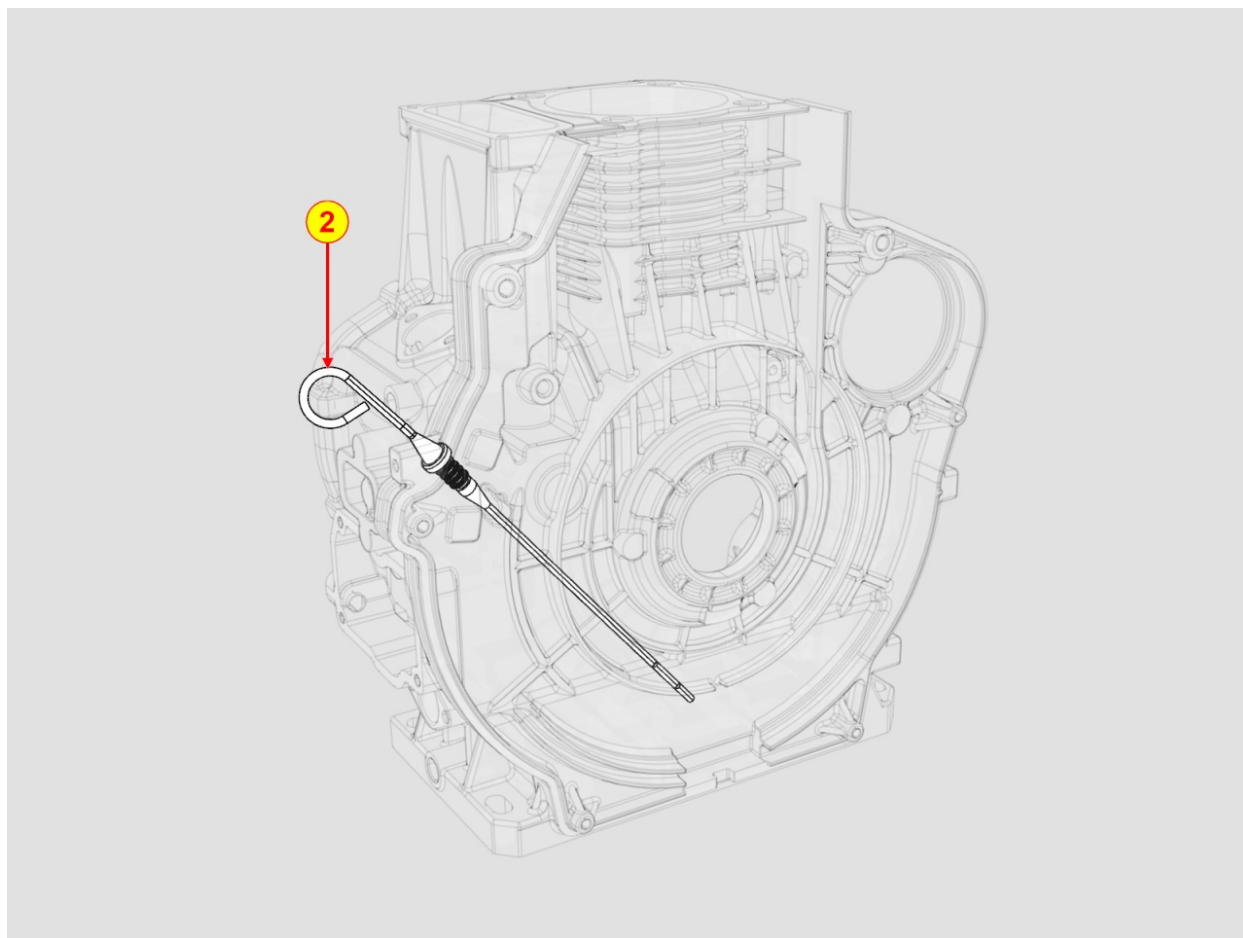

8043180010 - OIL DIPSTICK

Pos	Kit	Included In	Code	Description	Qty	Old Code	Tech. Info
2			ED0014004200-S	DIPSTICK	1