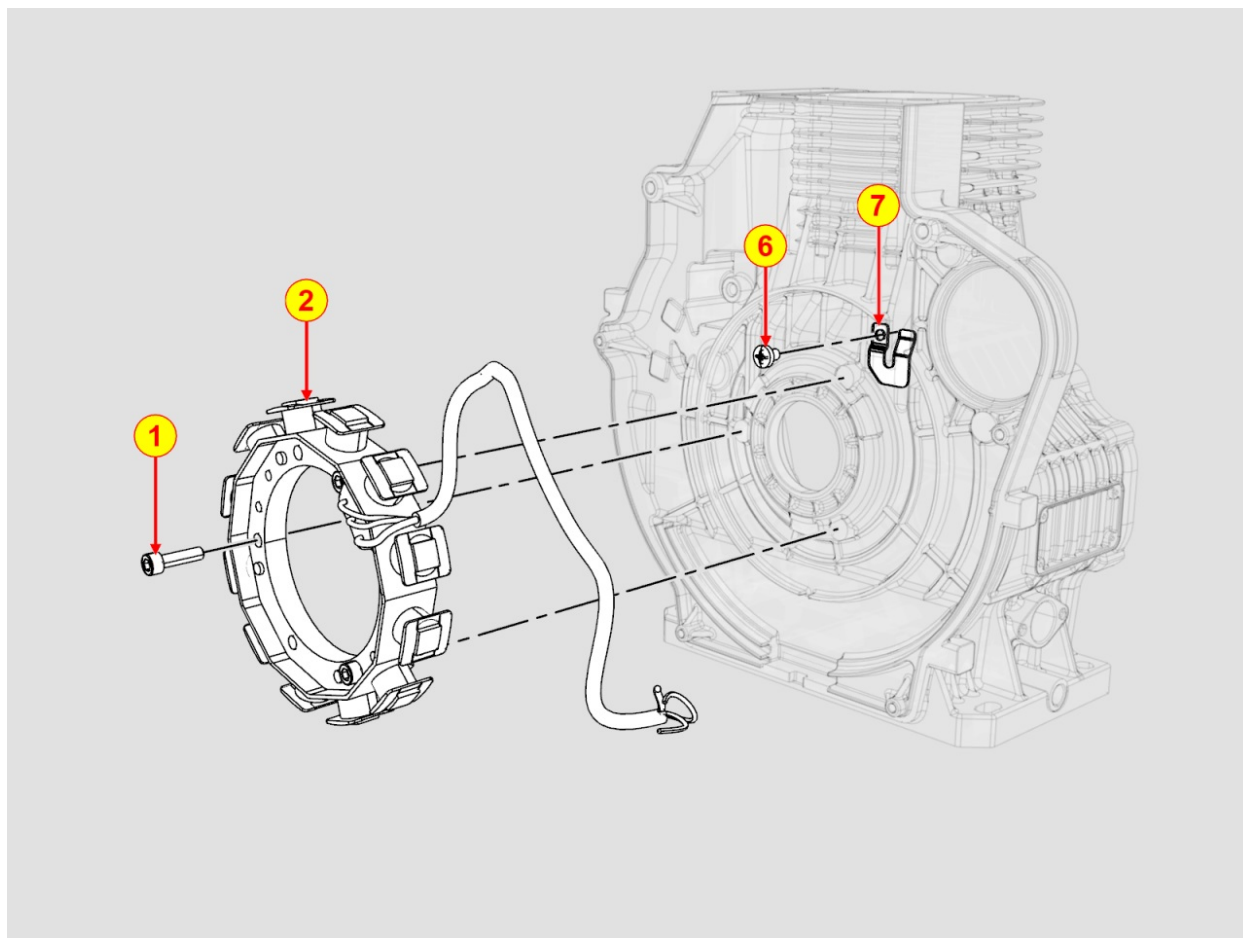

8100180300 - VOLTAGE ALTERNATOR

Pos	Kit	Included In	Code	Description	Qty	Old Code	Tech. Info
0			ED0062752510-S	PLATE	1		
1			ED00992R0460-S	VITE/SCREW M.6X22 5931 8.8+ZN.B	3		
2			ED0085651160-S	STATOR	1		
6			ED0097901300-S	SCREW	1