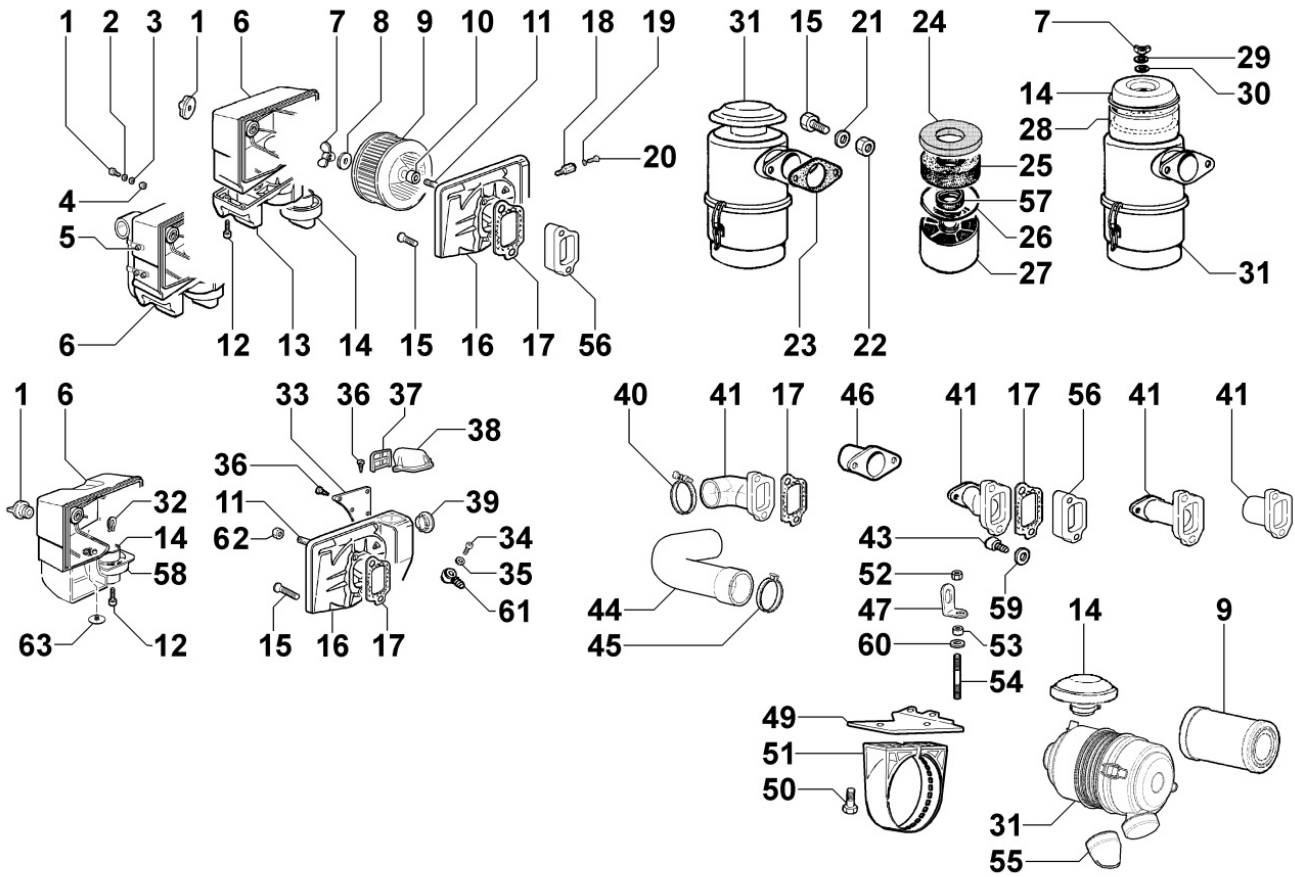

8081180560 - AIR FILTER

Pos	Kit	Included In	Code	Description	Qty	Old Code	Tech. Info
1		(A)	ED0065600010-S	KNOB	1		
6	A		ED0027504550-S	COVER	1		▲
6		(A)	ED0027504520-S	COVER	1		▲
7			ED0032000060-S	NUT	1		
9			ED0021753060-S	AIR CARTRIDGE	1		▲
10			ED0044900010-S	GASKET	1		▲
11			ED0067600430-S	STUD	1		▲
12		(A)	ED0098201720-S	SCREW	4		
14		(A)	ED0067270520-S	PRE-FILTER	1		
15			ED0098000550-S	SCREW	2		
16	B		ED0087412840-S	SUPPORT	1		▲
17			ED0044900960-S	GASKET	1		▲
32		(A)	ED0012410670-S	SNAP RING	1		▲
33		(B)	ED0028363470-S	BODY	1		▲
36		(B)	ED0098201680-S	SCREW	13		
37		(B)	ED0069274930-S	GUARD	1		
38		(B)	ED0029401010-S	ELBOW	1		
39		(B)	ED0090001900-S	CAP	1		
58		(A)	ED0067270510-S	PRE-FILTER	1