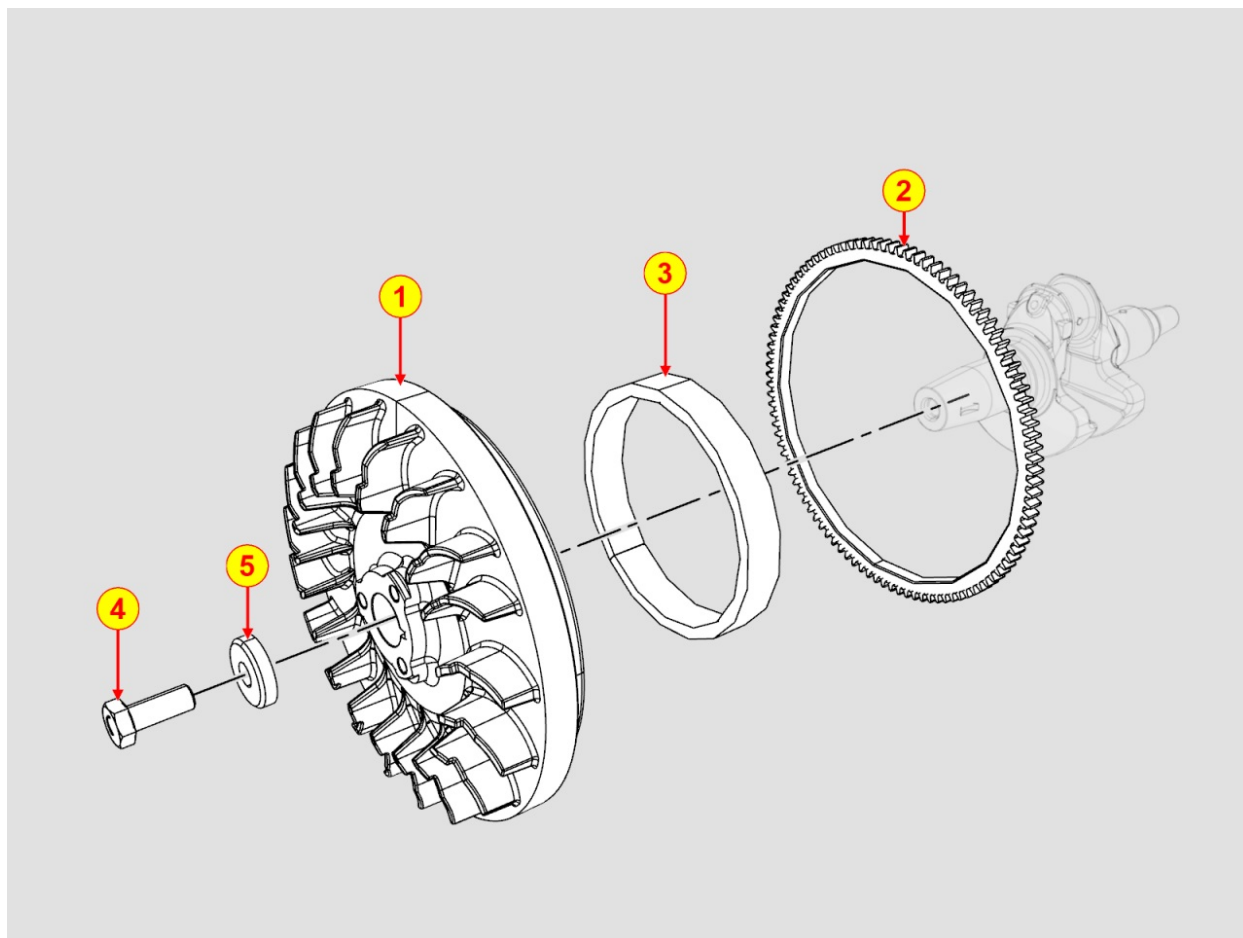

8012180070 - FLYWHEEL

Pos	Kit	Included In	Code	Description	Qty	Old Code	Tech. Info
1	B		ED0098816700-S	FLYWHEEL	1		
2		(A) (B)	ED0028162040-S	RING GEAR	1		
3		(A)		POS. 1			
4			ED0018000300-S	SCREW	1		
5			ED0076260430-S	WASHER	1