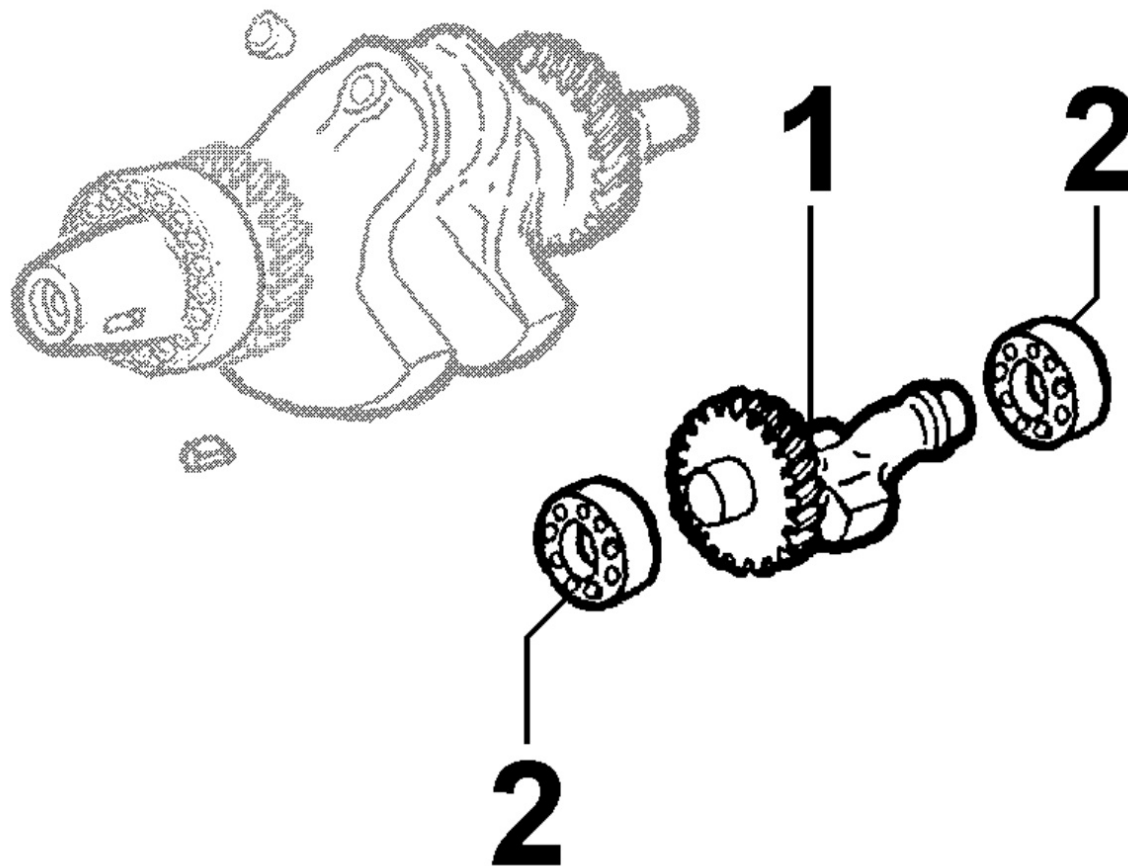

8013180020 - EQUALIZER SHAFT

Pos	Kit	Included In	Code	Description	Qty	Old Code	Tech. Info
1			ED0011112670-S	SHAFT	1	ED0011112590-S	
2			ED0030020770-S	BEARING	2