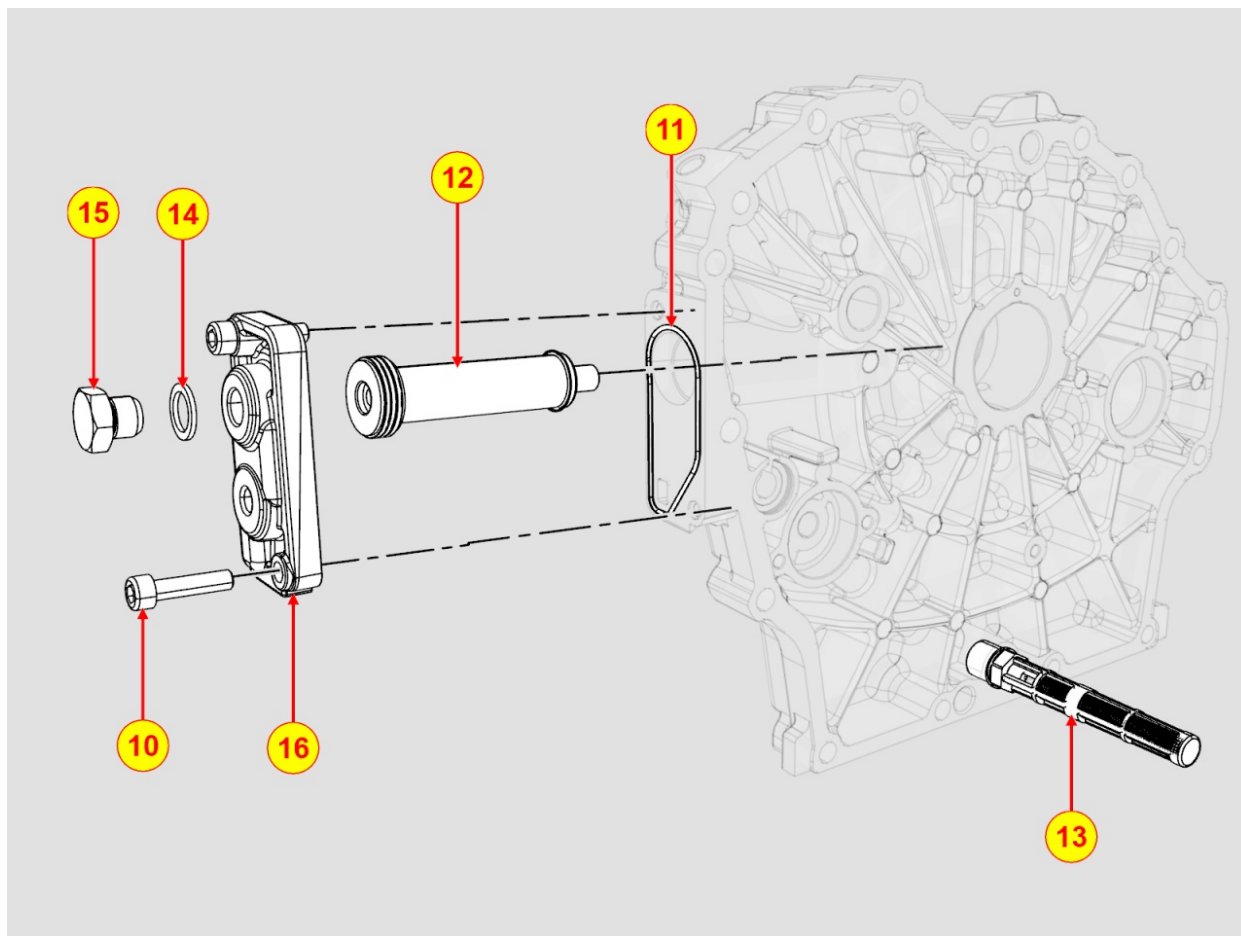

8042180010 - OIL FILTER

Pos	Kit	Included In	Code	Description	Qty	Old Code	Tech. Info
10			ED0097300130-S	SCREW	2		
11			ED0012003840-S	O-RING	1		⚠
12			ED0021751550-S	OIL CARTRIDGE	1	ED0021751290-S	
13			ED00395R0150-S	OIL FILTER RY	1		
14			ED0046700600-S	GASKET	1		
15			ED0089650510-S	CAP	1		
16			ED0092201170-S	SUPPORT	1		⚠