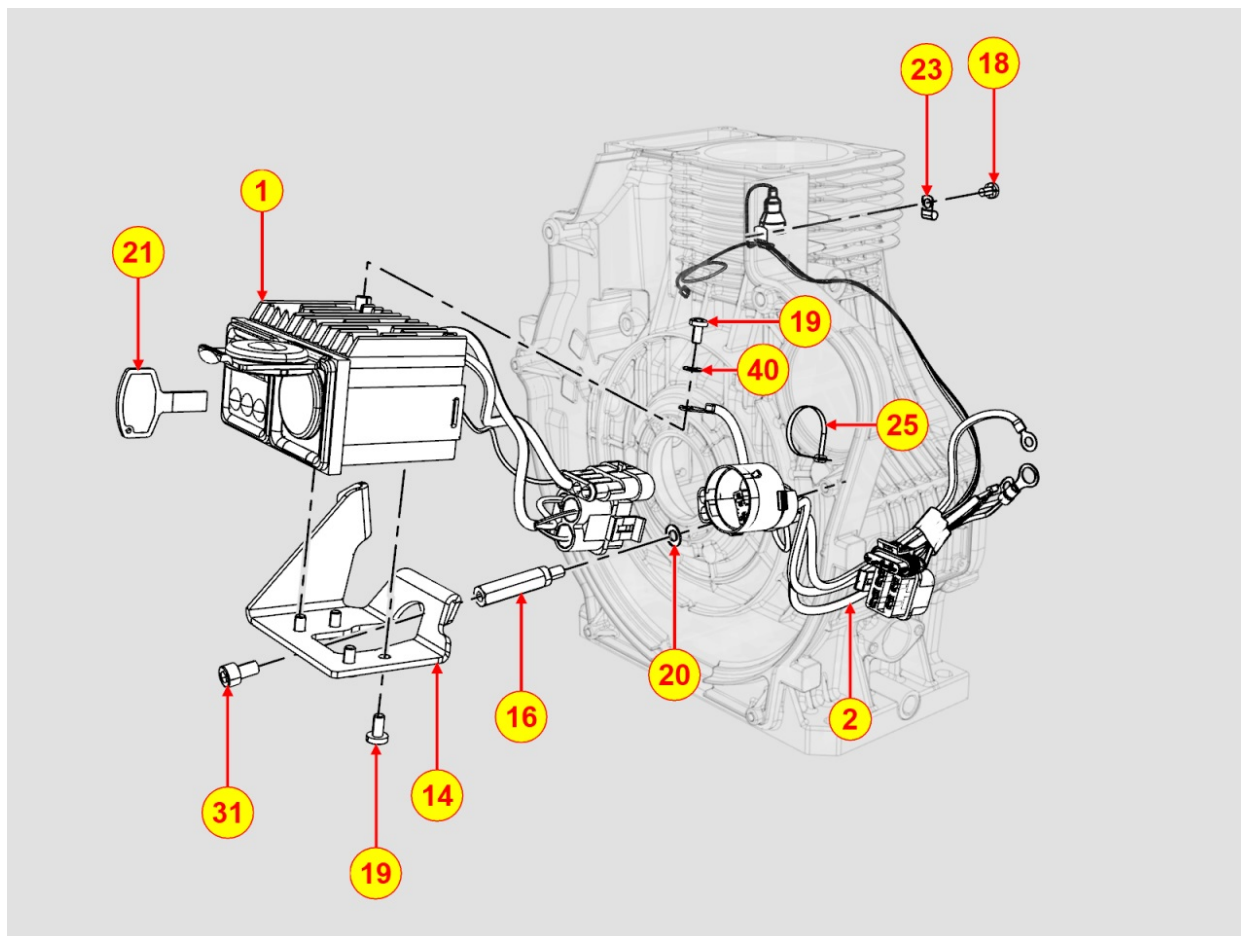

8103180860 - CONTROL PANEL / ENGINE WIRES

Pos	Kit	Included In	Code	Description	Qty	Old Code	Tech. Info
1	A		ED0072454910-S	PANEL	1		
2			ED0021864190-S	CABLE	1		
14			ED0088363310-S	SUPPORT	1		
16			ED0025011580-S	HOLLOW STUD	1		
18			ED0097901380-S	SCREW	1		
19			ED0097900280-S	SCREW	5		
20			ED0076250070-S	WASHER	1		
21		(A) (B)	ED0023450380-S	A PAIR OF KEYS	2		
23			ED0036170180-S	CLAMP	1		
25			ED0024710140-S	CABLE TIE	2		
31			ED0097300080-S	SCREW	2		
40			ED0075550040-S	WASHER	1