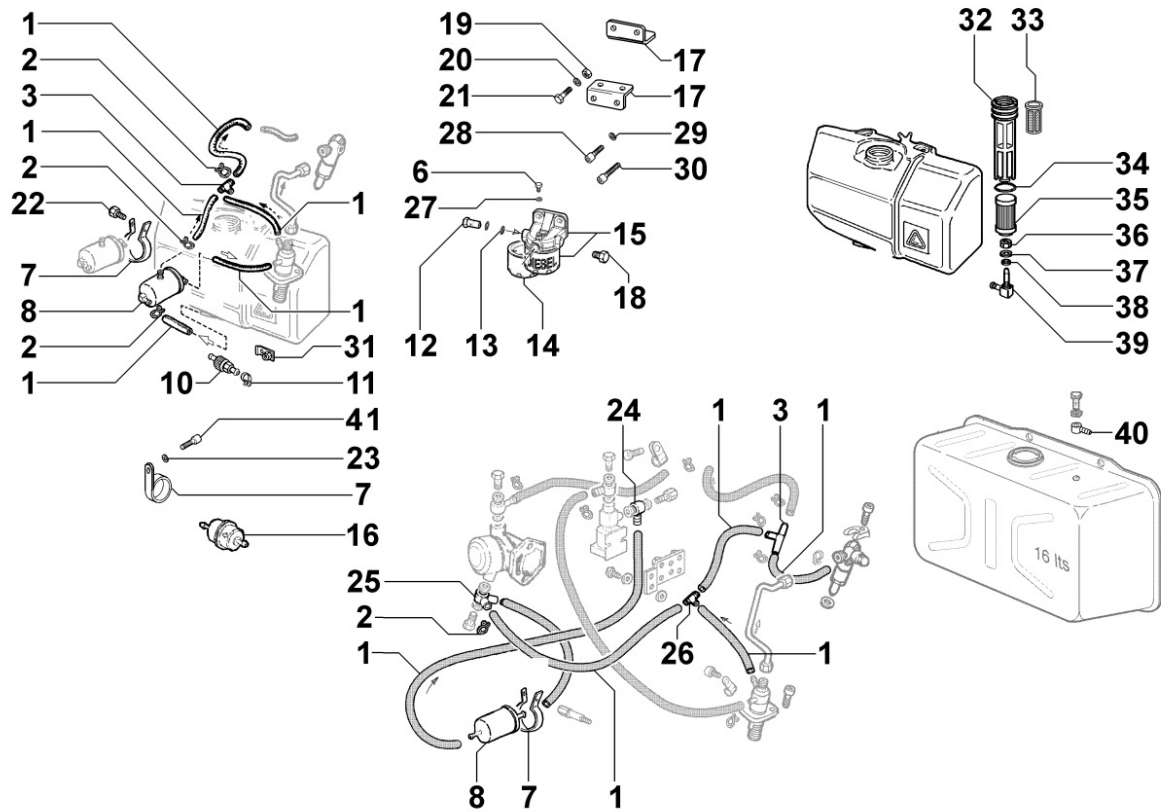

8061180050 - FUEL FILTER

Pos	Kit	Included In	Code	Description	Qty	Old Code	Tech. Info
1			ED0093762300-S	FUEL HOSE D.5X10 L500MM	1		
1			ED0093758720-S	FUEL HOSE D.5X10 L250MM	1		
2			ED0036301630-S	CLAMP	4		
3			ED0025270920-S	CONNECTOR	1		
7			ED0036171970-S	CLAMP	1		▲
8			ED0037300960-S	FILTER	1	ED0037300880-S	▲
22			ED0097320840-S	SCREW	1		▲