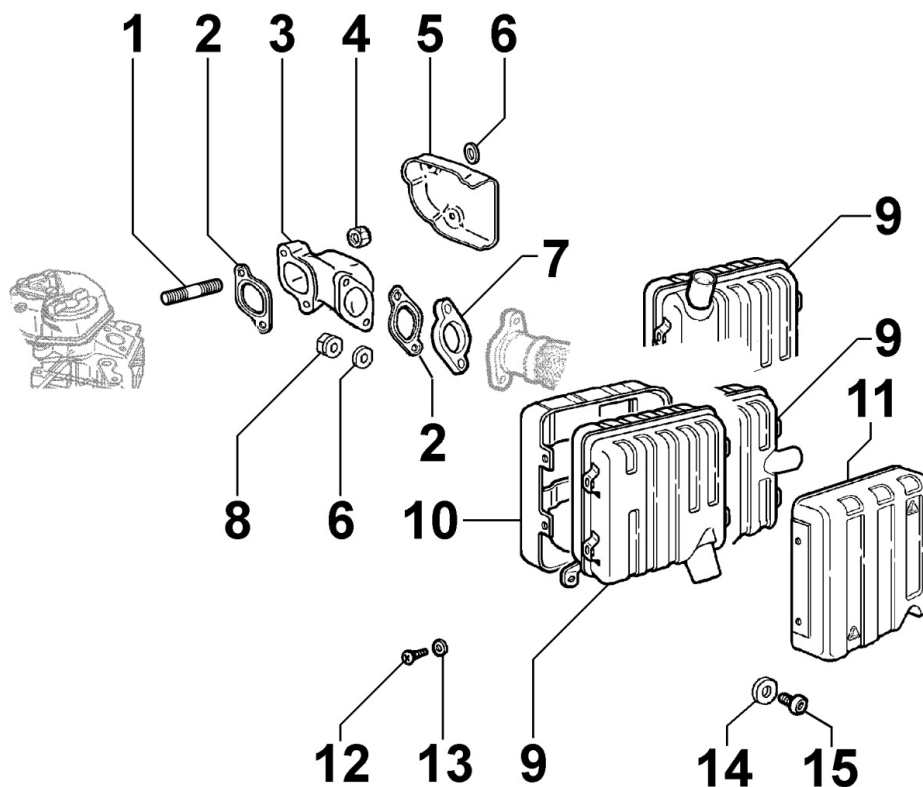

8086180310 - EXHAUST LINE

Pos	Kit	Included In	Code	Description	Qty	Old Code	Tech. Info
1			ED0067800270-S	STUD	2		
2		(B)	ED0045011010-S	GASKET	1		
3		(B)	ED0024866630-S	MANIFOLD	1		
4			ED0032401720-S	NUT	2		
5		(A)	ED0069275950-S	GUARD	1		
6			ED0044800030-S	GASKET	4		
8		(B)	ED0032401650-S	NUT	2		
9	B		ED0054607140-S	MUFFLER	1		
9		(A)	ED0054604650-S	MUFFLER	1		
10			ED0069273680-S	GUARD	1	ED0069273180-S	
11			ED0069273690-S	GUARD	1		
11			ED0069273690-S	GUARD	1	ED0069273190-S	
12			ED0097900370-S	SCREW	4		
13			ED0075550270-S	WASHER	4		
14			ED0075000200-S	WASHER	1		
15			ED0097301180-S	SCREW	1