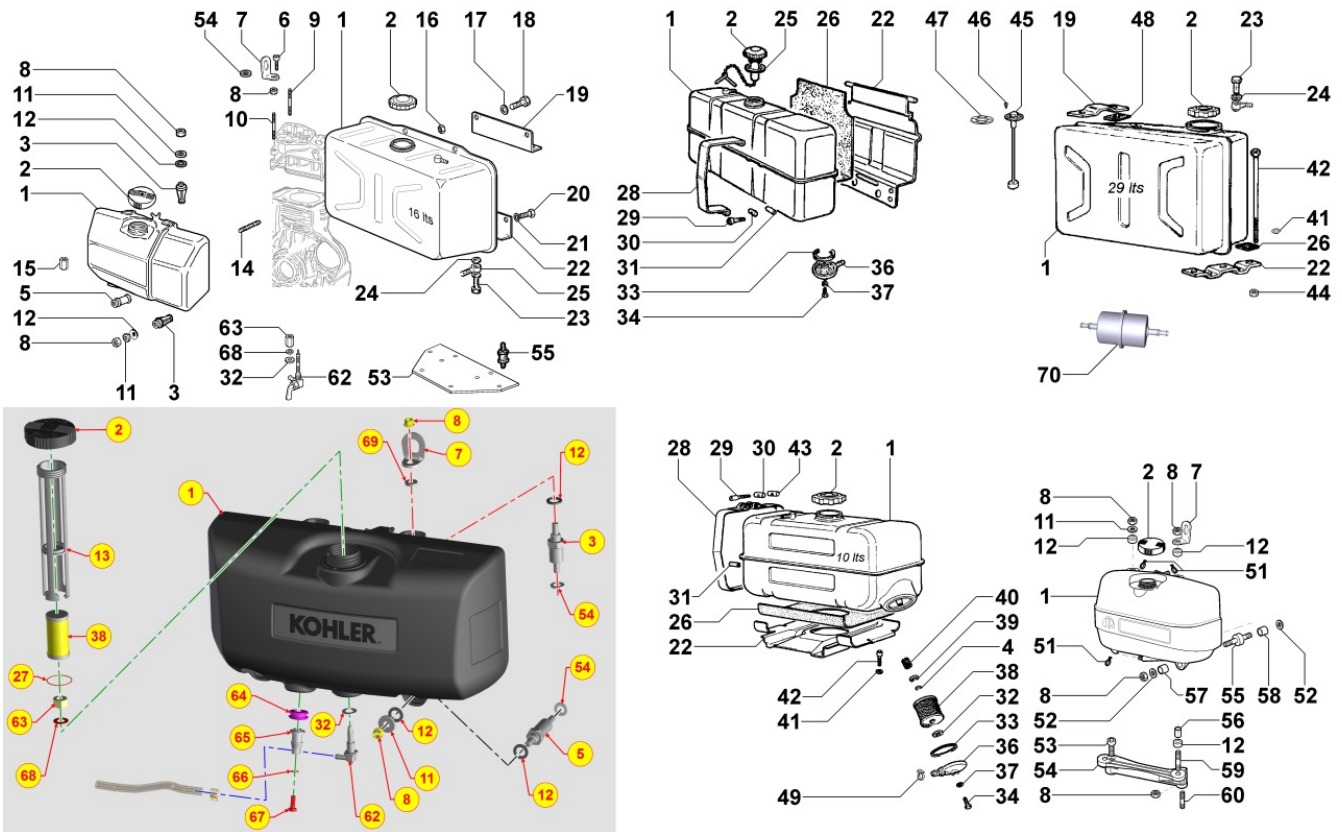

8063180060 - FUEL TANK

Pos	Kit	Included In	Code	Description	Qty	Old Code	Tech. Info
1			ED0081033360-S	TANK	1		
2			ED0090430790-S	TANK CAP	1		
3			ED0035274190-S	SPACER	2		
5			ED0035275090-S	SPACER	2		
7			ED0085060030-S	ANGLE BRACKET	1		
8			ED0032401640-S	NUT	4		
9			ED0067800270-S	STUD	1		
10			ED0067801640-S	STUD	1		
11			ED0076701180-S	WASHER	4		
12			ED0077011540-S	WASHER	8		
14			ED0067801800-S	STUD	2		
32			ED0045801860-S	GASKET	1		
49			ED0032060850-S	NUT	1		
62			ED0077551270-S	SHUT OFF VALVE	1		
68			ED0076251300-S	WASHER	1		
69			ED0076250610-S	WASHER	1