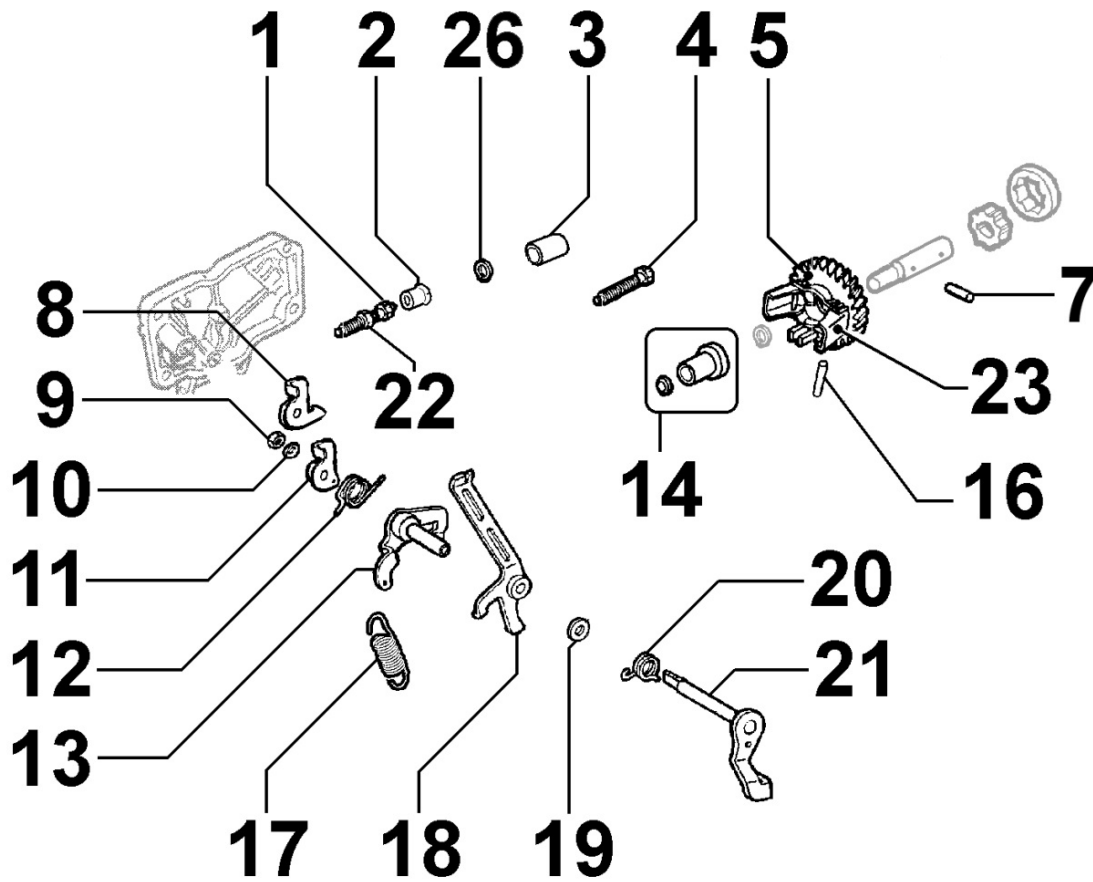

**8050180020 - SPEED GOVERNOR**

Pos	Kit	Included In	Code	Description	Qty	Old Code	Tech. Info
1			ED0085761270-S	CHOKE	1		
2			ED0021450370-S	CAP	1		
5	B		ED0048964350-S	SPARE KIT	1		▲
7		(B)	ED0077701720-S	ROLLER	1		
9			ED0032400080-S	NUT	1		
10			ED0075650040-S	WASHER	1		
11			ED0052012860-S	LEVER	1		
12			ED0058015820-S	SPRING	1		
13			ED0052021010-S	LEVER	1	ED0015852150-S	
14		(B)	ED0072002760-S	DRIVE ROD	1	ED0072002750-S	▲
16		(B)	ED0077701710-S	ROLLER	2		
17			ED0056552200-S	SPRING	1		
18			ED0052011320-S	LEVER	1		▲
19			ED0076251050-S	WASHER	1		▲
20			ED0056000420-S	SPRING	1		
21			ED0052012940-S	LEVER	1		▲