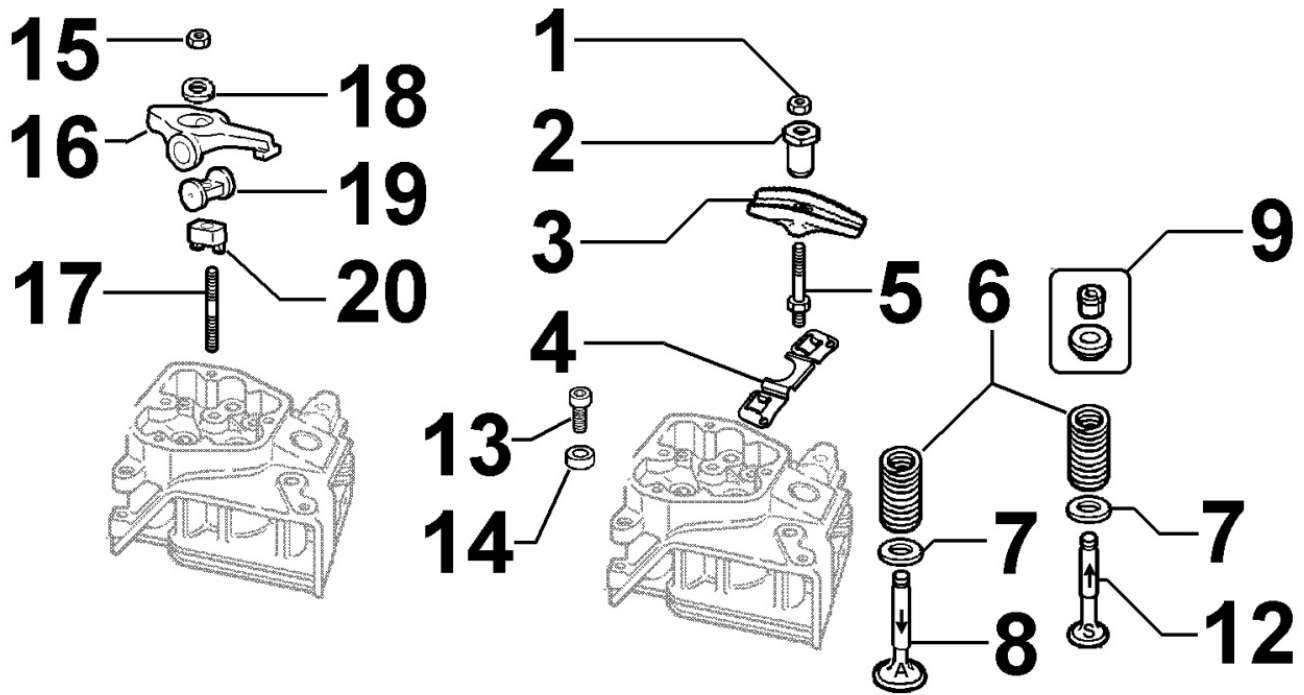

8036180020 - ROCKER ARMS / VALVES

Pos	Kit	Included In	Code	Description	Qty	Old Code	Tech. Info
6			ED0057551550-S	SPRING	2		
7			ED0034301140-S	DISC	2		
8			ED0096521630-S	INTAKE VALVE	1		
9			ED0064101360-S	VALVE SPRING RETAINER	2		
12			ED0096851550-S	EXHAUST VALVE	1		
15			ED0032030500-S	NUT	2		
16			ED0015412580-S	ROCKER ARM	2		▲
17			ED0067600970-S	STUD	2		
18			ED0076200170-S	WASHER	2		
19			ED0060451500-S	ROCKER ARM SHAFT	2		▲
20			ED0035120220-S	SPACER	2		▲