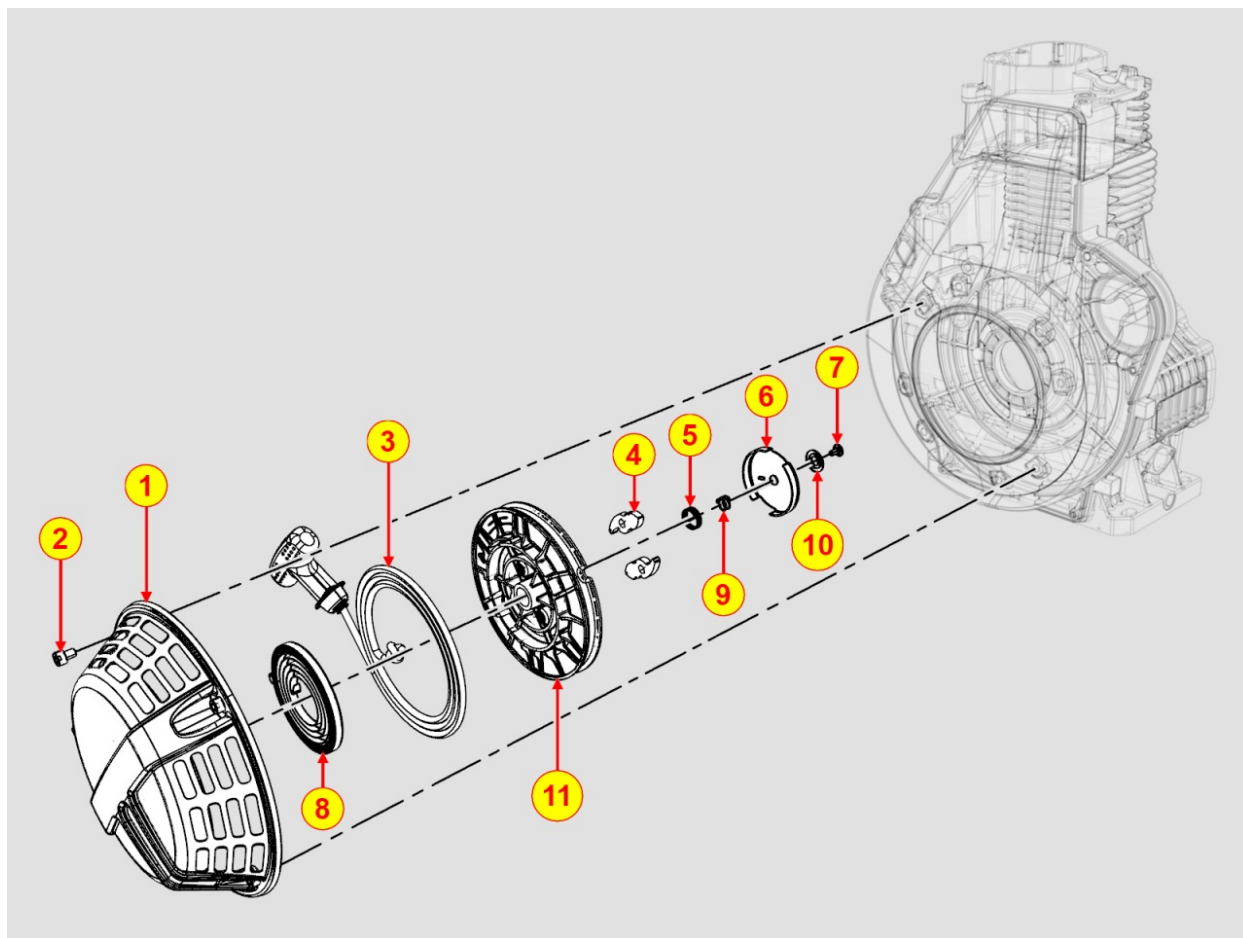

8120180250 - RECOIL STARTING

Pos	Kit	Included In	Code	Description	Qty	Old Code	Tech. Info
1	A		ED0014720570-S	RECOIL STARTER	1		
2			ED0097303090-S	SCREW	4		
3		(A)	ED0049040380-S	HANDLE	1	ED0040550440-S	
4		(A)	ED0050250970-S	RECOILTOOTH	2		
5		(A)	ED0056600660-S	SPRING	1		
6		(A)	ED0079800630-S	CUP	1		
7		(A)	ED0097303400-S	SCREW	1		
8		(A)	ED0058015390-S	SPRING	1		
9		(A)	ED0055900260-S	SPRING	1		
10		(A)	ED0077011820-S	WASHER	1		
11		(A)	ED0071003770-S	PULLEY	1