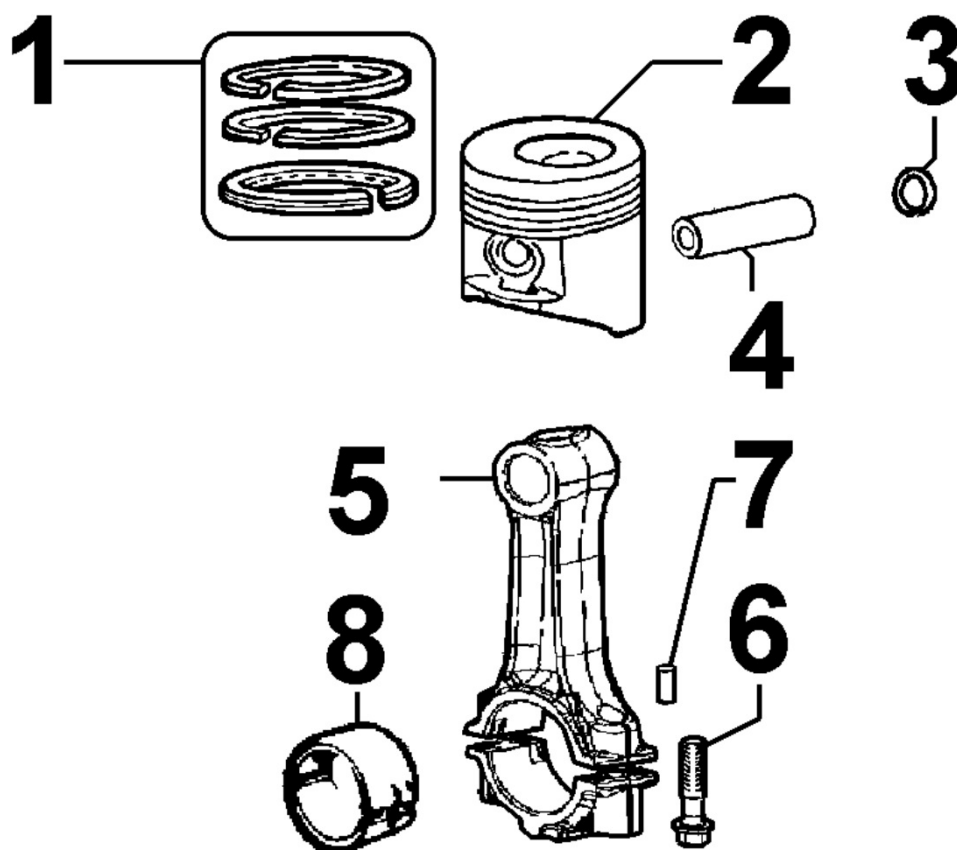

## Tavola ricambi

Index	Description
8010180340	CRANKSHAFT
8011180060	PISTON / CONNECTING ROD
8012180070	FLYWHEEL
8013180020	EQUALIZER SHAFT
8020180570	CRANKCASE
8021180020	CYLINDER HEAD
8022180010	HEAD COVER
8024180010	TIMING GEAR SIDE SUPPORT
8030180250	INJECTION SYSTEM
8035180190	CAMSHAFT
8036180020	ROCKER ARMS / VALVES
8037180060	COMPRESSION RELEASE
8040180010	OIL PUMP
8042180010	OIL FILTER
8043180010	OIL DIPSTICK
8044180010	OIL PRESSURE VALVE
8050180020	SPEED GOVERNOR
8051180510	CONTROLS
8052180150	ELECTROVALVE
8061180050	FUEL FILTER
8062180030	FUEL FEED PUMP
8063180060	FUEL TANK
8064180370	FUEL LINES
8070180130	AIR SHROUD
8072180060	COOLING PLATES
8081180560	AIR FILTER
8083180010	TURBOCHARGER
8086180310	EXHAUST LINE
8087180030	EXHAUST GAS ACCESSORIES
8100180300	VOLTAGE ALTERNATOR
8101180040	STARTING MOTOR
8102180260	OIL PRESSURE SWITCH
8103180860	CONTROL PANEL / ENGINE WIRES
8110180010	STARTING
8120180250	RECOIL STARTING

8011180060 - PISTON / CONNECTING ROD

Pos	Kit	Included In	Code	Description	Qty	Old Code	Tech. Info
1		(B)	ED0082112820-S	RINGS KIT	1		
1		(B)	ED0082112830-S	RINGS KIT (Ø+0.5MM)	1		
1		(B)	ED0082112840-S	RINGS KIT (Ø+1MM)	1		
2	(B)		ED0065028950-S	PISTON ASS.Y	1		
2	(B)		ED0065028960-S	PISTON ASS.Y (Ø+0.5MM)	1		
2	(B)		ED0065028970-S	PISTON ASS.Y (Ø+1MM)	1		
3		(B)	ED0011600650-S	RING	2		
4		(B)	ED0084801030-S	PISTON PIN	1		
5	A		ED0015263020-S	CONNECTING ROD	1		▲
6		(A)	ED0017701770-S	SCREW	2		▲
8			ED0016401520-S	BEARING	1		▲
8			KDISC.		1	ED0016401530-S	
8			KDISC.		1	ED0016401540-S	