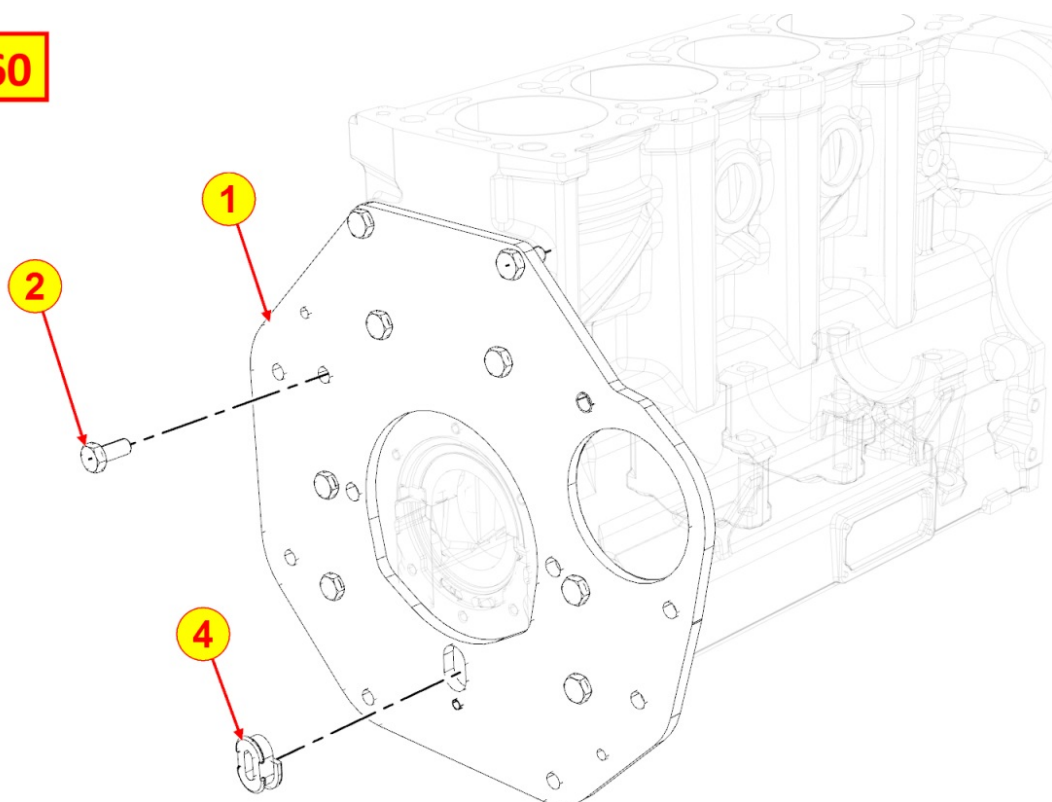

8160320240 - ENGINE FLANGE / BACKPLATE

TAB | 160

Pos	Kit	Included In	Code	Description	Qty	Old Code	Tech. Info
1			ED0063705040-S	PLATE	1		
2			ED0017700560-S	BOLT	9		
4			ED0090001330-S	CAP	1