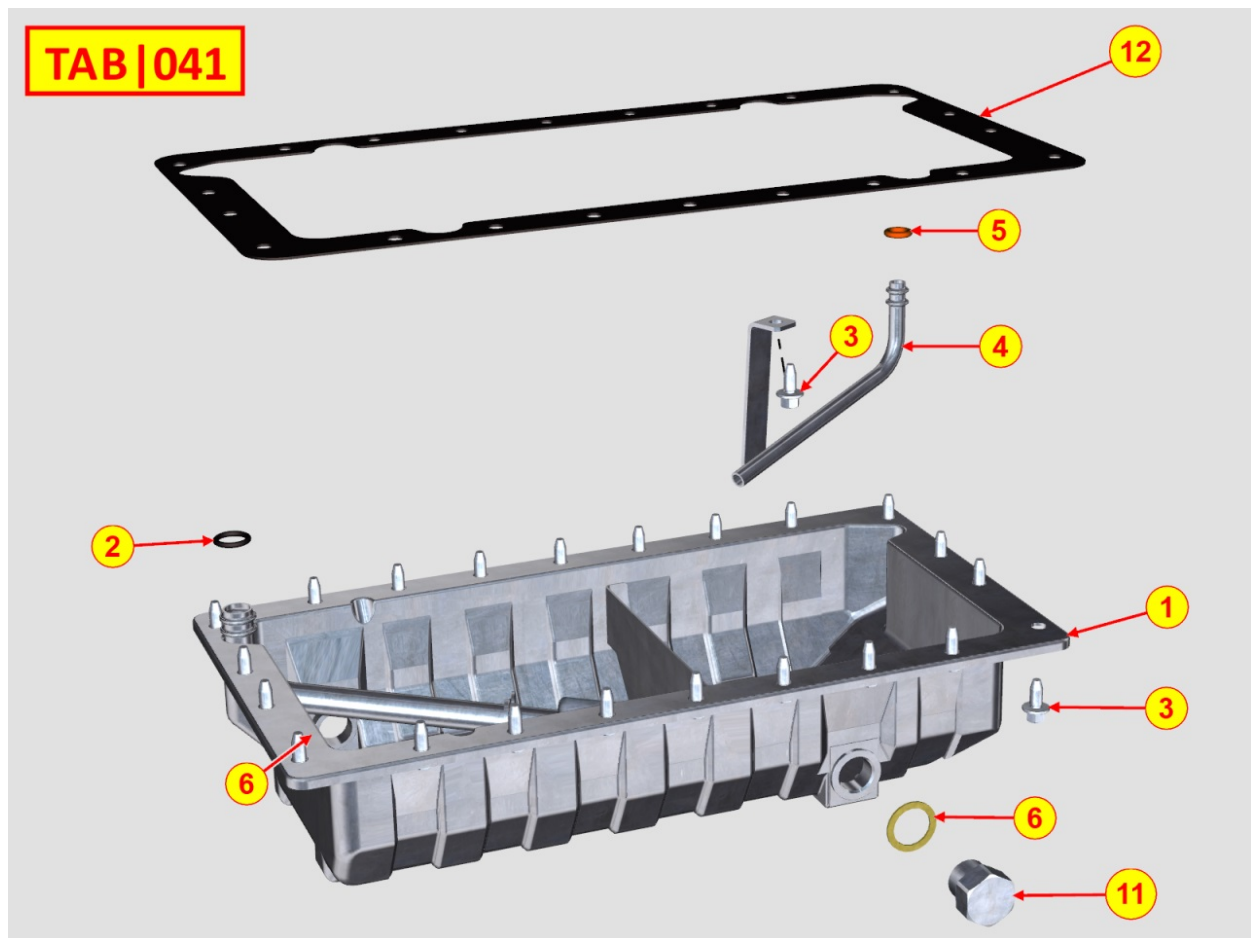

8041320320 - OIL PAN

Pos	Kit	Included In	Code	Description	Qty	Old Code	Tech. Info
1			ED0066455390-S	OIL PAN	1		▲
2			ED0012000300-S	O-RING	1		
3			ED0017601300-S	BOLT	23		
4			ED0094852700-S	TUBO/PIPE	1		▲
5			ED0012002740-S	O-RING	1		▲
6		(A)	ED0046700880-S	CUPPER WASHER 18X24X1	2		▲
11		(A)	ED0090400350-S	CAP	2		
12			ED0047755610-S	GASKET	1