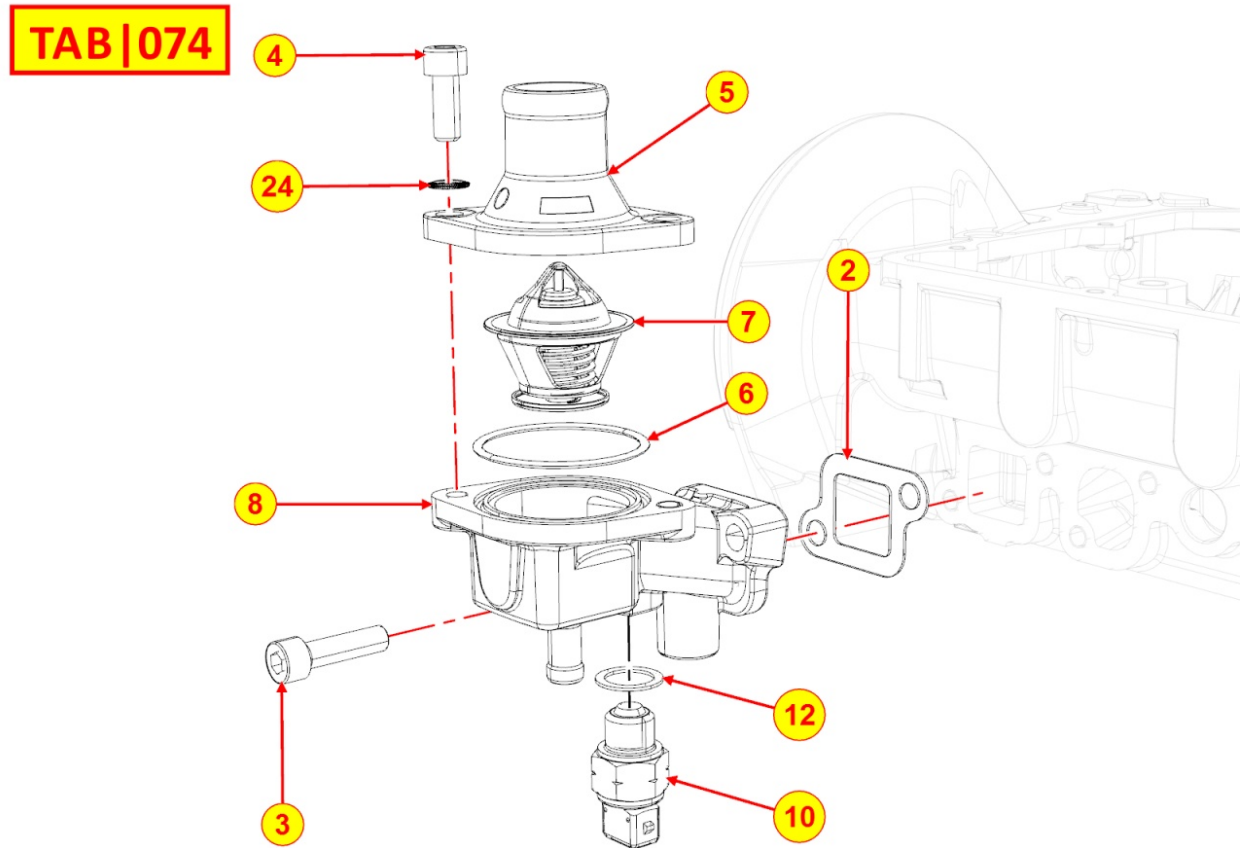

8074320290 - THERMOSTAT UNIT

Pos	Kit	Included In	Code	Description	Qty	Old Code	Tech. Info
2			ED0044600370-S	GASKET	1		
3			ED0097320640-S	ALLEN SCREW	2		
4		(A)	ED0097320740-S	ALLEN SCREW	2		
5		(A)	ED0027502790-S	COVER	1		
6		(A)	ED0012000910-S	O-RING	1		
7		(A)	ED0091951240-S	WATER THERMOSTAT	1		
8	A		ED0048964310-S	ASSEMBLY	0		⚠
8		(A)	ED0028712760-S	BODY	1		
10		(A)	ED0091951080-S	THERMIST.-THERMOCONT. F16502	1		⚠
12		(A)	ED0046700190-S	COPPER WASHER D22X16.2 1	1