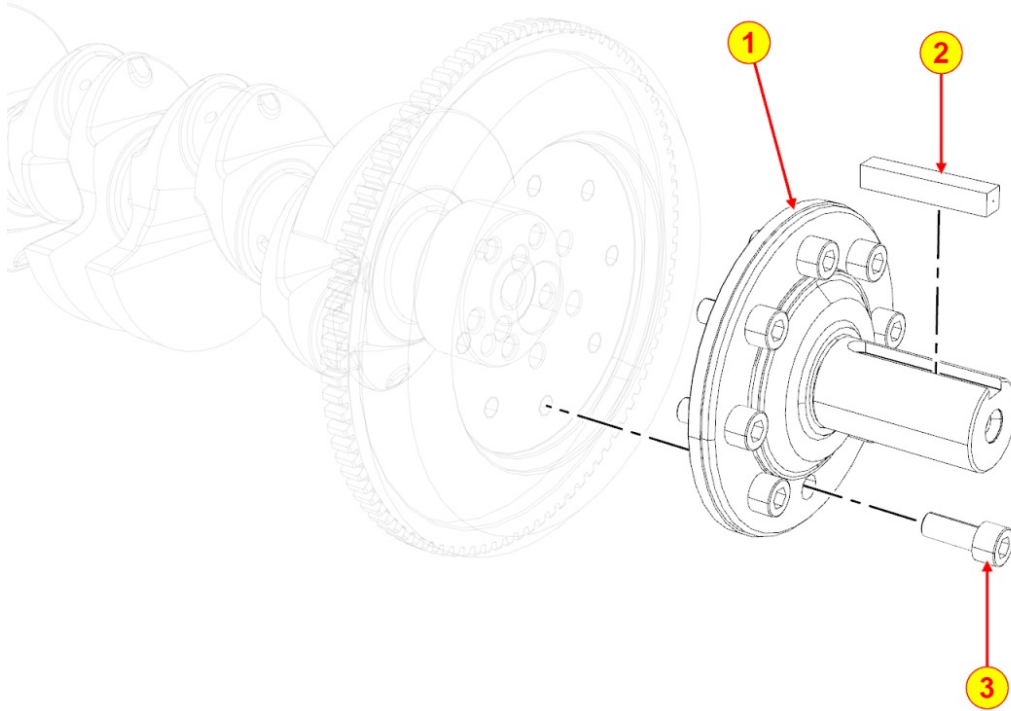

TAB | 162

Pos	Kit	Included In	Code	Description	Qty	Old Code	Tech. Info
1			ED0011111850-S	SHAFT	1		
2			ED0022801020-S	KEY	1		
3			ED0097300440-S	ALLEN SCREW	8		

8171320050 - TIMING GEAR GUARD

Pos	Kit	Included In	Code	Description	Qty	Old Code	Tech. Info
1			ED0097300150-S	ALLEN SCREW	1		
2			ED0097320160-S	ALLEN SCREW	4		
3			ED0069277070-S	GUARD	1		
4			ED0090000780-S	CAP	1		