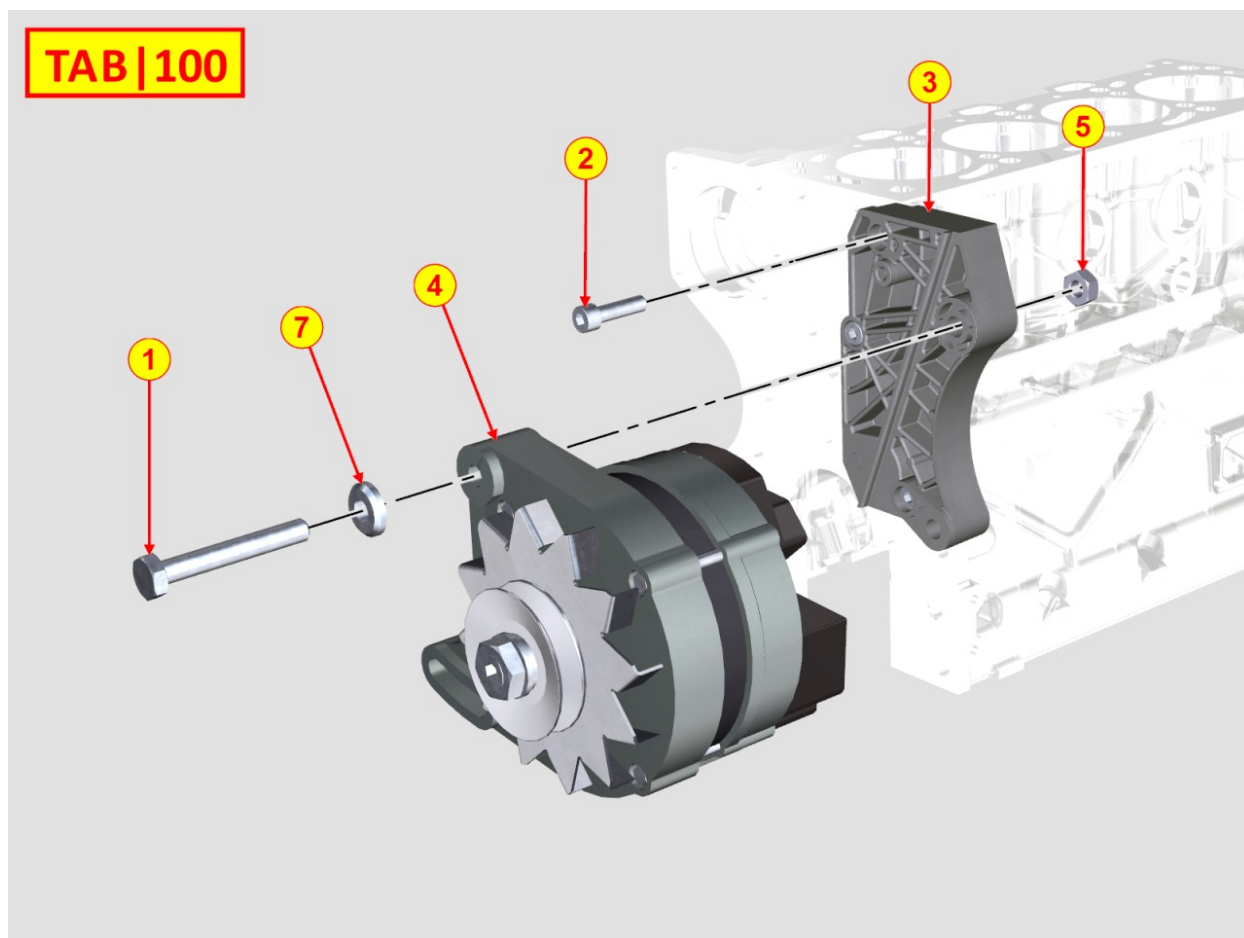

8100320990 - VOLTAGE ALTERNATOR

Pos	Kit	Included In	Code	Description	Qty	Old Code	Tech. Info
1			ED0017800150-S	BOLT	2		
2			ED0097320640-S	ALLEN SCREW	3		
3			ED0087250940-S	SUPPORT	1		
4			ED0011573600-S	ALTERNATOR	1		
5			ED0032400330-S	NUT	2		
7			ED0076250220-S	WASHER	2