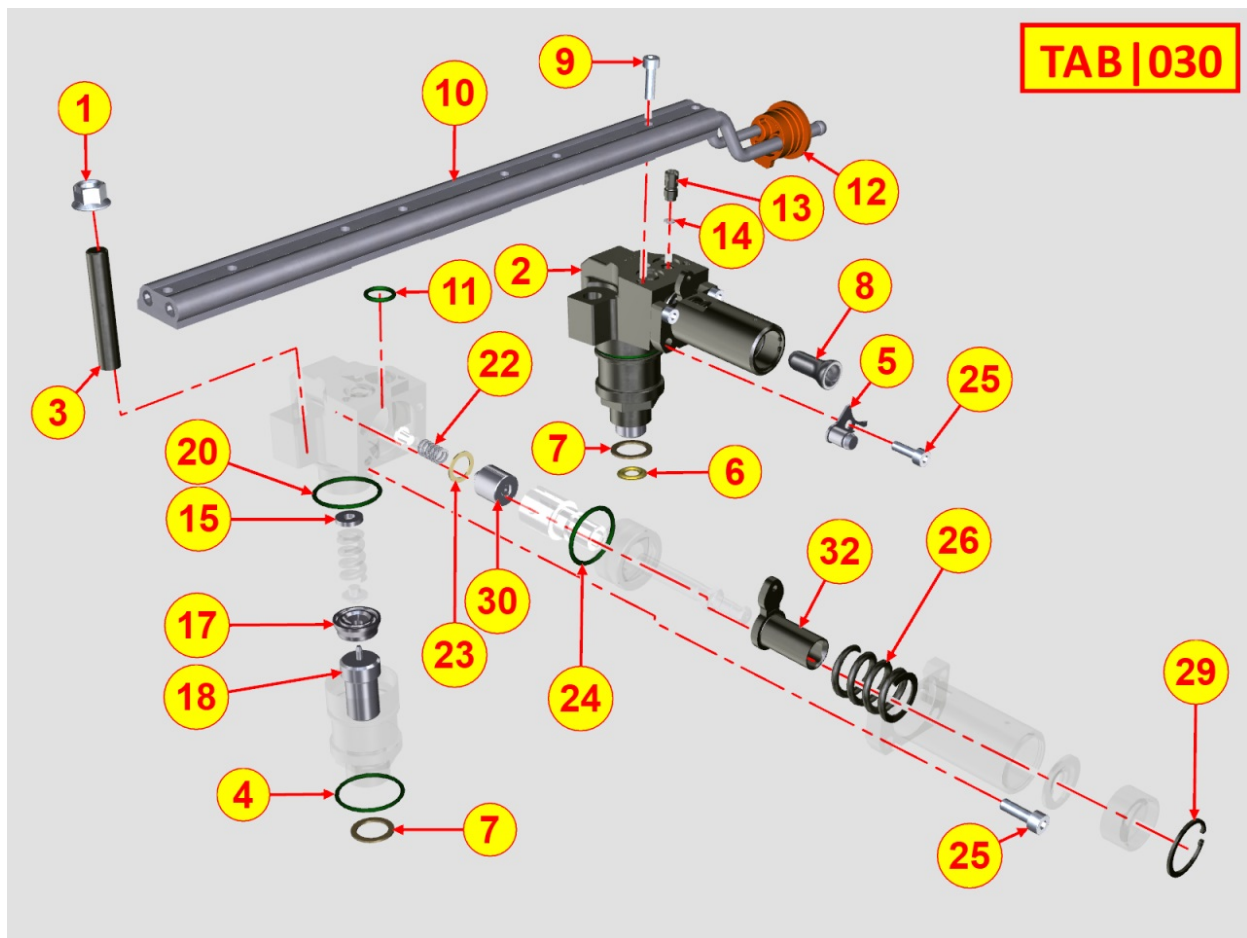

8030320040 - INJECTION SYSTEM

Pos	Kit	Included In	Code	Description	Qty	Old Code	Tech. Info
1			ED0032401640-S	NUT	8		
2	D		ED0048968820-S	ASSEMBLY	4	ED0065902900-S	
3			ED0067802030-S	STUD	8		
4		(C) (D)	ED0012002130-S	O-RING	2/3/4		
5			ED0063707960-S	PLATE	1	ED0063703310-S	⚠
6		(C)	ED0059890070-S	SPARK ARRESTER	2/3/4		
7		(C) (D)	ED0046700820-S	COPPER WASHER 14X19X1	4		
8				803532...0			
9			ED0097303130-S	ALLEN SCREW	8		⚠
10	B		ED0093759880-S	FUEL TUBE SVIC	1		
11		(A) (C) (D) (D)	ED0012002860-S	O-RING	2		⚠
12		(B)	ED0047500140-S	GASKET	1		⚠
13		(A) (D)	ED0096800410-S	VALVE	2/3/4		
14		(A) (D)	ED0047600380-S	GASKET	2/3/4		
15		(A) (D)	ED0083351420-S	SHIM	1		⚠
15		(A) (D)	KDISC.		1	ED0083351430-S	
15		(A) (D)	ED0083351440-S	SHIM	1		⚠
15		(A) (D)	ED0083351450-S	SHIM	1		⚠
15		(A) (D)	ED0083351460-S	SHIM	1		⚠
15		(A) (D)	ED0083351470-S	SHIM	1		⚠
15		(A) (D)	ED0083351480-S	SHIM	1		⚠
15		(A) (D)	ED0083351490-S	SHIM	1		⚠
15		(A) (D)	ED0083351500-S	SHIM	1		⚠
15		(A) (D)	ED0083351510-S	SHIM	1		⚠