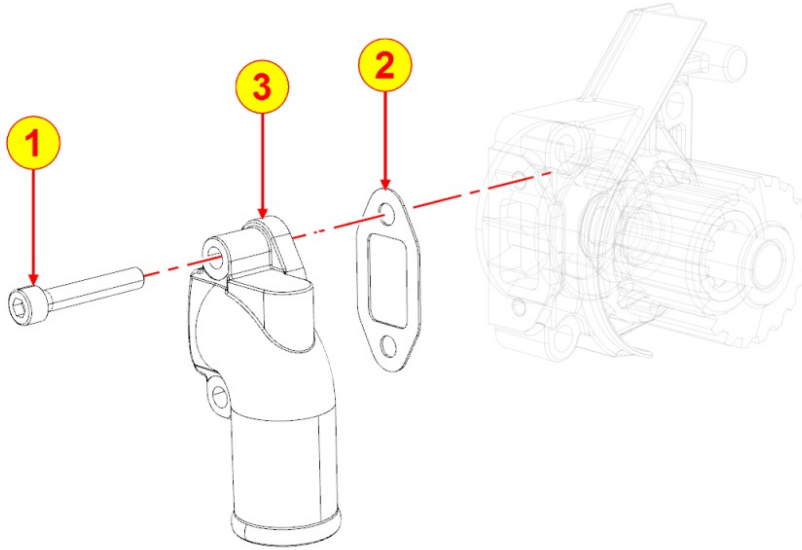

8075320020 - COOLANT INLET FLANGE

TAB | 075

Pos	Kit	Included In	Code	Description	Qty	Old Code	Tech. Info
1			ED0097300160-S	ALLEN SCREW	2		
2			ED0045011580-S	GASKET	1		
3			ED0038660590-S	FLANGE	1