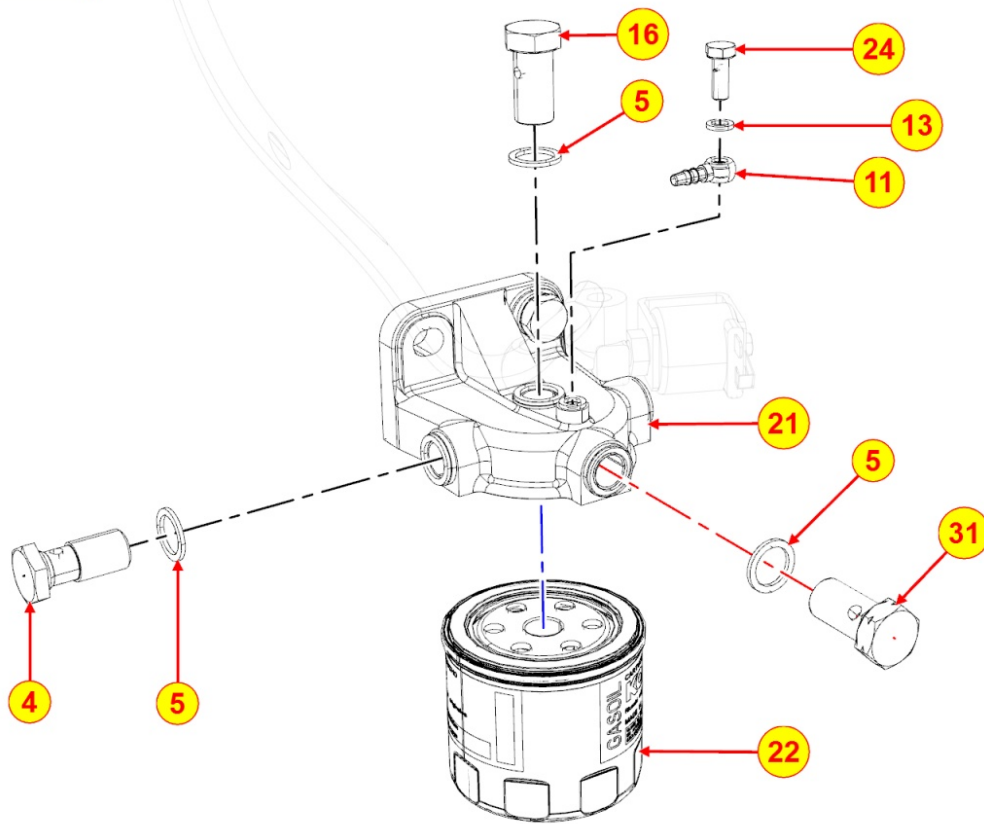

8061320740 - FUEL FILTER

TAB | 061

Pos	Kit	Included In	Code	Description	Qty	Old Code	Tech. Info
4			ED0015700450-S	FILLER	1		
5			ED0046700610-S	COPPER WASHER D19/14.2 1.5 THK	6		
11			ED0072701080-S	JOINT	1		
13			ED0046700620-S	COPPER WASHER D10/6.2 1.5 THK	2		⚠
16			ED0019010320-S	UNION BOLT	1		
21	A		ED0037301030-S	FUEL FILTER	1		⚠
22		(A)	ED0021752880-S	FUEL FILTER CARTRIDGE	1	ED0021752560-S	
24			ED0019010330-S	UNION BOLT	1		
31			ED0096800490-S	VALVE	1