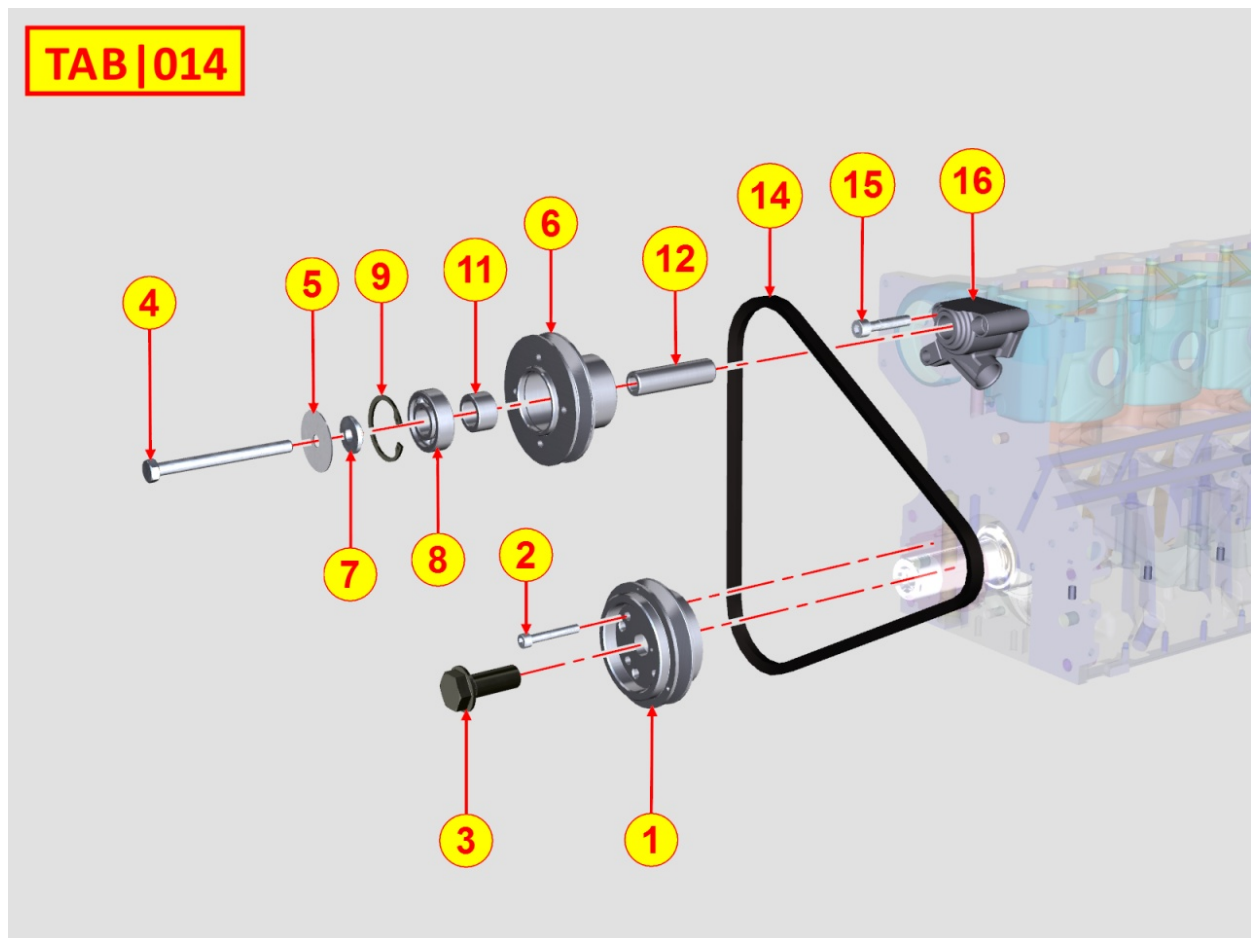

8014320320 - PULLEYS / BELT

Pos	Kit	Included In	Code	Description	Qty	Old Code	Tech. Info
1			ED0070511440-S	PULEGG ALB M.1 GOLA D 85 H38,4	1		
2			ED0097320160-S	ALLEN SCREW	4		
3			ED0098653190-S	CRANKSHAFT BOLT	1		
4			ED0017700220-S	BOLT	1		
5			ED0075150060-S	WASHER	1		
6	A		ED0070511650-S	FAN PULLEY ASSY	1		
7			ED0075900070-S	WASHER	1		
8		(A)	ED0030020320-S	BEARING	2		
9		(A)	ED0012400390-S	SNAP RING	2		
11		(A)	ED0034660460-S	SPACER	1		
12		(A)	ED0062050280-S	PIN	1		
14			ED0024405160-S	VEEBELT	1	ED0024403080-S	
15			ED0097300310-S	ALLEN SCREW	3		
16			ED0088500530-S	SUPPORT	1