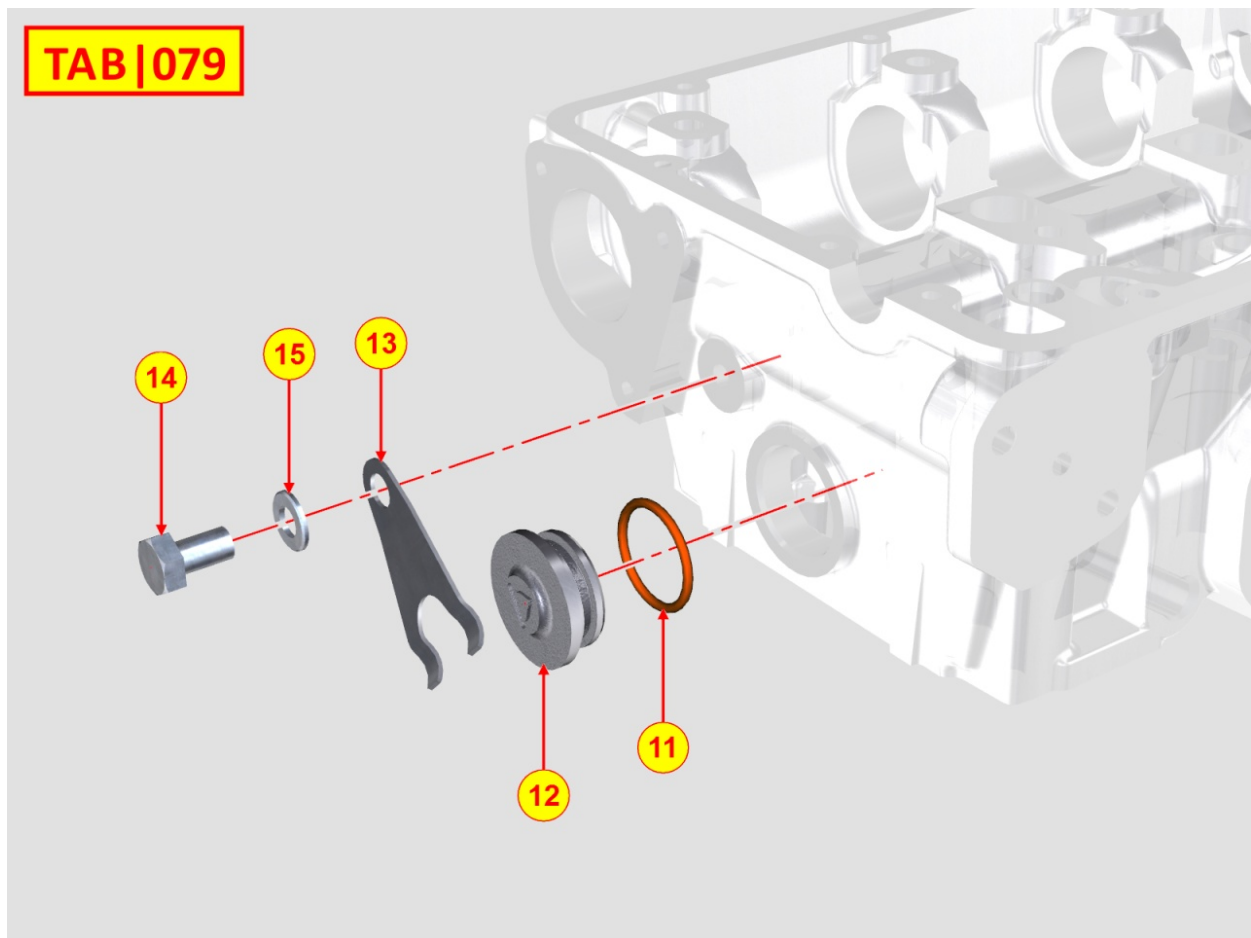

8079320040 - FITTING FOR CAB HEATING

Pos	Kit	Included In	Code	Description	Qty	Old Code	Tech. Info
11				802132...0			
12			ED0090650070-S	CAP	1		
13				802132...0			
14				802132...0			
15				802132...0