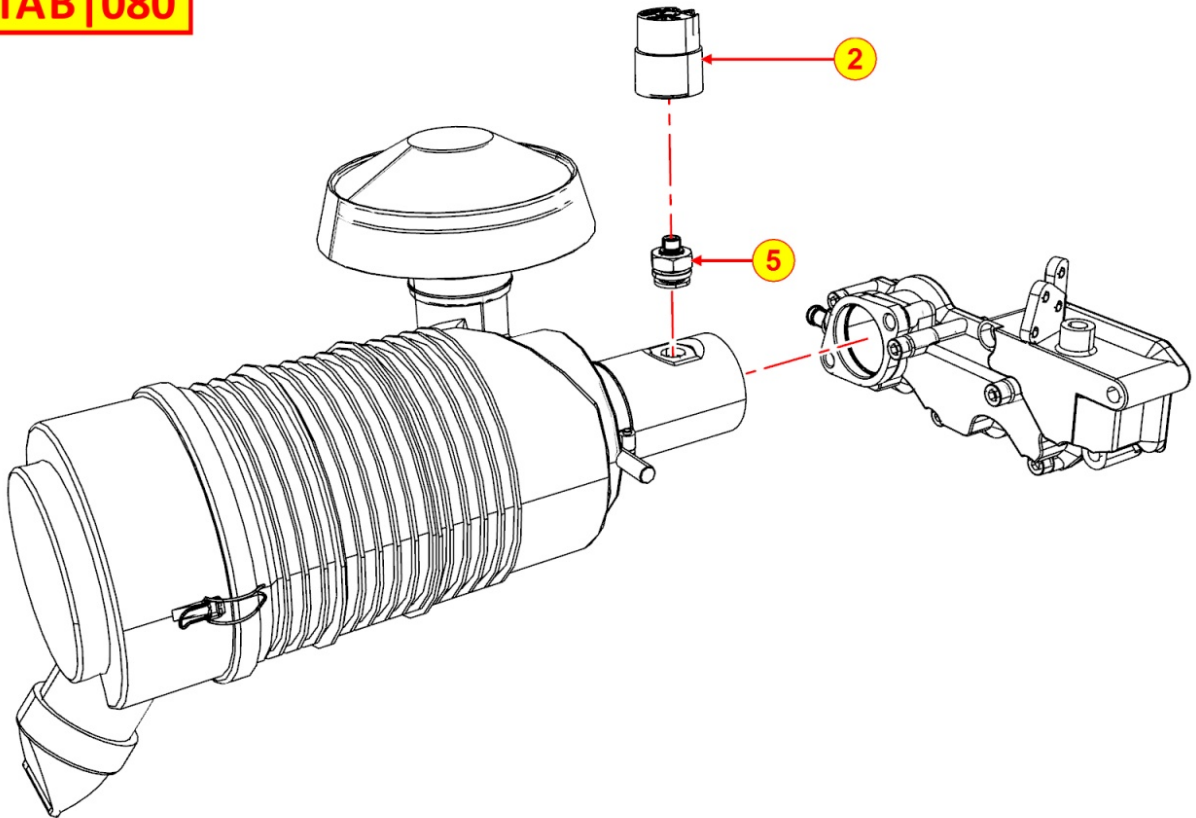

8084320060 - AIR FILTER DUST INDICATOR

TAB | 080

Pos	Kit	Included In	Code	Description	Qty	Old Code	Tech. Info
1			ED0073303400-S	JOINT	1		
2			ED0097001000-S	VALVE	1		
5			ED0073200120-S	JOINT	1