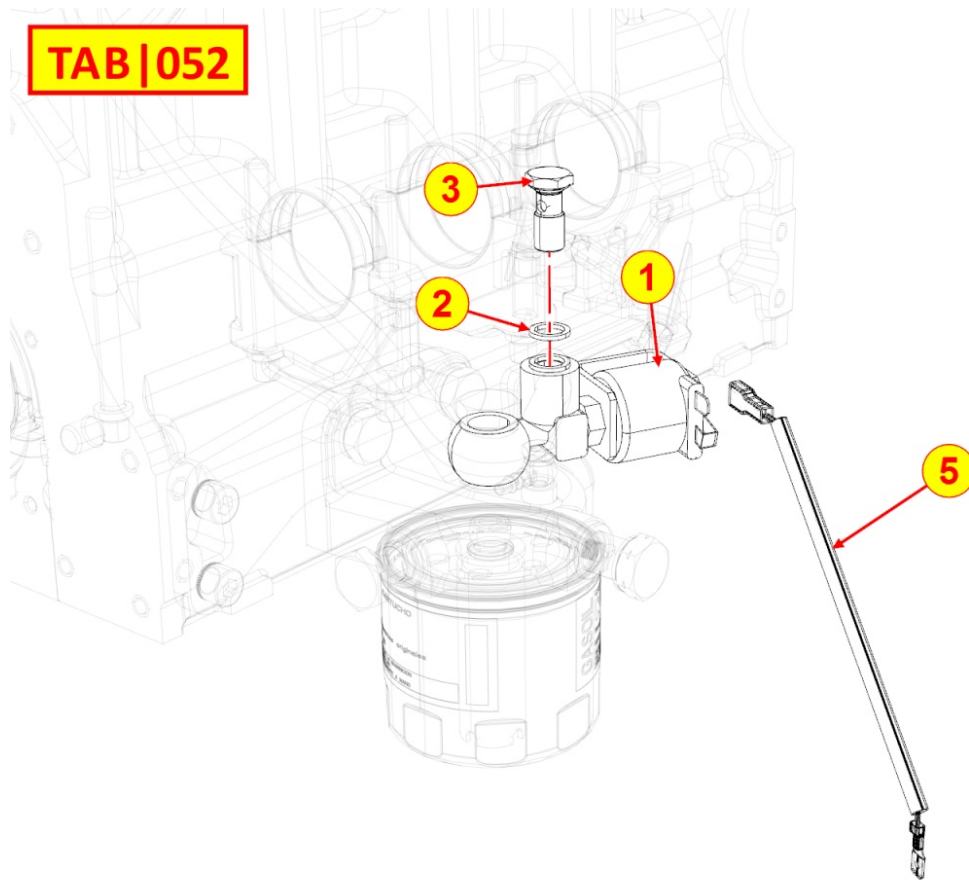

8052320080 - ELECTROVALVE

Pos	Kit	Included In	Code	Description	Qty	Old Code	Tech. Info
1			ED0035871190-S	SOLENOID VALVE	1		
2			ED0046700590-S	COPPER WASHER D14/10.2 1.	2		
3			ED0019011930-S	UNION BOLT	1		
4			ED0024710060-S	CABLE TIE	1		
5			ED0021858780-S	CABLE	1