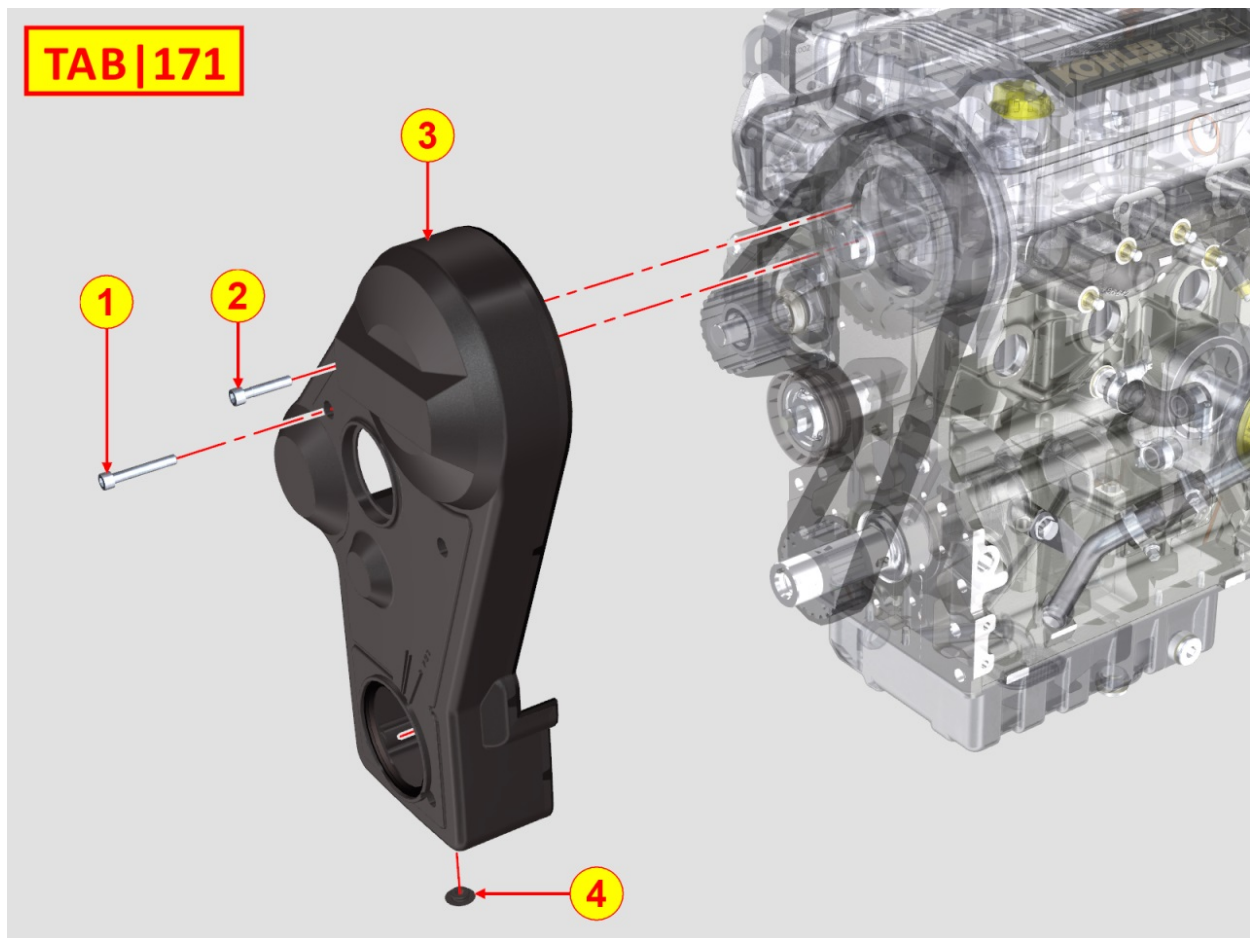

8171320050 - TIMING GEAR GUARD

Pos	Kit	Included In	Code	Description	Qty	Old Code	Tech. Info
1			ED0097300150-S	ALLEN SCREW	1		
2			ED0097320160-S	ALLEN SCREW	4		
3			ED0069277070-S	GUARD	1		
4			ED0090000780-S	CAP	1