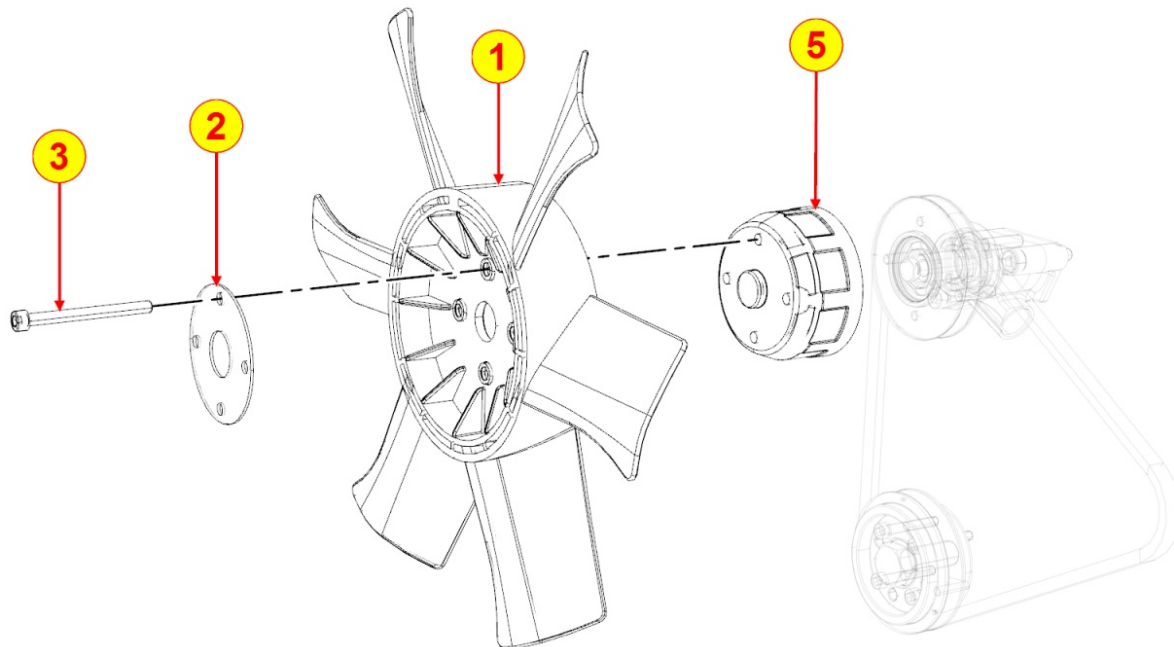

8071320100 - COOLING FAN

TAB | 071

Pos	Kit	Included In	Code	Description	Qty	Old Code	Tech. Info
1			ED0097183260-S	FAN	1		
2			ED0062751470-S	PLATE	1		⚠
3			ED0097320900-S	ALLEN SCREW	4		
5			ED0038100370-S	FLANGE	1		⚠