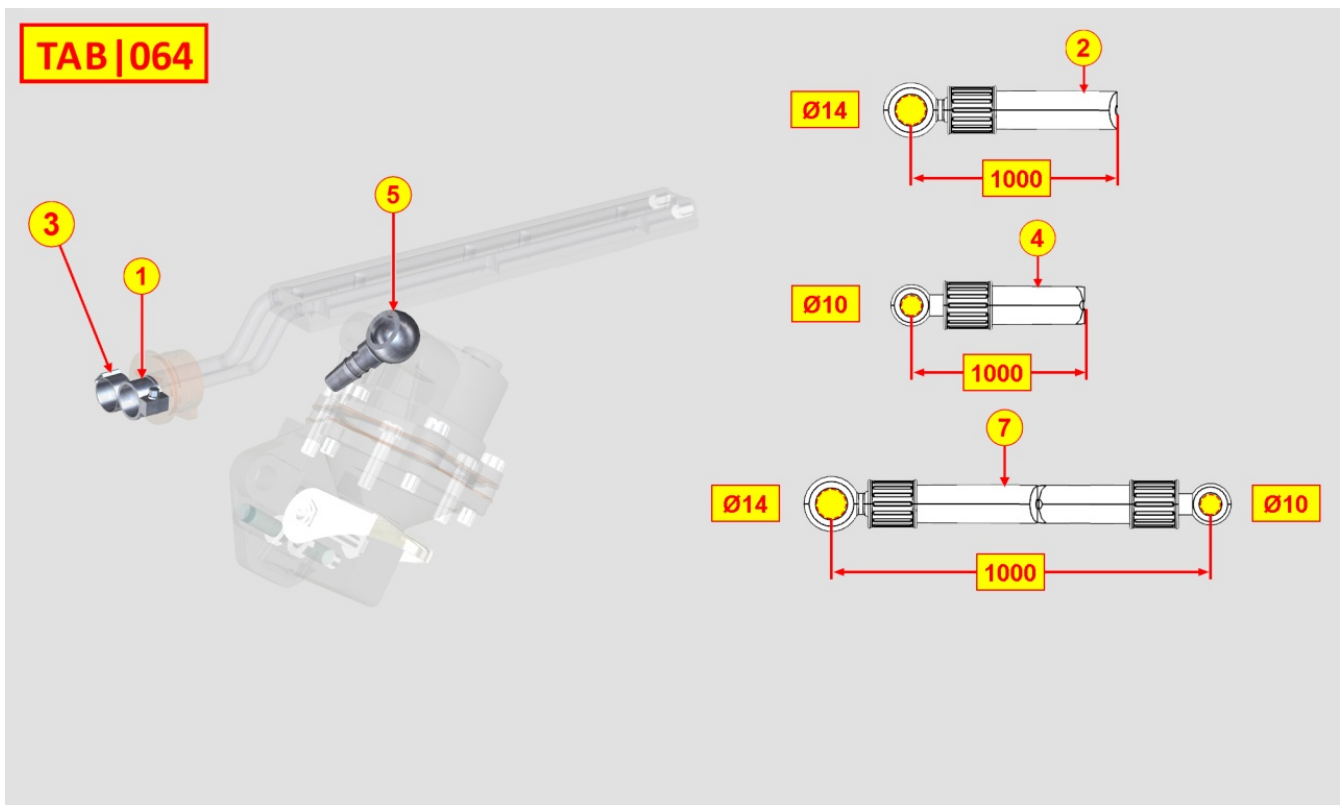

8064320990 - FUEL LINES

Pos	Kit	Included In	Code	Description	Qty	Old Code	Tech. Info
1			ED0036300500-S	CLAMP	1		
2			ED0093761160-S	FUEL TUBE	1		
3			ED0036302170-S	CLAMP	1		
4			ED0093758590-S	FUEL TUBE	1		⚠
5			ED0072701380-S	JOINT	1		
7			ED0093758530-S	FUEL HOSE 10/14 6X12 L=1000	1