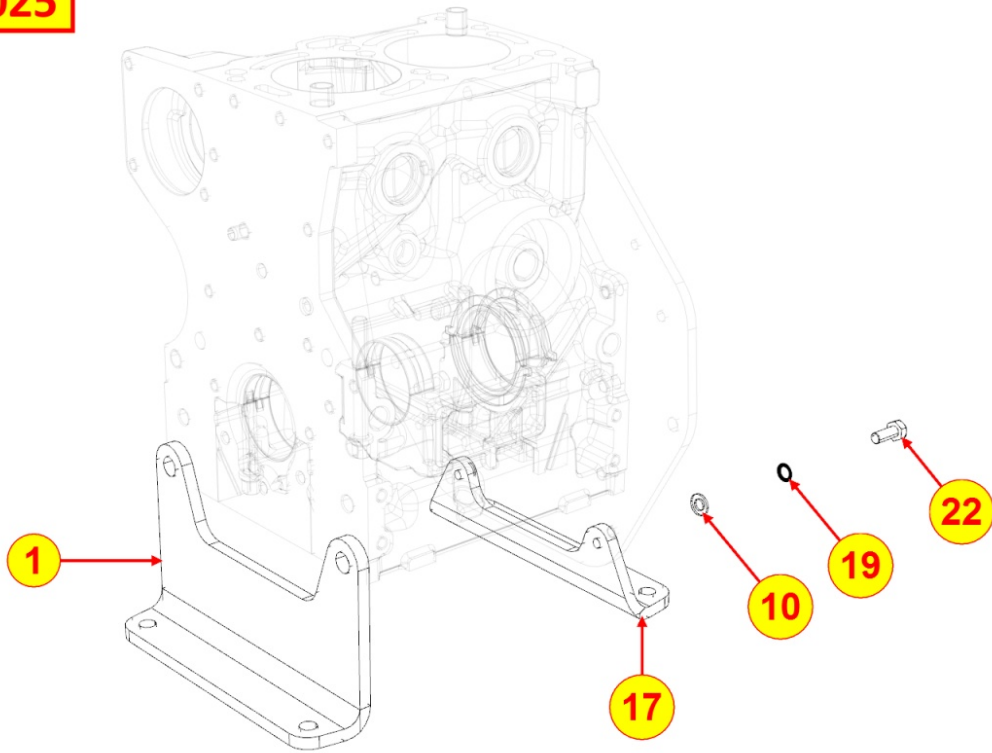

8025320040 - ENGINE MOUNTS

TAB | 025

Pos	Kit	Included In	Code	Description	Qty	Old Code	Tech. Info
1			ED0064291600-S	ENGINE MOUNT	1		
17			ED0064292500-S	ENGINE MOUNT	1		
19			ED0076450060-S	WASHER	2		
22			ED0017700040-S	BOLT	2