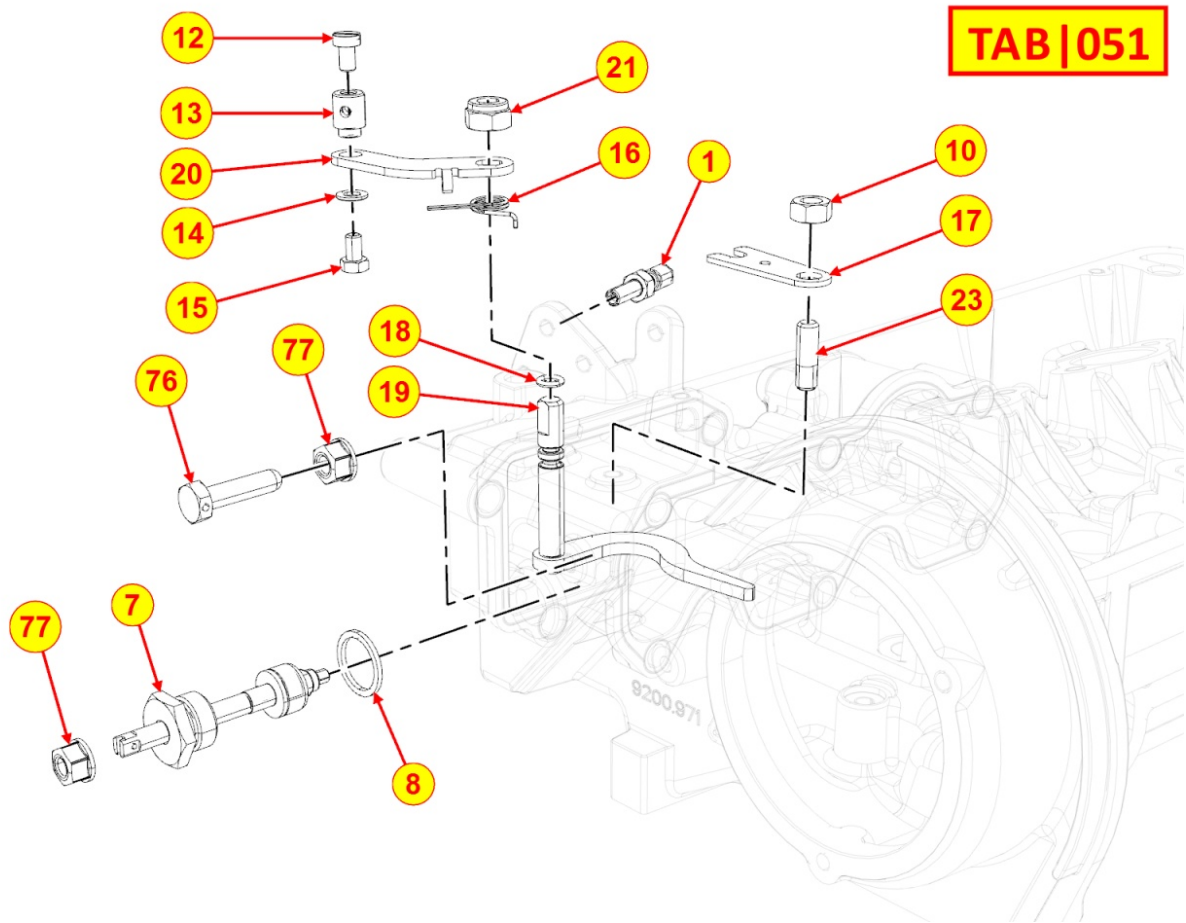

8051320410 - CONTROLS

Pos	Kit	Included In	Code	Description	Qty	Old Code	Tech. Info
1			ED0091801910-S	CABLE END	2		
7			ED0085761380-S	CHOKE	1		
8			ED0044800460-S	GASKET	1		
10			ED0032400080-S	NUT	1		
12			ED0097900230-S	SCREW	1		
13			ED0060000490-S	LEVER PAD	1		
14			ED00771R0010-S	PLAIN WASHERS 5,3X10X1	1		
15			ED0017550010-S	BOLT	1		
16			ED0056600470-S	SPRING	1		
17			ED0062751140-S	PLATE	1		
18			ED0012000510-S	O-RING	1		
19			ED0052004130-S	LEVER	1		
20			ED0052004140-S	LEVER	1		
21			ED0032030750-S	NUT	1		
23			ED0067600440-S	STUD	1		
76			ED0017601280-S	BOLT	1		
77			ED0032401530-S	NUT	2