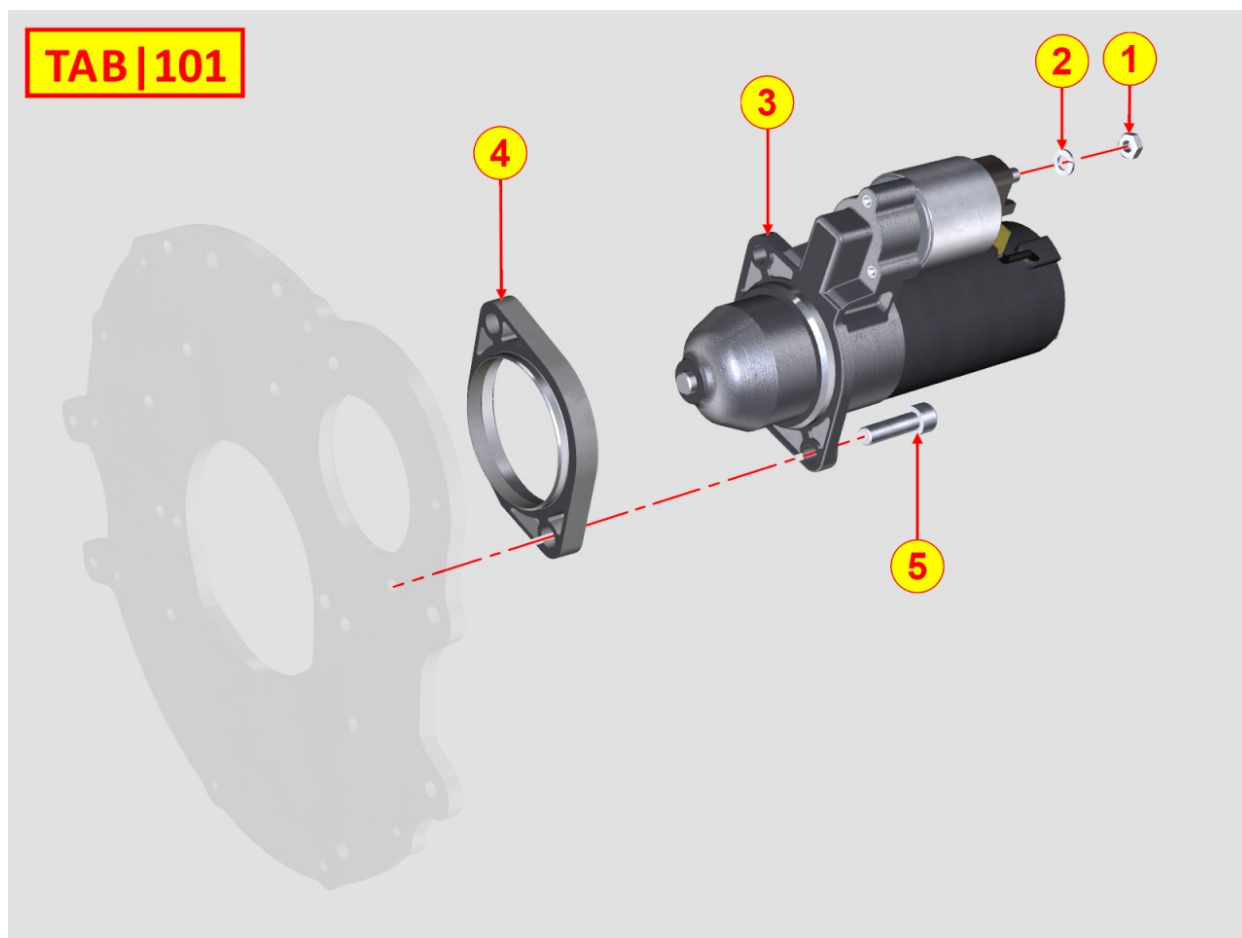

8101320070 - STARTING MOTOR

Pos	Kit	Included In	Code	Description	Qty	Old Code	Tech. Info
1			ED0032400200-S	NUT	1		
2			ED0075650070-S	WASHER	1		
3			ED0058402240-S	STARTING MOTOR	1		
4			ED0038100240-S	FLANGE	1		
5			ED0097300460-S	ALLEN SCREW	2