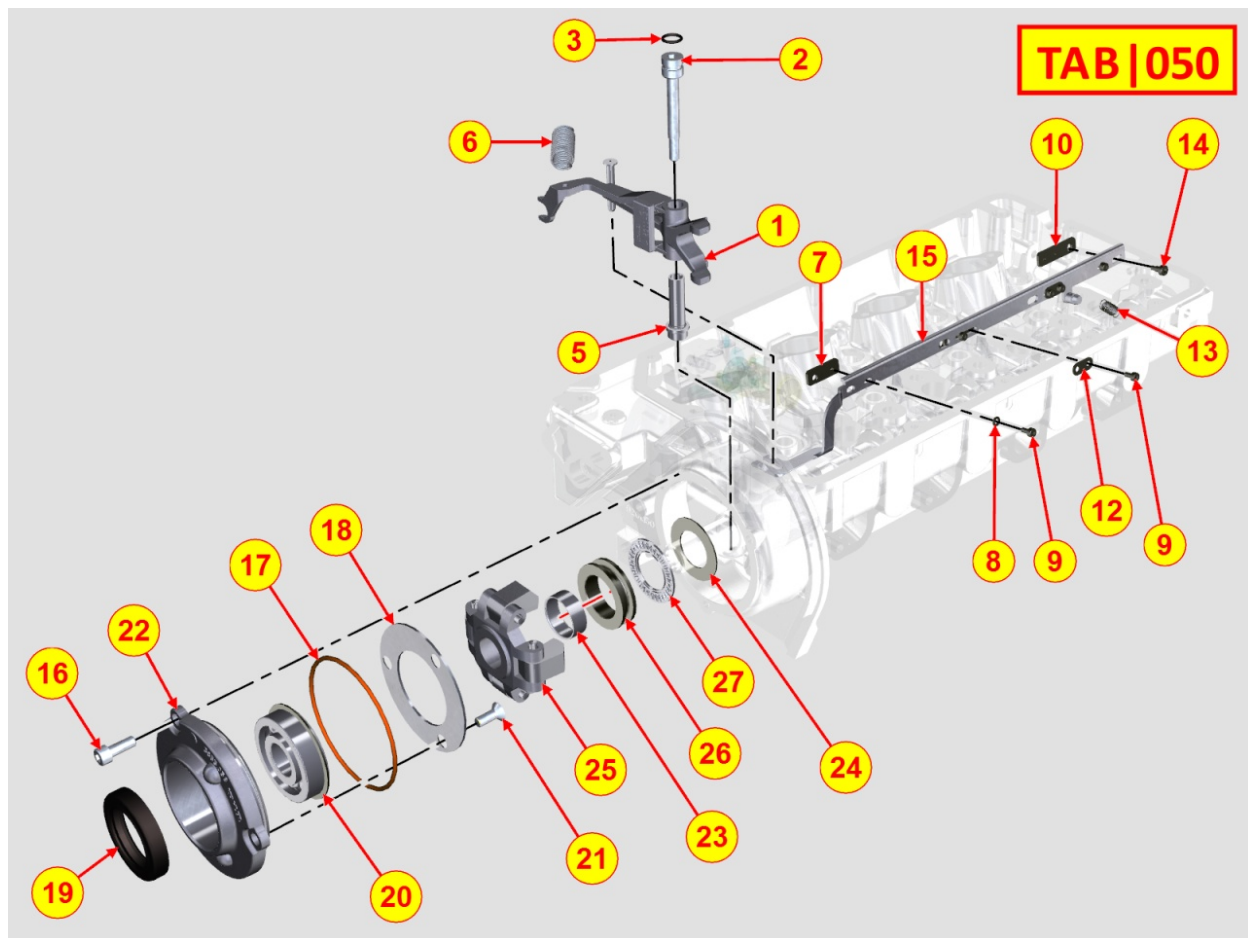

8050320650 - SPEED GOVERNOR

Pos	Kit	Included In	Code	Description	Qty	Old Code	Tech. Info
1	B		ED0048963600-S	ASSEMBLY	1		⚠
2		(B)	ED0061101010-S	PIN	1		⚠
3		(B)	ED0012000370-S	O-RING	1		
4		(B)		POS. 1	1		
5		(B)	ED0019540200-S	BUSHING	1		⚠
6			ED0056552100-S	SPRING	1		⚠
7		(D) (E)	ED0063200710-S	PLATE	1		⚠
8		(D)	ED0076260370-S	WASHER	2/4/6		
9		(D)	ED0097320960-S	ALLEN SCREW	6		
10		(D) (E)	KDISC.		3	ED0063200730-S	
12		(D)	KDISC.		2	ED0062751270-S	
13			ED0056552570-S	SPRING	1		⚠
14			ED0098652020-S	SPECIAL SCREW FOR PUMP RACK	4		
15	E		ED0013801020-S	ROD	1		⚠
16			ED0097300100-S	ALLEN SCREW	3		
17		(A)	ED0012020370-S	O-RING	1		
18		(A)	ED0062751660-S	PLATE	1		
19		(A)	ED0012133030-S	SEAL RING	1		
20		(A)	ED0030010660-S	BEARING	1		
21			ED0098001620-S	FLARING SCREW	3		
22	A		ED0026902940-S	COVER	1		
23		(C)	ED0015850850-S	BUSHING	1		
24			ED0073520630-S	THRUST WASHER	1		
25			ED0088050480-S	SUPPORT	1		
26	C		ED0054012500-S	SLEEVE	1