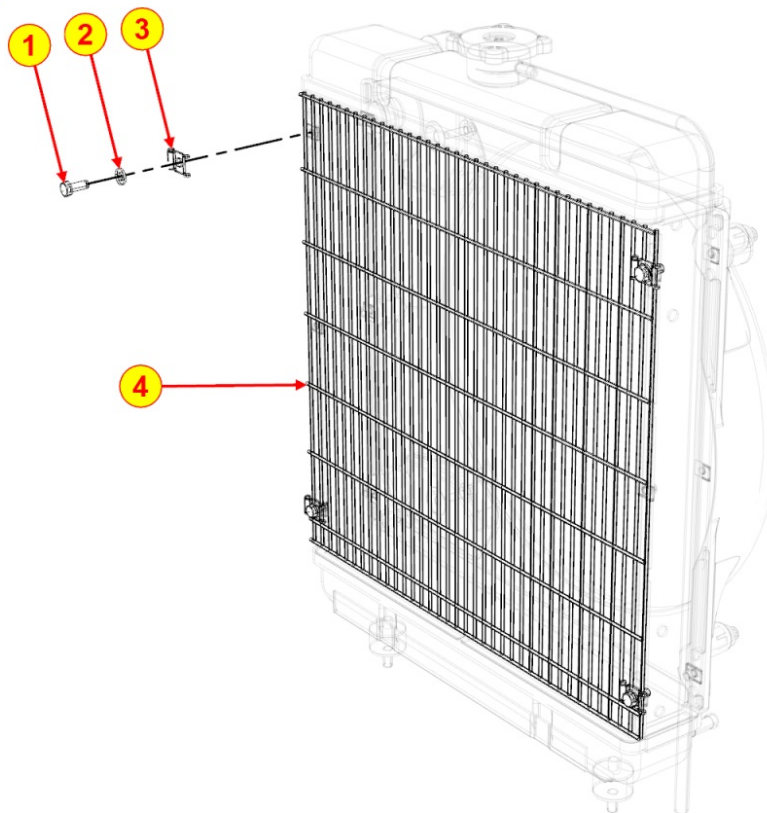

8174320010 - WATER COOLER GUARD

TAB | 174

Pos	Kit	Included In	Code	Description	Qty	Old Code	Tech. Info
1			ED0017600050-S	BOLT	4		
2			ED0051111140-S	RETAINER PLATE	4		
3			ED0069273030-S	GUARD	1		
4			ED0076250080-S	WASHER	4