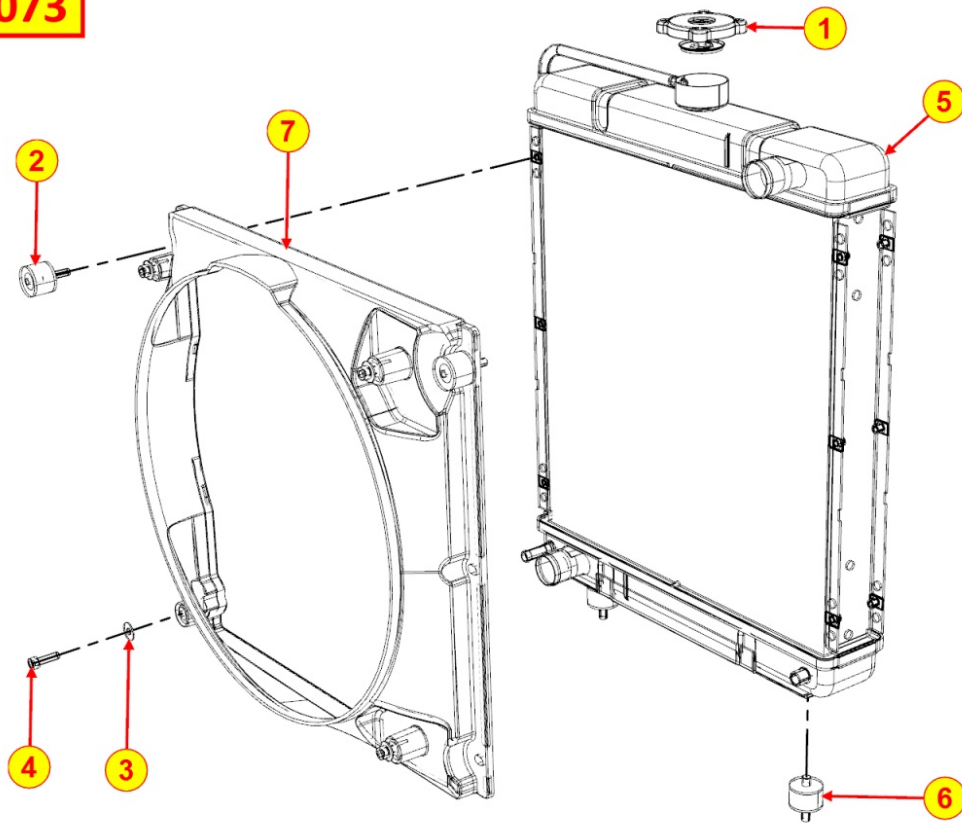

8073320580 - COOLANT RADIATOR

TAB | 073

Pos	Kit	Included In	Code	Description	Qty	Old Code	Tech. Info
1		(A) (B)	ED0090001840-S	CAP	1		
2			ED0086361540-S	SILENT BLOCK	2		
3			ED0076250700-S	WASHER	8		
4			ED0097300120-S	ALLEN SCREW	4		
5	A		ED0073502700-S	RADIATOR	1		
6		(B)	ED0086361450-S	SILENT BLOCK	2		
7			ED0025697500-S	SHROUD	1