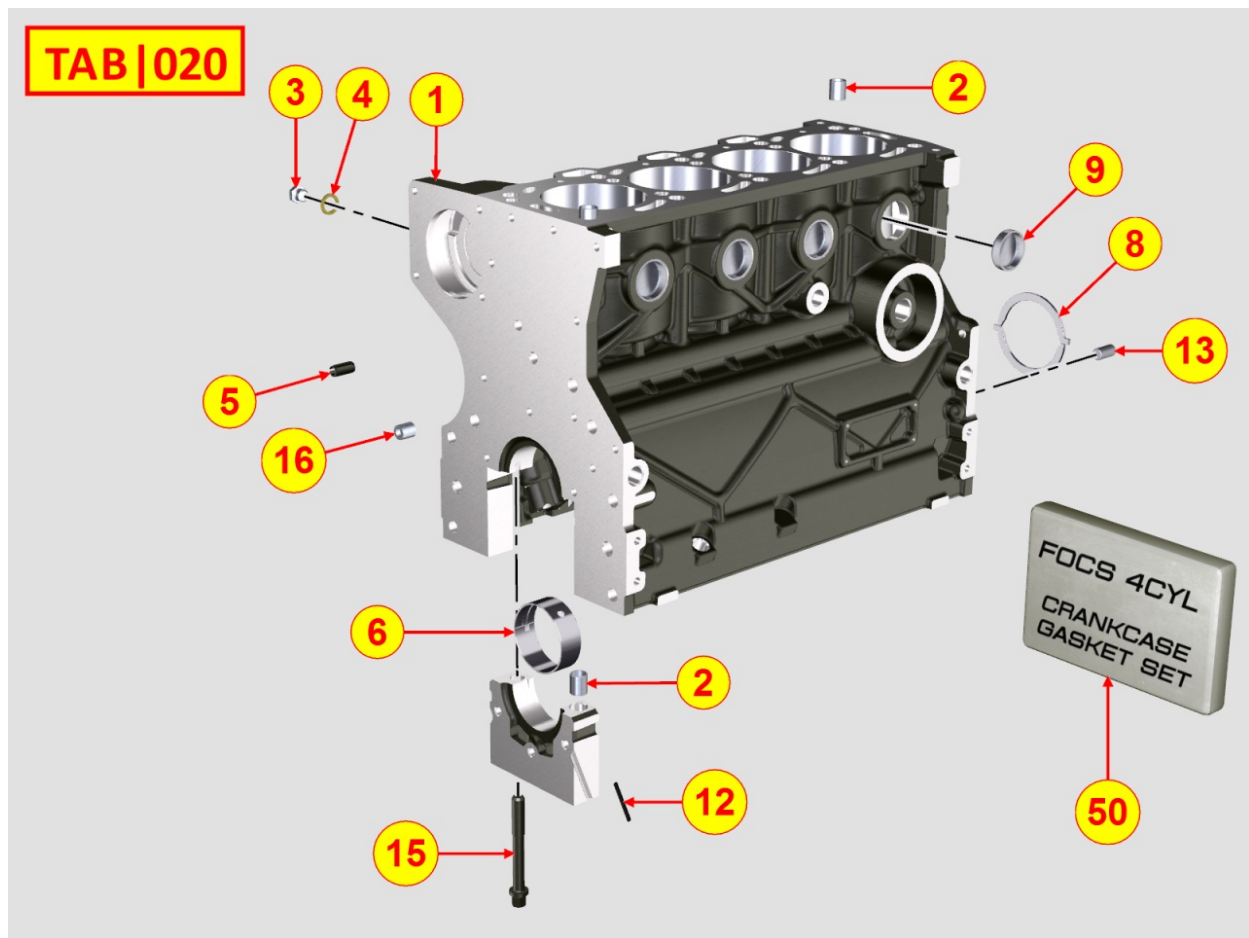

8020320120 - CRANKCASE

Pos	Kit	Included In	Code	Description	Qty	Old Code	Tech. Info
1	A		KDISC.		1	ED0015109150-S	
2		(A)	ED0019701400-S	BUSHING	2		▲
3			ED0089650480-S	CAP	1		
4			ED0046700600-S	COPPER WASHER	1		▲
5			ED0084301050-S	ELASTIC DOWEL PIN 8X16 DIN 1481	1		
6			ED0016111930-S	SUPP.BEARING STD.	3/4/5		▲
6			ED0016111940-S	BEARING -0,25	3/4/5		▲
6			ED0016111950-S	BEARING -0,50	3/4/5		▲
8			ED0012571580-S	ANELLO SPALLAMENTO STD 1404	2		▲
8			ED0012571590-S	THRUST BEARING +0.1	2		▲
8			ED0012571600-S	THRUST BEARING +0.2	2		▲
9		(A)	ED0089900220-S	CAP	6		▲
12		(A)	ED0044000540-S	GASKET	4		▲
13			ED0084001080-S	PIN	2		
15		(A)	ED0098201200-S	SCREW	10		
16		(A)	ED0090801820-S	CAP	1