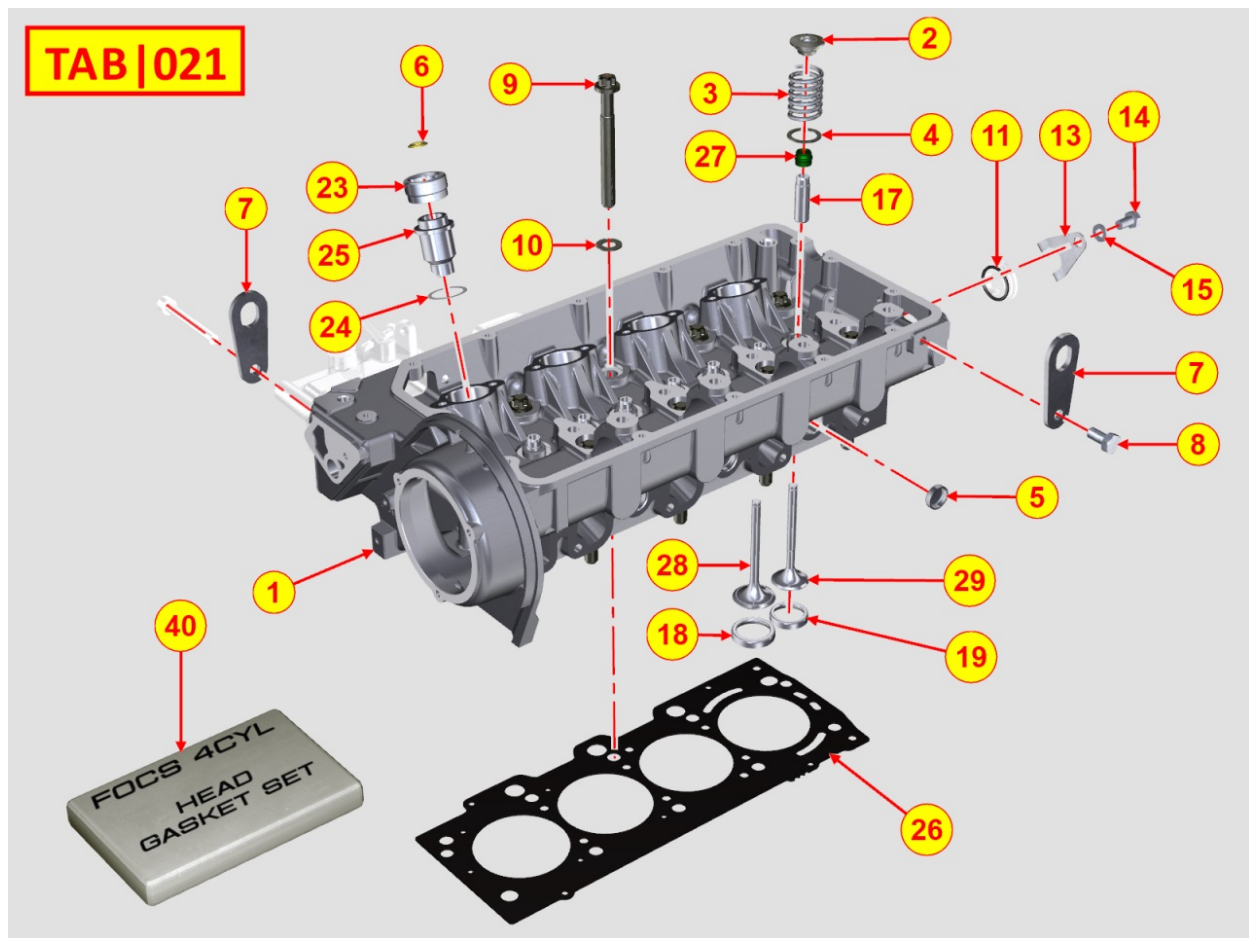

8021320220 - CYLINDER HEAD

Pos	Kit	Included In	Code	Description	Qty	Old Code	Tech. Info
1	B		ED0092007050-S	CYLINDER HEAD	1		
2		(B)		803632...0	4/6/8*		
3		(B)		803632...0	4/6/8*		
4		(B)		803632...0	4/6/8*		
5		(A) (B)	ED0089900470-S	CAP	6		
7			ED0085459390-S	BRACKET	2		
8			ED0017700020-S	BOLT	1		
9			ED0098202220-S	SCREW	10		
10			ED0076251300-S	WASHER	10		
11		(B)	ED0012000810-S	O-RING	1		
12				807932...0	1		
13		(B)	ED0055700190-S	SPRING	1		
14		(B)	ED0017701270-S	BOLT	1		
15		(B)	ED0076250100-S	WASHER	1		
17		(A) (B)	ED0048452000-S	VALVE GUIDE	8		
18		(A) (B)	ED0080001970-S	VALVE SEAT INLET	4		
19		(A) (B)	ED0080002110-S	VALVE SEAT EXHAUST	4		
23			ED0041300960-S	RING NUT	4		
24			ED0035275170-S	SPACER	12		
25			ED0067250700-S	COMBUSTION PRECHAMBER	4		
26			ED0047300130-S	HEAD GASKET 1404 TH.1,43 STEEL	0	ED0047306940-S	
26			ED0047300160-S	HEAD GASKET 1404 TH.1,53 STEEL	1	ED0047306950-S	
26			ED0047300190-S	GUAR.TESTA 1404 SP.1,63 METAL	0	ED0047306960-S	
27		(B)		803632...0	4/6/8*		
28		(B)		803632...0	2/3/4*		
29		(B)		803632...0	2/3/4*