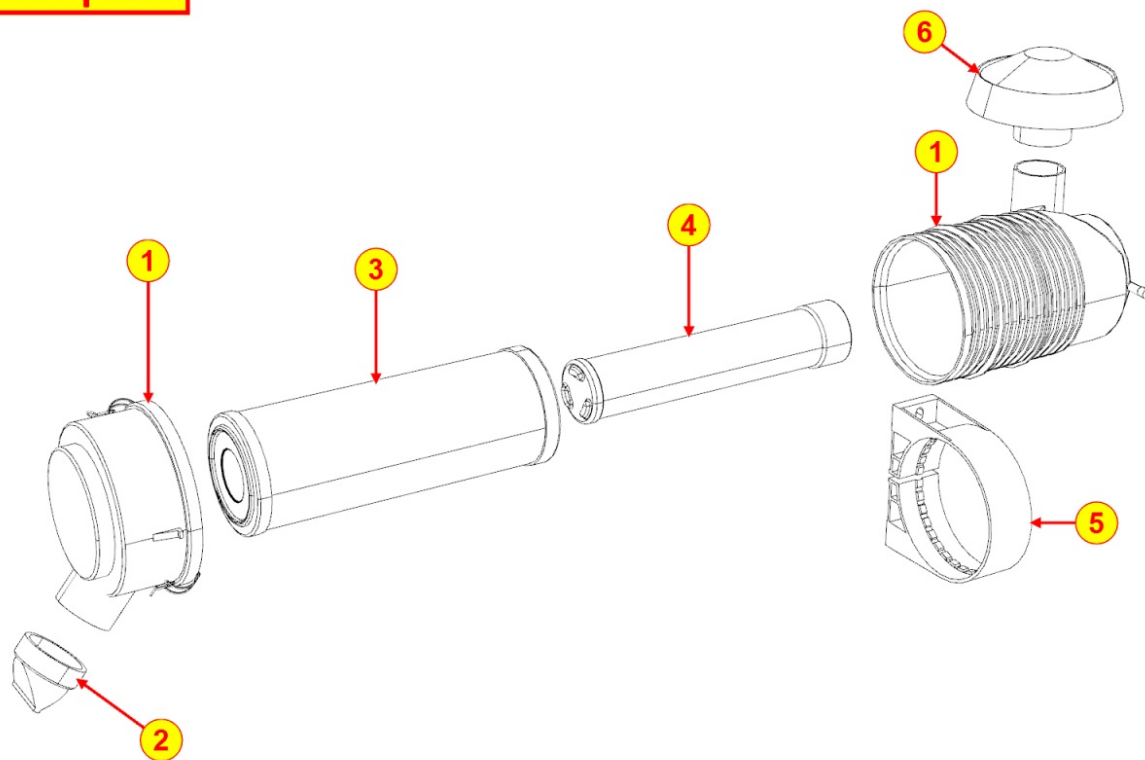

8081320250 - AIR FILTER

TAB | 081

Pos	Kit	Included In	Code	Description	Qty	Old Code	Tech. Info
1	A		ED0037004550-S	AIR FILTER	1		
2		(A)	ED0064910310-S	GROMMET	1		
3		(A)	ED0021751240-S	AIR CLEANER FILTER 5"	1		
4		(A)	ED0021751250-S	AIR SAFETY CARTRIDGE 5"	1		
5			ED0085455660-S	BRACKET	1		
6			ED0021360530-S	CAP	1