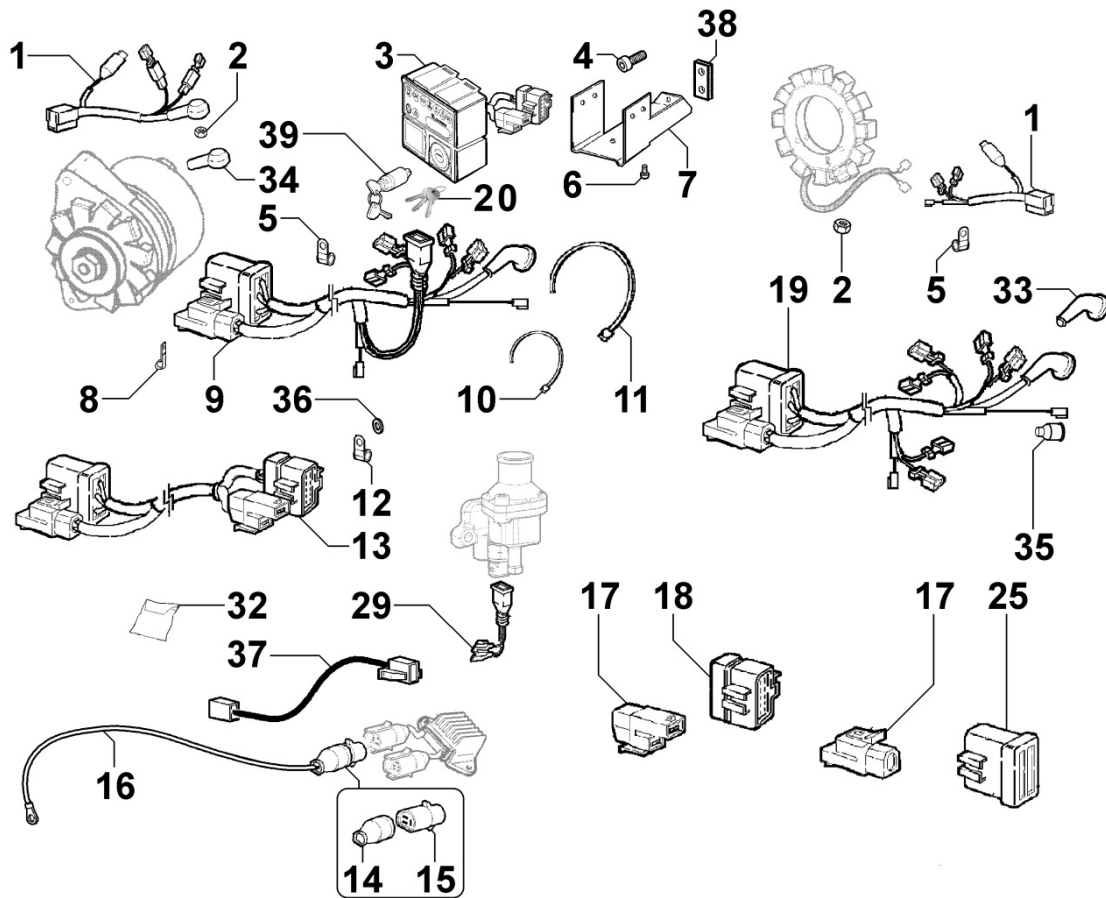

8103320800 - CONTROL PANEL / ENGINE WIRES

Pos	Kit	Included In	Code	Description	Qty	Old Code	Tech. Info
1			ED0021861430-S	CABLE	1		
2			ED0032400080-S	NUT	1		
3	A		ED0072455000-S	PANEL	1	ED0072454530-S	
5			ED0036170880-S	CLAMP	3		
8			ED0036171470-S	CLAMP	1		
9			ED0021862730-S	CABLE	1		⚠
11			ED0024711110-S	CABLE TIE	1		
12			ED0036170890-S	CLAMP	1		
13			ED0021862750-S	CABLE	1		⚠
17		(C)	ED0015571220-S	JUNCTION BLOCK	1		
18		(C)	ED0015571190-S	JUNCTION BLOCK	1		
25			ED0015571180-S	JUNCTION BLOCK	1		
33		(B)	ED0064910050-S	GROMMET	1		
35		(B)	ED0064910130-S	GROMMET	1		
36			ED0076250200-S	WASHER	1