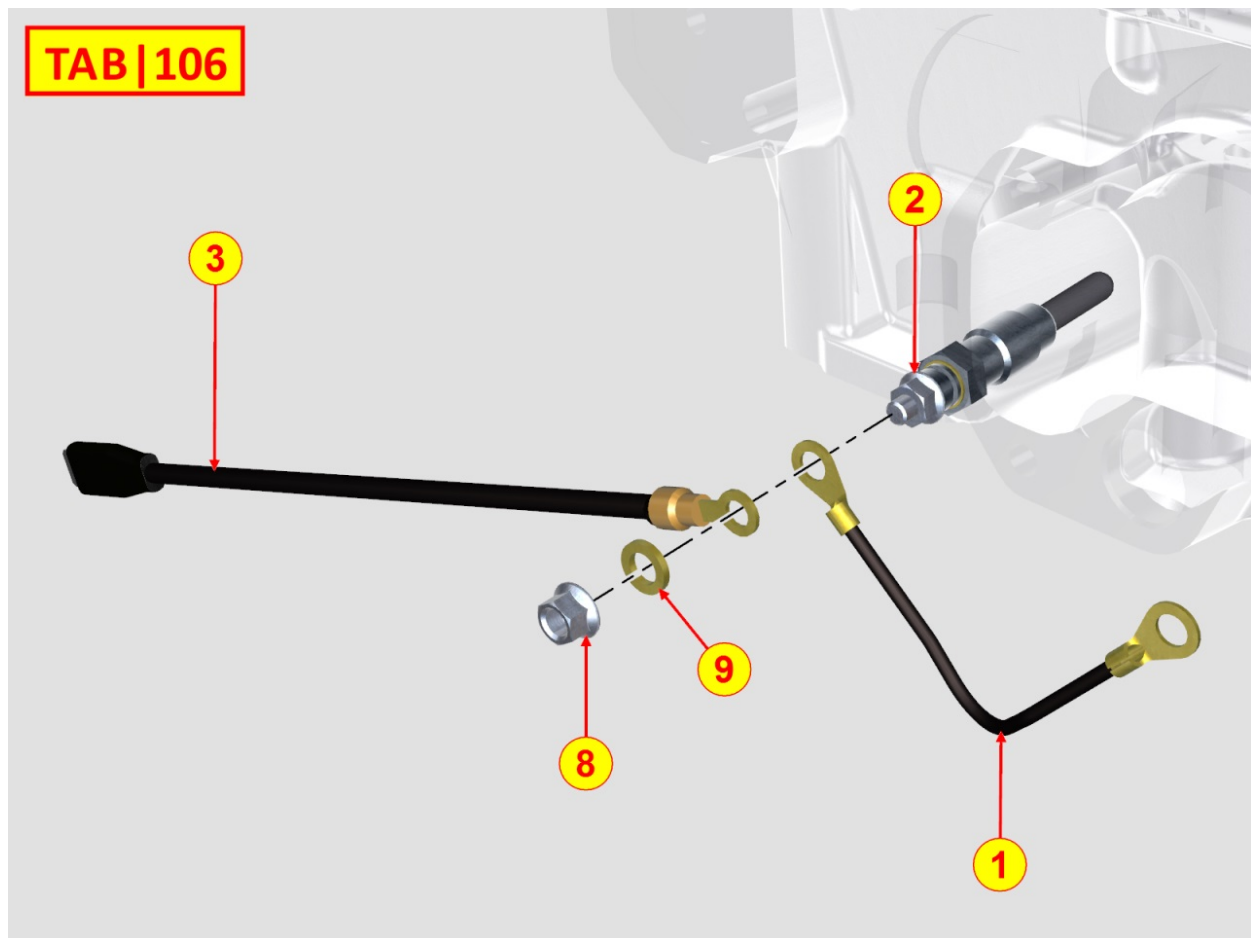

8106320030 - GLOW PLUGS / PRE-HEATING RELAY

Pos	Kit	Included In	Code	Description	Qty	Old Code	Tech. Info
1			ED0021855480-S	CABLE	3		
2	A		ED0021000890-S	GLOW PLUG	4	ED0021000980-S	
3			ED0021858670-S	CABLE	1		
8		(A)	ED0032400040-S	NUT	4	ED0032400050-S	
9		(A)	ED0076260660-S	WASHER	4