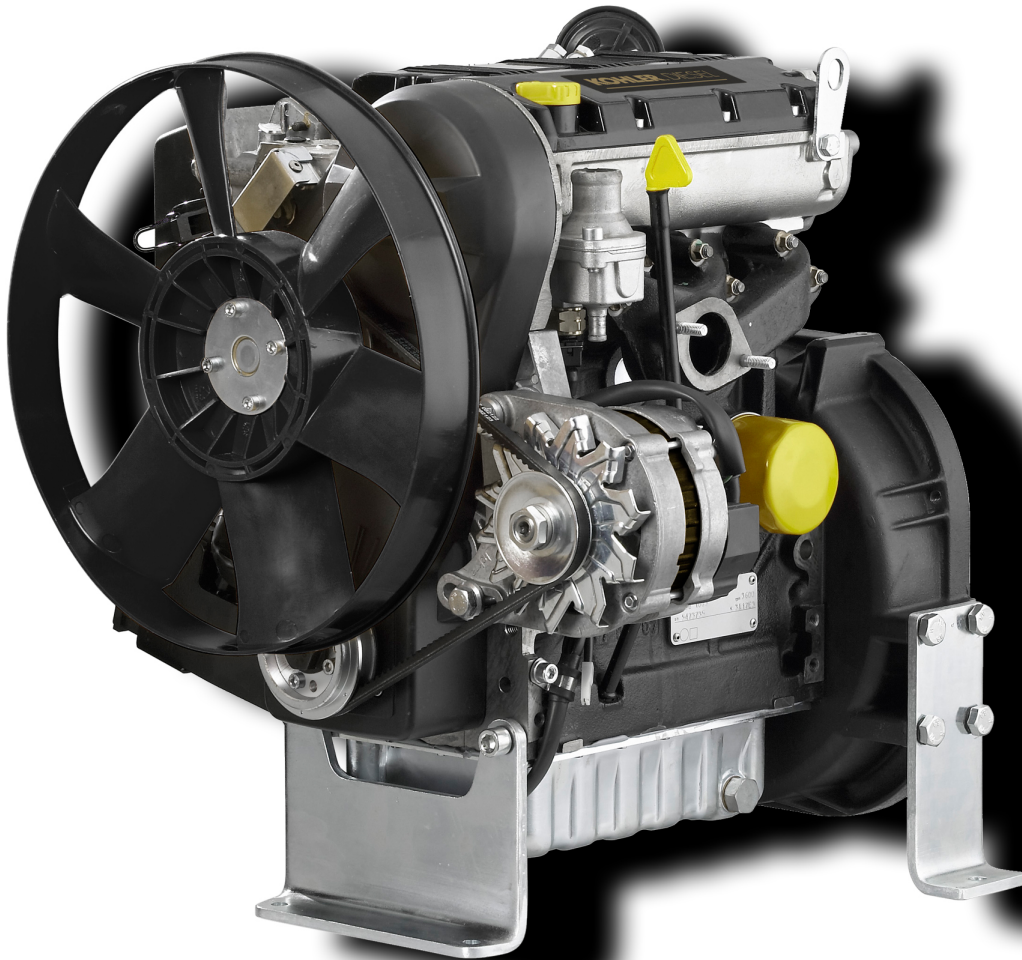

ED3F94C2

Spare Parts Catalogue

LDW1404

Update Date 14/03/2021

Print Date 07/04/2021

Tavola ricambi

Index	Description
8010320080	CRANKSHAFT
8011320090	PISTON / CONNECTING ROD
8012320050	FLYWHEEL
8014320320	PULLEYS / BELT
8020320120	CRANKCASE
8021320220	CYLINDER HEAD
8022320040	HEAD COVER
8023320030	FLYWHEEL SIDE SUPPORT
8025320040	ENGINE MOUNTS
8030320040	INJECTION SYSTEM
8035320520	CAMSHAFT
8036320100	ROCKER ARMS / VALVES
8038320020	TIMING SYSTEM
8040320050	OIL PUMP
8041320320	OIL PAN
8042320030	OIL FILTER
8043320310	OIL DIPSTICK
8045320020	BREATHER SYSTEM
8047320150	OIL COOLER
8050320650	SPEED GOVERNOR
8051320410	CONTROLS
8052320080	ELECTROVALVE
8061320740	FUEL FILTER
8062320180	FUEL FEED PUMP
8064320990	FUEL LINES
8067320330	FIXING FOR COOLANT RADIATOR
8068320370	COOLANT HOSES
8071320100	COOLING FAN
8073320580	COOLANT RADIATOR
8074320290	THERMOSTAT UNIT
8075320020	COOLANT INLET FLANGE
8077320020	COOLANT PUMP
8079320040	FITTING FOR CAB HEATING
8080320230	AIR INLET MANIFOLD / AIR FILTER
8081320250	AIR FILTER
8082320190	AIR INLET ACCESORIES

8010320080 - CRANKSHAFT

Pos	Kit	Included In	Code	Description	Qty	Old Code	Tech. Info
1	A		ED0010510330-S	CRANKSHAFT	1		
2		(A)	ED0084300040-S	TAPER PIN 3X12 DIN 1481	1		
3		(A)	ED0022801190-S	KEY	1		
4		(A)	ED0090801320-S	CAP	4		
5		(A)	ED0022801500-S	KEY	1		
6		(A)		802032...0	2/3/4/5		
7		(A)		801132...0	2/3/4		
8		(A)		802032...0	2		