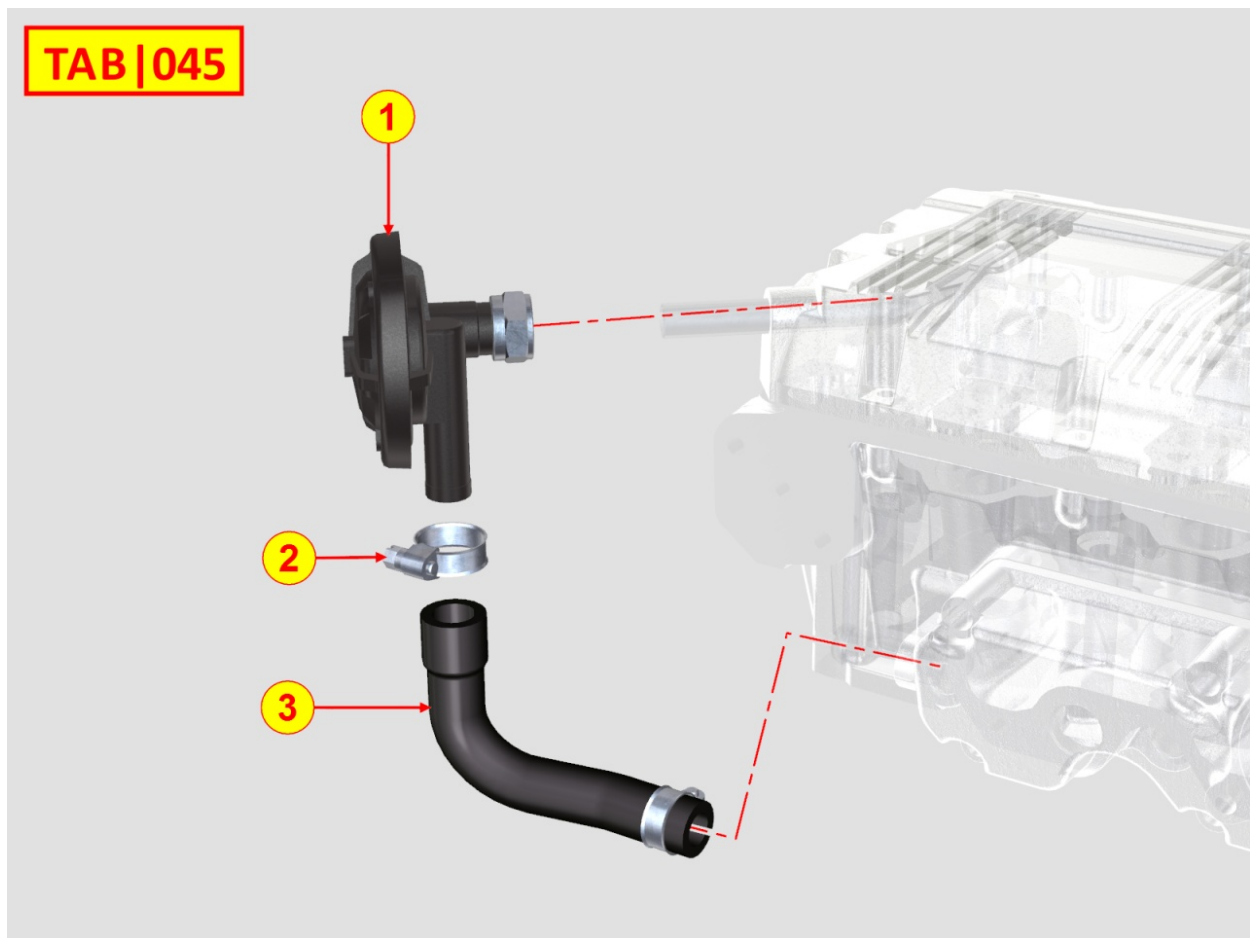

8045320020 - BREATHER SYSTEM

Pos	Kit	Included In	Code	Description	Qty	Old Code	Tech. Info
1			ED0096800340-S	VALVE	1		
2			ED0036301470-S	CLAMP	2		
3			ED0094000980-S	VACUUM HOSE	1