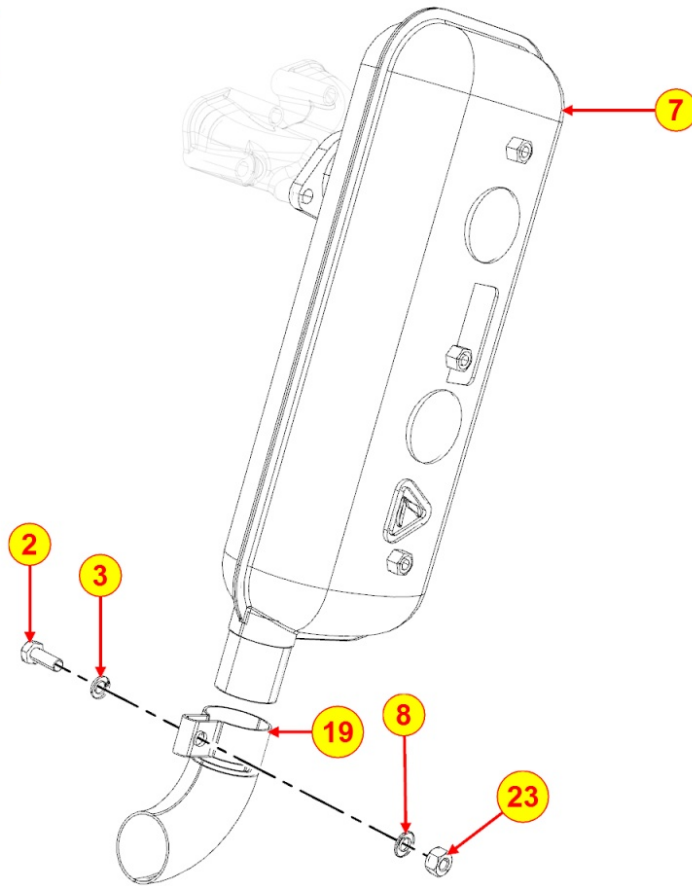

8086320100 - EXHAUST LINE

TAB | 086

Pos	Kit	Included In	Code	Description	Qty	Old Code	Tech. Info
2			ED0017700040-S	BOLT	1		
3			ED0075650070-S	WASHER	1		
7			ED0054602910-S	MUFFLER	1		
8			ED0076250120-S	WASHER	1		
19			ED0091700520-S	PIPE END	1		
23			ED0032400180-S	NUT	1