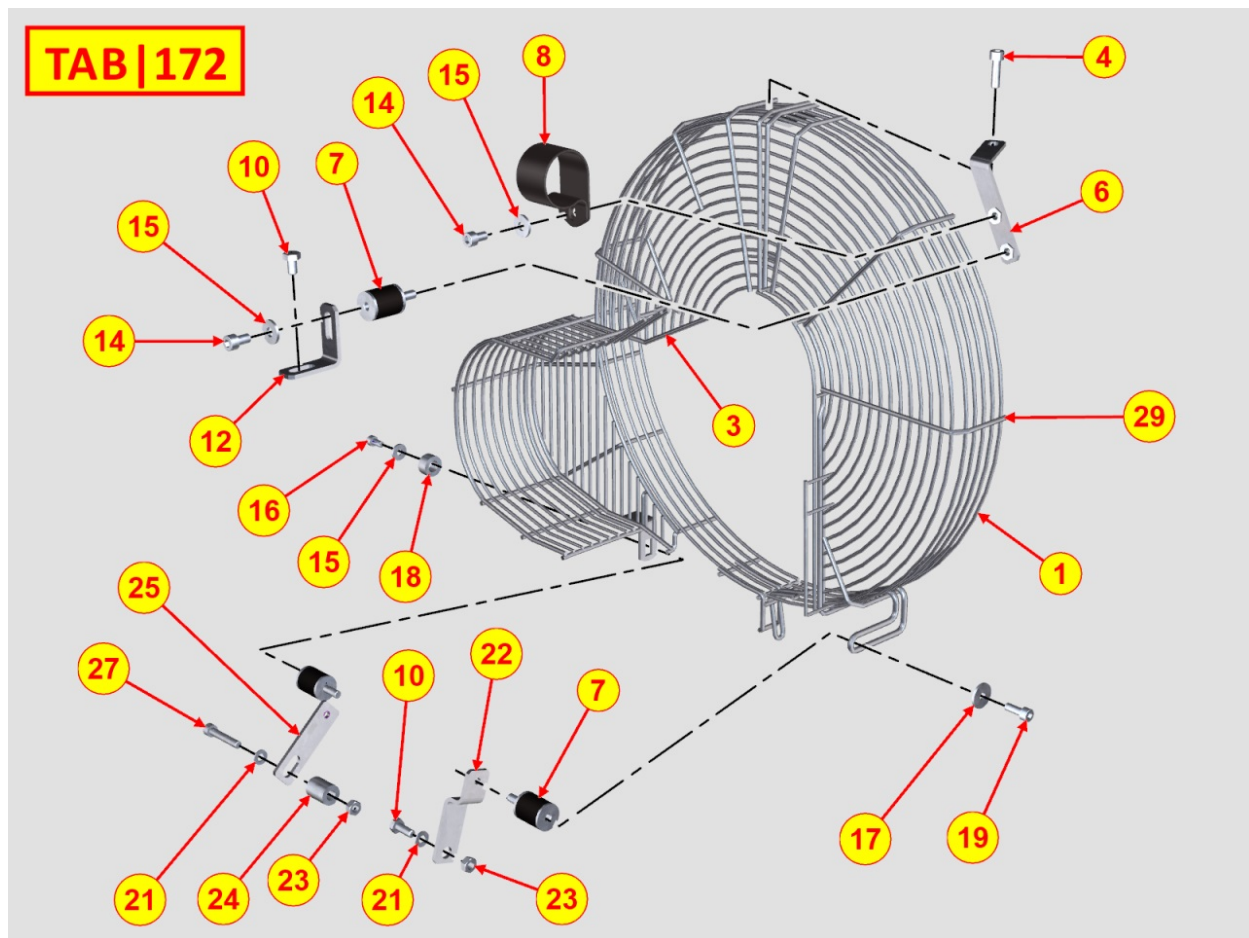

8172320170 - FAN GUARD

Pos	Kit	Included In	Code	Description	Qty	Old Code	Tech. Info
1	A		ED0069274690-S	GUARD	1		⚠
3		(A)	ED0069274170-S	GUARD	1		⚠
4		(A)	ED0097300120-S	ALLEN SCREW	1		
6		(A)	ED0085456390-S	BRACKET	1		
7		(A)	ED0086361550-S	SILENT BLOCK	3		
8			ED0036301550-S	CLAMP	1		
10			ED0017600050-S	BOLT	1		⚠
12		(A)	ED0085456400-S	BRACKET	1		
14		(A)	ED0097300080-S	ALLEN SCREW	2		
15		(A)	ED0076260010-S	WASHER	4		
16			ED0097320840-S	ALLEN SCREW	1		⚠
17			ED0076260510-S	WASHER	1		
18			ED0035260950-S	SPACER	1		
19			ED0097300100-S	ALLEN SCREW	2		
21		(A)	ED0076250070-S	WASHER	2		
22		(A)	ED0062600790-S	PLATE	1		
23			ED0032400080-S	NUT	2		
24			ED0035250920-S	SPACER	1		
25		(A)	ED0062600860-S	PLATE	1		
27			ED0097300160-S	ALLEN SCREW	1		
29		(A)	ED0069274460-S	GUARD	1		⚠