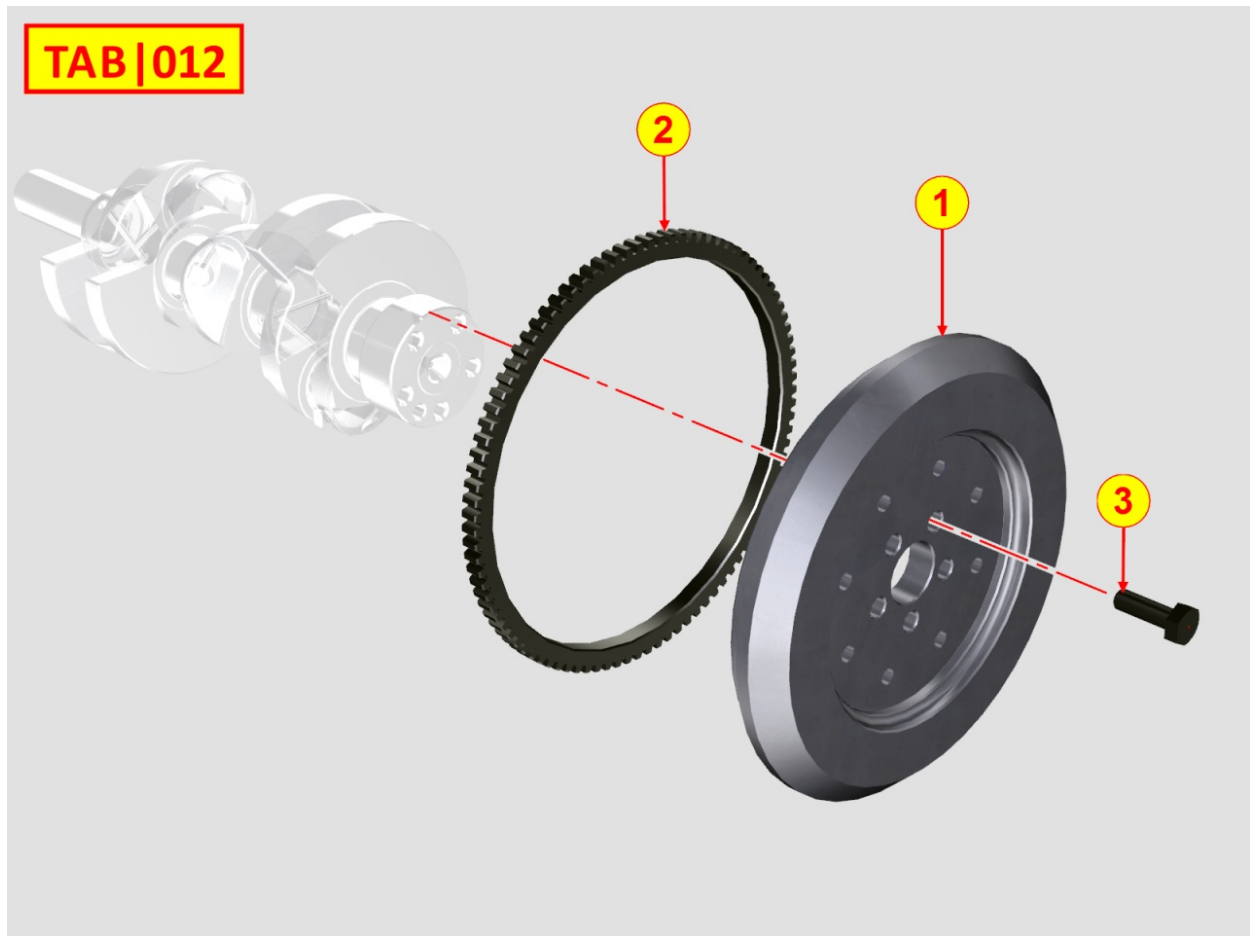

8012320050 - FLYWHEEL

Pos	Kit	Included In	Code	Description	Qty	Old Code	Tech. Info
1	A		ED0098816150-S	FLYWHEEL	1		
2		(A) (B)	ED0028160880-S	RING GEAR	1		
3			ED0017800970-S	BOLT	5