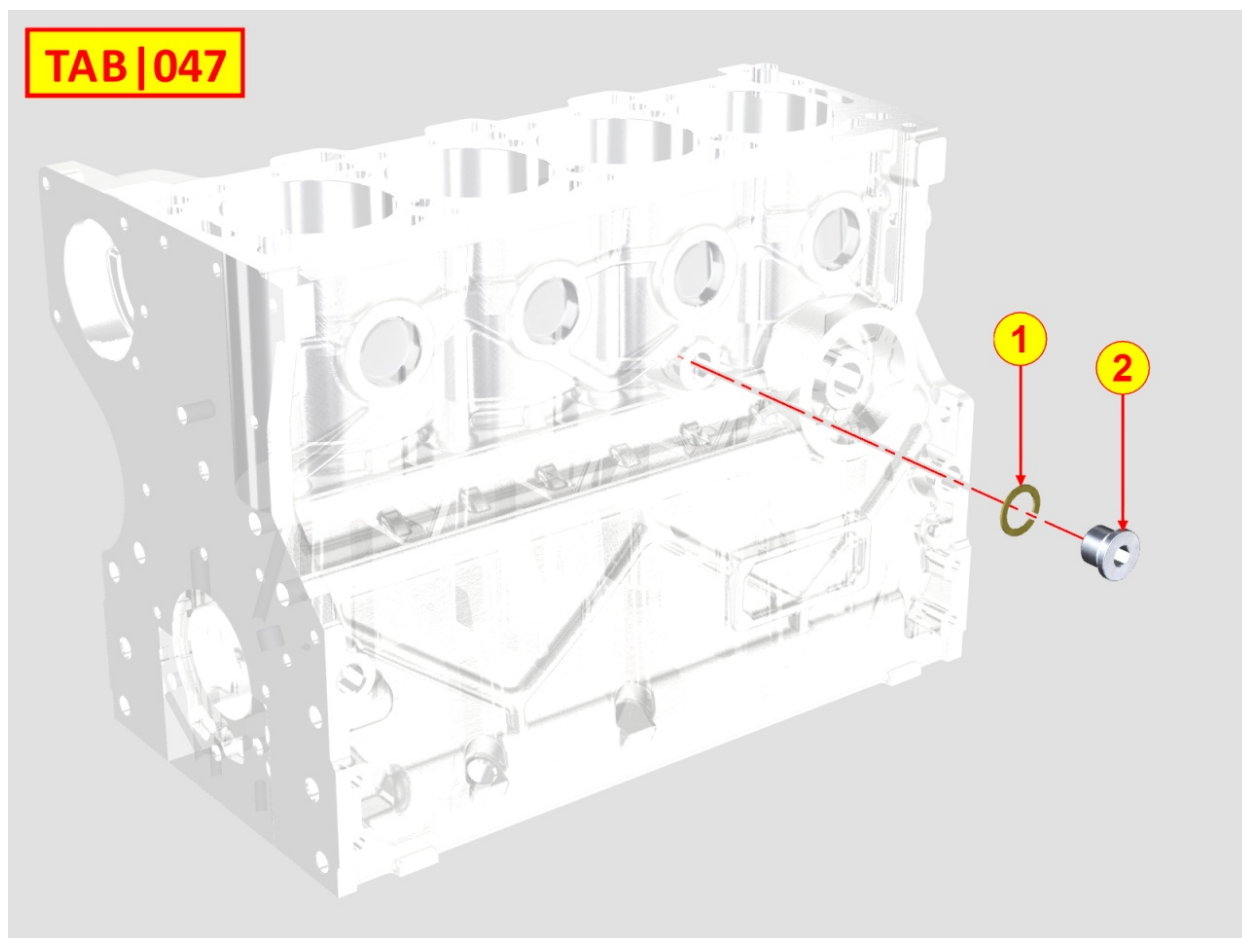

8047320150 - OIL COOLER

Pos	Kit	Included In	Code	Description	Qty	Old Code	Tech. Info
1			ED0046700190-S	COPPER WASHER D22X16.2 1	1		
2			ED0090400310-S	CAP	1