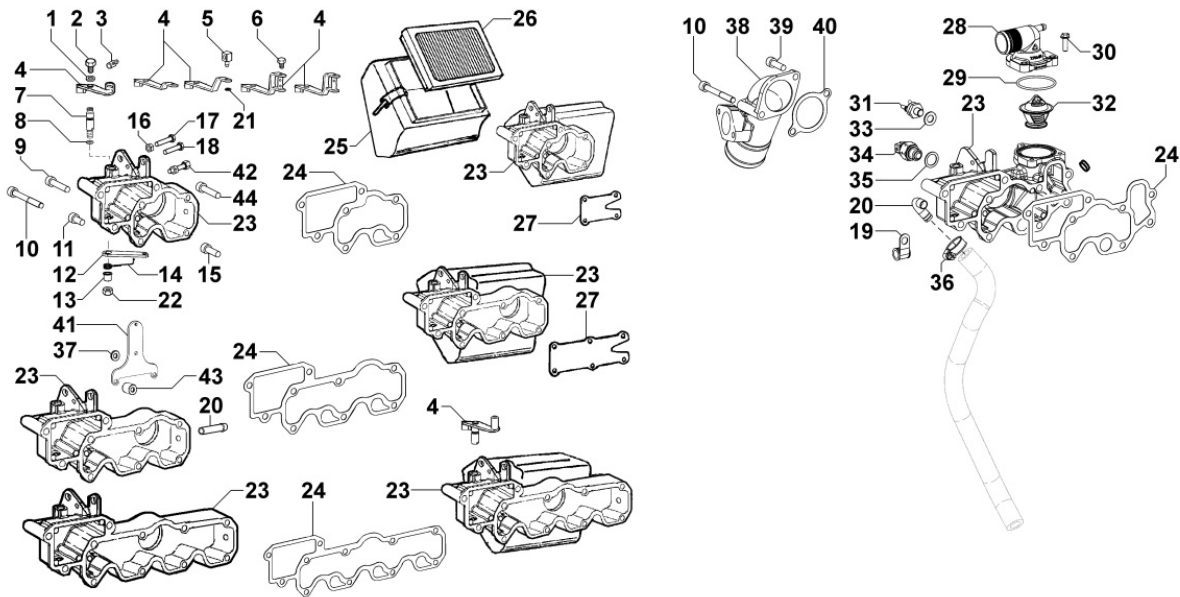

8080320230 - AIR INLET MANIFOLD / AIR FILTER

Pos	Kit	Included In	Code	Description	Qty	Old Code	Tech. Info
3			ED0058301190-S	JUNCTION	1		
4			ED0052013390-S	LEVER	1	ED0052011500-S	
8		(B)	ED0012000520-S	O-RING	1		
9			ED0097300310-S	ALLEN SCREW	1		
10			ED0097300350-S	ALLEN SCREW	1		
11			ED0097320640-S	ALLEN SCREW	4		
12		(B)	ED0052006740-S	LEVER	1		
13		(B)	ED0019570140-S	BUSHING	1		
14		(B)	ED0056600650-S	SPRING	1		
15			ED0097300320-S	ALLEN SCREW	5		
16		(B)	ED0032400080-S	NUT	2		
18		(B)	ED0017600290-S	BOLT	2		
23	B		ED0048966530-S	ASSEMBLY	1	ED0048962360-S	
24			ED0044200820-S	GASKET	1		
30		(B)	ED0017600810-S	BOLT	1