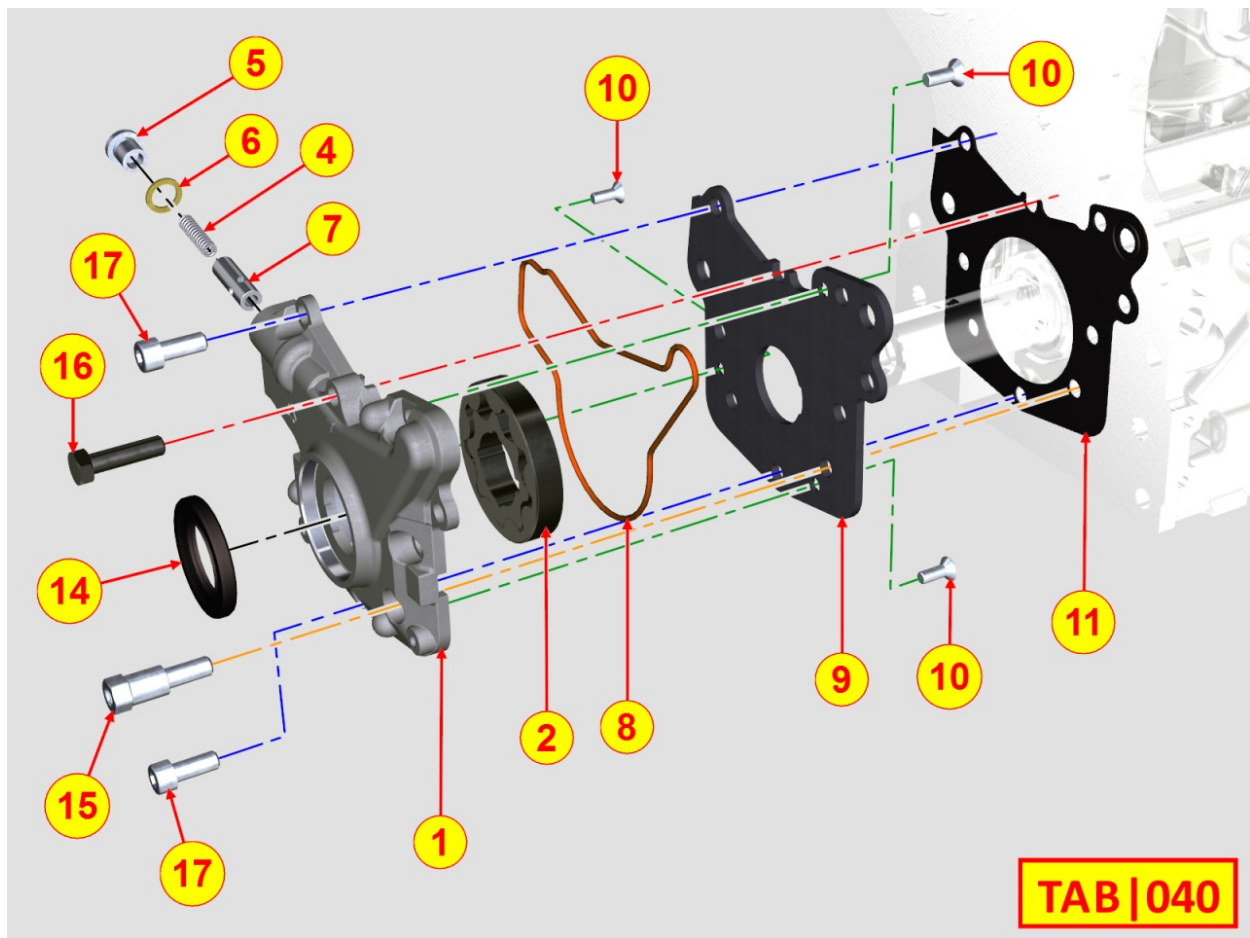

8040320050 - OIL PUMP

Pos	Kit	Included In	Code	Description	Qty	Old Code	Tech. Info
1	A		ED0066051320-S	OIL PUMP	1	ED0066050990-S	
2		(A)		POS. 1			
4		(A)	ED0056250080-S	SPRING	1		
5		(A)	ED0090150050-S	CAP	1		
6		(A)	ED0046700600-S	COPPER WASHER	1		⚠
7		(A)	ED0064950450-S	PLUNGER	1		
8		(A)	ED0012002920-S	O-RING	1		⚠
9		(A)		POS. 1			
10		(A)	ED0098000610-S	FLARING SCREW	1		
11			ED0045802160-S	GASKET	1		
14			ED0012133430-S	SEAL RING	1		⚠
15			ED0098651740-S	SPECIAL SCREW	2		
16			ED0017700070-S	BOLT	1		
17			ED0097320740-S	ALLEN SCREW	6