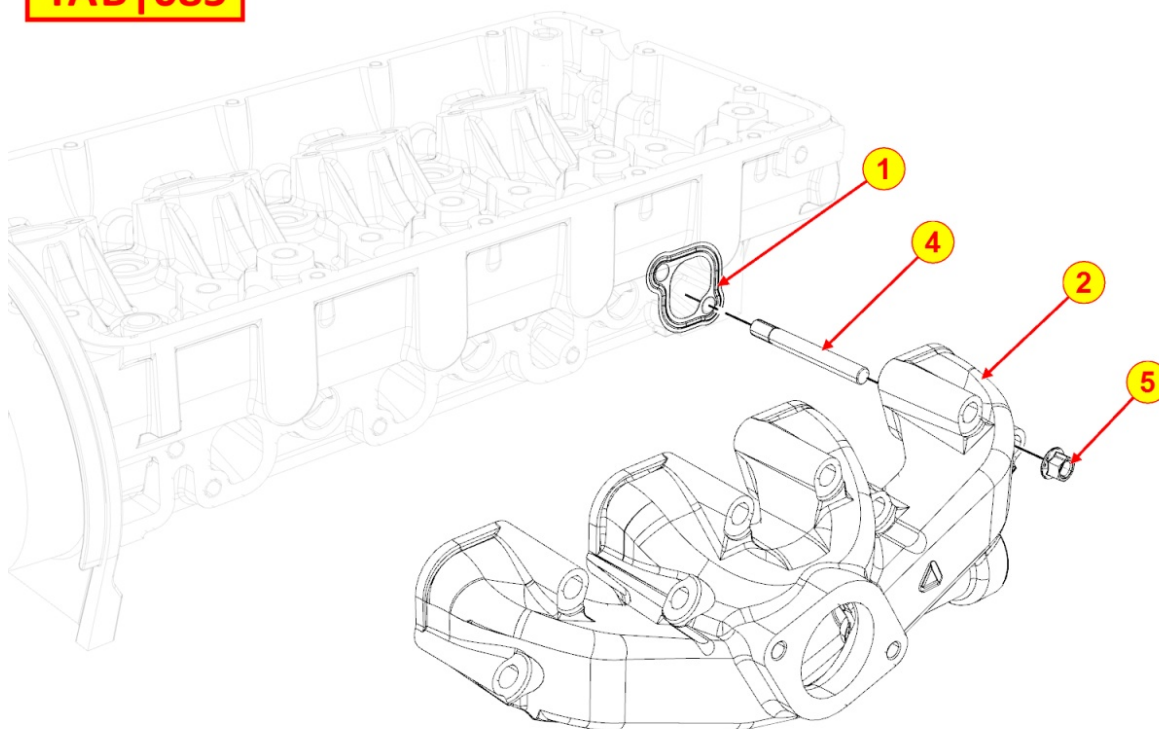

8085320120 - EXHAUST GAS MANIFOLD

TAB | 085

Pos	Kit	Included In	Code	Description	Qty	Old Code	Tech. Info
1			ED0044200700-S	GASKET	5		
2			ED0024862670-S	MANIFOLD	1		
4			ED0067800280-S	STUD	8		
5			ED0032401630-S	NUT	8