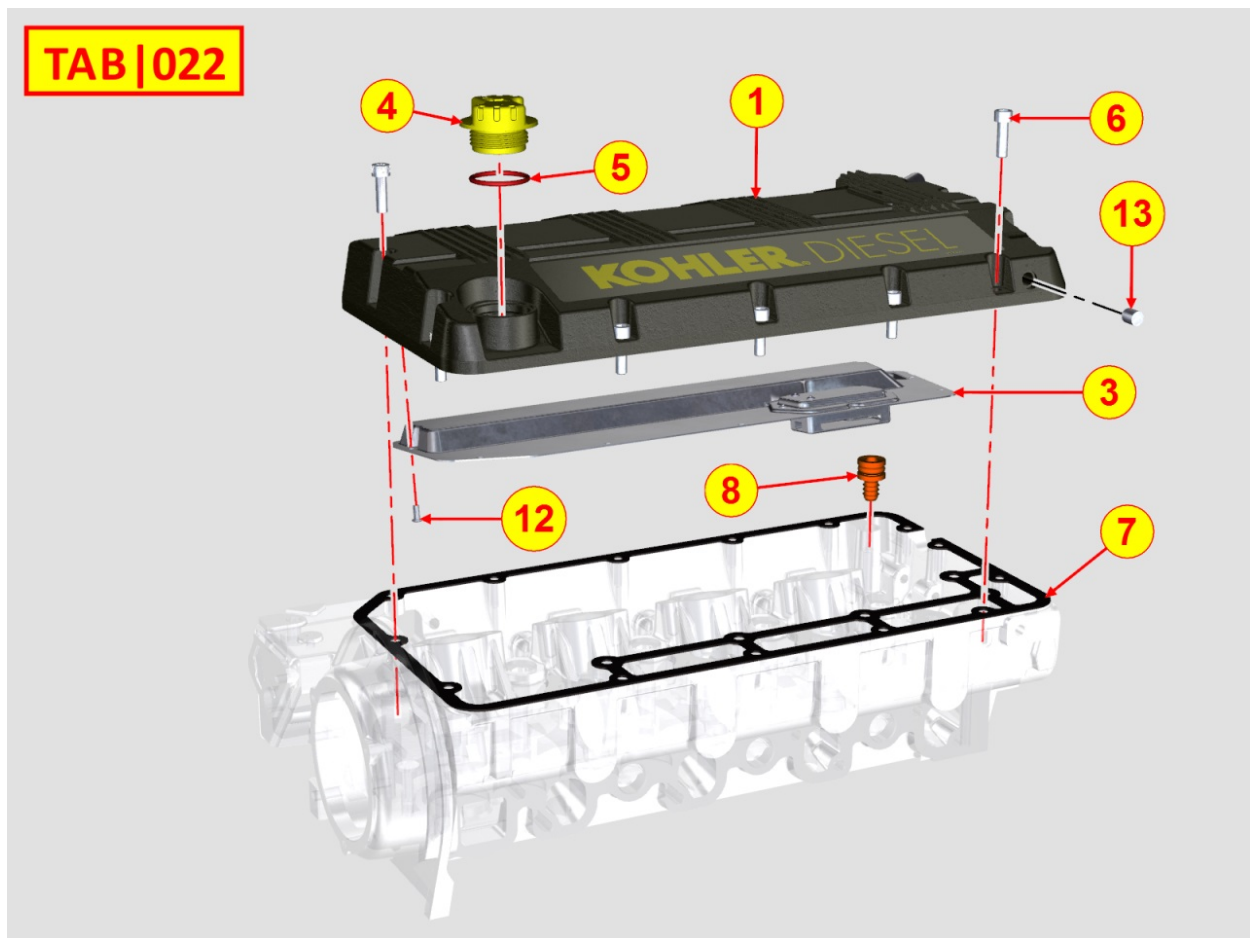

8022320040 - HEAD COVER

Pos	Kit	Included In	Code	Description	Qty	Old Code	Tech. Info
1	(A)		ED0021257480-S	ROCKER ARM COVER	1	ED0021256780-S	
3		(A)	ED0050662650-S	SHROUD	1		
4			ED0090320940-S	FILLER CAP	1		
6			ED0097304160-S	ALLEN SCREW	14		
7			ED0044001010-S	GASKET	1		
8			ED0053651220-S	CONNECTING HOSE	1		
12		(A)	ED0074810540-S	RIVET	13		
13		(A)	ED0090801330-S	CAP	1