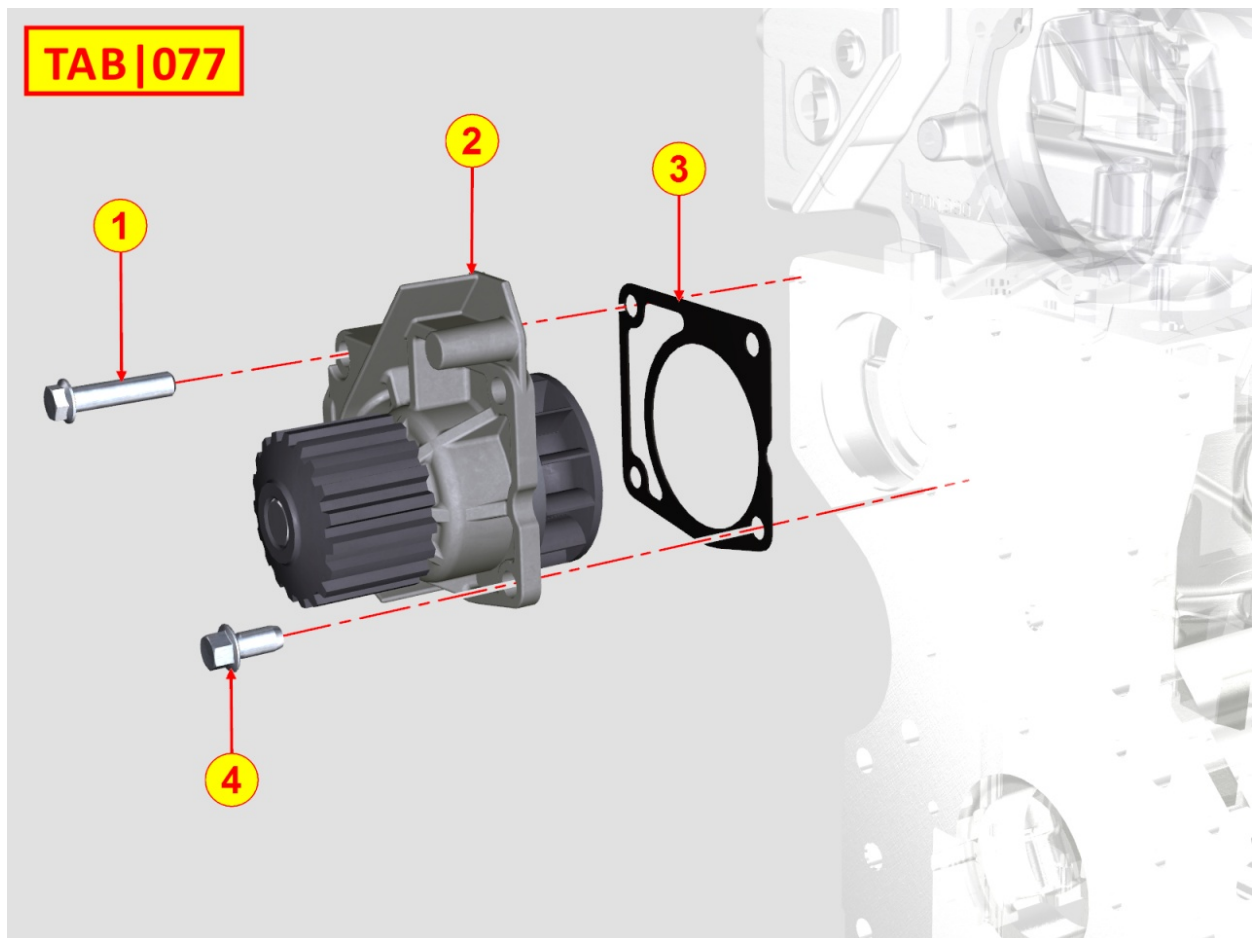

8077320020 - COOLANT PUMP

Pos	Kit	Included In	Code	Description	Qty	Old Code	Tech. Info
1			ED0017701780-S	BOLT	2		
2			ED0065844390-S	WATER PUMP	1		
3			ED0045802150-S	GASKET	1		
4			ED0017701600-S	BOLT	2