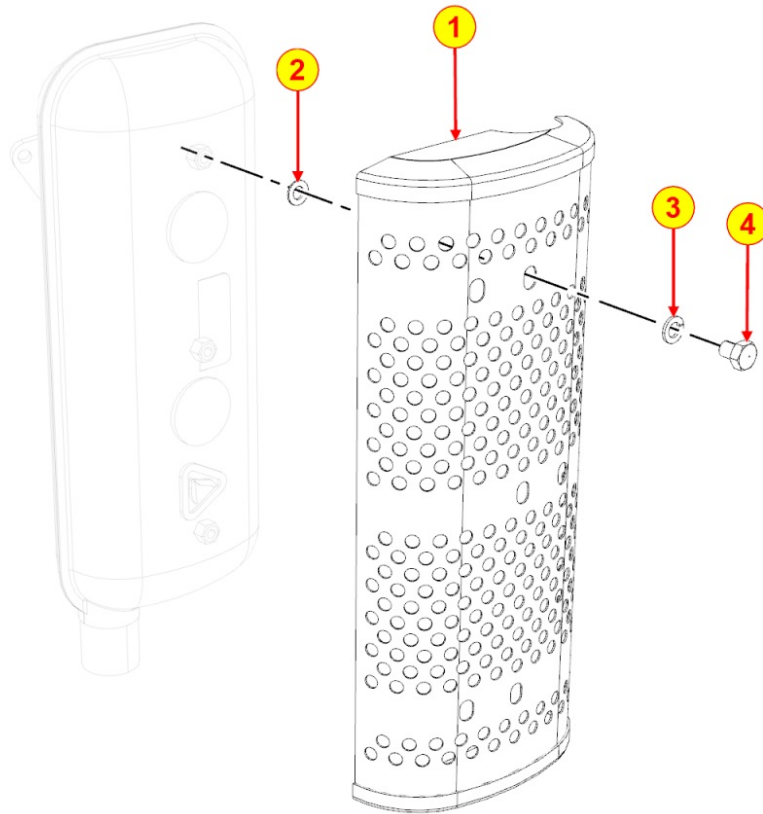

8176320050 - MUFFLER GUARD

TAB | 176

Pos	Kit	Included In	Code	Description	Qty	Old Code	Tech. Info
1			ED0069271720-S	GUARD	1		
2			ED0076250100-S	WASHER	3		
3			ED0075650070-S	WASHER	3		
4			ED0017700420-S	BOLT	3