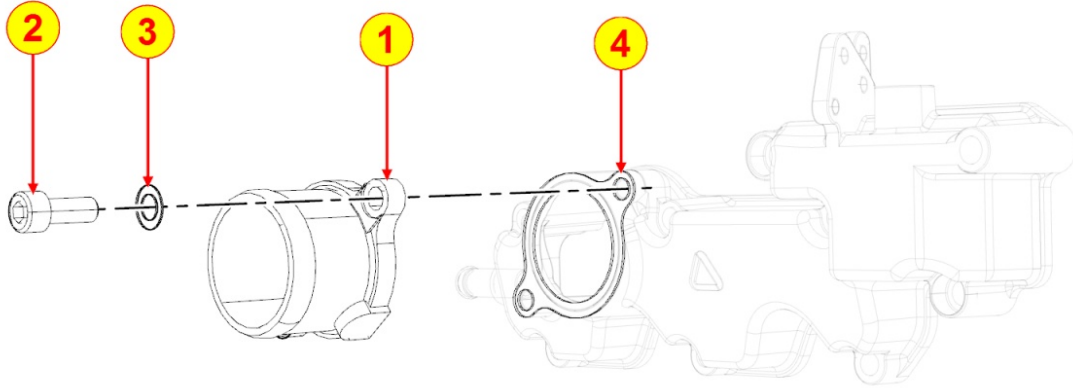

8082320190 - AIR INLET ACCESORIES

TAB | 082

Pos	Kit	Included In	Code	Description	Qty	Old Code	Tech. Info
1			ED0038661040-S	FLANGE	1		
2			ED0097320740-S	ALLEN SCREW	2		
3			ED0075550290-S	WASHER	2		
4			ED0045010810-S	GASKET	1