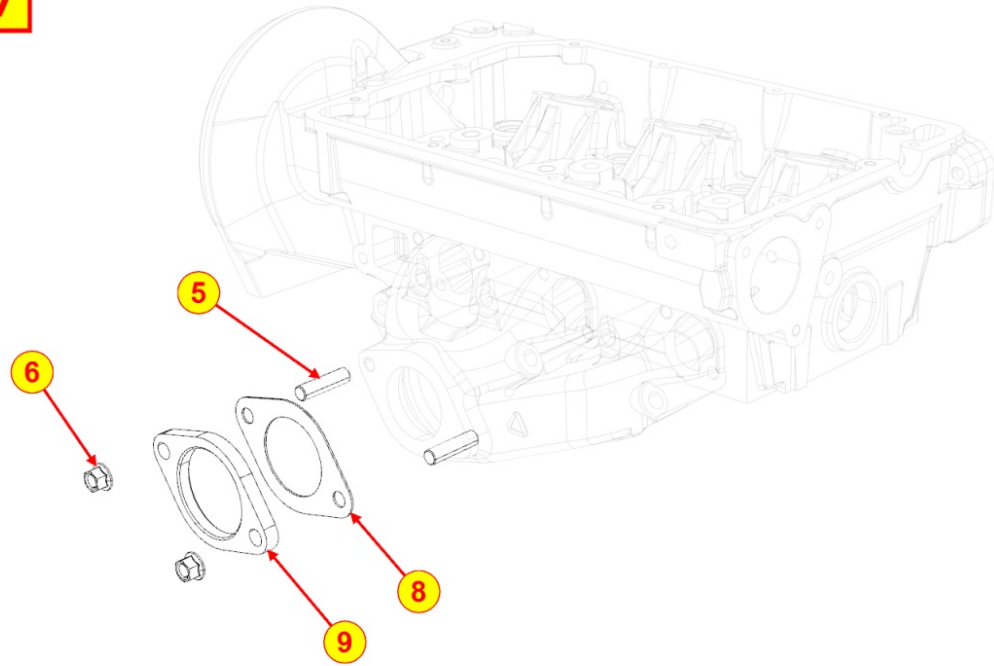

8087320110 - EXHAUST GAS ACCESSORIES

TAB | 087

Pos	Kit	Included In	Code	Description	Qty	Old Code	Tech. Info
5			ED0067801710-S	STUD	2		
6			ED0032401630-S	NUT	2		
8			ED0045011180-S	GASKET	1		
9			ED0038150130-S	FLANGE	1