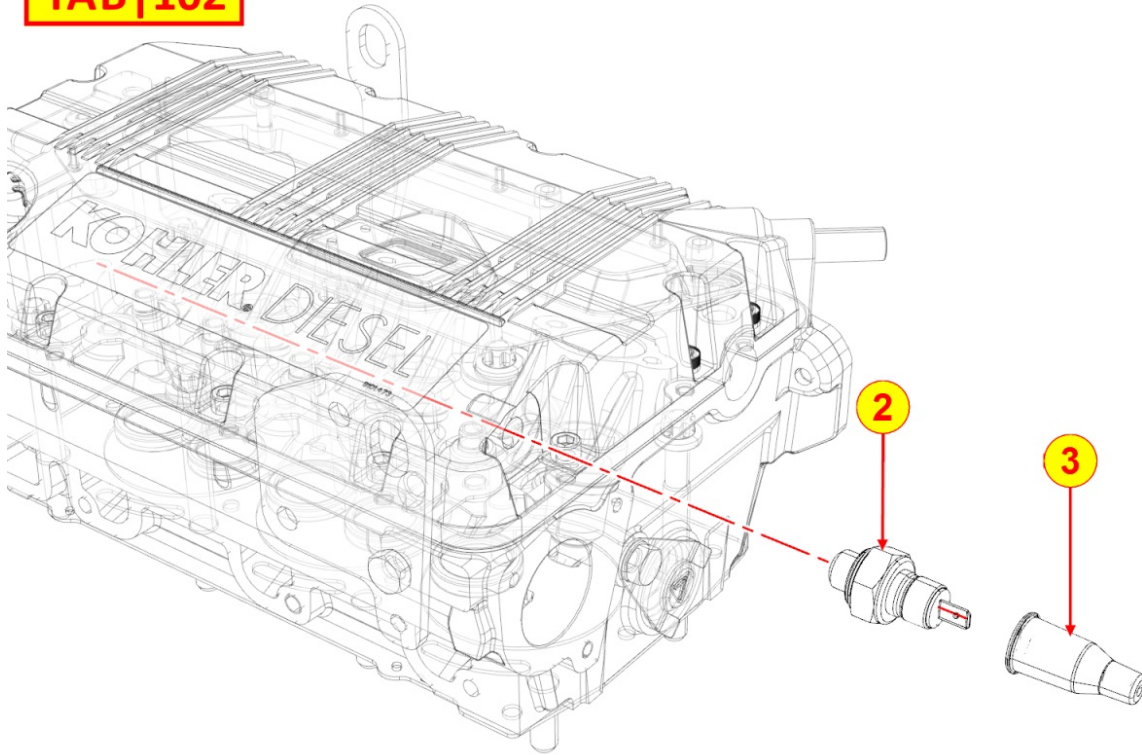

8102320020 - OIL PRESSURE SWITCH

TAB | 102

Pos	Kit	Included In	Code	Description	Qty	Old Code	Tech. Info
1			ED0046700600-S	COPPER WASHER	1		
2			ED0067450930-S	PRESSURE SWITCH	1		
3			ED0064910130-S	GROMMET	1