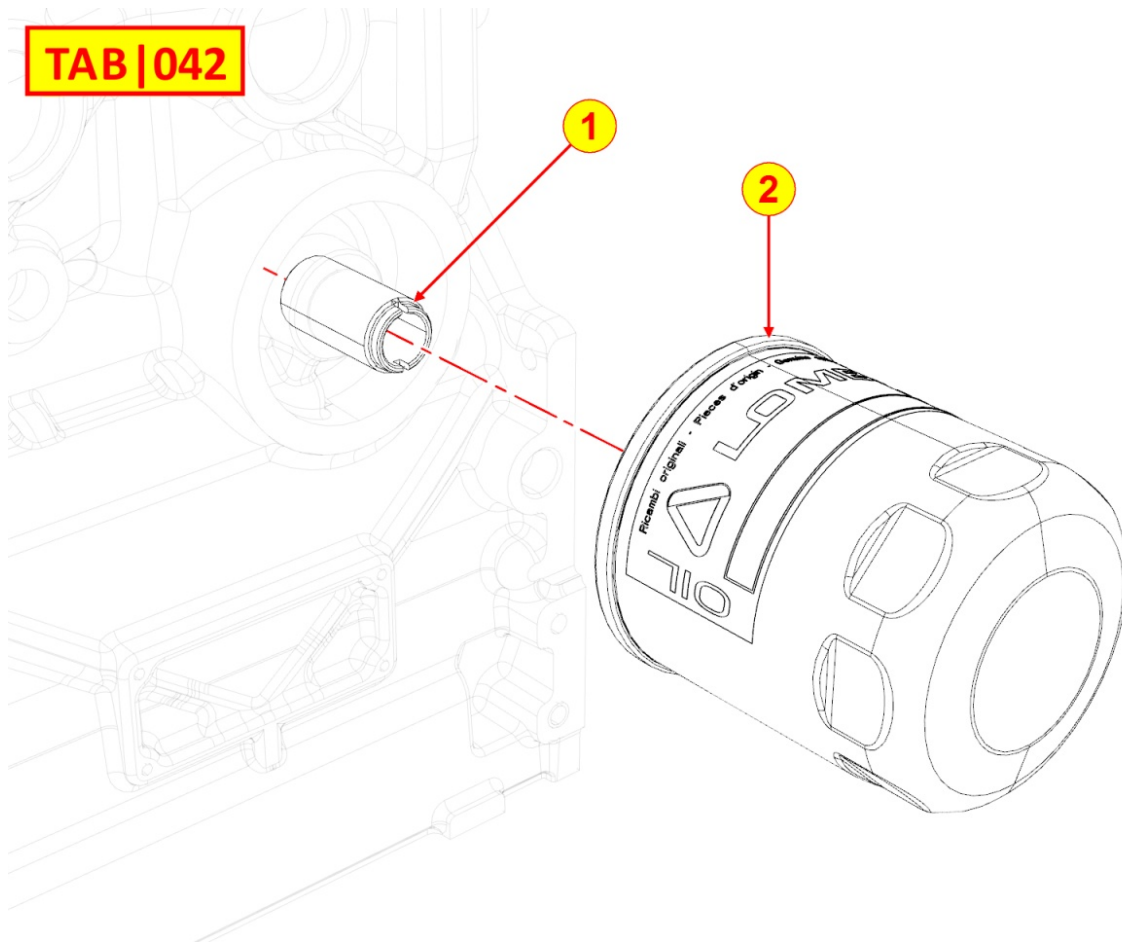

8042320030 - OIL FILTER

Pos	Kit	Included In	Code	Description	Qty	Old Code	Tech. Info
1			ED0072650210-S	JOINT	1		
2			ED0021752850-S	OIL FILTER CARTRIDGE	1	ED0021751310-S