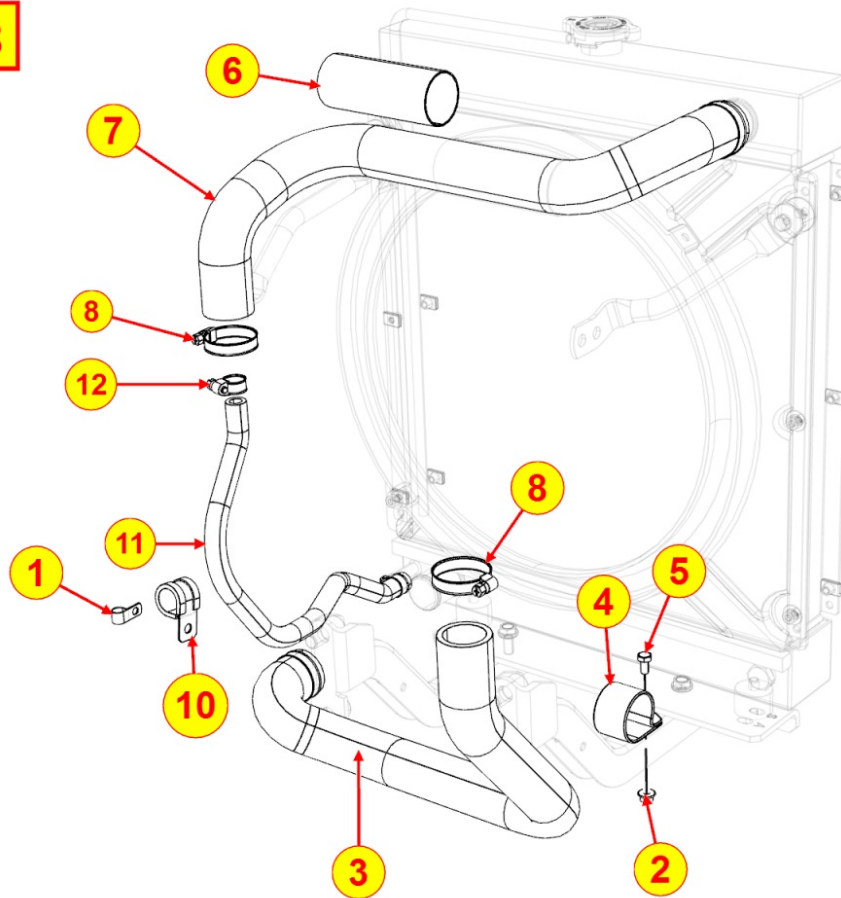

8068320370 - COOLANT HOSES

TAB | 068

Pos	Kit	Included In	Code	Description	Qty	Old Code	Tech. Info
1			ED0036170150-S	CLAMP	1		
2			ED0032030500-S	NUT	1		
3			ED0054011950-S	HOSE FROM RADIATOR OUT TO PUMP IN	1		
4			ED0036301550-S	CLAMP	1		
5			ED0017600030-S	BOLT	1		
6			ED0043400820-S	SHEAT	4		
7			ED0054011940-S	HOSE THERMOSTAT TO RADIATOR	1		
8			ED0036301460-S	CLAMP	2		
10			ED0036170890-S	CLAMP	1		
11			ED0093050730-S	WATER HOSE	1		
12			ED0036301470-S	CLAMP	1