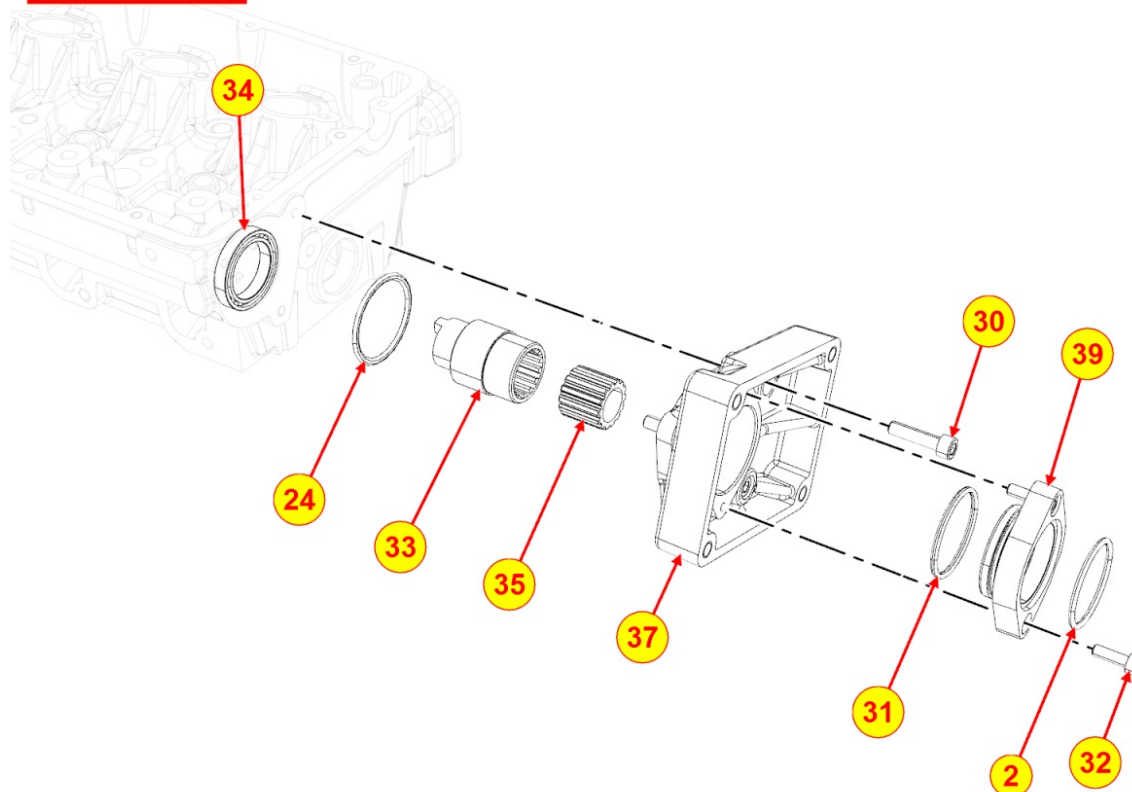

8140320280 - 3rd PTO

TAB | 140

Pos	Kit	Included In	Code	Description	Qty	Old Code	Tech. Info
2			ED0012020170-S	O-RING	1		
24			ED0012002330-S	O-RING	1		
30			ED0097320780-S	ALLEN SCREW	3		
31			ED0012000870-S	O-RING	1		
32			ED0097300040-S	ALLEN SCREW	2		
33			ED0054012220-S	MANICOTTO SCANALATO POMPA 2P	1		
34			ED0030102310-S	BEARING	1		
35			ED0054010160-S	MANICOTTO SCANALATO	1		
37			ED0038551830-S	FLANGE	1		
39			ED0039024310-S	FLANGE	1	ED0039023560-S