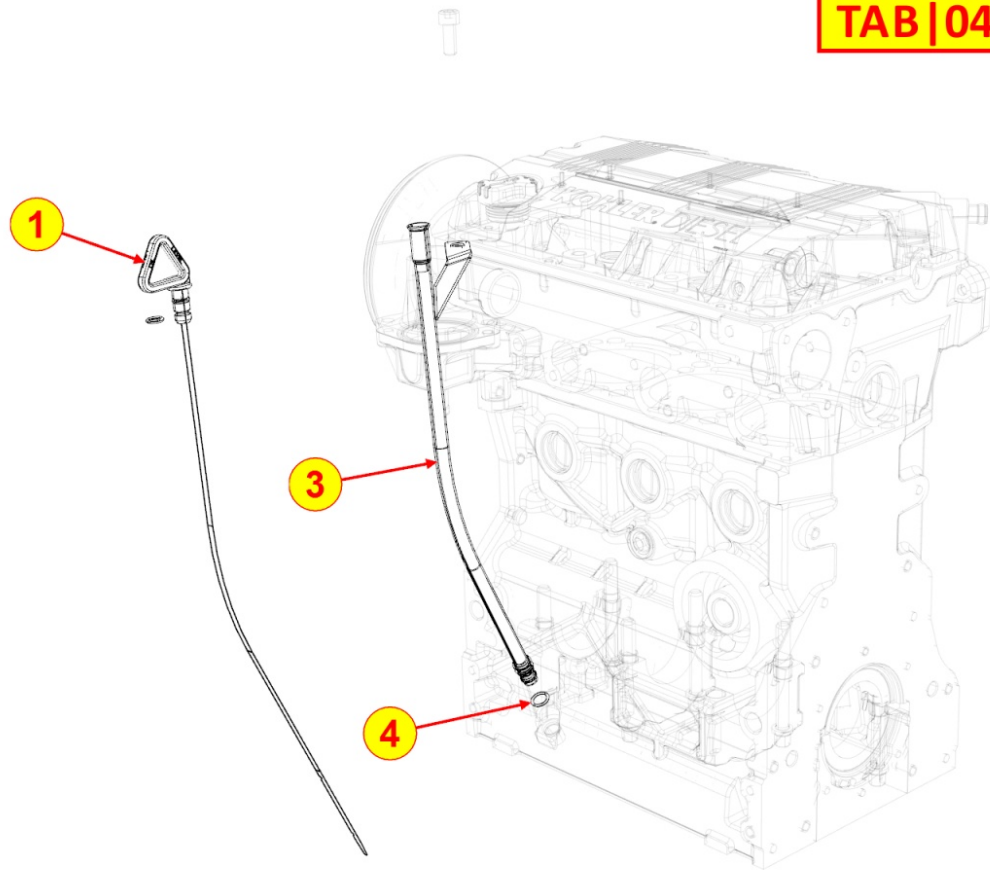

8043320310 - OIL DIPSTICK

TAB | 043

Pos	Kit	Included In	Code	Description	Qty	Old Code	Tech. Info
1	A		ED0014002960-S	DIPSTICK	1		
3			ED0093300860-S	PIPE	1		
4		(A)	ED0012000340-S	O-RING	2