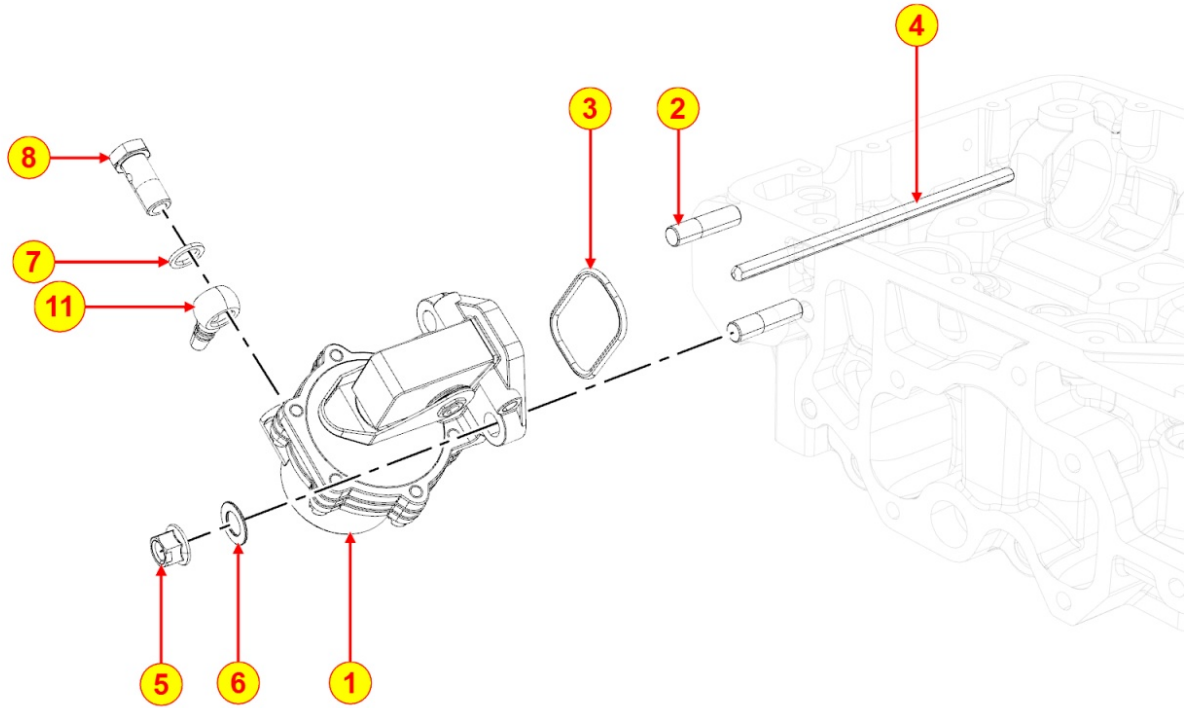

8062320180 - FUEL FEED PUMP

TAB | 062

Pos	Kit	Included In	Code	Description	Qty	Old Code	Tech. Info
1			ED0065851510-S	LIFT PUMP	1	ED0065850970-S	
2			ED0067800080-S	STUD	2		
3			ED0012000870-S	O-RING	1		
4			ED0072007210-S	DRIVE ROD	1		
5			ED0032401640-S	NUT	2		
6			ED0075550290-S	WASHER	2		
7			ED0046700590-S	COPPER WASHER D14/10.2 1.	4		
8			ED0019011930-S	UNION BOLT	2