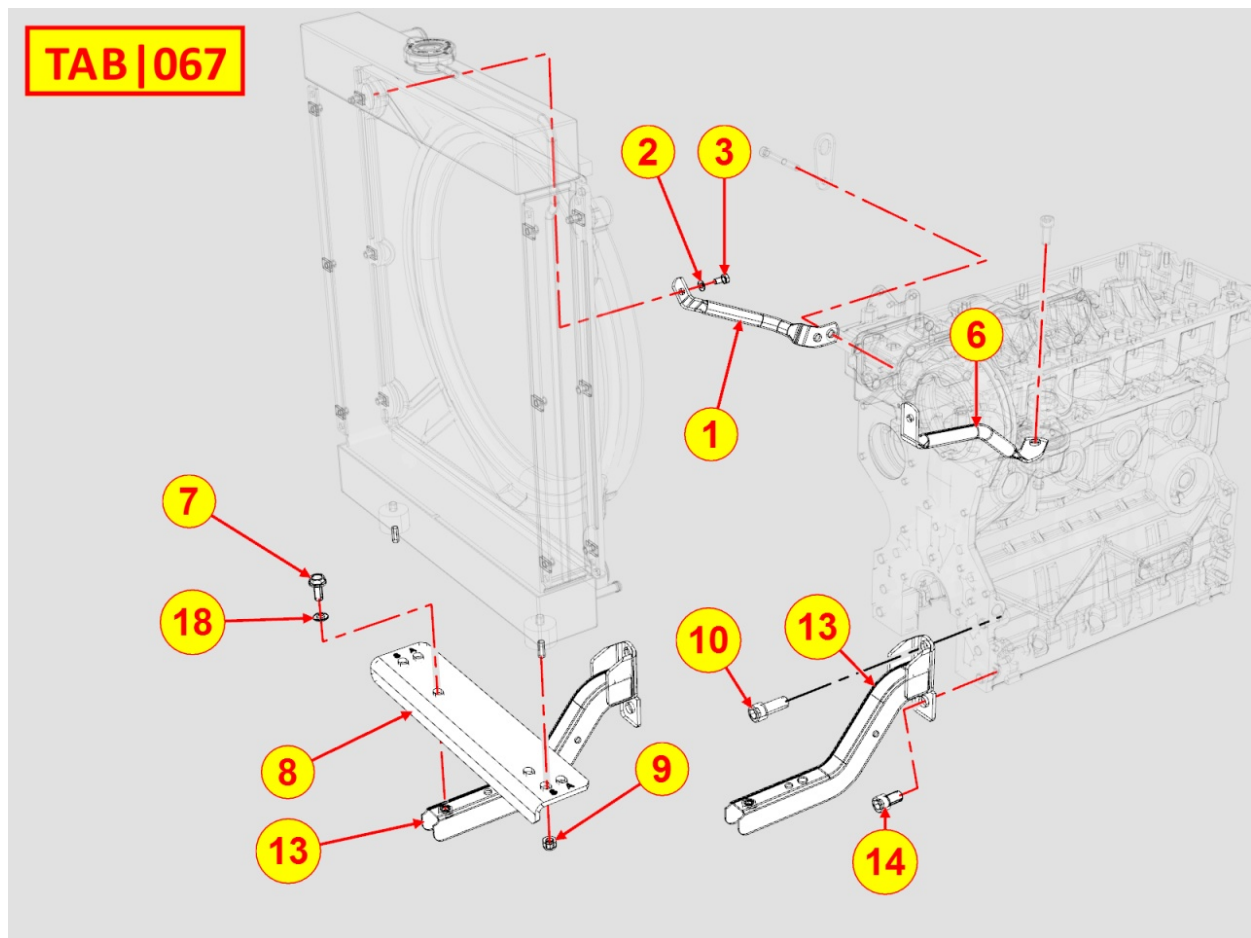

8067320330 - FIXING FOR COOLANT RADIATOR

Pos	Kit	Included In	Code	Description	Qty	Old Code	Tech. Info
1			ED0092651600-S	RIGHT RADIATOR ROD	1		
2			ED0076250070-S	WASHER	2		
3			ED0017600030-S	BOLT	2		
6			ED0092651920-S	TIEROD	1		
7			ED0017701110-S	BOLT	2		
8			ED0063600900-S	PLATE	1		
9			ED0032030750-S	NUT	2		
10			ED0097322950-S	ALLEN SCREW	2		
11			ED0076450070-S	WASHER	4		
13			ED0085454390-S	BRACKET	2		
14			ED0097302630-S	ALLEN SCREW	2		
18			ED0076250100-S	WASHER	2