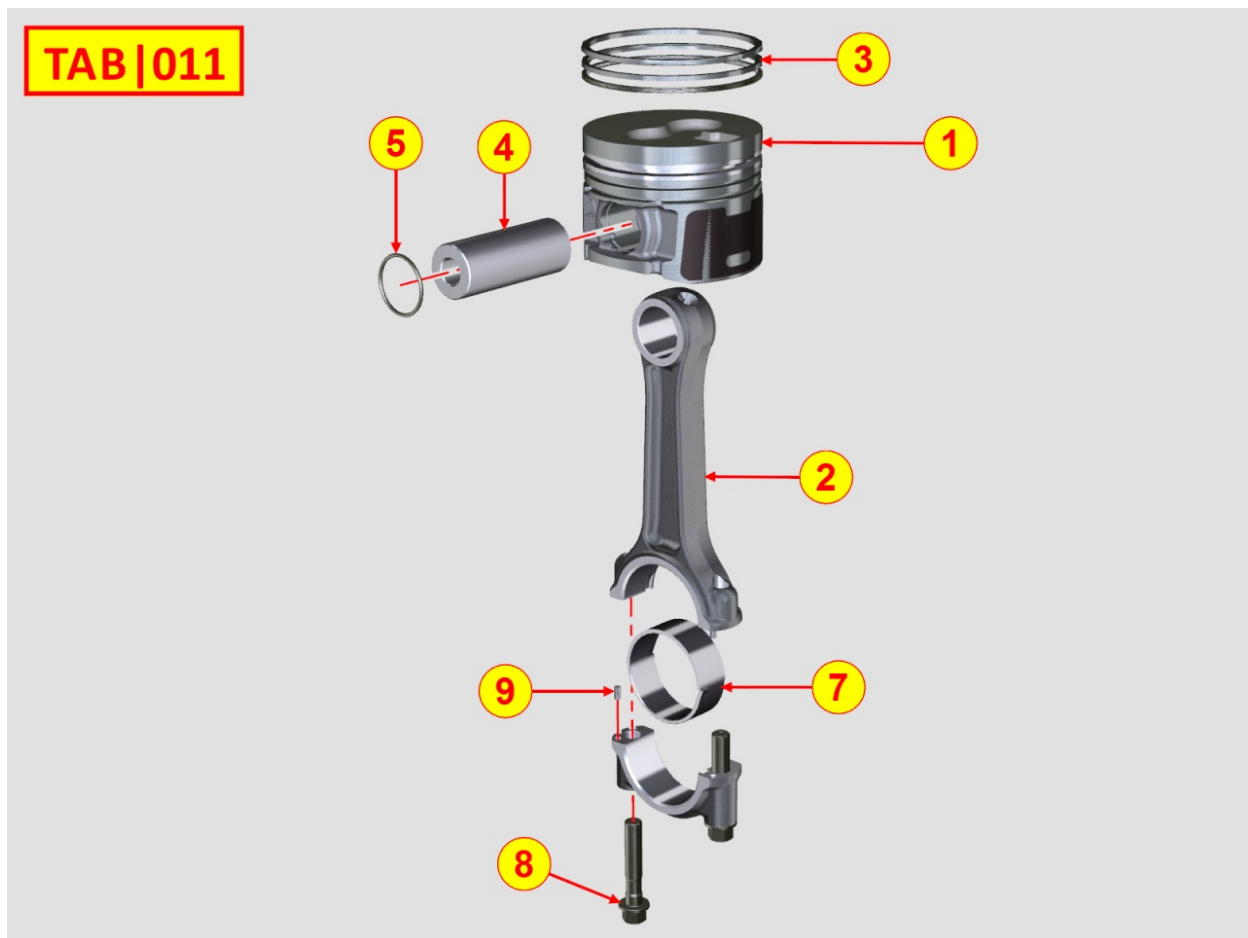

8011320090 - PISTON / CONNECTING ROD

Pos	Kit	Included In	Code	Description	Qty	Old Code	Tech. Info
1	A		ED0065015120-S	PISTON SET STD	4		
1	A		ED0065015130-S	COMPLETE PISTON FOCS 1404 +0,50	4		
1	A		ED0065015140-S	COMPLETE PISTON FOCS 1404 +1,00	4		
2	B		ED0015260220-S	CONNECTING ROD ASSY	4	ED0015262260-S	
3		(A)	ED0082112480-S	RINGS STAND.	2/3/4		
3		(A)	ED0082112490-S	SEGMENTS SERIES STD FOCS 1404 +0,50	2/3/4		
3		(A)	ED0082112500-S	SEGMENTS SERIES STD FOCS 1404 +1.00	2/3/4		
4		(A)	ED0084800810-S	PISTON PIN	4		
5		(A)	ED0012610990-S	RING	8		
6		(B)	ED0015260220-S	CONNECTING ROD ASSY	2/3/4	ED0016300380-S	
7			ED0016401160-S	BEARING STD	2/3/4		⚠
7			ED0016401170-S	UNDER SIZE CONNECTING ROD -0,25	2/3/4		⚠
7			ED0016401180-S	UNDER SIZE CONNECTING ROD -0,50	2/3/4		⚠
8		(B)	ED0017701010-S	BOLT	4/6/8