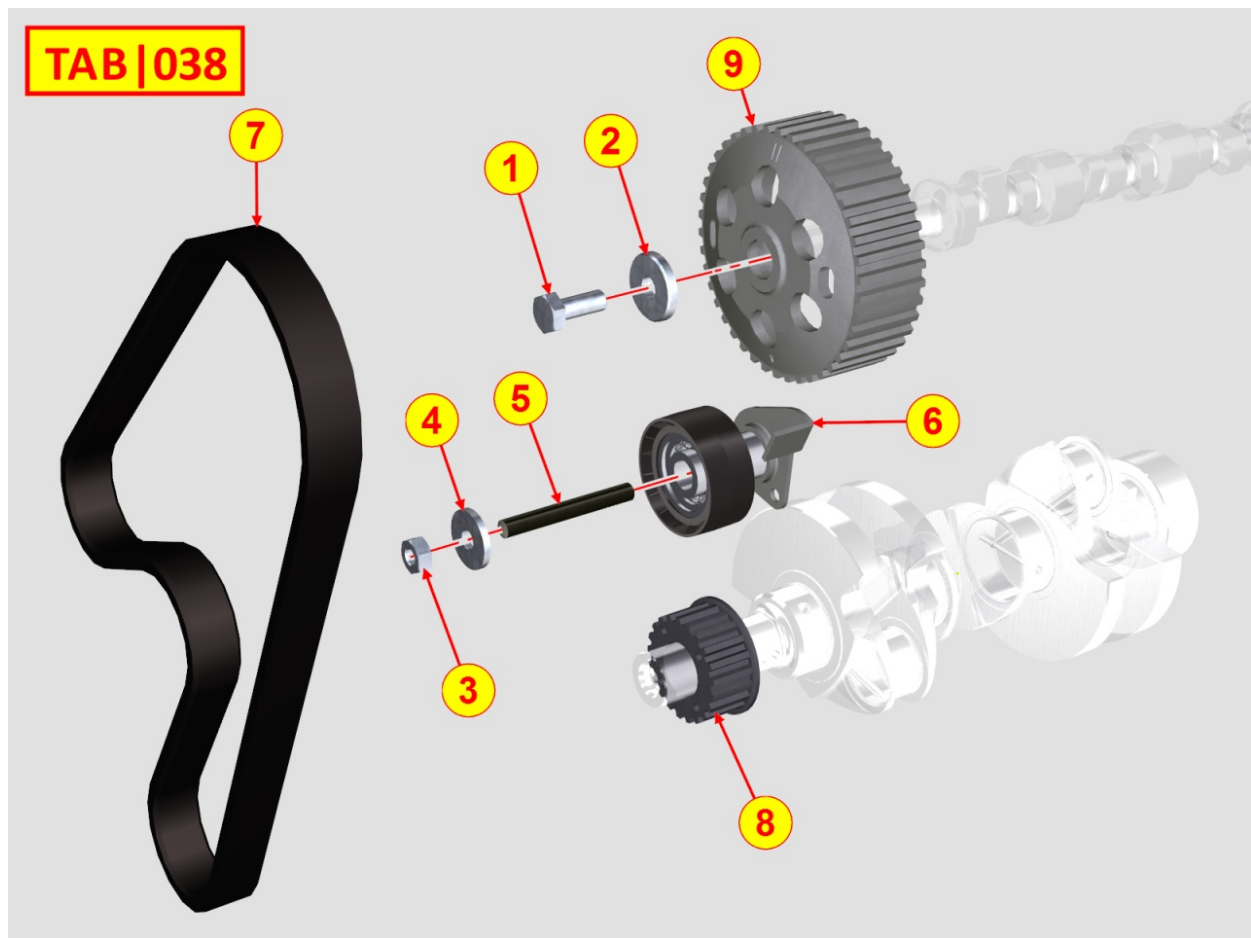

8038320020 - TIMING SYSTEM

Pos	Kit	Included In	Code	Description	Qty	Old Code	Tech. Info
1			ED0098201420-S	SCREW	1		
2			ED0076250450-S	WASHER	1		
3			ED0032400330-S	NUT	1		
4			ED0074950100-S	WASHER	1		
5			ED0068000900-S	STUD	1		
6			ED0041100090-S	BELT TENSIONER	1		
7			ED0024403380-S	TIMING BELT	1		⚠
8			ED0069752920-S	PULLEY	1		⚠
9			ED0070900120-S	TIMING DRIVEN PULLEY	1