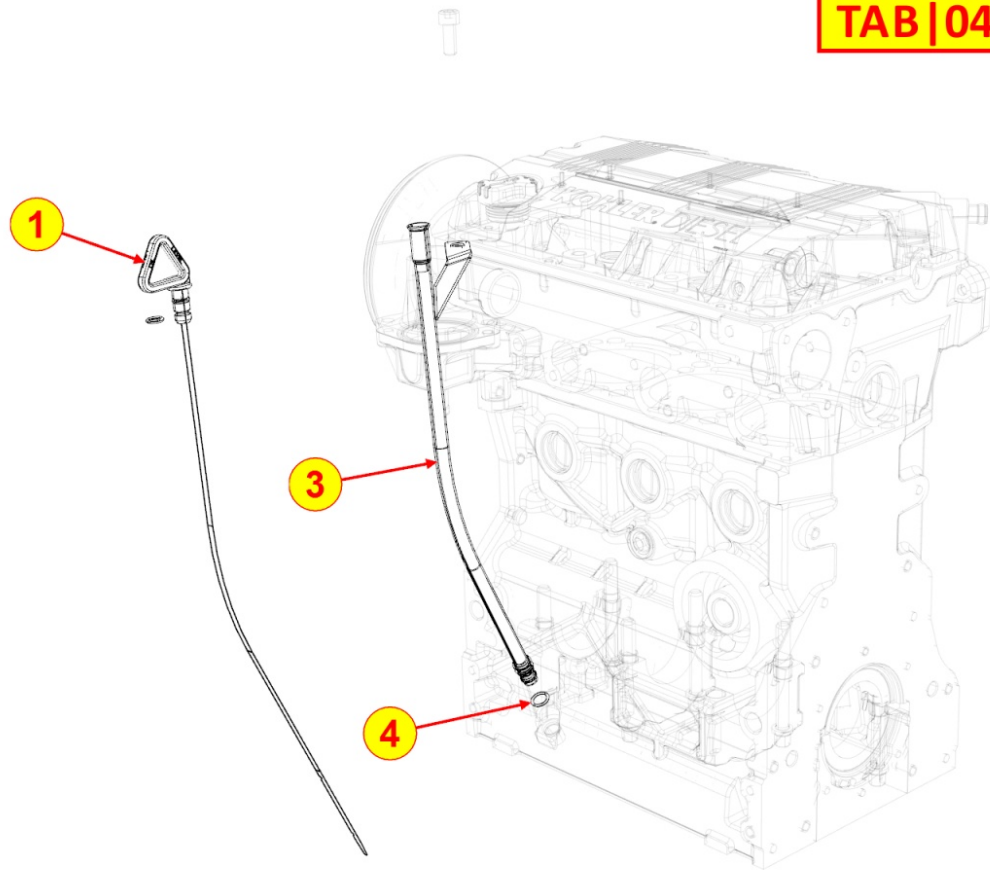

8043320310 - OIL DIPSTICK

TAB | 043

Pos	Kit	Included In	Code	Description	Qty	Old Code	Tech. Info
1	A		ED0014002960-S	DIPSTICK	1		
3			ED0093300860-S	HOSE	1		⚠
4		(A)	ED0012000340-S	O-RING	2		⚠