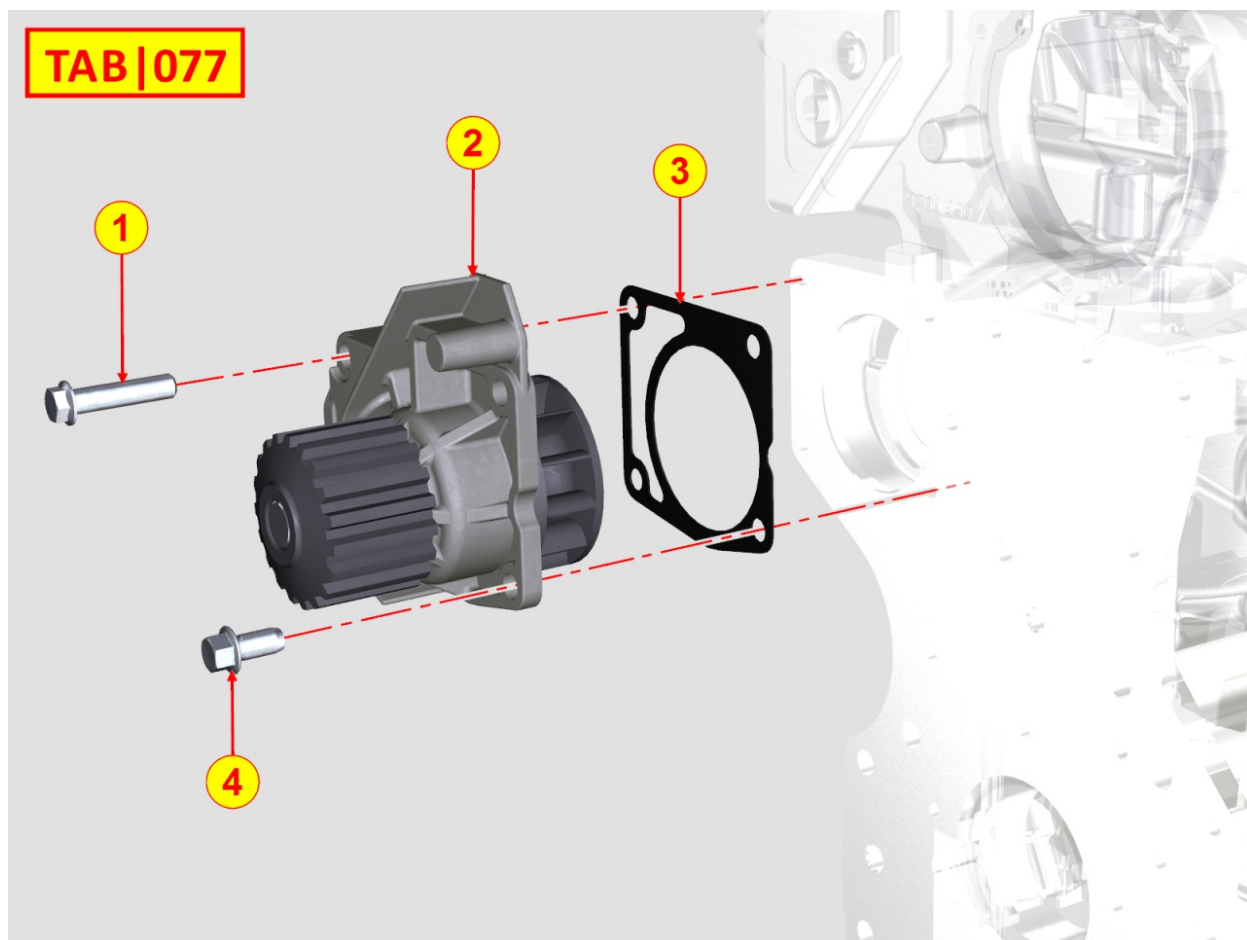

8077320010 - COOLANT PUMP

Pos	Kit	Included In	Code	Description	Qty	Old Code	Tech. Info
1			ED0017701780-S	SCREW	2		
2			ED0065845400-S	COOLANT PUMP	1		
3			ED0045802150-S	GASKET	1		
4			ED0017701600-S	SCREW	2