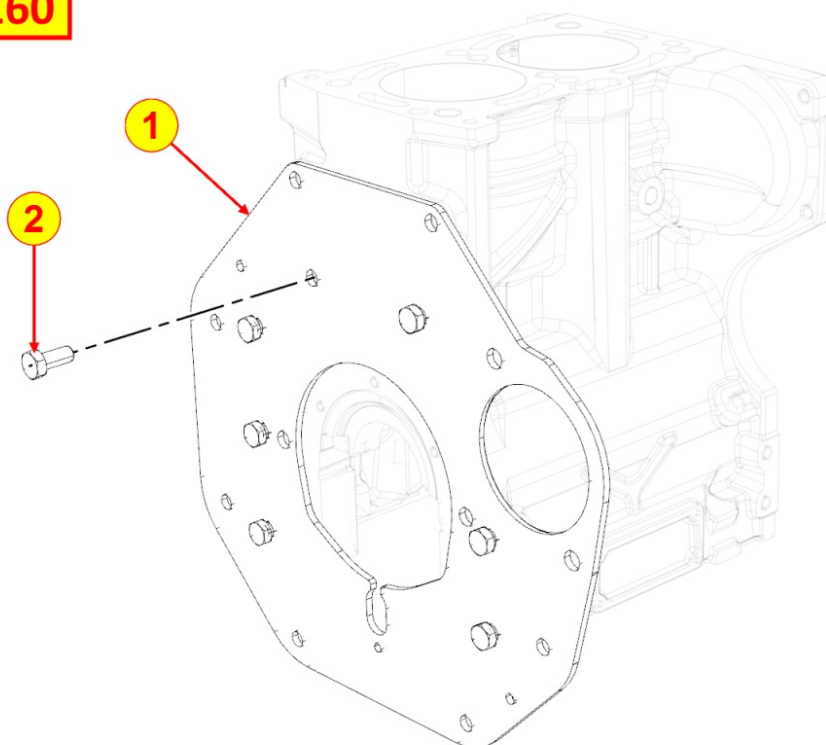

8160320080 - ENGINE FLANGE / BACKPLATE

TAB | 160

Pos	Kit	Included In	Code	Description	Qty	Old Code	Tech. Info
1			ED0063705030-S	PLATE	1		
2			ED0017701270-S	SCREW	7