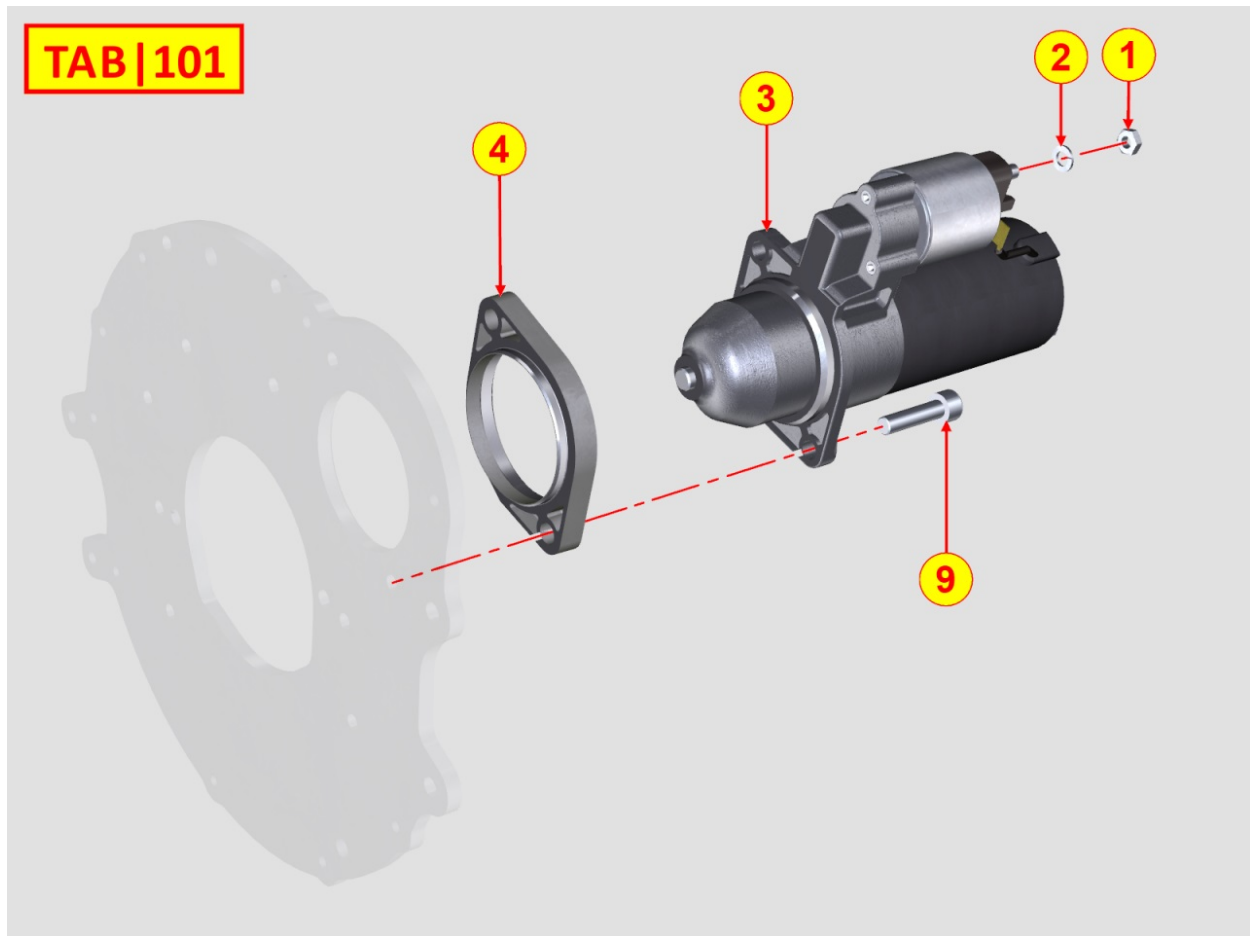

8101320090 - STARTING MOTOR

Pos	Kit	Included In	Code	Description	Qty	Old Code	Tech. Info
1			ED0032400200-S	NUT	1		
2			ED0075650070-S	WASHER	1		
3			ED0058402240-S	STARTER MOTOR	1		
4			ED0038100240-S	FLANGE	1		
9			ED0097320370-S	SCREW	2