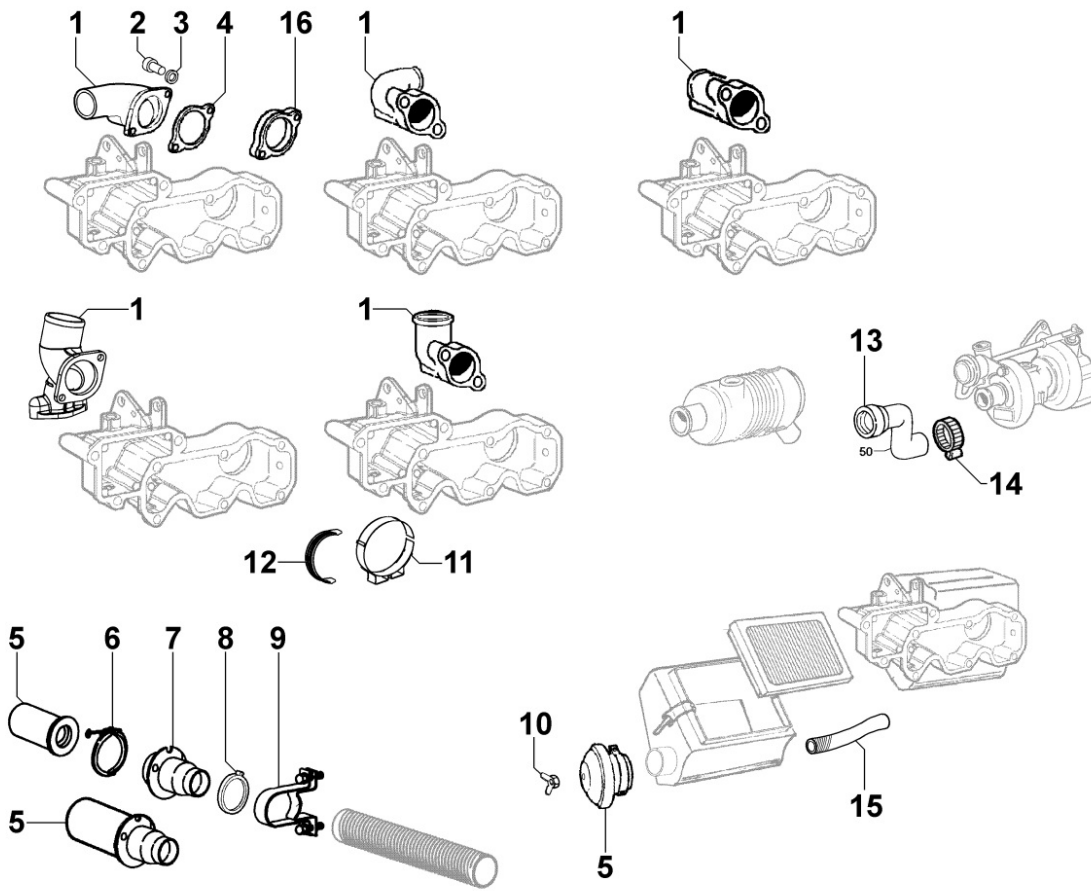

8082320430 - AIR INLET ACCESORIES

Pos	Kit	Included In	Code	Description	Qty	Old Code	Tech. Info
5			ED0067270420-S	PRE-FILTER	1		
6			ED0036172230-S	CLAMP	1		
7			ED0094100870-S	HOSE	1		
8			ED0036301500-S	CLAMP	2		
9			ED0085454900-S	BRACKET	1		
9			ED0085454910-S	BRACKET	1