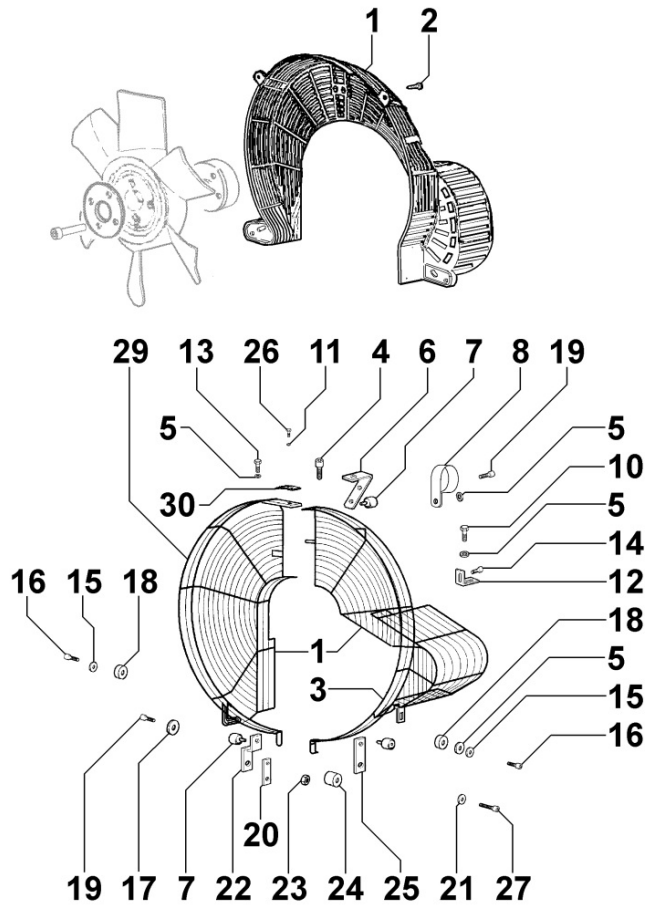

8172320270 - FAN GUARD

Pos	Kit	Included In	Code	Description	Qty	Old Code	Tech. Info
1	A		ED0069274680-S	GUARD	1		
4		(A)	ED0097300120-S	SCREW	1		
6		(A)	ED0085456390-S	BRACKET	1		
7		(A)	ED0086361550-S	SILENT BLOCK	3		
8			ED0036301550-S	CLAMP	1		
10			ED0017600050-S	SCREW	1		⚠
12		(A)	ED0085456400-S	BRACKET	1		
14		(A)	ED0097300080-S	SCREW	2		
15		(A)	ED0076260010-S	WASHER	12		
16			ED0097320840-S	SCREW	4		⚠
17			ED0076260510-S	WASHER	2		
18			ED0035274060-S	SPACER	1		
18			ED0035260950-S	SPACER	1		
19			ED0097300100-S	SCREW	2		
21		(A)	ED0076250070-S	WASHER	3		
21		(A)	KDISC.		2	ED0076250510-S	
22		(A)	ED0062600790-S	PLATE	1		
23			ED0032400080-S	NUT	2		
25		(A)	ED0062600860-S	PLATE	1		
29		(A)	ED0069274460-S	GUARD	1		⚠