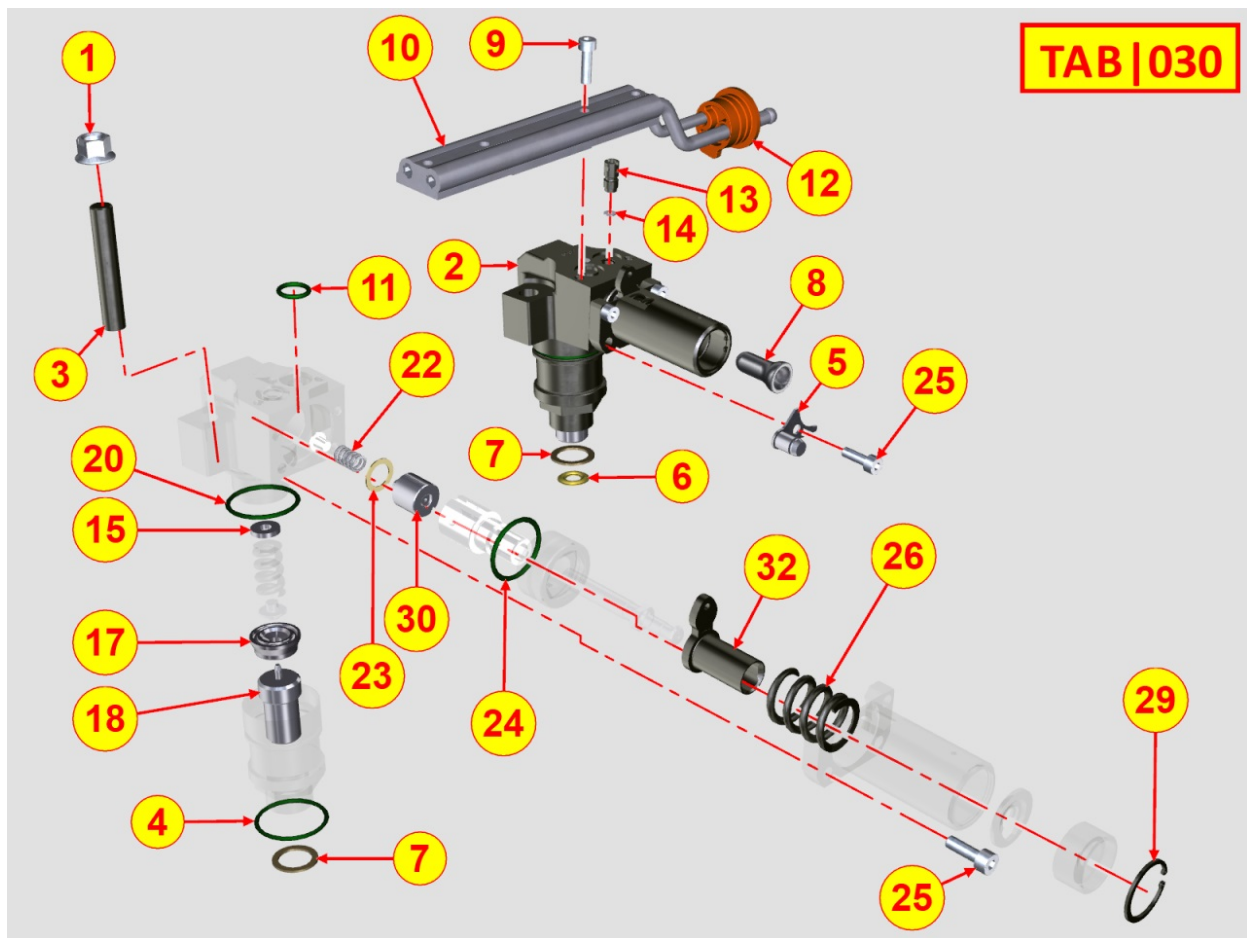

8030320070 - INJECTION SYSTEM

Pos	Kit	Included In	Code	Description	Qty	Old Code	Tech. Info
1			ED0032401640-S	NUT	4		
2	D		ED0048968820-S	INJECTION PUMP	2	ED0065902900-S	
3			ED0067802030-S	STUD	4		
4		(C) (D)	ED0012002130-S	O-RING	2/3/4		
5			ED0063707960-S	PLATE	1		▲
6		(C)	ED0059890070-S	SPARK ARRESTER	2/3/4		
7		(C) (D)	ED0046700820-S	GASKET	2		
8			803532...0				
9			ED0097303130-S	SCREW	4		▲
10	B		ED0093759930-S	FUEL PIPE	1		
11		(A) (C) (D) (D)	ED0012002860-S	O-RING	2		▲
12		(B)	ED0047500140-S	GASKET	1		▲
13		(A) (D)	ED0096800410-S	VALVE	2/3/4		
14		(A) (D)	ED0047600380-S	GASKET	2/3/4		
15		(A) (D)	ED0083351420-S	SHIM (2MM)	1		▲
17		(A) (D)	ED0035272200-S	SPACER	2/3/4		
18	C	(A) (D)	ED0048960400-S	SPARE KIT	2/3/4	ED0065314360-S	
20		(A) (C) (D)	ED0012002870-S	O-RING	2/3/4		
22		(A) (D)	ED0058012740-S	SPRING	2/3/4		
23		(A) (D)	ED0047600150-S	GASKET	2/3/4		
24		(A) (D)	ED0012002770-S	O-RING	2/3/4		
25		(A) (D)	KDISC.		4to12	ED0097302060-S	
26		(A) (D)	ED0057551130-S	SPRING	2/3/4		
29		(A) (D)	ED0012410090-S	SNAP RING	2/3/4		
30		(A) (D)	ED0096721070-S	DELIVERY VALVE	2/3/4