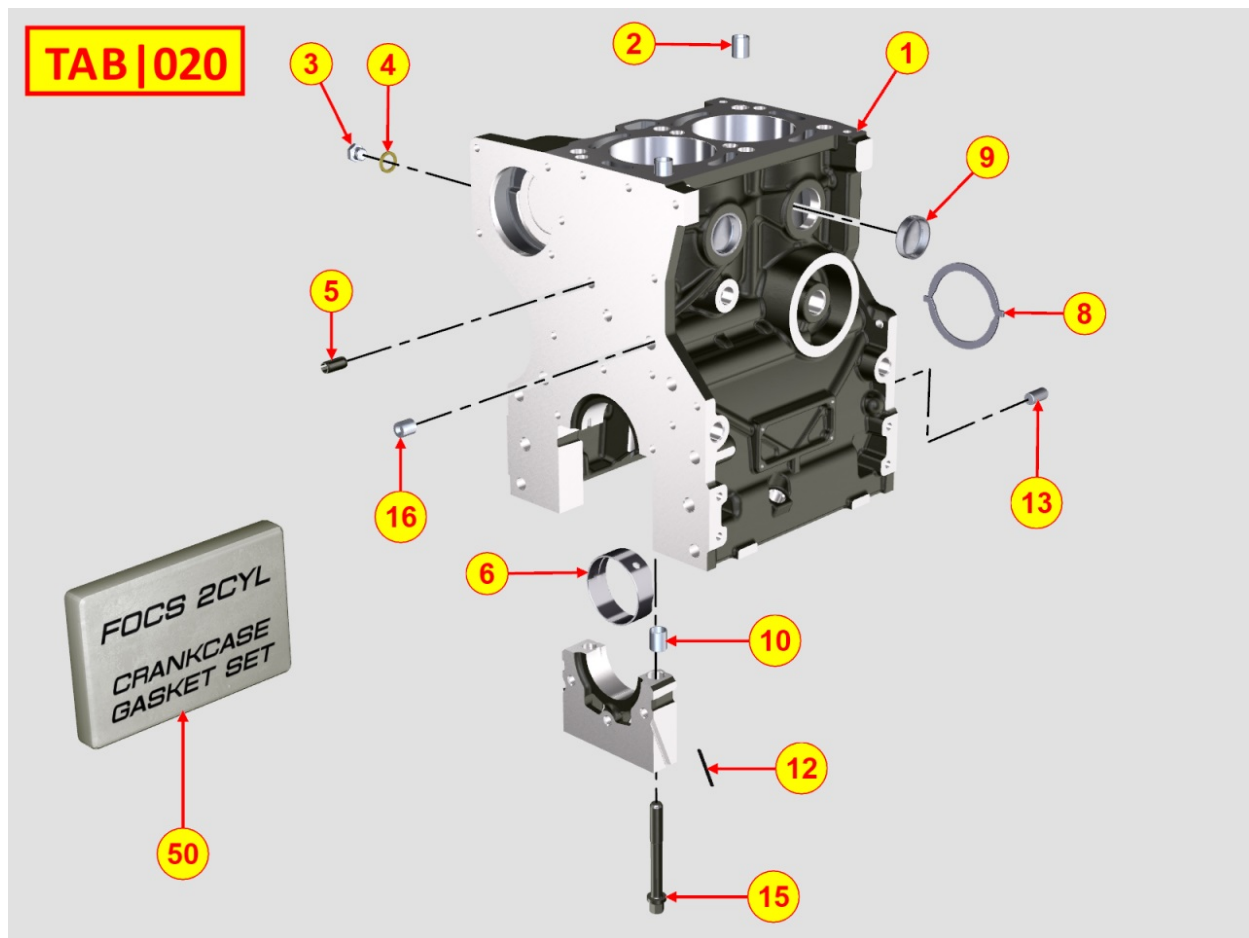

8020320870 - CRANKCASE

Pos	Kit	Included In	Code	Description	Qty	Old Code	Tech. Info
1	A		ED0015114940-S	CRANKCASE	1		⚠
2		(A)	ED0019701400-S	BUSHING	2		⚠
3			ED0089650480-S	CAP	1		
4			ED0046700600-S	GASKET	1		⚠
5			ED0084301050-S	ELASTIC DOWEL PIN 8X16 DIN 1481	1		
6			ED0016112600-S	BEARING	3		⚠
6			ED0016112610-S	BEARING (Ø-0.25MM)	3		⚠
6			ED0016112620-S	BEARING (Ø-0.5MM)	3		⚠
8			ED0012571580-S	THRUST WASHER	2		⚠
8			ED0012571590-S	THRUST WASHER (+0.1MM)	2		⚠
8			ED0012571600-S	THRUST WASHER (+0.2MM)	2		⚠
9		(A)	ED0089900220-S	CAP	2		⚠
10		(A)	ED0019705100-S	BUSHING	6		⚠
12		(A)	ED0044000540-S	GASKET	4		⚠
13			ED0084001080-S	PIN	2		
15		(A)	ED0098201200-S	SCREW	6		
16		(A)	ED0090801820-S	CAP	1		
17			ED0046700190-S	GASKET	1		
18		(A)	ED0090400310-S	CAP	1		
20			ED0046700590-S	GASKET	1		
20			ED0046701040-S	GASKET	1		
21			ED0091950950-S	SENSOR	1		
50			ED0082051070-S	GASKET & O-RINGS KIT	1		⚠