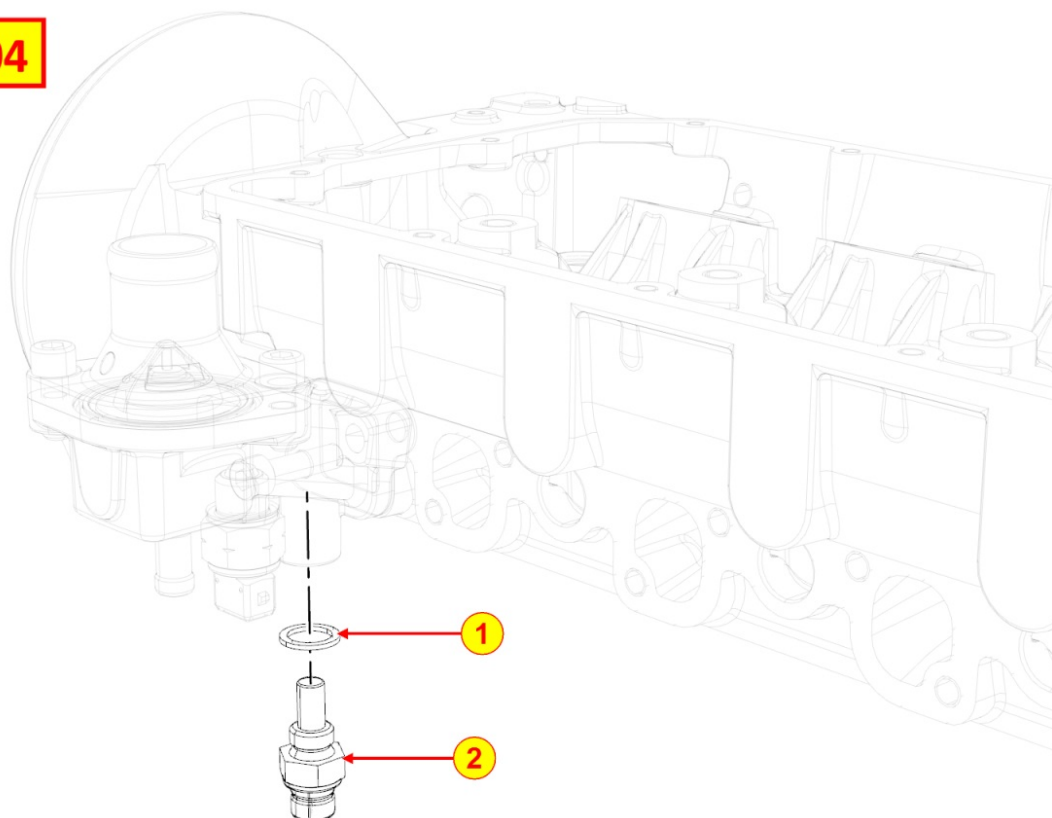

8104320030 - TEMPERATURE SENSORS

TAB | 104

Pos	Kit	Included In	Code	Description	Qty	Old Code	Tech. Info
1			ED0046700610-S	GASKET	1		
2			ED0091950780-S	TEMPERATURE SENSOR	1