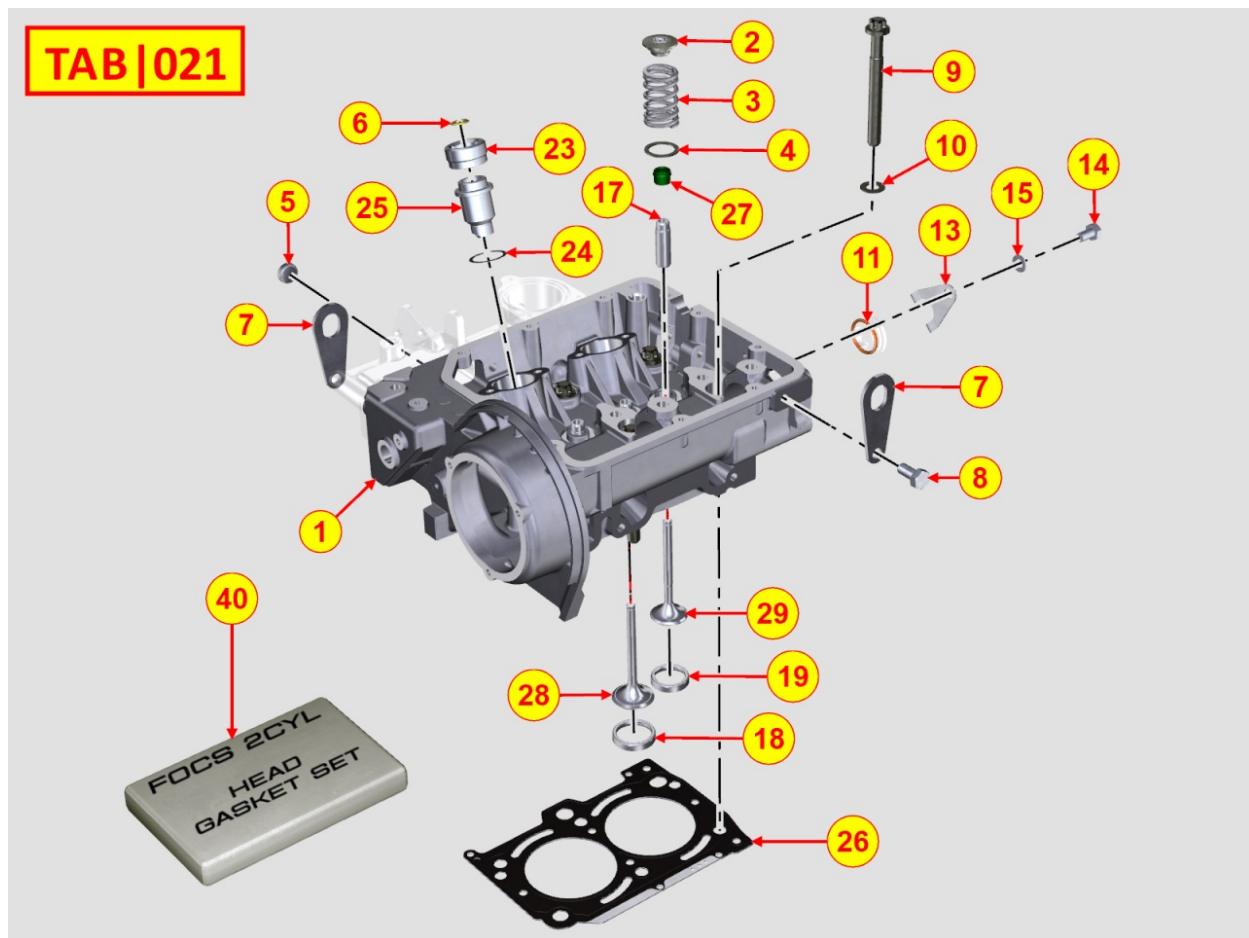

8021320490 - CYLINDER HEAD

Pos	Kit	Included In	Code	Description	Qty	Old Code	Tech. Info
1	B		ED0092007070-S	CYLINDER HEAD	1		
2		(B)		803632...0	4/6/8*		
3		(B)		803632...0	4/6/8*		
4		(B)		803632...0	4/6/8*		
5		(A) (B)	ED0089900470-S	CAP	1		
7			ED0085459390-S	BRACKET	2		
8			ED0017700020-S	SCREW	1		
9			ED0098202220-S	SCREW	6		⚠
10			ED0076251300-S	WASHER	6		
11		(B)	ED0012000810-S	O-RING	1		⚠
12				807932...0	1		
13		(B)	ED0055700190-S	SPRING	1		⚠
14		(B)	ED0017701270-S	SCREW	1		
15		(B)	ED0076250100-S	WASHER	1		
17		(A) (B)	ED0048452000-S	GUIDE	4		⚠
18		(A) (B)	ED0080002280-S	VALVE SEAT - INTAKE	2		
19		(A) (B)	ED0080002290-S	VALVE SEAT - EXHAUST	2		
23			ED0041300960-S	RING NUT	2		
24			ED0035275170-S	SPACER	6		
25			ED0067250700-S	COMBUSTION PRECHAMBER	2		
26			ED0047308260-S	CYL. HEAD GASKET 1 HOLE	1		
26			ED0047308270-S	CYL. HEAD GASKET 2 HOLES	1		
26			ED0047308280-S	CYL. HEAD GASKET 3 HOLES	1		
27		(B)		803632...0	4/6/8*		
28		(B)		803632...0	2/3/4*		
29		(B)		803632...0	2/3/4*