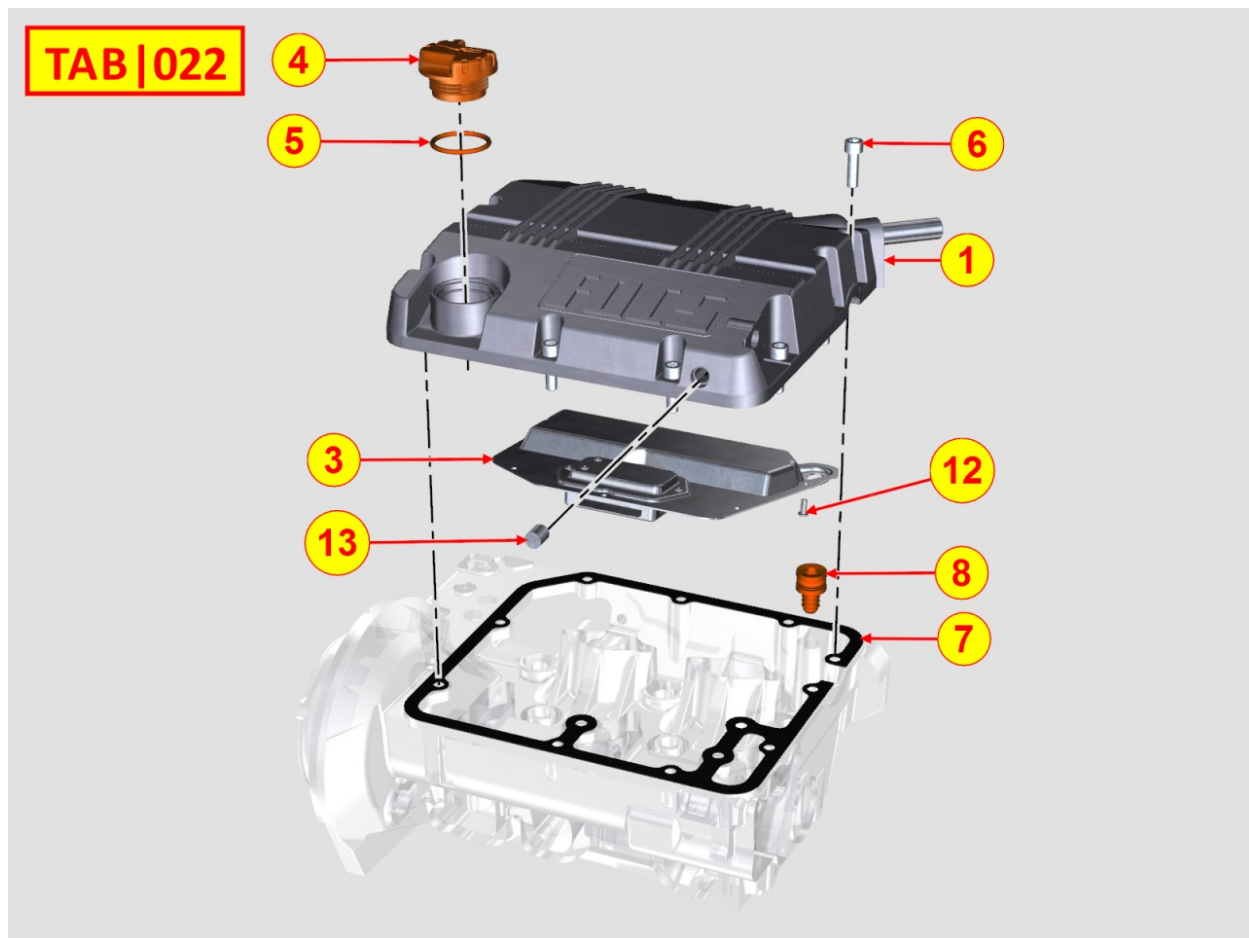

8022320480 - HEAD COVER

Pos	Kit	Included In	Code	Description	Qty	Old Code	Tech. Info
1	A		ED0021257400-S	ROCKER ARM COVER	1		
3		(A)	ED0050662200-S	SHROUD	1		
4			ED0090320930-S	FILLER CAP	1		
5			ED0012000820-S	O-RING	1		
6			ED0097304160-S	SCREW	10		
7			ED0044001030-S	GASKET	1		
8			ED0053651220-S	HOSE	1		
12		(A)	ED0074810540-S	RIVET	7		
13		(A)	ED0090801330-S	CAP	1