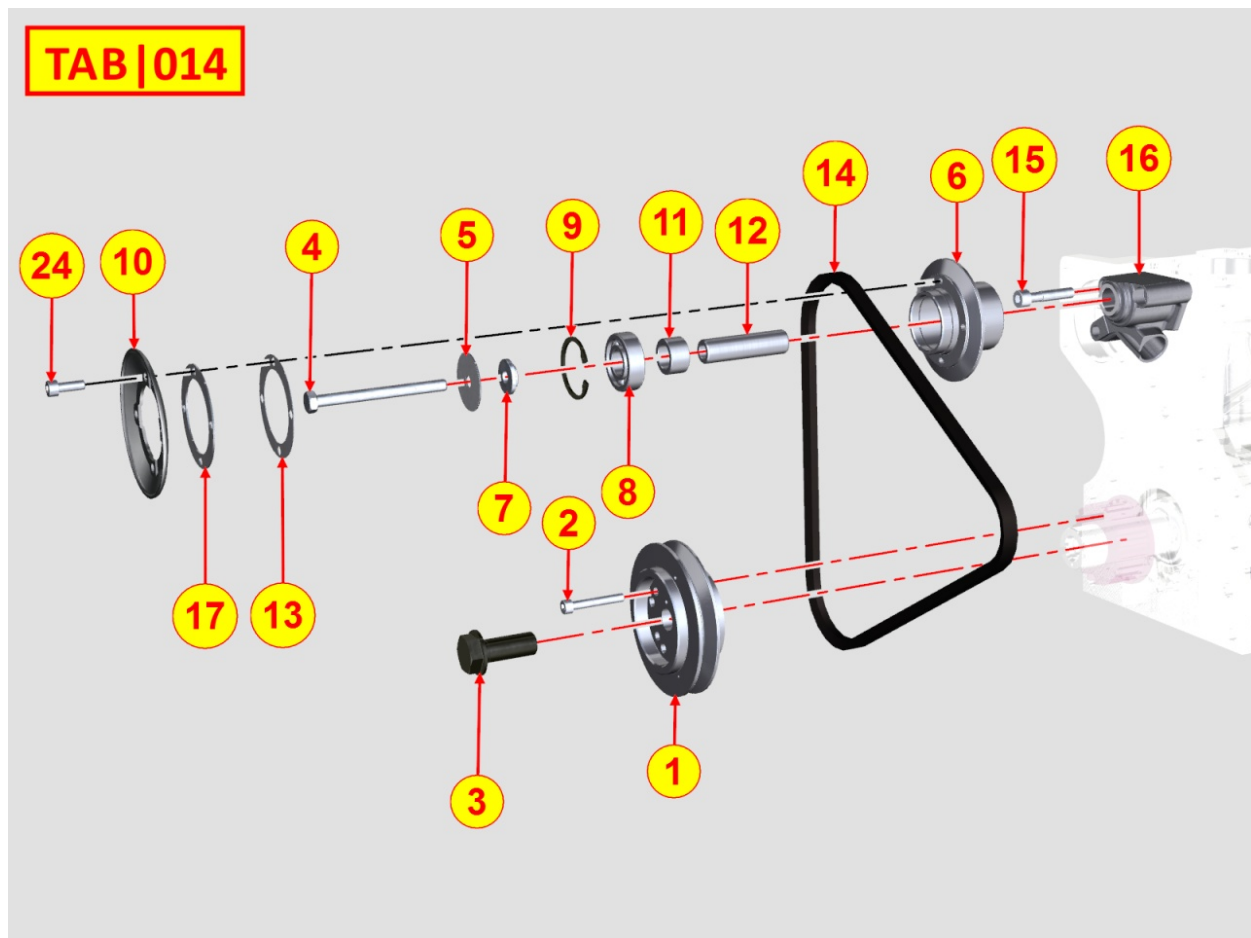

8014320060 - PULLEYS / BELT

Pos	Kit	Included In	Code	Description	Qty	Old Code	Tech. Info
1			ED0070511430-S	PULLEY	1		
2			ED0097320160-S	SCREW	4		
3			ED0098653190-S	CRANKSHAFT BOLT	1		
4			ED0017700220-S	SCREW	1		
5			ED0075150060-S	WASHER	1		
6	A		ED0070511660-S	PULLEY	1		
6		(A)	ED0080751000-S	HALF PULLEY	1		
7			ED0075900070-S	WASHER	1		
8		(A)	ED0030020320-S	BEARING	2		
9		(A)	ED0012400390-S	SNAP RING	2		
10			ED0080750950-S	HALF PULLEY	1		
11		(A)	ED0034660460-S	SPACER	1		
12		(A)	ED0062050280-S	PIN	1		
13			ED0075500160-S	WASHER	2		
14			ED0024400080-S	BELT	1		
15			ED0097300310-S	SCREW	3		
16			ED0088500530-S	SUPPORT	1	ED0088500310-S	
17			ED0075500200-S	WASHER	4