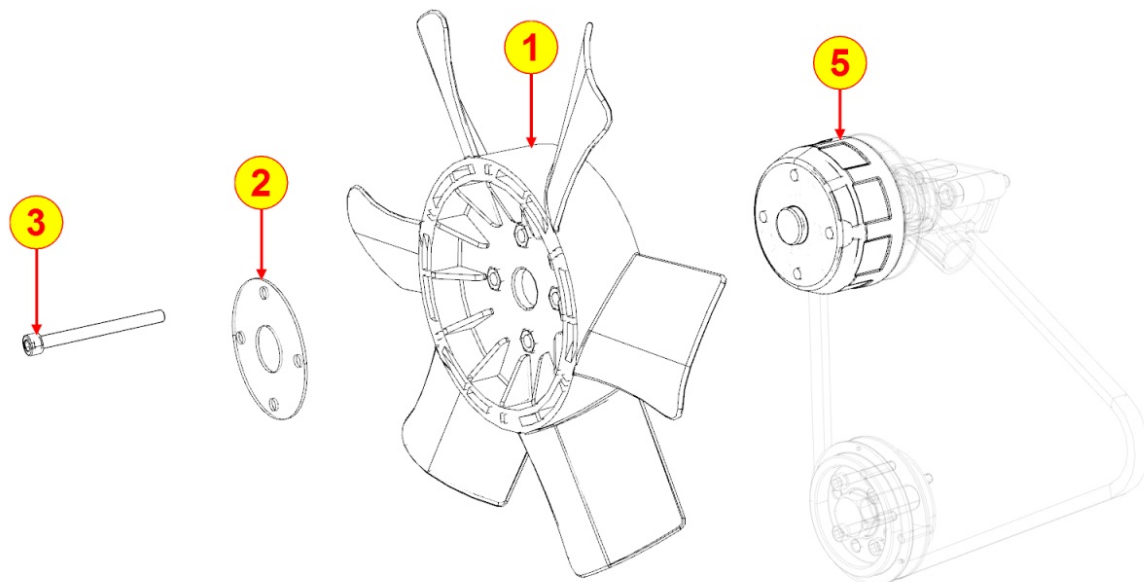

8071320850 - COOLING FAN

Pos	Kit	Included In	Code	Description	Qty	Old Code	Tech. Info
1			ED0097183220-S	FAN	1		
2			ED0062751470-S	PLATE	1		⚠
3			ED0097320900-S	SCREW	4		
5			ED0038100370-S	FLANGE	1		⚠