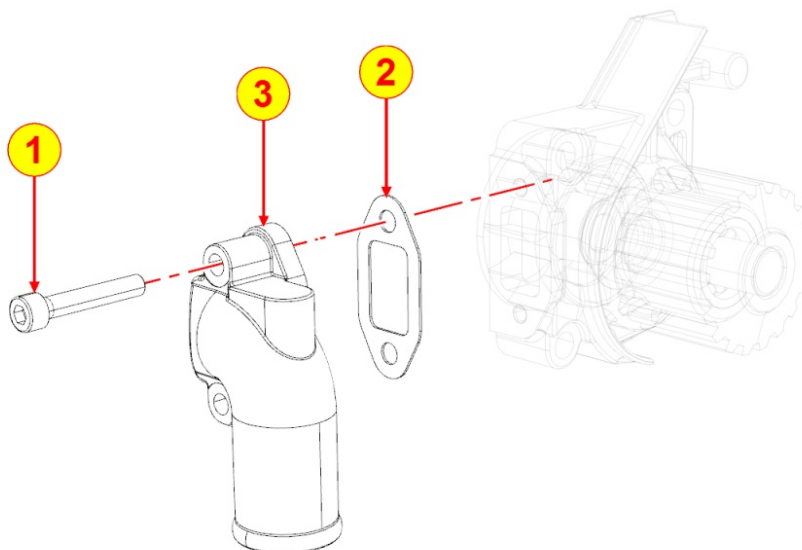

8075320020 - COOLANT INLET FLANGE

TAB | 075

Pos	Kit	Included In	Code	Description	Qty	Old Code	Tech. Info
1			ED0097300160-S	SCREW	2		
2			ED0045011580-S	GASKET	1		
3			ED0038660590-S	FLANGE	1