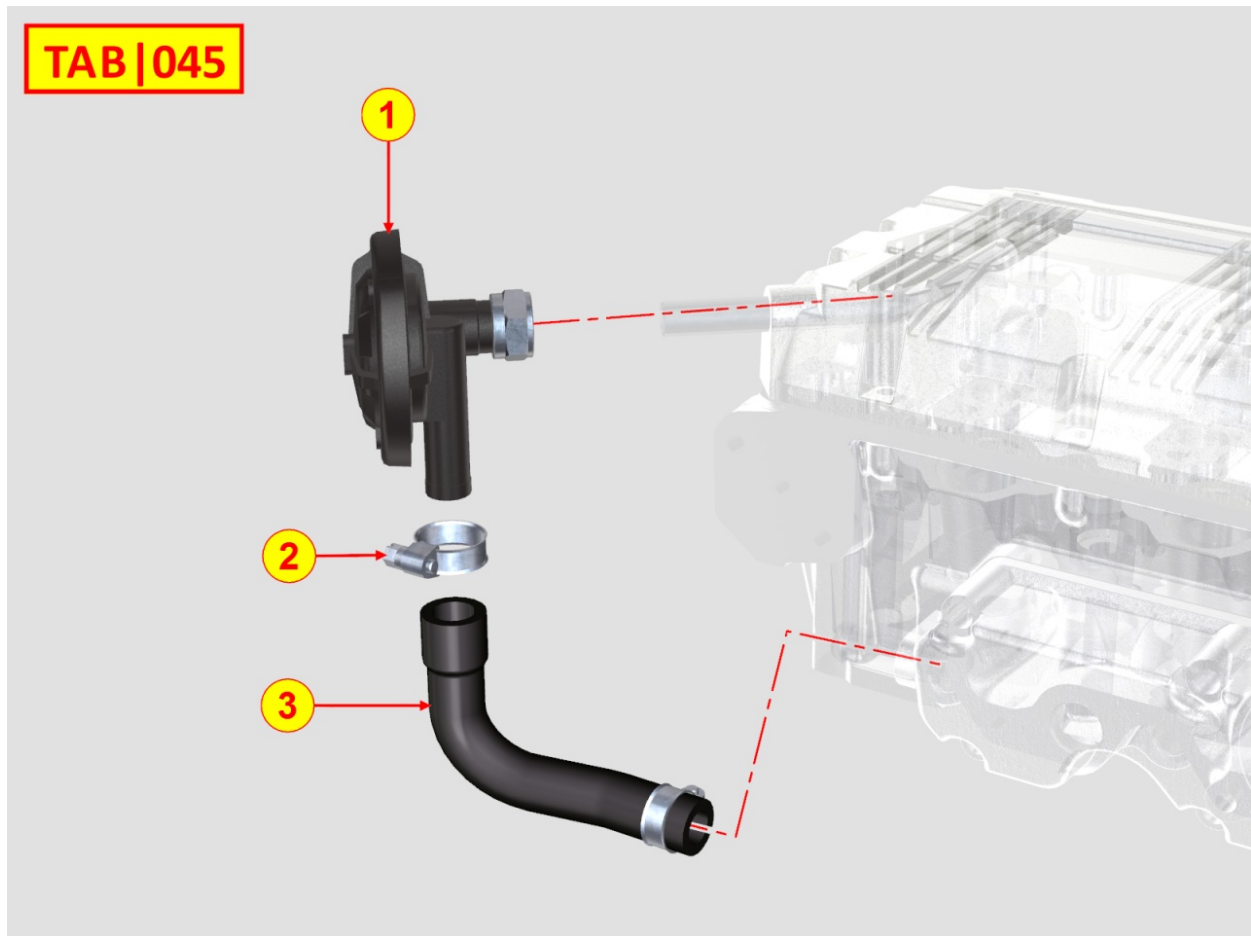

8045320020 - BREATHER SYSTEM

Pos	Kit	Included In	Code	Description	Qty	Old Code	Tech. Info
1			ED0096800340-S	VALVE	1		
2			ED0036301470-S	CLAMP	2		
3			ED0094000980-S	HOSE	1