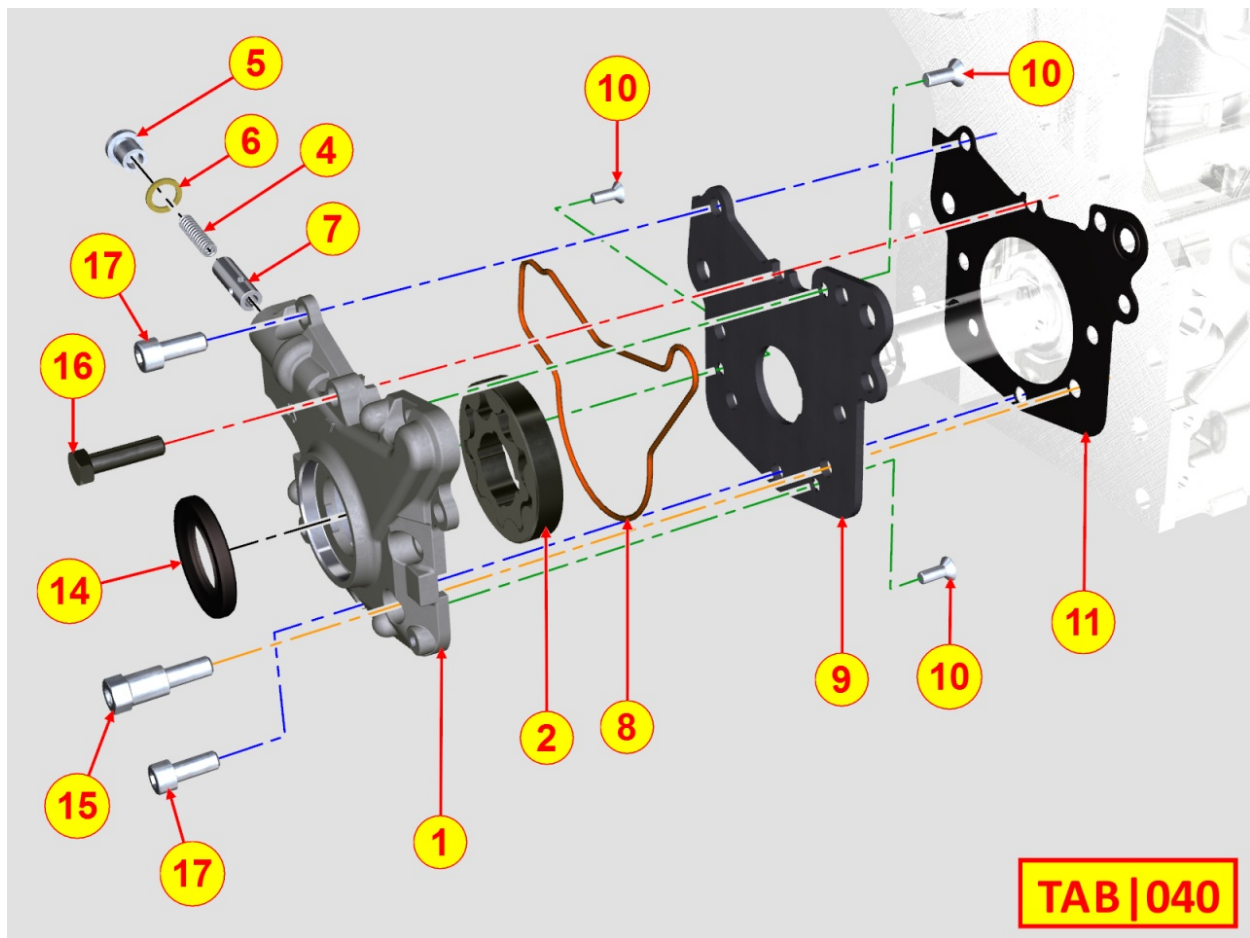

8040320040 - OIL PUMP

Pos	Kit	Included In	Code	Description	Qty	Old Code	Tech. Info
1	A		ED0066051310-S	OIL PUMP	1		
2		(A)		POS. 1			
5		(A)	ED0090150050-S	CAP	1		
6		(A)	ED0046700600-S	GASKET	1		⚠
7		(A)	ED0064950450-S	PLUNGER	1		
8		(A)	ED0012002920-S	O-RING	1		⚠
9		(A)		POS. 1			
10		(A)	ED0098000610-S	SCREW	3		
11			ED0045802160-S	GASKET	1		
14			ED0012133430-S	SEAL RING	1		⚠
15			ED0098651740-S	SPECIAL SCREW	2		
16			ED0017700070-S	SCREW	1		
17			ED0097320740-S	SCREW	6