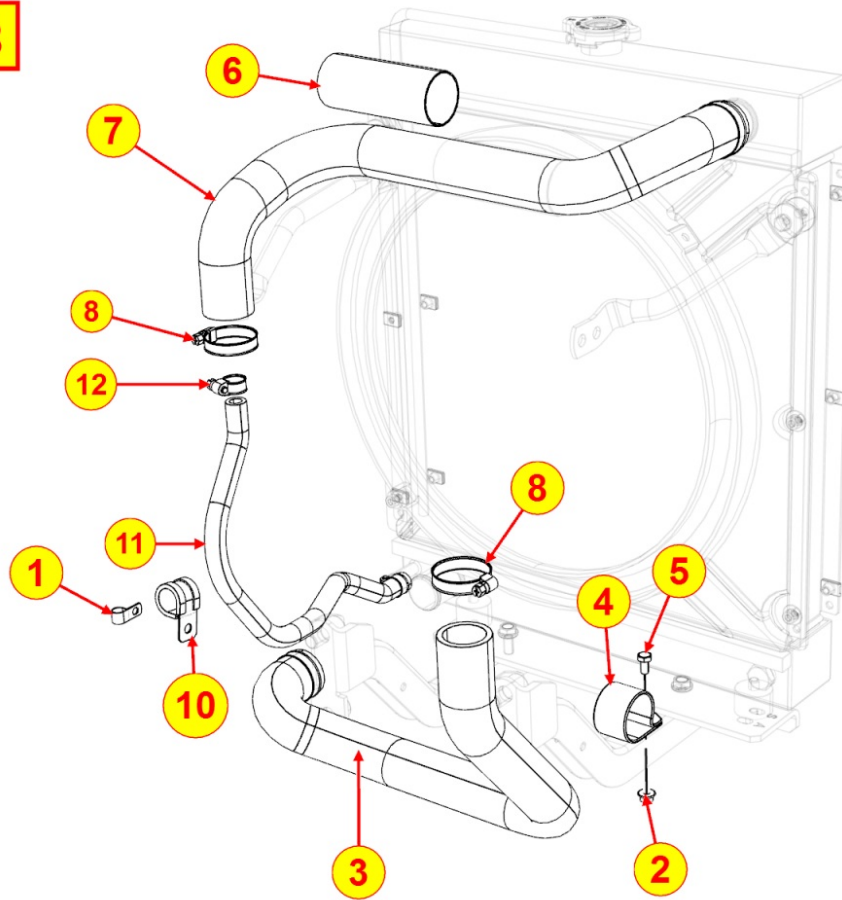

8068320370 - COOLANT HOSES

TAB | 068

Pos	Kit	Included In	Code	Description	Qty	Old Code	Tech. Info
0			ED0097300240-S	SCREW	1		
1			ED0036170150-S	CLAMP	1		
2			ED0032030500-S	NUT	1		
3			ED0054011950-S	JUNCTION	1		
4			ED0036301550-S	CLAMP	1		
5			ED0017600030-S	SCREW	1		
6			ED0043400820-S	SHEAT	2		
7			ED0054011940-S	JUNCTION	1		
8			ED0036301460-S	CLAMP	4		
10			ED0036170890-S	CLAMP	1		
11			ED0093050730-S	HOSE	1		
12			ED0036301470-S	CLAMP	2		