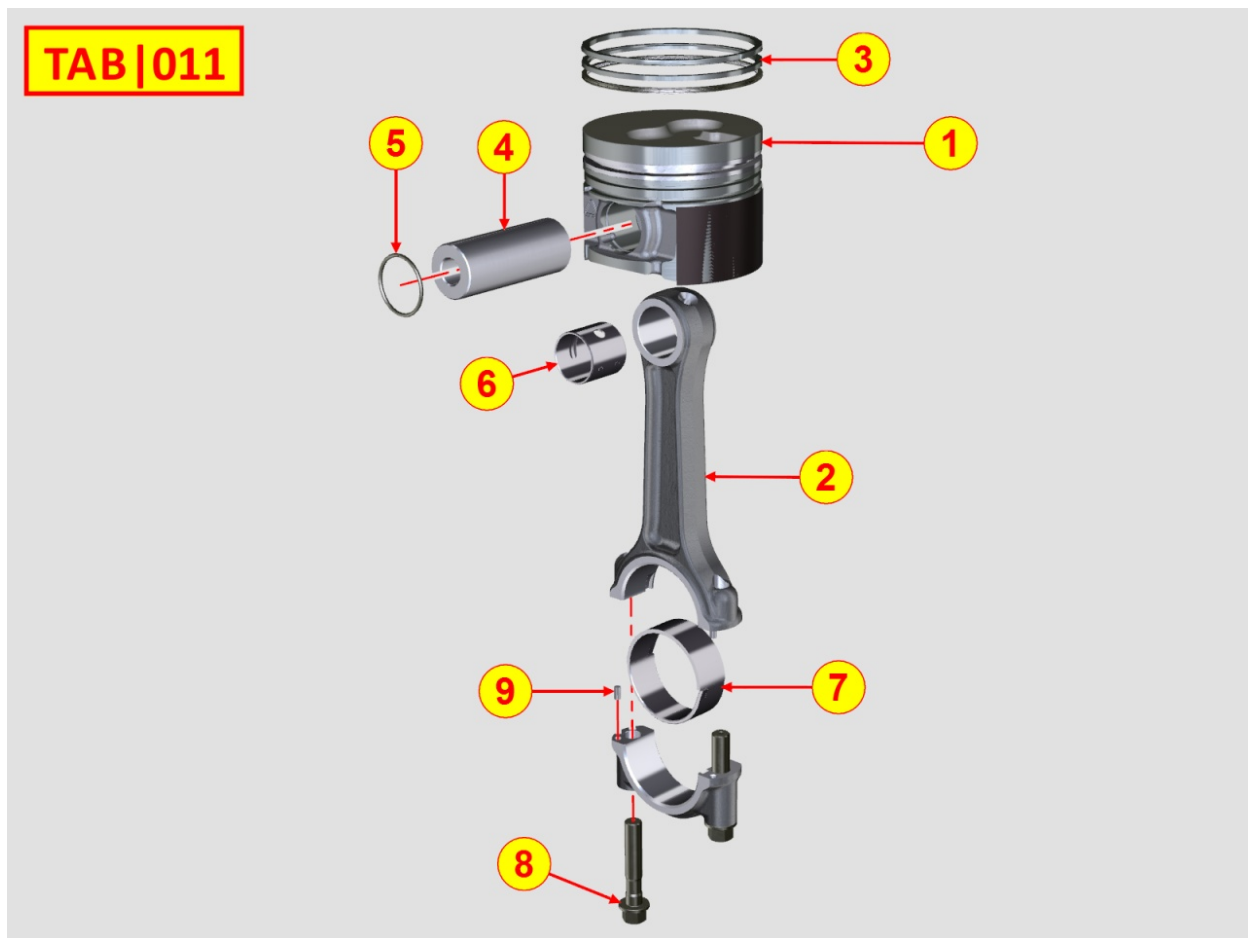

8011320990 - PISTON / CONNECTING ROD

Pos	Kit	Included In	Code	Description	Qty	Old Code	Tech. Info
1	A		ED0065015120-S	PISTON ASS.Y	1		
2	B		ED0015263430-S	CONNECTING ROD	2		⚠
3		(A)	ED0082112480-S	RINGS KIT	2/3/4		
3		(A)	ED0082112490-S	RINGS KIT (Ø+0.5MM)	2/3/4		
3		(A)	ED0082112500-S	RINGS KIT (Ø+1MM)	2/3/4		
4		(A)	ED0084800810-S	PISTON PIN	2		⚠
5		(A)	ED0012610990-S	RING	4		⚠
6		(B)	ED0016300750-S	CONROD BUSHING	1		⚠
7			ED0016300760-S	CONROD BUSHING	2/3/4		⚠
7			ED0016300830-S	CONROD BUSHING	1		
7			ED0016300840-S	CONROD BUSHING	1		
8		(B)	ED0017701010-S	SCREW	4/6/8