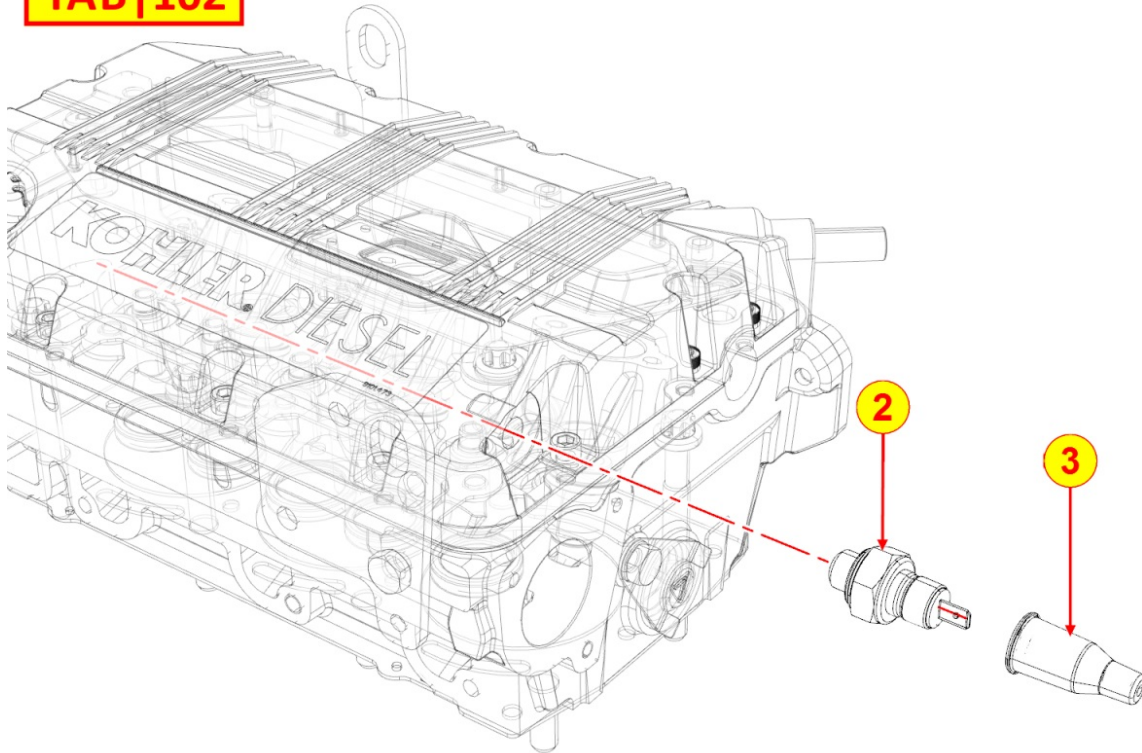

8102320020 - OIL PRESSURE SWITCH

TAB | 102

Pos	Kit	Included In	Code	Description	Qty	Old Code	Tech. Info
2			ED0067450930-S	SWITCH	1		
3			ED0064910130-S	GROMMET	1