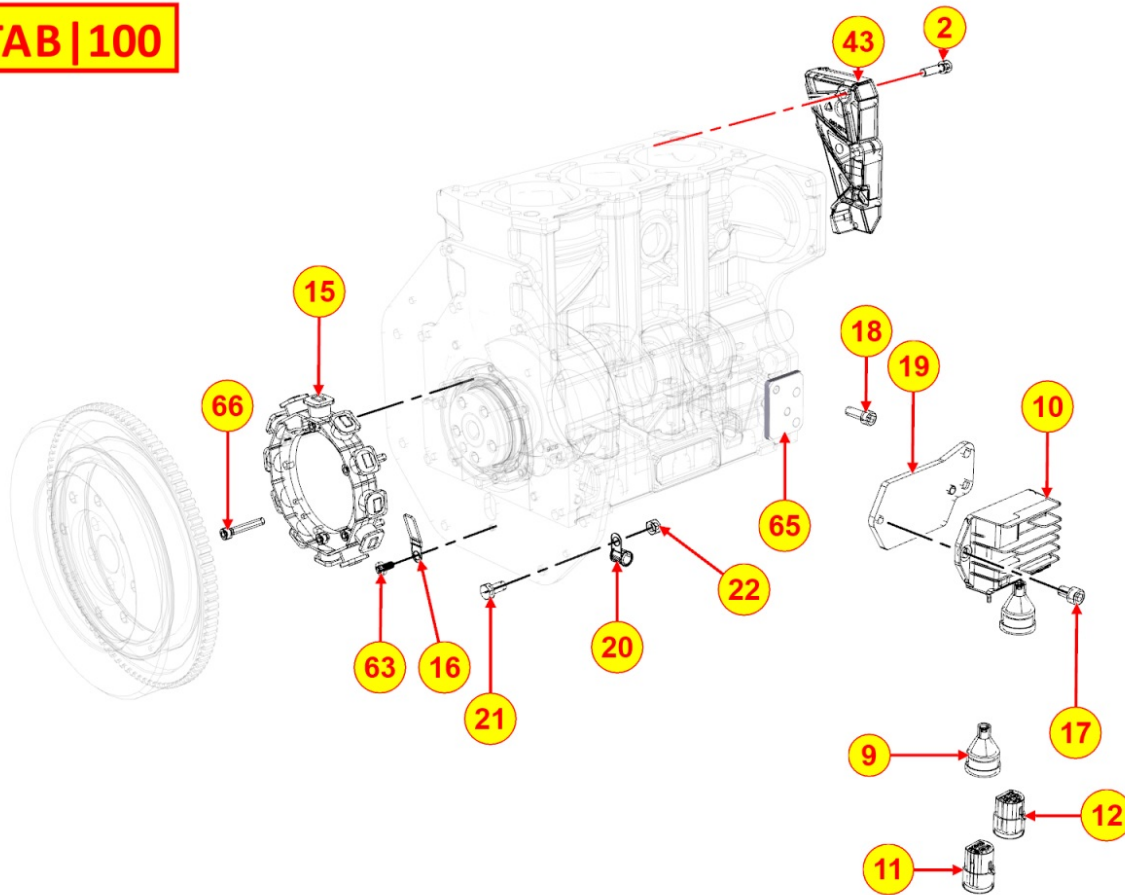

8100321350 - VOLTAGE ALTERNATOR

TAB | 100

Pos	Kit	Included In	Code	Description	Qty	Old Code	Tech. Info
2			ED0097320640-S	SCREW	2		
9			ED0021450650-S	CAP	2		⚠
10			ED0073623990-S	VOLTAGE REGULATOR	1		⚠
11			ED0015571280-S	JUNCTION BLOCK	1		⚠
12			ED0015571300-S	JUNCTION BLOCK	1		
13			ED0091801320-S	CABLE END	1		
14			ED0091800560-S	CABLE END	2		
15			ED0085650900-S	STATOR	1		⚠
16			ED0062751540-S	PLATE	1		
17			ED0097310300-S	SCREW	4		
18			ED0097301180-S	SCREW	2		
19			ED0085453990-S	BRACKET	1		
20			ED0036170880-S	CLAMP	1		
21			ED0017700020-S	SCREW	1		
22			ED0032400180-S	NUT	1		
43			ED0038000350-S	FLANGE	1		
63			ED0098651220-S	VITE/SCREW	1		
65			ED0085456450-S	BRACKET	1		
66				802332...0