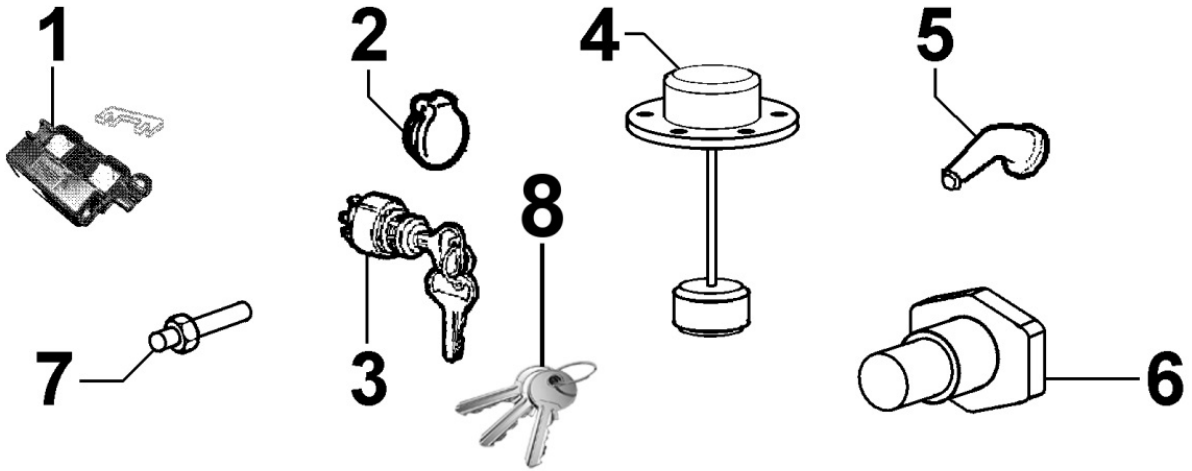

8108320010 - ELECTRICAL ACCESSORIES

Pos	Kit	Included In	Code	Description	Qty	Old Code	Tech. Info
3	A		ED0050410200-S	SWITCH	1		
8		(A)	ED0023450400-S	KEY	1