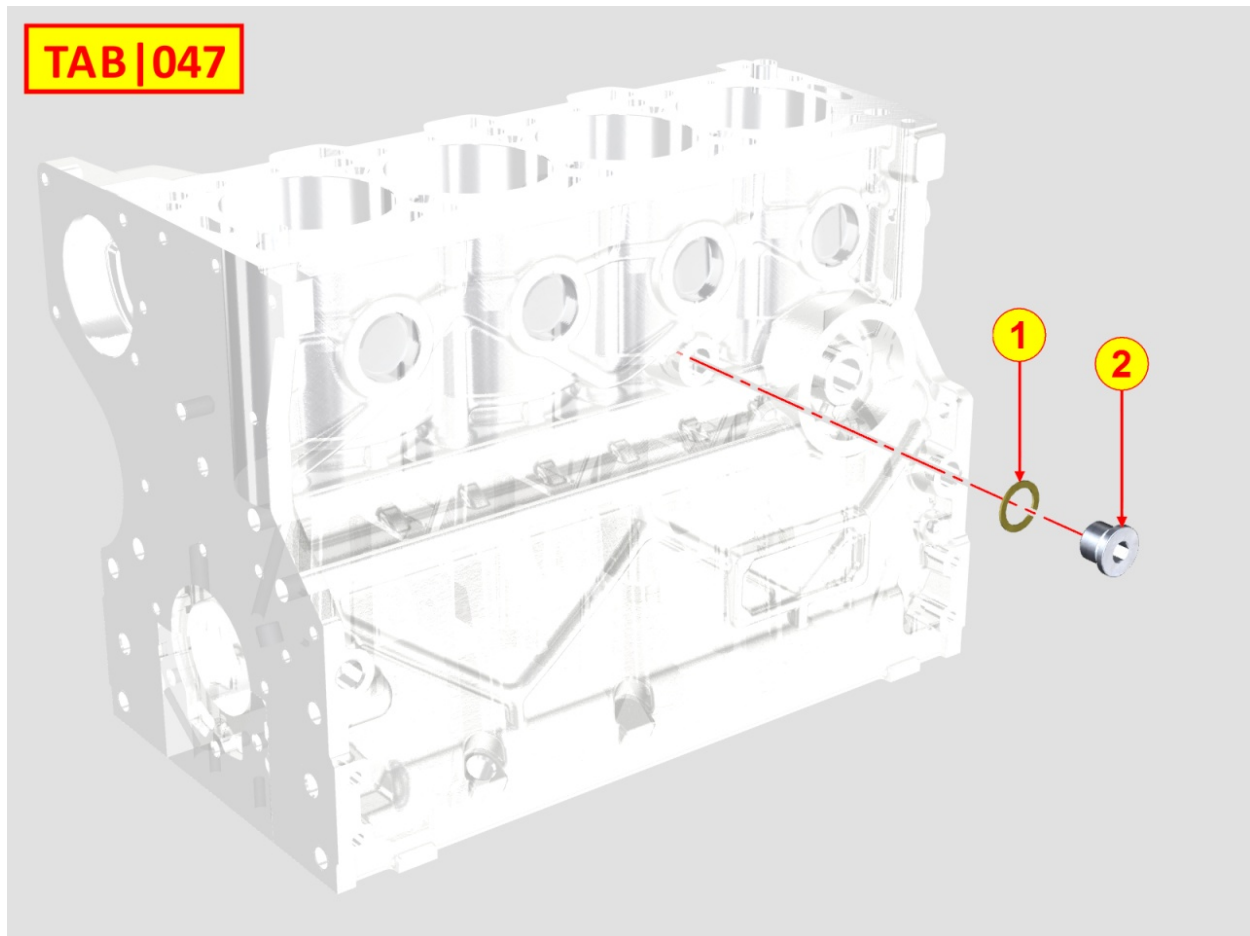

8047320150 - OIL COOLER

Pos	Kit	Included In	Code	Description	Qty	Old Code	Tech. Info
1			ED0046700190-S	GASKET	1		
2			ED0090400310-S	CAP	1