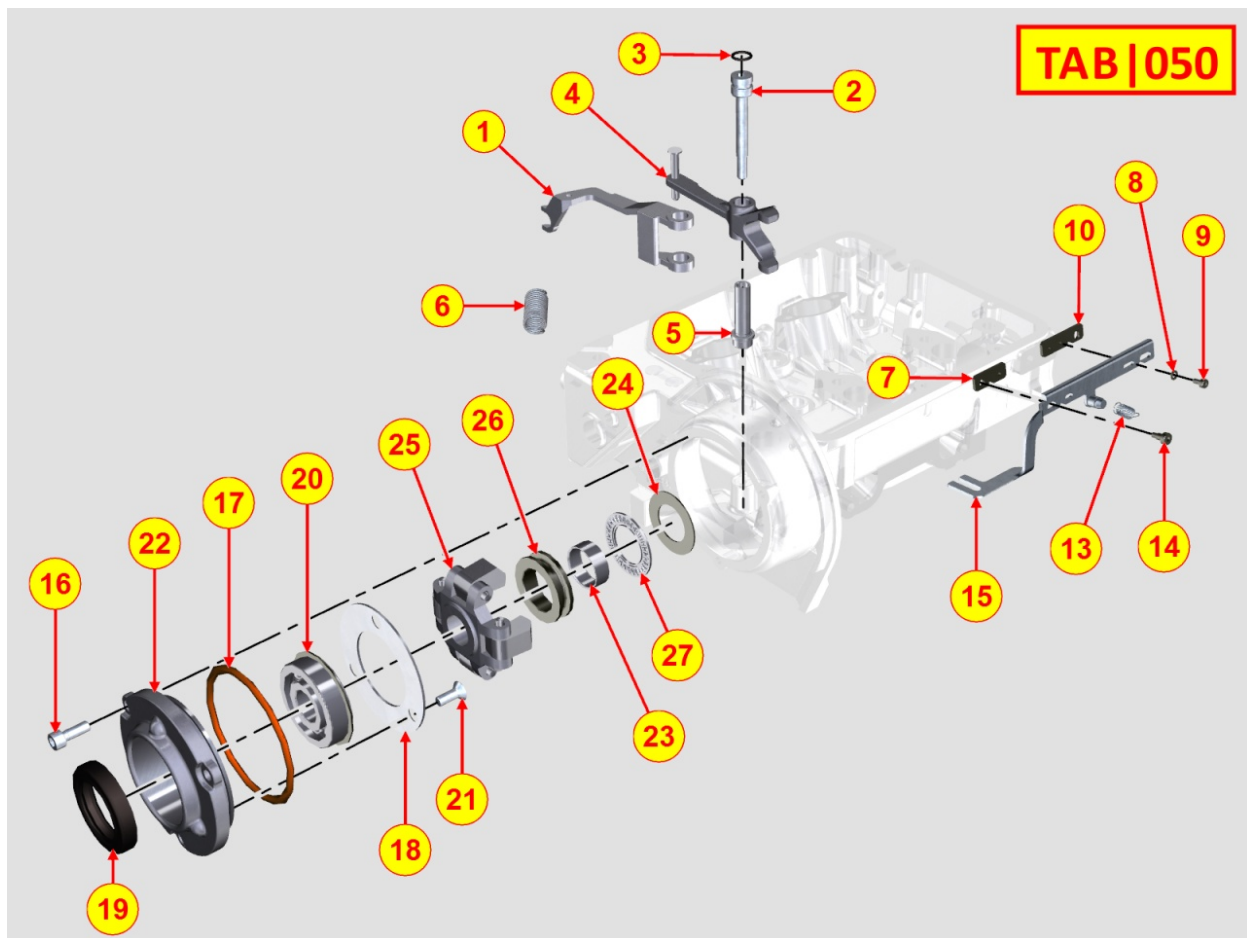

8050320520 - SPEED GOVERNOR

Pos	Kit	Included In	Code	Description	Qty	Old Code	Tech. Info
1	B		ED0048963600-S	GROUP LEVERS SPEED GOVERNOR	1		▲
2		(B)	ED0061101010-S	PIN	1		▲
3		(B)	ED0012000370-S	O-RING	1		
4		(B)		POS. 1	1		
5		(B)	ED0019540200-S	BUSHING	1		▲
6			ED0056551850-S	SPRING	1		▲
7		(D) (E)	ED0063200710-S	PLATE	1		▲
8		(D)	ED0076260370-S	WASHER	2/4/6		
9		(D)	ED0097320960-S	SCREW	2		
10		(D) (E)	KDISC.		1	ED0063200730-S	
13			ED0056552570-S	SPRING	1		▲
14			ED0098652020-S	SPECIAL SCREW FOR PUMP RACK	2		
15	E		ED0013801030-S	ROD	1		▲
16			ED0097300100-S	SCREW	3		
17		(A)	ED0012020370-S	O-RING	1		
18		(A)	ED0062751660-S	PLATE	1		
19		(A)	ED0012133030-S	SEAL RING	1		
20		(A)	ED0030010660-S	BEARING	1		
21			ED0098001620-S	SCREW	3		
22	A		ED0026902940-S	COVER	1		
23		(C)	ED0015850850-S	BUSHING	1		
24			ED0073520630-S	THRUST WASHER	1		
25			ED0088050480-S	SPEED REGULATOR MASSES	1		
26	C		ED0054012500-S	JUNCTION	1		
27			ED0031101650-S	BEARING	1		