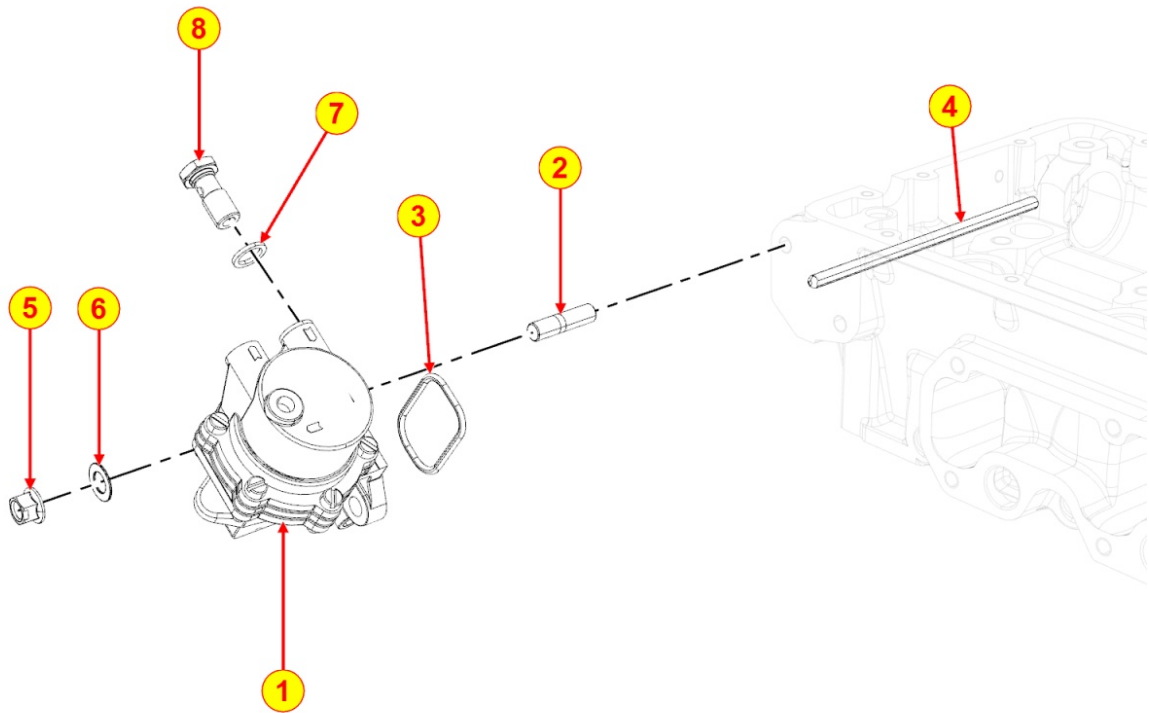

8062320390 - FUEL FEED PUMP

TAB | 062

Pos	Kit	Included In	Code	Description	Qty	Old Code	Tech. Info
1			ED0065851510-S	LIFT PUMP	1		
2			ED0067800080-S	STUD	2		
3			ED0012000870-S	O-RING	1		
4			ED0072007210-S	DRIVE ROD	1		
5			ED0032401640-S	NUT	2		
6			ED0075550290-S	WASHER	2		
7			ED0046700590-S	GASKET	4		
8			ED0019011930-S	UNION SCREW	2