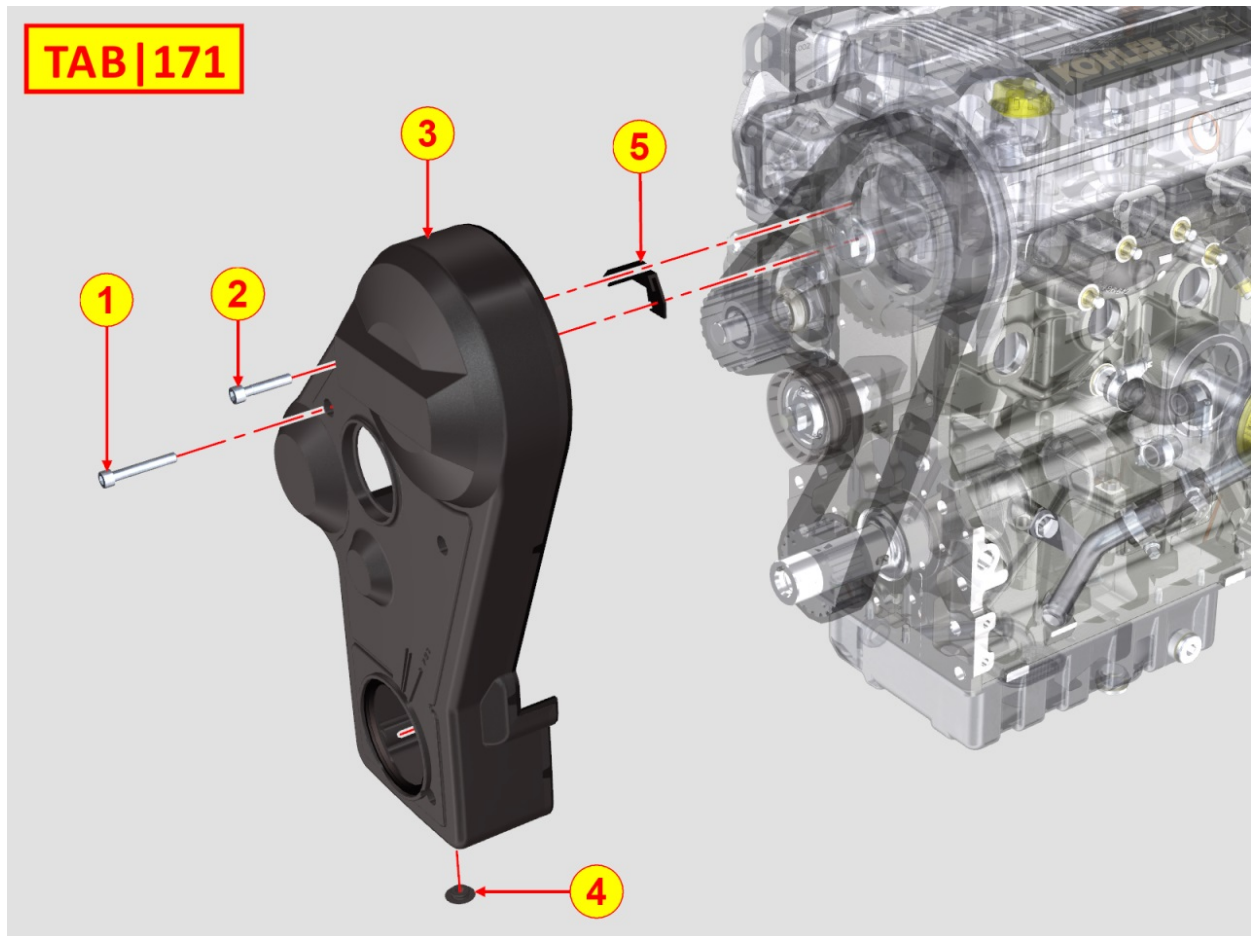

TAB | 160

Pos	Kit	Included In	Code	Description	Qty	Old Code	Tech. Info
1			ED0063705030-S	PLATE	1		
2			ED0017701270-S	SCREW	7		

8171320070 - TIMING GEAR GUARD

Pos	Kit	Included In	Code	Description	Qty	Old Code	Tech. Info
1			ED0097300150-S	SCREW	1		
2			ED0097320160-S	SCREW	4		
3			ED0069277050-S	GUARD	1		
4			ED0090000780-S	CAP	1		
5			ED0045801680-S	GASKET	1		⚠