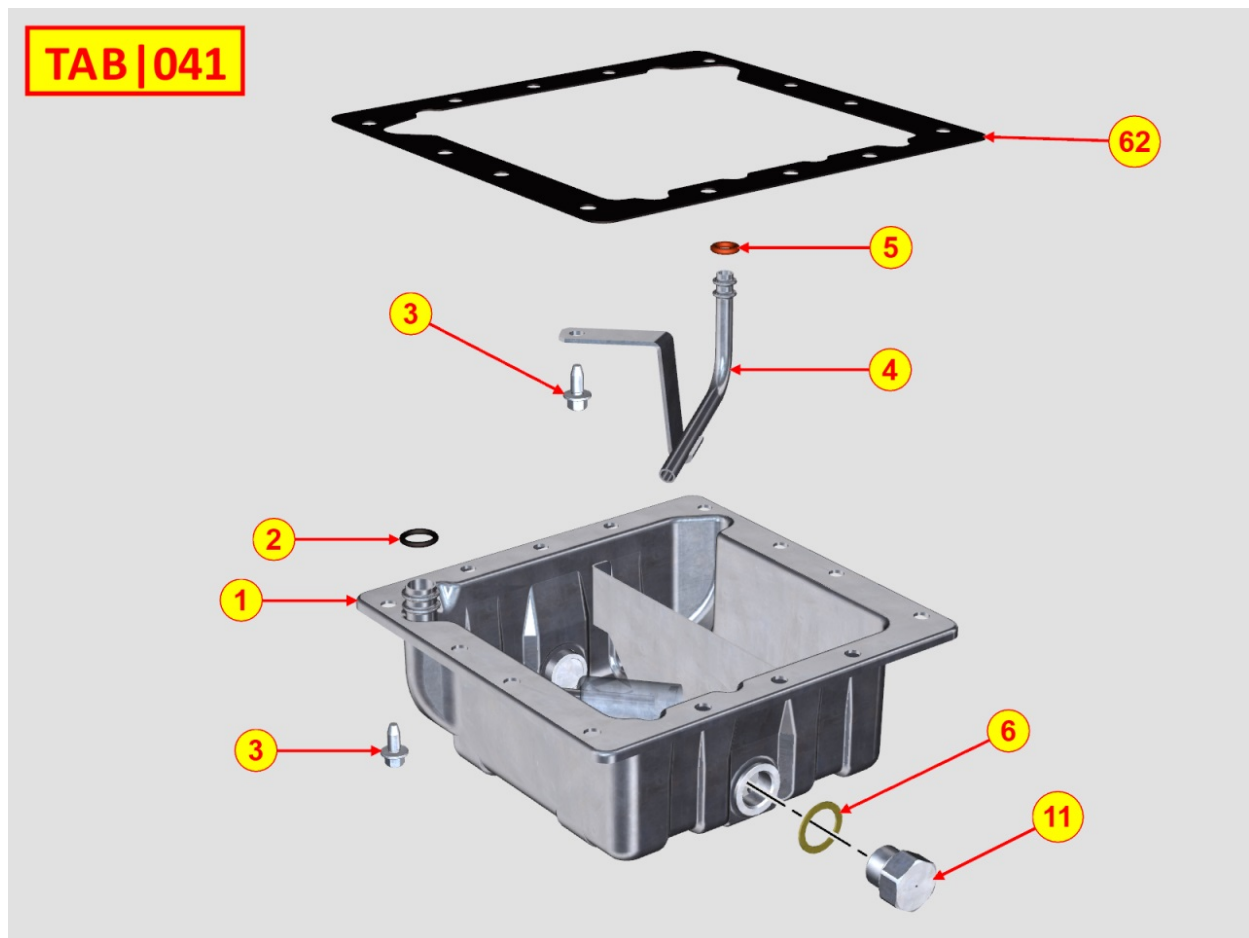

8041320330 - OIL PAN

Pos	Kit	Included In	Code	Description	Qty	Old Code	Tech. Info
1			ED0066450270-S	OIL SUMP	1		
2			ED0012000300-S	O-RING	1		
3			ED0017601300-S	SCREW	15		
4			ED0094854210-S	OIL PIPE	1		
5			ED0012002740-S	O-RING	1		⚠
6		(A)	ED0046700880-S	GASKET	2		⚠
11		(A)	ED0090400350-S	CAP	2		
62			ED0044311300-S	GASKET	1