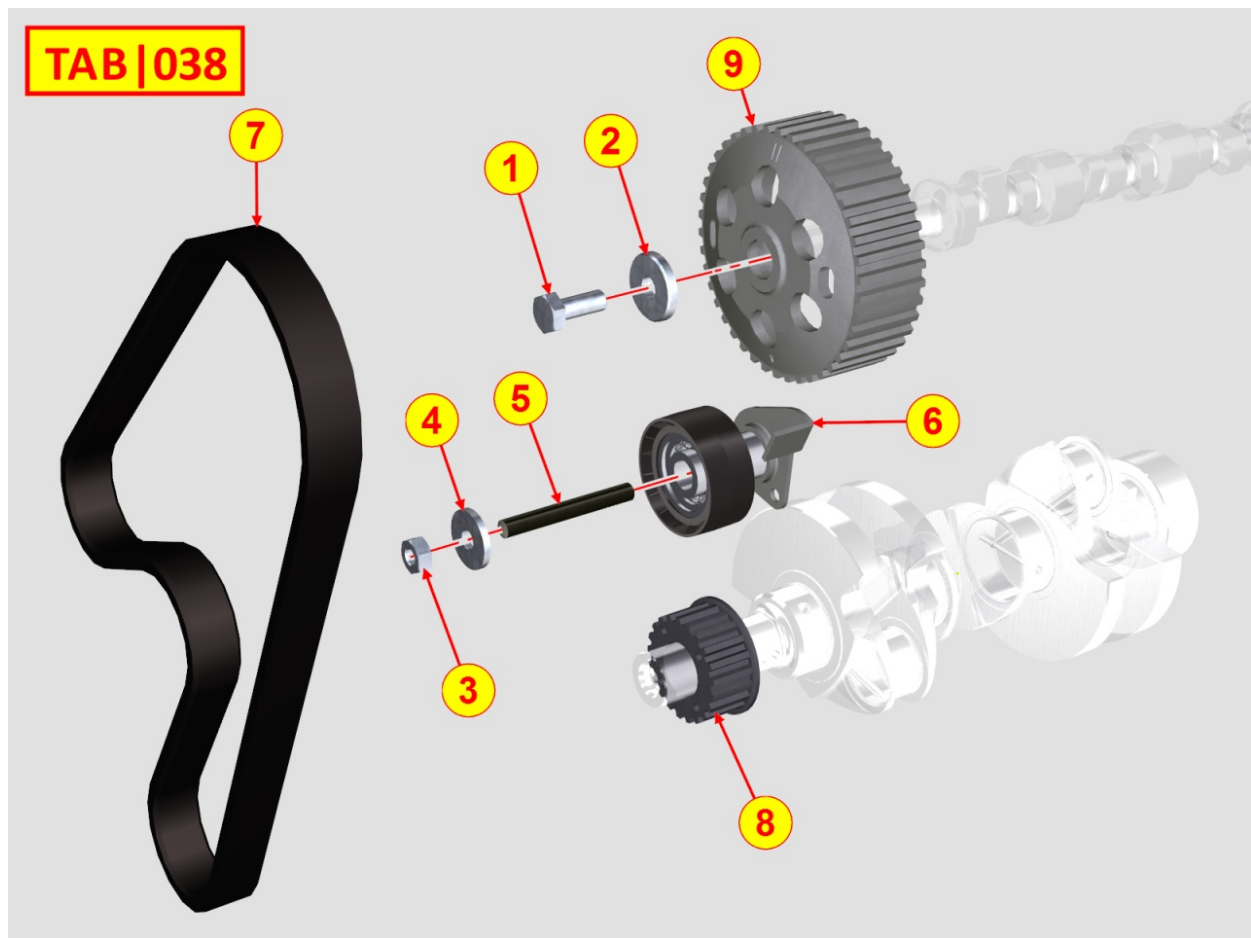

8038320020 - TIMING SYSTEM

Pos	Kit	Included In	Code	Description	Qty	Old Code	Tech. Info
1			ED0098201420-S	SCREW	1		
2			ED0076250450-S	WASHER	1		
3			ED0032400330-S	NUT	1		
4			ED0074950100-S	WASHER	1		
5			ED0068000900-S	STUD	1		
6			ED0041100090-S	TIGHTENING PULLEY	1		
7			ED0024403380-S	BELT	1		⚠
8			ED0069752920-S	PULLEY	1		⚠
9			ED0070900120-S	PULLEY	1