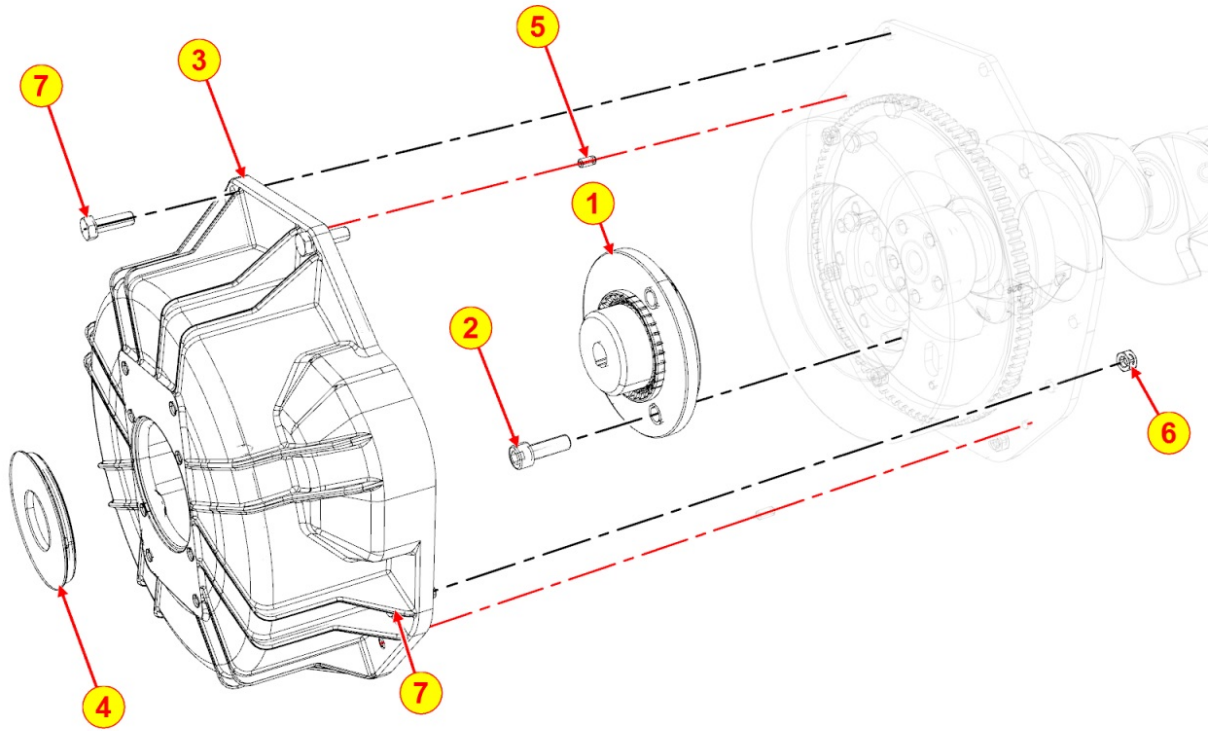

8130320940 - 1st PTO

TAB | 130

Pos	Kit	Included In	Code	Description	Qty	Old Code	Tech. Info
1			ED0042512180-S	COUPLING	1		
2			ED0097300450-S	SCREW	3		
3			ED0088363110-S	SUPPORT	1		
4			ED0013012950-S	RING	1		
5			ED0084000200-S	PIN	2		
6			ED0032400180-S	NUT	3		
7			ED0017700060-S	SCREW	7