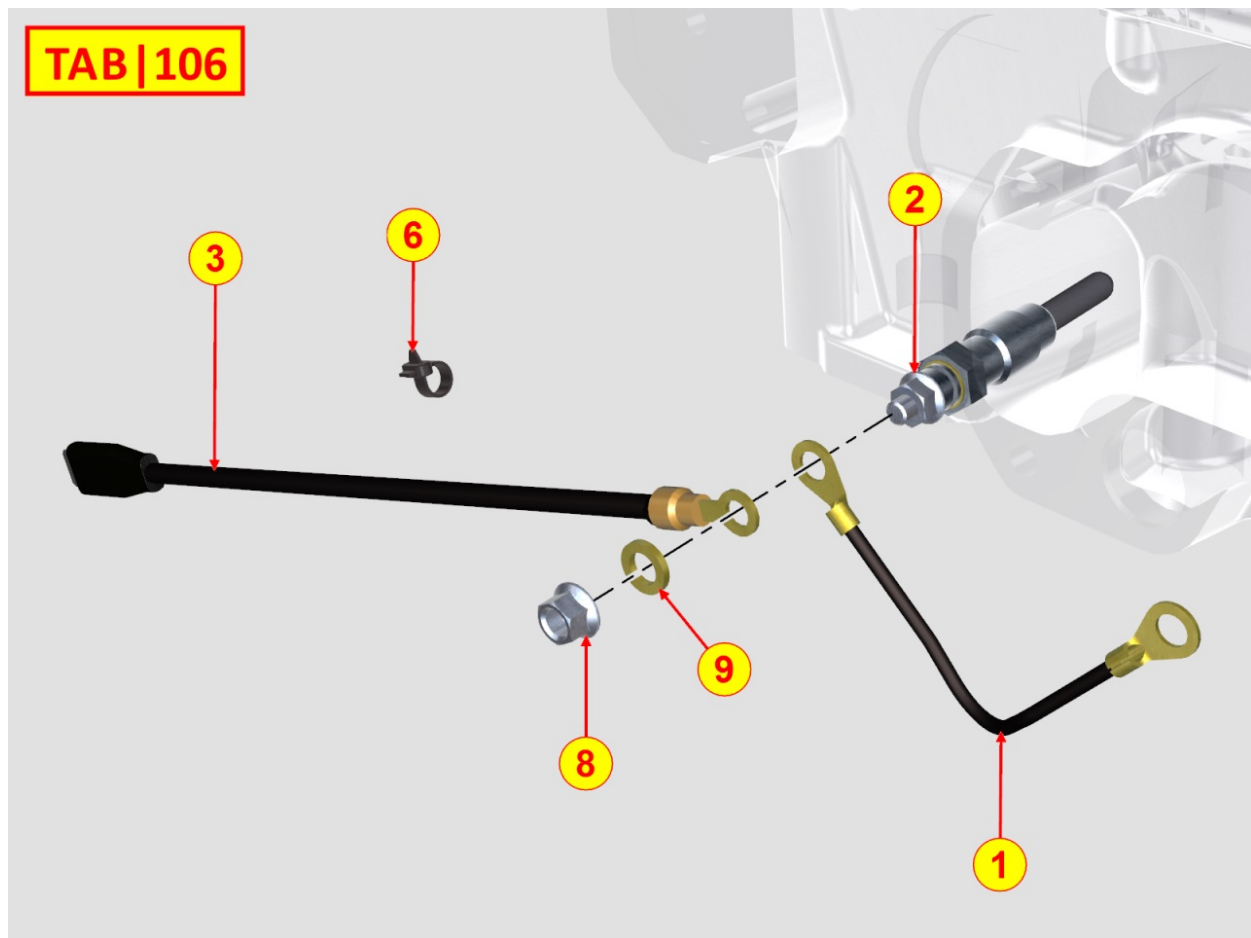

8106320010 - GLOW PLUGS / PRE-HEATING RELAY

Pos	Kit	Included In	Code	Description	Qty	Old Code	Tech. Info
1			ED0021855480-S	CABLE	1		
2	A		ED0021000890-S	GLOW PLUG	2	ED0021000980-S	⚠
3			ED0021858670-S	CABLE	1		⚠
6			ED0024710190-S	CABLE TIE	1		
8		(A)	ED0032400040-S	NUT	2	ED0032400050-S	
9		(A)	ED0076260660-S	WASHER	2