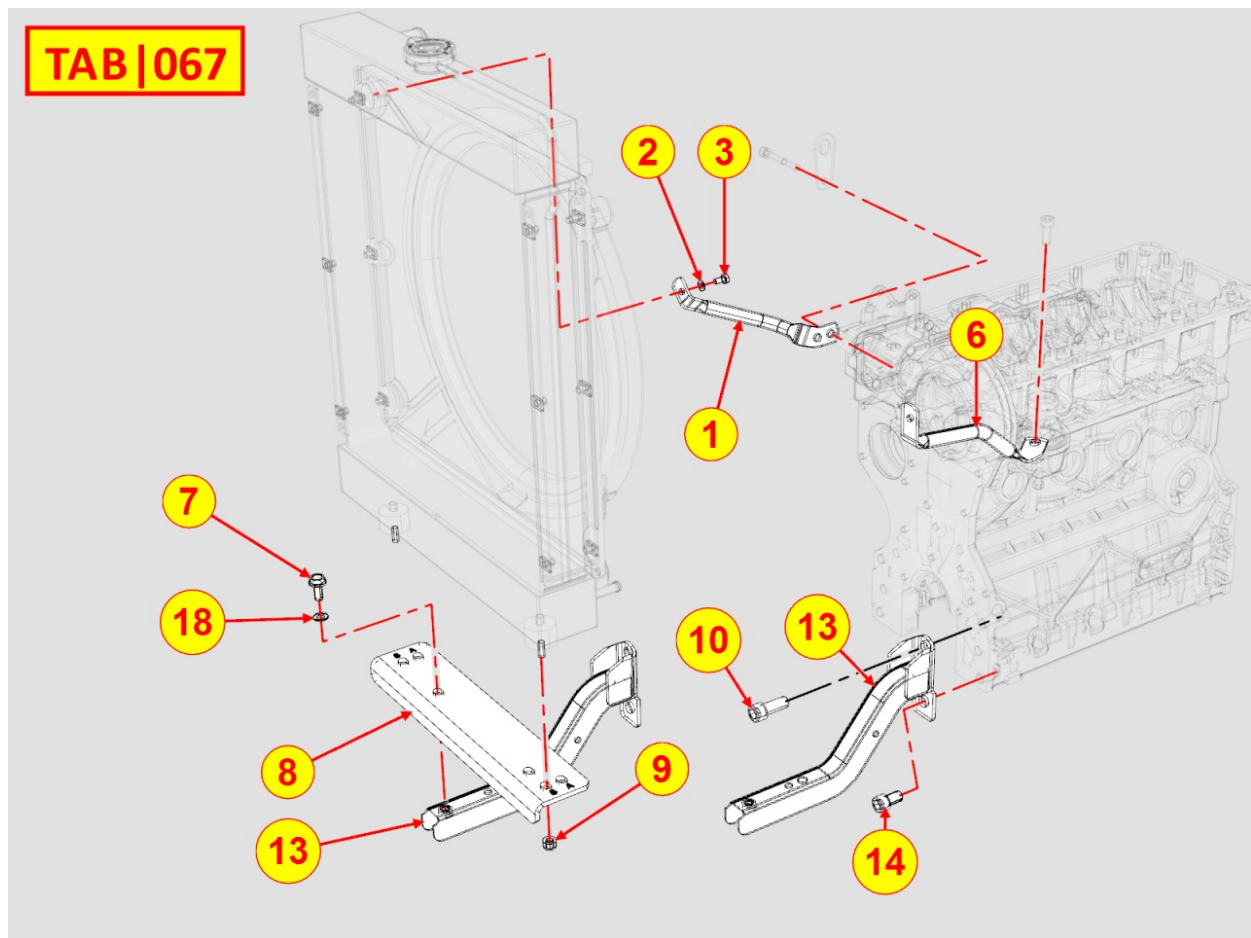

8067320330 - FIXING FOR COOLANT RADIATOR

Pos	Kit	Included In	Code	Description	Qty	Old Code	Tech. Info
1			ED0092651600-S	RIGHT RADIATOR ROD	1		
2			ED0076250070-S	WASHER	2		
3			ED0017600030-S	SCREW	2		
6			ED0092651920-S	TIEROD	1		
7			ED0017701110-S	SCREW	2		
8			ED0063600900-S	PLATE	1		
9			ED0032030750-S	NUT	2		
10			ED0097322950-S	SCREW	2		
11			ED0076450070-S	WASHER	4		
13			ED0085454390-S	BRACKET	2		
14			ED0097302630-S	SCREW	2		
18			ED0076250100-S	WASHER	2