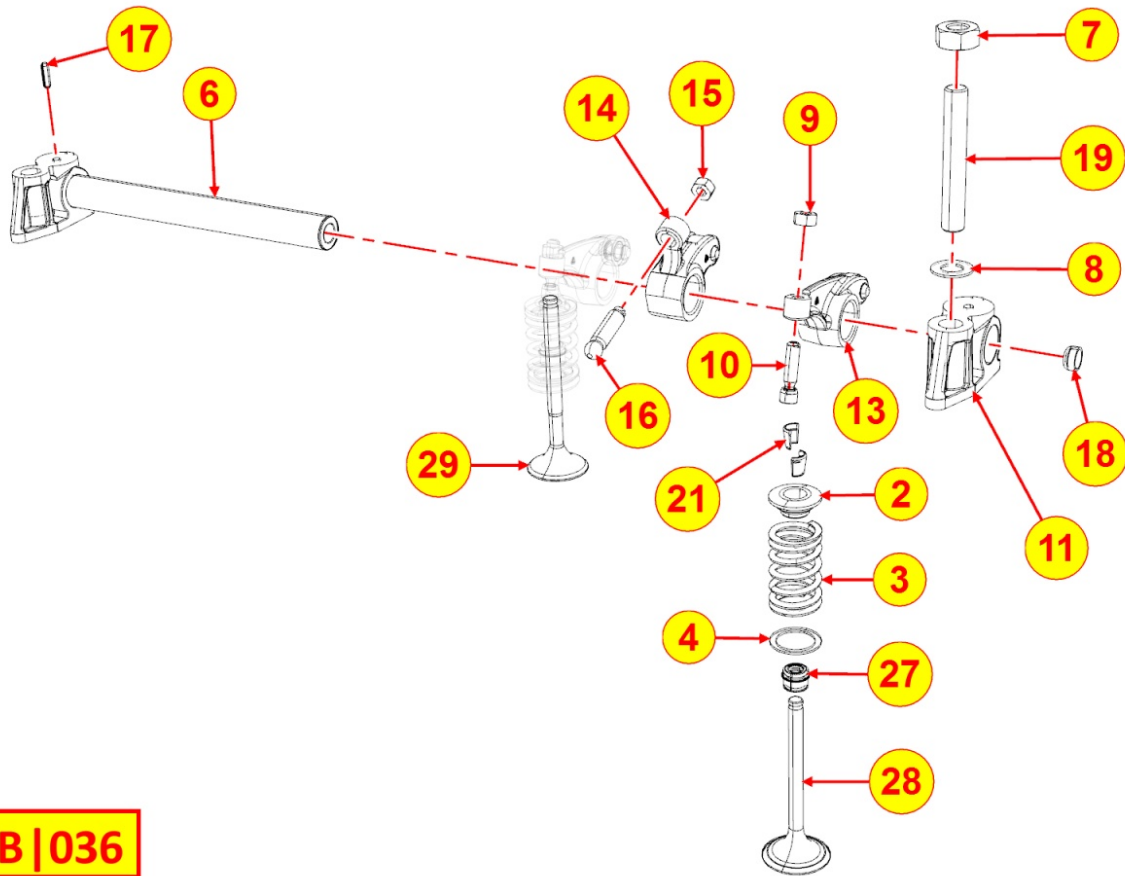

Pos	Kit	Included In	Code	Description	Qty	Old Code	Tech. Info
30		(A) (D)	ED0096721070-S	DELIVERY VALVE	2/3/4		
32		(A) (D)	ED0053750170-S	HOSE	2/3/4		

8035320680 - CAMSHAFT

TAB | 035

Pos	Kit	Included In	Code	Description	Qty	Old Code	Tech. Info
1			ED0010116300-S	CAMSHAFT	1		
3			ED0019704610-S	BUSHING	1		⚠
4			ED0035800350-S	ECCENTRIC	1		⚠
5			ED0019704600-S	BUSHING	1		⚠
6			ED0097303760-S	SCREW	1		⚠
8			ED0014101120-S	PUSHROD	2		

8036320110 - ROCKER ARMS / VALVES

TAB | 036

Pos	Kit	Included In	Code	Description	Qty	Old Code	Tech. Info
2	B		ED0064100170-S	VALVE SPRING RETAINER	4/6/8*		
3			ED0057551370-S	SPRING	4		
4			ED0076251850-S	WASHER	4		
6	A		ED0060451100-S	ROCKER ARM SHAFT	1		
6	E	(A)	ED0060450850-S	ROCKER ARM SHAFT	1		⚠
7			ED0032400330-S	NUT	3		
8			ED0076251300-S	WASHER	3		
9		(A) (C)	ED0032400080-S	NUT	1		
10		(A) (C)	ED0098500880-S	ADJUSTER	1		
11		(A)	ED0086151050-S	SUPPORT	3		
13	C	(A)	ED0015411930-S	ROCKER ARM - INTAKE/EXHAUST	4		
14	D	(A)	ED0015412200-S	ROCKER ARM - INJECTION PUMP	2		
15		(A) (D)	ED0032401510-S	NUT	1		
16		(A) (D)	ED0098501100-S	ADJUSTER	1		
17		(A) (E)	ED0084300610-S	TAPER PIN 'D 10	1		
18		(A) (E)	ED0090001480-S	CAP	2		
19			ED0068000880-S	STUD	3		
21		(B)	ED0080570030-S	COTTER	8		
27			ED0045350150-S	GASKET	4		⚠
28			ED0096521570-S	INTAKE VALVE	2		⚠
29			ED0096851500-S	EXHAUST VALVE	2		⚠