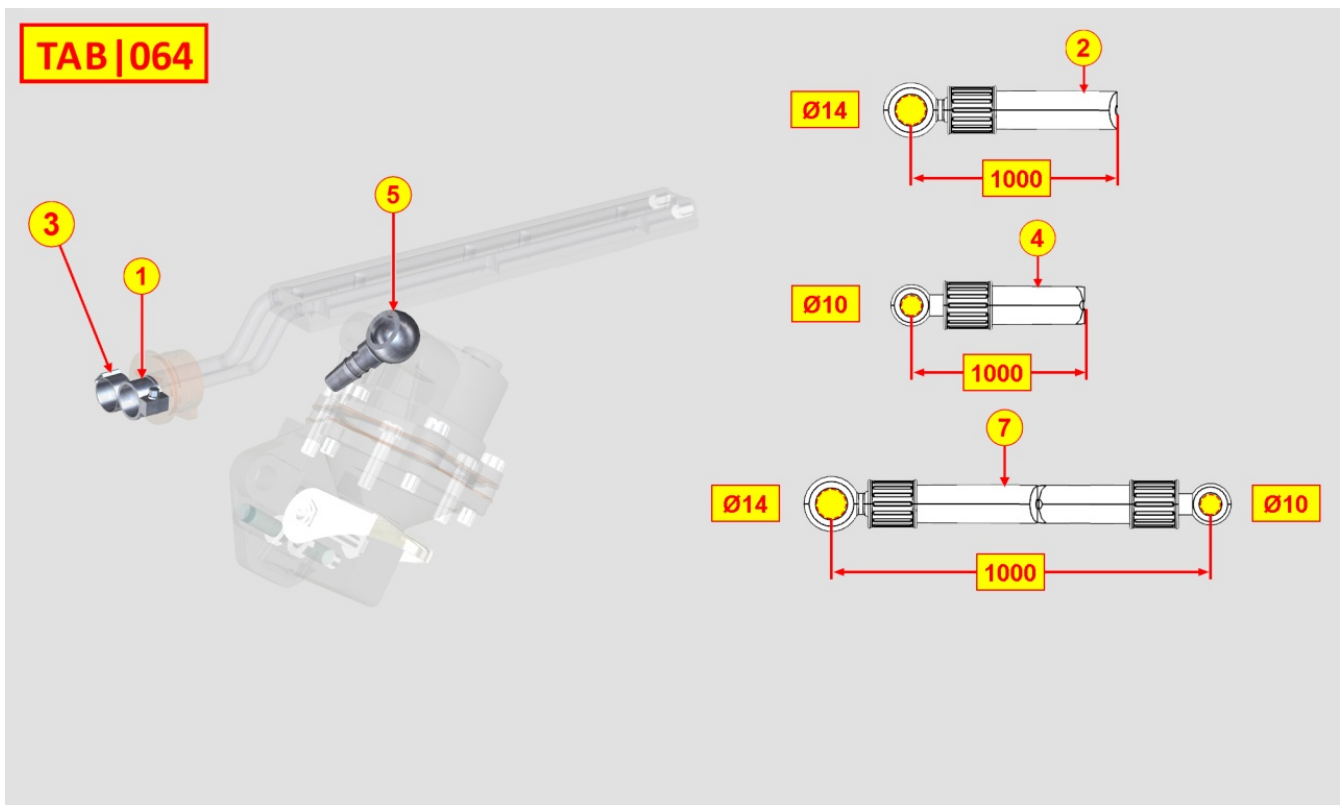

8064320990 - FUEL LINES

Pos	Kit	Included In	Code	Description	Qty	Old Code	Tech. Info
1			ED0036300500-S	CLAMP	1		
2			ED0093761160-S	FUEL PIPE	1		
3			ED0036302170-S	CLAMP	1		
4			ED0093758590-S	FUEL PIPE	1		
5			ED0072701380-S	JOINT	1		
7			ED0093758530-S	FUEL PIPE	1		
14			ED0046700610-S	GASKET	6