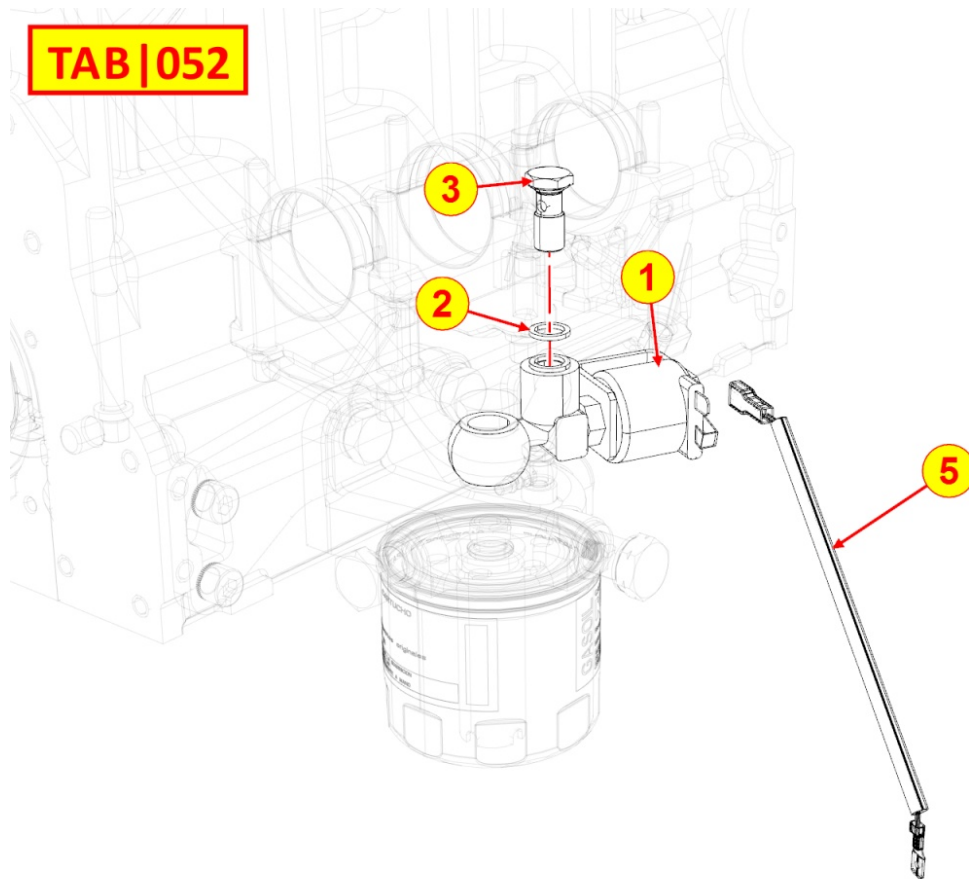

8052320080 - ELECTROVALVE

Pos	Kit	Included In	Code	Description	Qty	Old Code	Tech. Info
1			ED0035871190-S	SOLENOID VALVE	1		
2			ED0046700590-S	GASKET	2		
3			ED0019011930-S	UNION SCREW	1		
4			ED0024710060-S	CABLE TIE	1		
5			ED0021858780-S	CABLE	1