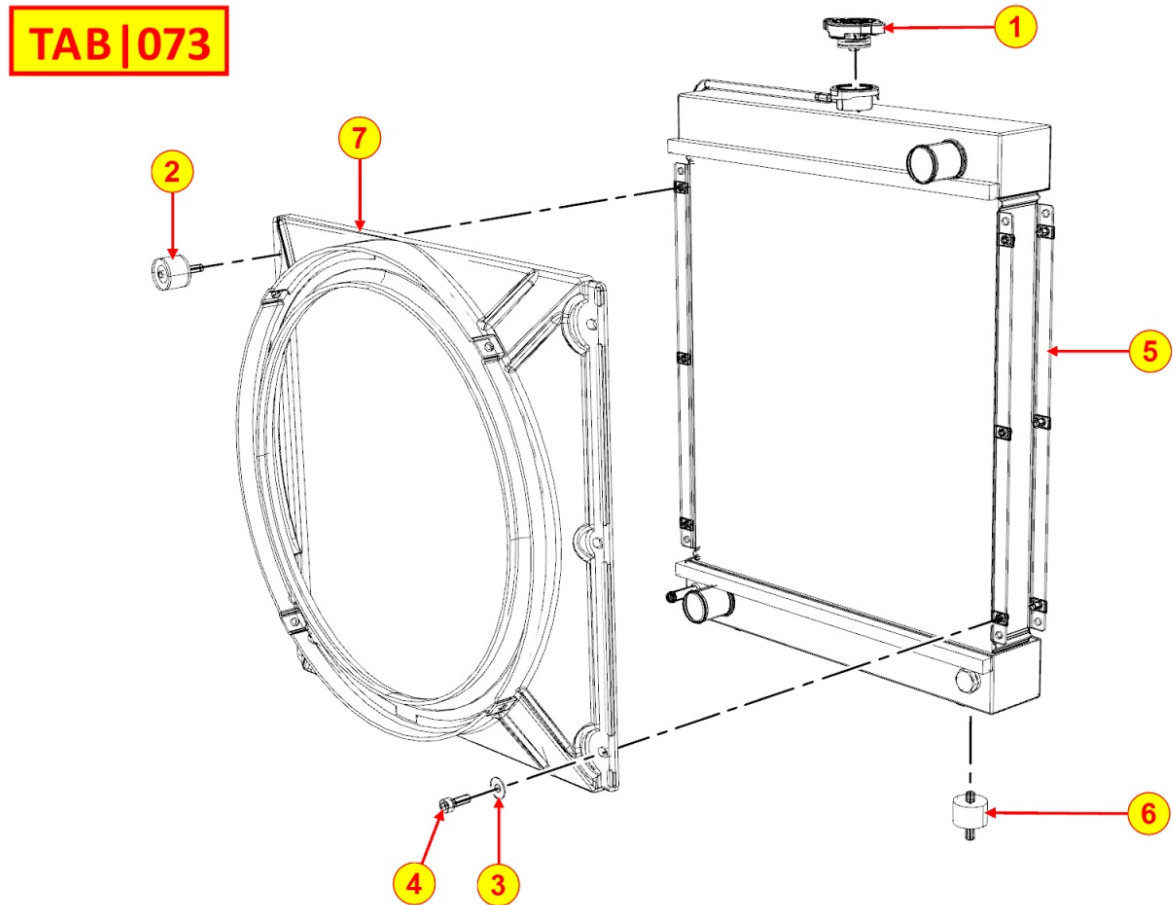

8073321110 - COOLANT RADIATOR

Pos	Kit	Included In	Code	Description	Qty	Old Code	Tech. Info
1		(A) (B)	ED0090002390-S	CAP	1		
2			ED0086361540-S	SILENT BLOCK	2		
3			ED0076250700-S	WASHER	4		
4			ED0097300100-S	SCREW	4		
5	A		ED0073503210-S	COOLER	1		
6		(B)	ED0086361450-S	SILENT BLOCK	2		
7			ED0025694780-S	SHROUD	1