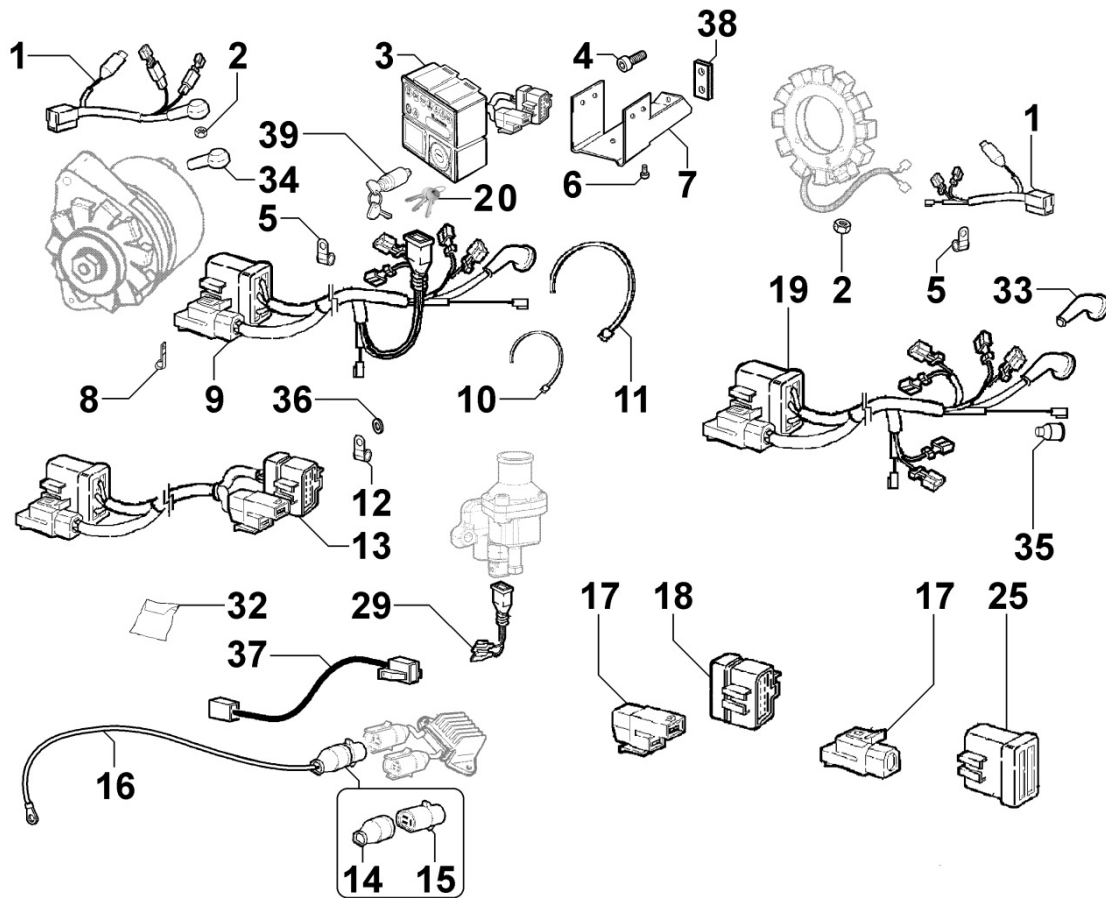

8103320640 - CONTROL PANEL / ENGINE WIRES

Pos	Kit	Included In	Code	Description	Qty	Old Code	Tech. Info
2			ED0032400080-S	NUT	1		
3	A		ED0072455000-S	PANEL	1	ED0072454530-S	
4			ED0097320920-S	SCREW	2		
5			ED0036170880-S	CLAMP	1		
6			ED0097303250-S	SCREW	4		
7			ED0085455070-S	BRACKET	1		
8			ED0036171470-S	CLAMP	1		
9	B		ED0021861090-S	CABLE	1		⚠
14			ED0021450650-S	CAP	1		⚠
15			ED0015571300-S	JUNCTION BLOCK	1		
15			ED0015571280-S	JUNCTION BLOCK	1		⚠
17		(C)	ED0015571220-S	JUNCTION BLOCK	1		
25			ED0015571180-S	JUNCTION BLOCK	1