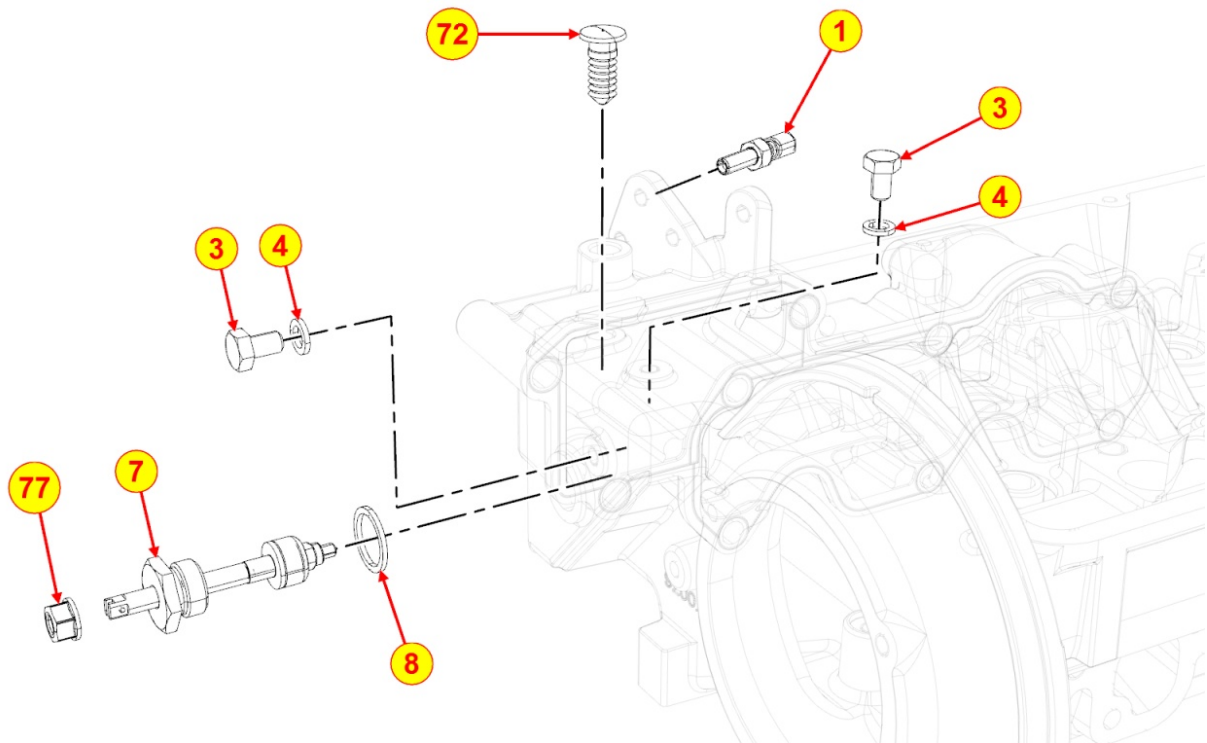

8051320490 - CONTROLS

TAB | 051

Pos	Kit	Included In	Code	Description	Qty	Old Code	Tech. Info
1			ED0091801910-S	CABLE END	1		
3			ED0017600010-S	SCREW	2		⚠
4			ED0046700620-S	GASKET	2		⚠
7			ED0085761120-S	CHOKE	1		
8			ED0044800460-S	GASKET	1		
10			ED0032400080-S	NUT	1		
72			ED0090001350-S	CAP	1		
77			ED0032401530-S	NUT	1		⚠