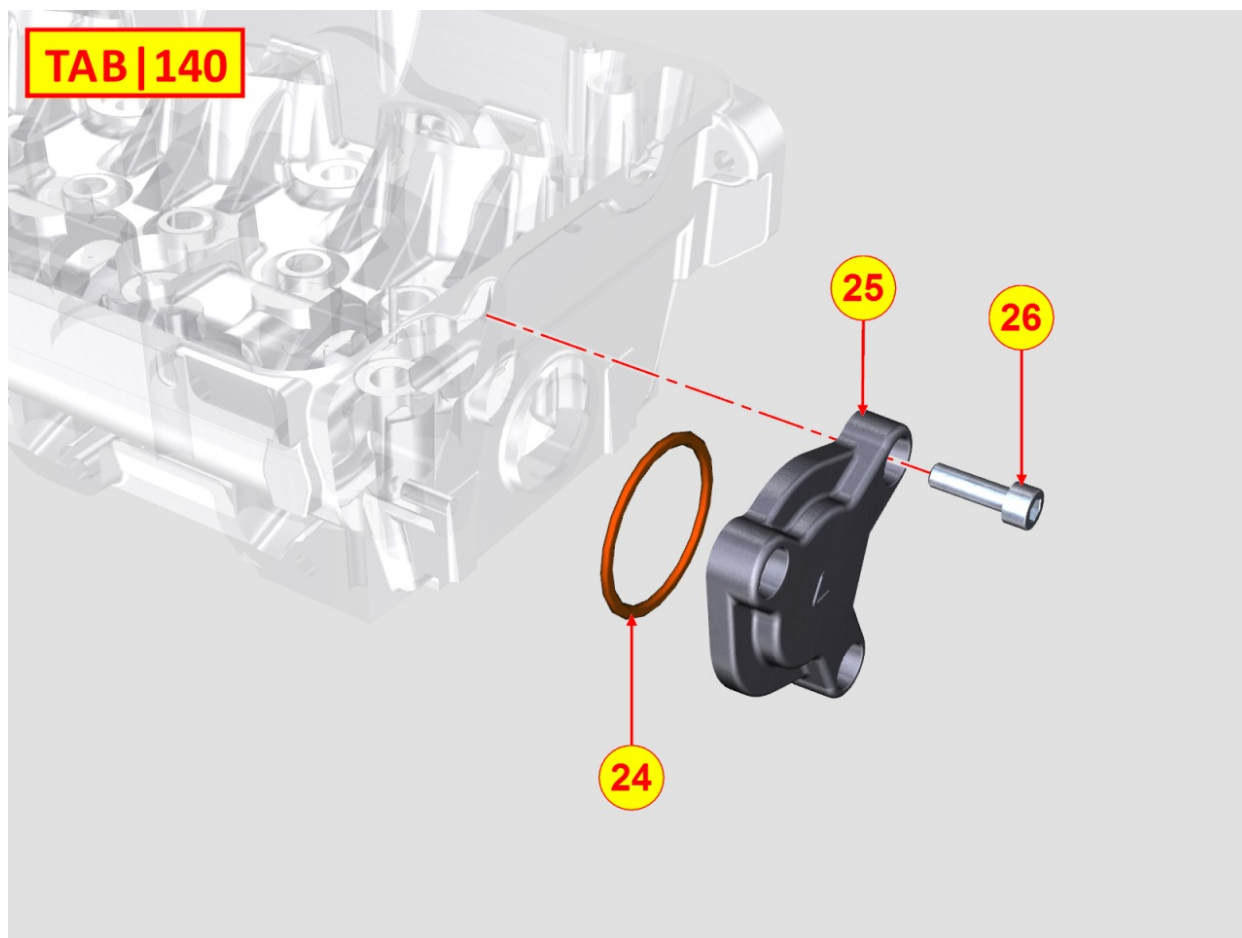

8140320040 - 3rd PTO

Pos	Kit	Included In	Code	Description	Qty	Old Code	Tech. Info
24			ED0012002330-S	O-RING	1		
25			ED0038000260-S	FLANGE	1		
26			ED0097304160-S	SCREW	3