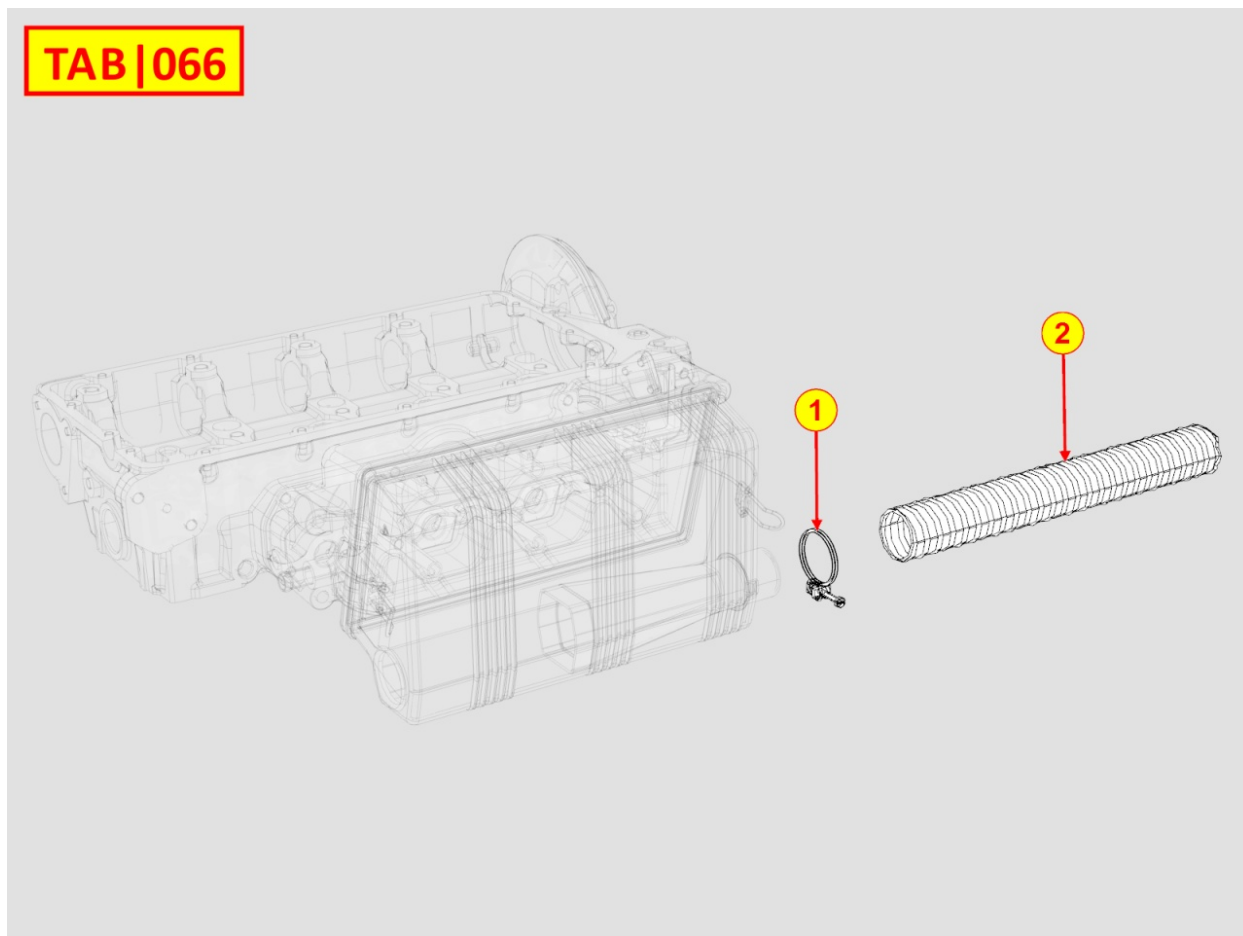

8066320010 - ADDITIONAL HOSES

TAB | 066

Pos	Kit	Included In	Code	Description	Qty	Old Code	Tech. Info
1			ED0036301500-S	CLAMP	1		
2			ED0094101860-S	HOSE	1