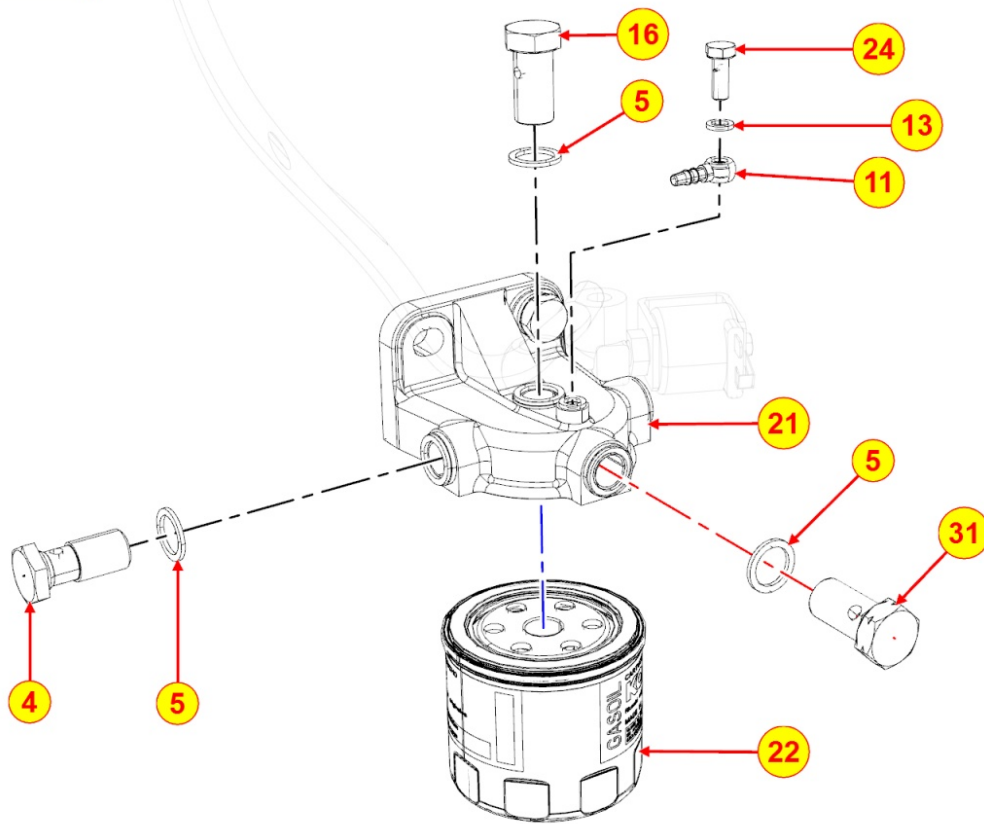

8061320740 - FUEL FILTER

TAB | 061

Pos	Kit	Included In	Code	Description	Qty	Old Code	Tech. Info
4			ED0015700450-S	UNION SCREW	1		
5			ED0046700610-S	GASKET	6		
11			ED0072701080-S	JOINT	1		
13			ED0046700620-S	GASKET	2		⚠
16			ED0019010320-S	UNION SCREW	1		
21	A		ED0037301030-S	FILTER	1		⚠
22		(A)	ED0021752880-S	FUEL CARTRIDGE	1		
24			ED0019010330-S	UNION SCREW	1		
31			ED0096800490-S	VALVE	1