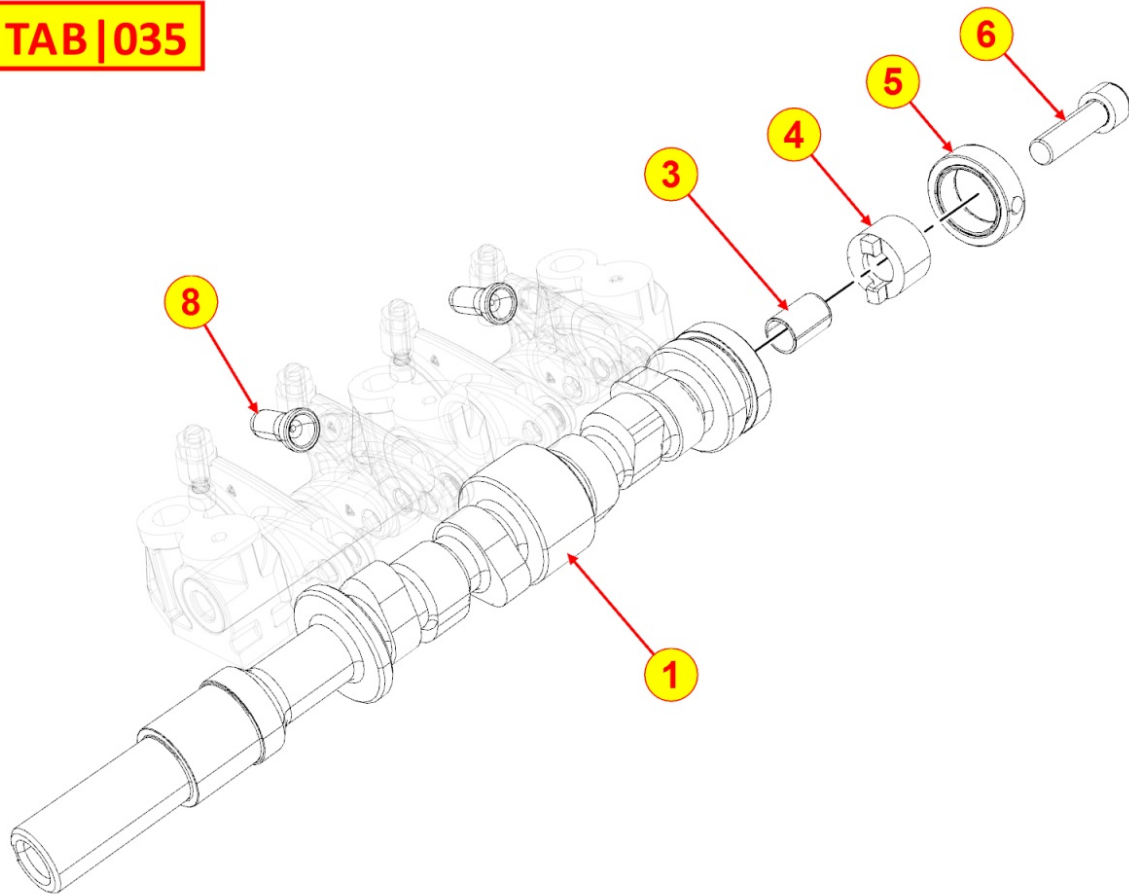

Pos	Kit	Included In	Code	Description	Qty	Old Code	Tech. Info
30		(A) (D)	ED0096721070-S	DELIVERY VALVE	2/3/4		
32		(A) (D)	ED0053750170-S	HOSE	2/3/4		

8035320680 - CAMSHAFT

TAB | 035

Pos	Kit	Included In	Code	Description	Qty	Old Code	Tech. Info
1			ED0010116300-S	CAMSHAFT	1		
3			ED0019704610-S	BUSHING	1		⚠
4			ED0035800350-S	ECCENTRIC	1		⚠
5			ED0019704600-S	BUSHING	1		⚠
6			ED0097303760-S	SCREW	1		⚠
8			ED0014101120-S	PUSHROD	2		