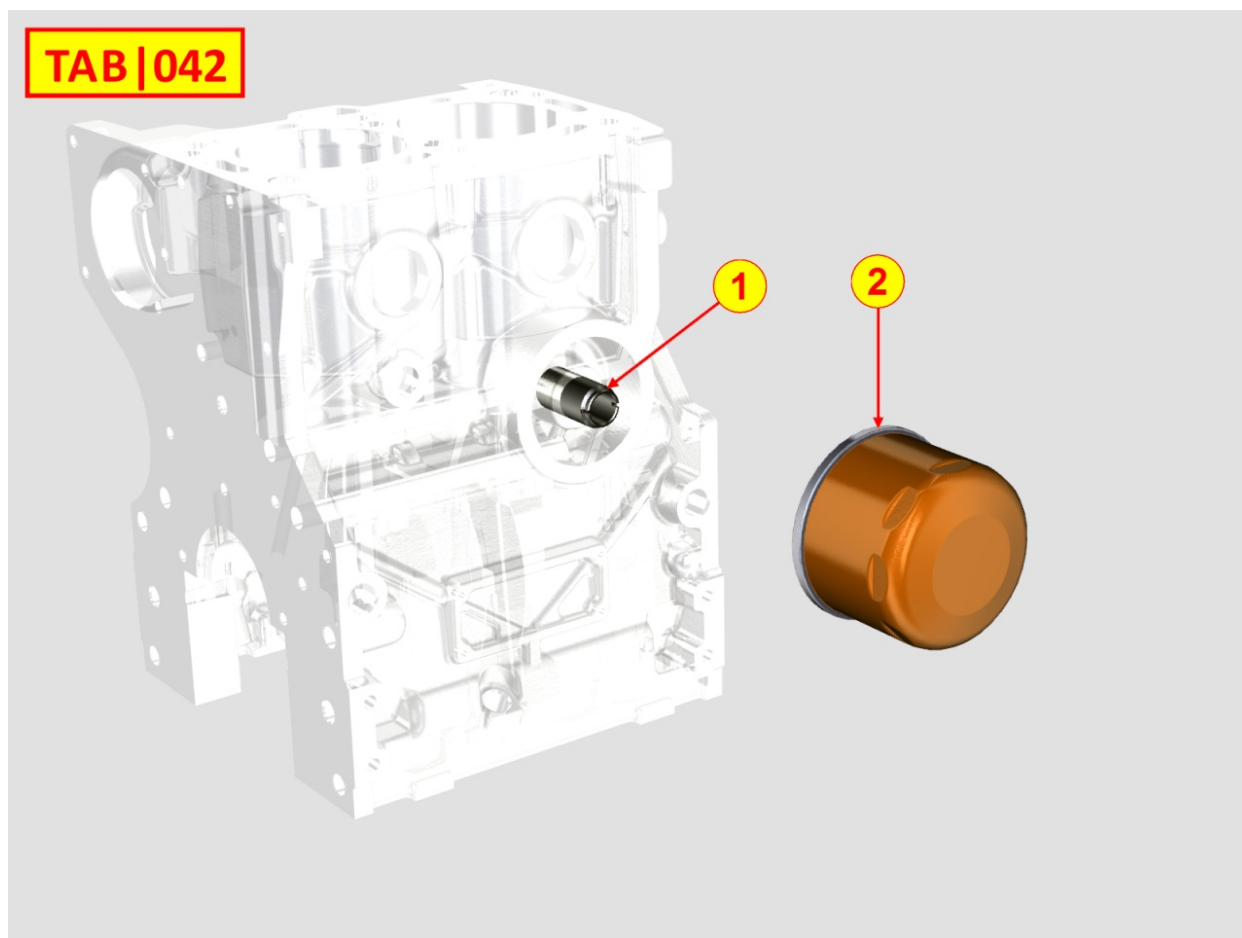

8042320040 - OIL FILTER

Pos	Kit	Included In	Code	Description	Qty	Old Code	Tech. Info
1			ED0072650210-S	JOINT	1		
2			ED0021752830-S	OIL CARTRIDGE	1	ED0021751070-S