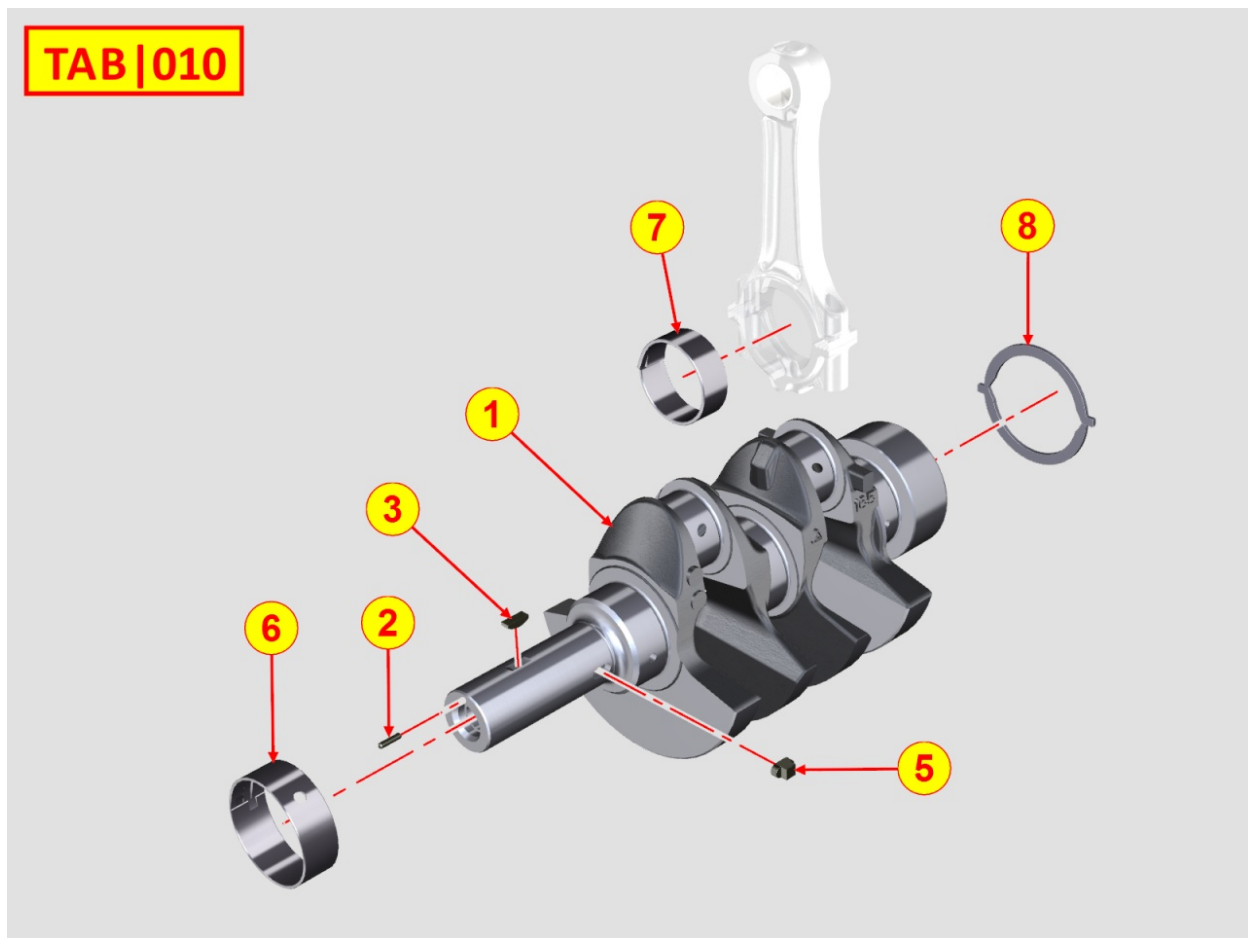

LDW702

Update Date 10/07/2022

Print Date 08/09/2022

Tavola ricambi

Index	Description
8010320100	CRANKSHAFT
8011320990	PISTON / CONNECTING ROD
8012320680	FLYWHEEL
8014320060	PULLEYS / BELT
8020320870	CRANKCASE
8021320490	CYLINDER HEAD
8022320480	HEAD COVER
8023320020	FLYWHEEL SIDE SUPPORT
8025320110	ENGINE MOUNTS
8030320070	INJECTION SYSTEM
8035320680	CAMSHAFT
8036320110	ROCKER ARMS / VALVES
8038320020	TIMING SYSTEM
8040320040	OIL PUMP
8041320330	OIL PAN
8042320040	OIL FILTER
8043320310	OIL DIPSTICK
8045320020	BREATHER SYSTEM
8047320150	OIL COOLER
8050320520	SPEED GOVERNOR
8051320490	CONTROLS
8052320080	ELECTROVALVE
8061320740	FUEL FILTER
8062320390	FUEL FEED PUMP
8064320990	FUEL LINES
8066320010	ADDITIONAL HOSES
8067320330	FIXING FOR COOLANT RADIATOR
8068320370	COOLANT HOSES
8071320850	COOLING FAN
8073321110	COOLANT RADIATOR
8074320010	THERMOSTAT UNIT
8075320020	COOLANT INLET FLANGE
8077320010	COOLANT PUMP
8079320040	FITTING FOR CAB HEATING
8080321280	AIR INLET MANIFOLD / AIR FILTER
8082320430	AIR INLET ACCESORIES

8010320100 - CRANKSHAFT

Pos	Kit	Included In	Code	Description	Qty	Old Code	Tech. Info
1	A		ED0010514920-S	CRANKSHAFT	1		
2		(A)	ED0084300040-S	TAPER PIN 3X12 DIN 1481	1		
3		(A)	ED0022801190-S	KEY	1		
4		(A)	ED0090801320-S	CAP	2		
5		(A)	ED0022801490-S	KEY	1		
6		(A)		802032...0	2/3/4/5		
7		(A)		801132...0	2/3/4		
8		(A)		802032...0	2		