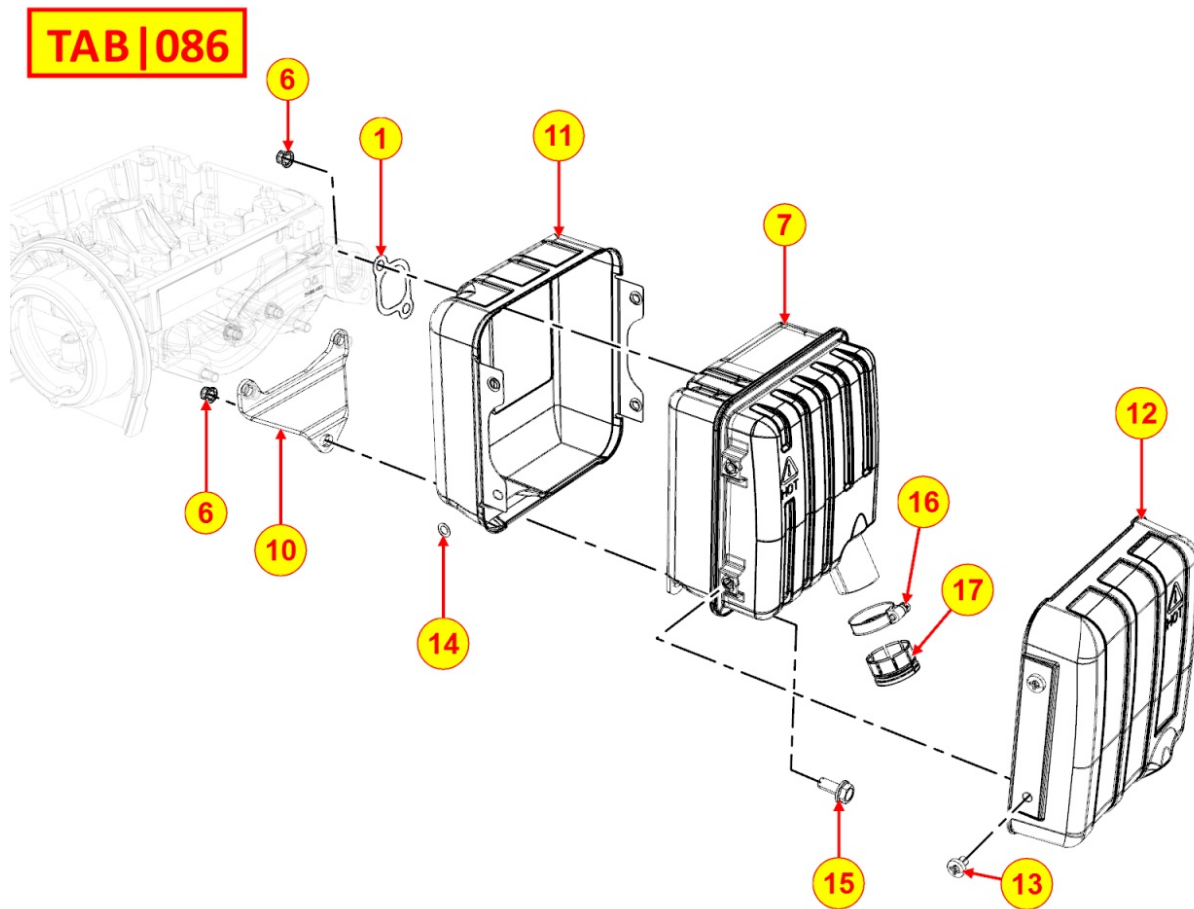

8086320160 - EXHAUST LINE

Pos	Kit	Included In	Code	Description	Qty	Old Code	Tech. Info
1			ED0045011130-S	GASKET	1		
6			ED0032401630-S	NUT	3		
7	A		ED0054604640-S	MUFFLER	1		
7		(A)	ED0054604650-S	MUFFLER	1		
10			ED0092651710-S	STAFFA SOSTEGNO MARMITTA A BOR	1		
11		(A)	ED0069273680-S	GUARD	1		
12		(A)	ED0069273690-S	GUARD	1		
13		(A)	ED0097900370-S	SCREW	4		
14			ED0075550270-S	WASHER	4		
15			ED0017701110-S	SCREW	1		
16			ED0036301560-S	CLAMP	1		
17			ED0096022060-S	PIPE	1