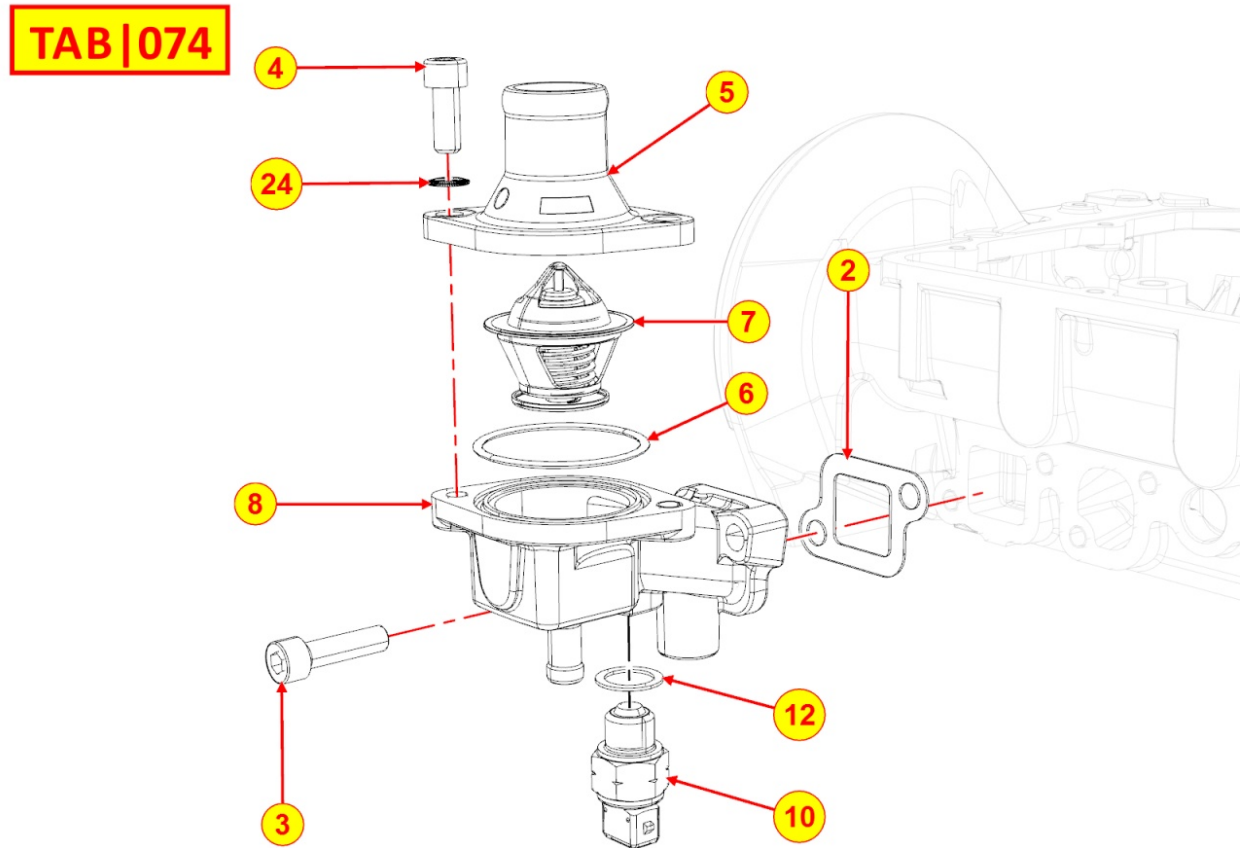

8074320010 - THERMOSTAT UNIT

Pos	Kit	Included In	Code	Description	Qty	Old Code	Tech. Info
2			ED0044600370-S	GASKET	1		
3			ED0097320640-S	SCREW	2		
4		(A)	ED0097320740-S	SCREW	2		
5		(A)	ED0027502790-S	COVER	1		
6		(A)	ED0012000910-S	O-RING	1		
7		(A)	ED0091951240-S	VALVE	1		
8	A		ED0048962080-S	THERMOSTATS GROUP ASS.Y	1		⚠
8		(A)	ED0028712740-S	BODY	1		
10		(A)	ED0091950770-S	SENSOR	1		⚠
12		(A)	ED0046700190-S	GASKET	1