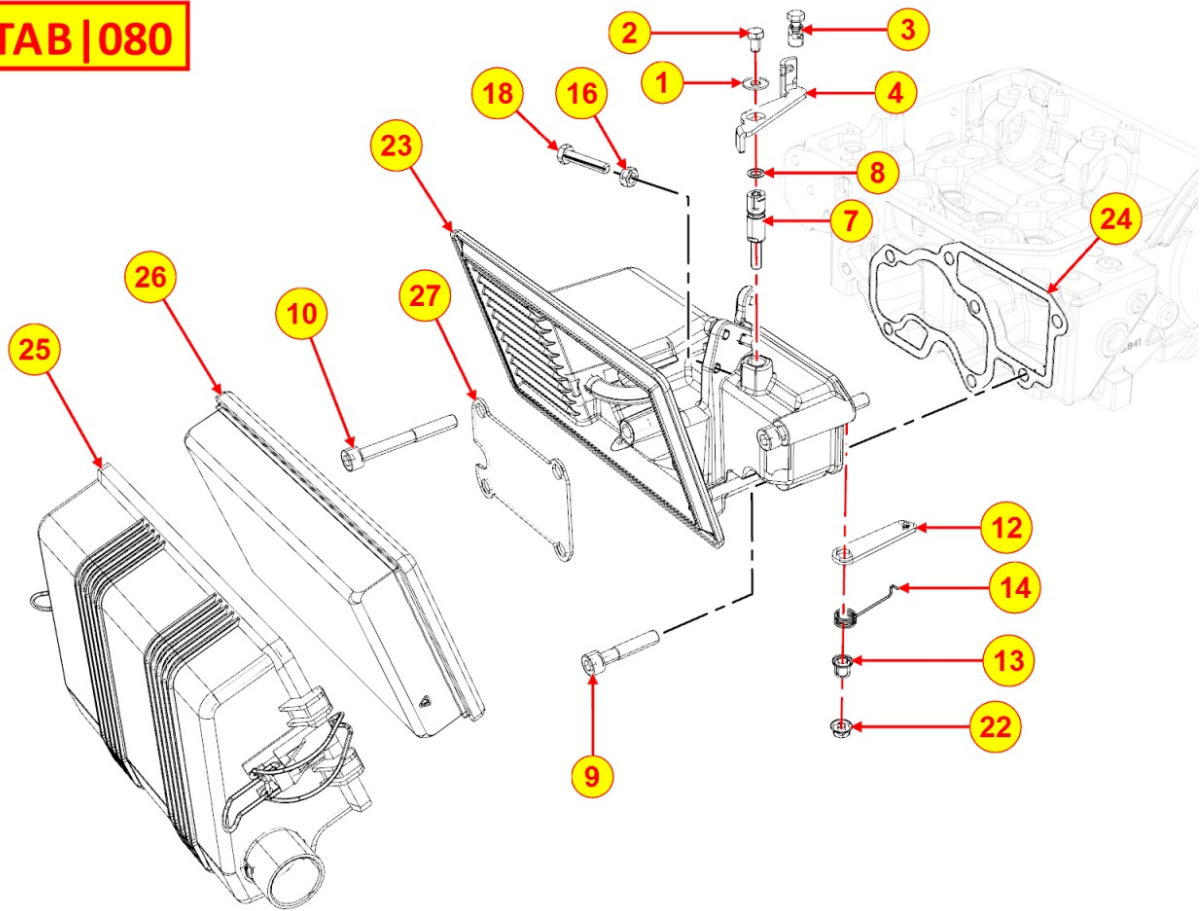

8080321280 - AIR INLET MANIFOLD / AIR FILTER

TAB | 080

Pos	Kit	Included In	Code	Description	Qty	Old Code	Tech. Info
1			ED0076253800-S	WASHER	1		
2			ED0017551010-S	SCREW	1		
3			ED0058301190-S	CONNECTOR	1		
4			ED0052013390-S	LEVER	1		⚠
7		(B)	ED0061405500-S	PIN	1		⚠
8		(B)	ED0012000520-S	O-RING	1		⚠
9			ED0097300310-S	SCREW	2		
10			ED0097300350-S	SCREW	5		
12		(B)	ED0052006740-S	LEVER	1		
13		(B)	ED0019570140-S	BUSHING	1		
14		(B)	ED0056600650-S	SPRING	1		⚠
16		(B)	ED0032400080-S	NUT	2		
18		(B)	ED0017600290-S	SCREW	2		
20		(A) (B)	ED0093050810-S	HOSE	1		⚠
22			ED0032030500-S	NUT	1		
23	A		ED0087412360-S	SUPPORT	1		
24			ED0044200800-S	GASKET	1		
25			ED0026051010-S	FILTER COVER	1		⚠
26			ED0021751640-S	AIR CARTRIDGE	1		⚠
27			ED0050550550-S	COVER	1		⚠