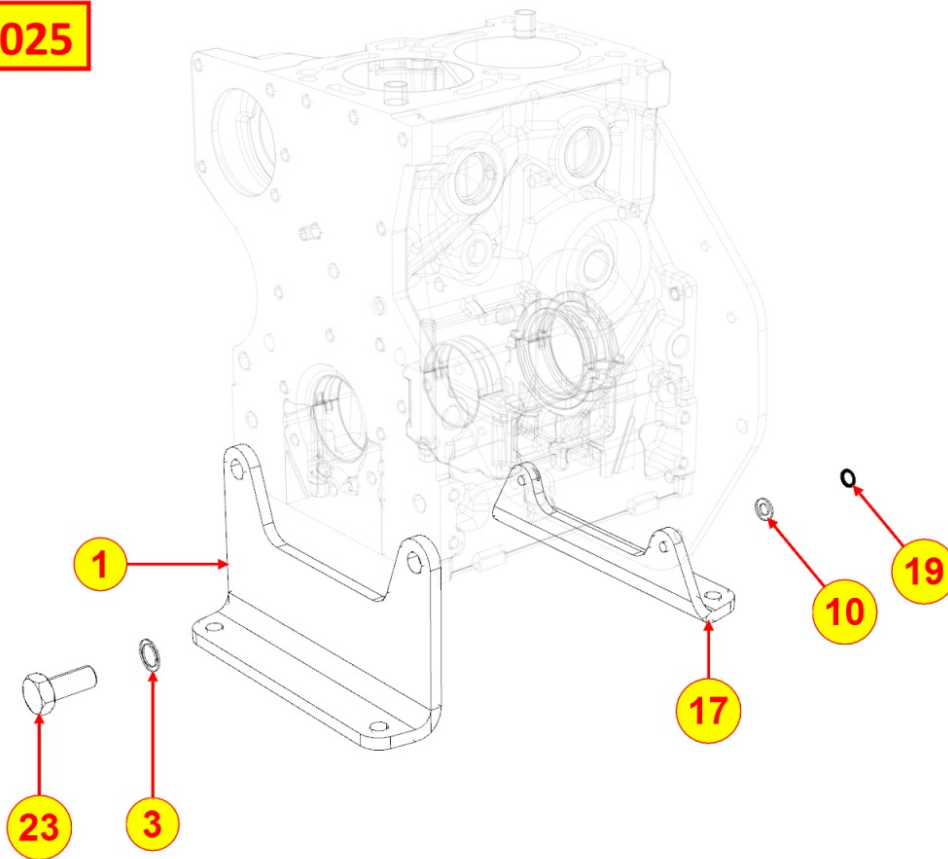

8025320110 - ENGINE MOUNTS

TAB | 025

Pos	Kit	Included In	Code	Description	Qty	Old Code	Tech. Info
1			ED0064291600-S	ENGINE MOUNT	1		
3			ED0076450070-S	WASHER	2		
5			ED0032400180-S	NUT	2		
10			ED0076250100-S	WASHER	2		
17			ED0064292500-S	ENGINE MOUNT	1		
19			ED0076450060-S	WASHER	2		
23			ED0017900880-S	SCREW	2