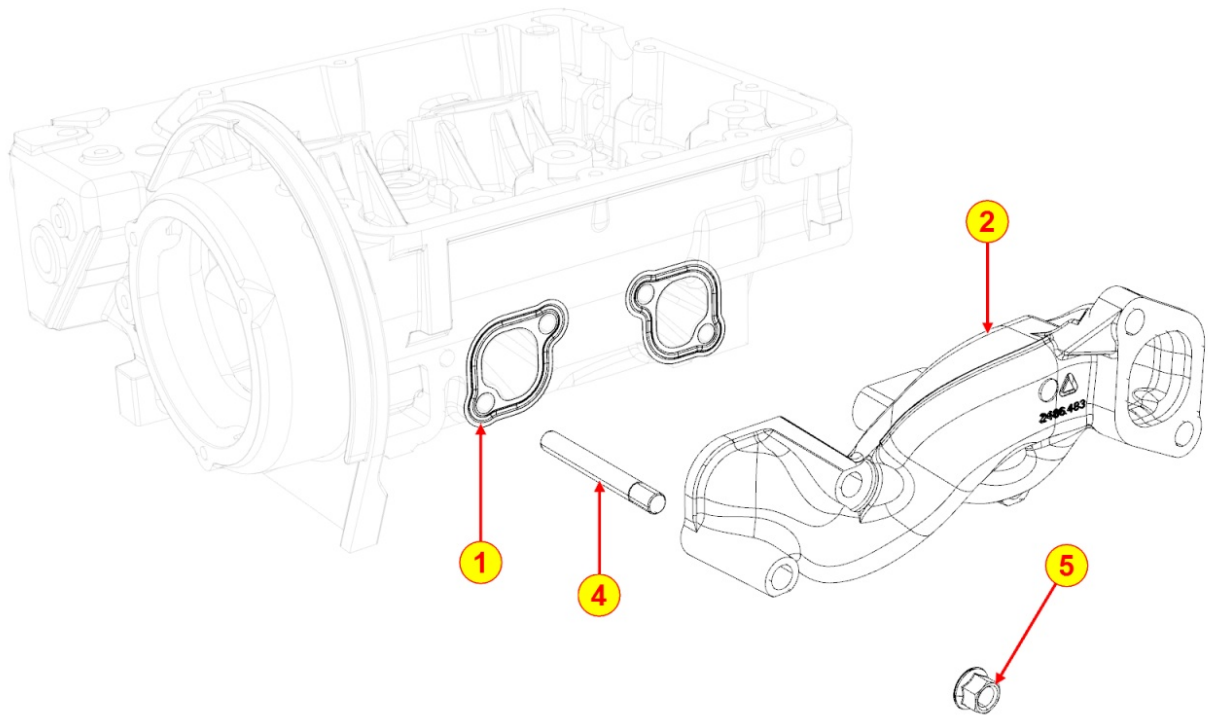

8085320130 - EXHAUST GAS MANIFOLD

Pos	Kit	Included In	Code	Description	Qty	Old Code	Tech. Info
1			ED0044200700-S	GASKET	2		
2			ED0024864830-S	MANIFOLD	1		
4			ED0067800280-S	STUD	4		
5			ED0032401630-S	NUT	4