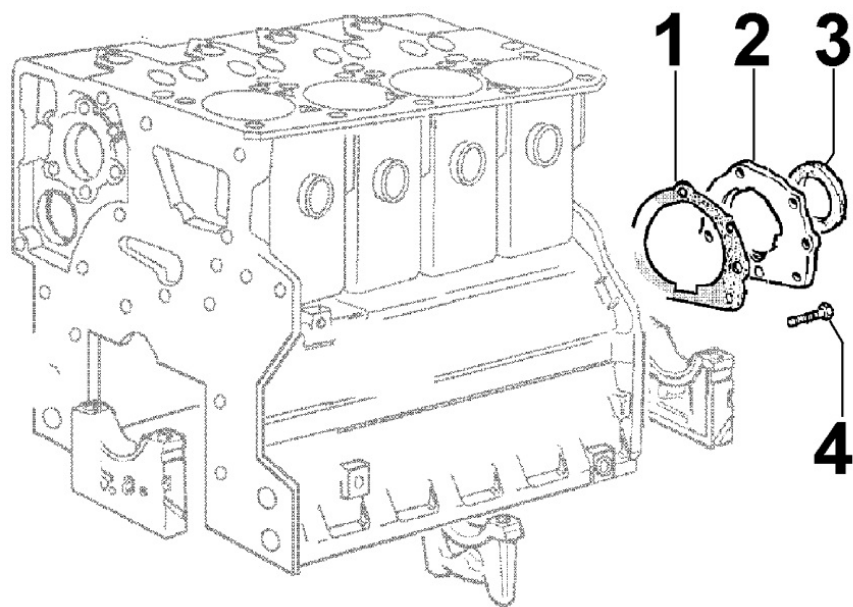

8023300010 - FLYWHEEL SIDE SUPPORT

8 023 30

Pos	Kit	Included In	Code	Description	Qty	Old Code	Tech. Info
1			ED0045011600-S	GASKET FOR OIL SEALS FLYWEEL SIDE	1		
2	(A)		ED0037900800-S	FLANGE	1		▲
3		(A)	ED0012133490-S	SEAL RING	1		▲
4			ED0097300120-S	SOC HEAD CAP SCR M6X20L STEEL	8