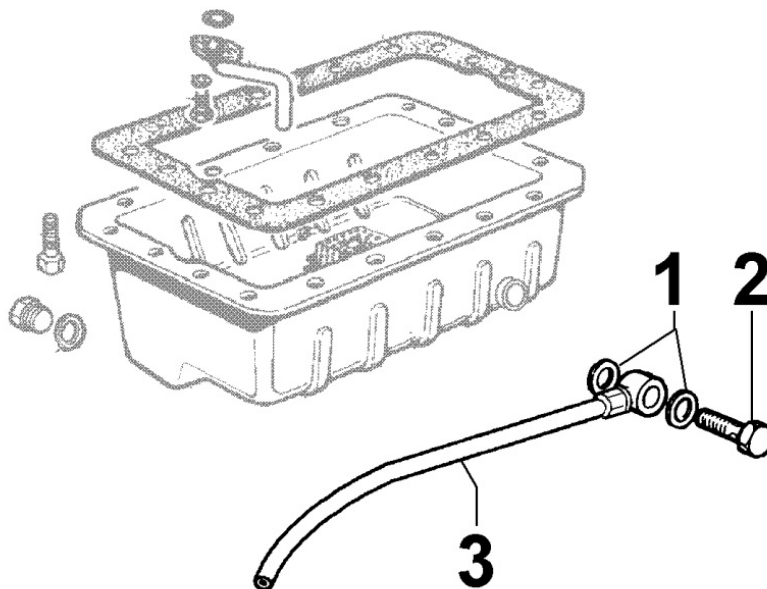

8046300020 - PUMP FOR OIL EXTRACTION

8 046 30

Pos	Kit	Included In	Code	Description	Qty	Old Code	Tech. Info
1			ED0046700610-S	COPPER WASHER D19/14.2 1.5 THK	2		
2			ED0019011550-S	BANJO BOLT M.14X1,5X27	1		
3			ED0093201570-S	RUBBER HOSE	1