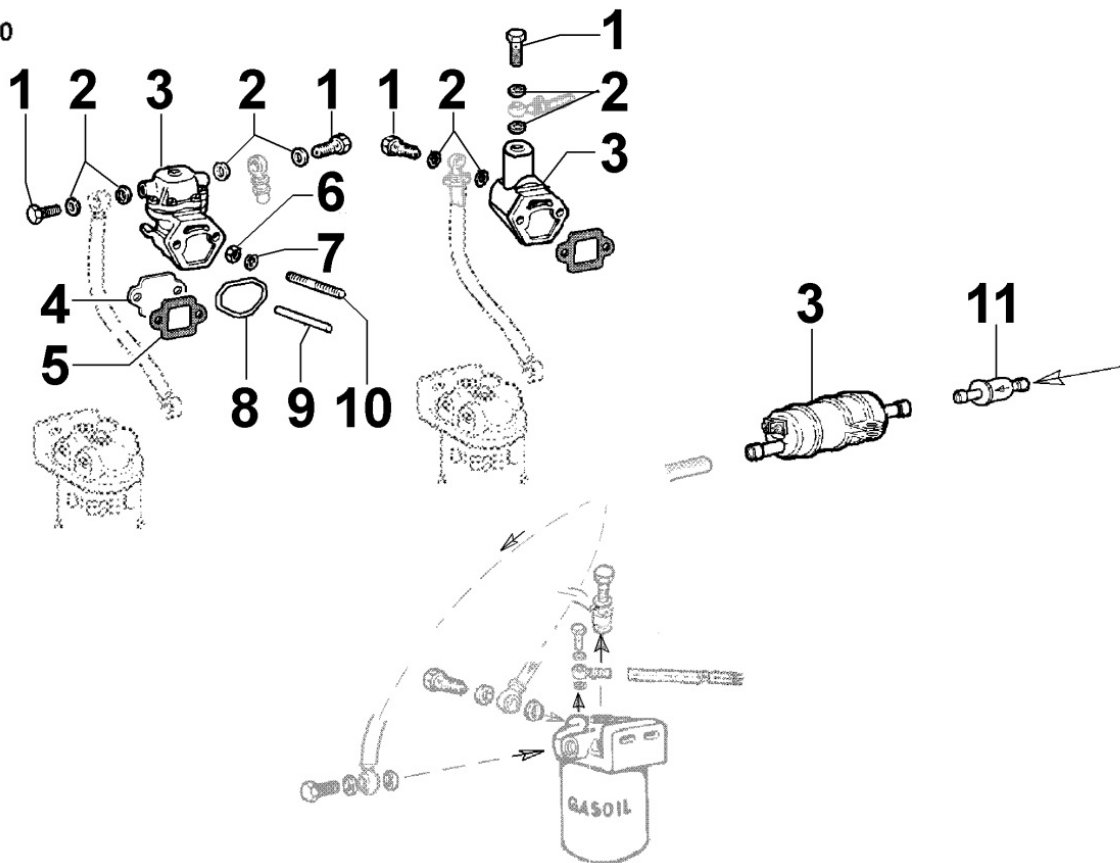

8062300050 - FUEL FEED PUMP

8 062 30

Pos	Kit	Included In	Code	Description	Qty	Old Code	Tech. Info
1			ED0019011930-S	UNION BOLT M 10	2		
2			ED0046700590-S	COPPER WASHER D14/10.2 1.	4		
3			ED0065850960-S	FEED PUMP	1		
6			ED0032401640-S	NUT	2		
7			ED0075550290-S	BEL WASHER D15/8.4 0.8 T	2		
8			ED0012000870-S	O-RING	1		
9			ED0072001970-S	PUNTALINO/DRIVE ROD D A	1		
10			ED0067800490-S	*STUD M8X20	2