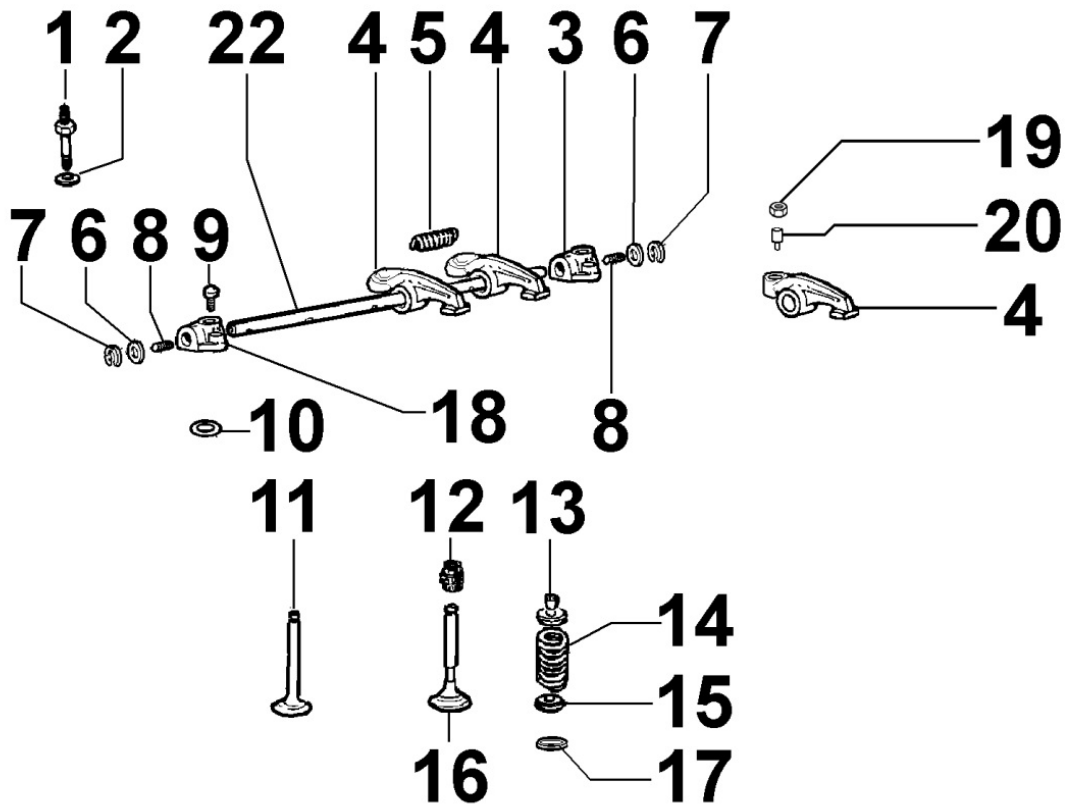

8036300160 - ROCKER ARMS / VALVES

8 036 30

Pos	Kit	Included In	Code	Description	Qty	Old Code	Tech. Info
1			ED0098651450-S	FIXING SCREW	4		
2			ED0076251250-S	WASHER	4		
5		(A) (B)	ED0056150090-S	SPRING	3		
6		(A) (B)	ED0077011480-S	RONDELLA/WASHER 10	4		
7		(B)	ED0012400060-S	SNAP RING	2		
8		(A) (B)	ED0097650090-S	SCREW	2		
9		(A)	ED0097303250-S	Hex. Soc. Button Head Screws M5x10 ISO 7	1		
10			ED0012002860-S	ANELLO OR 9,25 X 1,78	1		▲
11			ED0096521470-S	INTAKEVAL	4		▲
12			ED0045350150-S	VALVE STEM SEAL	8		▲
13			ED0064100980-S	CAP	6/8		
14			ED0057550650-S	MOLLA VALVOLA	8		
15			ED0034301410-S	DISK	8		
16			ED0096851420-S	EXH.VALVE	4		▲
19		(A)	ED0032400080-S	NUT M6-Cl.8 type 1-ISO	8		
20		(A)	ED0098500480-S	ADJ.SCREW	8		
22	(A)		ED0060451730-S	PERNO BILANC.COMPL.2204 P.MEC	1		
22		(A)	ED0060451580-S	BALANCER PIN COMPLETE LDW2204 =>	1	ED0060451340-S	▲