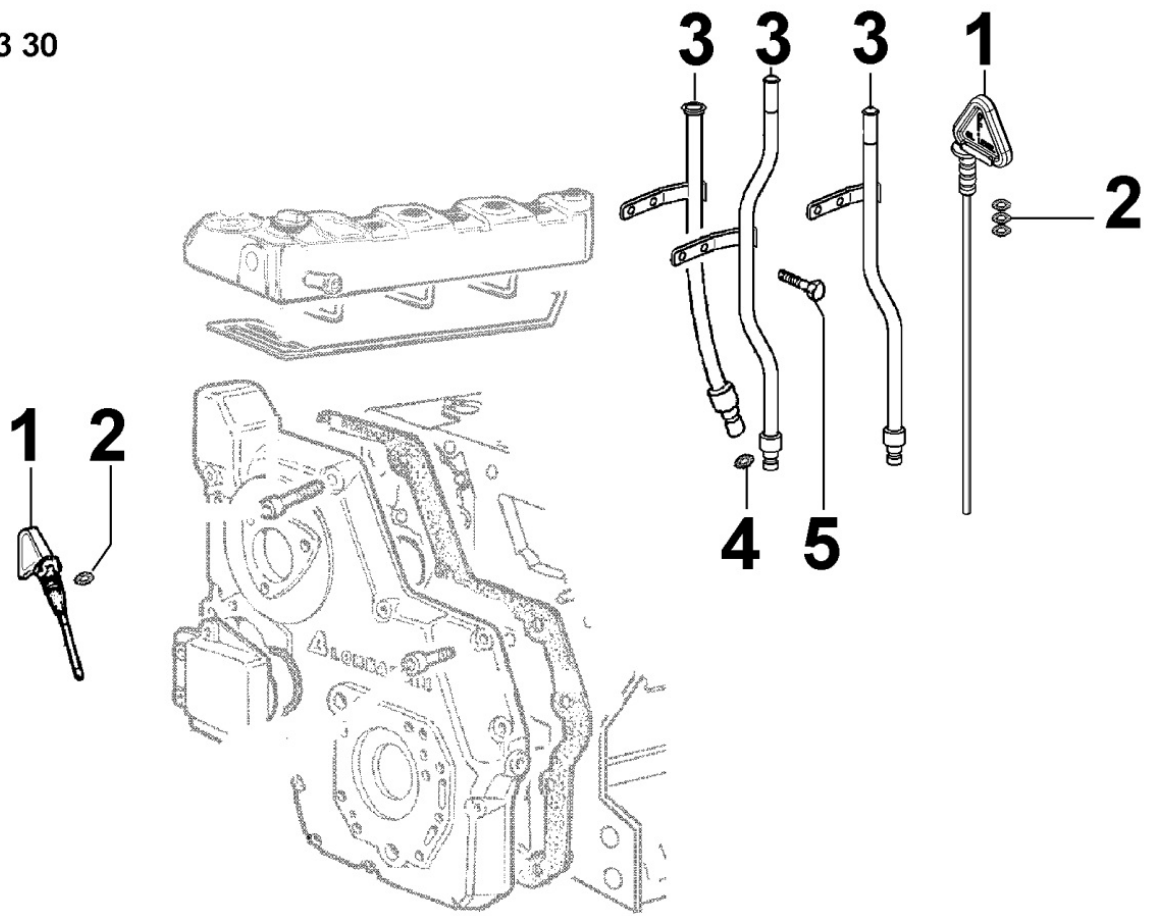

8043300050 - OIL DIPSTICK

8 043 30

Pos	Kit	Included In	Code	Description	Qty	Old Code	Tech. Info
3			ED0093300660-S	TUBE (L.MARINE)	1		
4			ED0012000010-S	ANEL. OR 108-GOM. NITRIL D2000	1