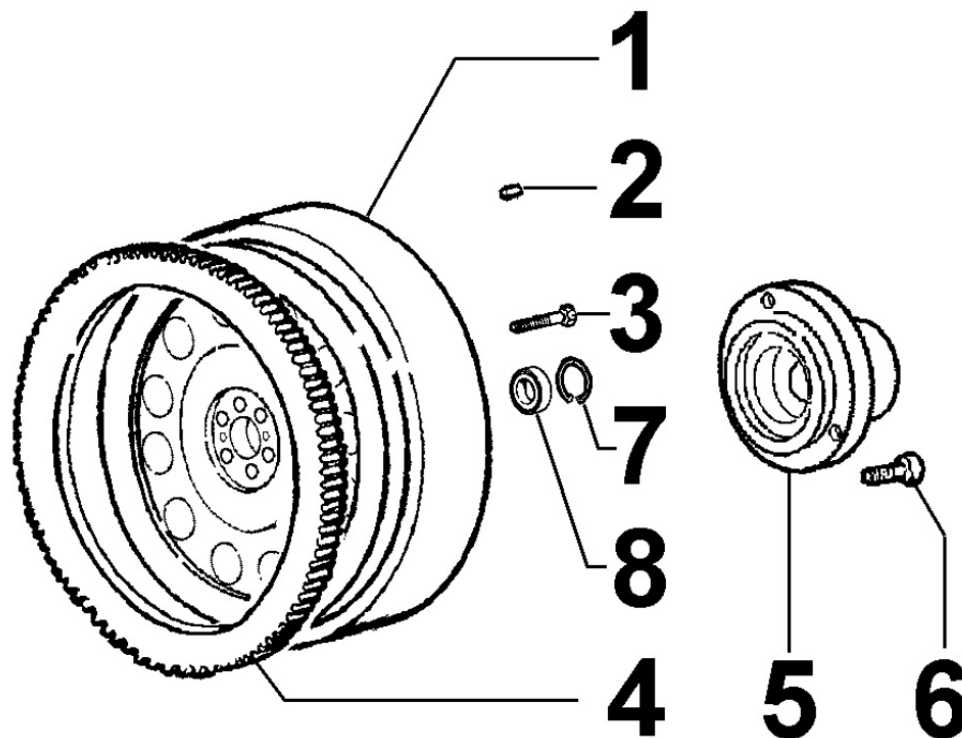

8012300020 - FLYWHEEL

8 012 30

Pos	Kit	Included In	Code	Description	Qty	Old Code	Tech. Info
1	(A)		ED0098807900-S	FLYWHEEL MOTORE COMPLETO DI CORONA	1		
3			ED0018620890-S	BOLT	6		
4		(A)	ED0028160650-S	RING GEAR	1		▲