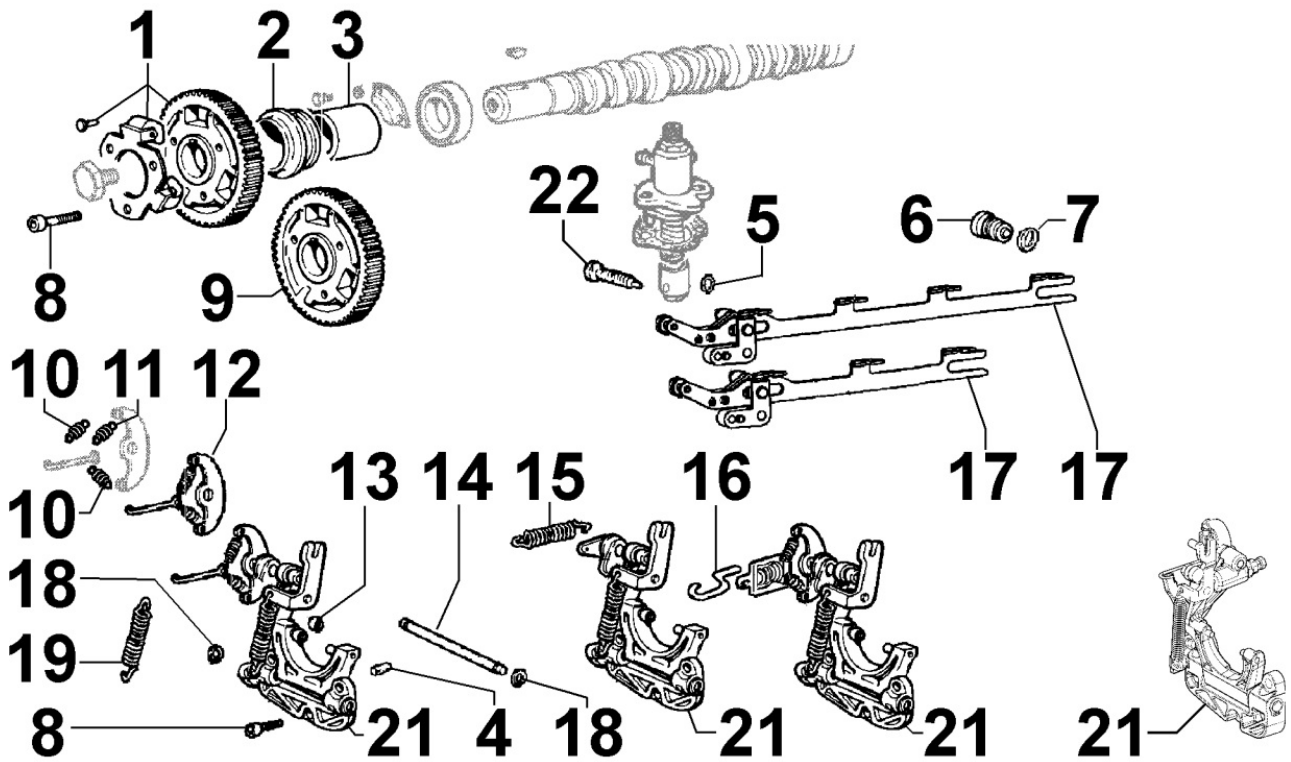

8050300500 - SPEED GOVERNOR

Pos	Kit	Included In	Code	Description	Qty	Old Code	Tech. Info
1	C		ED0073620020-S	GOVER. WITH LIGHT MASS.(SINT.)	1		
2			ED0020861220-S	BELL	1		
3			ED0034950460-S	SPACER	1		
4			ED0084600550-S	PIN	2		
5			ED0076251240-S	WASHER	1		
6			ED0041901030-S	RING NUT	1		
7			ED0046700210-S	GASKET	1		
8			ED0097300100-S	SOC HEAD CAP SCR M6X16L STEEL	3		
9		(C)	ED0049362490-S	GEAR FOR CAMSHAFT DRIVE	1	ED0049363890-S	
13			ED0019702030-S	SLEEVE	2		
17			ED0013801090-S	ASTA COLLEGAMENTO POMPE 2204	1		
21	B		ED0052011200-S	LEVA COMANDO REGOLATORE COMPLETA 3200 GI	1		
22			ED0097301980-S	SCREW	1