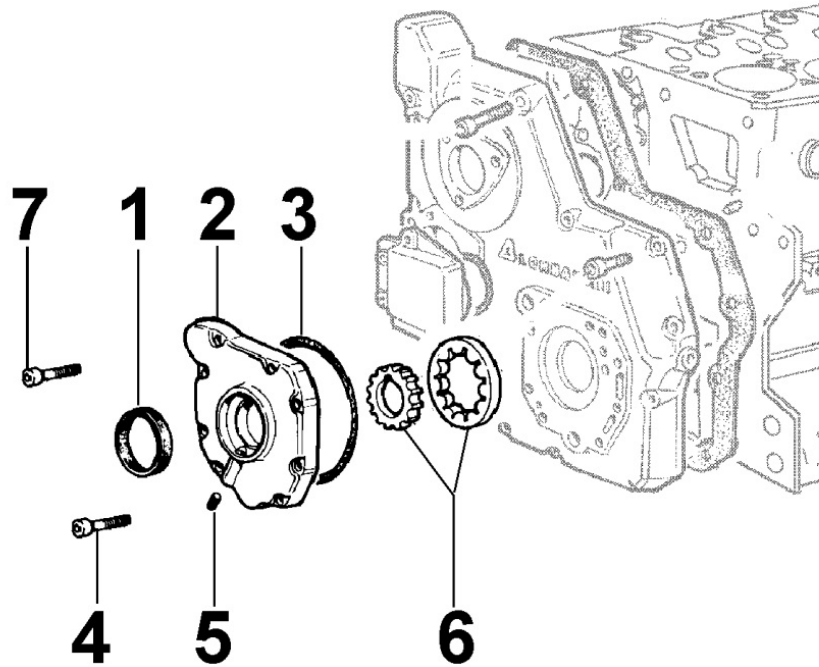

8040300070 - OIL PUMP

8 040 30

Pos	Kit	Included In	Code	Description	Qty	Old Code	Tech. Info
1		(A)	ED0012133480-S	SEAL RING	1		▲
2	(A)		ED0026500570-S	COVER	1		▲
3			ED0044311490-S	GASKET	1		▲
4			ED0097300120-S	SOC HEAD CAP SCR M6X20L STEEL	7		
6			ED0077501630-S	ROTOR	1		
7			ED0097304160-S	SOCKET HEAD SCREW M6X20 WITH DRYLOC	2