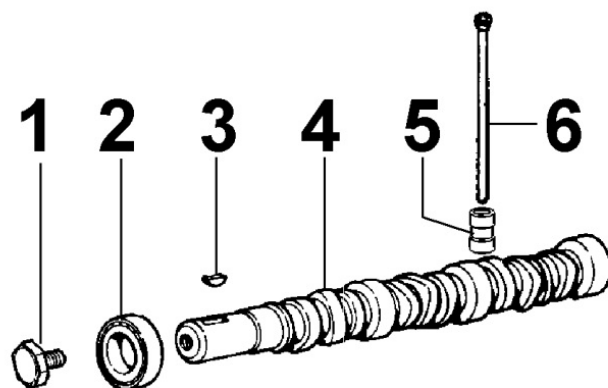

8035300270 - CAMSHAFT

8 035 30

Pos	Kit	Included In	Code	Description	Qty	Old Code	Tech. Info
1			ED0017801040-S	BOLT	1		
2			ED0030010650-S	BEARING	1		
3			ED0022800440-S	KEY	1		
4			ED0010101190-S	CAMSHAFT 2204V MEC. TAP.	1		
5			ED0072151580-S	PUNTERIA COMANDO VALV.MECCANI	8		
6			ED0014100900-S	PUSHROD	8		⚠