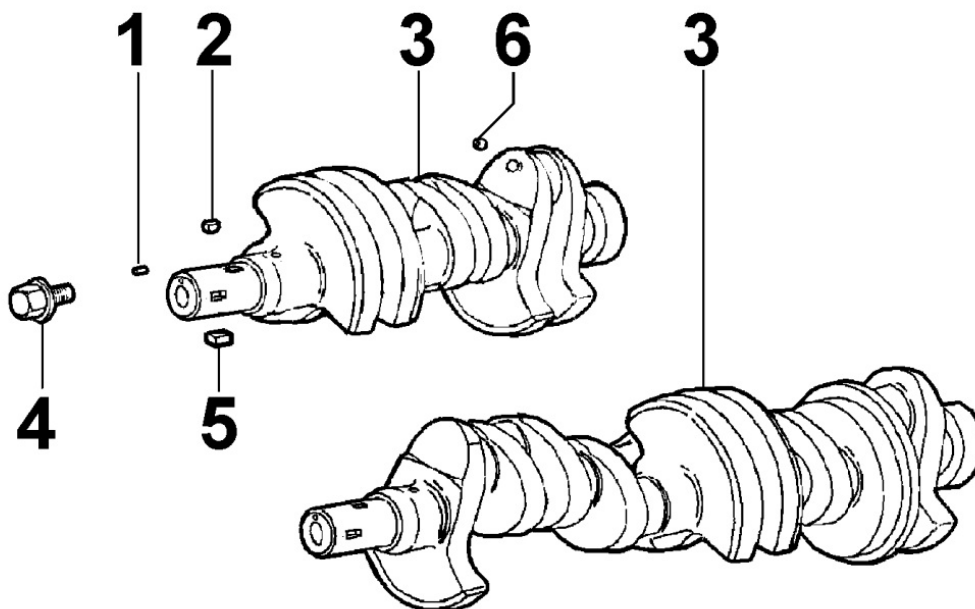

Tavola ricambi

Index	Description
8198300480	SPECIAL DETACHED COMPONENTS

8010300030 - CRANKSHAFT

8 010 30

Pos	Kit	Included In	Code	Description	Qty	Old Code	Tech. Info
1		(A)	ED0084300040-S	TAPER PIN 3x12 DIN 1481	1		
2		(A)	ED0022800820-S	KEY	1		
3	(A)		ED0010511290-S	ALB.GOMITO/CRANKSHAFT D C**	1	ED0010509280-S	
4			ED0098653190-S	CRANKSHAFT BOLT	1		
5		(A)	ED0022801550-S	KEY	1		

8011300040 - PISTON / CONNECTING ROD

8 011 30

Pos	Kit	Included In	Code	Description	Qty	Old Code	Tech. Info
1	(B)		ED0065017660-S	PISTON STD.	4		▲
1	(B)		ED0065017670-S	PISTON +0.5	4		▲
1	(B)		ED0065017680-S	PISTON +1	4		▲
2		(B)	ED0082112240-S	RINGS STAND.	4		▲
2		(B)	ED0082112250-S	RINGS +0.5	4		▲
2		(B)	ED0082112260-S	RING SET +1.00	4		▲
3		(B)	ED0084800850-S	PIN	4		▲
4		(B)	ED0011750590-S	SNAP RING	8		▲
5	(A)		ED0015261800-S	CONNECTING ROD	4		▲
6		(A)	ED0016300210-S	S.ENDBRNG	1		
7			ED0016400400-S	BEARING STD	3/4		
7			ED0016400520-S	BEAR.-0.25	3/4		
7			ED0016400530-S	BEAR.-0.50	3/4		
8		(A)	ED0017801350-S	BULLONE/BOLT 'F IC10	6/8		▲