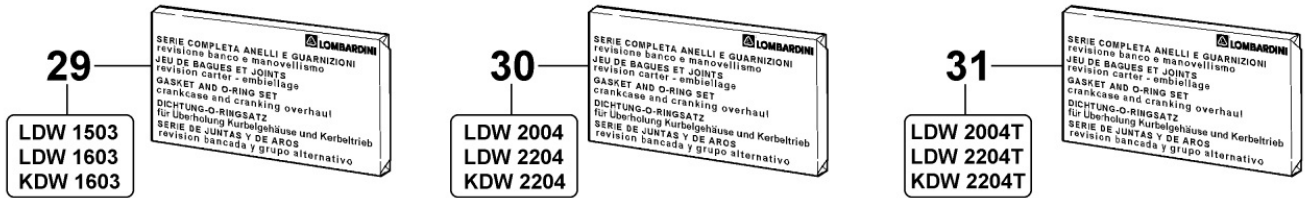

8020300420 - CRANKCASE

8 020 30

Pos	Kit	Included In	Code	Description	Qty	Old Code	Tech. Info
1		(A)	ED0019701410-S	SLEEVE	10/12		
2		(A)	ED0015801480-S	BUSHING	1		
3		(A)	ED0089900220-S	PLUG D.30	4		
4			ED0097651400-S	VITE/SCREW D 10	1		▲
5		(A)	ED0015801670-S	BUSHING	1		
6		(A)	ED0089900540-S	PLUG	1		▲
7			ED0044312070-S	GASKET FOR CLOSING CAMSHAFT	1		
8			ED0098000610-S	CAPSCREW	2		
9			ED0026150470-S	COP.FORI/HOLE COVER D	1		
10			ED0012571670-S	THRUST BEARING	4/5		▲
10			ED0012571680-S	THRUST BEARING +.1	2		▲
10			ED0012571690-S	ANELLO/THRUST B. +0,2 SV CR	2		▲
10			ED0012571670-S	THRUST BEARING	2	ED0080480170-S	▲
11			ED0017700020-S	HEX.HEAD.SCR.M8X16-5739-	2		
12			ED0075650070-S	SPRING WASHER D14.2/8.2	2		
13		(A)	ED0015801470-S	BUSHING	1		
14			ED0062751200-S	PIASTRA/PLATE D	1		
15		(A)	ED0097651110-S	TAPER PLUG 'D C10	1		
16		(A)	ED0089650970-S	CAP M14x1,5	1		
17		(A)	ED0090801400-S	CAP M 12	1		
18			ED0016112050-S	BEAR.STAND.	4/5		▲
18			ED0016112060-S	BEAR.-0.25	4/5		▲
18			ED0016112070-S	BEAR.-0.50	4/5		▲
21	(A)		ED0015113810-S	CRANKCASE LDW2204	1		
22			ED0046700610-S	COPPER WASHER D19/14.2 1.5 THK	1		
23			ED0090400120-S	OIL DRAIN PLUG M14	1		
24		(A)	ED0044000540-S	BEARING CUP RUBBER SEAL	4		
26		(A)	ED0018621500-S	BOLT	10		▲