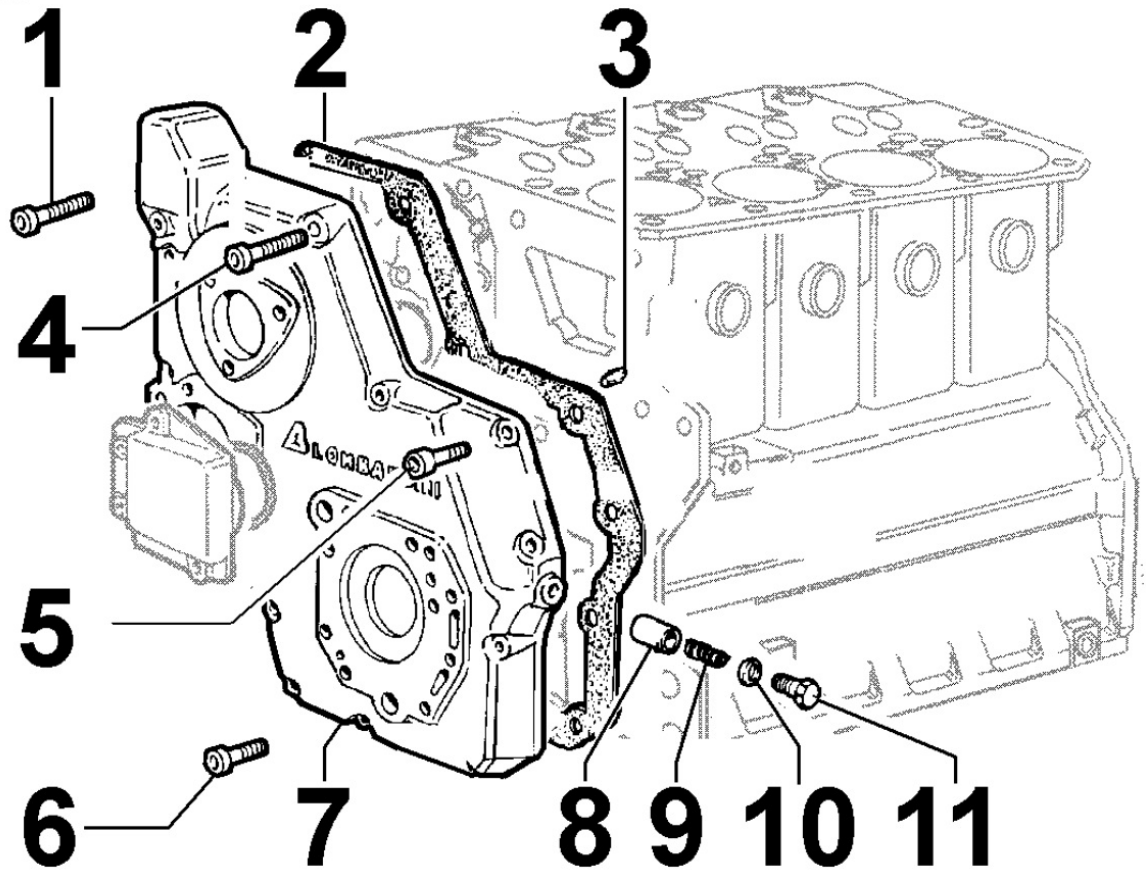

8027300010 - TIMING SYSTEM COVER

8 027 30

Pos	Kit	Included In	Code	Description	Qty	Old Code	Tech. Info
2			ED0046012050-S	GASKET FOR DISTRIBUTION SIDE SUPPORT	1		
3			ED0084600550-S	PIN	2		
4			ED0097320750-S	SCREW	2		
5			ED0097301000-S	SCREW SHCS M8X25-5931 8.8	2		
6			ED0097300310-S	SOC HEAD CAP SCR M8X40L 1	8		
7	(A)		ED0066580150-S	PORTINA/COVER N =<>	1		
8		(A)	ED0064950520-S	PLUNGER	1		
9		(A)	ED0056250100-S	SPRING	1		
10		(A)	ED0046700190-S	COPPER WASHER D22X16.2 1	1		
11		(A)	ED0090150060-S	CAP	1