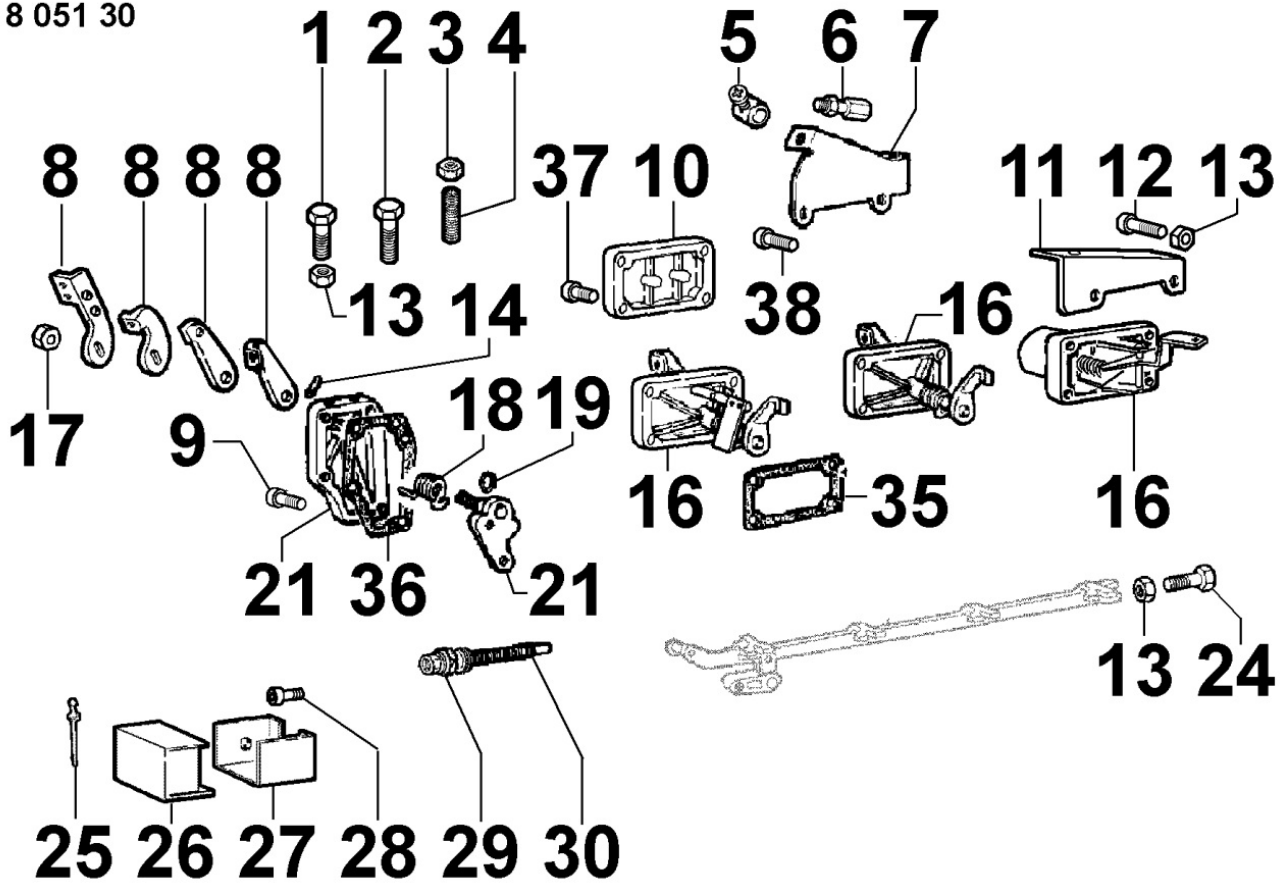

8051300540 - CONTROLS

8 051 30

Pos	Kit	Included In	Code	Description	Qty	Old Code	Tech. Info
0			ED0097303190-S	SCREW TBEI 6X12 8.8- 7380+ZNB	1		
1			ED0017600280-S	BOLT	2		
7			ED0050600090-S	SHEET	1		
15			ED0097301070-S	VITE TCEI 6X14-5931-8G+ZN.B	1		
16	(B)		ED0025161050-S	CONTROL	1		
21	(A)		ED0025161650-S	CONTROL	1		
35			ED0044312050-S	GASKET FOR STOP COMMAND COVER	1		
36			ED0044312060-S	GASKET FOR COMMAND AND REGULATOR COVER	1		
37			ED0097300090-S	VITE TCEI 6X12 Uni5931 12.9+DA	6