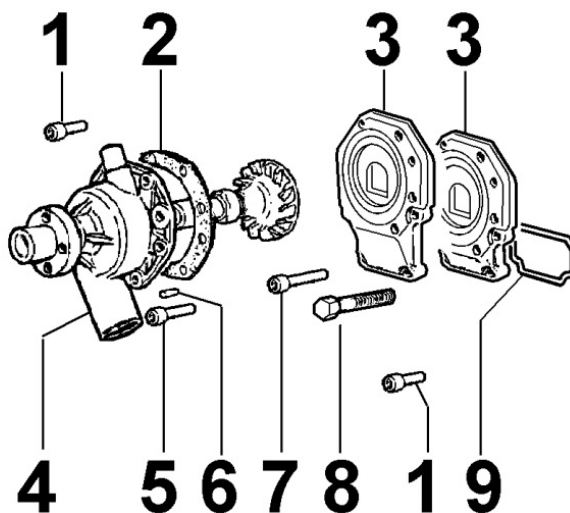

8077300160 - COOLANT PUMP

8 077 30 015 0 Pompa acqua
Water pump

Pos	Kit	Included In	Code	Description	Qty	Old Code	Tech. Info
1			ED0097301000-S	SCREW SHCS M8X25-5931 8.8	3		
2		(A)	ED0045801780-S	GASKET	1		
3		(A)		pos. 4			
4			ED0065844450-S	WATER PUMP	1		
6		(A)	ED0084000480-S	PARAL.PIN	1		
8			ED0097320370-S	VITE TCEI 10X40-5931.8G+Zn.B	1		
9			ED0012001160-S	O RING	1