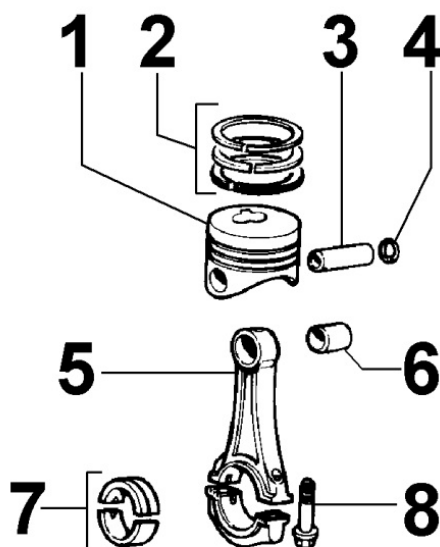

Tavola ricambi

Index	Description
8198300480	SPECIAL DETACHED COMPONENTS

8010300030 - CRANKSHAFT

8 010 30

Pos	Kit	Included In	Code	Description	Qty	Old Code	Tech. Info
1		(A)	ED0084300040-S	TAPER PIN 3x12 DIN 1481	1		
2		(A)	ED0022800820-S	KEY	1		
3	(A)		ED0010511290-S	ALB.GOMITO/CRANKSHAFT D C**	1	ED0010509280-S	
4			ED0098653190-S	CRANKSHAFT BOLT	1		
5		(A)	ED0022801550-S	KEY	1		

8011300040 - PISTON / CONNECTING ROD

8 011 30

Pos	Kit	Included In	Code	Description	Qty	Old Code	Tech. Info
1	(B)		ED0065017660-S	PISTON STD.	4		▲
1	(B)		ED0065017670-S	PISTON +0.5	4		▲
1	(B)		ED0065017680-S	PISTON +1	4		▲
2		(B)	ED0082112240-S	RINGS STAND.	4		▲
2		(B)	ED0082112250-S	RINGS +0.5	4		▲
2		(B)	ED0082112260-S	RING SET +1.00	4		▲
3		(B)	ED0084800850-S	PIN	4		▲
4		(B)	ED0011750590-S	SNAP RING	8		▲
5	(A)		ED0015261800-S	CONNECTING ROD	4		▲
6		(A)	ED0016300210-S	S.ENDBRNG	1		
7			ED0016400400-S	BEARING STD	3/4		
7			ED0016400520-S	BEAR.-0.25	3/4		
7			ED0016400530-S	BEAR.-0.50	3/4		
8		(A)	ED0017801350-S	BULLONE/BOLT 'F IC10	6/8		▲