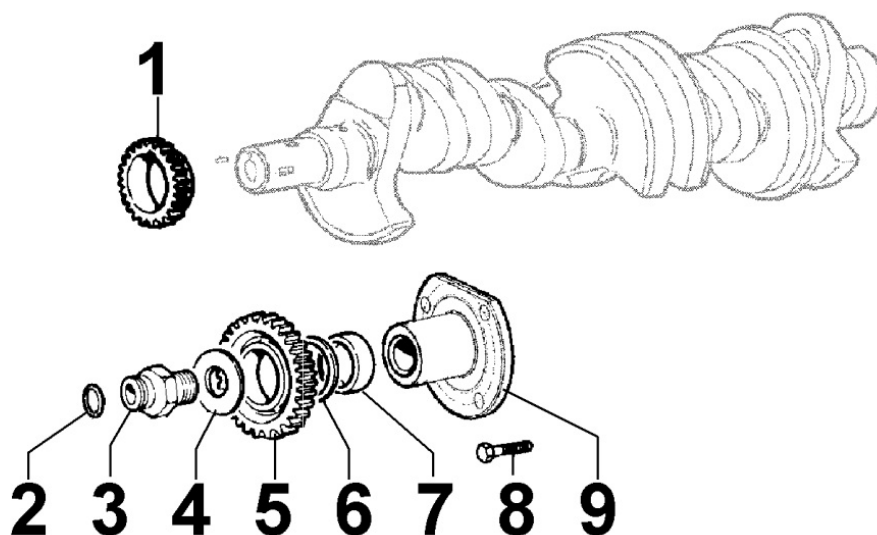

8038300010 - TIMING SYSTEM

8 038 30

Pos	Kit	Included In	Code	Description	Qty	Old Code	Tech. Info
1			ED0049361670-S	GEAR	1		
2			ED0012002190-S	O RING	1		
3			ED0098201380-S	SCREW	1		
4			ED0012571560-S	THRUST BEARING	1		
5	(A)		ED0049361650-S	GEAR	1		
6			ED0012571570-S	THRUST BEARING	1		
8			ED0097320740-S	SOC HEAD SCR M8X20L UNI5931 ST	4		
9			ED0061300990-S	GEAR SHAFT	1