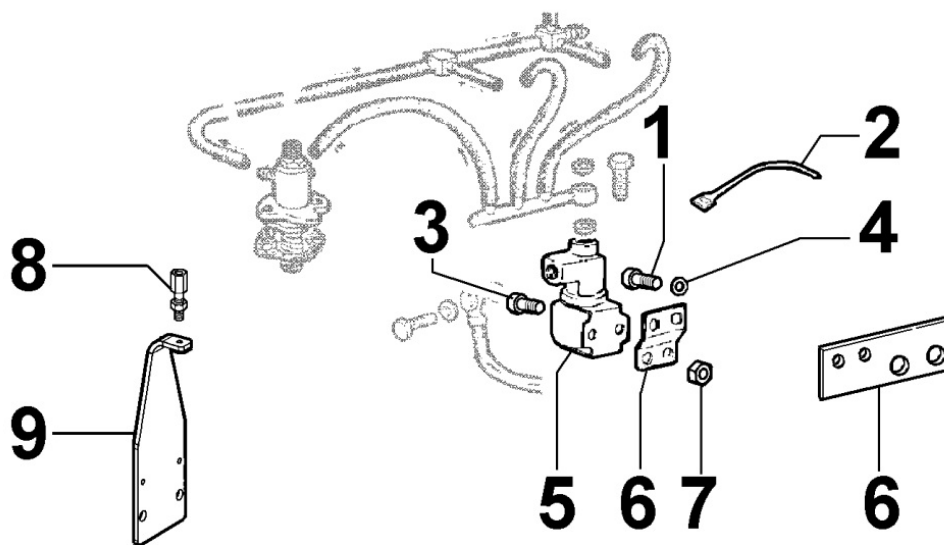

8052300030 - ELECTROVALVE

8 052 30

Pos	Kit	Included In	Code	Description	Qty	Old Code	Tech. Info
3			ED0097300120-S	SOC HEAD CAP SCR M6X20L STEEL	2		
6			ED0089003360-S	SUPPORTO/SUPPORT N C	1