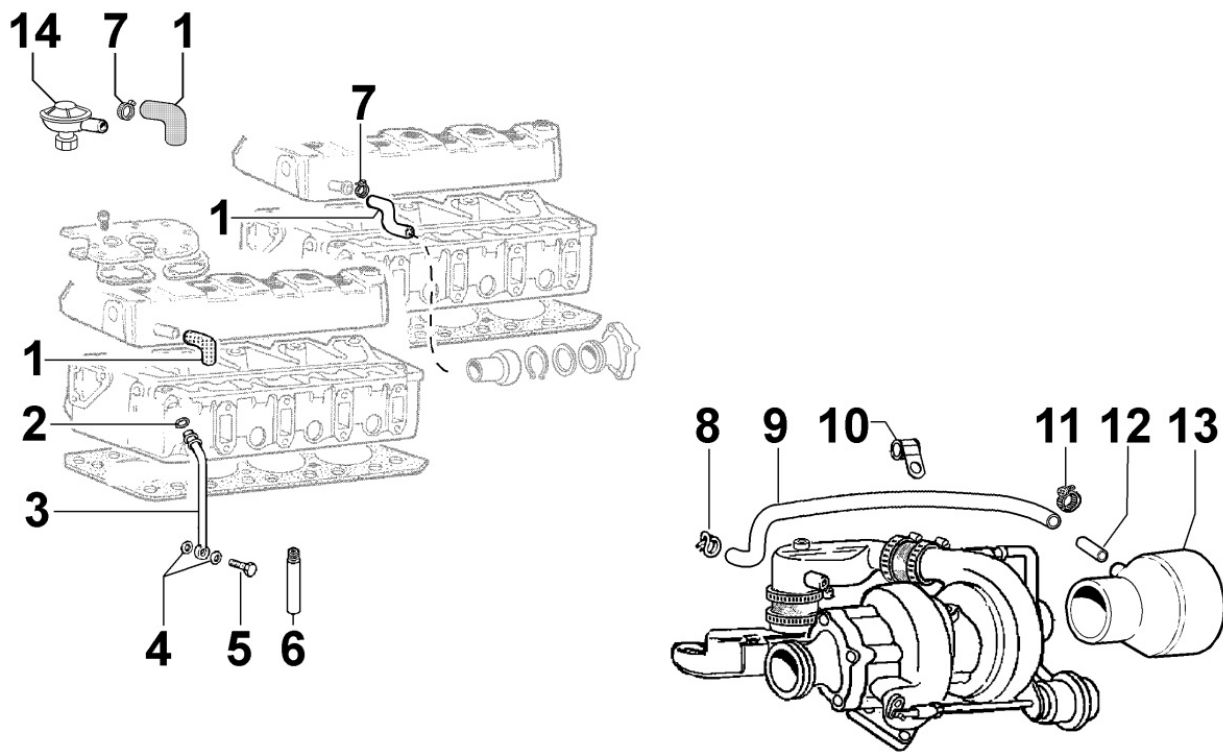

8045300170 - BREATHER SYSTEM

Pos	Kit	Included In	Code	Description	Qty	Old Code	Tech. Info
1			ED0053650990-S	HOSE	1		
2			ED0012002250-S	O RING	1		
4			ED0046700610-S	COPPER WASHER D19/14.2 1.5 THK	2		
5			ED0019010320-S	Banjo bolt 14X1	1		
6			ED0095800320-S	TUBE	1