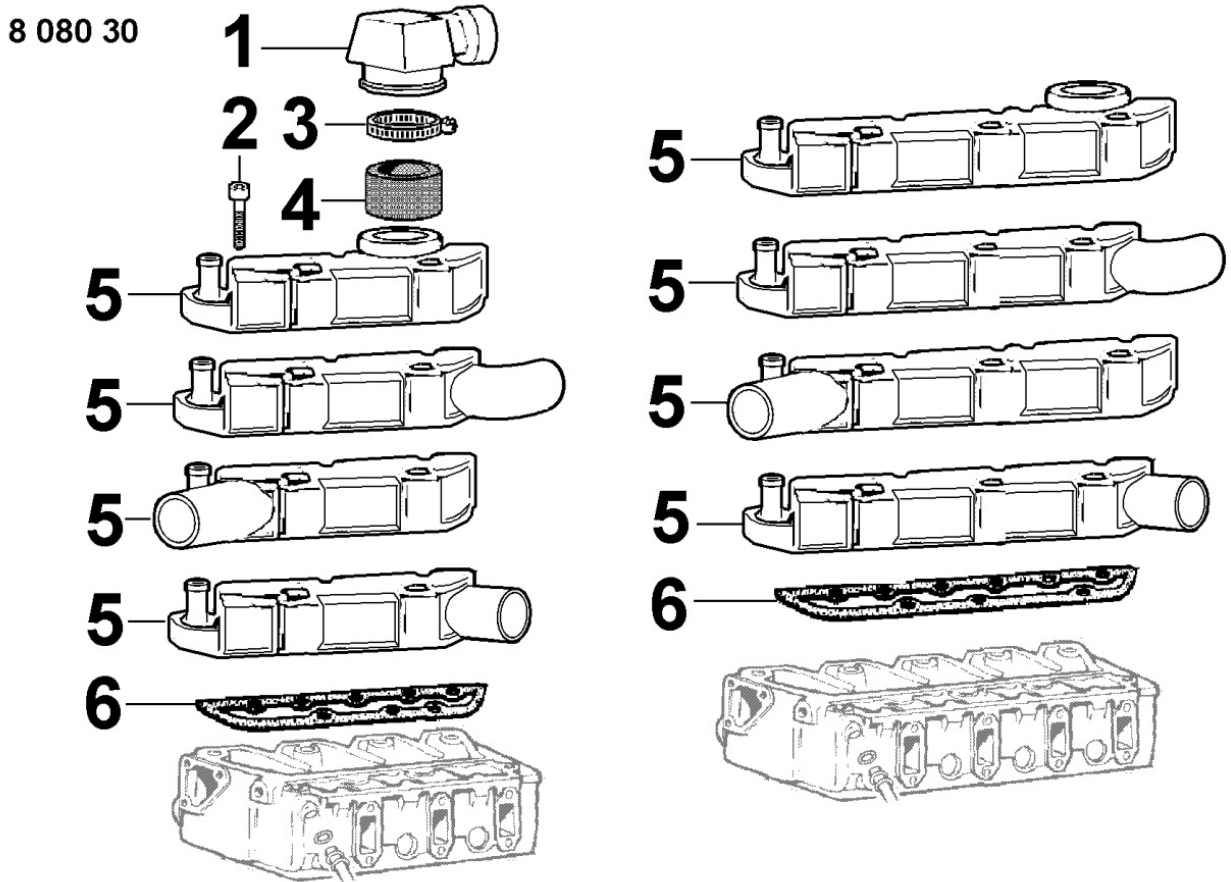

8080300310 - AIR INLET MANIFOLD / AIR FILTER

Pos	Kit	Included In	Code	Description	Qty	Old Code	Tech. Info
2			ED0097300350-S	SOC HEAD SCREW M8X65-5931.8G+ZN.B	7		
5			ED0024863590-S	COLLETTORE/MANIFOLD N I **	1		
5			ED0024864050-S	INLET MANIFOLD (L.MARINE)	1		
6			ED0044200830-S	GASKET	1