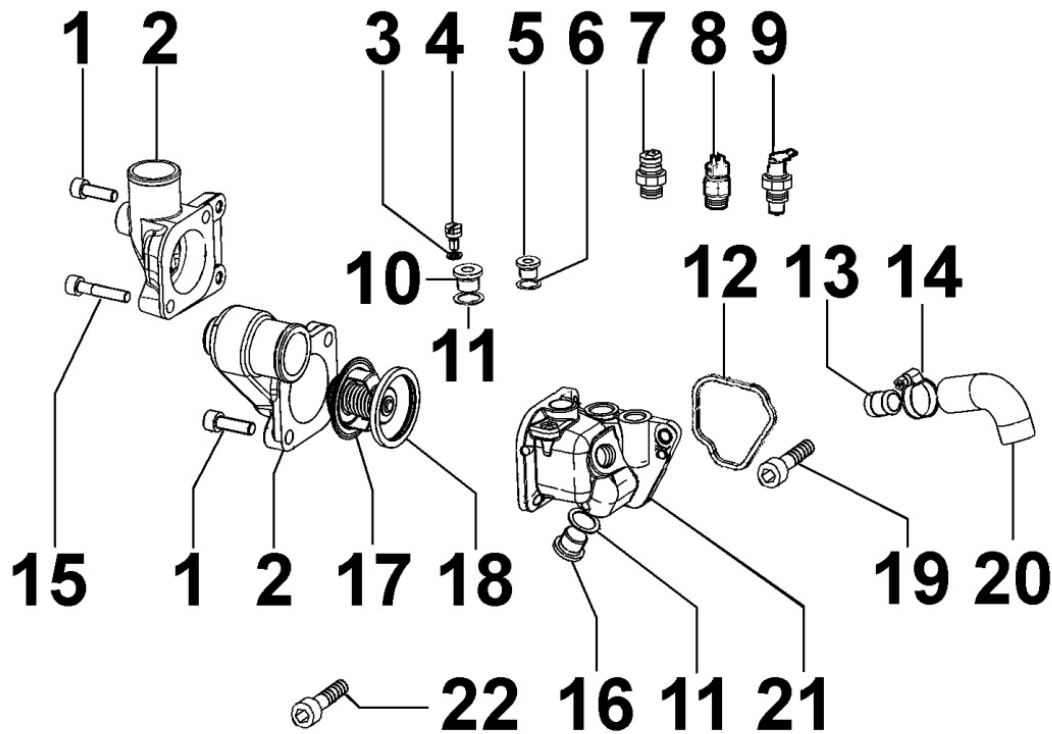

8074300580 - THERMOSTAT UNIT

8 074 30

Pos	Kit	Included In	Code	Description	Qty	Old Code	Tech. Info
1		(A)	ED0097301000-S	SCREW SHCS M8X25-5931 8.8	2		
2		(A)		POS. 21			
3		(A)	ED0046700010-S	COPPER WASHER D10/6.2 1THK	1		
4		(A)	ED0090800370-S	TAPPO DISAREAZIONE	1		
5			ED0090400120-S	OIL DRAIN PLUG M14	2		
6			ED0046700610-S	COPPER WASHER D19/14.2 1.5 THK	2		
8			ED0091951080-S	THERMIST.-THERMOCONT. F16502	1		
10		(A)	ED0090400310-S	HEX PLUG M16X1.5 DIN 908 + ZNB	2		
11		(A)	ED0046700190-S	COPPER WASHER D22X16.2 1	2		
12			ED0012002390-S	O RING	1		
13		(A)	ED0072850240-S	UNION	1		
14			ED0036301470-S	CLAMP d.12-22 SX9C W2	1		
17		(A)	ED0091950010-S	THERMOSTAT VALVE ASSEMBLY CHD	1		
18		(A)	ED0044201220-S	GASKET FOR THERMOSTATICS VALVE	1		
19			ED0097302670-S	VITE/SCREW SV C10	1		
20		(A)	ED0093050190-S	HOSE	1		
21	A		ED0048966820-S	GRUPPO/ASSEMBLY D	1		
22			ED0097320740-S	SOC HEAD SCR M8X20L UNI5931 ST	1