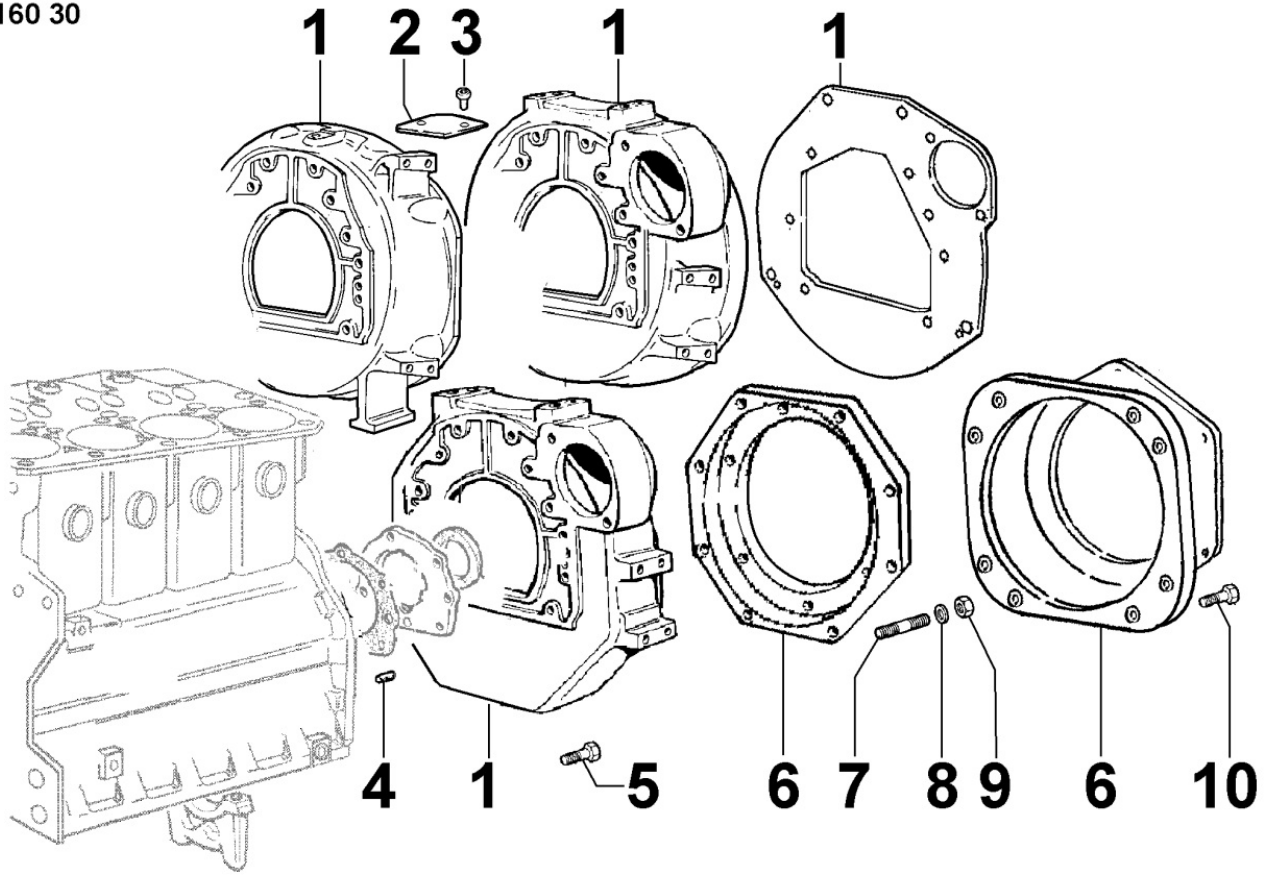

8160300080 - ENGINE FLANGE / BACKPLATE

8 160 30

Pos	Kit	Included In	Code	Description	Qty	Old Code	Tech. Info
1			ED0020323570-S	BELL	1		
4			ED0084001080-S	DOWEL PIN D.10X20 UNI 1707	2		
5			ED0017800310-S	VITE TE.10X25-5739-8G+ZN.B	12