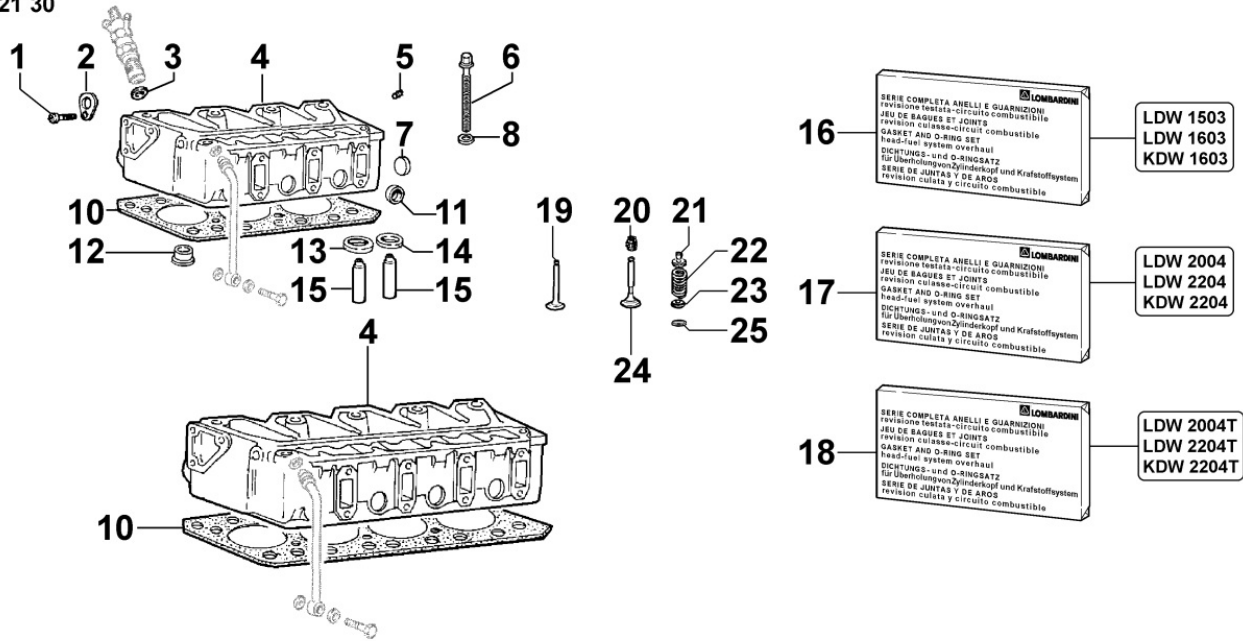

8021300280 - CYLINDER HEAD

8 021 30

Pos	Kit	Included In	Code	Description	Qty	Old Code	Tech. Info
1			ED0097300240-S	SOC HEAD CAP SCR M8X16L 1.25P	2		
2			ED0085459390-S	LIFTING BRACKET	2		
3			ED0059890060-S	SPARK ARR.	4		
4	(B)		ED0092011280-S	CYLINDER HEAD	1	ED0092005810-S	⚠
5			ED0097650010-S	SCREW	1		
6			ED0018620910-S	BOLT	10		⚠
7	(A) (B)		ED0089900220-S	PLUG D.30	1		
8			ED0076260400-S	WASHER	10		
10			ED0047310540-S	HEAD GASKET 1,50-0	1		
10			ED0047310550-S	HEAD GASKET 1,65-1	1		
10			ED0047310560-S	HEAD GASKET 1,80-2	1		
11	(A) (B)		ED0090800830-S	CAP	6		
12	(A) (B)		ED0090808920-S	TAPPO/CAP	4		
13	(A) (B)		ED0080001260-S	VALVE SEAT	4		
14	(A) (B)		ED0080001270-S	VALVE SEAT	4		
15	(A) (B)		ED0048452510-S	GUIDE	8		⚠
16			ED0082051140-S	GASKET SET	1		⚠
17			ED0082051170-S	GASKET SET	1		⚠
18			ED0082051200-S	SET	1		⚠
19				803630...0			
20				803630...0			
21				803630...0			
22				803630...0			
23				803630...0			
24				803630...0			
25				803630...0