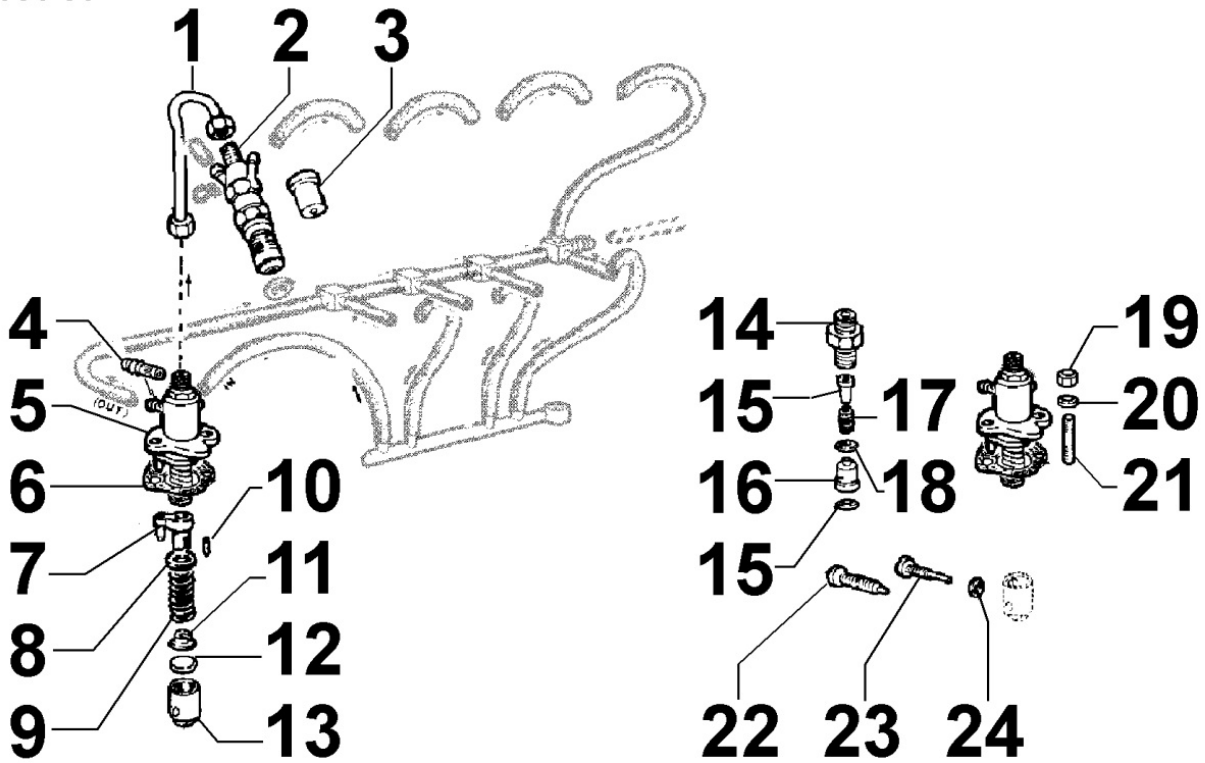

8030300050 - INJECTION SYSTEM

8 030 30

Pos	Kit	Included In	Code	Description	Qty	Old Code	Tech. Info
1			ED0093757390-S	FUEL TUBE	4		
2	(A)		ED0050100510-S	HOLDER	4		▲
3		(A)	ED0065314680-S	NOZZLE	3/4		▲
4		(B)	ED0072600420-S	UNION	1		
5		(B)	ED0065903760-S	INJ.PUMP	4		▲
6			ED0045802300-S	GASKET FOR INJECTION PUMP CHD	4		
7		(B)	ED0054011970-S	REGULATION PIPE FOR INJ. PUMP	1		▲
8		(B)	KDISC.		1	ED0064101070-S	
9		(B)	KDISC.		1	ED0057550800-S	
10		(B)	ED0084300860-S	ELASTIC PIN 2x8 CODE 10494	2		
11		(B)	ED0064000590-S	RETAINER	1		
12			ED0060001130-S	SHIM 4.0MM	0		
12			ED0060001140-S	SHIM 4.1MM	1		
12			ED0060001150-S	SHIM 4.2MM	2		
12			ED0060001160-S	SHIM 4.3MM	1		
12			ED0060001170-S	SHIM 4.4MM	0		
12			ED0060001180-S	SHIM 4.5MM	0		
12			ED0060001190-S	SHIM 4.6MM	0		
12			ED0060001200-S	SHIM 4.7MM	0		
12			ED0060001210-S	SHIM 4.8MM	0		
13			ED0072151400-S	TAPPET	4		
14		(B)	KDISC.		1	ED0072650160-S	
15		(B)	ED0074700180-S	FILLER	1		▲
16		(B)	ED0096720920-S	DELI.VALVE	1	ED0096721150-S	
17		(B)	ED0057551220-S	SPRING	1		▲