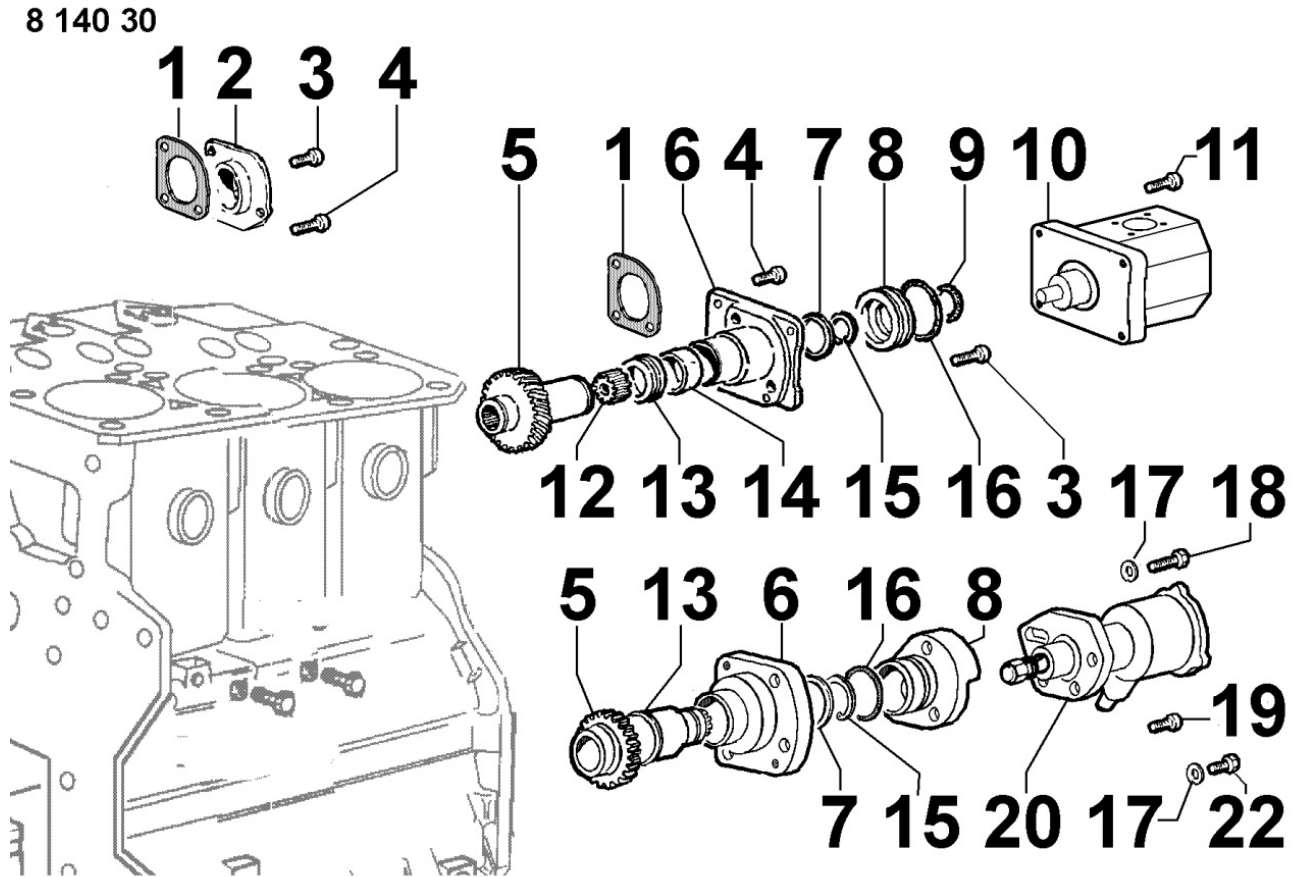

8140300020 - 3rd PTO

Pos	Kit	Included In	Code	Description	Qty	Old Code	Tech. Info
1			ED0045801850-S	GASKET	1		
2			ED0026500560-S	COPERCHIO/COVER N	1		
3			ED0097300120-S	SOC HEAD CAP SCR M6X20L STEEL	2		
3			ED0097320740-S	SOC HEAD SCR M8X20L UNI5931 ST	1		
4			ED0097301000-S	SCREW SHCS M8X25-5931 8.8	2		
4			ED0097300100-S	SOC HEAD CAP SCR M6X16L STEEL	2		
6	(A)		ED0038100830-S	FLANGE, PUMP	1		
14		(A)	ED0015801470-S	BUSHING	2		
15			ED0012400370-S	SNAP RING	1		
16			ED0012000730-S	O RING	1