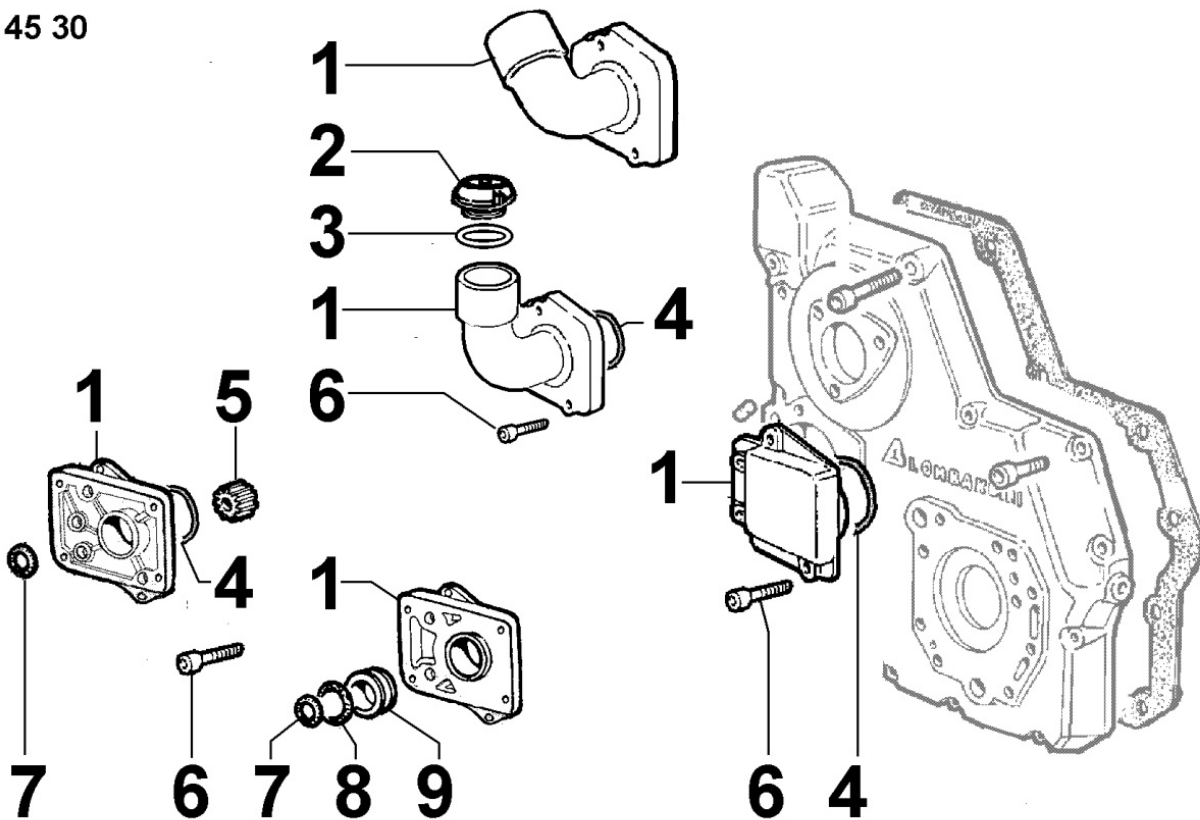

8145300080 - 4th PTO

8 145 30

Pos	Kit	Included In	Code	Description	Qty	Old Code	Tech. Info
0			ED0049363880-S	3PTO GEAR	1		
4			ED0012000910-S	OR 3193	1		
5			ED0054000540-S	COUPLING - CHD #3 PTO	1		
6			ED0097300120-S	SOC HEAD CAP SCR M6X20L STEEL	4		
6			ED0097300100-S	SOC HEAD CAP SCR M6X16L STEEL	4		
8			ED0012010920-S	O RING	1