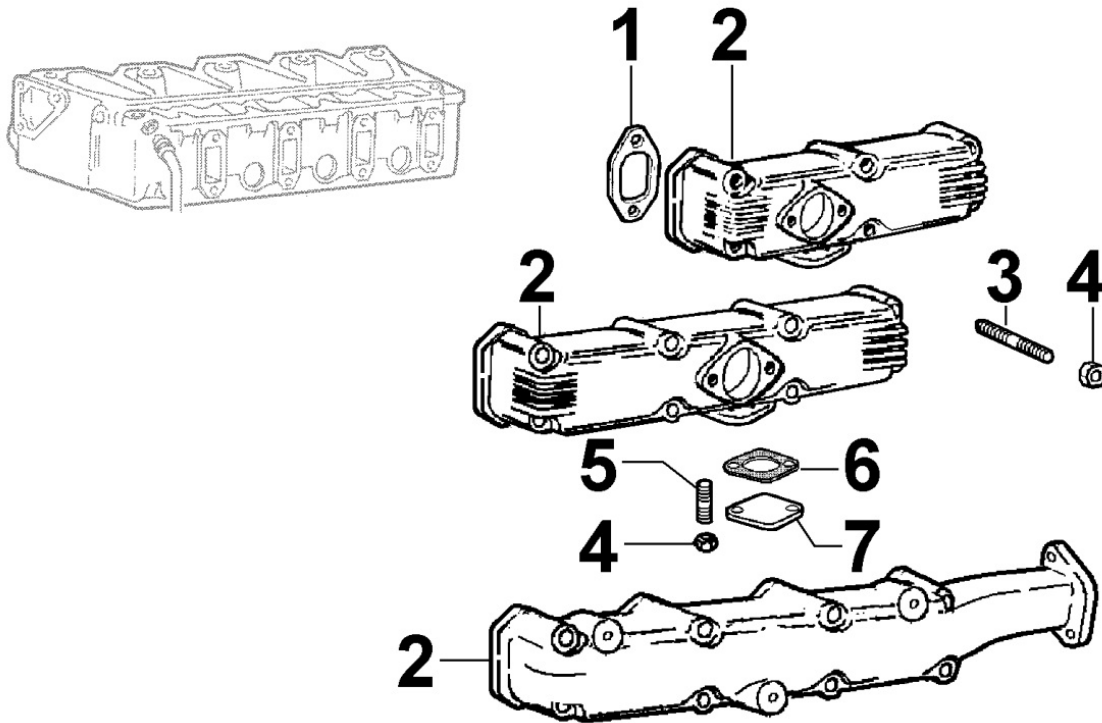

8085300020 - EXHAUST GAS MANIFOLD

8 085 30

Pos	Kit	Included In	Code	Description	Qty	Old Code	Tech. Info
1			ED0044200710-S	GASKET	4