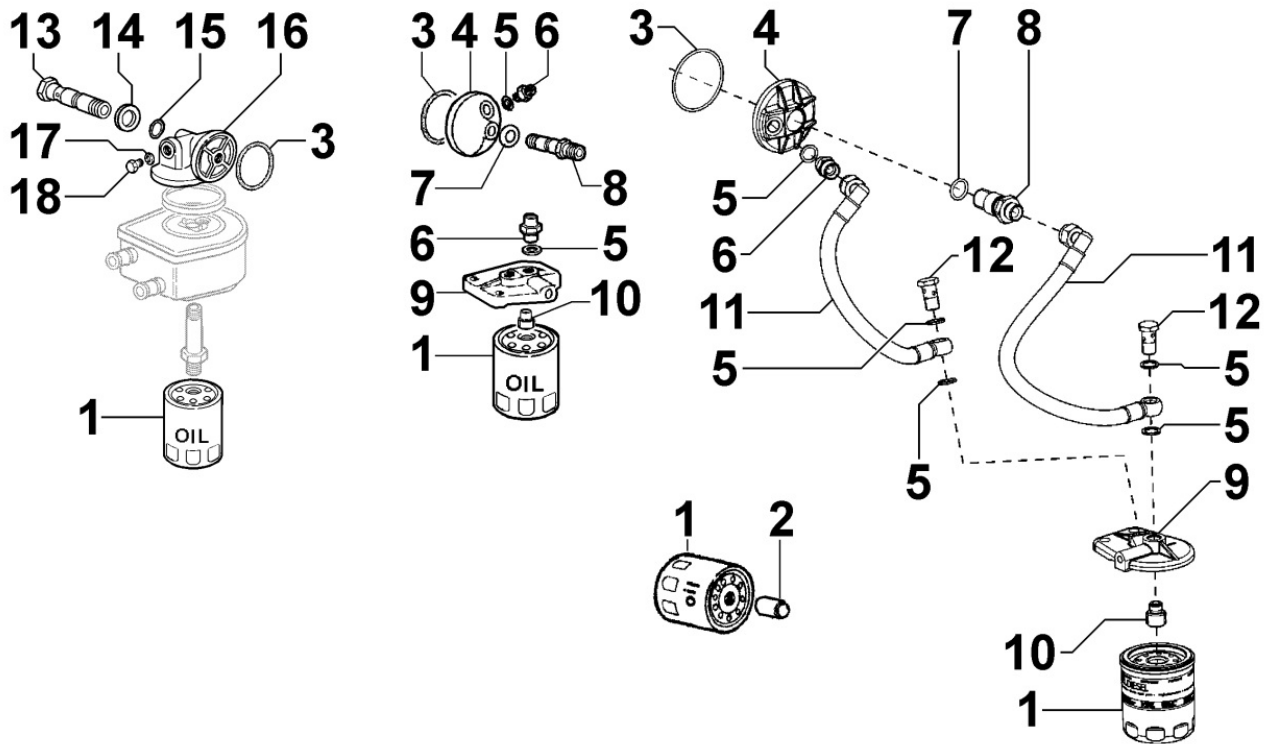

8042300030 - OIL FILTER

Pos	Kit	Included In	Code	Description	Qty	Old Code	Tech. Info
1			ED0021752800-S	OIL FILTER CARTRIDGE	1	ED0021751040-S	
2			ED0072650210-S	OIL FILTER CONNECTION	1