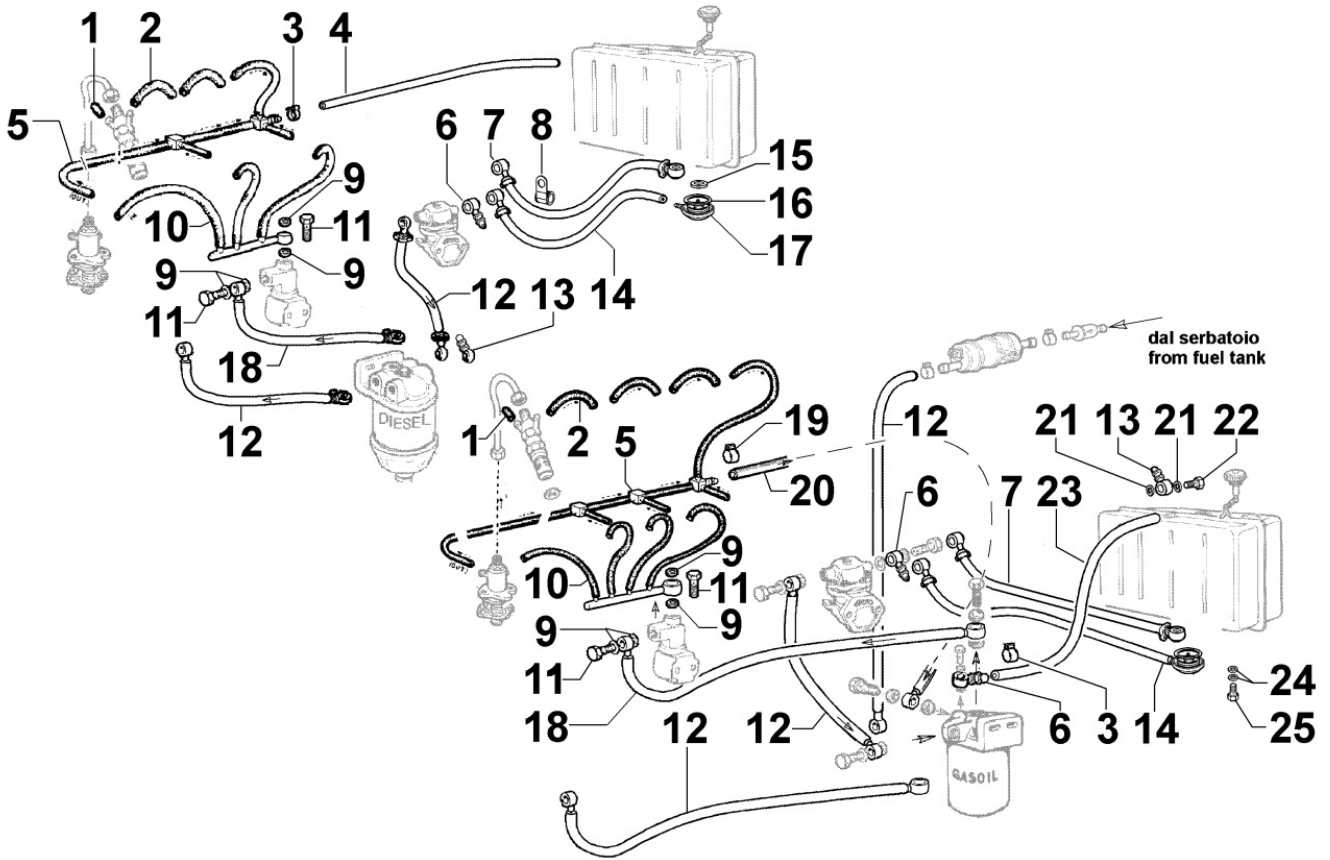

8064300360 - FUEL LINES

8 064 30

Pos	Kit	Included In	Code	Description	Qty	Old Code	Tech. Info
1			ED0090802620-S	CAP	1		
2			ED0095711980-S	TUBE	3		
5			ED0095712010-S	TUBE	1		
9			ED0046700590-S	COPPER WASHER D14/10.2 1.	4		
11			ED0019011930-S	UNION BOLT M 10	2