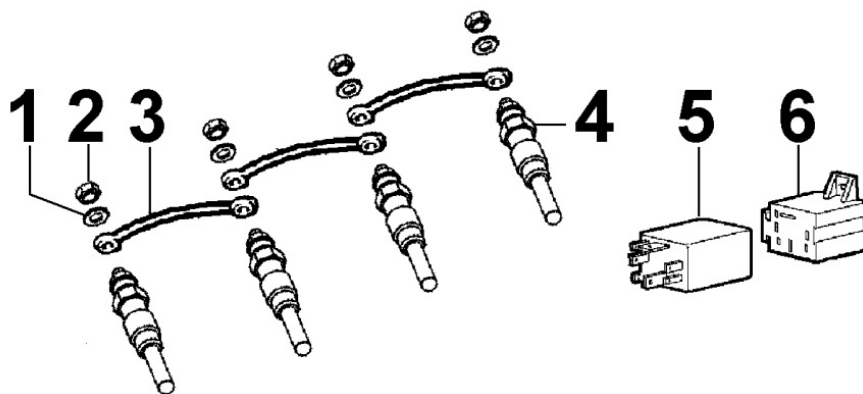

8 106 30

Pos	Kit	Included In	Code	Description	Qty	Old Code	Tech. Info
1		(A)	ED0076260660-S	WASHER	4		
2		(A)	ED0032400040-S	NUT M5 UNI 5588 6s PG Zinc Pla	4		
3			ED0021855480-S	CONNECTION CABLE	3		
4	A		ED0021001110-S	GLOW PLUG	4		