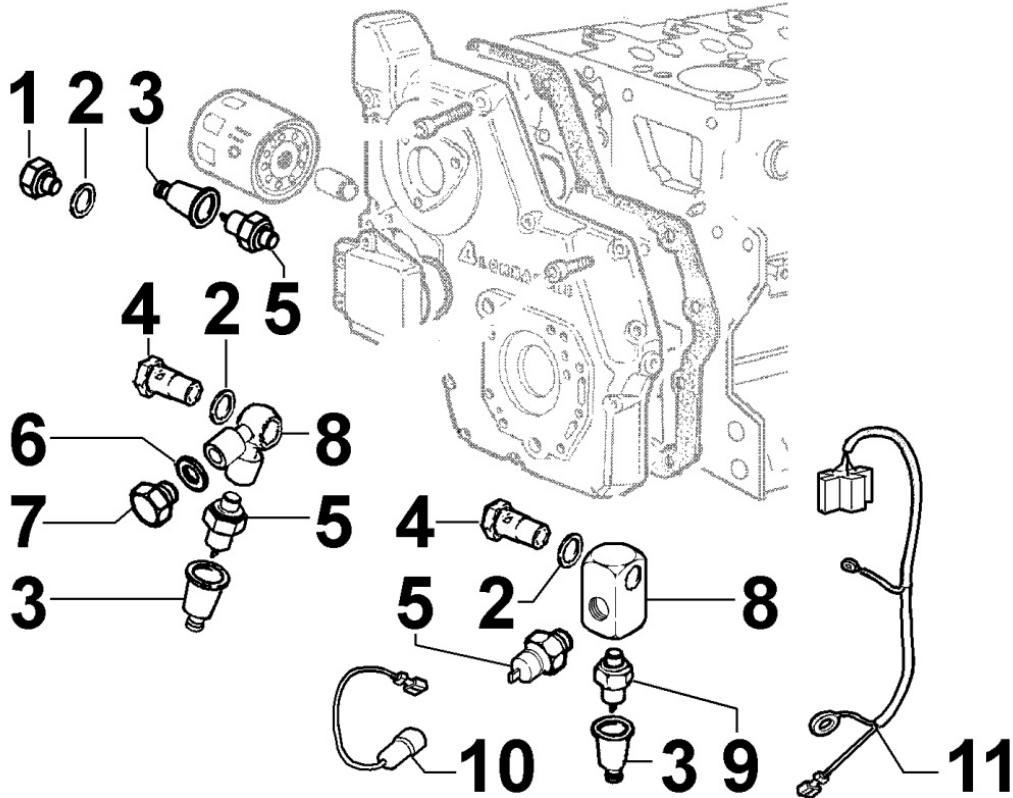

8102300110 - OIL PRESSURE SWITCH

8 102 30

Pos	Kit	Included In	Code	Description	Qty	Old Code	Tech. Info
3			ED0064910130-S	GROMMET	1		
5			ED0067450970-S	0.4BAR SEAL. OIL PRESS. SWITCH	1