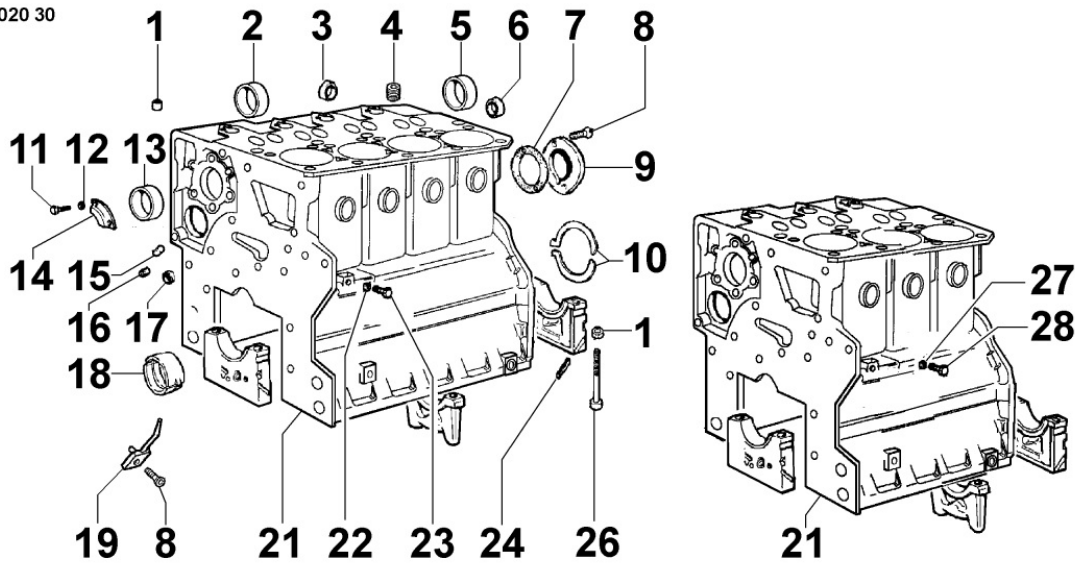

8011300040 - PISTON / CONNECTING ROD

8 011 30

Pos	Kit	Included In	Code	Description	Qty	Old Code	Tech. Info
1	(B)		ED0065017660-S	PISTON STD.	4		▲
1	(B)		ED0065017670-S	PISTON +0.5	4		▲
1	(B)		ED0065017680-S	PISTON +1	4		▲
2		(B)	ED0082112240-S	RINGS STAND.	4		▲
2		(B)	ED0082112250-S	RINGS +0.5	4		▲
2		(B)	ED0082112260-S	RING SET +1.00	4		▲
3		(B)	ED0084800850-S	PIN	4		▲
4		(B)	ED0011750590-S	SNAP RING	8		▲
5	(A)		ED0015261800-S	CONNECTING ROD	4		▲
6		(A)	ED0016300210-S	S.ENDBRNG	1		
7			ED0016400400-S	BEARING STD	3/4		
7			ED0016400520-S	BEAR.-0.25	3/4		
7			ED0016400530-S	BEAR.-0.50	3/4		
8		(A)	ED0017801350-S	BULLONE/BOLT 'F IC10	6/8		▲

8020300420 - CRANKCASE

8 020 30

Pos	Kit	Included In	Code	Description	Qty	Old Code	Tech. Info
1		(A)	ED0019701410-S	SLEEVE	10/12		
2		(A)	ED0015801480-S	BUSHING	1		
3		(A)	ED0089900220-S	PLUG D.30	4		
4			ED0097651400-S	VITE/SCREW D 10	1		▲
5		(A)	ED0015801670-S	BUSHING	1		
6		(A)	ED0089900540-S	PLUG	1		▲
7			ED0044312070-S	GASKET FOR CLOSING CAMSHAFT	1		
8			ED0098000610-S	CAPSCREW	2		
9			ED0026150470-S	COP.FORI/HOLE COVER D	1		
10			ED0012571670-S	THRUST BEARING	4/5		▲
10			ED0012571680-S	THRUST BEARING +.1	2		▲
10			ED0012571690-S	ANELLO/THRUST B. +0,2 SV CR	2		▲
10			ED0012571670-S	THRUST BEARING	2	ED0080480170-S	▲
11			ED0017700020-S	HEX.HEAD.SCR.M8X16-5739-	2		
12			ED0075650070-S	SPRING WASHER D14.2/8.2	2		
13		(A)	ED0015801470-S	BUSHING	1		
14			ED0062751200-S	PIASTRA/PLATE D	1		
15		(A)	ED0097651110-S	TAPER PLUG 'D C10	1		
16		(A)	ED0089650970-S	CAP M14x1,5	1		
17		(A)	ED0090801400-S	CAP M 12	1		
18			ED0016112050-S	BEAR.STAND.	4/5		▲
18			ED0016112060-S	BEAR.-0.25	4/5		▲
18			ED0016112070-S	BEAR.-0.50	4/5		▲
21	(A)		ED0015113810-S	CRANKCASE LDW2204	1		
22			ED0046700610-S	COPPER WASHER D19/14.2 1.5 THK	1		
23			ED0090400120-S	OIL DRAIN PLUG M14	1		
24		(A)	ED0044000540-S	BEARING CUP RUBBER SEAL	4		
26		(A)	ED0018621500-S	BOLT	10		▲