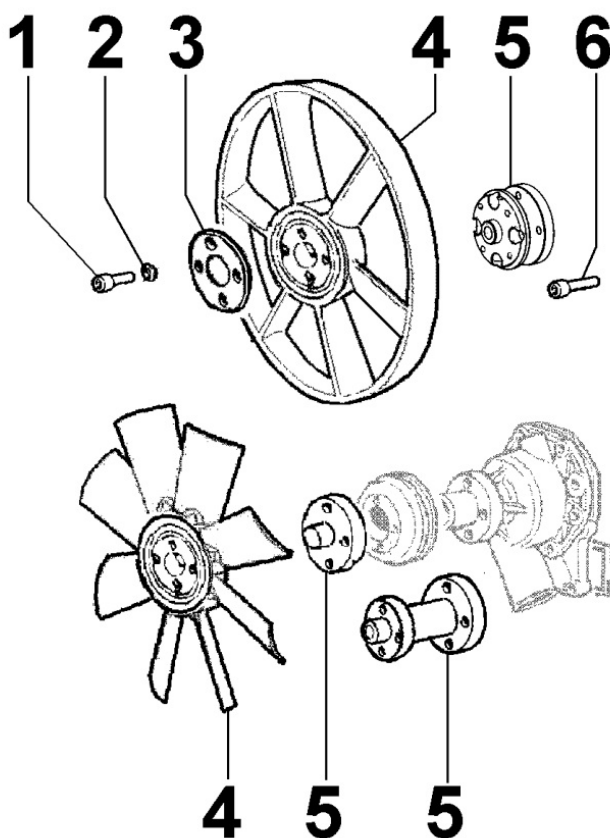

8071300010 - COOLING FAN

8 071 30

Pos	Kit	Included In	Code	Description	Qty	Old Code	Tech. Info
1			ED0097300120-S	SOC HEAD CAP SCR M6X20L STEEL	4		
2			ED0076250620-S	WASHER	4