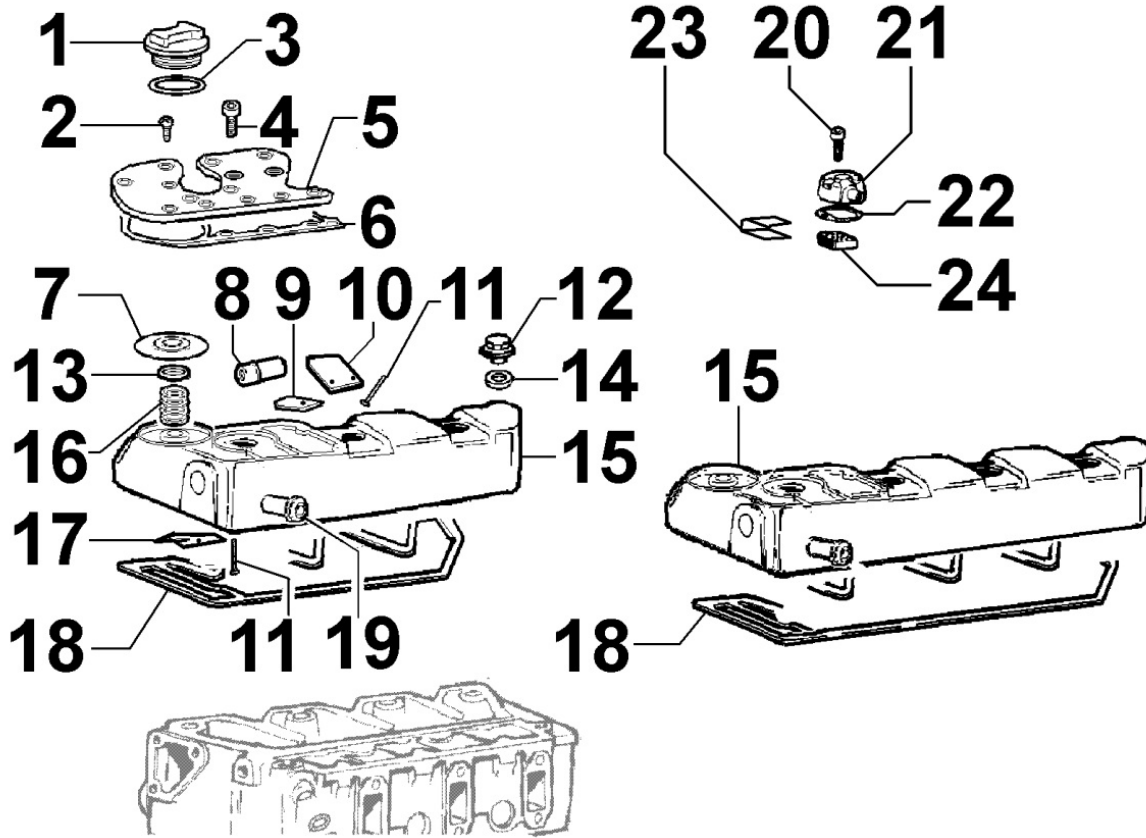

8022300120 - HEAD COVER

8 022 30

Pos	Kit	Included In	Code	Description	Qty	Old Code	Tech. Info
1			ED0090320790-S	FILLERPL.	1		
2			ED0098201950-S	SCREW SELF-THREADING 3,9x13 -6954 PhB+Zn	12		
3			ED0012000150-S	O RING	1		
4			ED0097303190-S	SCREW TBEI 6X12 8.8- 7380+ZNB	2		
5			ED0027503740-S	COPERCHIO/COVER	1		
6			ED0044301000-S	GASKET	1		
7			ED0096930070-S	RUBBER SAFETY VALVE (BLACK)	1		
8			ED0095991750-S	TUBO/TUBE N 10	1		
9			ED0051680620-S	LAMIERINO/RETAINER N 10	1		
10			ED0033600310-S	DIAFRAMMA/DIAPHRAGM N 10	1		
11			ED0074810770-S	RIVETTO/RIVET N 10	4		
12			ED0033002180-S	NUT	4		▲
13			ED0076252700-S	LOCKING WASHER	1		
14			ED0044000500-S	GASKET	4		▲
15			ED0021253350-S	CAPPELLO/COVER D A	1		
15			ED0021256320-S	ROCKER ARM COVER (L.MARINE)	1		
16			ED0056552430-S	SPRING FOR SAFETY PRESSURE VALVE	1		
17			ED0051680610-S	LAMIERINO/RETAINER N 10	1		
18			ED0044000700-S	GASKET	1		▲
19			ED0095991720-S	TUBO/TUBE N	1