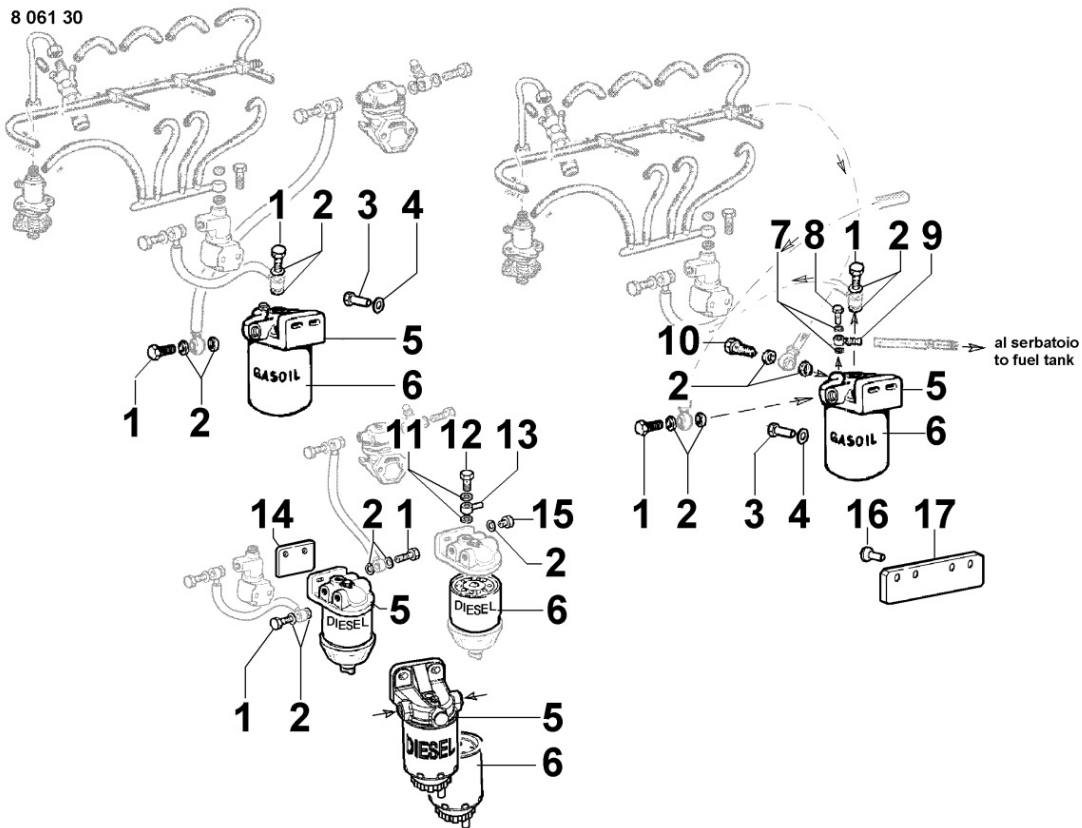

8061300100 - FUEL FILTER

Pos	Kit	Included In	Code	Description	Qty	Old Code	Tech. Info
1			ED0019010320-S	Banjo bolt 14X1	1		
1			ED0015700450-S	Banjo bolt	1		
2			ED0046700610-S	COPPER WASHER D19/14.2 1.5 THK	4		
4			ED0076250200-S	PLAIN WASHERS 10,5X21X2	2		
5			ED0037300820-S	FUEL FILTER (L.MARINE)	1