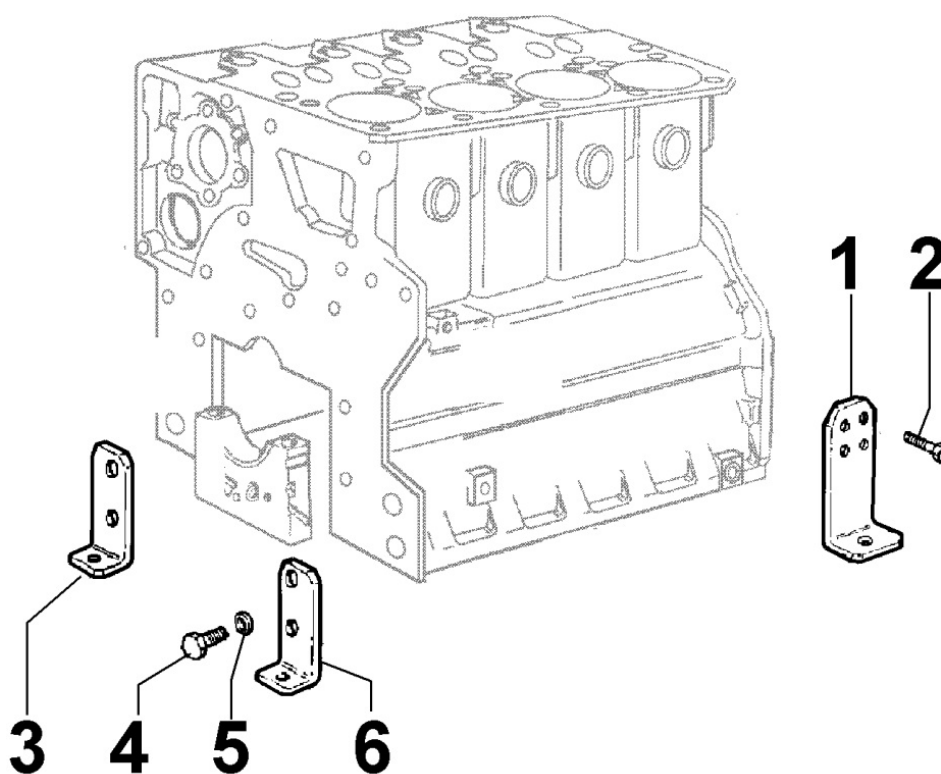

8025300090 - ENGINE MOUNTS

8 025 30

Pos	Kit	Included In	Code	Description	Qty	Old Code	Tech. Info
1			ED0064293240-S	ENGINE MOUNT (L.MARINE)	2		
1			ED0064293270-S	PIEDE/ENGINE MOUNT N	2