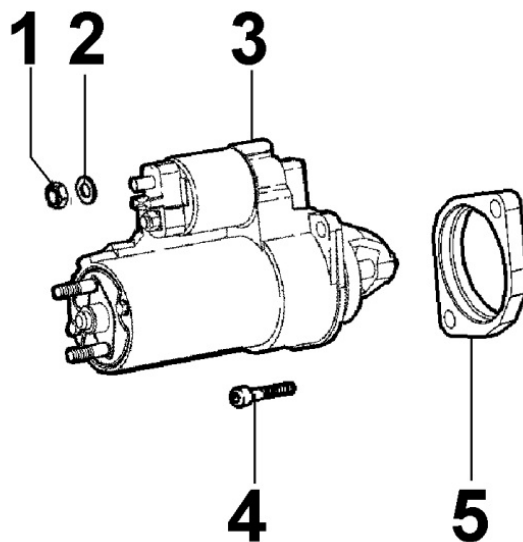

8101300030 - STARTING MOTOR

8 101 30

Pos	Kit	Included In	Code	Description	Qty	Old Code	Tech. Info
3			ED0058400960-S	MOTOR.AVV./STA.MOTOR D **	1		
3			ED0058401830-S	MOT.AVV. BOSCH 12V SERIE CHD LOMB.MARINE	1		
4			ED0097300460-S	SOC HEAD SCREW M10X35-5931.8G+ZN.B	2		
5			ED0035090070-S	SPACER X ST.MOTOR CHD (L.MARINE)	1