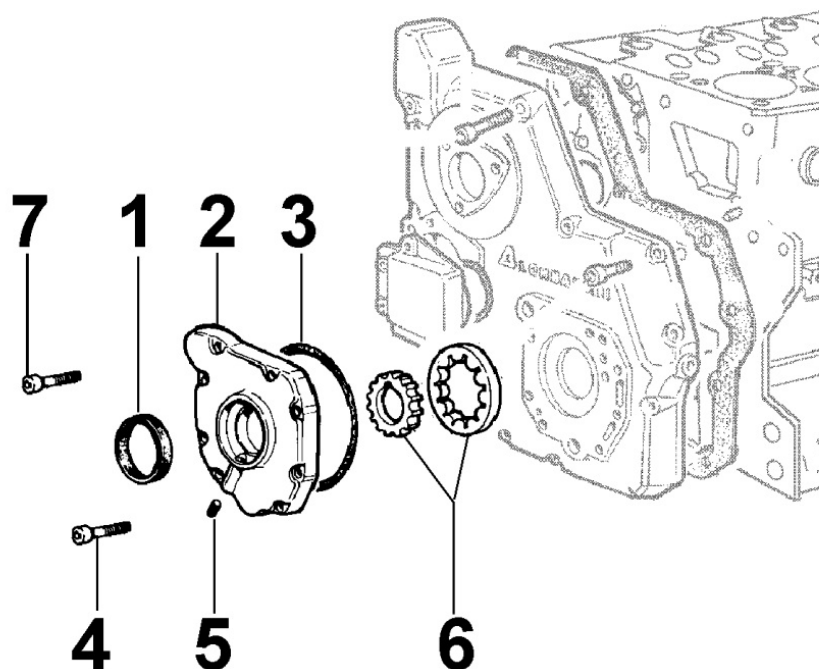

8040300020 - OIL PUMP

8 040 30

Pos	Kit	Included In	Code	Description	Qty	Old Code	Tech. Info
1		(A)	ED0012133480-S	SEAL RING	1		▲
2	(A)		ED0026500570-S	COVER	1		▲
3			ED0044311490-S	GASKET	1		▲
4			ED0097300120-S	SCREW	7		
6			ED0077501630-S	ROTOR	1	ED0077500810-S	
7			ED0097304160-S	SCREW	2