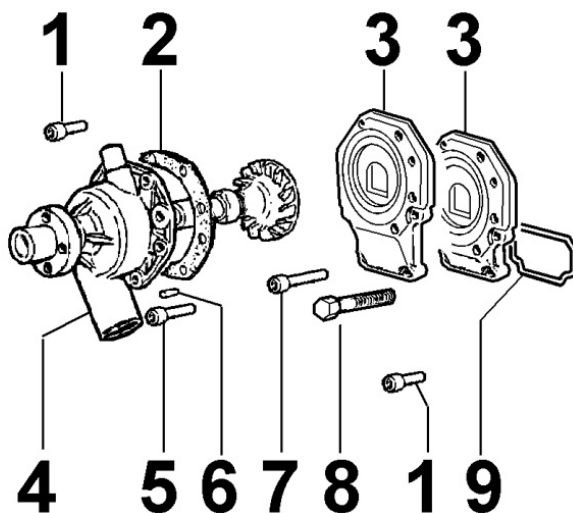

8077300160 - COOLANT PUMP

8 077 30 015 0 Pompa acqua
Water pump

Pos	Kit	Included In	Code	Description	Qty	Old Code	Tech. Info
1			ED0097301000-S	SCREW	3		
2		(A)	ED0045801780-S	GASKET	1		
3		(A)		POS. 4			
4			ED0065844450-S	COOLANT PUMP	1		
6		(A)	ED0084000480-S	PIN	1		
8			ED0097320370-S	SCREW	1		
9			ED0012001160-S	O-RING	1