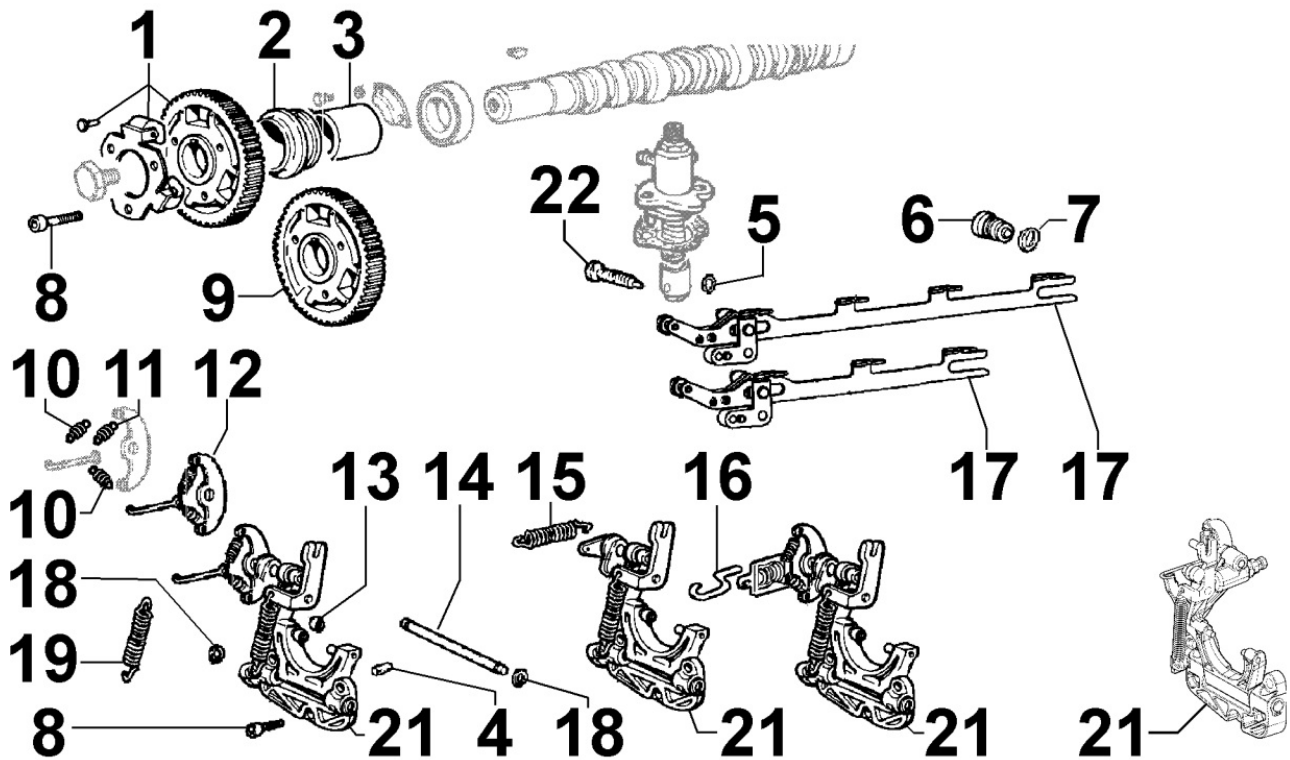

8050300220 - SPEED GOVERNOR

Pos	Kit	Included In	Code	Description	Qty	Old Code	Tech. Info
1	C		ED0073620020-S	GOVERNOR	1		
2			ED0020861220-S	HOUSING	1		
3			ED0034950460-S	SPACER	1		
4			ED0084600550-S	PIN	2		
5			ED0076251240-S	WASHER	1		
6			ED0041901030-S	RING NUT	1		
7			ED0046700210-S	GASKET	1		
8			ED0097300100-S	SCREW	3		
9		(C)	ED0049362490-S	GEAR	1	ED0049363890-S	
10		(A)	ED0056551350-S	SPRING	1		
11		(A)	ED0056551290-S	SPRING	1		
12	A		ED0015412010-S	ROCKER ARM	1		
13			ED0019702030-S	BUSHING	2		
17			ED0013801090-S	ROD	1		
21	B		ED0052009060-S	LEVER	1		
22			ED0097301980-S	SCREW	1