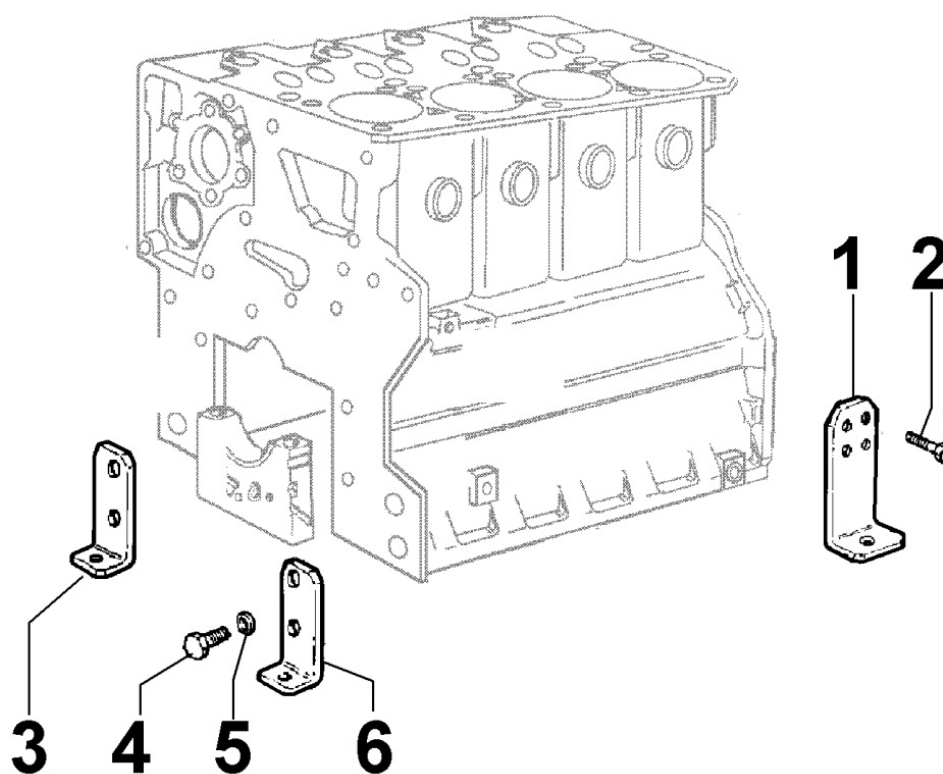

8025300090 - ENGINE MOUNTS

8 025 30

Pos	Kit	Included In	Code	Description	Qty	Old Code	Tech. Info
1			ED0064293240-S	ENGINE MOUNT	2		
1			ED0064293270-S	ENGINE MOUNT	2