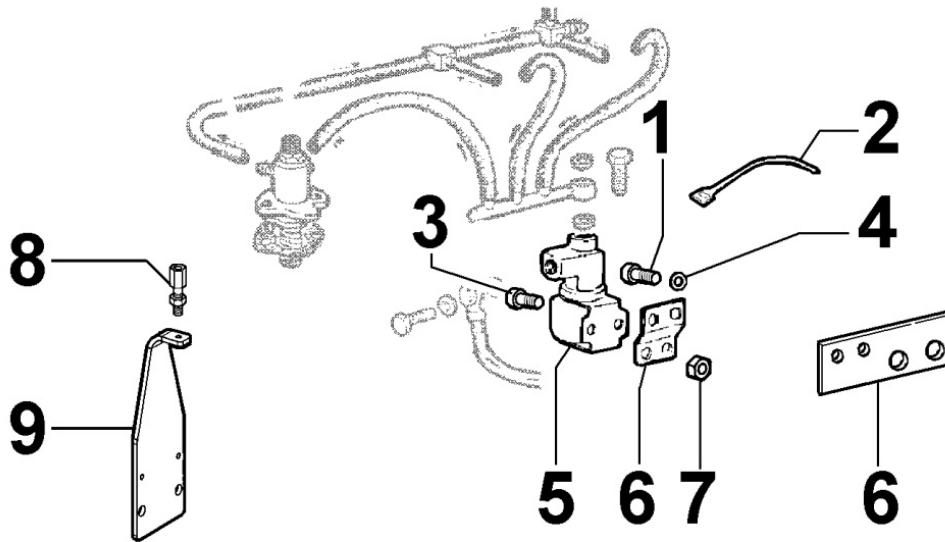

8052300030 - ELECTROVALVE

8 052 30

Pos	Kit	Included In	Code	Description	Qty	Old Code	Tech. Info
3			ED0097300120-S	SCREW	2		
6			ED0089003360-S	SUPPORT	1