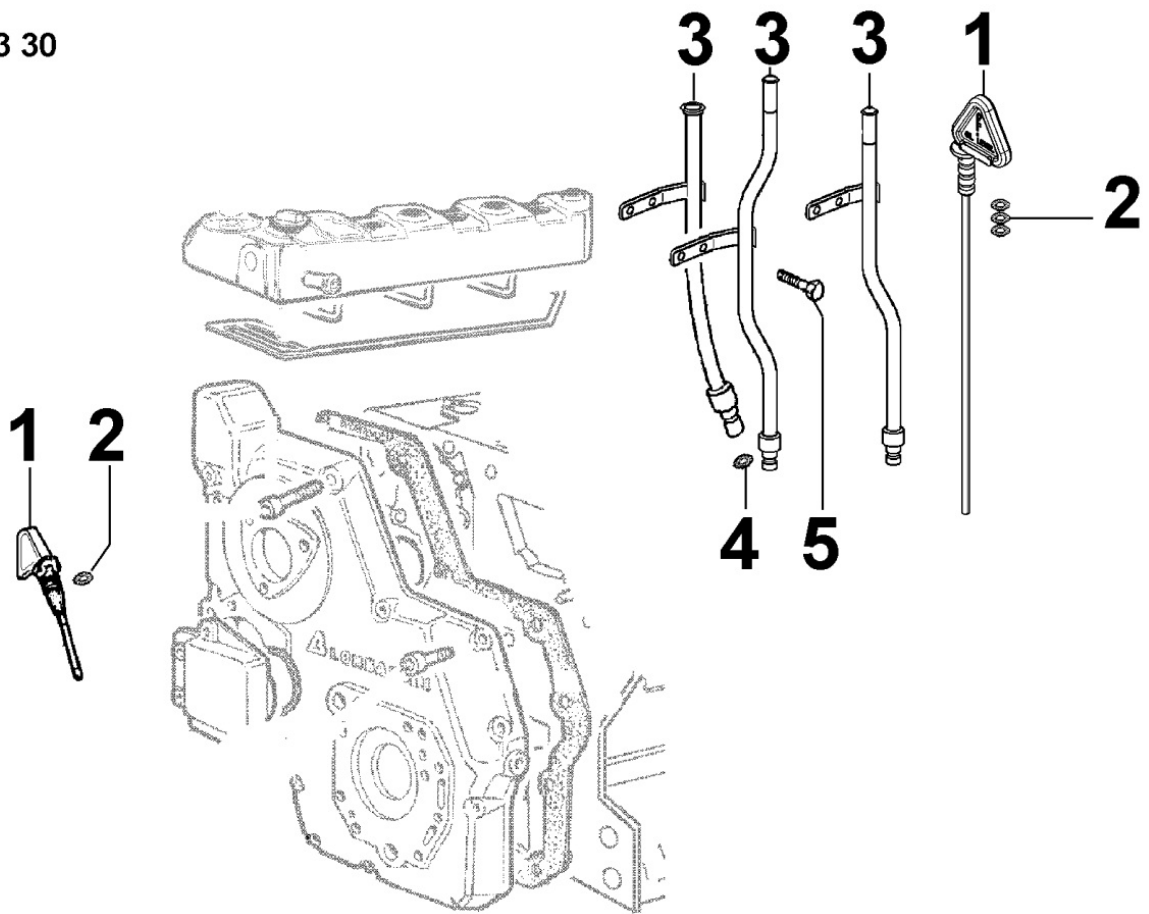

8043300050 - OIL DIPSTICK

8 043 30

Pos	Kit	Included In	Code	Description	Qty	Old Code	Tech. Info
3			ED0093300660-S	HOSE	1		
4			ED0012000010-S	O-RING	1