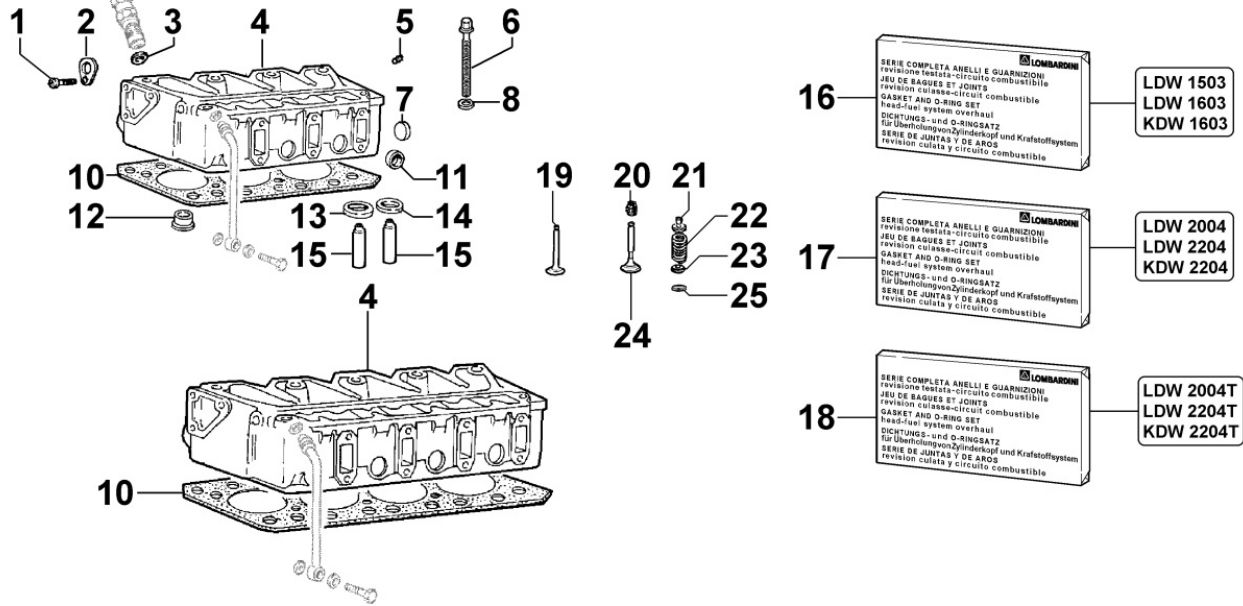

8021300230 - CYLINDER HEAD

8 021 30

Pos	Kit	Included In	Code	Description	Qty	Old Code	Tech. Info
1			ED0097300240-S	SCREW	2		
2			ED0085459390-S	BRACKET	2		
3			ED0059890060-S	SPARK ARRESTER	4		
5			ED0097650010-S	SCREW	1		
6			ED0098201740-S	SCREW	10		⚠
7		(A) (B)	ED0089900220-S	CAP	1		
8			ED0076260400-S	WASHER	10		
10			ED0047310540-S	CYL. HEAD GASKET (NO NOTCHES)	1	ED0047307320-S	
10			ED0047310550-S	CYL. HEAD GASKET (1 NOTCH)	1	ED0047307330-S	
10			ED0047310560-S	CYL. HEAD GASKET (2 NOTCHES)	1	ED0047307340-S	
11		(A) (B)	ED0090800830-S	CAP	6		
12			KDISC.		4	ED0090802190-S	
13		(A) (B)	ED0080001260-S	VALVE SEAT - INTAKE	4		
14		(A) (B)	ED0080001270-S	VALVE SEAT - EXHAUST	4		
15		(A) (B)	ED0048452510-S	GUIDE	8		⚠
16			ED0082051140-S	CYLINDER HEAD GASKET KIT (3 CYL.)	1		⚠
17			ED0082051170-S	CYLINDER HEAD GASKET KIT (4 CYL.)	1		⚠
18			ED0082051200-S	CYLINDER HEAD GASKET KIT (4 CYL. TURBO)	1		⚠
19				803630...0			
20				803630...0			
21				803630...0			
22				803630...0			
23				803630...0			
24				803630...0			
25				803630...0