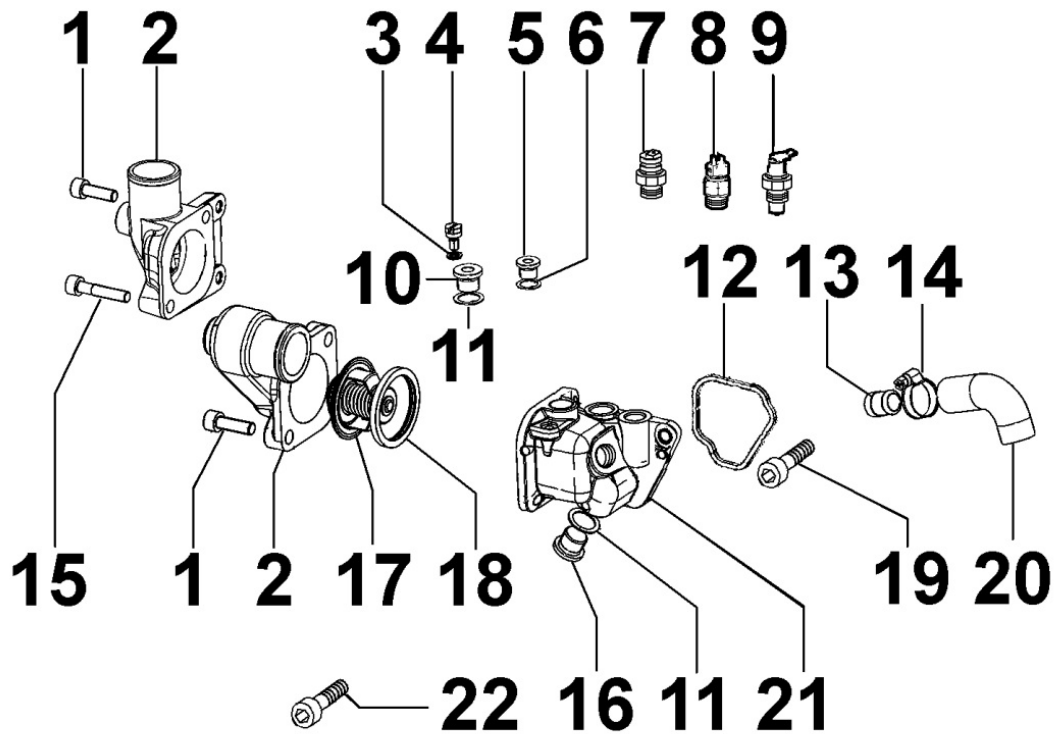

8074300360 - THERMOSTAT UNIT

8 074 30

Pos	Kit	Included In	Code	Description	Qty	Old Code	Tech. Info
2		(A)		POS. 21			
5			ED0090400120-S	CAP	1		
6			ED0046700610-S	GASKET	1		
12			ED0012002390-S	O-RING	1		
14			ED0036301470-S	CLAMP	1		
21	A		KDISC.		1	ED0048963430-S	
22			ED0097320740-S	SCREW	2