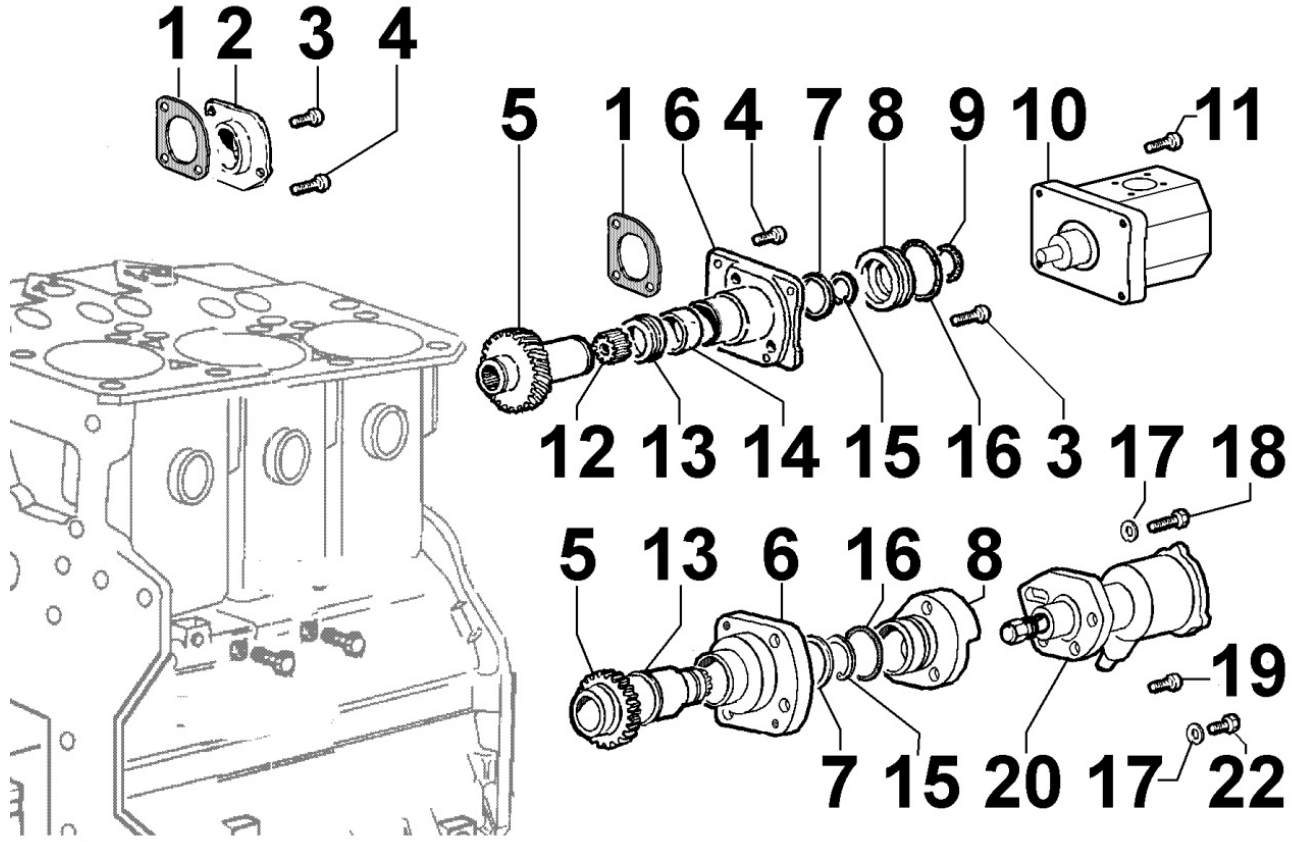

8140300020 - 3rd PTO

8 140 30

Pos	Kit	Included In	Code	Description	Qty	Old Code	Tech. Info
1			ED0045801850-S	GASKET	1		
2			ED0026500560-S	COVER	1		
3			ED0097300120-S	SCREW	2		
3			ED0097320740-S	SCREW	1		
4			ED0097301000-S	SCREW	2		
4			ED0097300100-S	SCREW	2		
6	(A)		ED0038100830-S	FLANGE	1		
14		(A)	ED0015801470-S	BUSHING	2		
15			ED0012400370-S	SNAP RING	1		
16			ED0012000730-S	O-RING	1