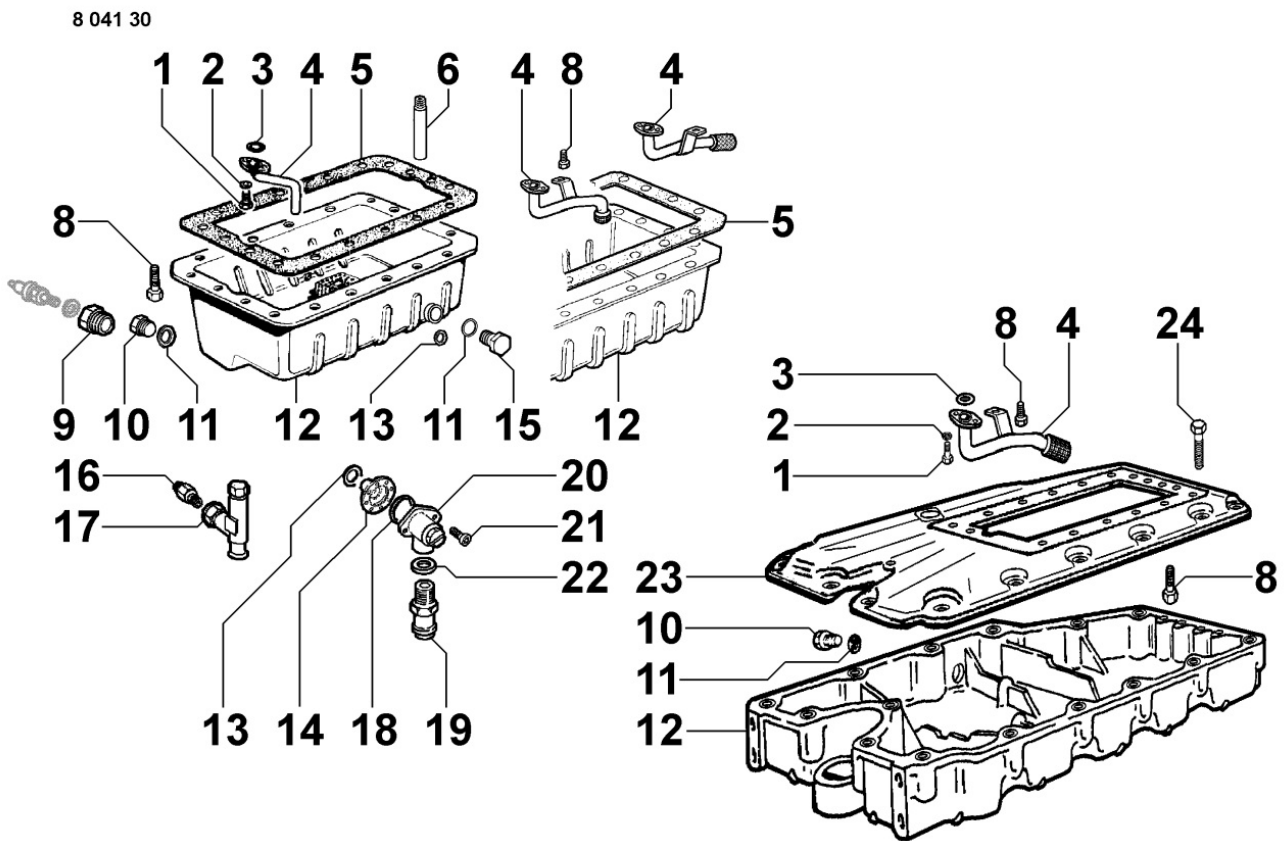

8041300130 - OIL PAN

Pos	Kit	Included In	Code	Description	Qty	Old Code	Tech. Info
1			ED0017600050-S	SCREW	2		
2			ED0075650040-S	WASHER	2		
3			ED0012002260-S	O-RING	1		
4			ED0093201670-S	HOSE	1		
5			ED0046011660-S	GASKET	1		
5			ED0046011830-S	GASKET	1		
8			ED0017701600-S	SCREW	22		
8			ED0097301000-S	SCREW	1		
12			ED0066455110-S	OIL SUMP	1		
13			ED0046700600-S	GASKET	1		
15			ED0089650030-S	CAP	1