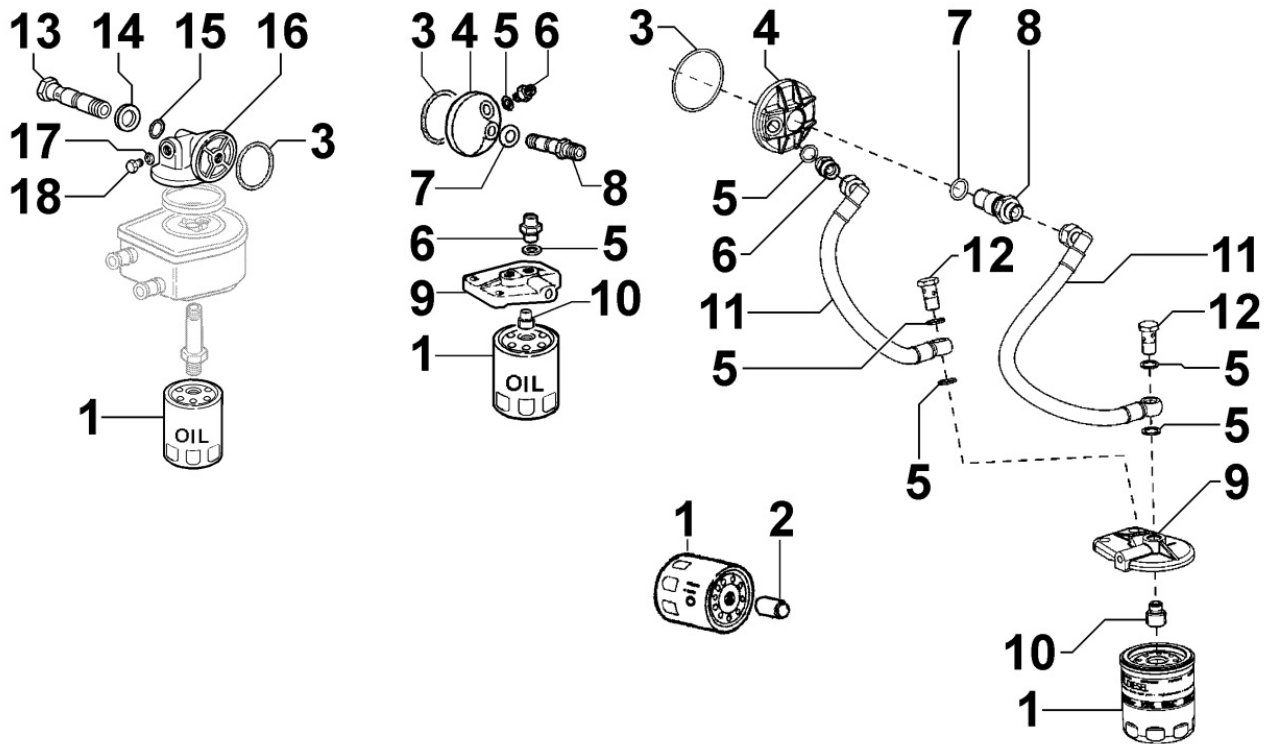

8042300050 - OIL FILTER

Pos	Kit	Included In	Code	Description	Qty	Old Code	Tech. Info
1			ED0021752850-S	OIL CARTRIDGE	1	ED0021751310-S