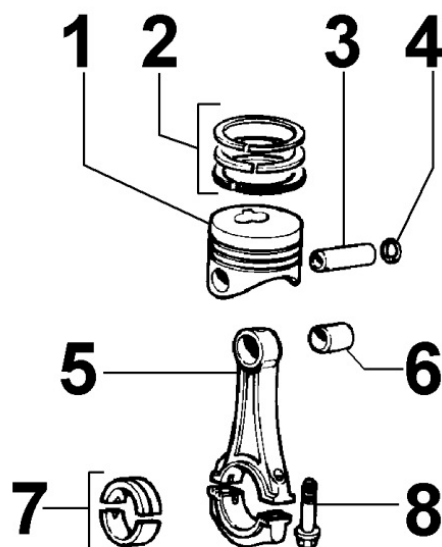


ED379997

Spare Parts Catalogue

LDW2204-T

Update Date 20/09/2021

Print Date 14/02/2022

Tavola ricambi

Index	Description
8010300020	CRANKSHAFT
8011300030	PISTON / CONNECTING ROD
8012300240	FLYWHEEL
8014300280	PULLEYS / BELT
8020300250	CRANKCASE
8021300230	CYLINDER HEAD
8022300190	HEAD COVER
8023300010	FLYWHEEL SIDE SUPPORT
8025300090	ENGINE MOUNTS
8027300010	TIMING SYSTEM COVER
8030300040	INJECTION SYSTEM
8035300170	CAMSHAFT
8036300120	ROCKER ARMS / VALVES
8038300010	TIMING SYSTEM
8040300020	OIL PUMP
8041300130	OIL PAN
8042300050	OIL FILTER
8043300050	OIL DIPSTICK
8045300110	BREATHER SYSTEM
8046300020	PUMP FOR OIL EXTRACTION
8047300040	OIL COOLER
8050300220	SPEED GOVERNOR
8051300020	CONTROLS
8052300030	ELECTROVALVE
8061300100	FUEL FILTER
8062300070	FUEL FEED PUMP
8064300360	FUEL LINES
8071300010	COOLING FAN
8074300360	THERMOSTAT UNIT
8077300160	COOLANT PUMP
8080300320	AIR INLET MANIFOLD / AIR FILTER
8083300070	TURBOCHARGER
8085300020	EXHAUST GAS MANIFOLD
8100300110	VOLTAGE ALTERNATOR
8101300030	STARTING MOTOR
8102300010	OIL PRESSURE SWITCH

8 010 30

Pos	Kit	Included In	Code	Description	Qty	Old Code	Tech. Info
1		(A)	ED0084001200-S	PIN	1		
1		(A)	ED0084300040-S	TAPER PIN 3X12 DIN 1481	1		⚠
2		(A)	ED0022800820-S	KEY	1		
3	(A)		ED0010511760-S	CRANKSHAFT	1	ED0010511370-S	⚠
4			ED0098653190-S	CRANKSHAFT BOLT	1	ED0098652580-S	
5		(A)	ED0022801550-S	KEY	1		

8011300030 - PISTON / CONNECTING ROD

8 011 30

Pos	Kit	Included In	Code	Description	Qty	Old Code	Tech. Info
1	B		KDISC.		4	ED0065012870-S	
1	B		KDISC.		4	ED0065012880-S	
1	B		KDISC.		4	ED0065012890-S	
3		(B)	ED0084800850-S	PISTON PIN	4		⚠
4		(B)	ED0011750590-S	RING	8		⚠
5	A		ED0015261100-S	CONNECTING ROD	4		
6		(A)	ED0016300680-S	CONROD BUSHING	1	ED0016300210-S	
7			ED0016400400-S	BEARING	3/4		
7			ED0016400520-S	BEARING (Ø-0.25MM)	3/4		
7			ED0016400530-S	BEARING (Ø-0.5MM)	3/4		
8		(A)	ED0017801350-S	SCREW	6/8		⚠