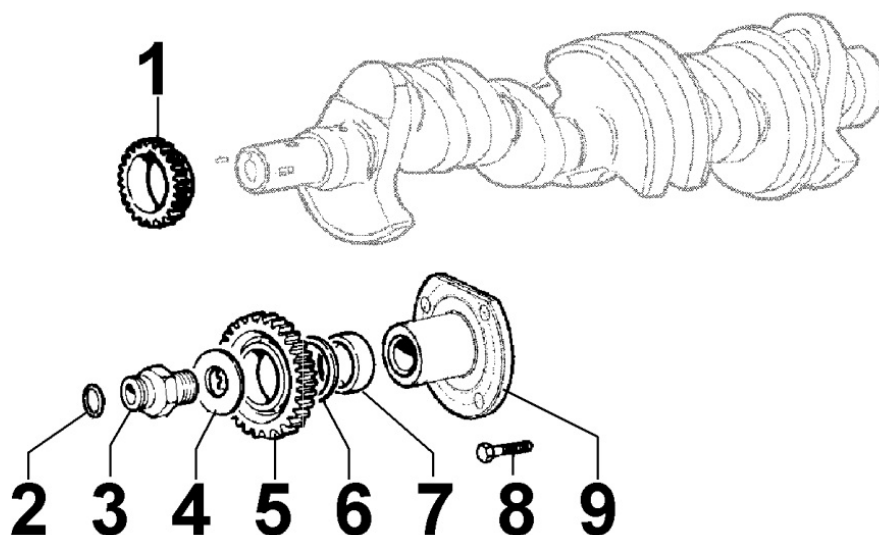

8038300010 - TIMING SYSTEM

8 038 30

Pos	Kit	Included In	Code	Description	Qty	Old Code	Tech. Info
1			ED0049361670-S	GEAR	1		
2			ED0012002190-S	O-RING	1		
3			ED0098201380-S	SCREW	1		
4			ED0012571560-S	THRUST WASHER	1		
5	(A)		ED0049361650-S	GEAR	1		
6			ED0012571570-S	THRUST WASHER	1		
8			ED0097320740-S	SCREW	4		
9			ED0061300990-S	GEAR SHAFT	1