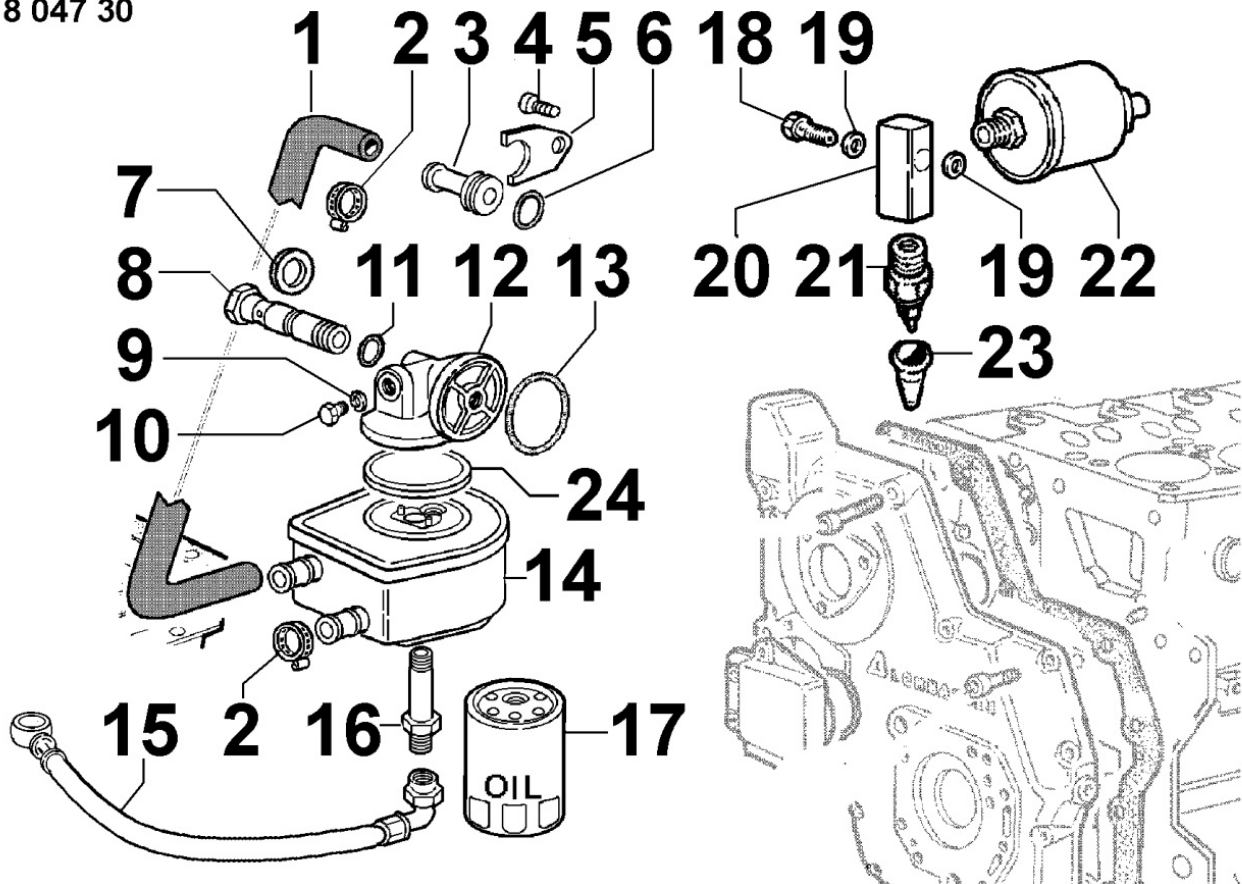

8047300040 - OIL COOLER

8 047 30

Pos	Kit	Included In	Code	Description	Qty	Old Code	Tech. Info
2			ED0036301470-S	CLAMP	3		
4			ED0097310920-S	SCREW	1		
5			ED0055700190-S	SPRING	1		
6			ED0012000810-S	O-RING	1		
7			ED0046700670-S	GASKET	1		
8			ED0073302930-S	JOINT	1		
9			ED0046700610-S	GASKET	1		
10			ED0090400120-S	CAP	1		
10			ED0089650030-S	CAP	1		
11			ED0012002190-S	O-RING	1		
12			ED0089004250-S	SUPPORT	1		
13			ED0012020360-S	O-RING	1		
14	(A)		ED0073503740-S	OIL COOLER	1		⚠
16			ED0072650430-S	JOINT	1		
17			804230...0				
24		(A)	ED0012135430-S	SEAL RING	1		⚠