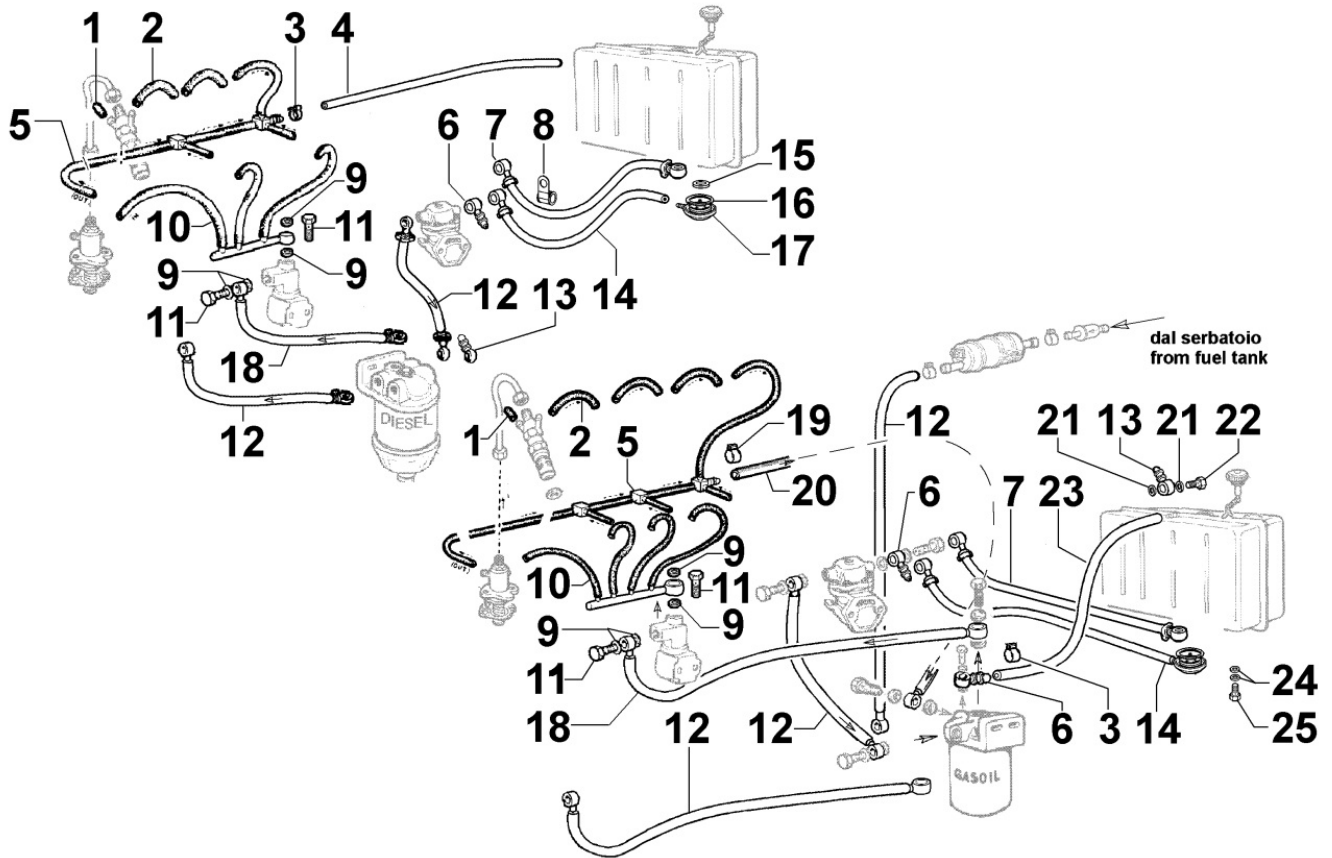

8064300360 - FUEL LINES

8 064 30

Pos	Kit	Included In	Code	Description	Qty	Old Code	Tech. Info
1			ED0090802620-S	CAP	1		
2			ED0095711980-S	FUEL RETURN HOSE	3		
5			ED0095712010-S	FUEL RETURN HOSE	1		
9			ED0046700590-S	GASKET	4		
11			ED0019011930-S	UNION SCREW	2