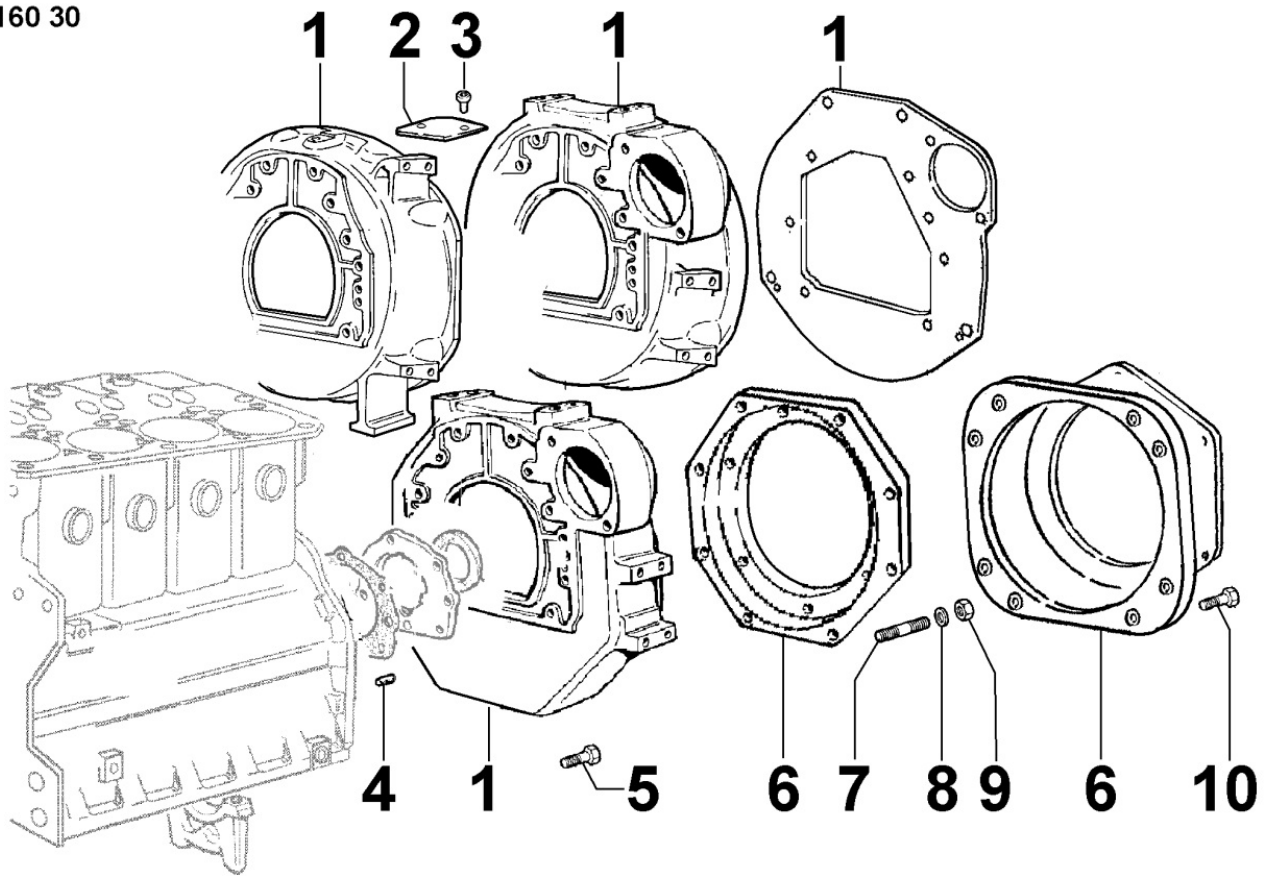

8160300080 - ENGINE FLANGE / BACKPLATE

8 160 30

Pos	Kit	Included In	Code	Description	Qty	Old Code	Tech. Info
1			ED0020323570-S	FLYWHEEL HOUSING	1		
4			ED0084001080-S	PIN	2		
5			ED0017800310-S	SCREW	12