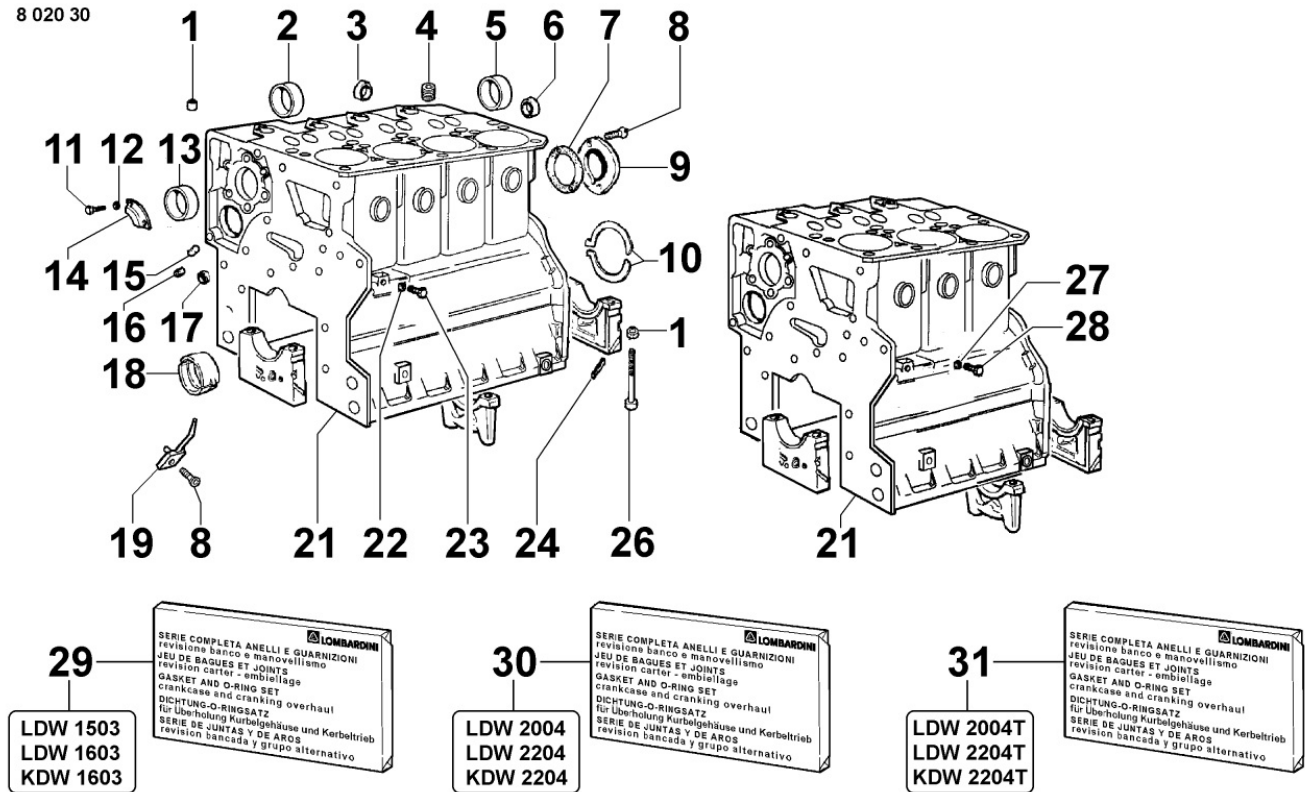

8020300250 - CRANKCASE

8 020 30

Pos	Kit	Included In	Code	Description	Qty	Old Code	Tech. Info
1		(A)	ED0019701410-S	BUSHING	10/12		
2		(A)	ED0015803370-S	BUSHING	1	ED0015801480-S	
3		(A)	ED0089900220-S	CAP	4		
4			ED0097651400-S	SCREW	1		▲
5		(A)	ED0015801670-S	BUSHING	1		
6		(A)	ED0089900540-S	CAP	1		▲
7			ED0044312070-S	GASKET	1		
8			ED0098000610-S	SCREW	2		
9			ED0026150470-S	COVER	1		
10			ED0012571670-S	THRUST WASHER	4/5		▲
10			KDISC.		2	ED0012571680-S	
10			ED0012571690-S	THRUST WASHER (+0.2MM)	2		▲
10			ED0012571670-S	THRUST WASHER	2	ED0080480170-S	▲
11			ED0017700020-S	SCREW	2		
12			ED0075650070-S	WASHER	2		
13		(A)	ED0015801470-S	BUSHING	1		
14			ED0062751200-S	PLATE	1		
15		(A)	ED0097651110-S	SCREW	1		
16		(A)	ED0089650970-S	CAP	1		
17		(A)	ED0090801400-S	CAP	1		
18			ED0016112050-S	BEARING	4/5		▲
18			ED0016112060-S	BEARING (Ø-0.25MM)	4/5		▲
18			ED0016112070-S	BEARING (Ø-0.5MM)	4/5		▲
19			ED0084850120-S	SPRAY NOZZLE	4		
21	A		ED0015113800-S	CRANKCASE	1	ED0015107620-S	
22			ED0046700610-S	GASKET	1		
23			ED0090400120-S	CAP	1		
24		(A)	ED0044000540-S	GASKET	4