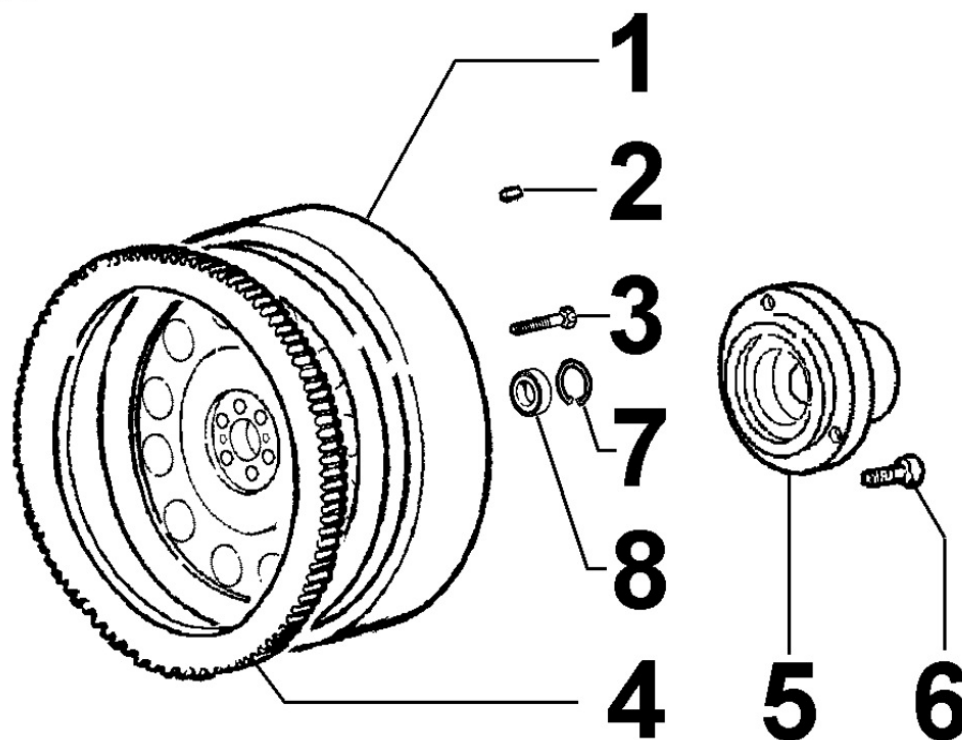

8012300240 - FLYWHEEL

8 012 30

Pos	Kit	Included In	Code	Description	Qty	Old Code	Tech. Info
1	A		ED0098809350-S	FLYWHEEL	1		
3			ED0018620890-S	SCREW	6		
4		(A)	ED0028160650-S	RING GEAR	1		▲