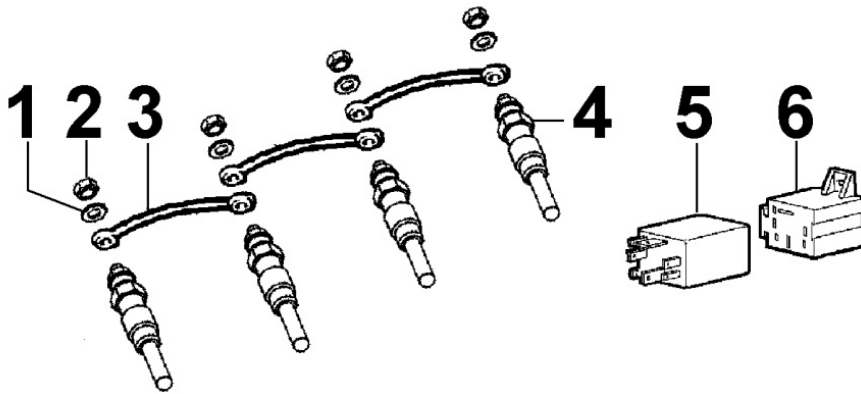

8106300100 - GLOW PLUGS / PRE-HEATING RELAY

8 106 30

Pos	Kit	Included In	Code	Description	Qty	Old Code	Tech. Info
1		(A)	ED0076260660-S	WASHER	4		
2		(A)	ED0032400040-S	NUT	4		
3			ED0021855480-S	CABLE	3		
4	A		ED0021001110-S	GLOW PLUG	4