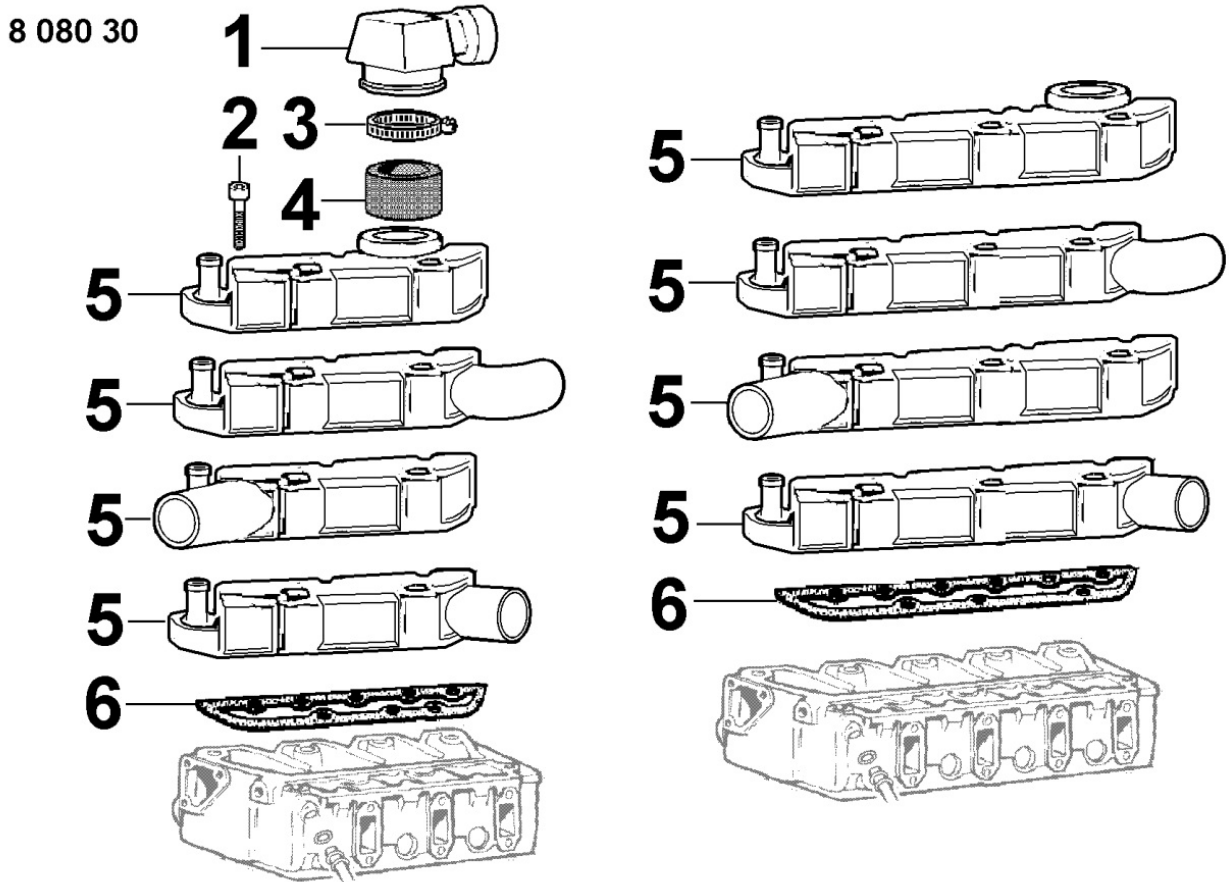

8080300320 - AIR INLET MANIFOLD / AIR FILTER

Pos	Kit	Included In	Code	Description	Qty	Old Code	Tech. Info
2			ED0097301840-S	SCREW	7		
5			KDISC.		1	ED0024863940-S	
6			ED0044200830-S	GASKET	1