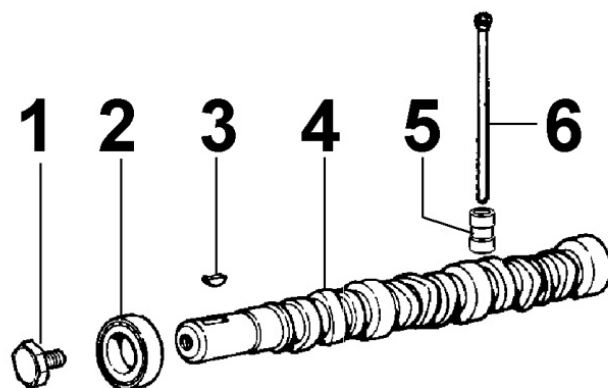

8035300170 - CAMSHAFT

8 035 30

Pos	Kit	Included In	Code	Description	Qty	Old Code	Tech. Info
1			ED0017801040-S	SCREW	1		
2			ED0030010650-S	BEARING	1		
3			ED0022800440-S	KEY	1		
4			ED0010101240-S	CAMSHAFT	1		
5			ED0072151110-S	TAPPET	8		
6			ED0014101390-S	PUSHROD	8