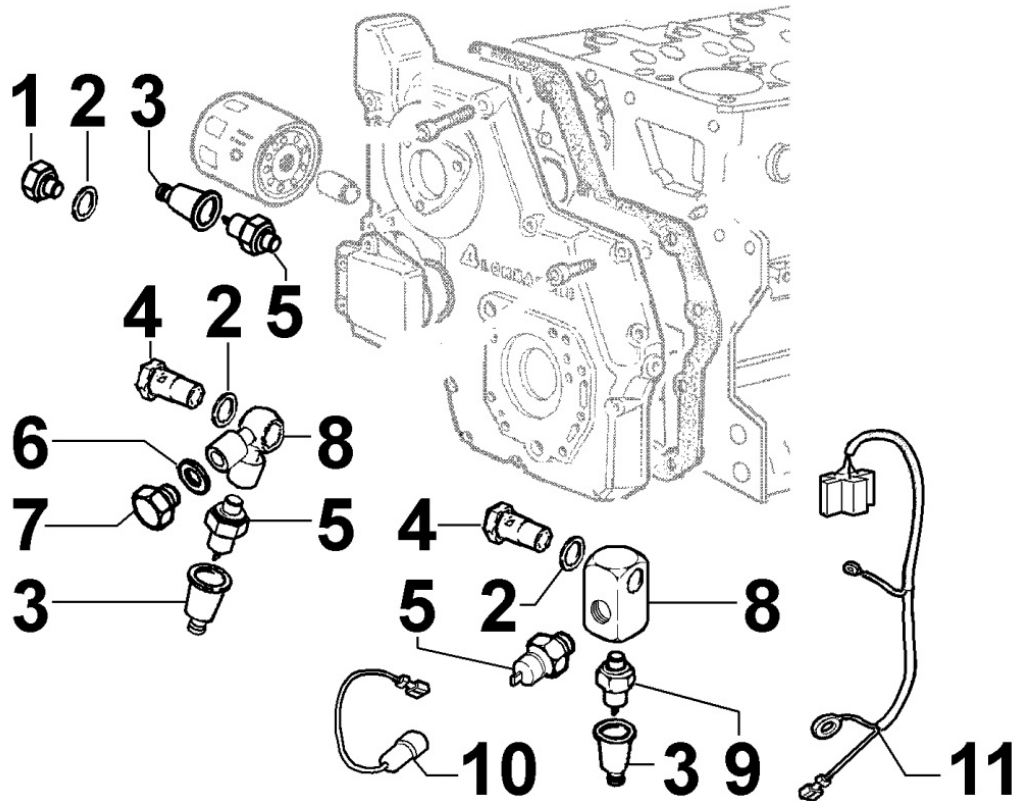

8102300010 - OIL PRESSURE SWITCH

8 102 30

Pos	Kit	Included In	Code	Description	Qty	Old Code	Tech. Info
3			ED0064910130-S	GROMMET	1		
5			ED0067450930-S	SWITCH	1