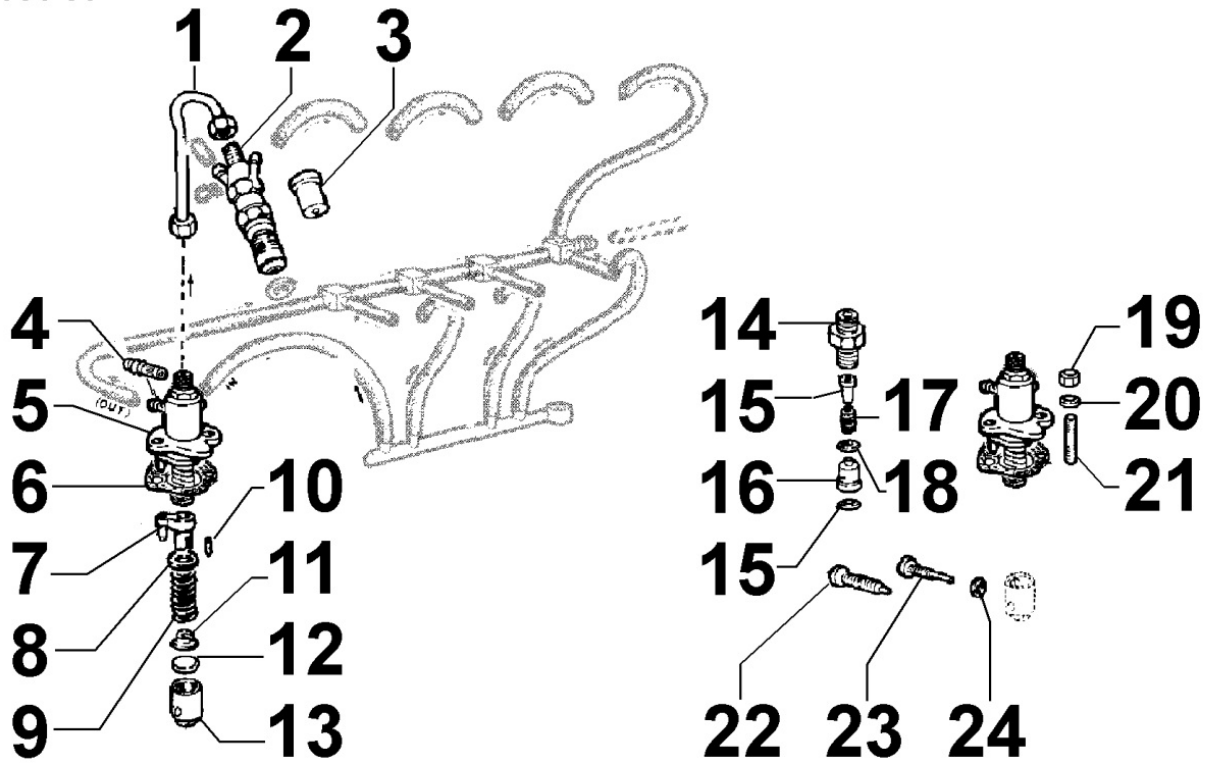

8030300040 - INJECTION SYSTEM

8 030 30

Pos	Kit	Included In	Code	Description	Qty	Old Code	Tech. Info
1			ED0093757390-S	FUEL PIPE	4		
2	A		ED0050100510-S	INJECTOR	4		⚠
3		(A)	ED0065314680-S	NOZZLE	3/4		⚠
5	B		ED0065903200-S	INJECTION PUMP	4		
6			ED0045802300-S	GASKET	4		
12			ED0060001130-S	SHIM (4MM)	0		
12			ED0060001140-S	SHIM (4.1MM)	1		
12			ED0060001150-S	SHIM (4.2MM)	2		
12			ED0060001160-S	SHIM (4.3MM)	1		
12			ED0060001170-S	SHIM (4.4MM)	0		
12			ED0060001180-S	SHIM (4.5MM)	0		
12			ED0060001190-S	SHIM (4.6MM)	0		
12			ED0060001200-S	SHIM (4.7MM)	0		
12			ED0060001210-S	SHIM (4.8MM)	0		
13			ED0072151400-S	TAPPET	4		
16		(B)	ED0096721170-S	DELIVERY VALVE	4		
19			ED0032401630-S	NUT	8		
20			ED0057150890-S	SPRING	8		
21			ED0067800050-S	STUD	8		
22				805030...0			
23			ED0097302560-S	SCREW	3		
24			ED0046700010-S	GASKET	3