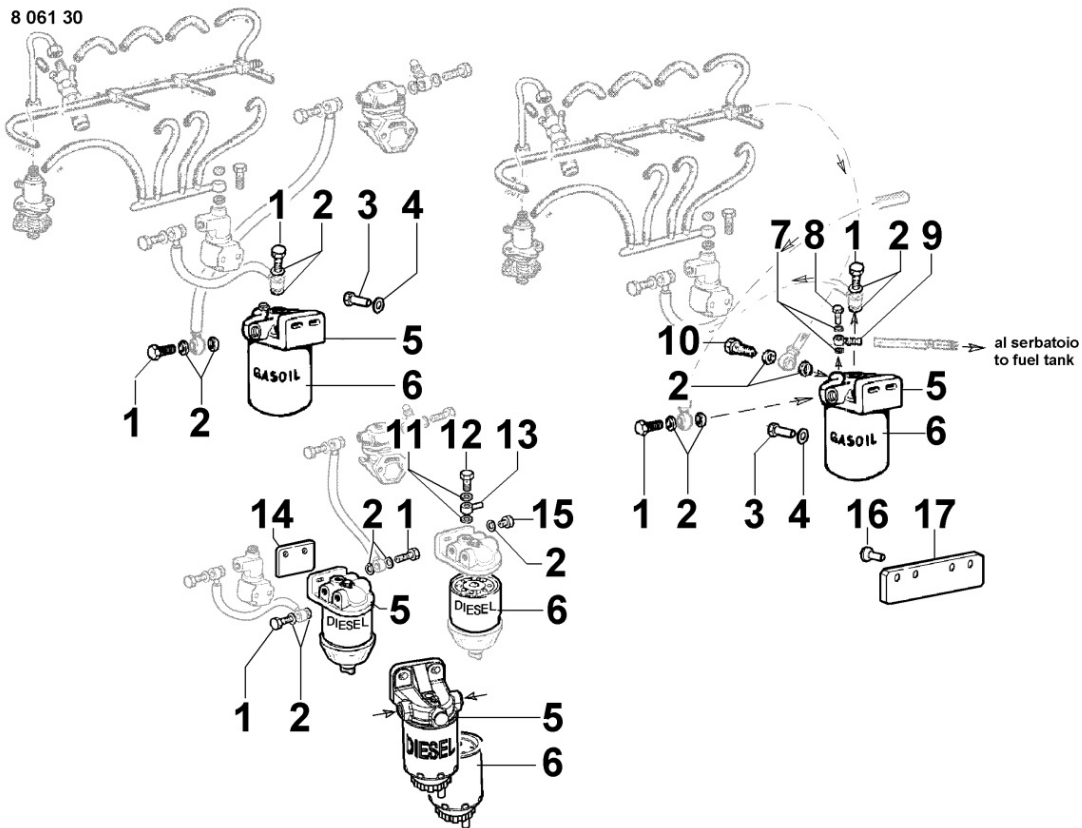

8051300020 - CONTROLS

Pos	Kit	Included In	Code	Description	Qty	Old Code	Tech. Info
0			ED0097303190-S	SCREW	1		
1			ED0017600280-S	SCREW	2		
7			ED0050600090-S	SUPPORT	1		
15			ED0097301070-S	SCREW	1		
16	(B)		ED0025161050-S	CONTROL	1		
21	(A)		ED0025161650-S	CONTROL	1		
30			ED0085761190-S	CHOKE	1		
35			ED0044312050-S	GASKET	1		
36			ED0044312060-S	GASKET	1		
37			ED0097300090-S	SCREW	6		

8052300030 - ELECTROVALVE

8 052 30

Pos	Kit	Included In	Code	Description	Qty	Old Code	Tech. Info
3			ED0097300120-S	SCREW	2		
6			ED0089003360-S	SUPPORT	1		

8061300100 - FUEL FILTER

Pos	Kit	Included In	Code	Description	Qty	Old Code	Tech. Info
1			ED0015700450-S	UNION SCREW	1		
1			ED0019010320-S	UNION SCREW	1		
2			ED0046700610-S	GASKET	4		
4			ED0076250200-S	WASHER	2		
5			ED0037300820-S	FILTER	1		