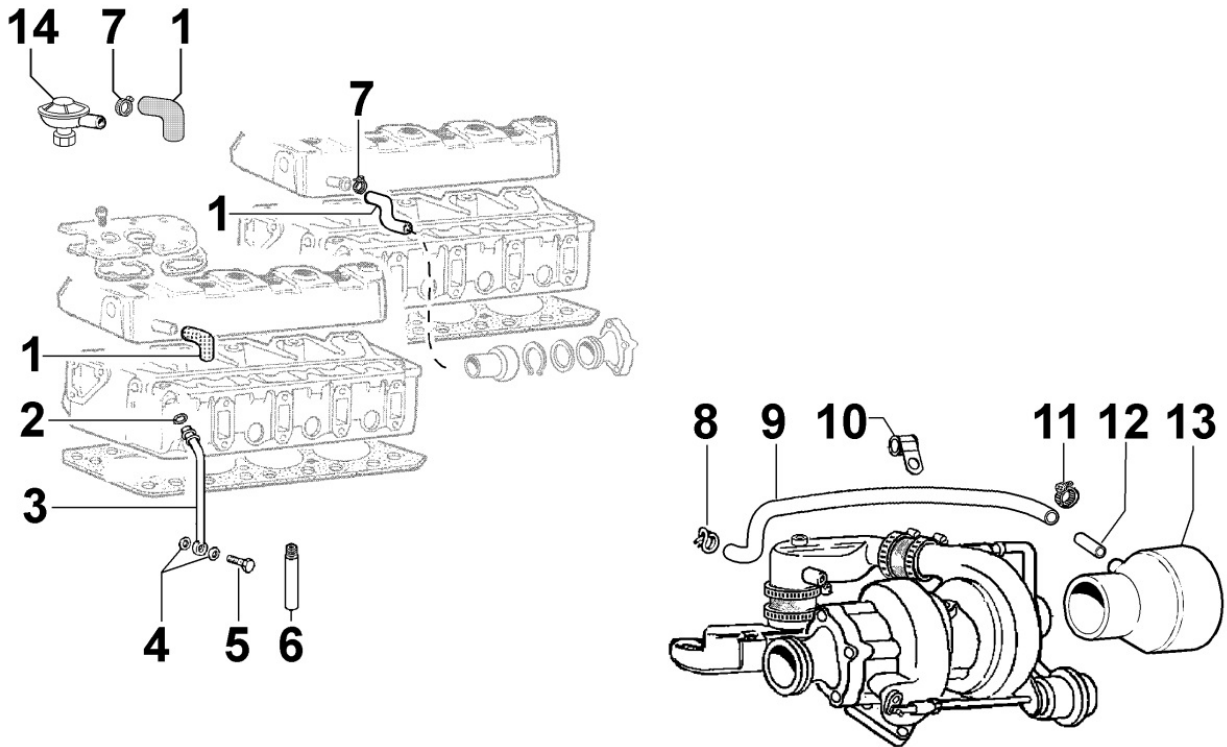

8045300110 - BREATHER SYSTEM

Pos	Kit	Included In	Code	Description	Qty	Old Code	Tech. Info
2			ED0012002250-S	O-RING	1		
3			ED0094852340-S	OIL PIPE	1		
4			ED0046700610-S	GASKET	2		
5			ED0019010320-S	UNION SCREW	1		
6			ED0095800320-S	PIPE	1