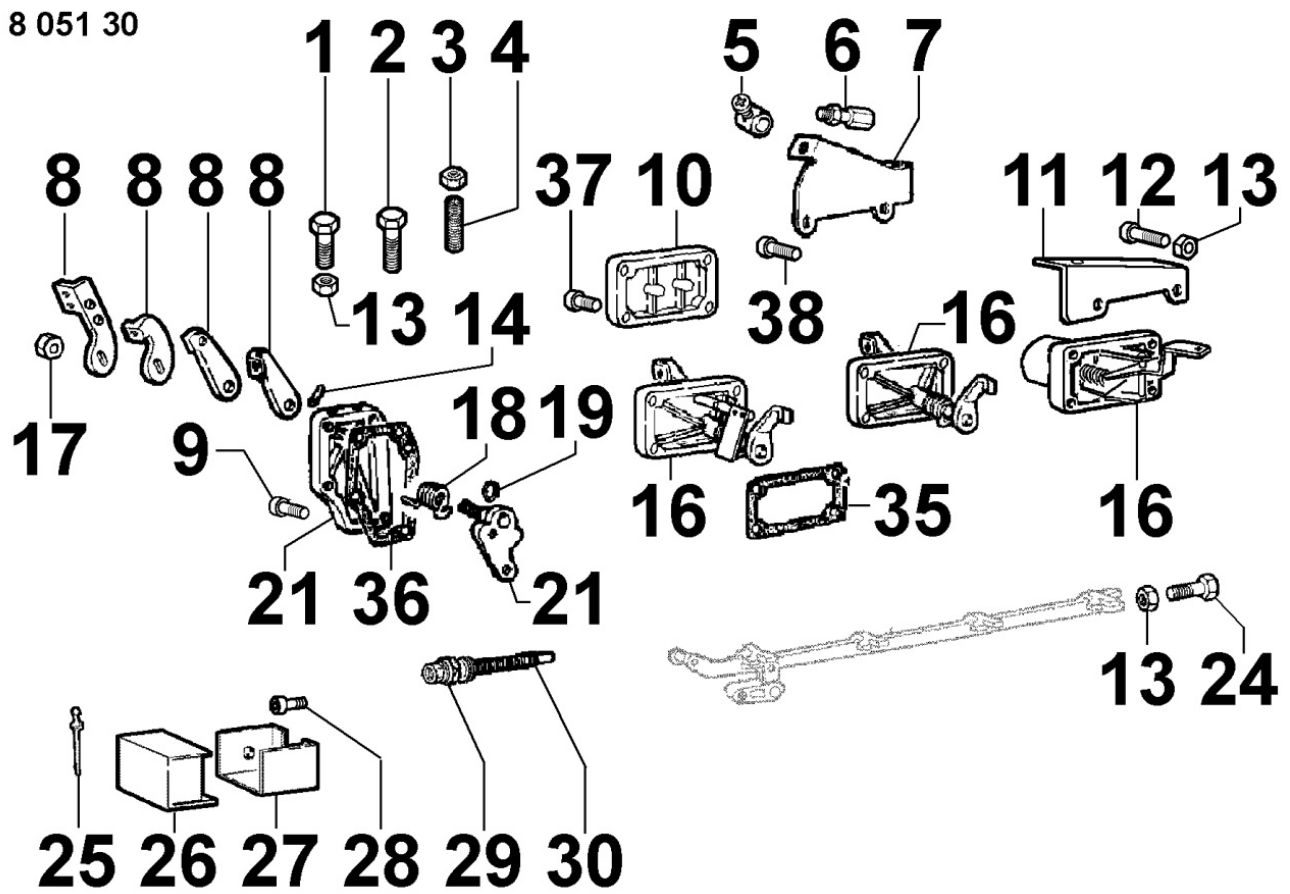

8051300020 - CONTROLS

Pos	Kit	Included In	Code	Description	Qty	Old Code	Tech. Info
0			ED0097303190-S	SCREW	1		
1			ED0017600280-S	SCREW	2		
7			ED0050600090-S	SUPPORT	1		
15			ED0097301070-S	SCREW	1		
16	(B)		ED0025161050-S	CONTROL	1		
21	(A)		ED0025161650-S	CONTROL	1		
30			ED0085761190-S	CHOKE	1		
35			ED0044312050-S	GASKET	1		
36			ED0044312060-S	GASKET	1		
37			ED0097300090-S	SCREW	6