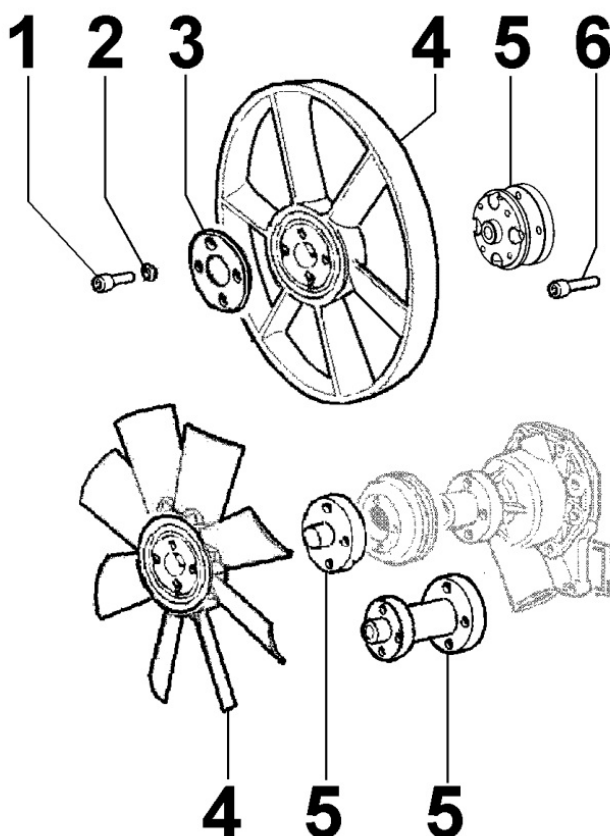

8071300010 - COOLING FAN

8 071 30

Pos	Kit	Included In	Code	Description	Qty	Old Code	Tech. Info
1			ED0097300120-S	SCREW	4		
2			ED0076250620-S	WASHER	4