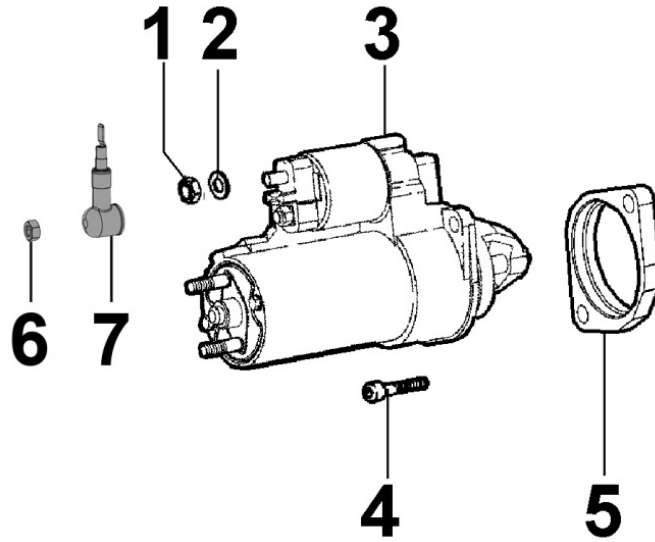

8101300030 - STARTING MOTOR

8 101 30

Pos	Kit	Included In	Code	Description	Qty	Old Code	Tech. Info
3			ED0058400960-S	STARTER MOTOR	1	ED0058401830-S	
4			ED0097300460-S	SCREW	2		
5			ED0035090070-S	SPACER	1