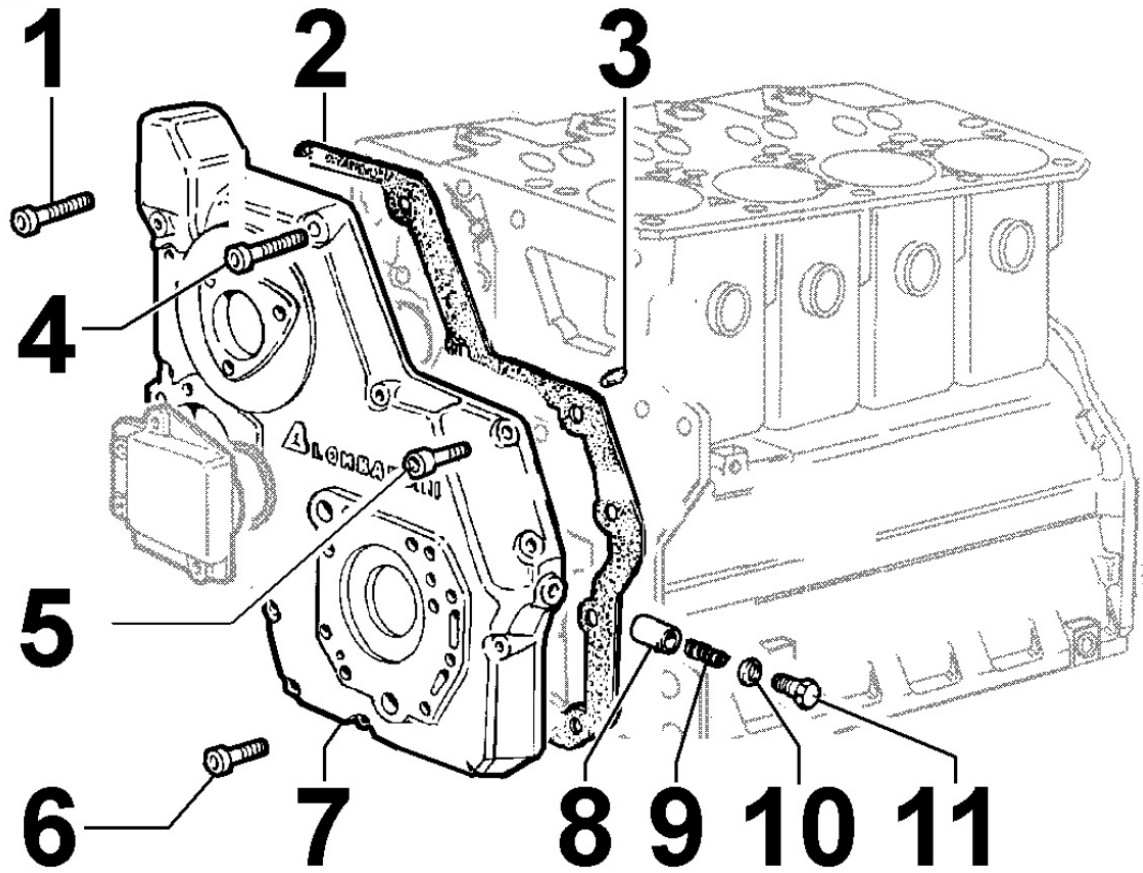

8027300010 - TIMING SYSTEM COVER

8 027 30

Pos	Kit	Included In	Code	Description	Qty	Old Code	Tech. Info
2			ED0046012050-S	GASKET	1		
3			ED0084600550-S	PIN	2		
4			ED0097320750-S	SCREW	2		
5			ED0097301000-S	SCREW	2		
6			ED0097300310-S	SCREW	8		
7	(A)		ED0066580150-S	DOOR	1		
8		(A)	ED0064950520-S	PLUNGER	1		
9		(A)	ED0056250100-S	SPRINGER	1		
10		(A)	ED0046700190-S	GASKET	1		
11		(A)	ED0090150060-S	CAP	1