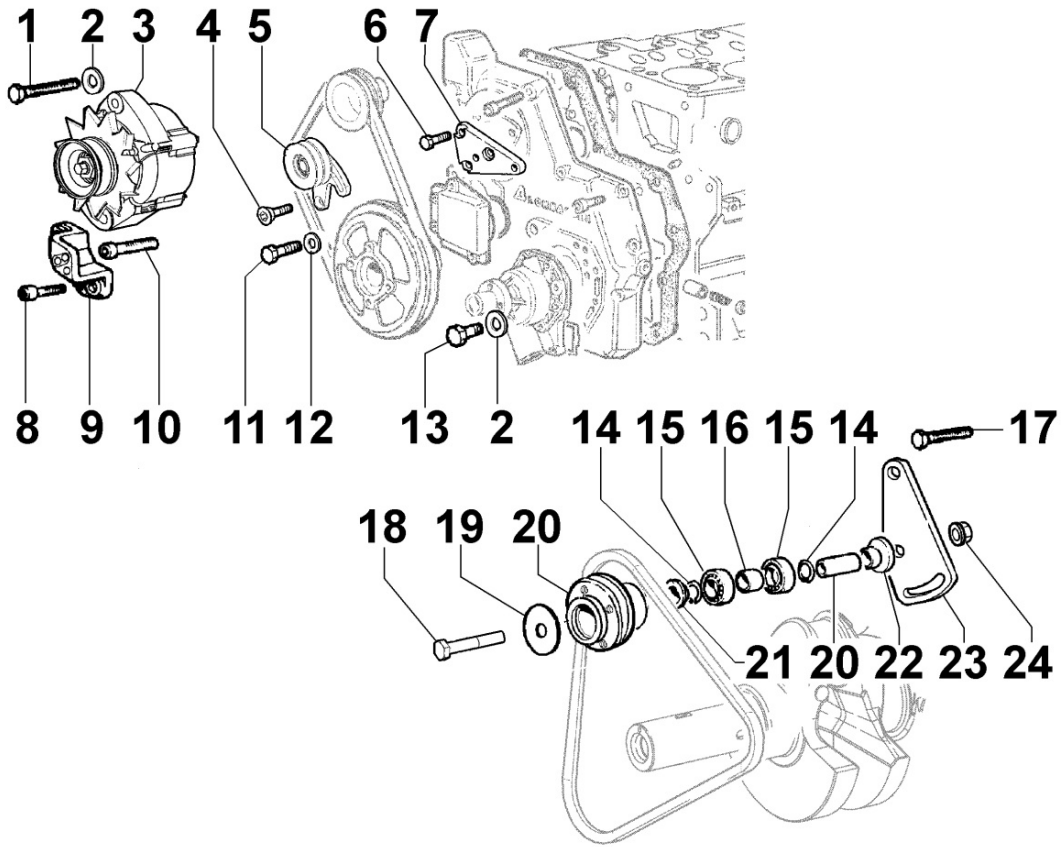

8100300110 - VOLTAGE ALTERNATOR

8 100 30

Pos	Kit	Included In	Code	Description	Qty	Old Code	Tech. Info
1			ED0017800270-S	SCREW	2		
2			ED0076252560-S	WASHER	2		
3			KDISC.		1	ED0011572870-S	
8			ED0097301000-S	SCREW	2		
9			ED0087250520-S	SUPPORT	1		
10			ED0097300310-S	SCREW	1