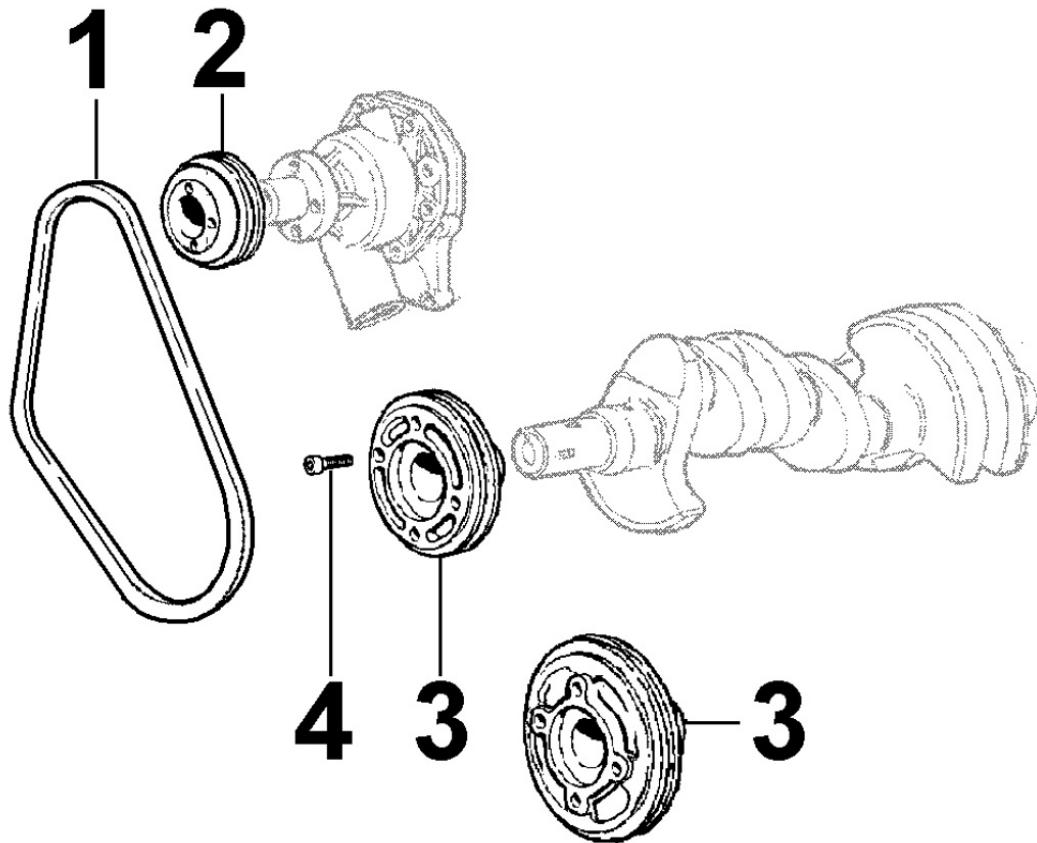

8014300280 - PULLEYS / BELT

8 014 30

Pos	Kit	Included In	Code	Description	Qty	Old Code	Tech. Info
1			ED0024001510-S	V-BELT AVX10 L=930	1		
2			ED0069753100-S	PULLEY	1		
3			ED0069753200-S	PULLEY	1