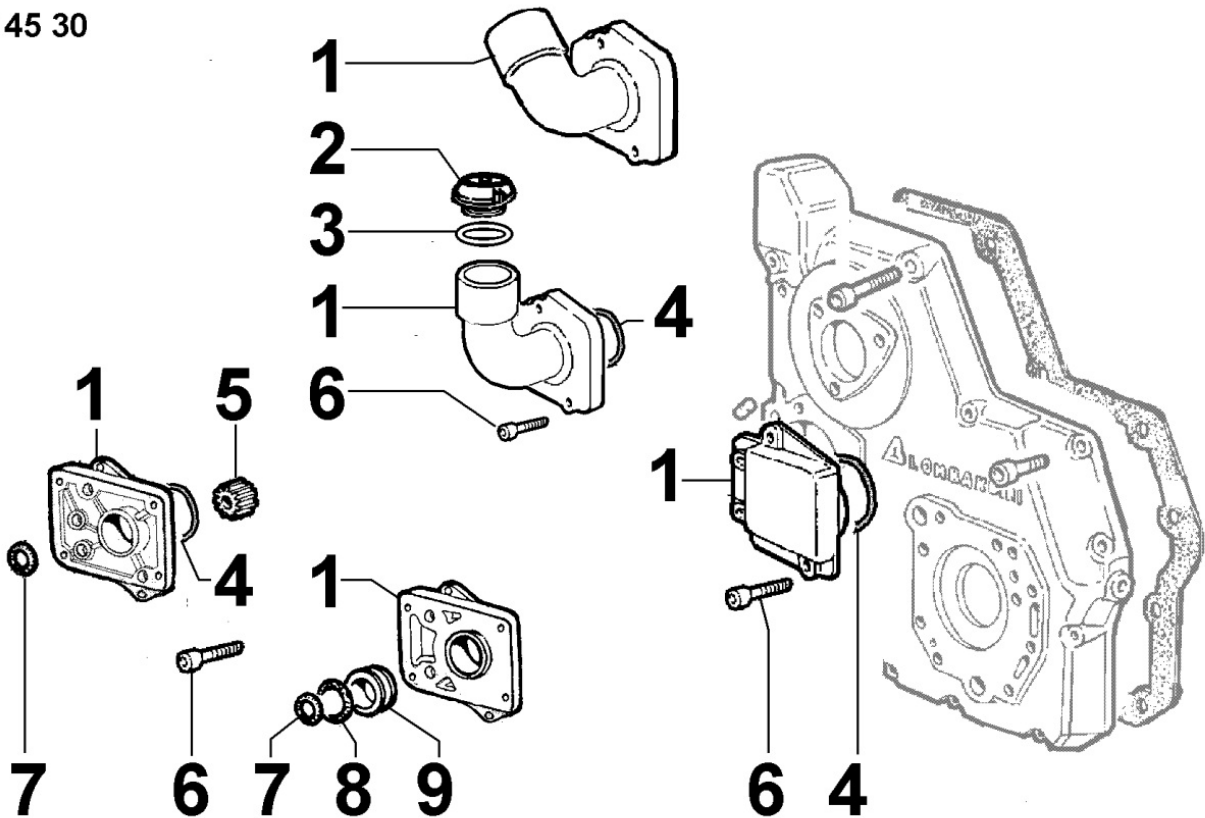

8145300090 - 4th PTO

8 145 30

Pos	Kit	Included In	Code	Description	Qty	Old Code	Tech. Info
0			ED0049363880-S	GEAR	1		
4			ED0012000910-S	O-RING	1		
6			ED0097300100-S	SCREW	4		
6			ED0097300120-S	SCREW	4		
8			ED0012010920-S	O-RING	1