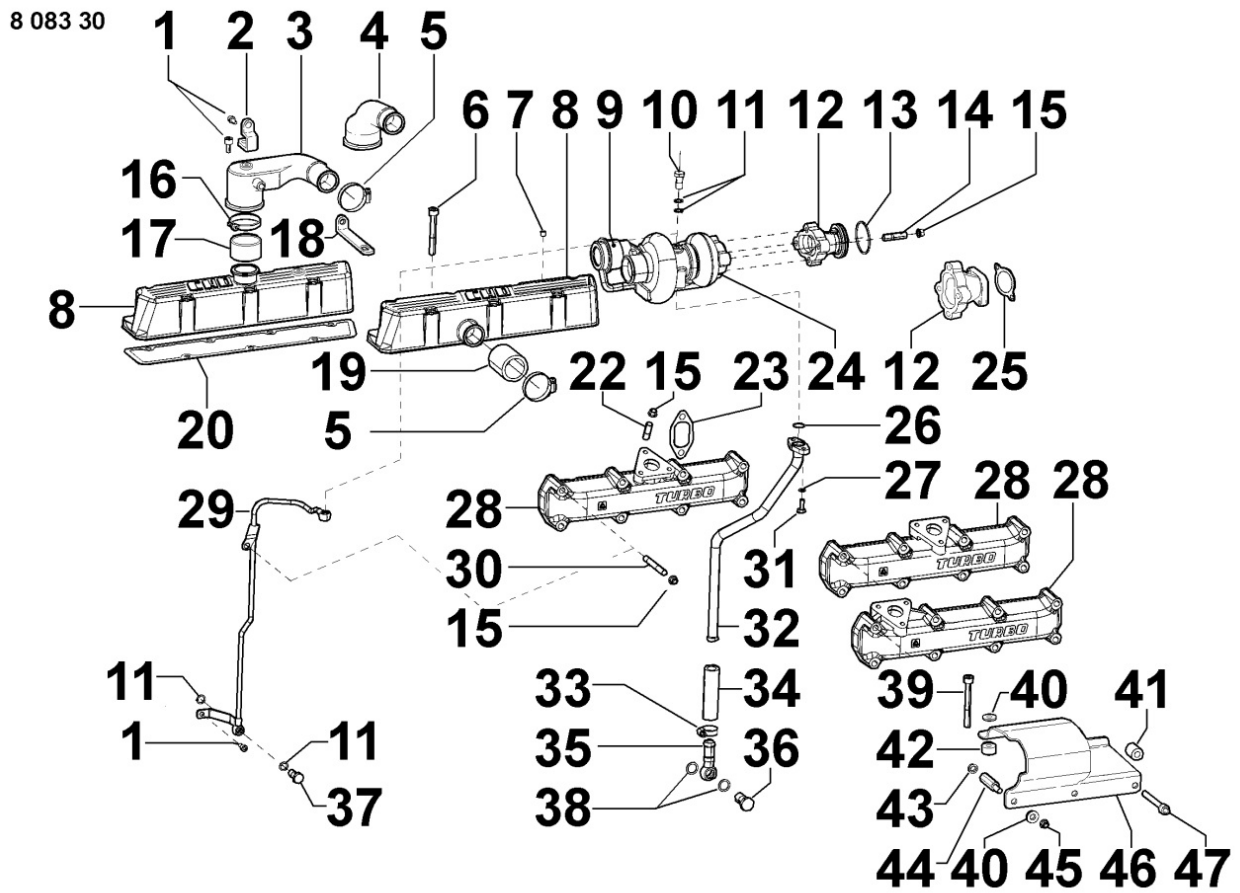

8083300070 - TURBOCHARGER

Pos	Kit	Included In	Code	Description	Qty	Old Code	Tech. Info
9		(A)	KDISC.		1	ED0025161910-S	
10			ED0019011480-S	UNION SCREW	1		
11			ED0046700590-S	GASKET	5		
14			ED0067800590-S	STUD	4		
17			ED0054012120-S	JUNCTION	1		
19			ED0054011990-S	JUNCTION	1		
24	(A)		ED0096100590-S	TURBOCHARGER	1		
26			ED0012002790-S	O-RING	1		
34			ED0054011730-S	JUNCTION	1		
35			ED0095350400-S	PIPE	1		
36			ED0019011550-S	UNION SCREW	1		
37			ED0019011930-S	UNION SCREW	1		
38			ED0046700610-S	GASKET	2