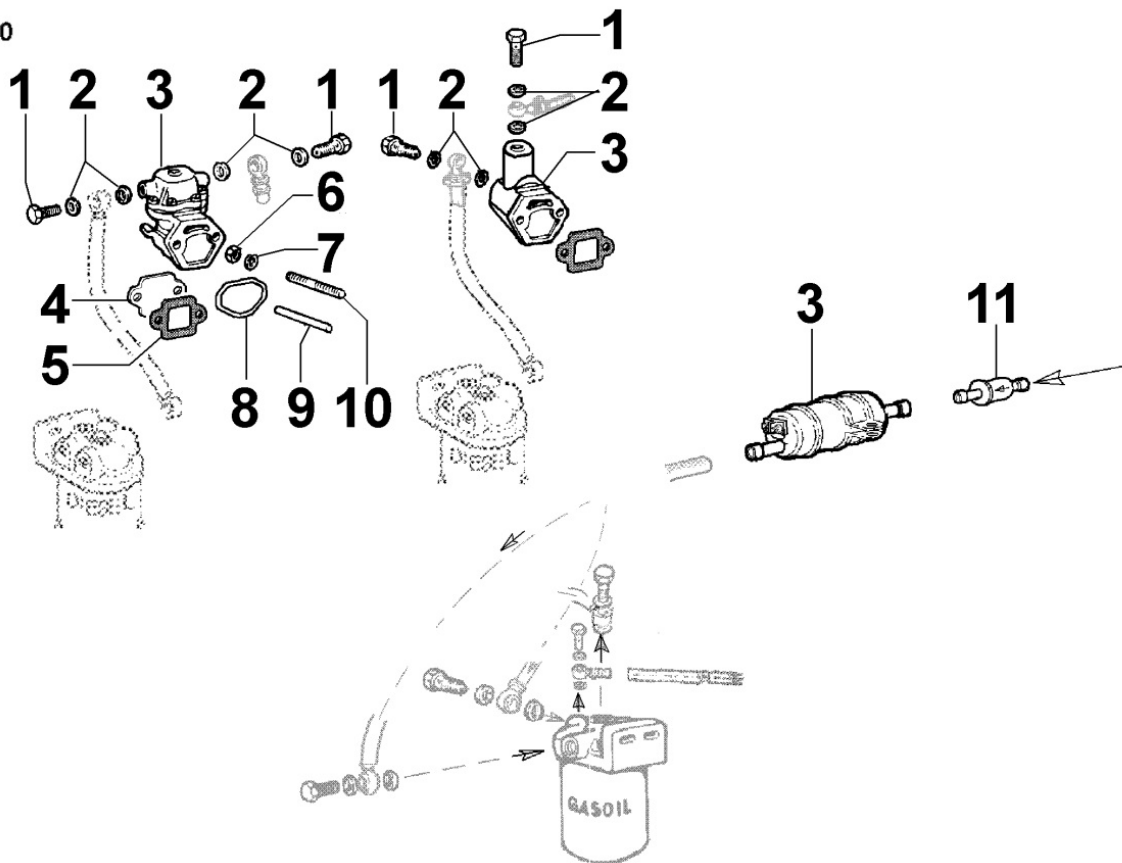

8062300070 - FUEL FEED PUMP

8 062 30

Pos	Kit	Included In	Code	Description	Qty	Old Code	Tech. Info
1			ED0019011930-S	UNION SCREW	2		
2			ED0046700590-S	GASKET	4		
3			ED0065851390-S	LIFT PUMP	1	ED0065850930-S	
6			ED0032401640-S	NUT	2		
7			ED0075550290-S	WASHER	2		
8			ED0012000870-S	O-RING	1		
9			ED0072001970-S	DRIVE ROD	1		
10			ED0067800490-S	STUD	2