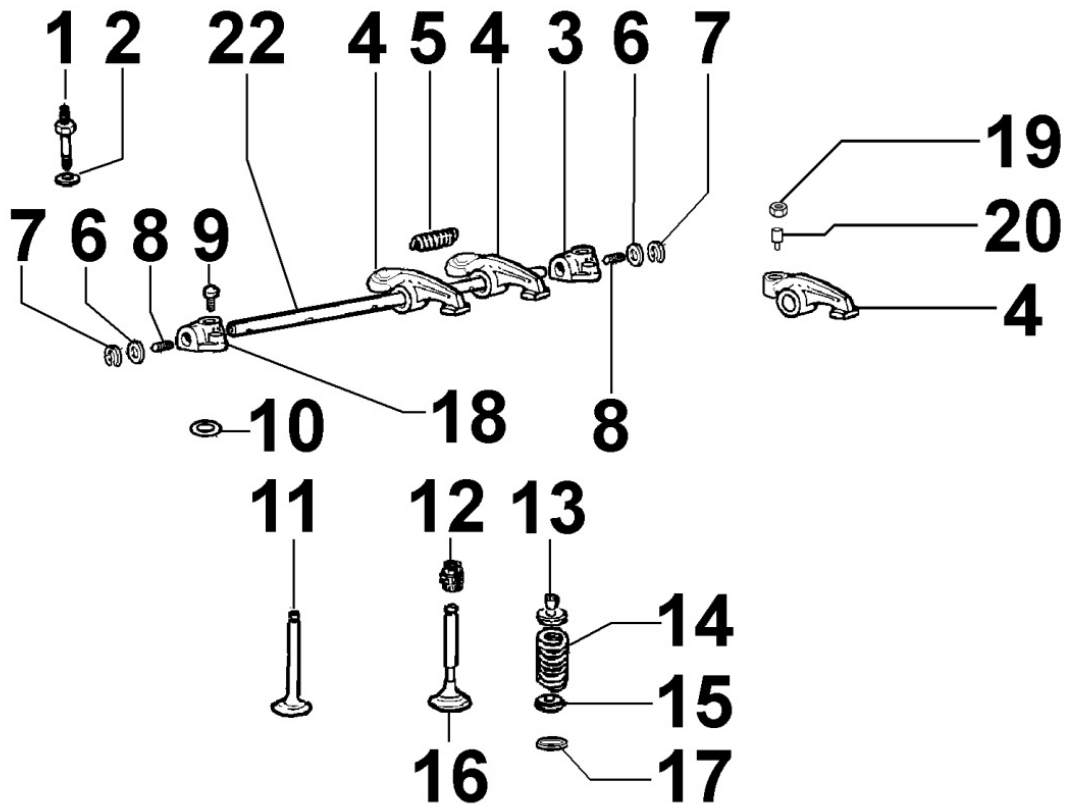

8036300120 - ROCKER ARMS / VALVES

8 036 30

Pos	Kit	Included In	Code	Description	Qty	Old Code	Tech. Info
1			ED0098651450-S	FIXING SCREW	4		
2			ED0076251250-S	WASHER	4		
4		(A)	ED0015412360-S	ROCKER ARM	8		▲
5		(A)	ED0056150090-S	SPRING	3		
6		(A)	ED0077011480-S	WASHER	4		
7		(A)	ED0012400060-S	SNAP RING	2		
8		(A)	ED0097650090-S	SCREW	2		
9		(A)	ED0097303250-S	SCREW	1		
10			ED0012002860-S	O-RING	1		▲
11			ED0096521600-S	INTAKE VALVE	4		▲
12			ED0045350150-S	GASKET	8		▲
13			ED0064100980-S	VALVE SPRING RETAINER	6/8		
14			ED0057550040-S	SPRING	8		
15			ED0034301410-S	DISC	8		
16			ED0096851420-S	EXHAUST VALVE	4		▲
22	A		ED0060451580-S	ROCKER ARM SHAFT	1		▲