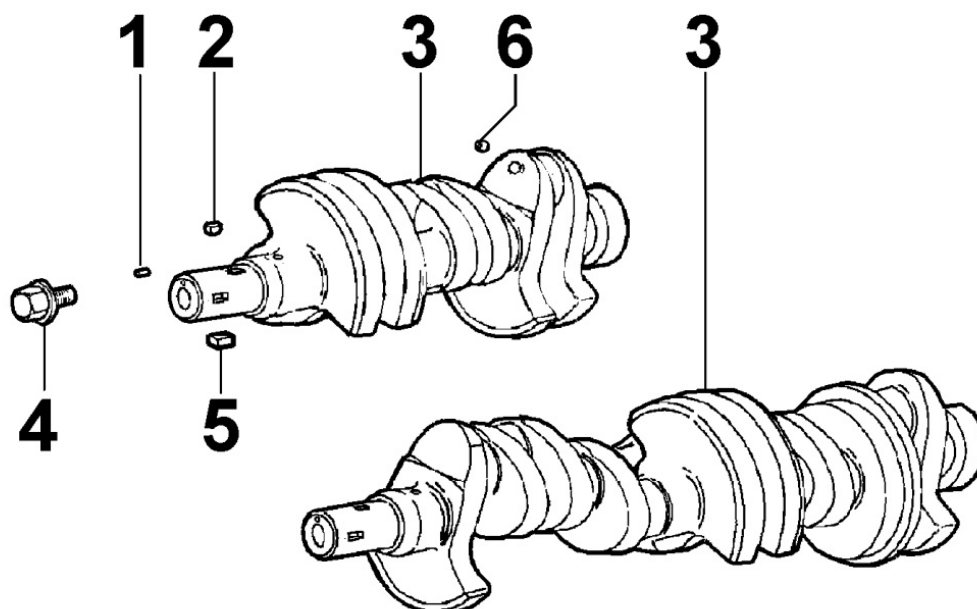

8010300020 - CRANKSHAFT

8 010 30

Pos	Kit	Included In	Code	Description	Qty	Old Code	Tech. Info
1		(A)	ED0084001200-S	PIN	1		
1		(A)	ED0084300040-S	TAPER PIN 3X12 DIN 1481	1		⚠
2		(A)	ED0022800820-S	KEY	1		
3	(A)		ED0010511760-S	CRANKSHAFT	1	ED0010511370-S	⚠
4			ED0098653190-S	CRANKSHAFT BOLT	1	ED0098652580-S	
5		(A)	ED0022801550-S	KEY	1