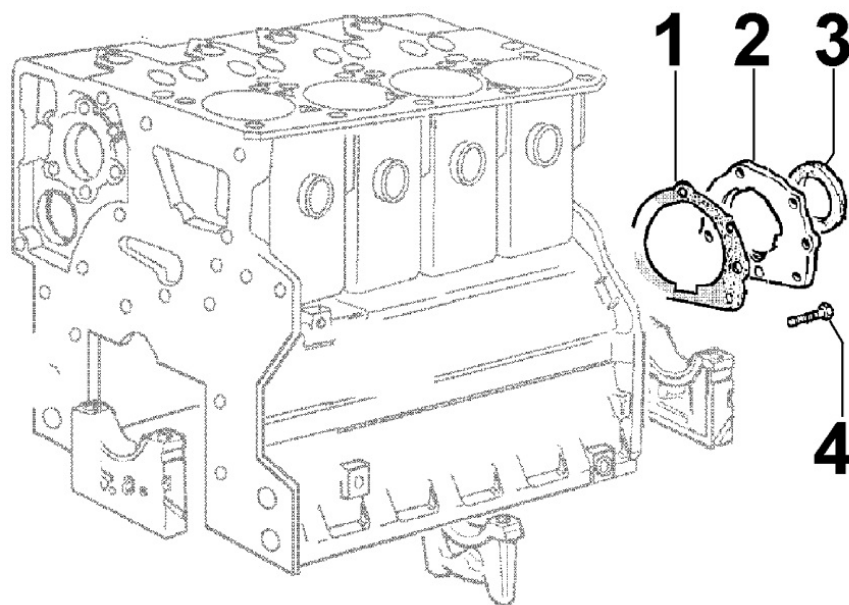

8023300010 - FLYWHEEL SIDE SUPPORT

8 023 30

Pos	Kit	Included In	Code	Description	Qty	Old Code	Tech. Info
1			ED0045011600-S	GASKET	1		
2	(A)		ED0037900800-S	FLANGE	1		⚠
3		(A)	ED0012133490-S	SEAL RING	1		⚠
4			ED0097300120-S	SCREW	8