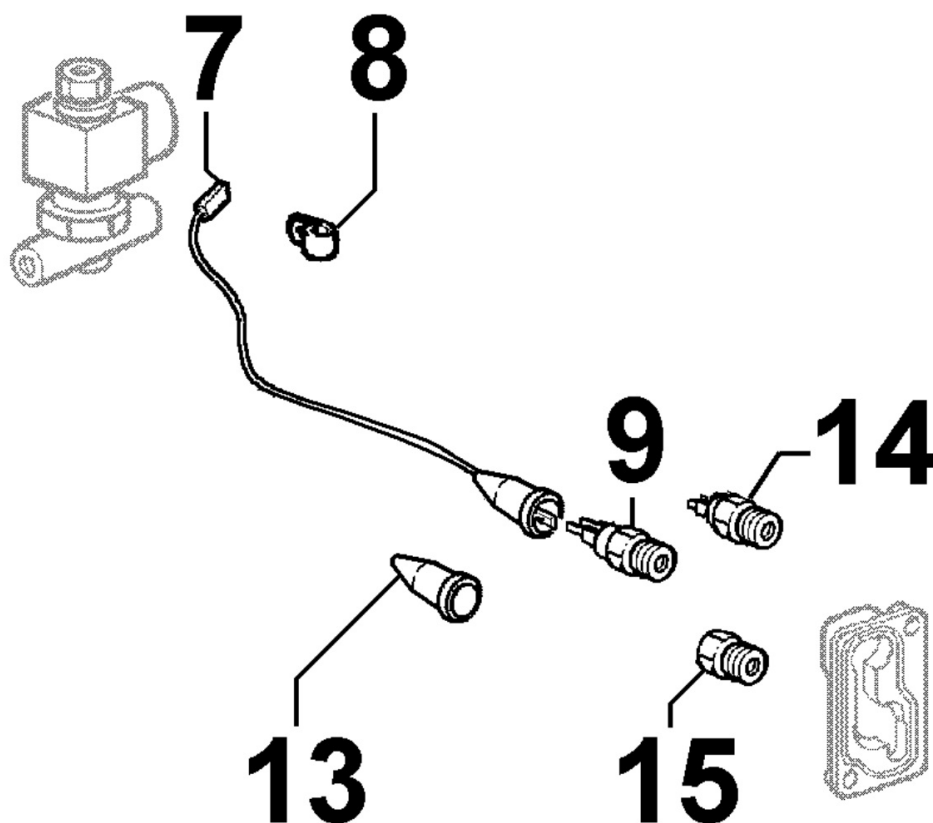

8102160010 - OIL PRESSURE SWITCH

Pos	Kit	Included In	Code	Description	Qty	Old Code	Tech. Info
14			ED0067450520-S	SWITCH	1