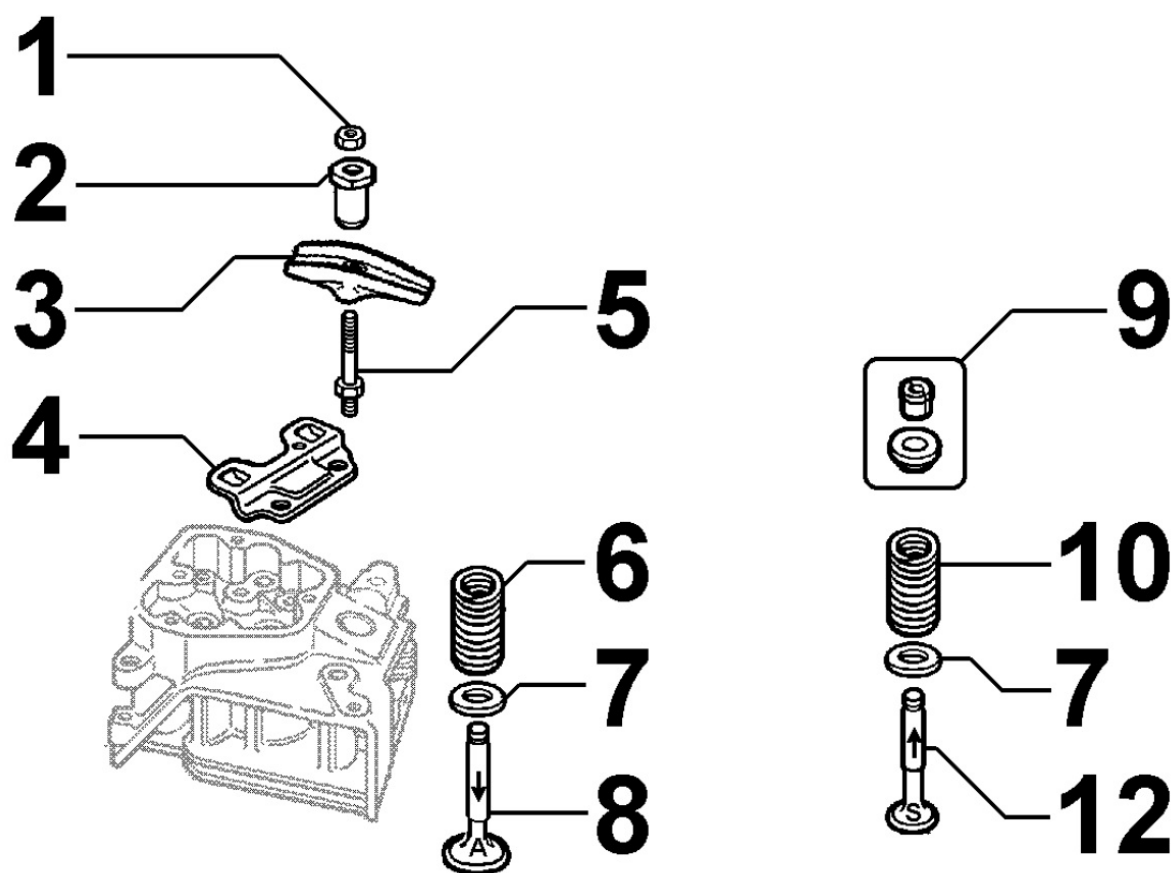

8036160010 - ROCKER ARMS / VALVES

Pos	Kit	Included In	Code	Description	Qty	Old Code	Tech. Info
1			ED0032401610-S	NUT	2		
2			ED0033002650-S	NUT	2		▲
3			ED0015411760-S	ROCKER ARM	2		
4			ED0051511110-S	SHEET METAL	1		
5			ED0098501160-S	ADJUSTER	2		
7			ED0034301140-S	DISC	2		
8			ED0096521480-S	INTAKE VALVE	1		
9			ED0064101110-S	VALVE SPRING RETAINER	2		
10			ED0057551170-S	SPRING	2		
12			ED0096851510-S	EXHAUST VALVE	1