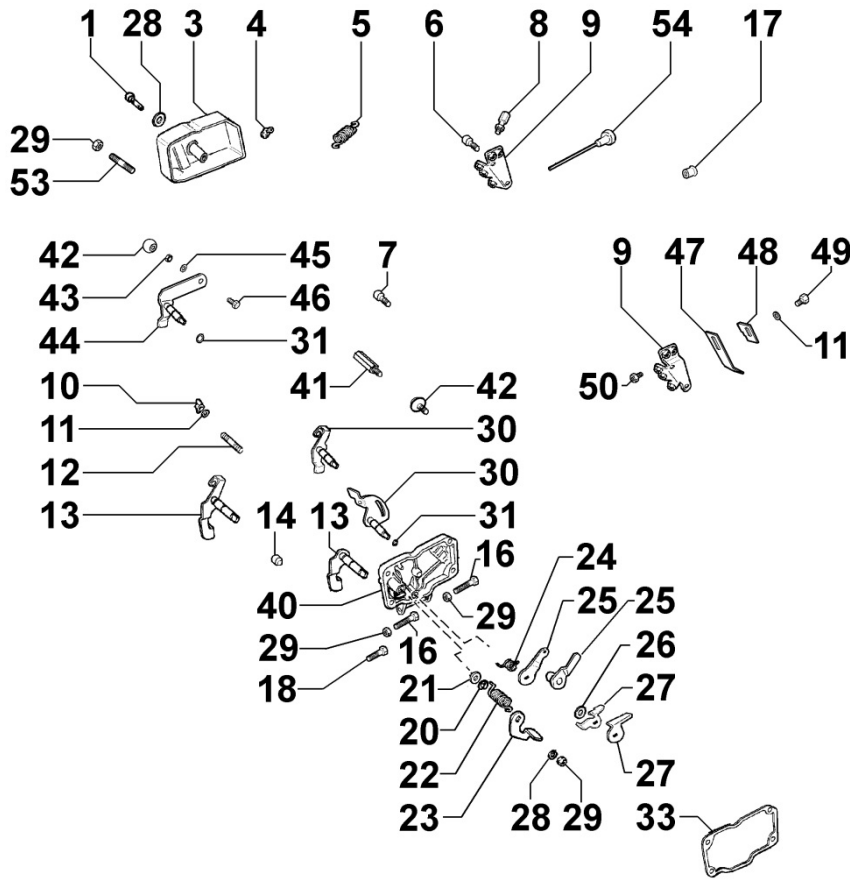

8051160010 - CONTROLS

Pos	Kit	Included In	Code	Description	Qty	Old Code	Tech. Info
7			ED0097303370-S	SCREW	4		
10			ED0032000020-S	NUT	1		
11			ED0076250070-S	WASHER	1		
12			ED0067600470-S	STUD	1		
16		(A)	ED0017600270-S	SCREW	2		
20		(A)	ED0012400020-S	SNAP RING	2		
21		(A)	ED0076251050-S	WASHER	2		
22		(A)	ED0056000390-S	SPRING	1		
23		(A)	KDISC.		1	ED0052011290-S	
24		(A)	ED0056000380-S	SPRING	1		
28		(A)	ED0075650040-S	WASHER	2		
29		(A)	ED0032400080-S	NUT	4		
30		(A)	ED0052009820-S	LEVER	1		
31		(A)	ED0012000410-S	O-RING	2		
33			ED0044311980-S	GASKET	1		
40	(A)		ED0027505720-S	COVER	1