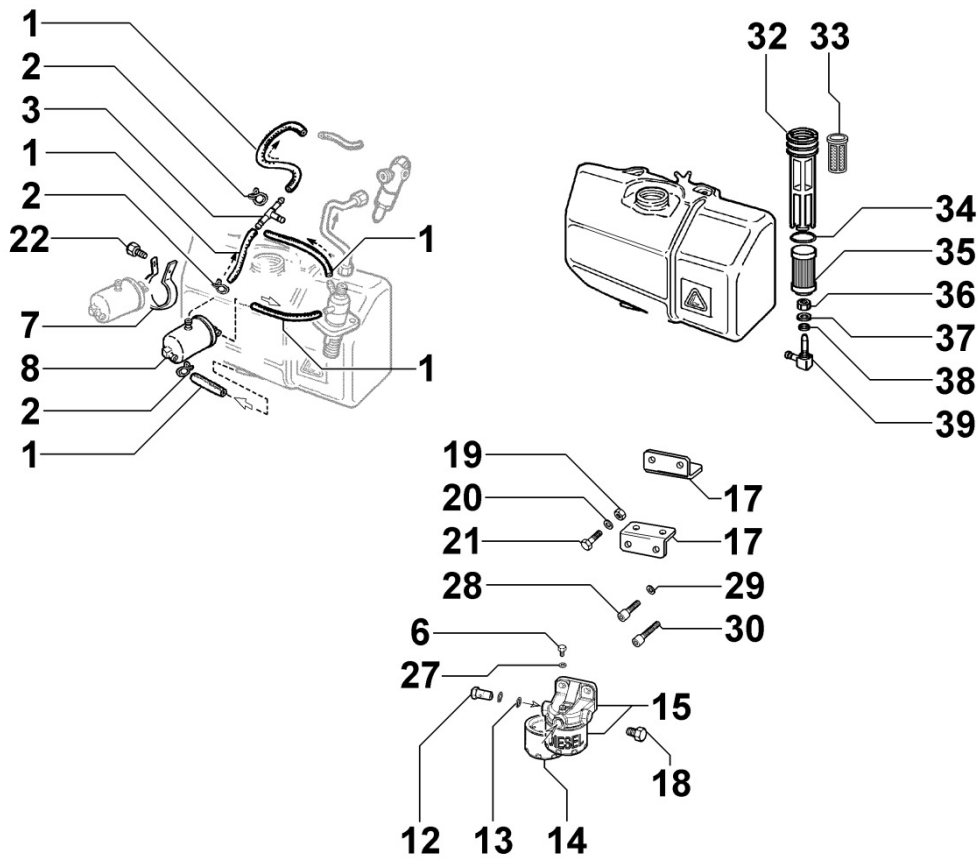

8061160050 - FUEL FILTER

Pos	Kit	Included In	Code	Description	Qty	Old Code	Tech. Info
0			ED0036302310-S	CLAMP	5		
1			ED0093758720-S	FUEL HOSE D.5X10 L250MM	1		
1			ED0093762300-S	FUEL HOSE D.5X10 L500MM	1-6		
2			ED0036301630-S	CLAMP	5		
3			ED0025270940-S	CONNECTOR	1		
7			ED0036171970-S	CLAMP	1		⚠
8			ED0037300960-S	FILTER	1	ED0037300880-S	⚠
22			ED00994A0010-S	FLG HEX BOLT M6X12 8.8	1