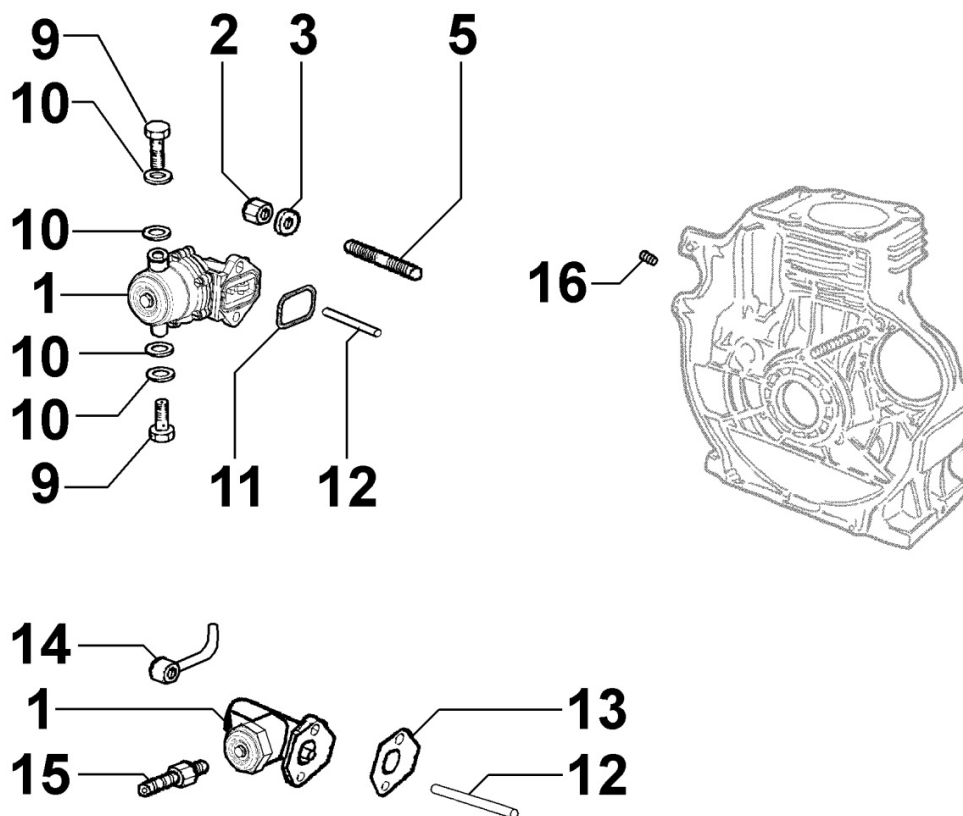

8062160010 - FUEL FEED PUMP

Pos	Kit	Included In	Code	Description	Qty	Old Code	Tech. Info
16			ED0090802700-S	CAP	3