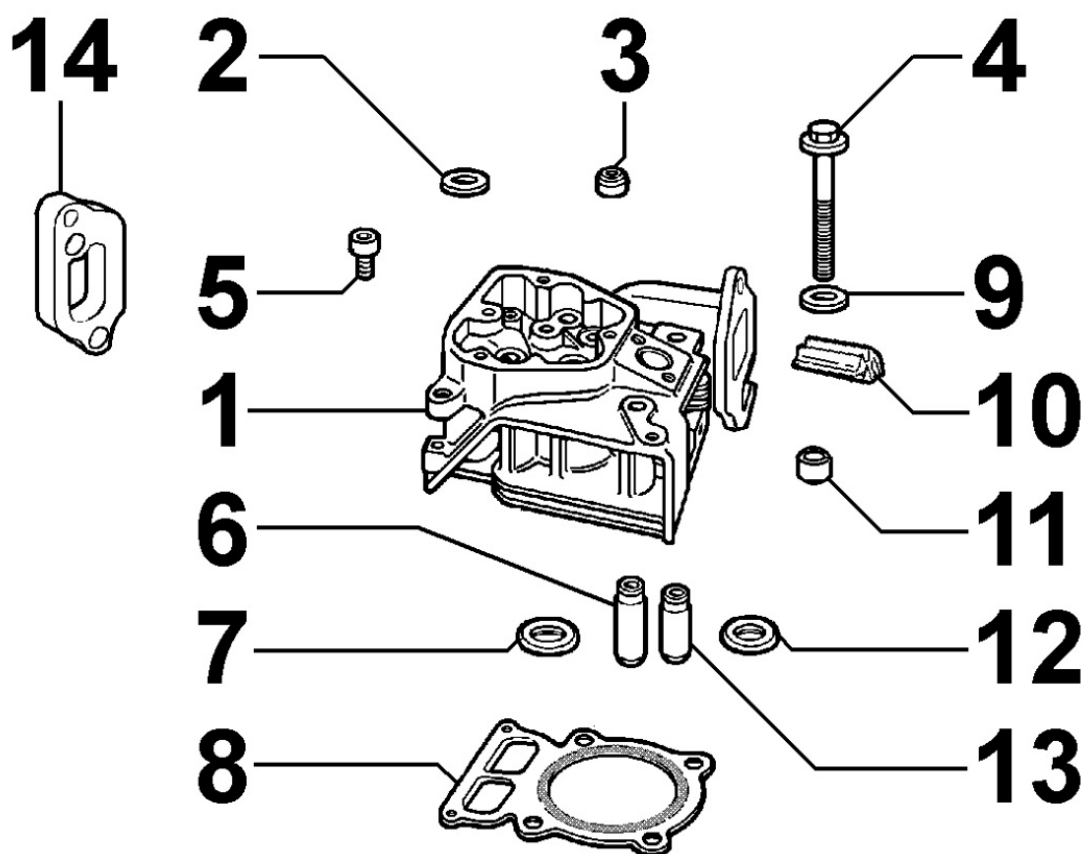

8021160040 - CYLINDER HEAD

Pos	Kit	Included In	Code	Description	Qty	Old Code	Tech. Info
1	(A)		ED0092012420-S	CYLINDER HEAD	1		
2			ED0076250610-S	WASHER	1		
3			ED0012611010-S	RING	2		
4			ED0018621510-S	SCREW	4		
5			ED0097300150-S	SCREW	2		
6		(A)	ED0048452400-S	VALVE GUIDE - INTAKE	1		
7		(A)	ED0080002070-S	VALVE SEAT - INTAKE	1		
8			ED0047306060-S	CYL. HEAD GASKET (NO NOTCHES)	1		
8			ED0047306070-S	CYL. HEAD GASKET (1 NOTCH)	1		
8			ED0047306080-S	CYL. HEAD GASKET (2 NOTCHES)	1		
8			ED0047306090-S	CYL. HEAD GASKET (3 NOTCHES)	1		
9			ED0076251300-S	WASHER	4		
10			ED0047755550-S	GASKET	1		
11			ED0019701400-S	BUSHING	2		
12		(A)	ED0080002080-S	VALVE SEAT - EXHAUST	1		
13		(A)	ED0048452410-S	VALVE GUIDE - EXHAUST	1