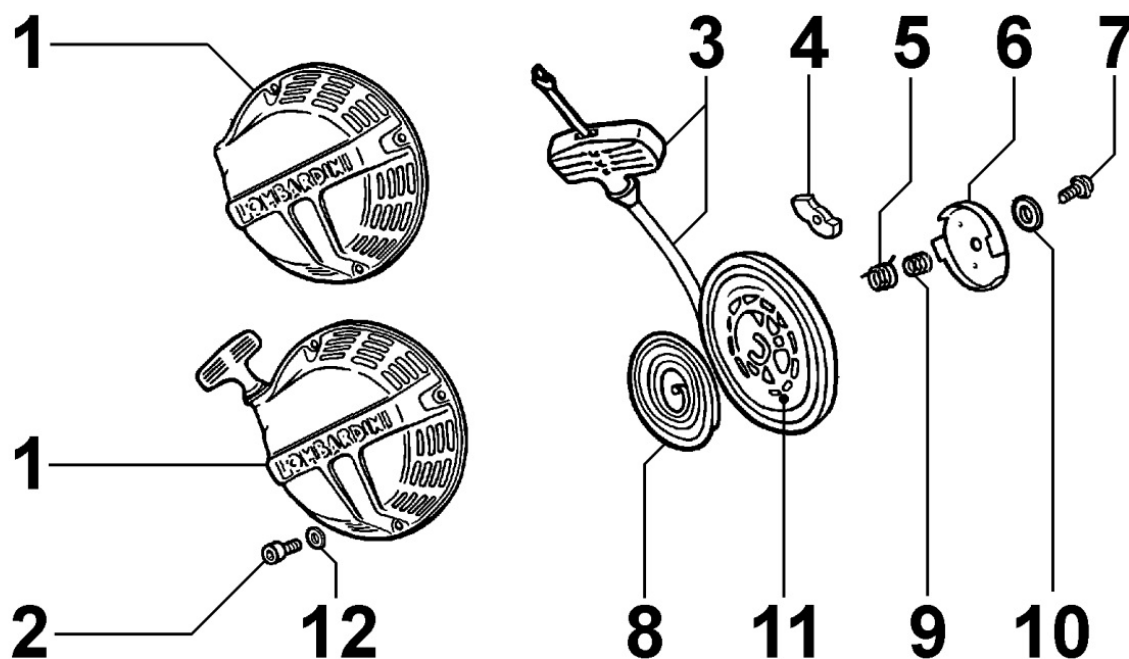

8120160020 - RECOIL STARTING

Pos	Kit	Included In	Code	Description	Qty	Old Code	Tech. Info
1	(A)		ED0014720580-S	RECOIL STARTER	1		
2			ED0097303090-S	SCREW	4		
3		(A)	ED0049040380-S	HANDLE	1	ED0040550440-S	
3		(A)	ED0049040380-S	HANDLE	1	ED0049040390-S	
4		(A)	ED0050250970-S	RECOILTOOTH	2		
5		(A)	ED0056600660-S	SPRING	1		
6		(A)	ED0079800630-S	CUP	1		
7		(A)	ED0097303400-S	SCREW	1		
8		(A)	ED0058015390-S	SPRING	1		
9		(A)	ED0055900260-S	SPRING	1		
10		(A)	ED0077011820-S	WASHER	1		
11		(A)	ED0071003770-S	PULLEY	1