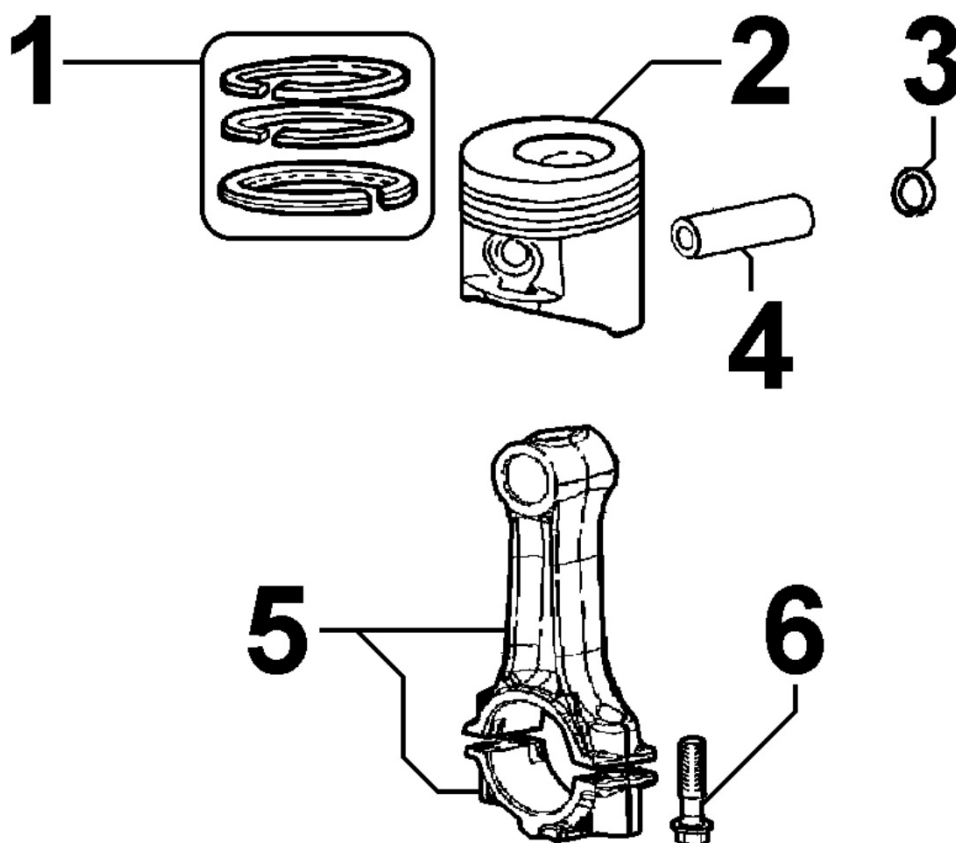

ED333541

Spare Parts Catalogue

§15LD225(#DSC)

Update Date 13/09/2022

Tavola ricambi

Index	Description
8010160080	CRANKSHAFT
8011160010	PISTON / CONNECTING ROD
8012160020	FLYWHEEL
8020160060	CRANKCASE
8021160040	CYLINDER HEAD
8022160010	HEAD COVER
8024160030	TIMING GEAR SIDE SUPPORT
8030160070	INJECTION SYSTEM
8035160010	CAMSHAFT
8036160010	ROCKER ARMS / VALVES
8037160010	COMPRESSION RELEASE
8040160010	OIL PUMP
8042160020	OIL FILTER
8043160010	OIL DIPSTICK
8044160010	OIL PRESSURE VALVE
8050160010	SPEED GOVERNOR
8051160010	CONTROLS
8061160050	FUEL FILTER
8062160010	FUEL FEED PUMP
8063160010	FUEL TANK
8064160010	FUEL LINES
8070160020	AIR SHROUD
8072160030	COOLING PLATES
8081160010	AIR FILTER
8086160050	EXHAUST LINE
8087160050	EXHAUST GAS ACCESSORIES
8100160030	VOLTAGE ALTERNATOR
8101160030	STARTING MOTOR
8102160010	OIL PRESSURE SWITCH
8103160010	CONTROL PANEL / ENGINE WIRES
8110160010	STARTING
8120160020	RECOIL STARTING

8010160080 - CRANKSHAFT

Pos	Kit	Included In	Code	Description	Qty	Old Code	Tech. Info
1	(A)		ED0010511010-S	CRANKSHAFT	1		
2		(A)	ED0090801320-S	CAP	1		
3		(A)	ED0022800670-S	KEY	1		

8011160010 - PISTON / CONNECTING ROD

Pos	Kit	Included In	Code	Description	Qty	Old Code	Tech. Info
1		(A)	ED0082112510-S	RINGS KIT	1		
1		(A)	ED0082112520-S	RINGS KIT (Ø+0.5MM)	1		
1		(A)	ED0082112530-S	RINGS KIT (Ø+1MM)	1		
2	(A)		ED0065015380-S	PISTON ASS.Y	1		
2	(A)		ED0065015390-S	PISTON ASS.Y (Ø+0.5MM)	1		
2	(A)		ED0065015400-S	PISTON ASS.Y (Ø+1MM)	1		
3		(A)	ED0011600570-S	RING	2		
4		(A)	ED0084800990-S	PISTON PIN	1		
5	(B)		ED0015261960-S	CONNECTING ROD	1		
5	(B)		ED0015262070-S	CONNECTING ROD (Ø-0.25MM)	1		
5	(B)		ED0015262080-S	CONNECTING ROD (Ø-0.5MM)	1		
6		(B)	ED0017701610-S	SCREW	2		