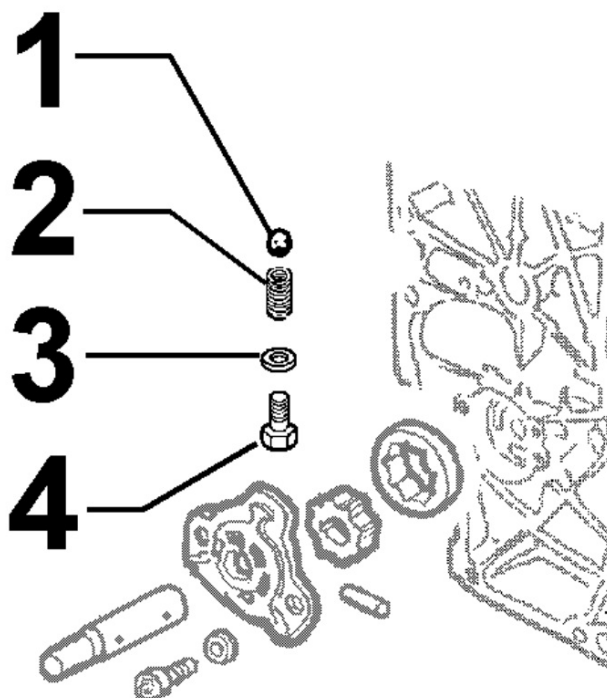

8044160010 - OIL PRESSURE VALVE

Pos	Kit	Included In	Code	Description	Qty	Old Code	Tech. Info
1			ED0082450190-S	BALL	1		
2			ED0056250210-S	SPRING	1		
3			ED0046700440-S	GASKET	1		
4			ED0017700010-S	SCREW	1