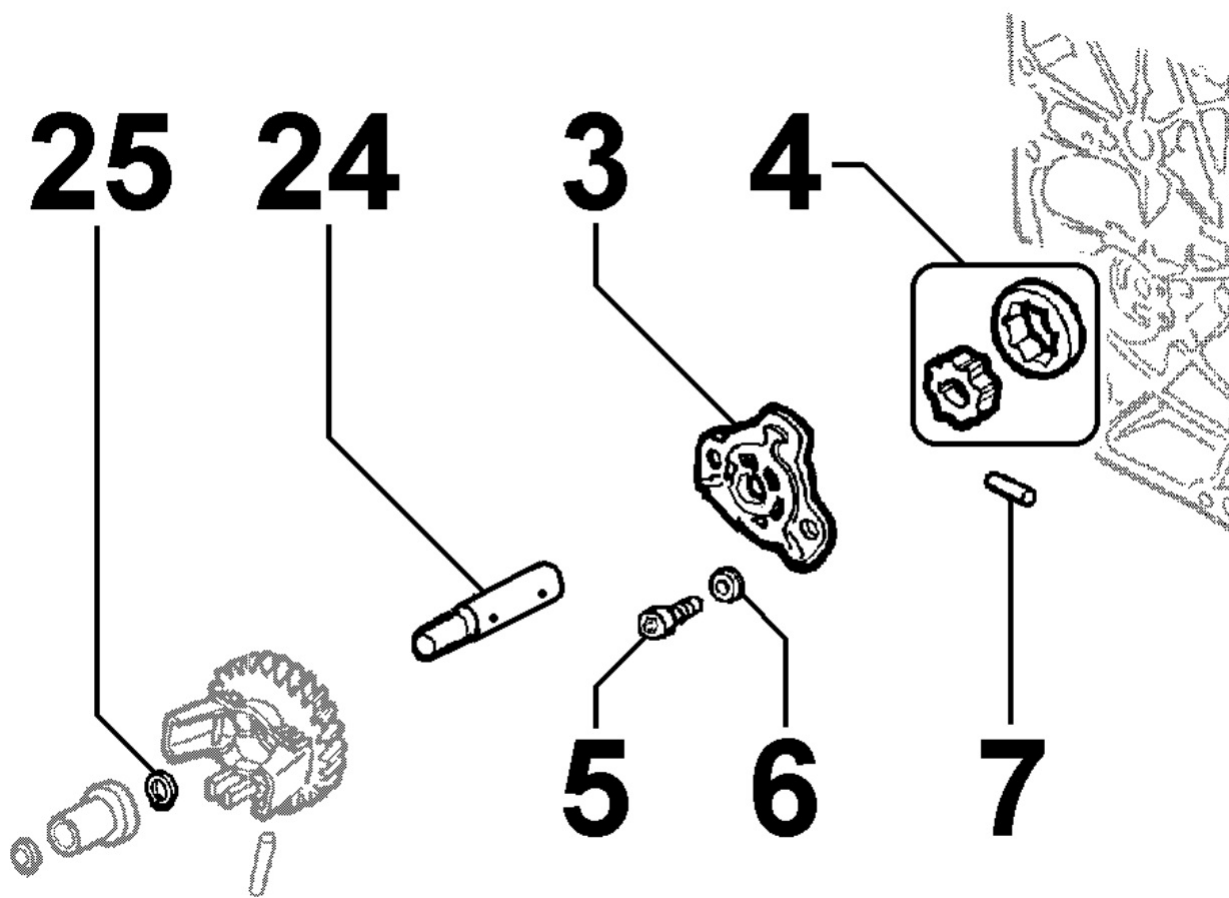

8040160010 - OIL PUMP

Pos	Kit	Included In	Code	Description	Qty	Old Code	Tech. Info
3			ED0088362100-S	SUPPORT	1		
4			ED0066050900-S	OIL PUMP	1		
5			ED0097300100-S	SCREW	2		
6			ED0075550040-S	WASHER	2		
7			ED0077701720-S	ROLLER	1		
24			ED0011112250-S	SHAFT	1		
25			ED0012400040-S	SNAP RING	1