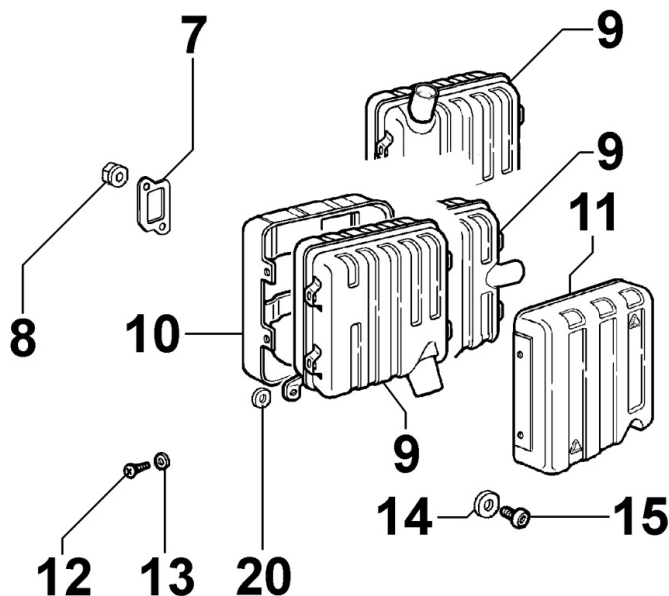

8086160050 - EXHAUST LINE

Pos	Kit	Included In	Code	Description	Qty	Old Code	Tech. Info
0			ED0097301180-S	SCREW	1		
7			ED0045011480-S	GASKET	1		
8			ED0032401650-S	NUT	2		
9	(A)		ED0054605860-S	MUFFLER	1		
9		(A)	ED0054605850-S	MUFFLER	1		
10		(A)	ED0069273680-S	GUARD	1		
11		(A)	ED0069273690-S	GUARD	1		
12		(A)	ED0097900370-S	SCREW	4		
13		(A)	ED0075550270-S	WASHER	4		
14			ED0075000200-S	WASHER	1		
20			ED0076250610-S	WASHER	1