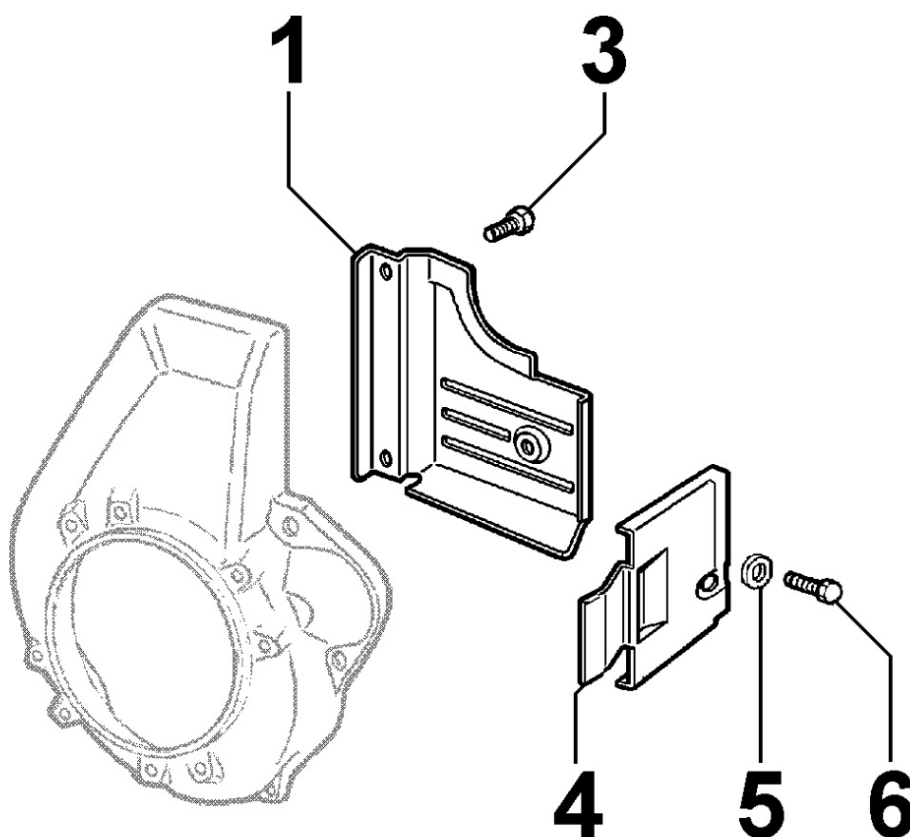

8072160030 - COOLING PLATES

Pos	Kit	Included In	Code	Description	Qty	Old Code	Tech. Info
1			ED0050663150-S	SHROUD	1		
3			ED0098651220-S	VITE/SCREW	1		
4			ED0050663100-S	SHROUD	1		
5			ED0075550040-S	WASHER	1		
6			ED0097303380-S	SCREW	3