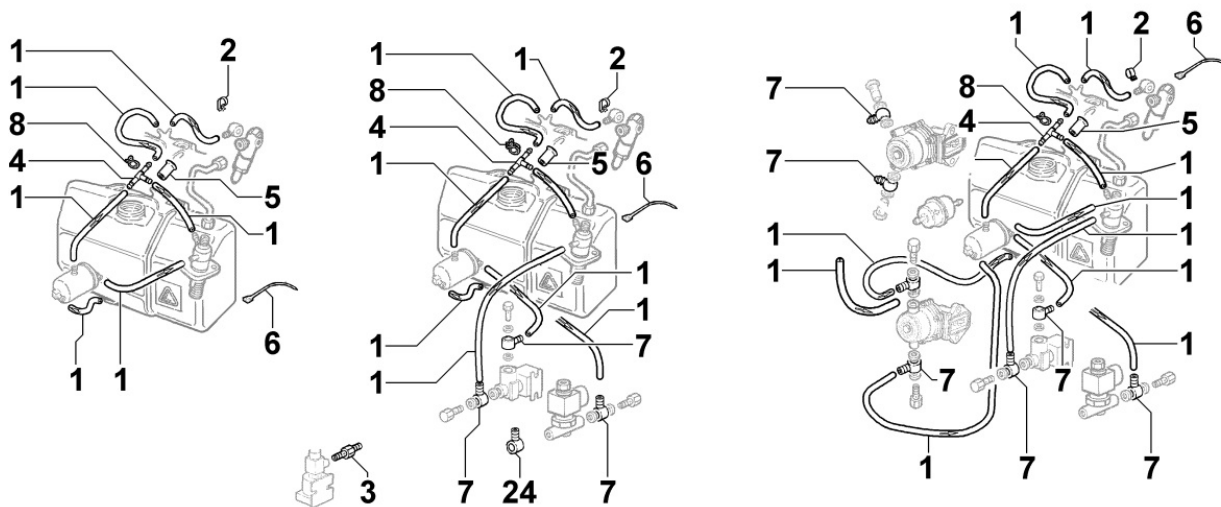

8064160010 - FUEL LINES

Pos	Kit	Included In	Code	Description	Qty	Old Code	Tech. Info
1			ED0093758720-S	FUEL HOSE D.5X10 L250MM	1