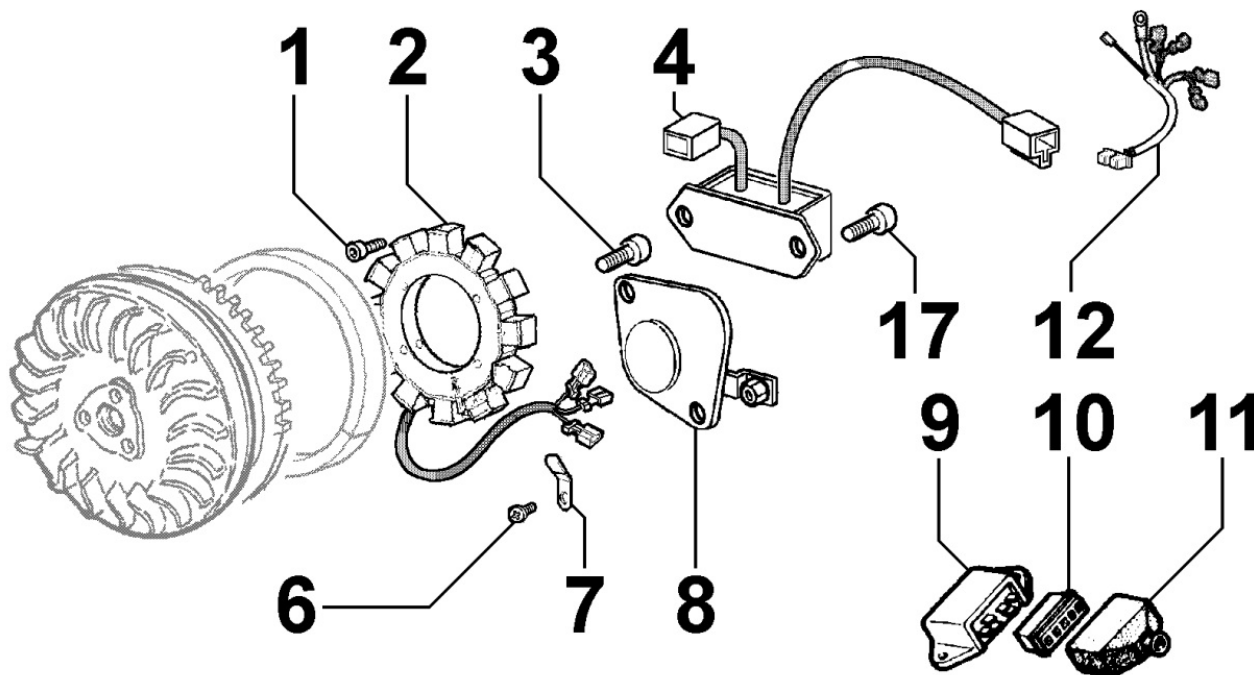

8100160030 - VOLTAGE ALTERNATOR

Pos	Kit	Included In	Code	Description	Qty	Old Code	Tech. Info
1			ED00992R0460-S	VITE/SCREW M.6X22 5931 8.8+ZN.B	3		
2			ED0085651130-S	STATOR	1		
6			ED0097901300-S	SCREW	1		
7			ED0062751540-S	PLATE	1