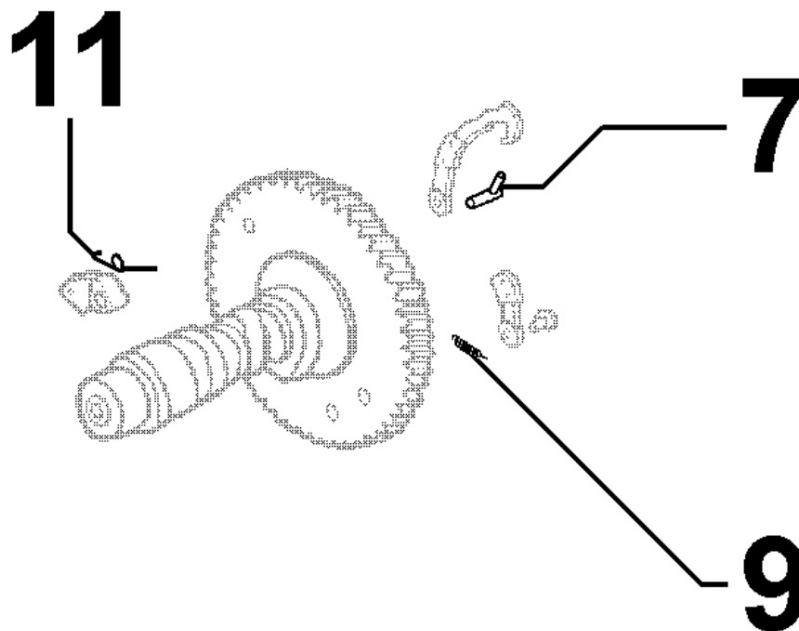

8037160010 - COMPRESSION RELEASE

Pos	Kit	Included In	Code	Description	Qty	Old Code	Tech. Info
7			ED0010150680-S	SHAFT	1		
9			ED0056600640-S	SPRING	1