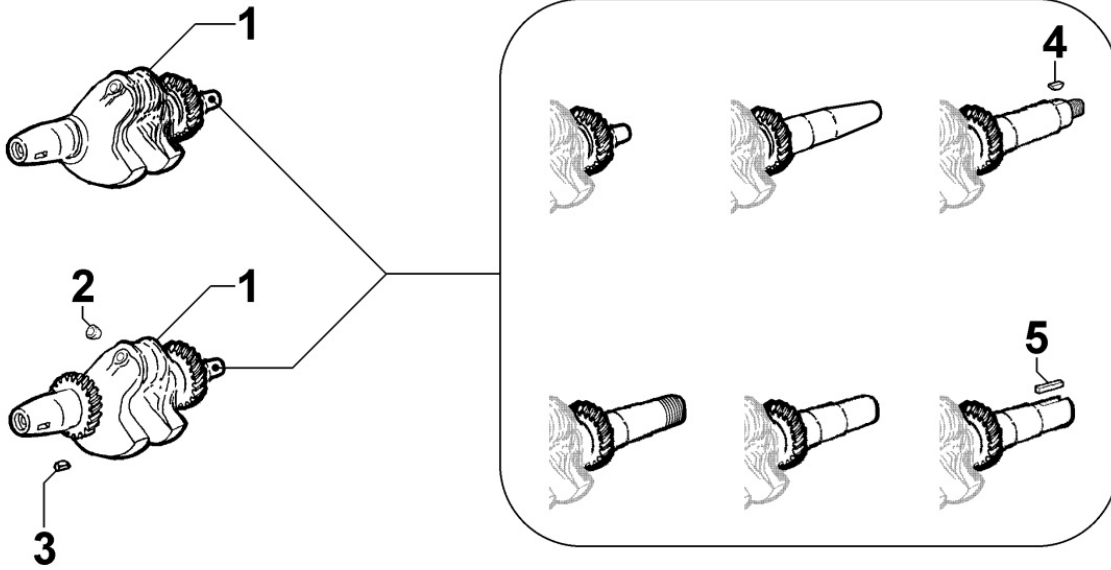

8010160080 - CRANKSHAFT

Pos	Kit	Included In	Code	Description	Qty	Old Code	Tech. Info
1	(A)		ED0010511010-S	CRANKSHAFT	1		
2		(A)	ED0090801320-S	CAP	1		
3		(A)	ED0022800670-S	KEY	1