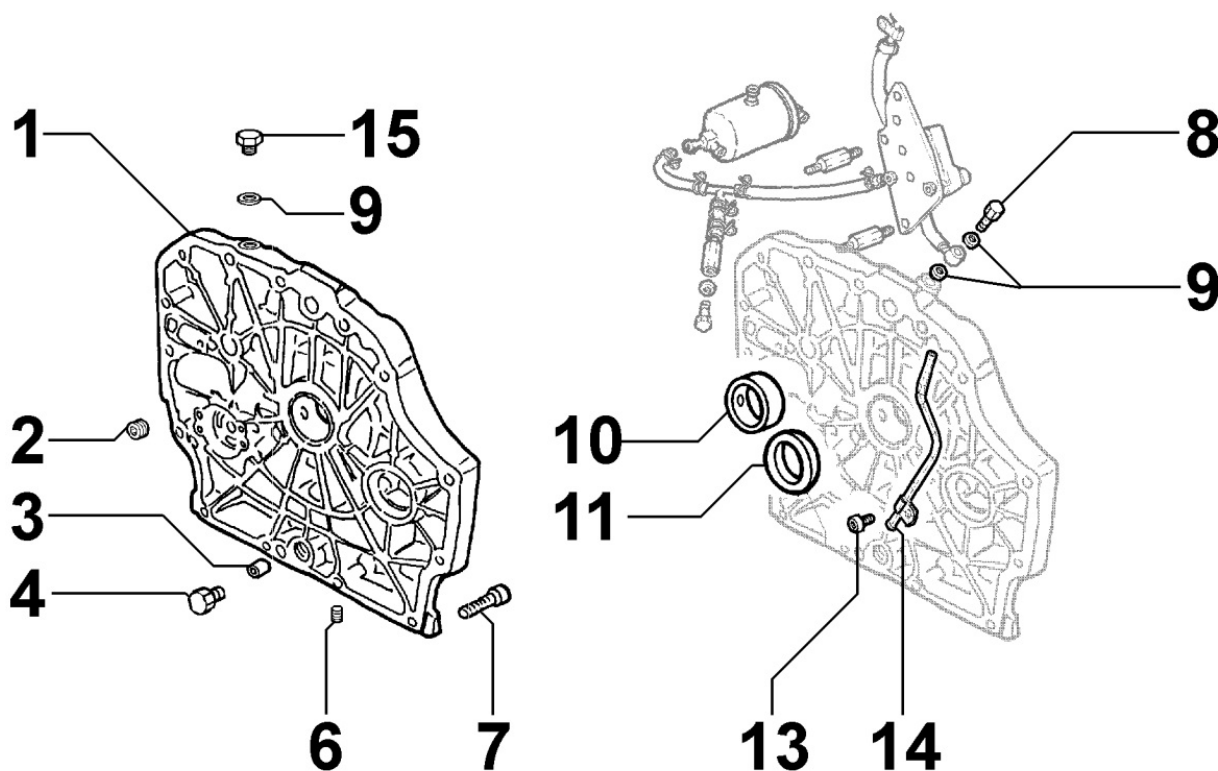

8021160040 - CYLINDER HEAD

Pos	Kit	Included In	Code	Description	Qty	Old Code	Tech. Info
1	(A)		ED0092012420-S	CYLINDER HEAD	1		
2			ED0076250610-S	WASHER	1		
3			ED0012611010-S	RING	2		
4			ED0018621510-S	SCREW	4		
5			ED0097300150-S	SCREW	2		
6		(A)	ED0048452400-S	VALVE GUIDE - INTAKE	1		
7		(A)	ED0080002070-S	VALVE SEAT - INTAKE	1		
8			ED0047306060-S	CYL. HEAD GASKET (NO NOTCHES)	1		
8			ED0047306070-S	CYL. HEAD GASKET (1 NOTCH)	1		
8			ED0047306080-S	CYL. HEAD GASKET (2 NOTCHES)	1		
8			ED0047306090-S	CYL. HEAD GASKET (3 NOTCHES)	1		
9			ED0076251300-S	WASHER	4		
10			ED0047755550-S	GASKET	1		
11			ED0019701400-S	BUSHING	2		
12		(A)	ED0080002080-S	VALVE SEAT - EXHAUST	1		
13		(A)	ED0048452410-S	VALVE GUIDE - EXHAUST	1		

8022160010 - HEAD COVER

Pos	Kit	Included In	Code	Description	Qty	Old Code	Tech. Info
1	A		ED0021256600-S	ROCKER ARM COVER	1		
2		(A)	ED0098201680-S	SCREW	3		
2		(A)	ED0098653200-S	THREAD FORMING SCREW M4X10 ZN	3		
3		(A)	ED0027503110-S	COVER	1		
4		(A)	ED0096930080-S	VALVE	1		
5		(A)	ED0076252700-S	WASHER	1		
6		(A)	ED0057551280-S	SPRING	1		
7		(A)	ED0096950220-S	VALVE	1		
8		(A)		POS. 1			
9		(A)		POS. 1			
9		(A)	ED0059760040-S	SEPARATOR	1		
10		(A)	ED0051400230-S	SHEET METAL	1		
11		(A)	KDISC.		5	ED0098653210-S	
12			ED0044000970-S	GASKET	1		
13			ED0090320860-S	FILLER CAP	1		
14			ED0012000820-S	O-RING	1		
15			ED0097320160-S	SCREW	3		

8024160030 - TIMING GEAR SIDE SUPPORT

Pos	Kit	Included In	Code	Description	Qty	Old Code	Tech. Info
1	(A)		ED0066455670-S	OIL SUMP	1		
3			ED0019703380-S	BUSHING	2		
6			ED0097651620-S	SCREW	1		
7			ED0097320630-S	SCREW	14		
9			ED0046700590-S	GASKET	1		
10			ED0016111970-S	BEARING (Ø-0.25MM)	1		
10			ED0016111980-S	BEARING (Ø-0.5MM)	1		
10	(A)		ED0016111960-S	BEARING	1		
11			ED0012133450-S	SEAL RING	1		
15			ED0089650480-S	CAP	1		