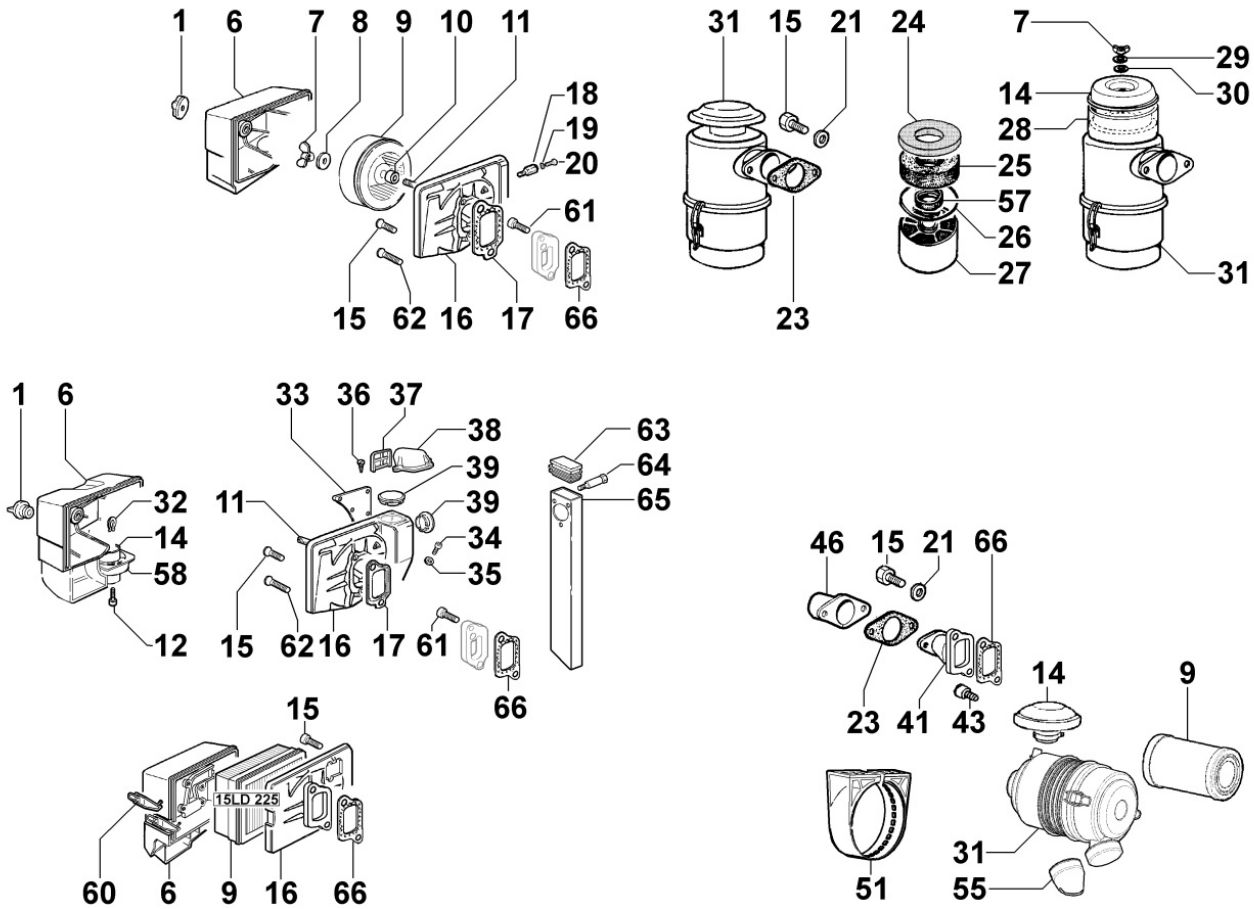

8081160010 - AIR FILTER

Pos	Kit	Included In	Code	Description	Qty	Old Code	Tech. Info
6	(A)		ED0027503960-S	COVER	1		
9			ED0021751800-S	AIR CARTRIDGE	1	ED0021752570-S	
16			ED0088362670-S	SUPPORT	1		
43			ED0097320740-S	SCREW	2		
60		(A)	KDISC.		2	ED0041150700-S	
66			ED0044900950-S	GASKET	1