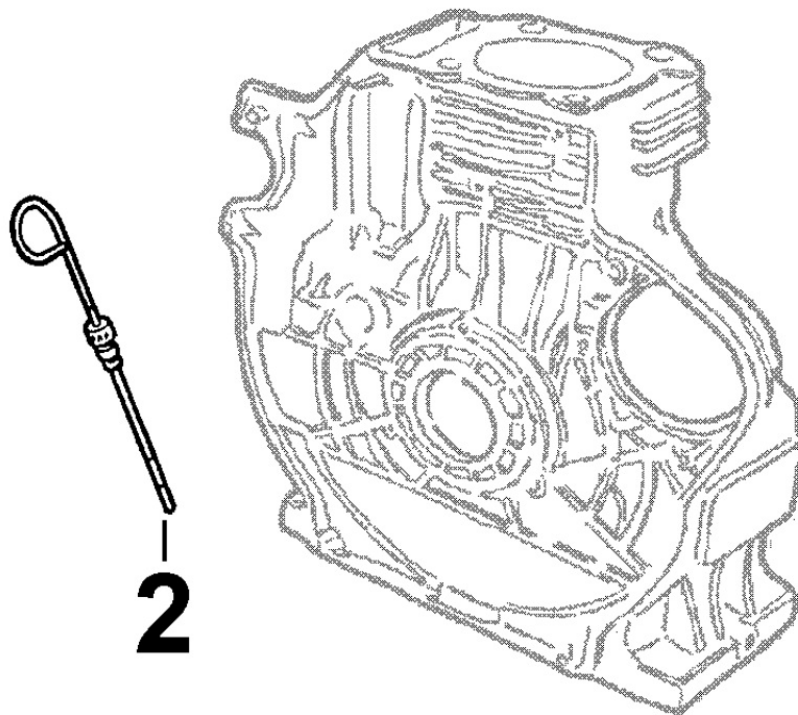

8043160010 - OIL DIPSTICK

Pos	Kit	Included In	Code	Description	Qty	Old Code	Tech. Info
2			ED0014002850-S	DIPSTICK	1