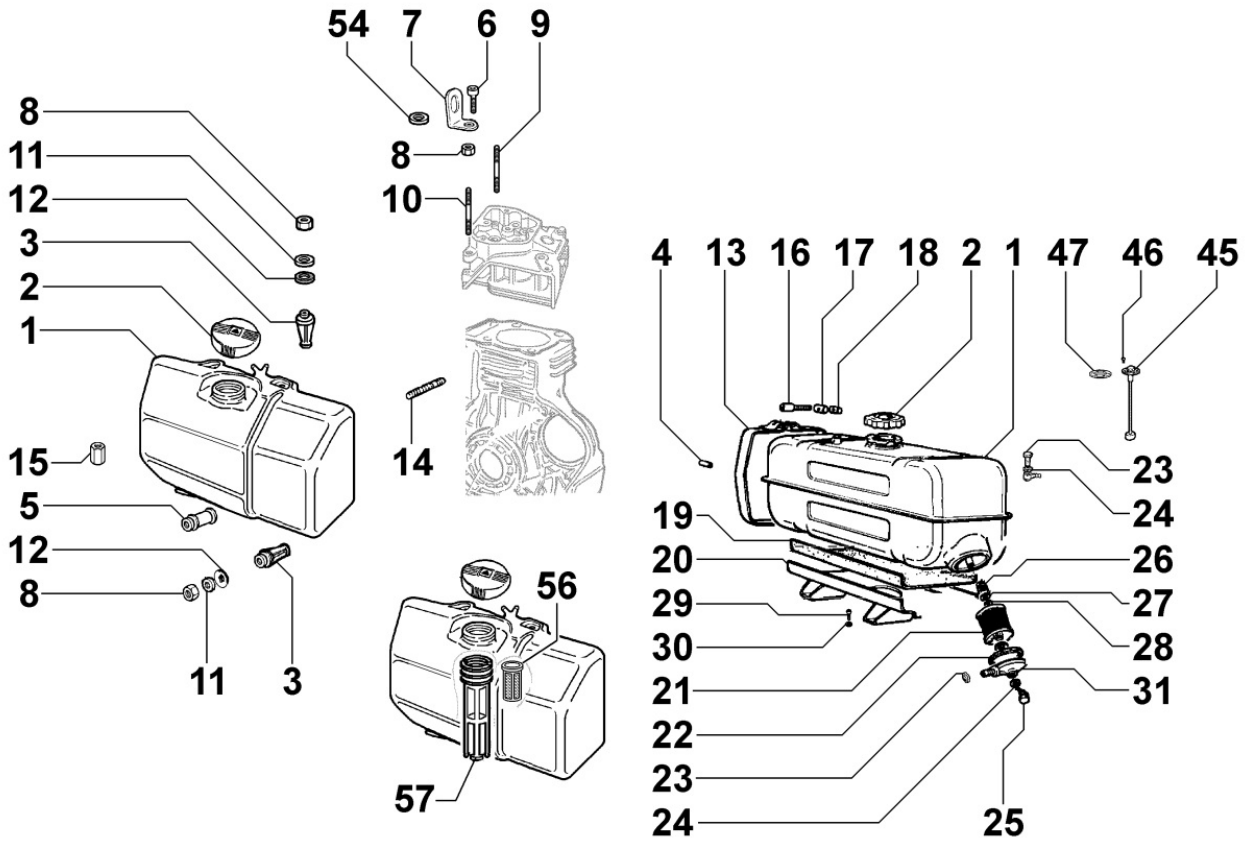

8063160010 - FUEL TANK

Pos	Kit	Included In	Code	Description	Qty	Old Code	Tech. Info
1			ED0081033220-S	TANK	1		
2			ED0090430790-S	TANK CAP	1		
3			ED0035274190-S	SPACER	2		
5			ED0035273840-S	SPACER	2		
7			ED0085060030-S	ANGLE BRACKET	1		
8			ED0032401640-S	NUT	4		
9			ED0067800270-S	STUD	1		
10			ED0067801640-S	STUD	1		
11			ED0076701180-S	WASHER	4		
12			ED0077011540-S	WASHER	8		
14			ED0067801750-S	STUD	2		
54			ED0076250610-S	WASHER	1