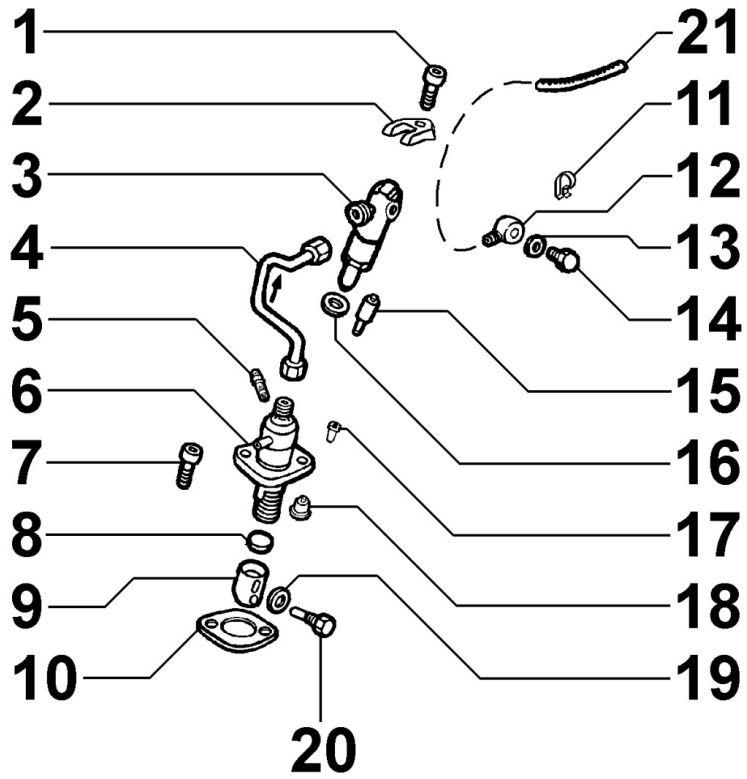

8030160070 - INJECTION SYSTEM

Pos	Kit	Included In	Code	Description	Qty	Old Code	Tech. Info
1			ED0097320780-S	SCREW	1		
2			ED0085460790-S	BRACKET	1		
3	(B)		ED0050100720-S	INJECTOR	1		⚠
4			ED0093760650-S	FUEL PIPE	1		⚠
5		(A)	ED0072600420-S	JOINT	1		
6	(A)		ED0065903240-S	INJECTION PUMP	1		
7			ED0097303010-S	SCREW	2		
8			ED0060001130-S	SHIM (4MM)	1		
8			ED0060001140-S	SHIM (4.1MM)	1		
8			ED0060001150-S	SHIM (4.2MM)	1		
8			ED0060001160-S	SHIM (4.3MM)	1		
8			ED0060001170-S	SHIM (4.4MM)	1		
8			ED0060001180-S	SHIM (4.5MM)	1		
8			ED0060001190-S	SHIM (4.6MM)	1		
8			ED0060001200-S	SHIM (4.7MM)	1		
8			ED0060001210-S	SHIM (4.8MM)	1		
8			ED0060001290-S	SHIM (5MM)	1		
8			ED0060001300-S	SHIM (5.1MM)	1		
9			ED0072151330-S	TAPPET	1		
10			ED0045801800-S	GASKET	1		
11			ED0036300500-S	CLAMP	1		
12			ED0072701080-S	JOINT	1		
13			ED0046700620-S	GASKET	2		
14			ED0072600530-S	JOINT	1		
15		(B)	ED0065314590-S	NOZZLE	1		
16			ED0046700990-S	GASKET	1