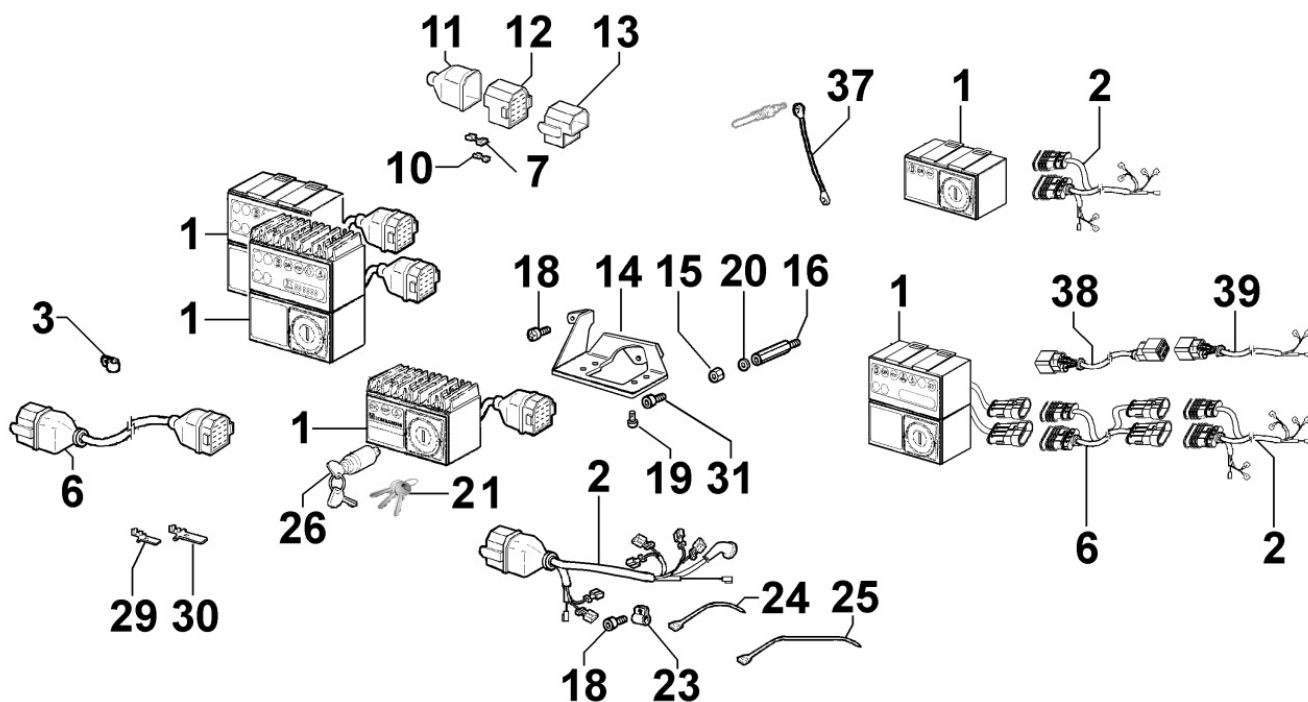

8103160010 - CONTROL PANEL / ENGINE WIRES

Pos	Kit	Included In	Code	Description	Qty	Old Code	Tech. Info
1	C		ED0072454230-S	PANEL	1		
2	A		ED0021859070-S	CABLE	1		
3			ED0036170180-S	CLAMP	1		
7		(A)	ED0091801320-S	CABLE END	2		
10		(A)	ED0091800560-S	CABLE END	6		
11		(C)	ED0021450600-S	CAP	1		
12		(C)	ED0015571000-S	JUNCTION BLOCK	1		
13		(A)	ED0015571010-S	JUNCTION BLOCK	1		
14			ED0088363300-S	SUPPORT	1		
16			ED0025011490-S	HOLLOW STUD	1		
19			ED0097900280-S	SCREW	4		
20			ED0076250070-S	WASHER	1		
25			ED0024710140-S	CABLE TIE	2		
26	B	(C)	ED0050410200-S	SWITCH	1		
31			ED0097300080-S	SCREW	2