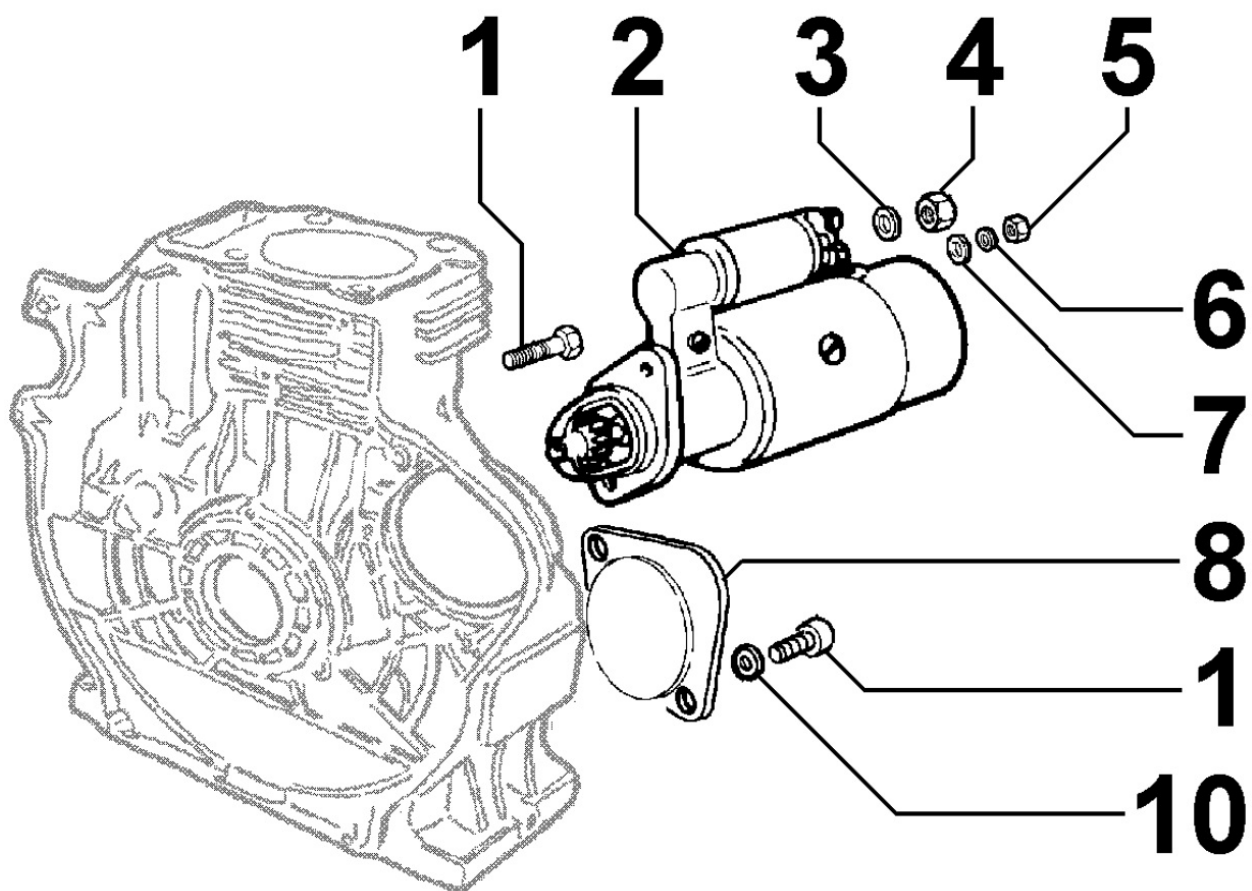

8101160030 - STARTING MOTOR

Pos	Kit	Included In	Code	Description	Qty	Old Code	Tech. Info
1			ED00992R0240-S	SOC HEAD CAP SCR M10X25	2		
2			ED0058402260-S	STARTER MOTOR	1		
3			ED0075650070-S	WASHER	1		
4			ED0032400180-S	NUT	1		
5			ED0032400090-S	NUT	1		
6			ED0075550040-S	WASHER	1		
7			ED0076250080-S	WASHER	1