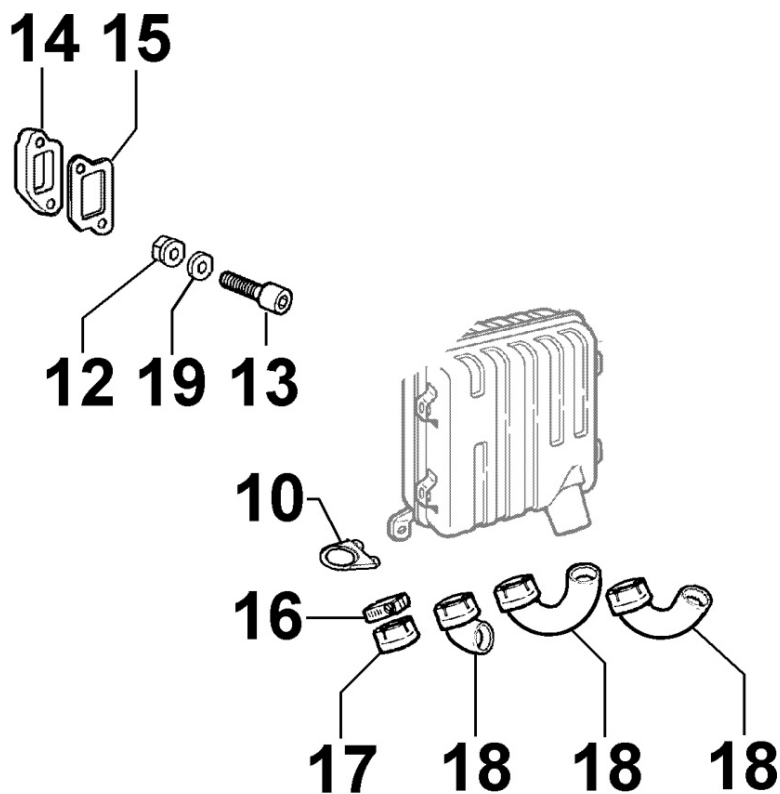

8087160050 - EXHAUST GAS ACCESSORIES

Pos	Kit	Included In	Code	Description	Qty	Old Code	Tech. Info
16			ED0036301940-S	CLAMP	1		
18			ED0091701290-S	PIPE END	1