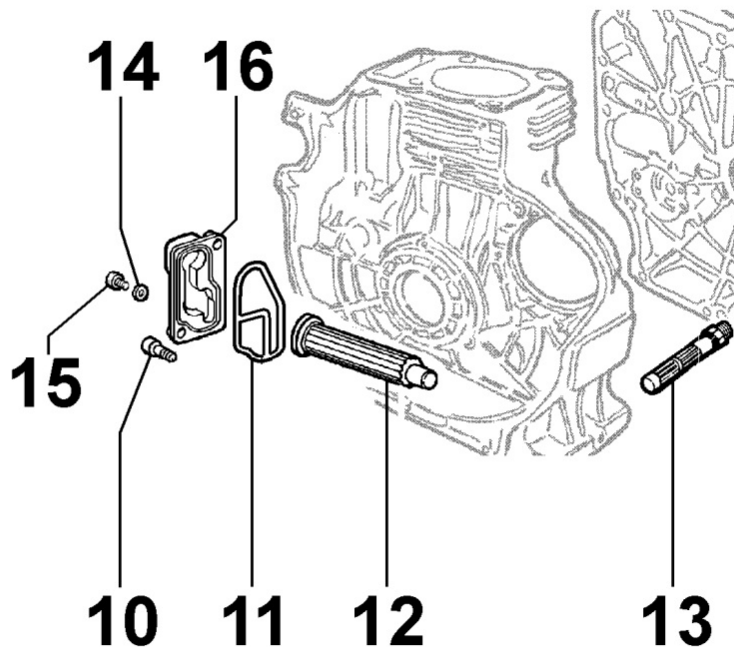

8042160020 - OIL FILTER

Pos	Kit	Included In	Code	Description	Qty	Old Code	Tech. Info
10			ED0097300100-S	SCREW	2		
11			ED0044000720-S	GASKET	1		
12			ED0021751810-S	OIL CARTRIDGE	1	ED0021751710-S	
13			ED00395R0150-S	OIL FILTER RY	1		
16	(A)		ED0092201130-S	SUPPORT	1