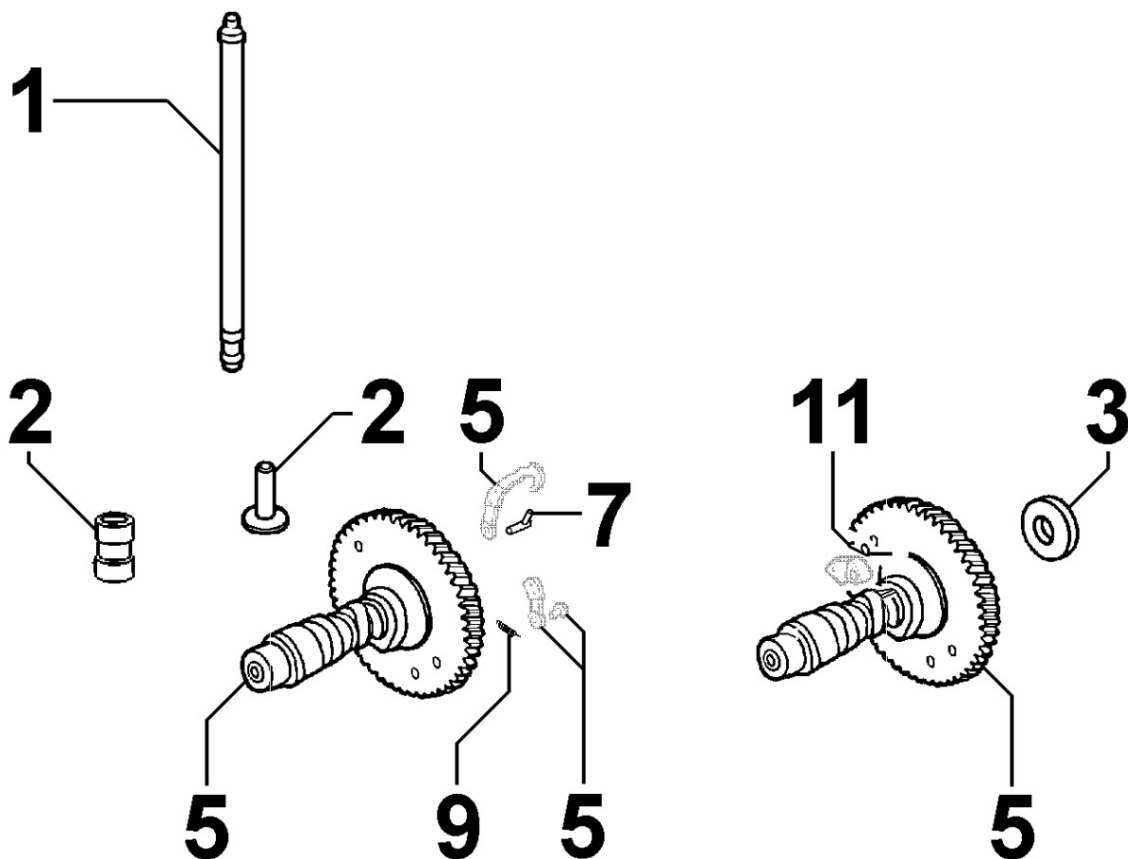

8035160010 - CAMSHAFT

Pos	Kit	Included In	Code	Description	Qty	Old Code	Tech. Info
1			ED0014101690-S	PUSHROD	2		
2			ED0072151370-S	TAPPET	2		
3			ED0013012450-S	RING	1		
5	(A)		ED0010117300-S	CAMSHAFT	1		
7		(A)		803716...0	1		
9		(A)		803716...0	1		
11		(A)		803716...0	1