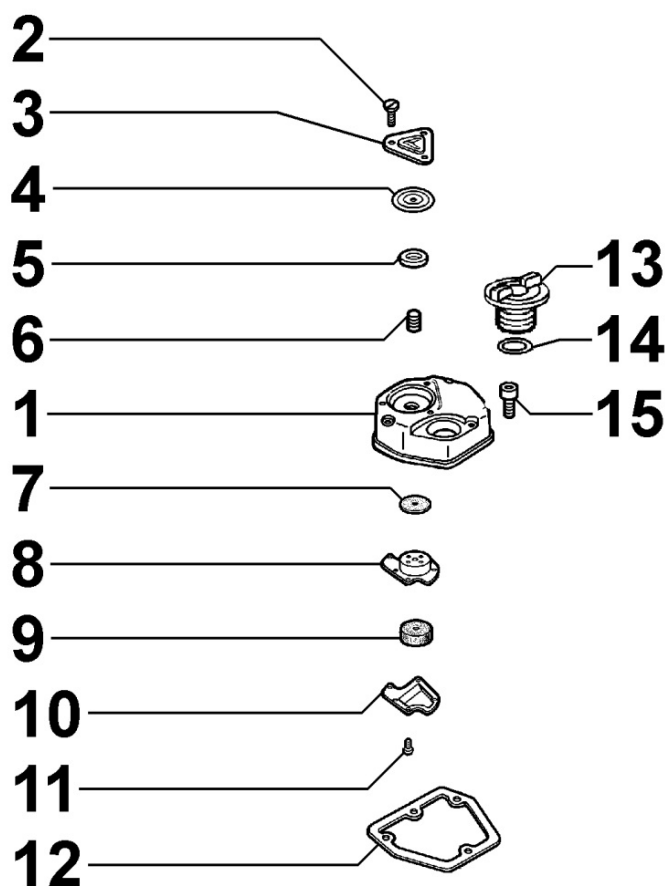

8021160040 - CYLINDER HEAD

Pos	Kit	Included In	Code	Description	Qty	Old Code	Tech. Info
1	(A)		ED0092012420-S	CYLINDER HEAD	1		
2			ED0076250610-S	WASHER	1		
3			ED0012611010-S	RING	2		
4			ED0018621510-S	SCREW	4		
5			ED0097300150-S	SCREW	2		
6		(A)	ED0048452400-S	VALVE GUIDE - INTAKE	1		
7		(A)	ED0080002070-S	VALVE SEAT - INTAKE	1		
8			ED0047306060-S	CYL. HEAD GASKET (NO NOTCHES)	1		
8			ED0047306070-S	CYL. HEAD GASKET (1 NOTCH)	1		
8			ED0047306080-S	CYL. HEAD GASKET (2 NOTCHES)	1		
8			ED0047306090-S	CYL. HEAD GASKET (3 NOTCHES)	1		
9			ED0076251300-S	WASHER	4		
10			ED0047755550-S	GASKET	1		
11			ED0019701400-S	BUSHING	2		
12		(A)	ED0080002080-S	VALVE SEAT - EXHAUST	1		
13		(A)	ED0048452410-S	VALVE GUIDE - EXHAUST	1		

8022160010 - HEAD COVER

Pos	Kit	Included In	Code	Description	Qty	Old Code	Tech. Info
1	A		ED0021256600-S	ROCKER ARM COVER	1		
2		(A)	ED0098201680-S	SCREW	3		
2		(A)	ED0098653200-S	THREAD FORMING SCREW M4X10 ZN	3		
3		(A)	ED0027503110-S	COVER	1		
4		(A)	ED0096930080-S	VALVE	1		
5		(A)	ED0076252700-S	WASHER	1		
6		(A)	ED0057551280-S	SPRING	1		
7		(A)	ED0096950220-S	VALVE	1		
8		(A)		POS. 1			
9		(A)		POS. 1			
9		(A)	ED0059760040-S	SEPARATOR	1		
10		(A)	ED0051400230-S	SHEET METAL	1		
11		(A)	KDISC.		5	ED0098653210-S	
12			ED0044000970-S	GASKET	1		
13			ED0090320860-S	FILLER CAP	1		
14			ED0012000820-S	O-RING	1		
15			ED0097320160-S	SCREW	3		