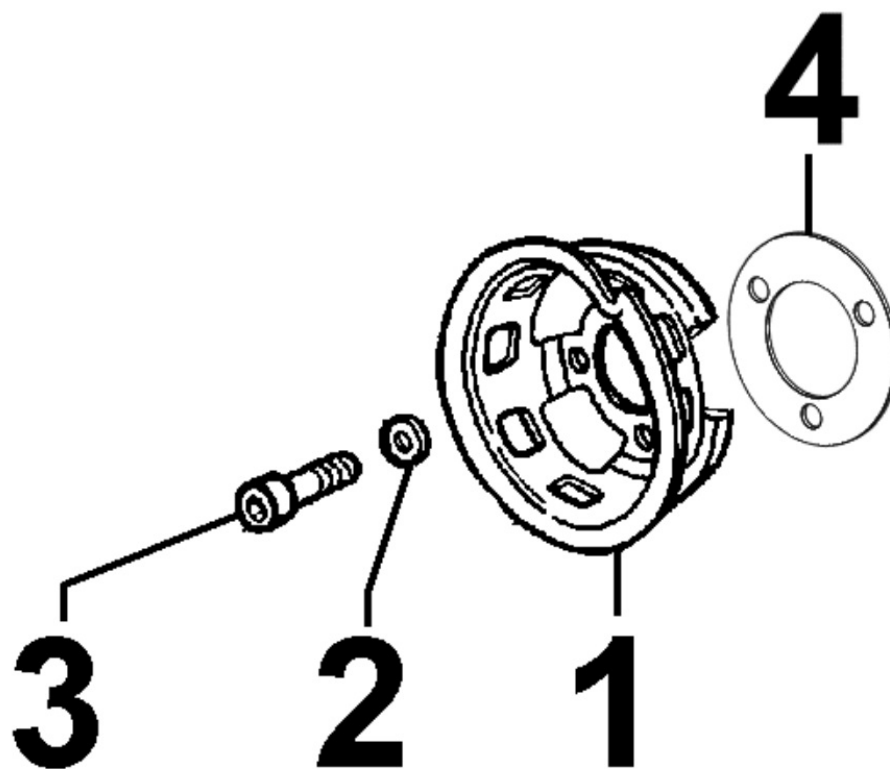

8110160010 - STARTING

Pos	Kit	Included In	Code	Description	Qty	Old Code	Tech. Info
1			ED0069611080-S	PULLEY	1		
2			ED0075650070-S	WASHER	3		
3			ED0097320640-S	SCREW	3