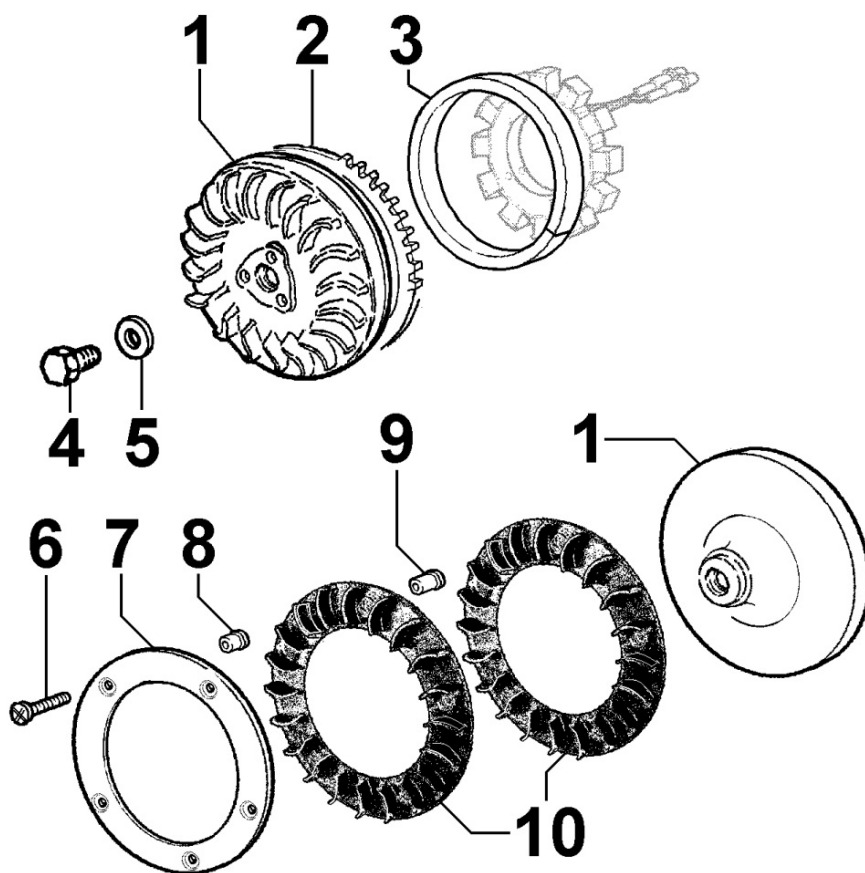

ED333541

Spare Parts Catalogue

§15LD225(#DSC)

Update Date 13/09/2022

Tavola ricambi

Index	Description
8010160080	CRANKSHAFT
8011160010	PISTON / CONNECTING ROD
8012160020	FLYWHEEL
8020160060	CRANKCASE
8021160040	CYLINDER HEAD
8022160010	HEAD COVER
8024160030	TIMING GEAR SIDE SUPPORT
8030160070	INJECTION SYSTEM
8035160010	CAMSHAFT
8036160010	ROCKER ARMS / VALVES
8037160010	COMPRESSION RELEASE
8040160010	OIL PUMP
8042160020	OIL FILTER
8043160010	OIL DIPSTICK
8044160010	OIL PRESSURE VALVE
8050160010	SPEED GOVERNOR
8051160010	CONTROLS
8061160050	FUEL FILTER
8062160010	FUEL FEED PUMP
8063160010	FUEL TANK
8064160010	FUEL LINES
8070160020	AIR SHROUD
8072160030	COOLING PLATES
8081160010	AIR FILTER
8086160050	EXHAUST LINE
8087160050	EXHAUST GAS ACCESSORIES
8100160030	VOLTAGE ALTERNATOR
8101160030	STARTING MOTOR
8102160010	OIL PRESSURE SWITCH
8103160010	CONTROL PANEL / ENGINE WIRES
8110160010	STARTING
8120160020	RECOIL STARTING

8010160080 - CRANKSHAFT

Pos	Kit	Included In	Code	Description	Qty	Old Code	Tech. Info
1	(A)		ED0010511010-S	CRANKSHAFT	1		
2		(A)	ED0090801320-S	CAP	1		
3		(A)	ED0022800670-S	KEY	1		

8011160010 - PISTON / CONNECTING ROD

Pos	Kit	Included In	Code	Description	Qty	Old Code	Tech. Info
1		(A)	ED0082112510-S	RINGS KIT	1		
1		(A)	ED0082112520-S	RINGS KIT (Ø+0.5MM)	1		
1		(A)	ED0082112530-S	RINGS KIT (Ø+1MM)	1		
2	(A)		ED0065015380-S	PISTON ASS.Y	1		
2	(A)		ED0065015390-S	PISTON ASS.Y (Ø+0.5MM)	1		
2	(A)		ED0065015400-S	PISTON ASS.Y (Ø+1MM)	1		
3		(A)	ED0011600570-S	RING	2		
4		(A)	ED0084800990-S	PISTON PIN	1		
5	(B)		ED0015261960-S	CONNECTING ROD	1		
5	(B)		ED0015262070-S	CONNECTING ROD (Ø-0.25MM)	1		
5	(B)		ED0015262080-S	CONNECTING ROD (Ø-0.5MM)	1		
6		(B)	ED0017701610-S	SCREW	2		

8012160020 - FLYWHEEL

Pos	Kit	Included In	Code	Description	Qty	Old Code	Tech. Info
1	(A)		ED0098812170-S	FLYWHEEL	1		
1	(A)		ED0098812530-S	FLYWHEEL	1		
2		(A)	ED0028161070-S	RING GEAR	1		
3		(A)	ED0077501090-S	ROTOR	1		
4			ED0018000300-S	SCREW	1		
5			ED0076260430-S	WASHER	1		