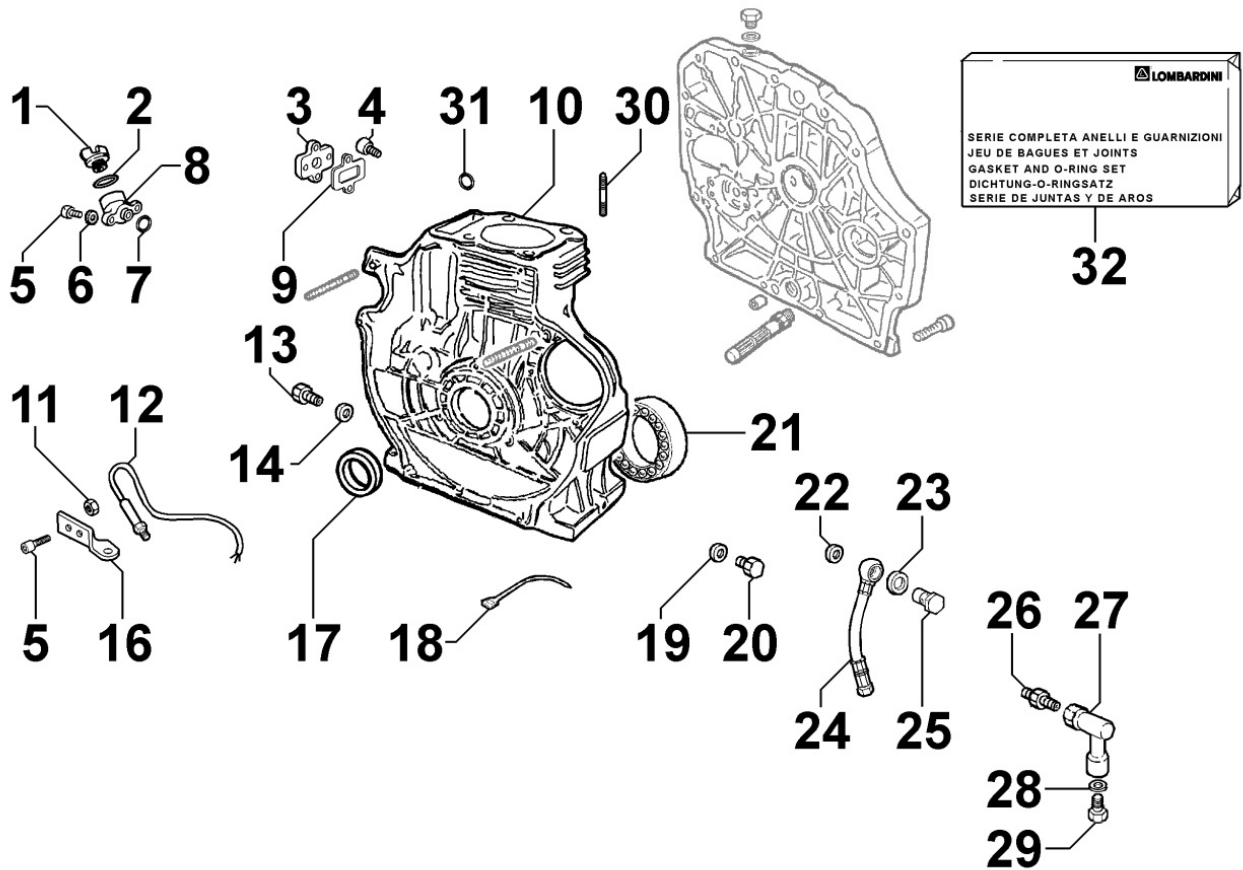

8020160060 - CRANKCASE

Pos	Kit	Included In	Code	Description	Qty	Old Code	Tech. Info
10			ED0015108200-S	CRANKCASE	1		
17			ED0012135310-S	SEAL RING	1		⚠
19			ED0043500070-S	GASKET	3		
20			ED0090400120-S	CAP	1		
21			ED0030020790-S	BEARING	1		
31			ED0012000350-S	O-RING	1		
32			ED0082051040-S	GASKET & O-RINGS KIT	1		⚠