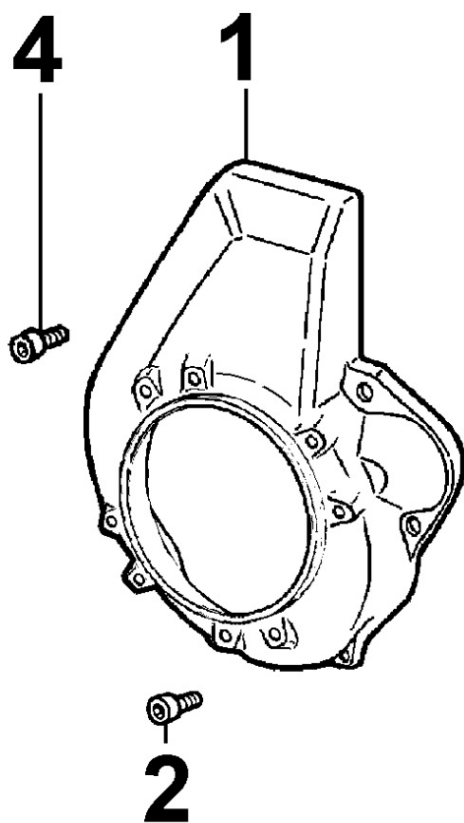

8070160020 - AIR SHROUD

Pos	Kit	Included In	Code	Description	Qty	Old Code	Tech. Info
1			ED0025696550-S	SHROUD	1		
2			ED0097320840-S	SCREW	4