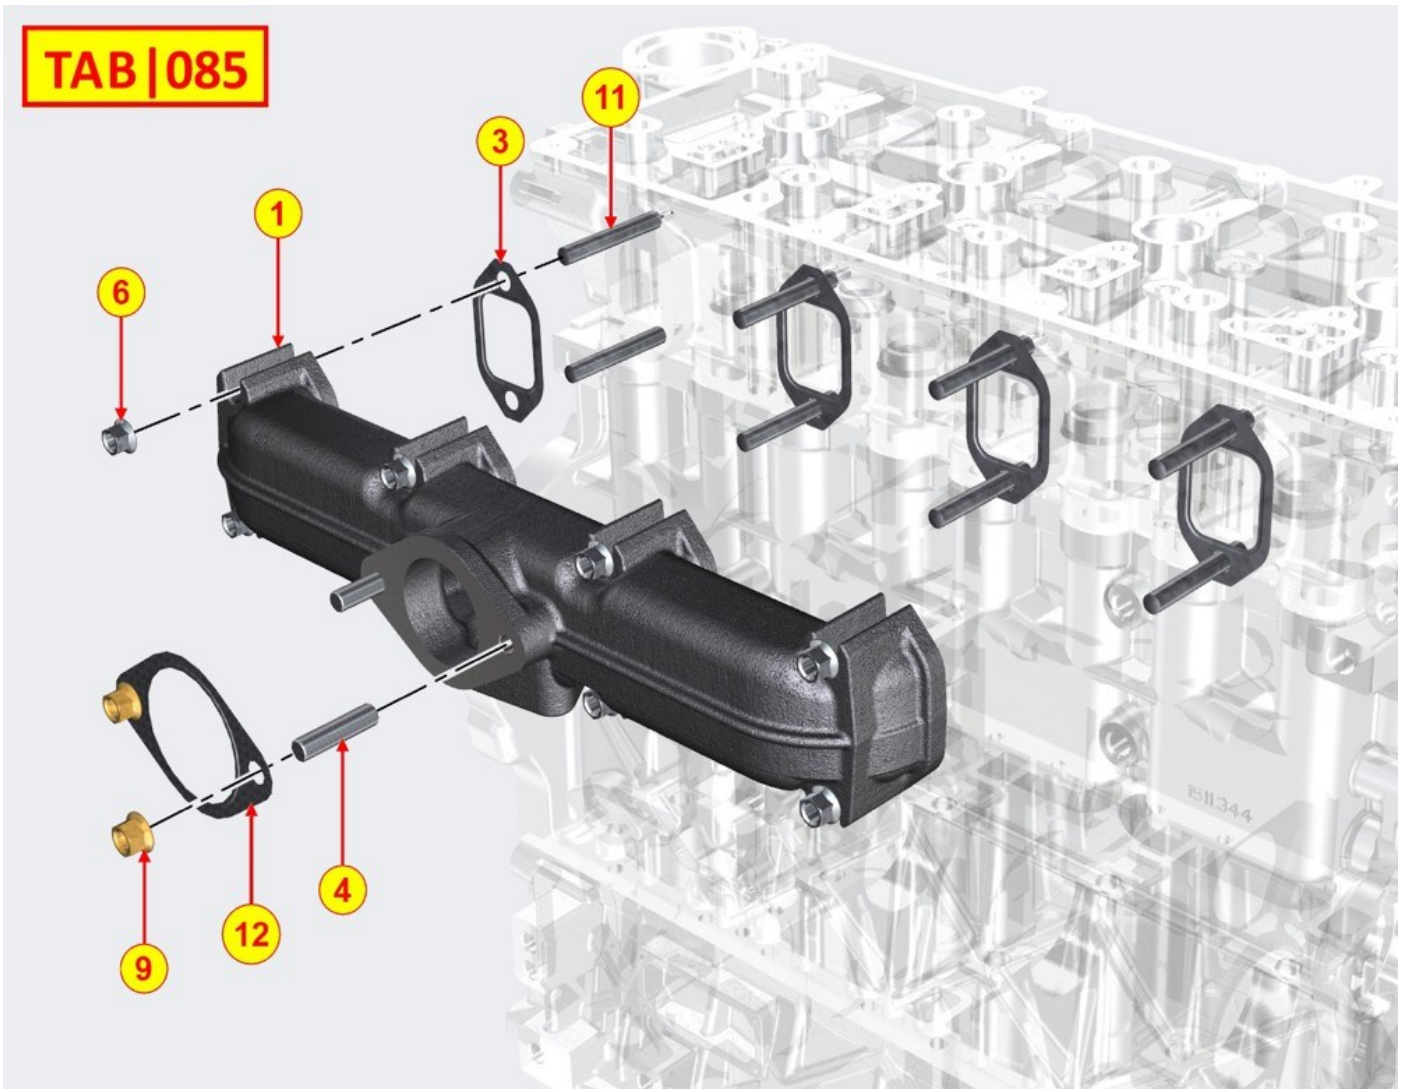

EXHAUST GAS MANIFOLD - Group: 8085700320

TAB | 085

EXHAUST GAS MANIFOLD - Group: 8085700320

Pos	Kit	Included in	Part #	Description	QTY	Tech info
0			ED0076251050-S	Washer	8	
1			ED0024866570-S	manifold	1	
3			ED0044201260-S	Gasket	4	
4			ED0067802150-S	Stud	2	
6			ED0032402100-S	Nut	8