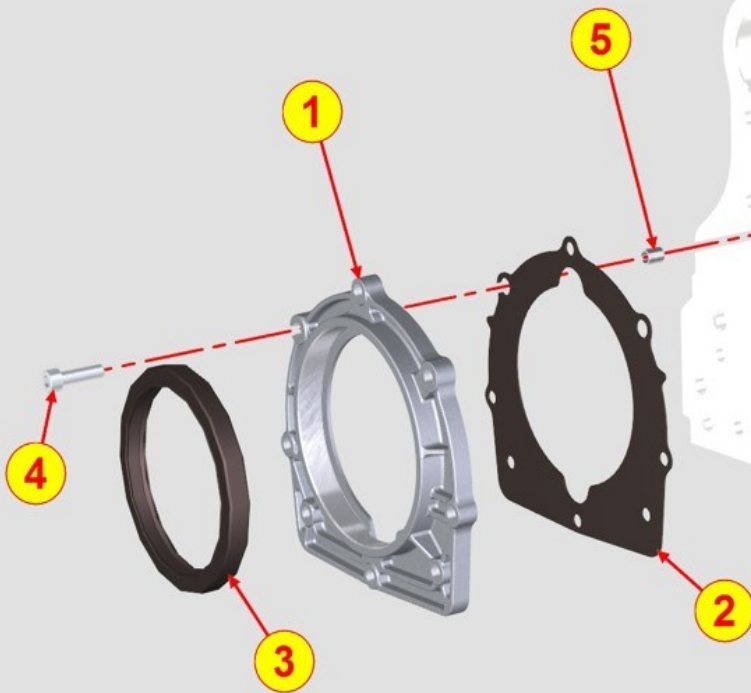

FLYWHEEL SIDE SUPPORT - Group: 8023700040

TAB. | 023

FLYWHEEL SIDE SUPPORT - Group: 8023700040

Pos	Kit	Included in	Part #	Description	QTY	Tech info
1	A		ED0037901230-S	Flange	1	
2		(A)	ED0045011690-S	Gasket	1	
3		(A)	ED0012135470-S	Seal ring	1	
4			ED00992R0460-S	VITE/SCREW M.6X22 5931 8.8+Zn.b	8	
5			ED0019704560-S	Bushing	2