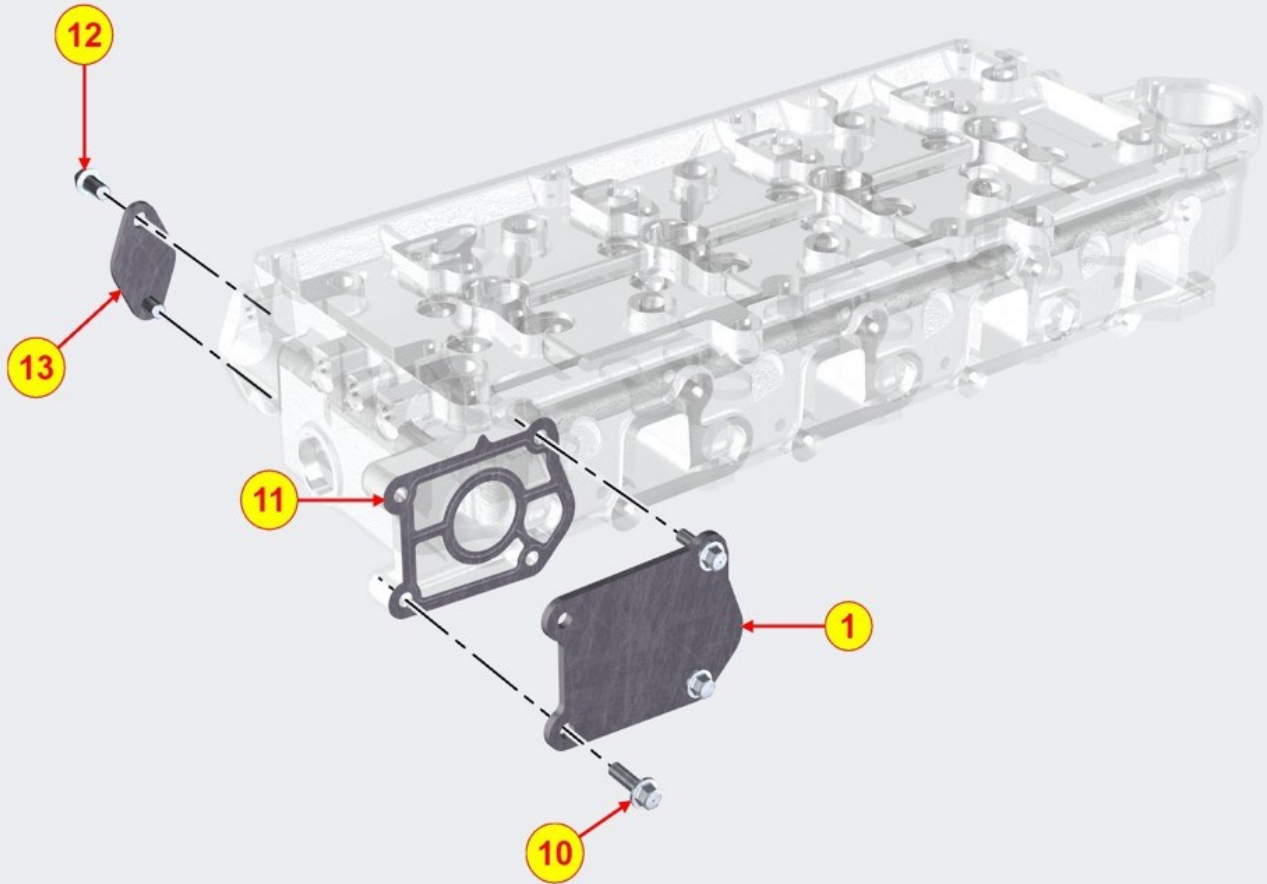

EGR VALVE - Group: 8089700040

TAB | 089

EGR VALVE - Group: 8089700040

Pos	Kit	Included in	Part #	Description	QTY	Tech info
1			ED0063707620-S	Plate	1	
10			ED0017601310-S	Screw	4	
11			ED0047600670-S	Gasket	1	
12			ED0017701600-S	Screw	2	
13			ED0063707690-S	Plate	1