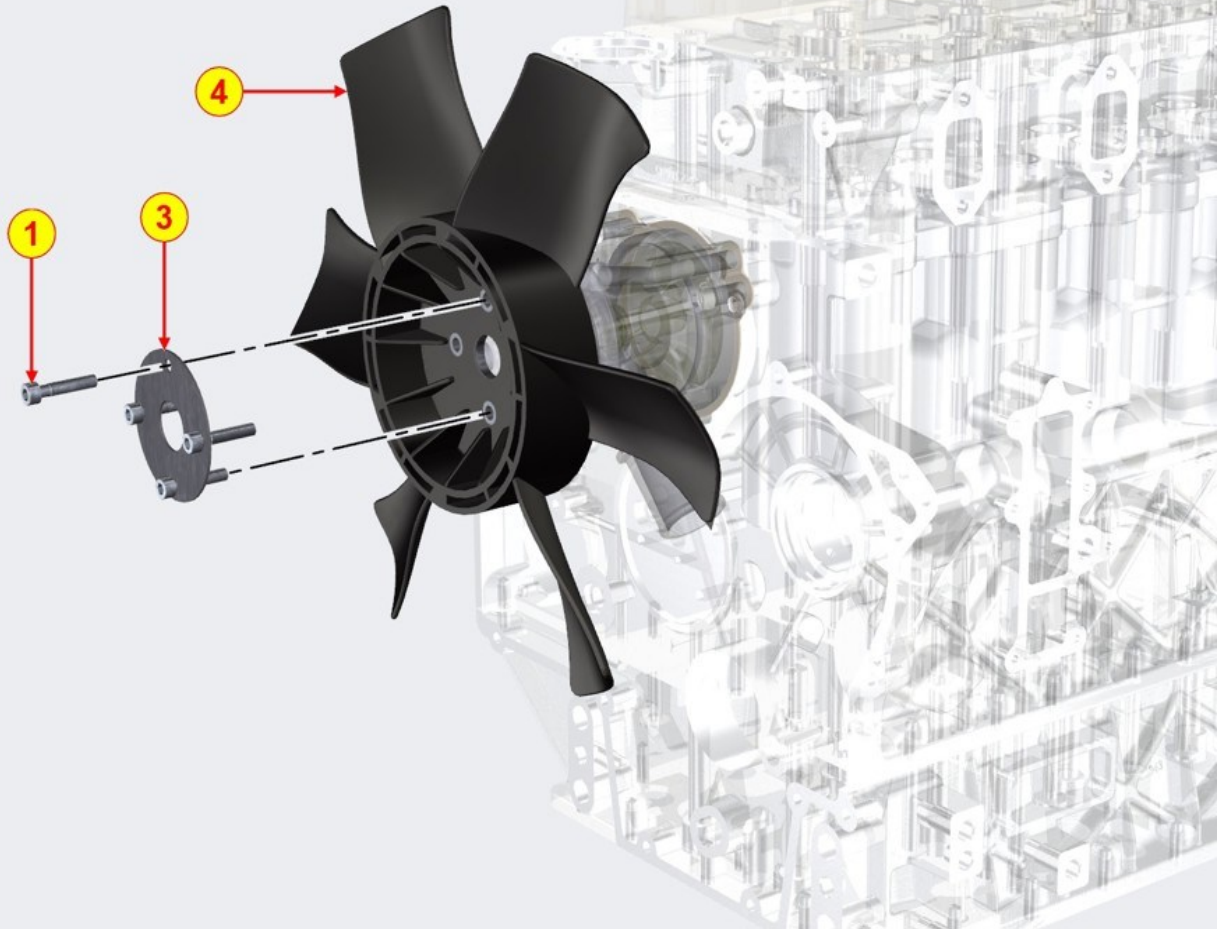

COOLING FAN - Group: 8071700040

TAB|071

COOLING FAN - Group: 8071700040

Pos	Kit	Included in	Part #	Description	QTY	Tech info
1			ED0097320780-S	Screw	4	
3			ED0062751470-S	Plate	1	
4			ED0097183240-S	Fan	1