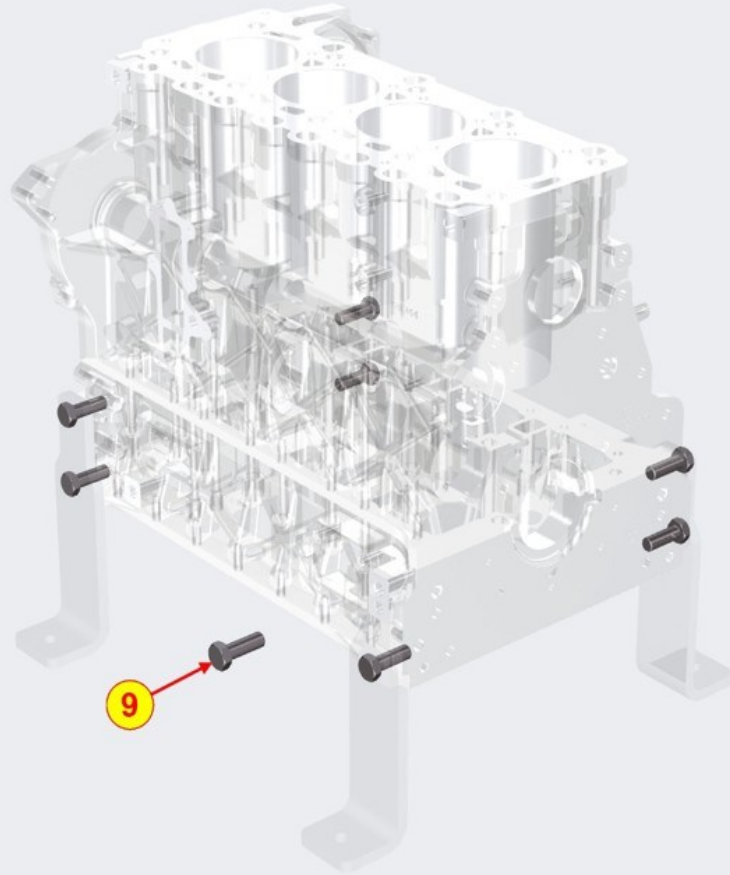

ENGINE MOUNTS - Group: 8025700010

TAB | 025

ENGINE MOUNTS - Group: 8025700010

Pos	Kit	Included in	Part #	Description	QTY	Tech info
9			ED0017900240-S	Screw	8