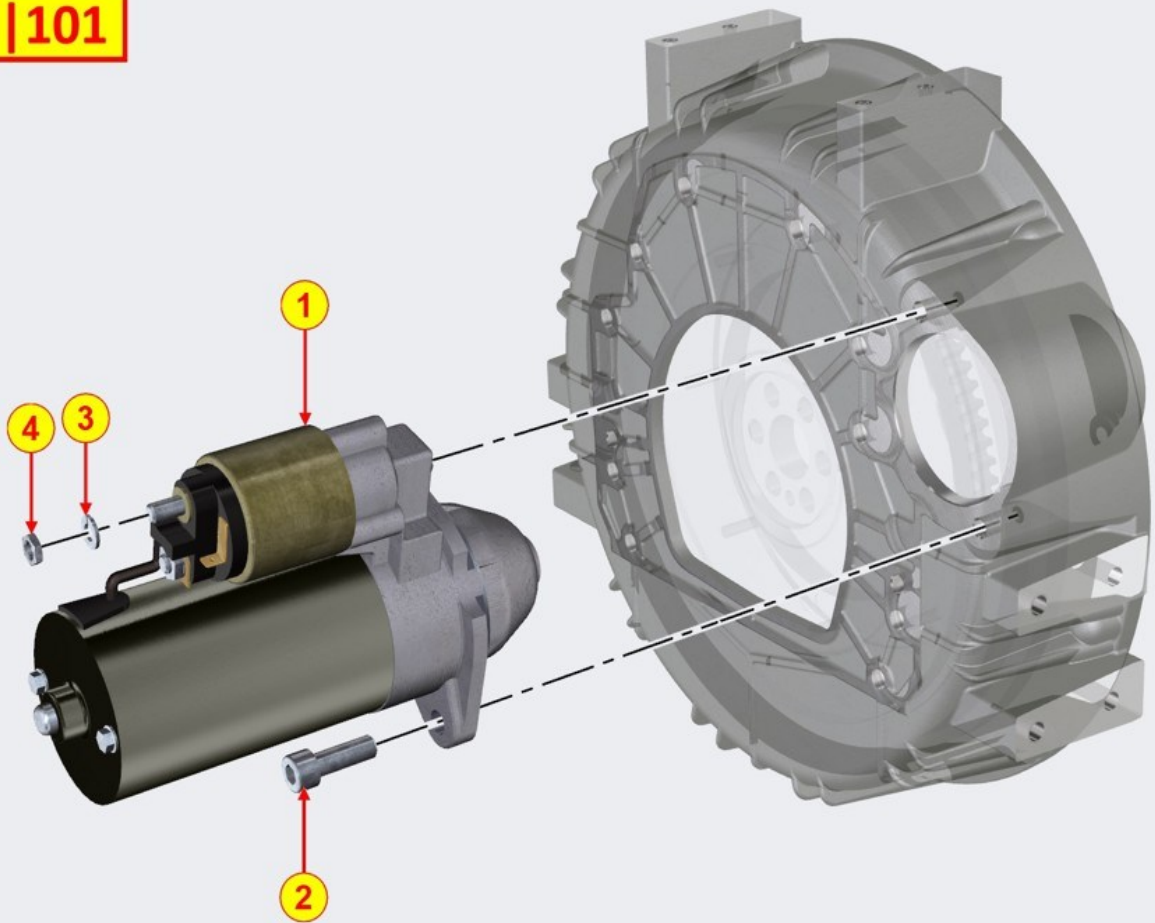

17

ED0076250220-S

Washer

1

STARTING MOTOR - Group: 8101700010

TAB | 101

STARTING MOTOR - Group: 8101700010

Pos	Kit	Included in	Part #	Description	QTY	Tech info
1			ED0058402810-S	Starter motor	1	
2			ED0097300450-S	Screw	2	
3			ED0075650070-S	Washer	1	
4			ED0032400180-S	Nut	1	