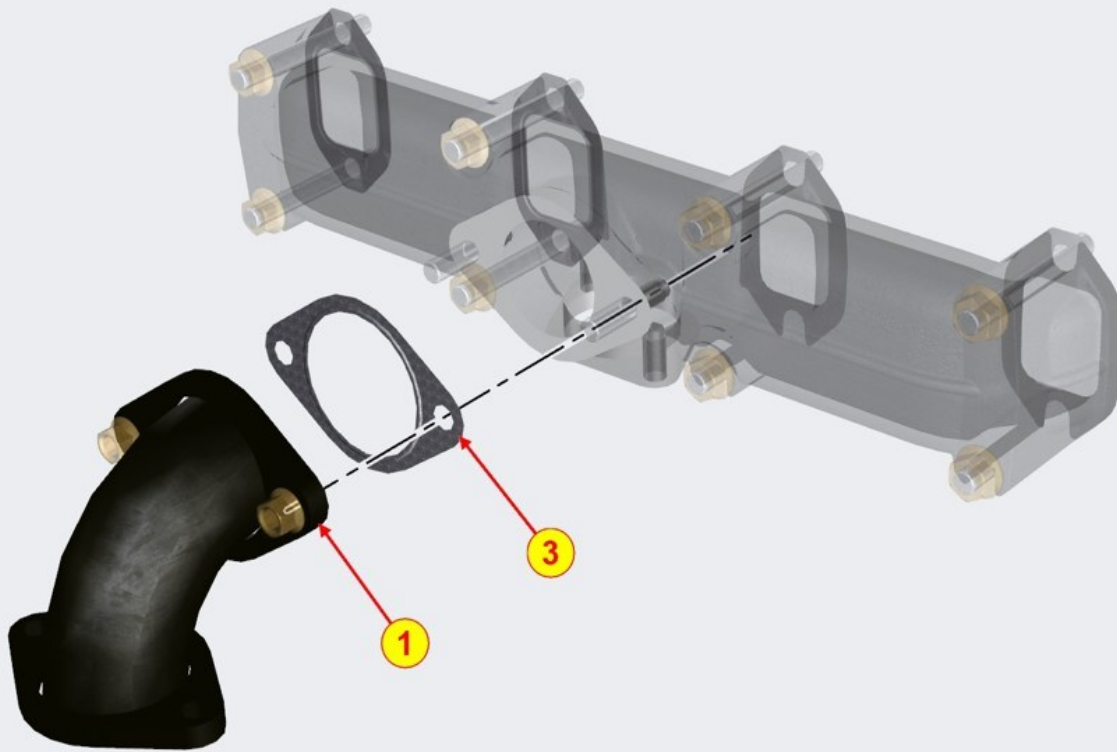

EXHAUST GAS ACCESSORIES - Group: 8087700040

TAB | 087

EXHAUST GAS ACCESSORIES - Group: 8087700040

Pos	Kit	Included in	Part #	Description	QTY	Tech info
1			ED0029410970-S	Elbow	1	
3			ED0044201320-S	Gasket	1