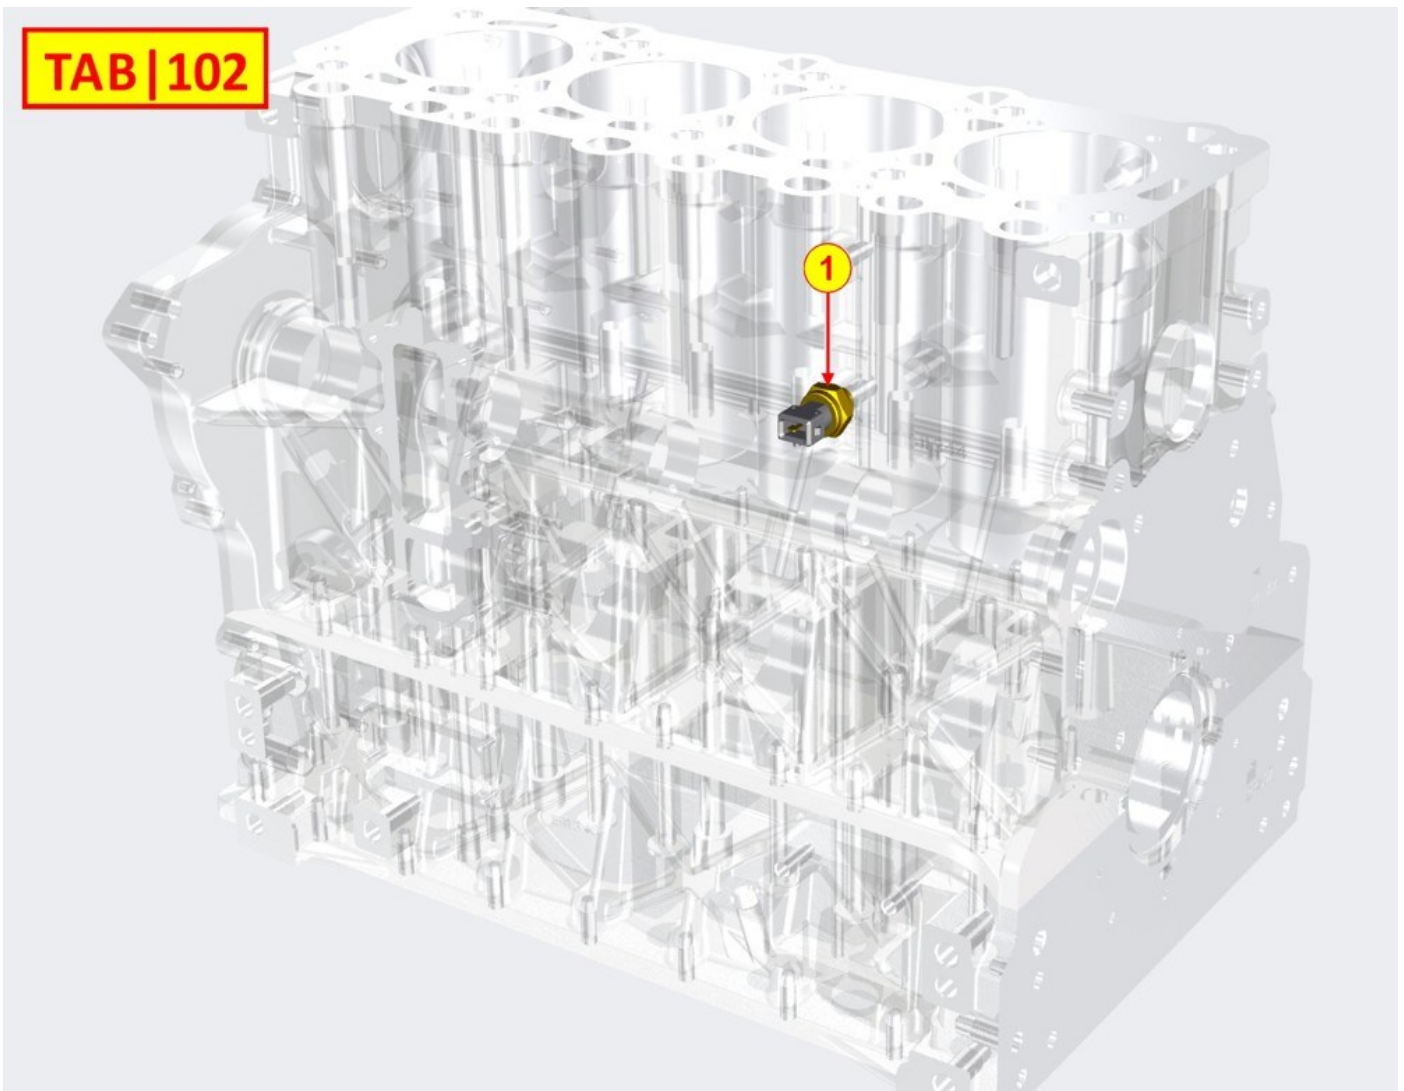

OIL PRESSURE SWITCH - Group: 8102700070

TAB | 102

OIL PRESSURE SWITCH - Group: 8102700070

Pos	Kit	Included in	Part #	Description	QTY	Tech info
1			ED0067451010-S	switch	1