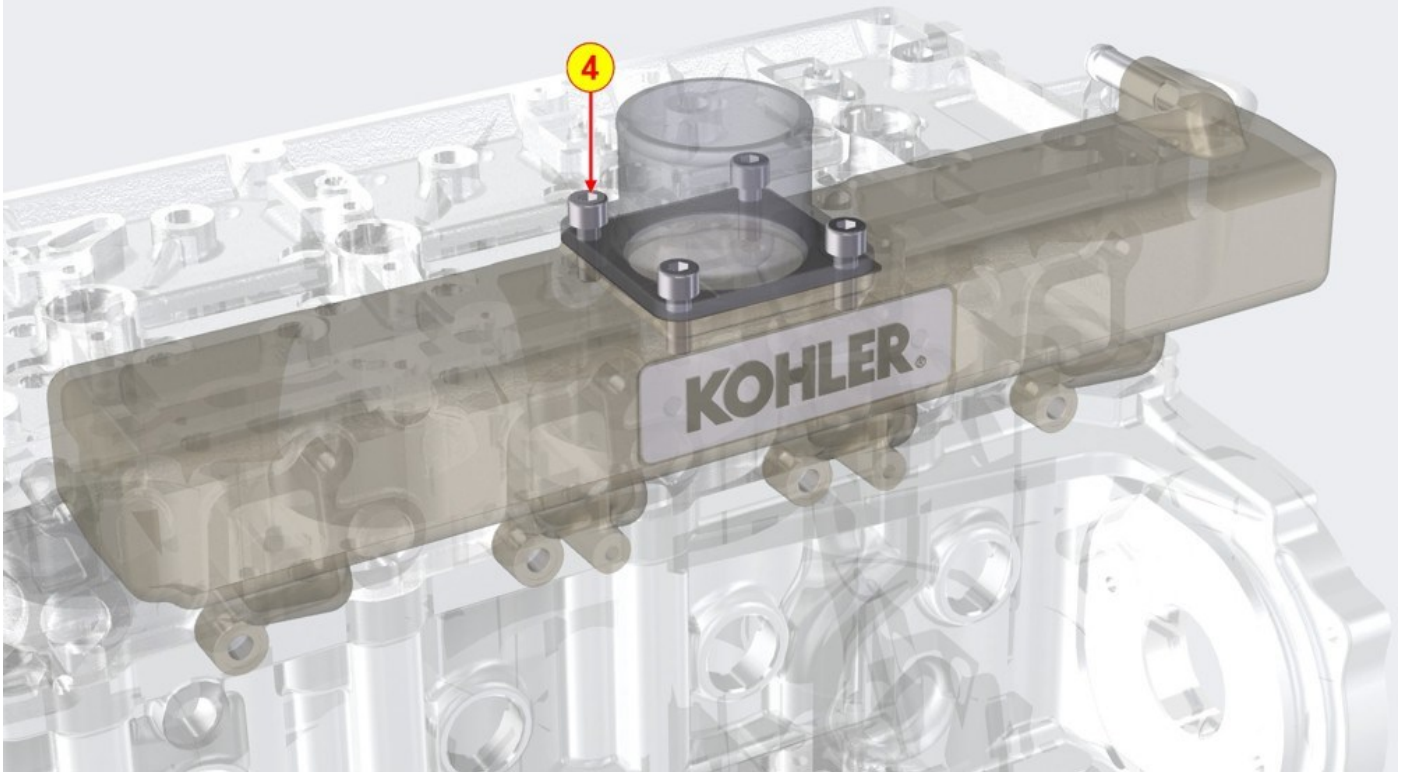

TAB | 104

TEMPERATURE SENSORS - Group: 8104700040

Pos	Kit	Included in	Part #	Description	QTY	Tech info
1			ED0091950020-S	Sensor	1	

GLOW PLUGS / PRE-HEATING RELAY - Group: 8106700070

TAB | 106

GLOW PLUGS / PRE-HEATING RELAY - Group: 8106700070