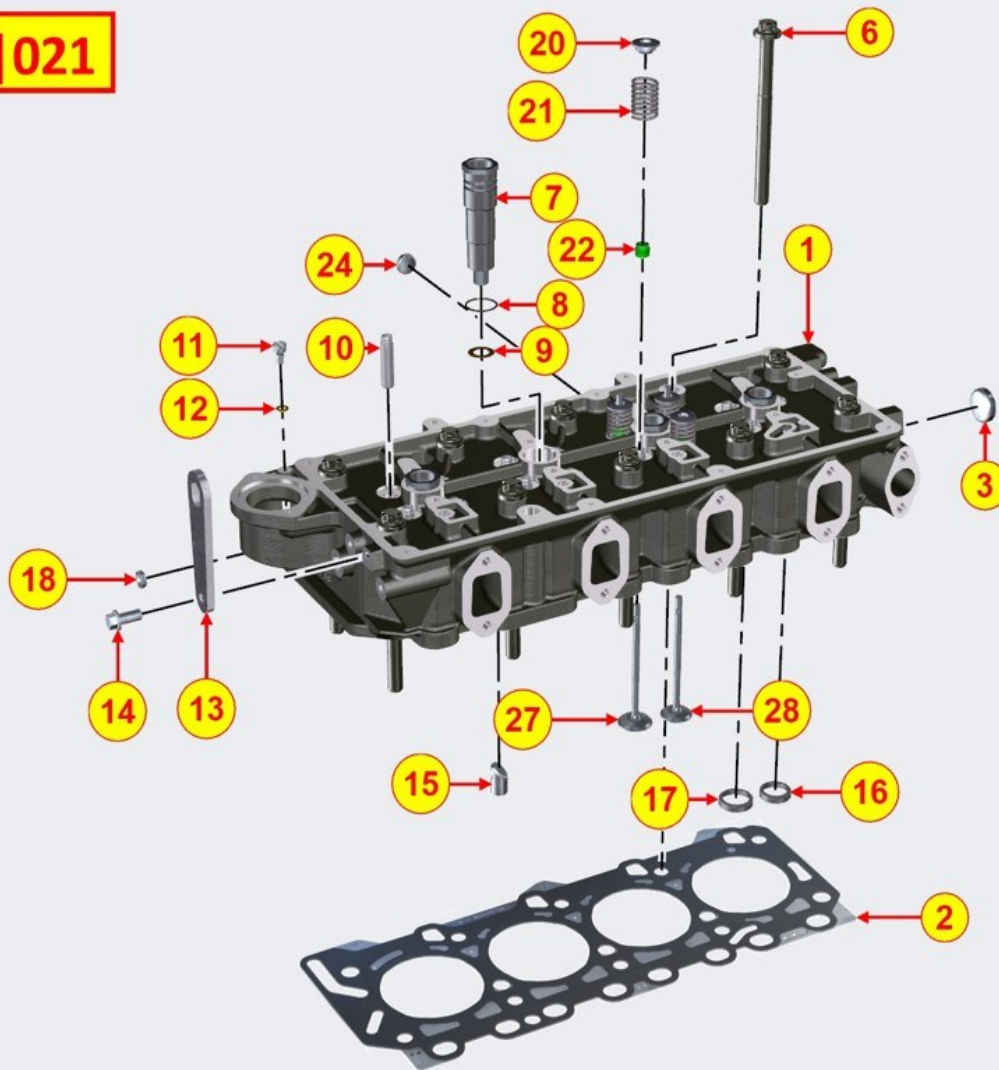

CYLINDER HEAD - Group: 8021700540

TAB|021

CYLINDER HEAD - Group: 8021700540

Pos	Kit	Included in	Part #	Description	QTY	Tech info
1	A		ED0092020170-S	CYLINDER HEAD ASSY KDI2504	1	⚠
2			ED0047311120-S	Cyl. head gasket 1 hole	1	⚠
2			ED0047311130-S	Cyl. head gasket 2 holes	1	⚠
2			ED0047311140-S	Cyl. head gasket 3 holes	1	⚠
3	(A)		ED0089900220-S	Cap	1