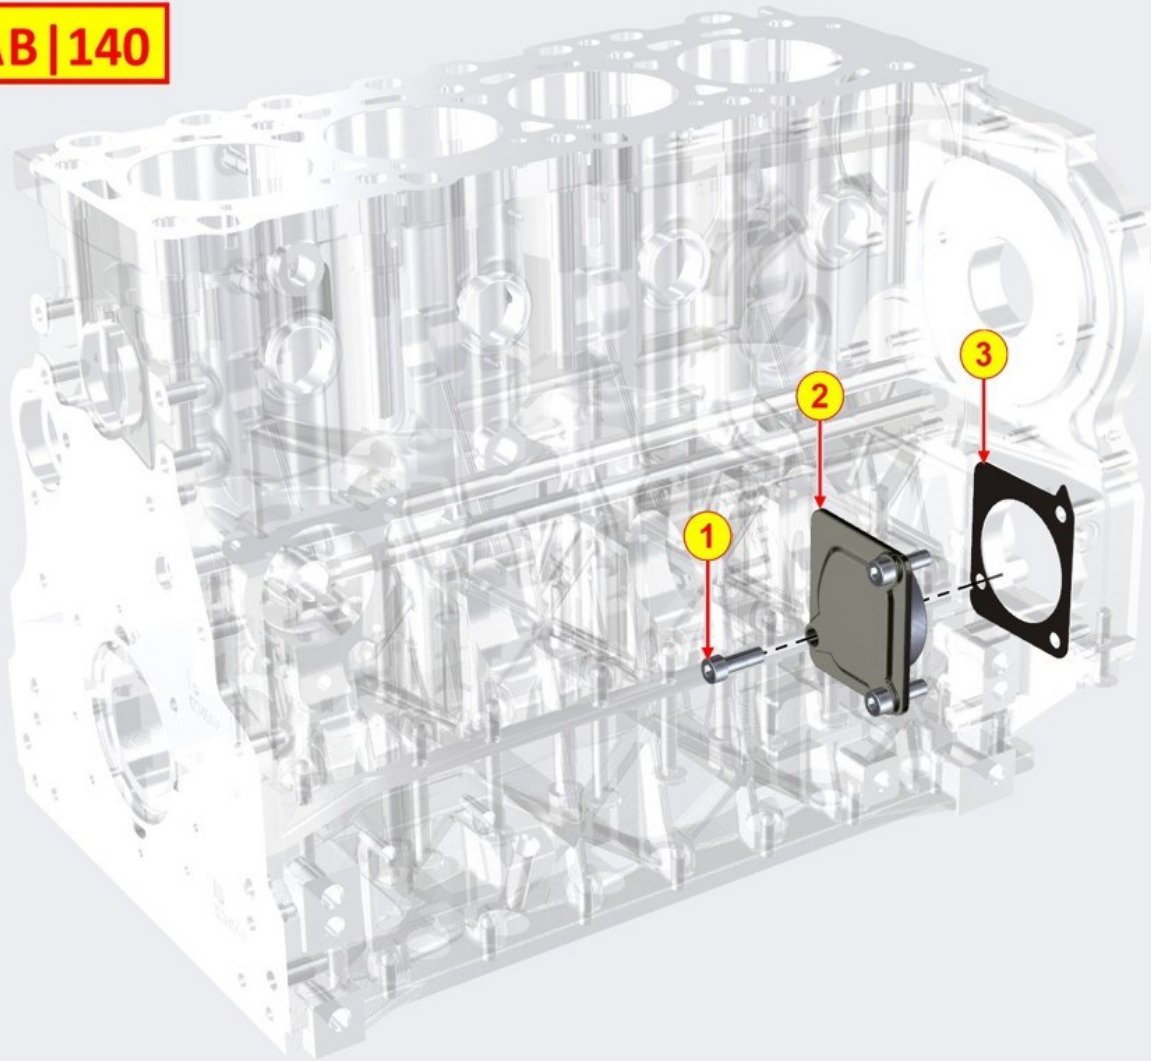

3rd PTO - Group: 8140700010

TAB | 140

3rd PTO - Group: 8140700010

Pos	Kit	Included in	Part #	Description	QTY	Tech info
1			ED0097304670-S	Screw	3	
2			ED0026500670-S	Cover	1	
3			ED0045802550-S	Gasket	1