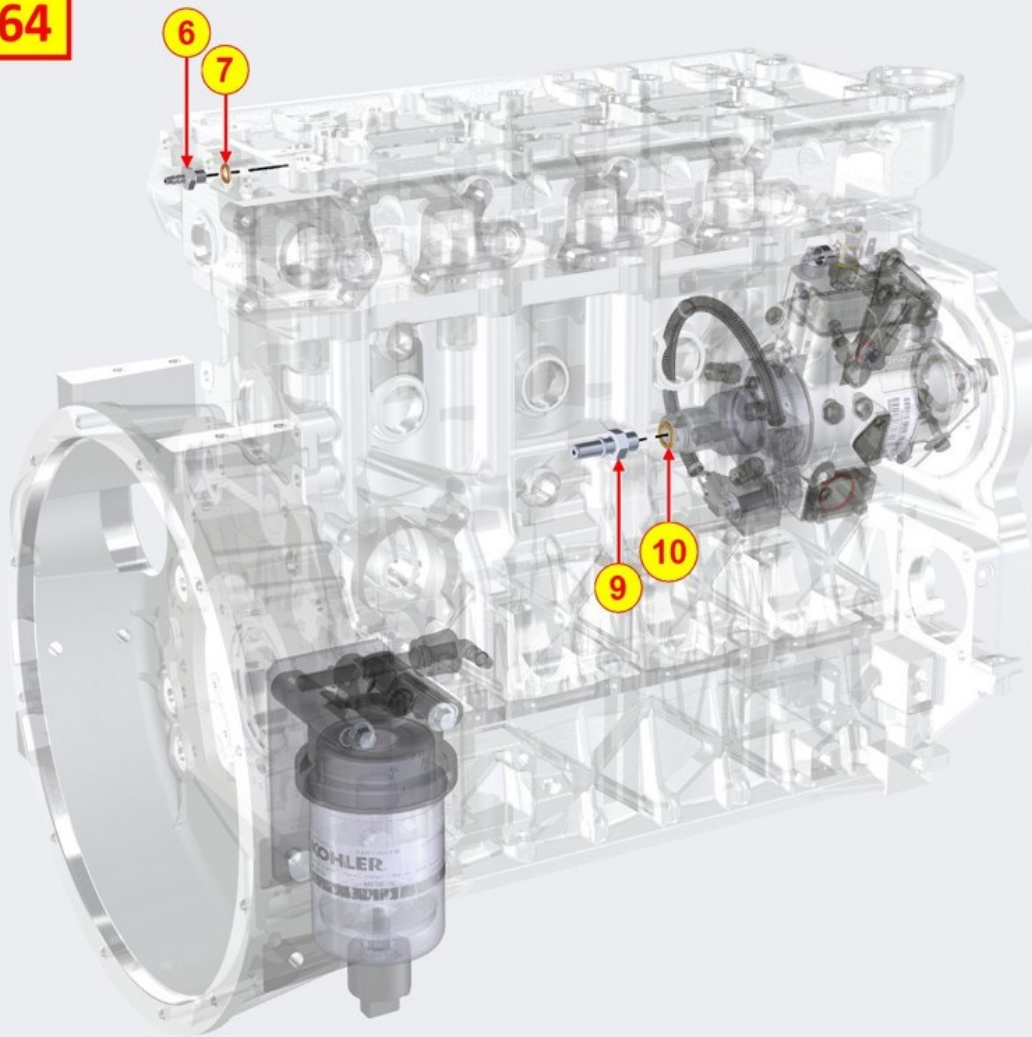

FUEL LINES - Group: 8064700070

TAB | 064

FUEL LINES - Group: 8064700070

Pos	Kit	Included in	Part #	Description	QTY	Tech info
6			ED0072702720-S	Joint	1	
7			ED0046700580-S	Gasket	1	
9			ED0072702980-S	Joint	1	
10			ED0046700600-S	Gasket	1