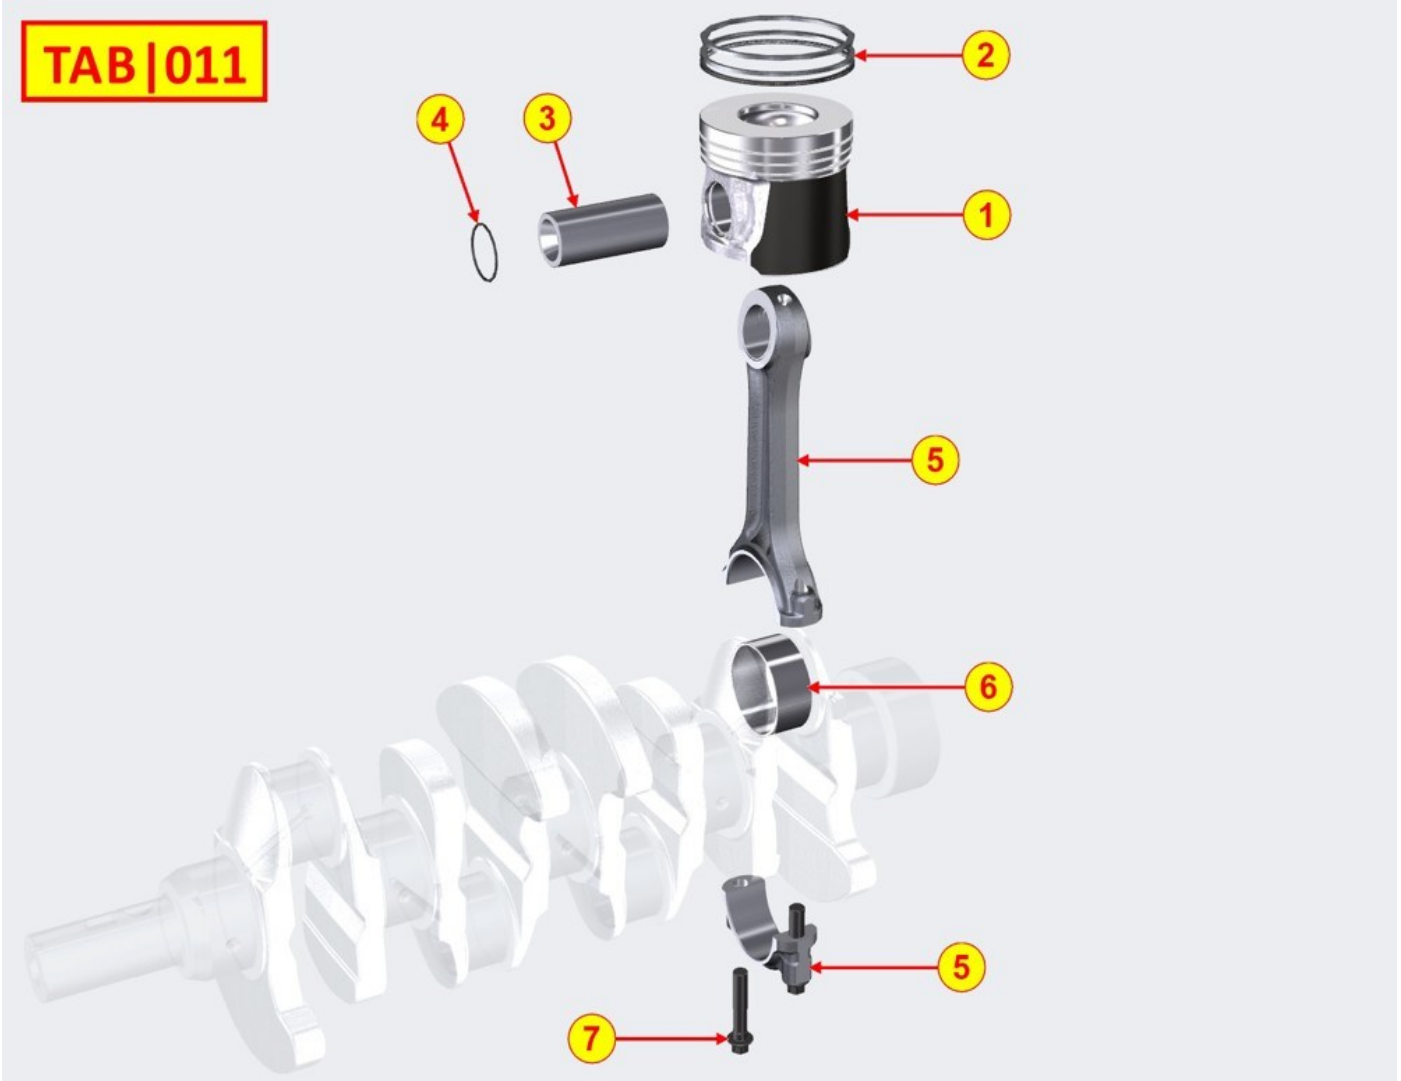

PISTON / CONNECTING ROD - Group: 8011700120

TAB|011

PISTON / CONNECTING ROD - Group: 8011700120

Pos	Kit	Included in	Part #	Description	QTY	Tech info
1	A		ED0065026310-S	Piston ass.y	4	
2		(A)	ED0082112870-S	Rings kit	4	
3		(A)	ED0084801220-S	Piston pin	4	
4		(A)	ED0011750970-S	Ring	8	
5	B		ED0015263490-S	Connecting rod	4