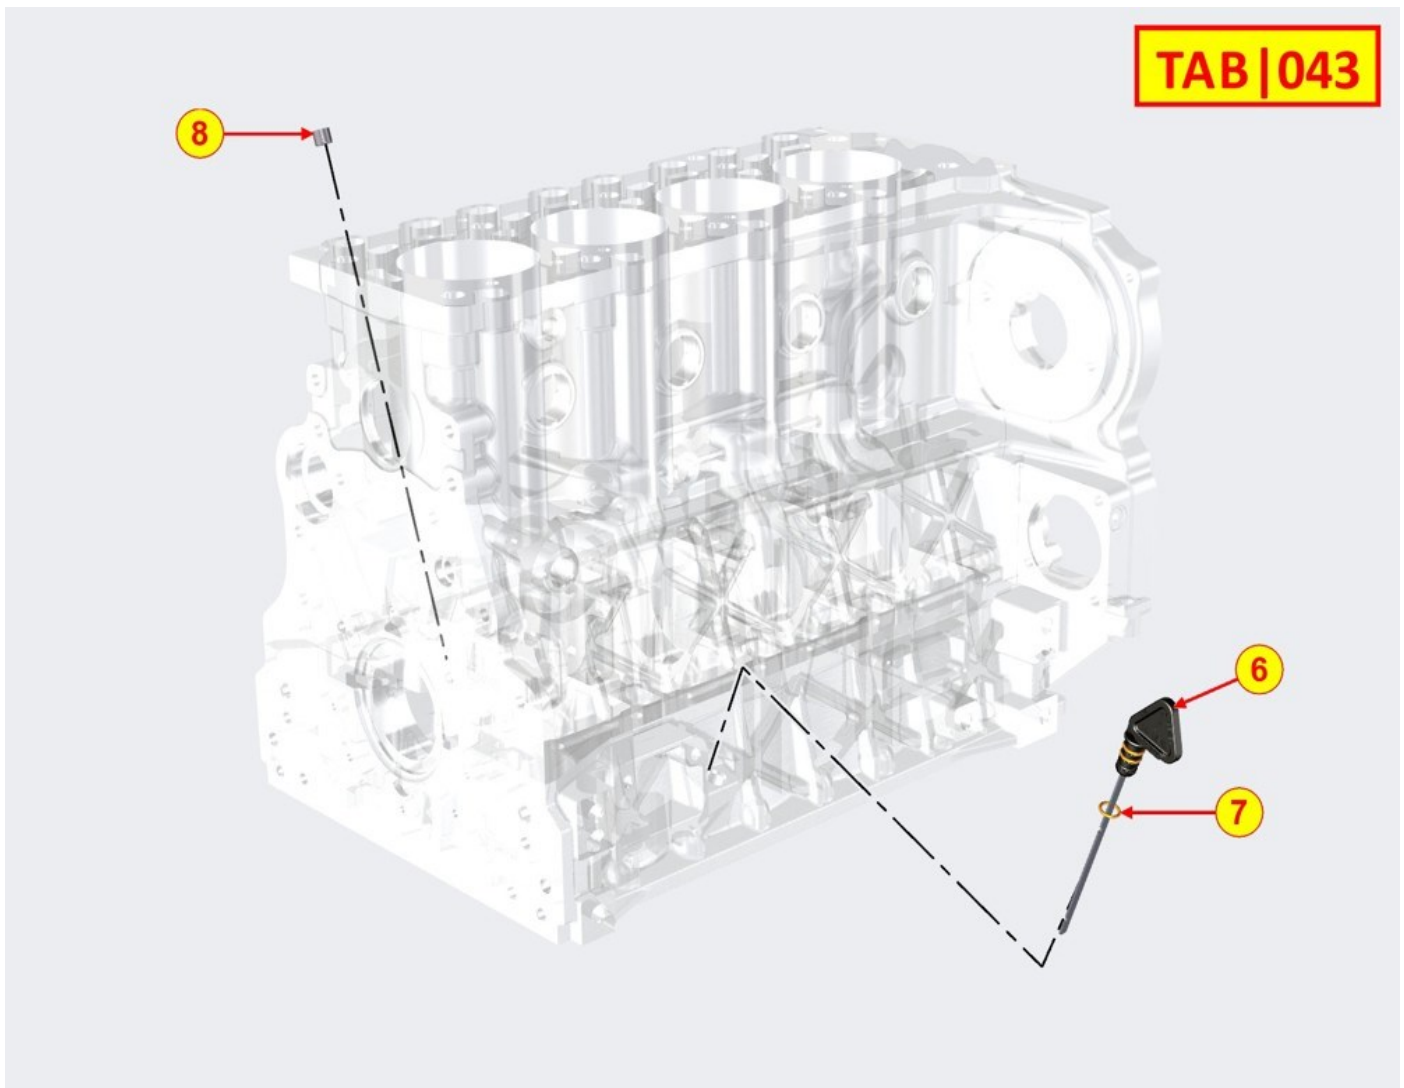

OIL DIPSTICK - Group: 8043700160

OIL DIPSTICK - Group: 8043700160

Pos	Kit	Included in	Part #	Description	QTY	Tech info
6	A		ED0014006130-S	Dipstick	1	
7		(A)	ED0012003250-S	O-ring	3	
8			ED0090802850-S	Cap	1