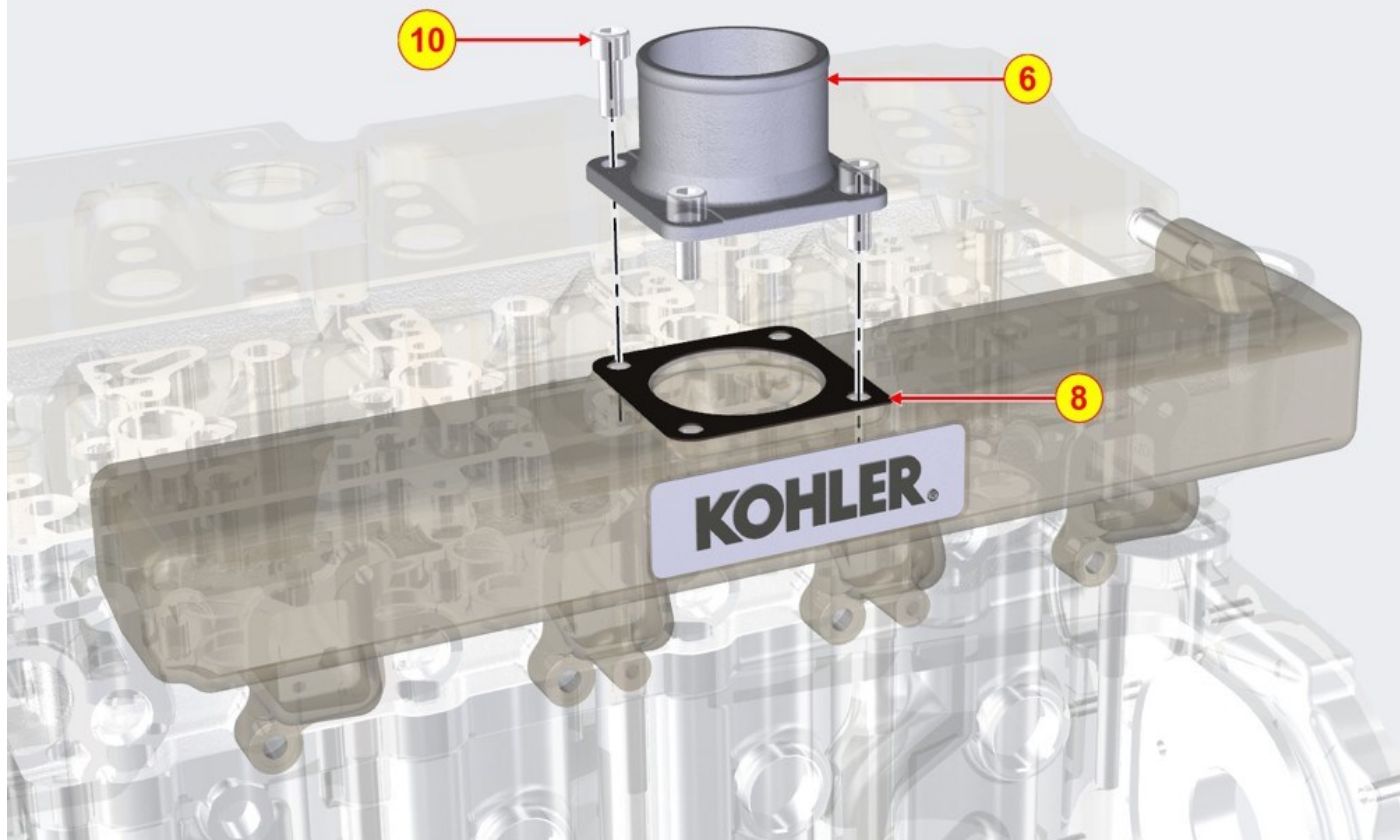

AIR INLET ACCESORIES - Group: 8082700100

TAB | 082

AIR INLET ACCESORIES - Group: 8082700100

Pos	Kit	Included in	Part #	Description	QTY	Tech info
6			ED0038661490-S	Flange	1	
8			ED0048200150-S	Gasket	1