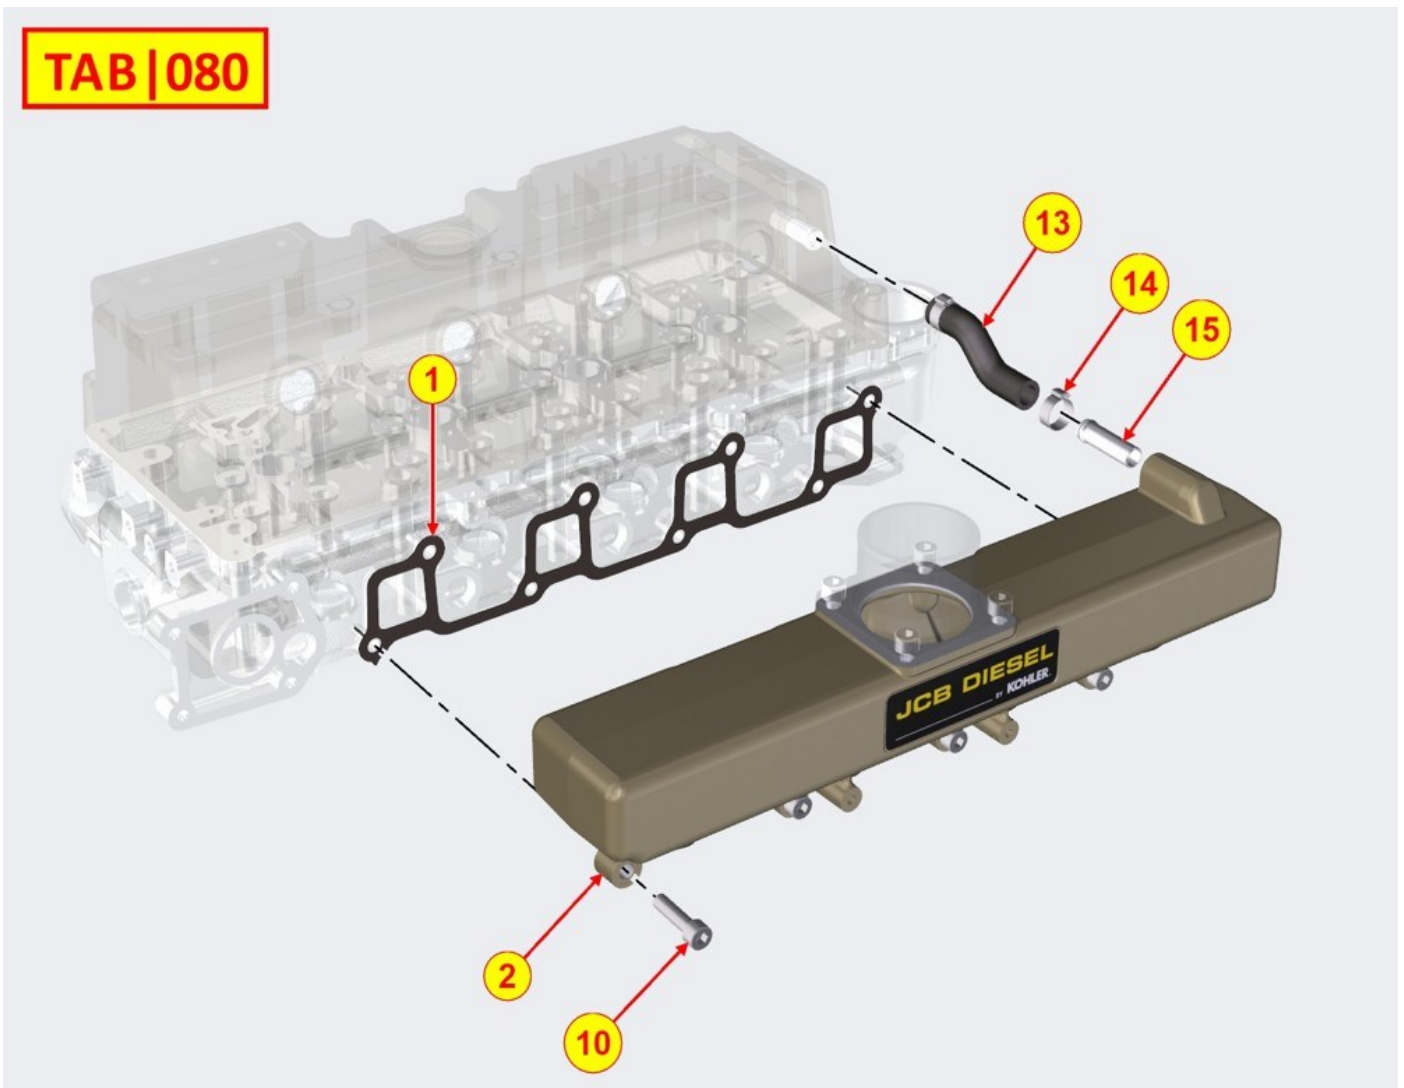

AIR INLET MANIFOLD / AIR FILTER - Group: 8080700220

TAB | 080

AIR INLET MANIFOLD / AIR FILTER - Group: 8080700220

Pos	Kit	Included in	Part #	Description	QTY	Tech info
1			ED0048200870-S	Gasket	1	
2	A		ED0024866070-S	manifold	1	
10			ED0097320640-S	Screw	8	
13			ED0095801200-S	Pipe	1	
14			ED0036301740-S	Clamp	2	