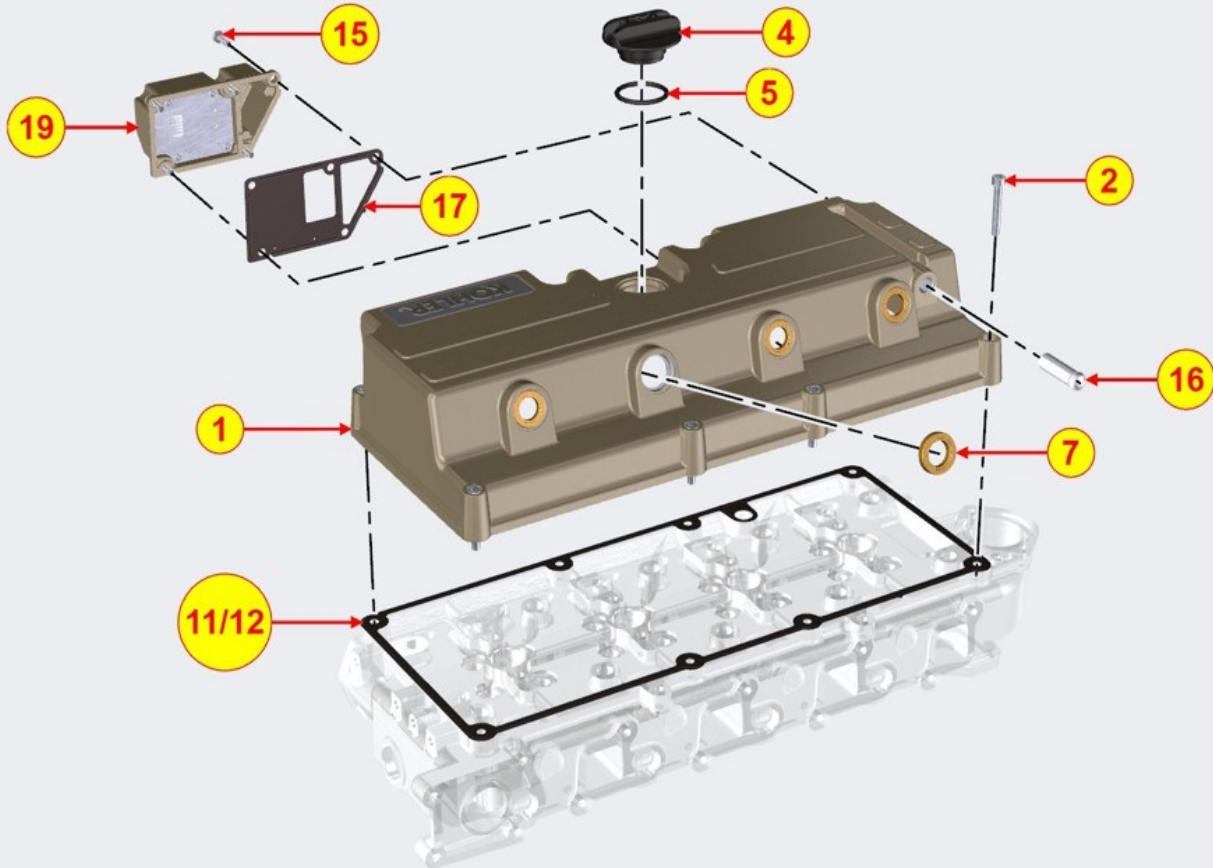

HEAD COVER - Group: 8022700480

TAB|022

HEAD COVER - Group: 8022700480

Pos	Kit	Included in	Part #	Description	QTY	Tech info
1	A		ED0021259310-S	Rocker arm cover	1	⚠
2			ED0097320160-S	Screw	8	
4	(A)		ED0090321350-S	Filler cap	1	
5	(A) (C) (D)		ED0012000150-S	O-ring	1	
7	(A) (B) (D)		ED0012135720-S	Seal ring	4