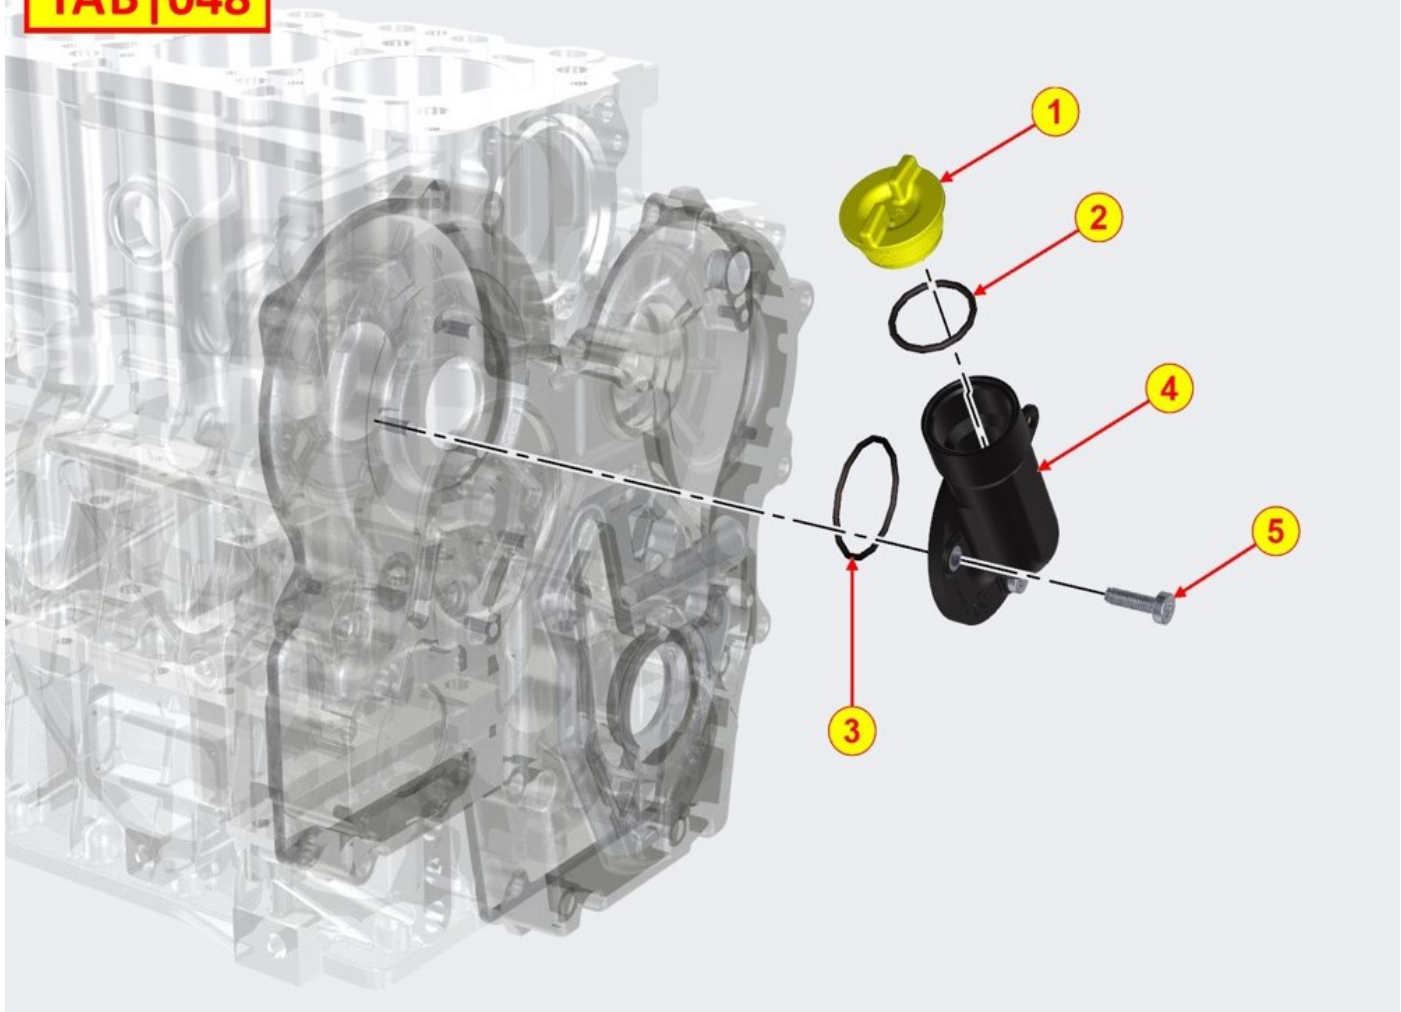

OIL FILLING KIT - Group: 8048700030

TAB | 048

OIL FILLING KIT - Group: 8048700030

Pos	Kit	Included in	Part #	Description	QTY	Tech info
1			ED0090321290-S	Filler cap	1	
2			ED0012000820-S	O-ring	1	
3			ED0012010980-S	O-ring	1	
4			ED0015700770-S	Union screw	1	
5			ED0097610460-S	Screw	3