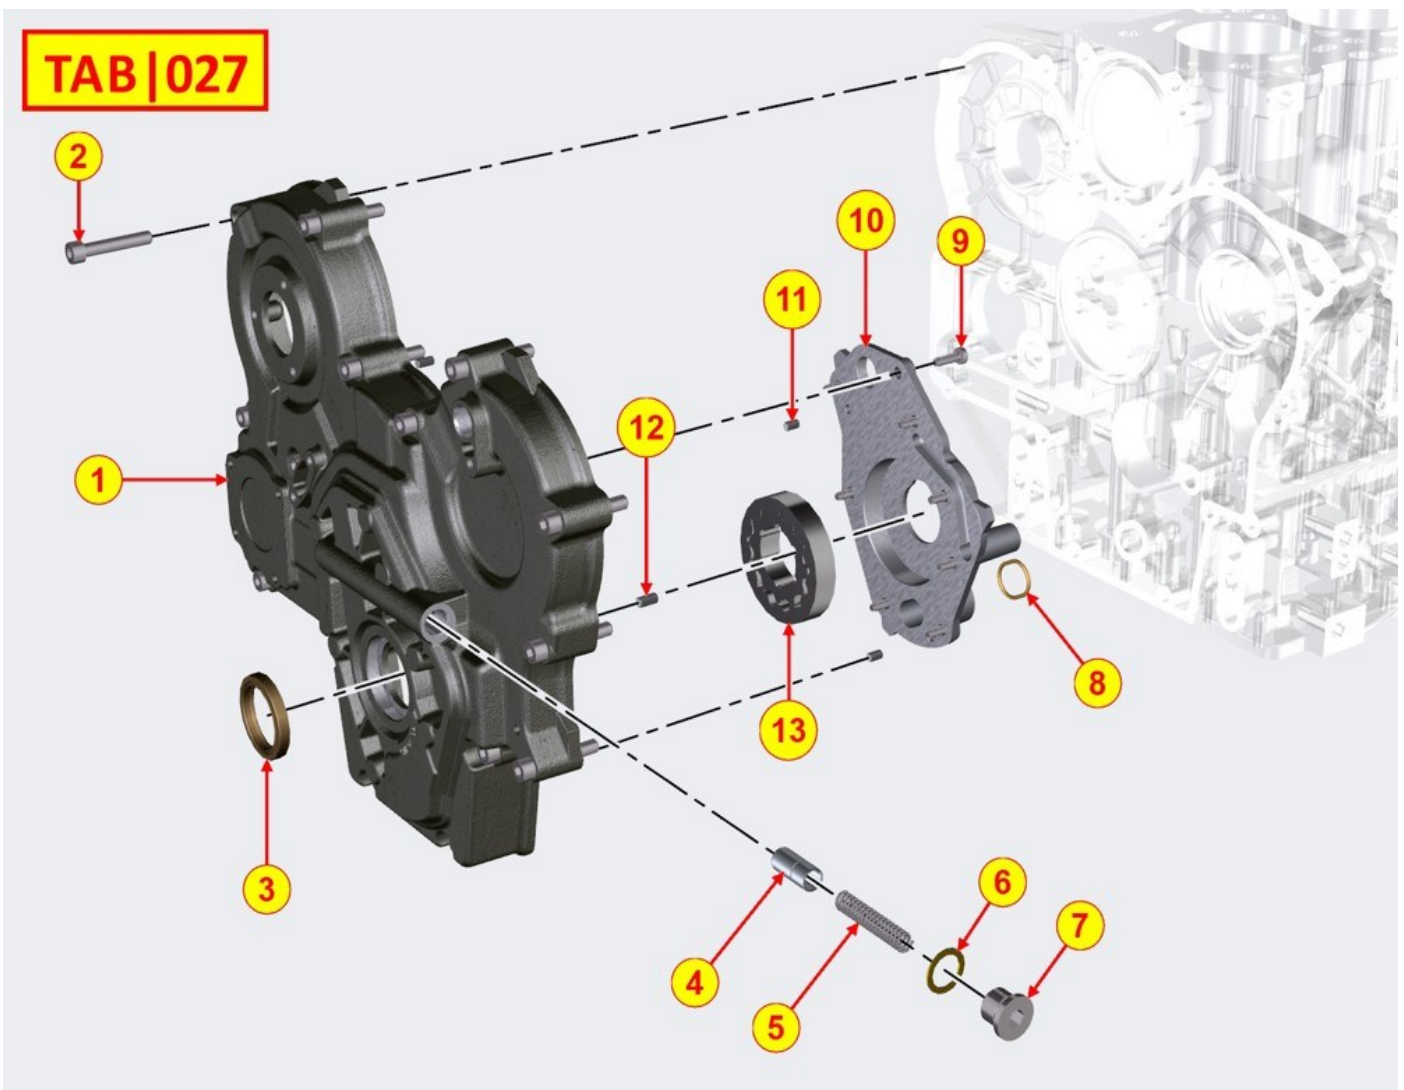

ENGINE MOUNTS - Group: 8025700010

TAB | 025

ENGINE MOUNTS - Group: 8025700010

Pos	Kit	Included in	Part #	Description	QTY	Tech info
9			ED0017900240-S	Screw	8	

TIMING SYSTEM COVER - Group: 8027700220

TAB | 027