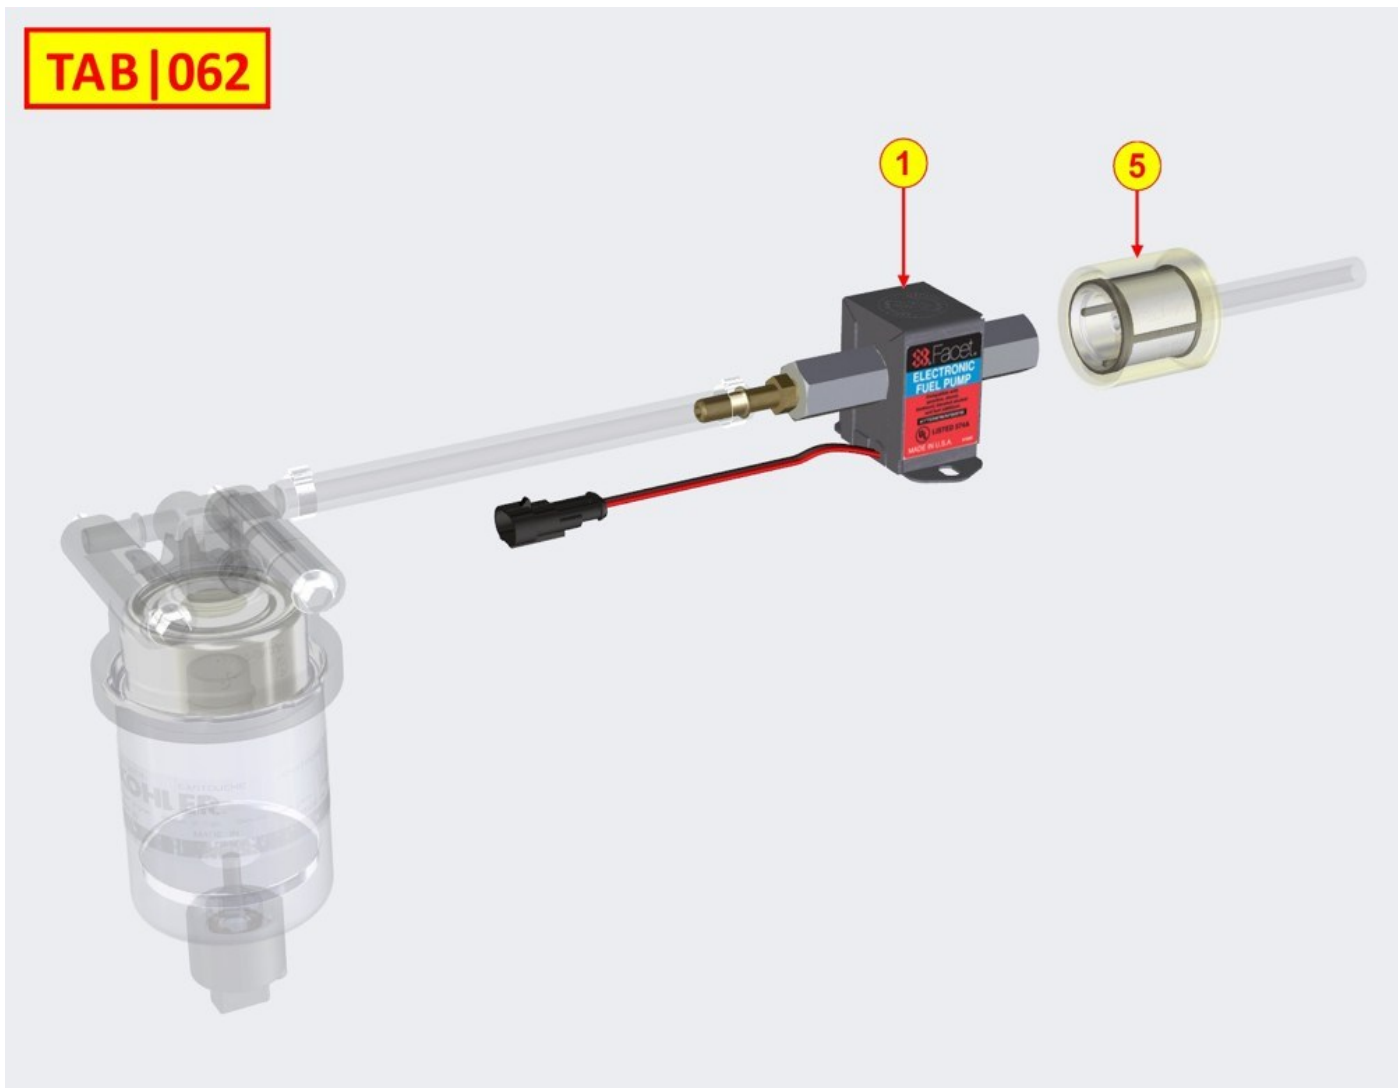

FUEL FEED PUMP - Group: 8062700230

TAB | 062

FUEL FEED PUMP - Group: 8062700230

Pos	Kit	Included in	Part #	Description	QTY	Tech info
1	A		ED0065850080-S	Lift pump	1	
5		(A)	ED0037300050-S	Fuel Pre-filter	1