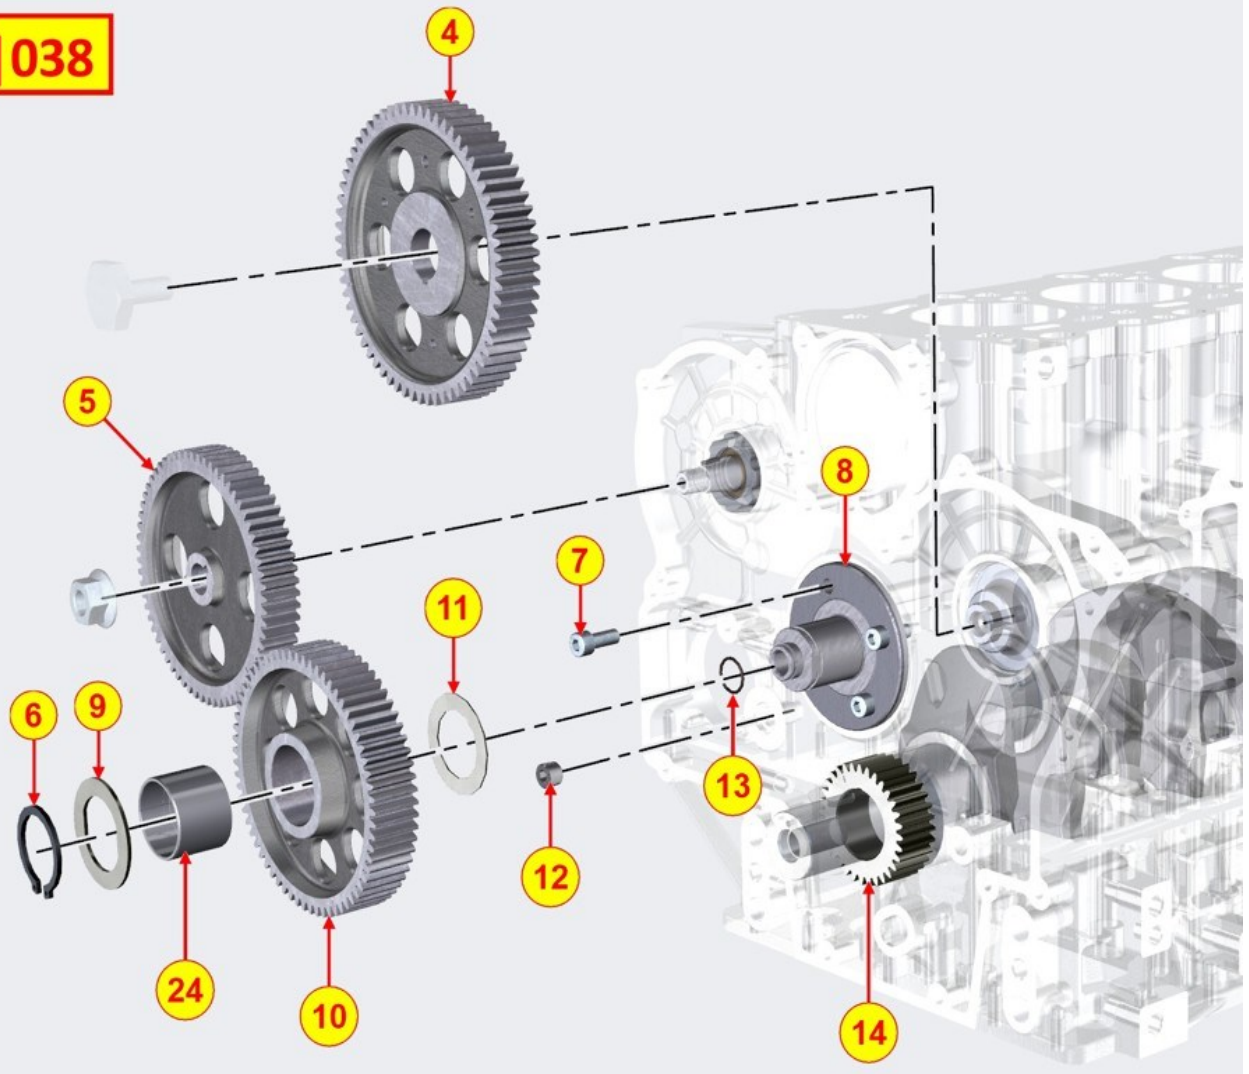

TIMING SYSTEM - Group: 8038700350

TAB | 038

TIMING SYSTEM - Group: 8038700350

Pos	Kit	Included in	Part #	Description	QTY	Tech info
4			ED0049363410-S	Gear	1	
5			ED0049363430-S	Gear	1	
6			ED0012410700-S	Snap ring	1	⚠
7			ED0097320740-S	Screw	4	
8			ED0061301250-S	Gear shaft	1	⚠