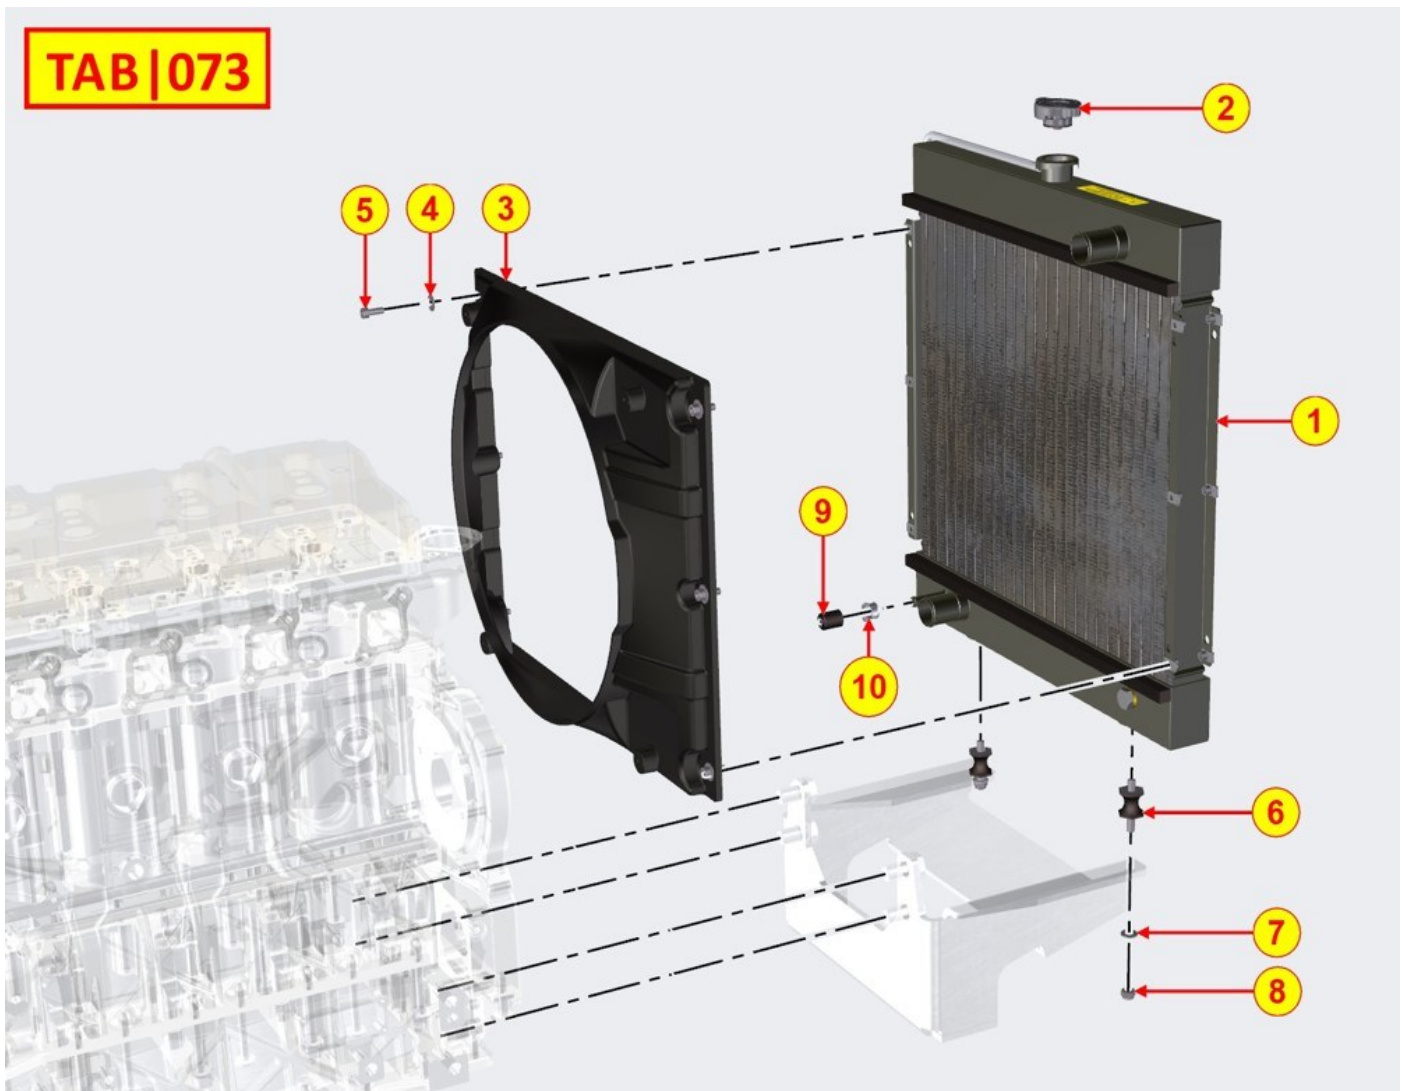

COOLANT RADIATOR - Group: 8073700100

TAB|073

COOLANT RADIATOR - Group: 8073700100

Pos	Kit	Included in	Part #	Description	QTY	Tech info
1	A		ED0073502910-S	Cooler	1	
2		(A)	ED0090002390-S	Cap	1	
3			ED0025697560-S	Shroud	1	
4			ED0076250700-S	Washer	6	
5			ED0097300100-S	Screw	6