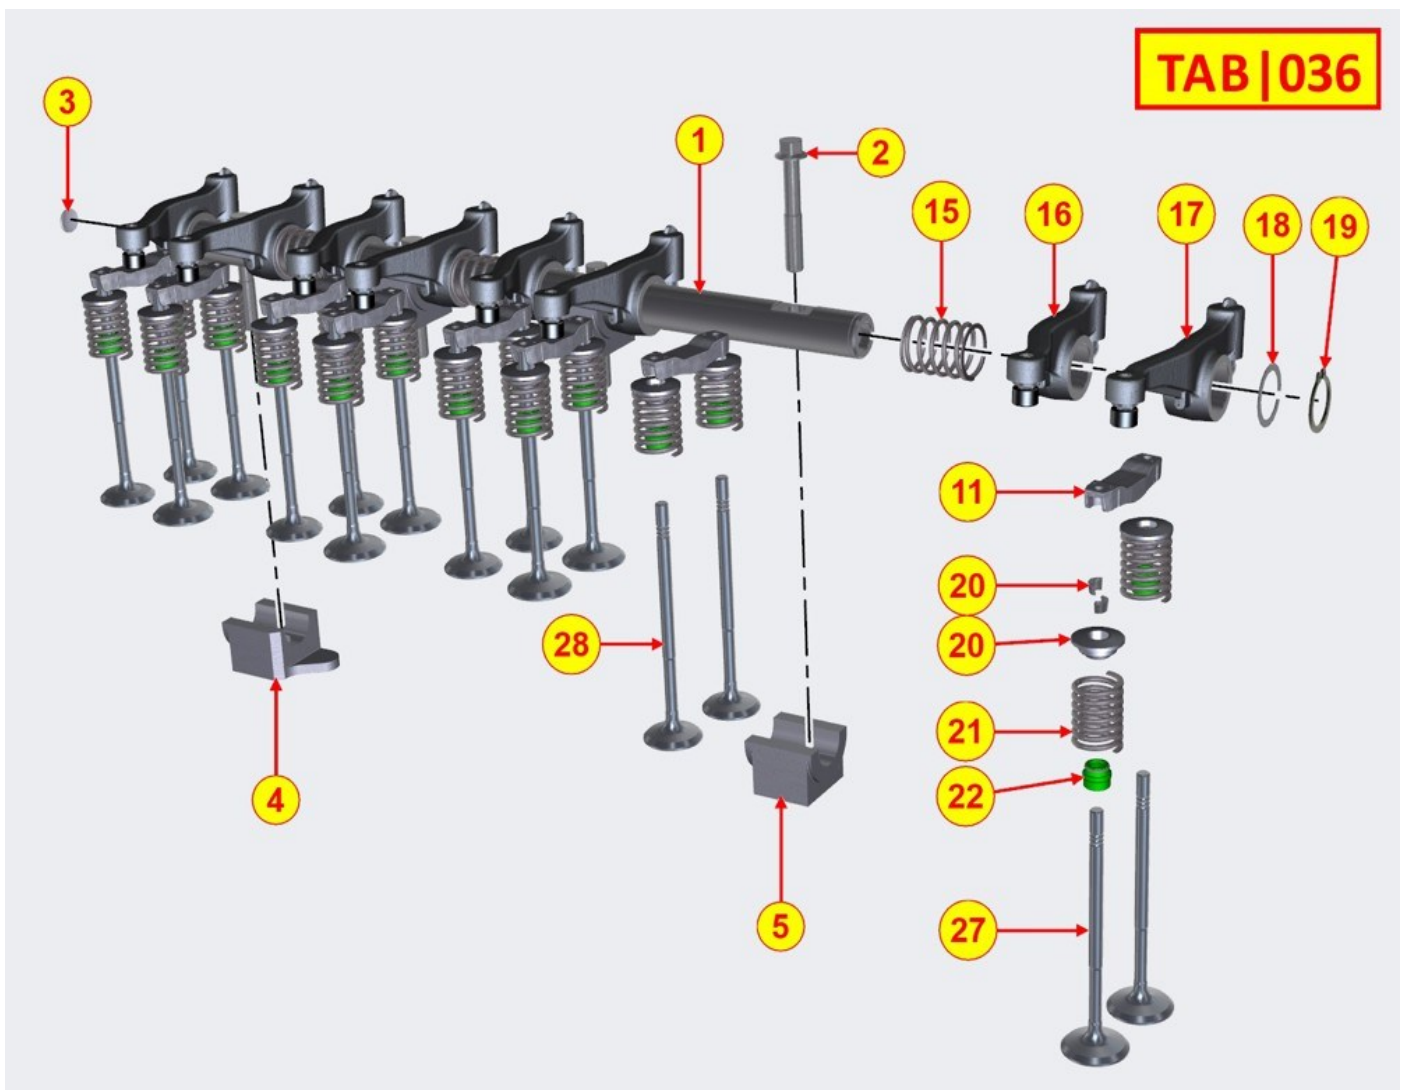

37	(C)	ED0046701750-S	Gasket	5
38		ED0012002860-S	O-ring	3/4
40	(B)	ED0065318550-S	Nozzle	3/4

CAMSHAFT - Group: 8035700250

TAB | 035

CAMSHAFT - Group: 8035700250

Pos	Kit	Included in	Part #	Description	QTY	Tech info
1			ED0014100010-S	Pushrod	8	
2			ED0072151870-S	Tappet	8	
3			ED0010100390-S	Camshaft	1	
4			ED0022000020-S	Key	1	
5			ED0012400570-S	Snap ring	1	

6

ED0017801040-S

Screw

1

ROCKER ARMS / VALVES - Group: 8036700310

ROCKER ARMS / VALVES - Group: 8036700310

Pos	Kit	Included in	Part #	Description	QTY	Tech info
1	A		ED0060452420-S	Rocker arm shaft	1	
2			ED0017702250-S	Screw	4	
11			ED0021831240-S	U-bolt	8	⚠
15		(A)	ED0056150200-S	Spring	3	
16		(A)	ED0015413680-S	rocker arm	4	⚠