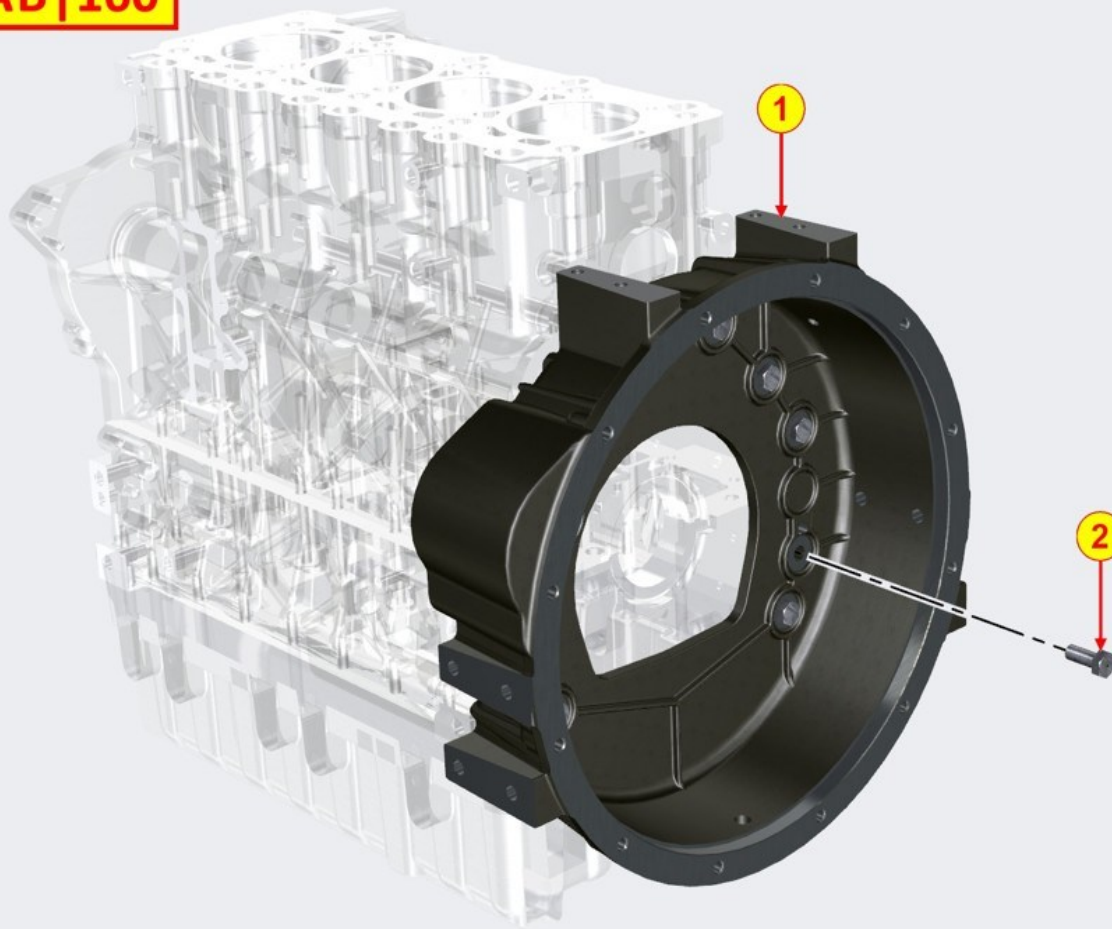

TAB | 160

ENGINE FLANGE / BACKPLATE - Group: 8160700090

Pos	Kit	Included in	Part #	Description	QTY	Tech info
1			ED0020324490-S	Flywheel housing	1	
2			ED0017800310-S	Screw	10	

FAN GUARD - Group: 8172700110