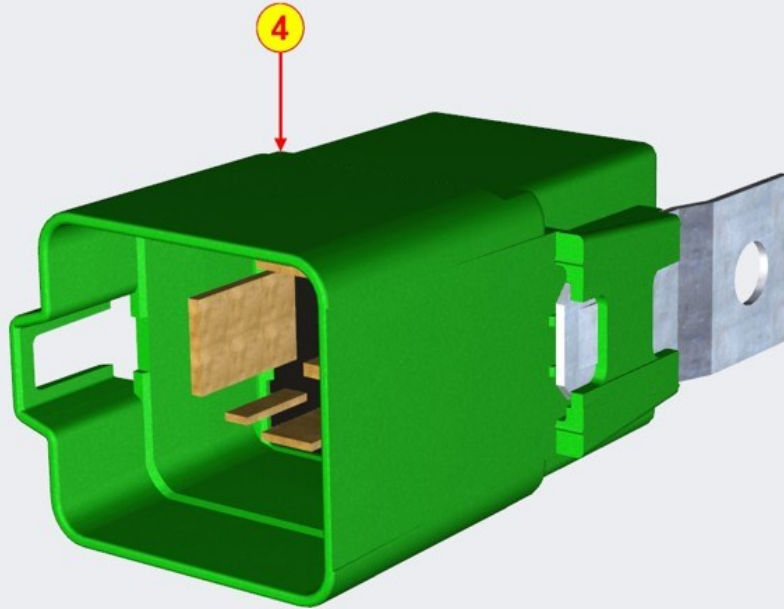

ECU - DCU - ELECTRONIC CONTROLS - Group: 8107701380

TAB | 107

ECU - DCU - ELECTRONIC CONTROLS - Group: 8107701380

Pos	Kit	Included in	Part #	Description	QTY	Tech info
4			ED0021938000-S	12V X AH+CSA Control Unit	1