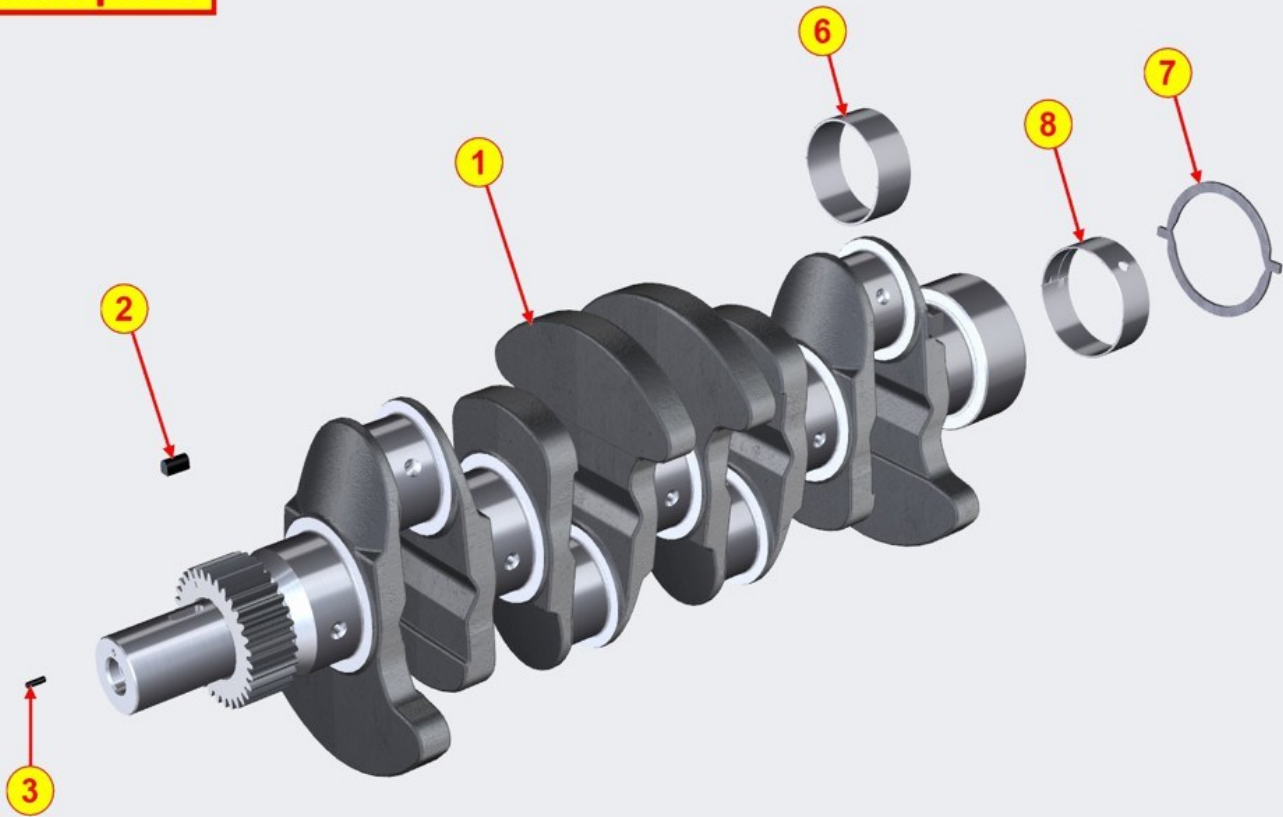

CRANKSHAFT - Group: 8010700060

TAB|010

CRANKSHAFT - Group: 8010700060

Pos	Kit	Included in	Part #	Description	QTY	Tech info
1	A		ED0010508860-S	Crankshaft	1	
2		(A)	ED0022801550-S	Key	1	
3		(A)	ED0084000480-S	Pin	1