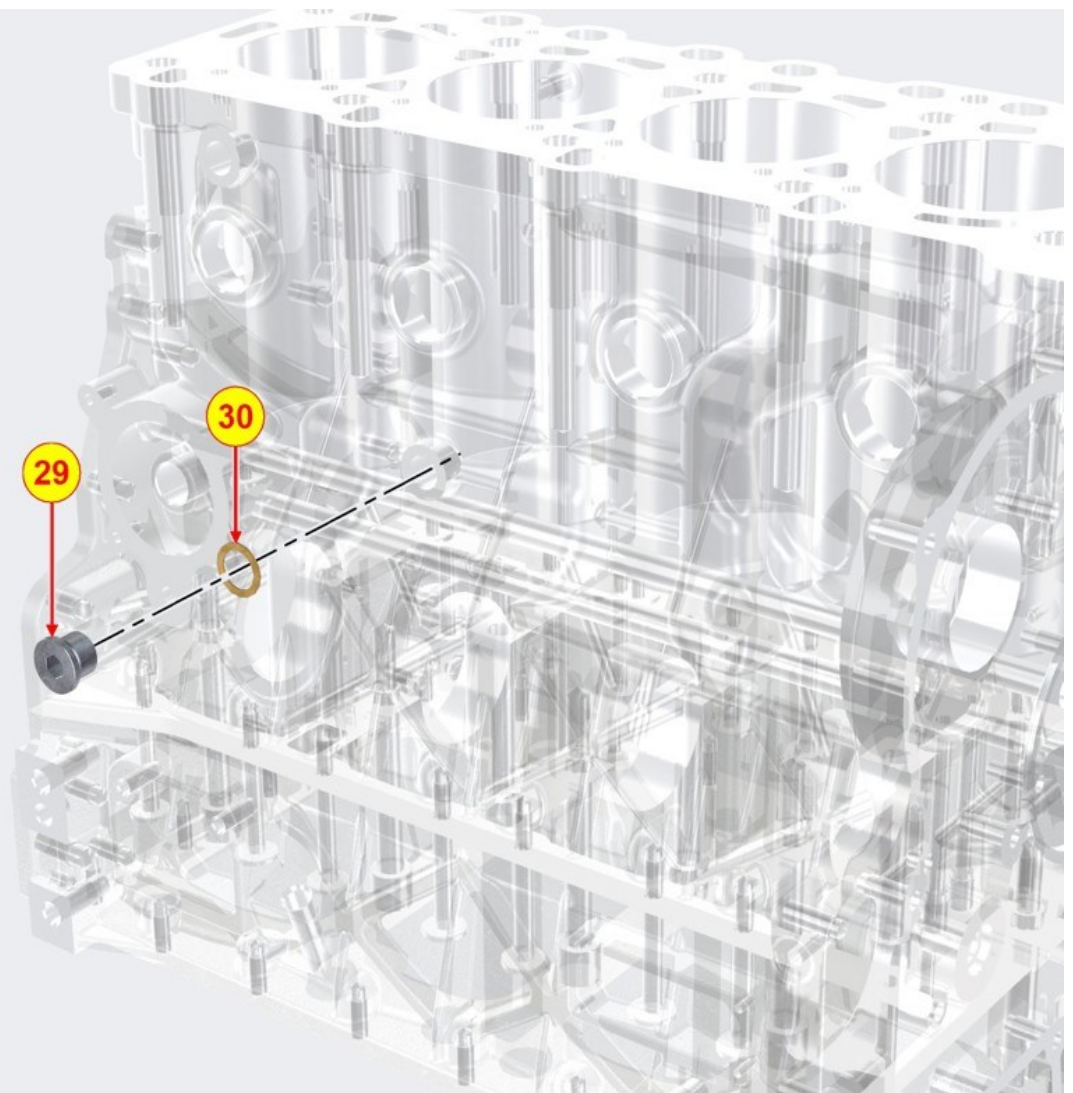

OIL COOLER - Group: 8047700020

TAB | 047

OIL COOLER - Group: 8047700020

Pos	Kit	Included in	Part #	Description	QTY	Tech info
29			ED0090400310-S	Cap	1	
30			ED0046700190-S	Gasket	1