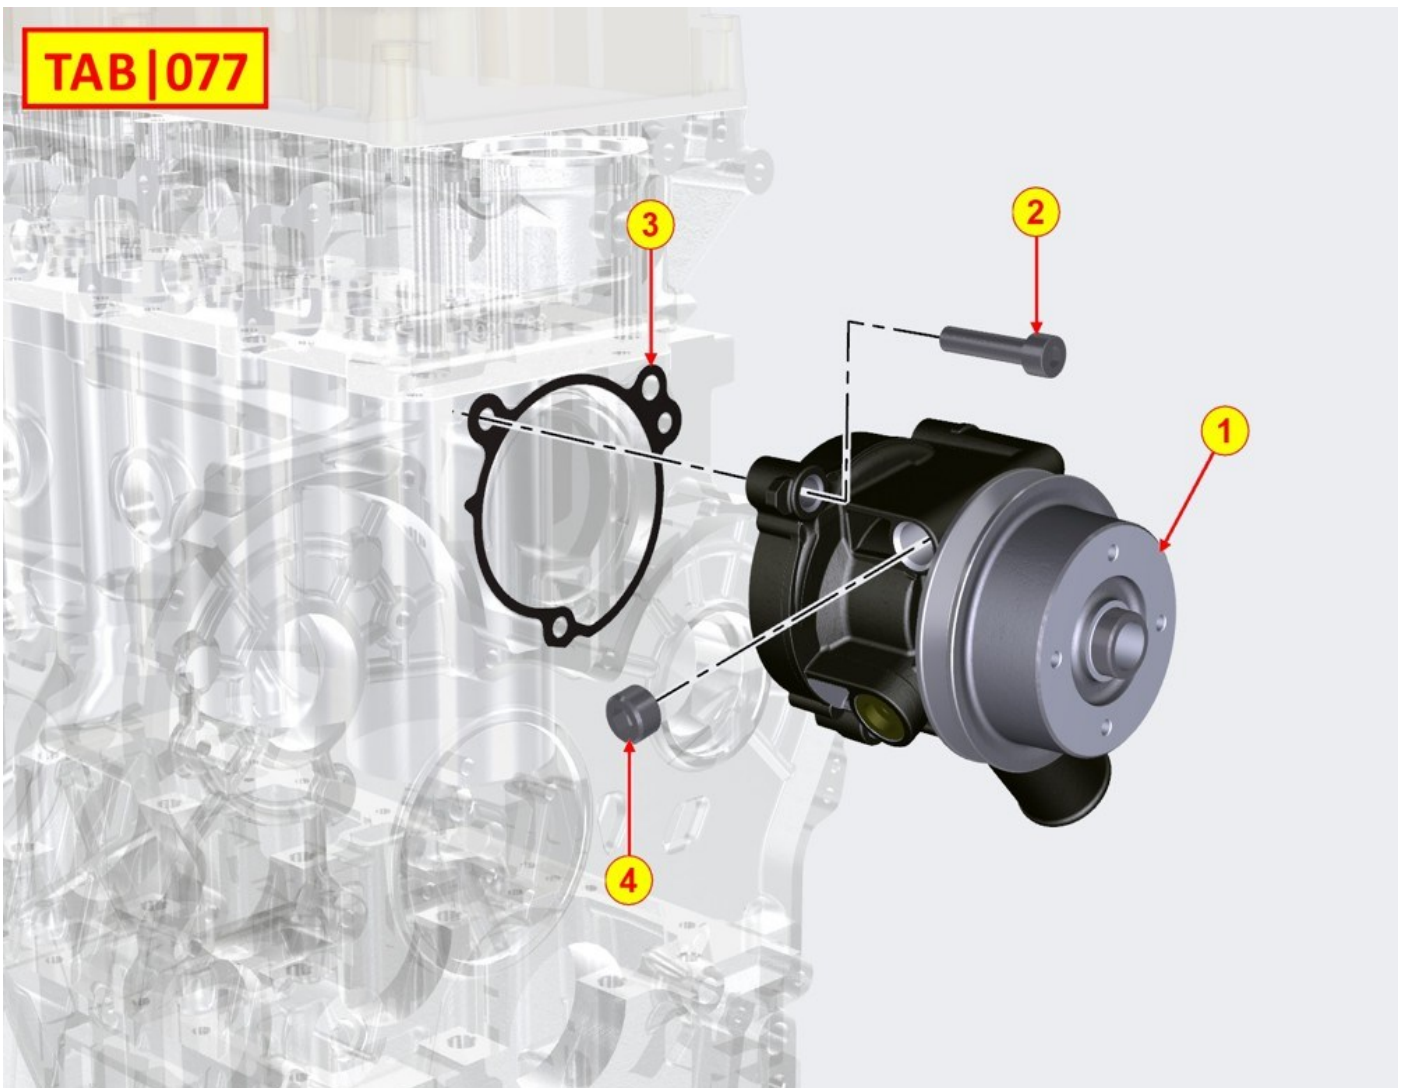

COOLANT PUMP - Group: 8077700230

COOLANT PUMP - Group: 8077700230

Pos	Kit	Included in	Part #	Description	QTY	Tech info
1	A		ED0065845310-S	Coolant pump	1	
2			ED0097320630-S	Screw	3	
3		(A)	ED0045802460-S	Gasket	1	
4			ED0089650960-S	Cap	1