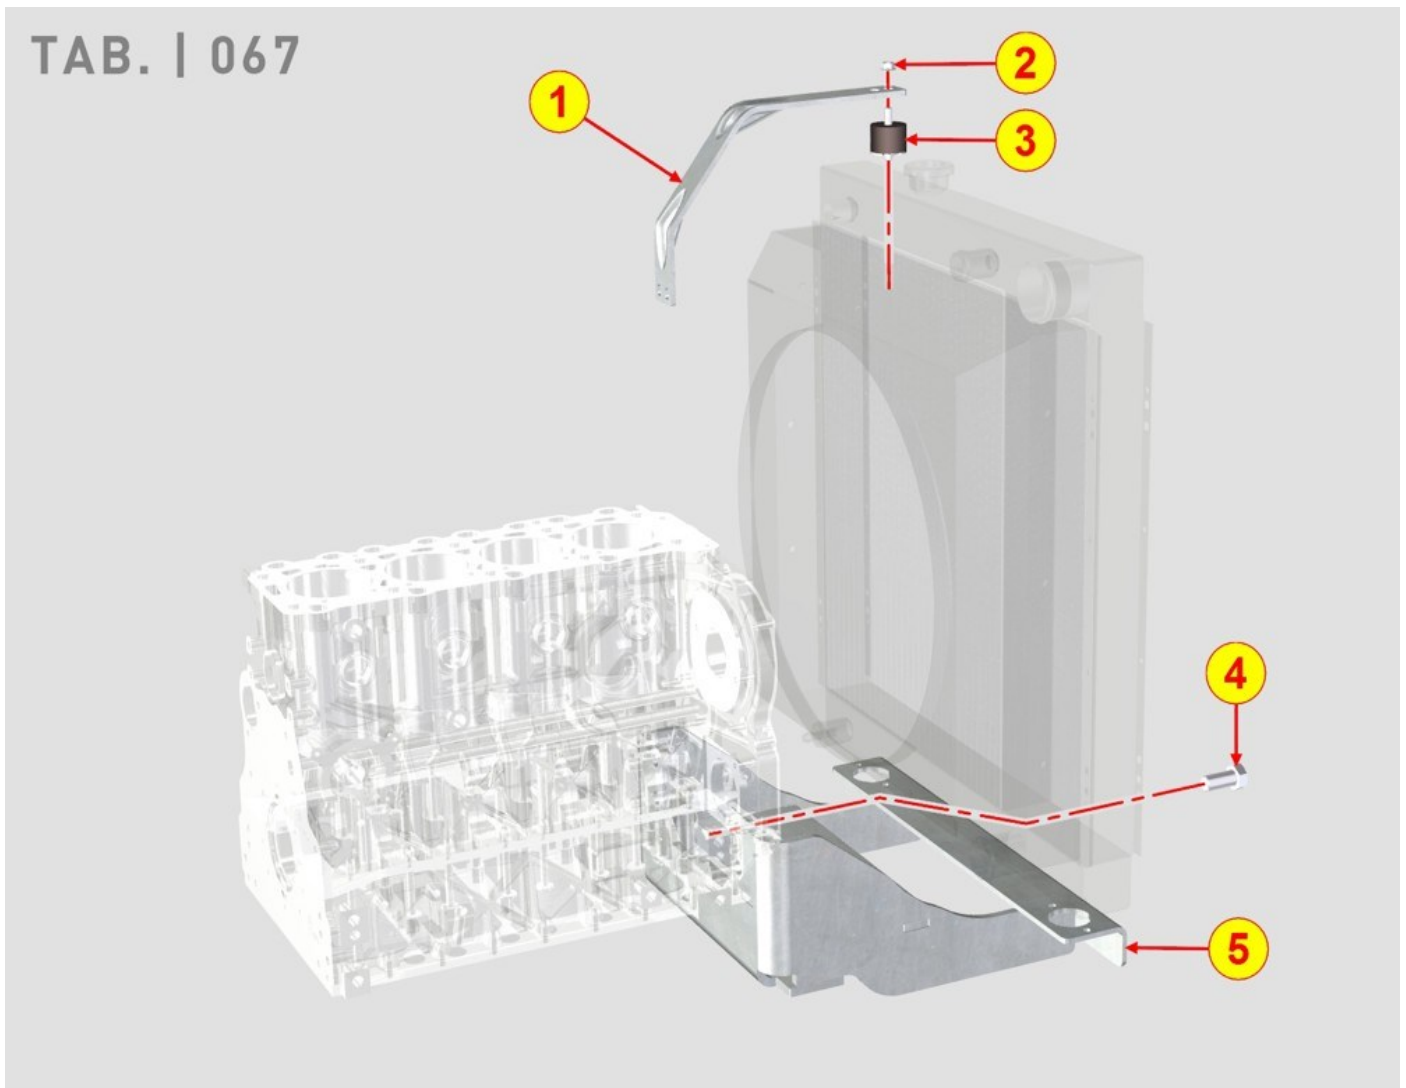

FIXING FOR COOLANT RADIATOR - Group: 8067700020

TAB. | 067

FIXING FOR COOLANT RADIATOR - Group: 8067700020

Pos	Kit	Included in	Part #	Description	QTY	Tech info
4			ED0018050340-S	Screw	4	
5			ED0088500730-S	Support	1