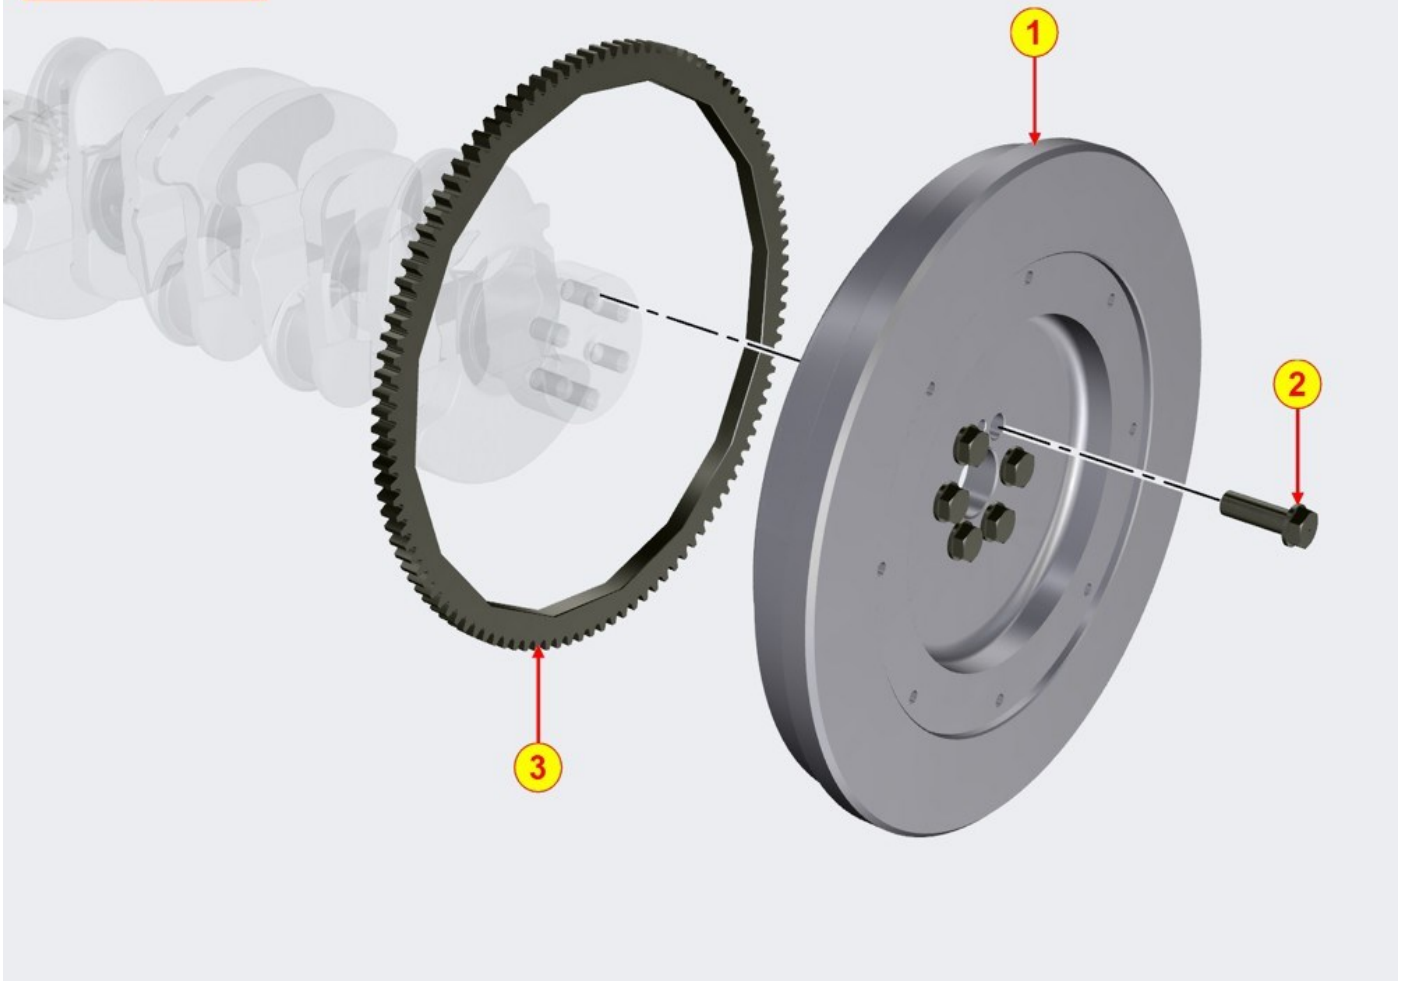

6		ED0016401550-S	Bearing	3/4
7	(B)	ED0017801810-S	Screw	6/8
8	(B)	ED0016300850-S	Conrod bushing	1

FLYWHEEL - Group: 8012700030

TAB|012

FLYWHEEL - Group: 8012700030

Pos	Kit	Included in	Part #	Description	QTY	Tech info
1	A		ED0098816860-S	Flywheel	1	
2			ED0018620890-S	Screw	6	
3		(A)	ED0028162450-S	Ring gear	1	