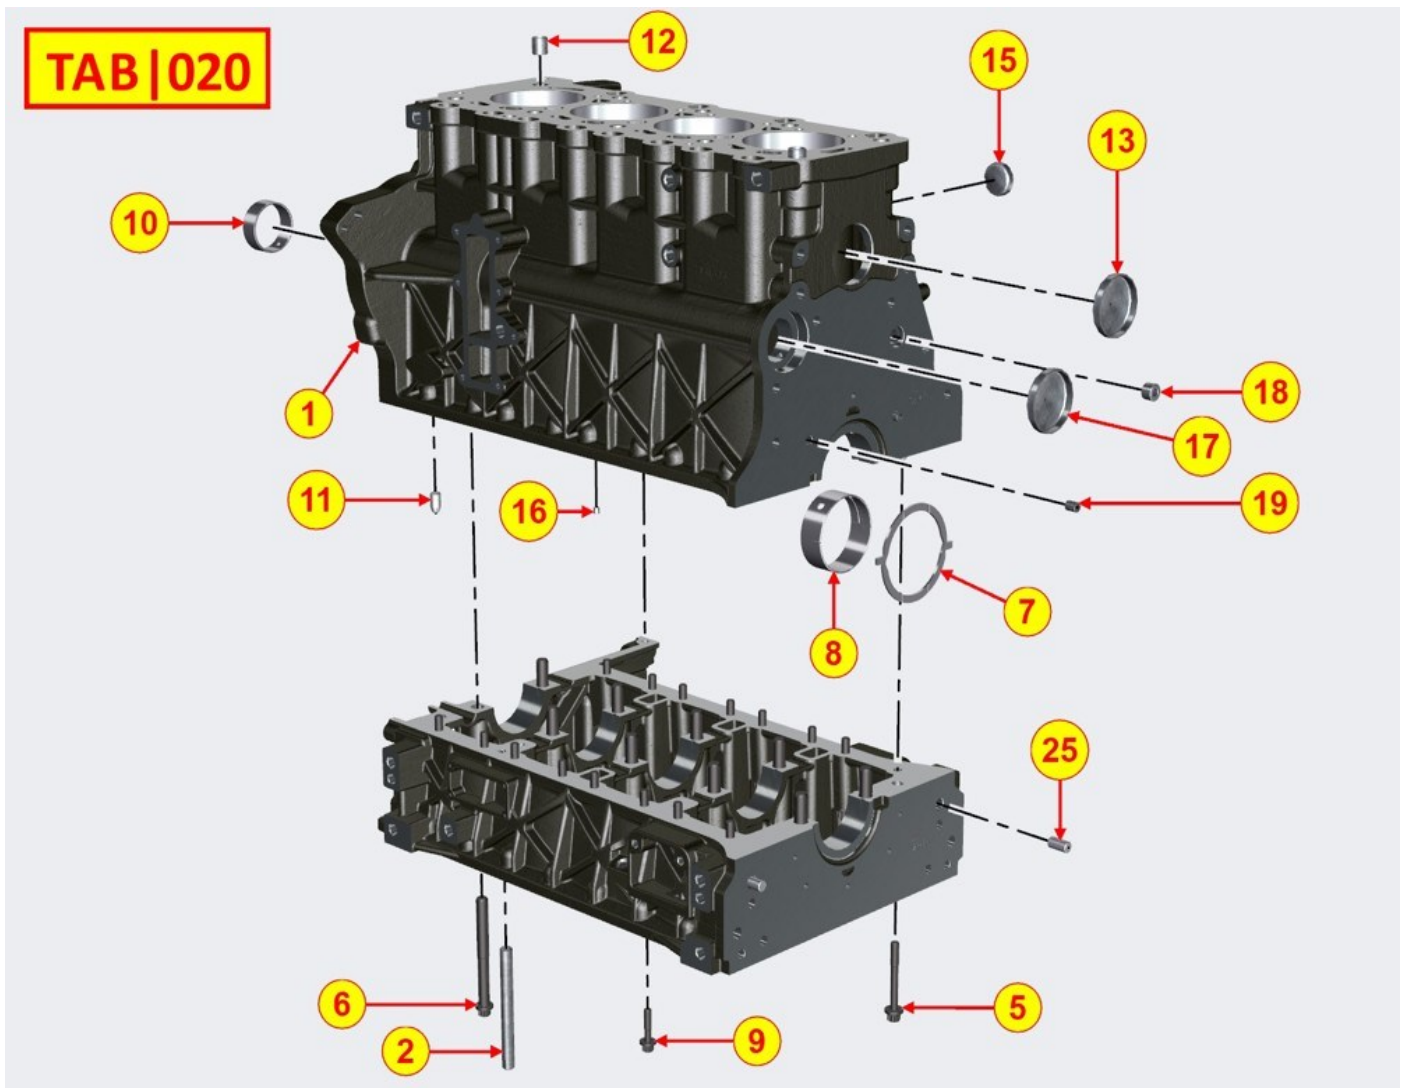

CRANKCASE - Group: 8020700560

CRANKCASE - Group: 8020700560

Pos	Kit	Included in	Part #	Description	QTY	Tech info
0			ED0082051330-S	Crankcase Gasket Set KDI 1903-2504	1	
1	A		ED0015116150-S	Crankcase	1	⚠
2			ED0095801170-S	Pipe	1	
5		(A)	ED0097660040-S	Screw	16	
6		(A)	ED0097660030-S	Screw	10/8