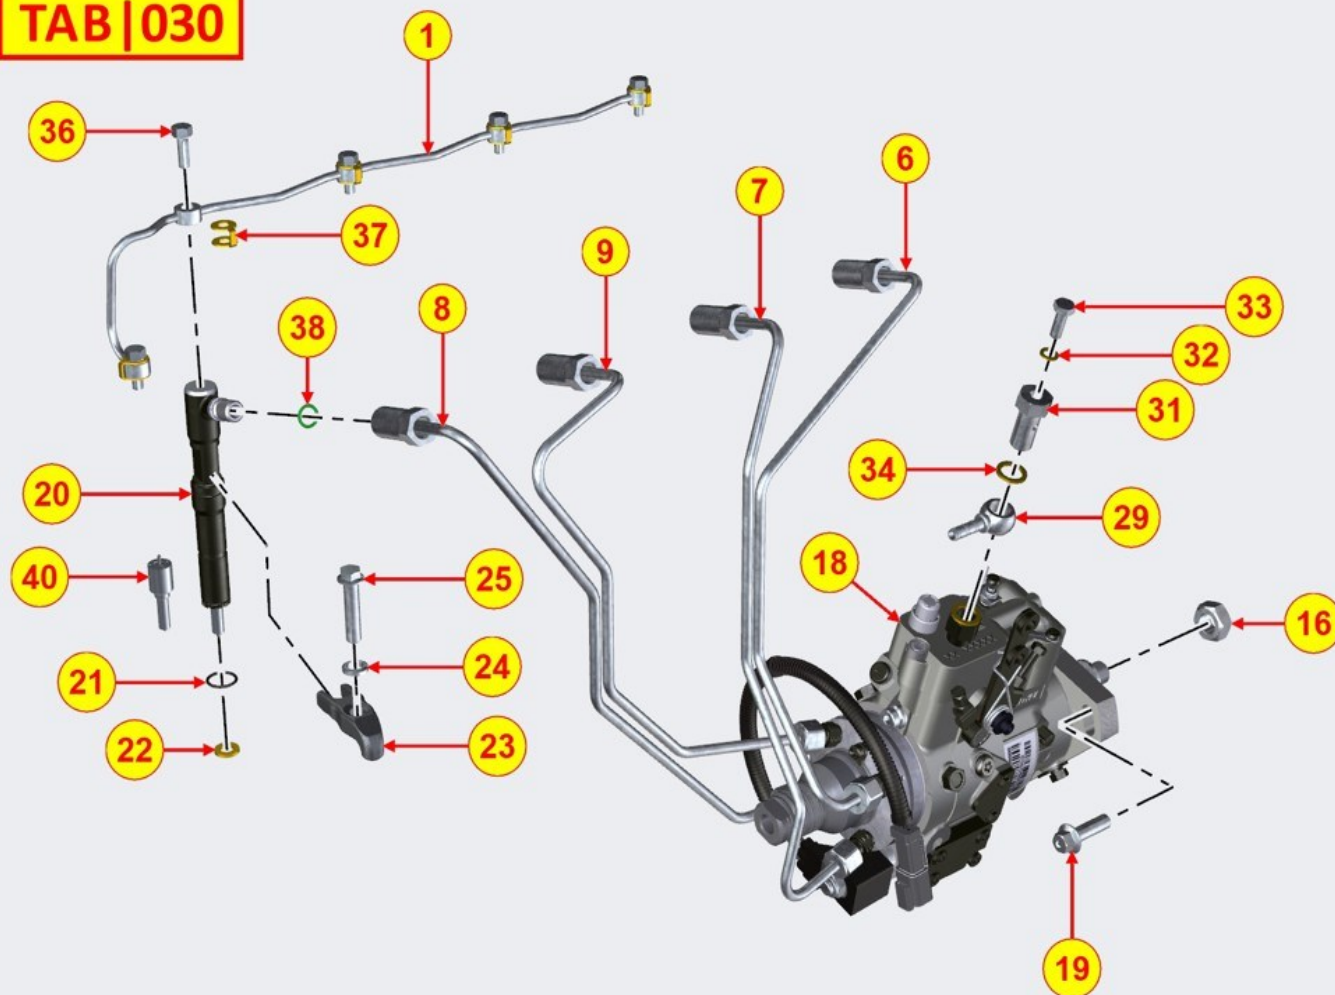

INJECTION SYSTEM - Group: 8030700590

TAB | 030

INJECTION SYSTEM - Group: 8030700590

Pos	Kit	Included in	Part #	Description	QTY	Tech info
1	C		ED0095712820-S	Fuel return hose	1	
6			ED0093766040-S	Fuel pipe	1	
7			ED0093763660-S	Fuel pipe	1	
8			ED0093763640-S	Fuel pipe	1	
9			ED0093763650-S	Fuel pipe	1