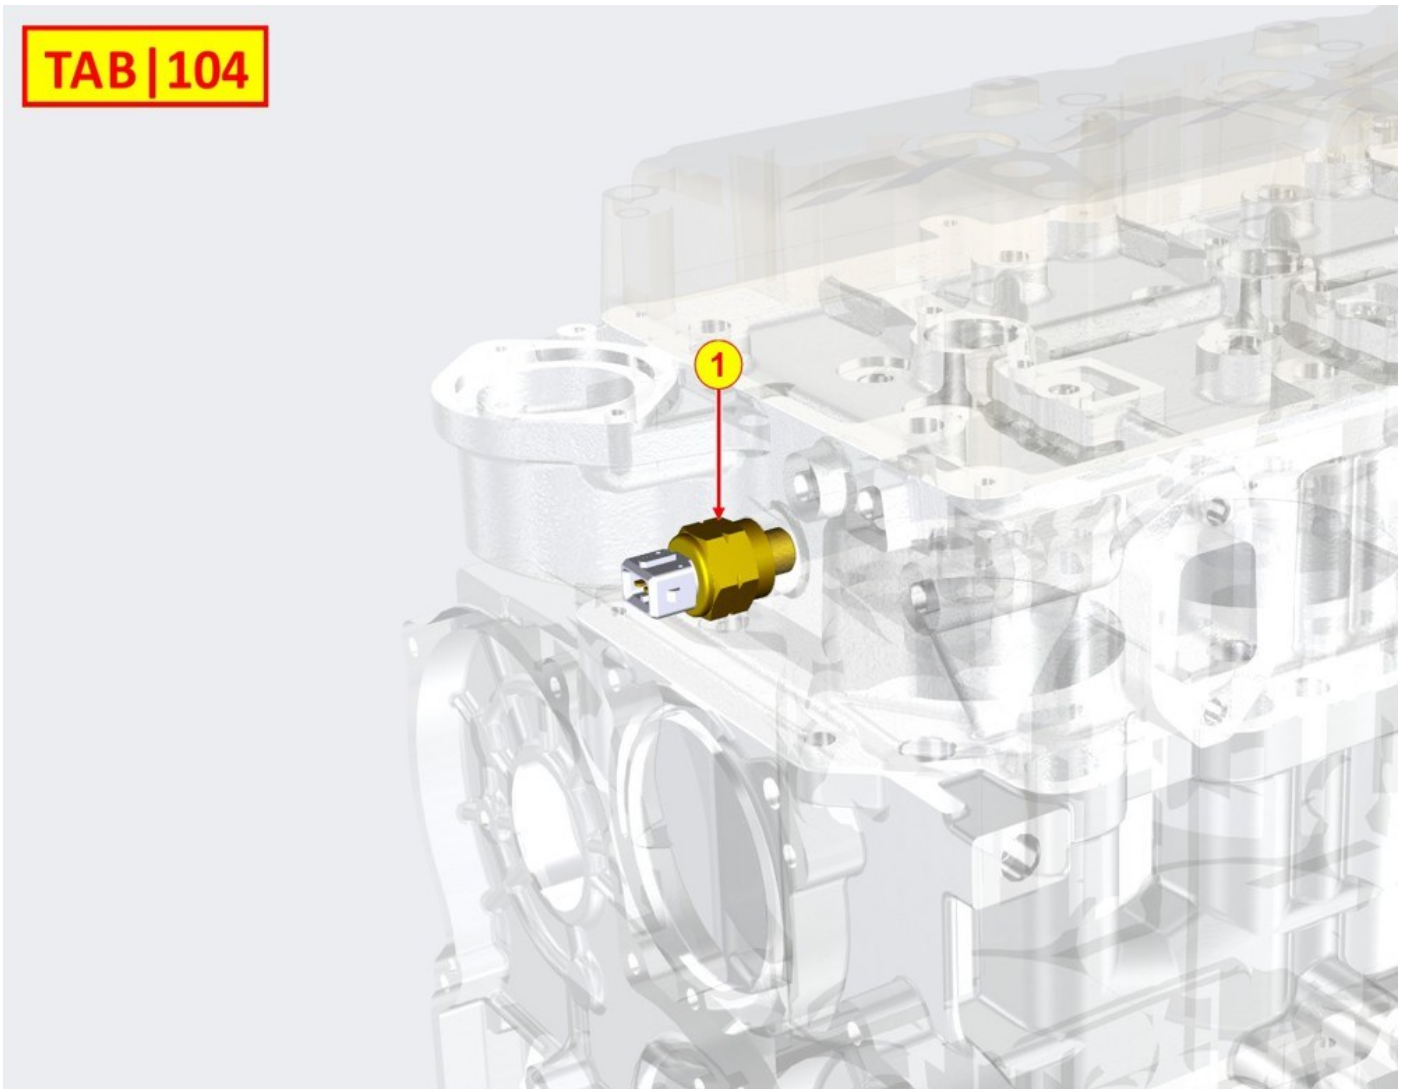

TEMPERATURE SENSORS - Group: 8104700040

TAB | 104

TEMPERATURE SENSORS - Group: 8104700040

Pos	Kit	Included in	Part #	Description	QTY	Tech info
1			ED0091950020-S	Sensor	1