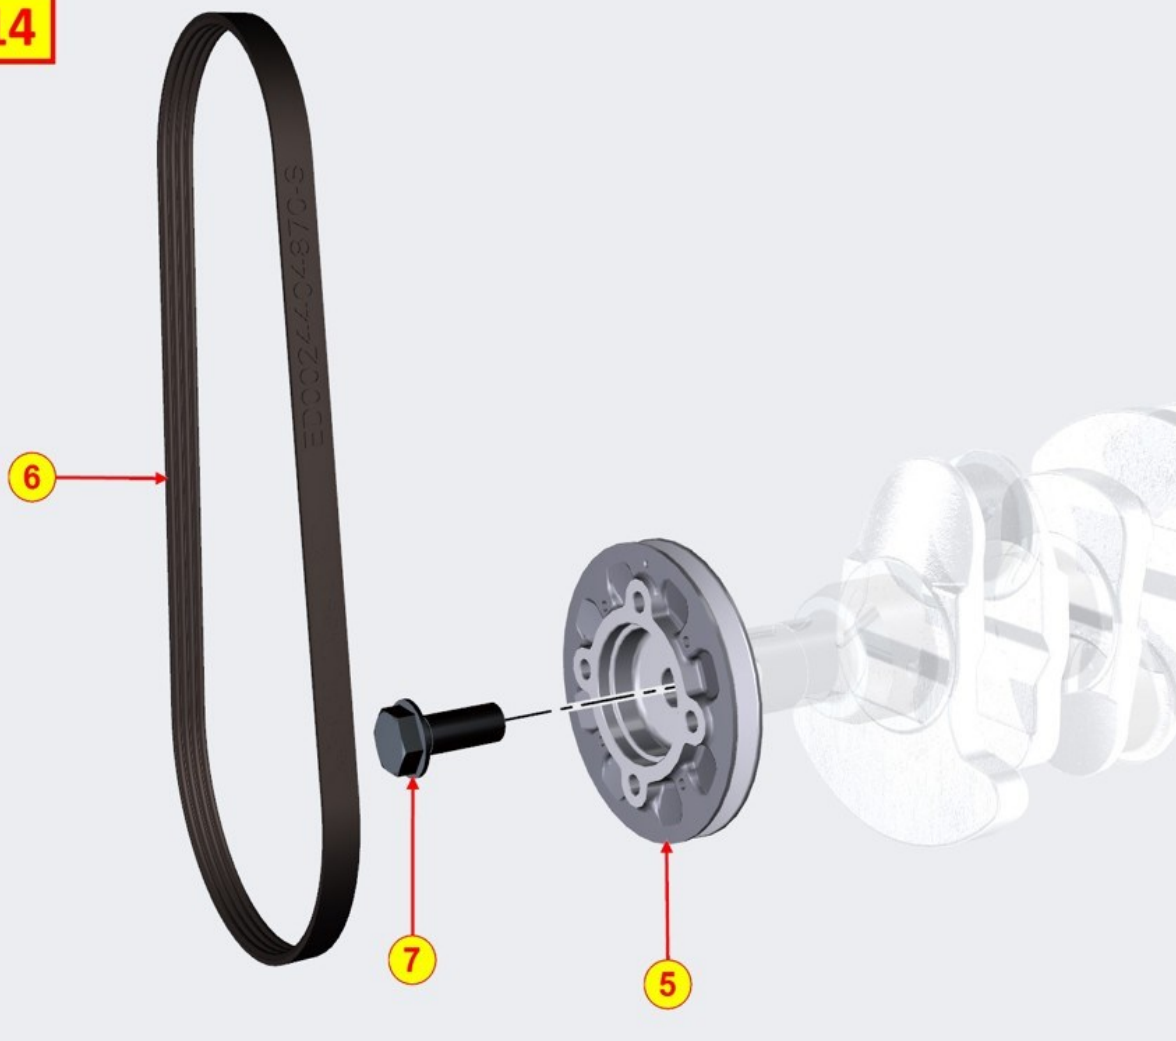

PULLEYS / BELT - Group: 8014700310

TAB|014

PULLEYS / BELT - Group: 8014700310

Pos	Kit	Included in	Part #	Description	QTY	Tech info
5			ED0069754260-S	Pulley	1	
6			ED0024401230-S	Belt	1	
7			ED0098653190-S	CRANKSHAFT BOLT	1