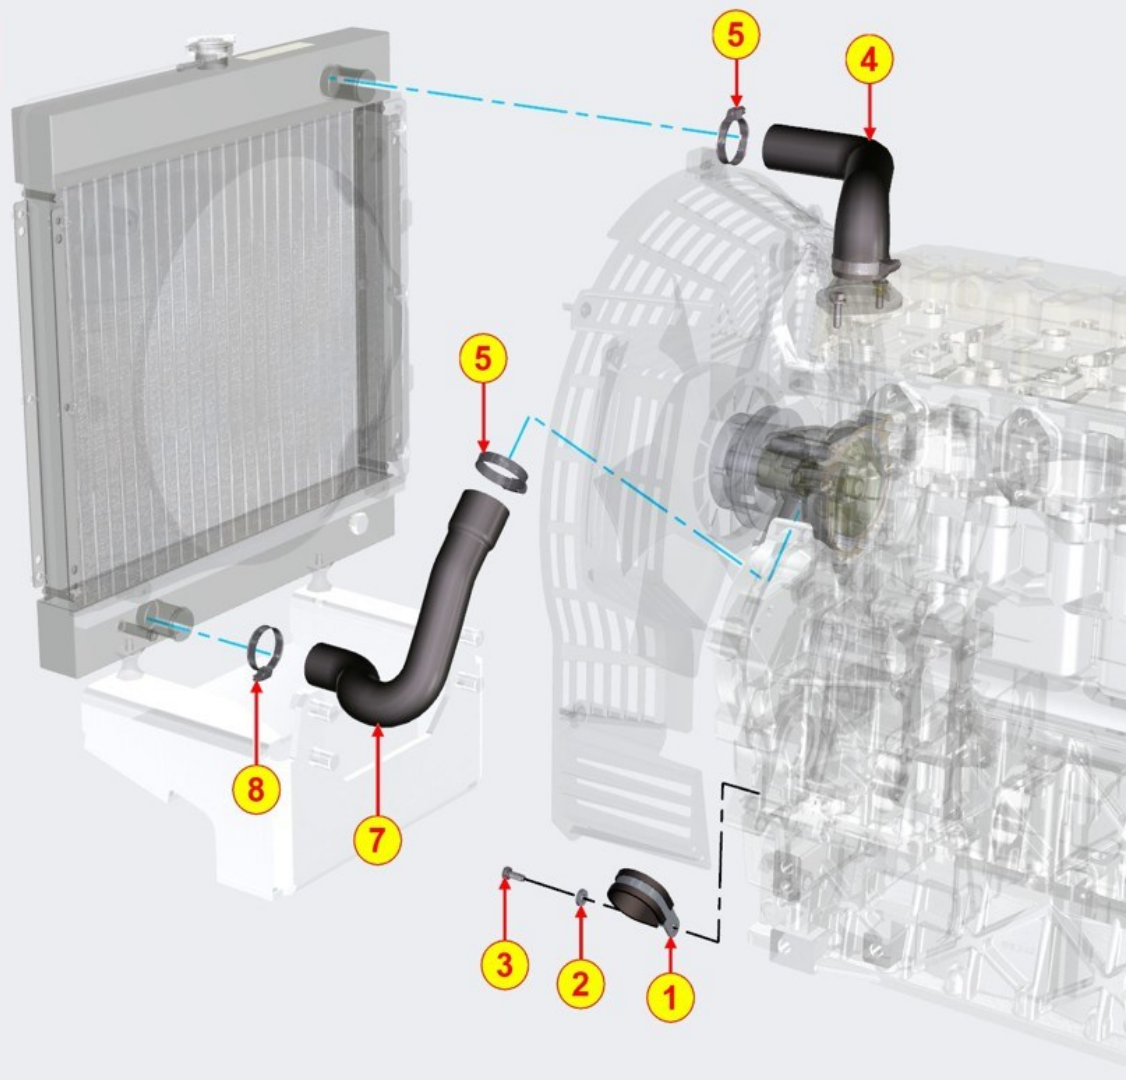

COOLANT HOSES - Group: 8068700100

TAB | 068

COOLANT HOSES - Group: 8068700100

Pos	Kit	Included in	Part #	Description	QTY	Tech info
1			ED0036171970-S	Clamp	1	
2			ED0076250590-S	Washer	1	
3			ED0097610450-S	Screw	1	
4			ED0053652160-S	Hose	1	
5			ED0036300380-S	Clamp	2