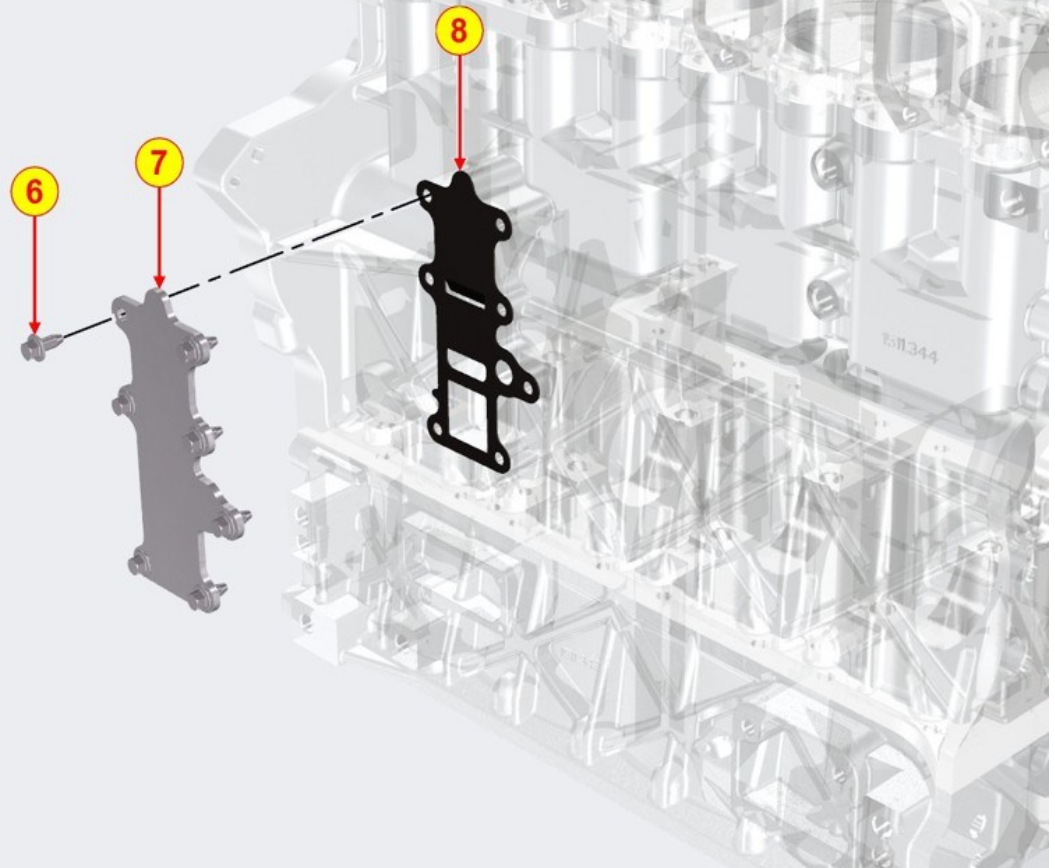

BREATHER SYSTEM - Group: 8045700150

TAB | 045

BREATHER SYSTEM - Group: 8045700150

Pos	Kit	Included in	Part #	Description	QTY	Tech info
6			ED0017601300-S	Screw	7	
7			ED0063707640-S	Plate	1	
8			ED0047757490-S	Gasket	1