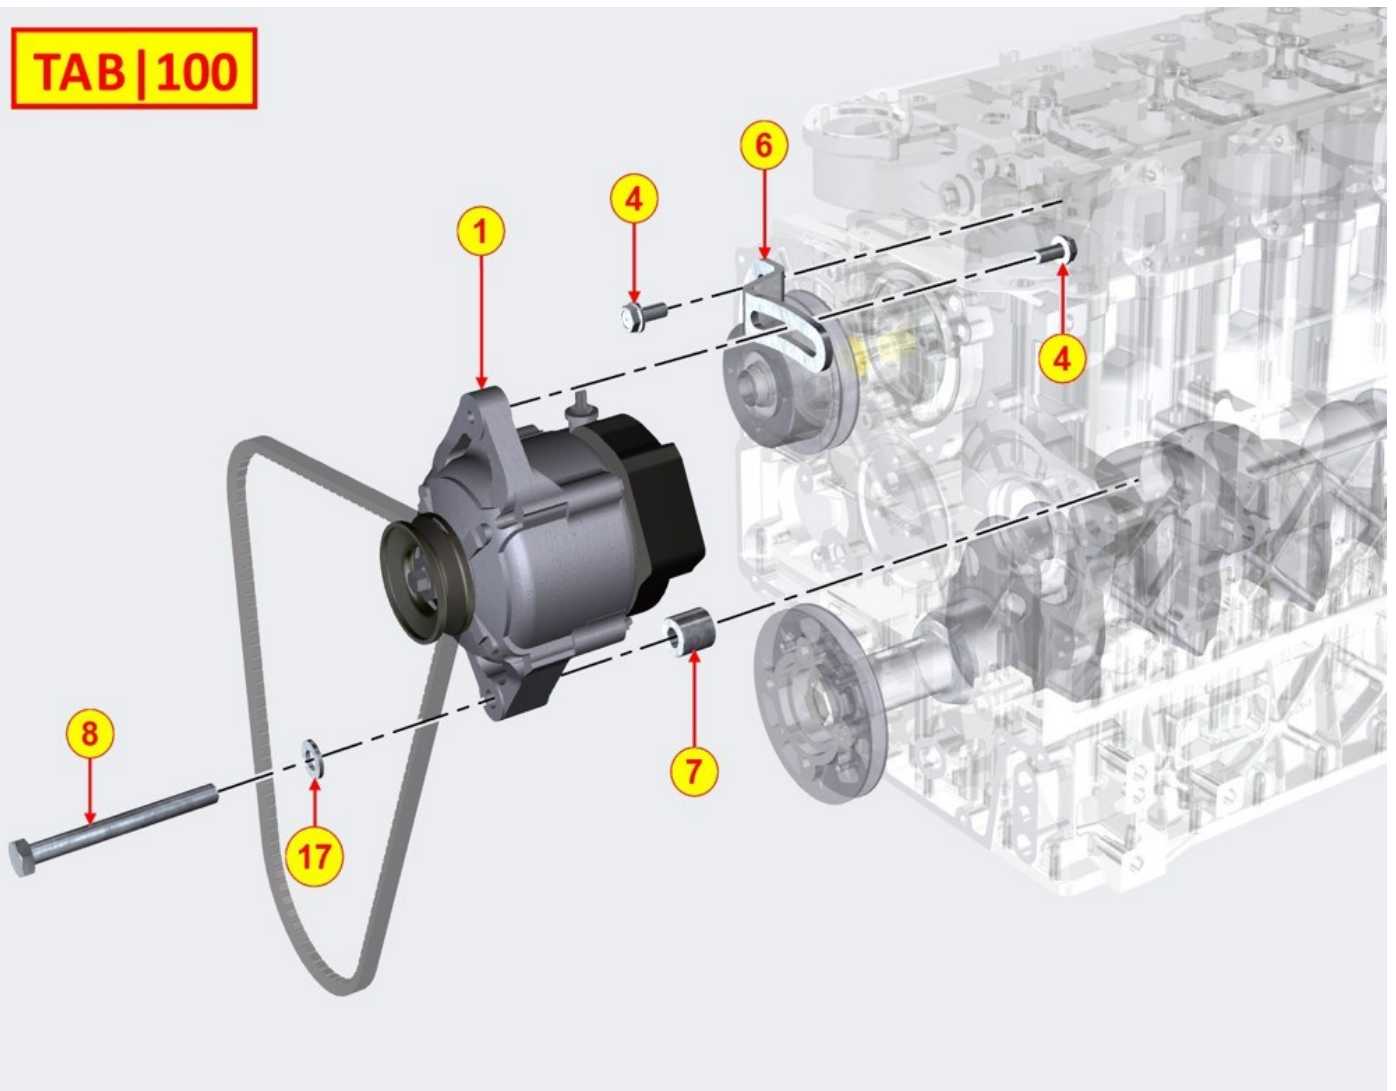

VOLTAGE ALTERNATOR - Group: 8100700020

TAB | 100

VOLTAGE ALTERNATOR - Group: 8100700020

Pos	Kit	Included in	Part #	Description	QTY	Tech info
1			ED0011573970-S	Alternator	1	
4			ED0017701500-S	Screw	2	
6			ED0085463980-S	Bracket	1	
7			ED0035276520-S	Spacer	1	
8			ED0017801110-S	Screw	1