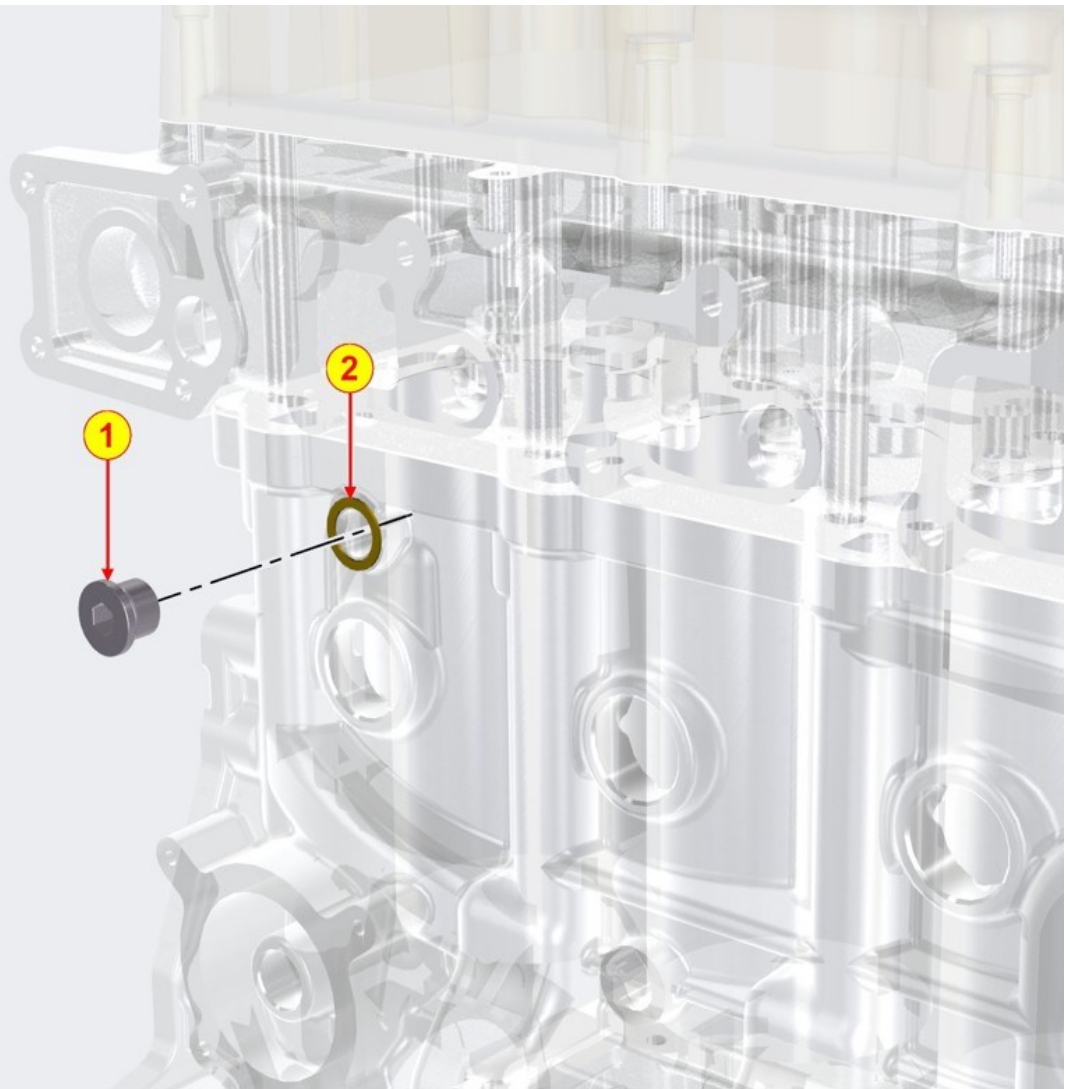

FITTING FOR CAB HEATING - Group: 8079700010

TAB | 079

FITTING FOR CAB HEATING - Group: 8079700010

Pos	Kit	Included in	Part #	Description	QTY	Tech info
1			ED0090400310-S	Cap	1	
2			ED0046700190-S	Gasket	1