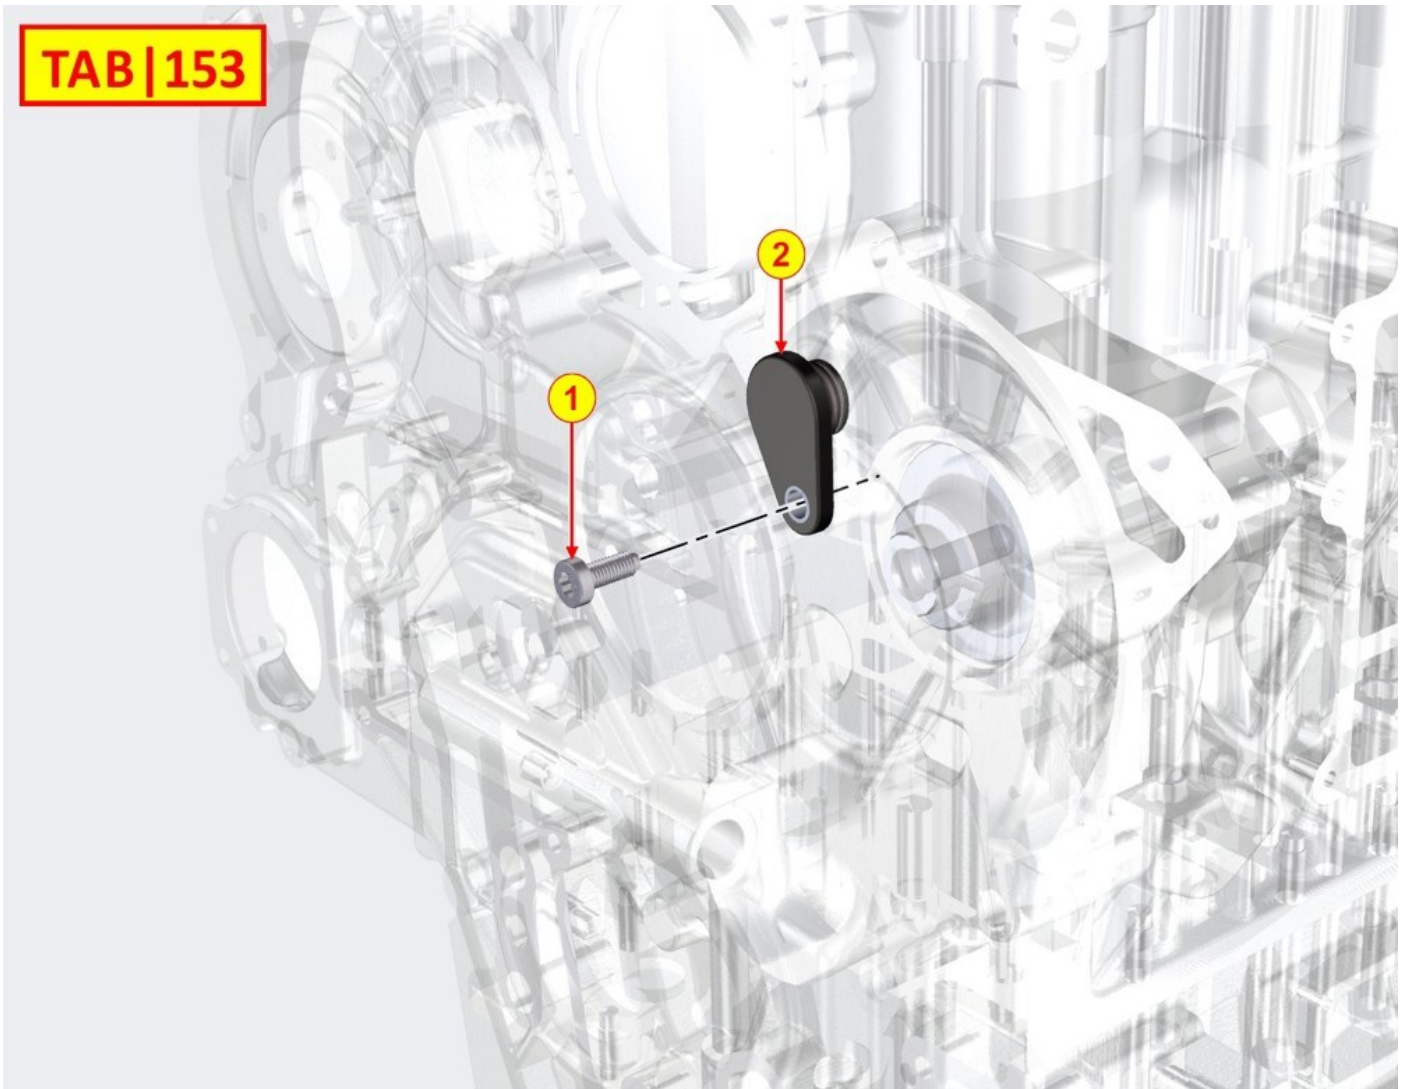

PHASE SENSOR - Group: 8153700010

TAB | 153

PHASE SENSOR - Group: 8153700010

Pos	Kit	Included in	Part #	Description	QTY	Tech info
1			ED0097610460-S	Screw	1	
2			ED0038000800-S	Flange	1