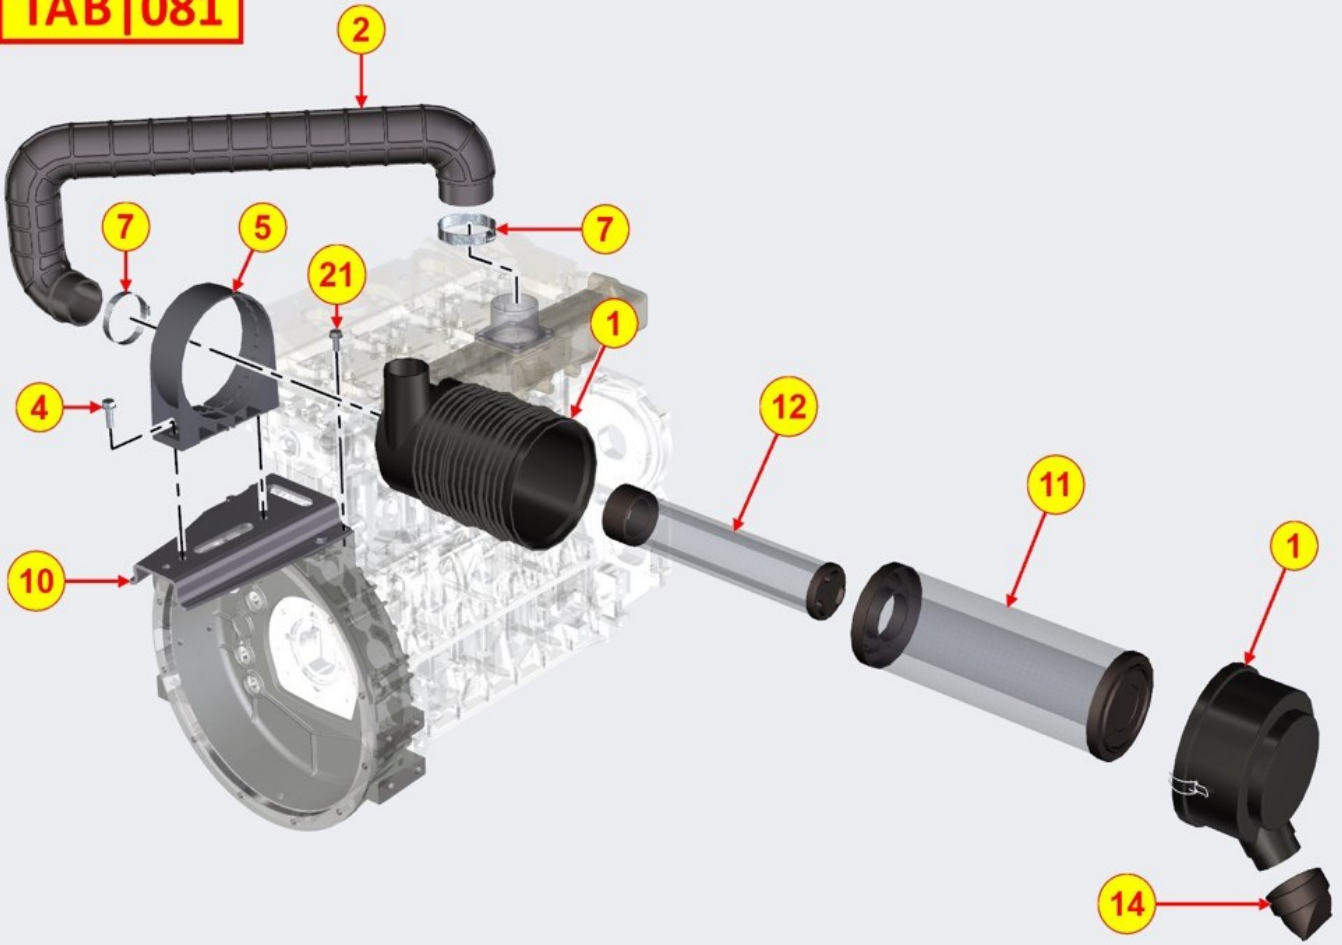

15

(A)

ED0095800640-S

Pipe

1

AIR FILTER - Group: 8081700310

TAB | 081

AIR FILTER - Group: 8081700310