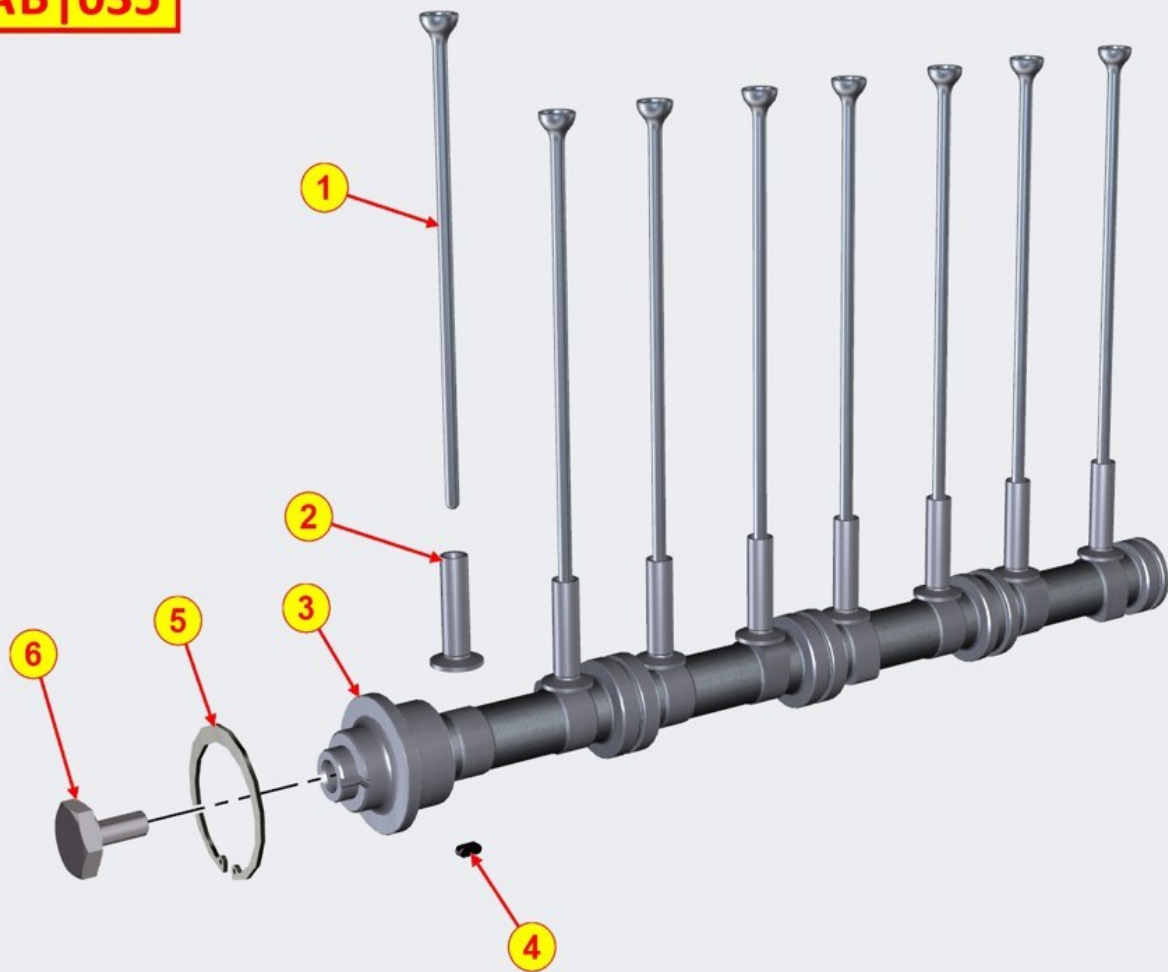

CAMSHAFT - Group: 8035700250

TAB | 035

CAMSHAFT - Group: 8035700250

Pos	Kit	Included in	Part #	Description	QTY	Tech info
1			ED0014100010-S	Pushrod	8	
2			ED0072151870-S	Tappet	8	
3			ED0010100390-S	Camshaft	1	
4			ED0022000020-S	Key	1	
5			ED0012400570-S	Snap ring	1