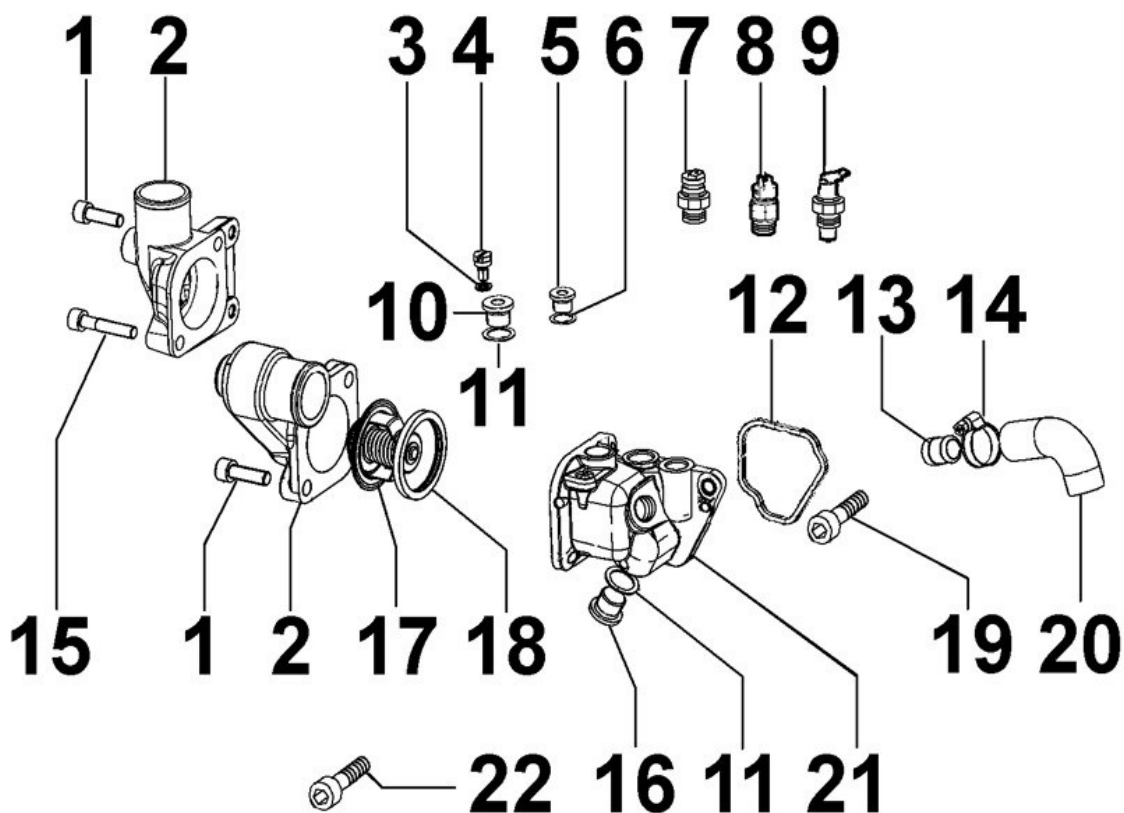

THERMOSTAT UNIT - Group: 8074300590

8 074 30

THERMOSTAT UNIT - Group: 8074300590

Pos	Kit	Included in	Part #	Description	QTY	Tech info
1		(A)	ED0097301000-S	Screw	1	
3		(A)	ED0046700010-S	Gasket	1	
4		(A)	ED0090800370-S	Cap	1	
7		(A)	ED0091950770-S	Sensor	1	
10		(A)	ED0090400310-S	Cap	2	
11		(A)	ED0046700190-S	Gasket	1