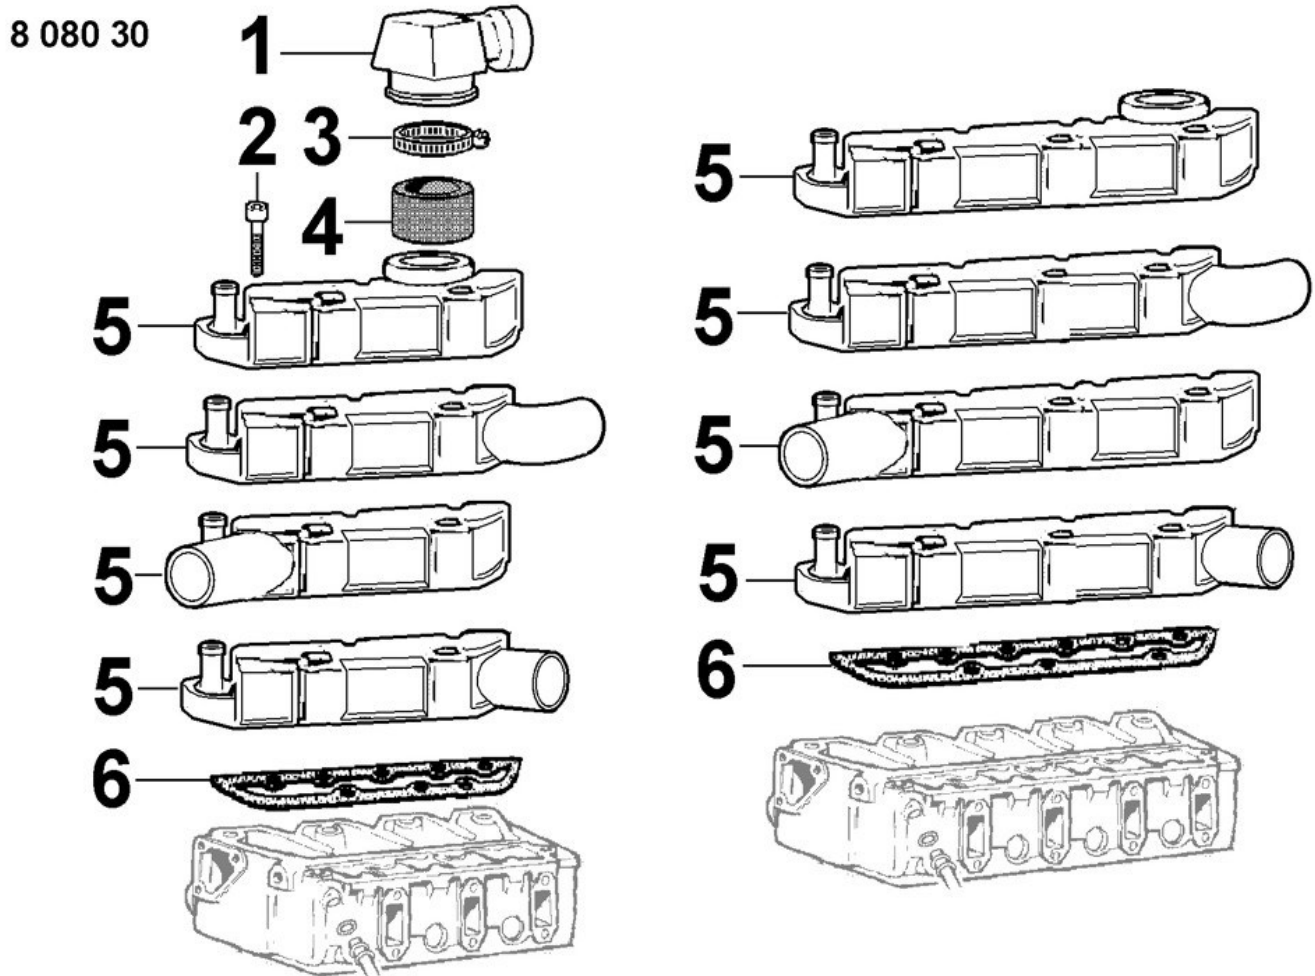

AIR INLET MANIFOLD / AIR FILTER - Group: 8080300250

AIR INLET MANIFOLD / AIR FILTER - Group: 8080300250

Pos	Kit	Included in	Part #	Description	QTY	Tech info
2			ED0097300350-S	Screw	7	
5			ED0024863930-S	manifold	1	
6			ED0044200830-S	Gasket	1