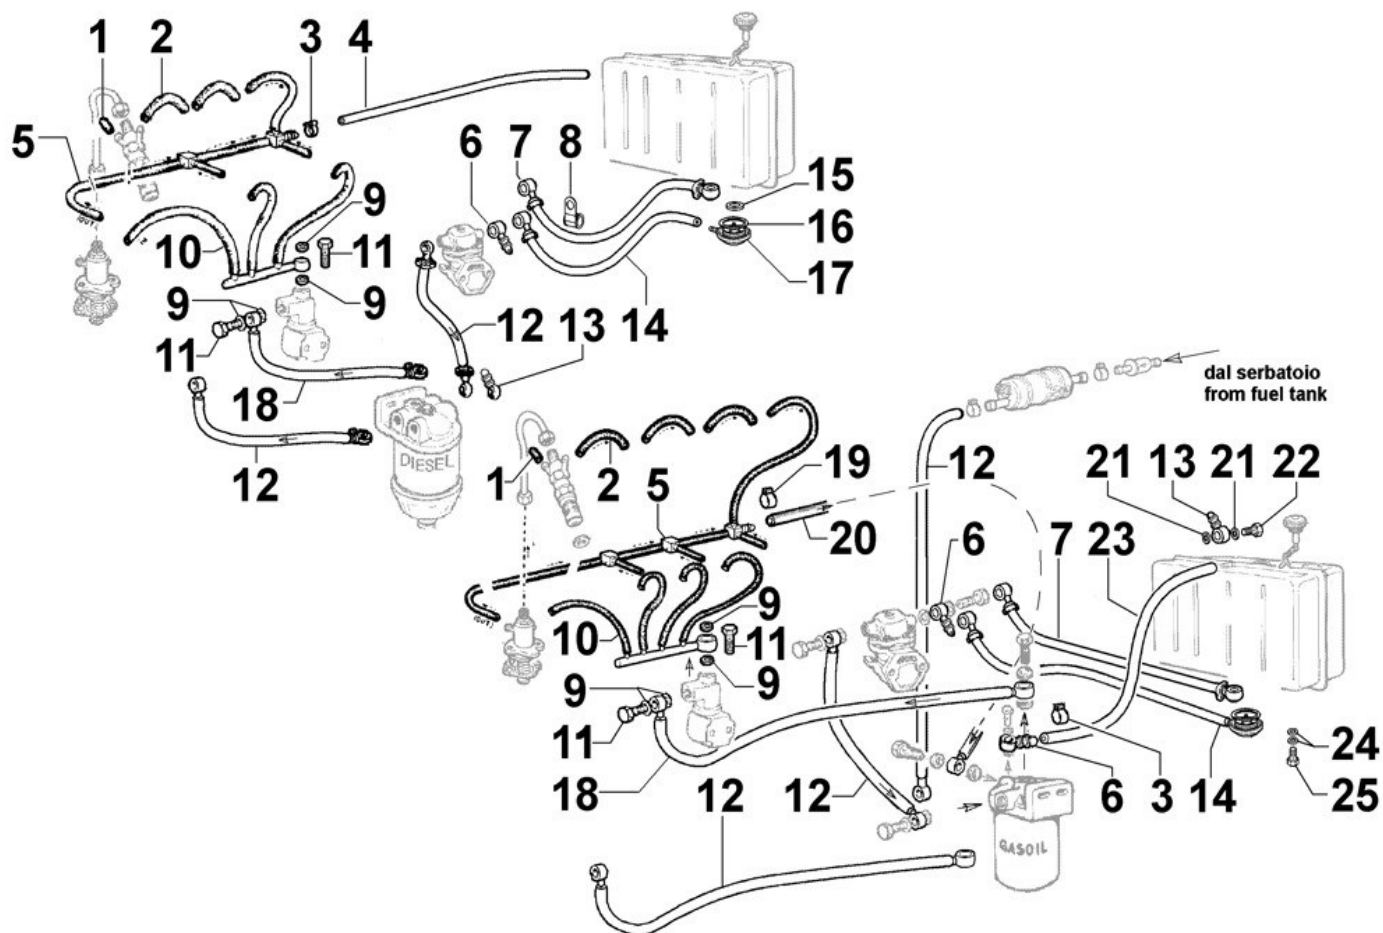

FUEL LINES - Group: 8064300770

8 064 30

FUEL LINES - Group: 8064300770

Pos	Kit	Included in	Part #	Description	QTY	Tech info
1			ED0090802620-S	Cap	1	
2			ED0095710910-S	Fuel return hose	3	
5			ED0095711550-S	Fuel return hose	1	
6			ED0072701380-S	Joint	1	
9			ED0046700590-S	Gasket	4	
10			ED0093756810-S	Fuel pipe	1