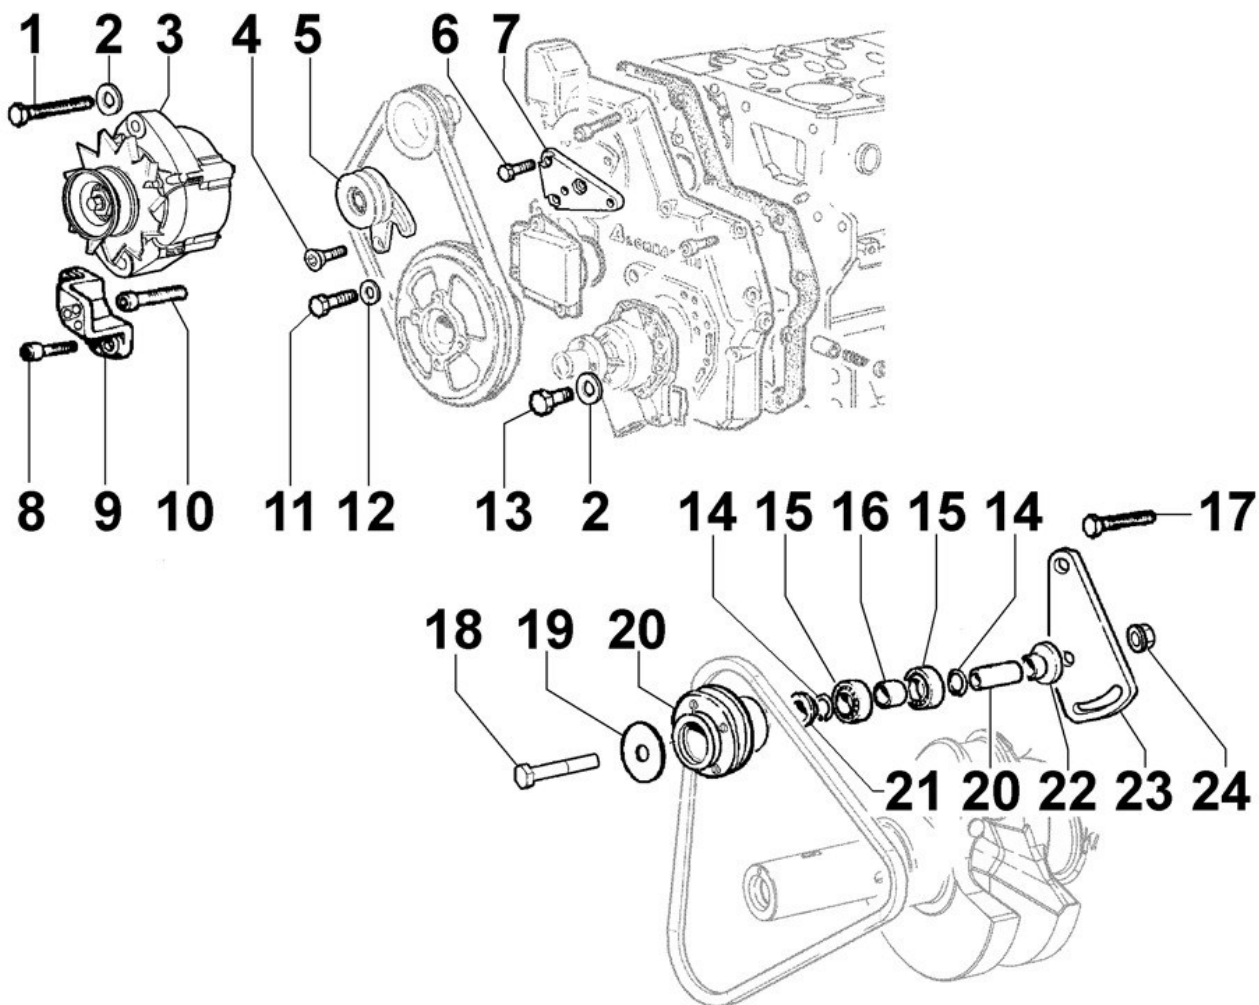

VOLTAGE ALTERNATOR - Group: 8100300180

8 100 30

VOLTAGE ALTERNATOR - Group: 8100300180

Pos	Kit	Included in	Part #	Description	QTY	Tech info
1			ED0017800270-S	Screw	2	
2			ED0076252560-S	Washer	2	
3			ED0011573600-S	Alternator	1	⚠
8			ED0097301000-S	Screw	2	
9			ED0087250520-S	Support	1