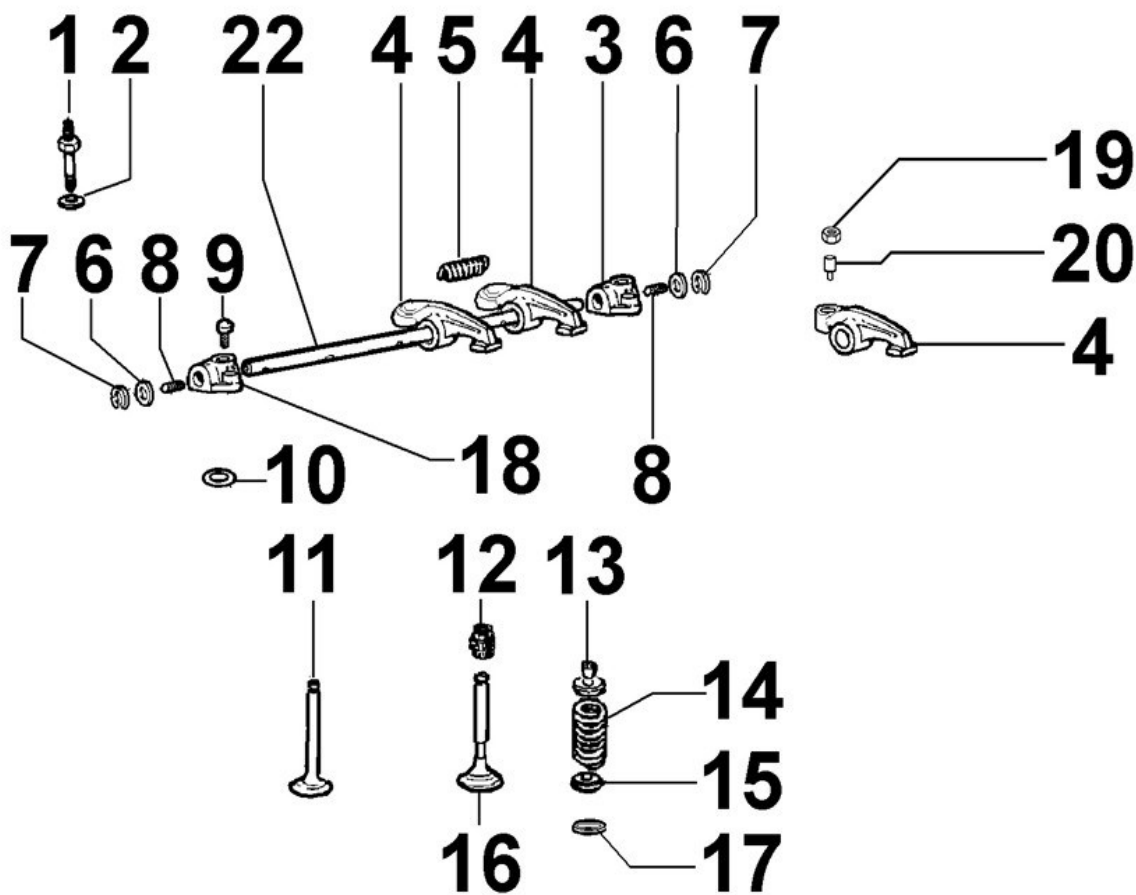

ROCKER ARMS / VALVES - Group: 8036300080

8 036 30

ROCKER ARMS / VALVES - Group: 8036300080

Pos	Kit	Included in	Part #	Description	QTY	Tech info
0			ED0060452370-S	Rocker arm shaft	1	⚠
1			ED0098651450-S	FIXING SCREW	4	
2			ED0076251250-S	Washer	4	
4	(A)		ED0015412360-S	rocker arm	8	⚠
5	(A)		ED0056150090-S	Spring	3	
6	(A)		ED0077011480-S	Washer	4