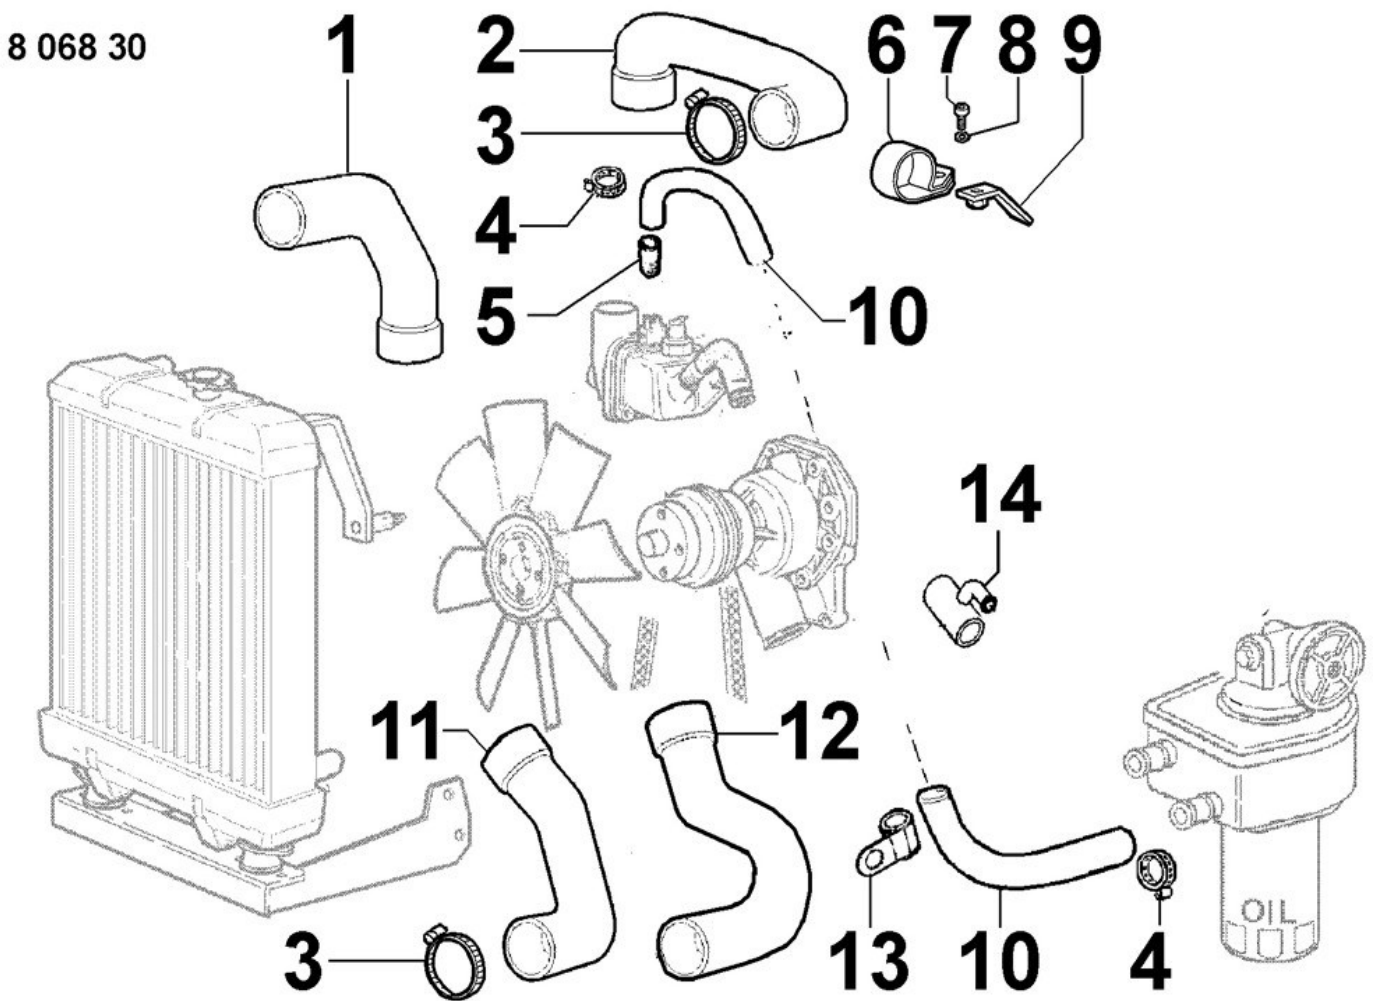

COOLANT HOSES - Group: 8068300010

COOLANT HOSES - Group: 8068300010

Pos	Kit	Included in	Part #	Description	QTY	Tech info
1			ED0053650920-S	Hose	1	⚠
3			ED0036300380-S	Clamp	4	
12			ED0053650910-S	Hose	1