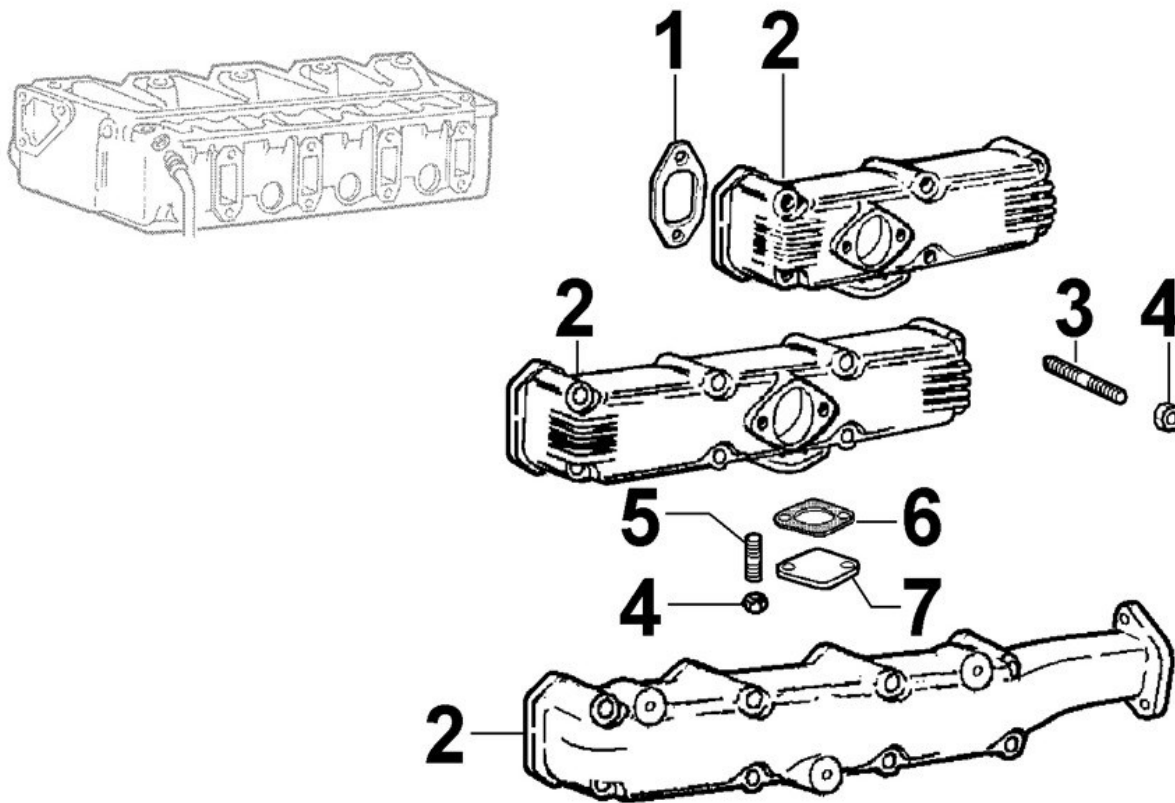

EXHAUST GAS MANIFOLD - Group: 8085300050

8 085 30

EXHAUST GAS MANIFOLD - Group: 8085300050

Pos	Kit	Included in	Part #	Description	QTY	Tech info
1			ED0044200710-S	Gasket	4	
2			ED0024860050-S	manifold	1	
3			ED0067800280-S	Stud	8	
4			ED0032401630-S	Nut	8