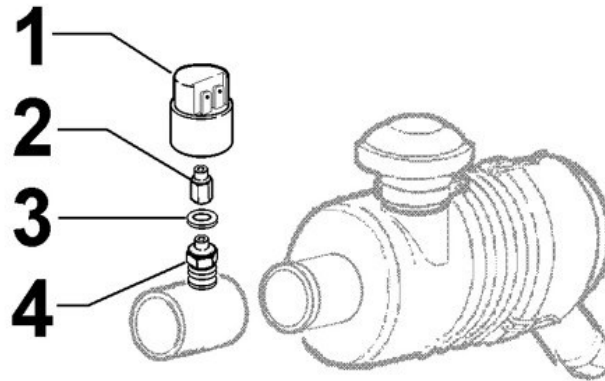

AIR FILTER DUST INDICATOR - Group: 8084300010

8 084 30

AIR FILTER DUST INDICATOR - Group: 8084300010

Pos	Kit	Included in	Part #	Description	QTY	Tech info
1			ED0097001000-S	Valve	1