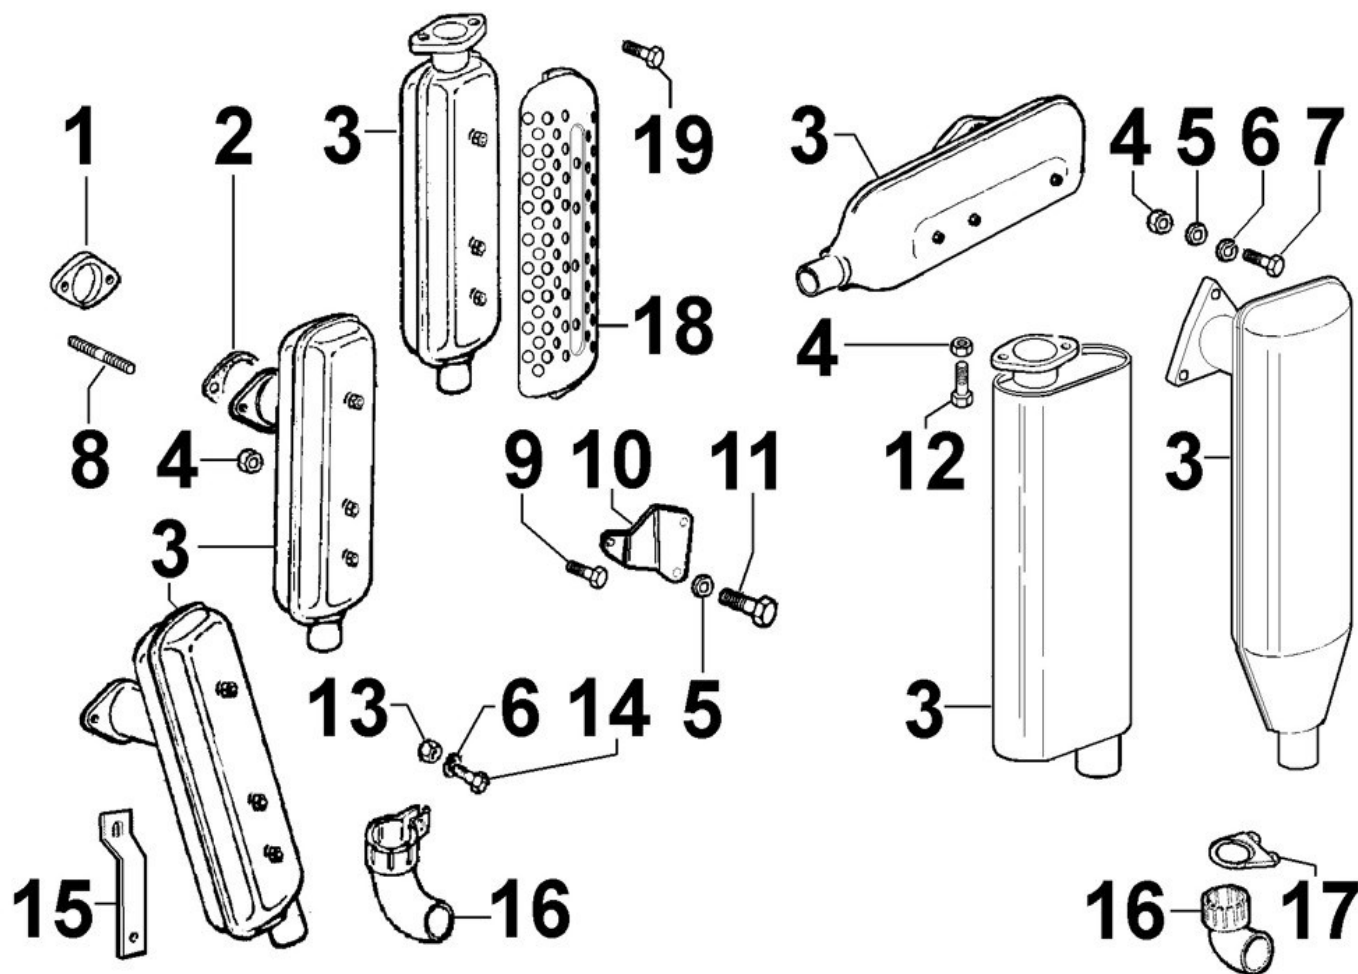

EXHAUST LINE - Group: 8086300040

EXHAUST LINE - Group: 8086300040

Pos	Kit	Included in	Part #	Description	QTY	Tech info
2			ED0045011180-S	Gasket	1	
3			ED0054603260-S	Muffler	1	
4			ED0032401630-S	Nut	2	
5			ED0076250260-S	Washer	1	
6			ED0075650070-S	Washer	2	
7			ED0067801710-S	Stud	2