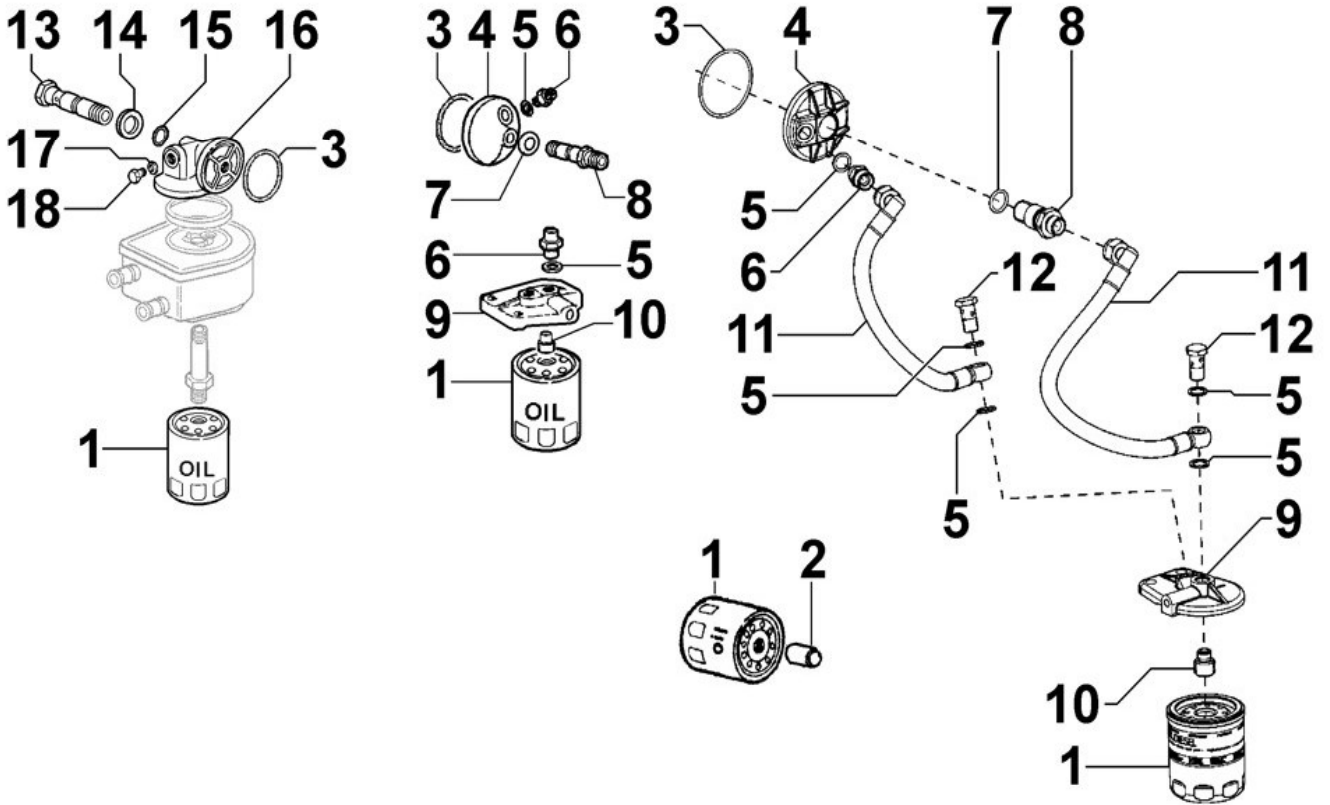

OIL FILTER - Group: 8042300030

OIL FILTER - Group: 8042300030

Pos	Kit	Included in	Part #	Description	QTY	Tech info
1			ED0021752800-S	OIL CARTRIDGE	1	
2			ED0072650210-S	Joint	1