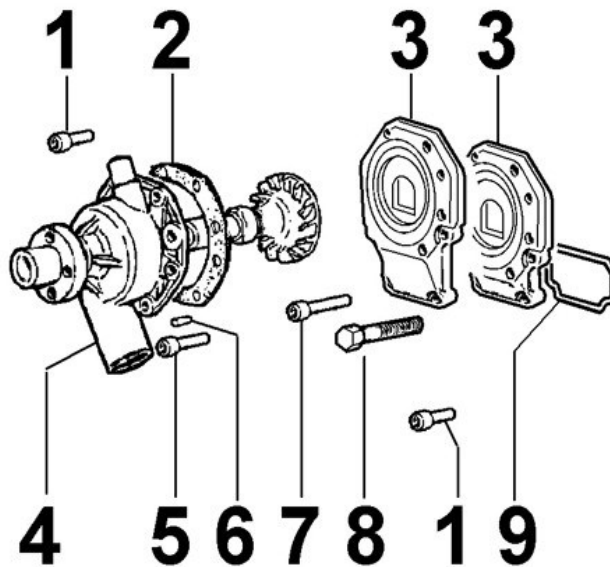

COOLANT PUMP - Group: 8077300160

8 077 30 015 0 Pompa acqua
Water pump

COOLANT PUMP - Group: 8077300160

Pos	Kit	Included in	Part #	Description	QTY	Tech info
1			ED0097301000-S	Screw	3	
2		(A)	ED0045801780-S	Gasket	1	⚠
4			ED0065844450-S	Coolant pump	1	⚠
6		(A)	ED0084000480-S	Pin	1	
8			ED0097320370-S	Screw	1	
9			ED0012001160-S	O-ring	1