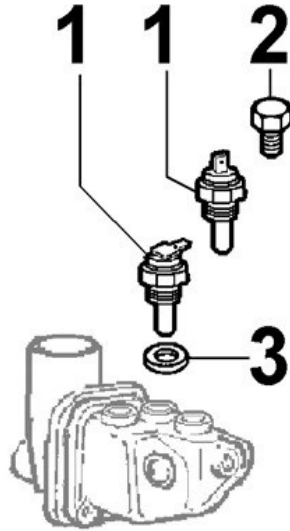

TEMPERATURE SENSORS - Group: 8104300010

8 104 30

TEMPERATURE SENSORS - Group: 8104300010

Pos	Kit	Included in	Part #	Description	QTY	Tech info
1			ED0091950940-S	Sensor	1	
3			ED0046700610-S	Gasket	1