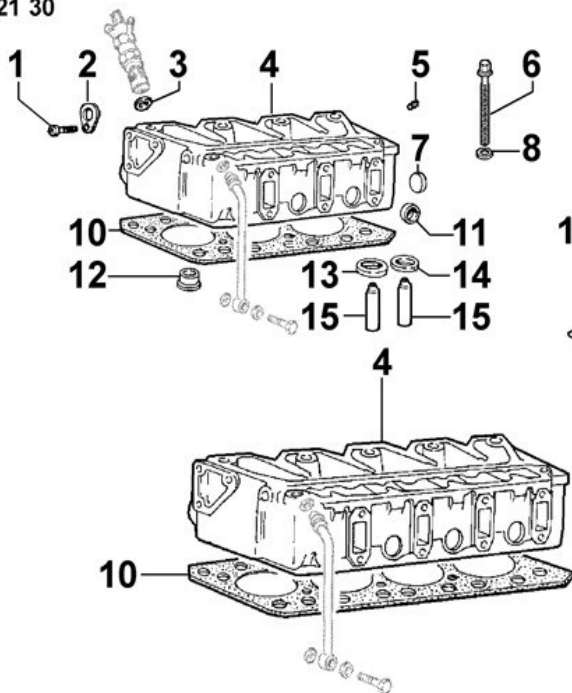

CYLINDER HEAD - Group: 8021300110

8 021 30

CYLINDER HEAD - Group: 8021300110

Pos	Kit	Included in	Part #	Description	QTY	Tech info
0			ED0047310550-S	Cyl. head gasket (1 notch)	.180	⚠
0			ED0047310560-S	Cyl. head gasket (2 notches)	.020	⚠
1			ED0097300240-S	Screw	2	
2			ED0085459390-S	Bracket	2	
3			ED0059890060-S	Spark arrester	4	
4	B		ED0092005810-S	Cylinder head	1	⚠
5			ED0097650010-S	Screw	1	
6			ED0018620910-S	Screw	10	⚠
7		(A) (B)	ED0089900220-S	Cap	1