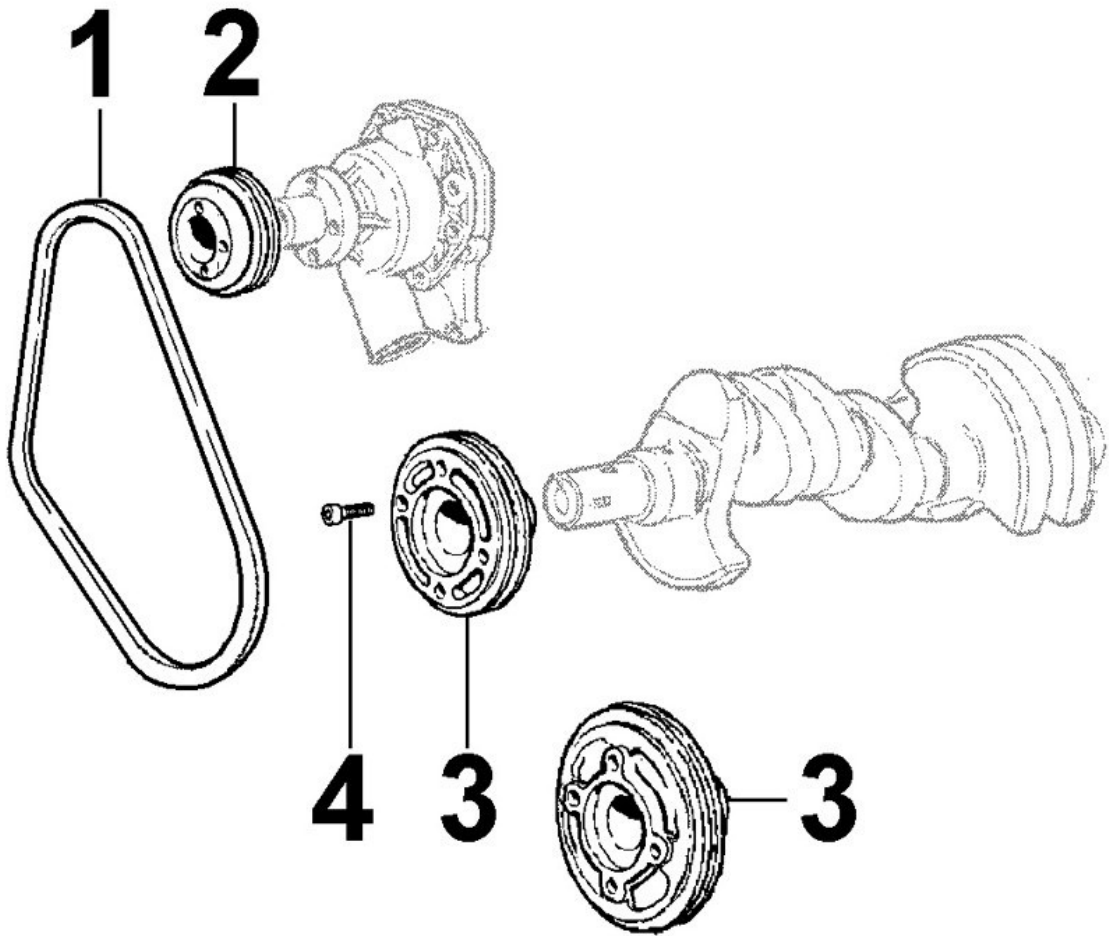

PULLEYS / BELT - Group: 8014300070

8 014 30

PULLEYS / BELT - Group: 8014300070

Pos	Kit	Included in	Part #	Description	QTY	Tech info
1			ED0024400840-S	Belt	1	
2			ED0069753100-S	Pulley	1	
3			ED0069753180-S	Pulley	1