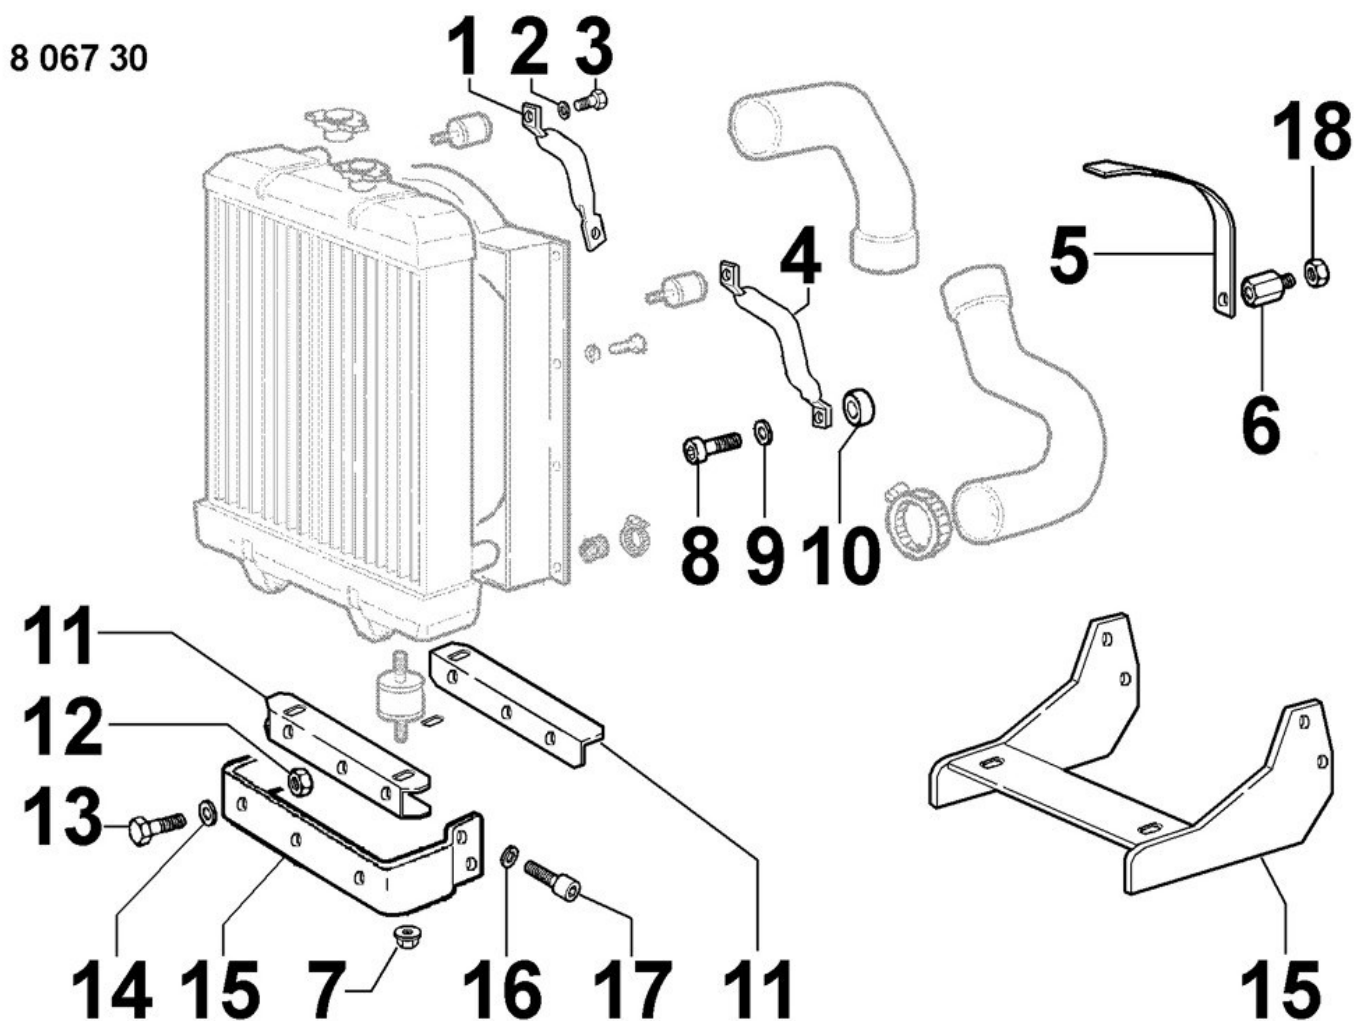

FIXING FOR COOLANT RADIATOR - Group: 8067300110

FIXING FOR COOLANT RADIATOR - Group: 8067300110

Pos	Kit	Included in	Part #	Description	QTY	Tech info
1			ED0092651880-S	TIEROD	1	
2			ED0076250070-S	Washer	2	
4			DISC.	not available	1	
8			ED0017600030-S	Screw	2	
11			ED0092850460-S	Support	1	
12			ED0032030750-S	Nut	2