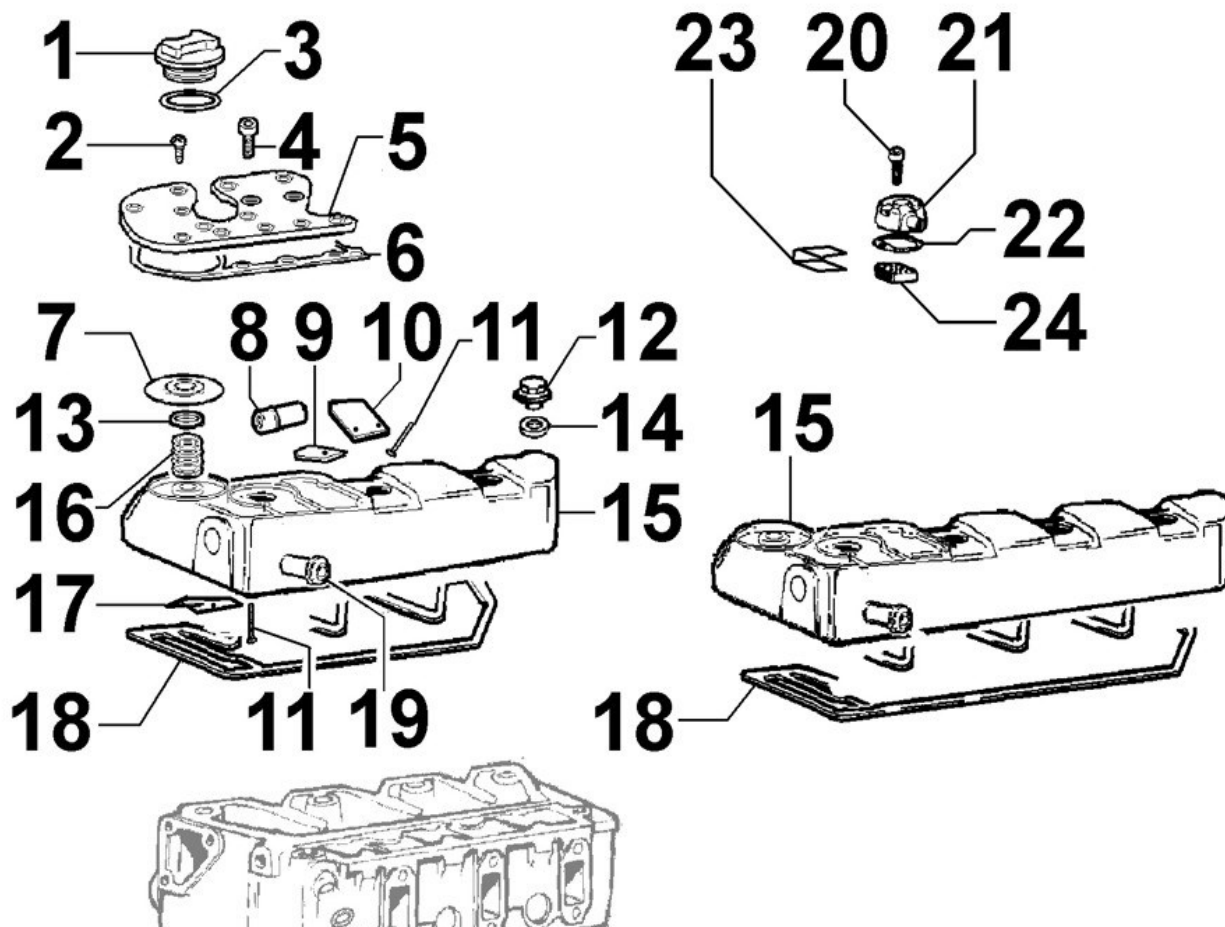

HEAD COVER - Group: 8022300320

8 022 30

HEAD COVER - Group: 8022300320

Pos	Kit	Included in	Part #	Description	QTY	Tech info
0			ED0096930080-S	Valve	1	
1			ED0090320790-S	Filler cap	1	
2			ED0098201950-S	Screw	12	
3			ED0012000150-S	O-ring	1	
4			ED0097303190-S	Screw	2	
5			ED0027503740-S	Cover	1