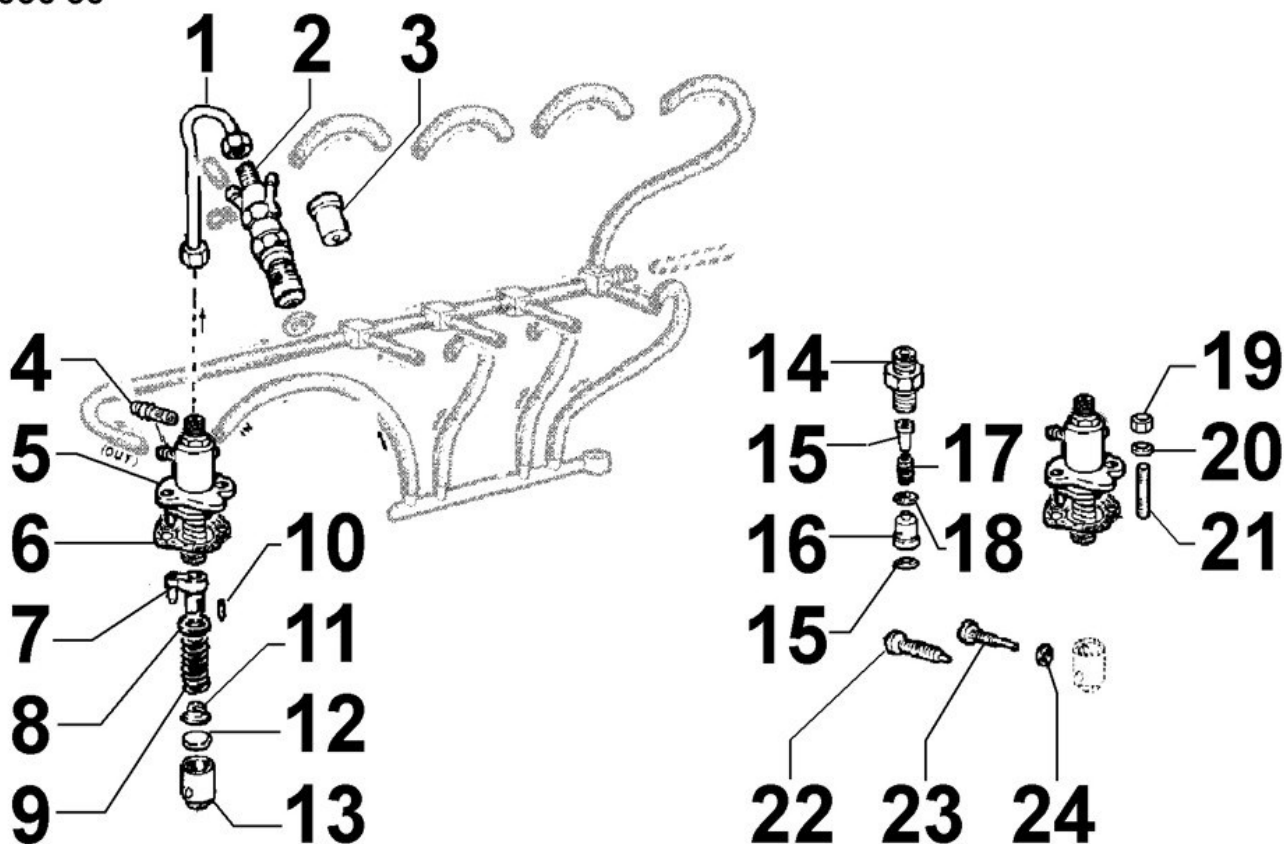

INJECTION SYSTEM - Group: 8030300050

8 030 30

INJECTION SYSTEM - Group: 8030300050

Pos	Kit	Included in	Part #	Description	QTY	Tech info
1			ED0093757390-S	Fuel pipe	4	
2	A		ED0050100510-S	Injector	4	⚠
3		(A)	ED0065314680-S	Nozzle	3/4	⚠
4		(B)	ED0072600420-S	Joint	1	
5	B		ED0065903760-S	Injection pump	4	⚠
6			ED0045802300-S	Gasket	4	⚠