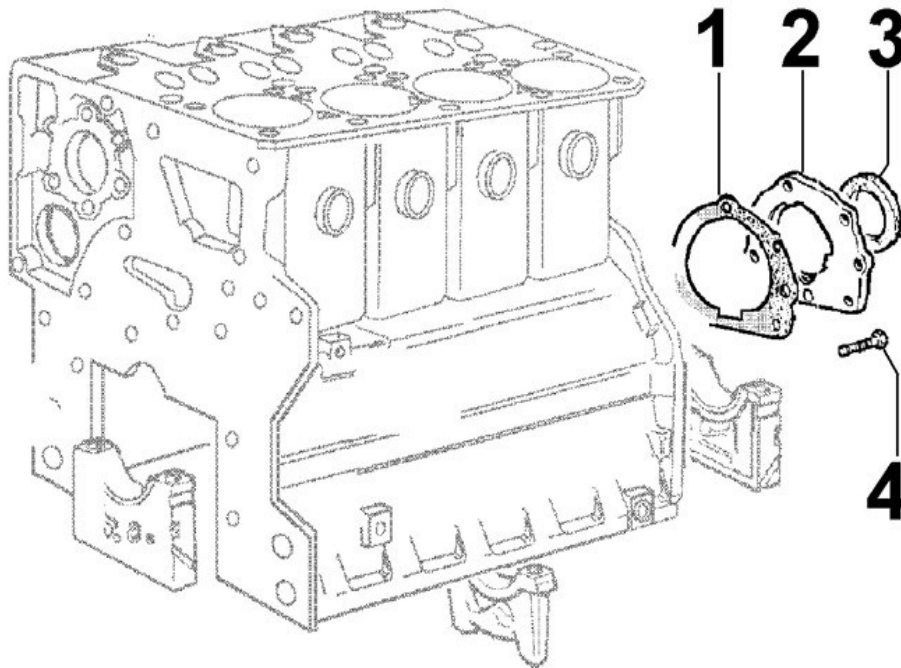

FLYWHEEL SIDE SUPPORT - Group: 8023300010

8 023 30

FLYWHEEL SIDE SUPPORT - Group: 8023300010

Pos	Kit	Included in	Part #	Description	QTY	Tech info
1			ED0045011600-S	Gasket	1	
2	(A)		ED0037900800-S	Flange	1	⚠
3		(A)	ED0012133490-S	Seal ring	1	⚠
4			ED0097300120-S	Screw	8