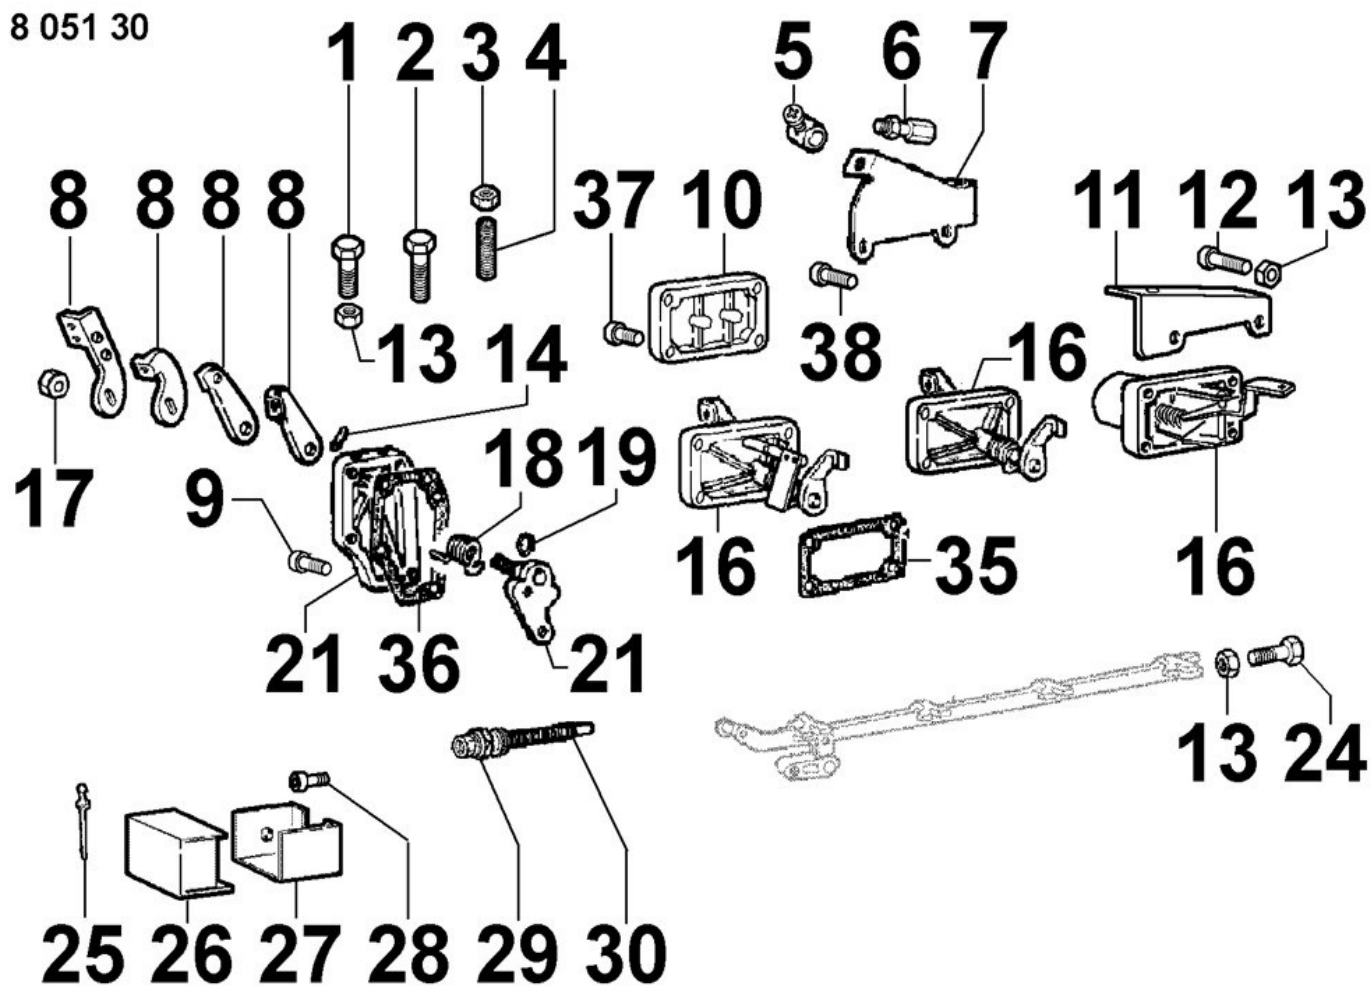

CONTROLS - Group: 8051300350

CONTROLS - Group: 8051300350

Pos	Kit	Included in	Part #	Description	QTY	Tech info
1			ED0017600820-S	Screw	2	
5			ED0058301190-S	Connector	2	
6			ED0091801930-S	Cable end	2	
7			ED0050600080-S	Support	1	
10			ED0027000460-S	Cover	1	
15			ED0097301070-S	Screw	2