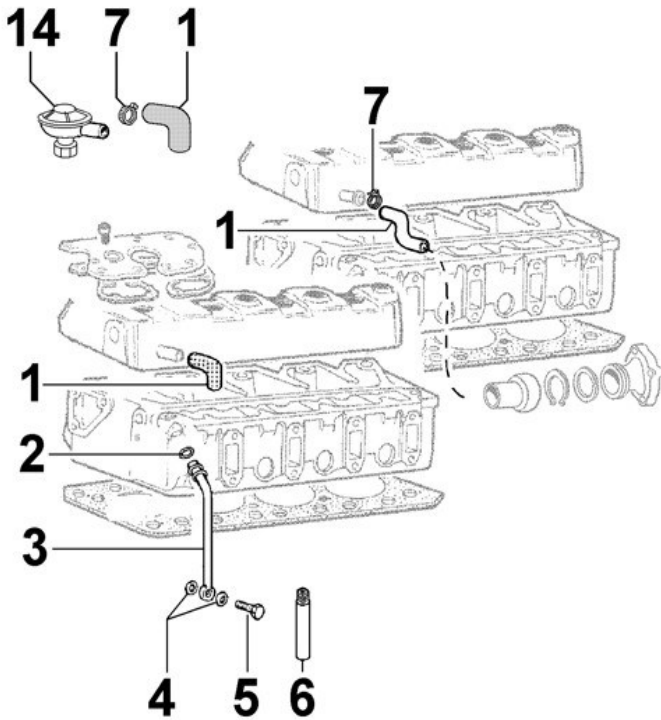

BREATHER SYSTEM - Group: 8045300050

BREATHER SYSTEM - Group: 8045300050

Pos	Kit	Included in	Part #	Description	QTY	Tech info
1			ED0053650990-S	Hose	1	
2			ED0012002250-S	O-ring	1	
3			ED0094852340-S	Oil pipe	1	
4			ED0046700610-S	Gasket	2	
5			ED0019010320-S	Union screw	1	
6			ED0095800320-S	Pipe	1