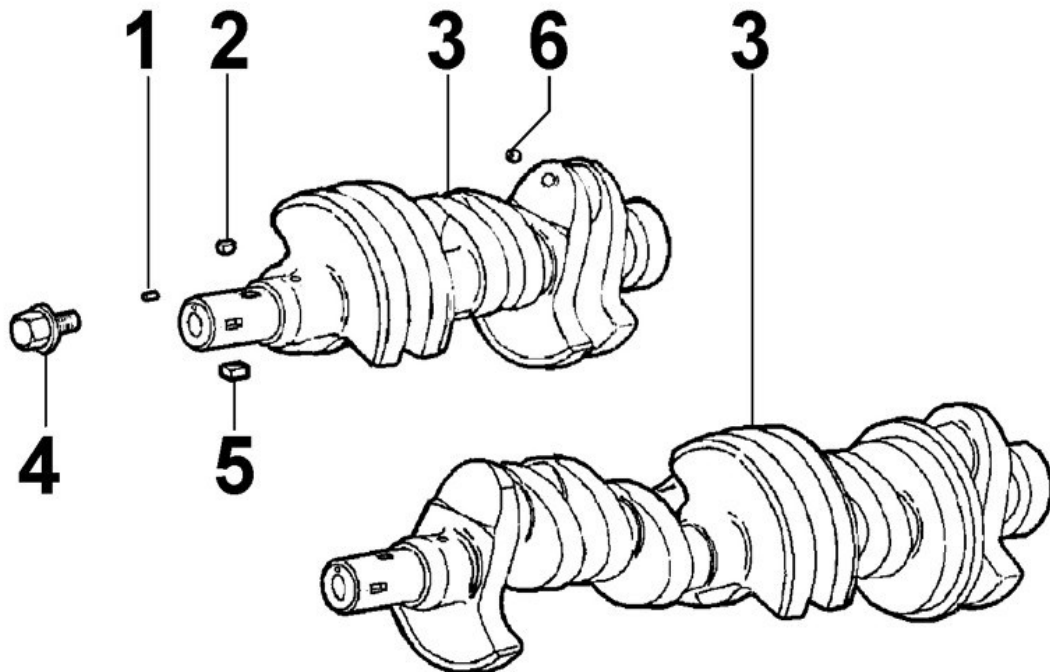

CRANKSHAFT - Group: 8010300030

8 010 30

CRANKSHAFT - Group: 8010300030

Pos	Kit	Included in	Part #	Description	QTY	Tech info
1		(A)	ED0084300040-S	TAPER PIN 3x12 DIN 1481	1	
2		(A)	ED0022800820-S	Key	1	
3		(A)	ED0010511290-S	Crankshaft	1	
4			ED0098653190-S	CRANKSHAFT BOLT	1	
5		(A)	ED0022801550-S	Key	1