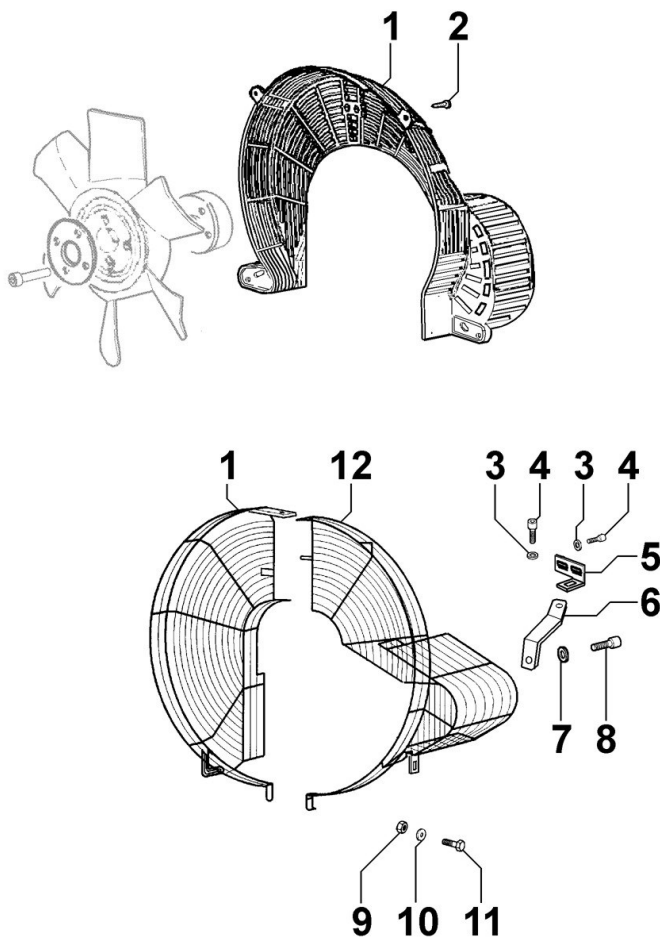

FAN GUARD - Group: 8172300080

FAN GUARD - Group: 8172300080

Pos	Kit	Included in	Part #	Description	QTY	Tech info
1			ED0069275610-S	Guard	1	
2			ED0098202230-S	Screw	4