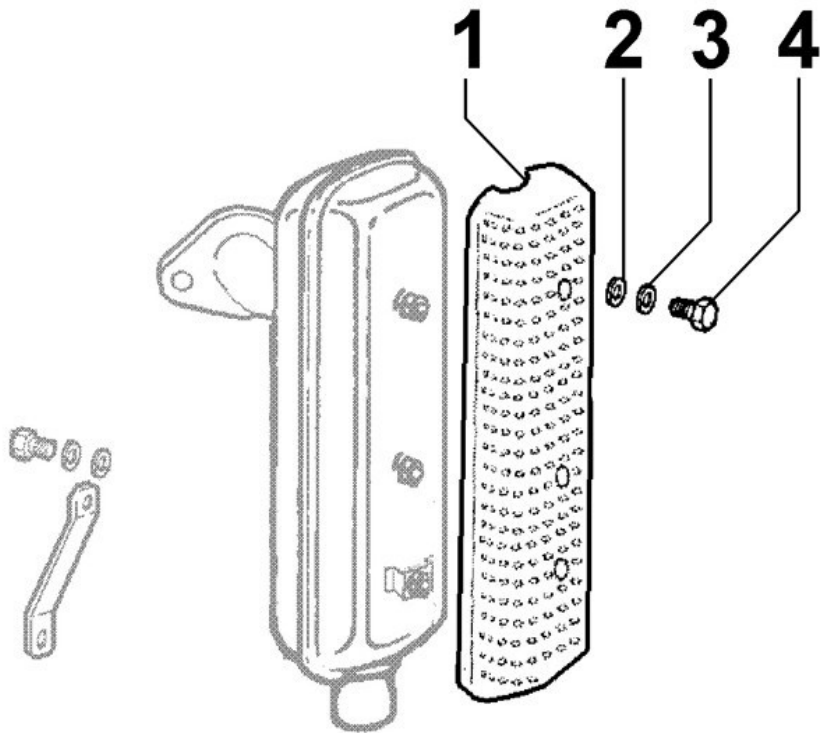

MUFFLER GUARD - Group: 8176300060

MUFFLER GUARD - Group: 8176300060

Pos	Kit	Included in	Part #	Description	QTY	Tech info
1			ED0069271720-S	Guard	1	
2			ED0076250100-S	Washer	3	
3			ED0075650070-S	Washer	3	
4			ED0017700420-S	Screw	3