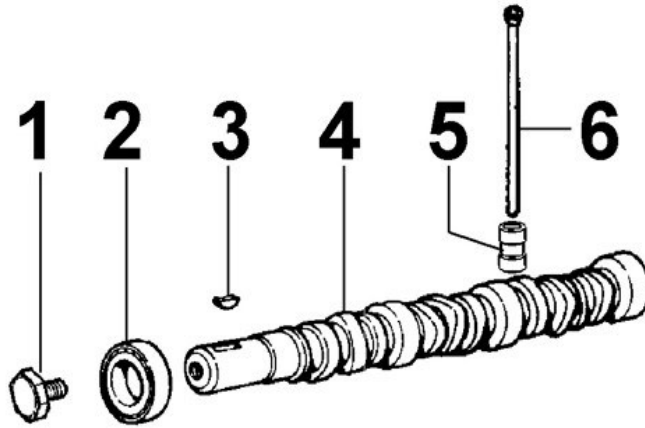

CAMSHAFT - Group: 8035300150

8 035 30

CAMSHAFT - Group: 8035300150

Pos	Kit	Included in	Part #	Description	QTY	Tech info
1			ED0017801040-S	Screw	1	
2			ED0030010650-S	Bearing	1	
3			ED0022800440-S	Key	1	
4			ED0010101260-S	Camshaft	1	⚠
5			ED0072151110-S	Tappet	8	⚠
6			ED0014101390-S	Pushrod	8	⚠