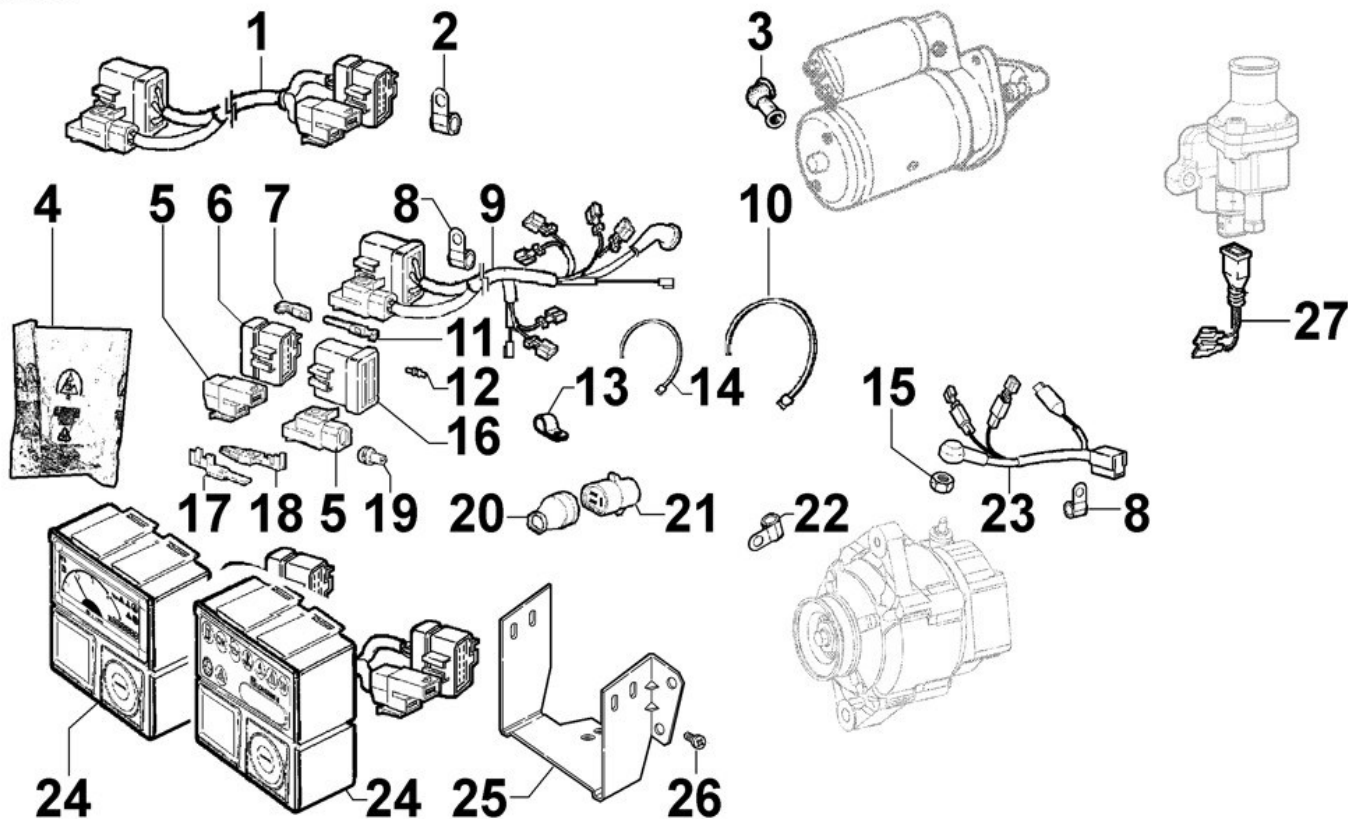

8 103 30

CONTROL PANEL / ENGINE WIRES - Group: 8103300210

Pos	Kit	Included in	Part #	Description	QTY	Tech info
0			ED0076250080-S	Washer	1	
0			ED0097300100-S	Screw	1	
2			ED0036171470-S	Clamp	1	
4	(A)		ED0048963870-S	Spare KIT	1	
8			ED0036170880-S	Clamp	1	
9			ED0021861830-S	Cable	1	⚠
10			ED0024711110-S	Cable tie	1	