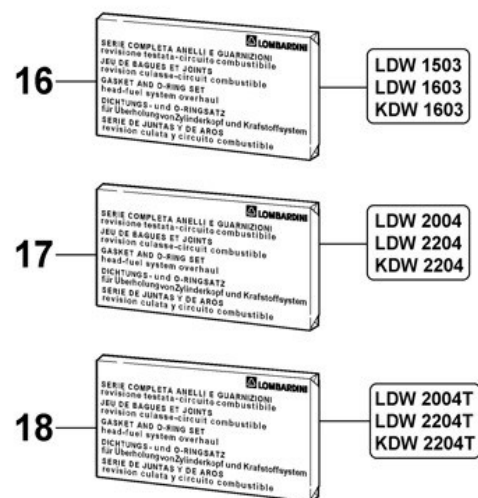

CYLINDER HEAD - Group: 8021300110

8 021 30

CYLINDER HEAD - Group: 8021300110

Pos	Kit	Included in	Part #	Description	QTY	Tech info
0			ED0047310550-S	Cyl. head gasket (1 notch)	.180	⚠
0			ED0047310560-S	Cyl. head gasket (2 notches)	.020	⚠
1			ED0097300240-S	Screw	2	
2			ED0085459390-S	Bracket	2	
3			ED0059890060-S	Spark arrester	4	
4	B		ED0092005810-S	Cylinder head	1	⚠
5			ED0097650010-S	Screw	1	
6			ED0018620910-S	Screw	10	⚠
7		(A) (B)	ED0089900220-S	Cap	1