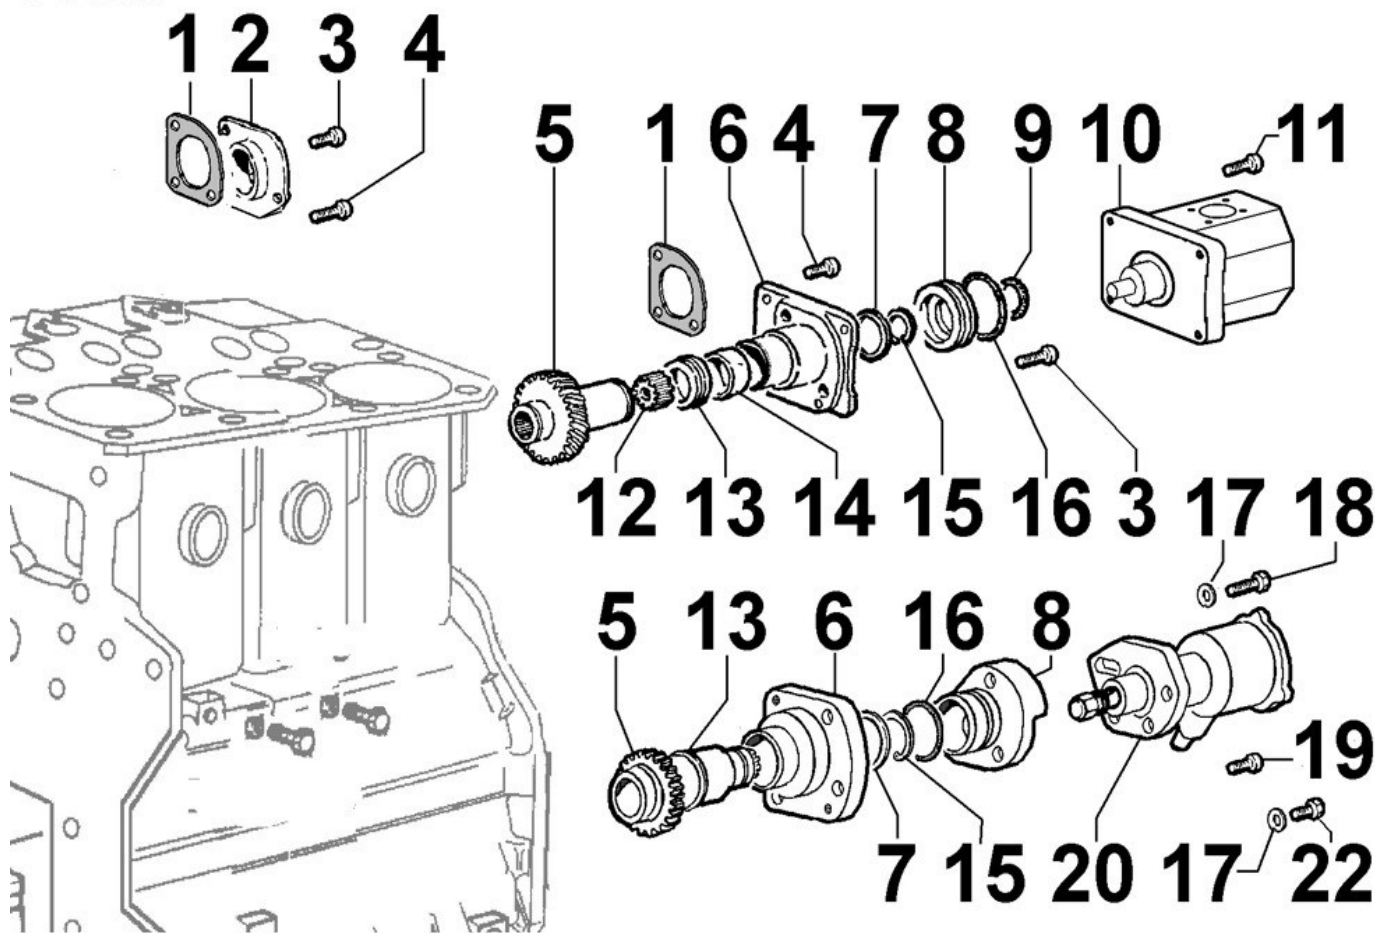

3rd PTO - Group: 8140300010

8 140 30

3rd PTO - Group: 8140300010

Pos	Kit	Included in	Part #	Description	QTY	Tech info
1			ED0045801850-S	Gasket	1	⚠
2			ED0026500620-S	Cover	1	⚠
3			ED0097320740-S	Screw	1	
4			ED0097300240-S	Screw	2