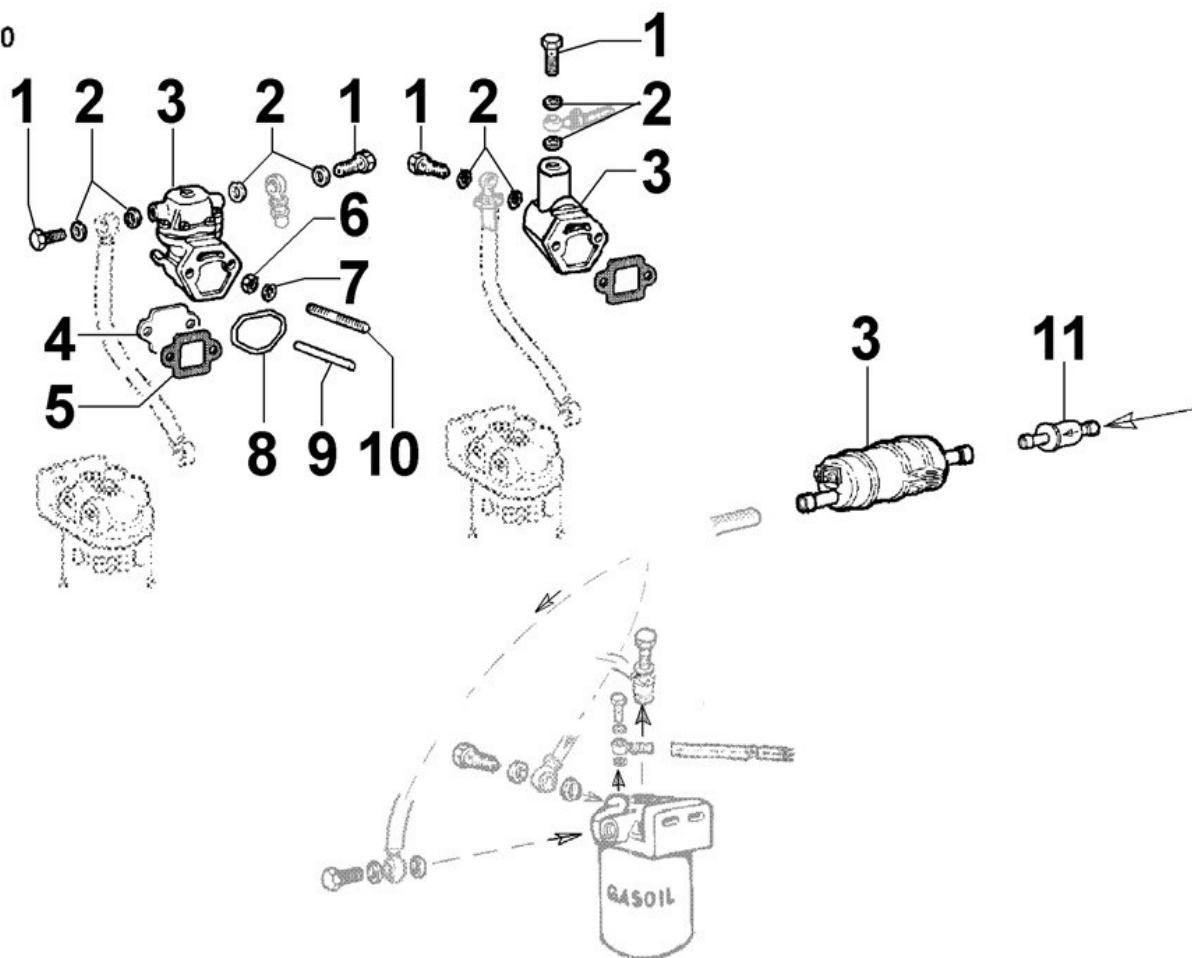

FUEL FEED PUMP - Group: 8062300050

8 062 30

FUEL FEED PUMP - Group: 8062300050

Pos	Kit	Included in	Part #	Description	QTY	Tech info
1			ED0019011930-S	Union screw	2	
2			ED0046700590-S	Gasket	4	
3			ED0065850960-S	Lift pump	1	
6			ED0032401640-S	Nut	2	
7			ED0075550290-S	Washer	2	
8			ED0012000870-S	O-ring	1