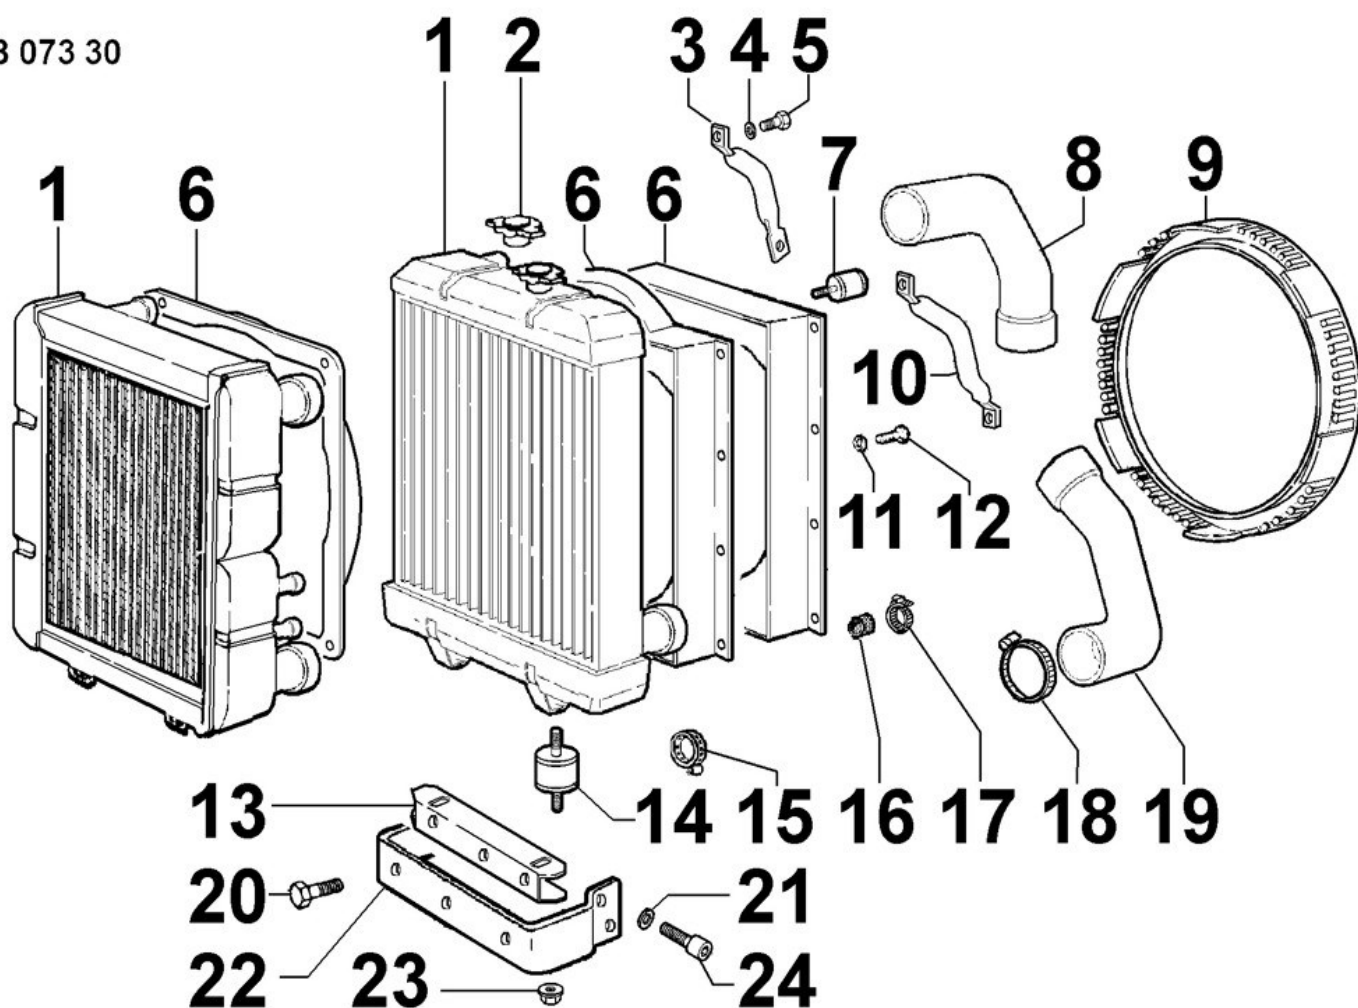

COOLANT RADIATOR - Group: 8073301040

8 073 30

COOLANT RADIATOR - Group: 8073301040

Pos	Kit	Included in	Part #	Description	QTY	Tech info
1	A		ED0073502910-S	Cooler	1	
2		(A)	ED0090002390-S	Cap	1	
6			ED0025697560-S	Shroud	1	
7			ED0086361540-S	Silent block	2	⚠
11			ED0076250700-S	Washer	4	
12			ED0097300100-S	Screw	4