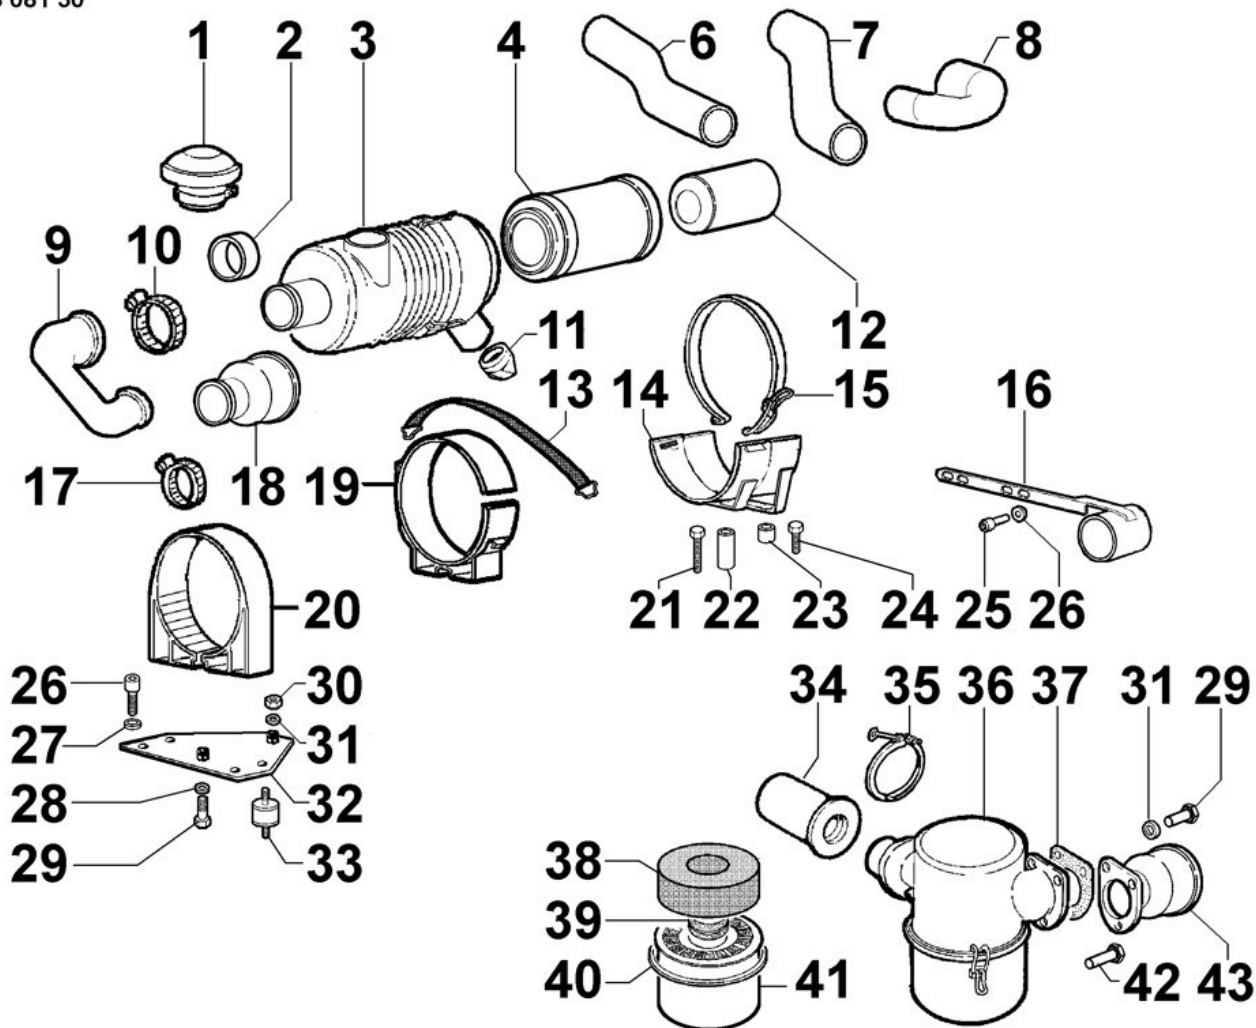

AIR FILTER - Group: 8081300480

8 081 30

AIR FILTER - Group: 8081300480

Pos	Kit	Included in	Part #	Description	QTY	Tech info
1			ED0021360540-S	Cap	1	
3	(A)		ED0037004570-S	Filter	1	
4	(A)		ED0021751260-S	AIR CARTRIDGE	1	
8			ED0053651410-S	Hose	1	
10			ED0036301660-S	Clamp	1