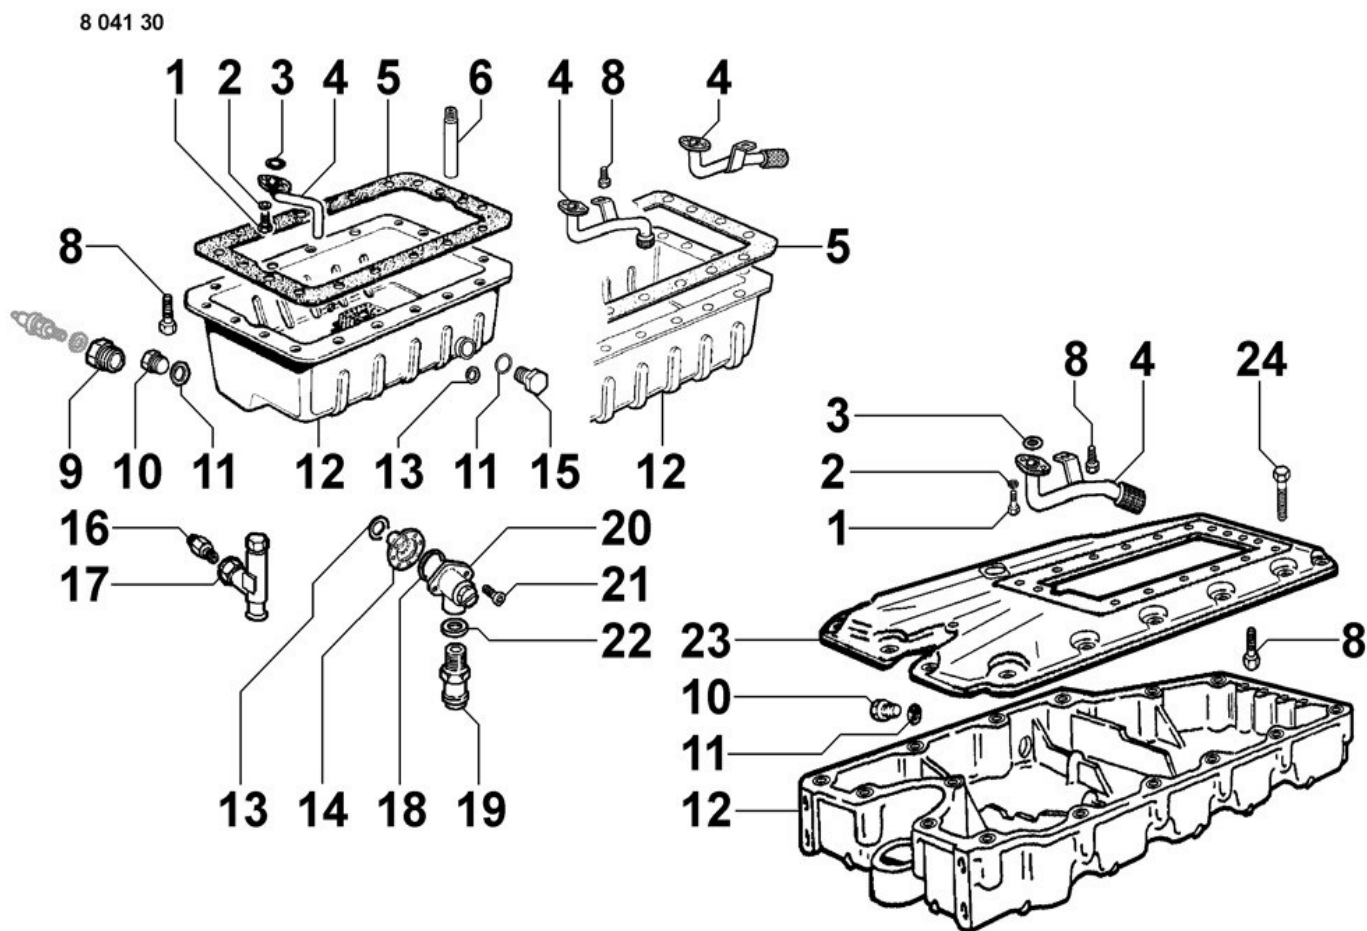

OIL PAN - Group: 8041300070

OIL PAN - Group: 8041300070

Pos	Kit	Included in	Part #	Description	QTY	Tech info
1			ED0017600050-S	Screw	2	
2			ED0075650040-S	Washer	2	
3			ED0012002260-S	O-ring	1	
4			ED0093201670-S	hose	1	
5			ED0046011660-S	Gasket	1	
8			ED0017701600-S	Screw	22