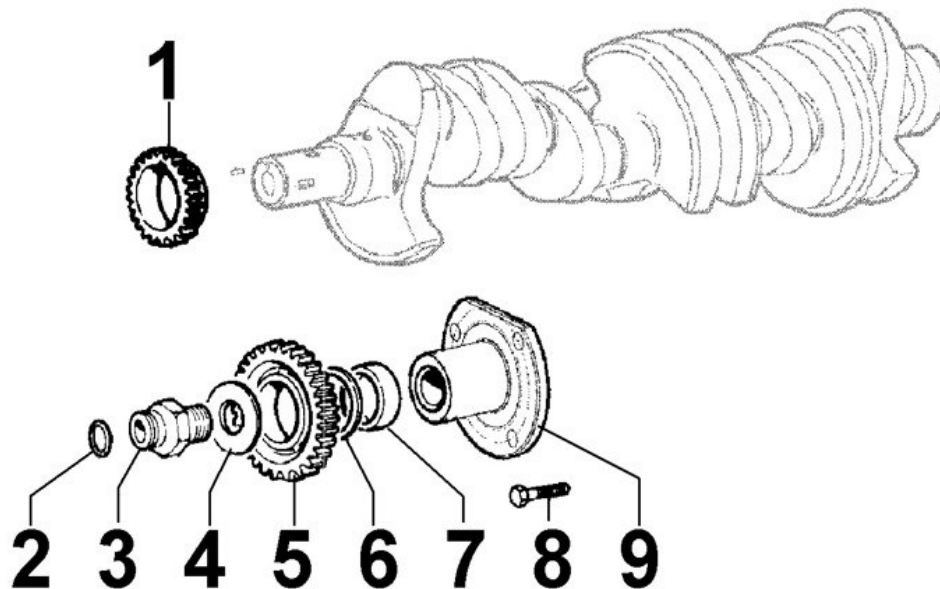

TIMING SYSTEM - Group: 8038300010

8 038 30

TIMING SYSTEM - Group: 8038300010

Pos	Kit	Included in	Part #	Description	QTY	Tech info
1			ED0049361670-S	Gear	1	
2			ED0012002190-S	O-ring	1	
3			ED0098201380-S	Screw	1	
4			ED0012571560-S	Thrust washer	1	
5	(A)		ED0049361650-S	Gear	1	
6			ED0012571570-S	Thrust washer	1