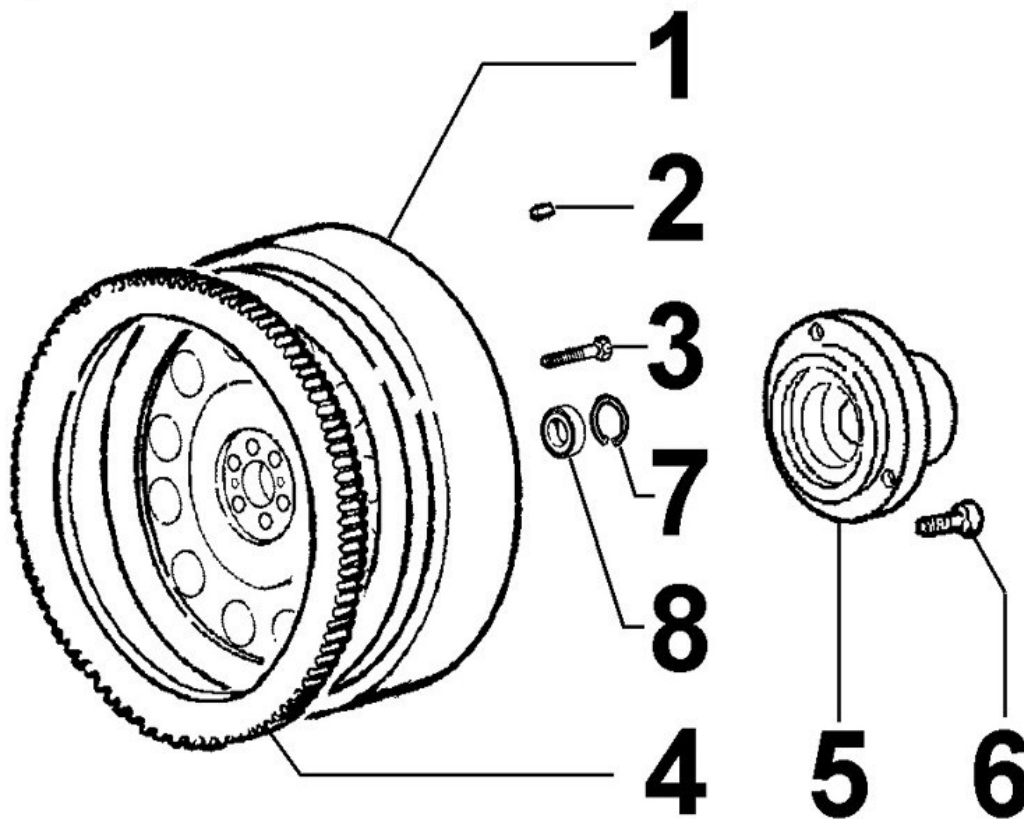

FLYWHEEL - Group: 8012300090

8 012 30

FLYWHEEL - Group: 8012300090

Pos	Kit	Included in	Part #	Description	QTY	Tech info
1	A		ED0098809620-S	Flywheel	1	
3			ED0018620890-S	Screw	6	
4		(A)	ED0028160650-S	Ring gear	1