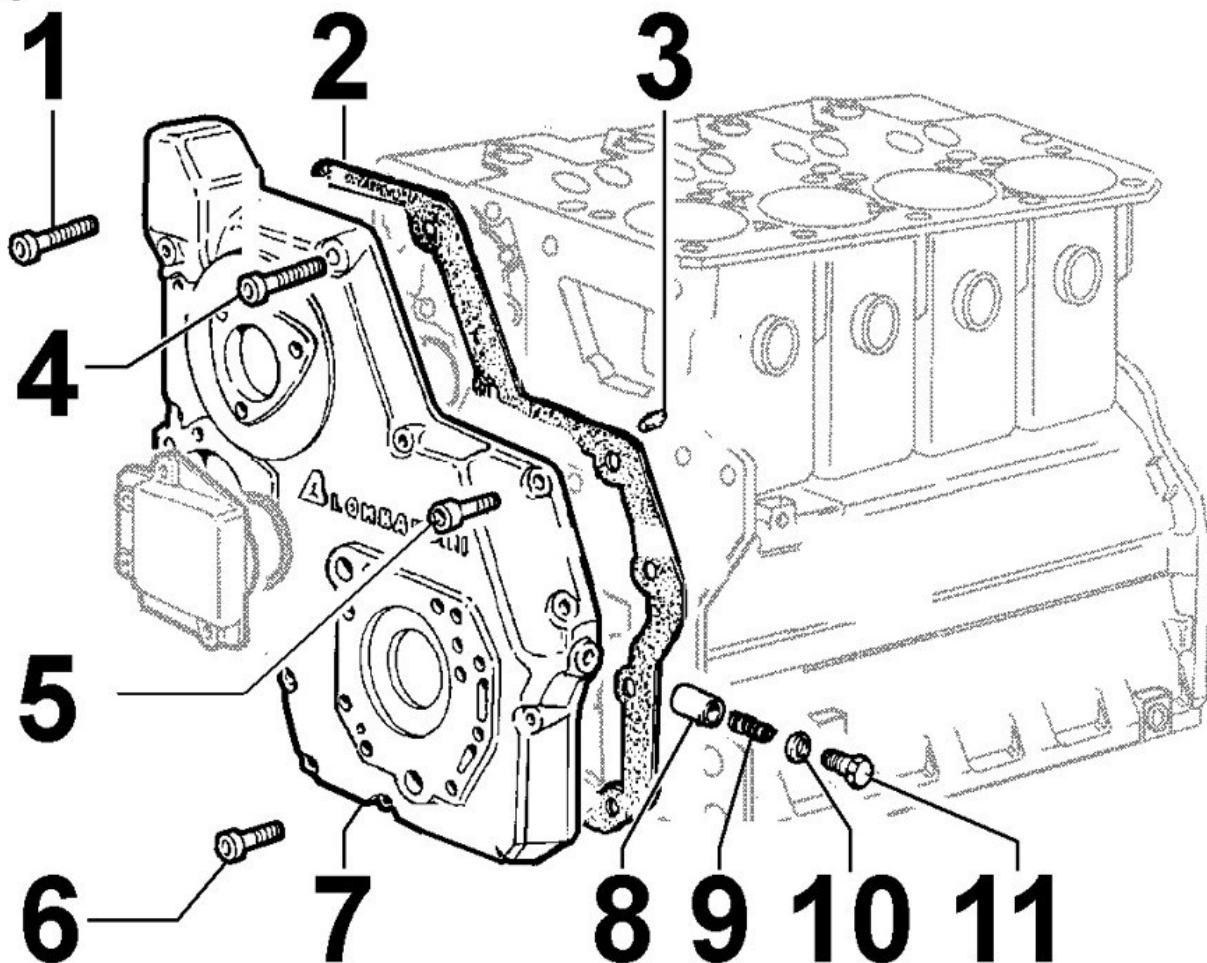

TIMING SYSTEM COVER - Group: 8027300010

8 027 30

TIMING SYSTEM COVER - Group: 8027300010

Pos	Kit	Included in	Part #	Description	QTY	Tech info
2			ED0046012050-S	Gasket	1	
3			ED0084600550-S	Pin	2	
4			ED0097320750-S	Screw	2	
5			ED0097301000-S	Screw	2	
6			ED0097300310-S	Screw	8	
7	(A)		ED0066580150-S	Door	1	⚠