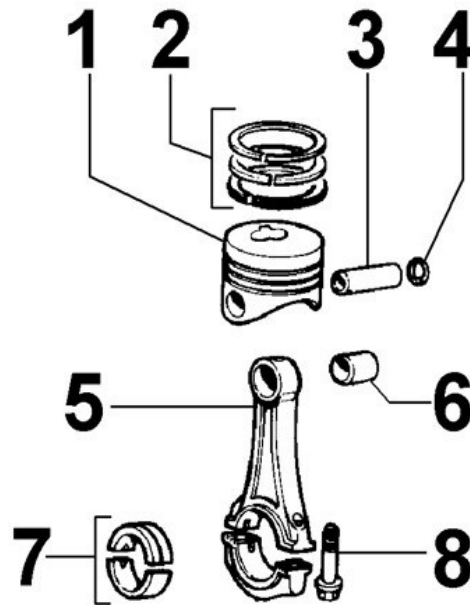

PISTON / CONNECTING ROD - Group: 8011300040

8 011 30

PISTON / CONNECTING ROD - Group: 8011300040

Pos	Kit	Included in	Part #	Description	QTY	Tech info
0			ED0015260210-S	Connecting rod	4	
0			ED0016300680-S	Conrod bushing	1	
1	B		ED0065017660-S	Piston ass.y	4	
1	B		ED0065017670-S	Piston ass.y (ø+0.5mm)	4	
1	B		DISC.	not available	4	
2		(B)	ED0082112240-S	Rings kit	4