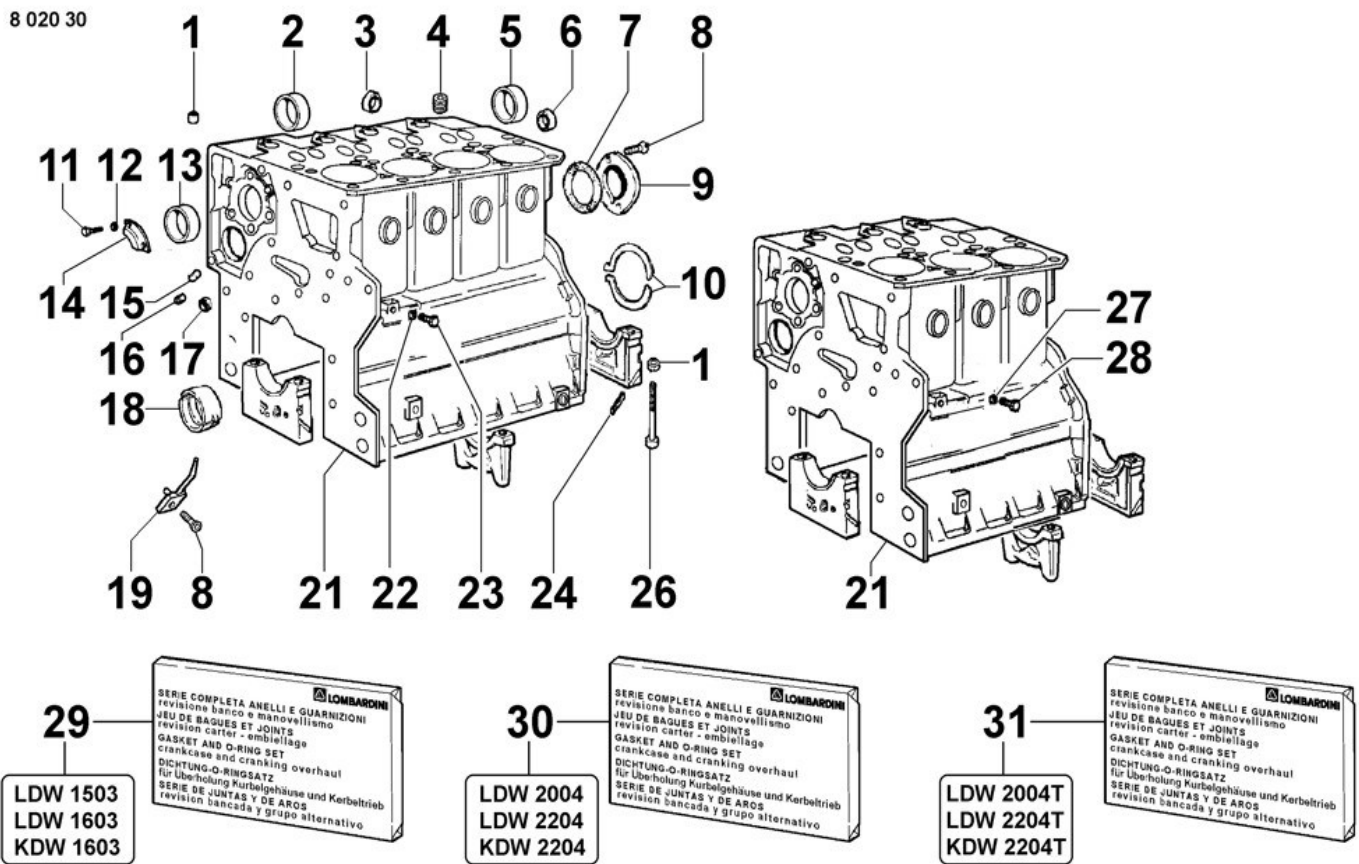

CRANKCASE - Group: 8020300420

CRANKCASE - Group: 8020300420

Pos	Kit	Included in	Part #	Description	QTY	Tech info
0			ED0015803260-S	Bushing	1	
0			ED0015803270-S	Bushing	1	
0			ED0015803370-S	Bushing	1	
1	(A)		ED0019701410-S	Bushing	10/12	
3	(A)		ED0089900220-S	Cap	4	
4			ED0097651400-S	Screw	1	⚠
6	(A)		ED0089900540-S	Cap	1	⚠