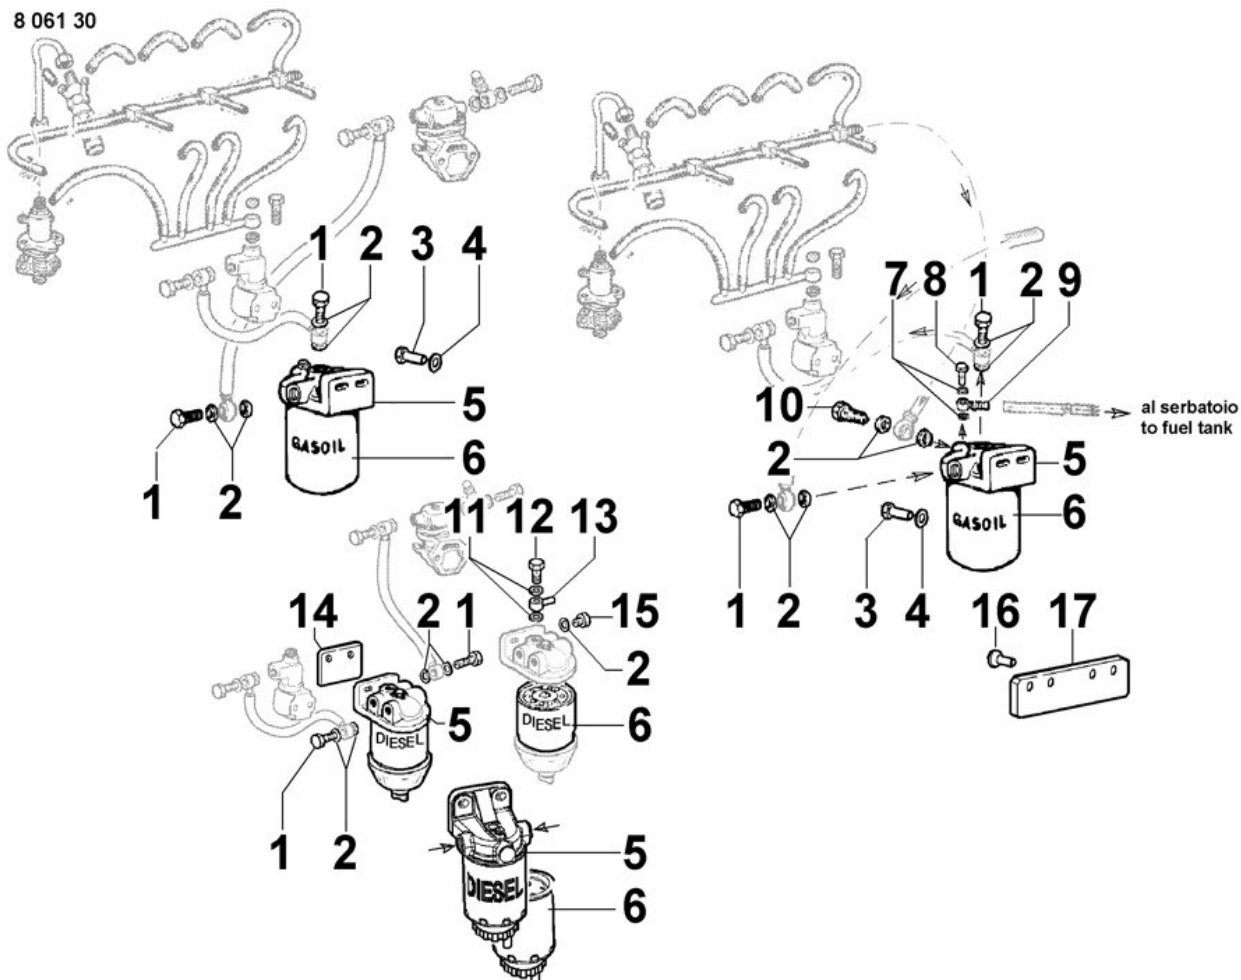

FUEL FILTER - Group: 8061300180

FUEL FILTER - Group: 8061300180

Pos	Kit	Included in	Part #	Description	QTY	Tech info
1			ED0019010320-S	Union screw	2	
2			ED0046700610-S	Gasket	6	
3			ED0017800310-S	Screw	2	
4			ED0076250200-S	Washer	2	
5	A		ED0037301260-S	Filter	1	⚠