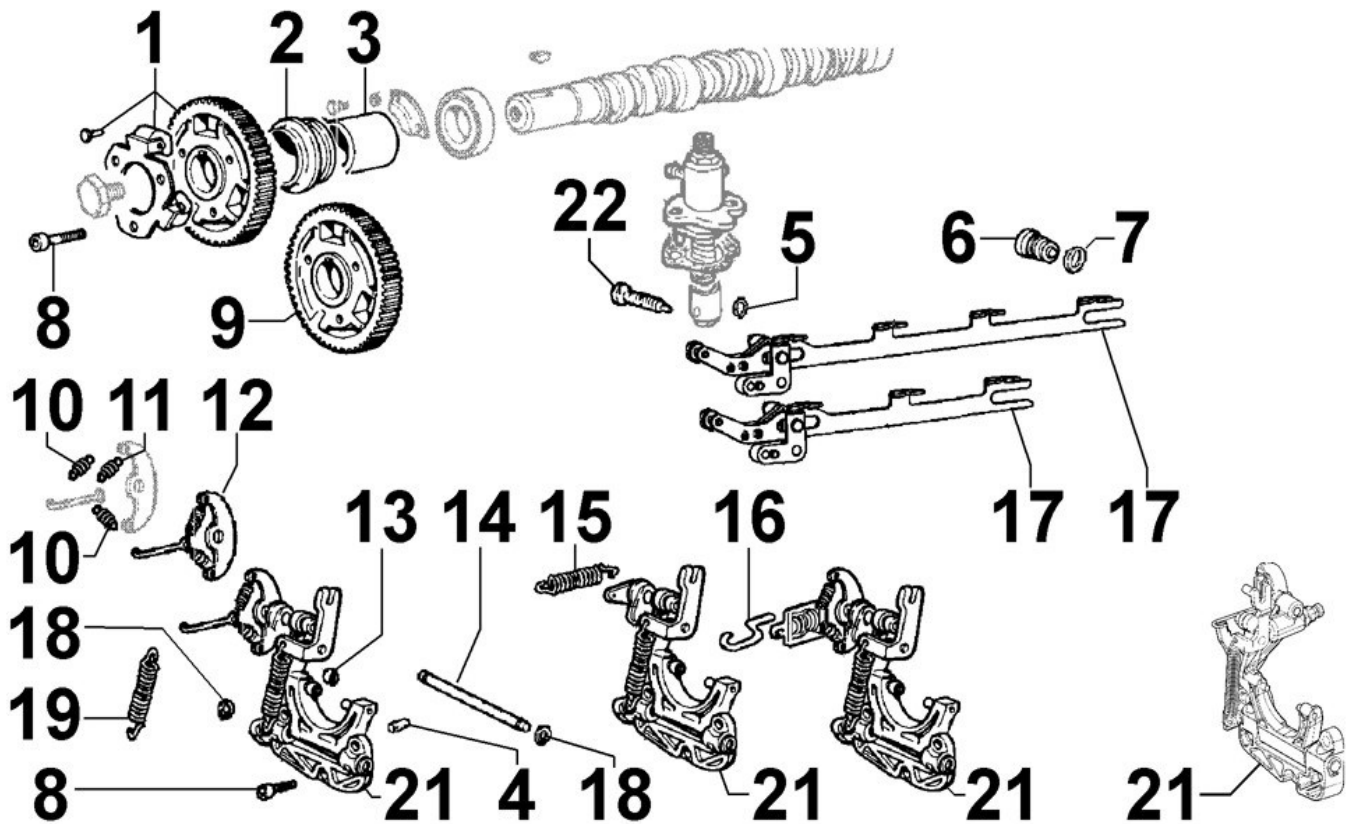

SPEED GOVERNOR - Group: 8050300570

SPEED GOVERNOR - Group: 8050300570

Pos	Kit	Included in	Part #	Description	QTY	Tech info
1	C		ED0073620020-S	Governor	1	
2			ED0020861220-S	Housing	1	
3			ED0034950460-S	Spacer	1	
4			ED0084600550-S	Pin	2	
5			ED0076251240-S	Washer	1	
6			ED0041901030-S	Ring nut	1	
7			ED0046700210-S	Gasket	1