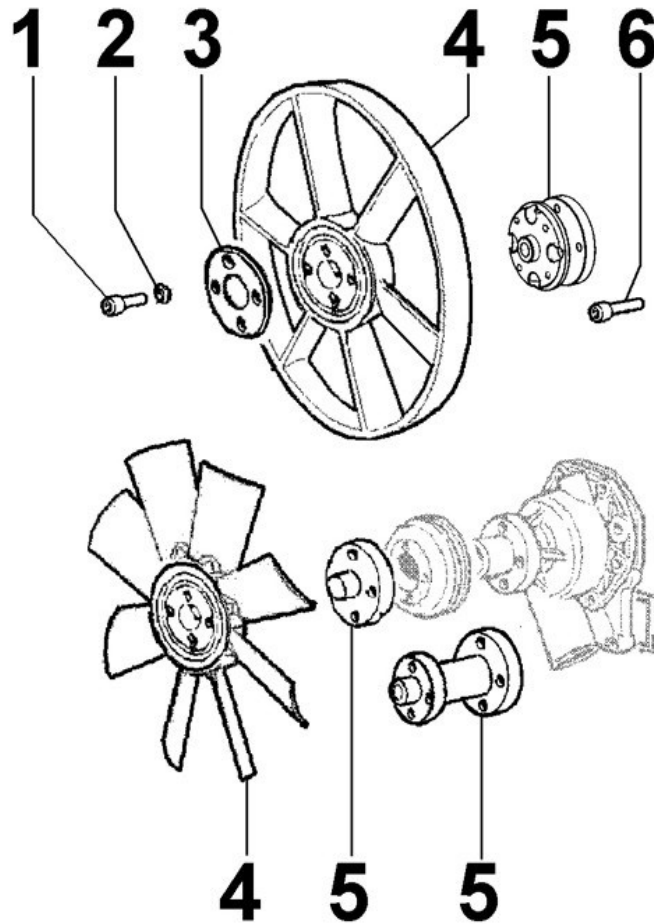

COOLING FAN - Group: 8071300030

8 071 30

COOLING FAN - Group: 8071300030

Pos	Kit	Included in	Part #	Description	QTY	Tech info
1			ED0097300150-S	Screw	4	
2			ED0076250620-S	Washer	4	
3			ED0062751470-S	Plate	1	
4			ED0097183240-S	Fan	1	⚠