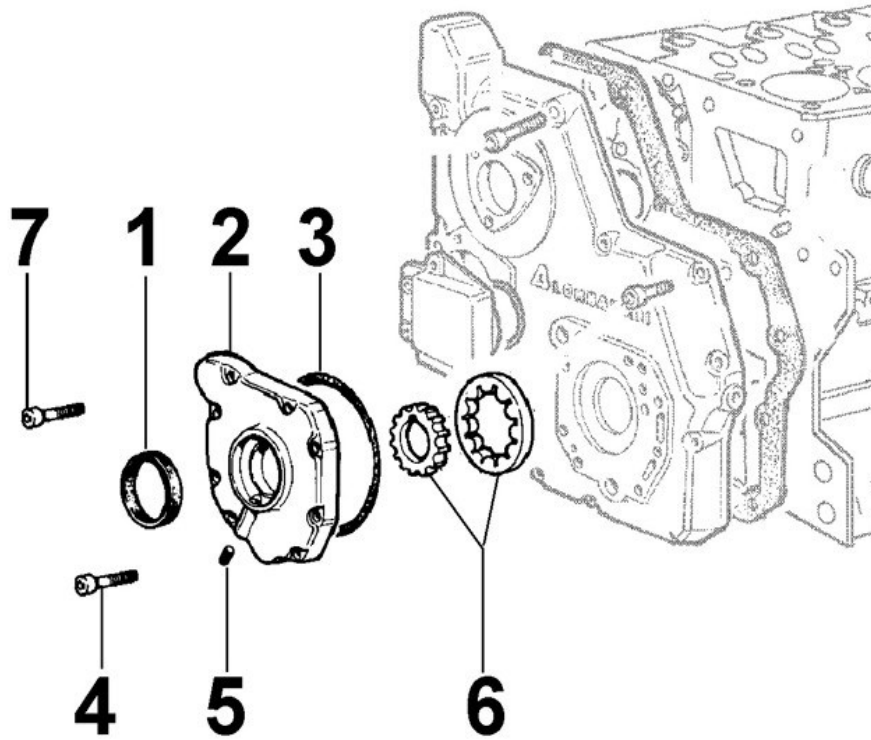

8	ED0097320740-S	Screw	4
9	ED0061300990-S	Gear shaft	1

OIL PUMP - Group: 8040300060

**8 040 30**

OIL PUMP - Group: 8040300060

Pos	Kit	Included in	Part #	Description	QTY	Tech info
1		(A)	ED0012133480-S	Seal ring	1	⚠
2	(A)		ED0026500570-S	Cover	1	⚠
3			ED0044311490-S	Gasket	1	⚠
4			ED0097300120-S	Screw	7	
6			ED0077501630-S	Rotor	1	
7			ED0097304160-S	Screw	2	