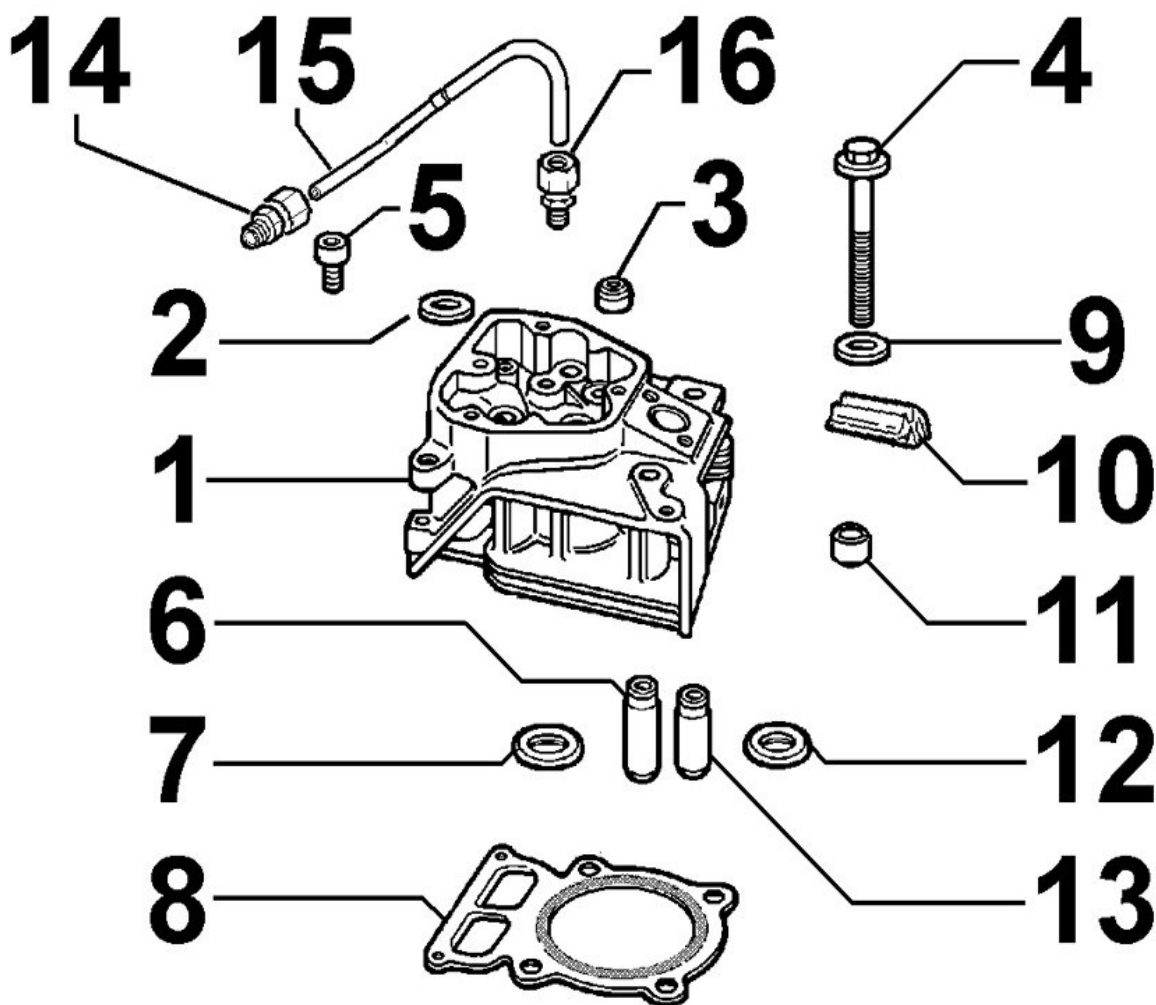

CYLINDER HEAD - Group: 8021180020

CYLINDER HEAD - Group: 8021180020

Pos	Kit	Included in	Part #	Description	QTY	Tech info
1	A		ED0092007190-S	Cylinder head	1	
2			ED0076250610-S	Washer	1	
3			ED0045350150-S	Gasket	2	
4			ED0018621520-S	Screw	4	
5			ED0097320780-S	Screw	2	
6	(A)		ED0048452180-S	Valve guide - Intake	1