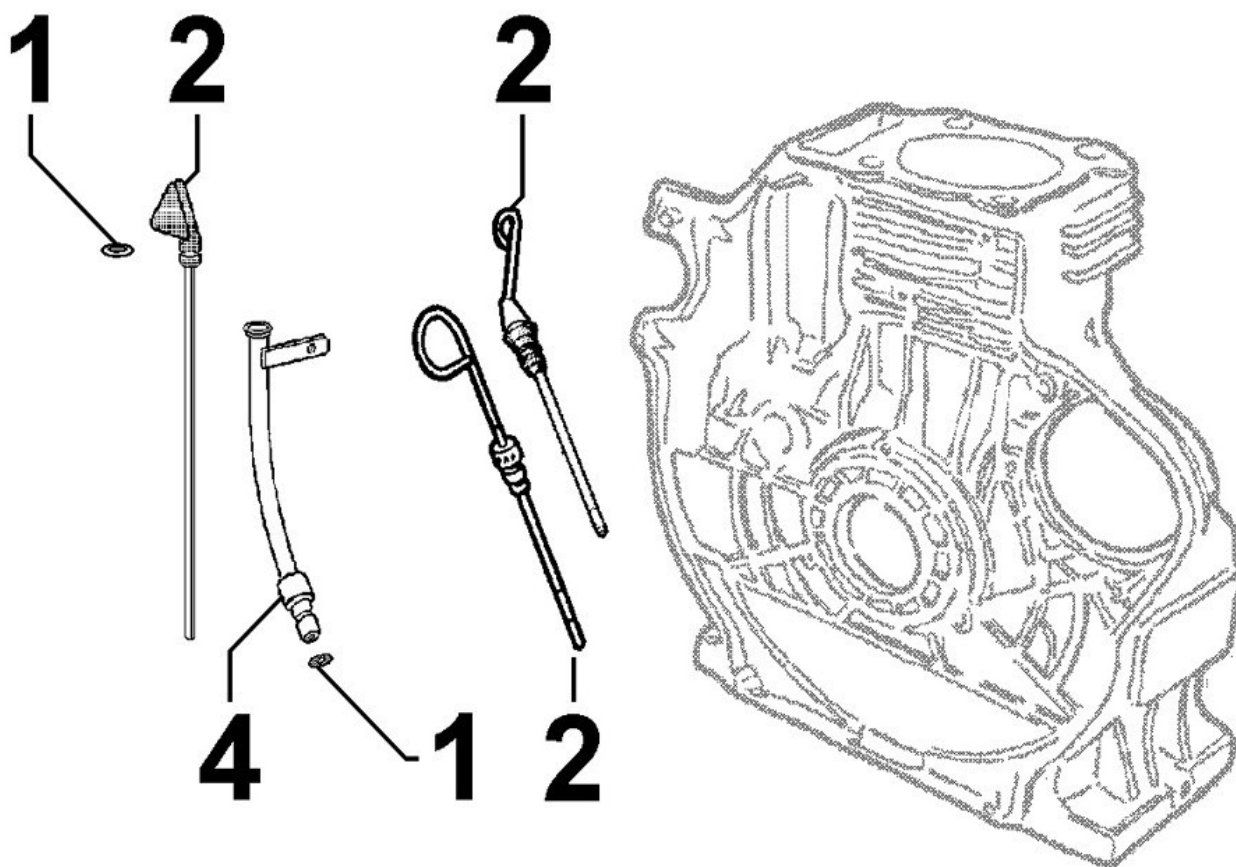

OIL DIPSTICK - Group: 8043180050

OIL DIPSTICK - Group: 8043180050

Pos	Kit	Included in	Part #	Description	QTY	Tech info
1		(A)	ED0012000340-S	O-ring	1	
2	A		ED0014005350-S	Dipstick	1	
4			ED0093301690-S	hose	1