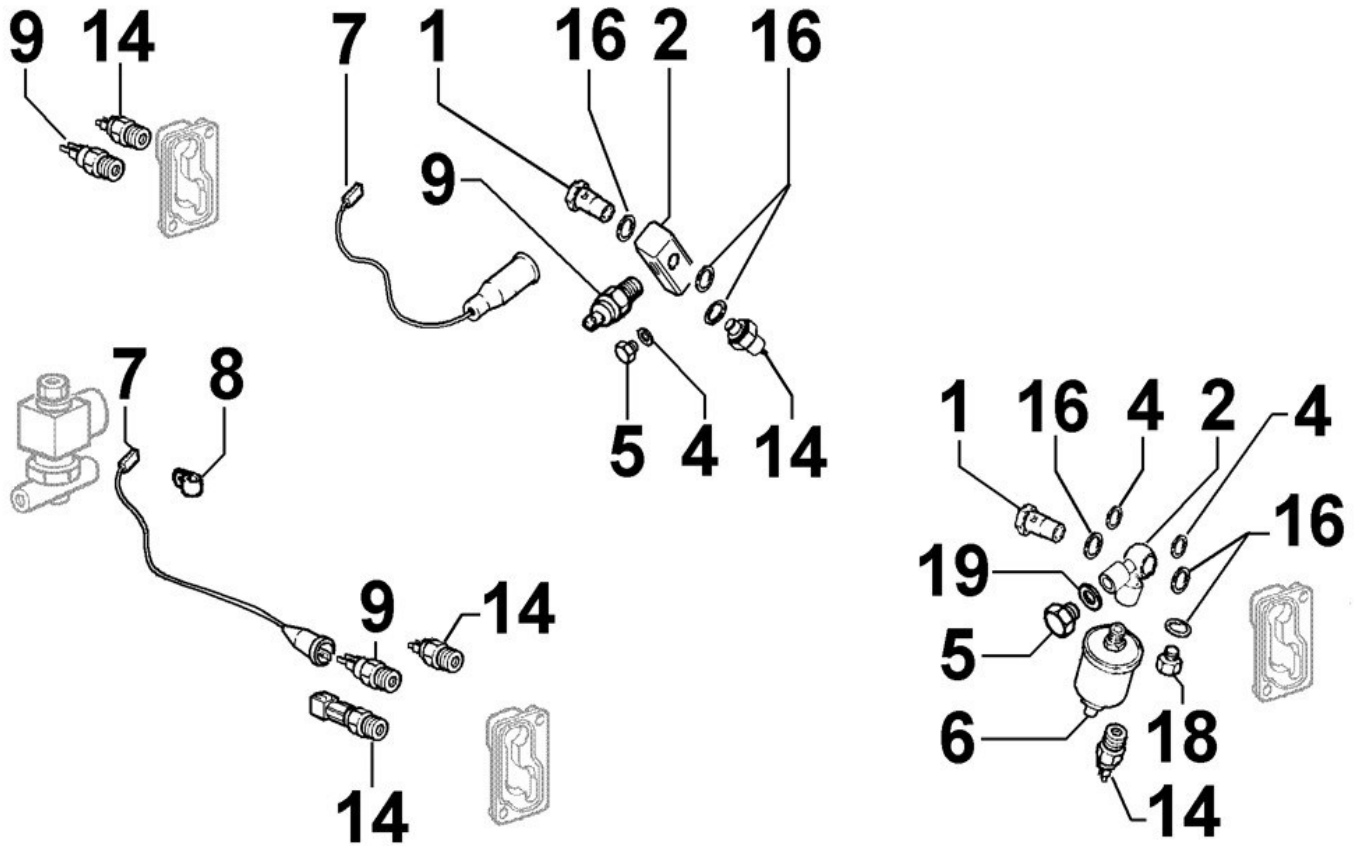

OIL PRESSURE SWITCH - Group: 8102180310

OIL PRESSURE SWITCH - Group: 8102180310

Pos	Kit	Included in	Part #	Description	QTY	Tech info
9			ED0050412670-S	Switch	1