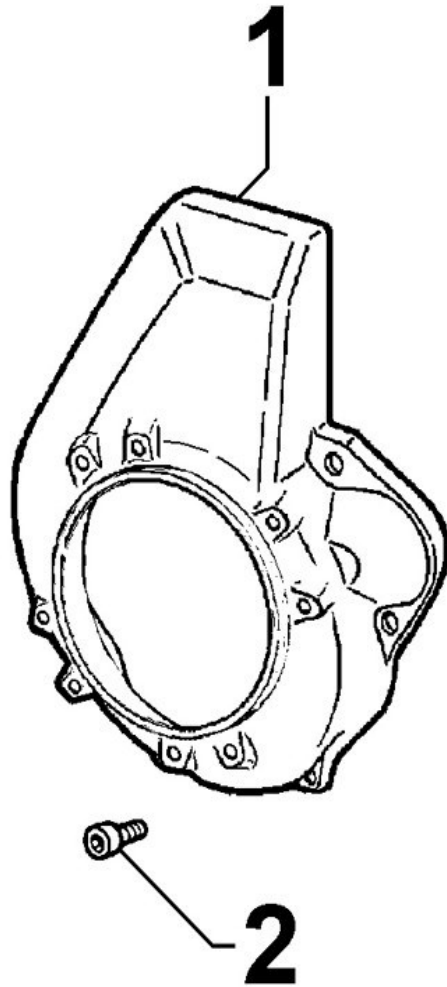

15	ED0036170190-S	Clamp	1
27	ED00613R0120-S	PLATE	1
28	ED0032030500-S	Nut	1
30	DISC.	not available	2
31	ED0077551180-S	Shut off valve	1
32	ED0097300100-S	Screw	1

AIR SHROUD - Group: 8070180130

AIR SHROUD - Group: 8070180130