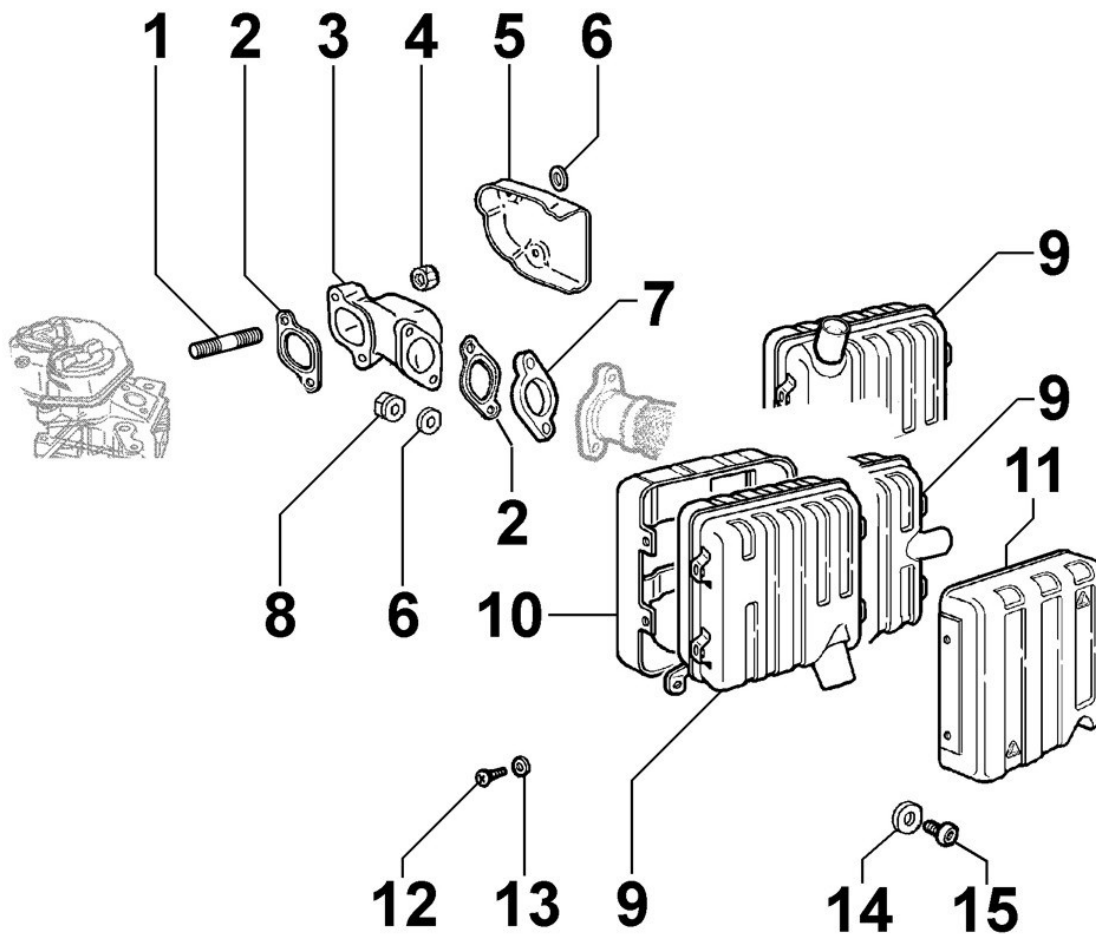

EXHAUST LINE - Group: 8086180330

EXHAUST LINE - Group: 8086180330

Pos	Kit	Included in	Part #	Description	QTY	Tech info
1			ED0067800270-S	Stud	2	⚠
2		(B)	ED0045011010-S	Gasket	2	
3		(B)	ED0024866630-S	manifold	1	⚠
4			ED0032401720-S	Nut	2	
8		(B)	ED0032401650-S	Nut	2