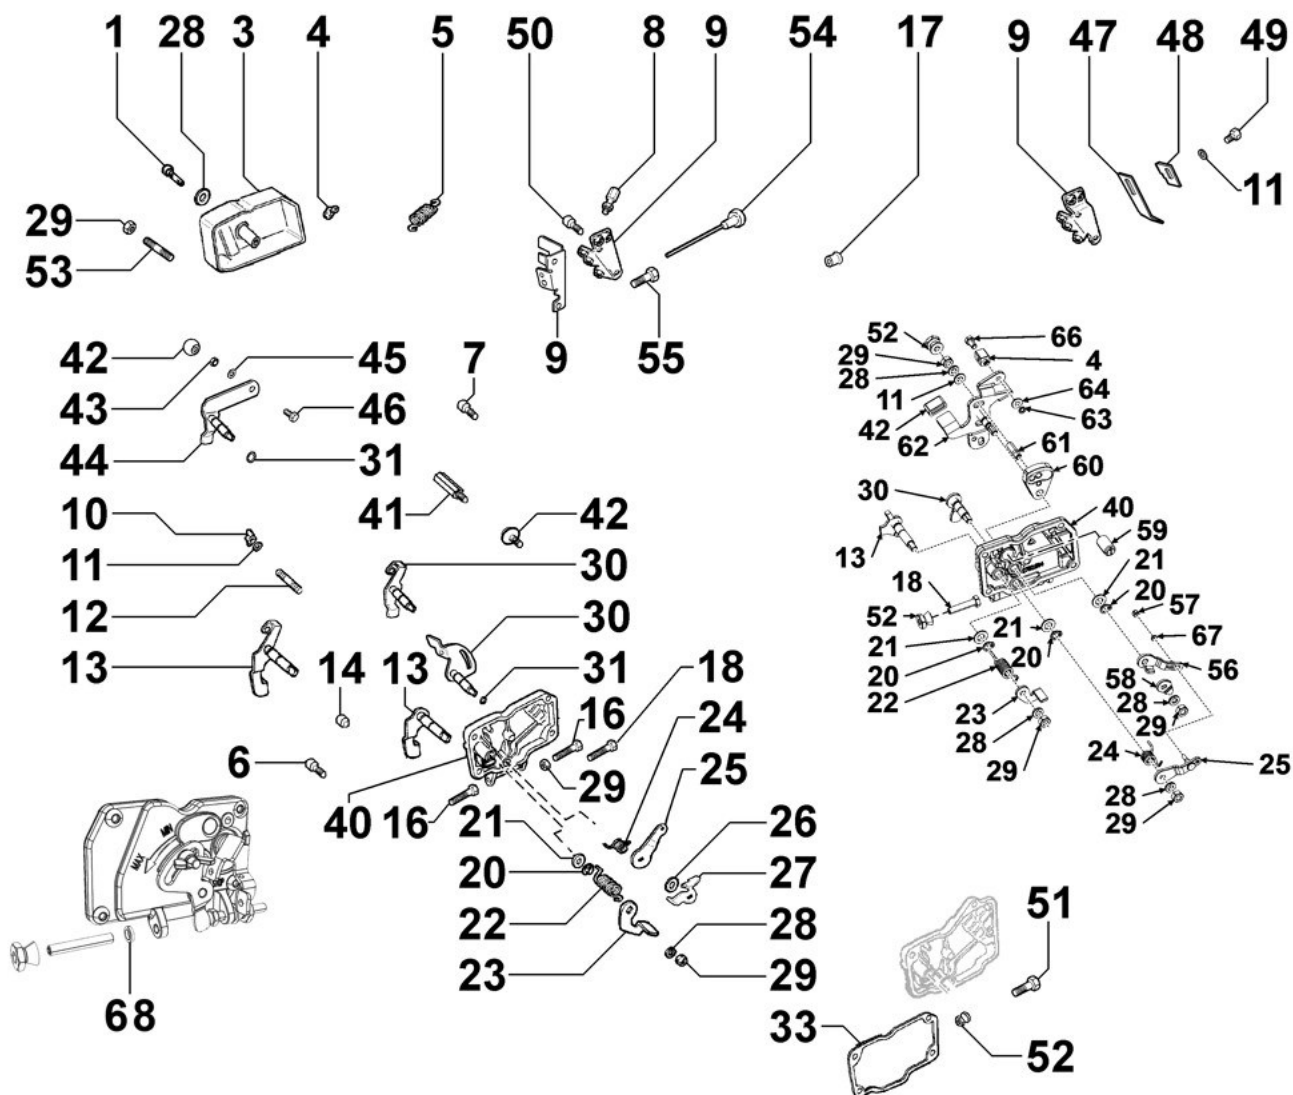

CONTROLS - Group: 8051180230

CONTROLS - Group: 8051180230

Pos	Kit	Included in	Part #	Description	QTY	Tech info
5			ED0056554030-S	Spring	1	
7			ED0097303370-S	Screw	2	
9			ED0085101690-S	Angle bracket	1	
11			ED0076250070-S	Washer	1	
14		(A)	ED0090801330-S	Cap	1