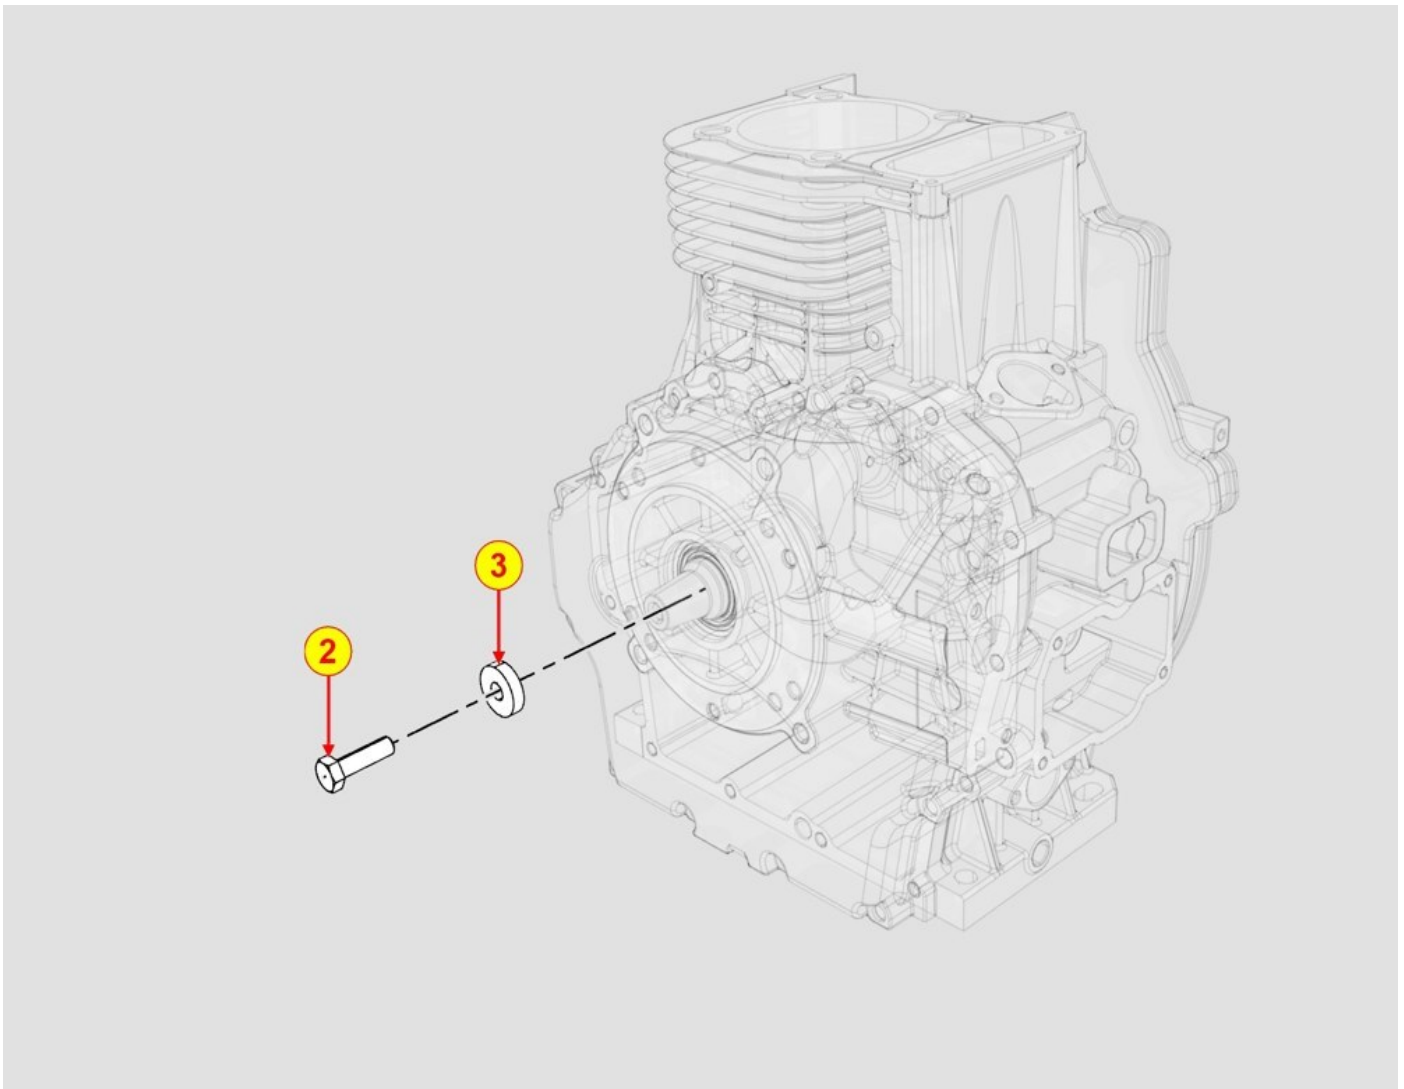

1st PTO ACCESSORIES - Group: 8162180010

1st PTO ACCESSORIES - Group: 8162180010

Pos	Kit	Included in	Part #	Description	QTY	Tech info
2			ED0017700390-S	Screw	1	
3			ED0076250600-S	Washer	1