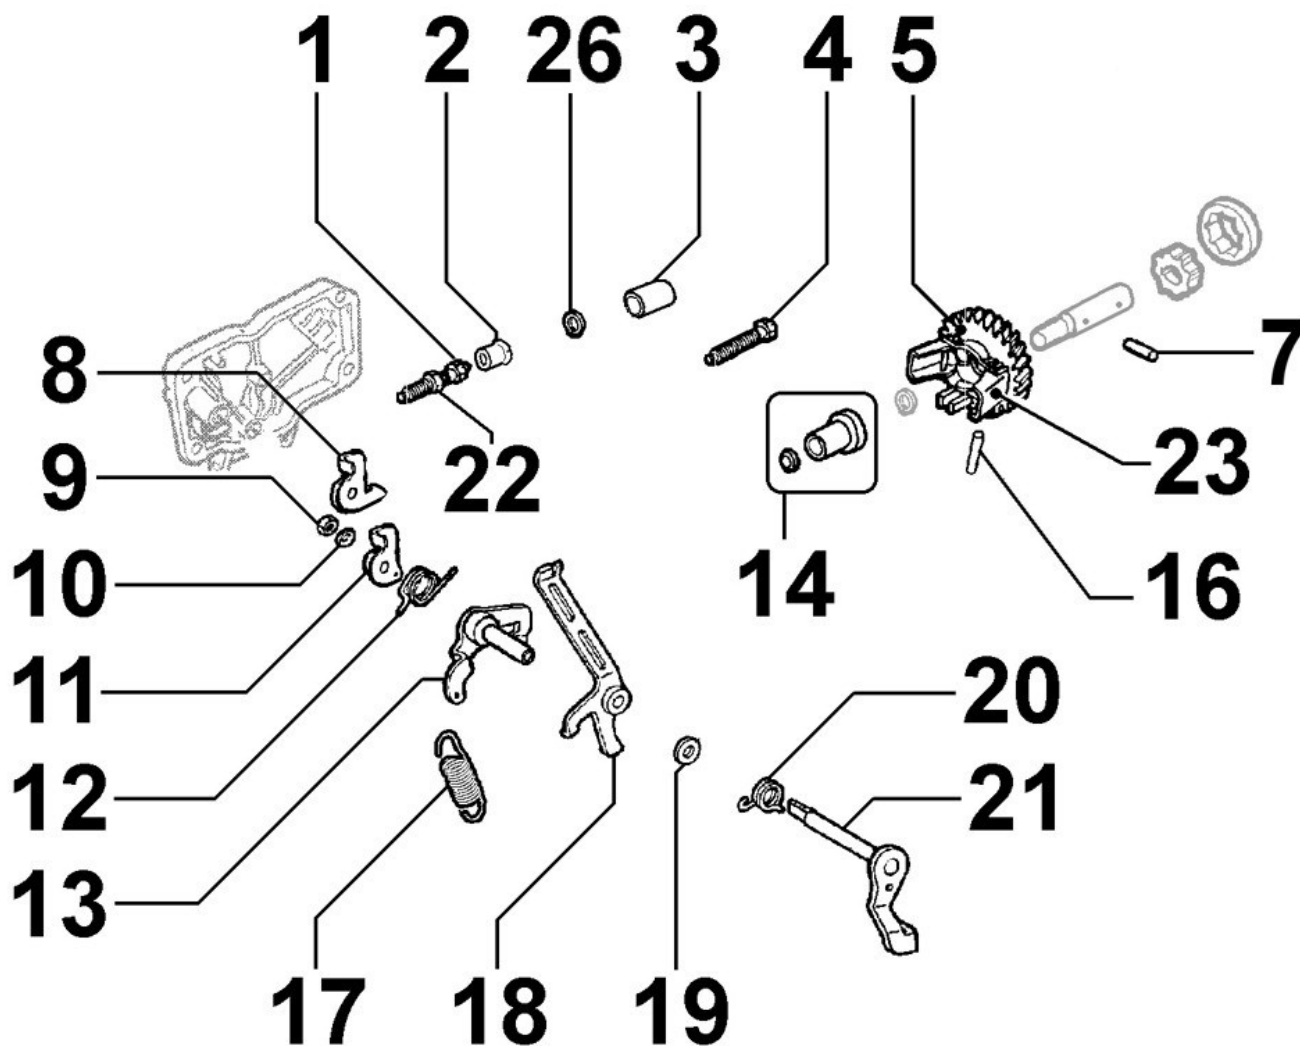

SPEED GOVERNOR - Group: 8050180160

SPEED GOVERNOR - Group: 8050180160

Pos	Kit	Included in	Part #	Description	QTY	Tech info
1			ED0085761430-S	Choke	1	
2			ED0021450370-S	Cap	1	
5	B		ED0048964350-S	Spare KIT	1	⚠
7		(B)	ED0077701720-S	Roller	1	
9			ED0032400080-S	Nut	1