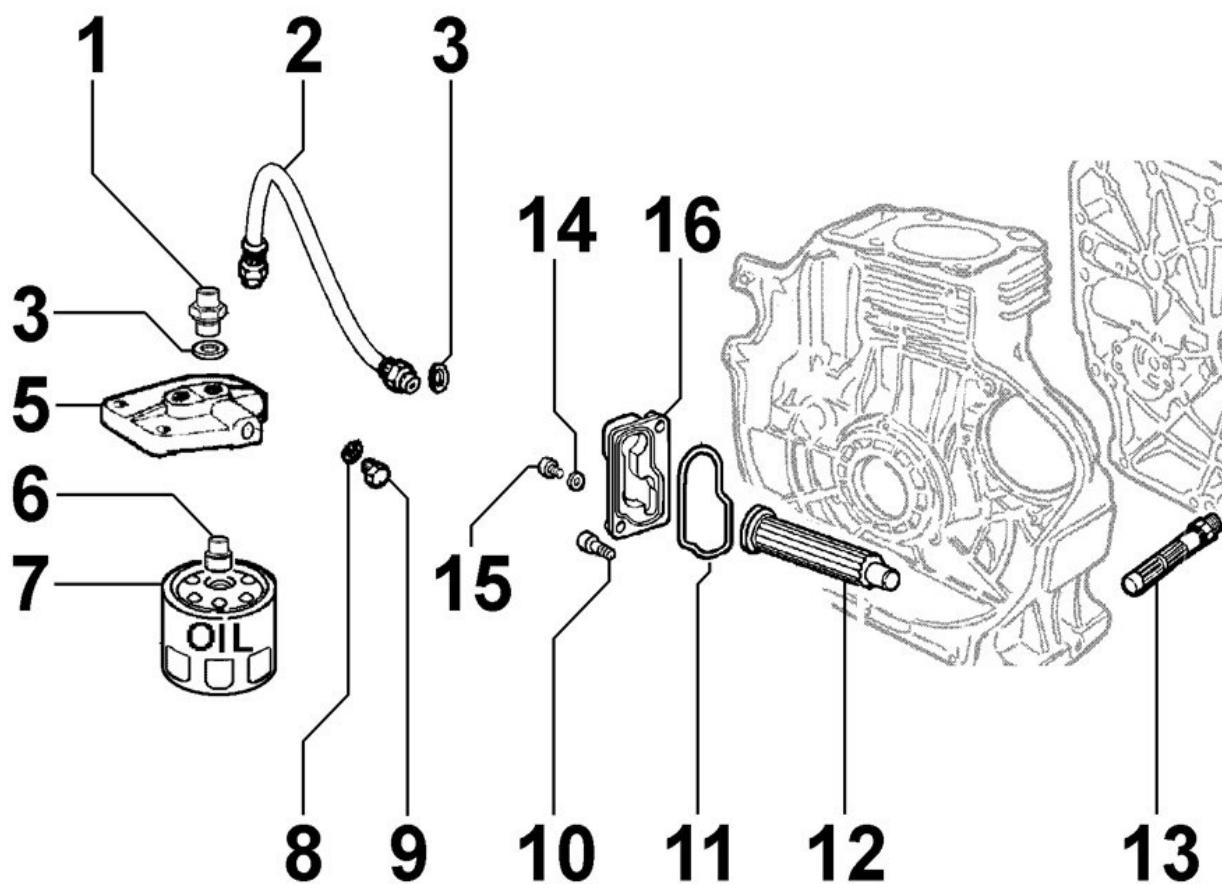

OIL FILTER - Group: 8042180060

OIL FILTER - Group: 8042180060

Pos	Kit	Included in	Part #	Description	QTY	Tech info
10			ED0097300130-S	Screw	2	
11			ED0012003840-S	O-ring	1	⚠
12			ED0021751550-S	OIL CARTRIDGE	1	
13			ED00395R0150-S	OIL CARTRIDGE (Internal)	1	
16			ED0092201190-S	Support	1