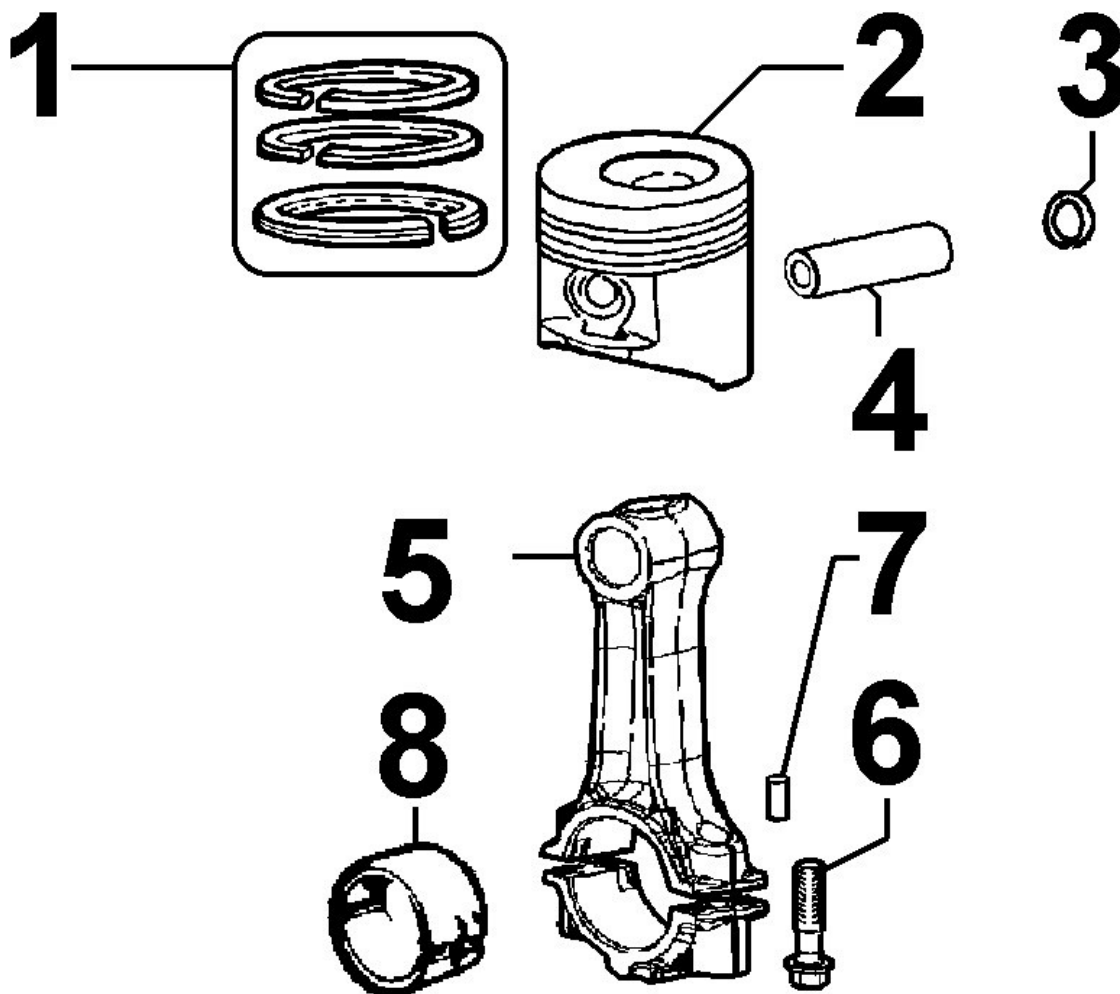

PISTON / CONNECTING ROD - Group: 8011180060

PISTON / CONNECTING ROD - Group: 8011180060

Pos	Kit	Included in	Part #	Description	QTY	Tech info
1		(B)	ED0082112820-S	Rings kit	1	
1		(B)	ED0082112830-S	Rings kit (ø+0.5mm)	1	
1		(B)	ED0082112840-S	Rings kit (ø+1mm)	1	
2		(B)	ED0065028950-S	Piston ass.y	1	
2		(B)	ED0065028960-S	Piston ass.y (ø+0.5mm)	1