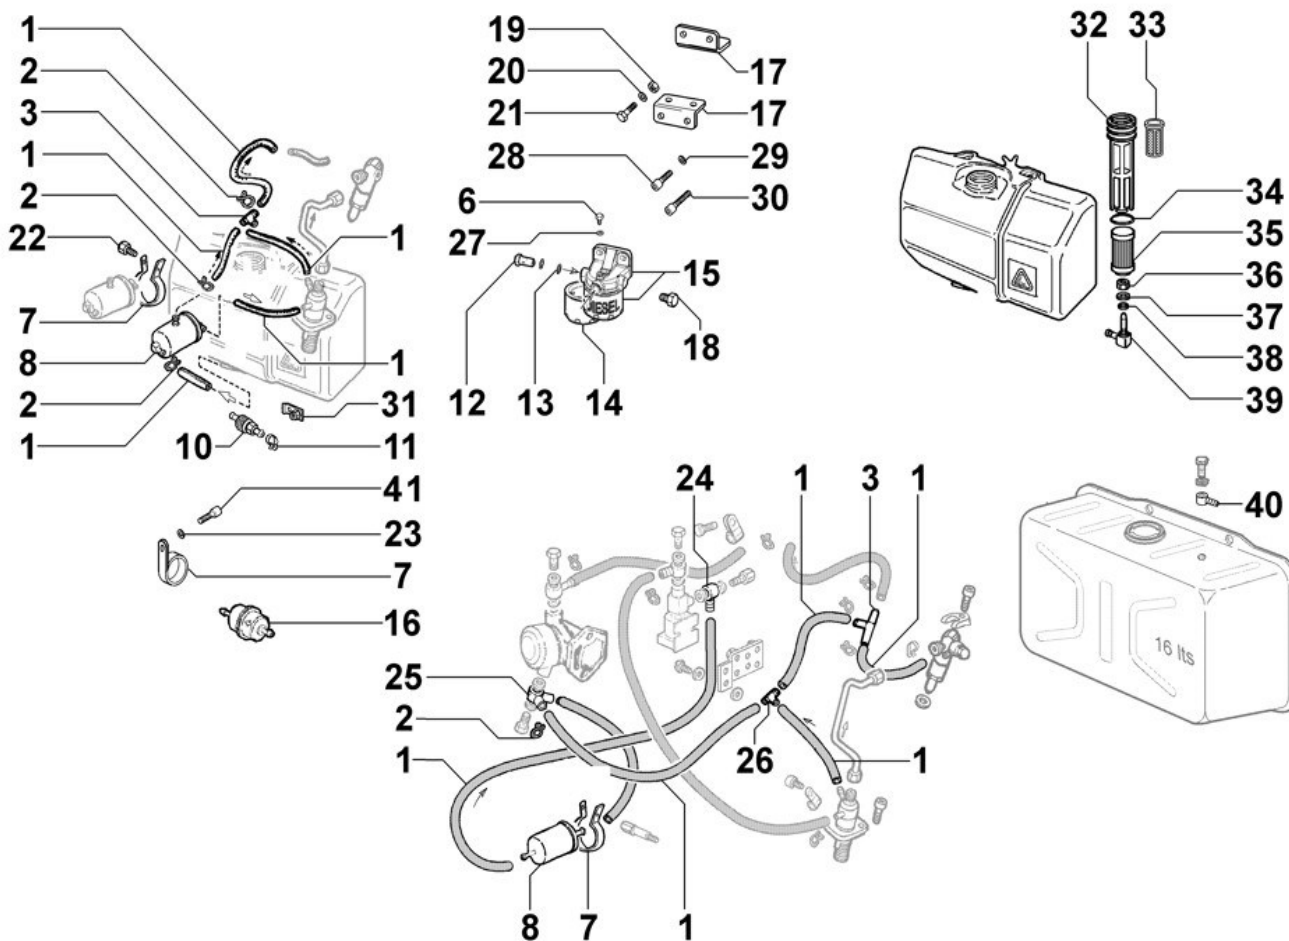

FUEL FILTER - Group: 8061180070

FUEL FILTER - Group: 8061180070

Pos	Kit	Included in	Part #	Description	QTY	Tech info
1			ED0093758720-S	fuel hose D.5x10 L250mm	1	
1			ED0093762300-S	fuel hose D.5x10 L500mm	1	
2			ED0036301630-S	Clamp	8	
7			ED0036171970-S	Clamp	1	⚠
8			ED0037300960-S	Filter	1	⚠