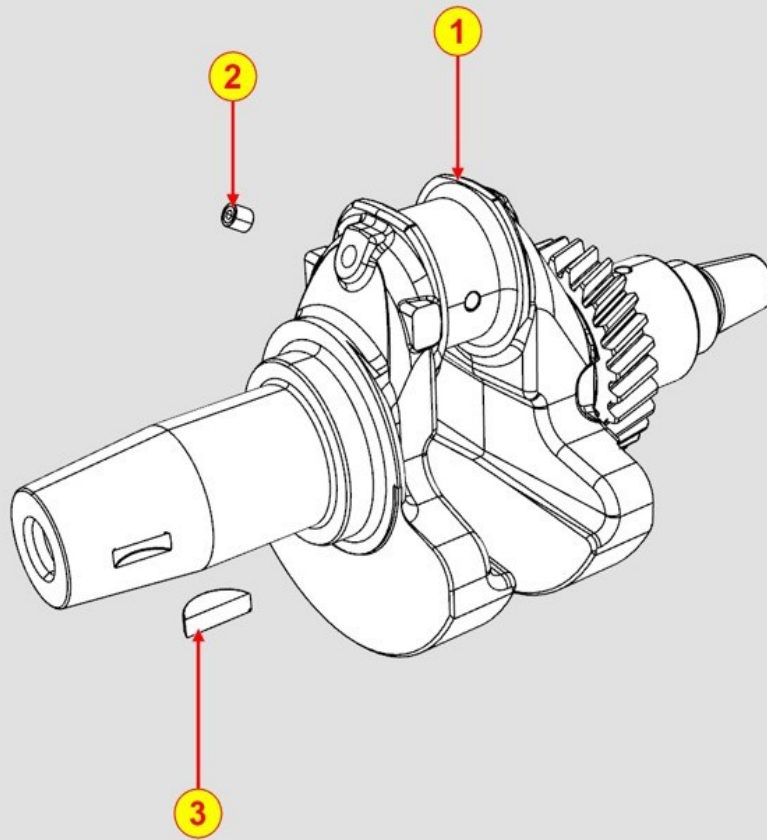

CRANKSHAFT - Group: 8010180200

CRANKSHAFT - Group: 8010180200

Pos	Kit	Included in	Part #	Description	QTY	Tech info
1	A		ED0010514330-S	Crankshaft	1	
2		(A)	ED0090801320-S	Cap	1	
3		(A)	ED0022800670-S	Key	1