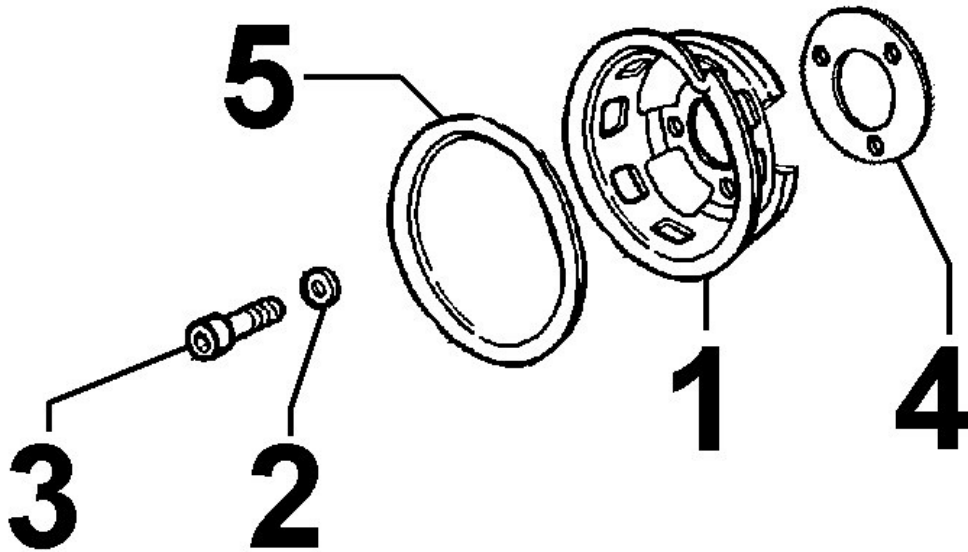

7

ED0076250080-S

Washer

1

OIL PRESSURE SWITCH - Group: 8102180310

OIL PRESSURE SWITCH - Group: 8102180310

Pos	Kit	Included in	Part #	Description	QTY	Tech info
9			ED0050412670-S	Switch	1	

STARTING - Group: 8110180040