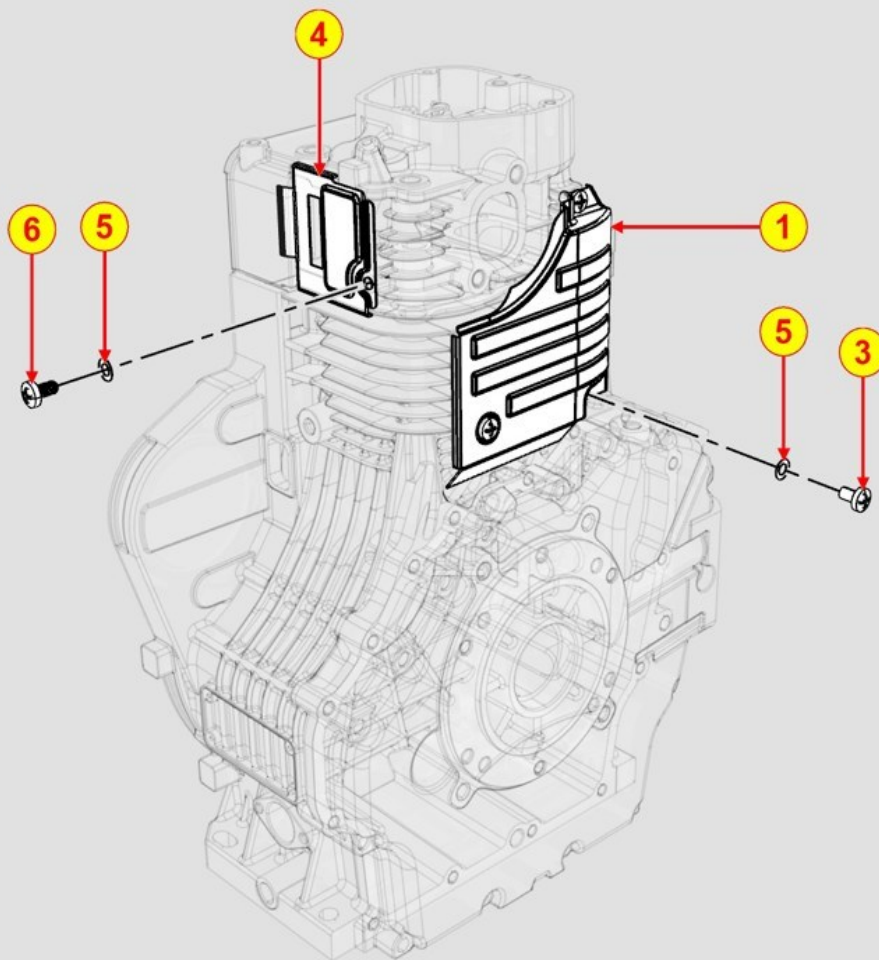

COOLING PLATES - Group: 8072180060

COOLING PLATES - Group: 8072180060

Pos	Kit	Included in	Part #	Description	QTY	Tech info
1			ED0050664040-S	Shroud	1	
3			ED0097901380-S	Screw	3	
4			ED0050663340-S	Shroud	1	
5			ED0075550040-S	Washer	2	
6			ED0098651220-S	VITE/SCREW	1