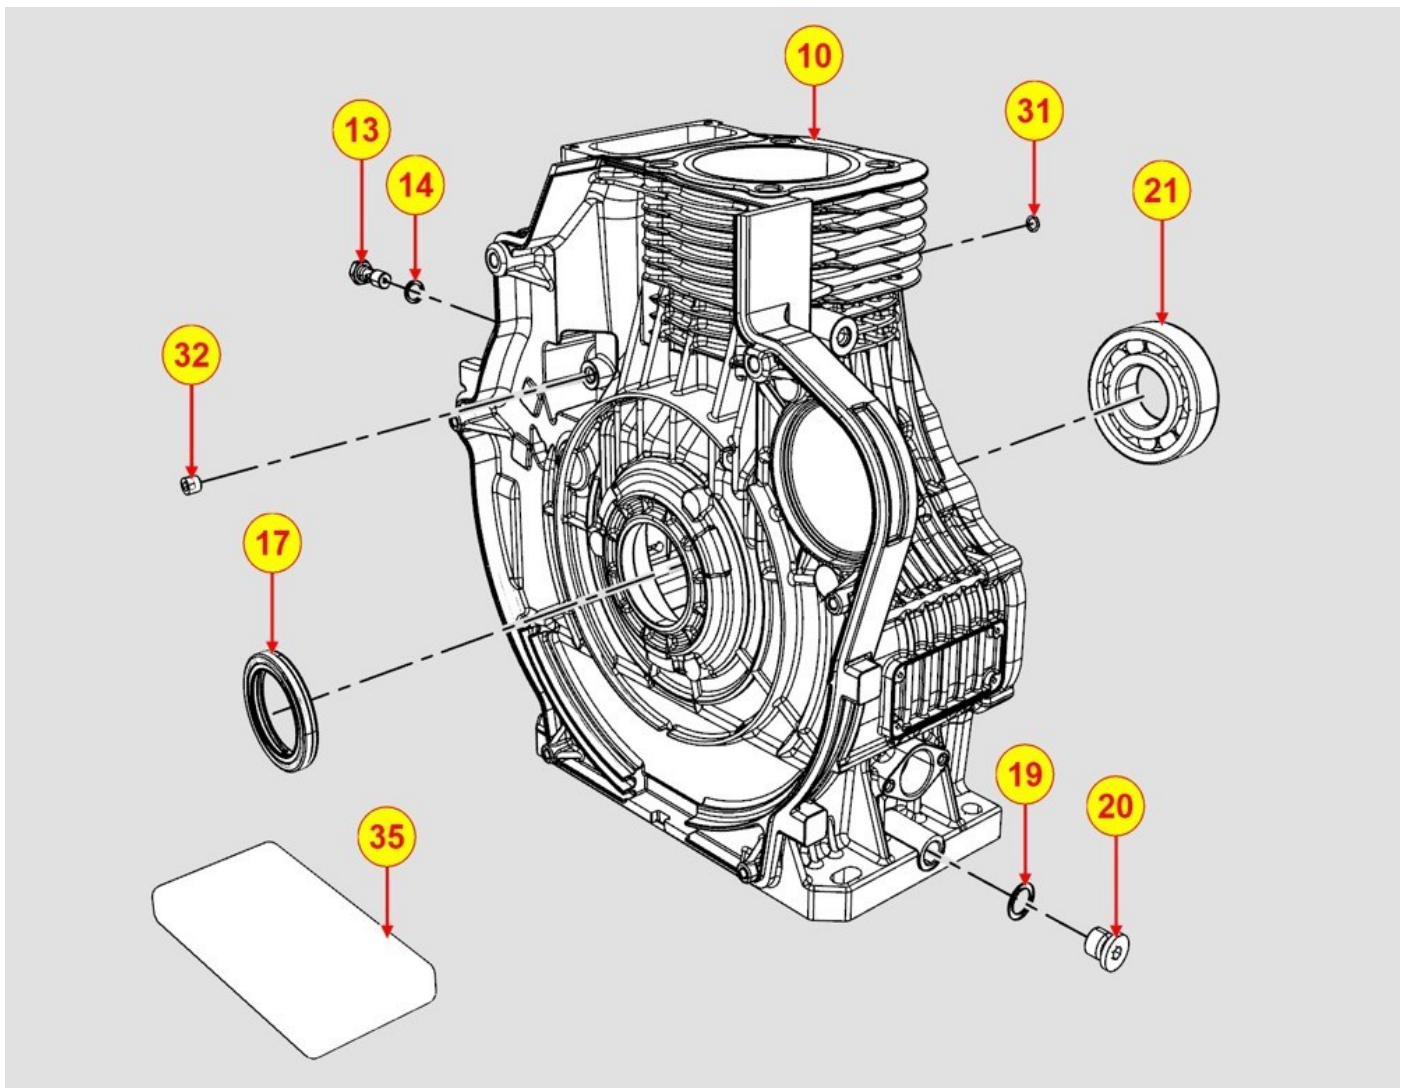

CRANKCASE - Group: 8020180570

CRANKCASE - Group: 8020180570

Pos	Kit	Included in	Part #	Description	QTY	Tech info
10			ED0015115040-S	Crankcase	1	⚠
13			ED0019011690-S	Union screw	1	
14			ED0046700590-S	Gasket	1	
17			ED0012135350-S	Seal ring	1	⚠
19			ED0043500070-S	Gasket	5