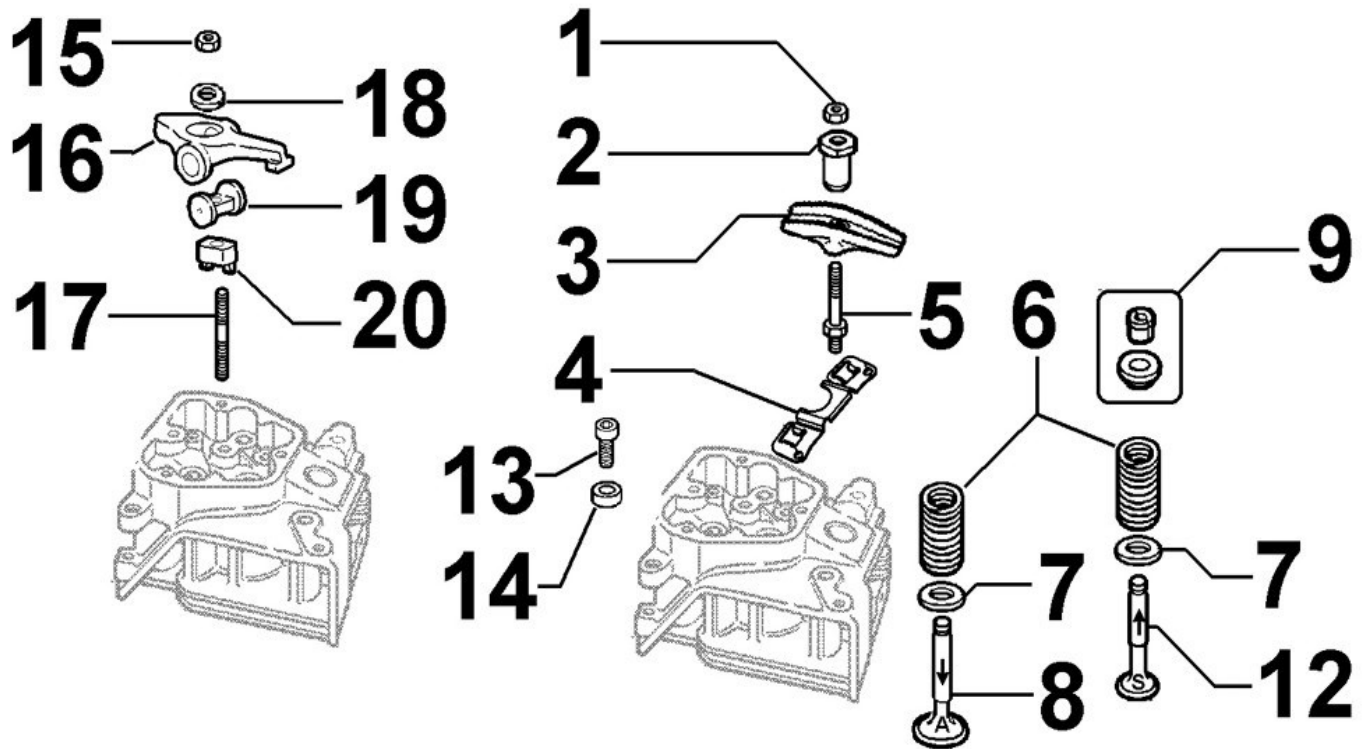

ROCKER ARMS / VALVES - Group: 8036180020

ROCKER ARMS / VALVES - Group: 8036180020

Pos	Kit	Included in	Part #	Description	QTY	Tech info
6			ED0057551550-S	Spring	2	
7			ED0034301140-S	Disc	2	
8			ED0096521630-S	Intake valve	1	
9			ED0064101360-S	Valve spring retainer	2	
12			ED0096851550-S	Exhaust valve	1	
15			ED0032030500-S	Nut	2	
16			ED0015412580-S	rocker arm	2	⚠
17			ED0067600970-S	Stud	2