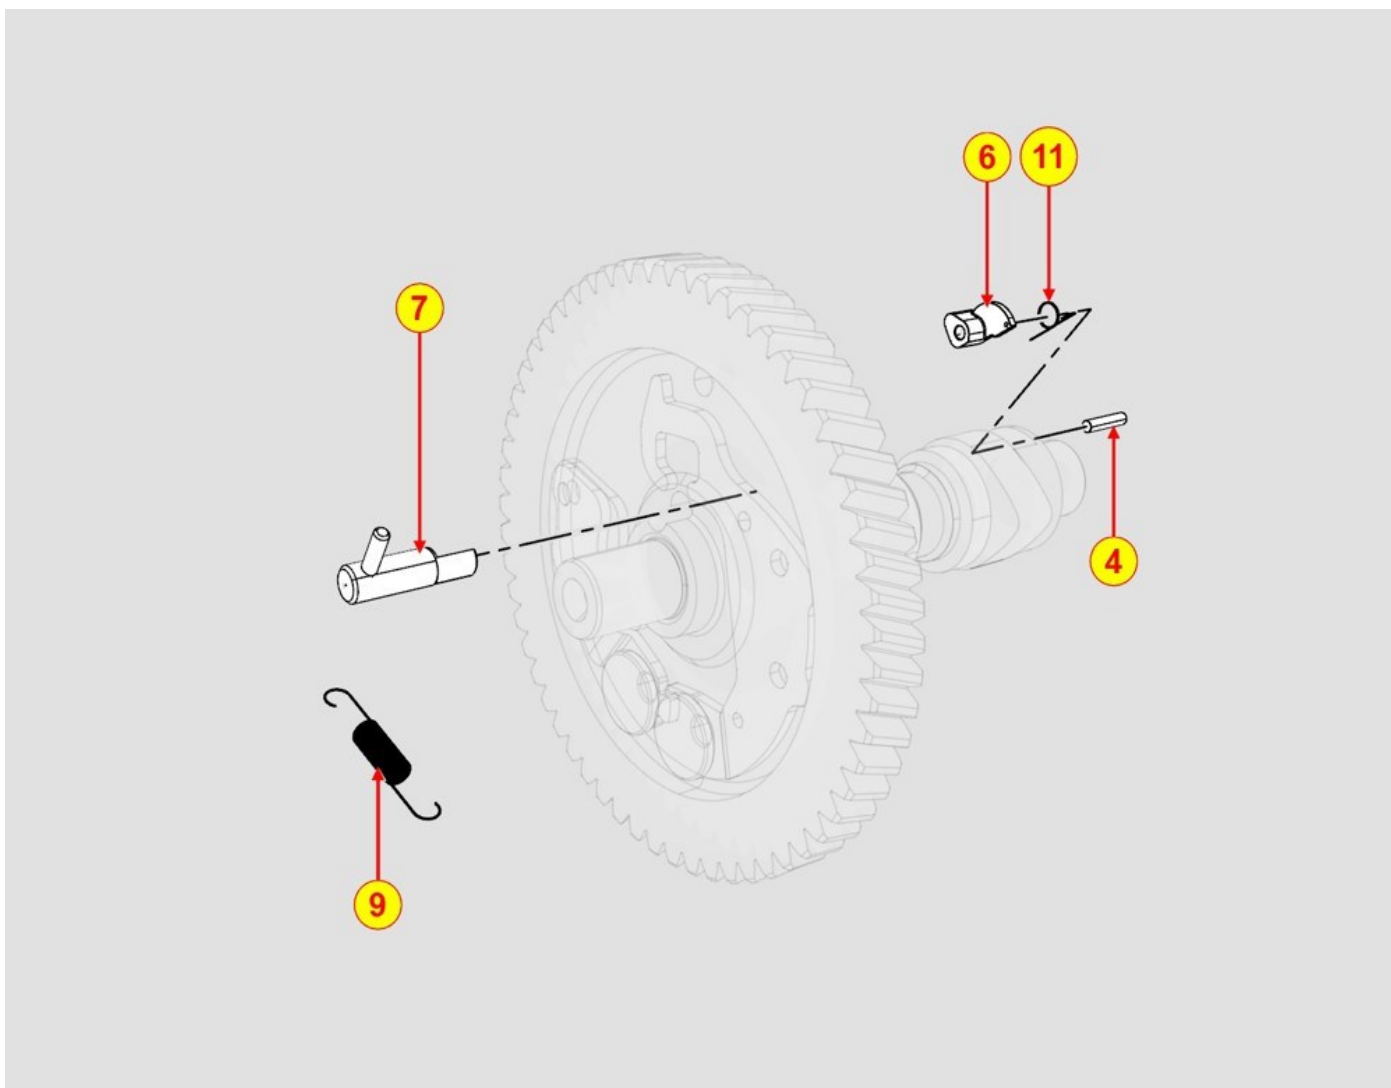

COMPRESSION RELEASE - Group: 8037180060

COMPRESSION RELEASE - Group: 8037180060

Pos	Kit	Included in	Part #	Description	QTY	Tech info
4			ED0077702500-S	Roller	1	
6			ED0054963890-S	mass	1	
7			ED0010150940-S	Shaft	1	⚠
9			ED0056601040-S	Spring	1	
11			ED0056000490-S	Spring	1