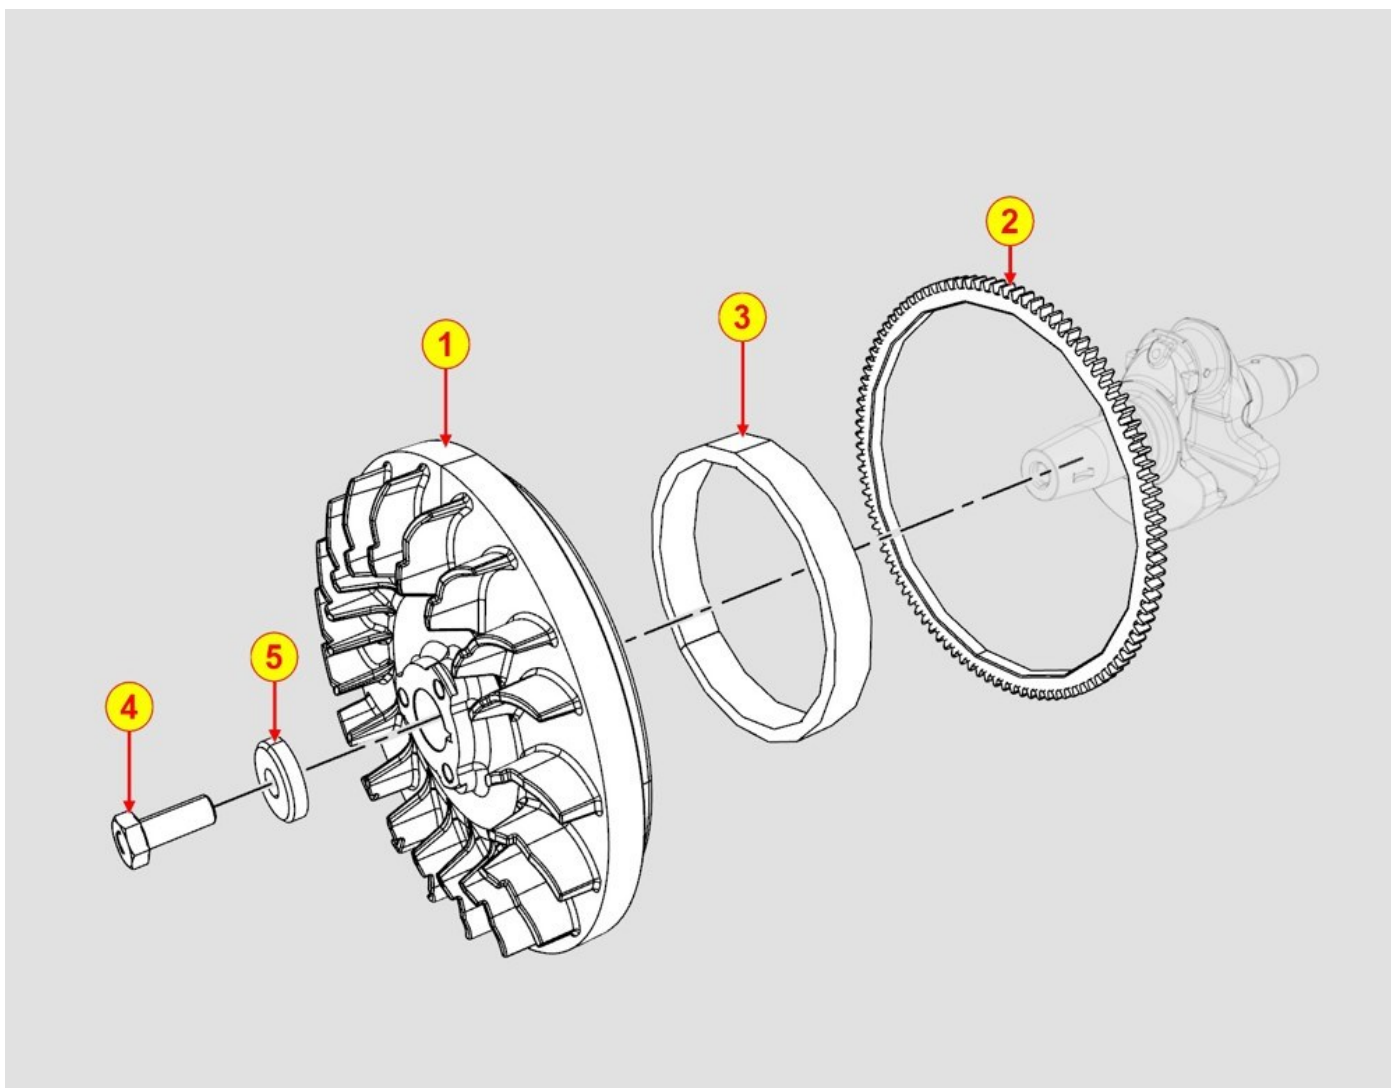

FLYWHEEL - Group: 8012180070

FLYWHEEL - Group: 8012180070

Pos	Kit	Included in	Part #	Description	QTY	Tech info
1	B		ED0098816700-S	Flywheel	1	
2		(A) (B)	ED0028162040-S	Ring gear	1	
4			ED0018000300-S	Screw	1	
5			ED0076260430-S	Washer	1