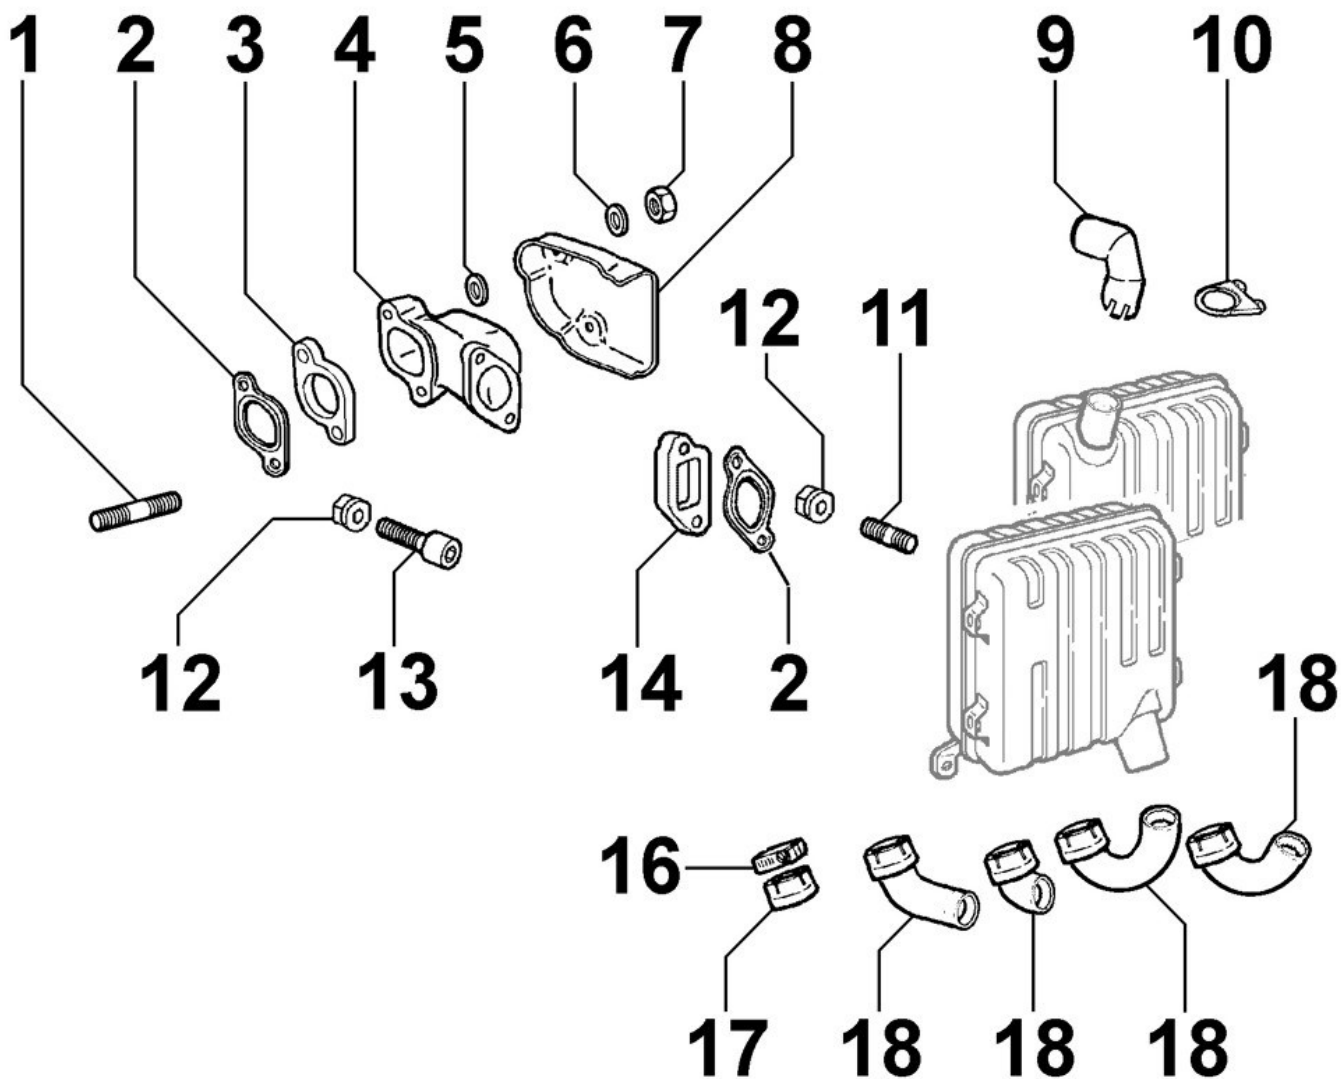

EXHAUST GAS ACCESSORIES - Group: 8087180100

EXHAUST GAS ACCESSORIES - Group: 8087180100

Pos	Kit	Included in	Part #	Description	QTY	Tech info
10			ED0036302210-S	Clamp	1	
18			ED0091701320-S	Pipe end	1