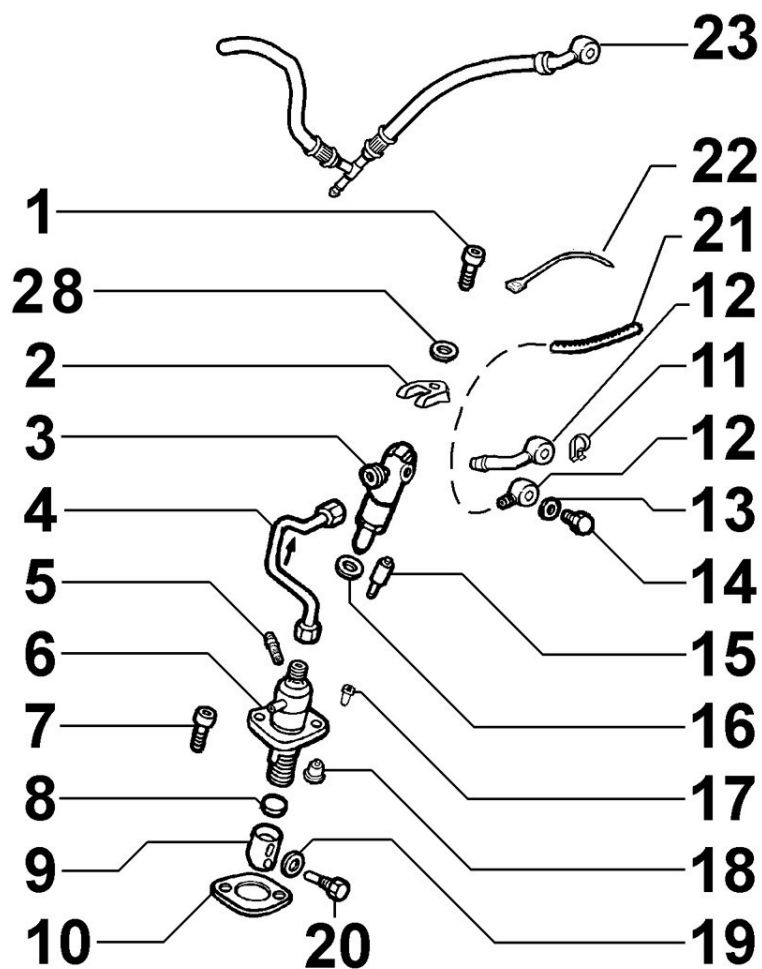

INJECTION SYSTEM - Group: 8030180260

INJECTION SYSTEM - Group: 8030180260

Pos	Kit	Included in	Part #	Description	QTY	Tech info
1			ED0097320780-S	Screw	1	⚠
2			ED0085460790-S	Bracket	1	⚠
3	A		ED0050100580-S	Injector	2	⚠
4			ED0093764090-S	Fuel pipe	1	
5			ED0072600570-S	Joint	1