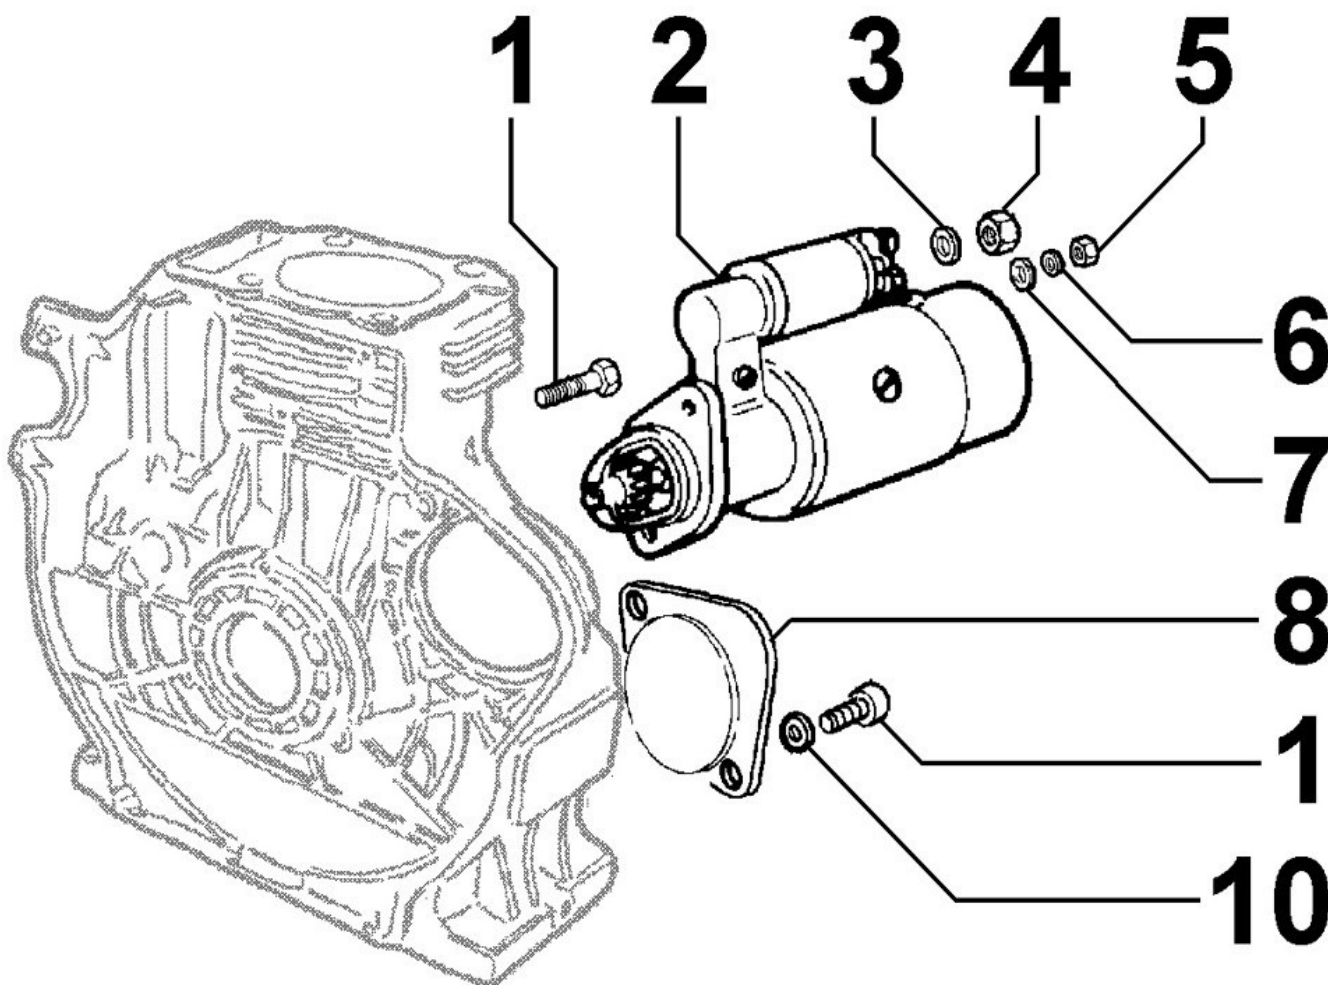

STARTING MOTOR - Group: 8101180050

STARTING MOTOR - Group: 8101180050

Pos	Kit	Included in	Part #	Description	QTY	Tech info
1			ED00992R0240-S	SOC HEAD CAP SCR M10X25	2	
2			ED0058403070-S	Starter motor	1	
3			ED0075650070-S	Washer	1	
4			ED0032400180-S	Nut	1	
5			ED0032400090-S	Nut	1	
6			ED0075550040-S	Washer	1