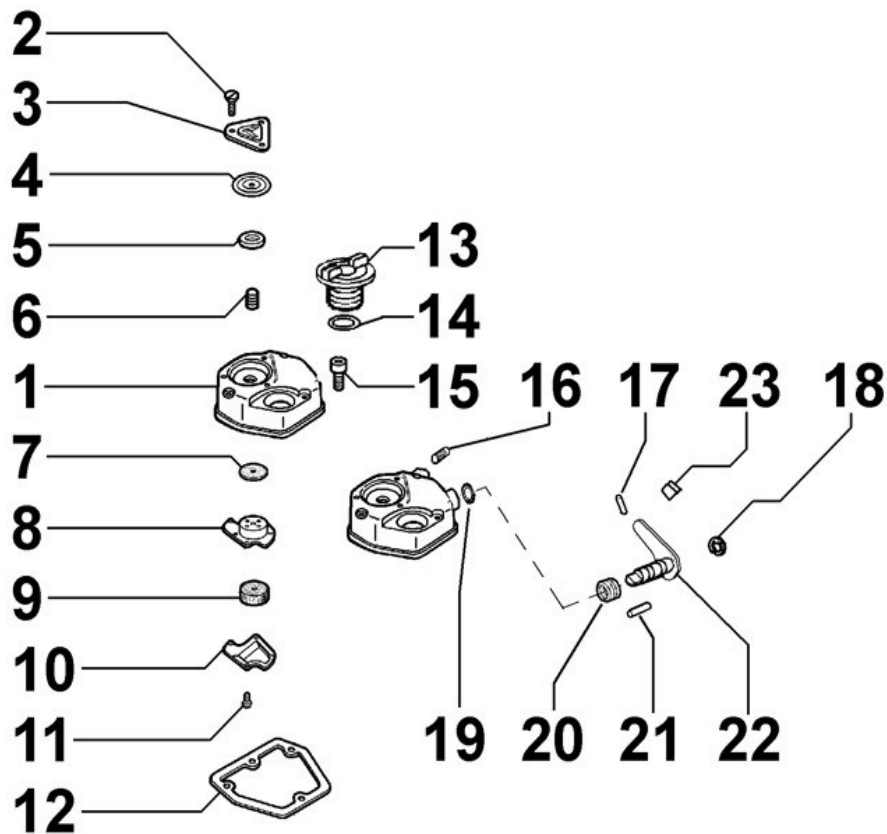

HEAD COVER - Group: 8022180010

HEAD COVER - Group: 8022180010

Pos	Kit	Included in	Part #	Description	QTY	Tech info
1	A		ED0021256600-S	Rocker arm cover	1	
2	(A)		ED0098201680-S	Screw	3	
2	(A)		ED0098653200-S	THREAD FORMING SCREW M4X10 ZN	3	
3			ED0027503110-S	Cover	1	
4	(A)		ED0096930080-S	Valve	1	
5	(A)		ED0076252700-S	Washer	1	
6			ED0057551280-S	Spring	1