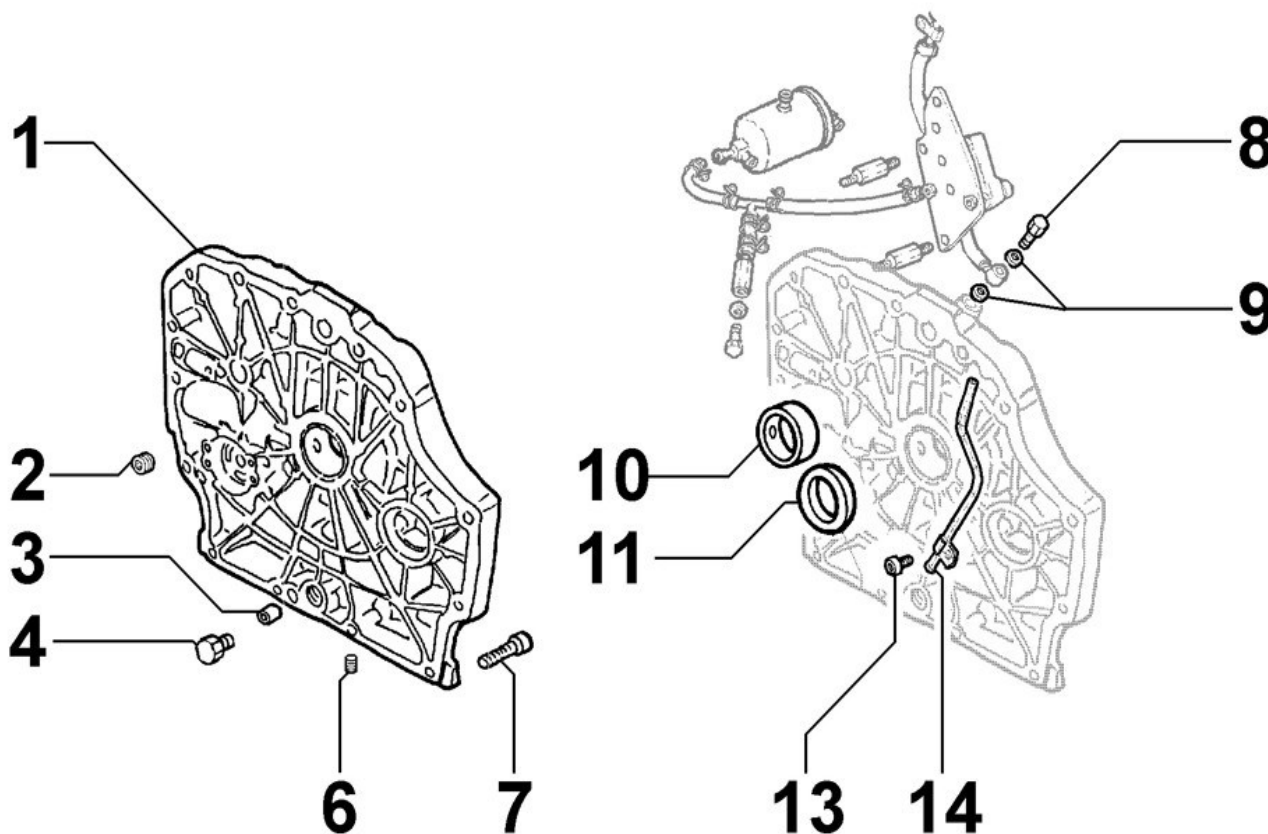

TIMING GEAR SIDE SUPPORT - Group: 8024180010

TIMING GEAR SIDE SUPPORT - Group: 8024180010

Pos	Kit	Included in	Part #	Description	QTY	Tech info
1	A		ED0066458780-S	Crankshaft support	1	
3			ED0019703380-S	Bushing	2	
6			ED0097651620-S	Screw	2	
7			ED0097300310-S	Screw	15	
10		(A)	ED0016112090-S	Bearing	1	
10			ED0016112100-S	Bearing (ø-0.25mm)	1	
10			ED0016112110-S	Bearing (ø-0.5mm)	1