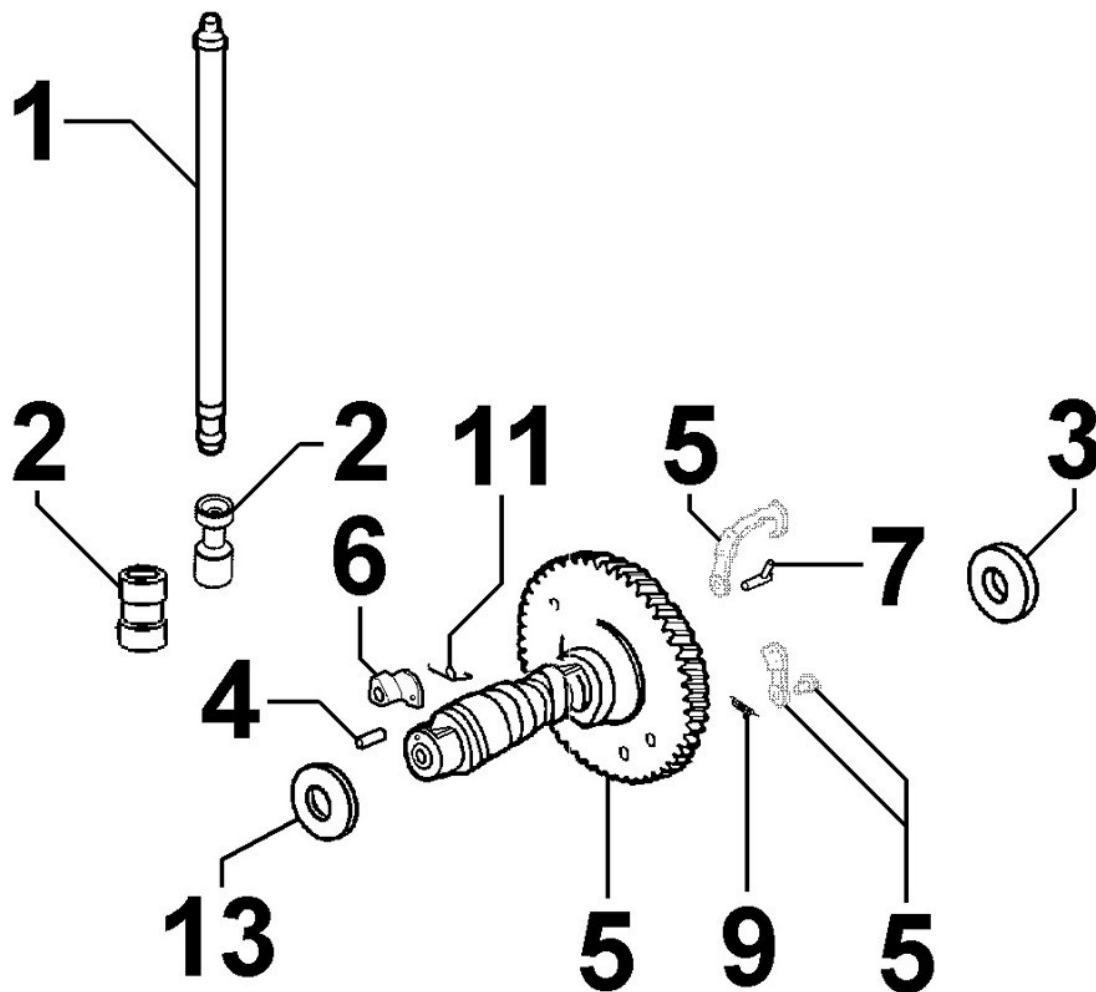

CAMSHAFT - Group: 8035180190

CAMSHAFT - Group: 8035180190

Pos	Kit	Included in	Part #	Description	QTY	Tech info
1			ED0014101650-S	Pushrod	2	
2			ED0072151130-S	Tappet	2	
3			ED0013012450-S	Ring	1	
5	A		ED0010100740-S	Camshaft+compression release	1	
13			ED0013013540-S	Ring	1