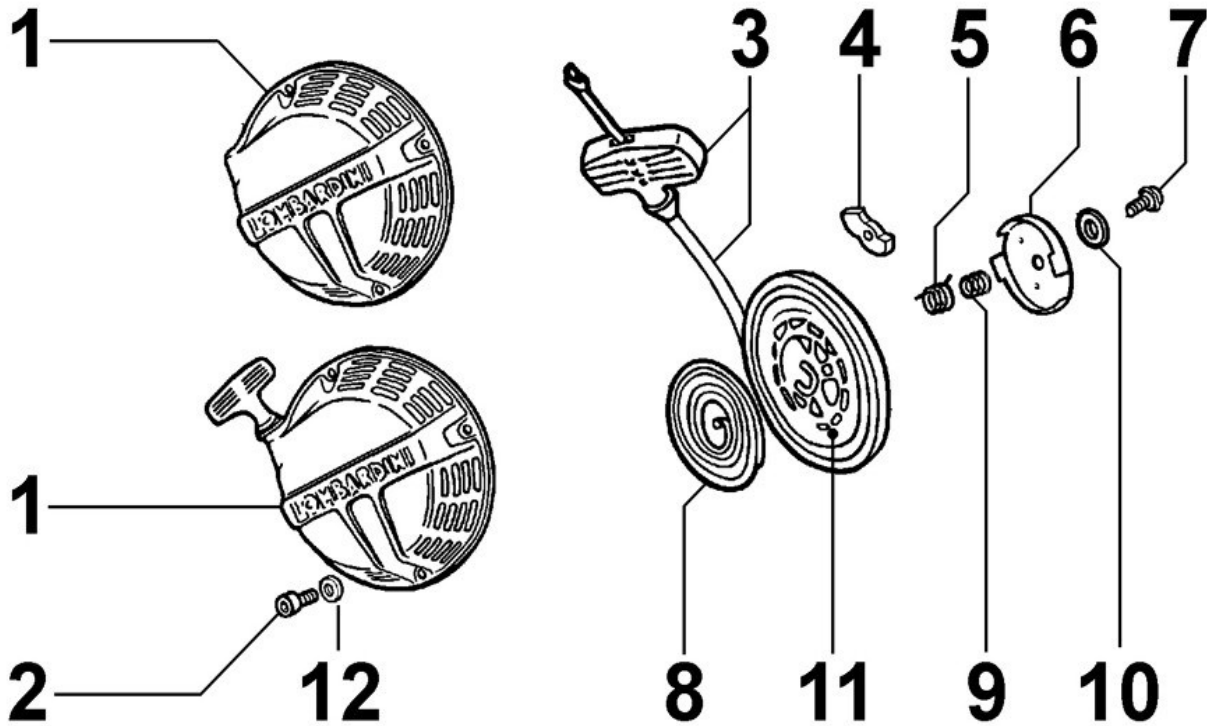

RECOIL STARTING - Group: 8120180280

RECOIL STARTING - Group: 8120180280

Pos	Kit	Included in	Part #	Description	QTY	Tech info
1	A		ED0014720620-S	Recoil starter	1	
2			ED0097303090-S	Screw	4	
3		(A)	ED0049040400-S	Handle	1	
4		(A)	ED0050250970-S	RECOILTOOTH	2	
5		(A)	ED0056600660-S	Spring	1	
6		(A)	ED0079800630-S	Cup	1