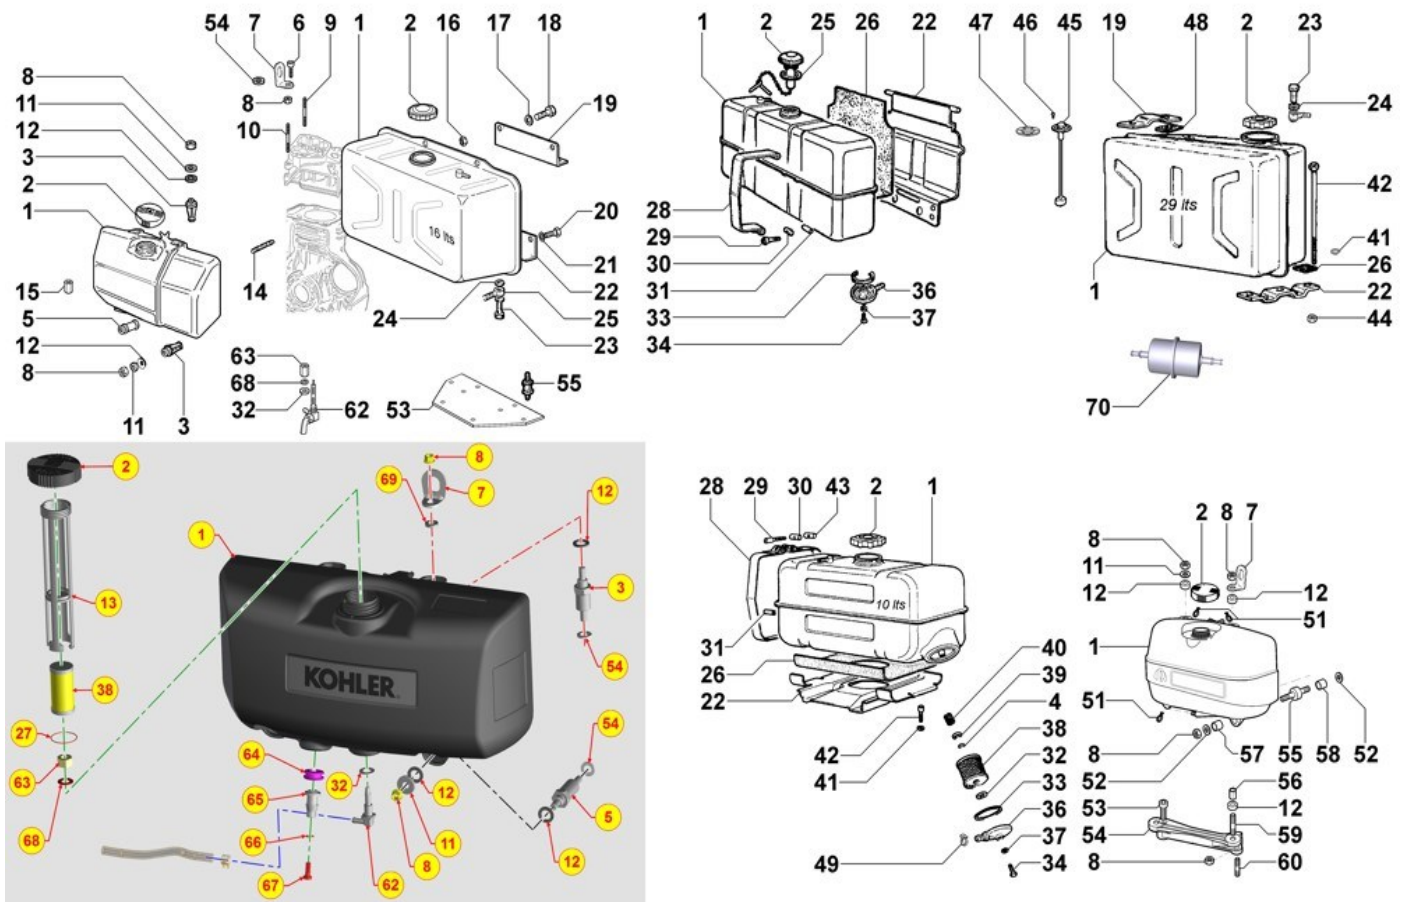

FUEL TANK - Group: 8063180060

FUEL TANK - Group: 8063180060

Pos	Kit	Included in	Part #	Description	QTY	Tech info
1			ED0081033360-S	Tank	1	
2			ED0090430790-S	Tank cap	1	
3			ED0035274190-S	Spacer	2	
5			ED0035275090-S	Spacer	2	
7			ED0085060030-S	Angle bracket	1	
8			ED0032401640-S	Nut	4	
9			ED0067800270-S	Stud	1