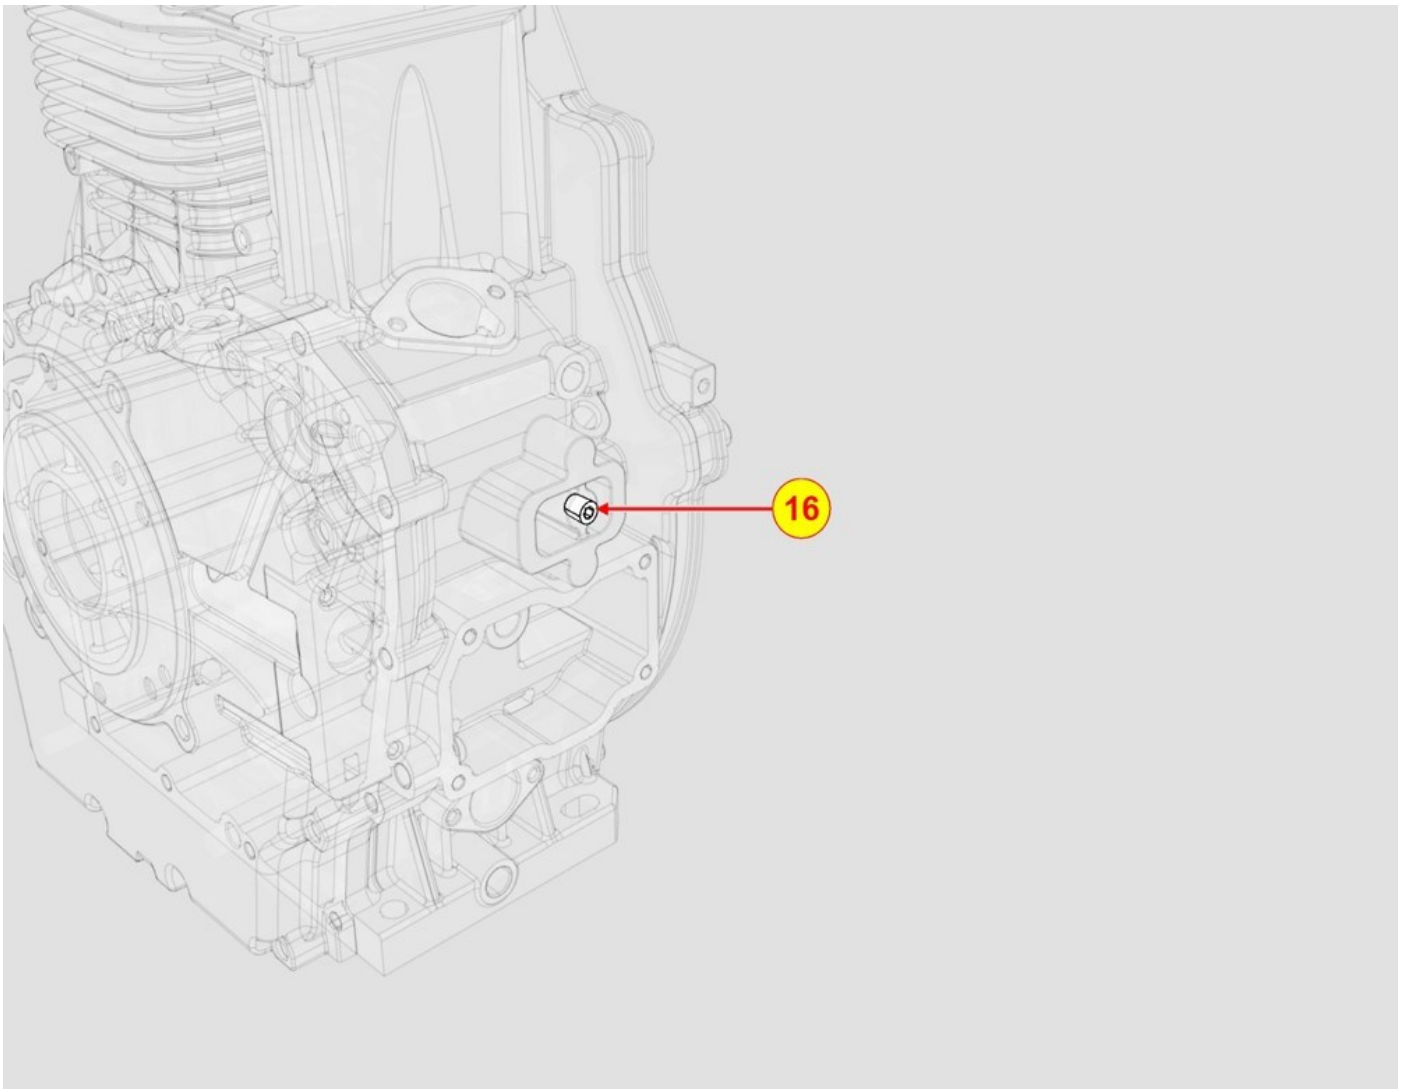

FUEL FEED PUMP - Group: 8062180020

FUEL FEED PUMP - Group: 8062180020

Pos	Kit	Included in	Part #	Description	QTY	Tech info
16			ED0090802700-S	Cap	2