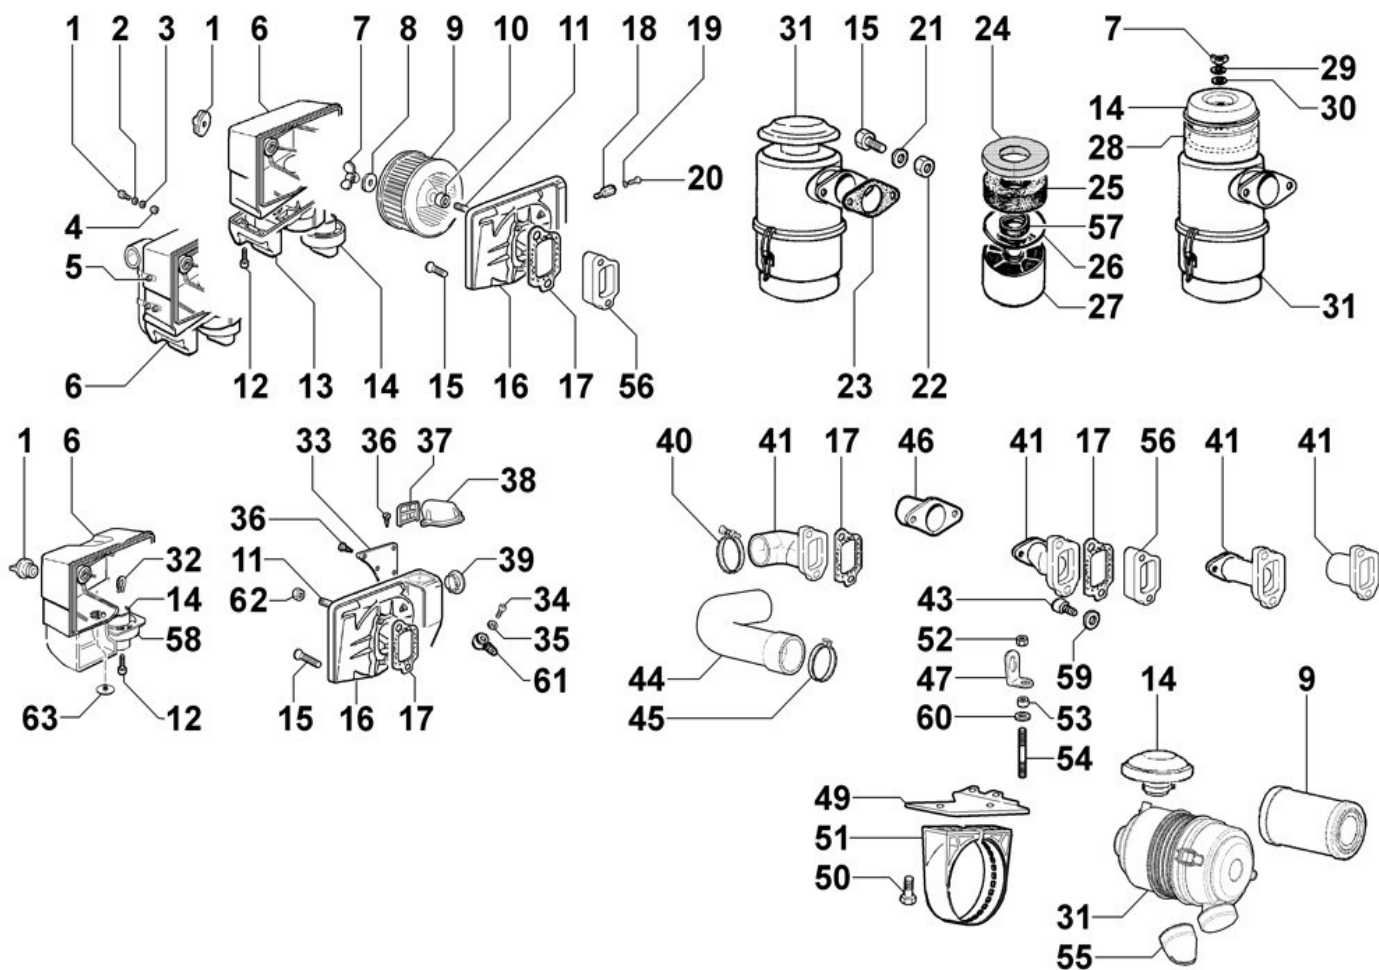

AIR FILTER - Group: 8081180550

AIR FILTER - Group: 8081180550

Pos	Kit	Included in	Part #	Description	QTY	Tech info
1		(A)	ED0065600010-S	Knob	1	⚠
6		(A)	ED0027504520-S	Cover	1	⚠
6	A		ED0027504550-S	Cover	1	⚠
7			ED0032000060-S	Nut	1	
9			ED0021753060-S	AIR CARTRIDGE	1	⚠
10			ED0044900010-S	Gasket	1	⚠