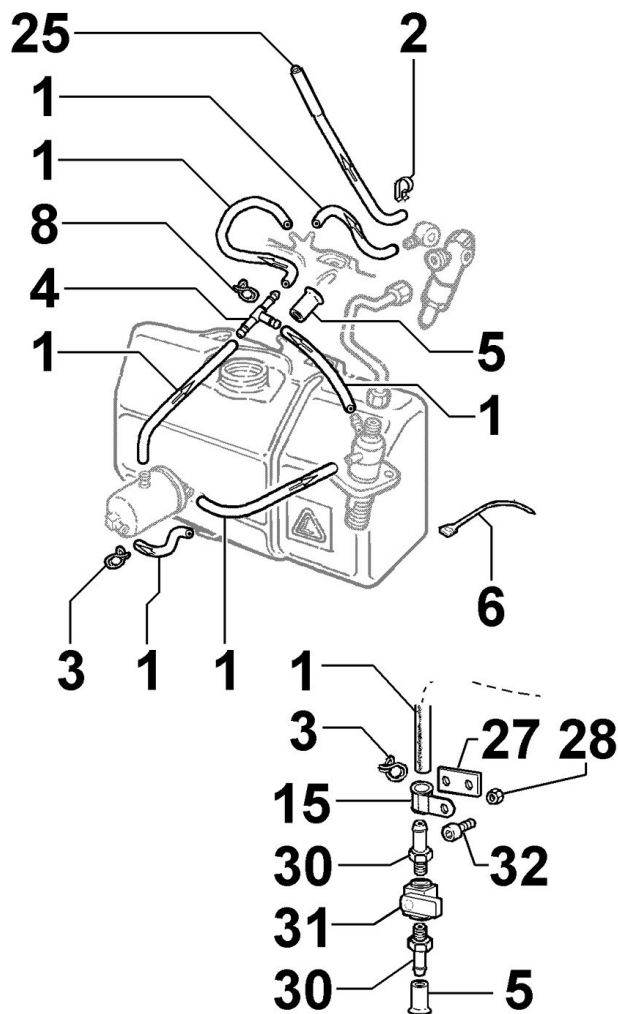

FUEL LINES - Group: 8064180130

FUEL LINES - Group: 8064180130

Pos	Kit	Included in	Part #	Description	QTY	Tech info
1			ED0093758720-S	fuel hose D.5x10 L250mm	1	
1			ED0093762300-S	fuel hose D.5x10 L500mm	1-6	
5			ED0021450380-S	Cap	1	
6			ED0024710060-S	Cable tie	1	
8			ED0036301630-S	Clamp	5