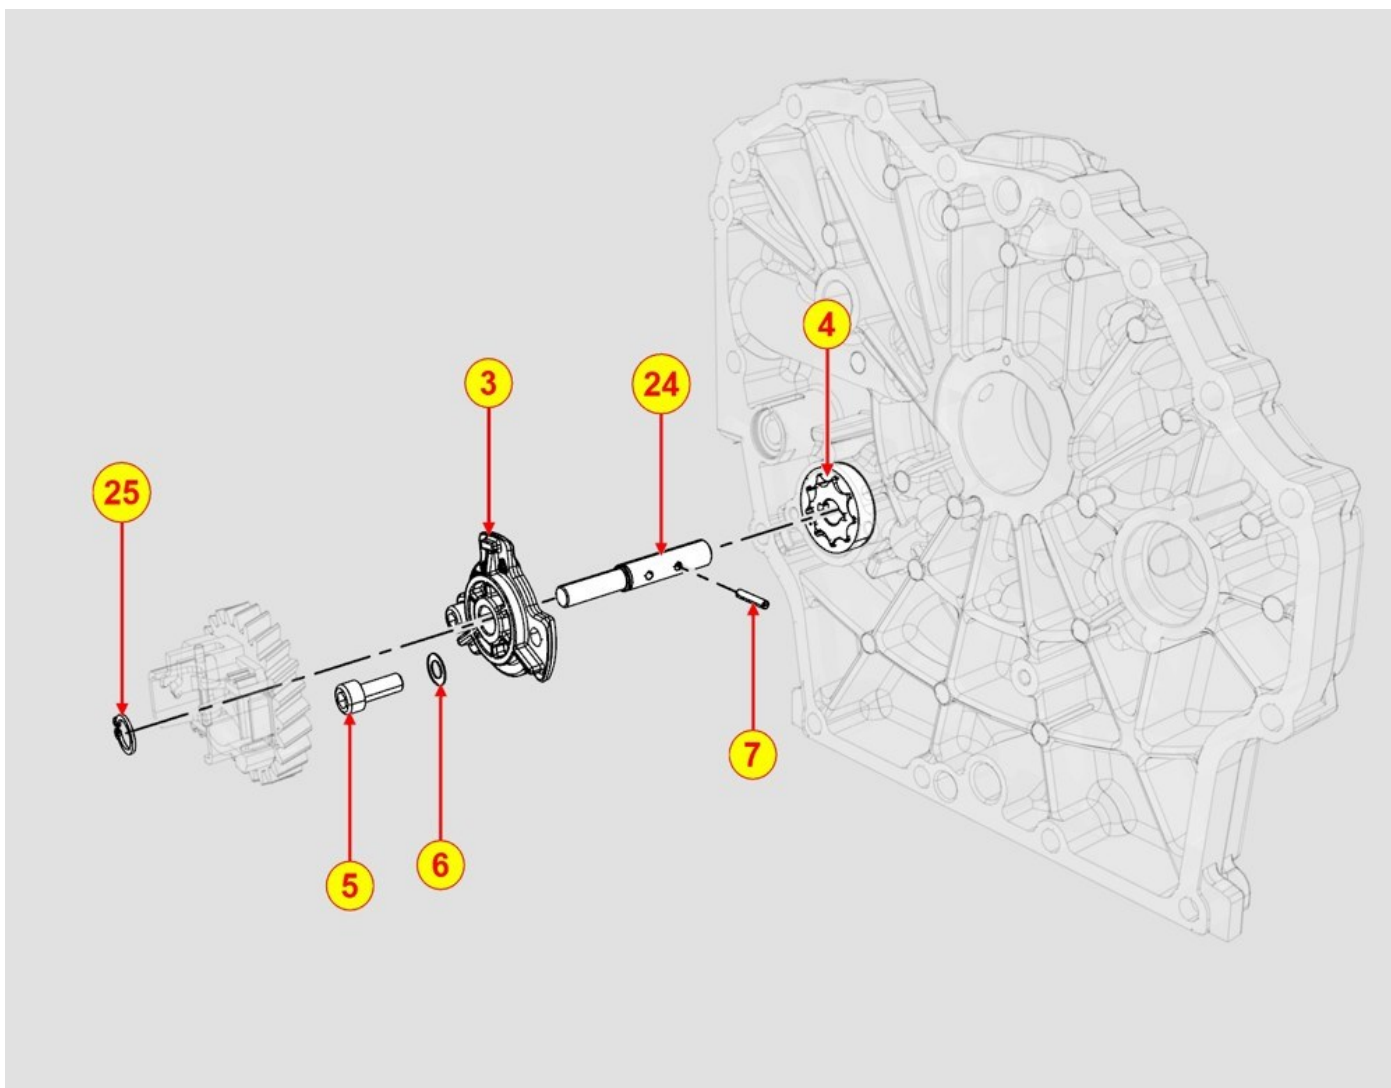

OIL PUMP - Group: 8040180010

OIL PUMP - Group: 8040180010

Pos	Kit	Included in	Part #	Description	QTY	Tech info
3			ED0088362100-S	Support	1	
4			ED0066050900-S	Oil pump	1	
5			ED0097300100-S	Screw	2	
6			ED0075550040-S	Washer	2	
7			ED0077701720-S	Roller	1