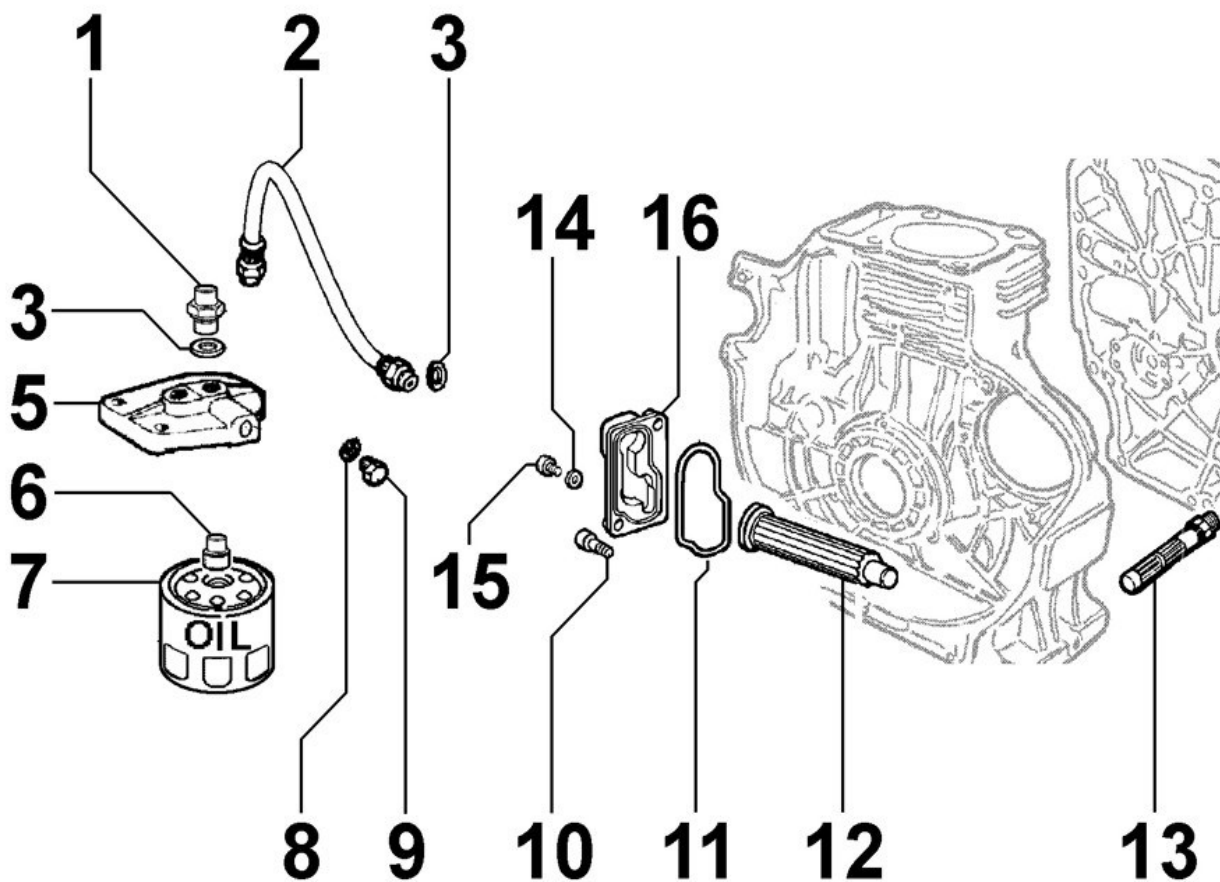

24	ED0011112250-S	Shaft	1	
25	ED0012400040-S	Snap ring	1	

OIL FILTER - Group: 8042180060

OIL FILTER - Group: 8042180060

Pos	Kit	Included in	Part #	Description	QTY	Tech info
10			ED0097300130-S	Screw	2	
11			ED0012003840-S	O-ring	1	⚠
12			ED0021751550-S	OIL CARTRIDGE	1	
13			ED00395R0150-S	OIL CARTRIDGE (Internal)	1	
16			ED0092201190-S	Support	1	