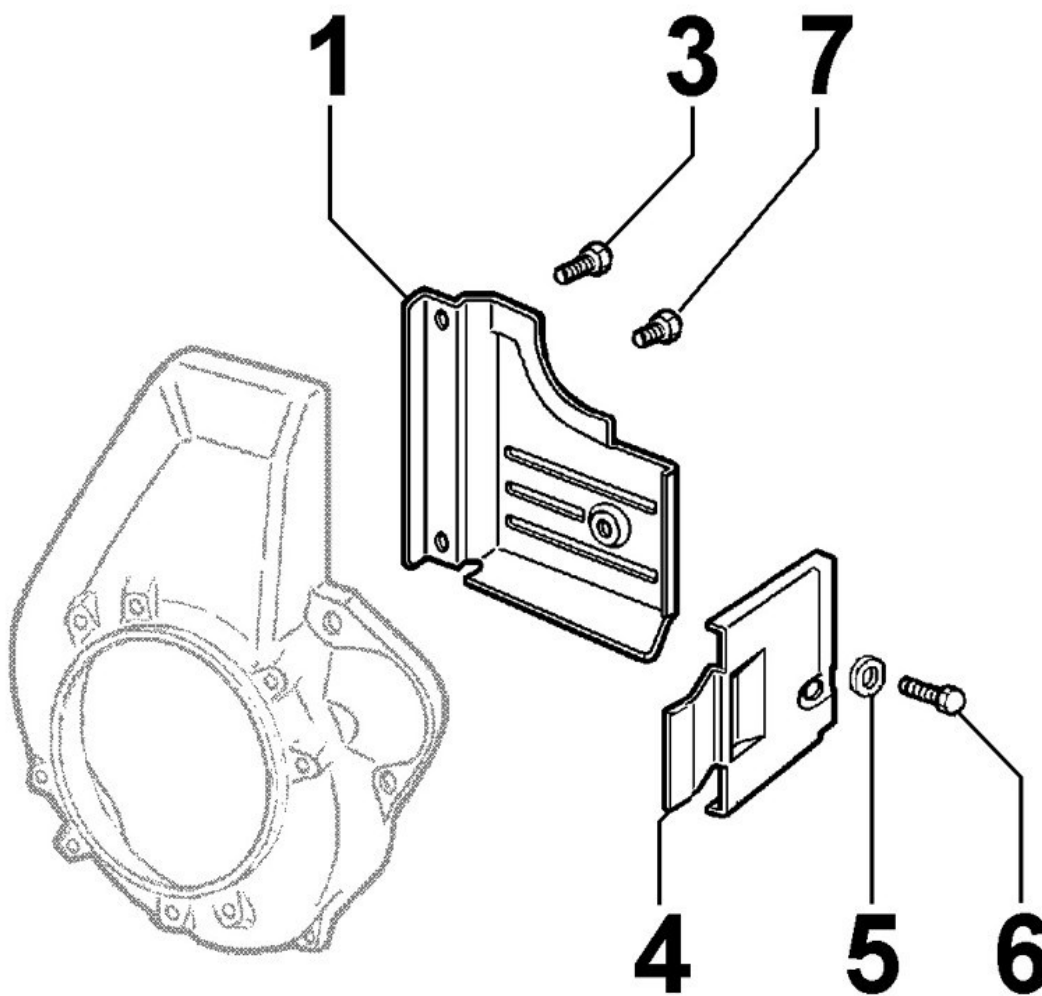

COOLING PLATES - Group: 8072180040

COOLING PLATES - Group: 8072180040

Pos	Kit	Included in	Part #	Description	QTY	Tech info
3			ED0097901380-S	Screw	3	
4			ED0050663340-S	Shroud	1	
5			ED0075550040-S	Washer	2	
6			ED0098651220-S	VITE/SCREW	1