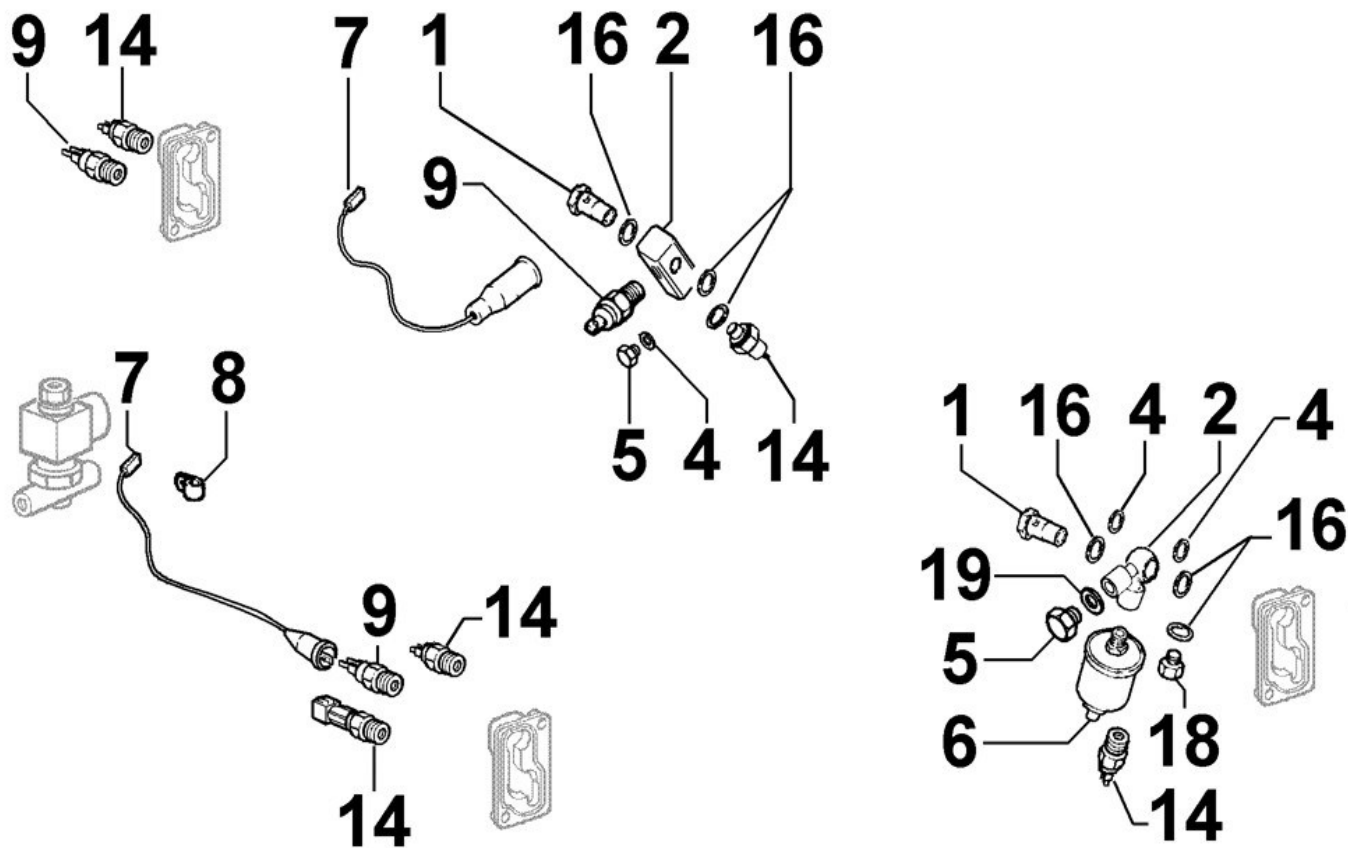

OIL PRESSURE SWITCH - Group: 8102180070

OIL PRESSURE SWITCH - Group: 8102180070

Pos	Kit	Included in	Part #	Description	QTY	Tech info
9			ED0050412670-S	Switch	1