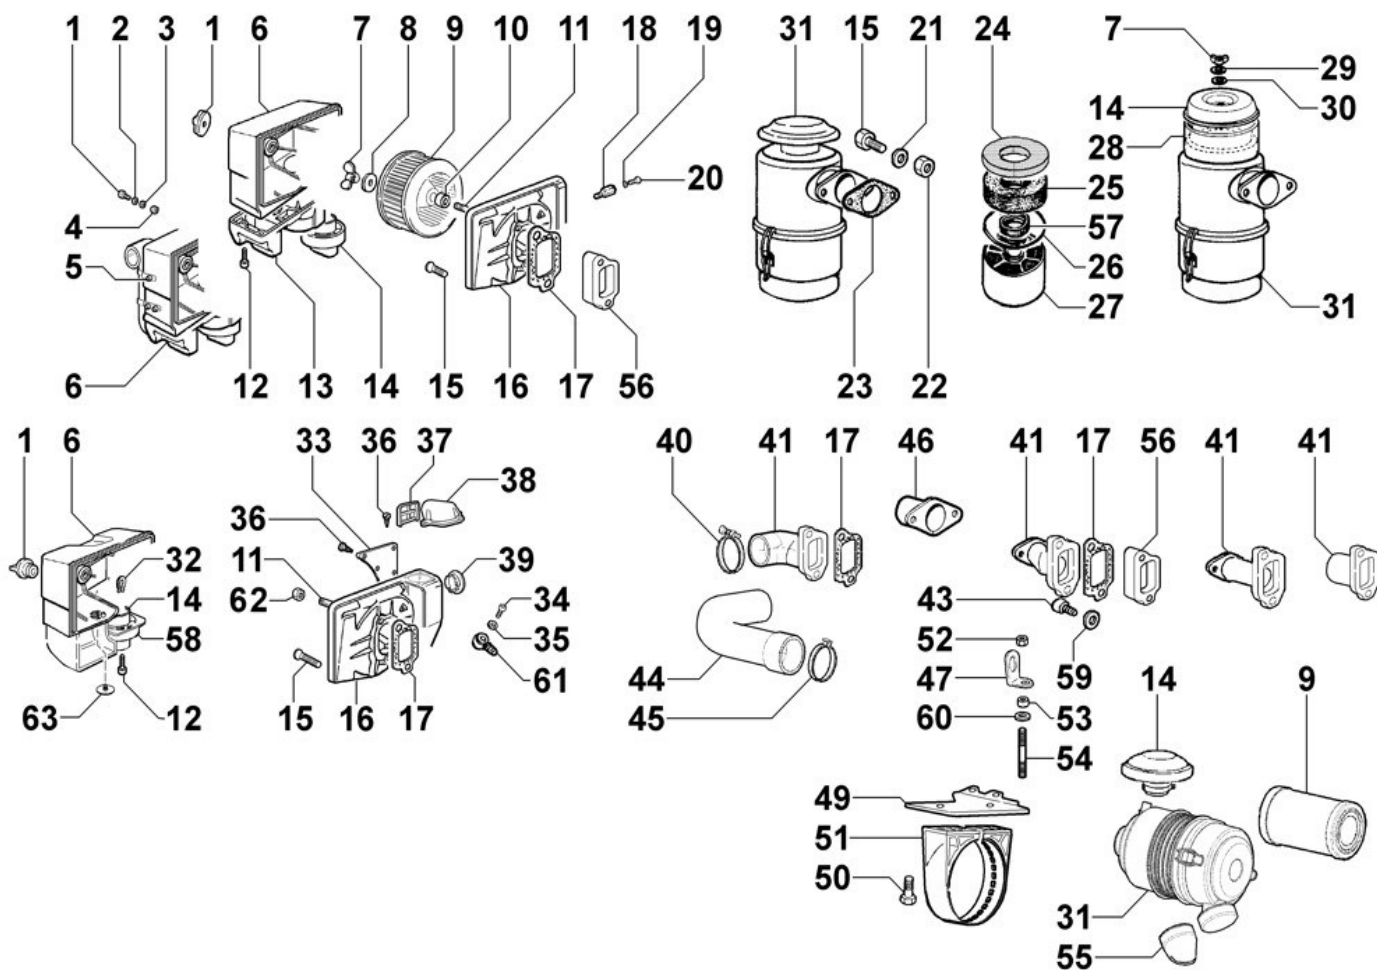

AIR FILTER - Group: 8081180260

AIR FILTER - Group: 8081180260

Pos	Kit	Included in	Part #	Description	QTY	Tech info
1		(A)	ED0065600010-S	Knob	1	⚠
6		(A)	ED0027504520-S	Cover	1	⚠
6	A		ED0027504550-S	Cover	1	⚠
9			ED0021753060-S	AIR CARTRIDGE	1	⚠
10			ED0044900010-S	Gasket	1	⚠
11			ED0067600430-S	Stud	1	⚠