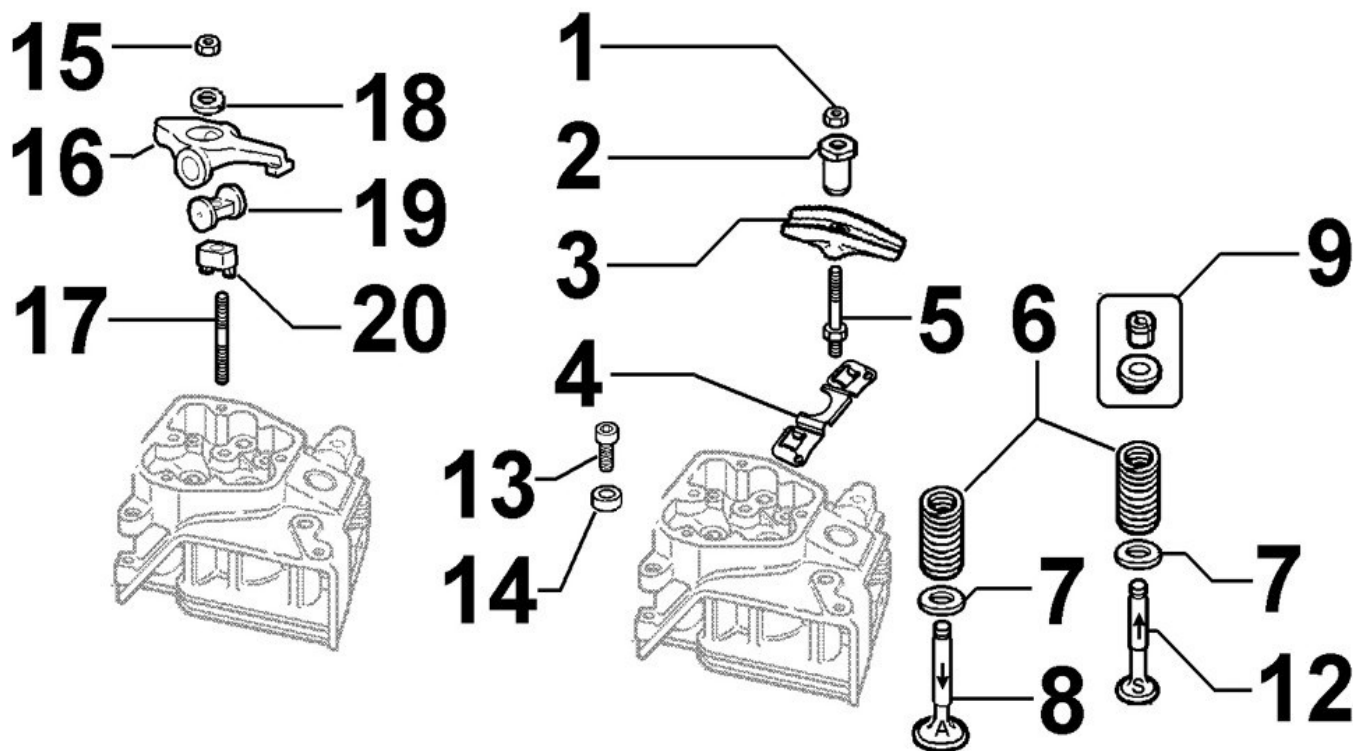

ROCKER ARMS / VALVES - Group: 8036180020

ROCKER ARMS / VALVES - Group: 8036180020

Pos	Kit	Included in	Part #	Description	QTY	Tech info
6			ED0057551550-S	Spring	2	
7			ED0034301140-S	Disc	2	
8			ED0096521630-S	Intake valve	1	
9			ED0064101360-S	Valve spring retainer	2	
12			ED0096851550-S	Exhaust valve	1	
15			ED0032030500-S	Nut	2	
16			ED0015412580-S	rocker arm	2	⚠
17			ED0067600970-S	Stud	2