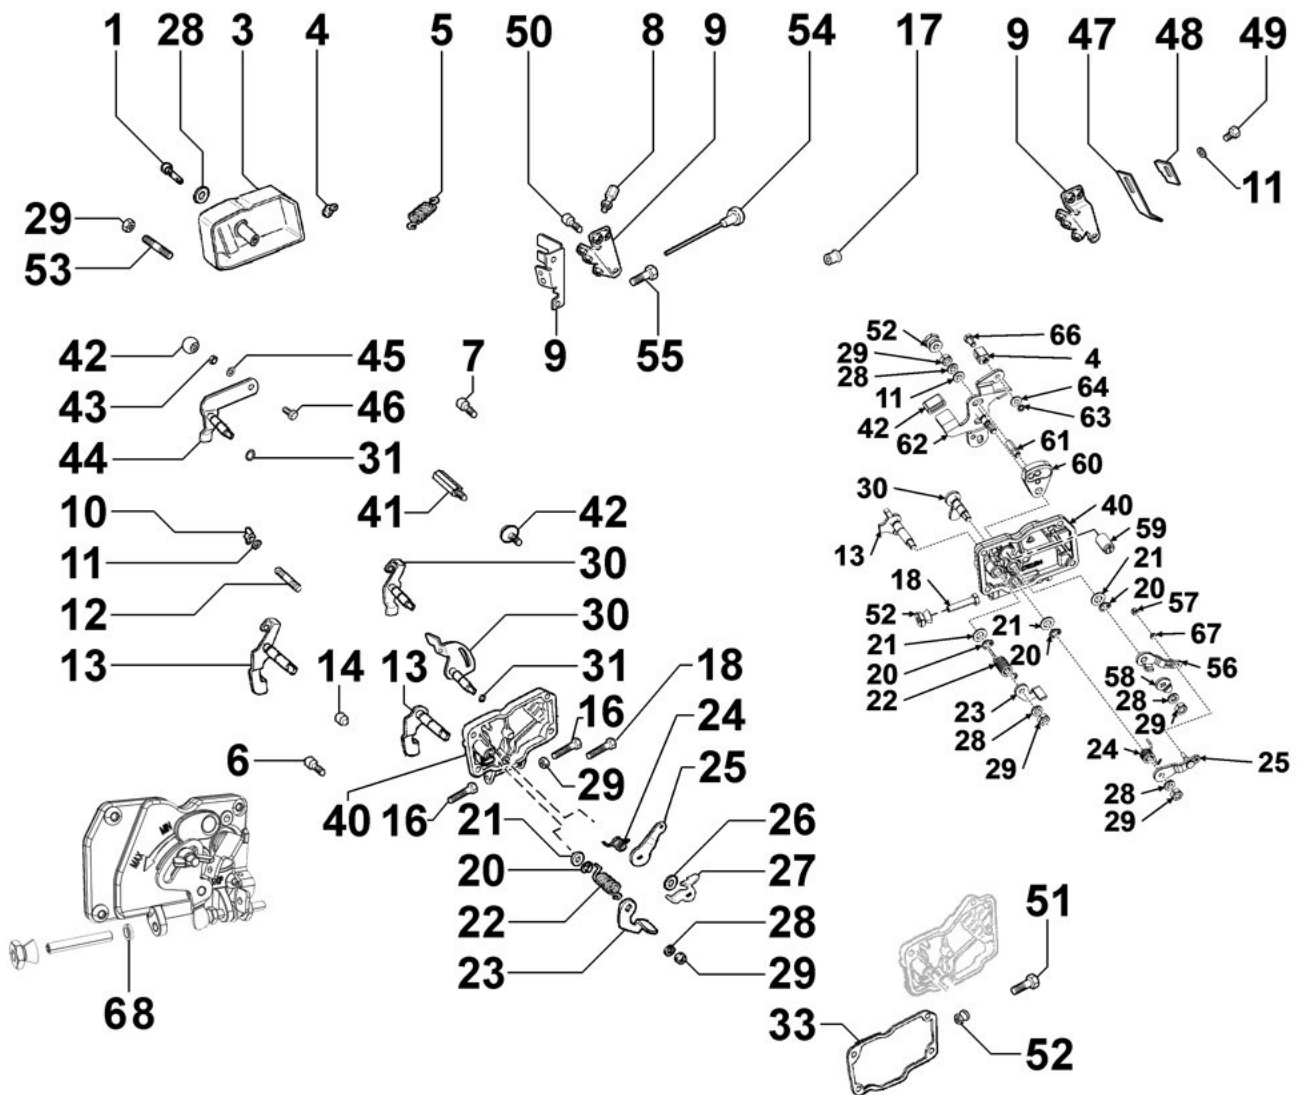

CONTROLS - Group: 8051180230

CONTROLS - Group: 8051180230

Pos	Kit	Included in	Part #	Description	QTY	Tech info
5			ED0056554030-S	Spring	1	
7			ED0097303370-S	Screw	2	
9			ED0085101690-S	Angle bracket	1	
11			ED0076250070-S	Washer	1	
14	(A)		ED0090801330-S	Cap	1