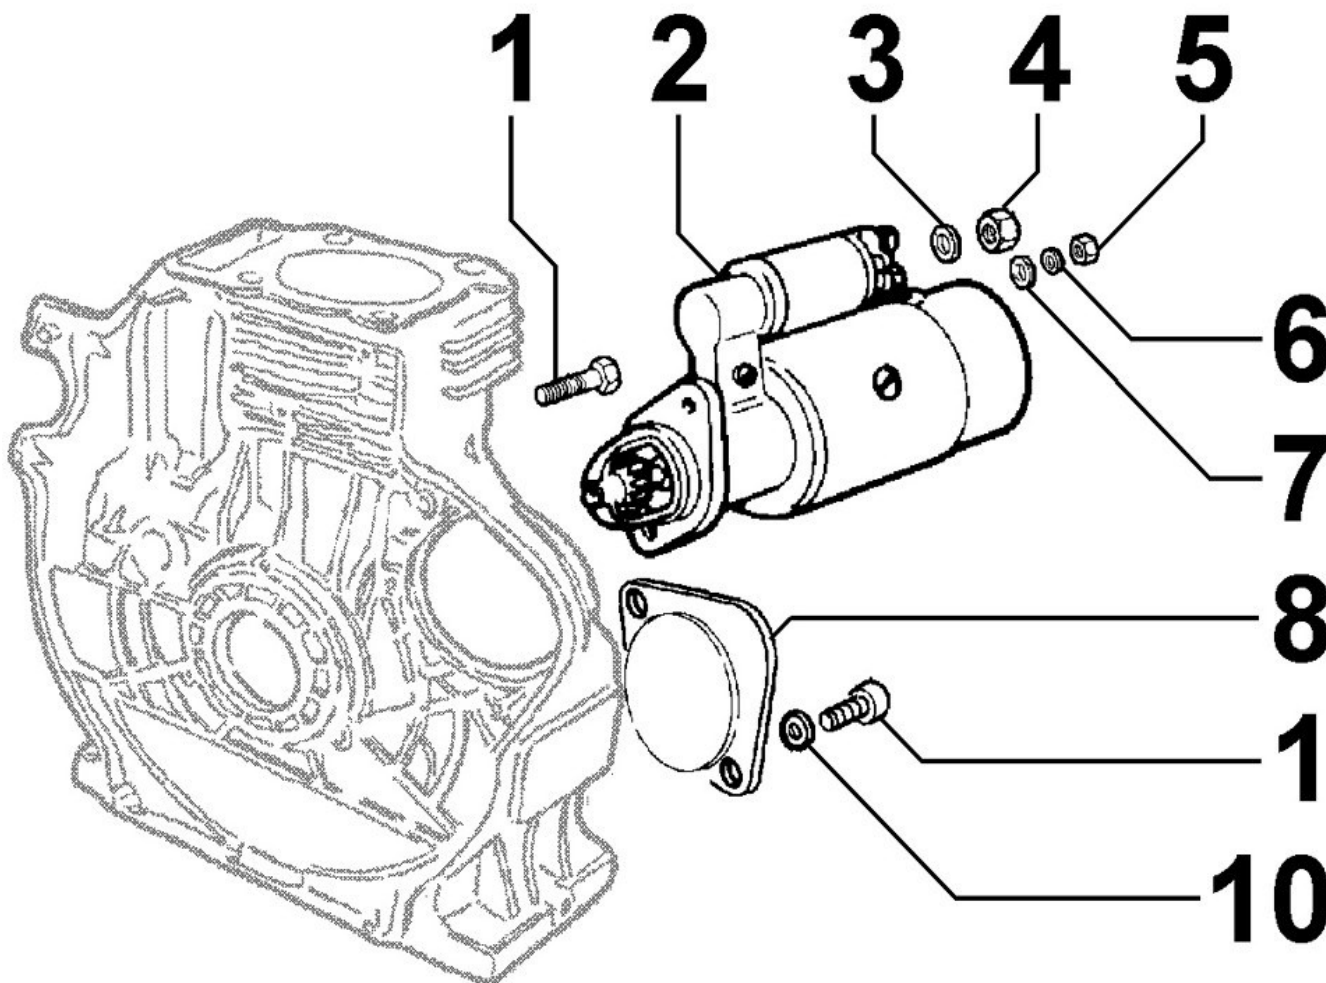

STARTING MOTOR - Group: 8101180050

STARTING MOTOR - Group: 8101180050

Pos	Kit	Included in	Part #	Description	QTY	Tech info
1			ED00992R0240-S	SOC HEAD CAP SCR M10X25	2	
2			ED0058403070-S	Starter motor	1	
3			ED0075650070-S	Washer	1	
4			ED0032400180-S	Nut	1	
5			ED0032400090-S	Nut	1	
6			ED0075550040-S	Washer	1