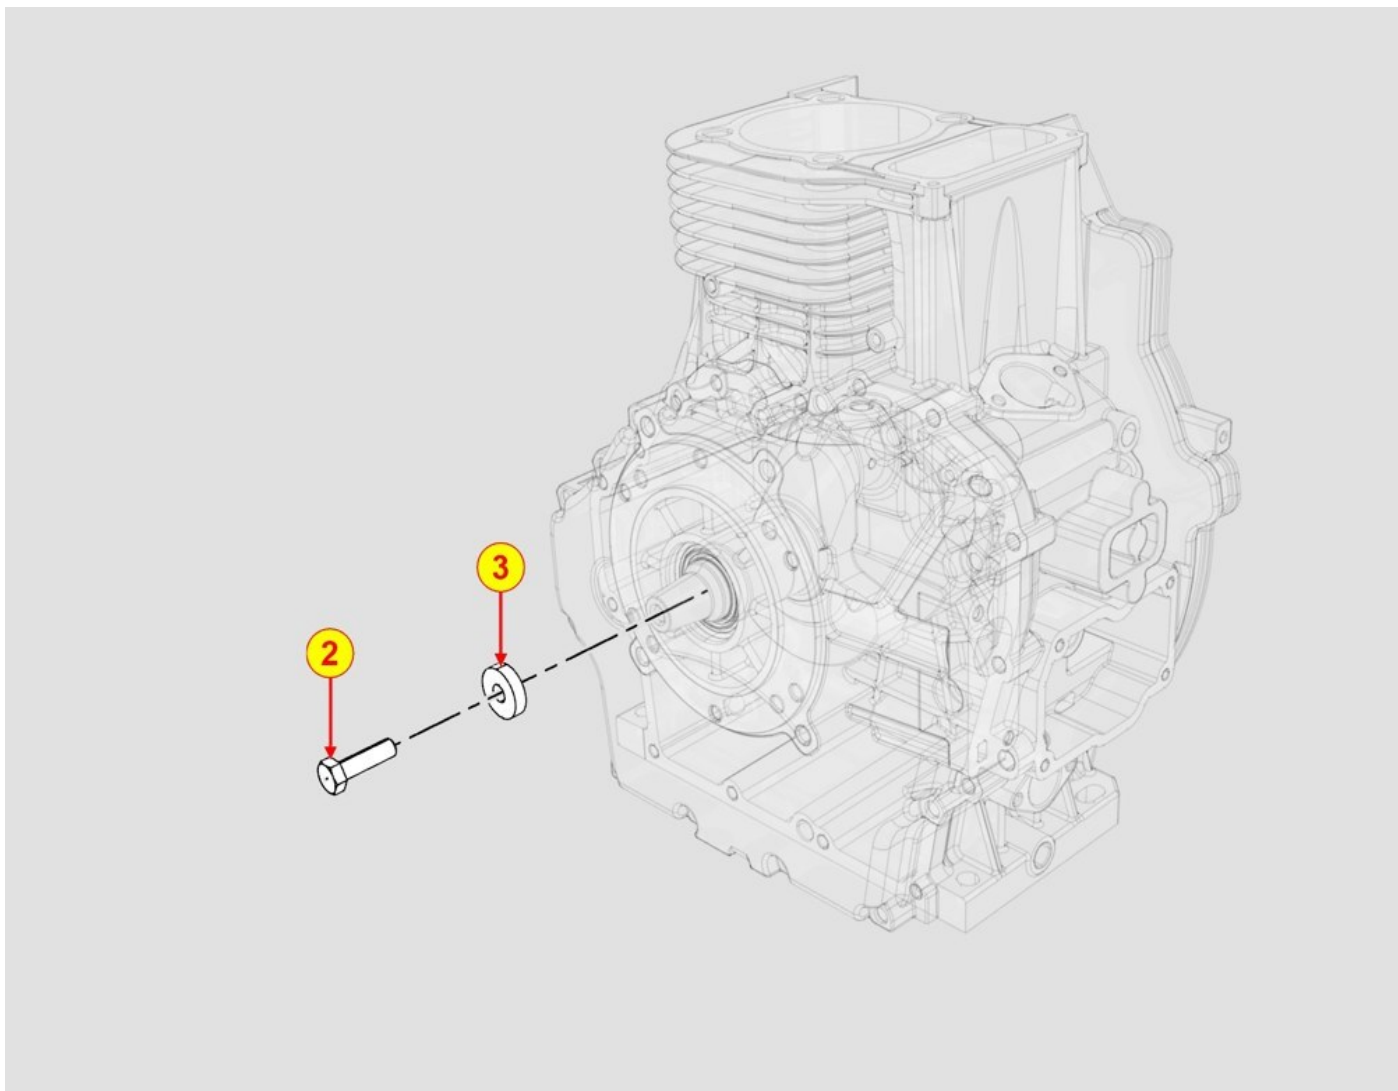

1st PTO ACCESSORIES - Group: 8162180010

1st PTO ACCESSORIES - Group: 8162180010

Pos	Kit	Included in	Part #	Description	QTY	Tech info
2			ED0017700390-S	Screw	1	
3			ED0076250600-S	Washer	1