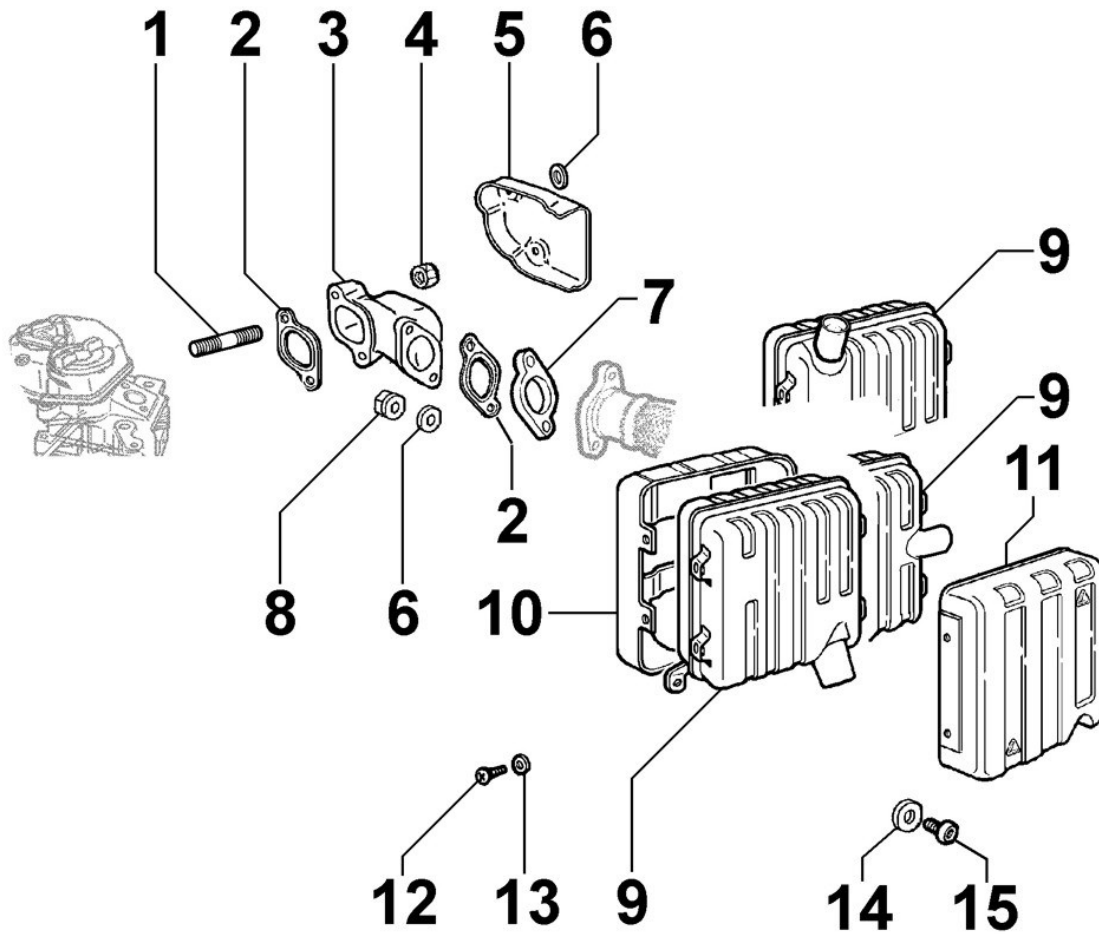

EXHAUST LINE - Group: 8086180140

EXHAUST LINE - Group: 8086180140

Pos	Kit	Included in	Part #	Description	QTY	Tech info
1			ED0067800250-S	Stud	2	⚠
2	(B)		ED0045011010-S	Gasket	1	
3	(B)		ED0048968730-S	Spare KIT	1	⚠
4			ED0032401720-S	Nut	2	
8	(B)		ED0032401650-S	Nut	2