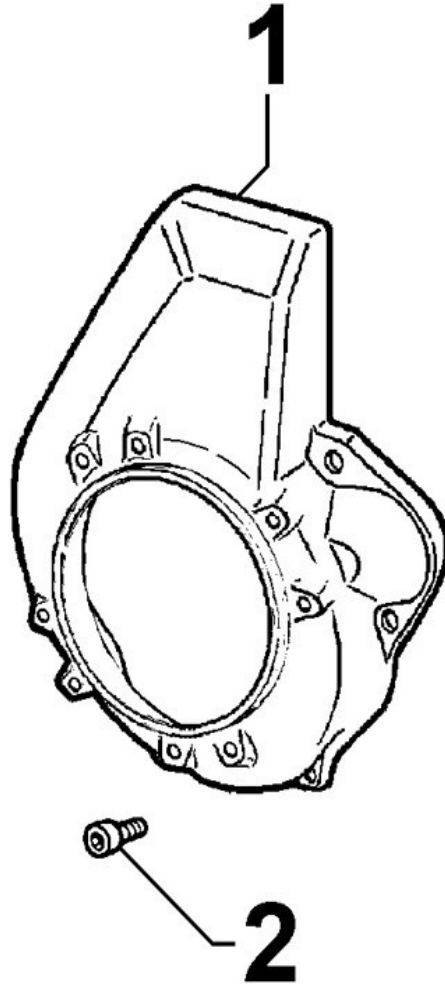

15	ED0036170190-S	Clamp	1
27	ED00613R0120-S	PLATE	1
28	ED0032030500-S	Nut	1
30	DISC.	not available	2
31	ED0077551180-S	Shut off valve	1
32	ED0097300100-S	Screw	1

AIR SHROUD - Group: 8070180100

AIR SHROUD - Group: 8070180100