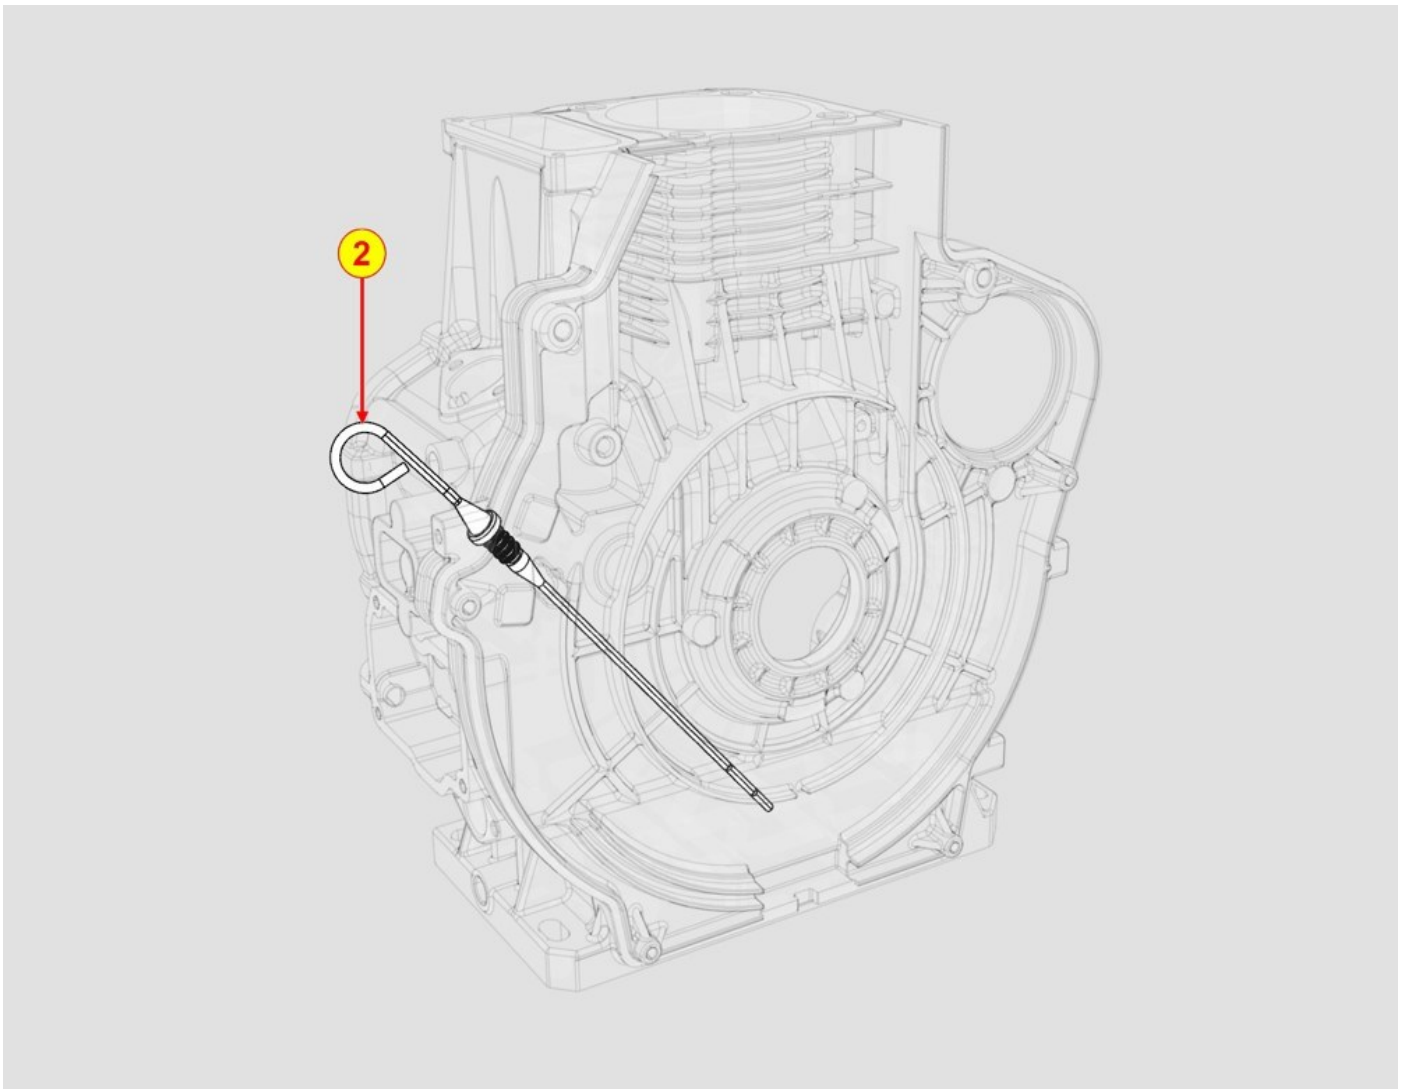

OIL DIPSTICK - Group: 8043180010

OIL DIPSTICK - Group: 8043180010

Pos	Kit	Included in	Part #	Description	QTY	Tech info
2			ED0014004200-S	Dipstick	1