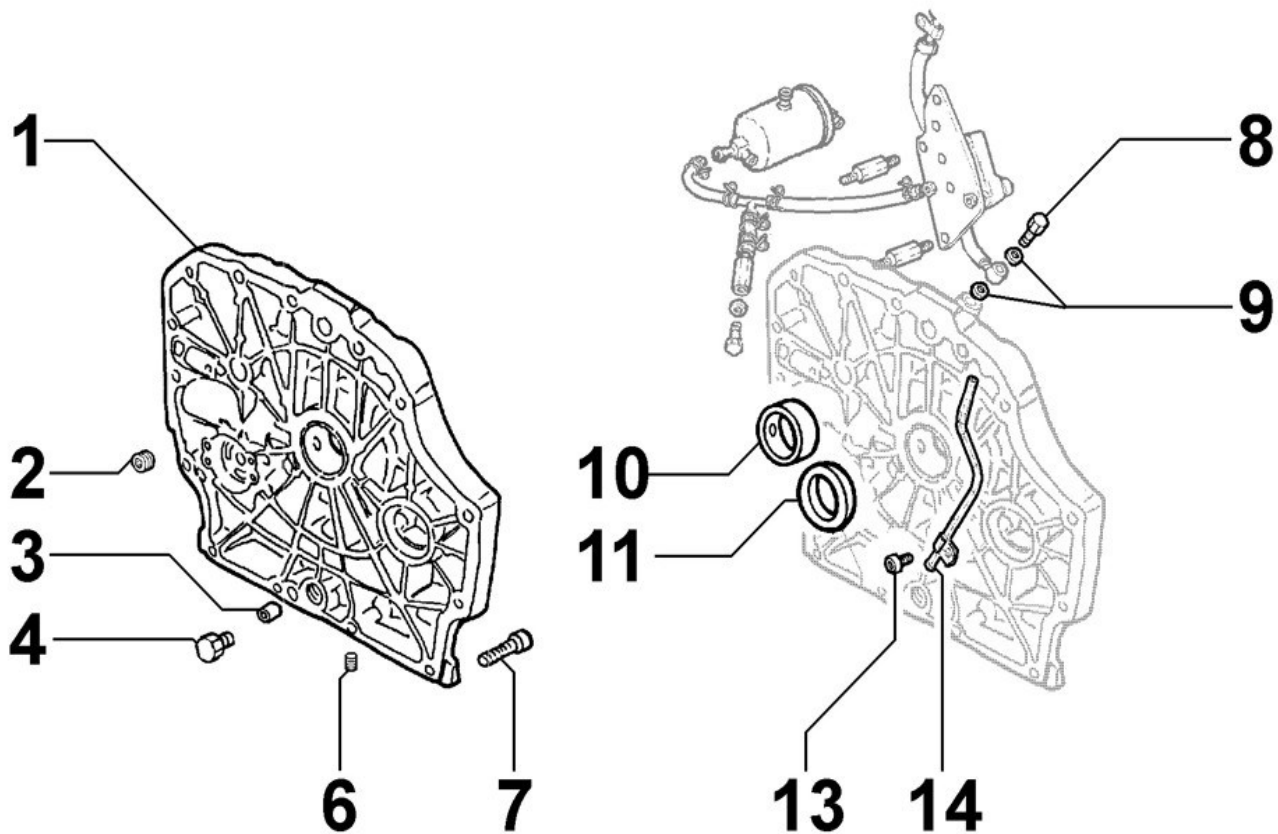

HEAD COVER - Group: 8022180010

HEAD COVER - Group: 8022180010

Pos	Kit	Included in	Part #	Description	QTY	Tech info
1	A		ED0021256600-S	Rocker arm cover	1	
2		(A)	ED0098201680-S	Screw	3	
3			ED0027503110-S	Cover	1	
4		(A)	ED0096930080-S	Valve	1	
5		(A)	ED0076252700-S	Washer	1	
7		(A)	ED0096950220-S	Valve	1	
9		(A)	ED0059760040-S	Separator	1	

11	(A)	ED0098201810-S	Screw	5
12		ED0044000970-S	Gasket	1
13		ED0090320860-S	Filler cap	1
14		ED0012000820-S	O-ring	1
15		ED0097320160-S	Screw	3

TIMING GEAR SIDE SUPPORT - Group: 8024180010

TIMING GEAR SIDE SUPPORT - Group: 8024180010