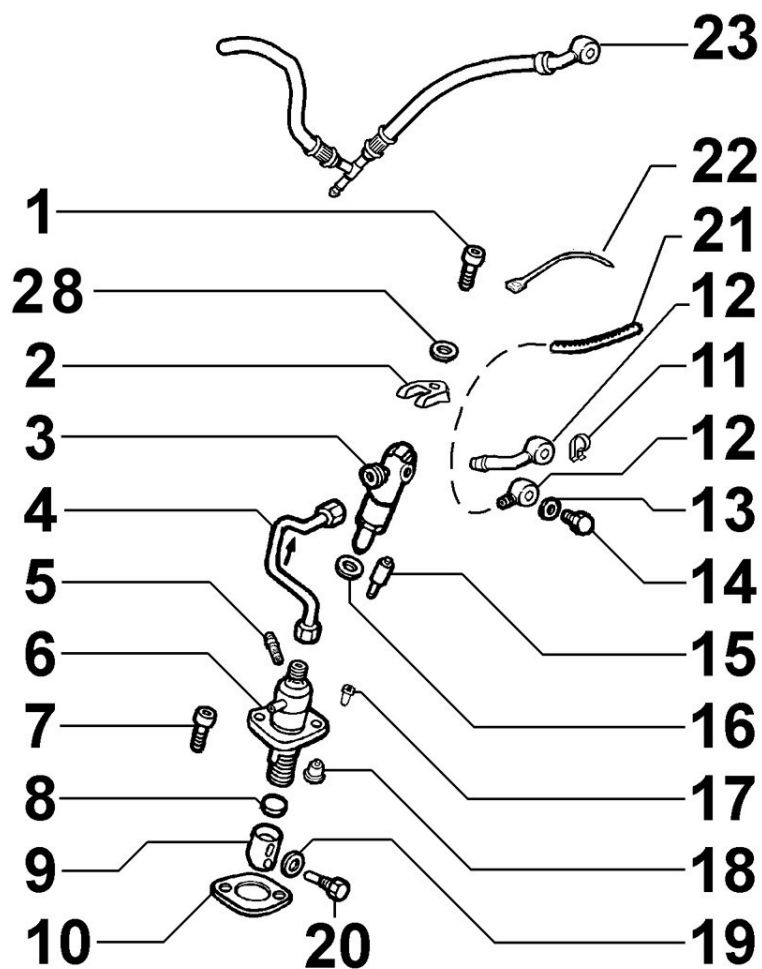

INJECTION SYSTEM - Group: 8030180260

INJECTION SYSTEM - Group: 8030180260

Pos	Kit	Included in	Part #	Description	QTY	Tech info
1			ED0097320780-S	Screw	1	
2			ED0085460790-S	Bracket	1	
3	A		ED0050100580-S	Injector	1	
4			ED0093760290-S	Fuel pipe	1	
5			ED0072600570-S	Joint	1