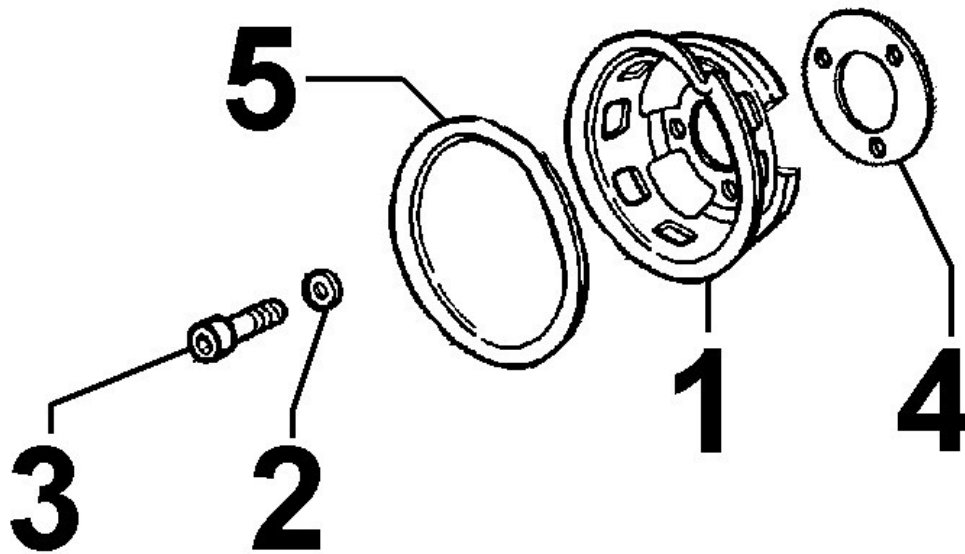

7

ED0076250080-S

Washer

1

OIL PRESSURE SWITCH - Group: 8102180070

OIL PRESSURE SWITCH - Group: 8102180070

Pos	Kit	Included in	Part #	Description	QTY	Tech info
9			ED0050412670-S	Switch	1	

STARTING - Group: 8110180040