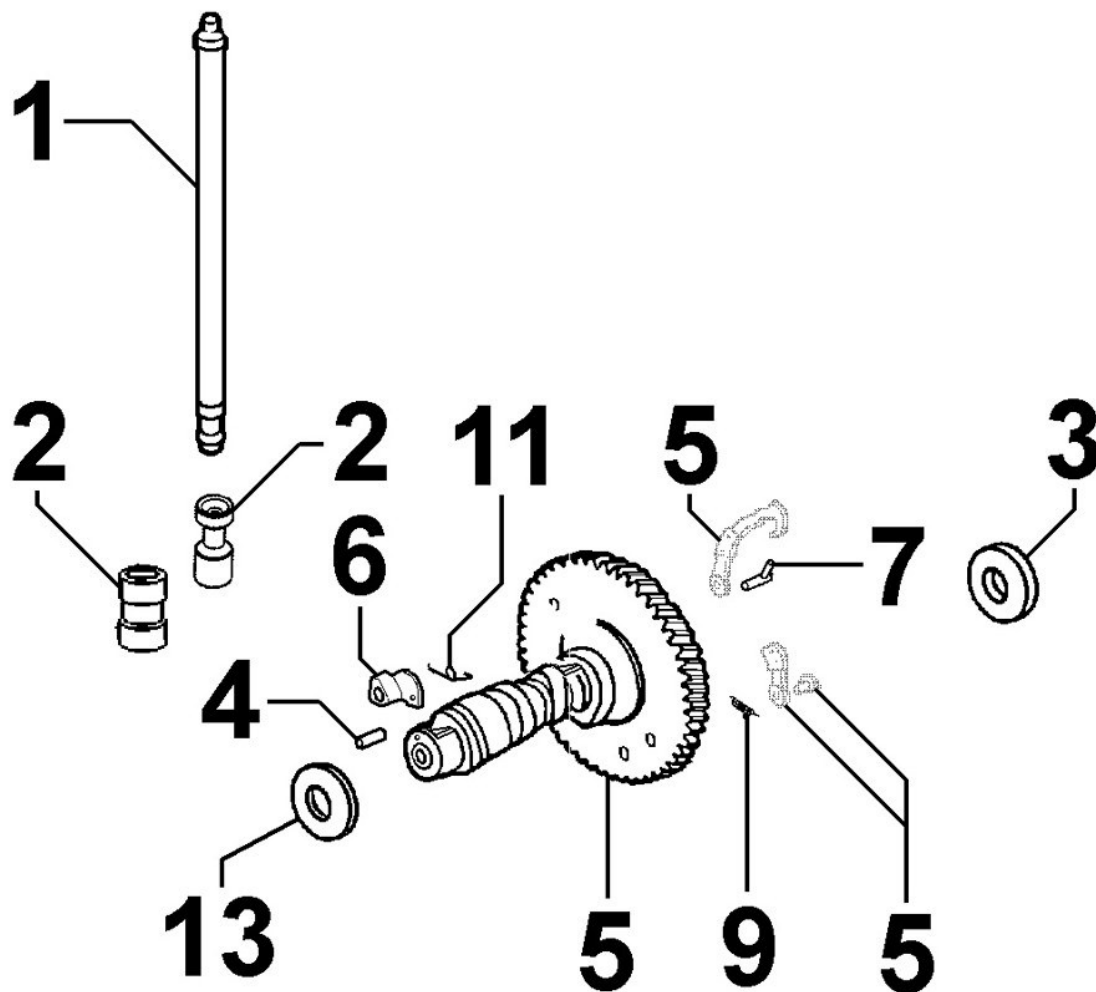

CAMSHAFT - Group: 8035180030

CAMSHAFT - Group: 8035180030

Pos	Kit	Included in	Part #	Description	QTY	Tech info
1			ED0014101650-S	Pushrod	2	
2			ED0072151130-S	Tappet	2	
3			ED0013012450-S	Ring	1	
5	A		ED0010100740-S	Camshaft+compression release	1	
13			ED0013013540-S	Ring	1	