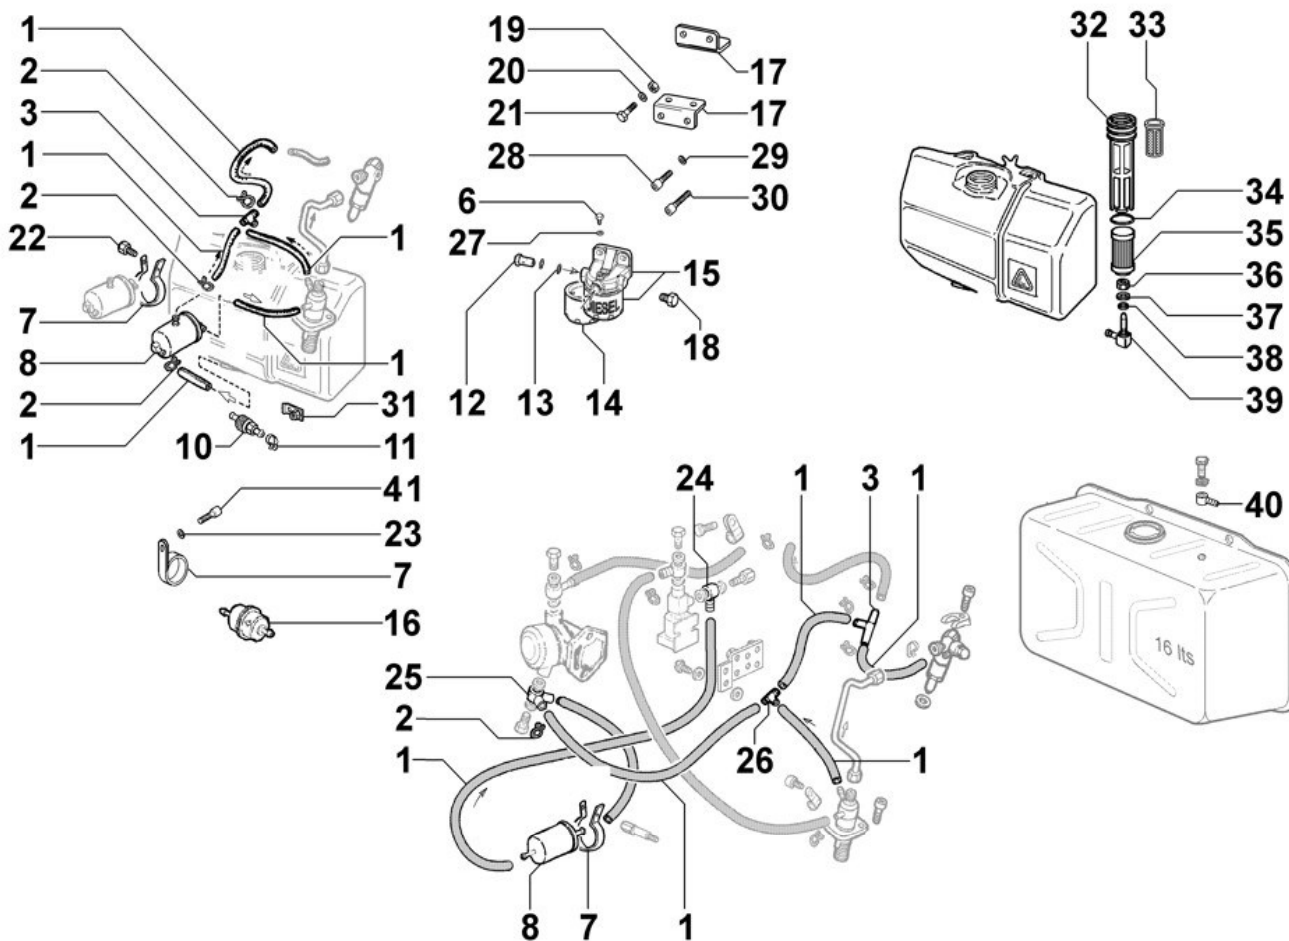

FUEL FILTER - Group: 8061180070

FUEL FILTER - Group: 8061180070

Pos	Kit	Included in	Part #	Description	QTY	Tech info
1			ED0093762300-S	fuel hose D.5x10 L500mm	0.570	
2			ED0036301630-S	Clamp	8	
7			ED0036171970-S	Clamp	1	⚠
8			ED0037300960-S	Filter	1	⚠
22			ED00994A0010-S	FLG HEX BOLT M6X12 8.8	1