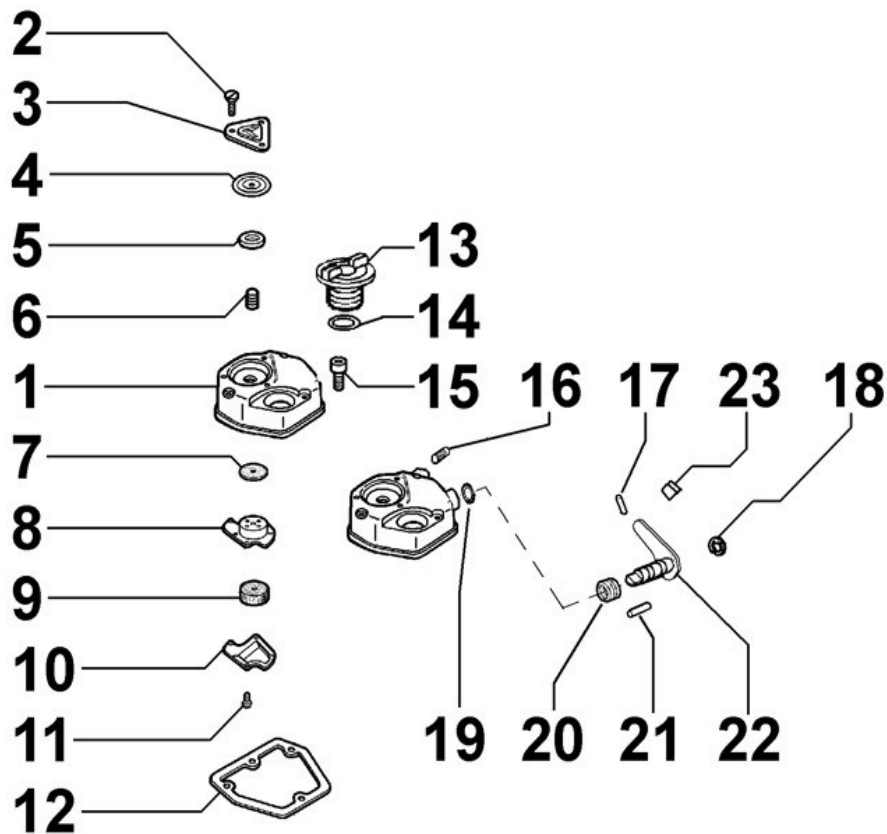

21	ED0030020810-S	Bearing	1	
31	ED0012000350-S	O-ring	1	
32	ED0097651110-S	Screw	1	
35	ED0082051250-S	Gasket & O-rings kit	1	

CYLINDER HEAD - Group: 8021180020

CYLINDER HEAD - Group: 8021180020

Pos	Kit	Included in	Part #	Description	QTY	Tech info
1	A		ED0092007190-S	Cylinder head	1	
2			ED0076250610-S	Washer	1	
3			ED0045350150-S	Gasket	2	
4			ED0018621520-S	Screw	4	
5			ED0097320780-S	Screw	2	
6	(A)		ED0048452180-S	Valve guide - Intake	1	

HEAD COVER - Group: 8022180010

HEAD COVER - Group: 8022180010

Pos	Kit	Included in	Part #	Description	QTY	Tech info
1	A		ED0021256600-S	Rocker arm cover	1	
2		(A)	ED0098201680-S	Screw	3	
3			ED0027503110-S	Cover	1	
4		(A)	ED0096930080-S	Valve	1	
5		(A)	ED0076252700-S	Washer	1	
7		(A)	ED0096950220-S	Valve	1	
9		(A)	ED0059760040-S	Separator	1	