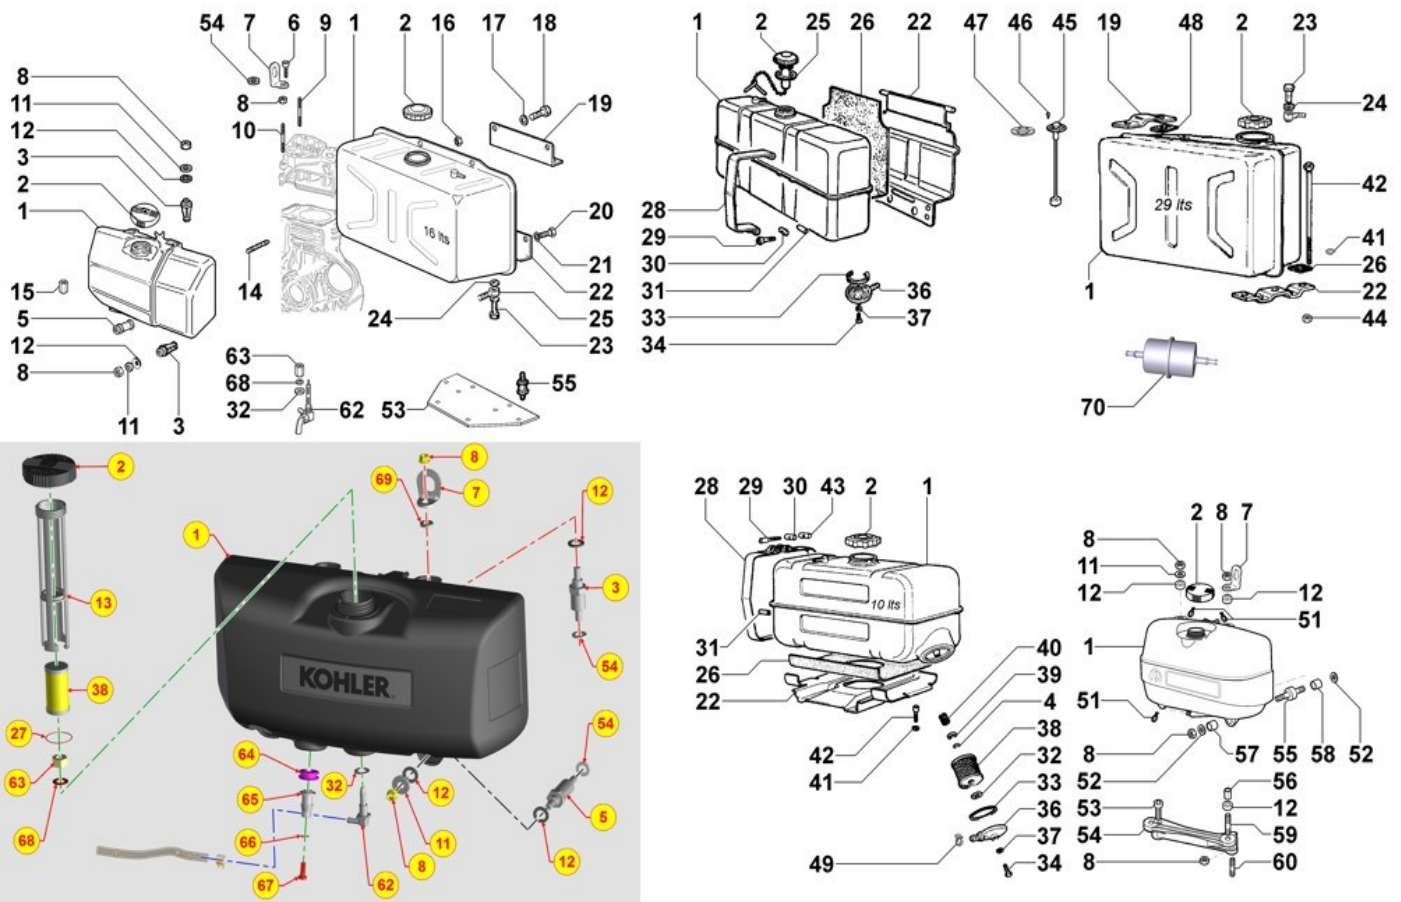

26

ED0025270940-S

Connector

1

FUEL FEED PUMP - Group: 8062180020

FUEL FEED PUMP - Group: 8062180020

Pos	Kit	Included in	Part #	Description	QTY	Tech info
16			ED0090802700-S	Cap	2	

FUEL TANK - Group: 8063180060