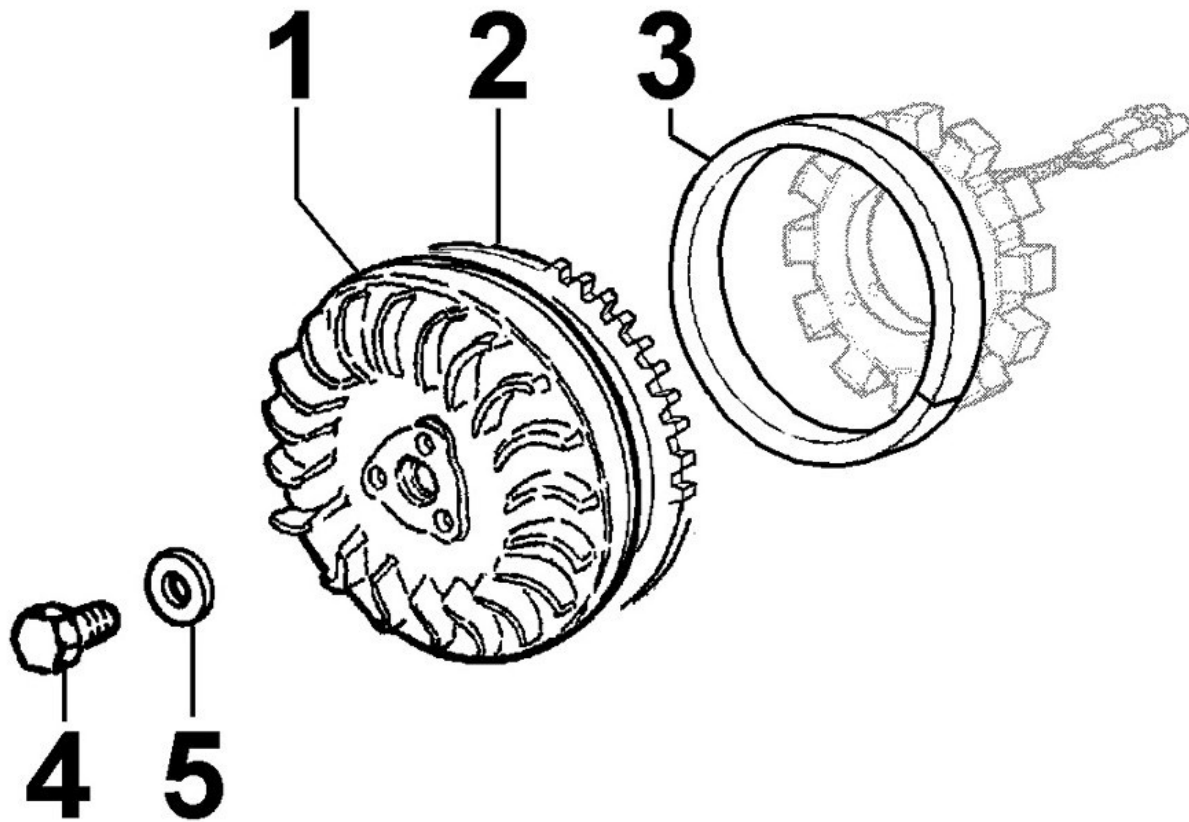

FLYWHEEL - Group: 8012180020

FLYWHEEL - Group: 8012180020

Pos	Kit	Included in	Part #	Description	QTY	Tech info
1	B		ED0098816040-S	Flywheel	1	
2		(A) (B)	ED0028162040-S	Ring gear	1	
3		(B)	ED0020020190-S	Rotor	1	
4			ED0018000300-S	Screw	1	
5			ED0076260430-S	Washer	1