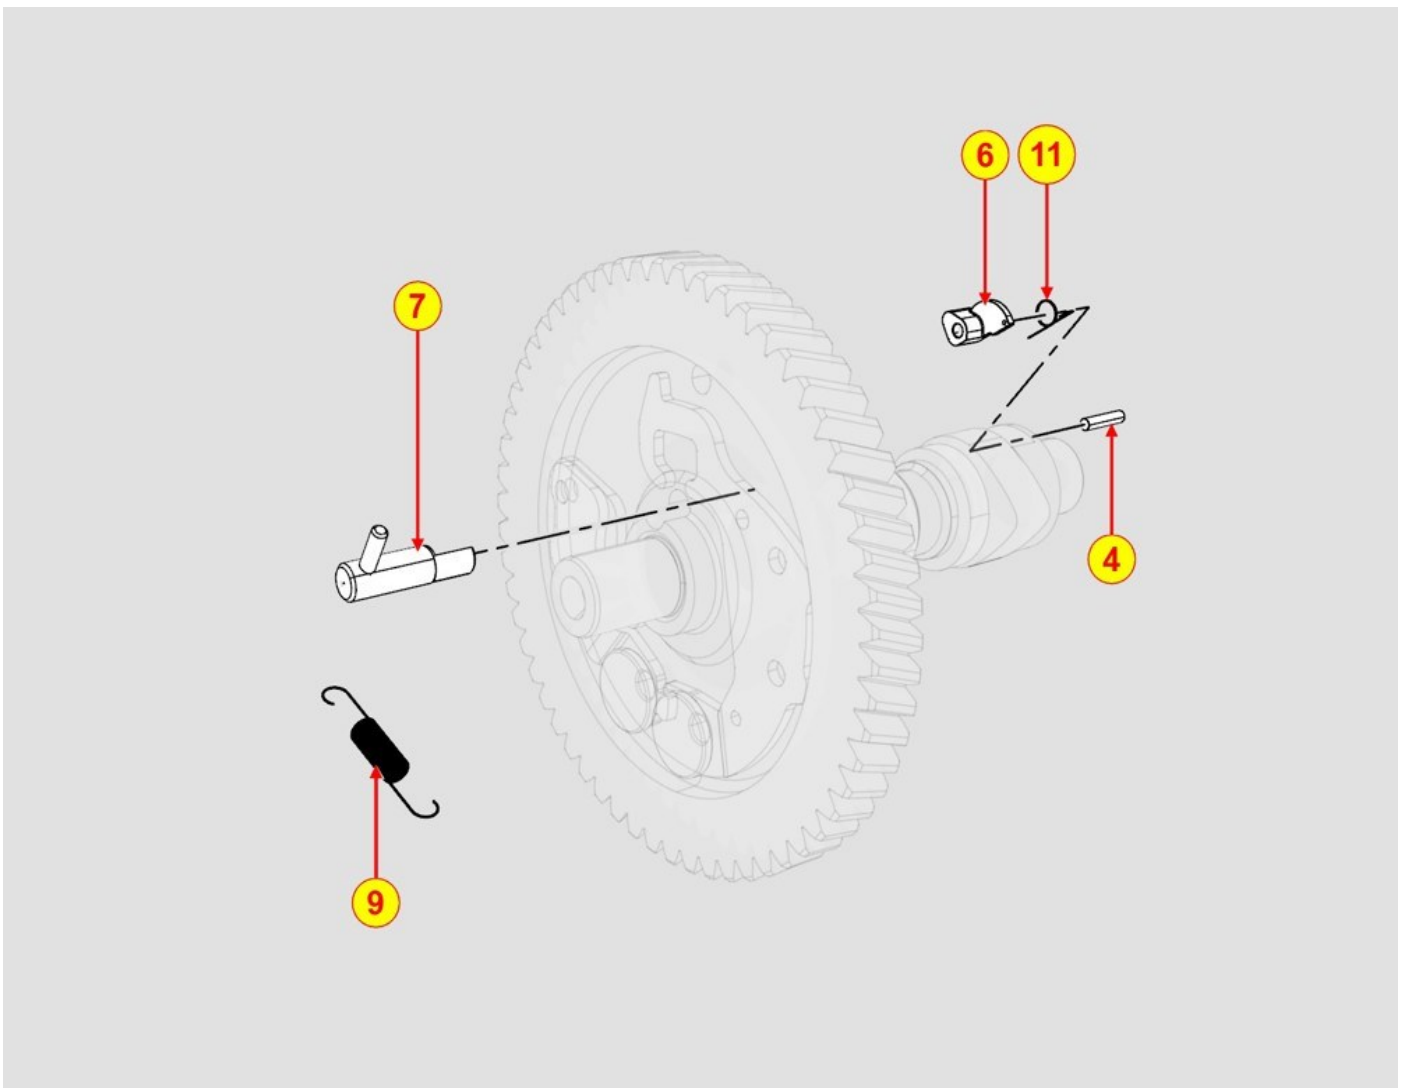

COMPRESSION RELEASE - Group: 8037180060

COMPRESSION RELEASE - Group: 8037180060

Pos	Kit	Included in	Part #	Description	QTY	Tech info
4			ED0077702500-S	Roller	1	
6			ED0054963890-S	mass	1	
7			ED0010150940-S	Shaft	1	⚠
9			ED0056601040-S	Spring	1	
11			ED0056000490-S	Spring	1