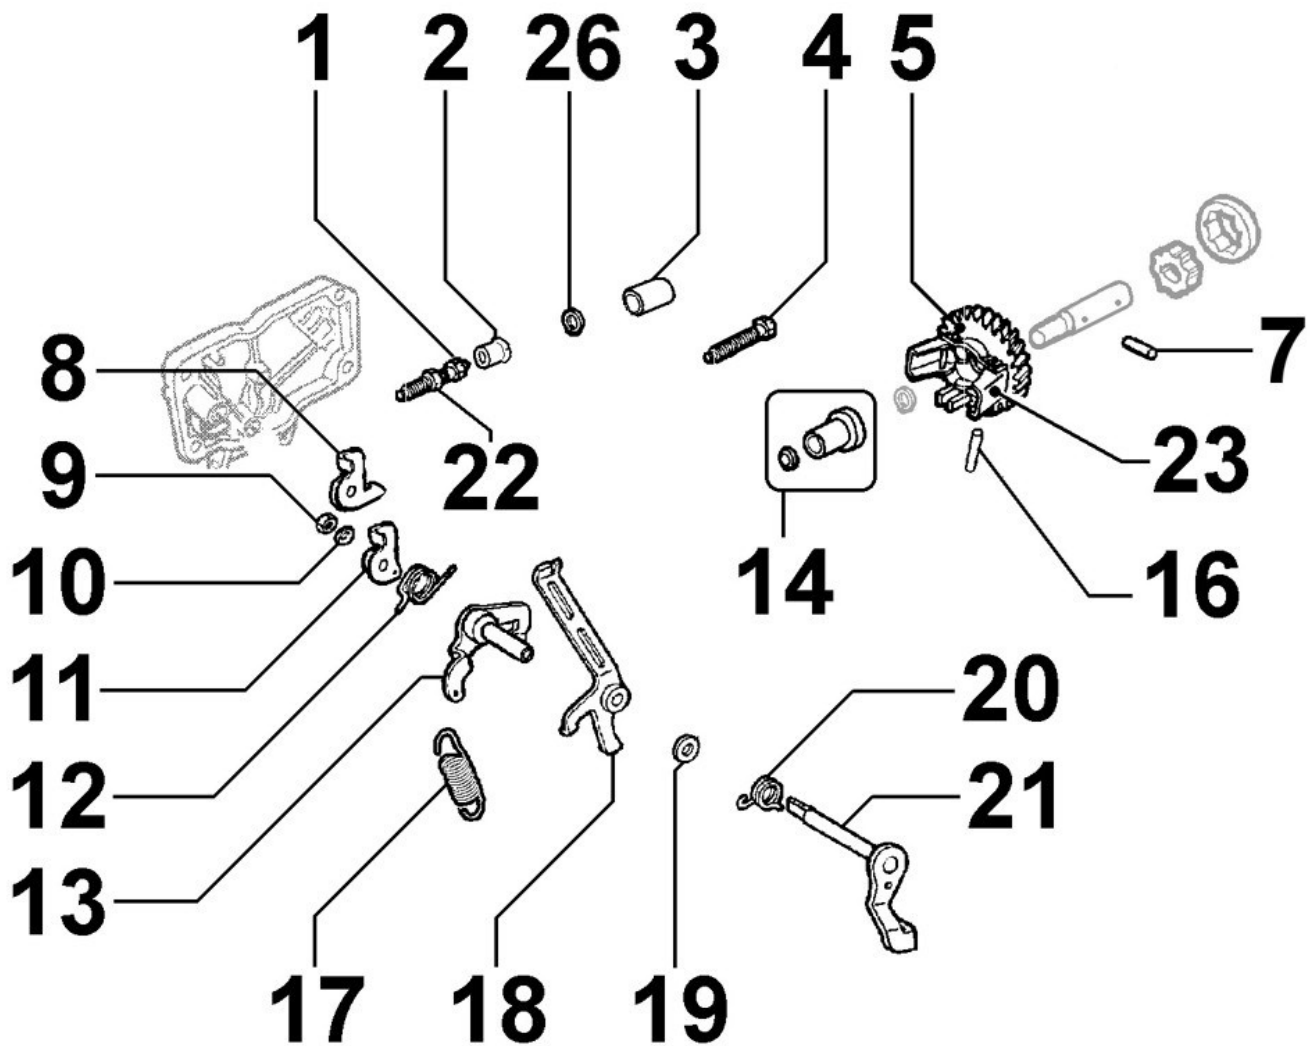

Pos	Kit	Included in	Part #	Description	QTY	Tech info
1			ED0079800770-S	Cup	1	
2			ED0056250230-S	Spring	1	
3			ED0064950740-S	Plunger	1	
4			ED0012400170-S	Snap ring	1	
5			ED0076251050-S	Washer	1	

SPEED GOVERNOR - Group: 8050180160