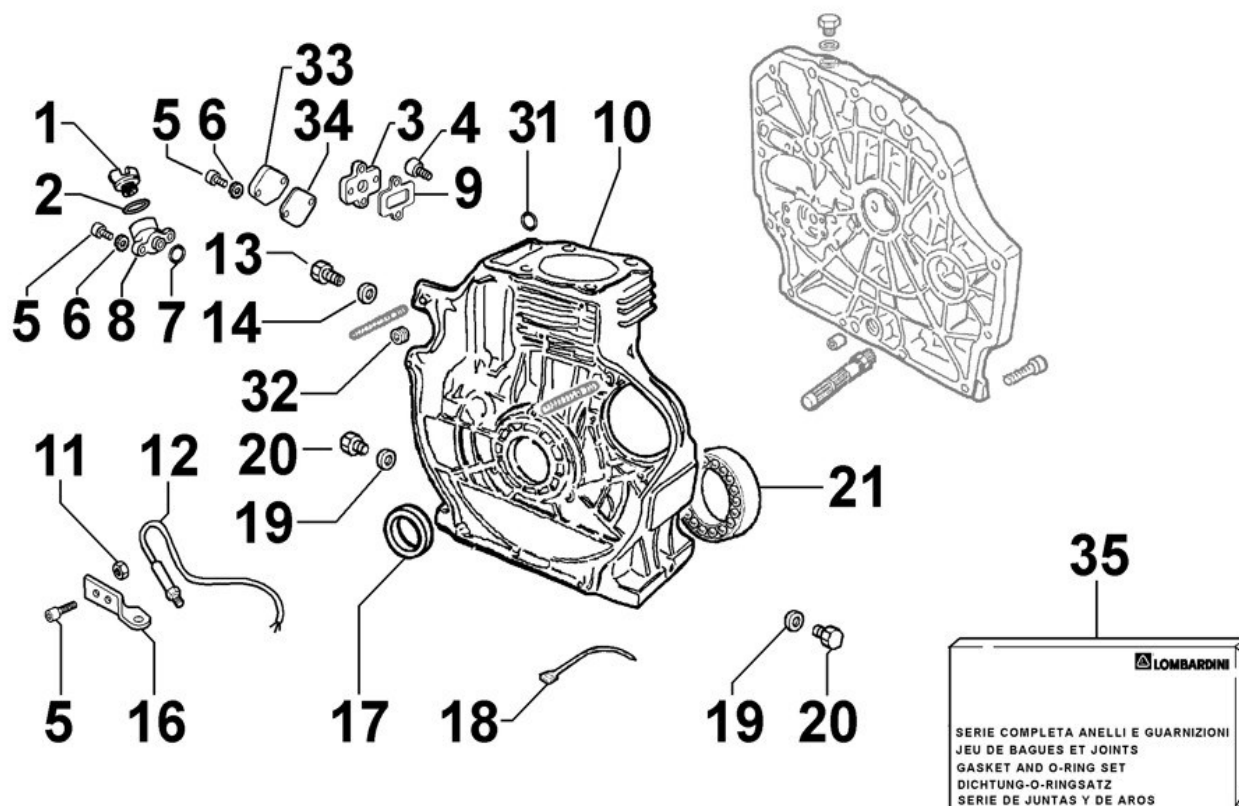

FLYWHEEL - Group: 8012180020

FLYWHEEL - Group: 8012180020

Pos	Kit	Included in	Part #	Description	QTY	Tech info
1	B		ED0098816040-S	Flywheel	1	
2		(A) (B)	ED0028162040-S	Ring gear	1	
3		(B)	ED0020020190-S	Rotor	1	
4			ED0018000300-S	Screw	1	
5			ED0076260430-S	Washer	1	

EQUALIZER SHAFT - Group: 8013180020

EQUALIZER SHAFT - Group: 8013180020

Pos	Kit	Included in	Part #	Description	QTY	Tech info
1			ED0011112670-S	Shaft	1	
2			ED0030020770-S	Bearing	2	

CRANKCASE - Group: 8020180070