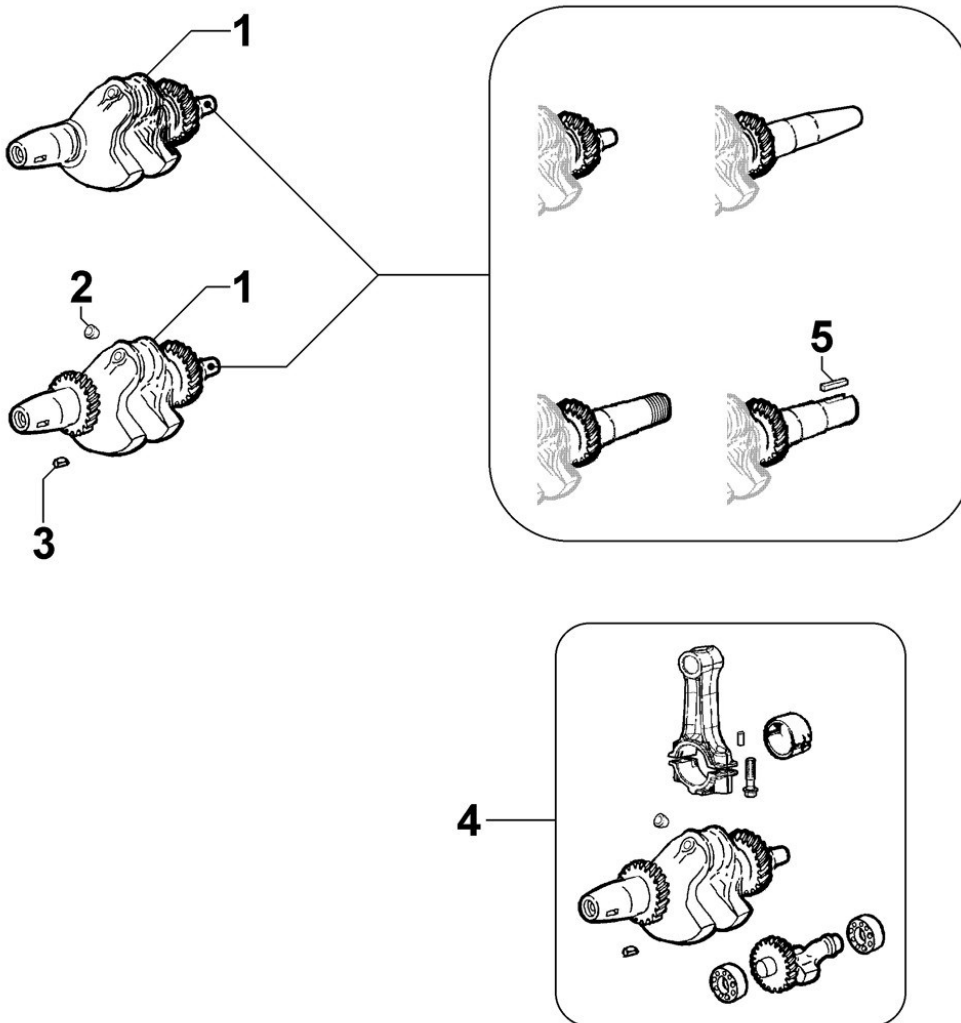

CRANKSHAFT - Group: 8010180060

CRANKSHAFT - Group: 8010180060

Pos	Kit	Included in	Part #	Description	QTY	Tech info
1	(A)		ED0010514330-S	Crankshaft	1	
2		(A)	ED0090801320-S	Cap	1	
3		(A)	ED0022800670-S	Key	1