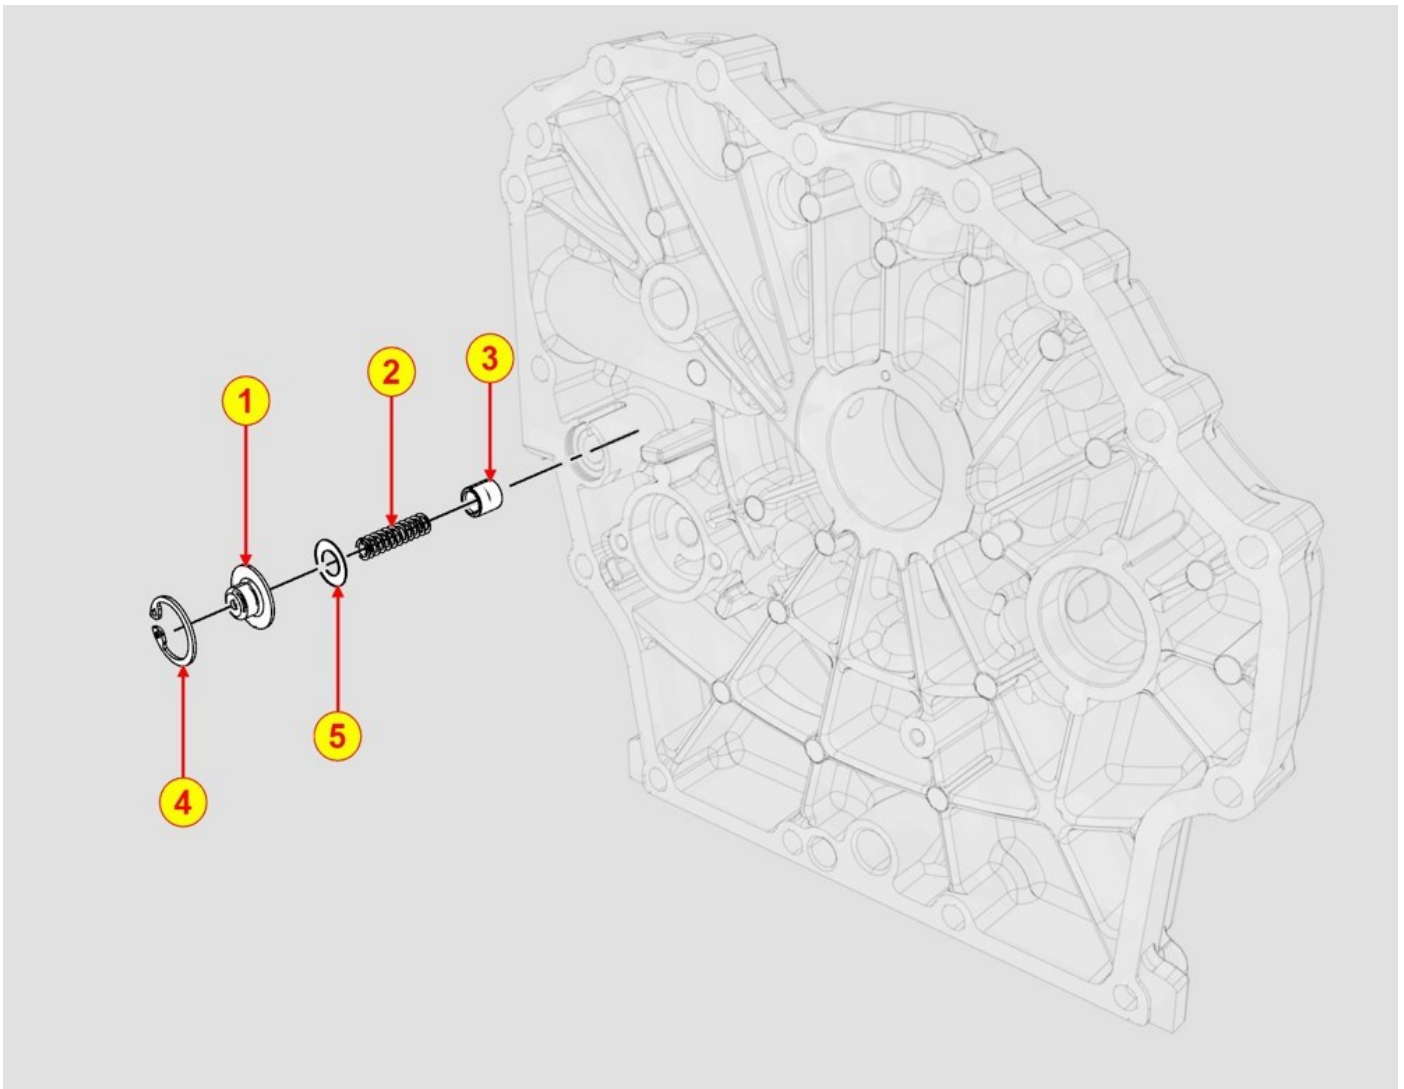

OIL PRESSURE VALVE - Group: 8044180010

OIL PRESSURE VALVE - Group: 8044180010

Pos	Kit	Included in	Part #	Description	QTY	Tech info
1			ED0079800770-S	Cup	1	
2			ED0056250230-S	Spring	1	
3			ED0064950740-S	Plunger	1	
4			ED0012400170-S	Snap ring	1	
5			ED0076251050-S	Washer	1