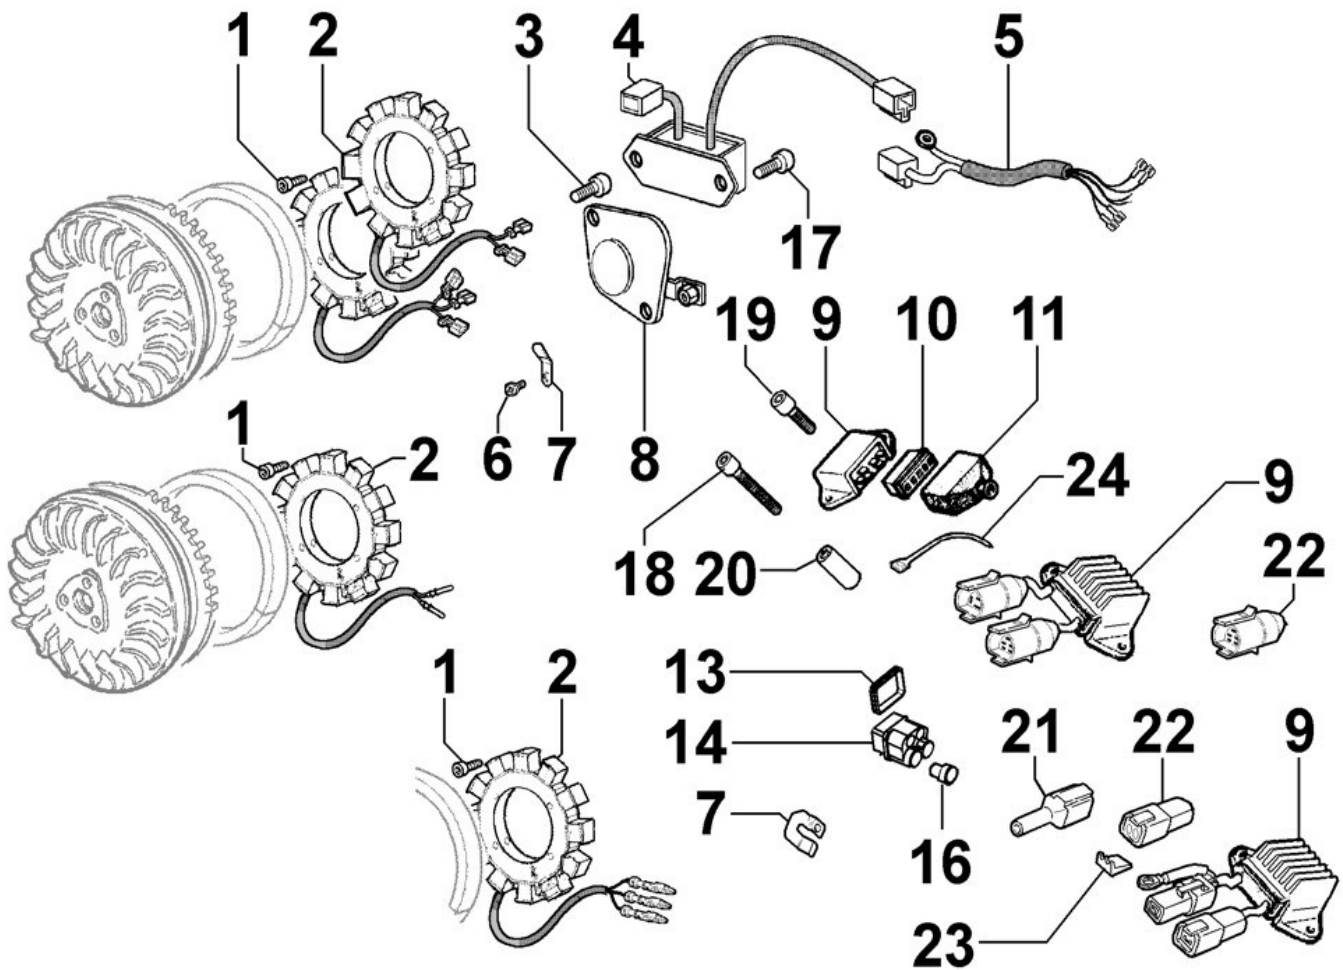

VOLTAGE ALTERNATOR - Group: 8100180160

VOLTAGE ALTERNATOR - Group: 8100180160

Pos	Kit	Included in	Part #	Description	QTY	Tech info
1			ED00992R0460-S	VITE/SCREW M.6X22 5931 8.8+Zn.b	3	
2			ED0085651090-S	Stator	1	
6			ED0097901300-S	Screw	1	
9			ED0073623950-S	Governor	1	⚠
21			ED0015571560-S	Junction block	1	
23			ED0036750330-S	Retainer	1