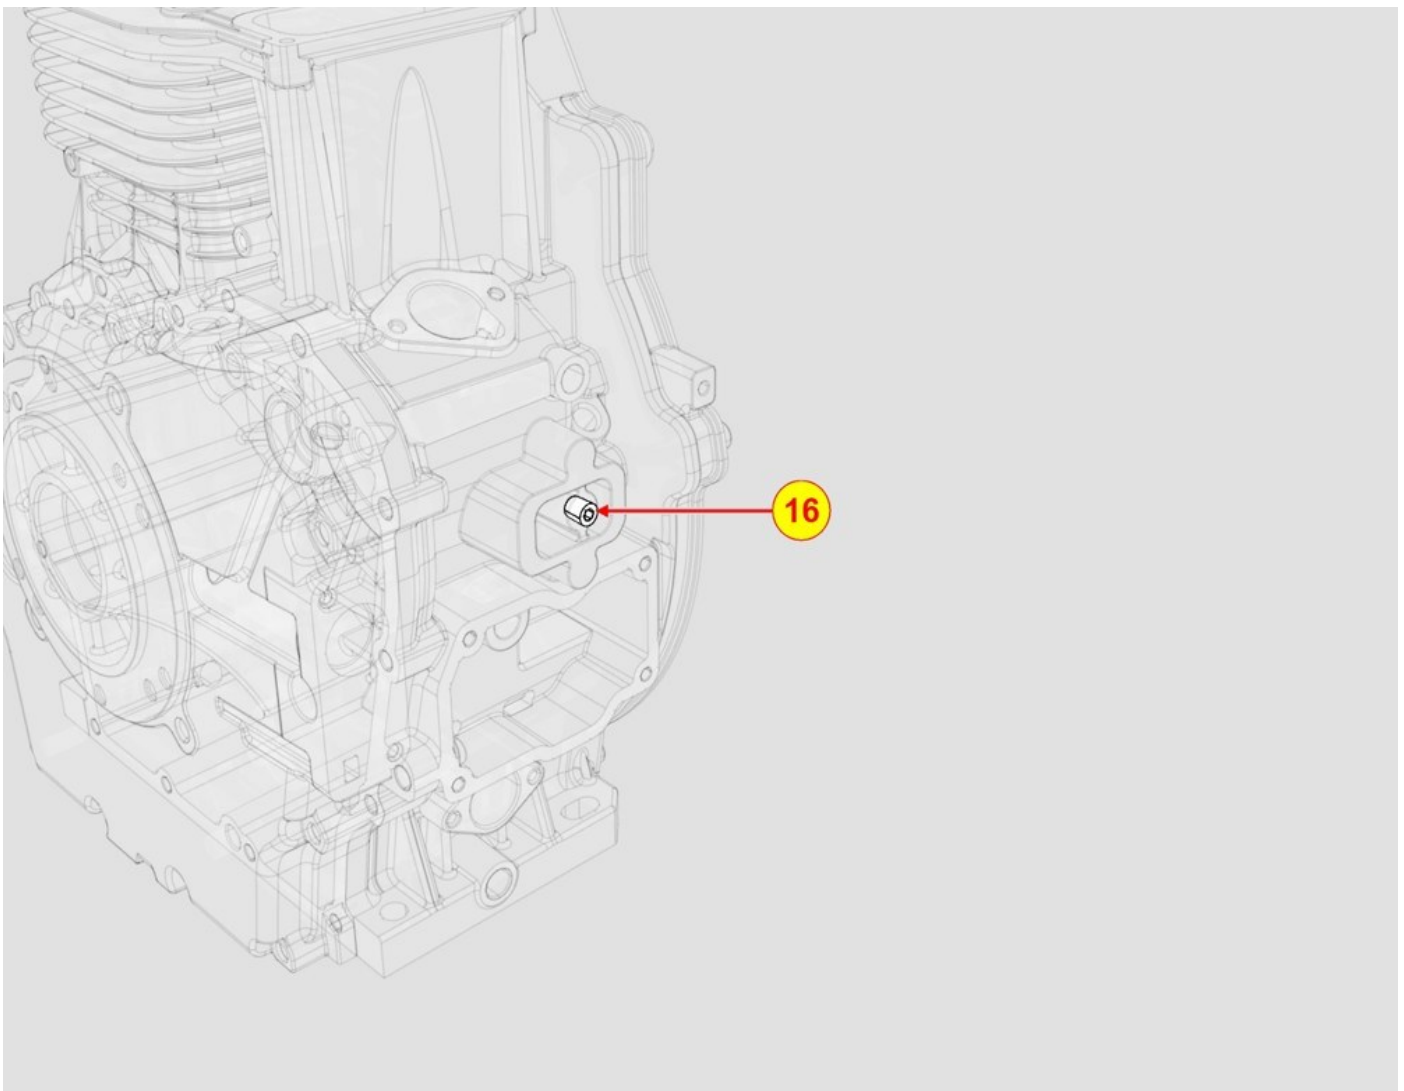

FUEL FEED PUMP - Group: 8062180020

FUEL FEED PUMP - Group: 8062180020

Pos	Kit	Included in	Part #	Description	QTY	Tech info
16			ED0090802700-S	Cap	2