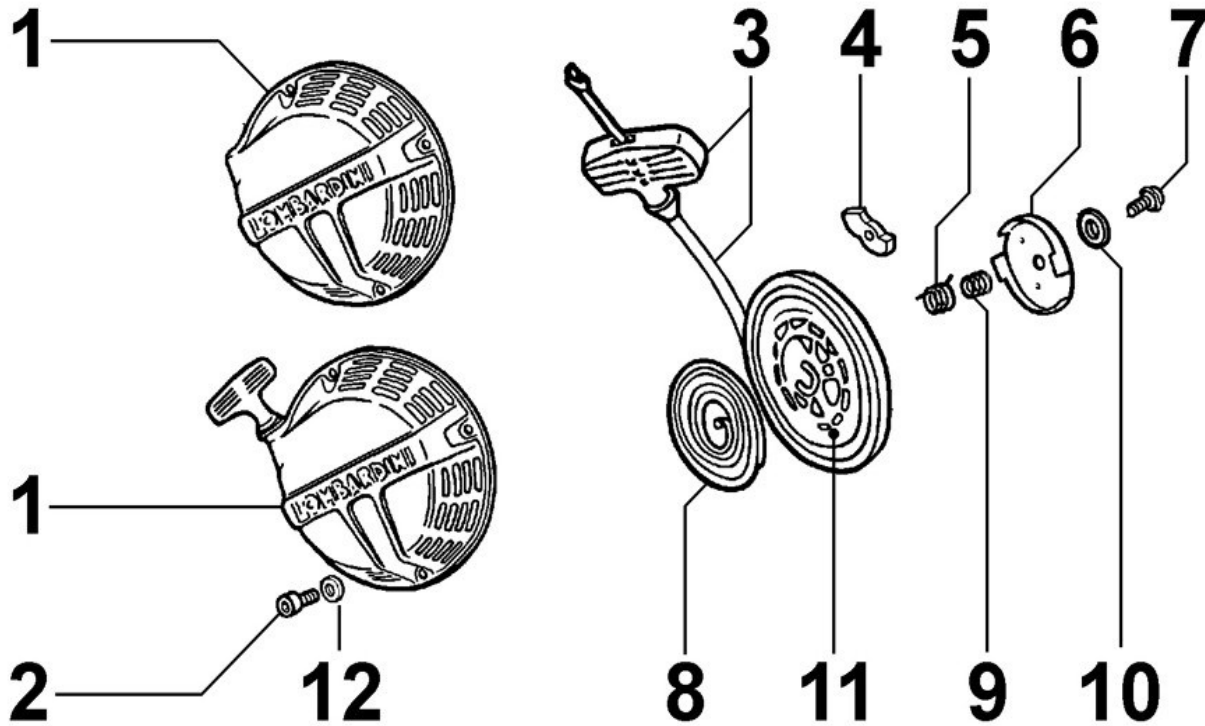

RECOIL STARTING - Group: 8120180180

RECOIL STARTING - Group: 8120180180

Pos	Kit	Included in	Part #	Description	QTY	Tech info
1	A		ED0014720620-S	Recoil starter	1	
2			ED0097303090-S	Screw	4	
4		(A)	ED0050250970-S	RECOILTOOTH	1	
5		(A)	ED0056600660-S	Spring	1	
6		(A)	ED0079800630-S	Cup	1	
7		(A)	ED0097303400-S	Screw	1