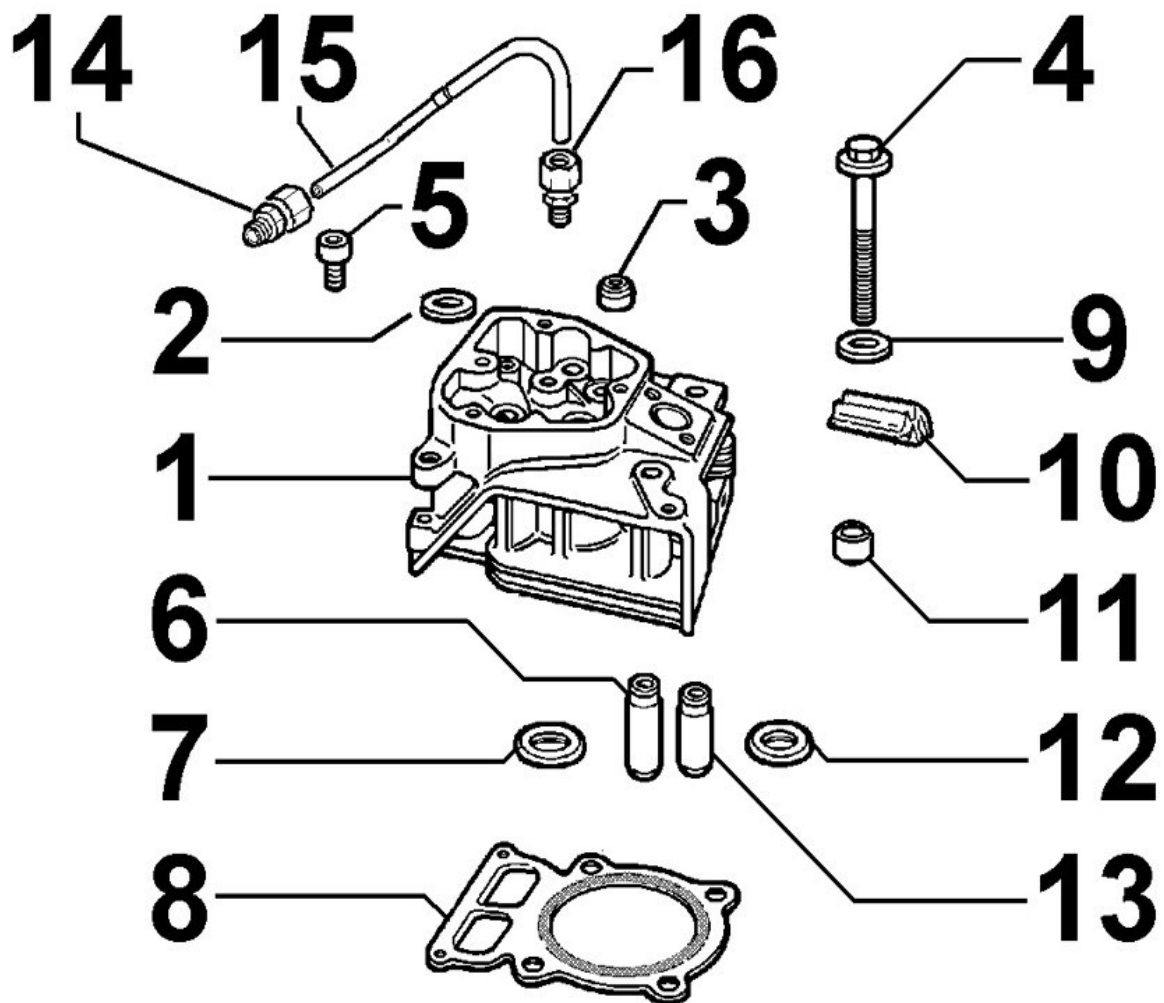

CYLINDER HEAD - Group: 8021180020

CYLINDER HEAD - Group: 8021180020

Pos	Kit	Included in	Part #	Description	QTY	Tech info
1	A		ED0092007190-S	Cylinder head	1	
2			ED0076250610-S	Washer	1	
3			ED0045350150-S	Gasket	2	
4			ED0018621520-S	Screw	4	
5			ED0097320780-S	Screw	2	
6	(A)		ED0048452180-S	Valve guide - Intake	1