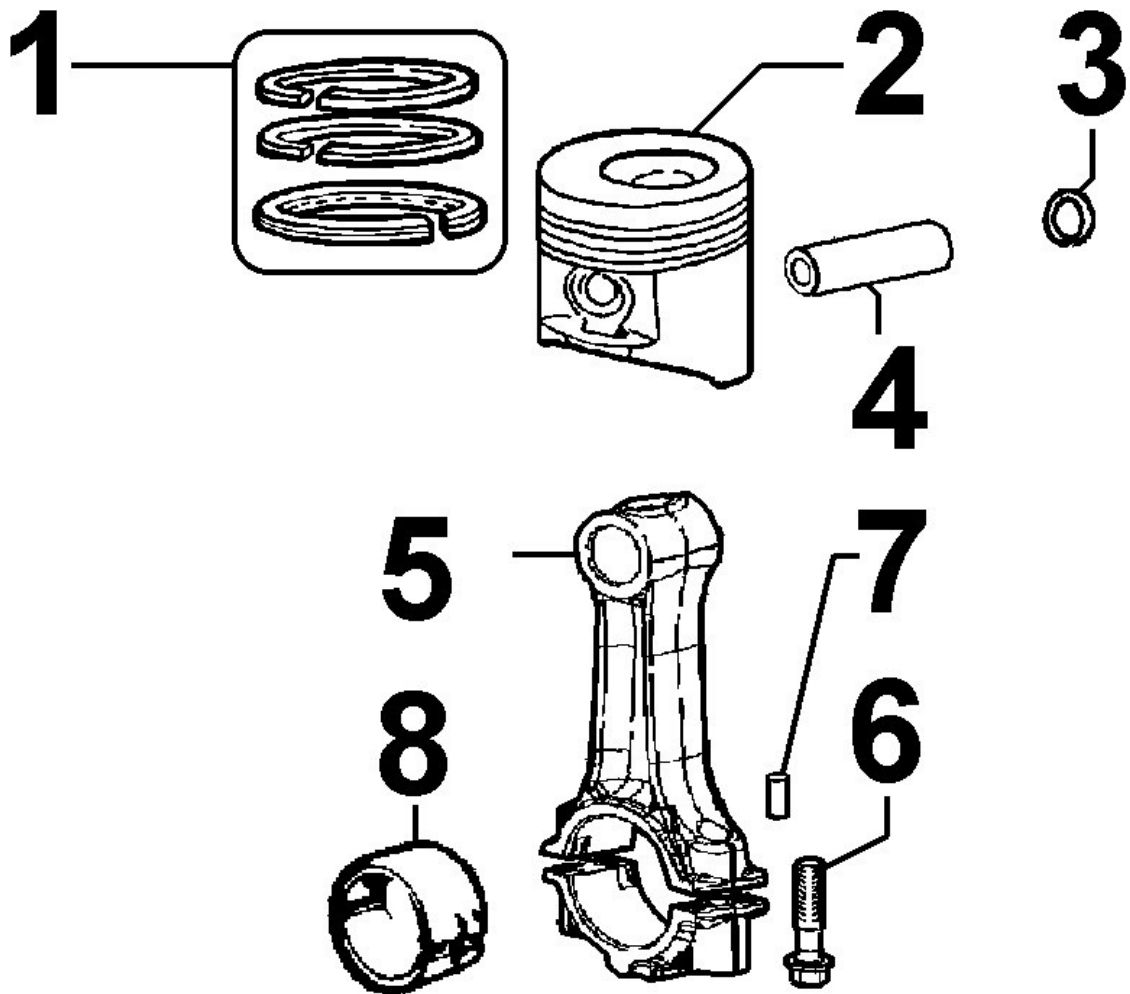

PISTON / CONNECTING ROD - Group: 8011180170

PISTON / CONNECTING ROD - Group: 8011180170

Pos	Kit	Included in	Part #	Description	QTY	Tech info
1		(B)	ED0082112820-S	Rings kit	1	
1		(B)	ED0082112830-S	Rings kit (ø+0.5mm)	1	
1		(B)	ED0082112840-S	Rings kit (ø+1mm)	1	
2		(B)	ED0065028950-S	Piston ass.y	1	
2		(B)	ED0065028960-S	Piston ass.y (ø+0.5mm)	1