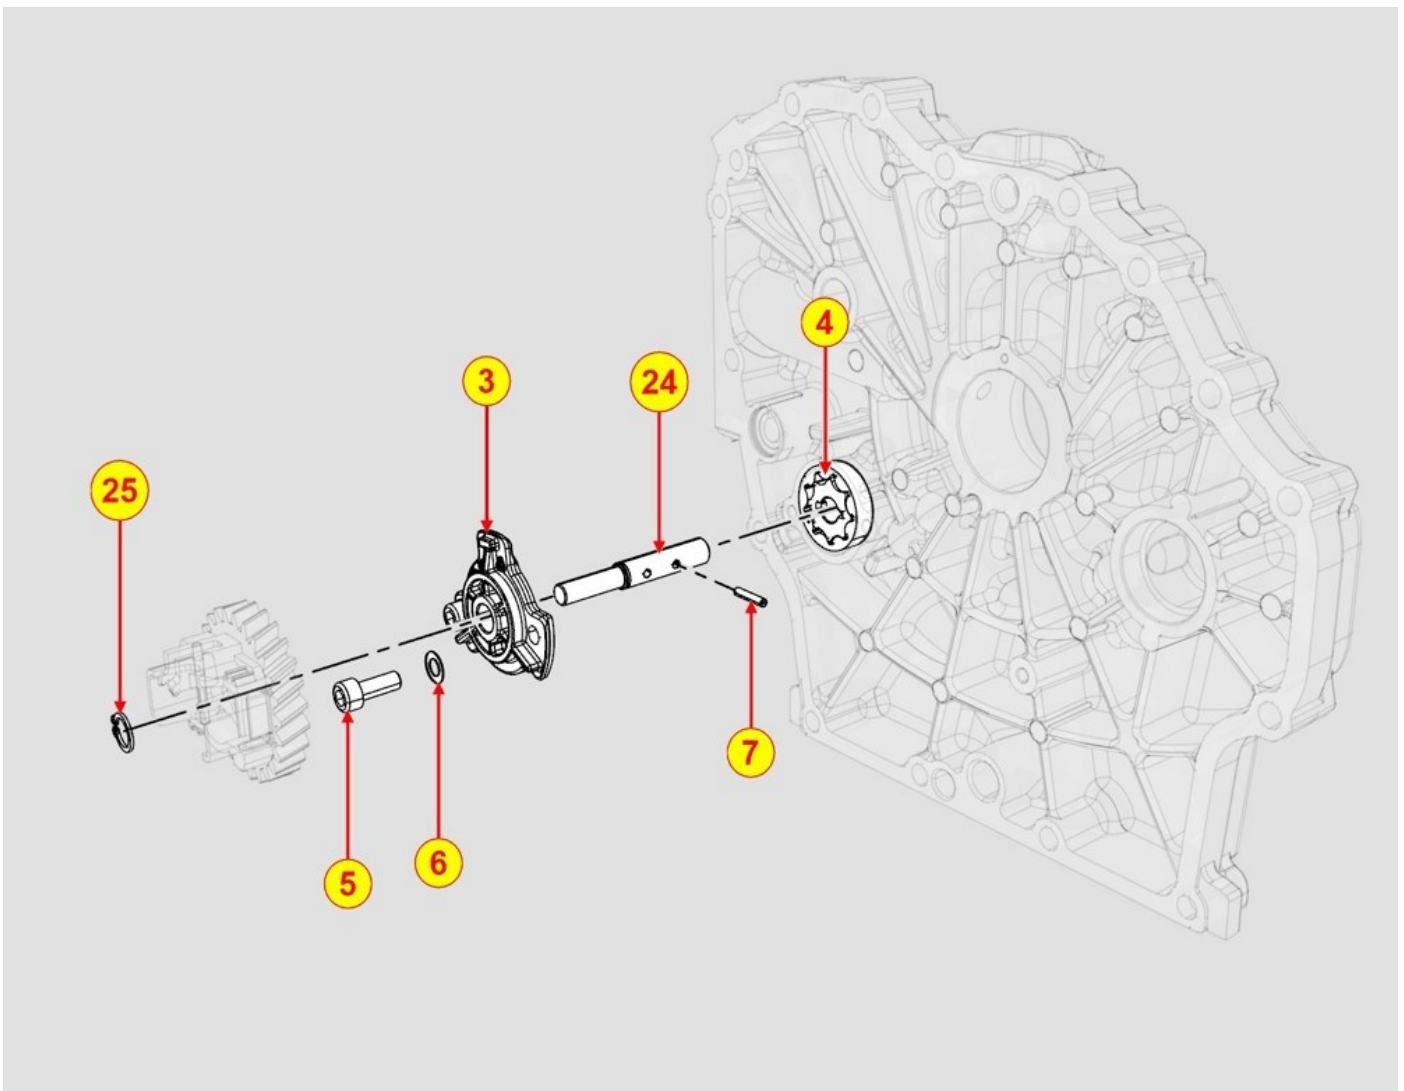

OIL PUMP - Group: 8040180010

OIL PUMP - Group: 8040180010

Pos	Kit	Included in	Part #	Description	QTY	Tech info
3			ED0088362100-S	Support	1	
4			ED0066050900-S	Oil pump	1	
5			ED0097300100-S	Screw	2	
6			ED0075550040-S	Washer	2	
7			ED0077701720-S	Roller	1