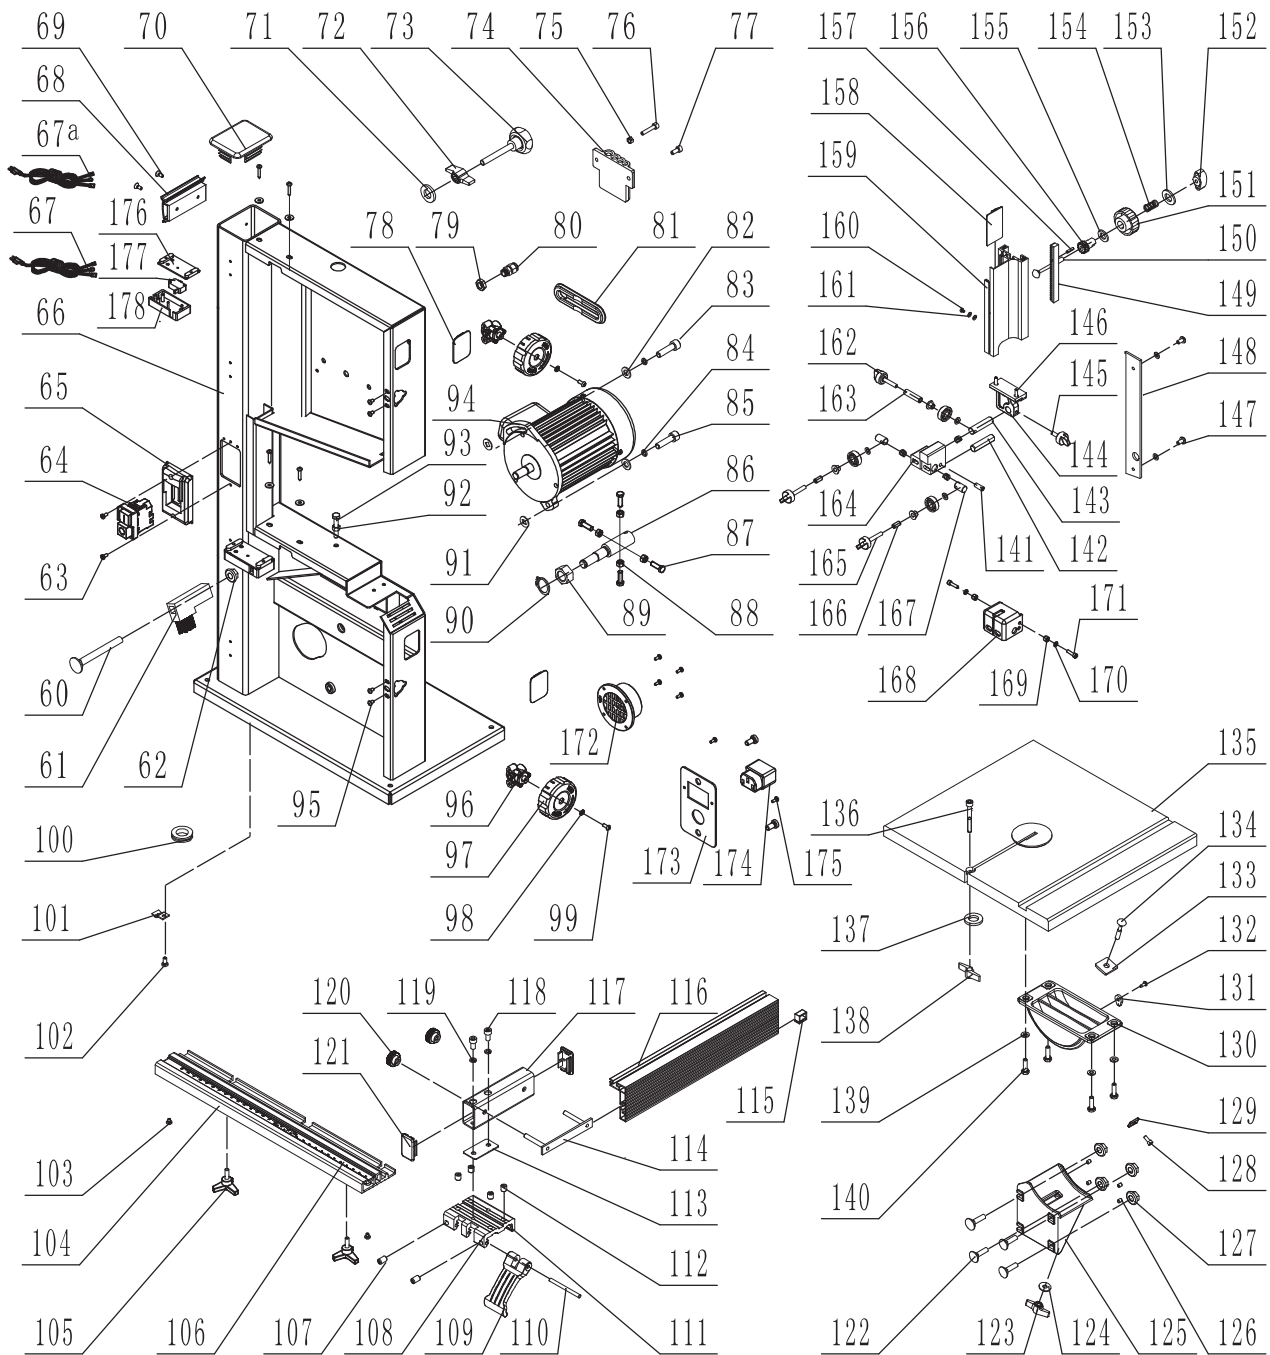

14. Parts Diagrams and Lists

14. Parts Diagrams and Lists

No	Part number	Description	Qty	No	Part number	Description	Qty
93	1-M6X35GB5781B	Hex bolt M6X35	1	136	1-M6X30GB70D1B	Hex socket cap screw M6X30	1
94	2-YYH710044A	Motor	1	137	1-WSH6GB97D1B	Flat washer	1
95	1-ST4D2X9D5GB845B	Self tapping screw	4	138	1-JL22020002-001S	Wing nut	1
96	1-JMBS1001015000A	Door lock assembly	2	139	1-WSH6GB862D2B	Washer	4
97	1-JMBS1001015100	Door knob	2	140	1-M6X12GB5783B	Hex bolt M6X12	4
98	1-WSH4GB862D2B	Washer	2	141	1-M6X16GB80B12D9	Hex socket set screw with cup point M6X16	1
99	1-M4X10GB70D2B	Screw	2	142	1-JMBS1001051006	Support shaft	1
100	1-1905010	Rubber bushing	1	143	1-JMBS1001051003	Rear adjust shaft	1
101	1-1502014-02	Cable clamp	1	144	1-JMBS1001050002	Rear guide bracket	1
102	1-M5X10GB818B	Cross recess pan head screw M5X10	1	145	1-JMBS1001051009-001S	Clamp handle	1
103	1-M4X5GB818Z	Cross recess pan head screw M4X5	2	146	1-M4X16GB70D1B	Screw M4X16	2
104	1-JMBS1001060001	Guide rail	1	147	1-M5X10GB70D2B	Screw M5X10	2
105	1-JL60020023A	Star screw	2	148	1-JMBS1001010001	Locking plate	1
106	1-JMBS1001060007A	Scale	1	149	1-JMBS1001050001	Rack	1
107	1-JMBS1001060005A	Plastic screw	2	150	1-M6X50GB12B	Square neck bolt M6X50	1
108	1-JMBS1001060002	Fence carrier	1	151	1-JMBS0901050007A-001S	Height adjustment knob	1
109	1-JMBS1001060003-001S	Handle	1	152	1-JMBS0901050015-001S	Clamp handle	1
110	1-JMBS1001060006	Shaft	1	153	1-WSH6GB96D1B	Washer	1
111	1-JMBS1001060004	Plastic spacer	2	154	1-JMBS0901050016	Spring	1
112	1-JMBS1001060005B	Plastic screw	4	155	1-JL40020004	Washer	1
113	1-JMBS1001060008	Spacer	1	156	1-JMBS0901050005A	Wheel gear	1
114	1-JMBS1001060010	T-bar	1	157	1-PIN3X10GB879D1B	Roll pin	1
115	1-JMBS1001060013	Plastic pad	1	158	1-JMBS0901050010A-001S	Sliding plate	1
116	1-JMBS1001060009	Fence	1	159	1-JMBS1001050003	Blade guard	1
117	1-JMBS1001060011-001U	Block	1	160	1-M3X4GB818Z	Cross recess pan head screw M3X4	1
118	1-M6X12GB70D1B	Hex socket cap screw M6X12	2	161	1-WSH3GB97D1Z	Flat washer	2
119	1-WSH6GB93B	Spring washer	2	162	1-JMBS1001051010-001S	Clamp handle	1
120	1-JL20061003-001S	Nut	2	163	1-JMBS1001050005	Bush	1
121	1-JMBS1001060012-001S	End cap	2	164	1-JMBS1001051001A	Upper blade guide	1
122	1-M6X16GB14B	Square neck bolt M6X16	4	165	1-JMBS1001051011-001S	Clamp handle	1
123	1-JL22020002-001S	Ratchet Handle	1	166	1-JMBS1001050006	Bush	2
124	1-WSH6GB97D1B	Flat washer	1	167	1-JMBS1001051002B	Front adjust shaft	4
125	1-JL2030100	Support bracket	1	167a	1-JMBS1001051002	Front adjust shaft	2
126	1-M6GB6177D1B	Flange nut	4	168	1-JMBS1001050004	Protective cover	1
127	1-M5X6GB77B	Set screw M5X6	4	169	1-JMBS1001050007	Protective gasket	2
128	1-M4X10GB70D1Z	Hex socket cap screw M4X10	1	170	1-WSH5GB97D1B	Flat washer	5
129	1-JMBS1001031001-008S	Stopper	1	171	1-M5X20GB70D1B	Hex socket head screw	2
130	1-JMBS1001031002	Table trunnion	1	172	1-JMBS1001010011A	Dust port	1
131	1-1506003-01008S	Indicator	1	173	1-JMBS0901010012A-117U	Plate	1
132	1-ST3D5X9D5GB845B	Tapping screw	1	174	1-SS-120	IEC14 socket	1
133	1-JL22030002-001S	Sliding block	1	175	1-M3X10GB819D1B	Cross countersunk head screw	2
134	1-M6X35GB812B	Square neck bolt M6X35	1	176	1-JMBS0901010015	Micro switch cover	2
135	1-JL22031000B	Table	1	177	1-KW3-0Z-2B	Micro switch	2
				178	1-JMBS0901010016	Micro switch box	2