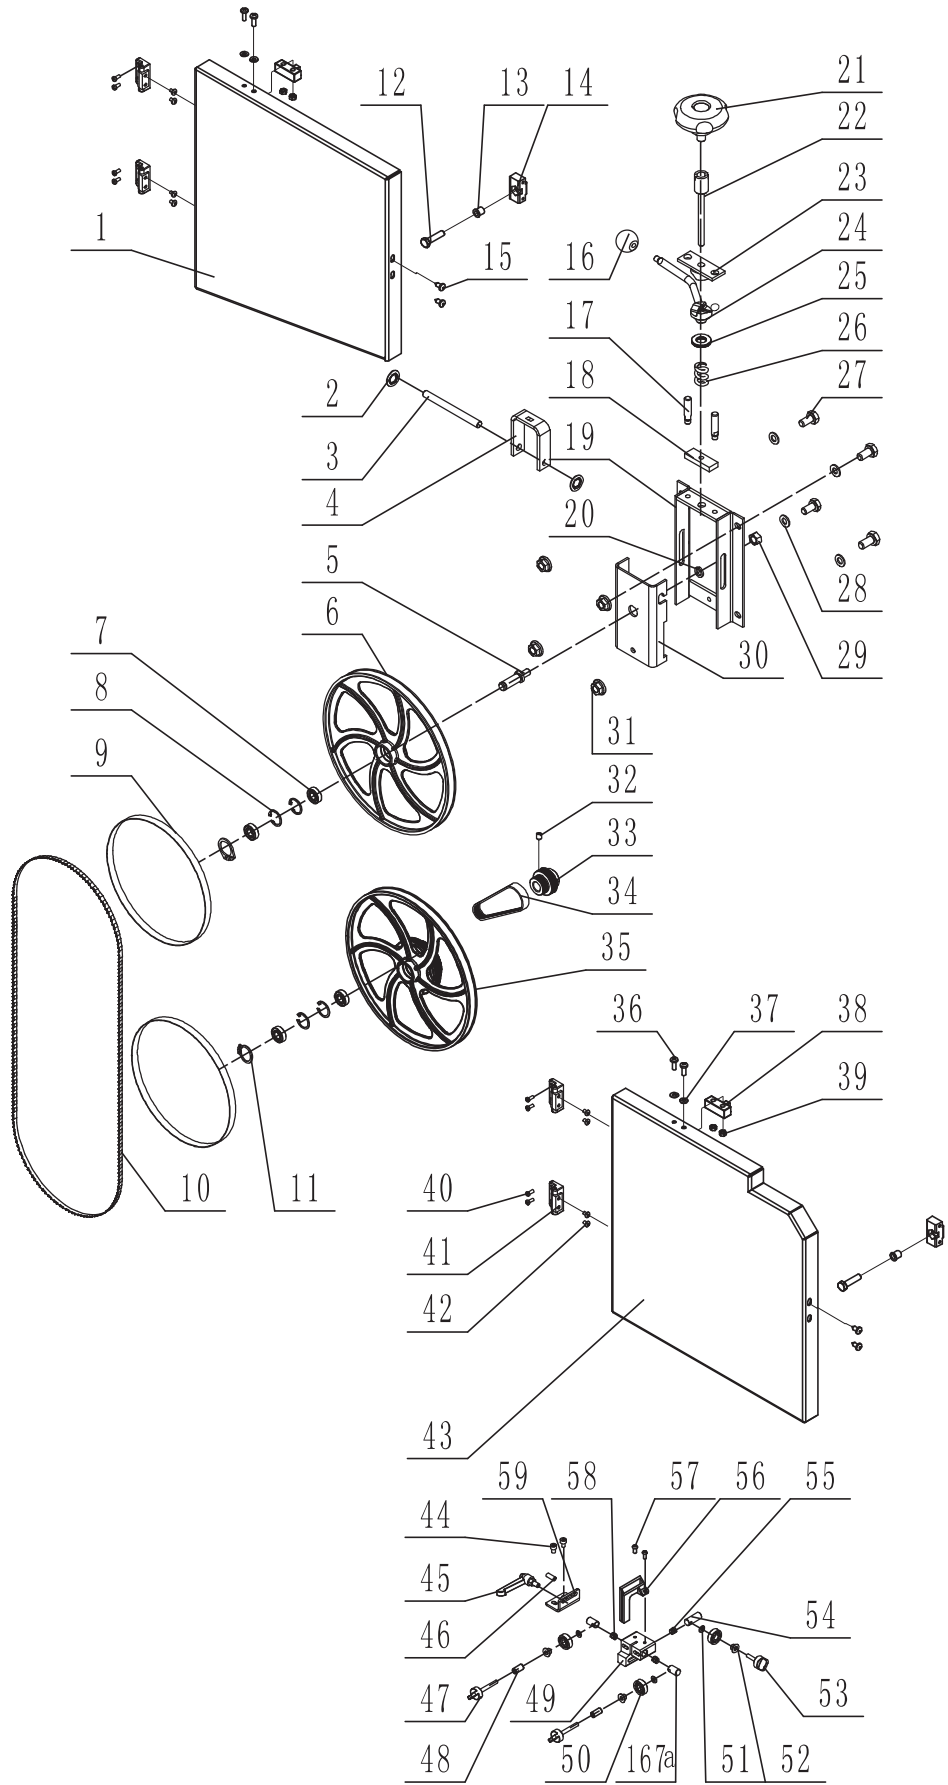

# 14. Parts Diagrams and Lists

No	Part number	Description	Qty	No	Part number	Description	Qty
1	1-JMBS1001013001B-053W	Upper door	1	47	1-JMBS1001051011-001S	Clamp handle	2
2	1-JL22021004	Retaining ring	2	48	1-JMBS1001050006	Bush	2
3	1-JL22021002	Mount shaft	1	49	1-JMBS1001012001B	Lower guide	1
4	1-JMBS1001041003-001Z	"U" Bracket	1	50	1-BRG608-2R5GB276	Bearing	6
5	1-JMBS1001041001	Upper wheel shaft	1	51	1-WSH5GB97D1B	Flat washer	3
6	1-JMBS1001021001-053Z	Upper wheel	1	52	1-JL20042002	Bearing bush	6
7	1-BRG6001-2RSGB276	Bearing	4	53	1-JMBS1001051007-001S	Locking handle	1
8	1-CLP28GB893D1B	Retaining ring 28	4	54	1-JMBS1001012002A	Adjusting spindle	1
9	1-JMBS1001020003	Tyre	2	55	1-JMBS1001051005	Spring 0.5	2
10	1-JL22020001A	Blade	1	56	1-JMBS1001010010	Lower guide cover	1
11	1-CLP12GB894D1B	Retaining ring 12	2	57	1-M4X10GB70D2B	Screw	2
12	1-M6X30GB5783Z	Hex bolt	2	58	1-JMBS1001051004	Spring 0.5	4
13	1-JMBS1001015005	Rubber sleeve	2	59	1-JMBS1001010006-051W	Connecting plate	1
14	1-JMBS1001015004-001S	Adjusting pad	2	60	1-M8X70GB14B	Square neck bolt	1
15	1-ST4D2X9D5GB845B	Self tapping screw	4	61	1-JL22010006	Brush	1
16	1-JMBS1402040004-001S	Knob	1	62	1-M8GB6177D1B	Hex nut with flange M8	1
17	1-JMBS1001041010	Pilot pin	2	63	1-M4X10GB823B	Cross recess pan head screw M4X10	2
18	1-JMBS1001041004	Locking plate	1	64	1-KJD20-2	Switch	1
19	1-JMBS1001041100-001Z	Tension bracket	1	65	1-JL22090001-001S	Switch panel	1
20	1-WSH10GB93B	Spring washer	1	66	1-JMBS1001011000B-117U	Frame	1
21	1-JMBS1001043001-001S	Tension handle	1	67	1-V23752300A	Euro power plug	1
22	1-JMBS1001042000	Tension rod	1	67a	1-B33752300A	UK Power plug	1
23	1-JMBS1001041201	Upper cam wheel	1	68	1-JMBS1001010003A-001S	Plastic hanging board	1
24	1-JMBS1001041300	Lower cam wheel	1	69	1-M4X10GB819D1B	Cross recessed countersunk head screw M4X10	2
25	1-BRG1528AXKASGB4605	Axial needle and cage assemblies	1	70	1-JL22010001A-001S	Top cap	1
26	1-JMBS1001041002	Pressure spring	1	71	1-WSH8GB96D1B	Washer	1
27	1-M6X12GB5783B	Hex bolt	4	72	1-JL20010016-001S	Wing nut	1
28	1-WSH6GB97D1B	Flat washer	4	73	1-JMBS1403060003-001S	Handle	1
29	1-M10GB6170B	Hex nut M10	1	74	1-JL26090001	Tool holder	1
30	1-JMBS0901040008-001Z	Connecting plate	1	75	1-M5GB6170B	Hex nut M5	1
31	1-M6GB6177D1B	Flange nut	4	76	1-M5X25GB70D1B	Hex socket cap screw M5X25	1
32	1-M6X10GB78B12D9	Hex socket set screw M6X10	1	77	1-M5X12GB70D1B	Hex socket cap screw M5X12	1
33	1-JMBS1001020002	Motor pulley	1	78	1-JMBS1001010004	Window	2
34	1-4PJ394GB16588	Poly - V-belt	1	79	1-JL91046302	Strain relief nut	1
35	1-JMBS1001022100-053Z	Lower wheel	1	80	1-JL91046301	Strain relief	1
36	1-M4X12GB818B	Cross recess pan head screw M4X12	4	81	1-JMBS1001010005	Dust cover	1
37	1-WSH4GB97D1B	Flat washer	4	82	1-WSH8GB97D1B	Flat washer	2
38	1-JMBS0901010013-001S	Top plate	2	83	1-M8X30GB70D1B	Screw M8X30	1
39	1-M4GB6170B	Hex nut M4	8	84	1-WSH8GB93B	Spring washer	2
40	1-M4X10GB818B	Cross recess pan head screw M4X10	12	85	1-M8X30GB70D1B	Screw M8X30	1
41	1-JMBS1001013100	Hinge	4	86	1-JMBS1001020001	Lower wheel shaft	1
42	1-M4X6GB818B	Cross recess pan head screw M4X6	8	87	1-M6X20GB5783B	Hex bolt M6X20	4
43	1-JMBS1001014001B-053W	Lower door	1	88	1-M6GB6170B	Hex nut M6	4
44	1-M5X10GB70D2B	Screw M5X10	2	89	1-M14GB6171Z	Nut M14	1
45	1-KT5B-1-B-M6X50X10	Ratchet handle	1	90	1-CLP12GB894D1B	Retaining ring	1
46	1-M6X16GB77B12D9	Hex socket set screw with flat point M6X16	1	91	1-JL45060008	Washer	2
				92	1-M6GB6170B	Hex nut M6	1